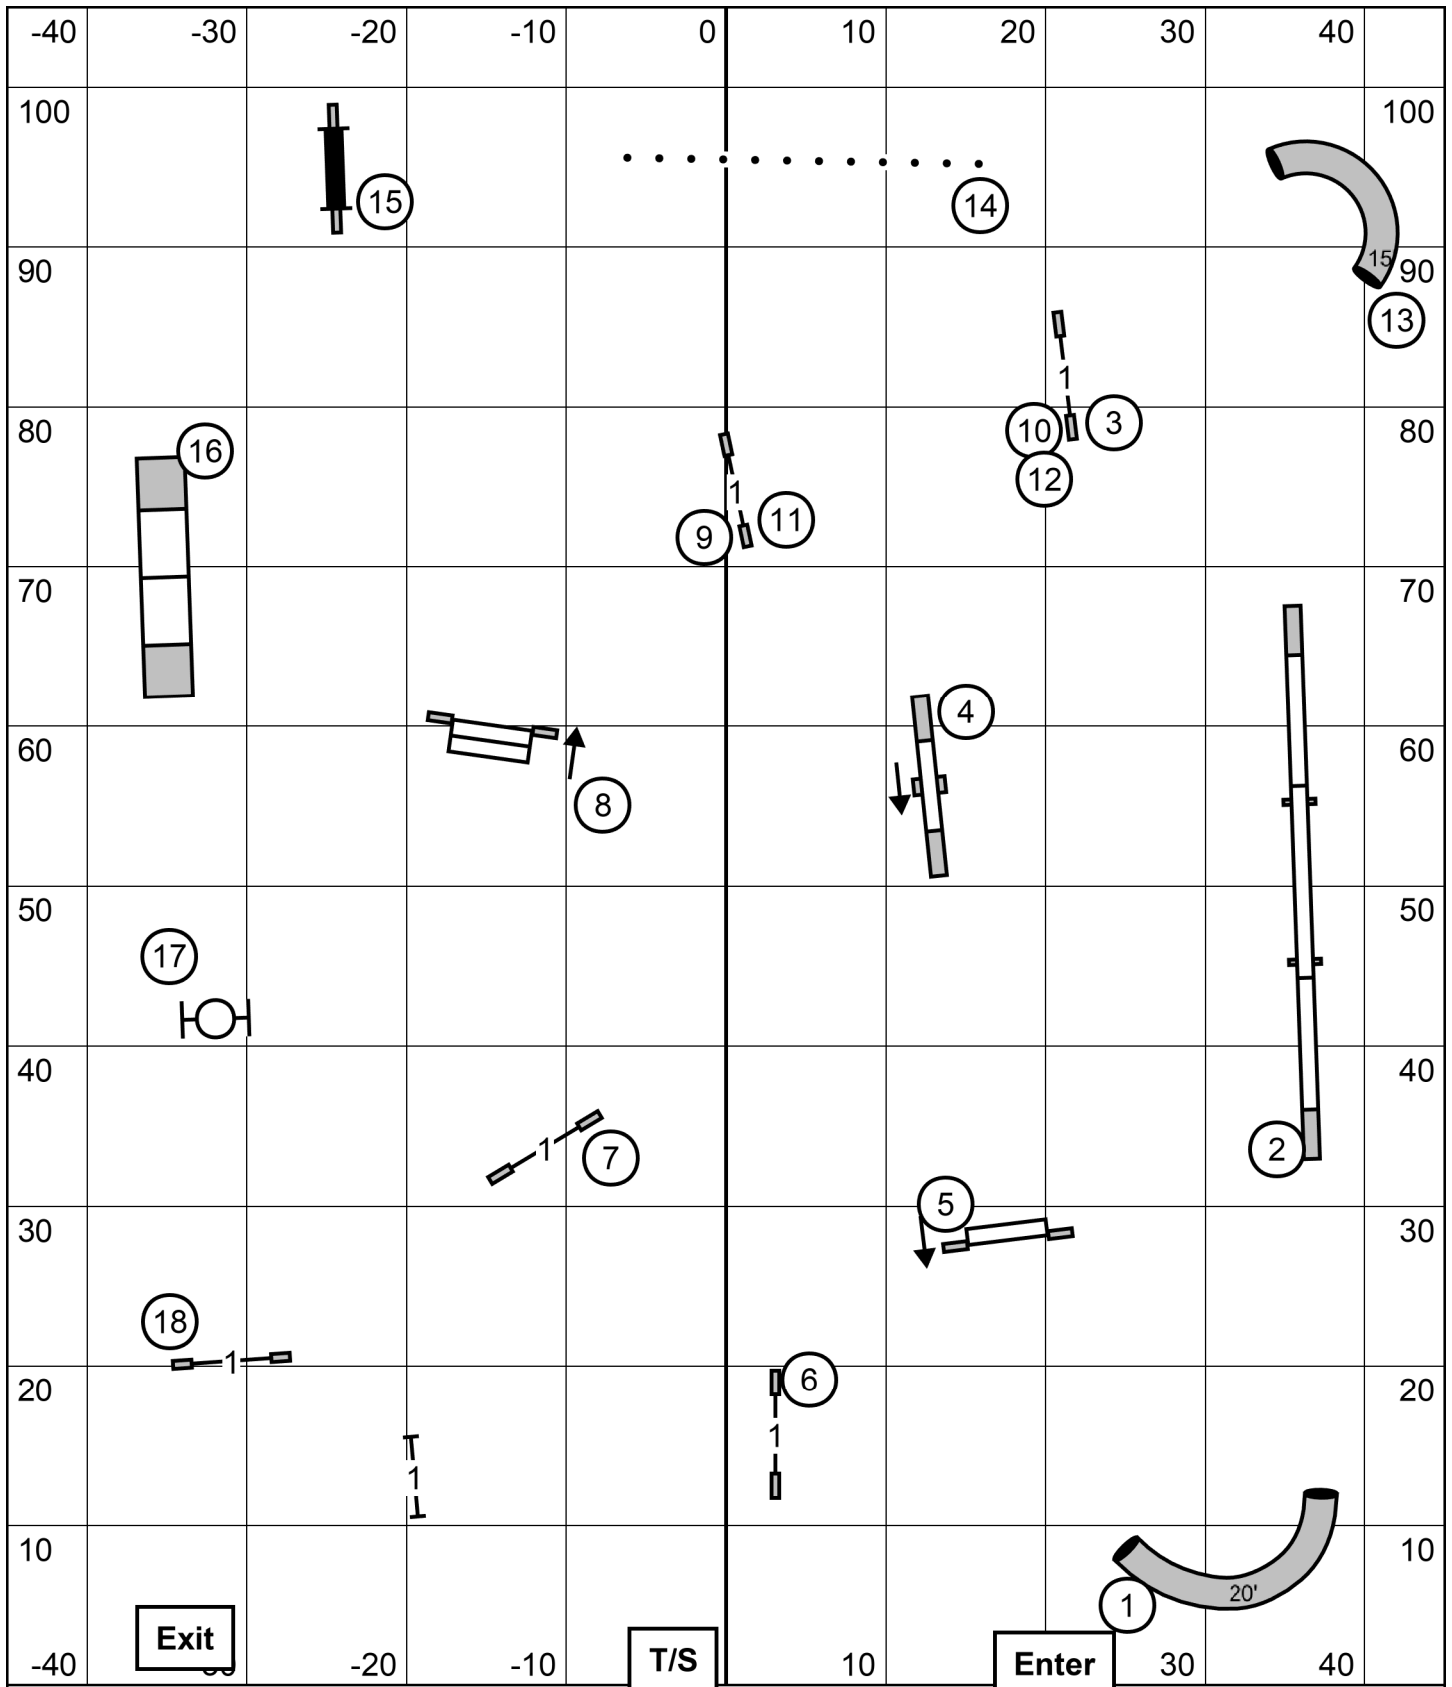

Gateway Agility Club of Suburban St. Louis
Excellent Master Standard
January 03, 2026
Judge: Tricia Dunseith