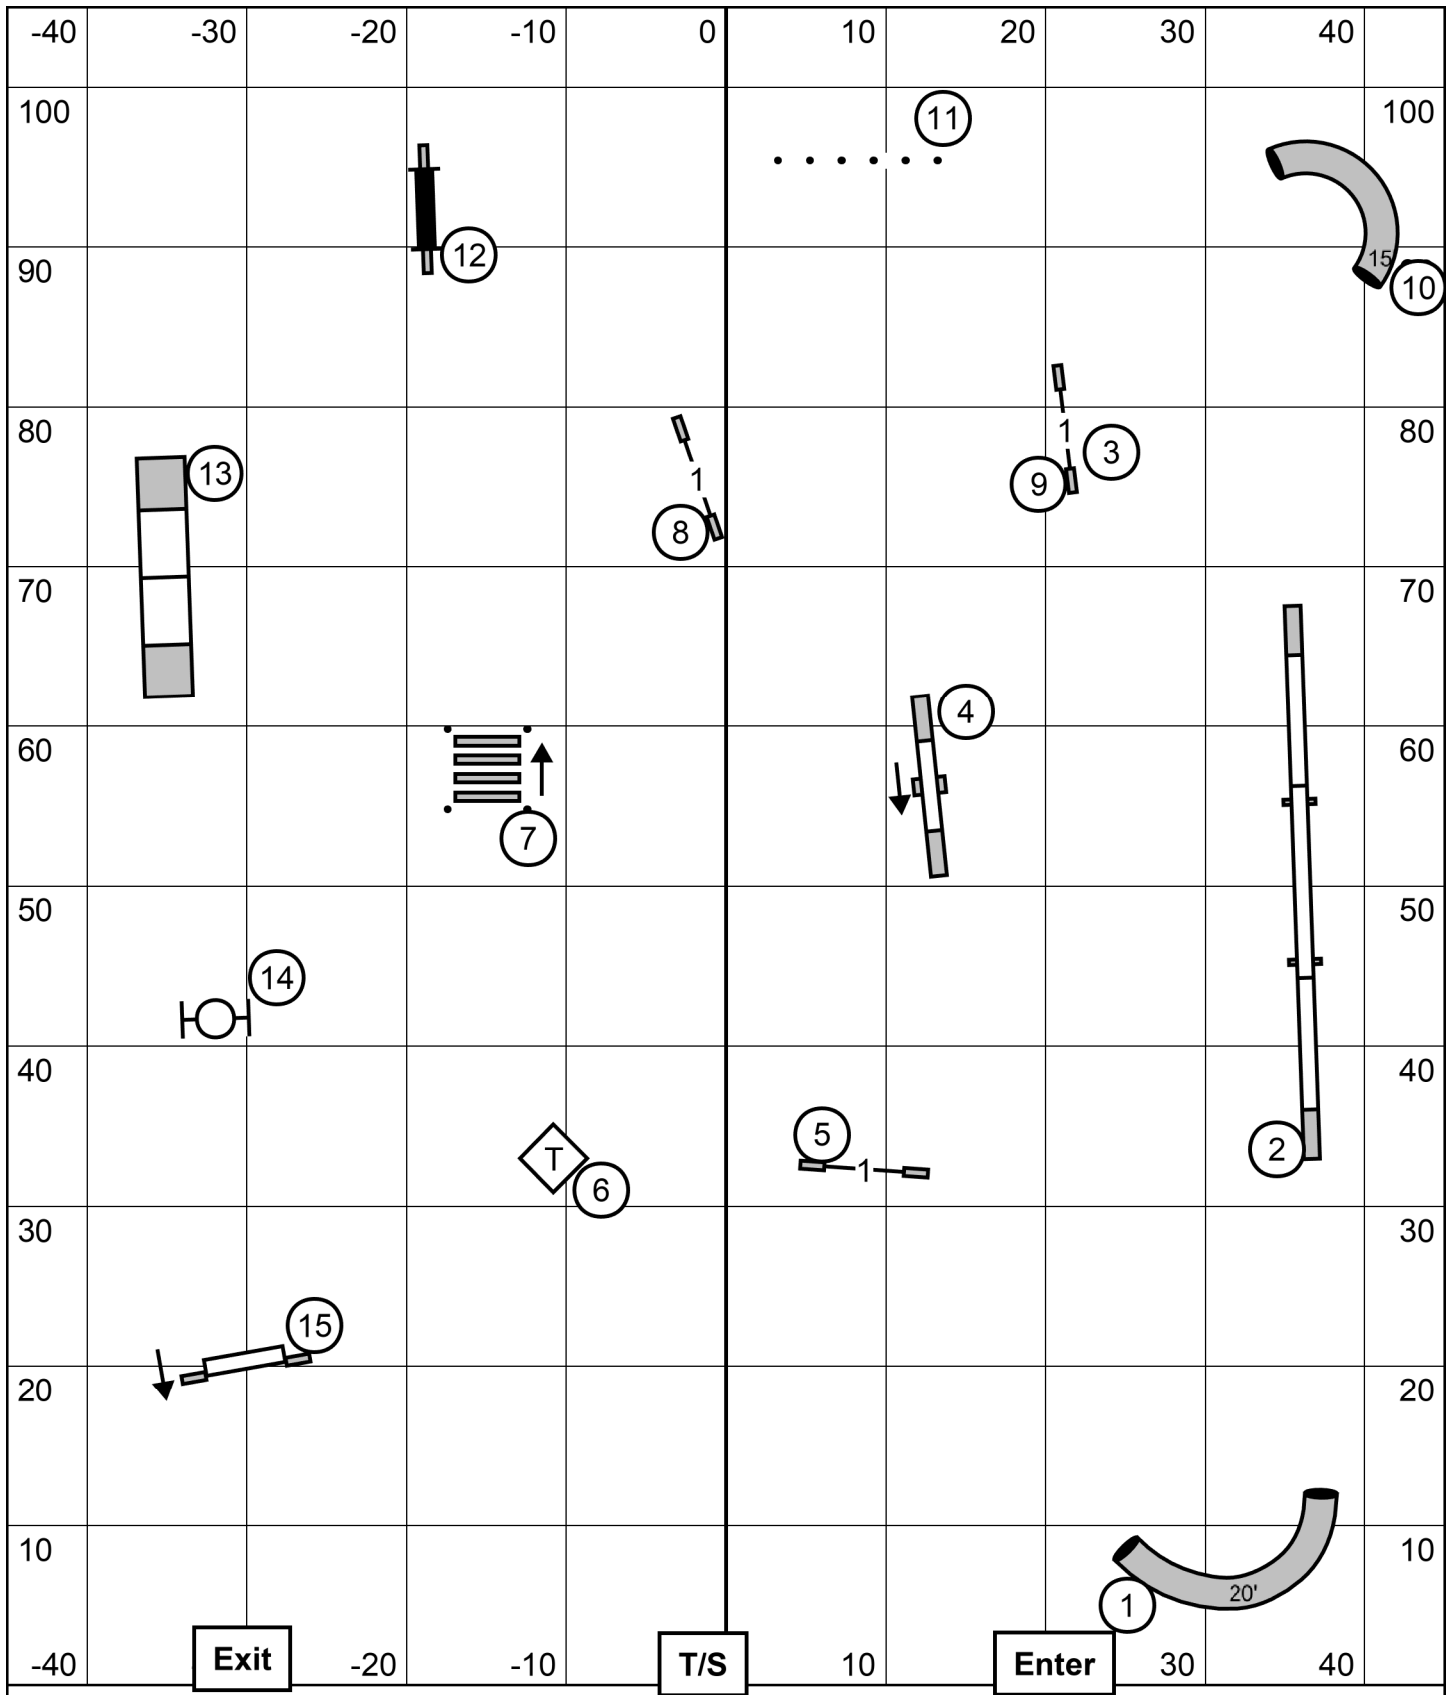

Gateway Agility Club of Suburban St. Louis
Novice Standard
January 03, 2026
Judge: Tricia Dunseith