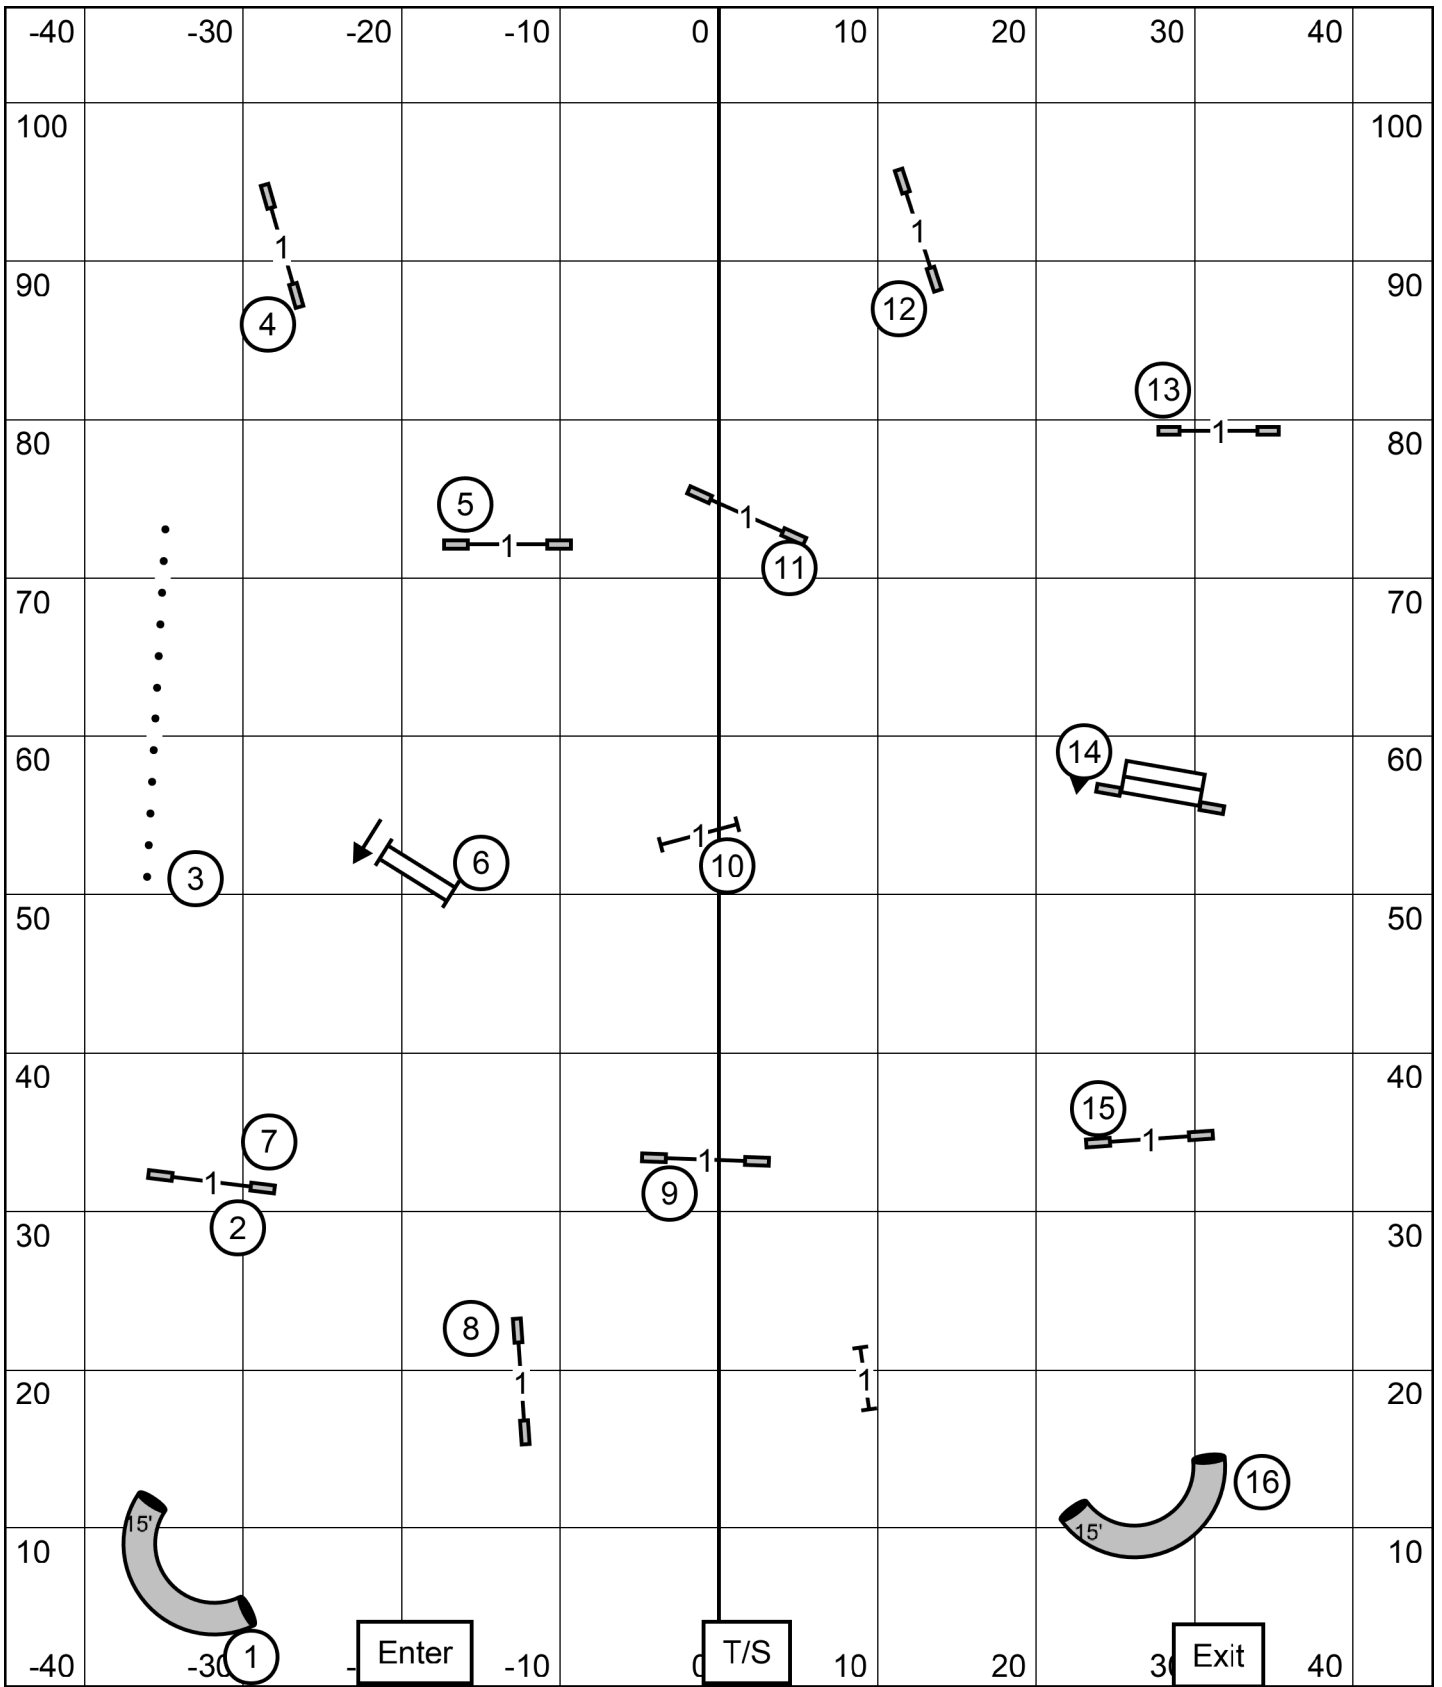

Gateway Agility Club of Suburban St. Louis
Open JWW
January 04, 2026
Judge: Tricia Dunseith