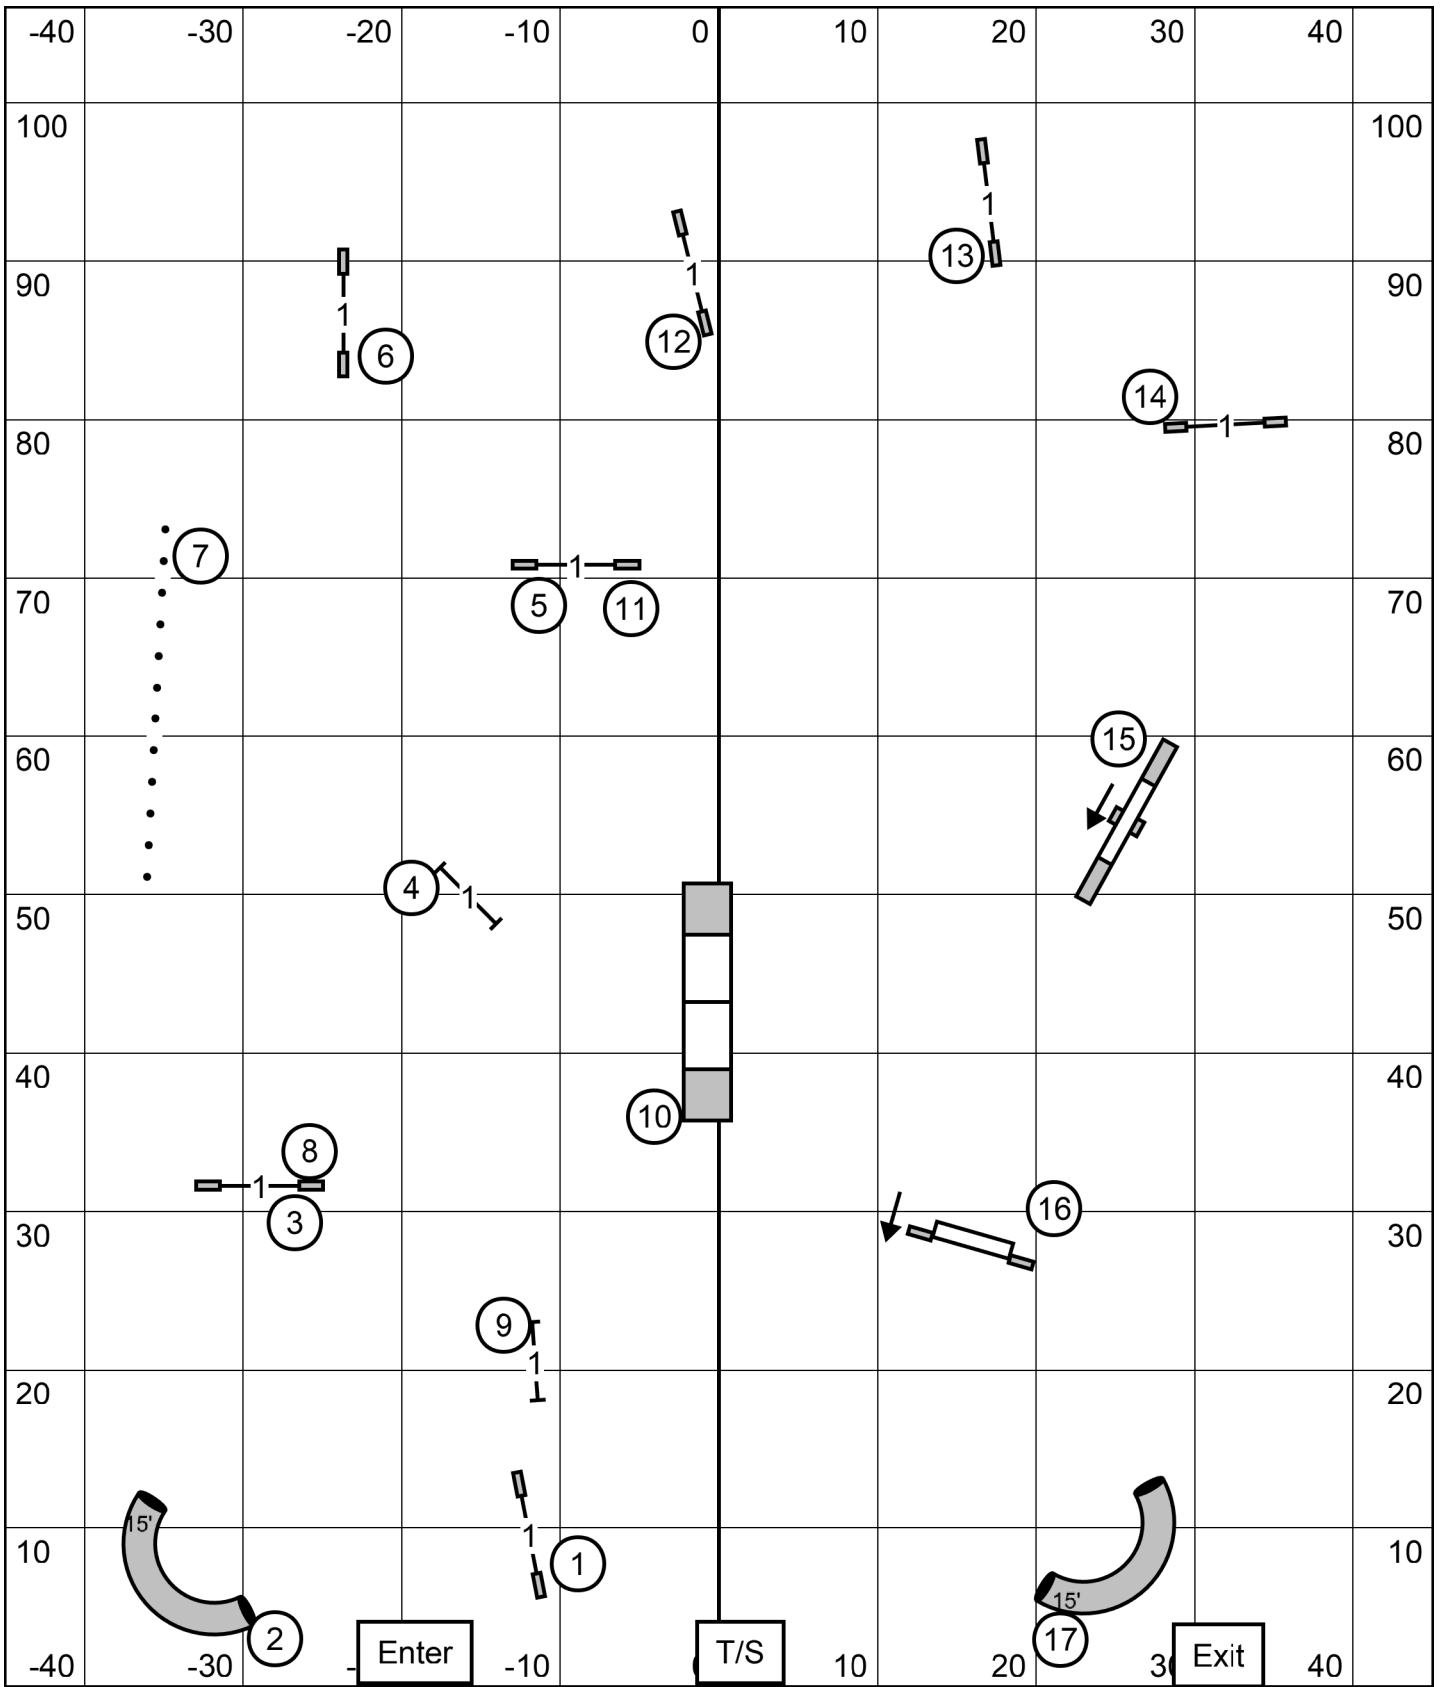

Gateway Agility Club of Suburban St. Louis
Time 2 Beat
January 04, 2026
Judge: Tricia Dunseith