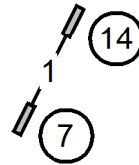

Open JWW

Judge: Tim Verrelli

January 3, 2026

12

.....

T S