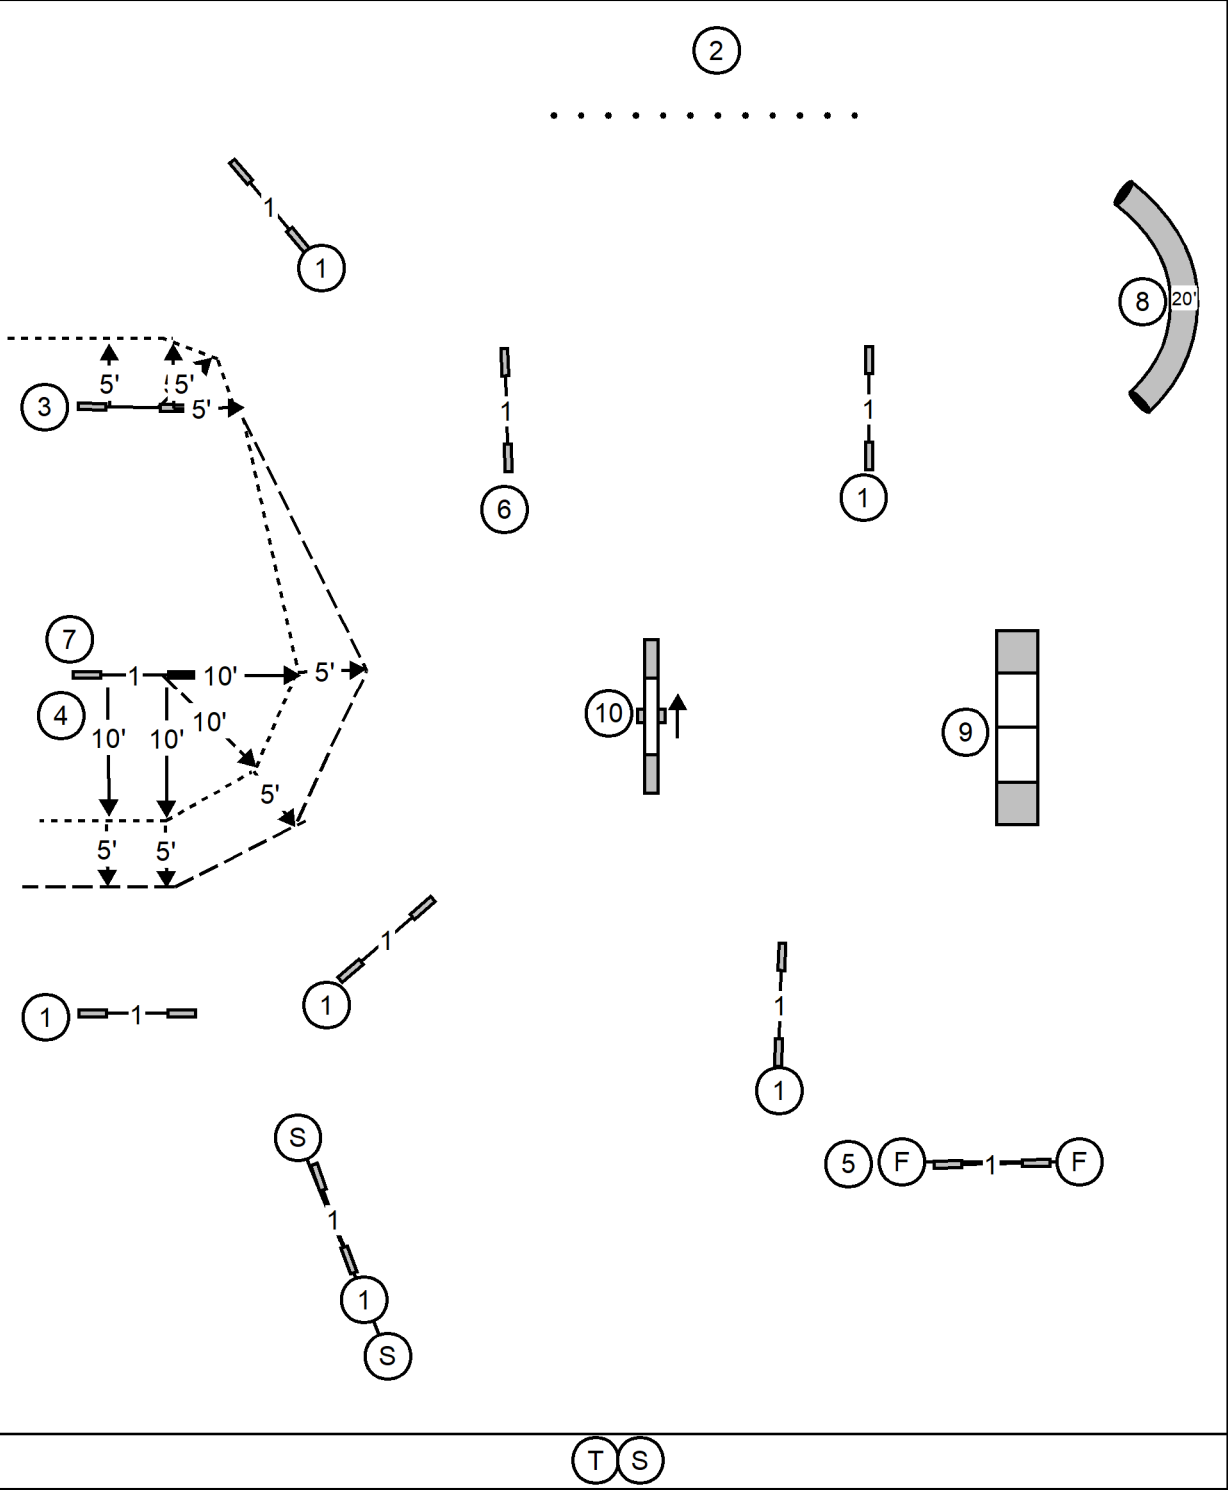

Novice Send: 3-7 or 4-3 (Dotted Line)
 Open Send: 3-7 or 4-3 (Dashed Line)
 Excellent Send: 4-3-7 (Dashed Line)

NOTE: All send obstacles must be taken in flow
 Start Jump = 1pt bi-directional
 Finish Jump = 5pt bi-directional (ends runs)