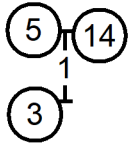

Master/Excellent Standard

Judge: Tim Verrelli

January 2, 2026

T S