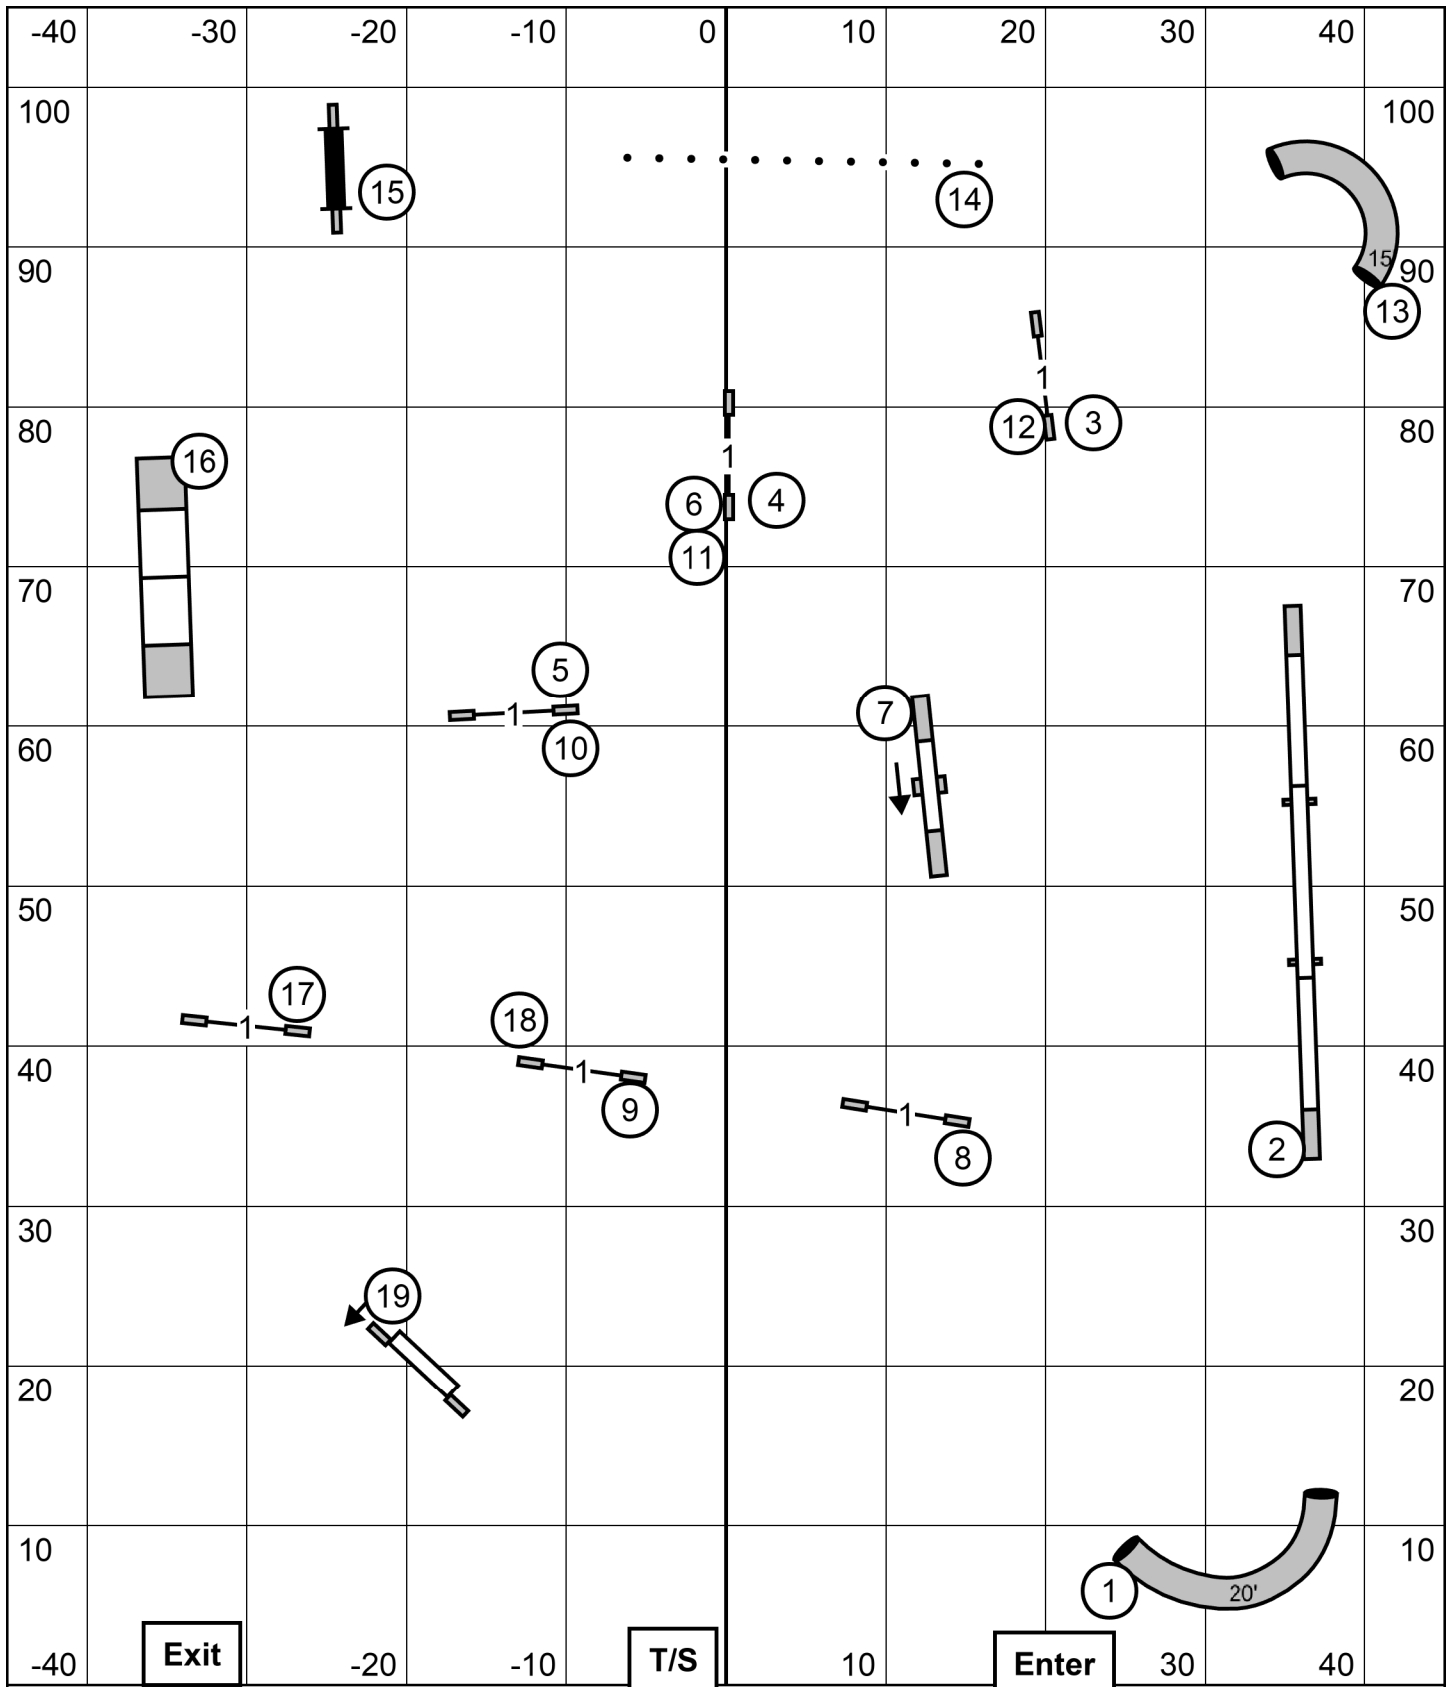

Gateway Agility Club of Suburban St. Louis
Premier Standard
January 03, 2026
Judge: Tricia Dunseith