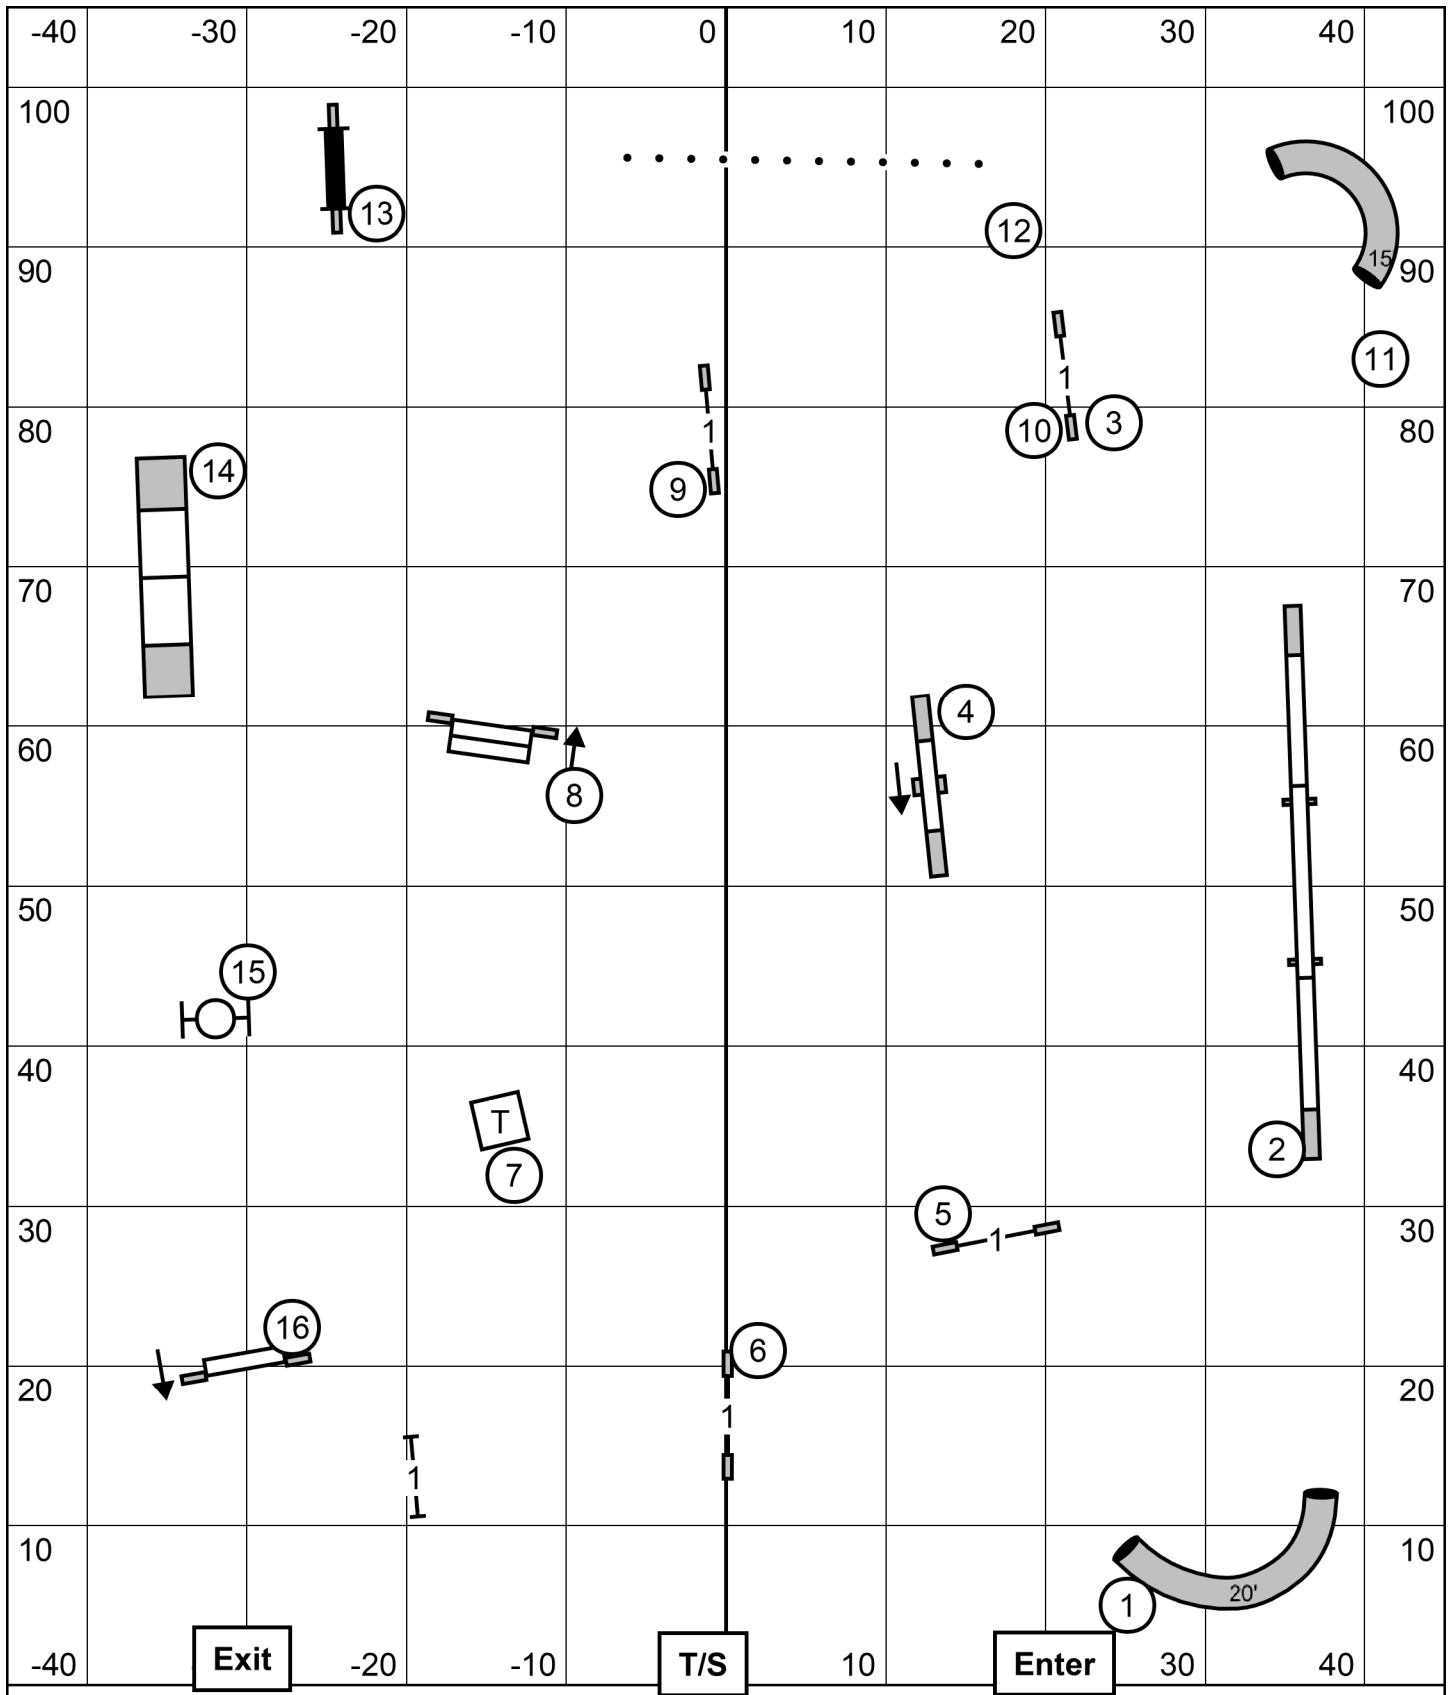

Gateway Agility Club of Suburban St. Louis
Open Standard
January 03, 2026
Judge: Tricia Dunseith