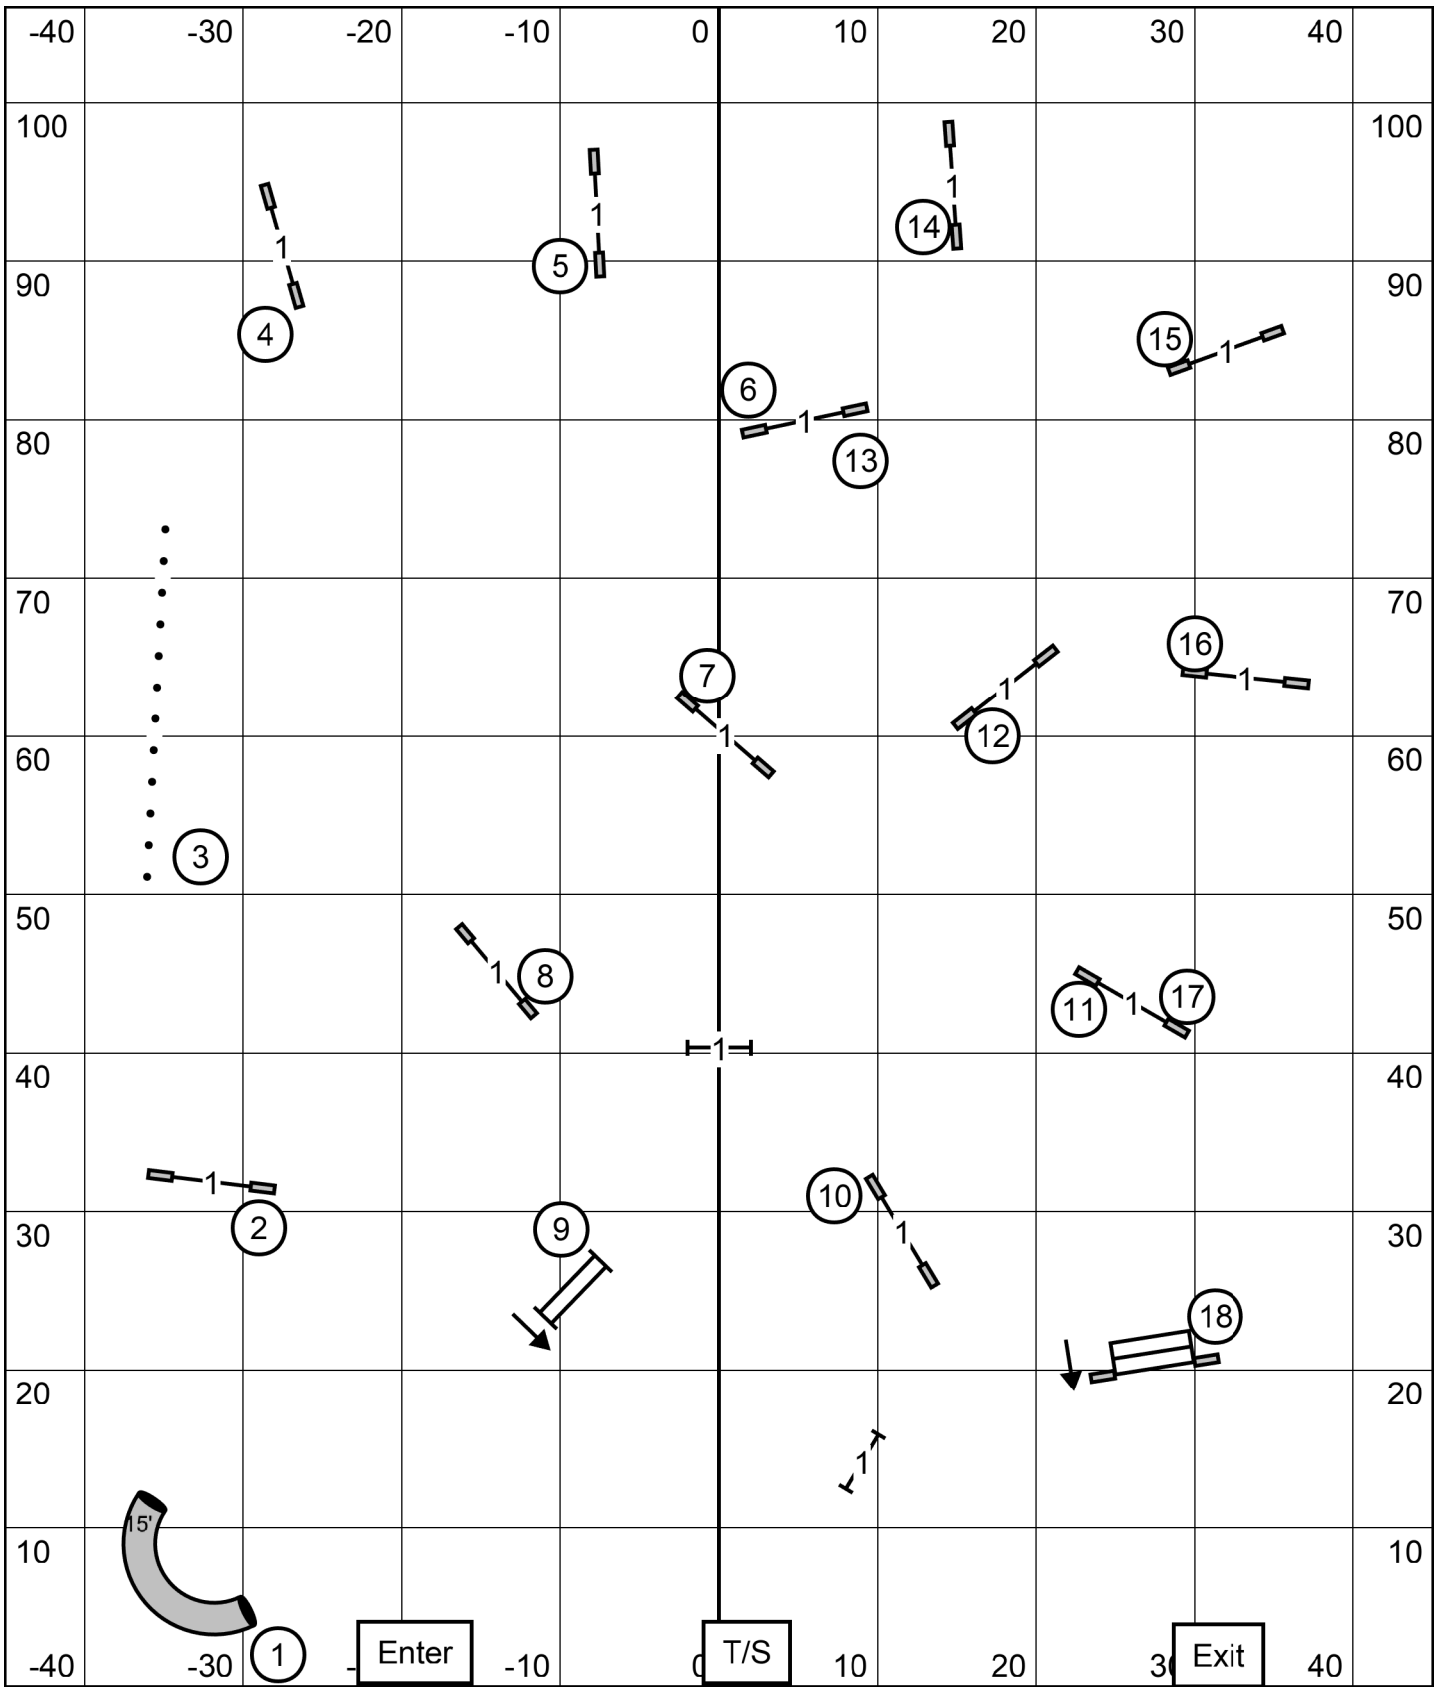

Gateway Agility Club of Suburban St. Louis
Excellent Master JWW
January 04, 2026
Judge: Tricia Dunseith