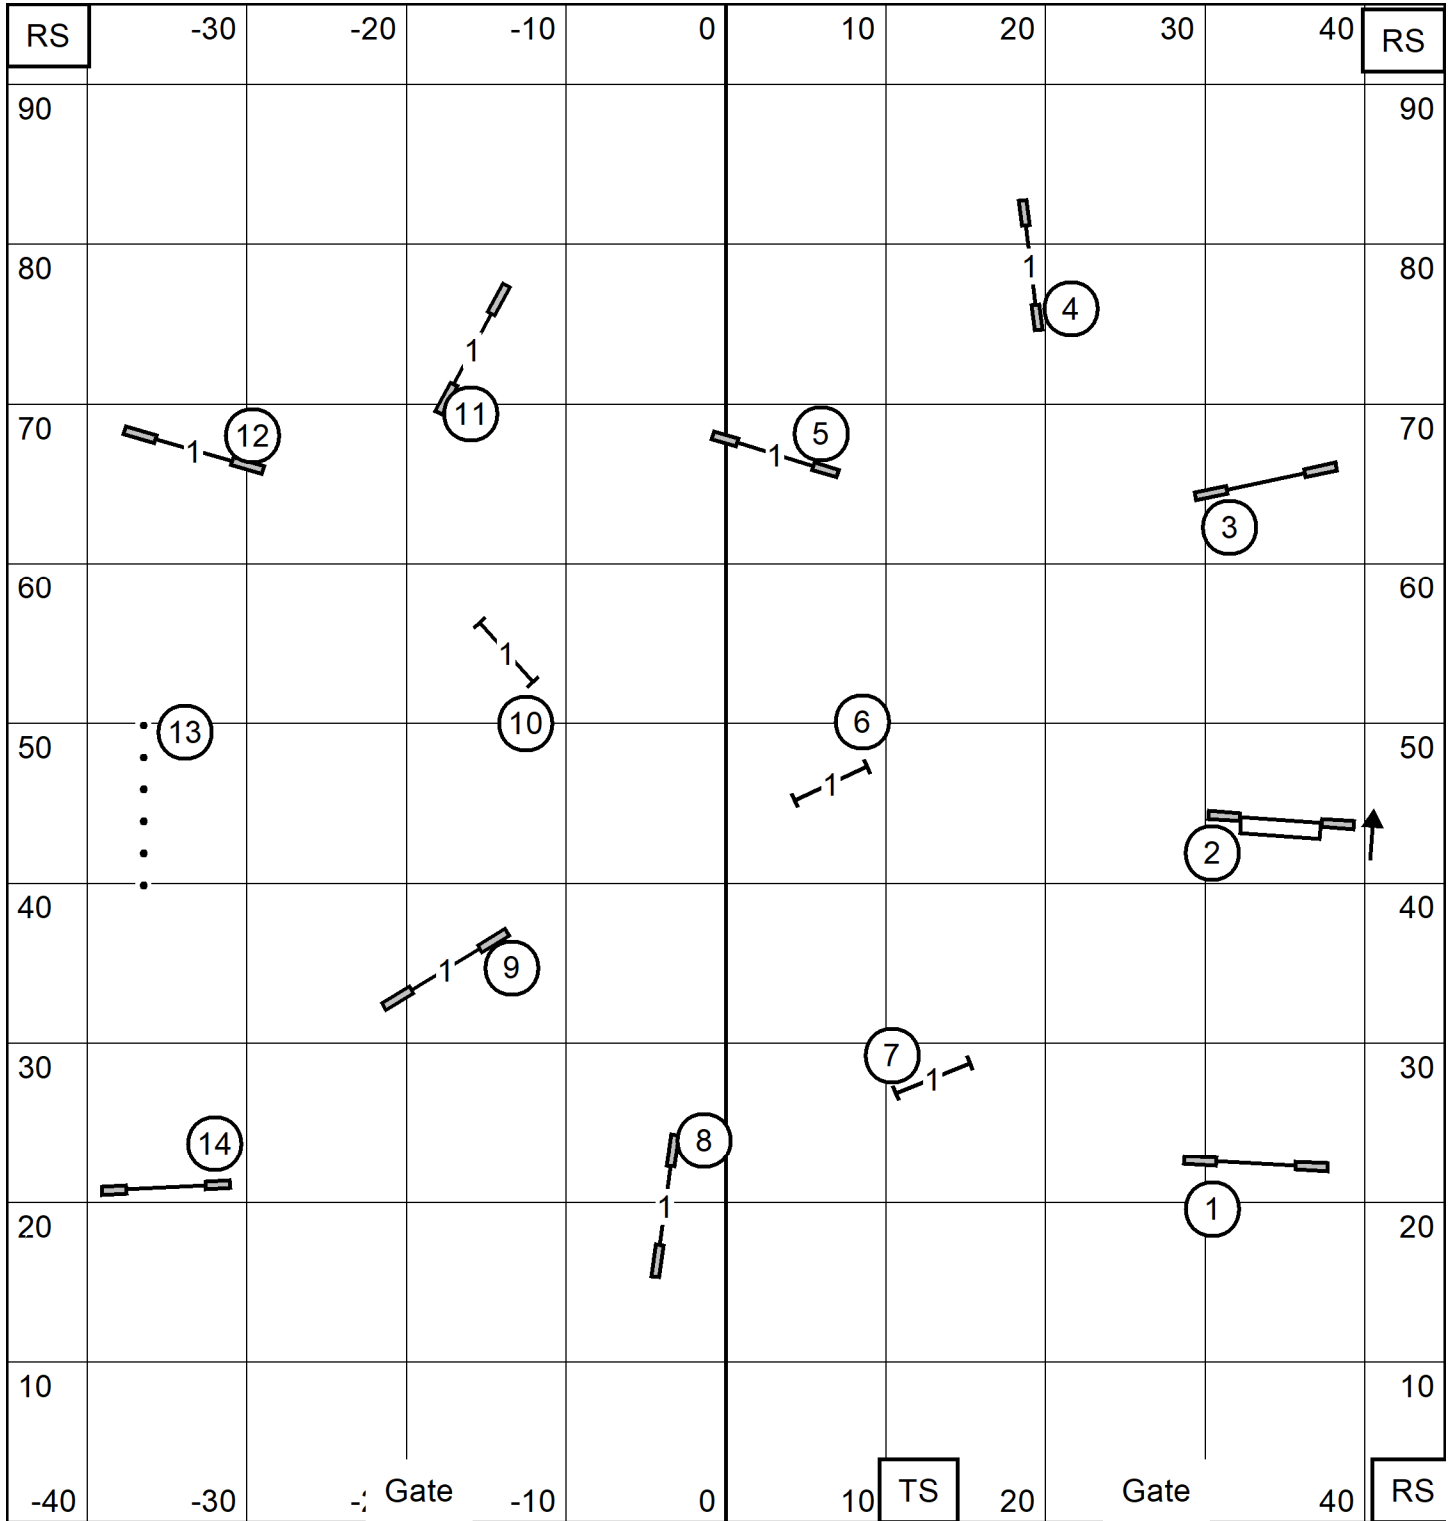

Tri-County Agility Club of Missouri
 Wentzville, MO*Feb 16, 2024
 EX/MAS JWW*Indoors on Turf 90' X 95'
 Lynn Morgan

Tri-County Agility Club of Missouri
 Wentzville, MO*Feb 16, 2024
 EX/MAS Standard*Indoors on Turf 90' X 95'
 Lynn Morgan

Tri-County Agility Club of Missouri
 Wentzville, MO*Feb 16, 2024
 Novice JWW*Indoors on Turf 90' X 95'
 Lynn Morgan

Tri-County Agility Club of Missouri
 Wentzville, MO*Feb 16, 2024
 Novice Standard*Indoors on Turf 90' X 95'
 Lynn Morgan

Tri-County Agility Club of Missouri
 Wentzville, MO*Feb 16, 2024
 Open JWW*Indoors on Turf 90' X 95'
 Lynn Morgan

Tri-County Agility Club of Missouri
 Wentzville, MO*Feb 16, 2024
 Open Standard*Indoors on Turf 90' X 95'
 Lynn Morgan

Tri-County Agility Club Missouri
 Wentzville, MO*Feb 16, 2024
 Premier Standard*Indoors on Turf 90' X 95'
 Lynn Morgan

Tri-County Agility Club of Missouri
 Wentzville, MO*Feb 16, 2024
 Time To Beat*Indoors on Turf 90' X 95'
 Lynn Morgan