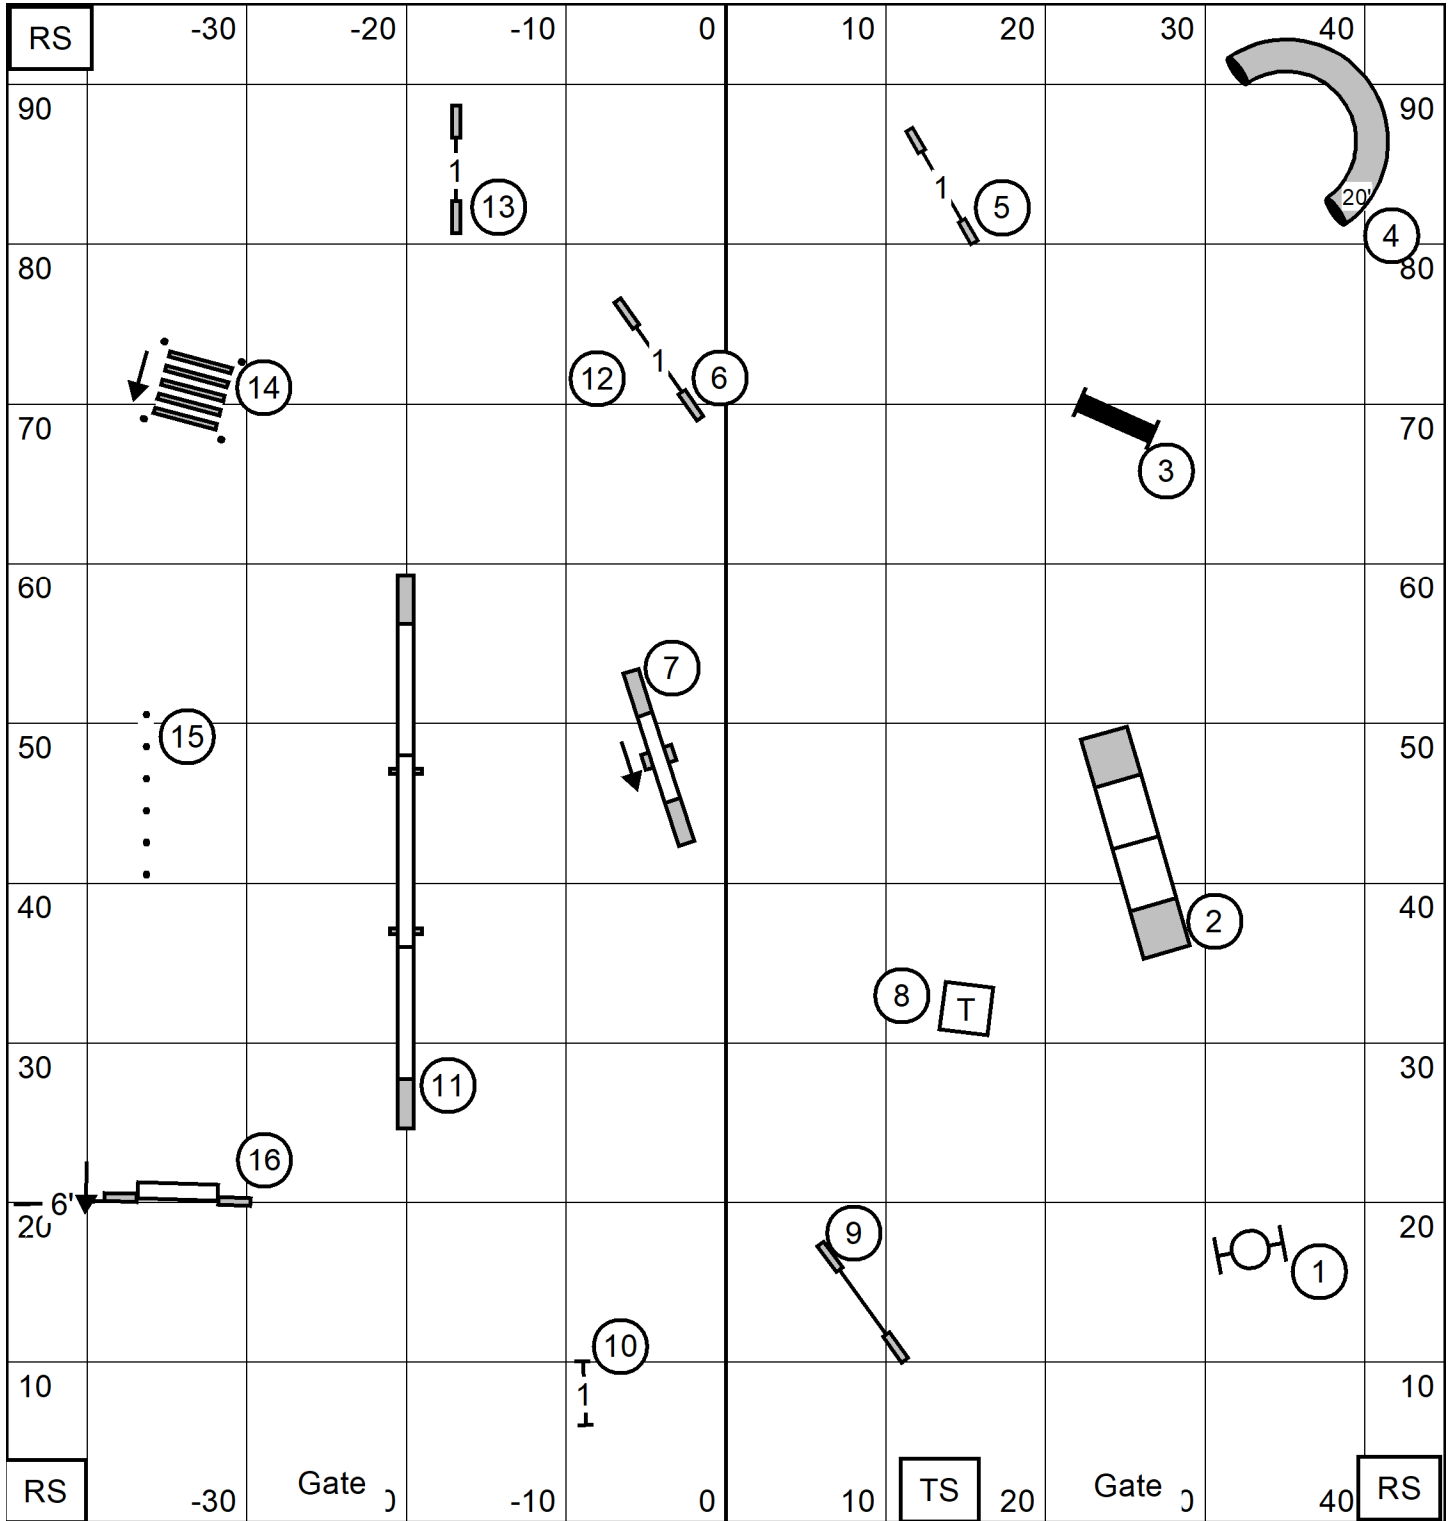

Tri-County Agility Club of Missouri
 Wentzville, MO*Feb 16, 2024
 EX/MAS JWW*Indoors on Turf 90' X 95'
 Lynn Morgan

Tri-County Agility Club of Missouri
 Wentzville, MO*Feb 16, 2024
 EX/MAS Standard*Indoors on Turf 90' X 95'
 Lynn Morgan

Tri-County Agility Club of Missouri
 Wentzville, MO*Feb 16, 2024
 Novice JWW*Indoors on Turf 90' X 95'
 Lynn Morgan

Tri-County Agility Club of Missouri
 Wentzville, MO*Feb 16, 2024
 Novice Standard*Indoors on Turf 90' X 95'
 Lynn Morgan

Tri-County Agility Club of Missouri
 Wentzville, MO*Feb 16, 2024
 Open JWW*Indoors on Turf 90' X 95'
 Lynn Morgan

Tri-County Agility Club of Missouri
 Wentzville, MO*Feb 16, 2024
 Open Standard*Indoors on Turf 90' X 95'
 Lynn Morgan

Tri-County Agility Club Missouri
 Wentzville, MO*Feb 16, 2024
 Premier Standard*Indoors on Turf 90' X 95'
 Lynn Morgan

Tri-County Agility Club of Missouri
 Wentzville, MO*Feb 16, 2024
 Time To Beat*Indoors on Turf 90' X 95'
 Lynn Morgan