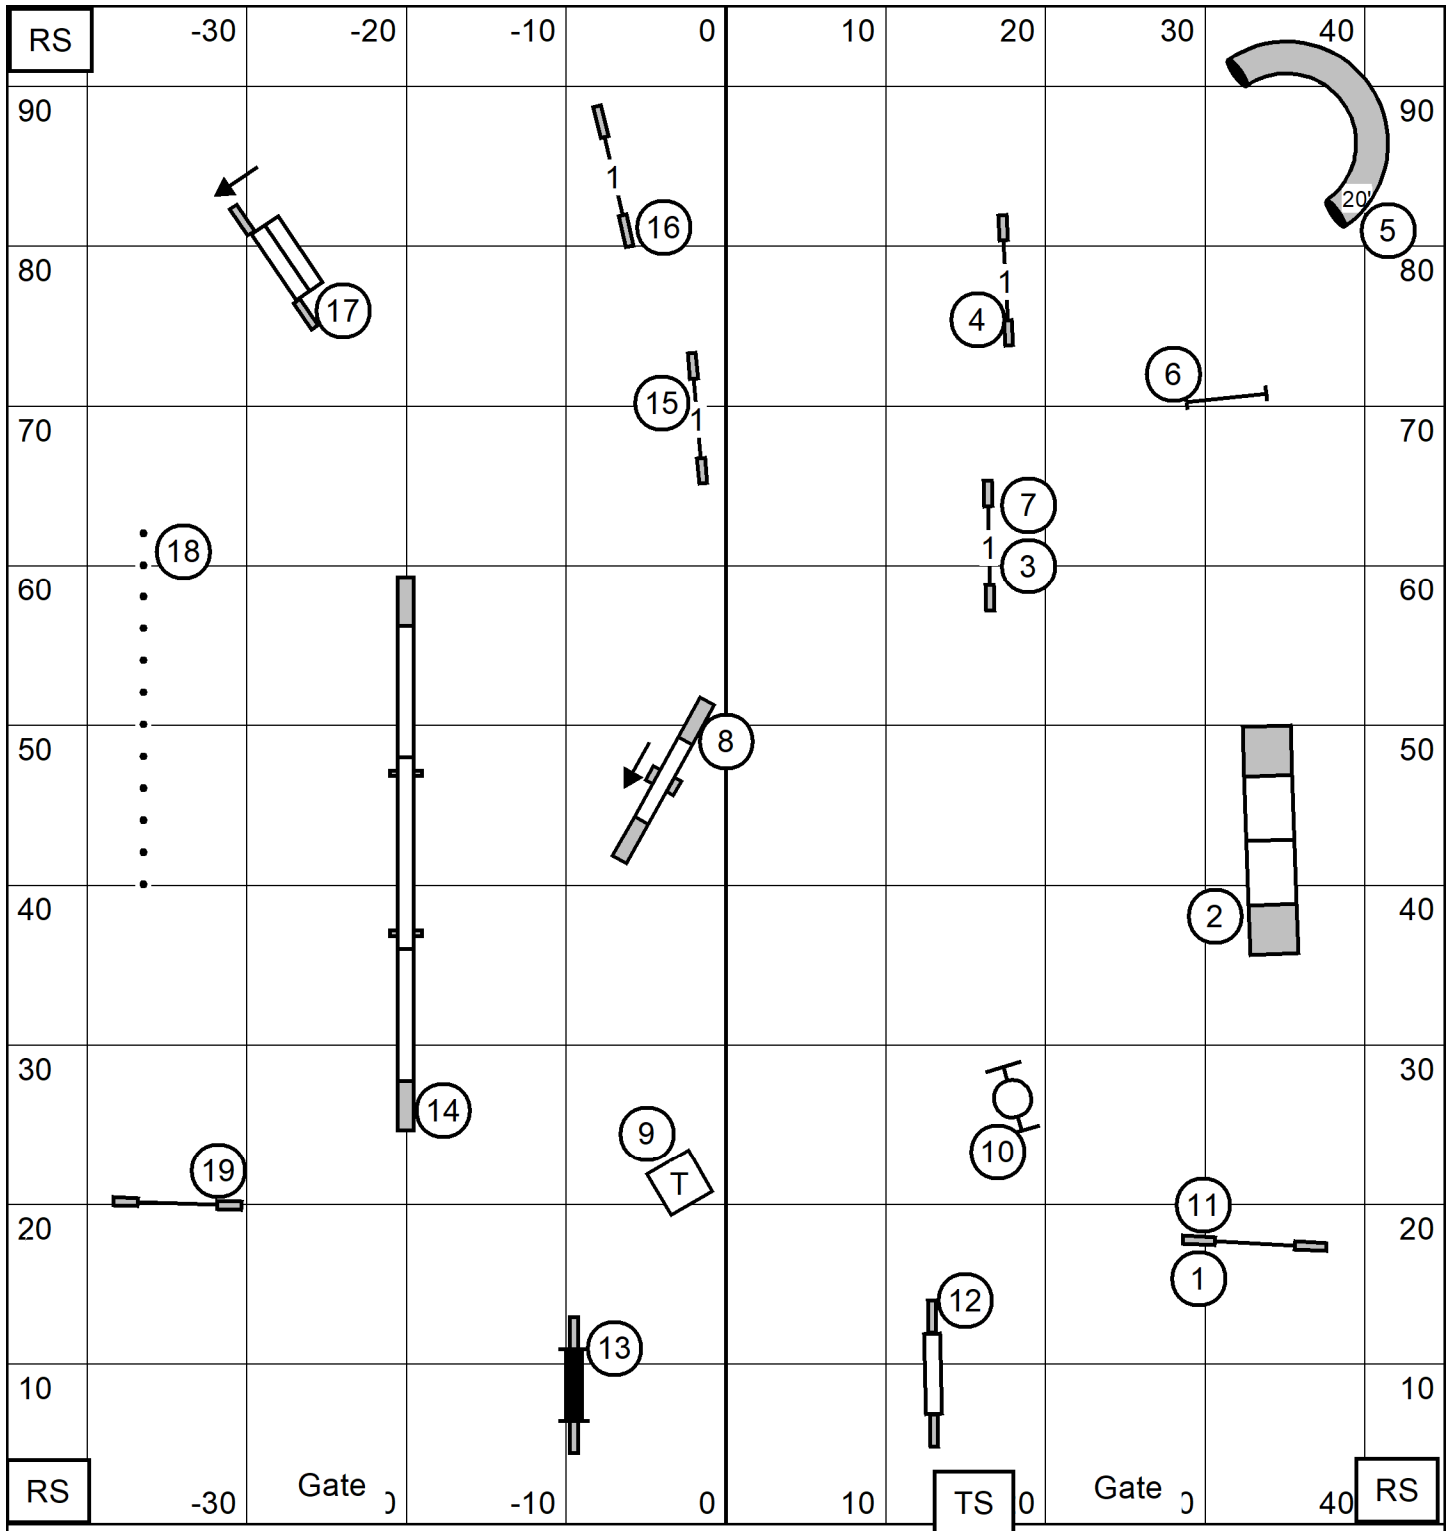

Tri-County Agility Club of Missouri
 Wentzville, MO*Feb 16, 2024
 EX/MAS JWW*Indoors on Turf 90' X 95'
 Lynn Morgan

Tri-County Agility Club of Missouri
 Wentzville, MO*Feb 16, 2024
 EX/MAS Standard*Indoors on Turf 90' X 95'
 Lynn Morgan

Tri-County Agility Club of Missouri
 Wentzville, MO*Feb 16, 2024
 Novice JWW*Indoors on Turf 90' X 95'
 Lynn Morgan

Tri-County Agility Club of Missouri
 Wentzville, MO*Feb 16, 2024
 Novice Standard*Indoors on Turf 90' X 95'
 Lynn Morgan

Tri-County Agility Club of Missouri
 Wentzville, MO*Feb 16, 2024
 Open JWW*Indoors on Turf 90' X 95'
 Lynn Morgan

Tri-County Agility Club of Missouri
 Wentzville, MO*Feb 16, 2024
 Open Standard*Indoors on Turf 90' X 95'
 Lynn Morgan

Tri-County Agility Club Missouri
 Wentzville, MO*Feb 16, 2024
 Premier Standard*Indoors on Turf 90' X 95'
 Lynn Morgan

Tri-County Agility Club of Missouri
 Wentzville, MO*Feb 16, 2024
 Time To Beat*Indoors on Turf 90' X 95'
 Lynn Morgan