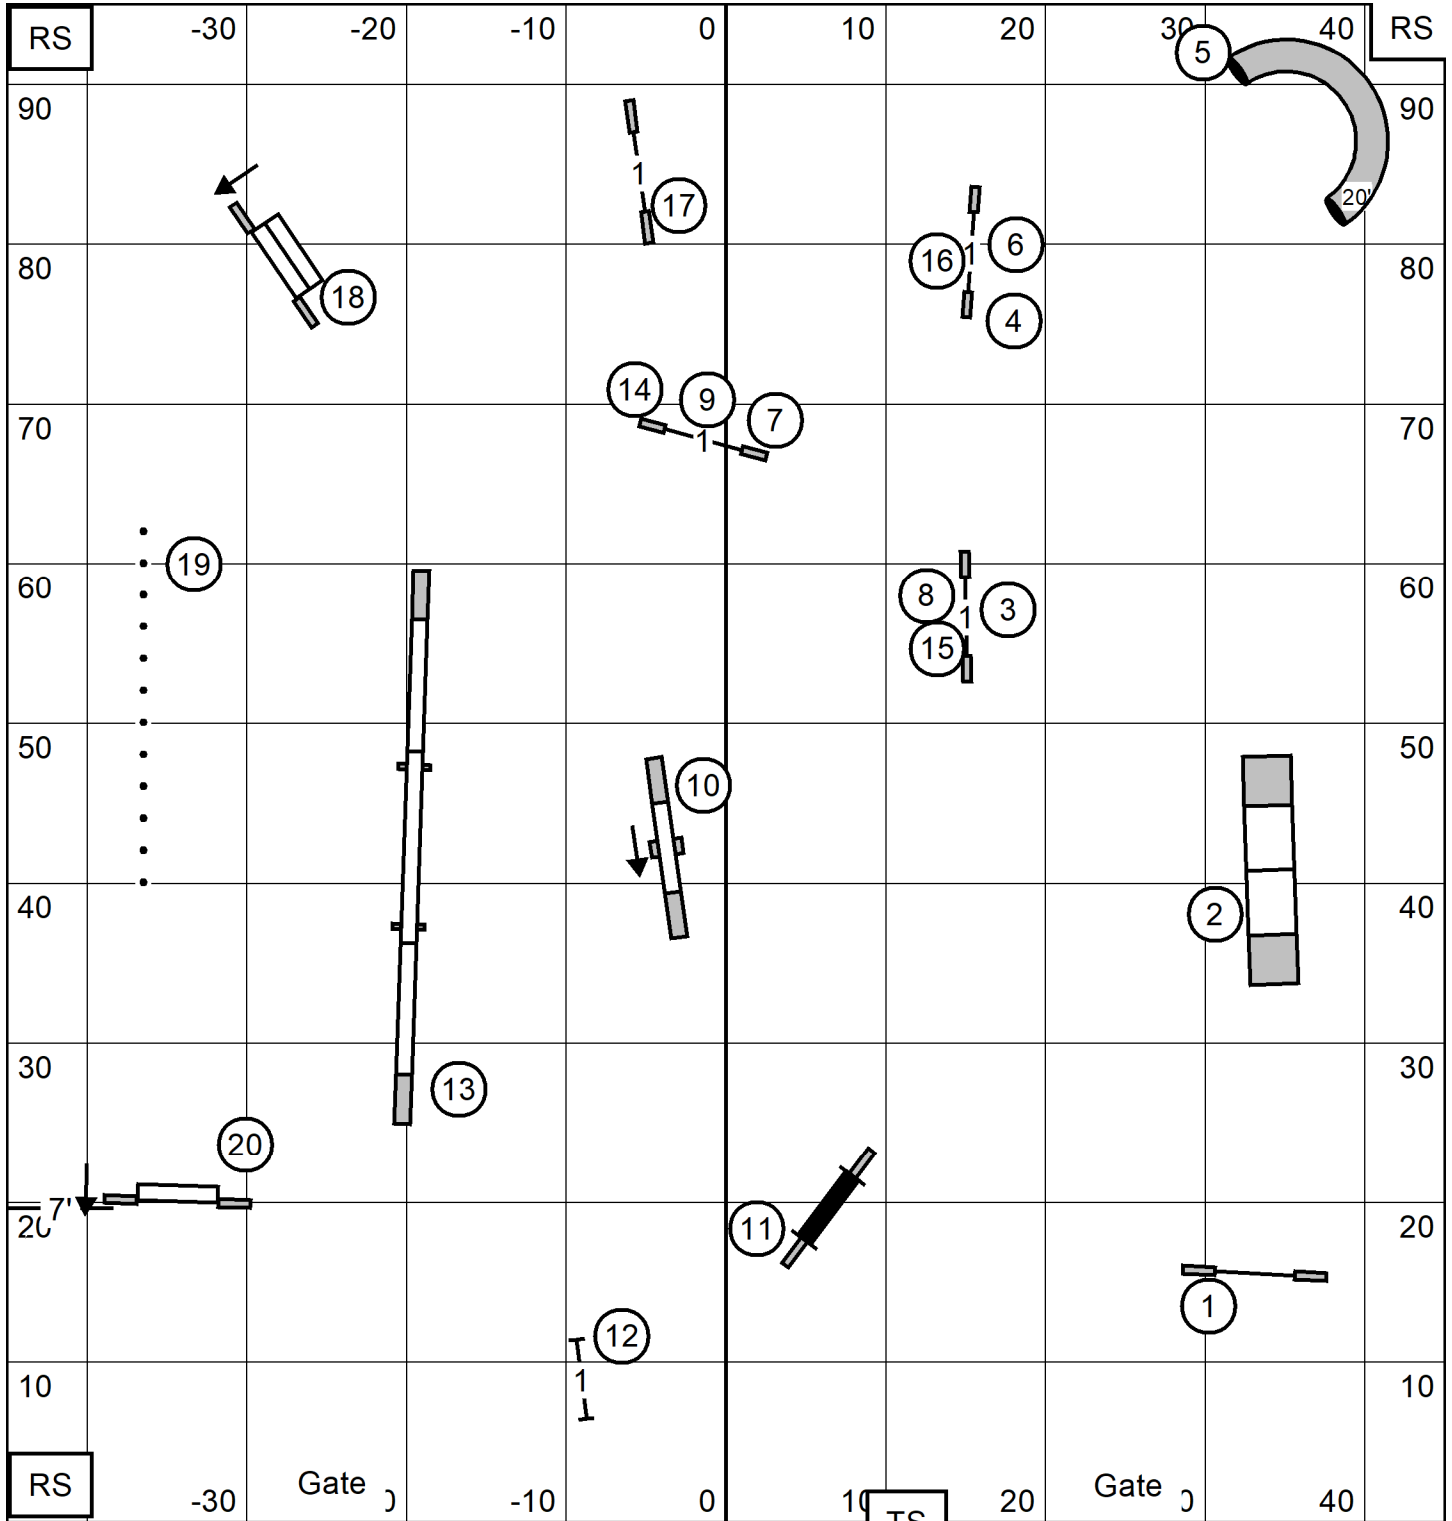

Tri-County Agility Club of Missouri
 Wentzville, MO*Feb 16, 2024
 Novice JWW*Indoors on Turf 90' X 95'
 Lynn Morgan

Tri-County Agility Club of Missouri
 Wentzville, MO*Feb 16, 2024
 Novice Standard*Indoors on Turf 90' X 95'
 Lynn Morgan

Tri-County Agility Club of Missouri
 Wentzville, MO*Feb 16, 2024
 Open JWW*Indoors on Turf 90' X 95'
 Lynn Morgan

Tri-County Agility Club of Missouri
 Wentzville, MO*Feb 16, 2024
 Open Standard*Indoors on Turf 90' X 95'
 Lynn Morgan