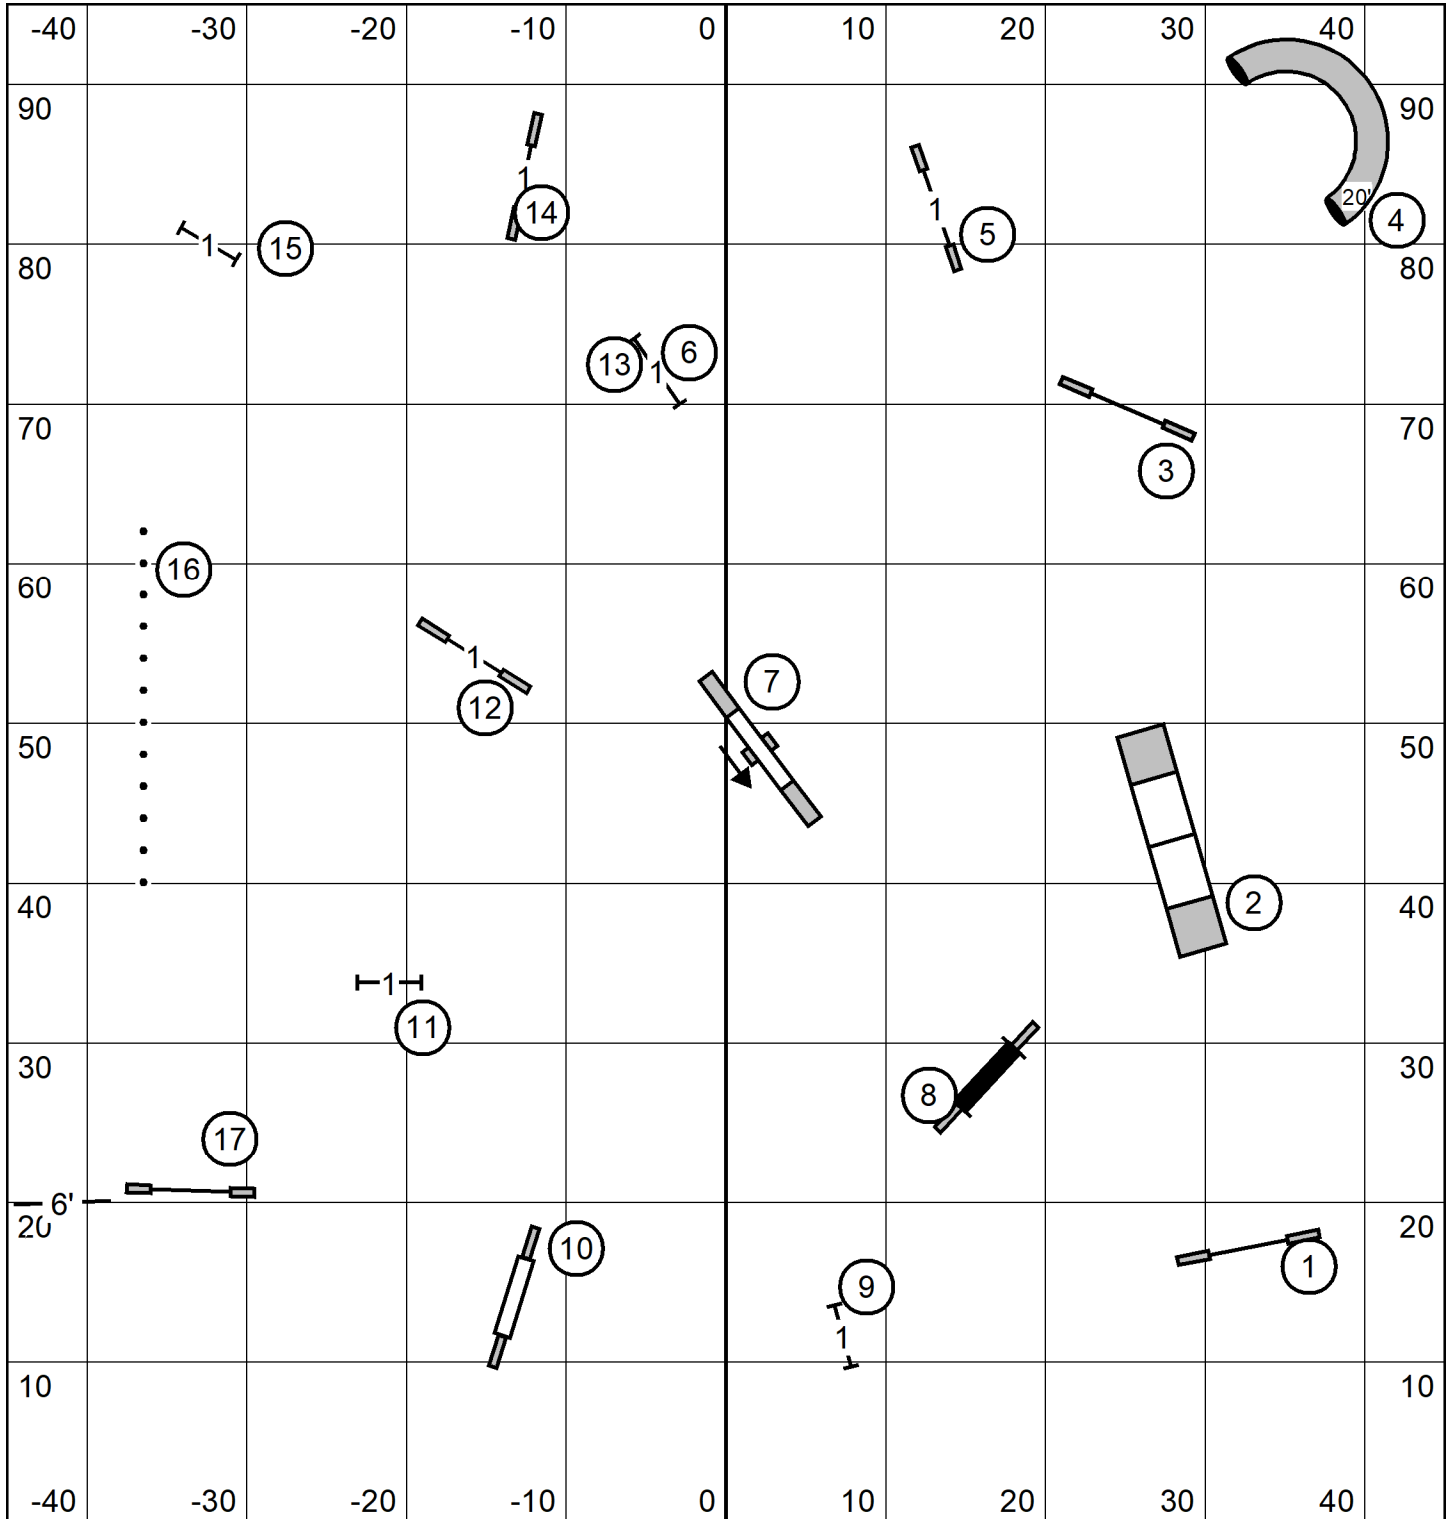

Tri-County Agility Club of Missouri
Wentzville, MO*Feb 16, 2024
Time To Beat*Indoors on Turf 90' X 95'
Lynn Morgan