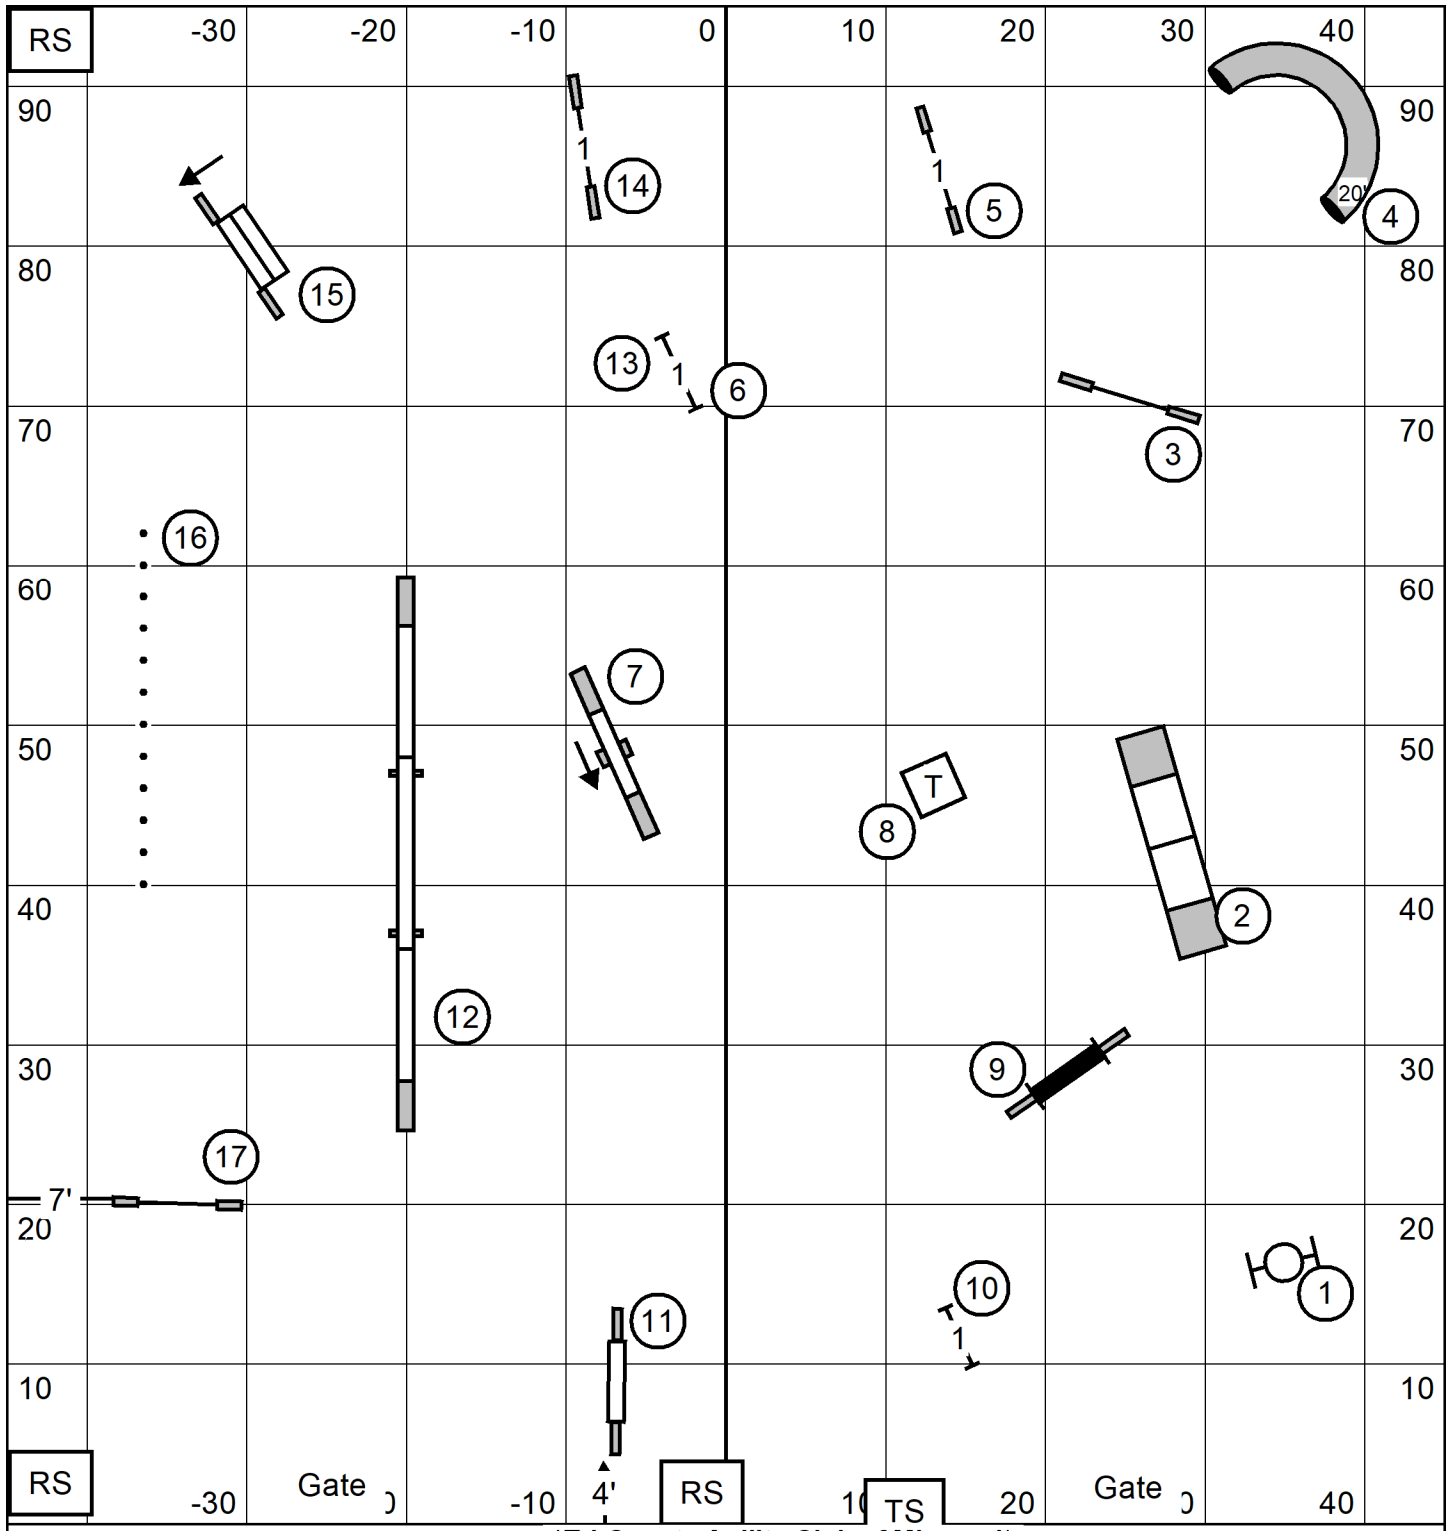

Tri-County Agility Club of Missouri
 Wentzville, MO*Feb 16, 2024
 EX/MAS JWW*Indoors on Turf 90' X 95'
 Lynn Morgan

Tri-County Agility Club of Missouri
 Wentzville, MO*Feb 16, 2024
 EX/MAS Standard*Indoors on Turf 90' X 95'
 Lynn Morgan

Tri-County Agility Club of Missouri
 Wentzville, MO*Feb 16, 2024
 Novice JWW*Indoors on Turf 90' X 95'
 Lynn Morgan

Tri-County Agility Club of Missouri
 Wentzville, MO*Feb 16, 2024
 Novice Standard*Indoors on Turf 90' X 95'
 Lynn Morgan

Tri-County Agility Club of Missouri
 Wentzville, MO*Feb 16, 2024
 Open JWW*Indoors on Turf 90' X 95'
 Lynn Morgan

Tri-County Agility Club of Missouri
 Wentzville, MO*Feb 16, 2024
 Open Standard*Indoors on Turf 90' X 95'
 Lynn Morgan

Tri-County Agility Club Missouri
 Wentzville, MO*Feb 16, 2024
 Premier Standard*Indoors on Turf 90' X 95'
 Lynn Morgan

Tri-County Agility Club of Missouri
 Wentzville, MO*Feb 16, 2024
 Time To Beat*Indoors on Turf 90' X 95'
 Lynn Morgan