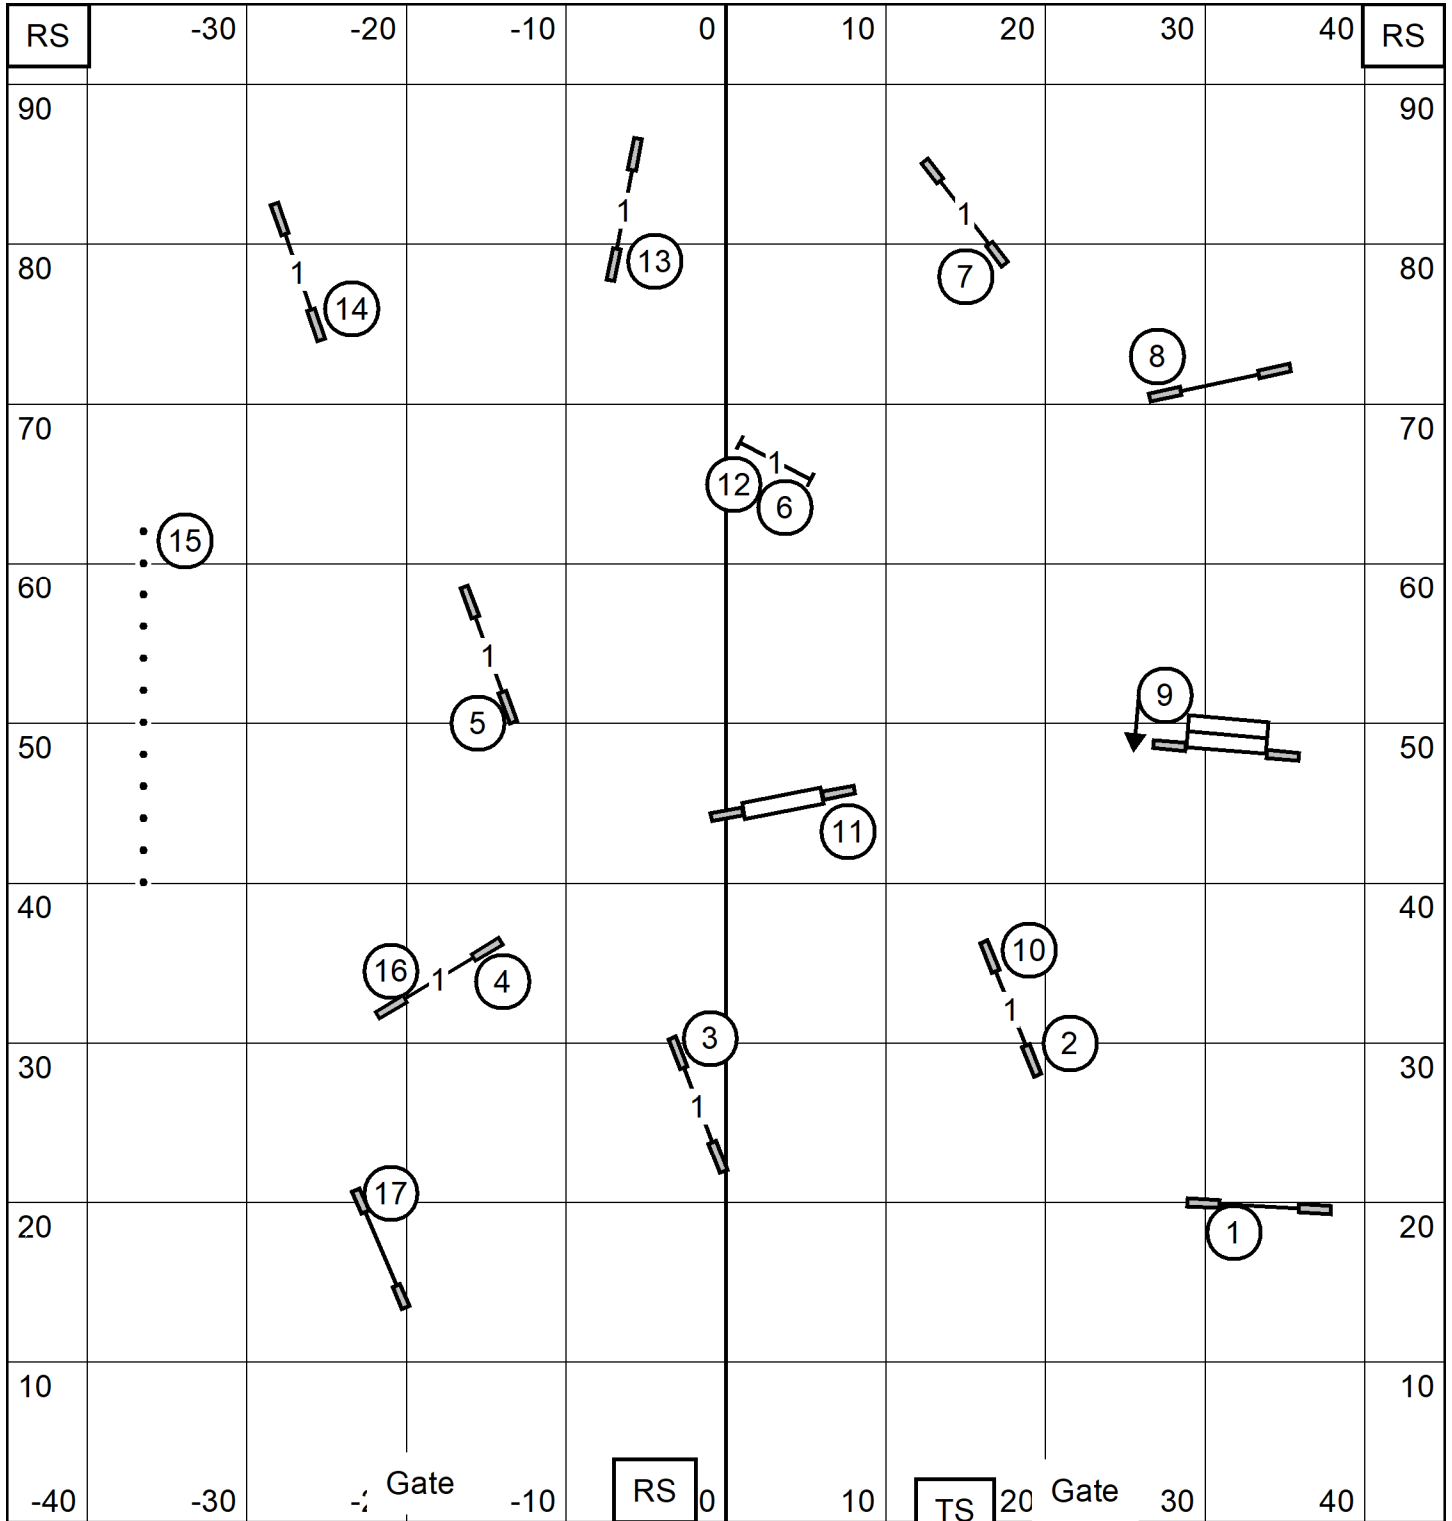

Tri-County Agility Club of Missouri
 Wentzville, MO*Feb 16, 2024
 EX/MAS JWW*Indoors on Turf 90' X 95'
 Lynn Morgan

Tri-County Agility Club of Missouri
 Wentzville, MO*Feb 16, 2024
 EX/MAS Standard*Indoors on Turf 90' X 95'
 Lynn Morgan

Tri-County Agility Club of Missouri
 Wentzville, MO*Feb 16, 2024
 Novice JWW*Indoors on Turf 90' X 95'
 Lynn Morgan

Tri-County Agility Club of Missouri
 Wentzville, MO*Feb 16, 2024
 Novice Standard*Indoors on Turf 90' X 95'
 Lynn Morgan

Tri-County Agility Club of Missouri
 Wentzville, MO*Feb 16, 2024
 Open JWW*Indoors on Turf 90' X 95'
 Lynn Morgan

Tri-County Agility Club of Missouri
 Wentzville, MO*Feb 16, 2024
 Open Standard*Indoors on Turf 90' X 95'
 Lynn Morgan

Tri-County Agility Club Missouri
 Wentzville, MO*Feb 16, 2024
 Premier Standard*Indoors on Turf 90' X 95'
 Lynn Morgan

Tri-County Agility Club of Missouri
 Wentzville, MO*Feb 16, 2024
 Time To Beat*Indoors on Turf 90' X 95'
 Lynn Morgan