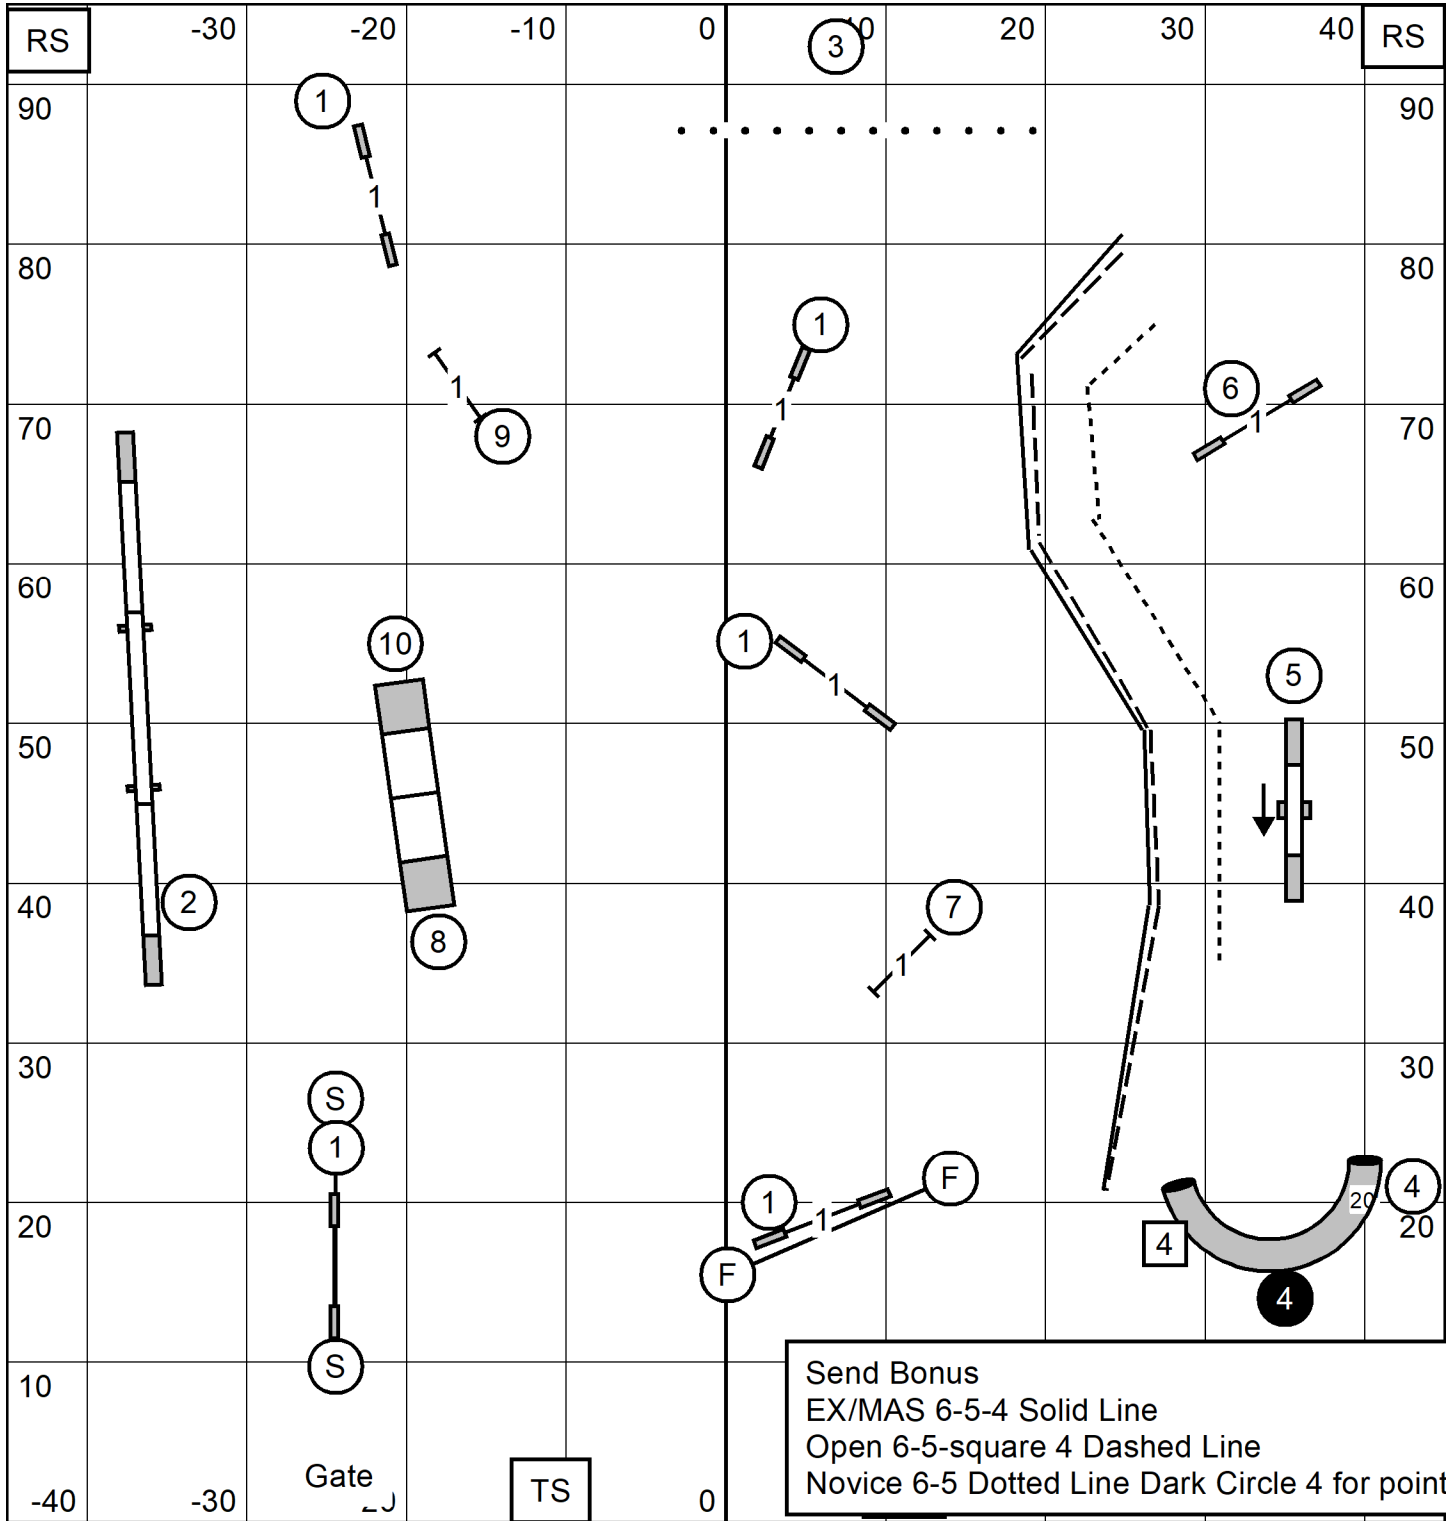

Tri-County Agility Club of Missouri
 Wentzville, MO*Feb 17, 2024
 EX/MAS JWW*Indoors on Turf 90' X 95'
 Lynn Morgan

Tri-County Agility Club of Missouri
 Wentzville, MO*Feb 17, 2024
 EX/MAS Standard*Indoors on Turf 90' X 95'
 Lynn Morgan

Tri-County Agility Club of Missouri
 Wentzville, MO*Feb 17, 2024
 FAST-All Levels*Indoors on Turf 90' X 95'
 Lynn Morgan

Tri-County Agility Club of Missouri
 Wentzville, MO*Feb 17, 2024
 Novice JWW*Indoors on Turf 90' X 95'
 Lynn Morgan

Tri-County Agility Club of Missouri
 Wentzville, MO*Feb 17, 2024
 Novice Standard*Indoors on Turf 90' X 95'
 Lynn Morgan

Tri-County Agility Club of Missouri
 Wentzville, MO*Feb 17, 2024
 Open JWW*Indoors on Turf 90' X 95'
 Lynn Morgan

Tri-County Agility Club of Missouri
 Wentzville, MO*Feb 17, 2024
 Open Standard*Indoors on Turf 90' X 95'
 Lynn Morgan

Tri-County Agility Club of Missouri
 Wentzville, MO*Feb 17, 2024
 Premier JWW*Indoors on Turf 90' X 95'
 Lynn Morgan