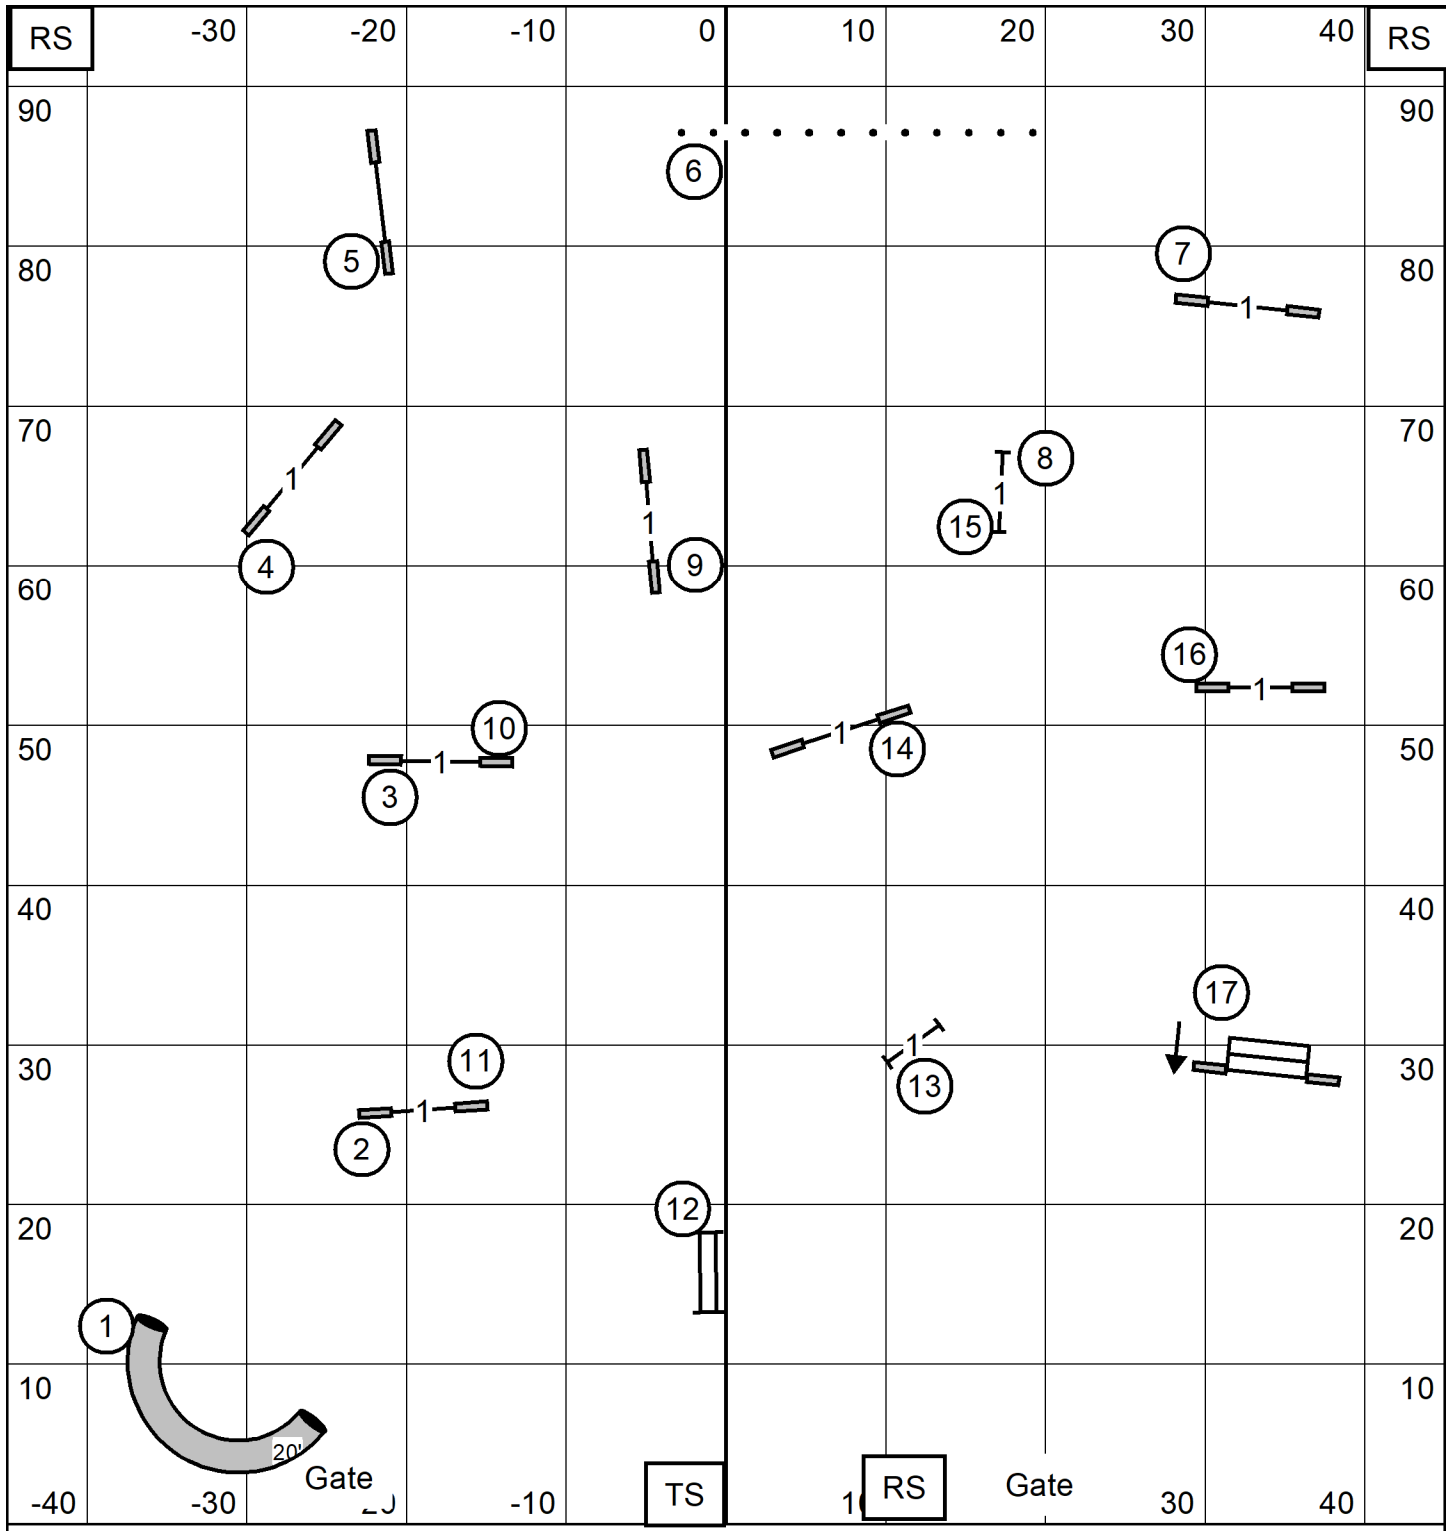

Tri-County Agility Club of Missouri
 Wentzville, MO*Feb 17, 2024
 EX/MAS JWW*Indoors on Turf 90' X 95'
 Lynn Morgan

Tri-County Agility Club of Missouri
 Wentzville, MO*Feb 17, 2024
 EX/MAS Standard*Indoors on Turf 90' X 95'
 Lynn Morgan

Tri-County Agility Club of Missouri
 Wentzville, MO*Feb 17, 2024
 FAST-All Levels*Indoors on Turf 90' X 95'
 Lynn Morgan

Tri-County Agility Club of Missouri
 Wentzville, MO*Feb 17, 2024
 Novice JWW*Indoors on Turf 90' X 95'
 Lynn Morgan

Tri-County Agility Club of Missouri
 Wentzville, MO*Feb 17, 2024
 Novice Standard*Indoors on Turf 90' X 95'
 Lynn Morgan

Tri-County Agility Club of Missouri
 Wentzville, MO*Feb 17, 2024
 Open JWW*Indoors on Turf 90' X 95'
 Lynn Morgan

Tri-County Agility Club of Missouri
 Wentzville, MO*Feb 17, 2024
 Open Standard*Indoors on Turf 90' X 95'
 Lynn Morgan

Tri-County Agility Club of Missouri
 Wentzville, MO*Feb 17, 2024
 Premier JWW*Indoors on Turf 90' X 95'
 Lynn Morgan