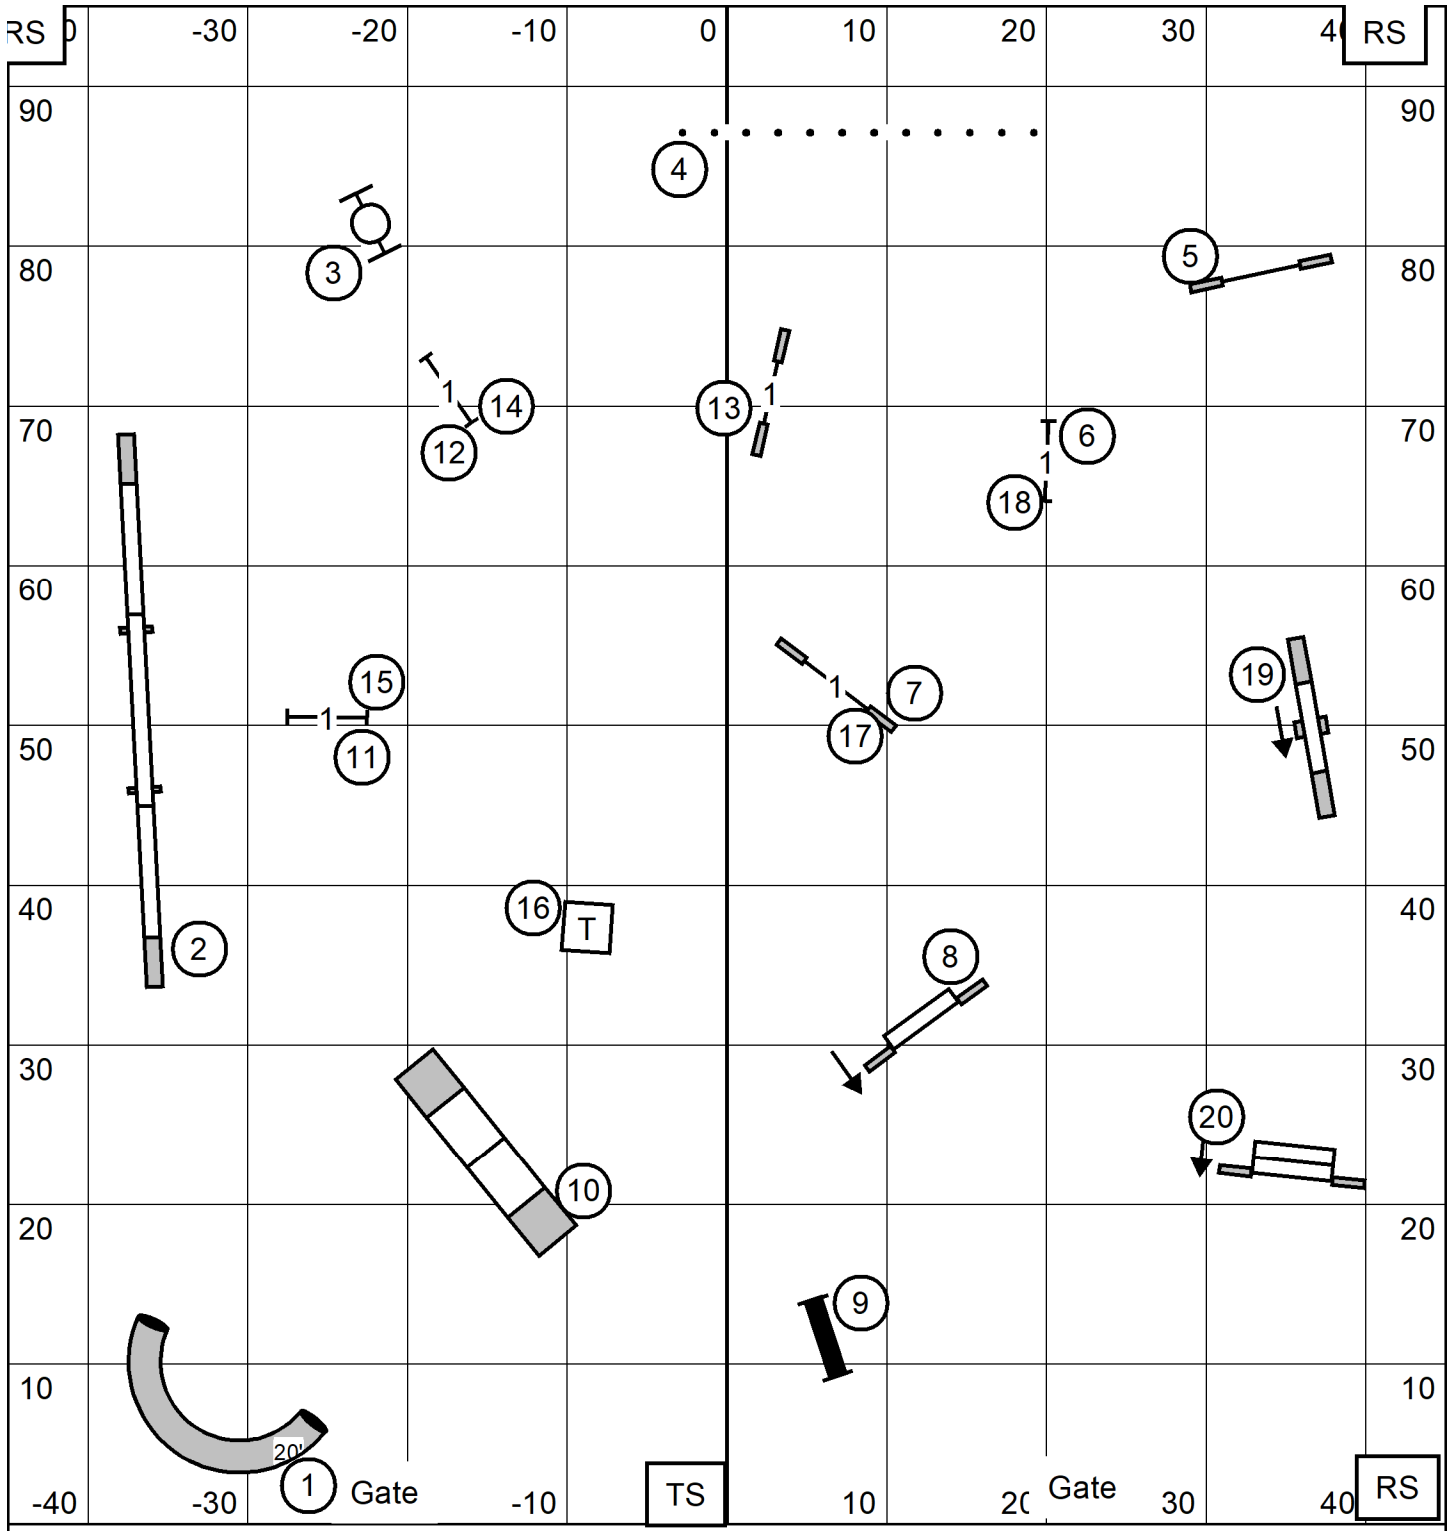

Tri-County Agility Club of Missouri
 Wentzville, MO*Feb 17, 2024
 EX/MAS JWW*Indoors on Turf 90' X 95'
 Lynn Morgan

Tri-County Agility Club of Missouri
 Wentzville, MO*Feb 17, 2024
 EX/MAS Standard*Indoors on Turf 90' X 95'
 Lynn Morgan

Tri-County Agility Club of Missouri
 Wentzville, MO*Feb 17, 2024
 FAST-All Levels*Indoors on Turf 90' X 95'
 Lynn Morgan

Tri-County Agility Club of Missouri
 Wentzville, MO*Feb 17, 2024
 Novice JWW*Indoors on Turf 90' X 95'
 Lynn Morgan

Tri-County Agility Club of Missouri
 Wentzville, MO*Feb 17, 2024
 Novice Standard*Indoors on Turf 90' X 95'
 Lynn Morgan

Tri-County Agility Club of Missouri
 Wentzville, MO*Feb 17, 2024
 Open JWW*Indoors on Turf 90' X 95'
 Lynn Morgan

Tri-County Agility Club of Missouri
 Wentzville, MO*Feb 17, 2024
 Open Standard*Indoors on Turf 90' X 95'
 Lynn Morgan

Tri-County Agility Club of Missouri
 Wentzville, MO*Feb 17, 2024
 Premier JWW*Indoors on Turf 90' X 95'
 Lynn Morgan