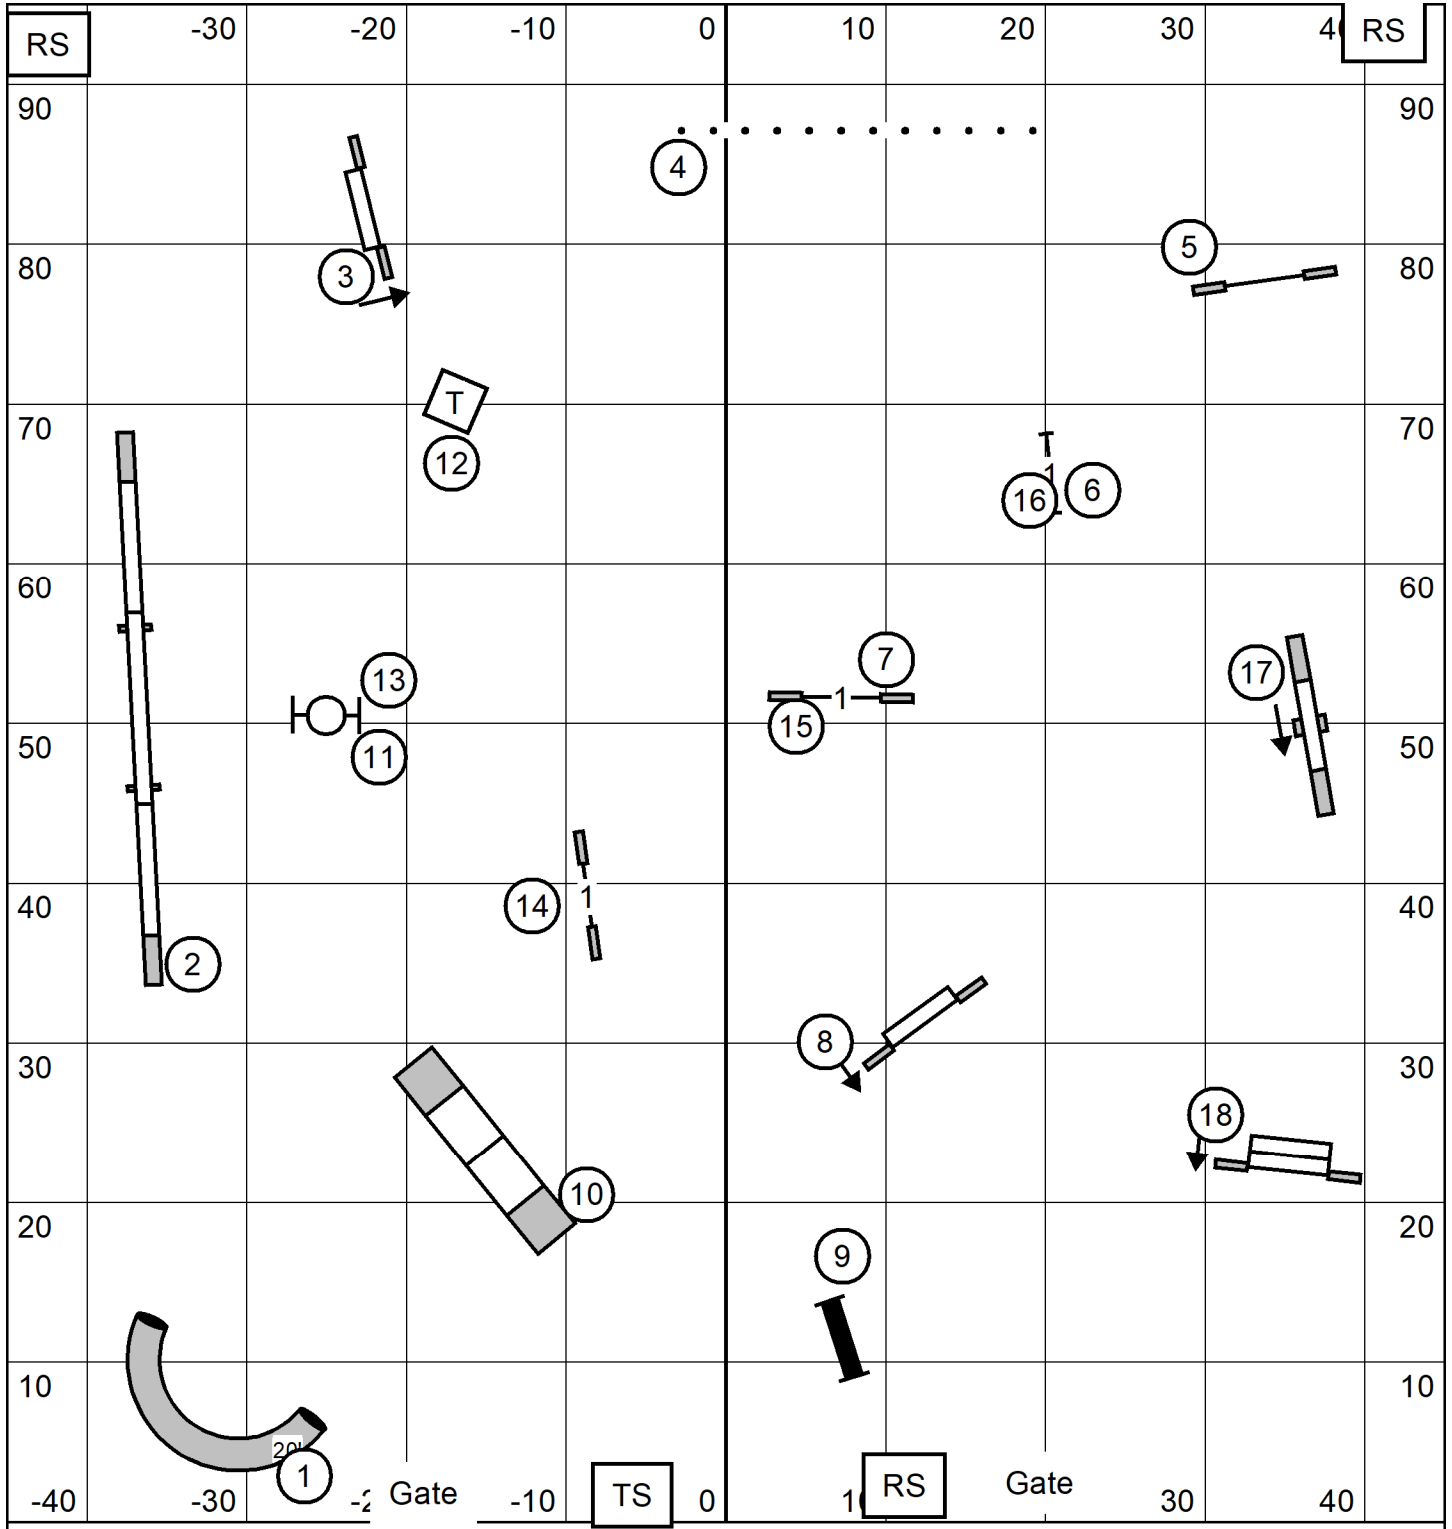

Tri-County Agility Club of Missouri
 Wentzville, MO*Feb 17, 2024
 FAST-All Levels*Indoors on Turf 90' X 95'
 Lynn Morgan

Tri-County Agility Club of Missouri
 Wentzville, MO*Feb 17, 2024
 Novice JWW*Indoors on Turf 90' X 95'
 Lynn Morgan

Tri-County Agility Club of Missouri
 Wentzville, MO*Feb 17, 2024
 Novice Standard*Indoors on Turf 90' X 95'
 Lynn Morgan

Tri-County Agility Club of Missouri
 Wentzville, MO*Feb 17, 2024
 Open JWW*Indoors on Turf 90' X 95'
 Lynn Morgan