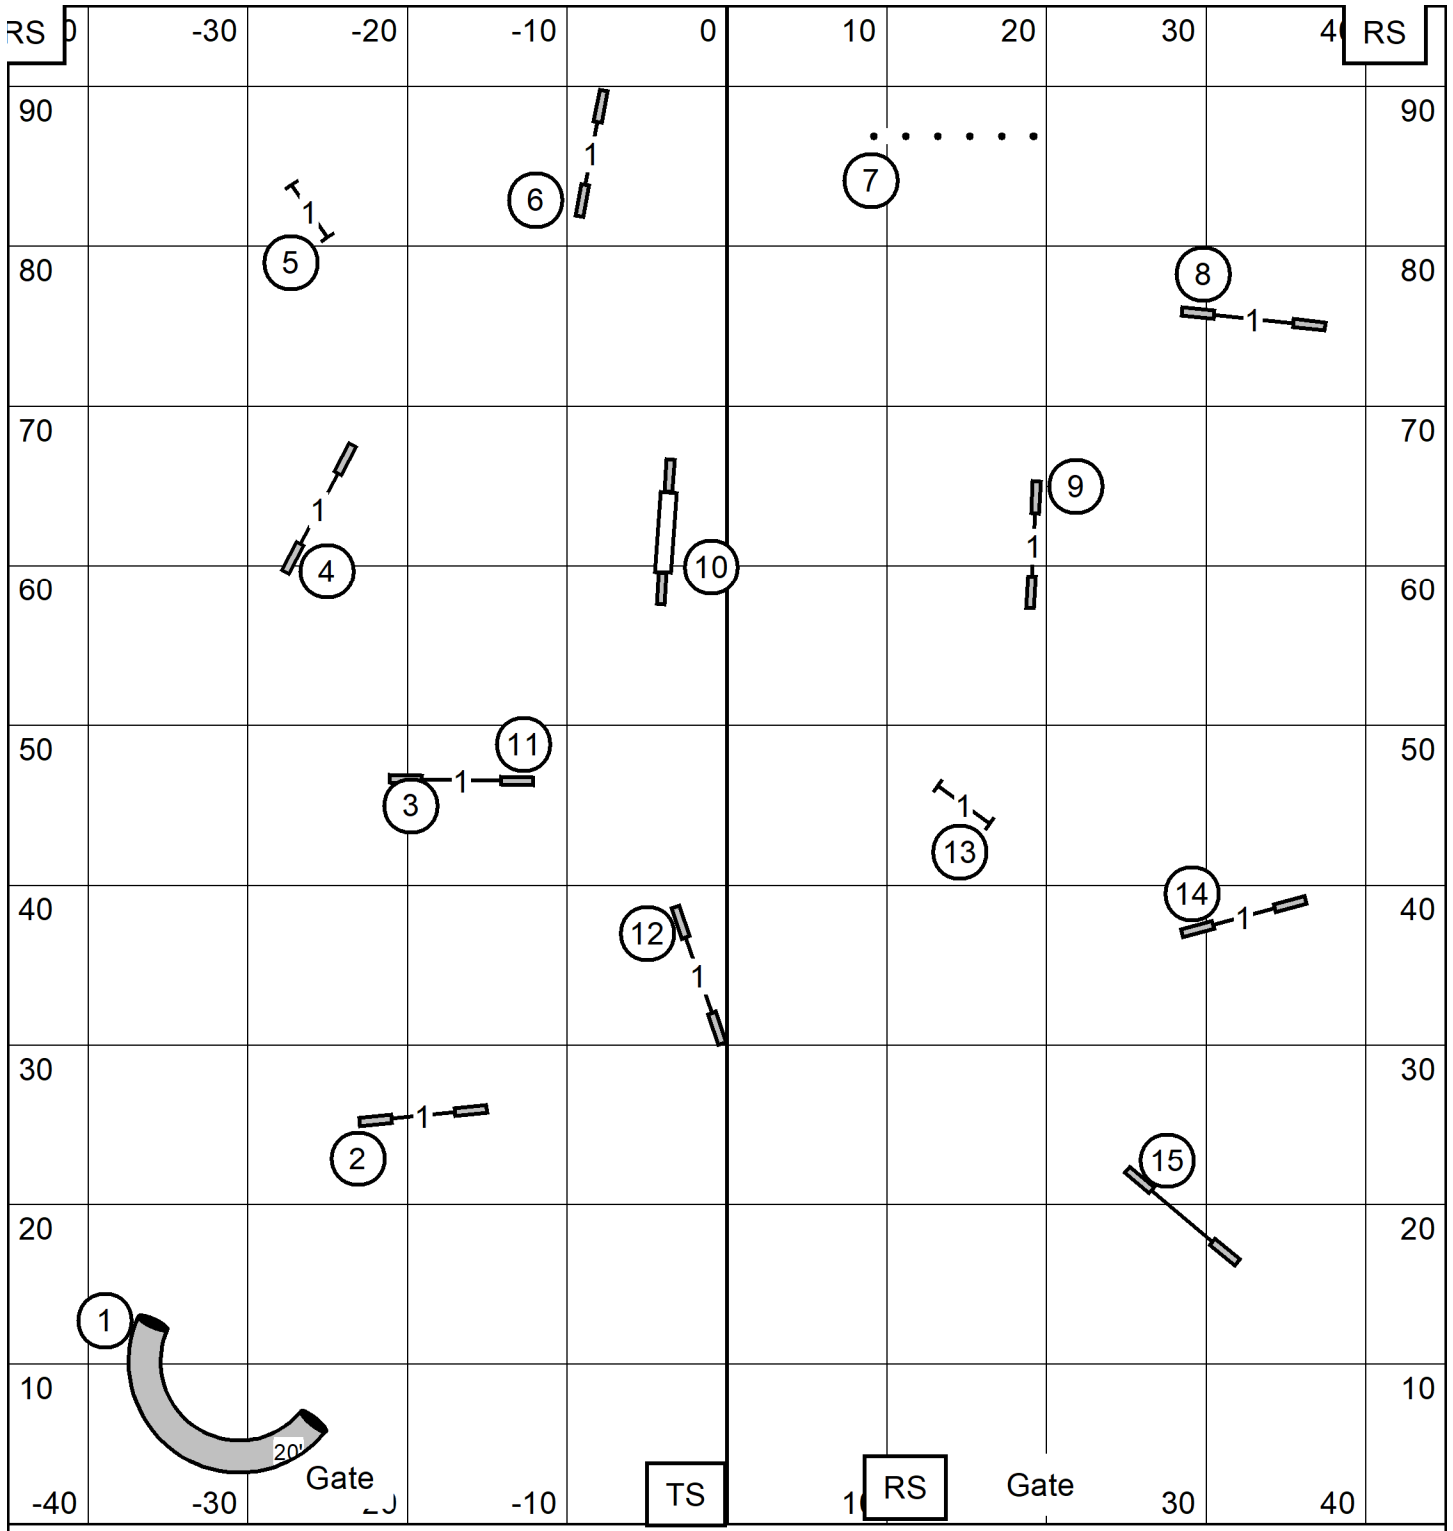

Tri-County Agility Club of Missouri
 Wentzville, MO*Feb 17, 2024
 EX/MAS JWW*Indoors on Turf 90' X 95'
 Lynn Morgan

Tri-County Agility Club of Missouri
 Wentzville, MO*Feb 17, 2024
 EX/MAS Standard*Indoors on Turf 90' X 95'
 Lynn Morgan

Tri-County Agility Club of Missouri
 Wentzville, MO*Feb 17, 2024
 FAST-All Levels*Indoors on Turf 90' X 95'
 Lynn Morgan

Tri-County Agility Club of Missouri
 Wentzville, MO*Feb 17, 2024
 Novice JWW*Indoors on Turf 90' X 95'
 Lynn Morgan

Tri-County Agility Club of Missouri
 Wentzville, MO*Feb 17, 2024
 Novice Standard*Indoors on Turf 90' X 95'
 Lynn Morgan

Tri-County Agility Club of Missouri
 Wentzville, MO*Feb 17, 2024
 Open JWW*Indoors on Turf 90' X 95'
 Lynn Morgan

Tri-County Agility Club of Missouri
 Wentzville, MO*Feb 17, 2024
 Open Standard*Indoors on Turf 90' X 95'
 Lynn Morgan

Tri-County Agility Club of Missouri
 Wentzville, MO*Feb 17, 2024
 Premier JWW*Indoors on Turf 90' X 95'
 Lynn Morgan