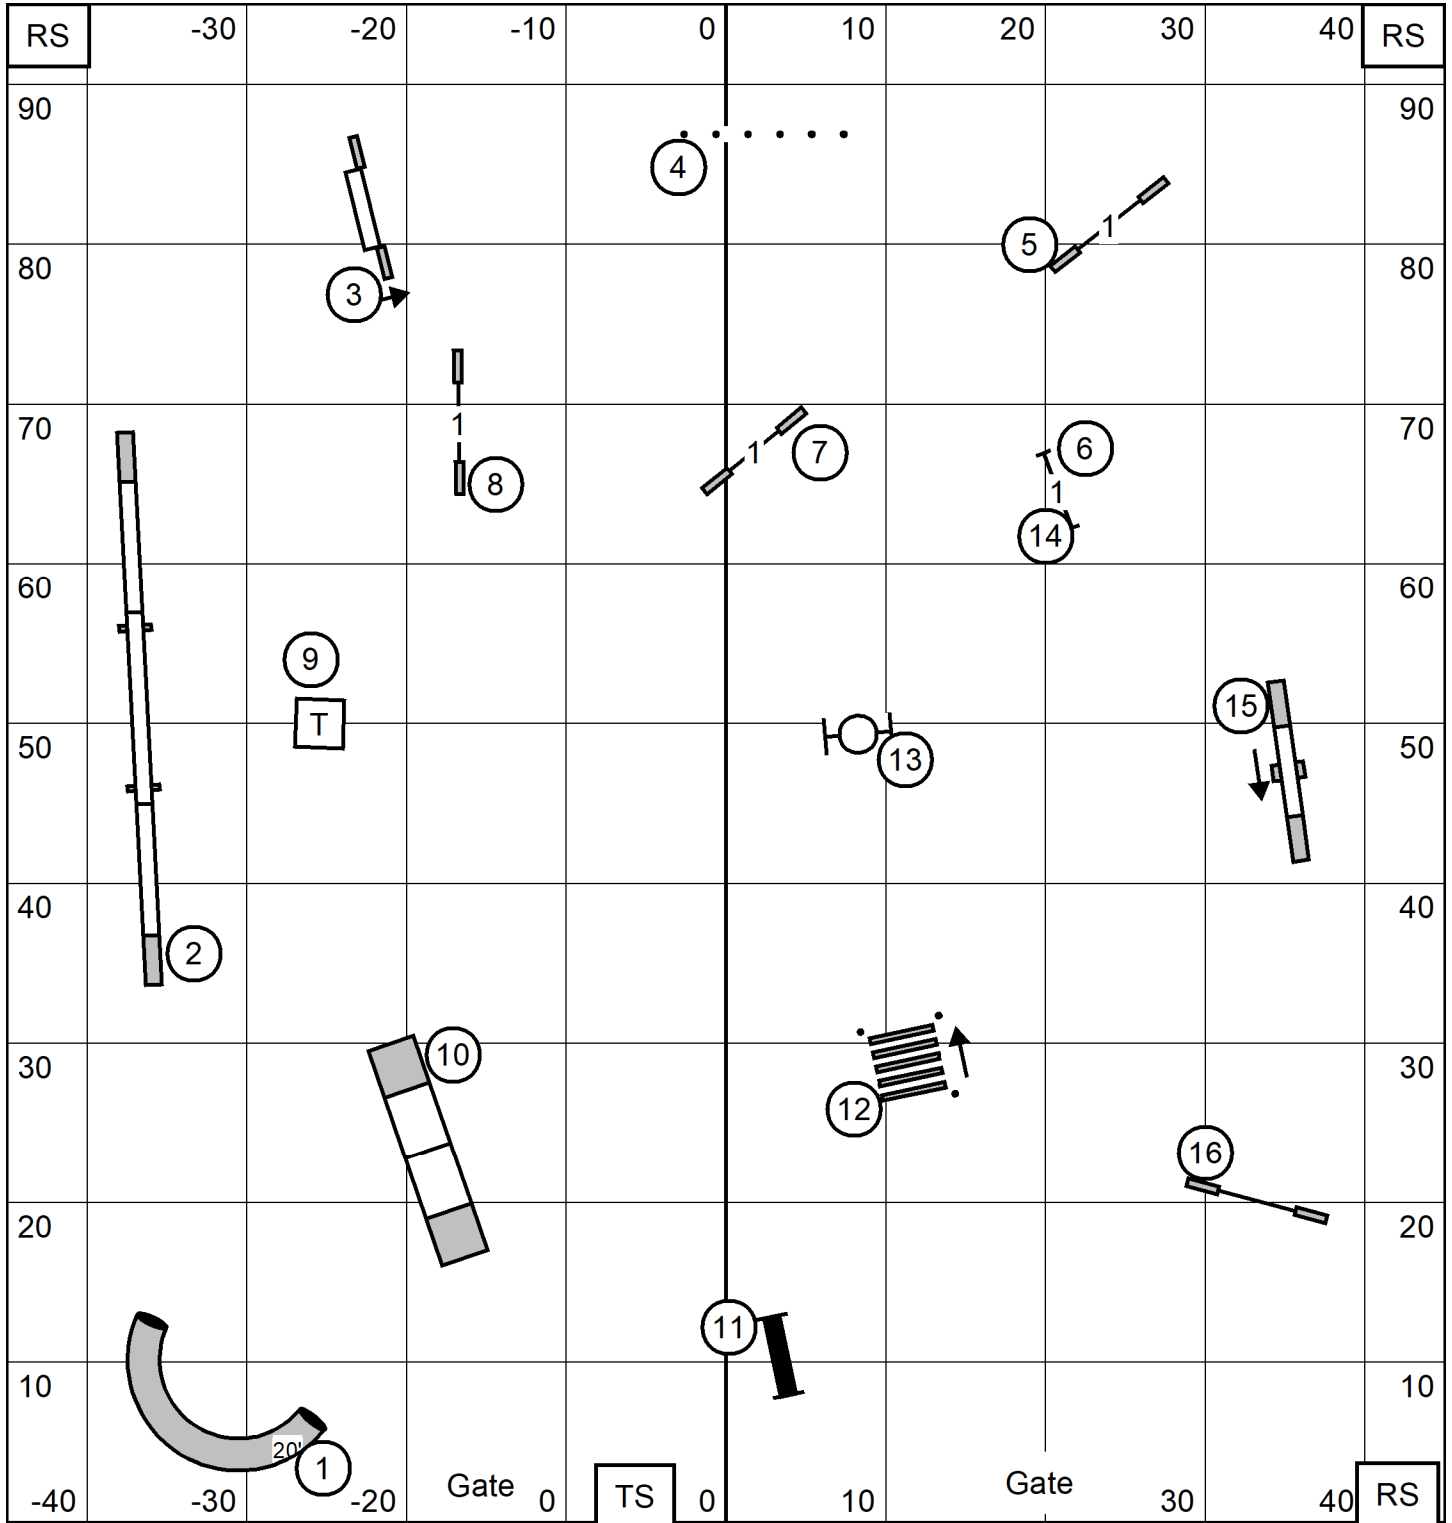

Tri-County Agility Club of Missouri
 Wentzville, MO*Feb 17, 2024
 EX/MAS JWW*Indoors on Turf 90' X 95'
 Lynn Morgan

Tri-County Agility Club of Missouri
 Wentzville, MO*Feb 17, 2024
 EX/MAS Standard*Indoors on Turf 90' X 95'
 Lynn Morgan

Tri-County Agility Club of Missouri
 Wentzville, MO*Feb 17, 2024
 FAST-All Levels*Indoors on Turf 90' X 95'
 Lynn Morgan

Tri-County Agility Club of Missouri
 Wentzville, MO*Feb 17, 2024
 Novice JWW*Indoors on Turf 90' X 95'
 Lynn Morgan

Tri-County Agility Club of Missouri
 Wentzville, MO*Feb 17, 2024
 Novice Standard*Indoors on Turf 90' X 95'
 Lynn Morgan

Tri-County Agility Club of Missouri
 Wentzville, MO*Feb 17, 2024
 Open JWW*Indoors on Turf 90' X 95'
 Lynn Morgan

Tri-County Agility Club of Missouri
 Wentzville, MO*Feb 17, 2024
 Open Standard*Indoors on Turf 90' X 95'
 Lynn Morgan

Tri-County Agility Club of Missouri
 Wentzville, MO*Feb 17, 2024
 Premier JWW*Indoors on Turf 90' X 95'
 Lynn Morgan