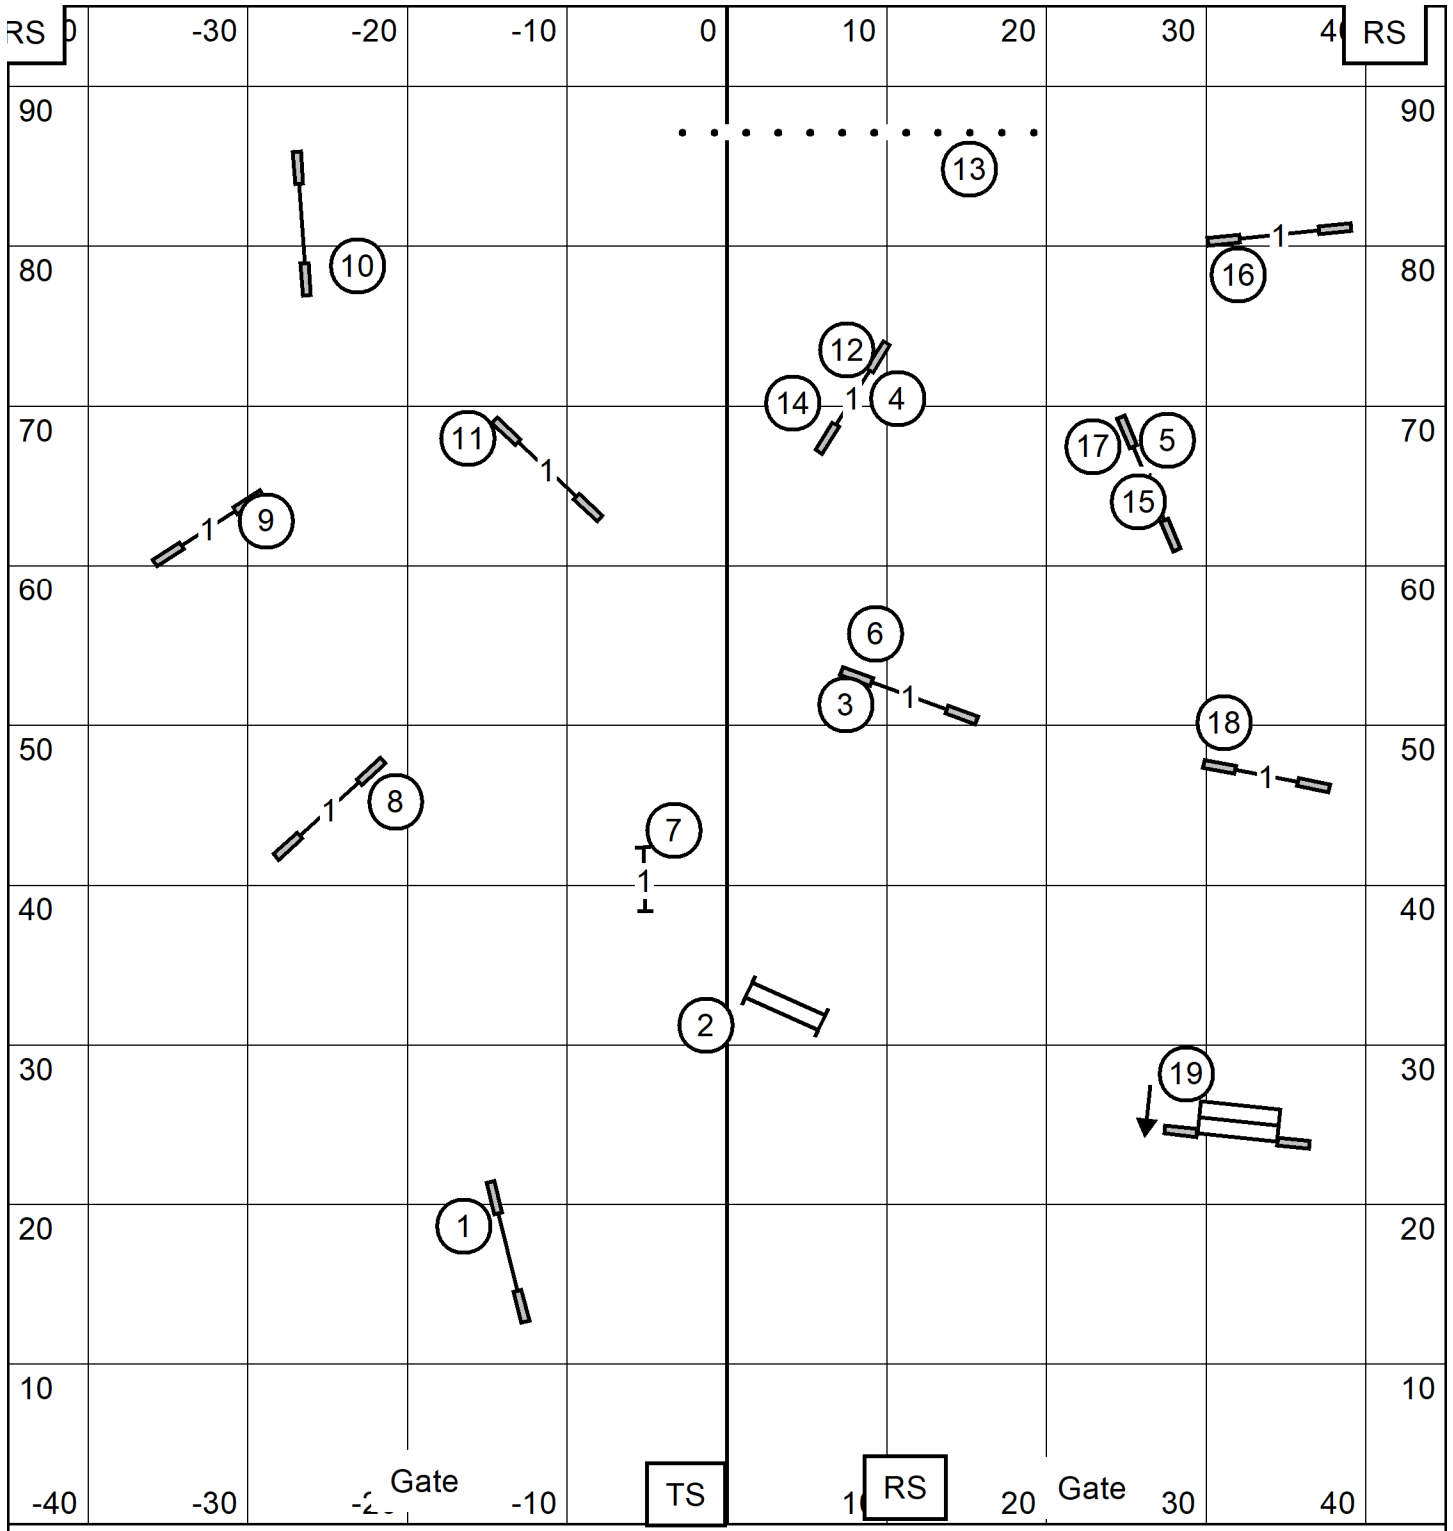

Tri-County Agility Club of Missouri
Wentzville, MO*Feb 17, 2024
Premier JWW*Indoors on Turf 90' X 95'
Lynn Morgan