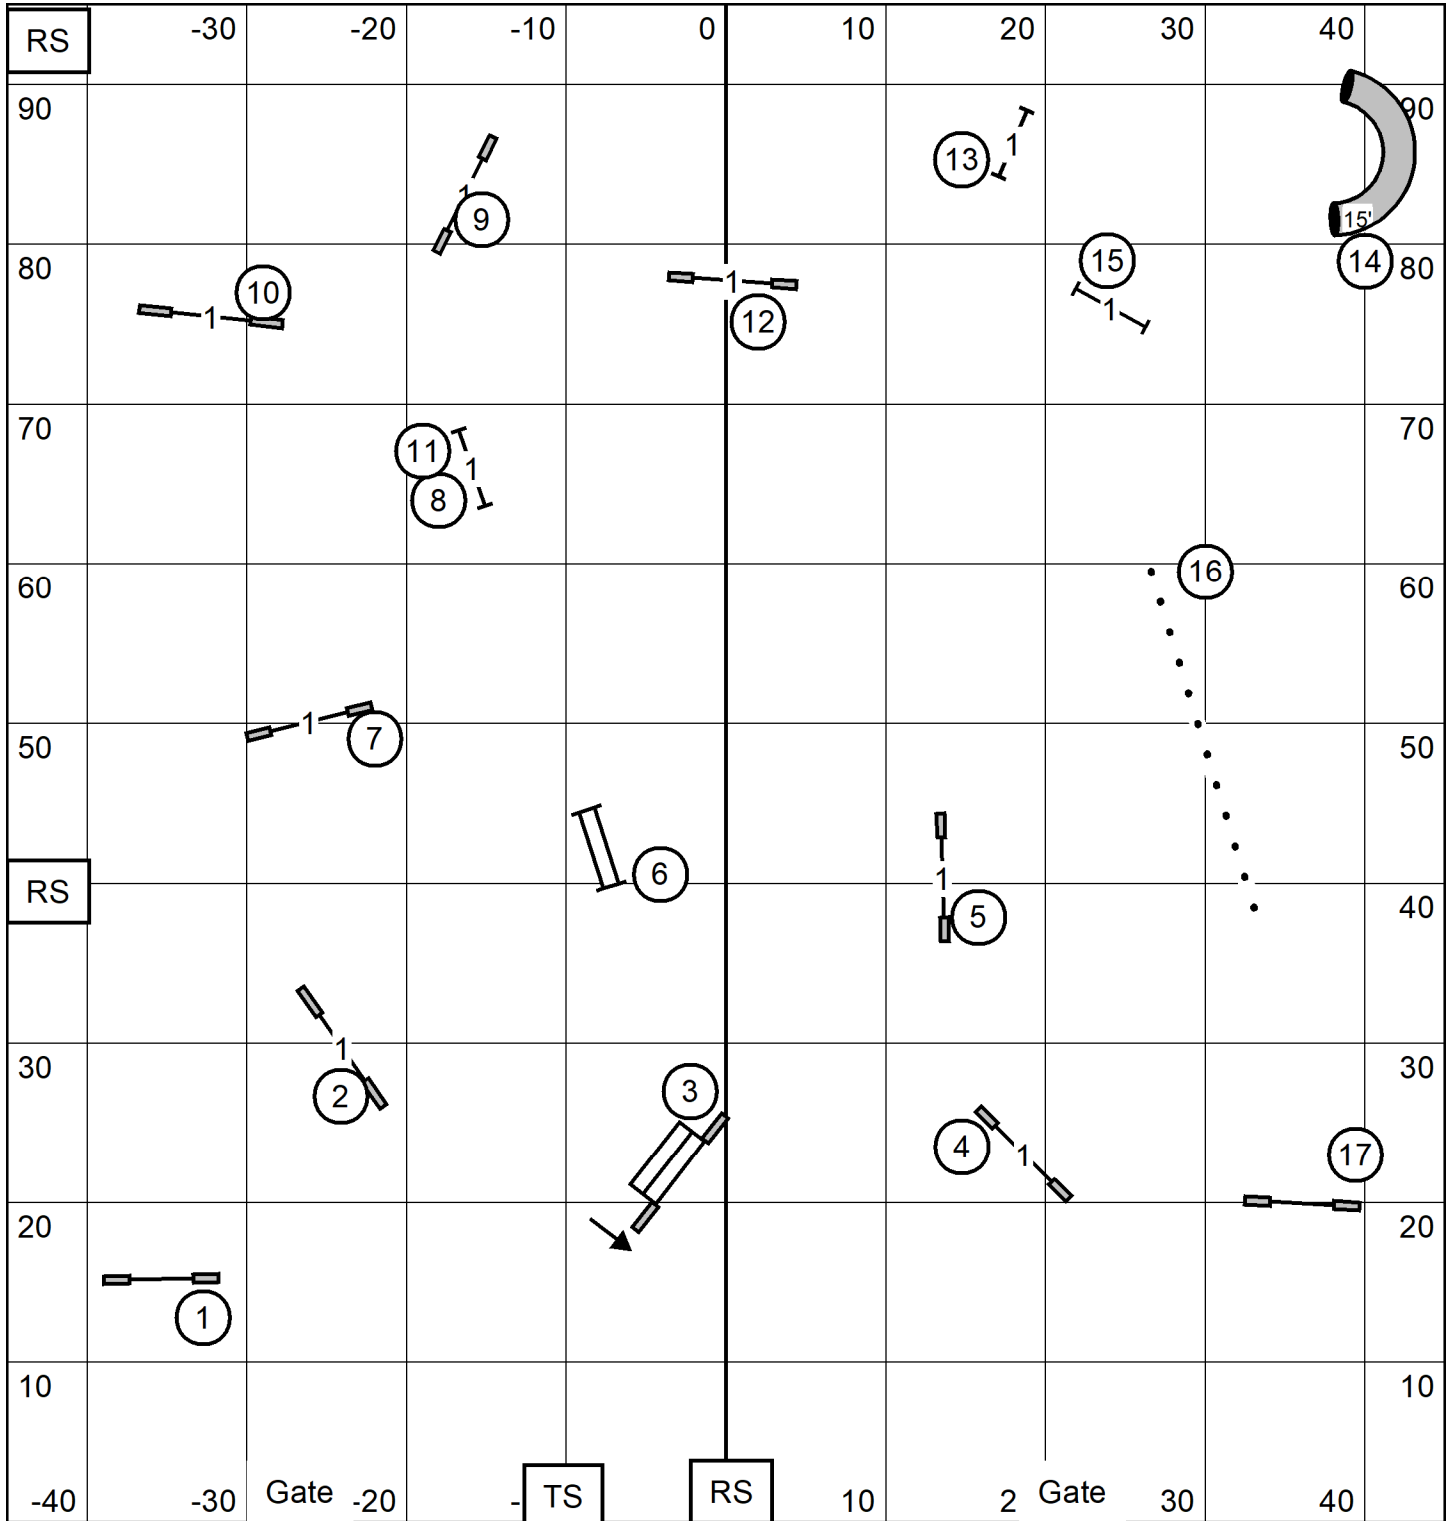

Tri-County Agility Club of Missouri
 Wentzville, MO*Feb 18, 2024
 EX/MAS JWW*Indoors on Turf 90' X 95'
 Lynn Morgan

Tri-County Agility Club of Missouri
 Wentzville, MO*Feb 18, 2024
 EX/MAS Standard*Indoors on Turf 90' X 95'
 Lynn Morgan

Tri-County Agility Club of Missouri
 Wentzville, MO*Feb 18, 2024
 Novice JWW*Indoors on Turf 90' X 95'
 Lynn Morgan

Tri-County Agility Club of Missouri
 Wentzville, MO*Feb 18, 2024
 Novice Standard*Indoors on Turf 90' X 95'
 Lynn Morgan

Tri-County Agility Club of Missouri
 Wentzville, MO*Feb 18, 2024
 Open JWW*Indoors on Turf 90' X 95'
 Lynn Morgan

Tri-County Agility Club of Missouri*
 Wentzville, MO*Feb 18, 2024
 Open Standard*Indoors on Turf 90' X 95'
 Lynn Morgan

RS -30 Gate 20 TS 10 0 10 Gate 40 RS

Tri-County Agility Club of Missouri
 Wentzville, MO*Feb 18, 2024
 Premier Standard*Indoors on Turf 90' X 95'
 Lynn Morgan

Backside 3
 Distance Challenge 3-4
 Inside Thredle 6-7
 Serp 12-13-14