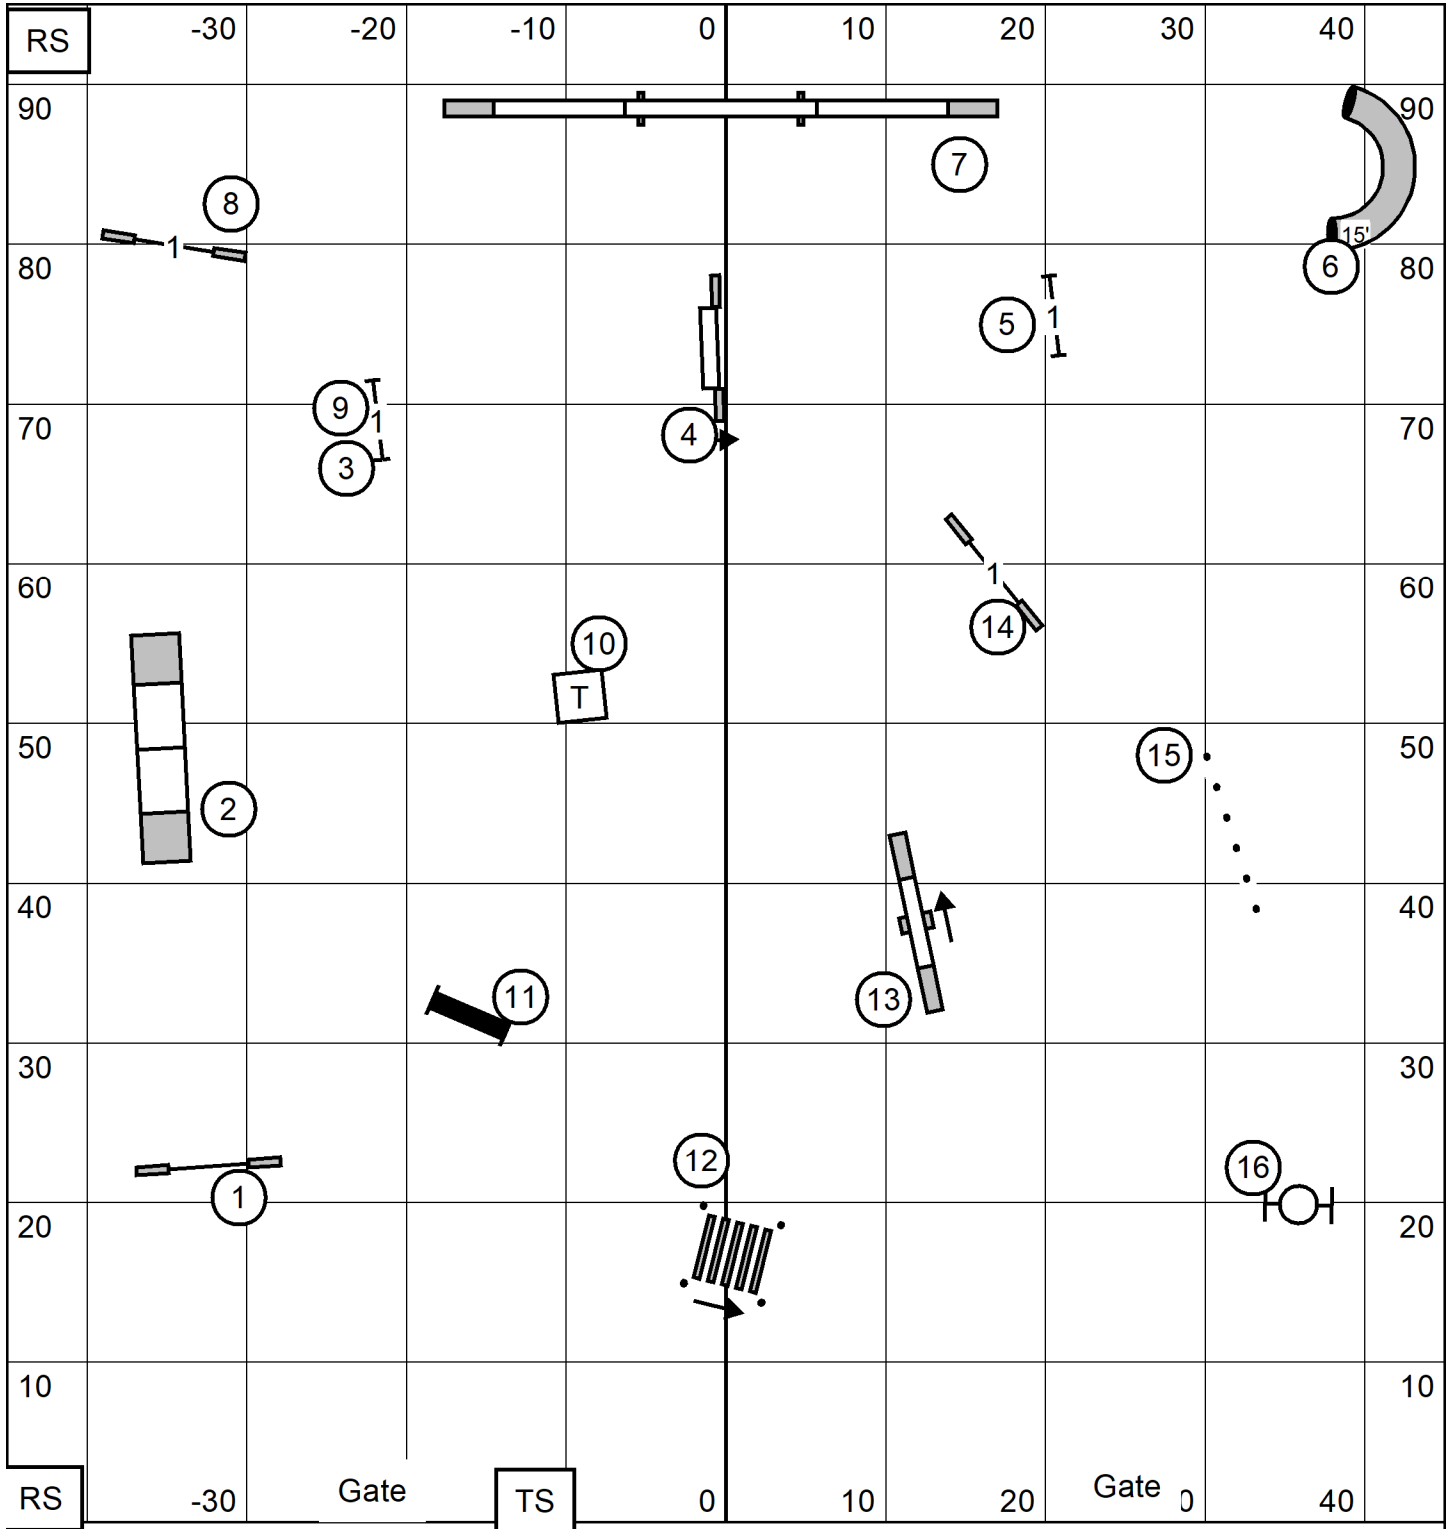

Tri-County Agility Club of Missouri
 Wentzville, MO*Feb 18, 2024
 EX/MAS JWW*Indoors on Turf 90' X 95'
 Lynn Morgan

Tri-County Agility Club of Missouri
 Wentzville, MO*Feb 18, 2024
 EX/MAS Standard*Indoors on Turf 90' X 95'
 Lynn Morgan

Tri-County Agility Club of Missouri
 Wentzville, MO*Feb 18, 2024
 Novice JWW*Indoors on Turf 90' X 95'
 Lynn Morgan

Tri-County Agility Club of Missouri
 Wentzville, MO*Feb 18, 2024
 Novice Standard*Indoors on Turf 90' X 95'
 Lynn Morgan

Tri-County Agility Club of Missouri
 Wentzville, MO*Feb 18, 2024
 Open JWW*Indoors on Turf 90' X 95'
 Lynn Morgan

Tri-County Agility Club of Missouri*
 Wentzville, MO*Feb 18, 2024
 Open Standard*Indoors on Turf 90' X 95'
 Lynn Morgan

RS -30 Gate 20 TS 10 0 10 Gate 40 RS

Tri-County Agility Club of Missouri
 Wentzville, MO*Feb 18, 2024
 Premier Standard*Indoors on Turf 90' X 95'
 Lynn Morgan

Backside 3
 Distance Challenge 3-4
 Inside Thredle 6-7
 Serp 12-13-14