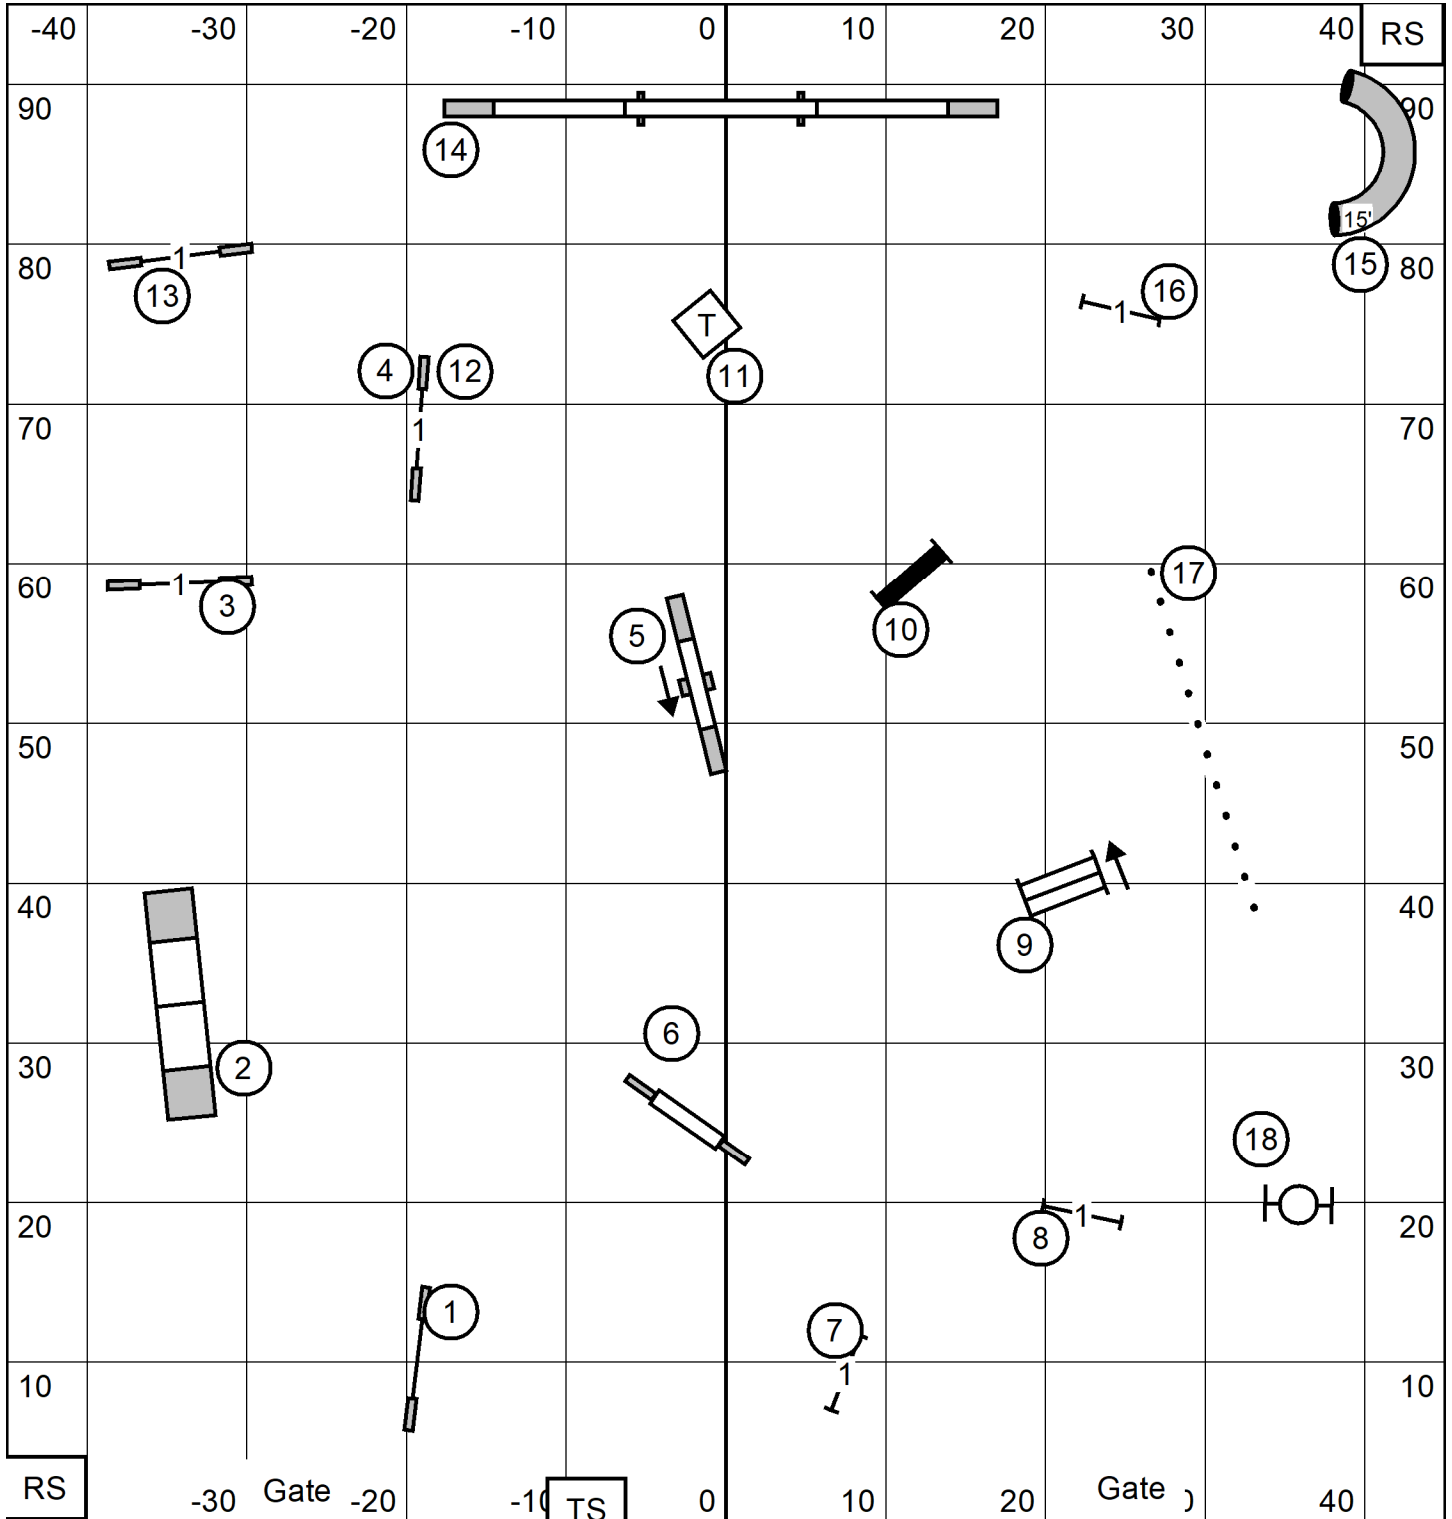

Tri-County Agility Club of Missouri
 Wentzville, MO*Feb 18, 2024
 EX/MAS JWW*Indoors on Turf 90' X 95'
 Lynn Morgan

Tri-County Agility Club of Missouri
 Wentzville, MO*Feb 18, 2024
 EX/MAS Standard*Indoors on Turf 90' X 95'
 Lynn Morgan

Tri-County Agility Club of Missouri
 Wentzville, MO*Feb 18, 2024
 Novice JWW*Indoors on Turf 90' X 95'
 Lynn Morgan

Tri-County Agility Club of Missouri
 Wentzville, MO*Feb 18, 2024
 Novice Standard*Indoors on Turf 90' X 95'
 Lynn Morgan

Tri-County Agility Club of Missouri
 Wentzville, MO*Feb 18, 2024
 Open JWW*Indoors on Turf 90' X 95'
 Lynn Morgan

Tri-County Agility Club of Missouri*
 Wentzville, MO*Feb 18, 2024
 Open Standard*Indoors on Turf 90' X 95'
 Lynn Morgan

RS -30 Gate 20 TS 10 0 10 Gate 40 RS

Tri-County Agility Club of Missouri
 Wentzville, MO*Feb 18, 2024
 Premier Standard*Indoors on Turf 90' X 95'
 Lynn Morgan

Backside 3
 Distance Challenge 3-4
 Inside Thredle 6-7
 Serp 12-13-14