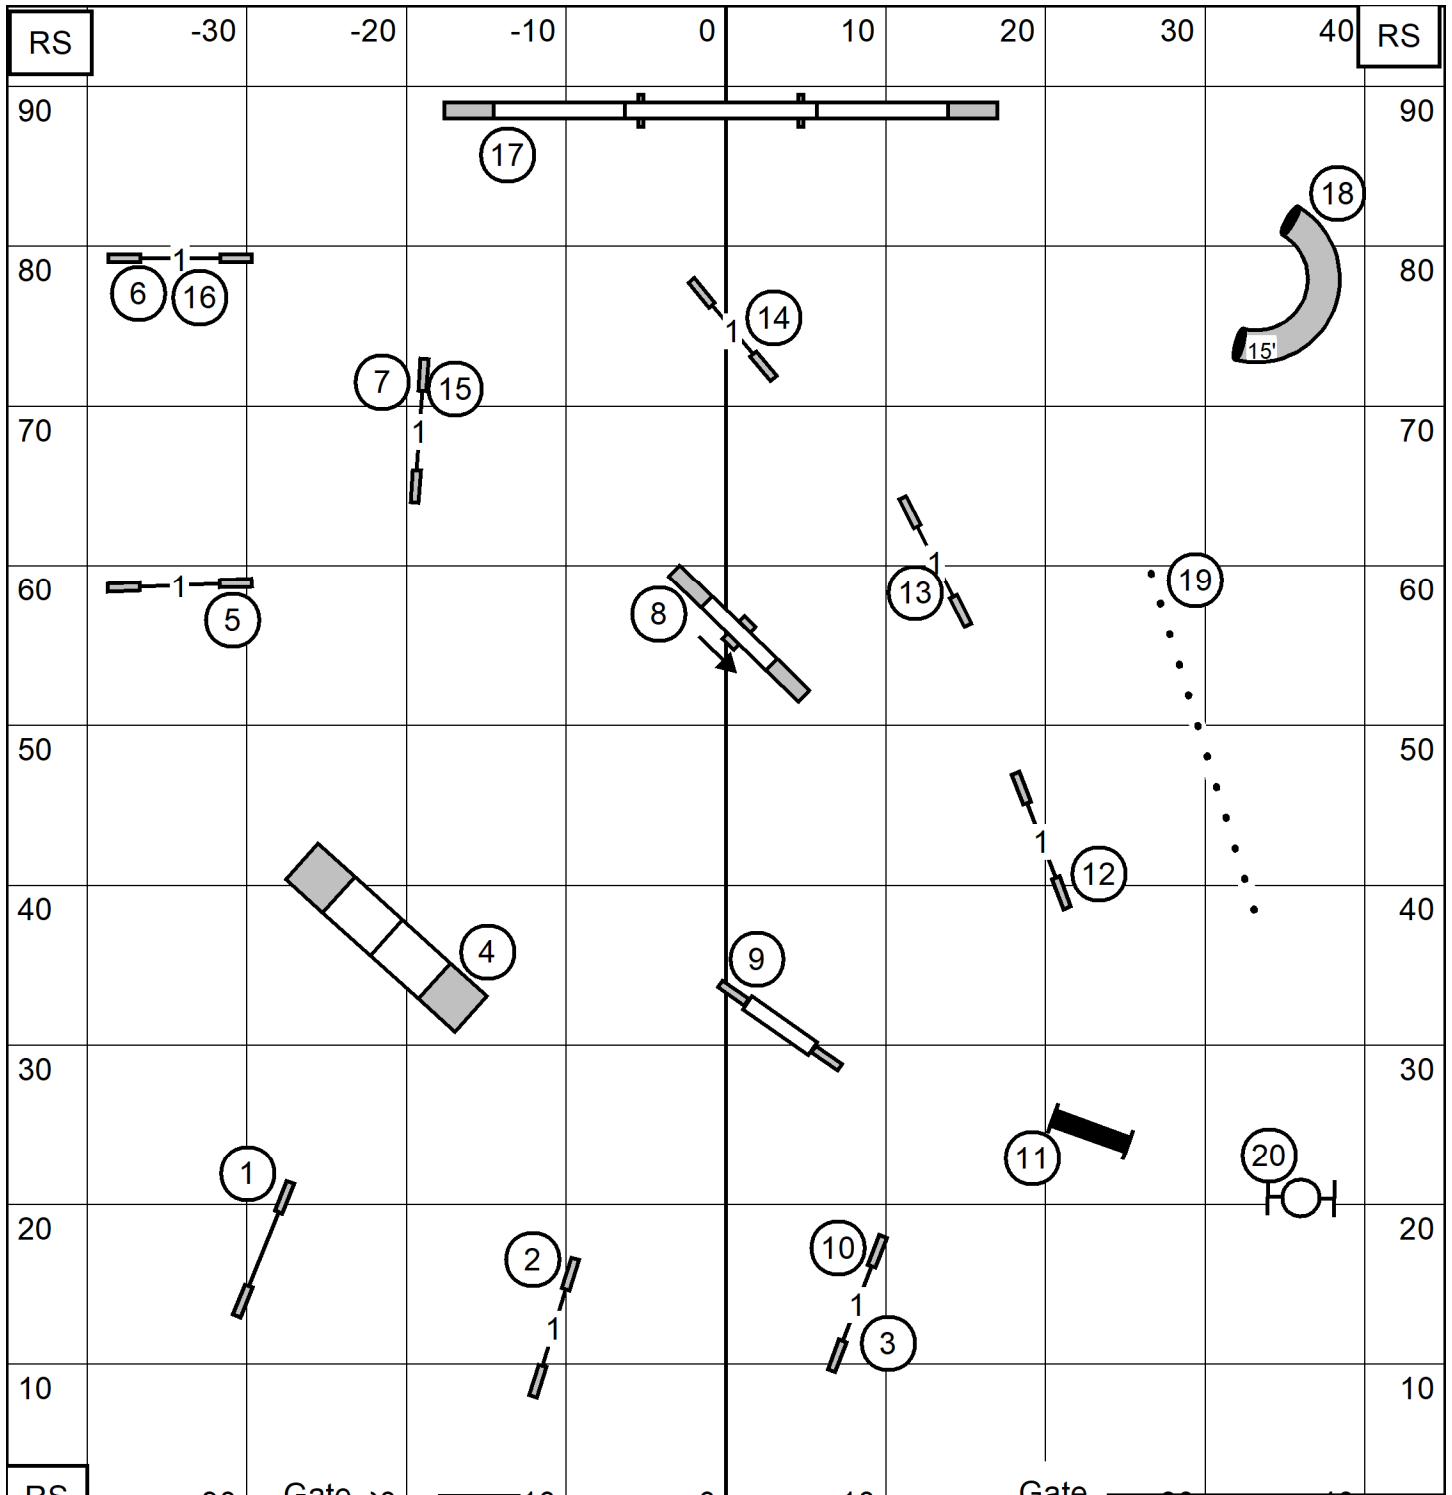

Tri-County Agility Club of Missouri
 Wentzville, MO*Feb 18, 2024
 EX/MAS JWW*Indoors on Turf 90' X 95'
 Lynn Morgan

Tri-County Agility Club of Missouri
 Wentzville, MO*Feb 18, 2024
 EX/MAS Standard*Indoors on Turf 90' X 95'
 Lynn Morgan

Tri-County Agility Club of Missouri
 Wentzville, MO*Feb 18, 2024
 Novice JWW*Indoors on Turf 90' X 95'
 Lynn Morgan

Tri-County Agility Club of Missouri
 Wentzville, MO*Feb 18, 2024
 Novice Standard*Indoors on Turf 90' X 95'
 Lynn Morgan

Tri-County Agility Club of Missouri
 Wentzville, MO*Feb 18, 2024
 Open JWW*Indoors on Turf 90' X 95'
 Lynn Morgan

Tri-County Agility Club of Missouri*
 Wentzville, MO*Feb 18, 2024
 Open Standard*Indoors on Turf 90' X 95'
 Lynn Morgan

RS -30 Gate 20 TS 10 0 10 Gate 40 RS

Tri-County Agility Club of Missouri
 Wentzville, MO*Feb 18, 2024
 Premier Standard*Indoors on Turf 90' X 95'
 Lynn Morgan

Backside 3
 Distance Challenge 3-4
 Inside Thredle 6-7
 Serp 12-13-14