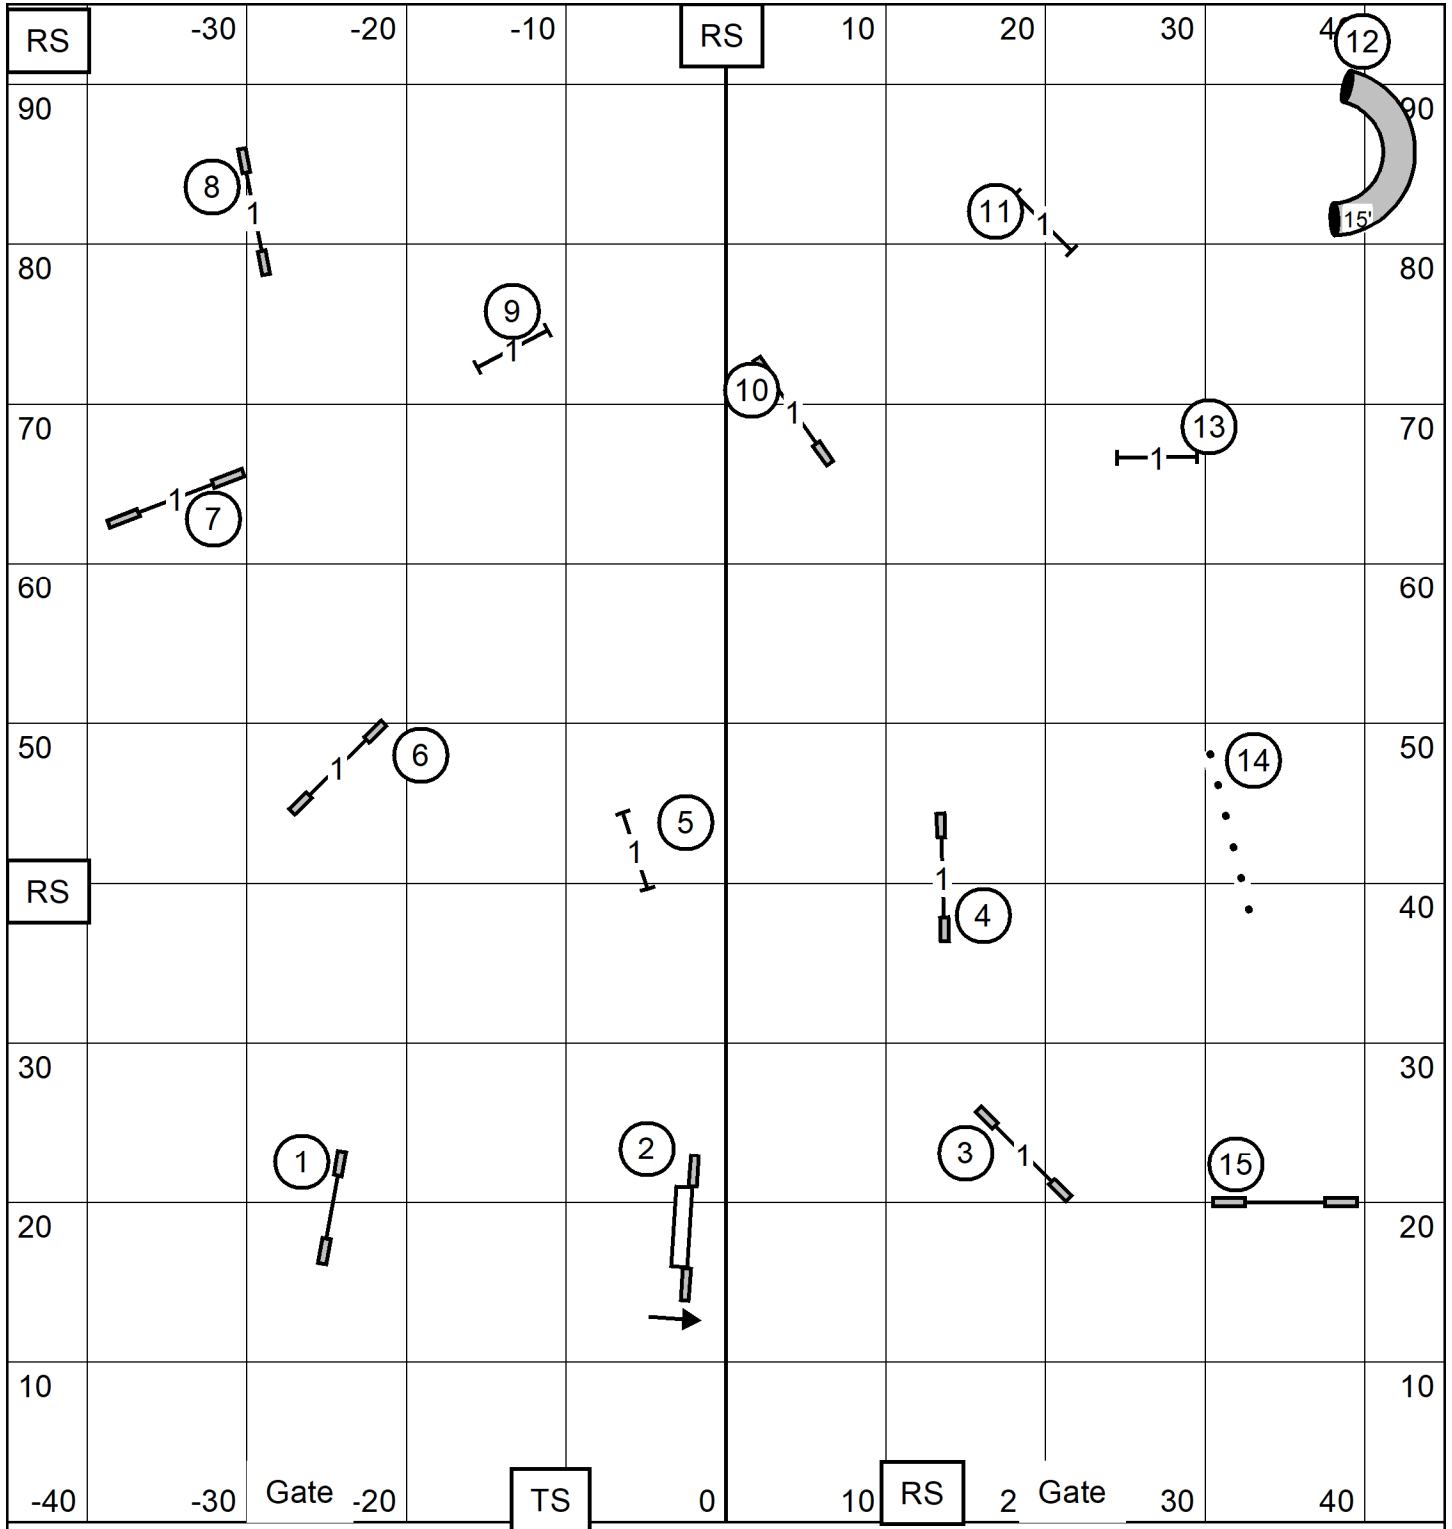

Tri-County Agility Club of Missouri
 Wentzville, MO*Feb 18, 2024
 EX/MAS JWW*Indoors on Turf 90' X 95'
 Lynn Morgan

Tri-County Agility Club of Missouri
 Wentzville, MO*Feb 18, 2024
 EX/MAS Standard*Indoors on Turf 90' X 95'
 Lynn Morgan

Tri-County Agility Club of Missouri
 Wentzville, MO*Feb 18, 2024
 Novice JWW*Indoors on Turf 90' X 95'
 Lynn Morgan

Tri-County Agility Club of Missouri
 Wentzville, MO*Feb 18, 2024
 Novice Standard*Indoors on Turf 90' X 95'
 Lynn Morgan

Tri-County Agility Club of Missouri
 Wentzville, MO*Feb 18, 2024
 Open JWW*Indoors on Turf 90' X 95'
 Lynn Morgan

Tri-County Agility Club of Missouri*
 Wentzville, MO*Feb 18, 2024
 Open Standard*Indoors on Turf 90' X 95'
 Lynn Morgan

RS -30 Gate 20 TS 10 0 10 Gate 40 RS

Tri-County Agility Club of Missouri
 Wentzville, MO*Feb 18, 2024
 Premier Standard*Indoors on Turf 90' X 95'
 Lynn Morgan

Backside 3
 Distance Challenge 3-4
 Inside Thredle 6-7
 Serp 12-13-14