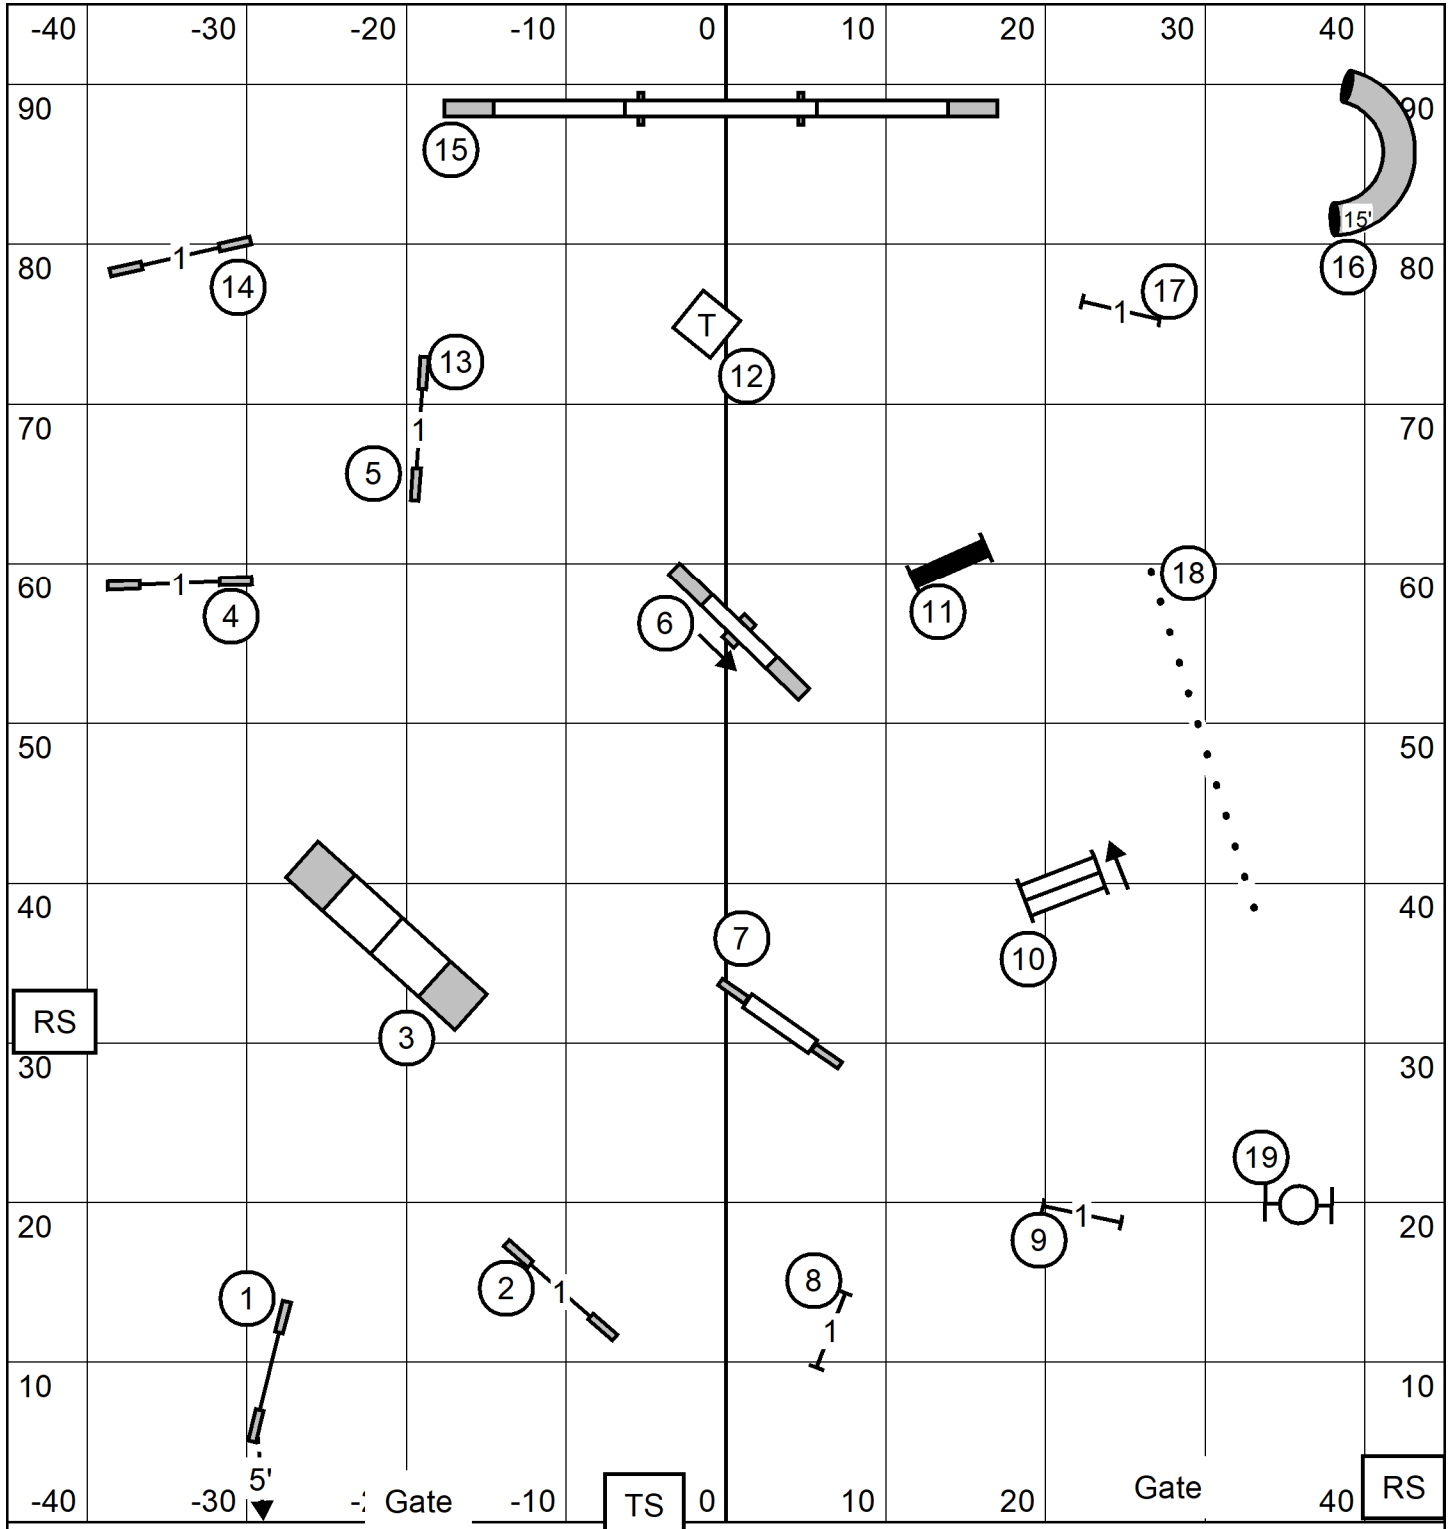

Tri-County Agility Club of Missouri
 Wentzville, MO*Feb 18, 2024
 EX/MAS JWW*Indoors on Turf 90' X 95'
 Lynn Morgan

Tri-County Agility Club of Missouri
 Wentzville, MO*Feb 18, 2024
 EX/MAS Standard*Indoors on Turf 90' X 95'
 Lynn Morgan

Tri-County Agility Club of Missouri
 Wentzville, MO*Feb 18, 2024
 Novice JWW*Indoors on Turf 90' X 95'
 Lynn Morgan

Tri-County Agility Club of Missouri
 Wentzville, MO*Feb 18, 2024
 Novice Standard*Indoors on Turf 90' X 95'
 Lynn Morgan

Tri-County Agility Club of Missouri
 Wentzville, MO*Feb 18, 2024
 Open JWW*Indoors on Turf 90' X 95'
 Lynn Morgan

Tri-County Agility Club of Missouri*
 Wentzville, MO*Feb 18, 2024
 Open Standard*Indoors on Turf 90' X 95'
 Lynn Morgan

RS -30 Gate 20 TS 10 0 10 Gate 40 RS

Tri-County Agility Club of Missouri
 Wentzville, MO*Feb 18, 2024
 Premier Standard*Indoors on Turf 90' X 95'
 Lynn Morgan

Backside 3
 Distance Challenge 3-4
 Inside Thredle 6-7
 Serp 12-13-14