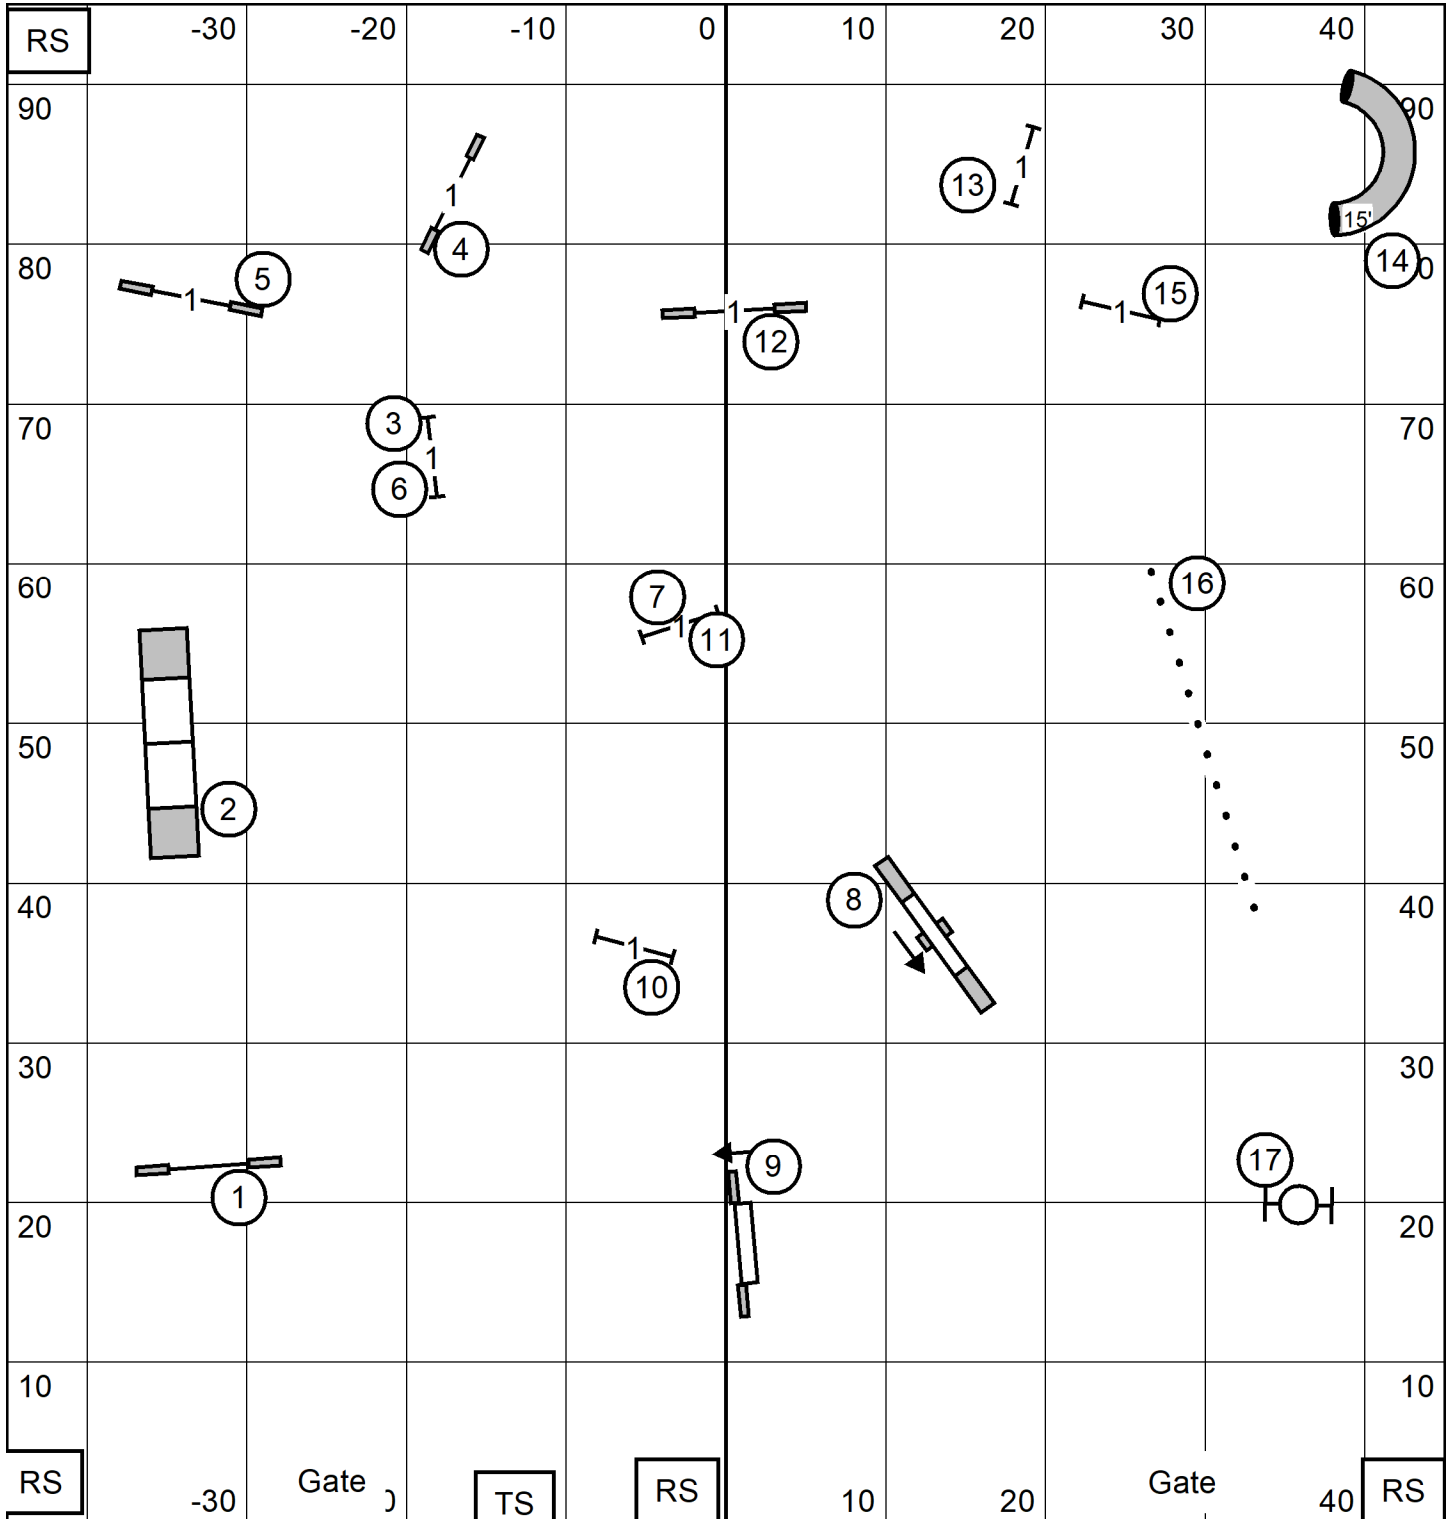

Tri-County Agility Club of Missouri
 Wentzville, MO*Feb 18, 2024
 Open JWW*Indoors on Turf 90' X 95'
 Lynn Morgan

Tri-County Agility Club of Missouri*
 Wentzville, MO*Feb 18, 2024
 Open Standard*Indoors on Turf 90' X 95'
 Lynn Morgan

RS -30 Gate 20 TS 10 0 10 Gate 40 RS

Tri-County Agility Club of Missouri
 Wentzville, MO*Feb 18, 2024
 Premier Standard*Indoors on Turf 90' X 95'
 Lynn Morgan

Backside 3
 Distance Challenge 3-4
 Inside Thredle 6-7
 Serp 12-13-14