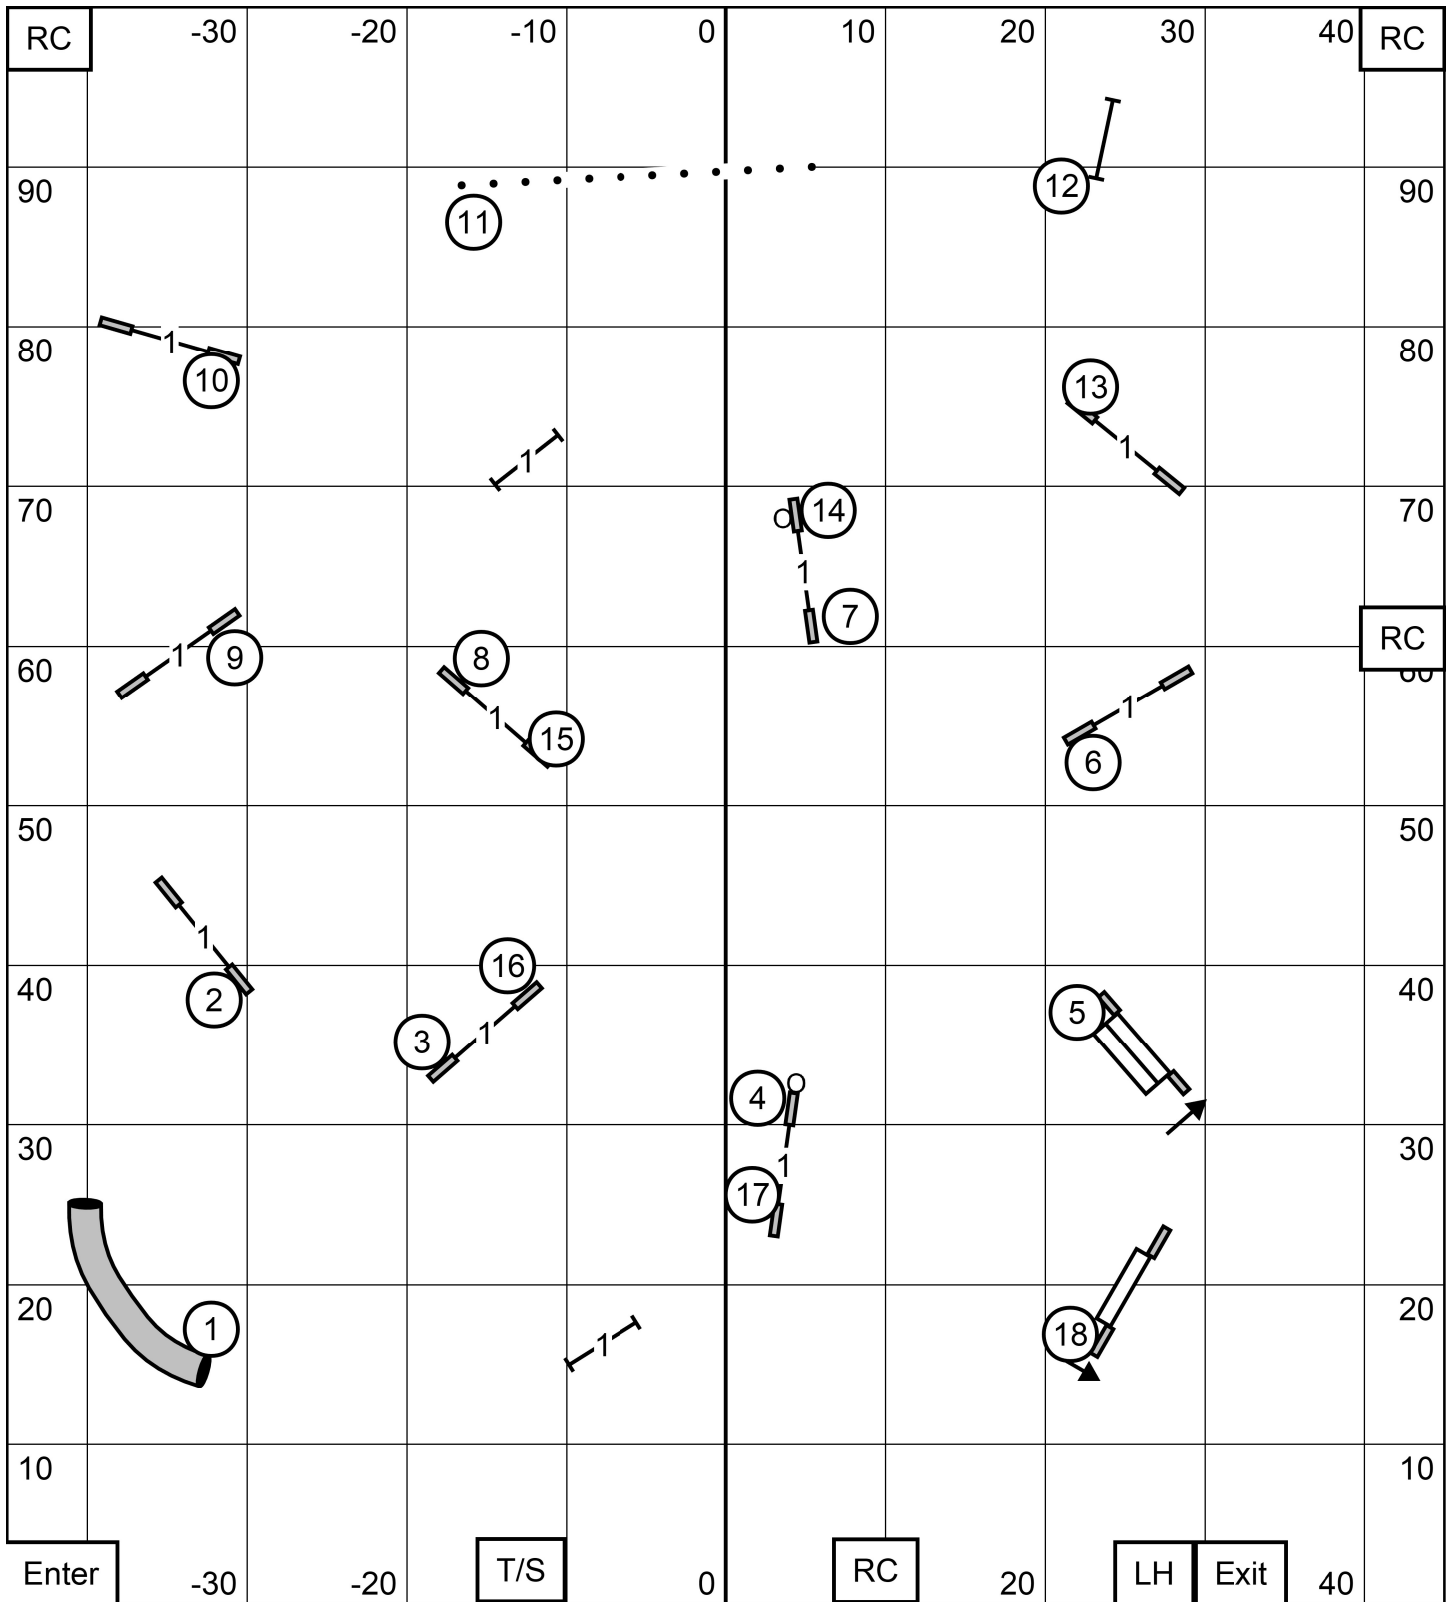

Excellent/Master JWW

Saturday, 6/25/2022
Judge: Beth Willingham

Old English Sheepdog Club of America

Wood River, IL
Indoors on Turf