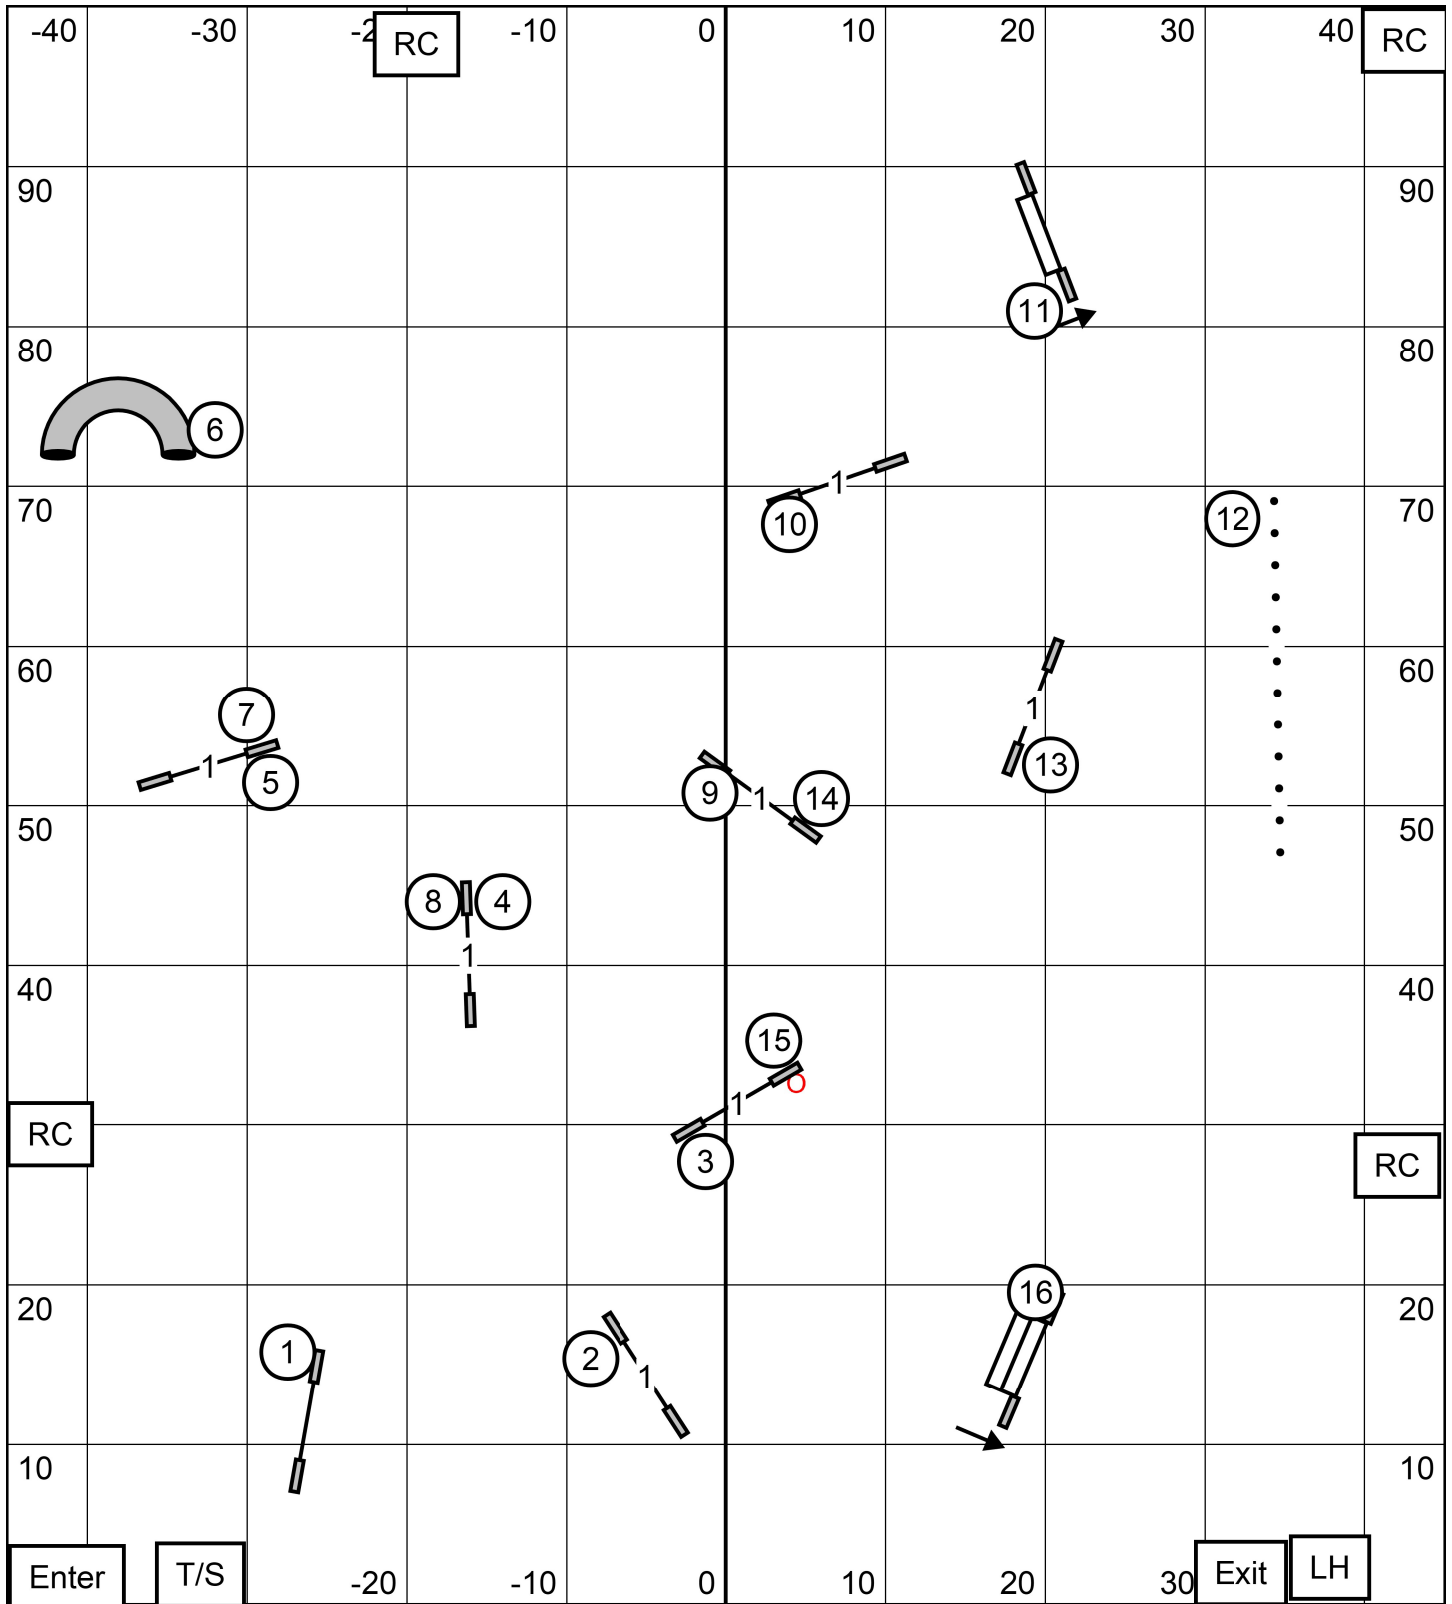

Open JWW

Friday, 6/24/2022

Judge: Beth Willingham

Old English Sheepdog Club of America

Wood River, IL

Indoors on Turf