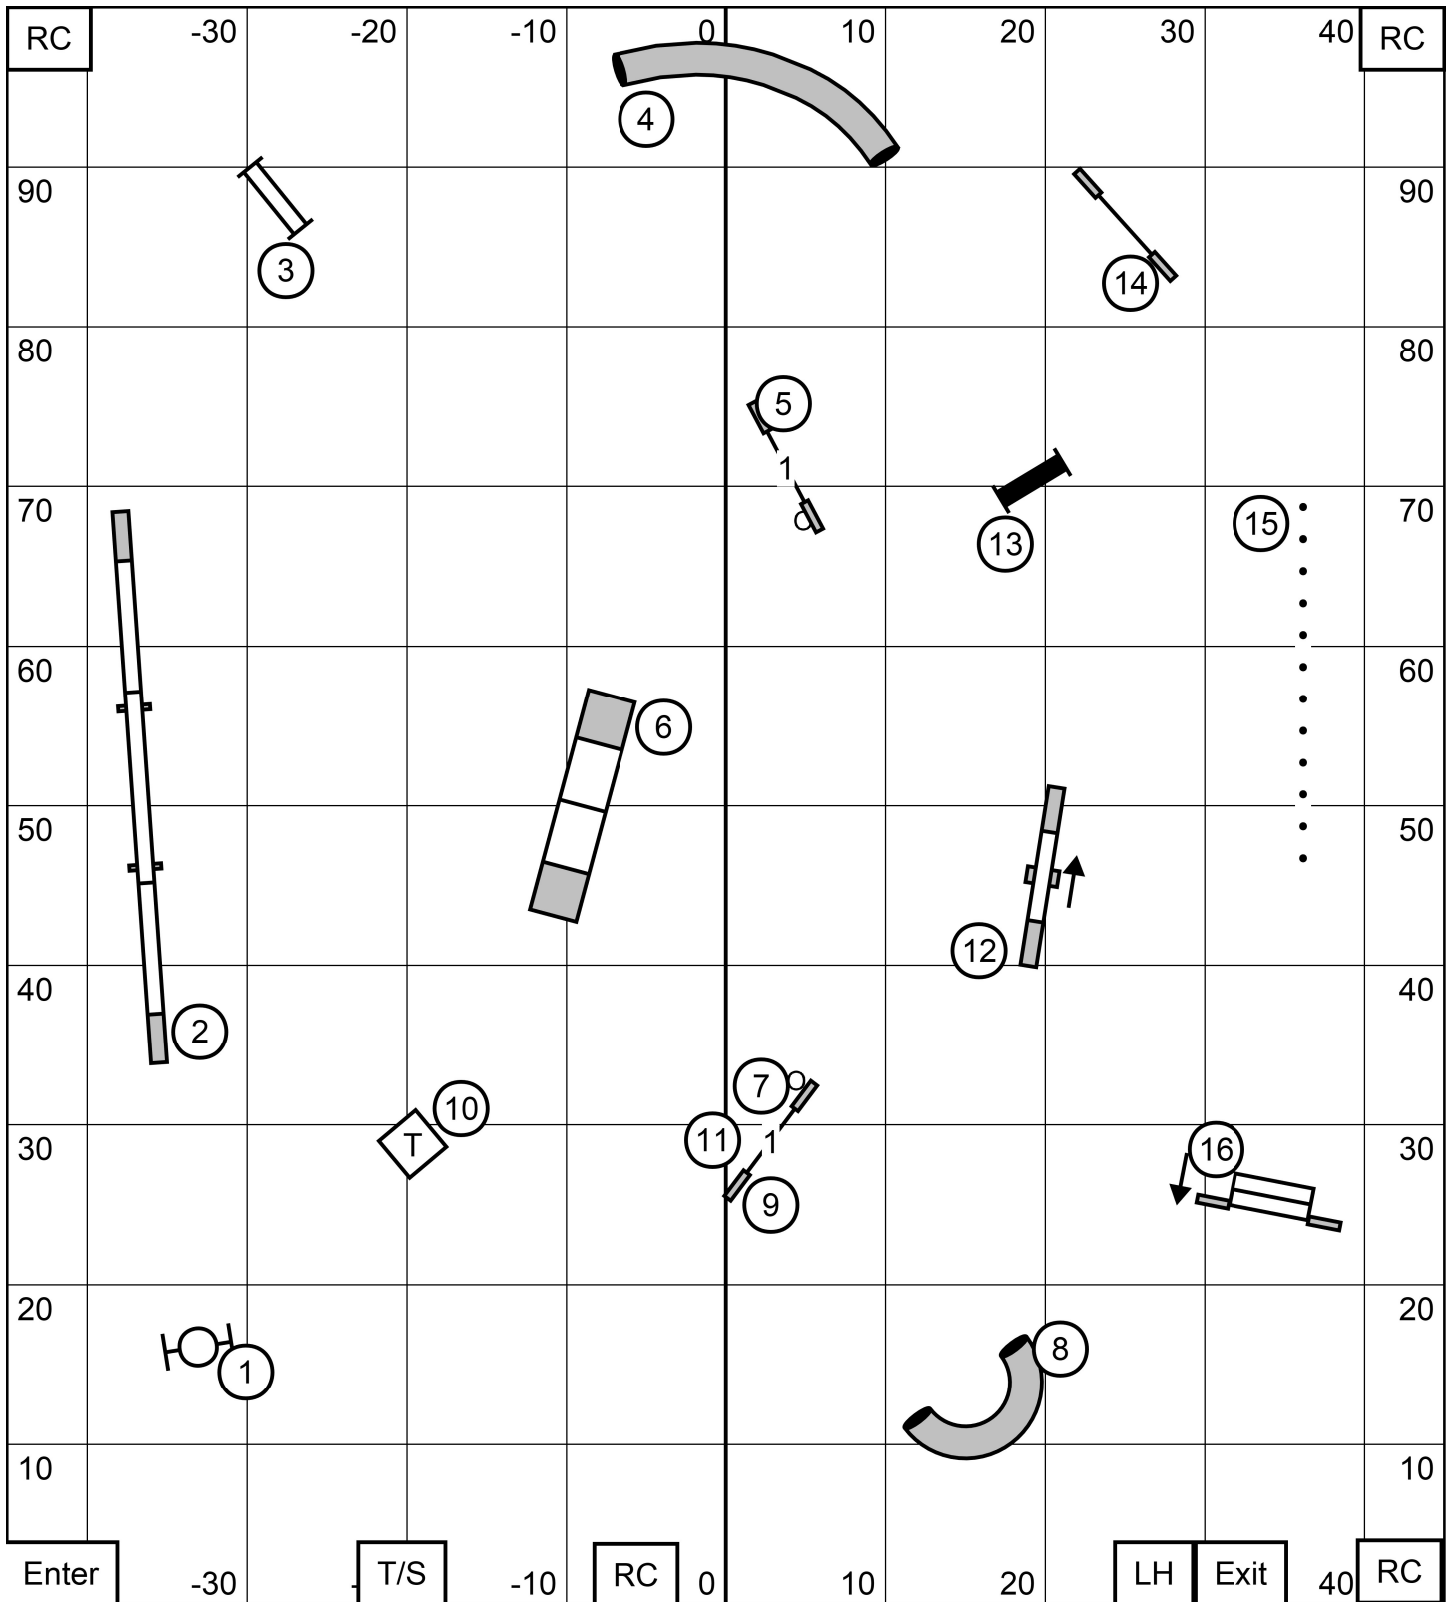

Open Standard

Saturday, 6/25/2022
Judge: Beth Willingham

Old English Sheepdog Club of America

Wood River, IL
Indoors on Turf