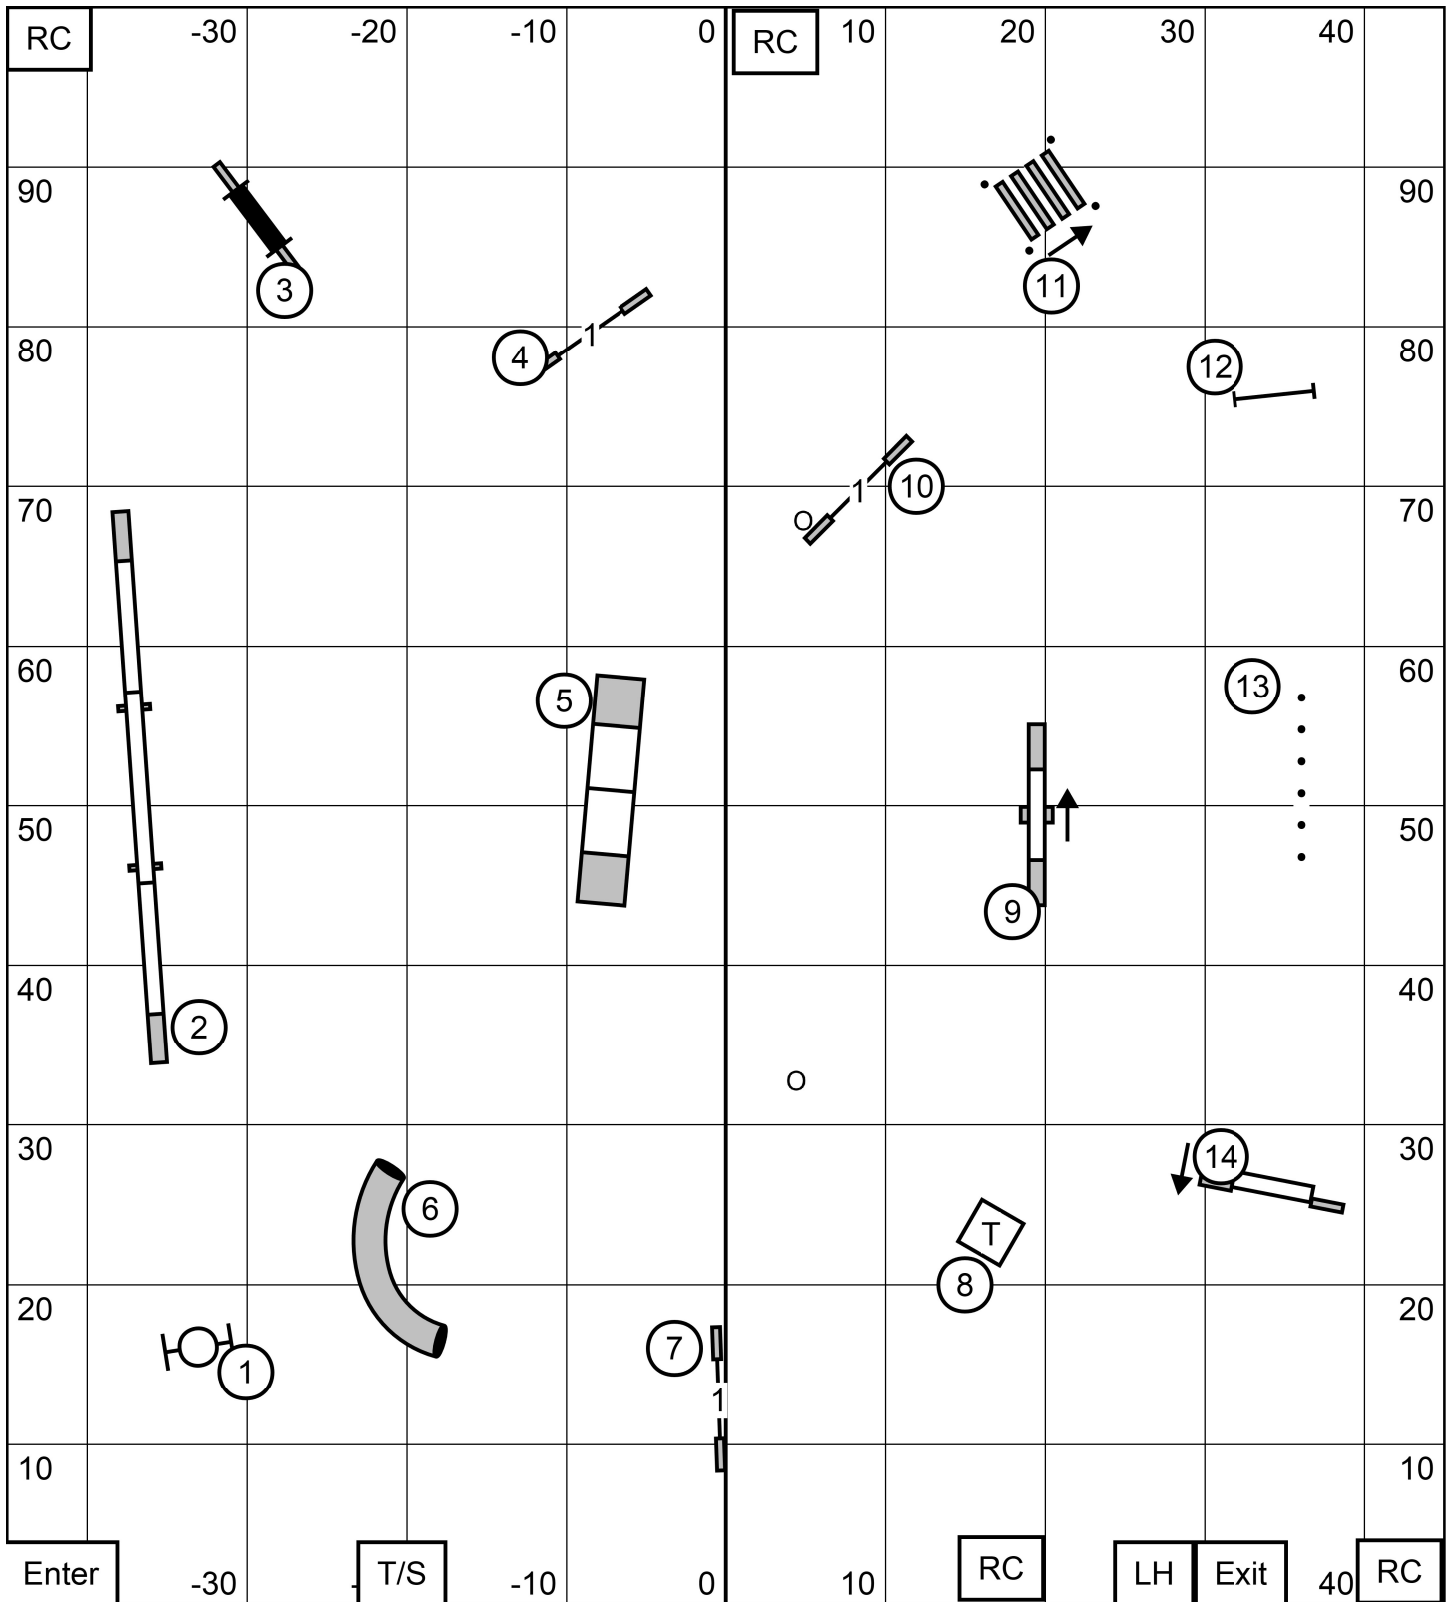

**Old English Sheepdog
Club of America**

Wood River, IL
Indoors on Turf

Open Standard

Saturday, 6/25/2022
 Judge: Beth Willingham

Old English Sheepdog Club of America

Wood River, IL
 Indoors on Turf

Novice Standard