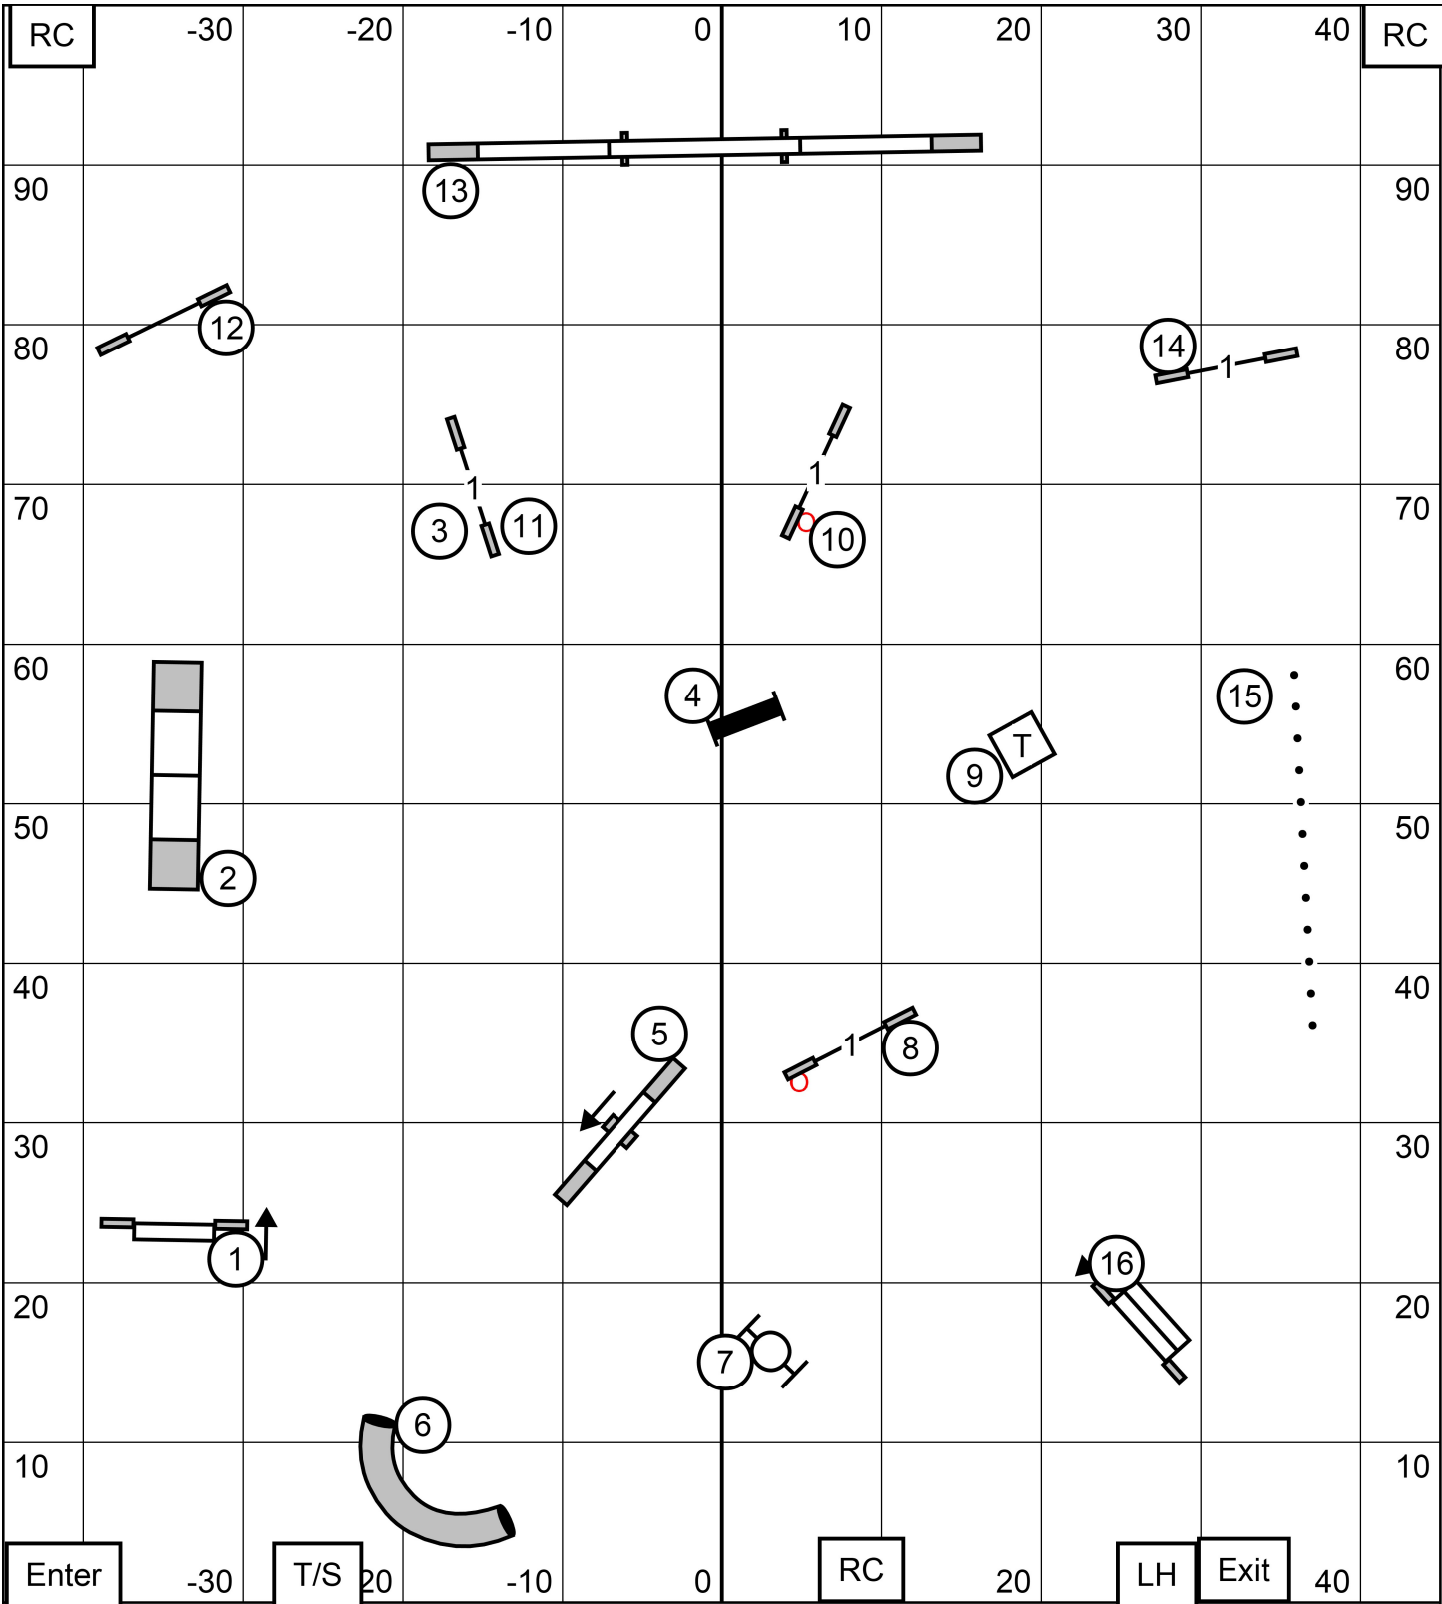

Open Standard

Sunday, 6/26/2022
Judge: Beth Willingham

Old English Sheepdog Club of America

Wood River, IL
Indoors on Turf