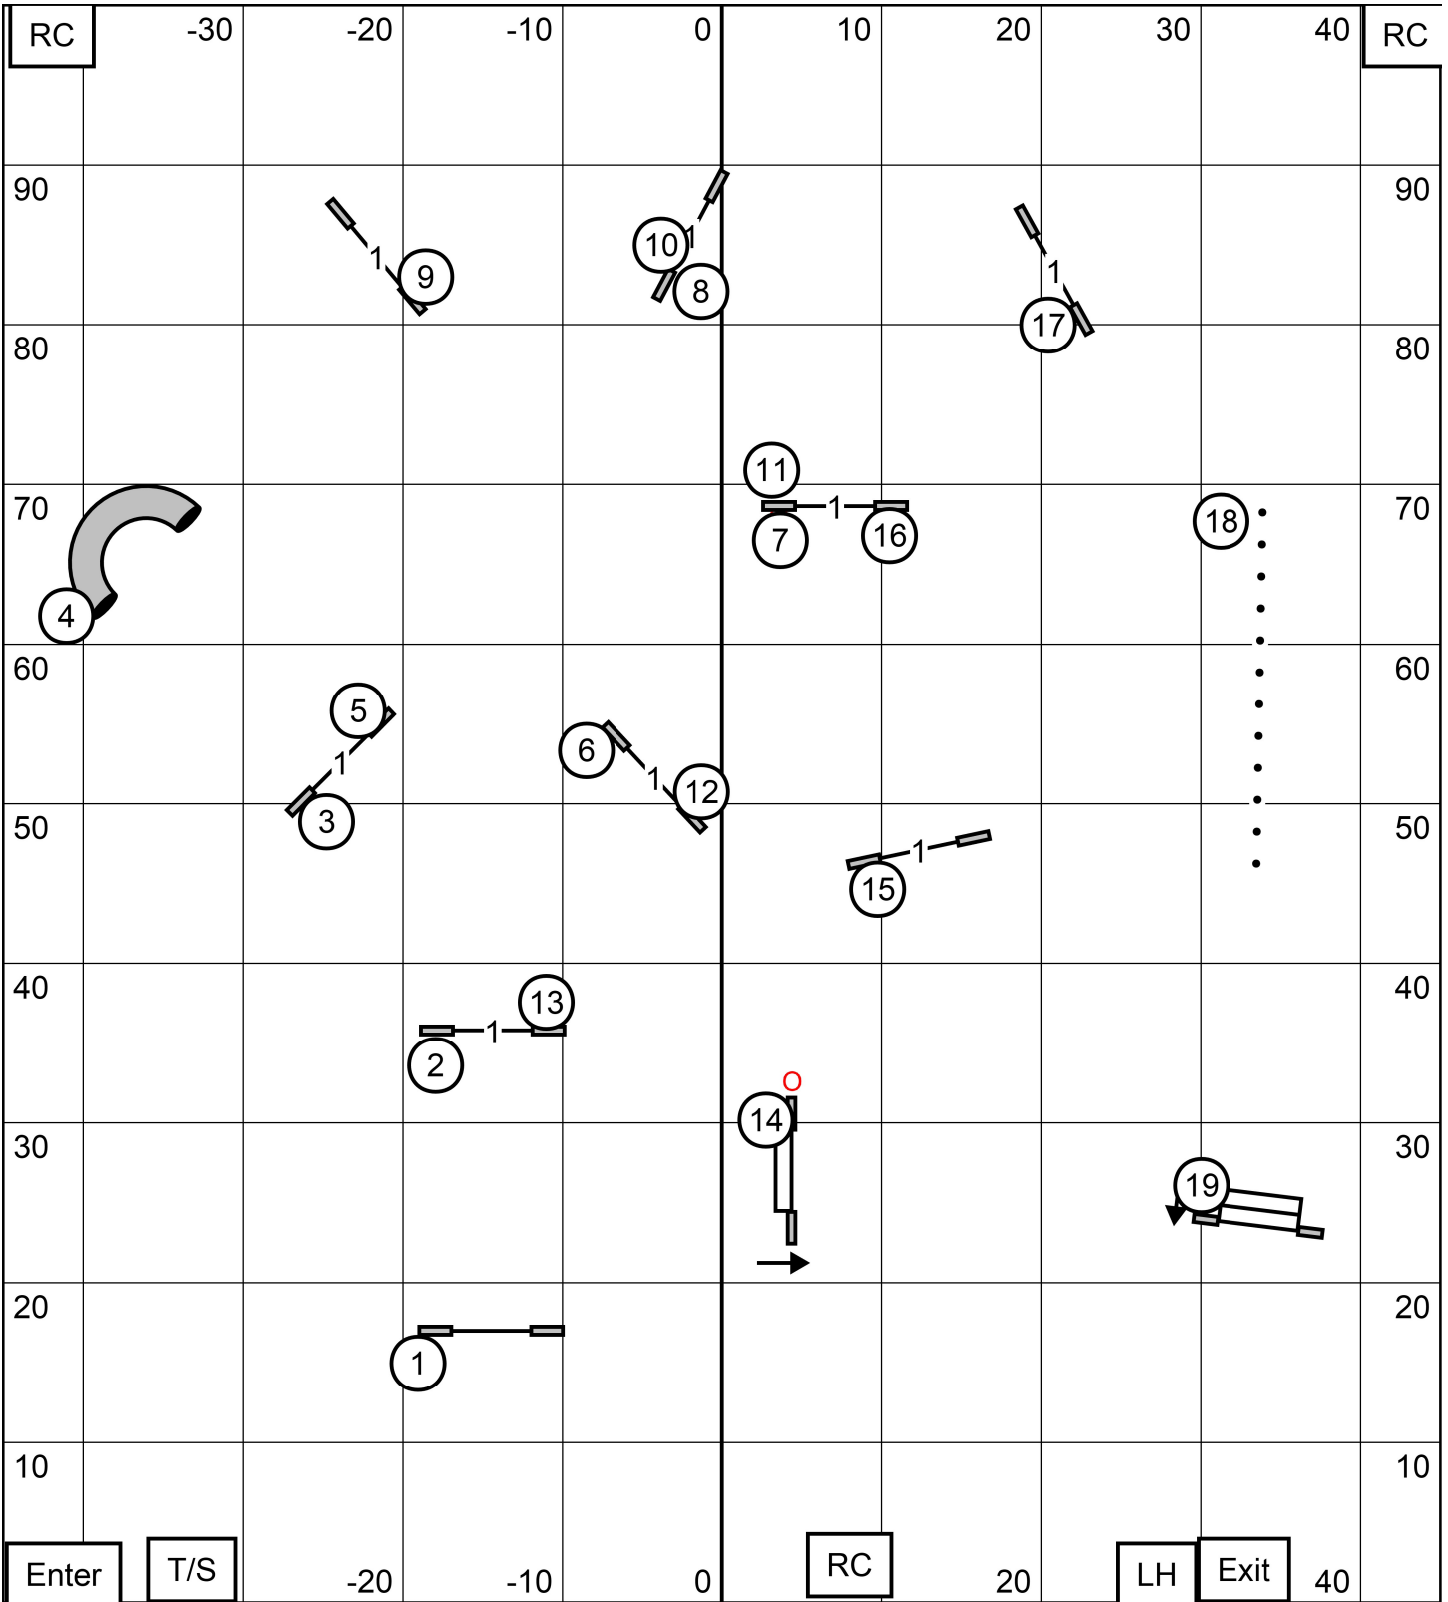

Excellent/Master JWW

Sunday, 6/26/2022
Judge: Beth Willingham

**Old English Sheepdog
Club of America**

Wood River, IL
Indoors on Turf