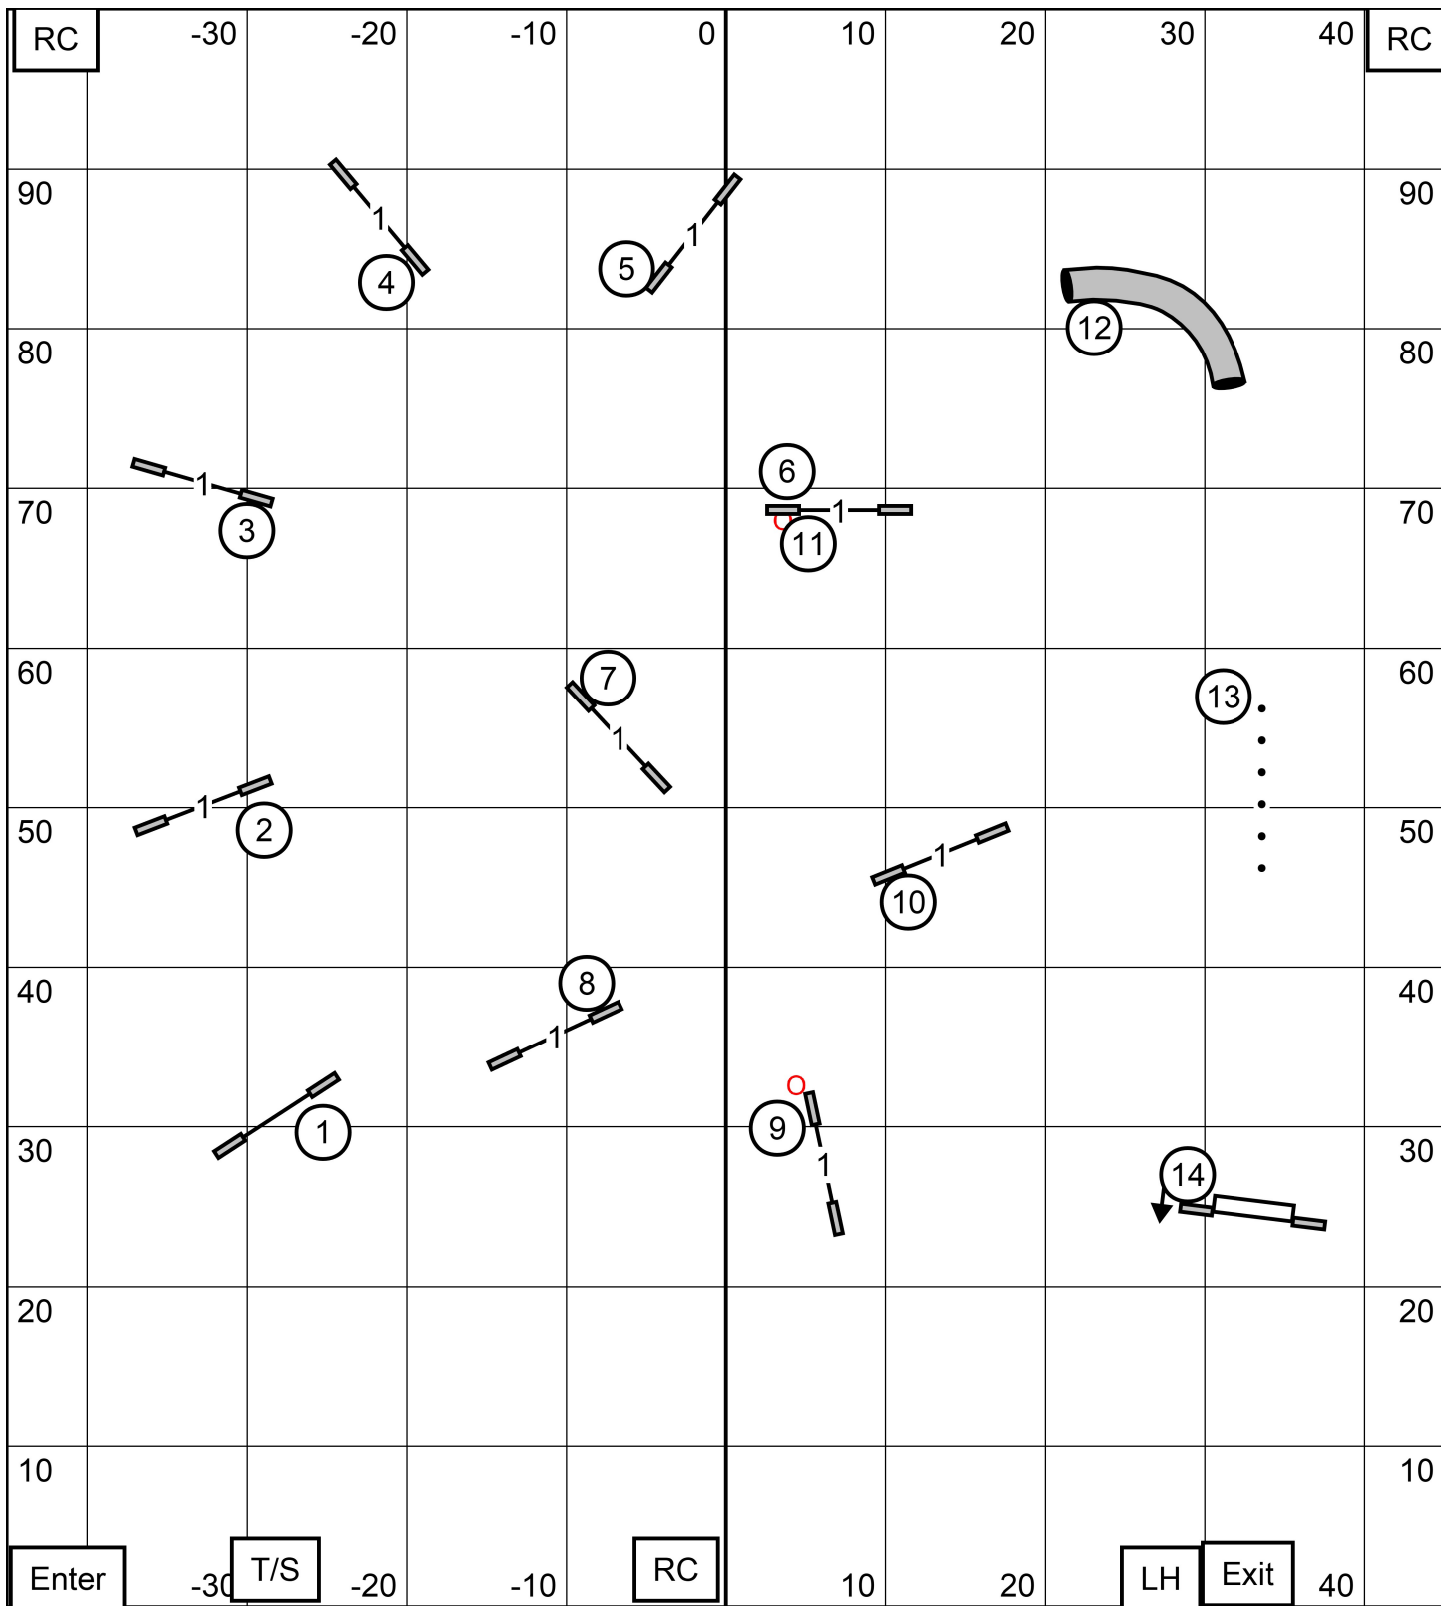

Open JWW

Sunday, 6/26/2022

Judge: Beth Willingham

Old English Sheepdog Club of America

Wood River, IL

Indoors on Turf

Novice JWW
 Sunday, 6/26/2022
 Judge: Beth Willingham

**Old English Sheepdog
 Club of America**
 Wood River, IL
 Indoors on Turf