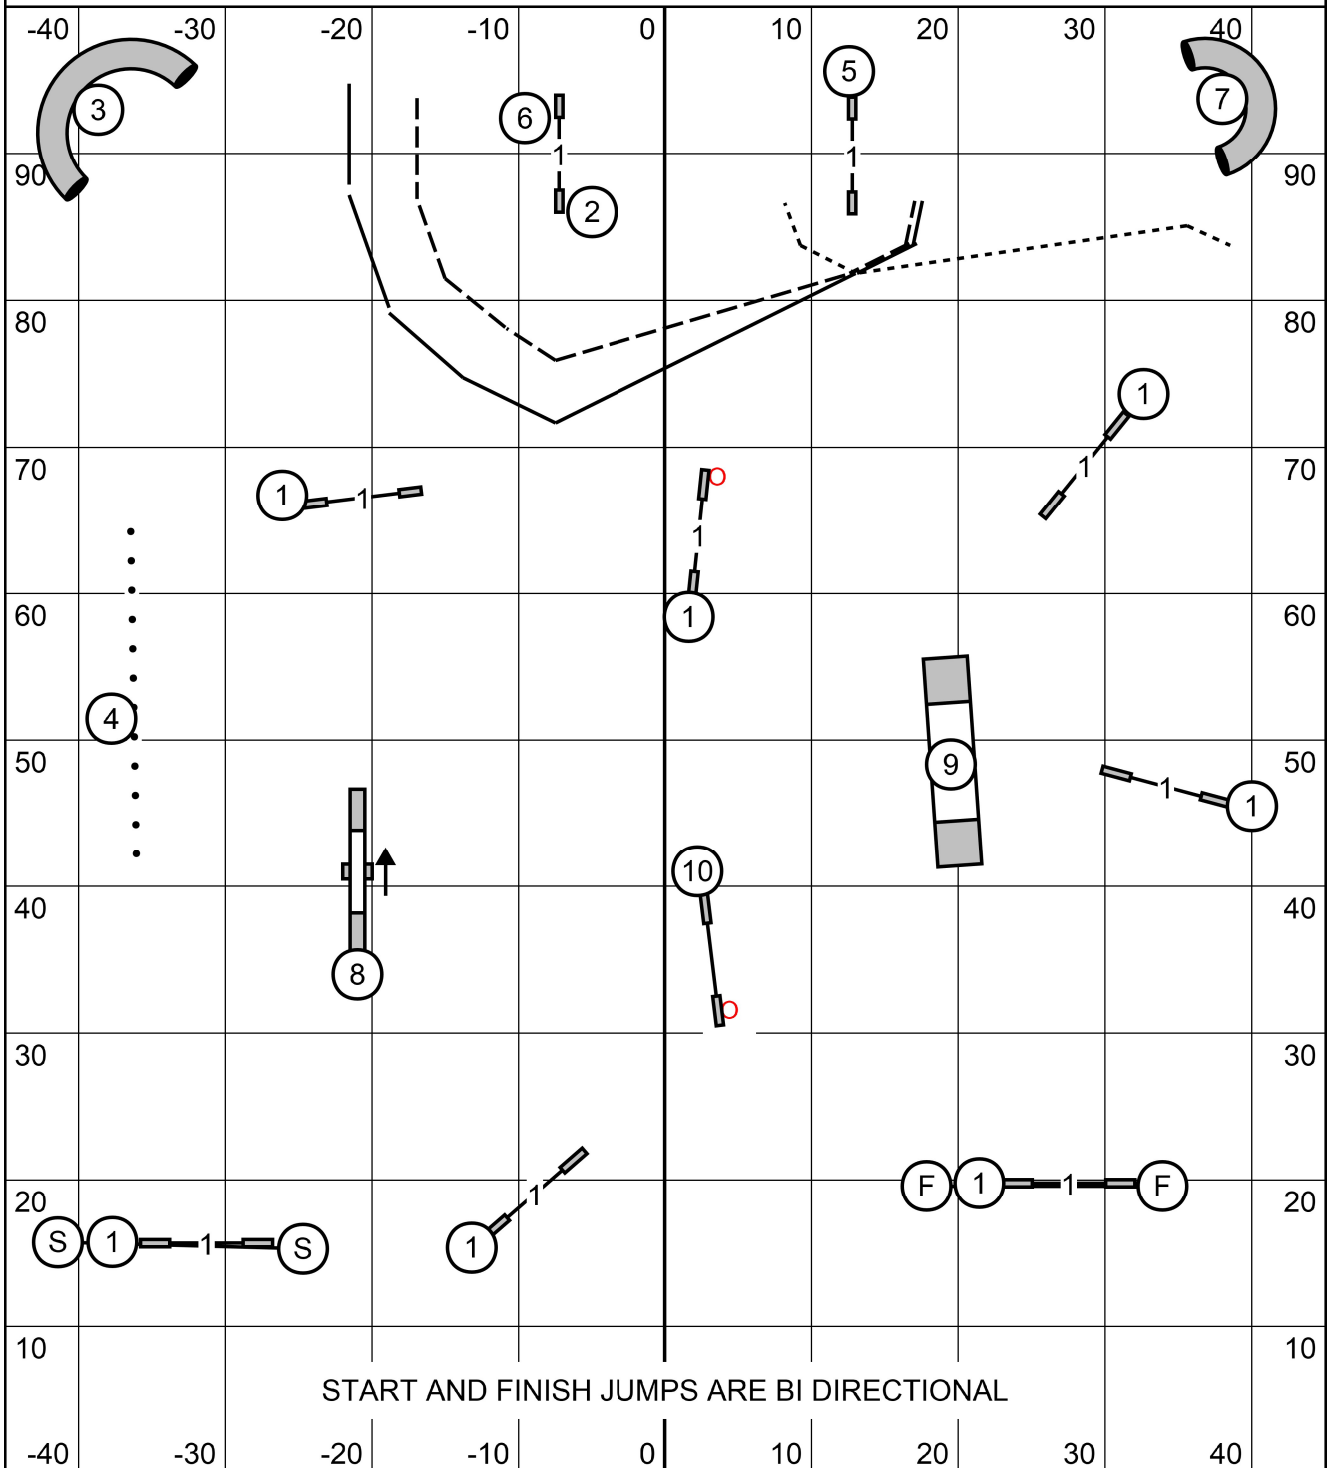

EX/Masters ———
 60 points + SB
 6-5-2 in flow
 (SB+27pts)

Open - - - -
 55 points + SB
 6-5 (SB + 24 pts) or
 5-2 (SB + 28 pts)

Novice - - - - -
 50 points + SB
 5-7 or 7-5
 (SB+18 pts)

4"P 41 sec
 8"R, 8"P, 12"P 38 sec
 12"R, 16"R, 16"P, 20"P 35 sec
 20"R, 24"R, 24"C 32 sec