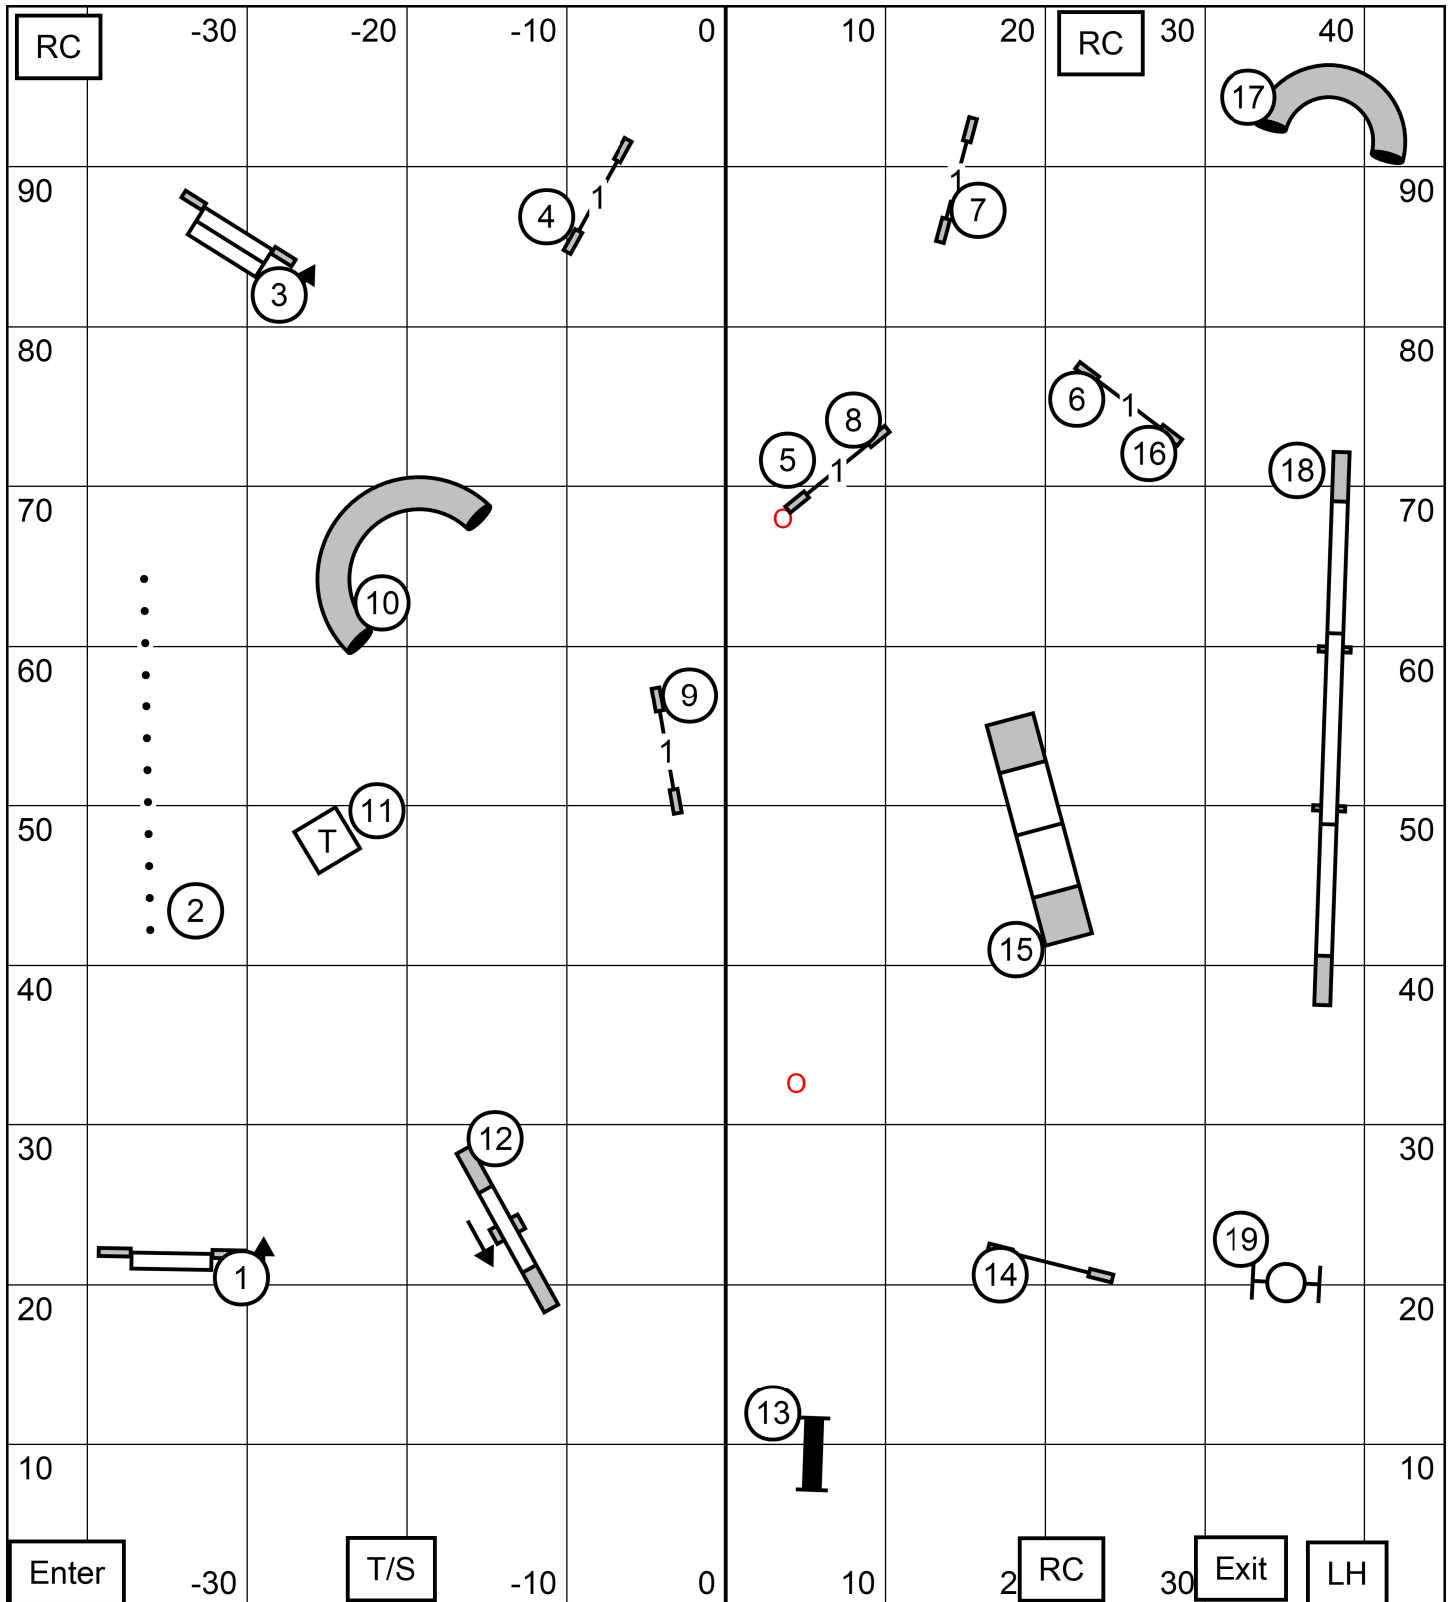

Novice JWW

Friday, 6/24/2022

Judge: Beth Willingham

Old English Sheepdog Club of America

Wood River, IL

Indoors on Turf

Excellent/Master Standard

Friday, 6/24/2022
 Judge: Beth Willingham