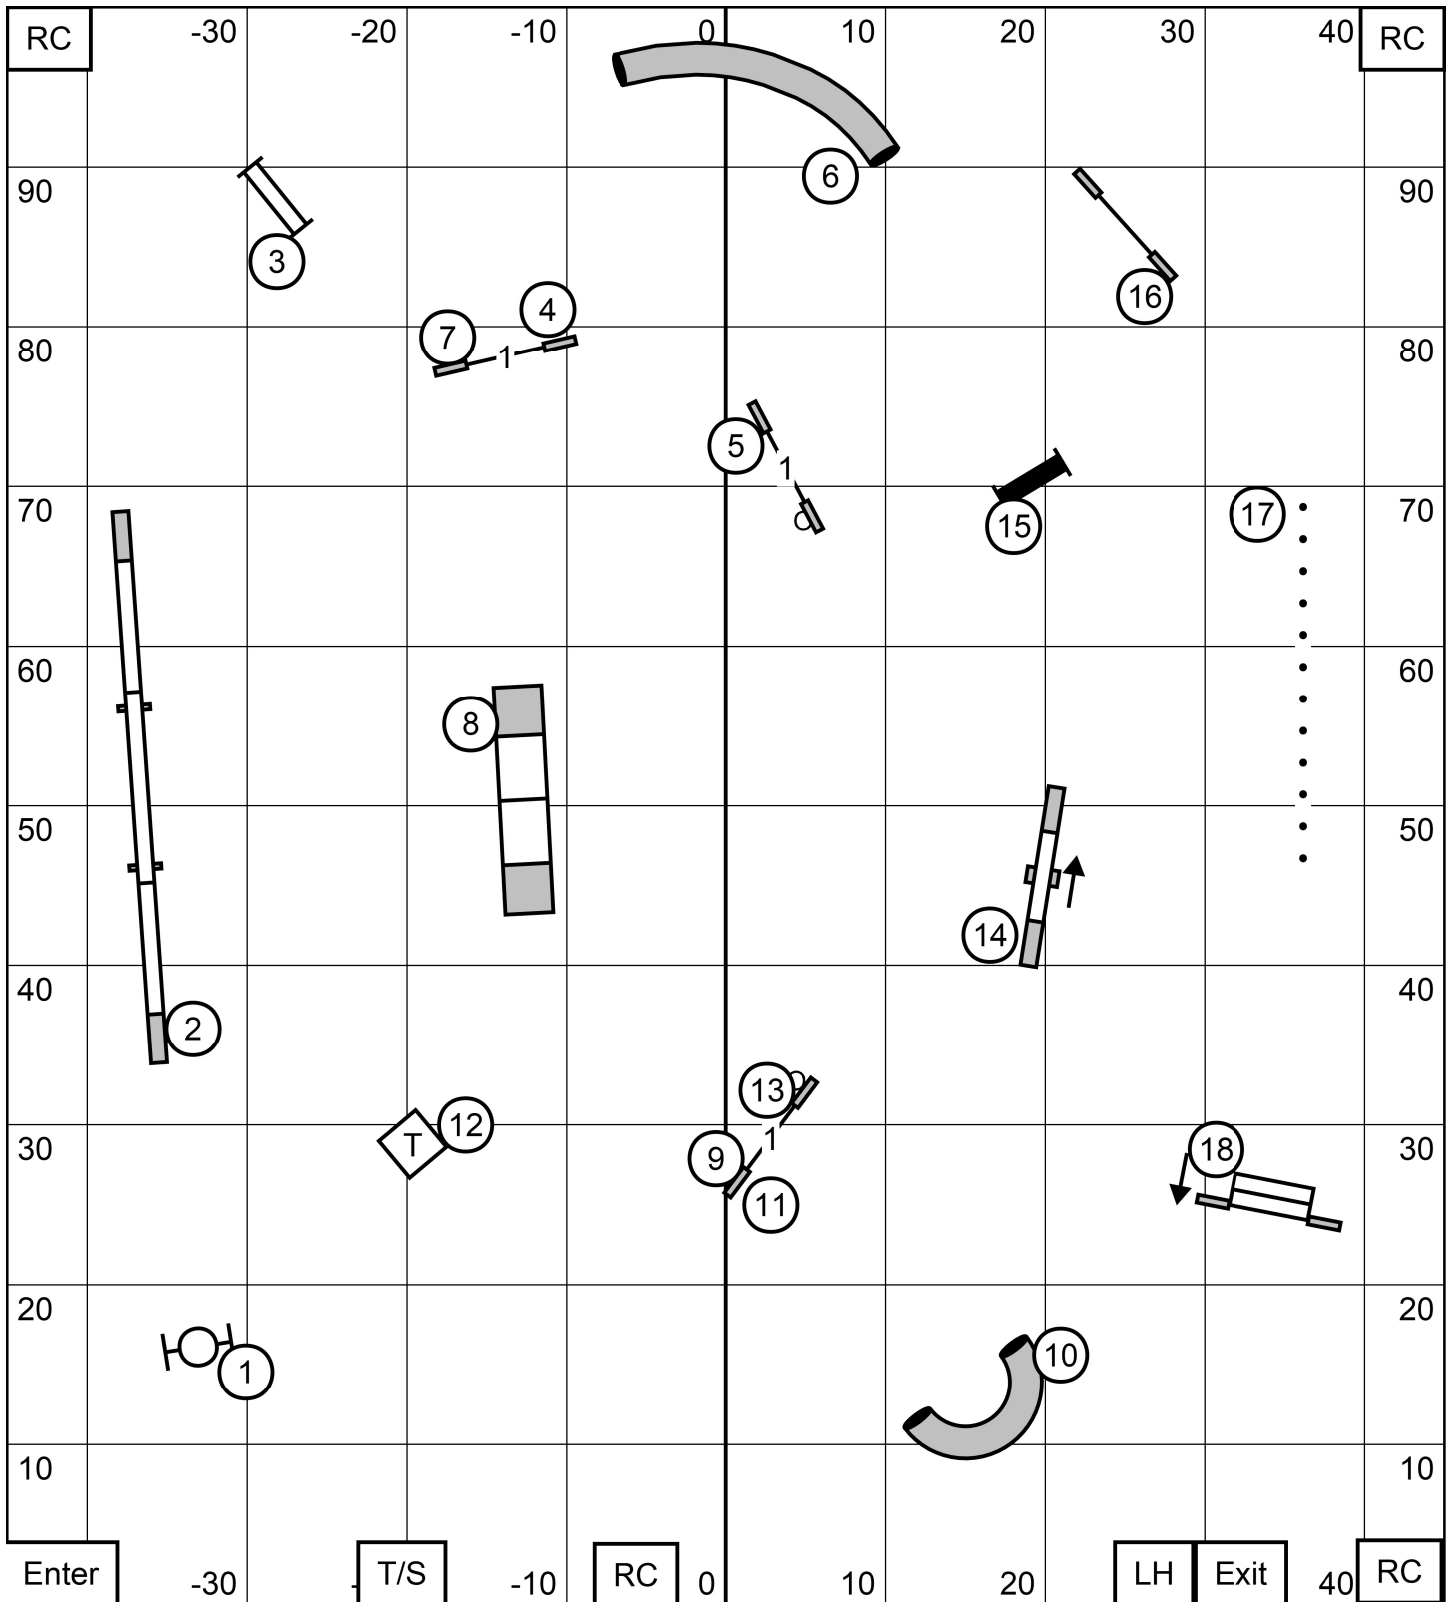

**Excellent/Master
Standard**

Saturday, 6/25/2022
Judge: Beth Willingham

**Old English Sheepdog
Club of America**

Wood River, IL
Indoors on Turf