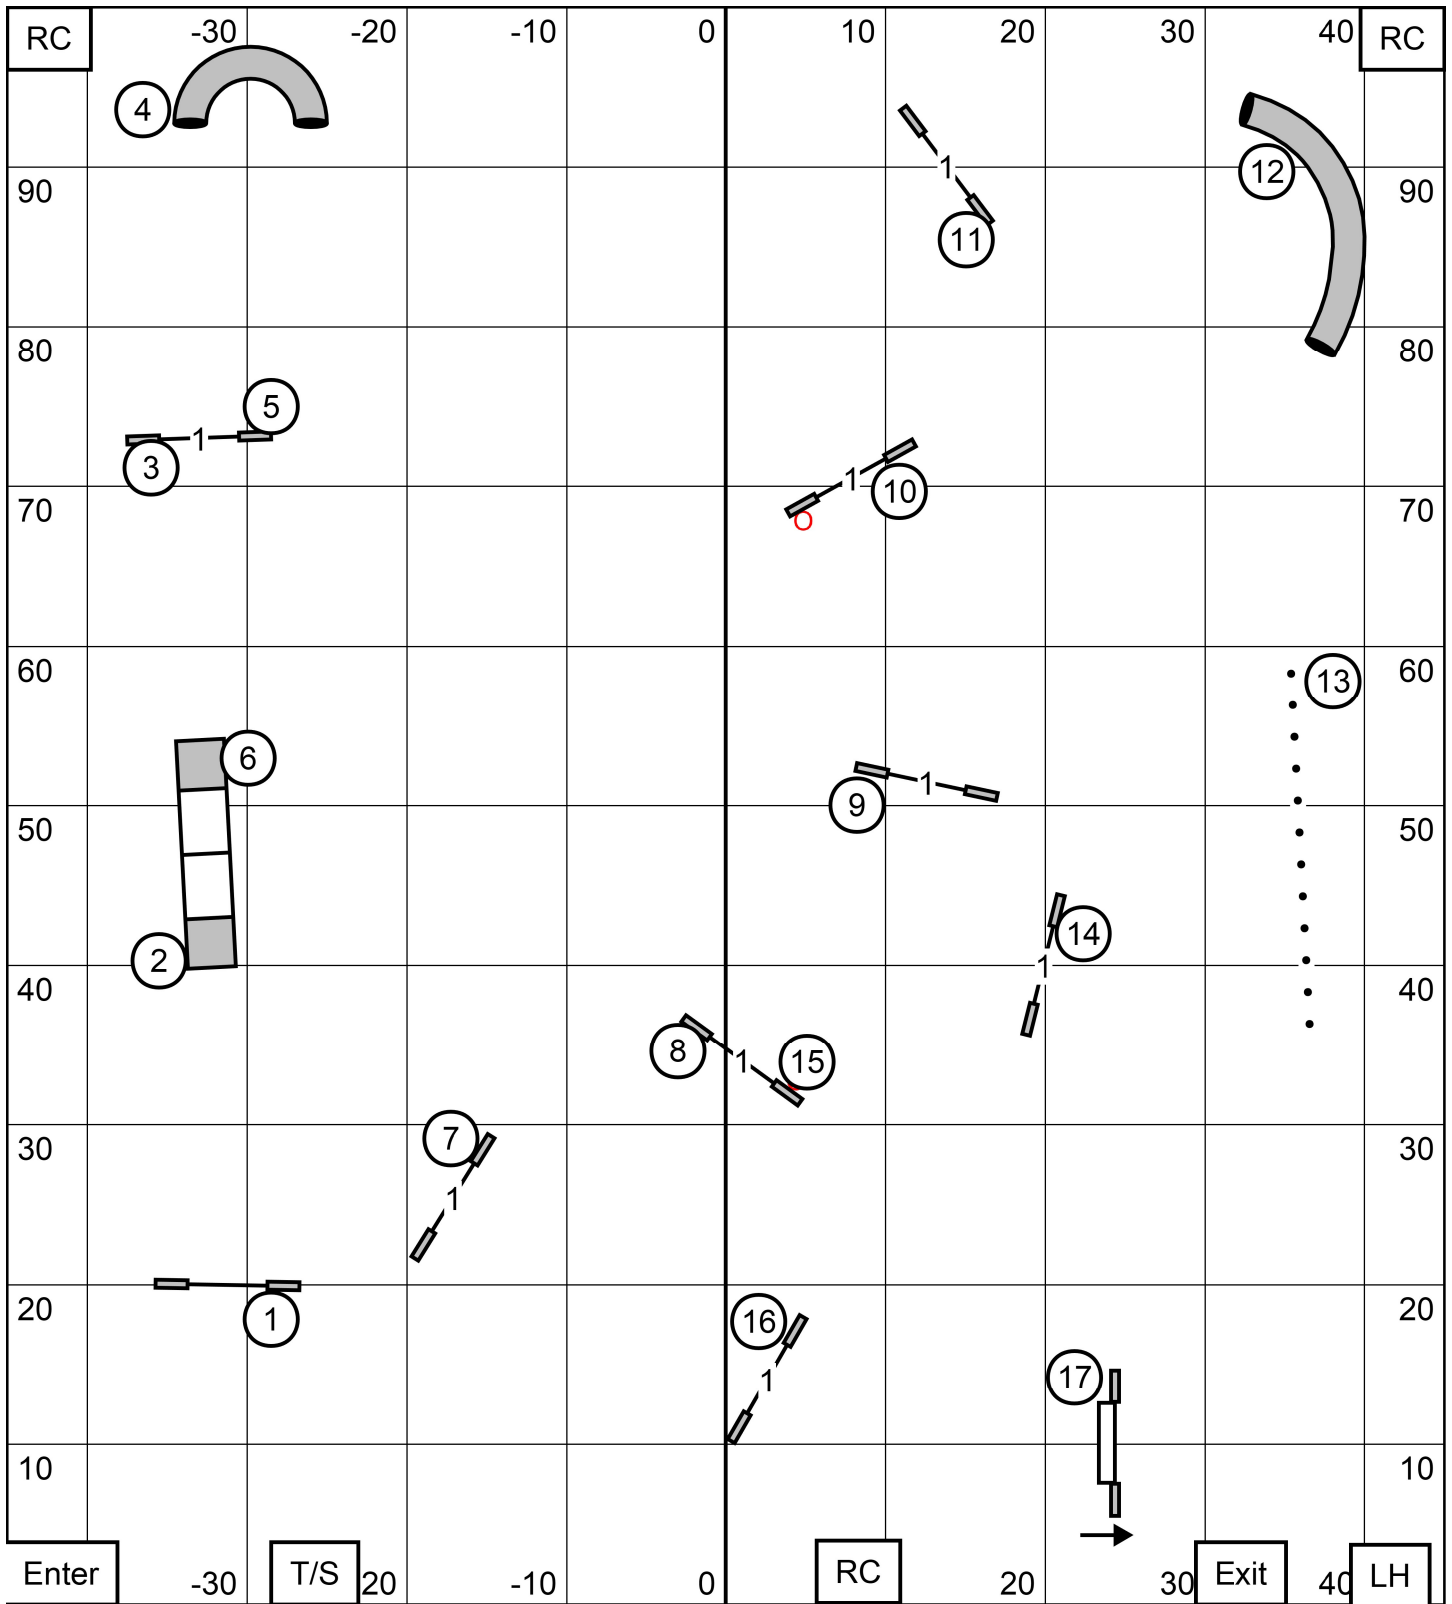

Wood River, IL
 Indoors on Turf

Novice Standard

Sunday, 6/26/2022
 Judge: Beth Willingham

Old English Sheepdog Club of America

Wood River, IL
 Indoors on Turf

T2B

Sunday, 6/26/2022
 Judge: Beth Willingham

Old English Sheepdog Club of America