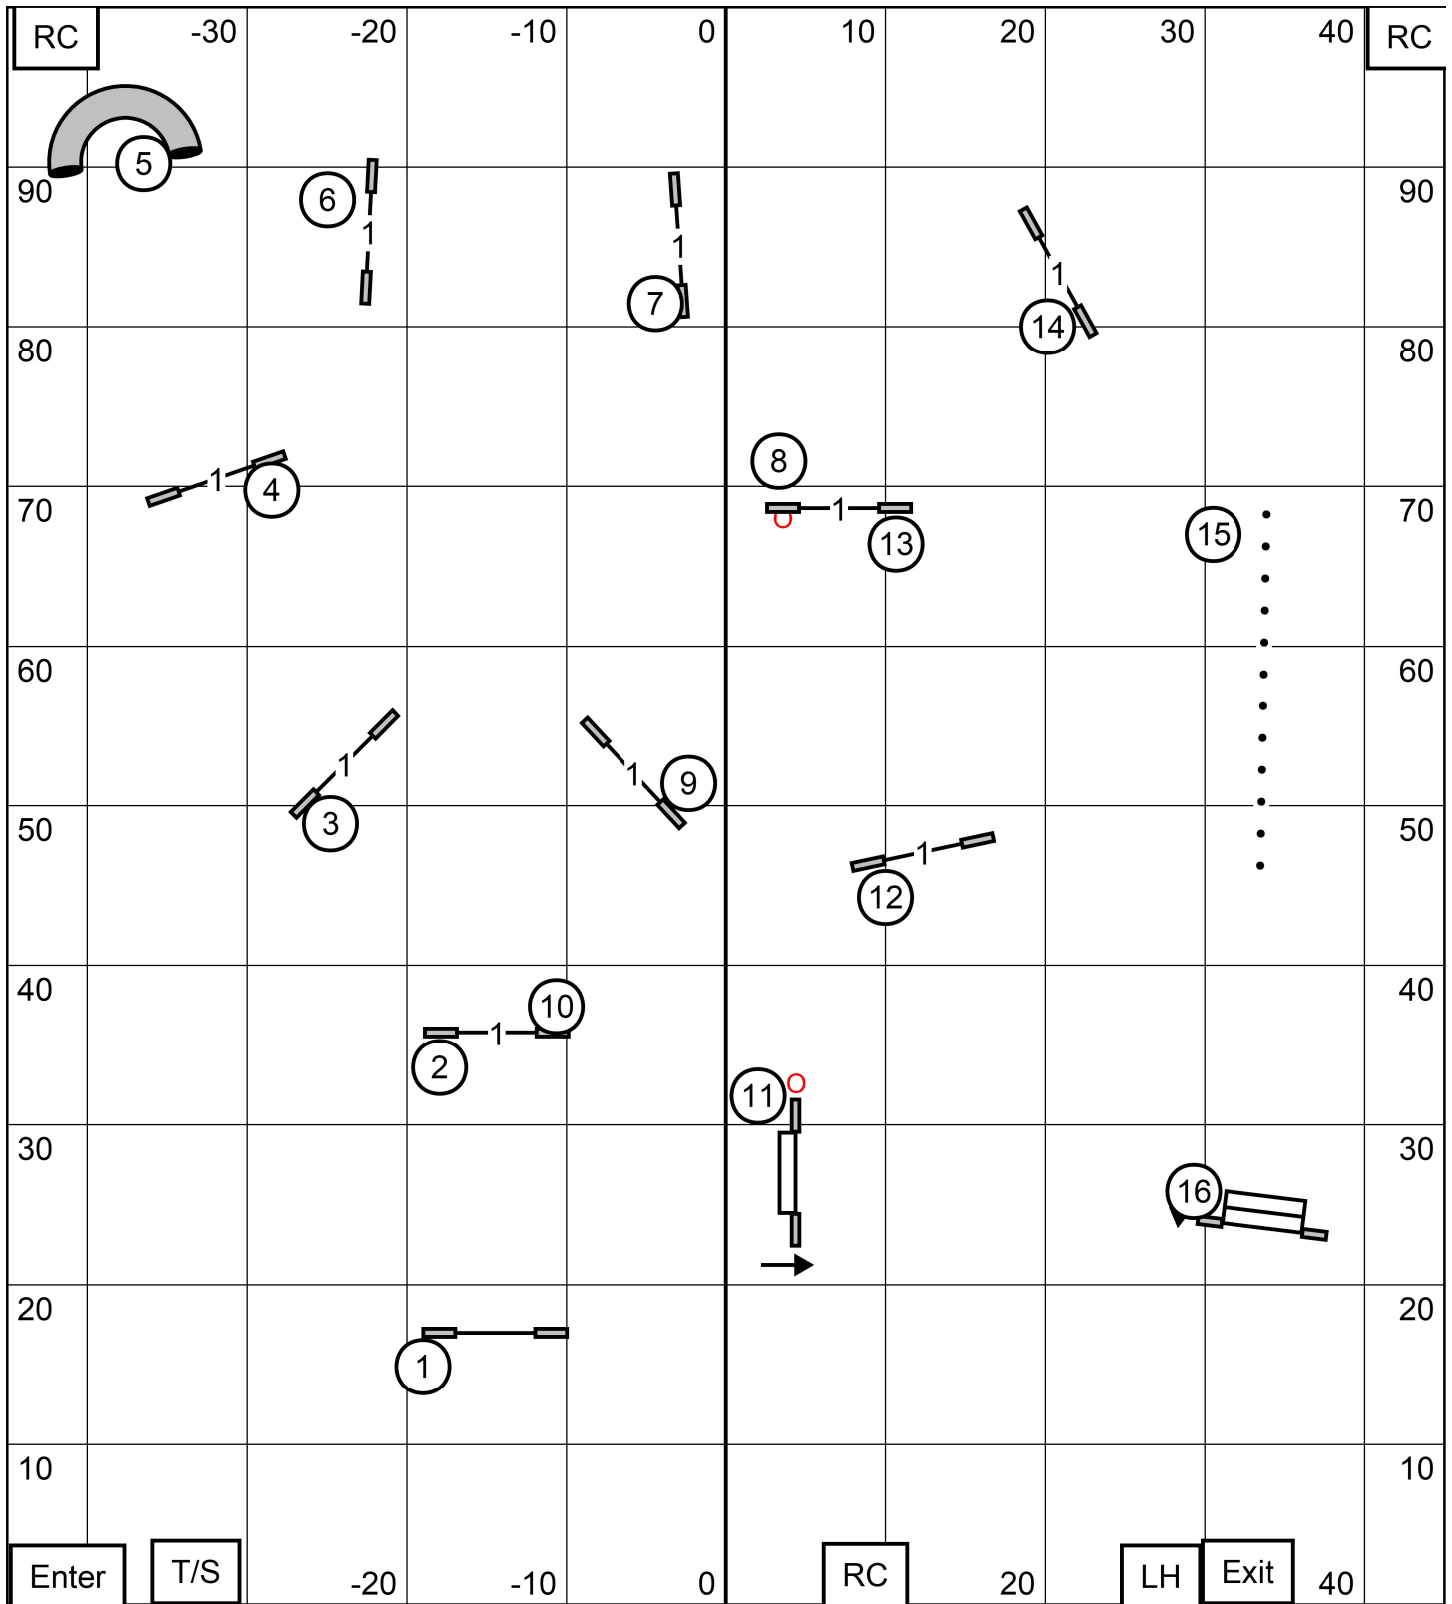

Open JWW

Sunday, 6/26/2022

Judge: Beth Willingham

Old English Sheepdog Club of America

Wood River, IL

Indoors on Turf