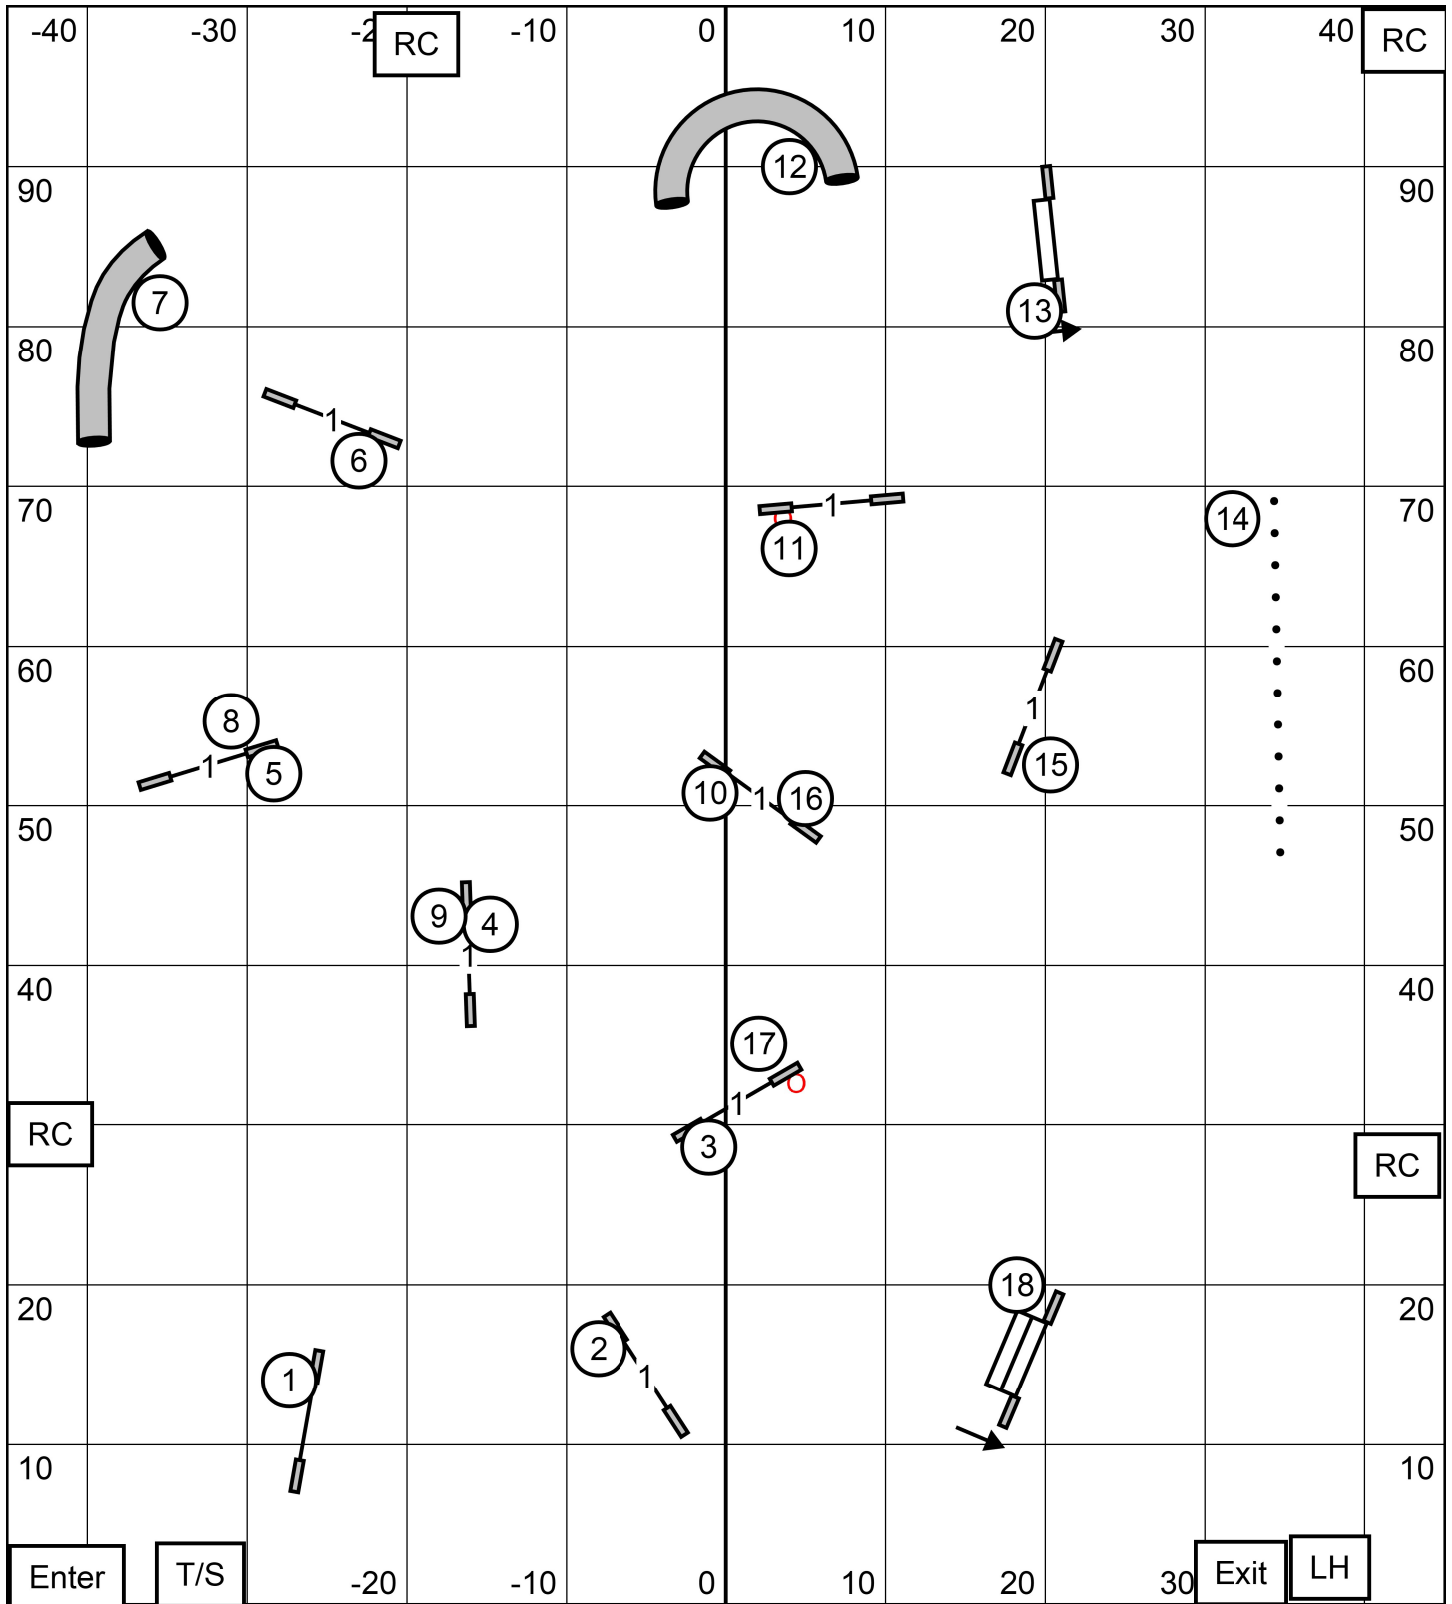

Excellent/Master JWW

Friday, 6/24/2022

Judge: Beth Willingham

Old English Sheepdog Club of America

Wood River, IL

Indoors on Turf