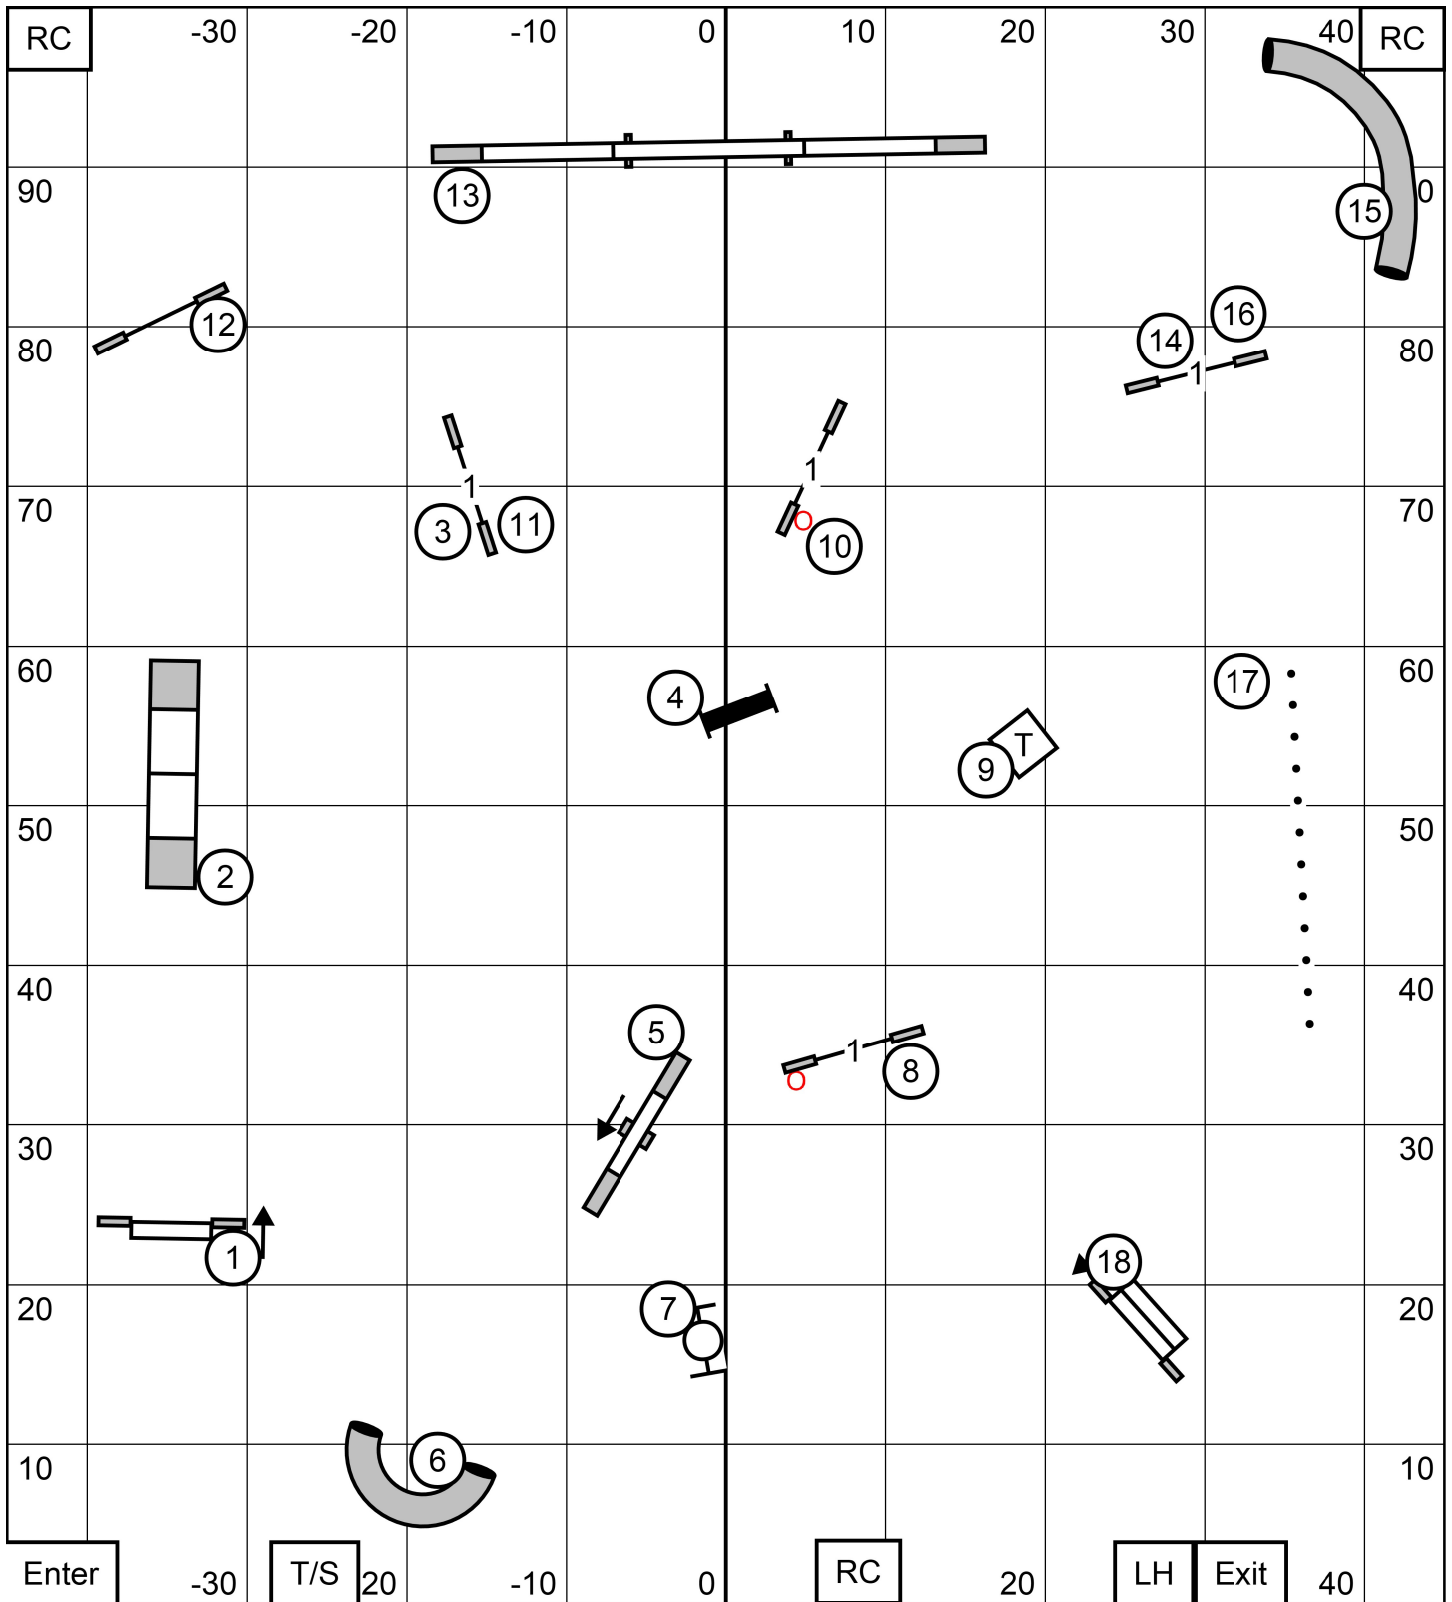

Open JWW

Sunday, 6/26/2022

Judge: Beth Willingham

Old English Sheepdog Club of America

Wood River, IL

Indoors on Turf

Novice JWW
 Sunday, 6/26/2022
 Judge: Beth Willingham

**Old English Sheepdog
 Club of America**
 Wood River, IL
 Indoors on Turf