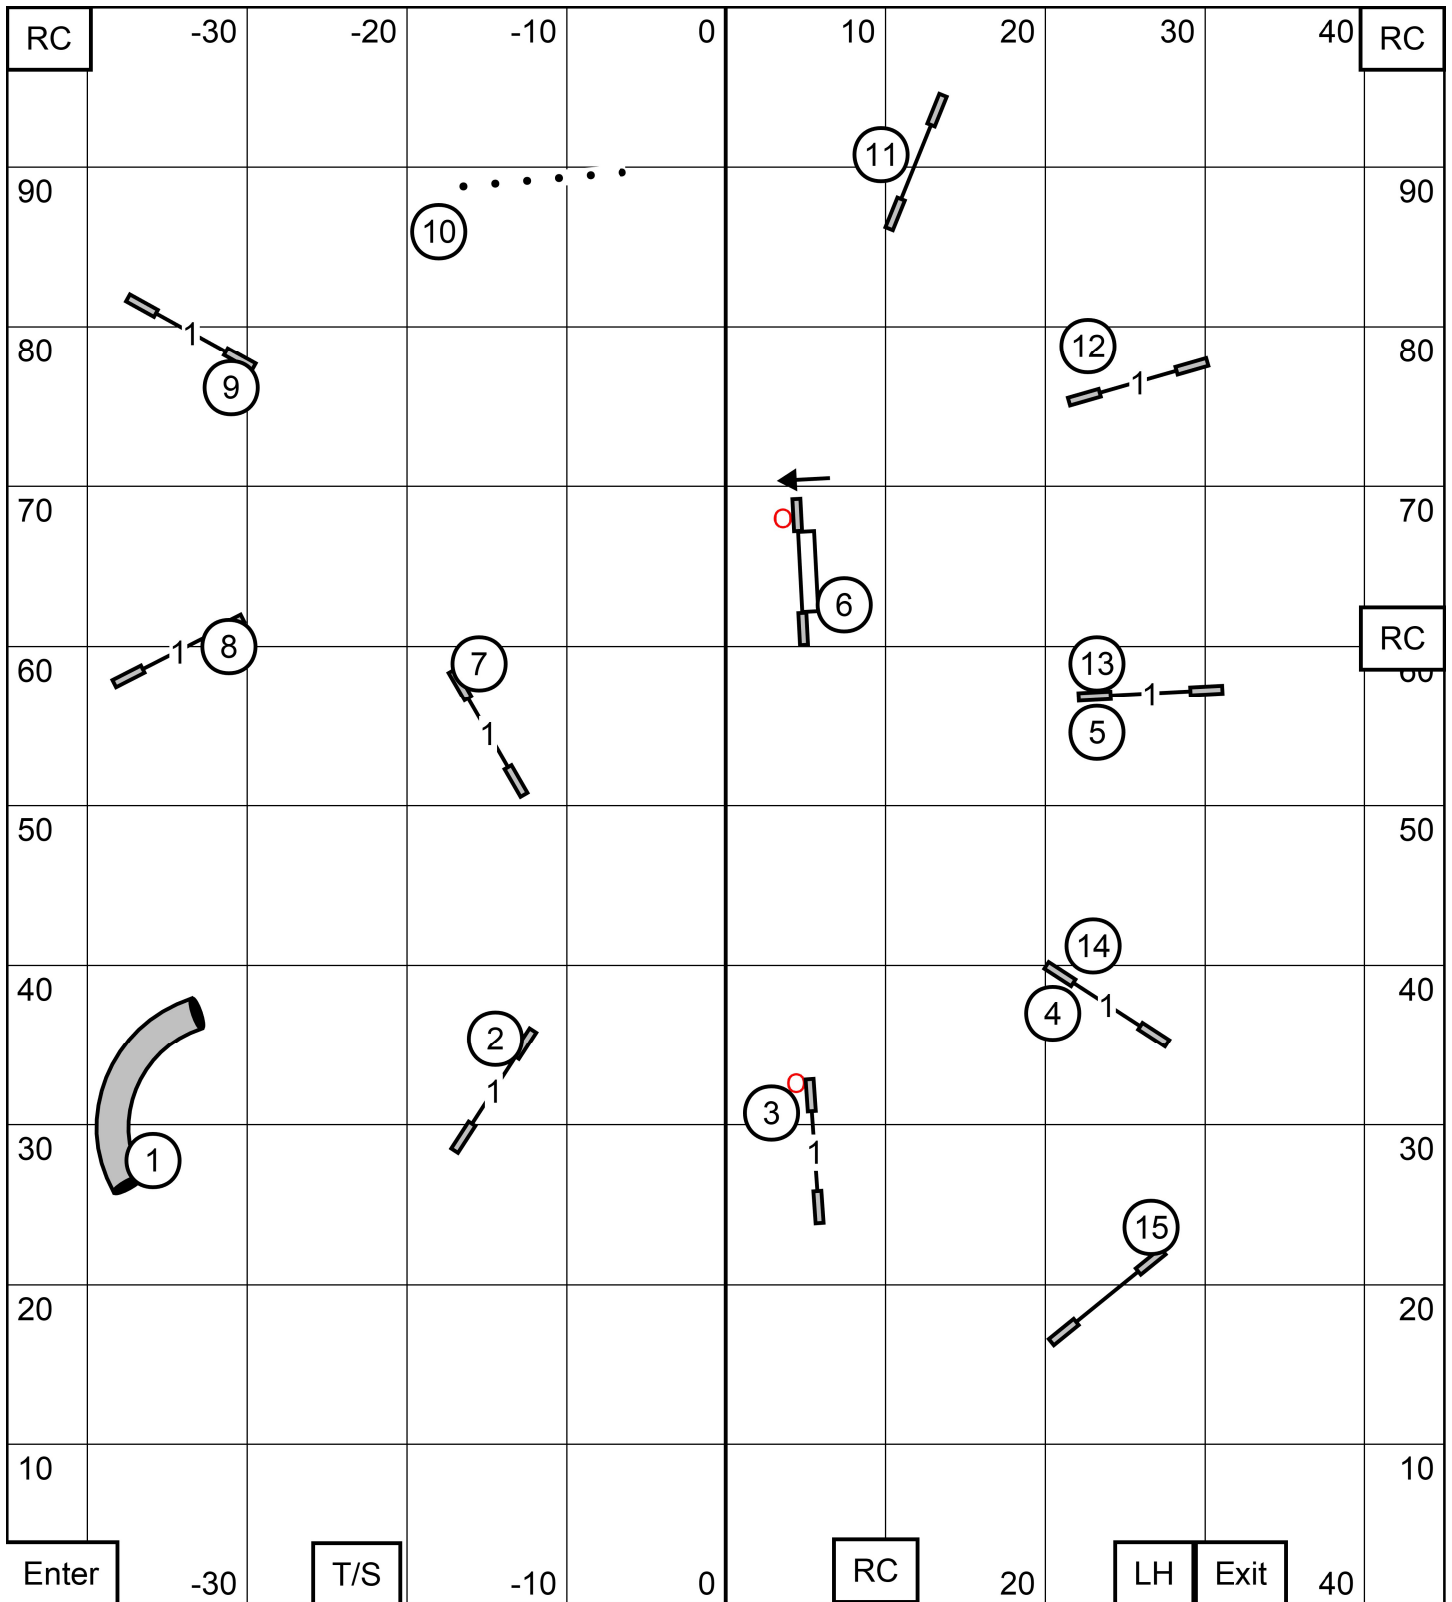

Novice JWW
Saturday, 6/25/2022
Judge: Beth Willingham

**Old English Sheepdog
Club of America**
Wood River, IL
Indoors on Turf