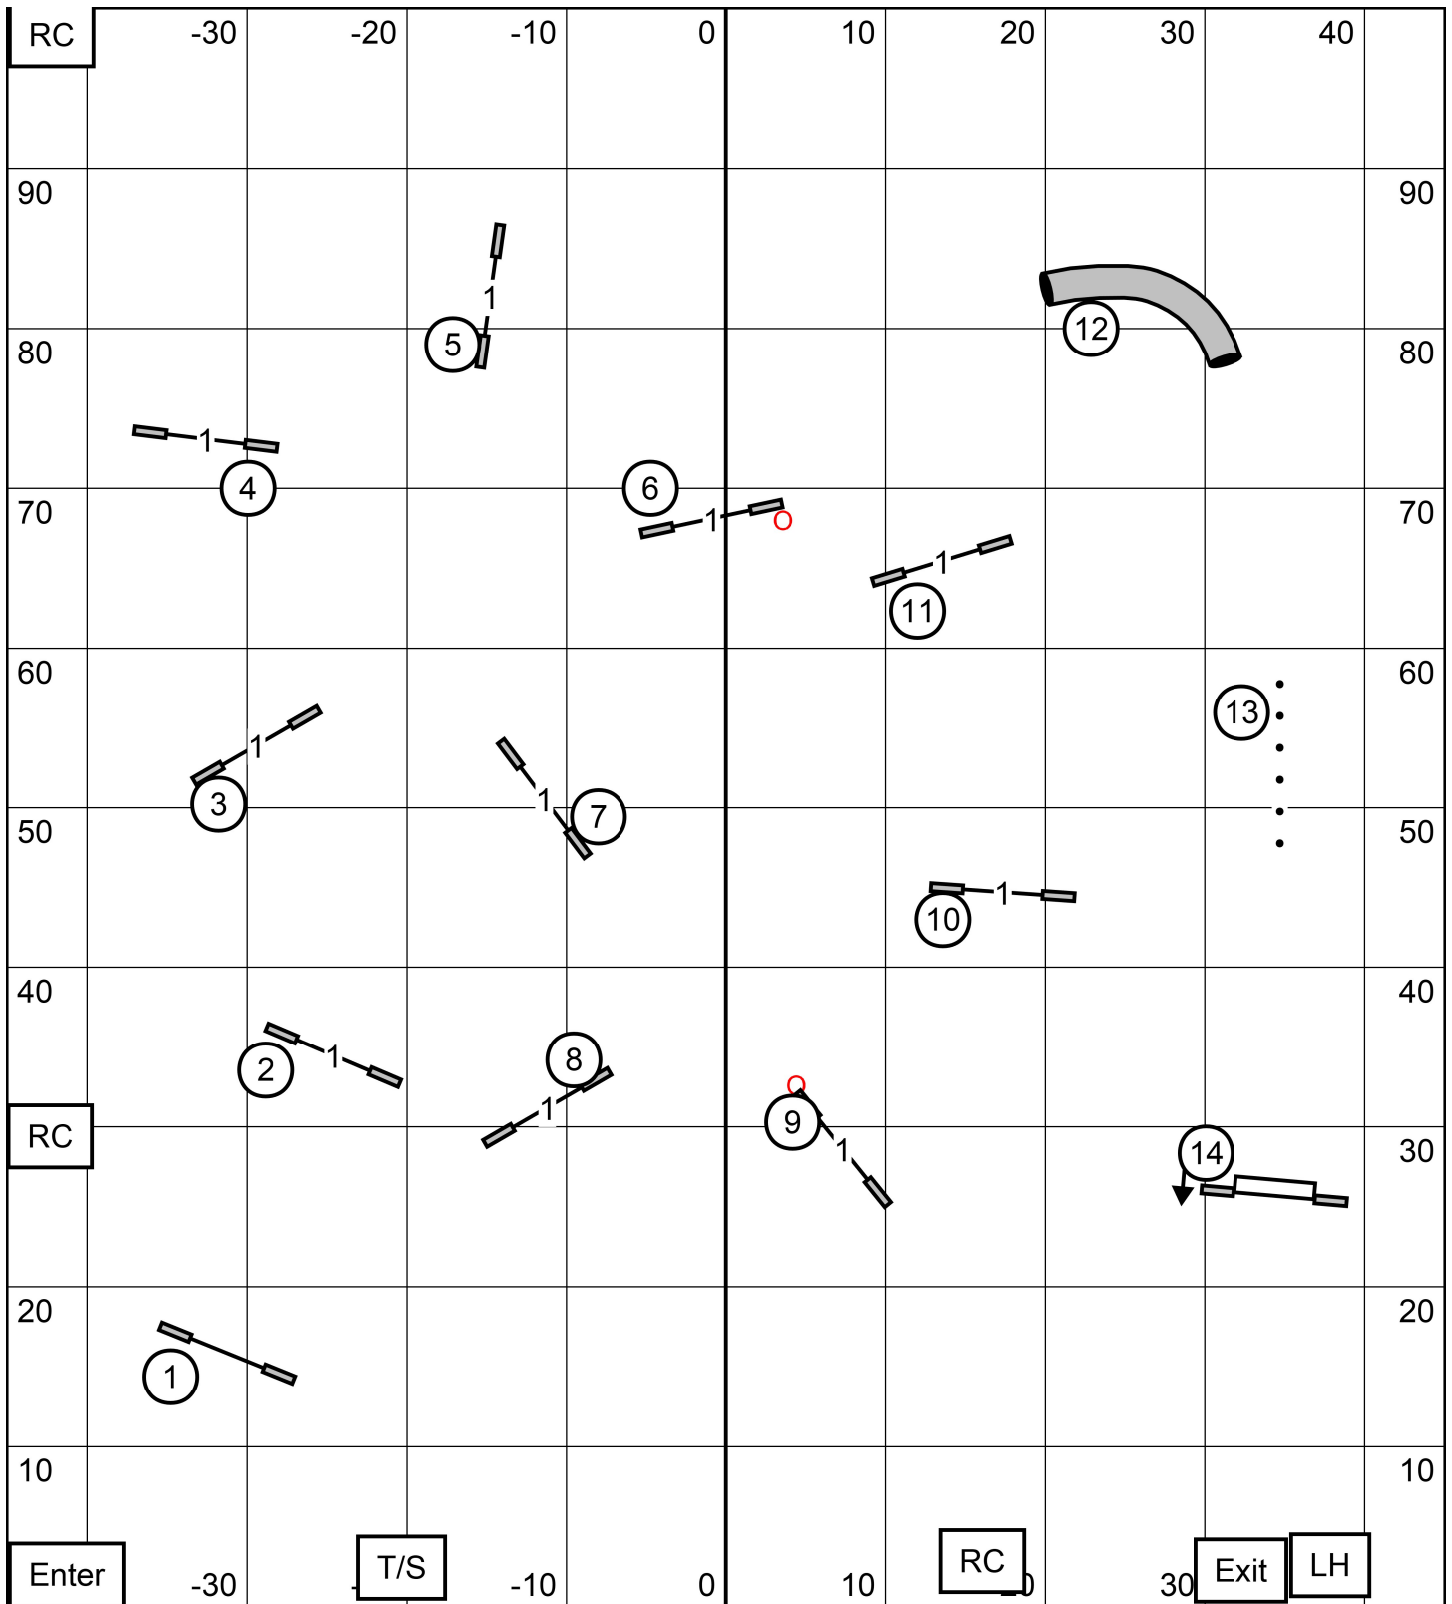

Wood River, IL

Indoors on Turf

Open JWW

Friday, 6/24/2022

Judge: Beth Willingham

Old English Sheepdog Club of America

Wood River, IL

Indoors on Turf