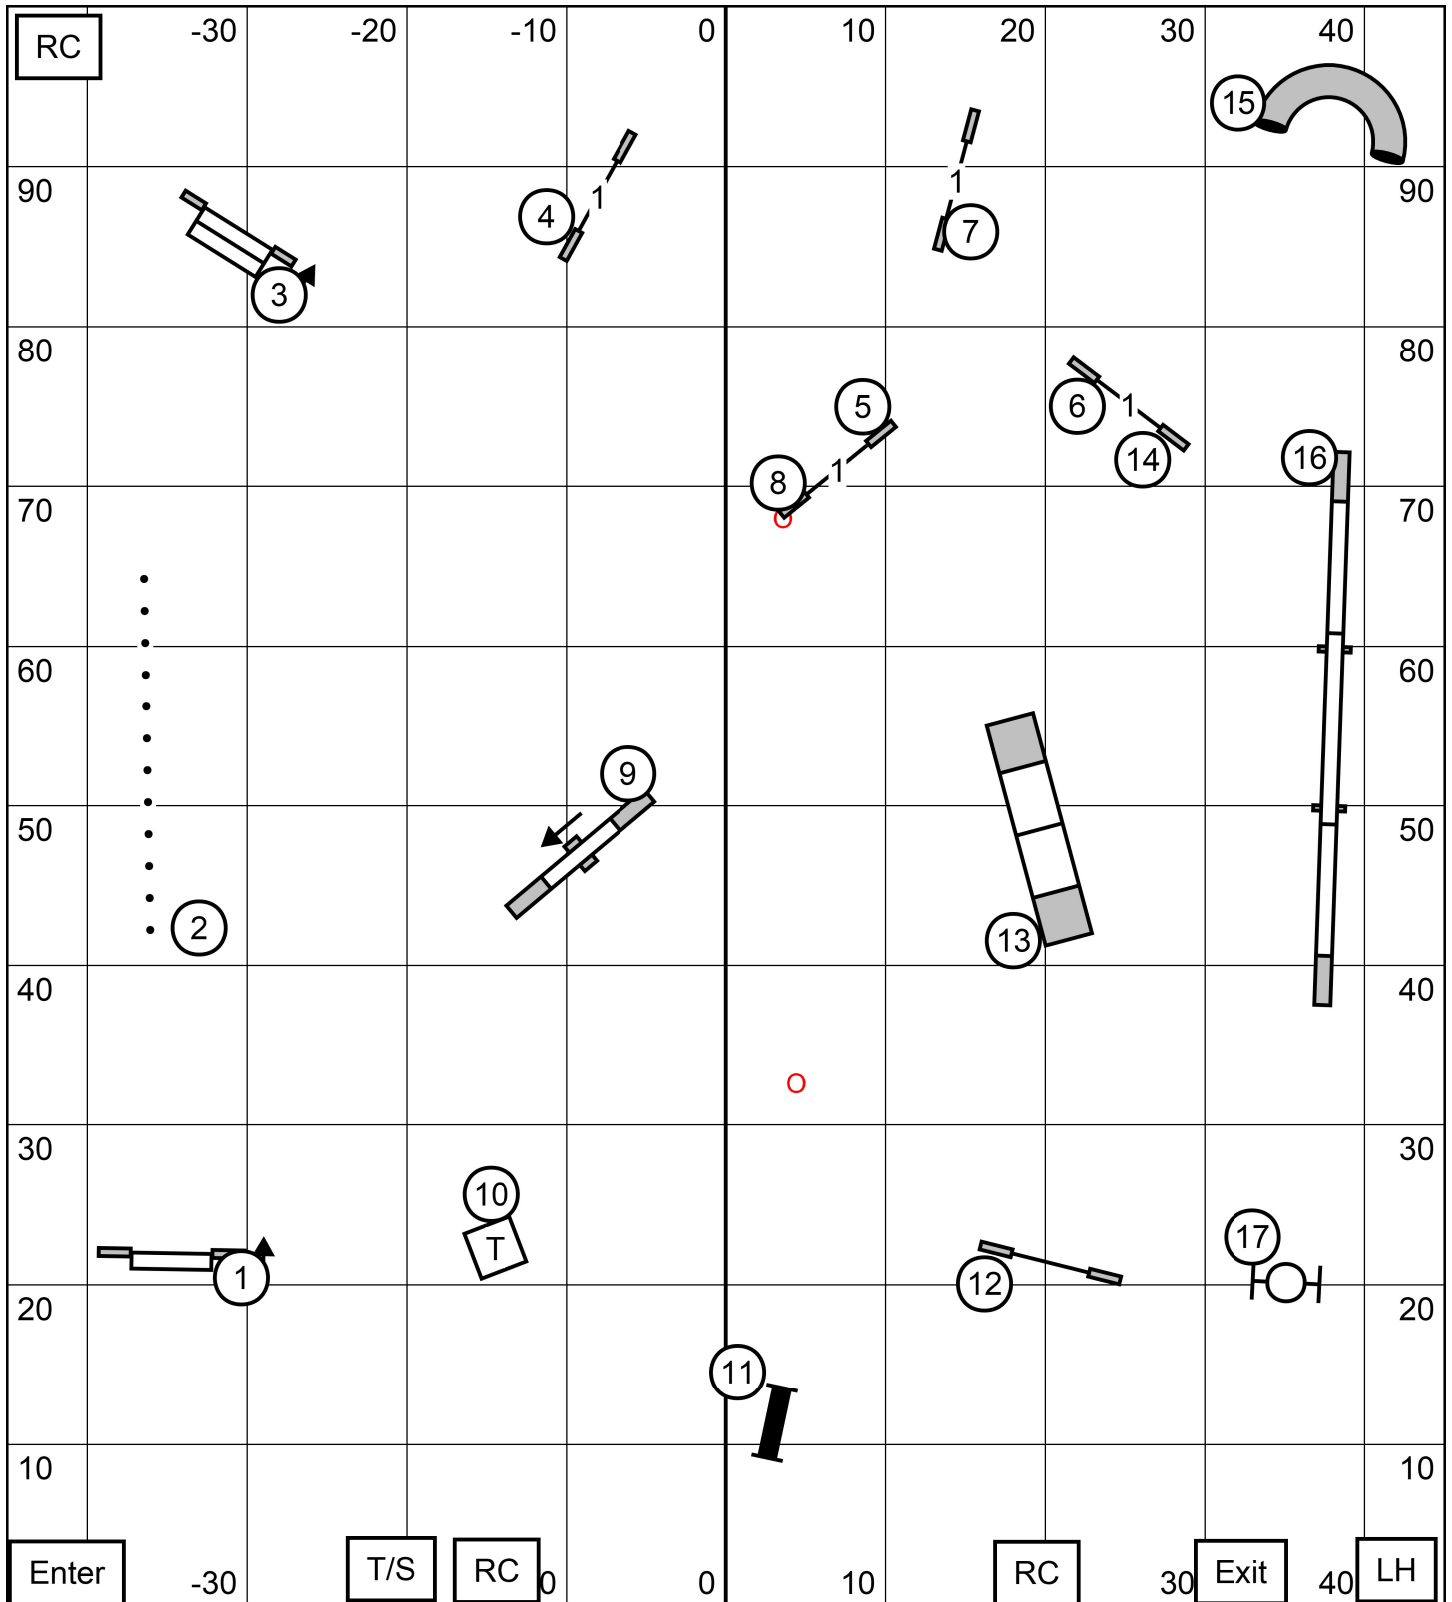

Open Standard

Friday, 6/24/2022

Judge: Beth Willingham

Old English Sheepdog Club of America

Wood River, IL

Indoors on Turf