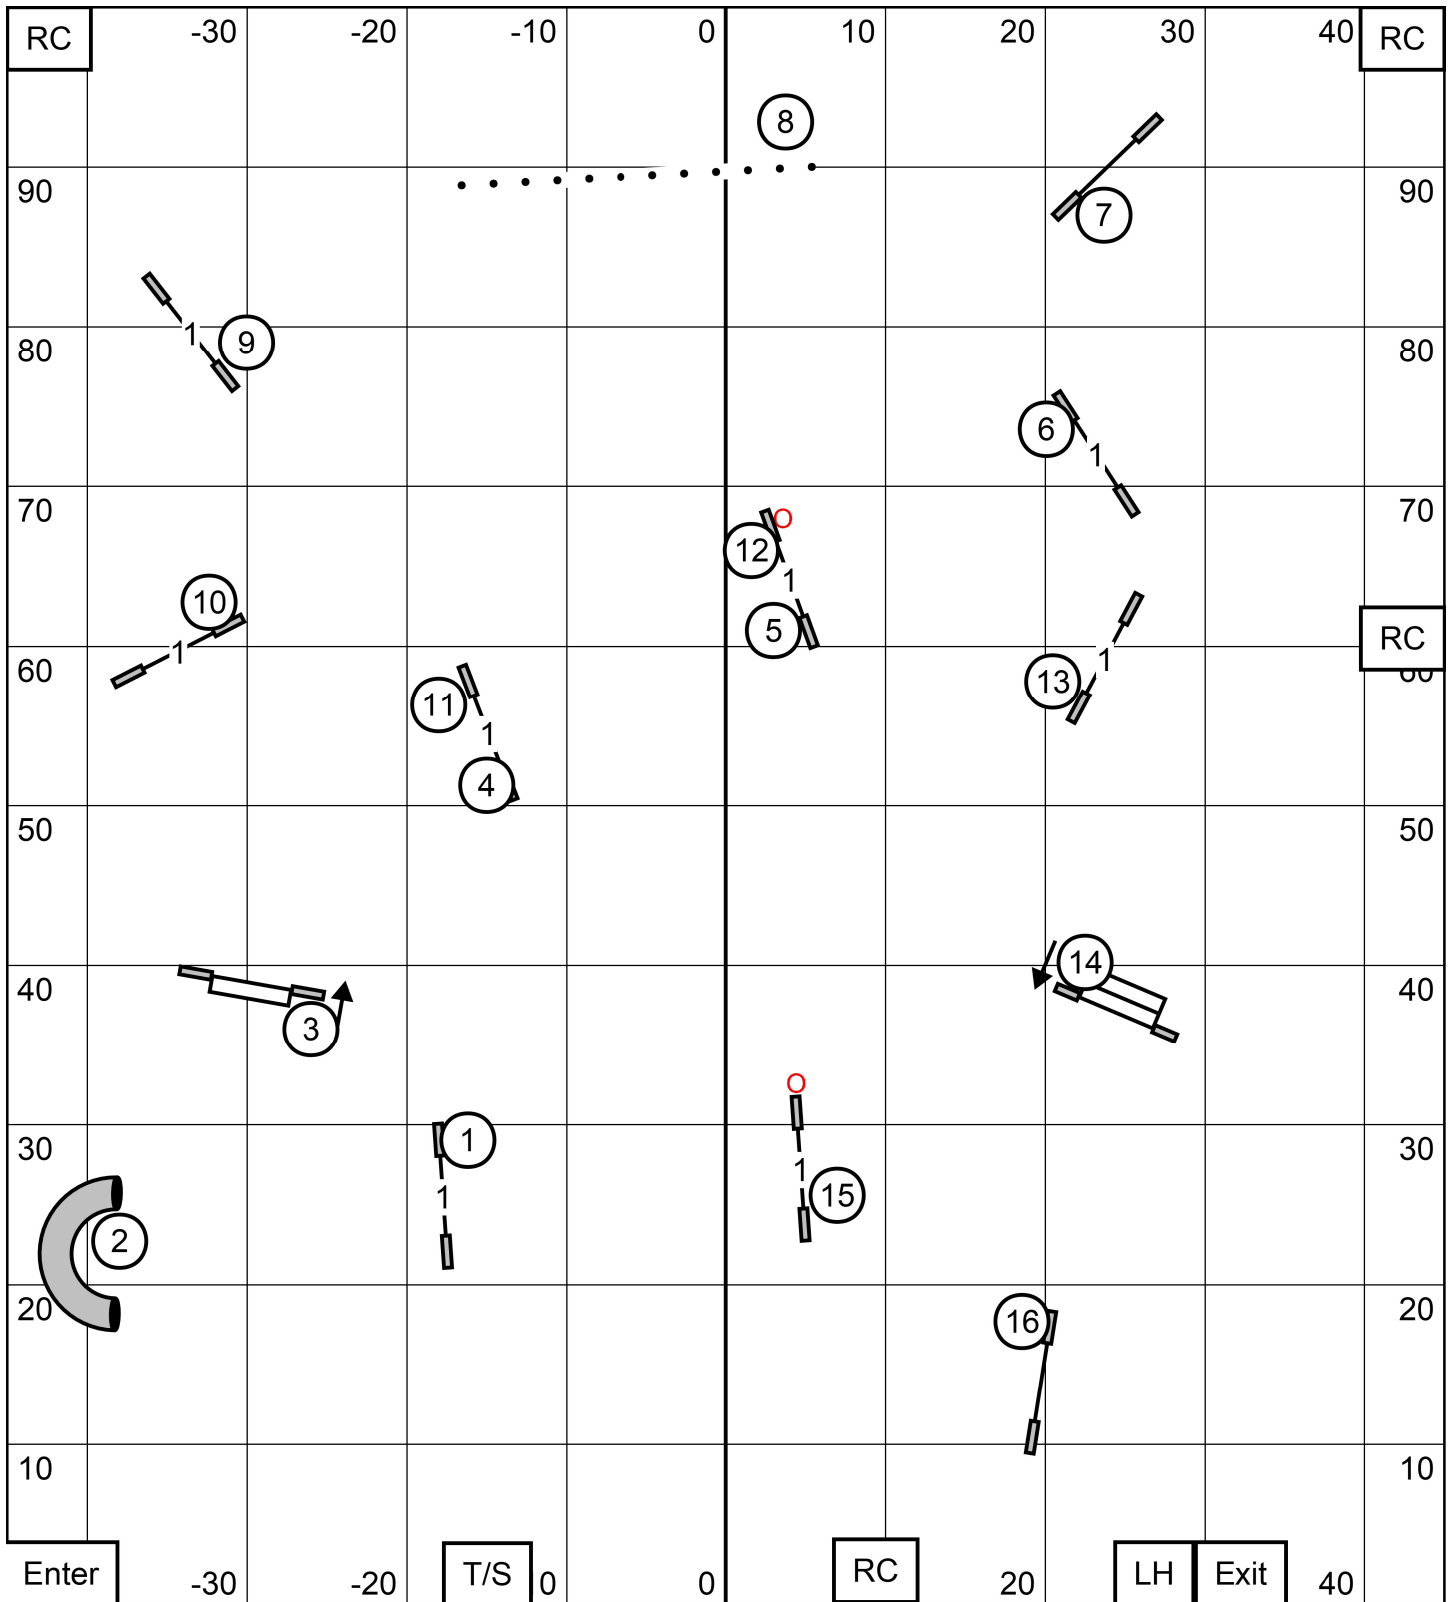

Open JWW
Saturday, 6/25/2022
Judge: Beth Willingham

**Old English Sheepdog
Club of America**
Wood River, IL
Indoors on Turf