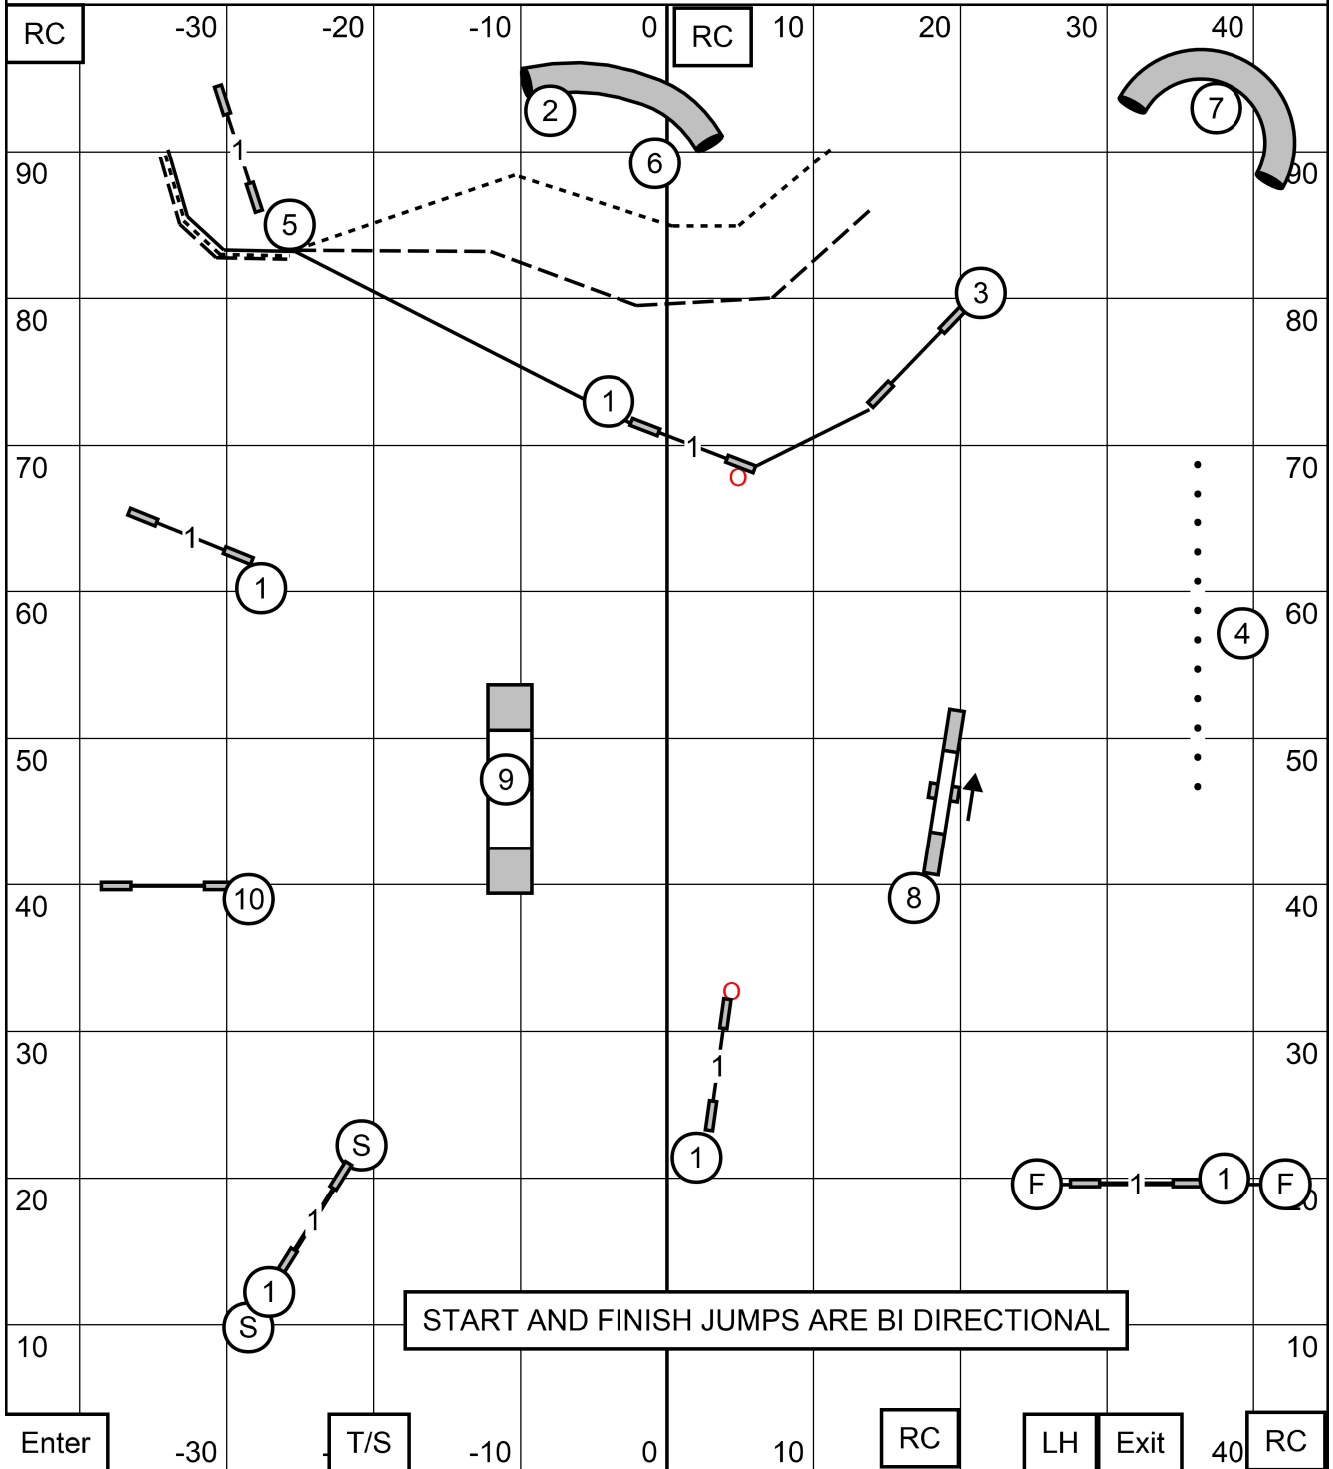

EX/Masters ———
60 points + SB
6-5-2 in flow
(SB+27pts)

Open - - - -
55 points + SB
6-5 (SB + 24 pts) or
5-2 (SB + 28 pts)

Novice - - - - -
50 points + SB
6-5 (SB+19 pts)
5-2 (SB +23 pts)

4"P 41 sec
8"R, 8"P, 12"P 38 sec
12"R, 16"R, 16"P, 20"P 35 sec
20"R, 24"R, 24"C 32 sec

All FAST

Saturday, 6/25/2022
Judge: Beth Willingham

Old English Sheepdog Club of America

Wood River, IL
Indoors on Turf