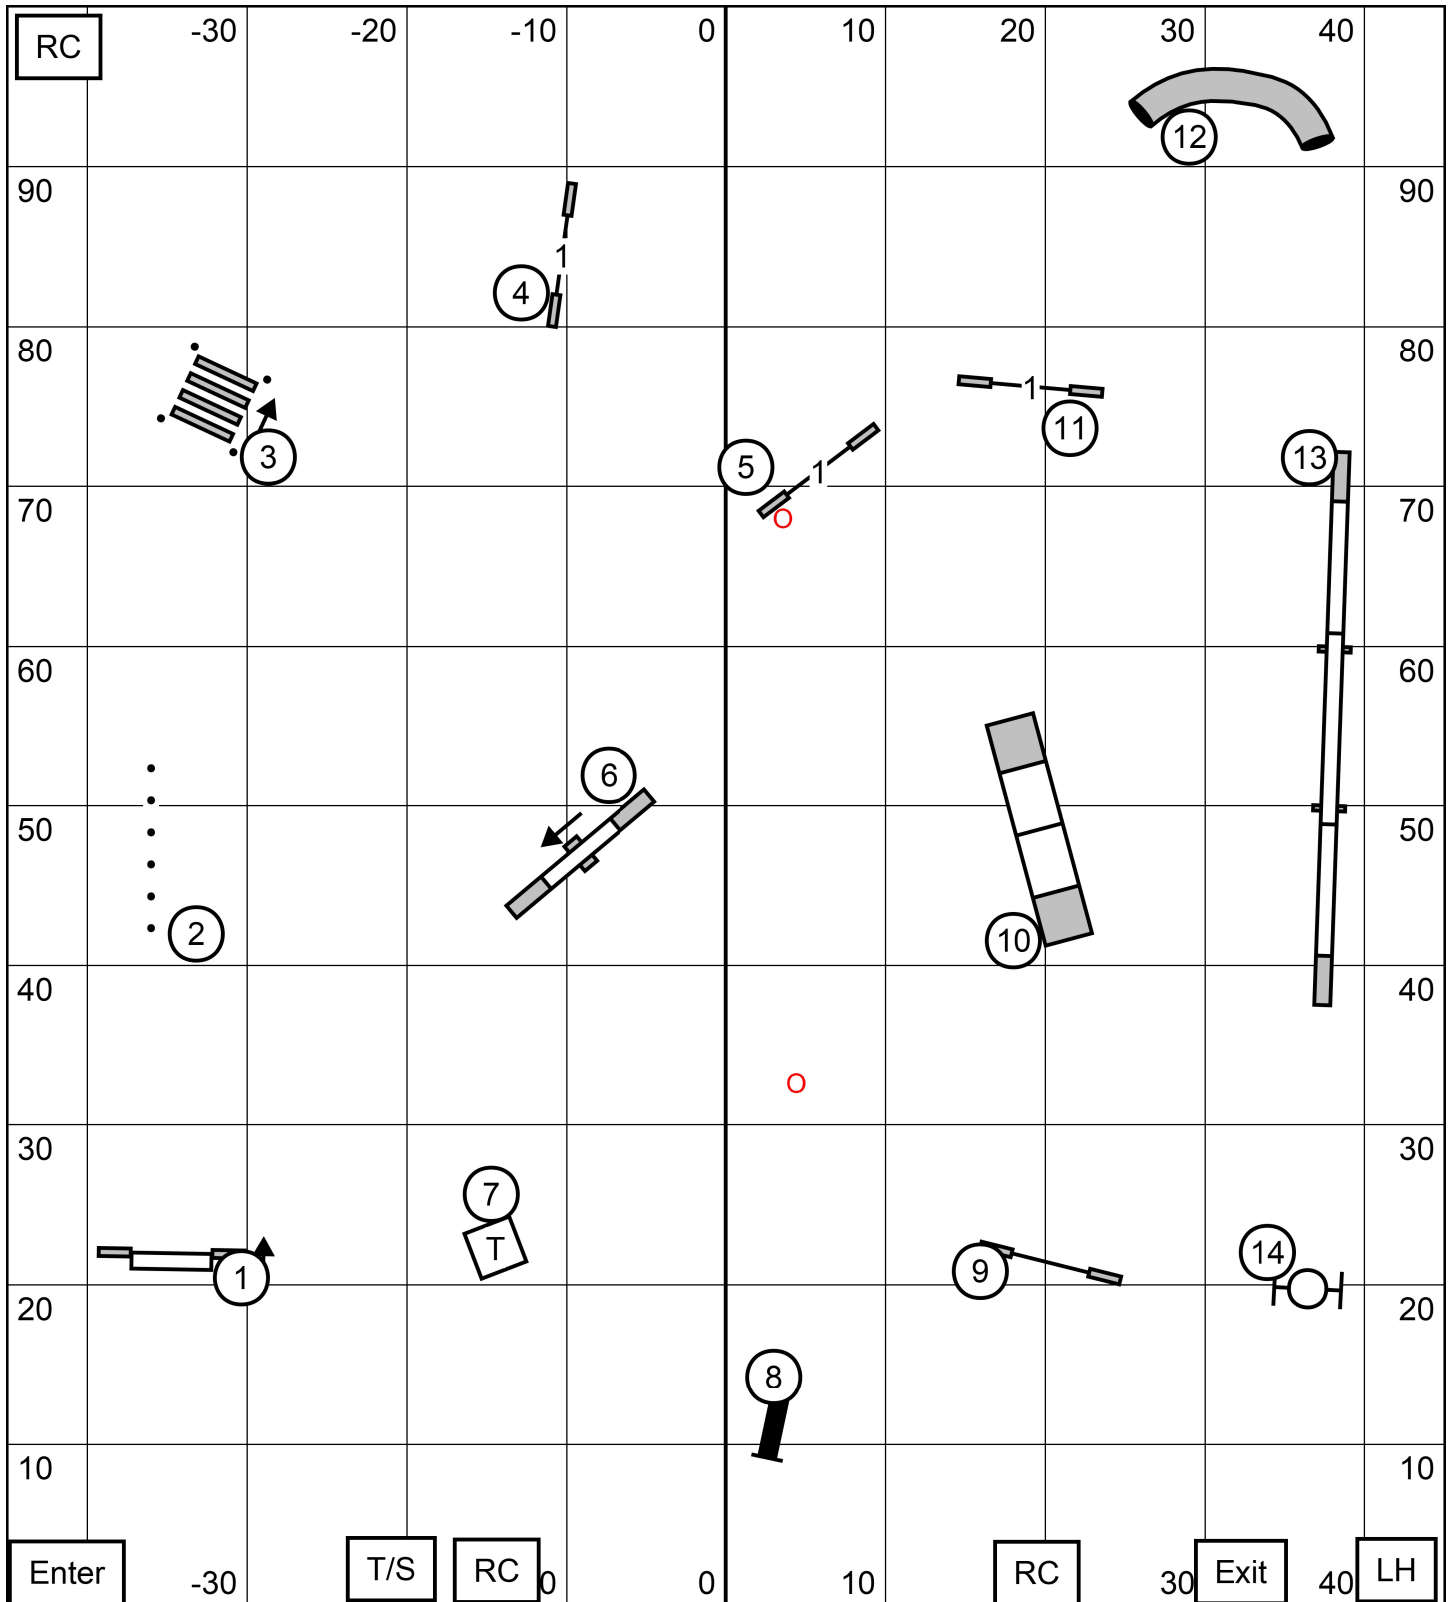

Old English Sheepdog Club of America

Wood River, IL
 Indoors on Turf

Open Standard

Friday, 6/24/2022

Judge: Beth Willingham

Old English Sheepdog Club of America

Wood River, IL

Indoors on Turf