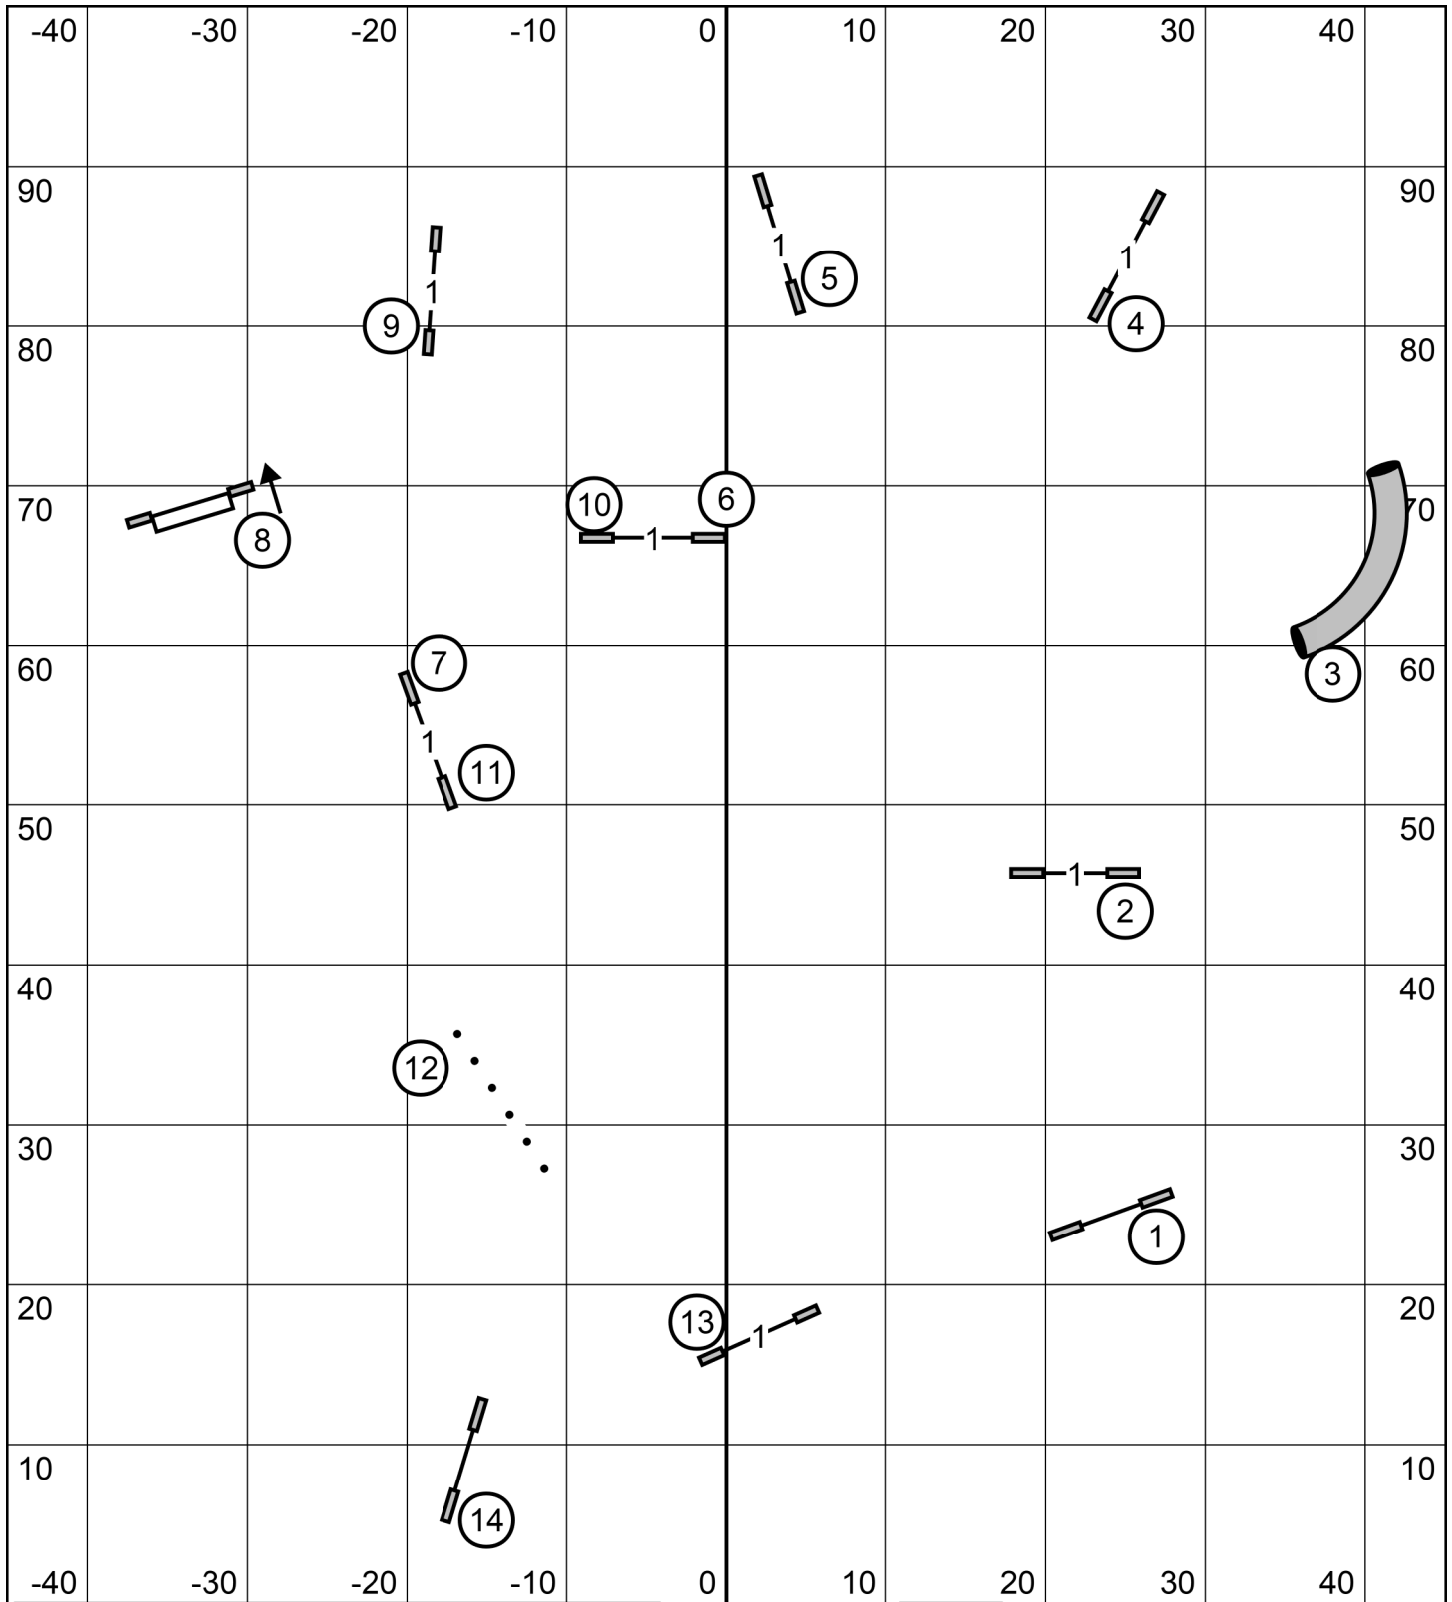

Greater St. Louis Shetland Sheepdog Club
August 7th 2022, Novice JWW
Judge: Bonnie McDonald

T&S