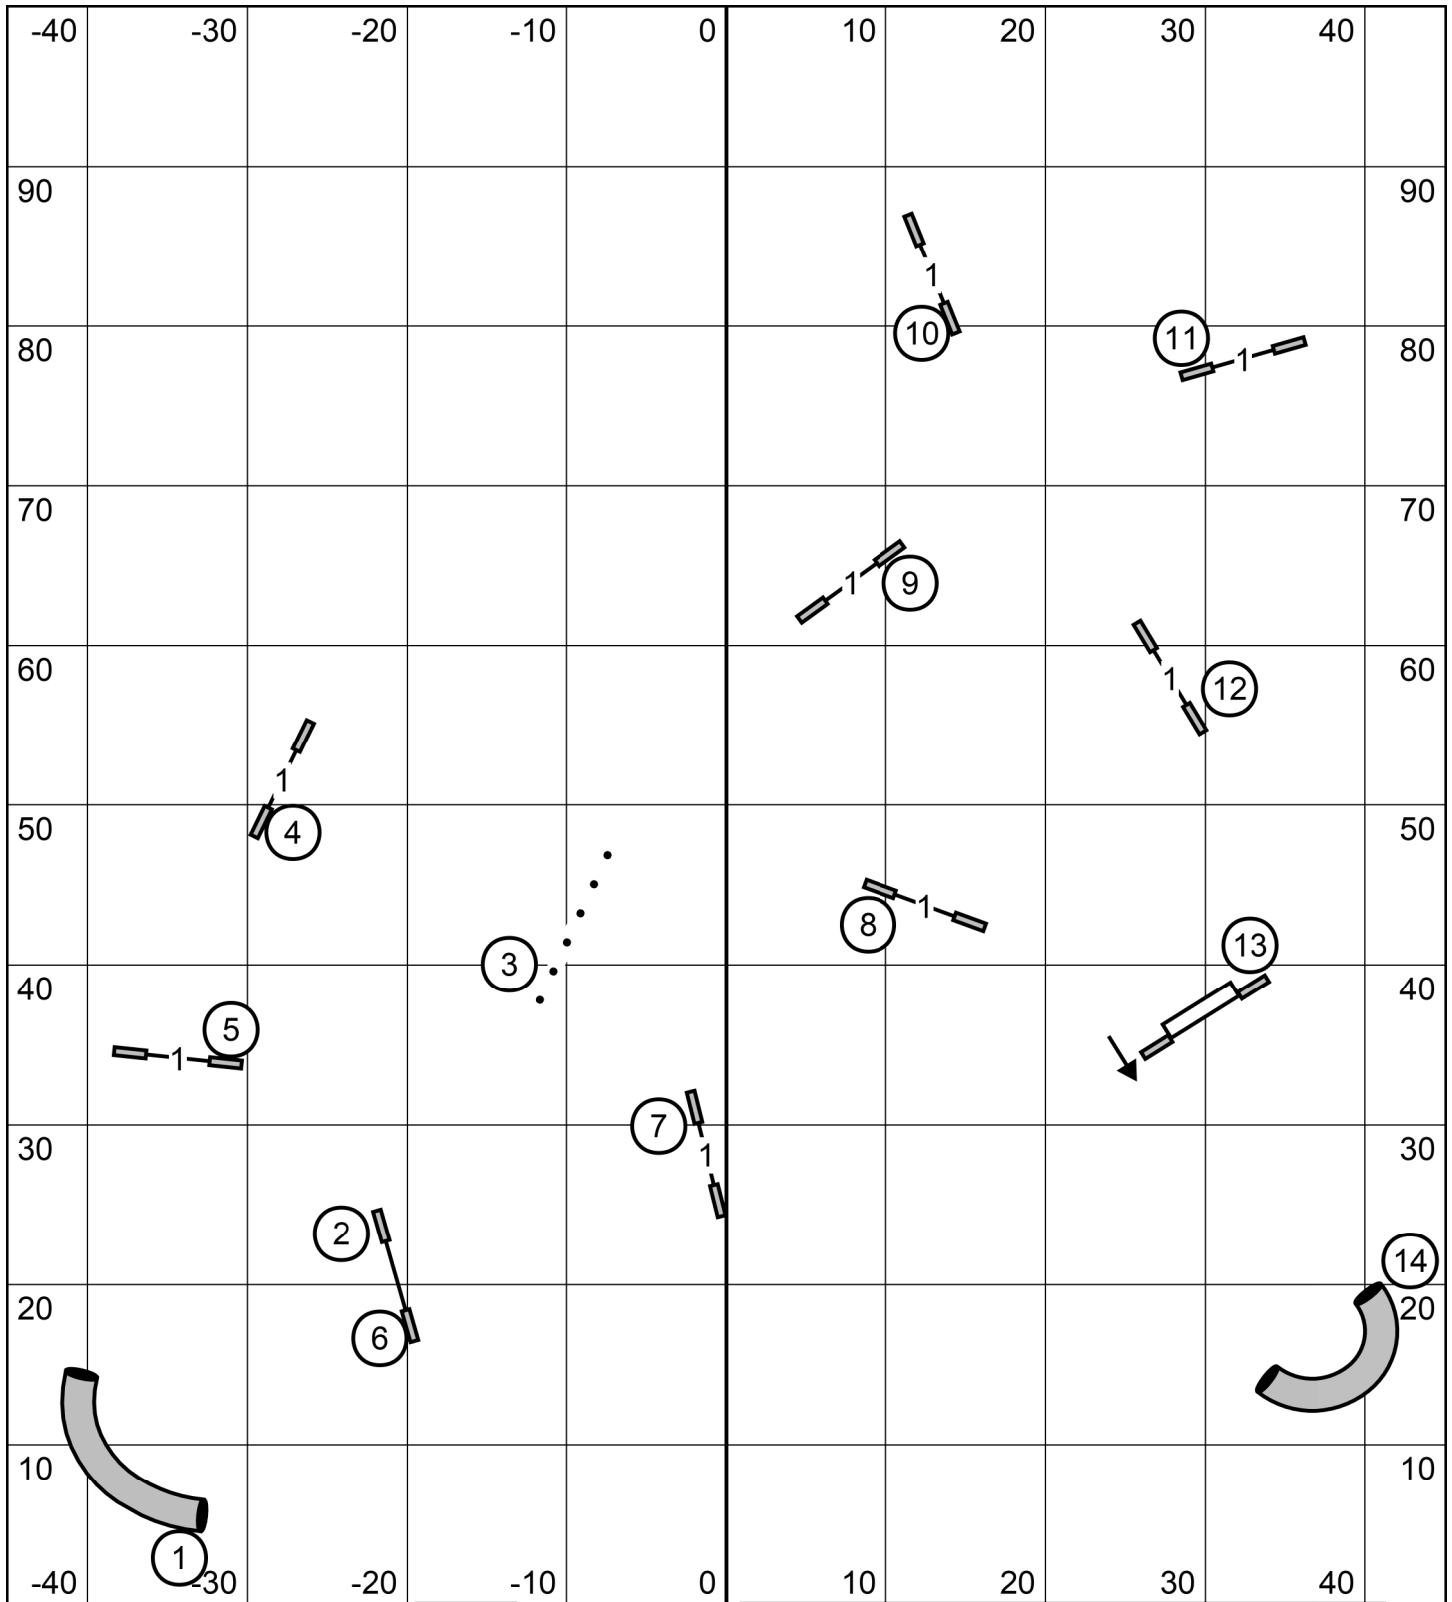

T&S

Greater St. Louis Shetland Sheepdog Club
August 5th 2022, Novice JWW
Judge: Bonnie McDonald