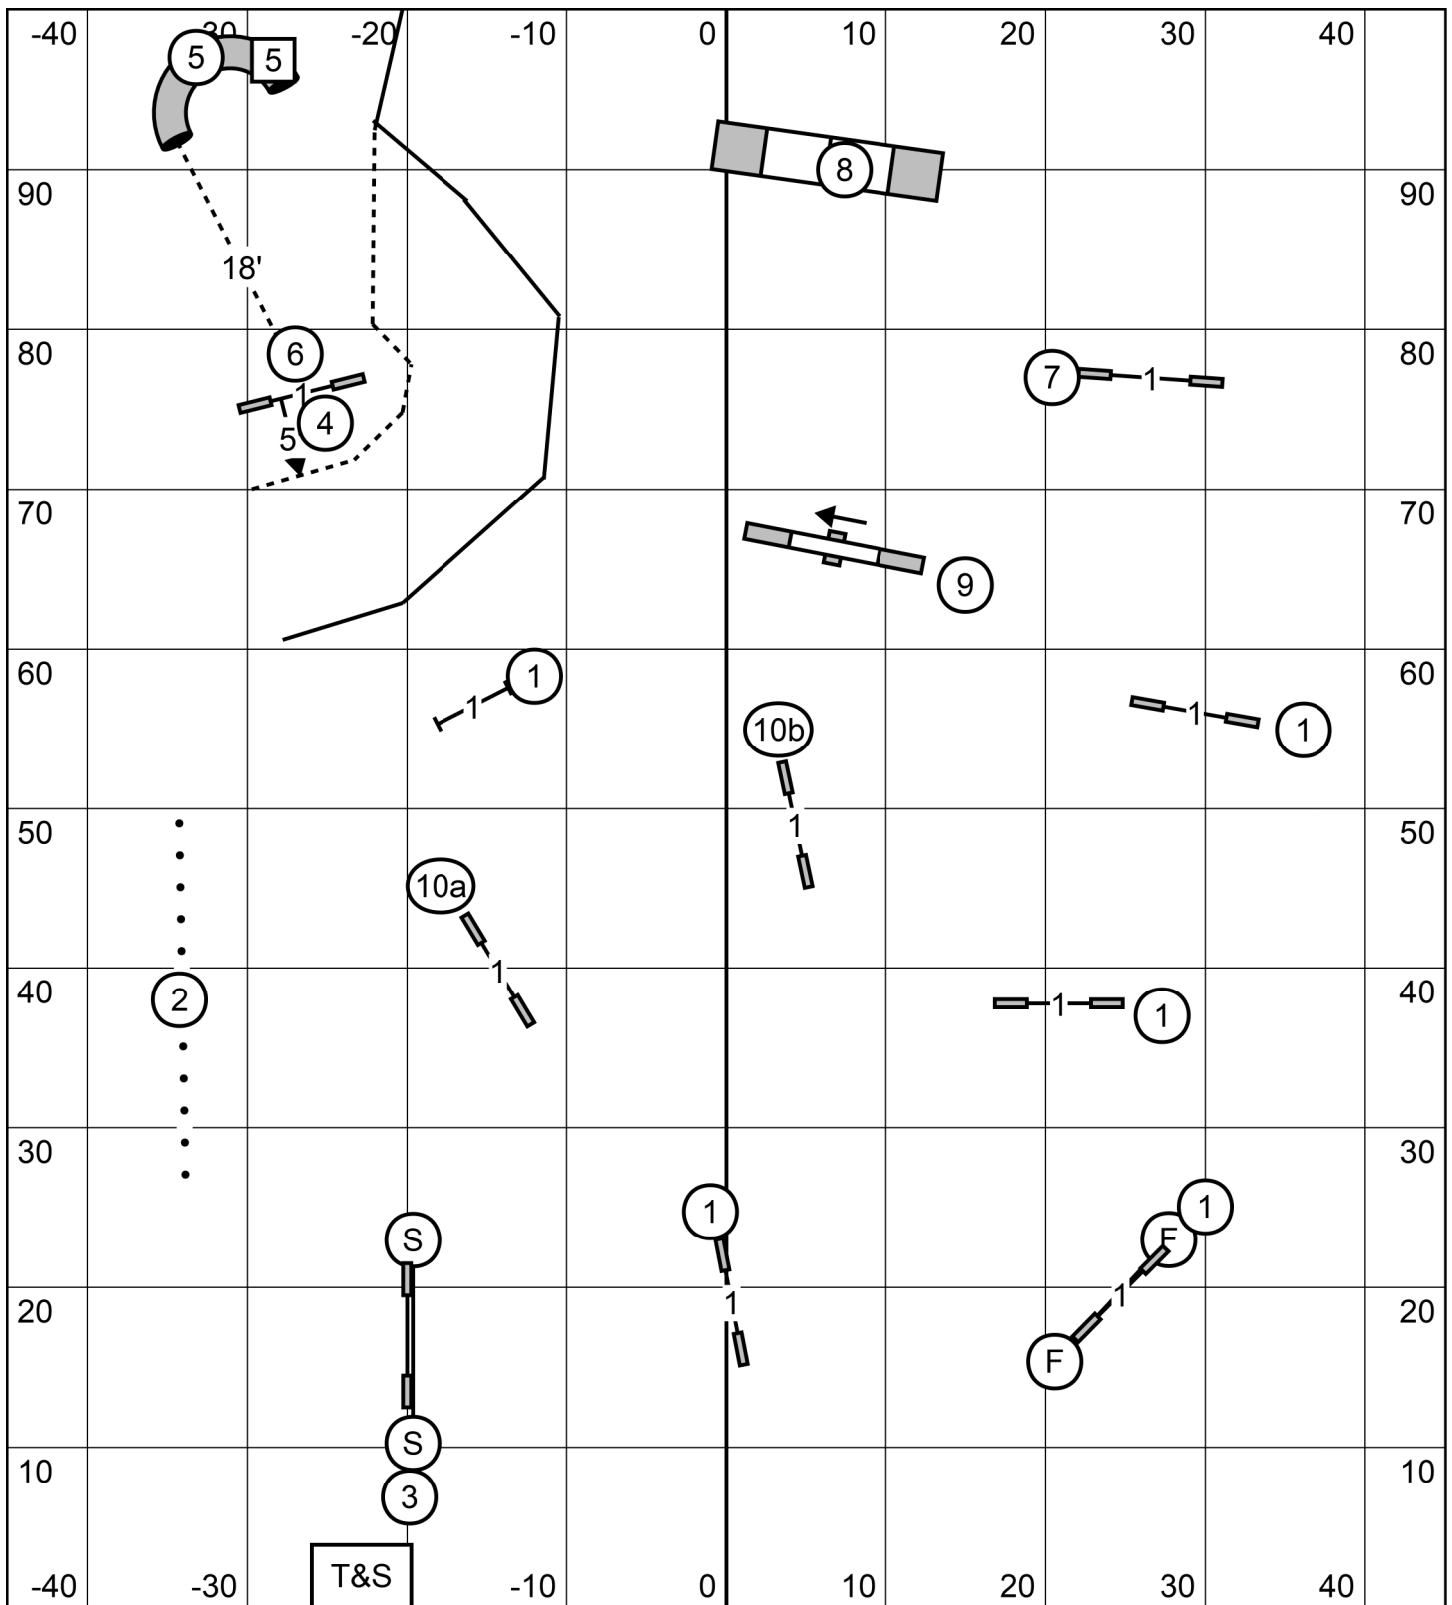

E/M 4-5sq-6 (35, need 25) solid line
Open 4-5 OR 5-6 (29 or 31 need 26 or 24) solid line
Novice 4-5 OR 5-6 (29 or 31 need 21 or 19) dashed line
Combo 10a-10b in any fashion X/M/O or either 10 in Novice

Greater St. Louis Shetland
Sheepdog Club
August 6th 2022, All FAST
Judge: Bonnie McDonald