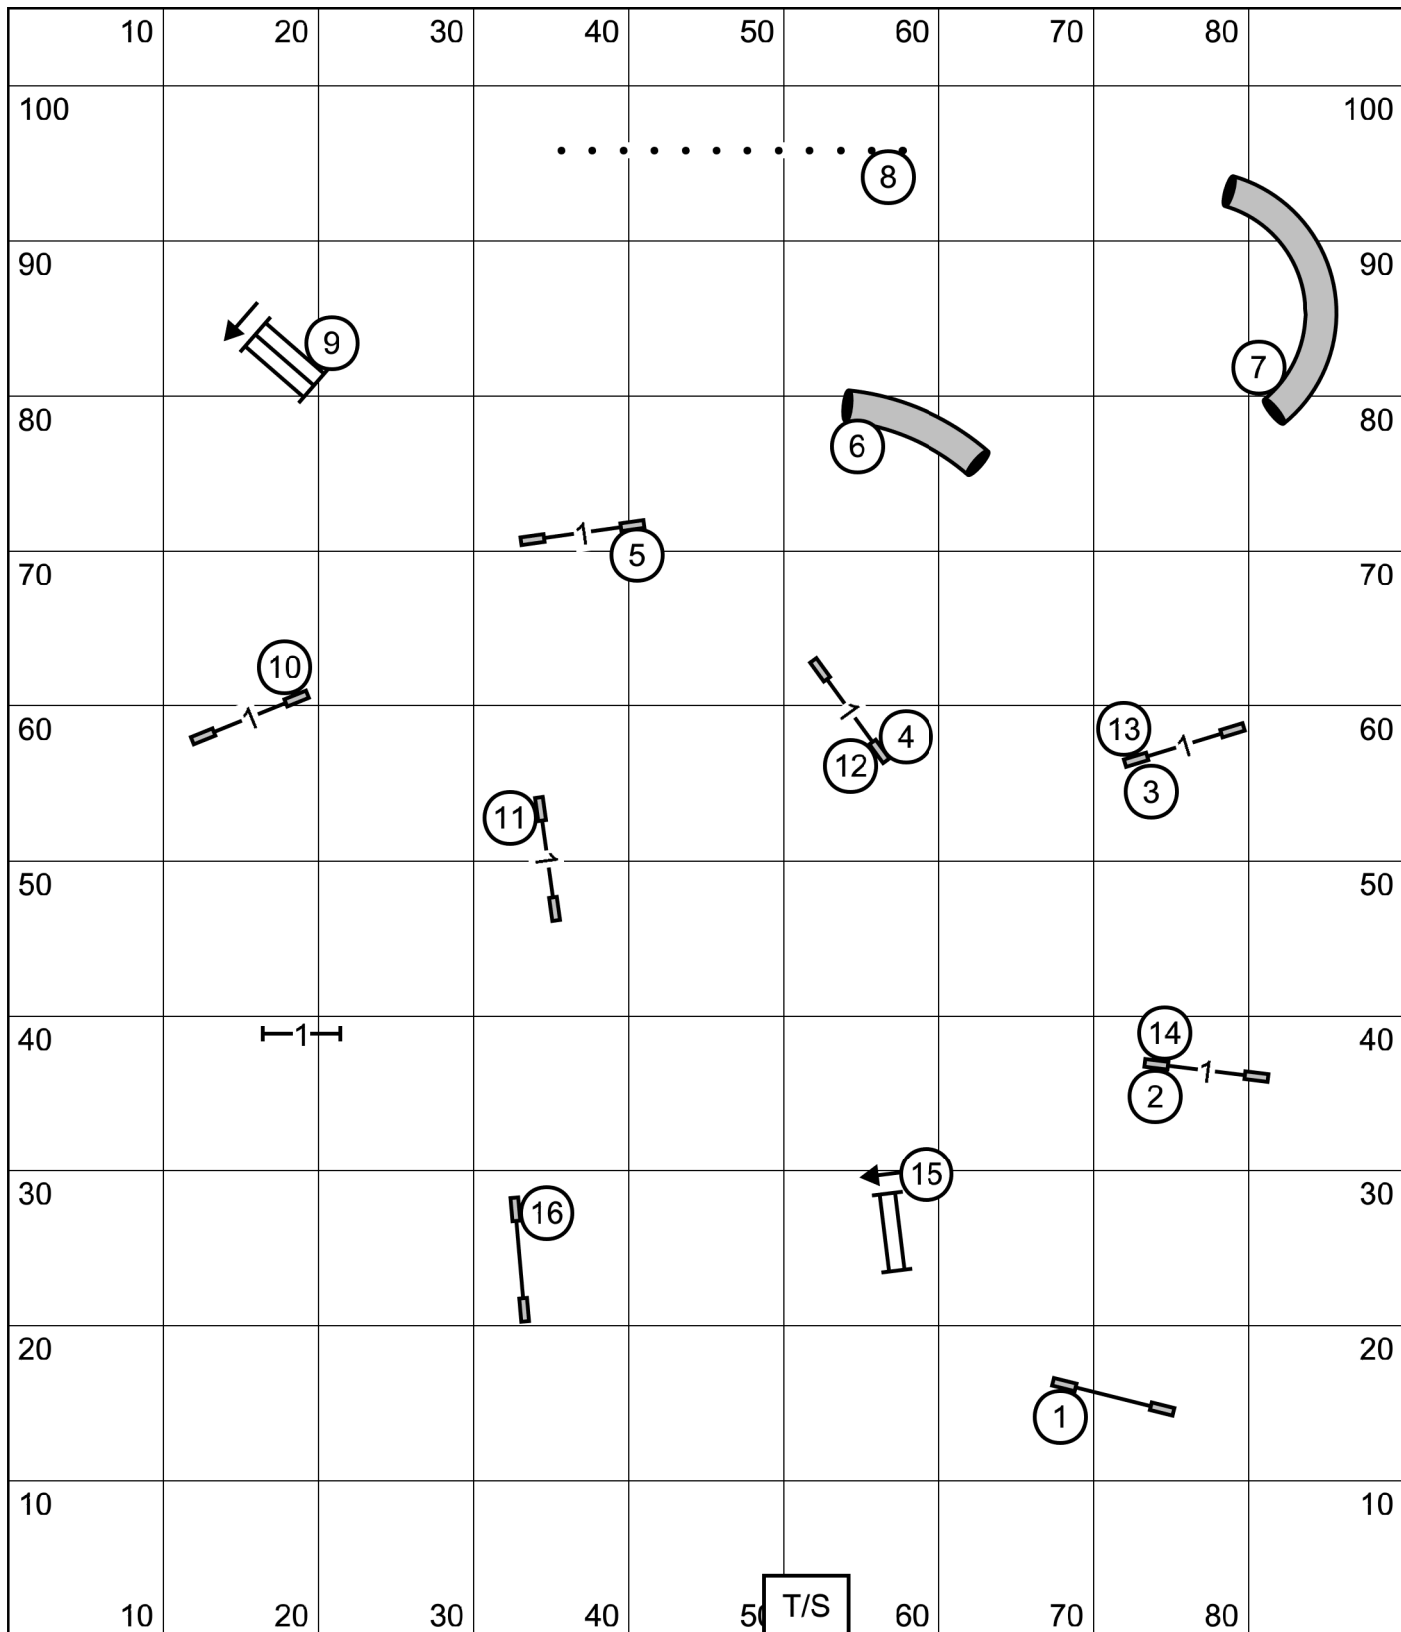

T/S

ENTER

EXIT

TIME 2 BEAT
 Greater St. Louis Shetland Sheepdog Club
 Gray Summit, MO
 August 06, 2022
 Designed by Zach Gulaboff Davis

ENTER

	10	20	30	40	50	60	70	80	
100								100
90									90
80									80
70									70
60									60
50									50
40									40
30									30
20									20
10									10
	10	20	30	40	50	T/S	60	70	80
EXIT			EXCELLENT / MASTER JWW Greater St. Louis Shetland Sheepdog Club Gray Summit, MO August 06, 2022 Designed by Zach Gulaboff Davis				ENTER		