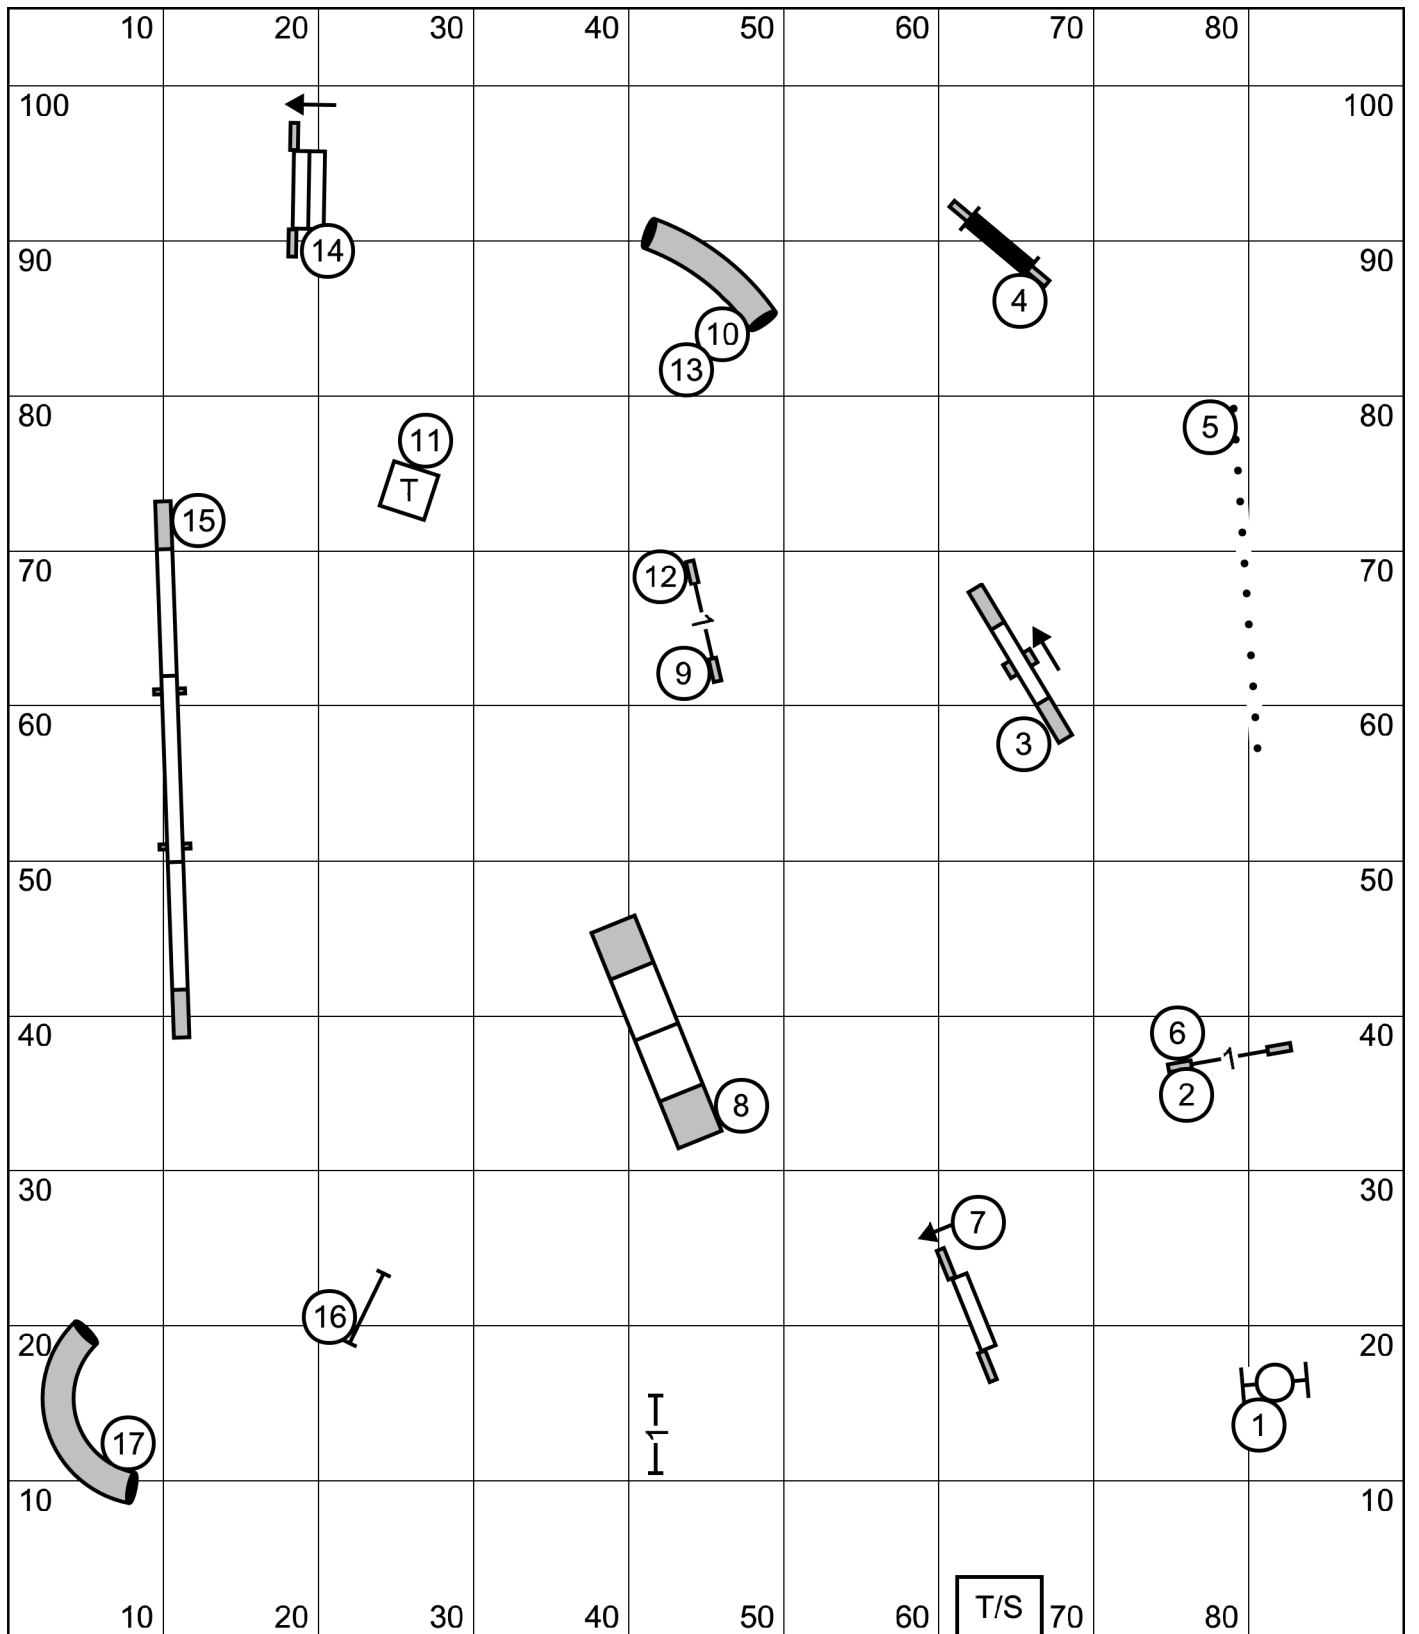

EXIT

OPEN STANDARD

Greater St. Louis Shetland Sheepdog Club
 Gray Summit, MO
 August 07, 2022
 Designed by Zach Gulaboff Davis

ENTER

EXIT

NOVICE STANDARD
 Greater St. Louis Shetland Sheepdog Club
 Gray Summit, MO
 August 07, 2022
 Designed by Zach Gulaboff Davis