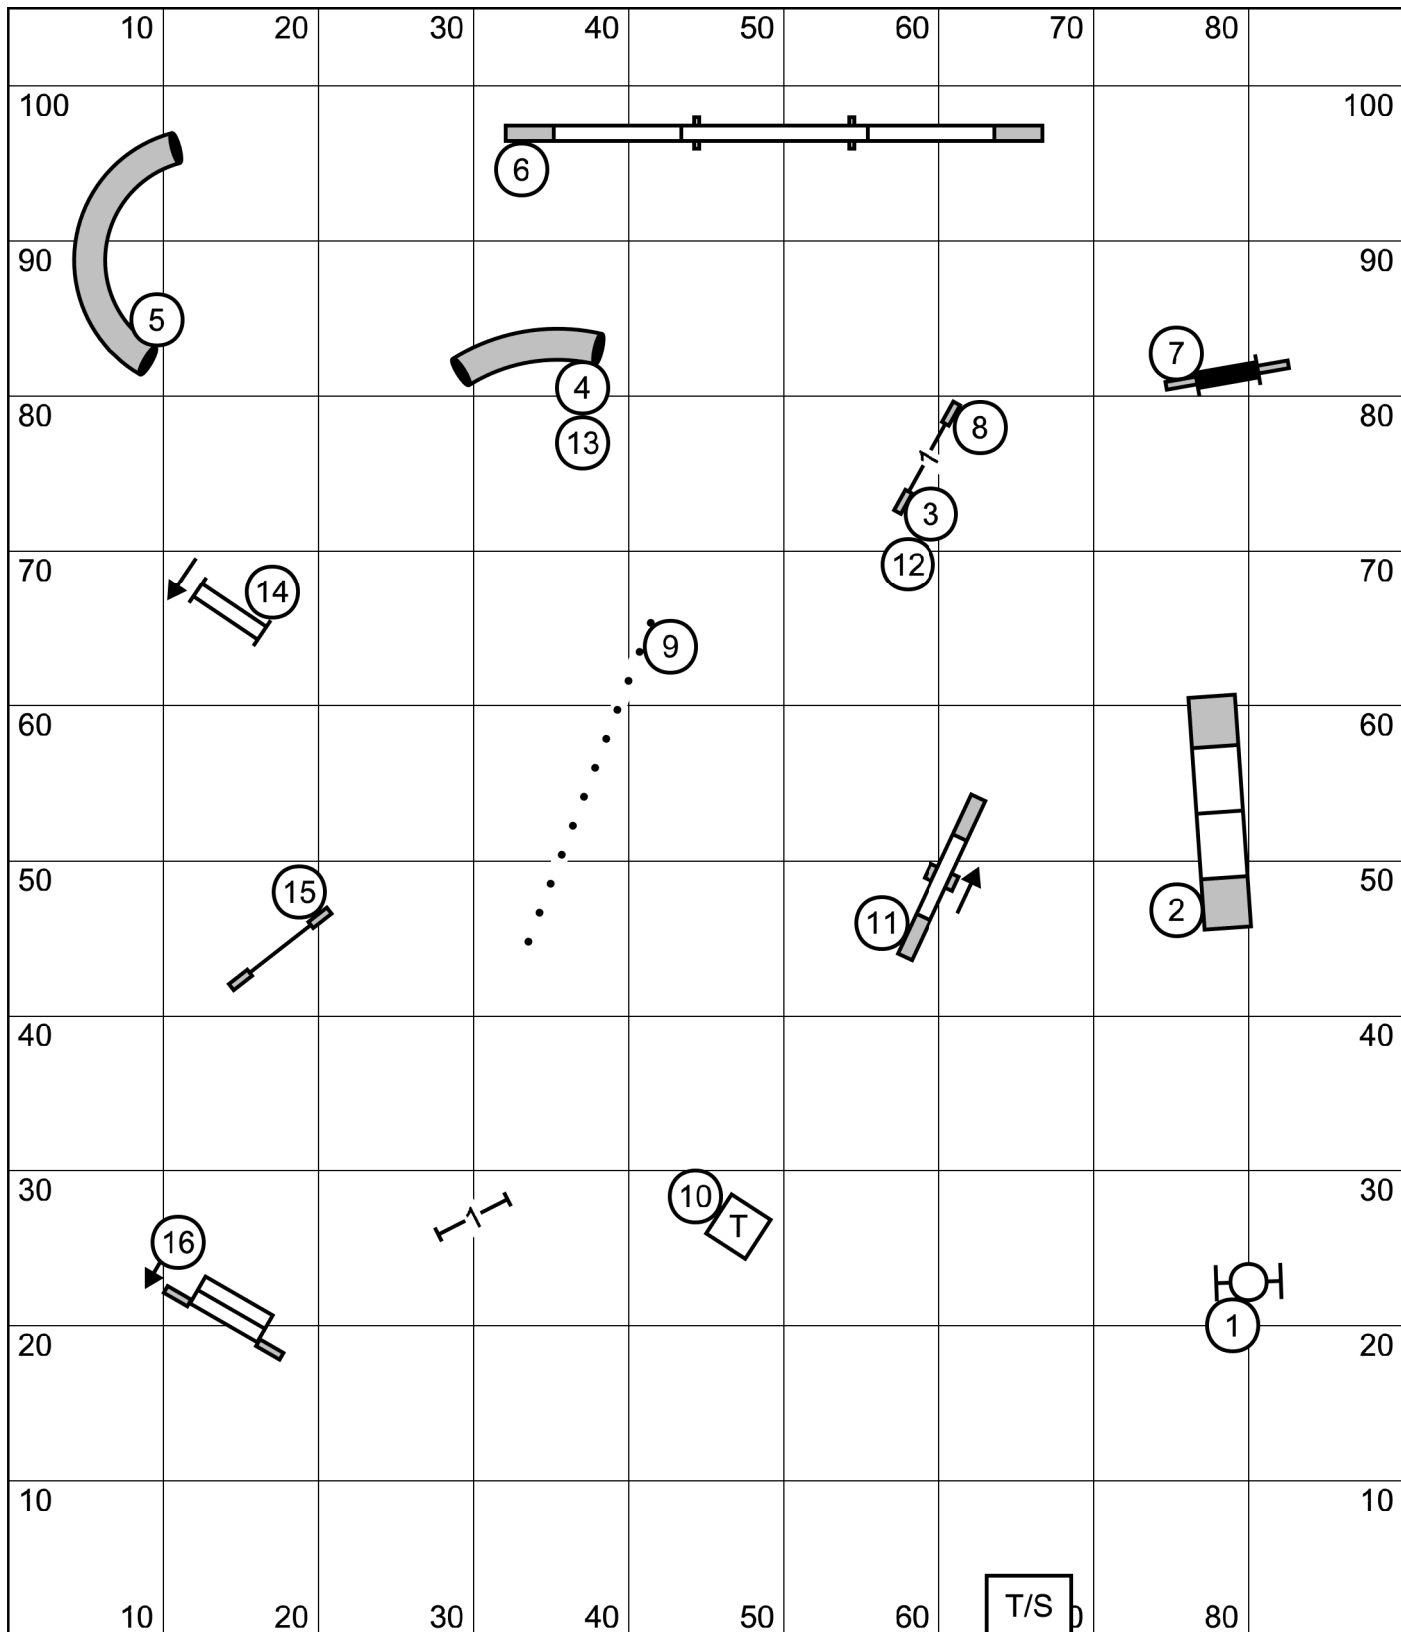

T/S

ENTER

EXIT

EXCELLENT / MASTER STANDARD

ENTER

Greater St. Louis Shetland Sheepdog Club
 Gray Summit, MO
 August 05, 2022
 Designed by Zach Gulaboff Davis

EXIT

OPEN STANDARD