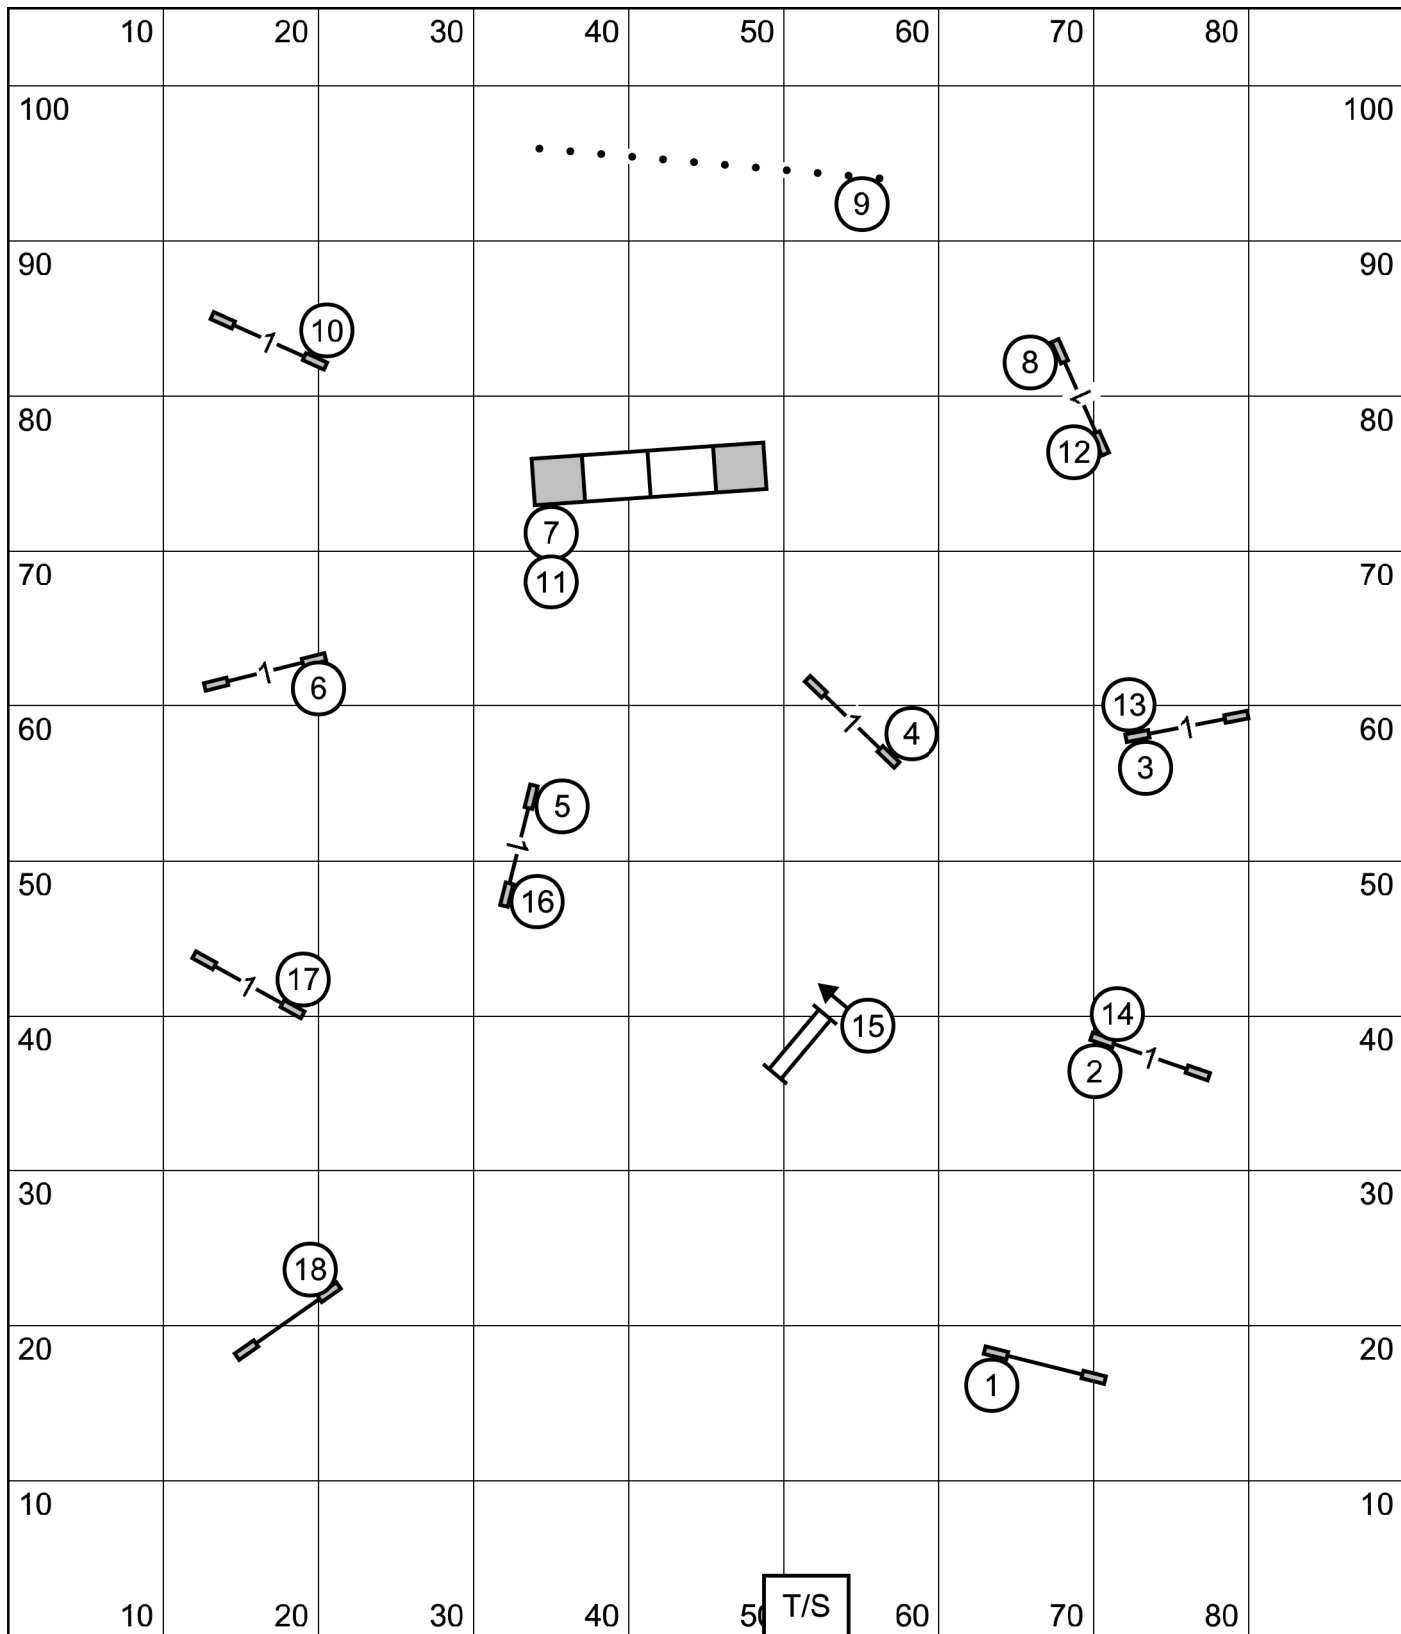

Greater St. Louis Shetland Sheepdog Club
 Gray Summit, MO
 August 05, 2022
 Designed by Zach Gulaboff Davis

T/S

ENTER

EXIT

NOVICE STANDARD
 Greater St. Louis Shetland Sheepdog Club
 Gray Summit, MO
 August 05, 2022
 Designed by Zach Gulaboff Davis

T/S

ENTER

EXIT

TIME 2 BEAT
 Greater St. Louis Shetland Sheepdog Club
 Gray Summit, MO
 August 06, 2022
 Designed by Zach Gulaboff Davis

ENTER

	10	20	30	40	50	60	70	80	
100								100
90									90
80									80
70									70
60									60
50									50
40									40
30									30
20									20
10									10
	10	20	30	40	50	T/S	60	70	80
EXIT			EXCELLENT / MASTER JWW Greater St. Louis Shetland Sheepdog Club Gray Summit, MO August 06, 2022 Designed by Zach Gulaboff Davis				ENTER		