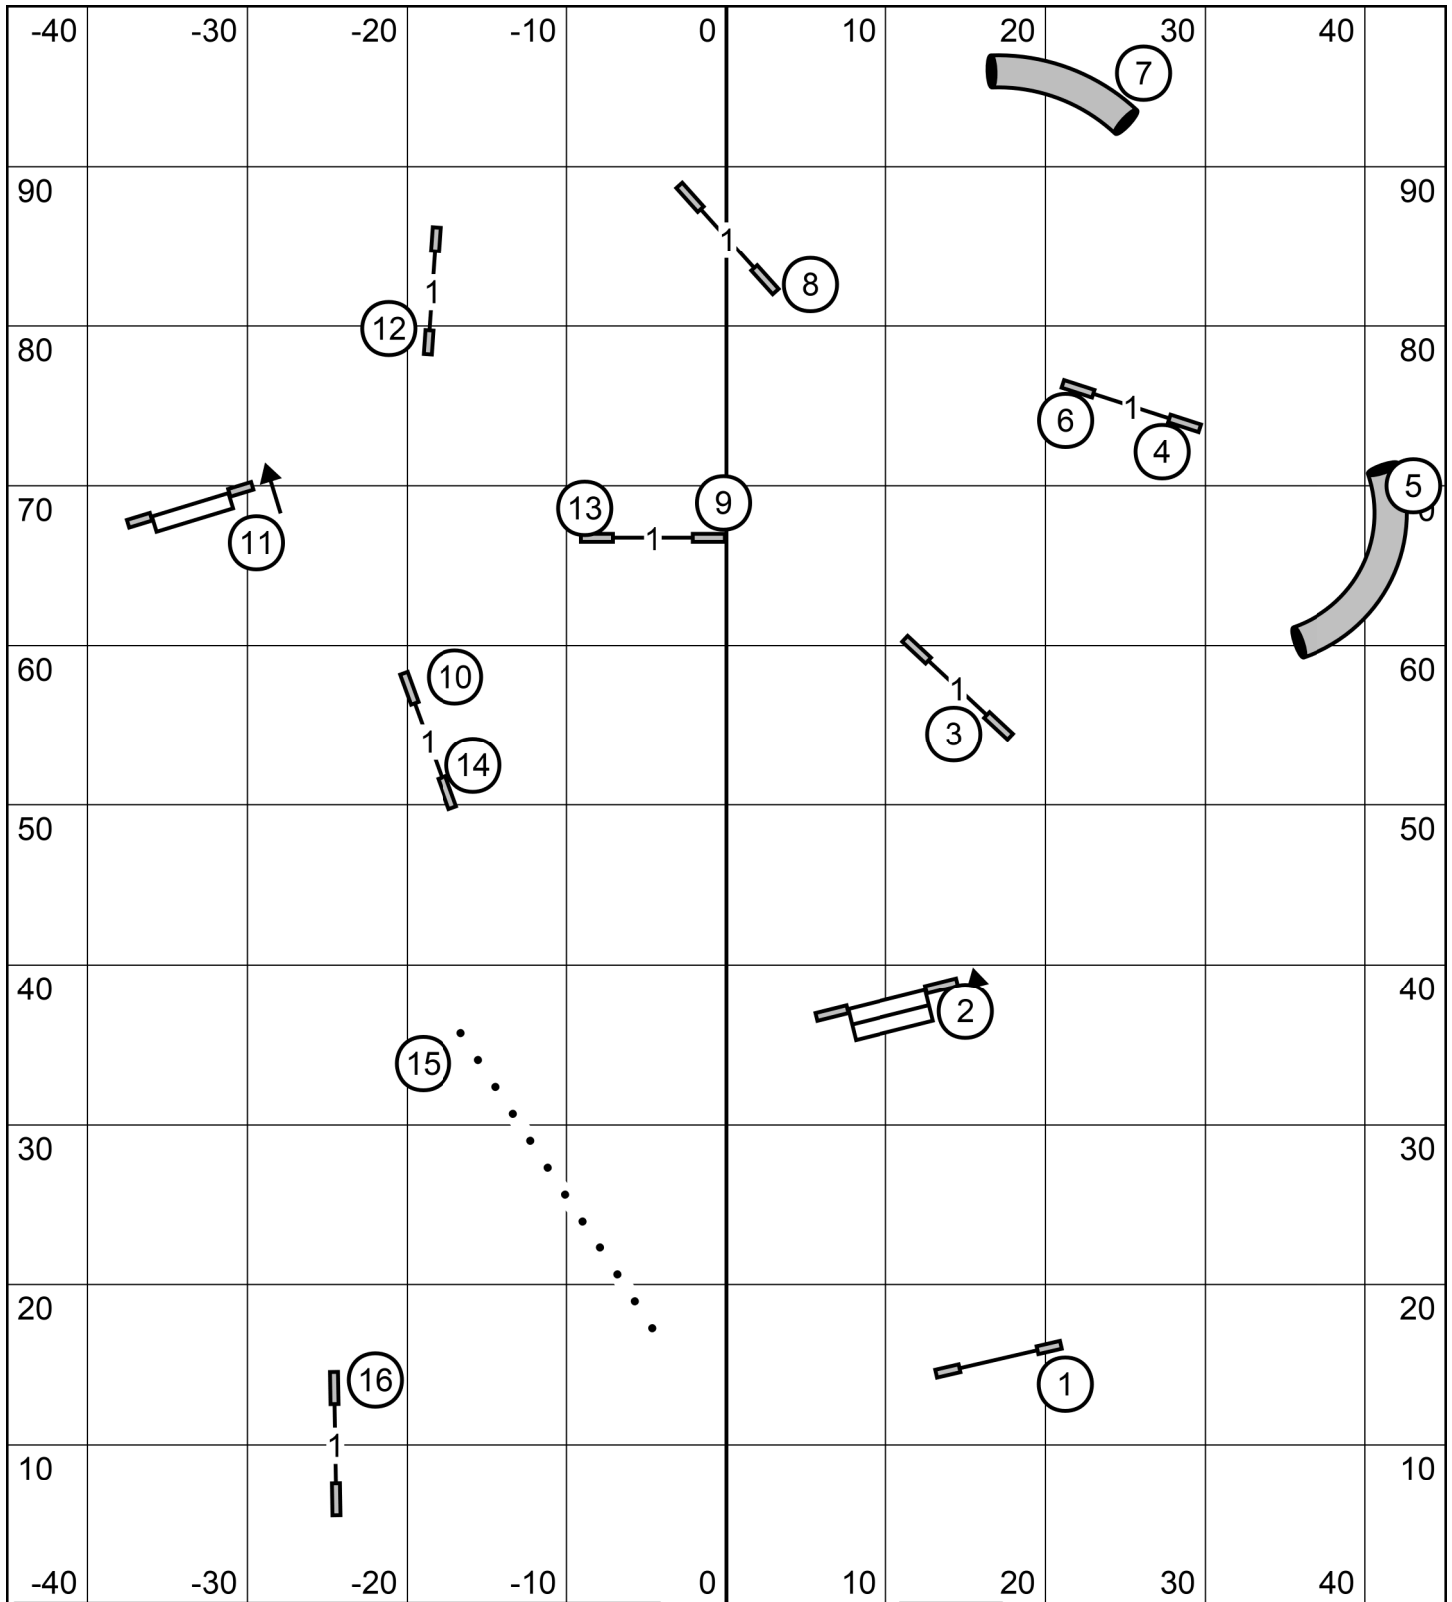

T&S

Greater St. Louis Shetland Sheepdog Club
August 7th 2022, Open JWW
Judge: Bonnie McDonald