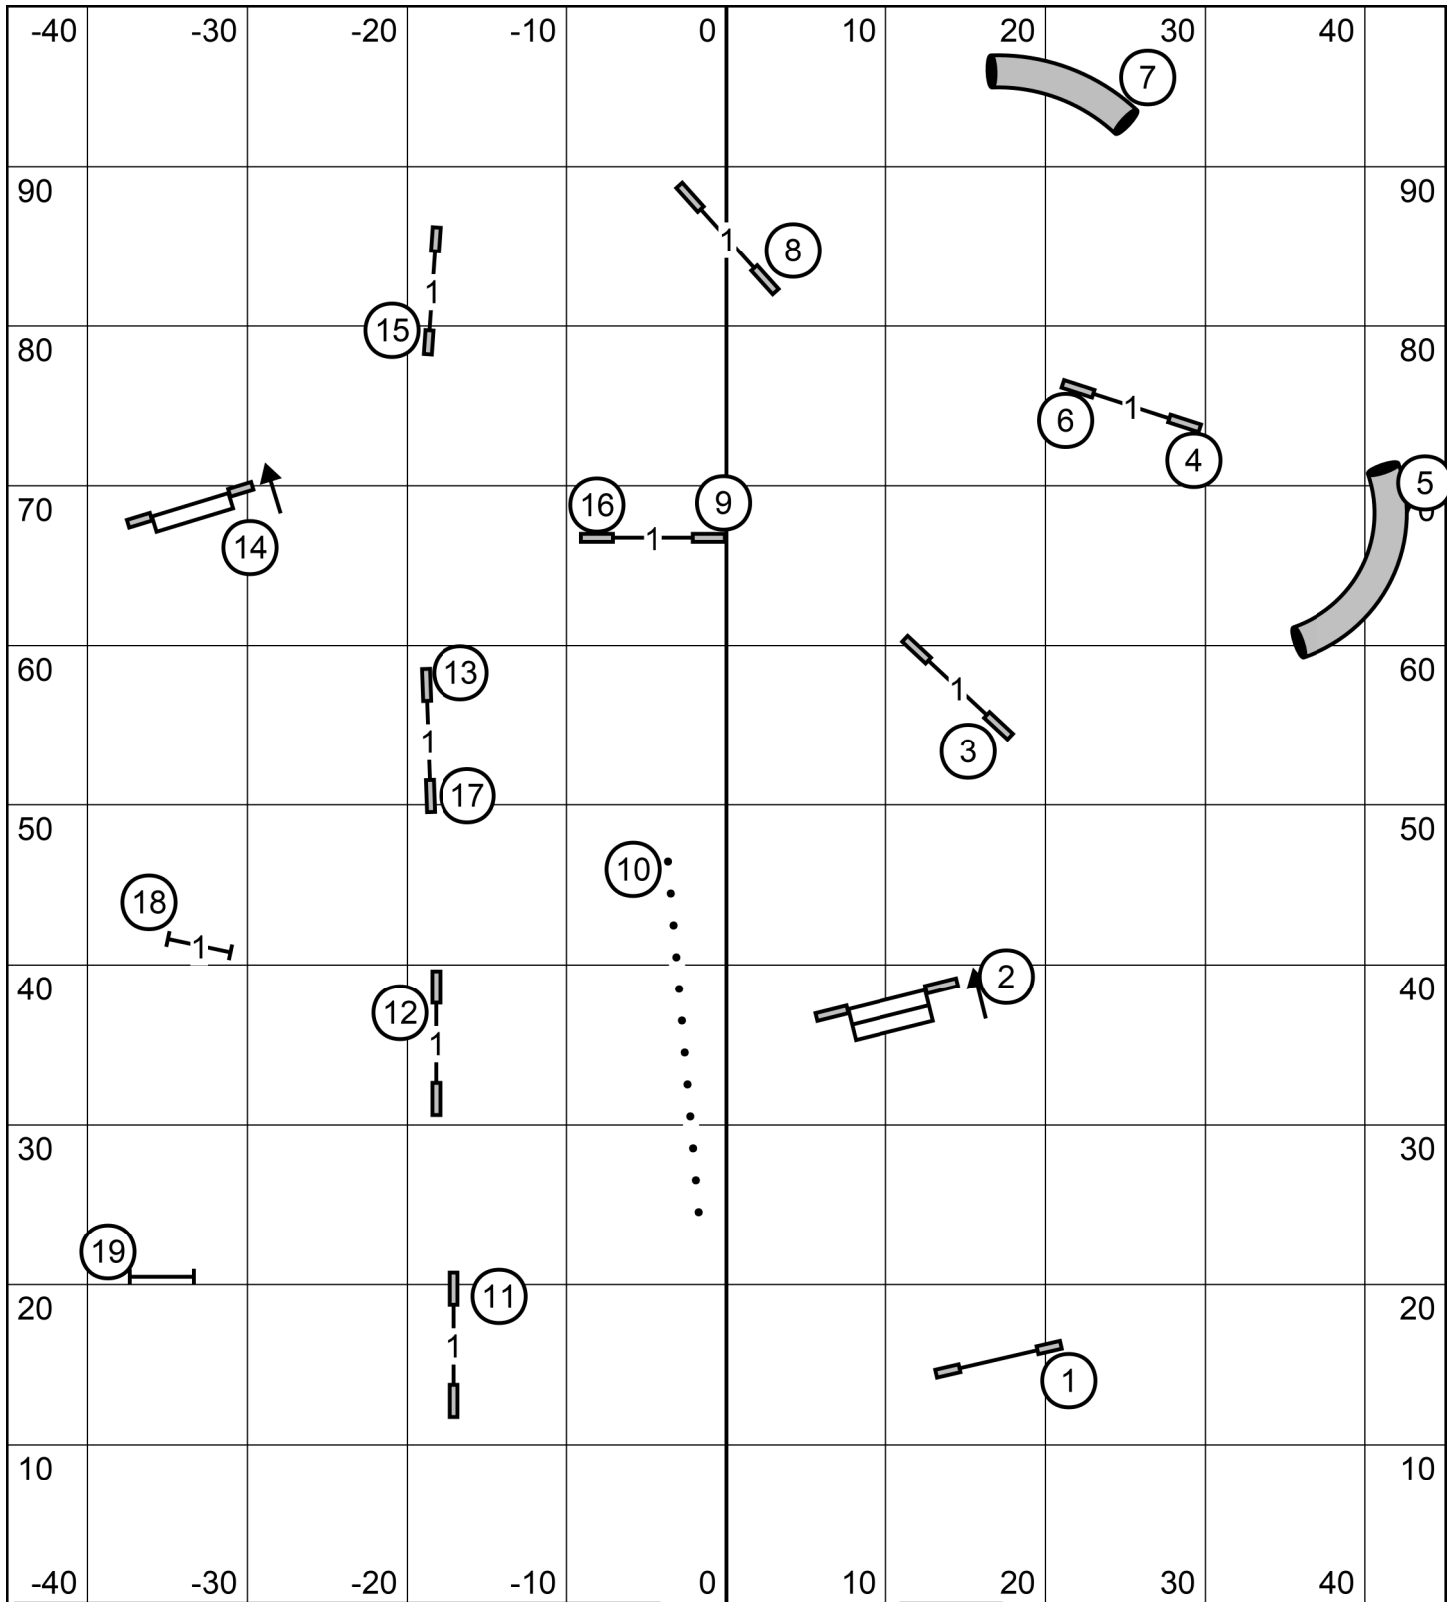

T&S

Greater St. Louis Shetland Sheepdog Club
August 7th 2022, E/Master JWW
Judge: Bonnie McDonald