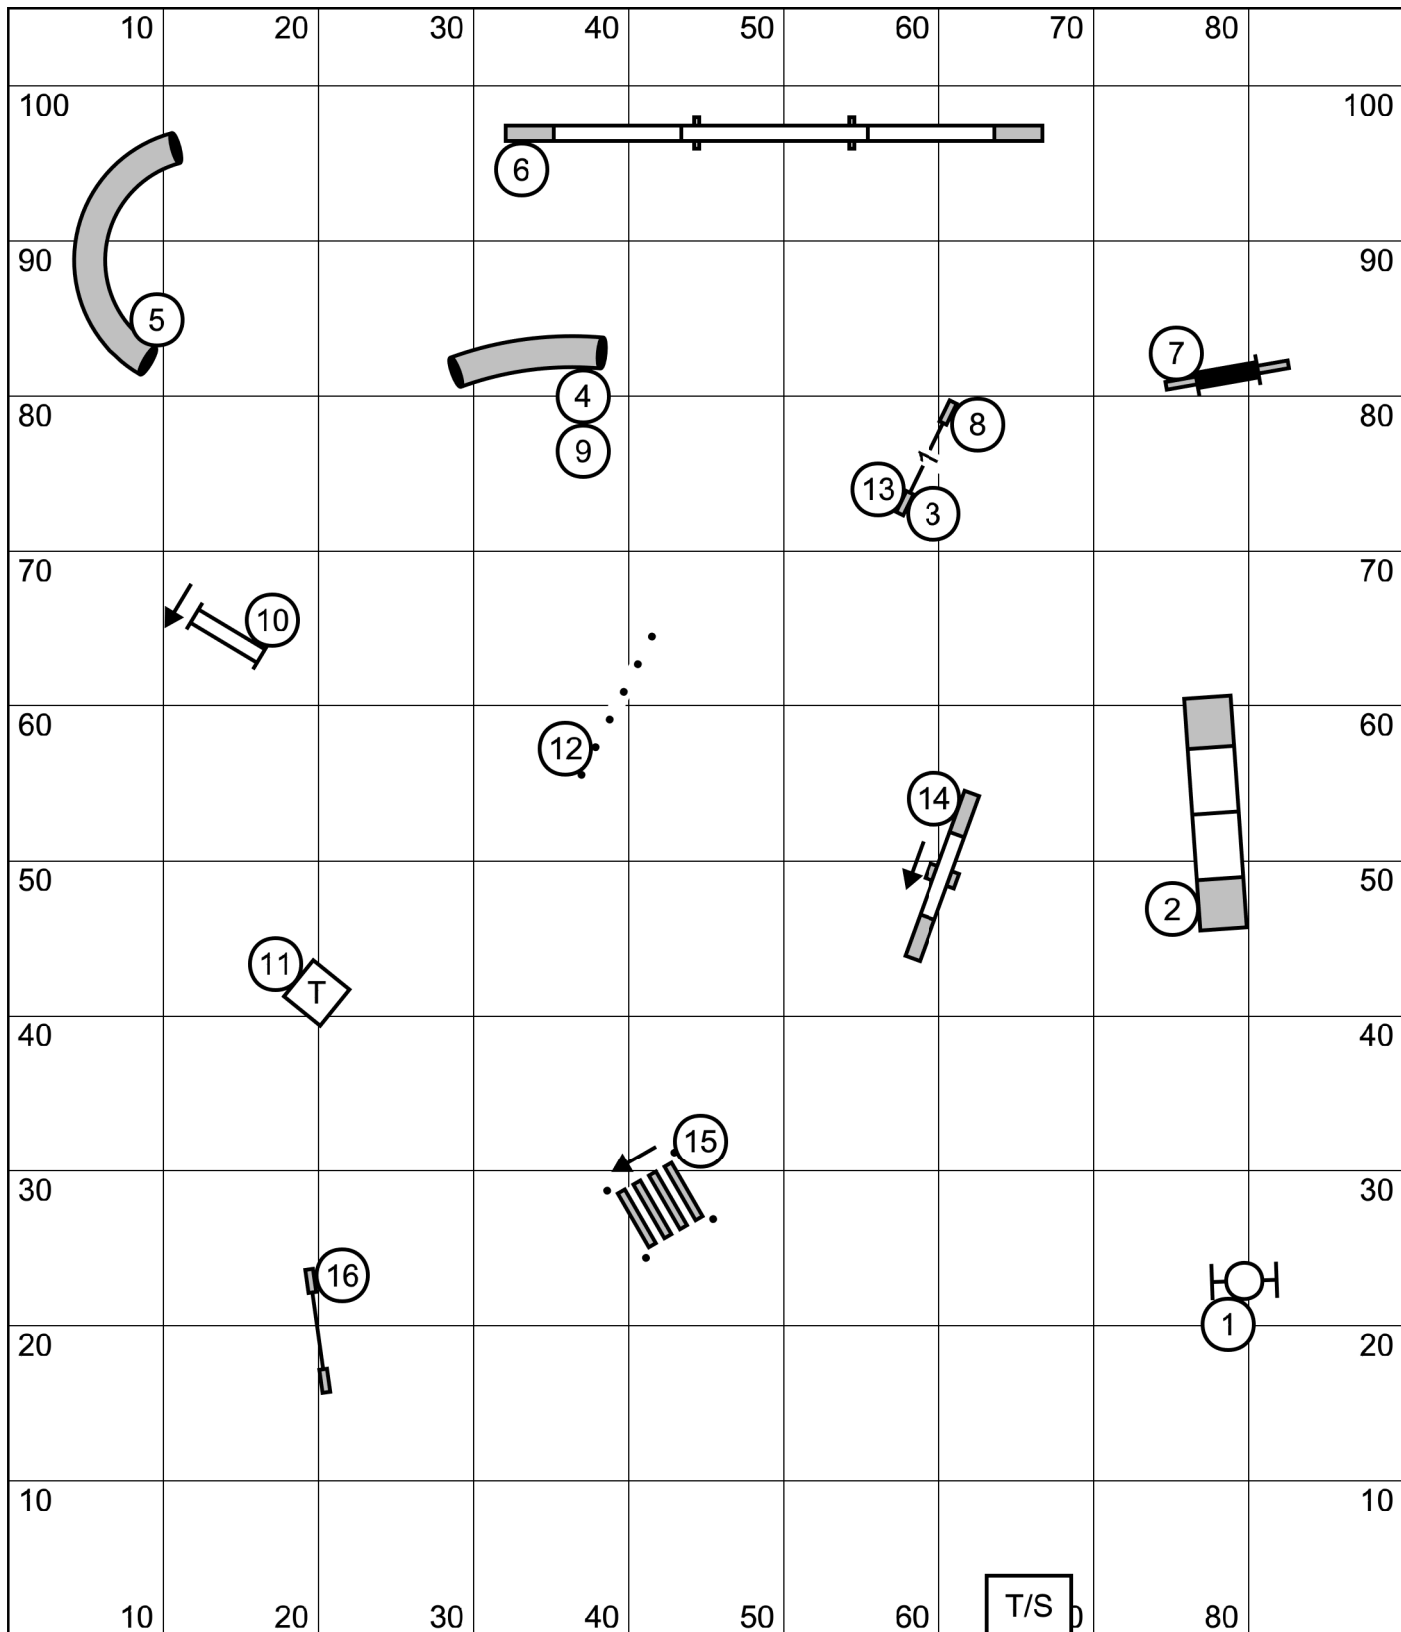

EXIT

NOVICE STANDARD
Greater St. Louis Shetland Sheepdog Club
Gray Summit, MO
August 05, 2022
Designed by Zach Gulaboff Davis

T/S

ENTER