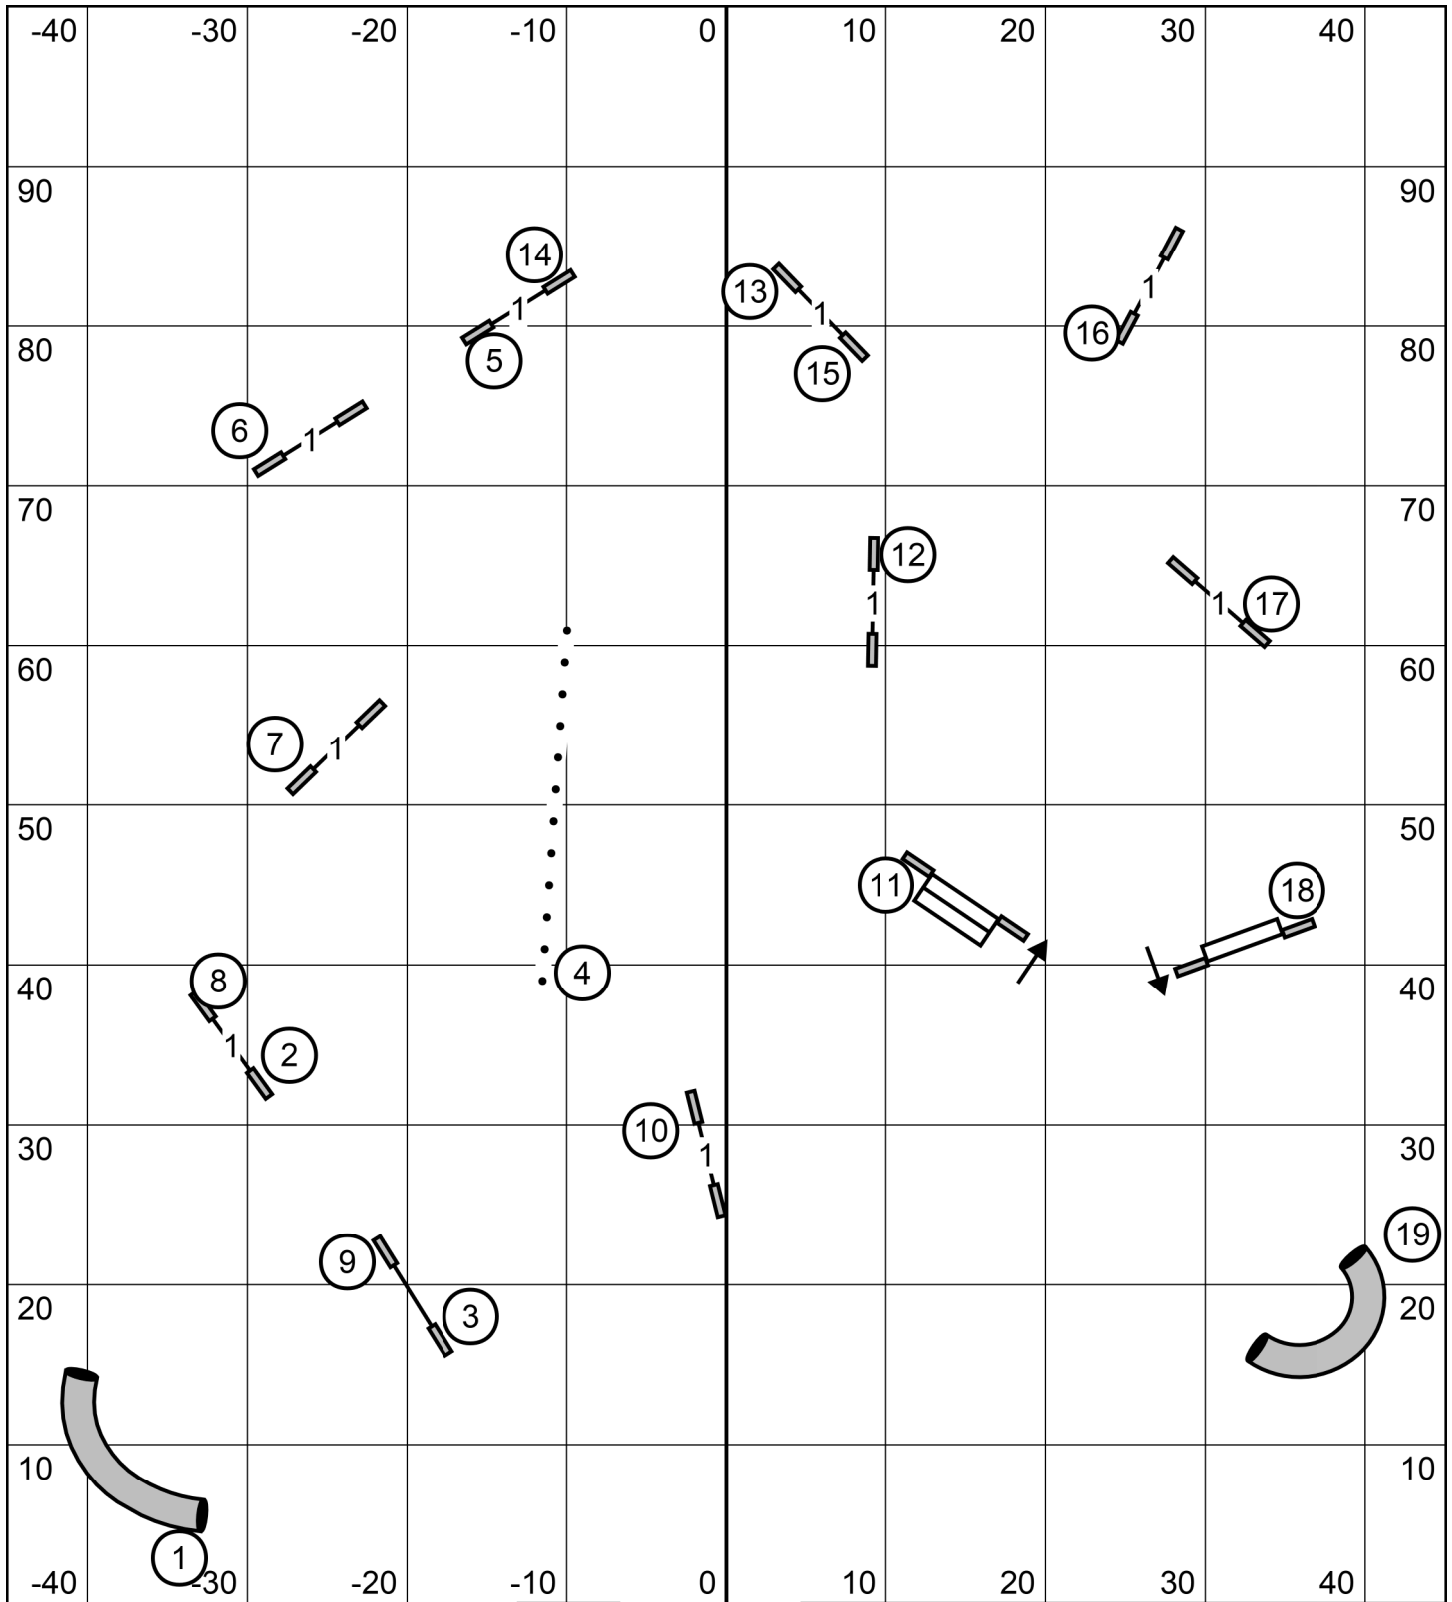

T&S

Greater St. Louis Shetland Sheepdog Club
August 5th 2022, Premier JWW
Judge: Bonnie McDonald