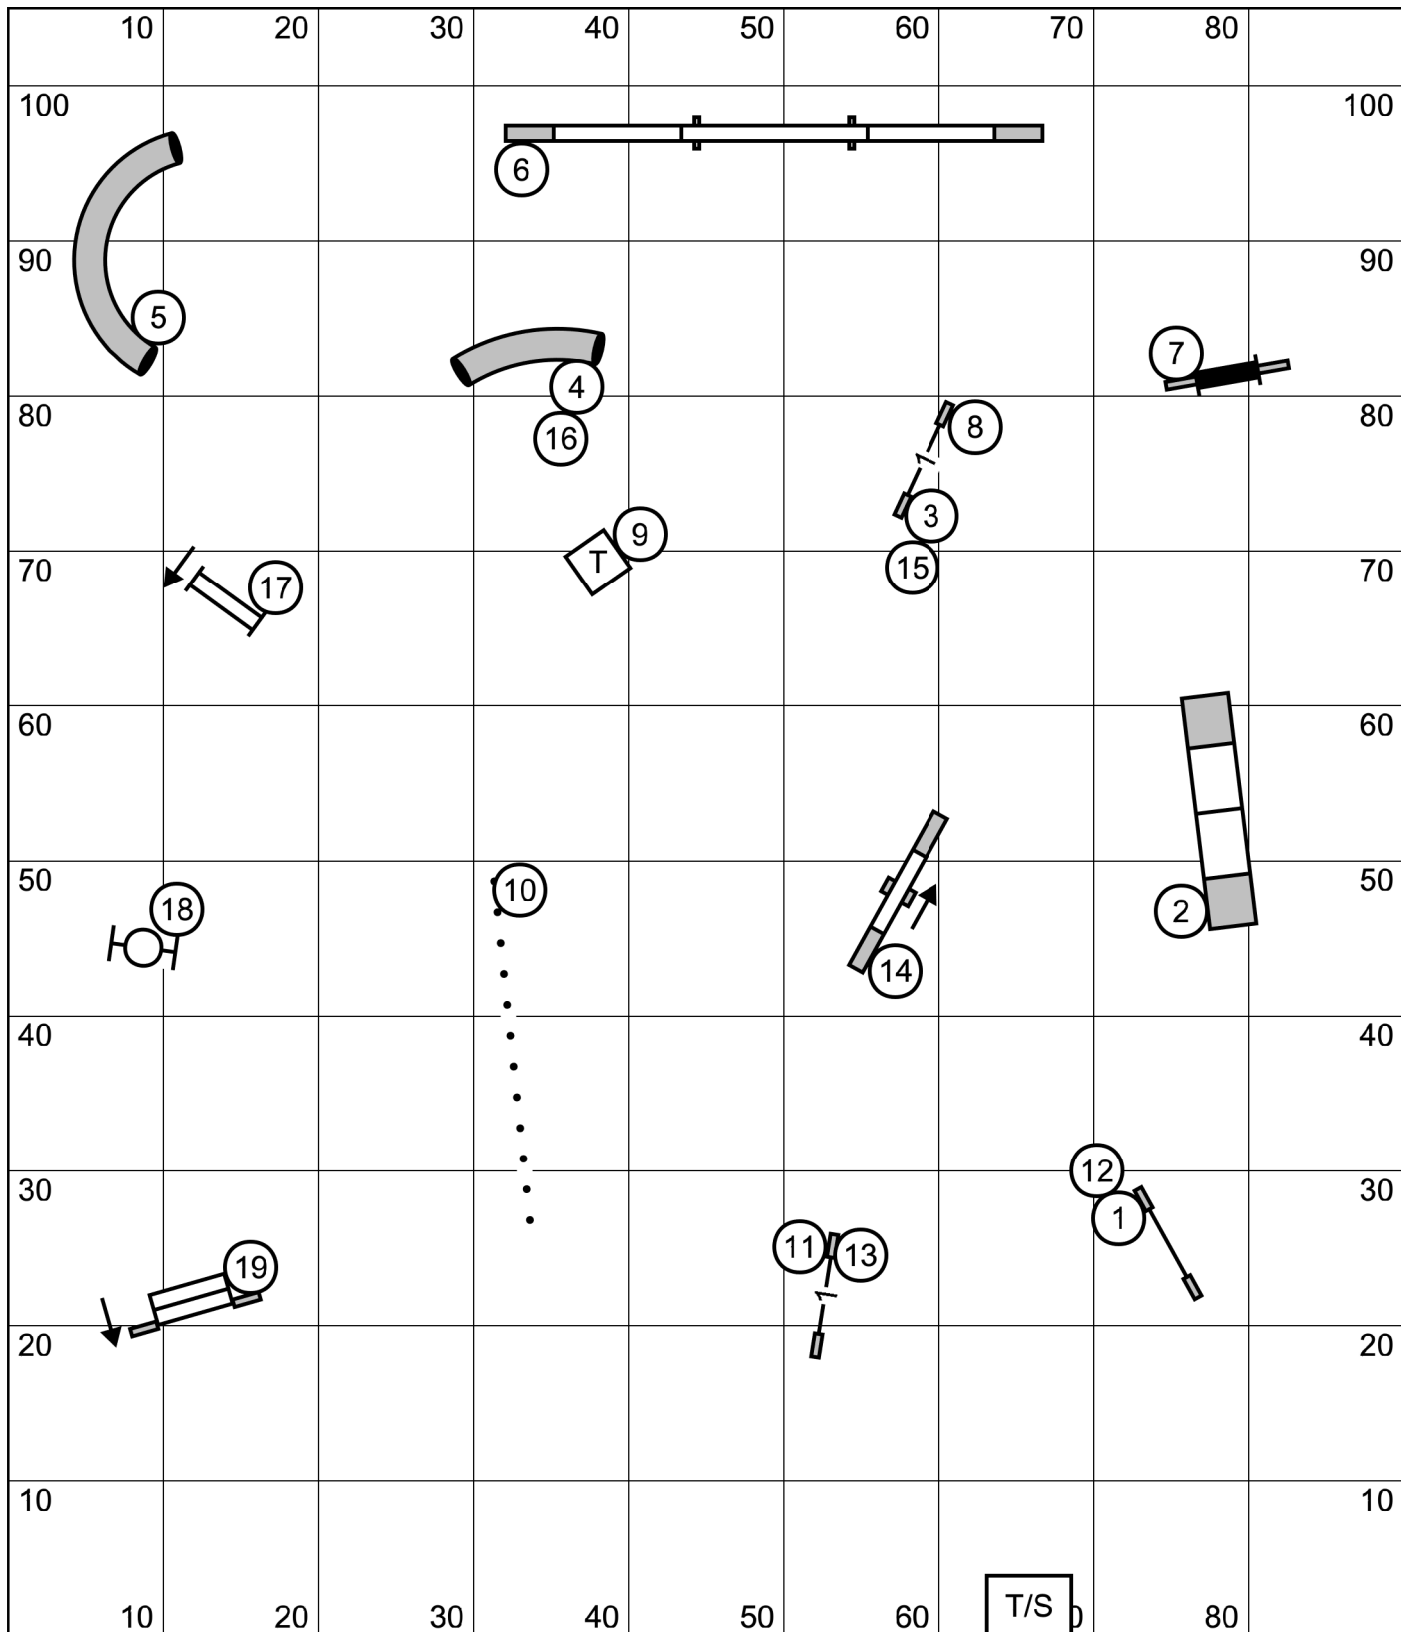

T/S

ENTER

EXIT

EXCELLENT / MASTER STANDARD

ENTER

Greater St. Louis Shetland Sheepdog Club
 Gray Summit, MO
 August 05, 2022
 Designed by Zach Gulaboff Davis

EXIT

OPEN STANDARD