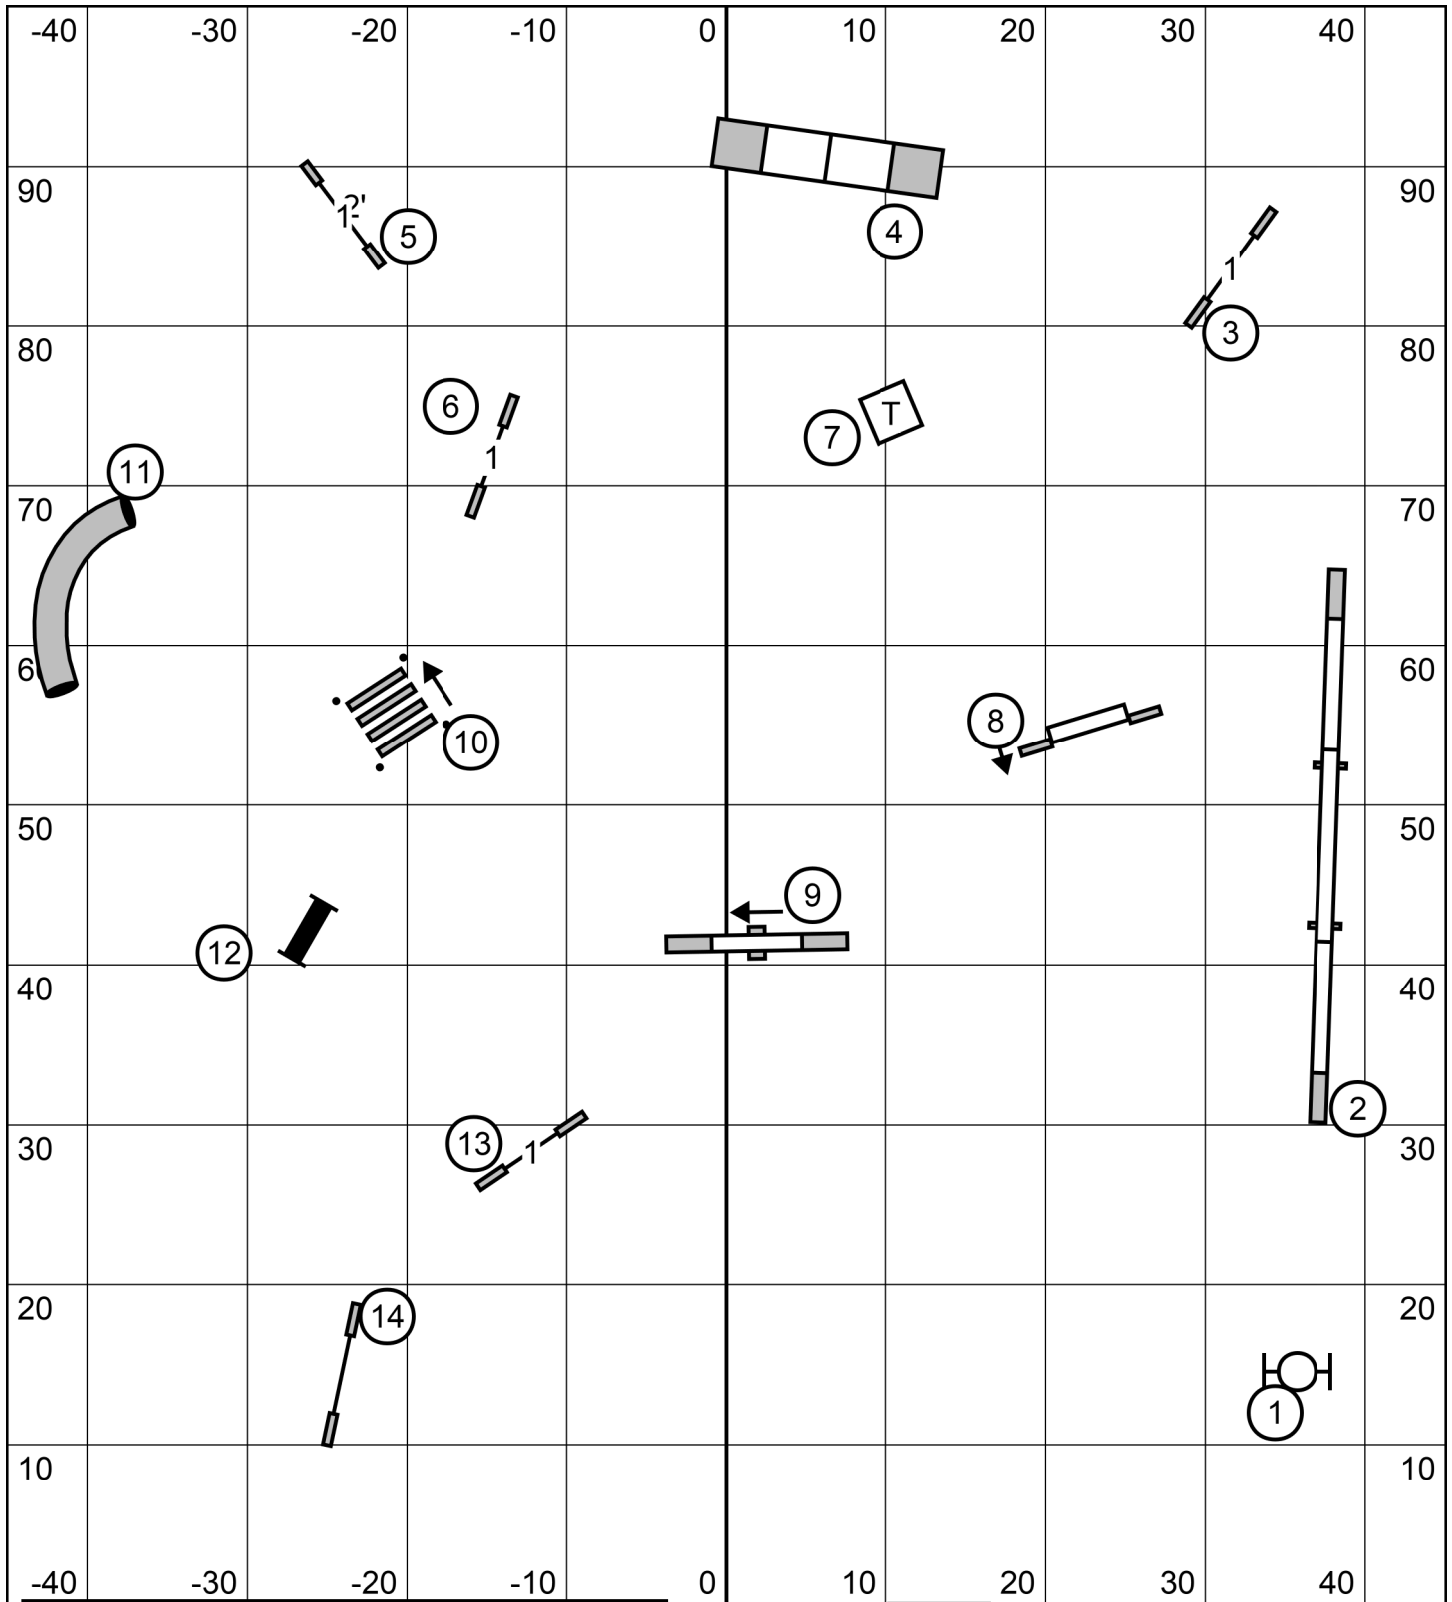

Greater St. Louis Shetland Sheepdog Club
August 6th 2022, Novice Standard
Judge: Bonnie McDonald

T&S