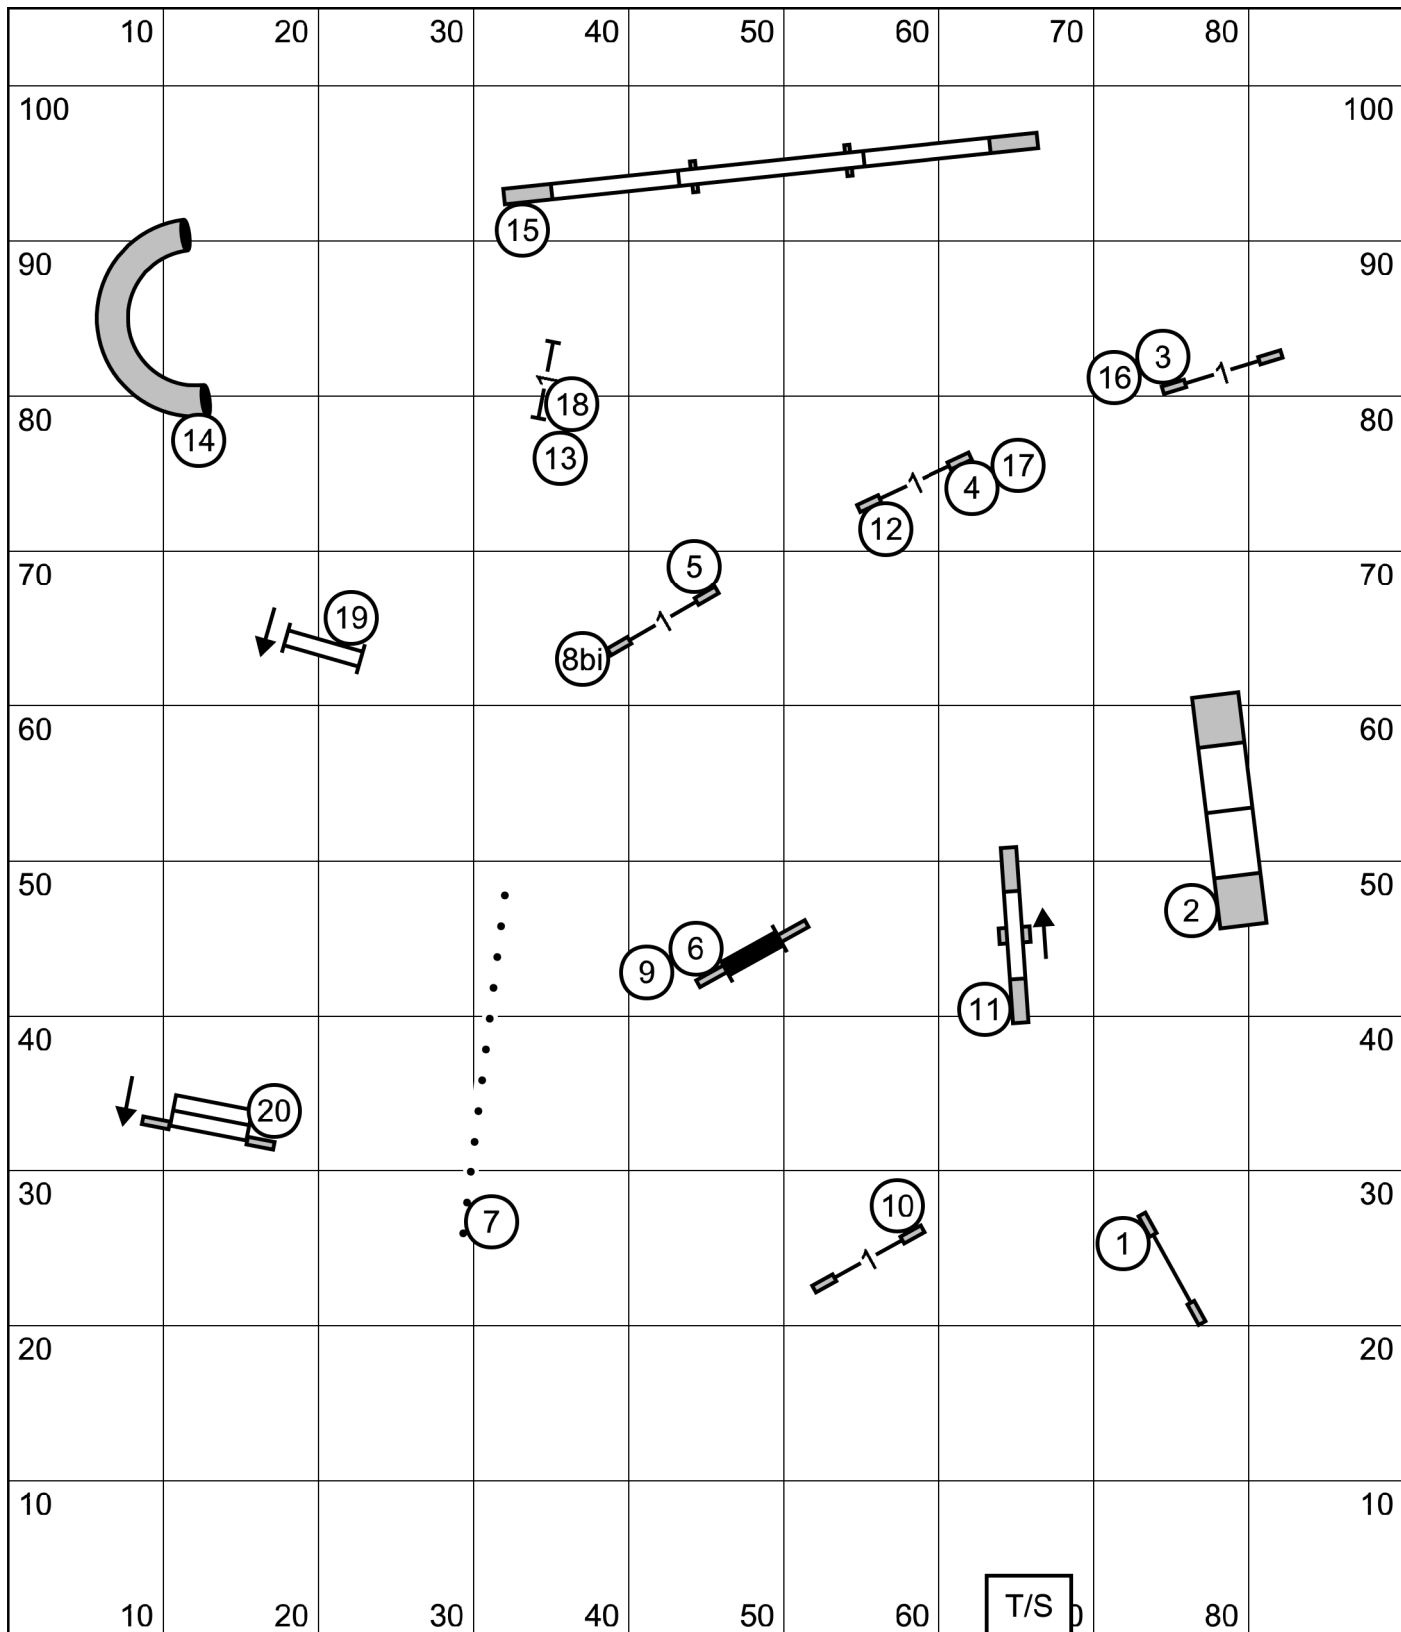

EXIT

PREMIER STANDARD
Greater St. Louis Shetland Sheepdog Club
Gray Summit, MO
August 05, 2022
Designed by Zach Gulaboff Davis

T/S

ENTER