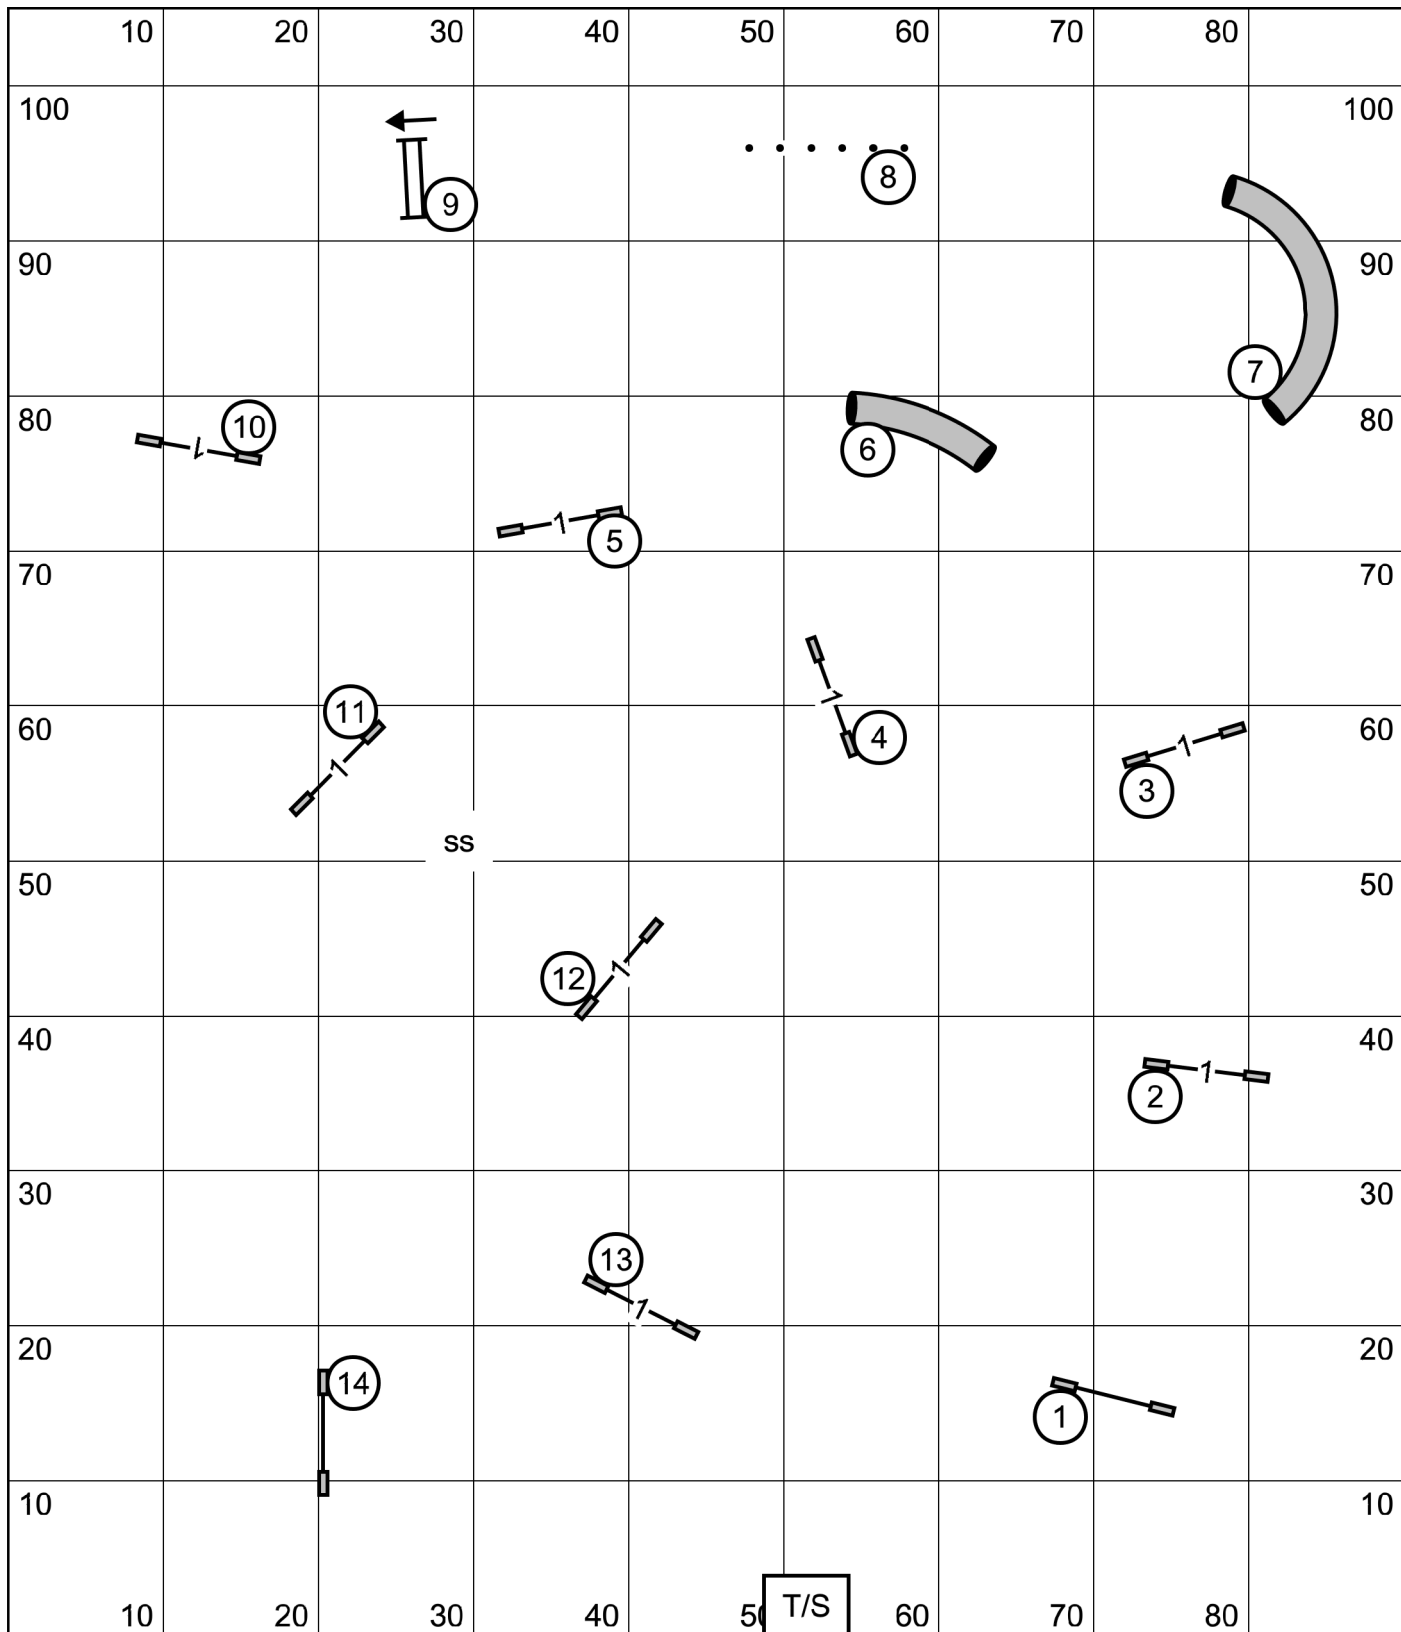

EXIT

NOVICE JWW

Greater St. Louis Shetland Sheepdog Club
Gray Summit, MO
August 06, 2022
Designed by Zach Gulaboff Davis

ENTER