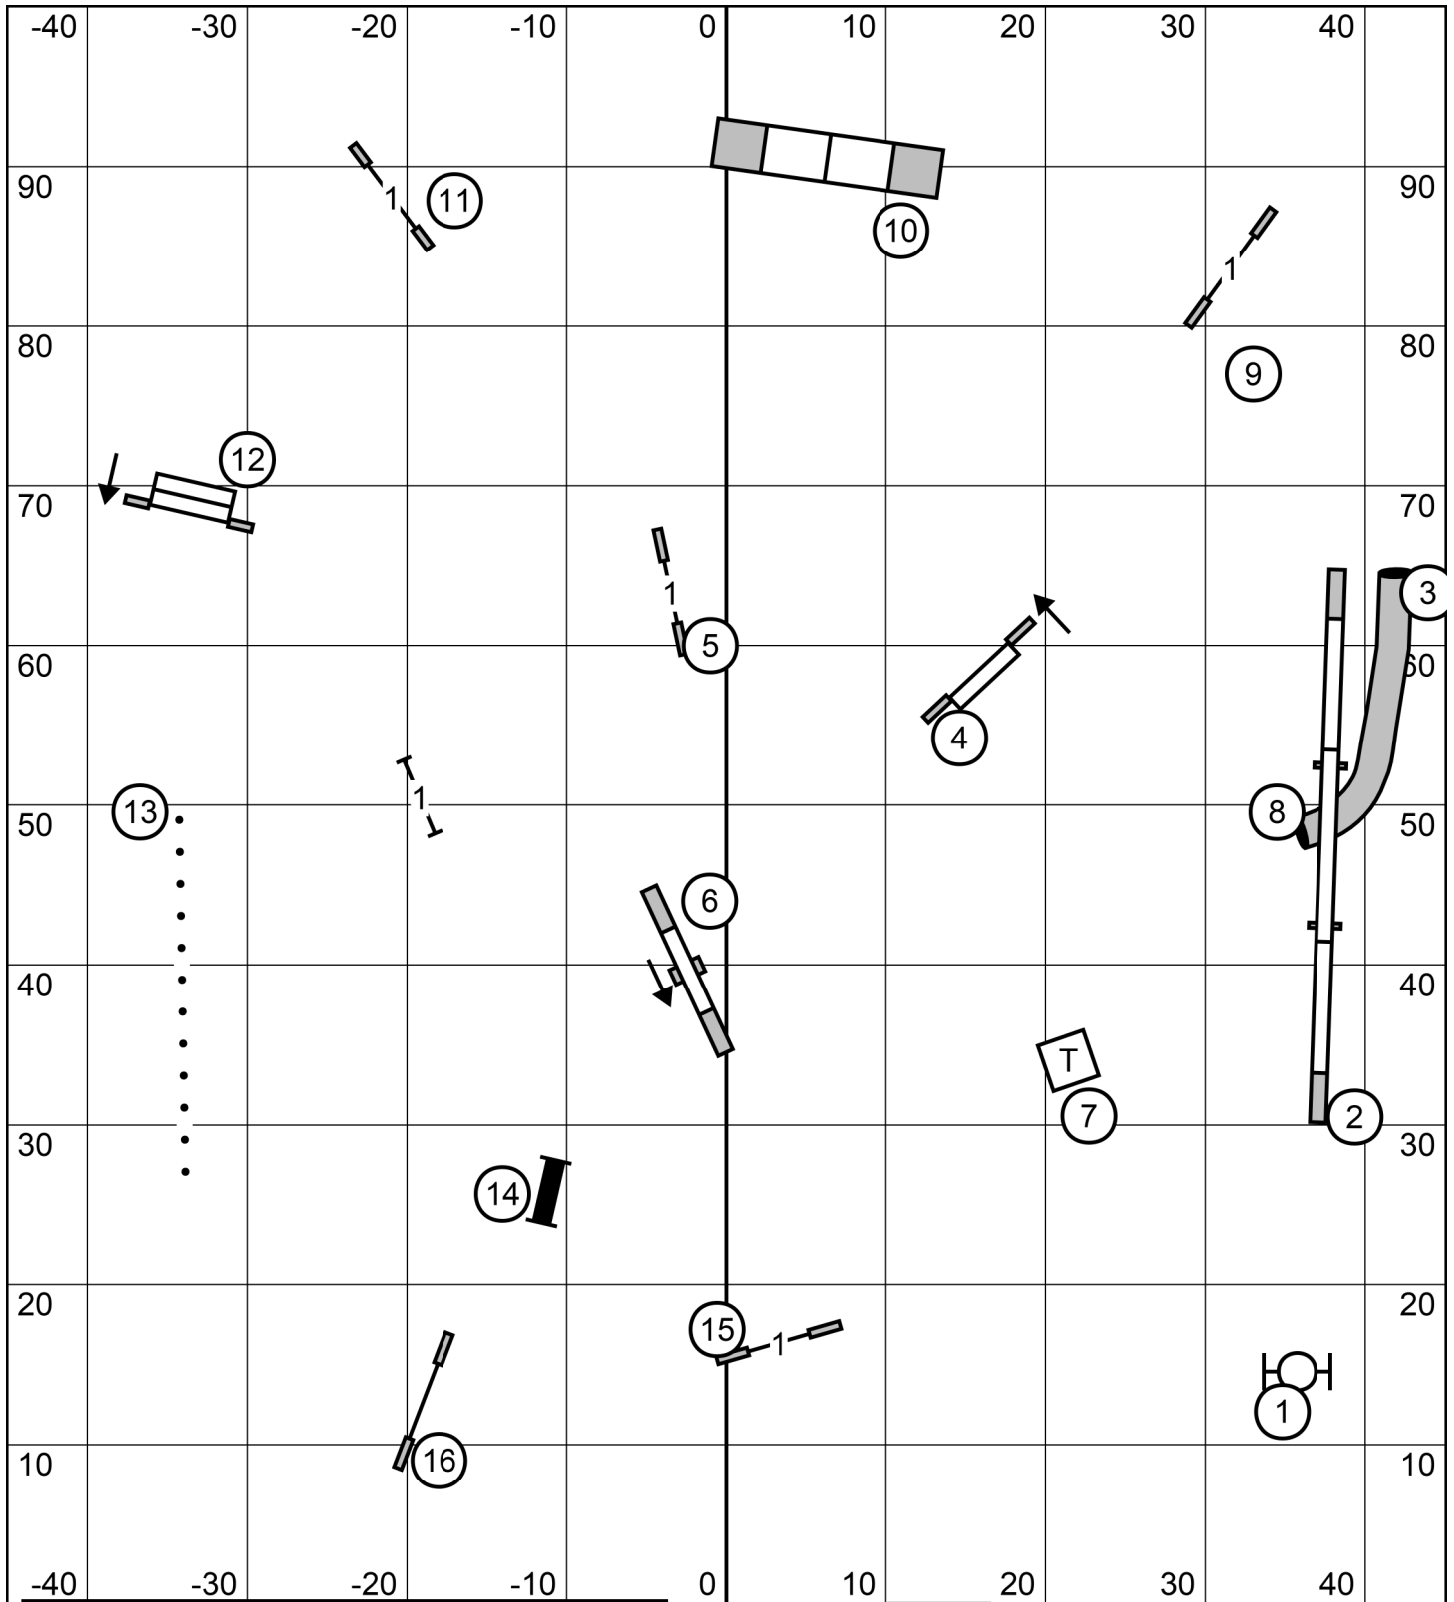

Greater St. Louis Shetland Sheepdog Club
August 6th 2022, Open Standard
Judge: Bonnie McDonald

T&S