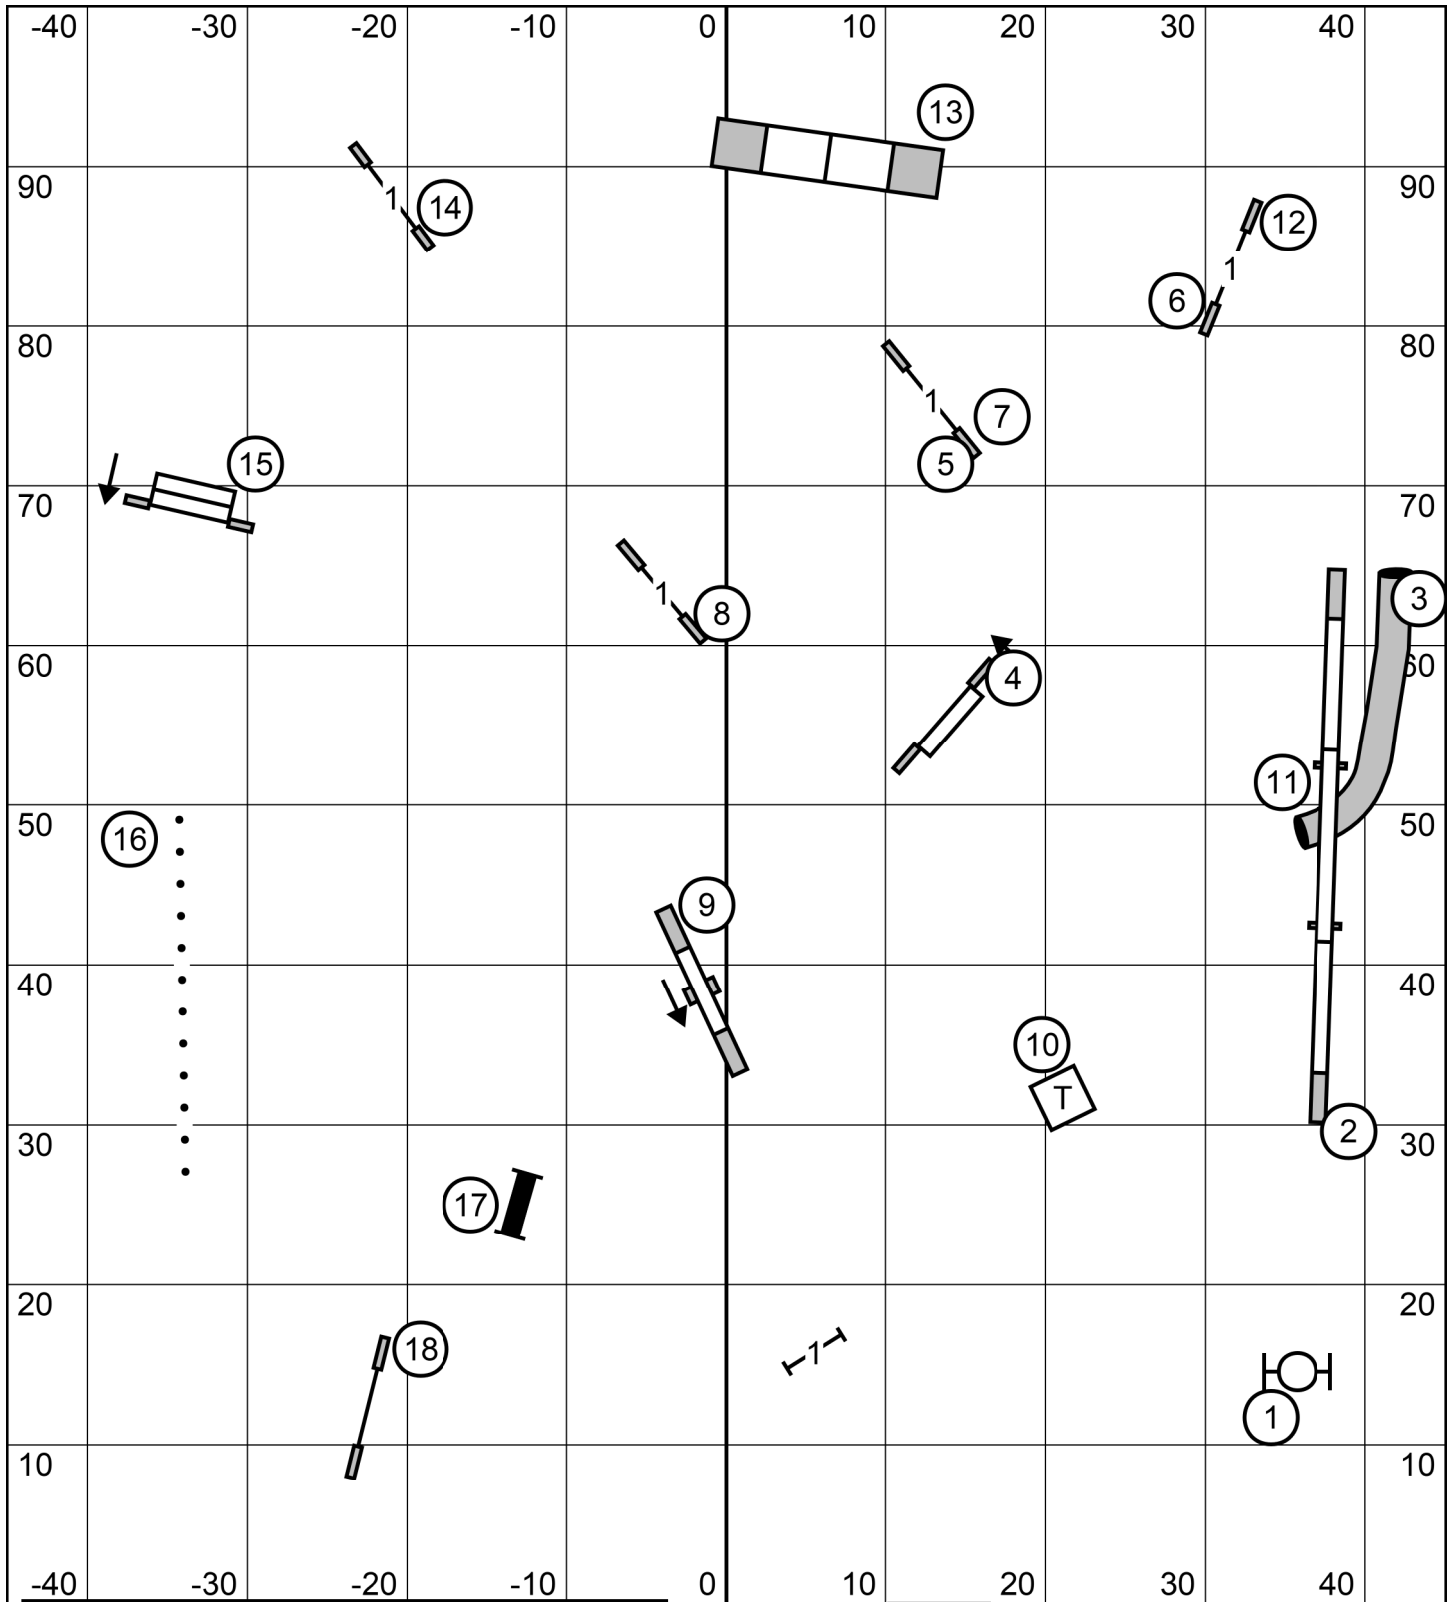

Greater St. Louis Shetland Sheepdog Club
August 6th 2022, E/Master Standard
Judge: Bonnie McDonald

T&S