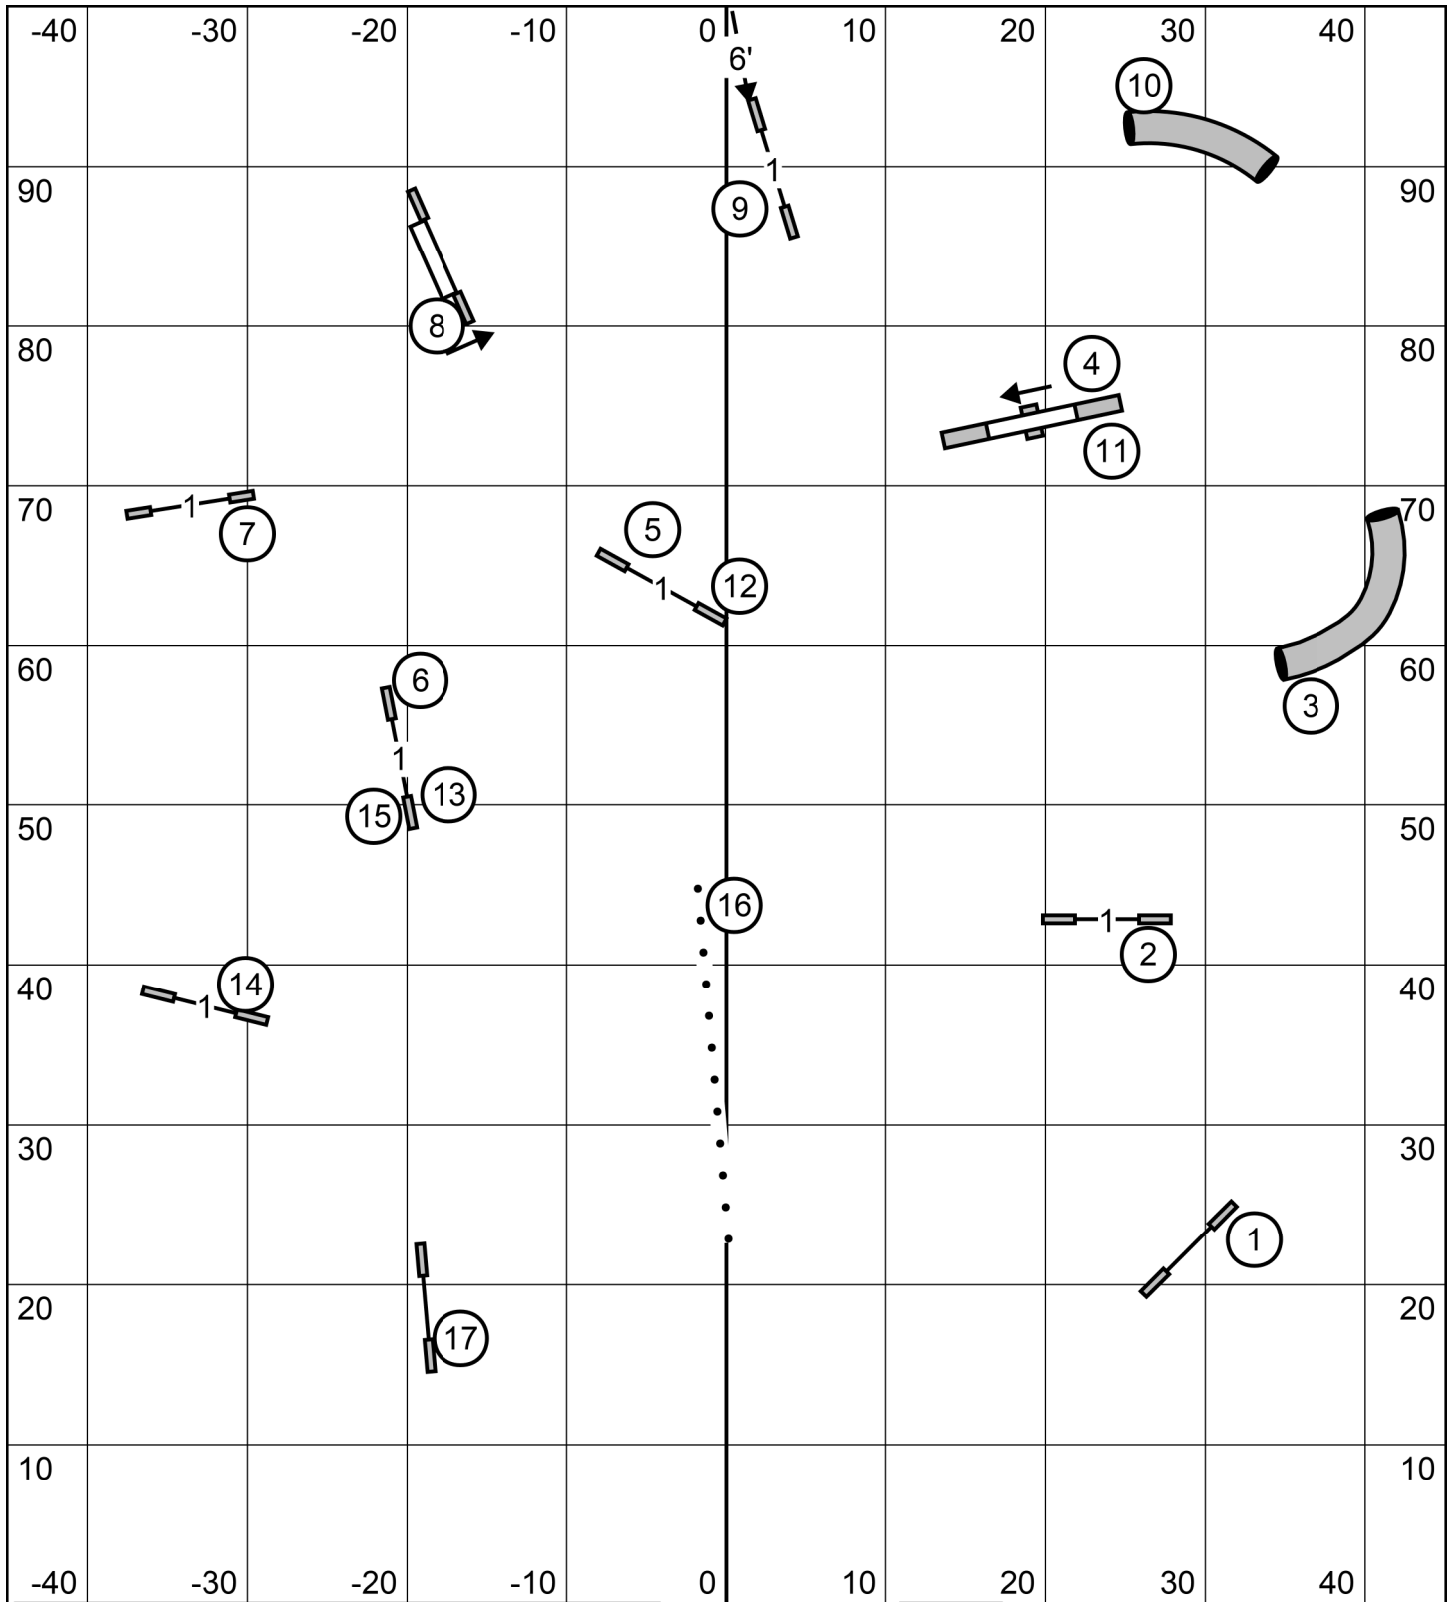

Greater St. Louis Shetland Sheepdog Club
August 7th 2022, T2B
Judge: Bonnie McDonald

T&S