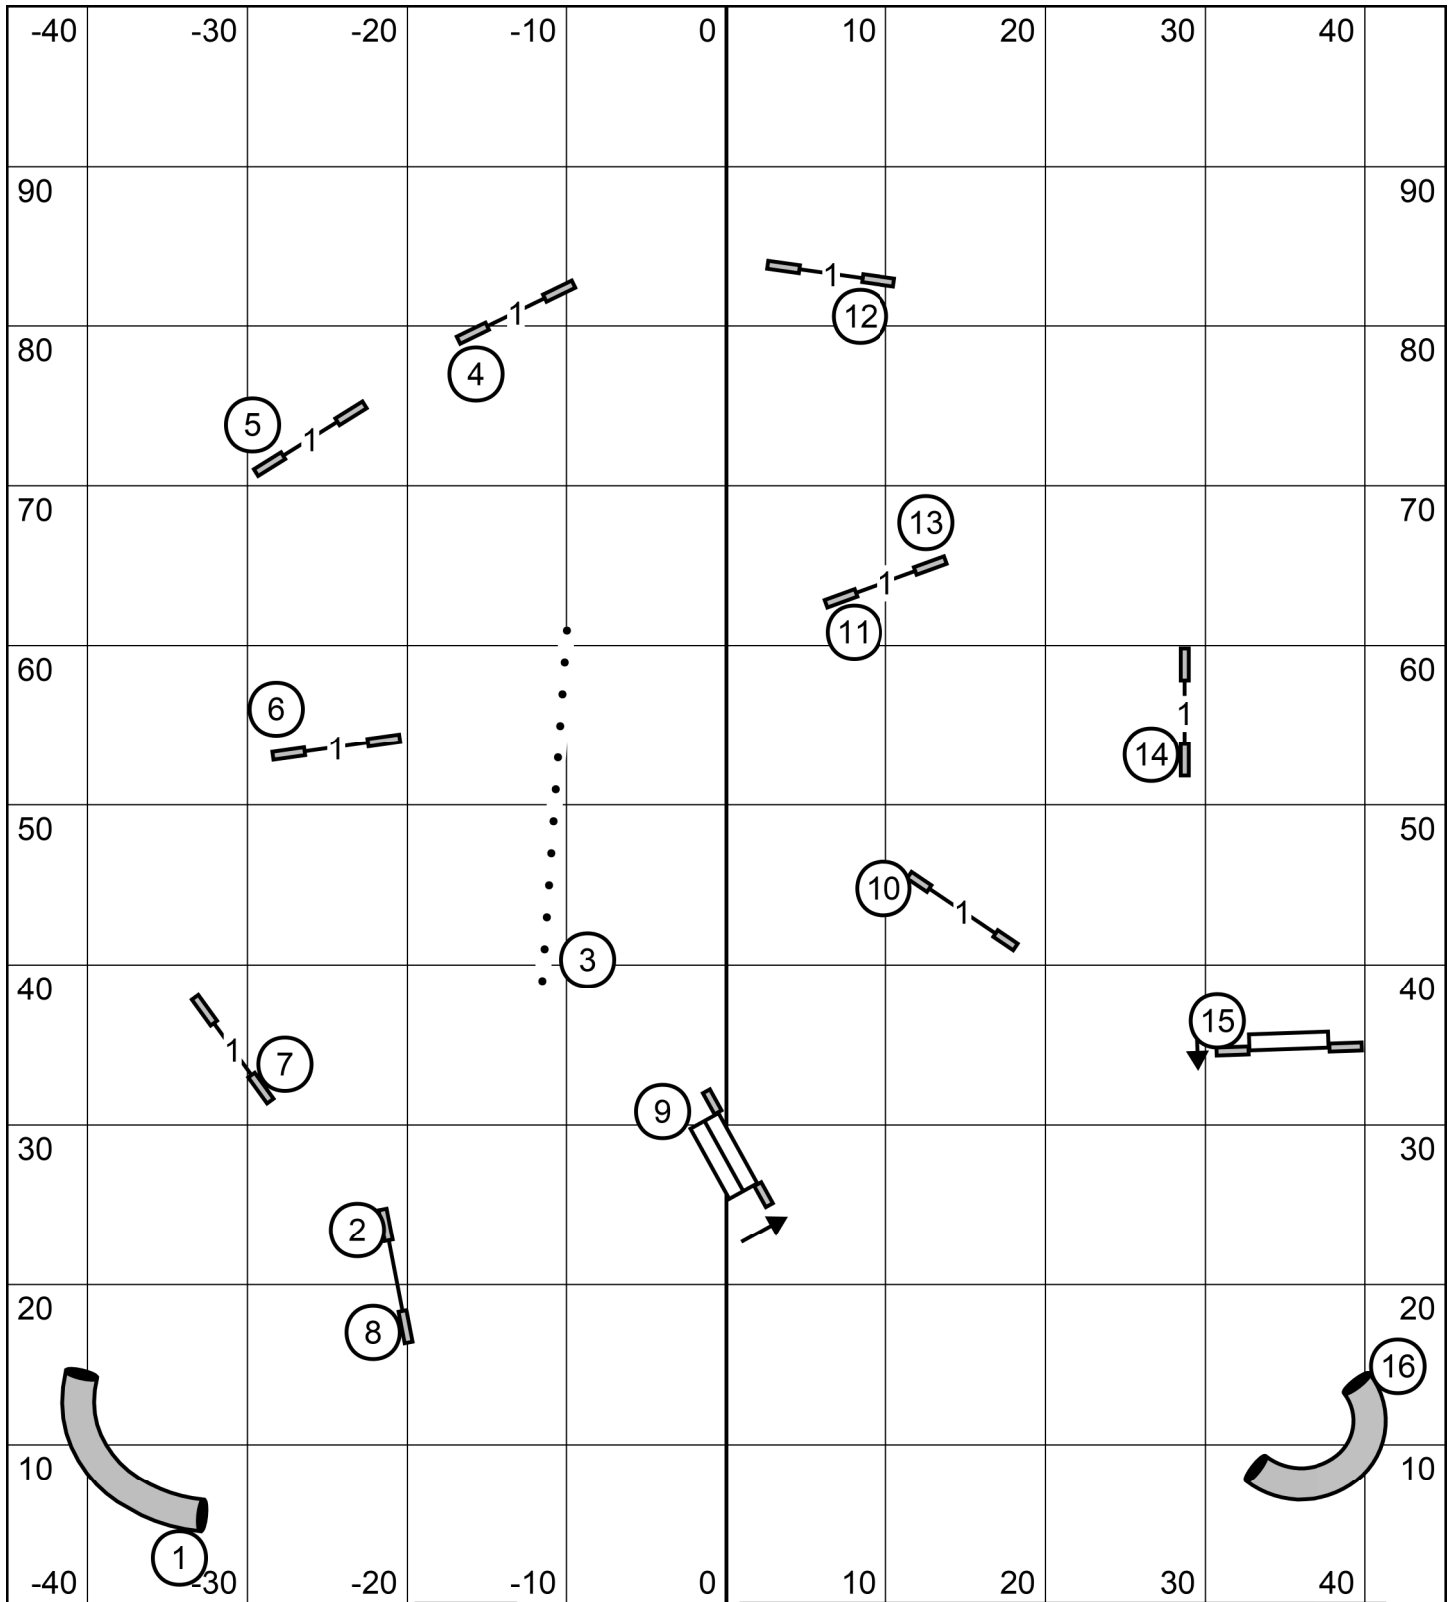

T&S

Greater St. Louis Shetland Sheepdog Club
August 5th 2022, Open JWW
Judge: Bonnie McDonald