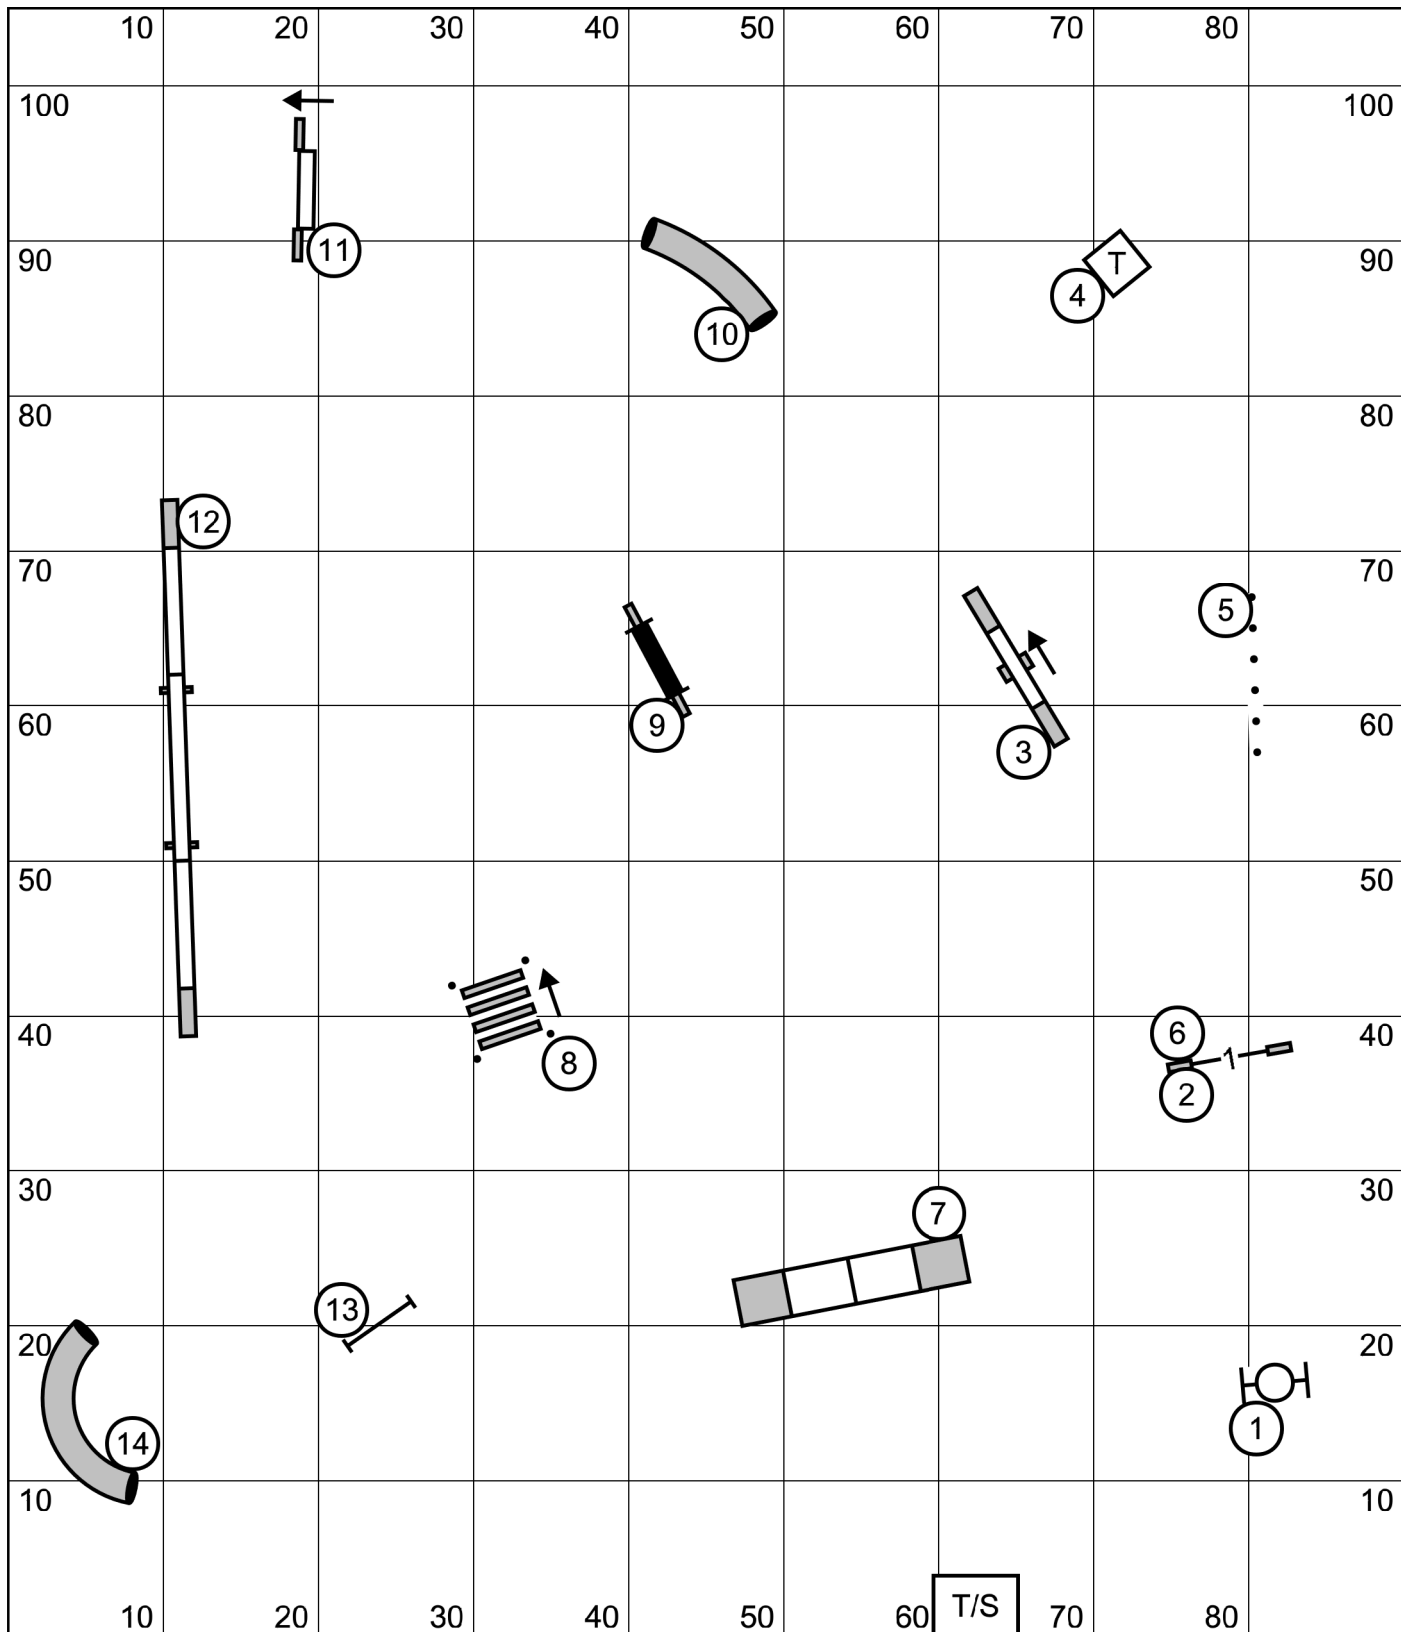

EXIT

OPEN STANDARD

Greater St. Louis Shetland Sheepdog Club
 Gray Summit, MO
 August 07, 2022
 Designed by Zach Gulaboff Davis

ENTER

EXIT

NOVICE STANDARD
 Greater St. Louis Shetland Sheepdog Club
 Gray Summit, MO
 August 07, 2022
 Designed by Zach Gulaboff Davis