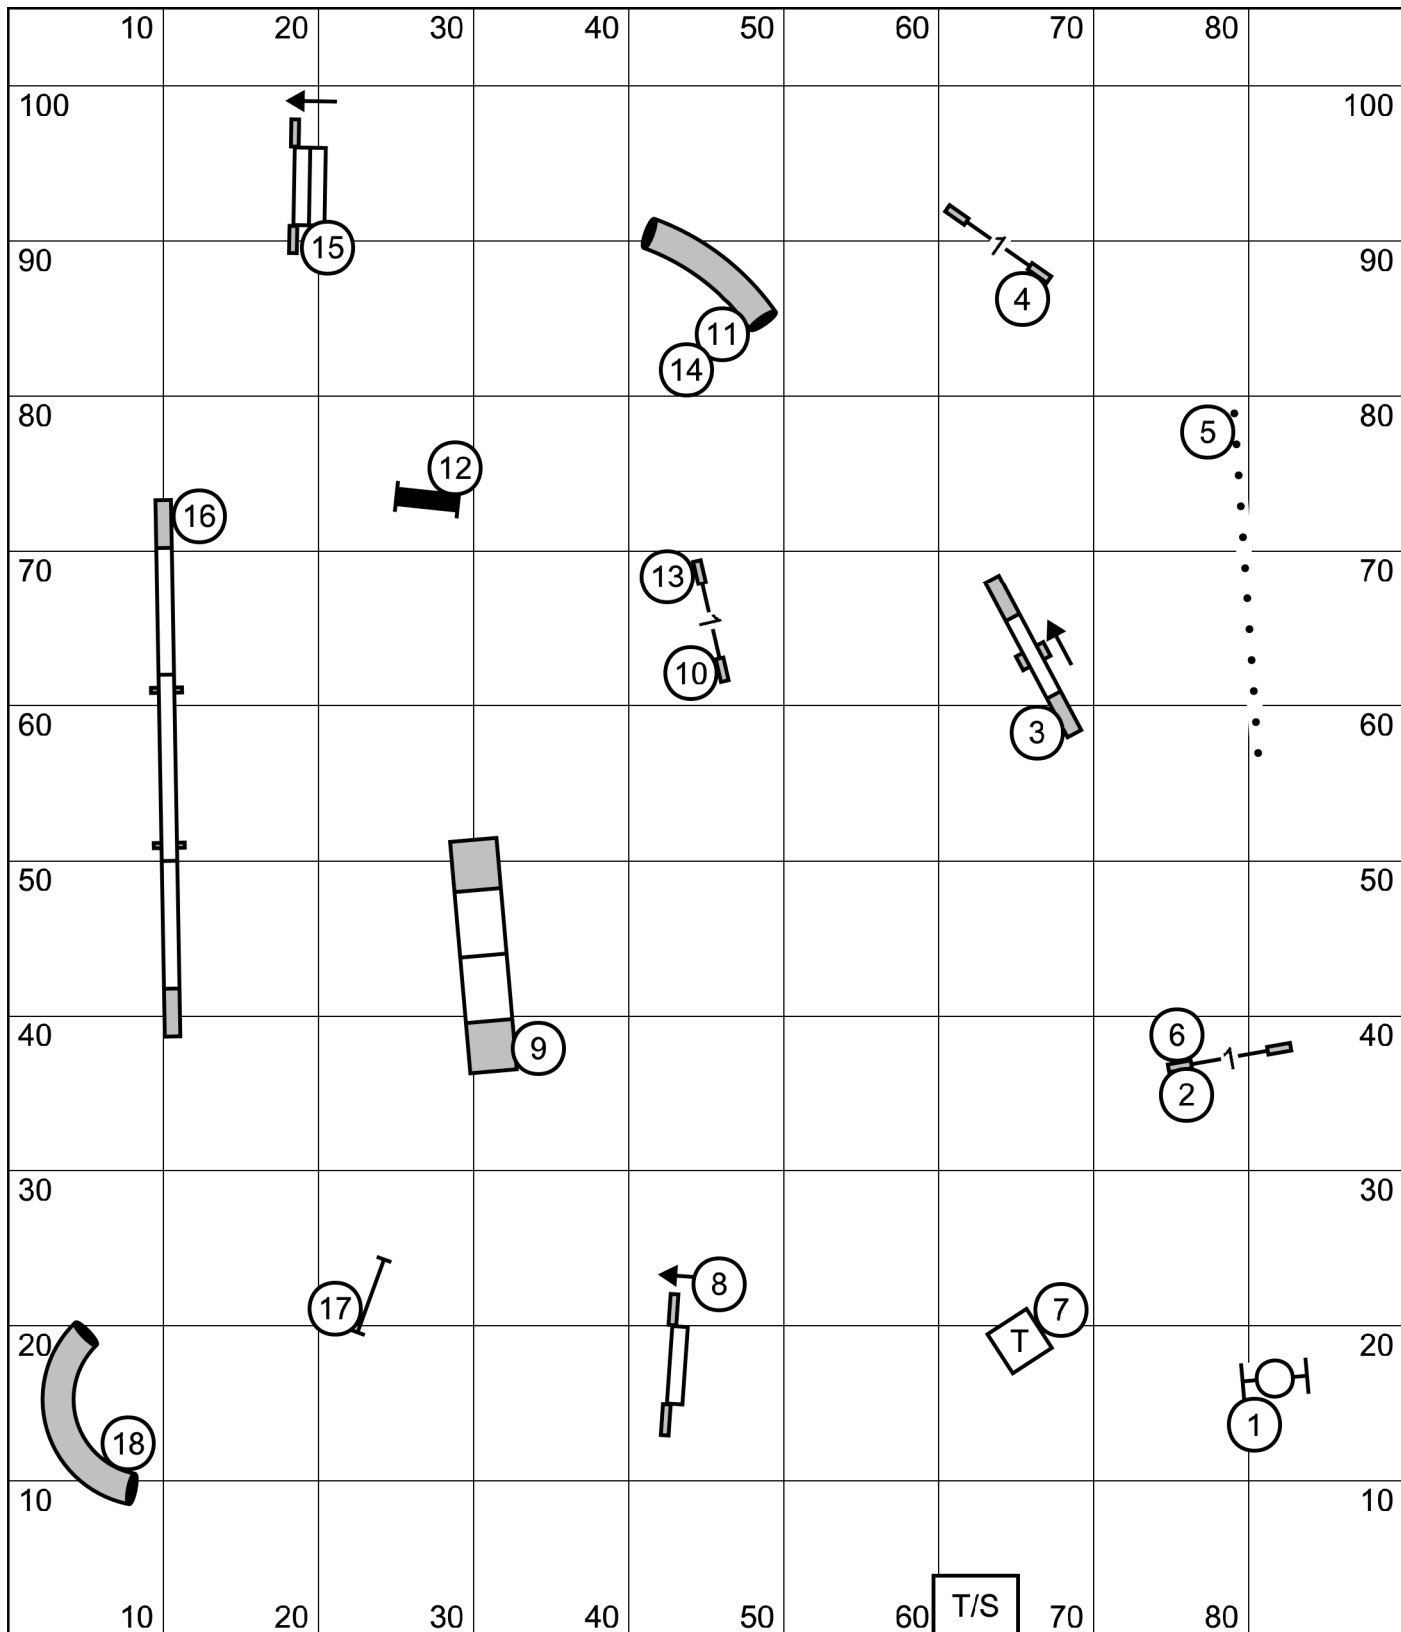

EXIT

EXCELLENT / MASTER STANDARD

ENTER

Greater St. Louis Shetland Sheepdog Club
Gray Summit, MO
August 07, 2022
Designed by Zach Gulaboff Davis