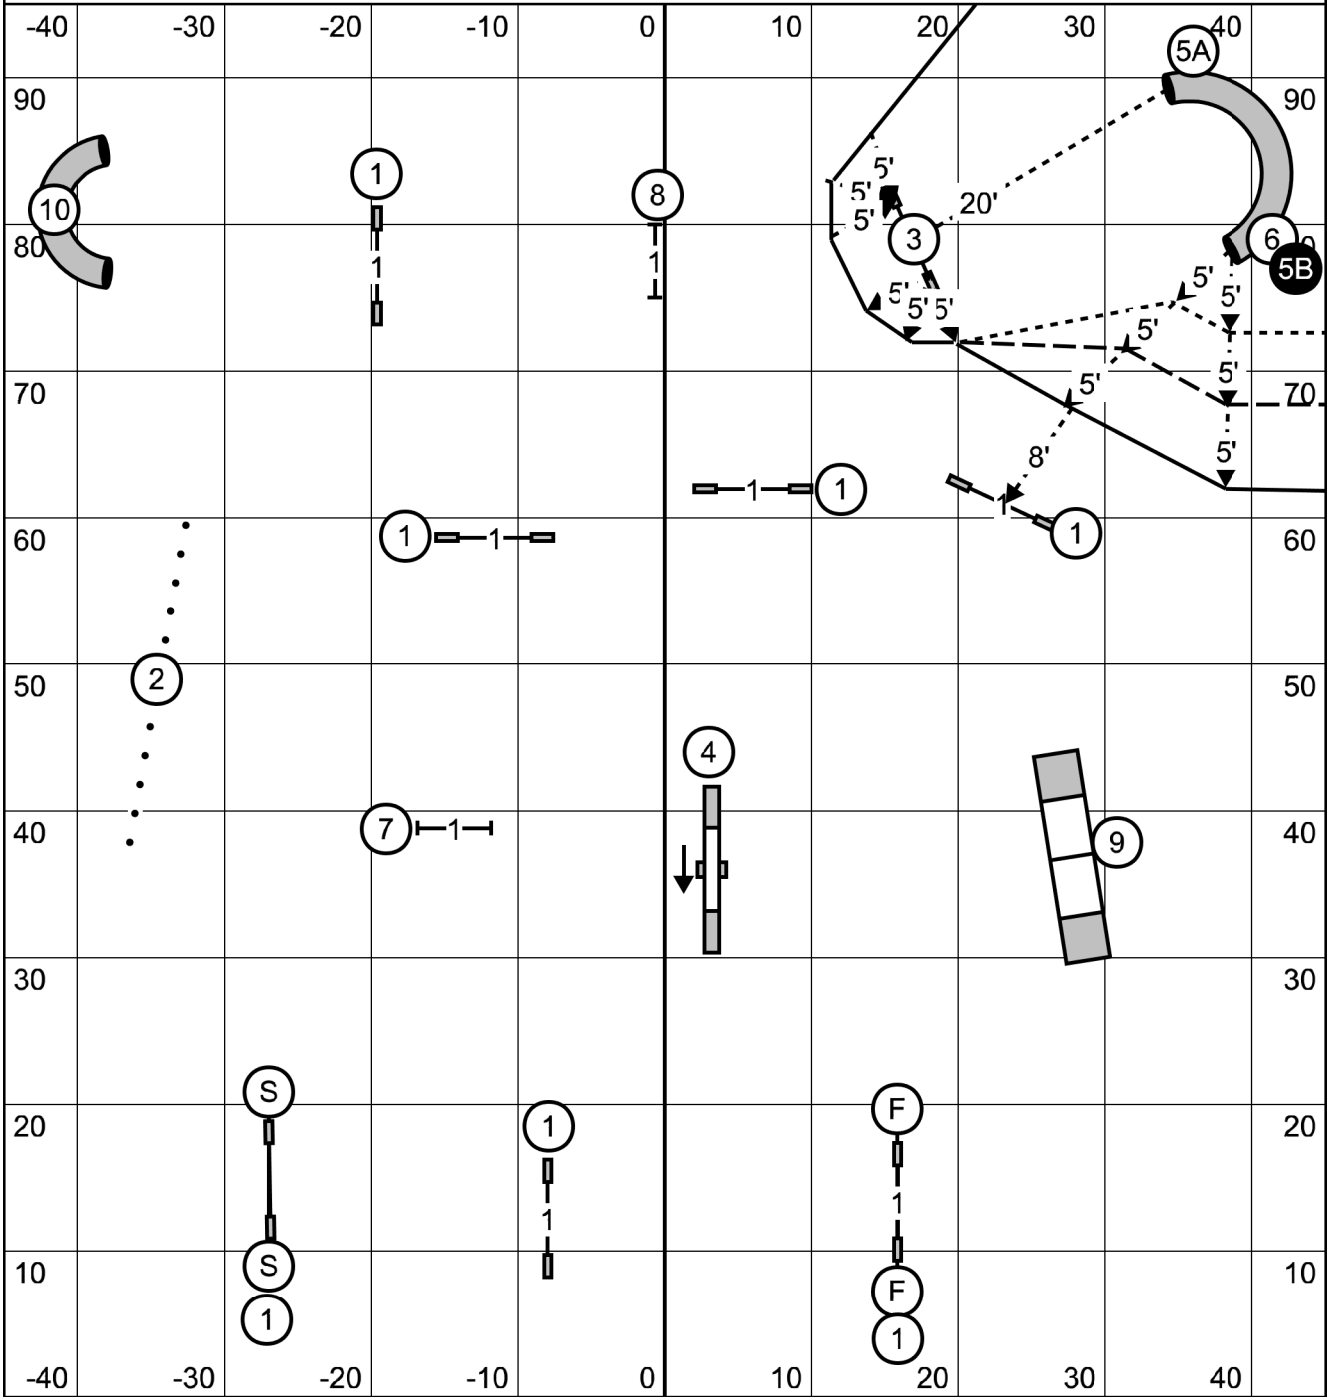

Excellent/Master~Open~Novice FAST

Gate Gate

Tri-County Agility Club of Missouri
Friday ~ February 17, 2023 ~ Abbie Hanson ~ 90' x 95' ~ Turf

EXCELLENT/MASTER: Send Bonus 6-3-5B <u>—————</u>
60 points to Q 14 pts + 20 pts bonus = 34 pts 26 additional points needed
OPEN: Send Bonus 6-3 or 3-6 (in flow) <u>-----</u>
55 points to Q 9 pts + 20 pts bonus = 29 pts 26 additional points needed
NOVICE: Send Bonus 6-3 or 3-6 (in flow) <u>.....</u>
50 points to Q 9 pts + 20 pts bonus = 29 pts 21 additional points needed

Excellent/Master JWW

Gate

Gate

Tri-County Agility Club of Missouri
Friday ~ February 17, 2023 ~ Abbie Hanson ~ 90' x 95' ~ Turf

Excellent / Master Standard

Gate

Gate

Tri-County Agility Club of Missouri
Friday ~ February 17, 2023 ~ Abbie Hanson ~ 90' x 95' ~ Turf