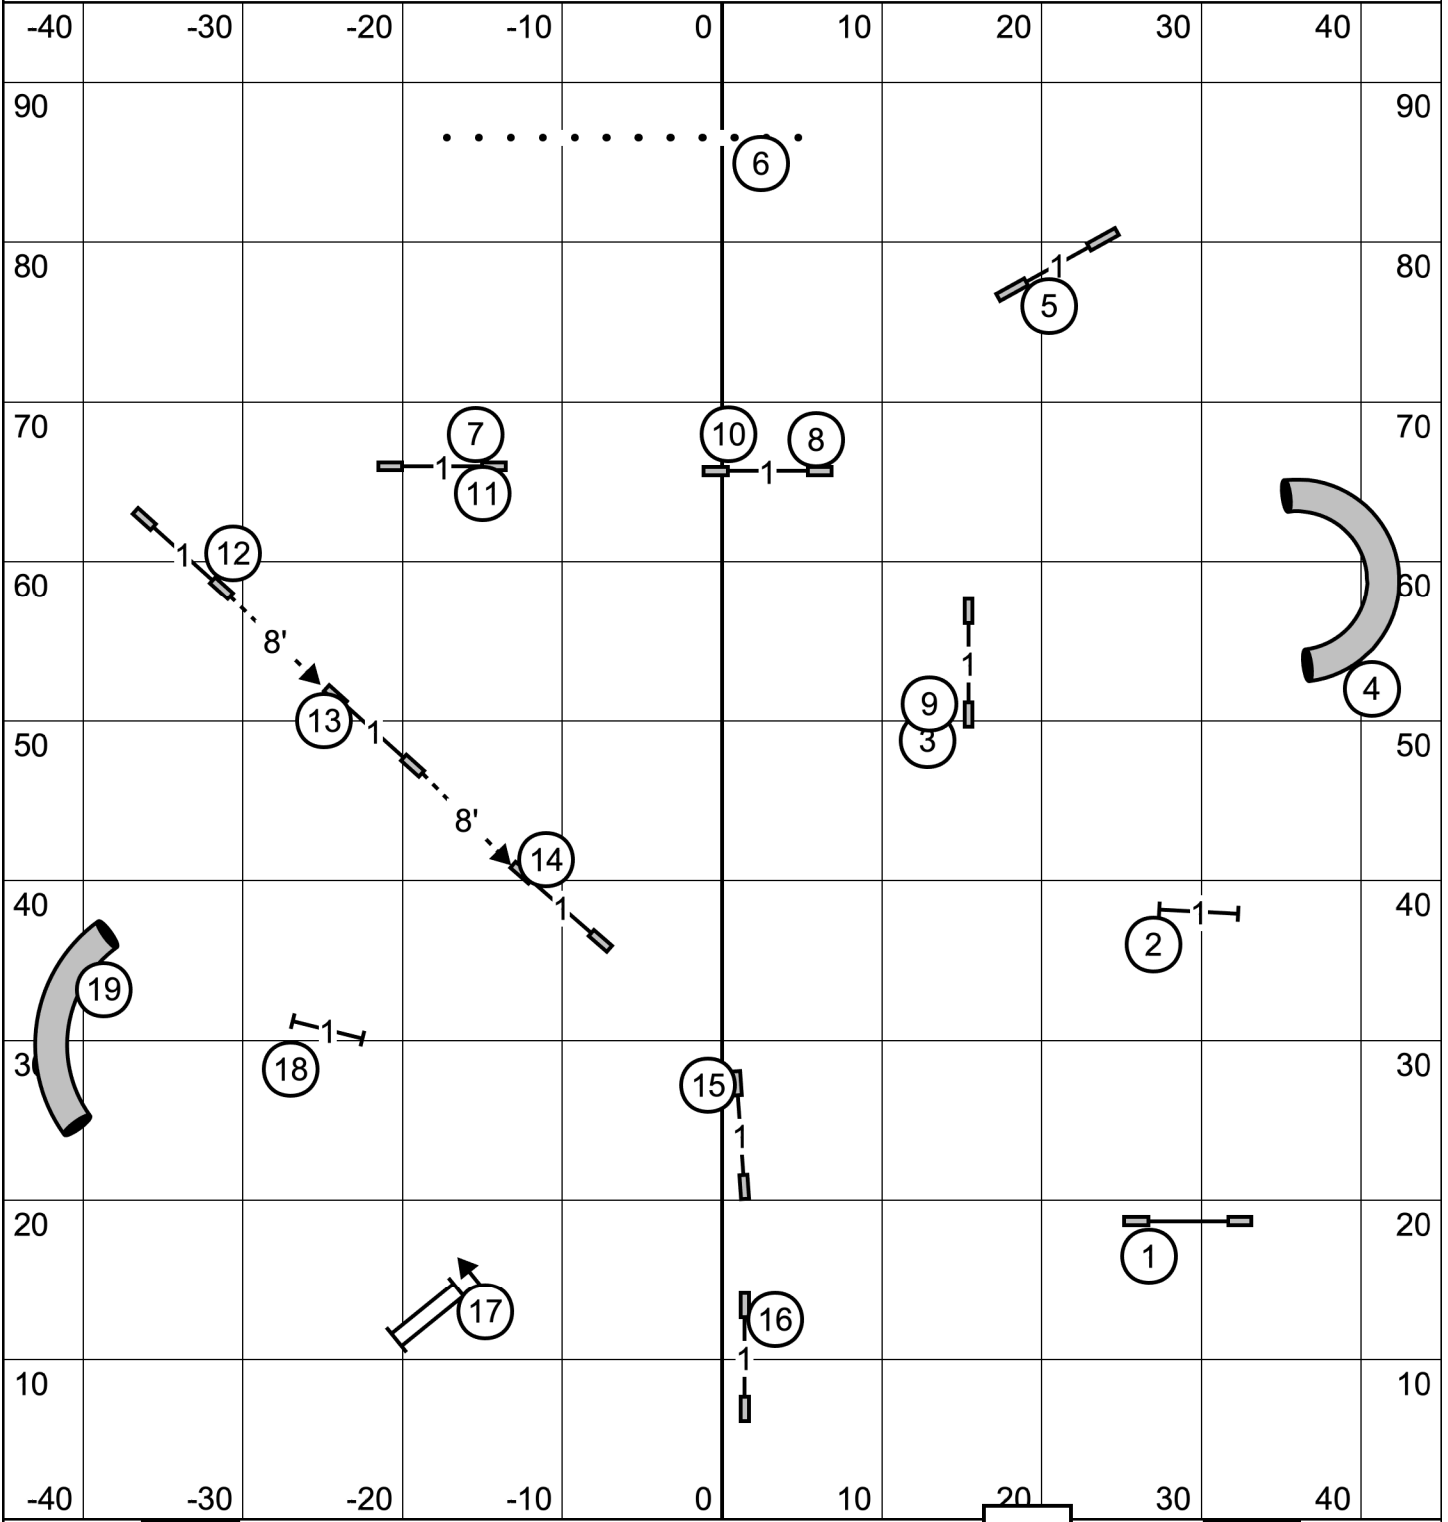

Open JWW

Gate

Gate

Tri-County Agility Club of Missouri
 Saturday ~ February 18, 2023 ~ Abbie Hanson ~ 90' x 95' ~ Turf

Premier JWW

Gate

T/S

Gate