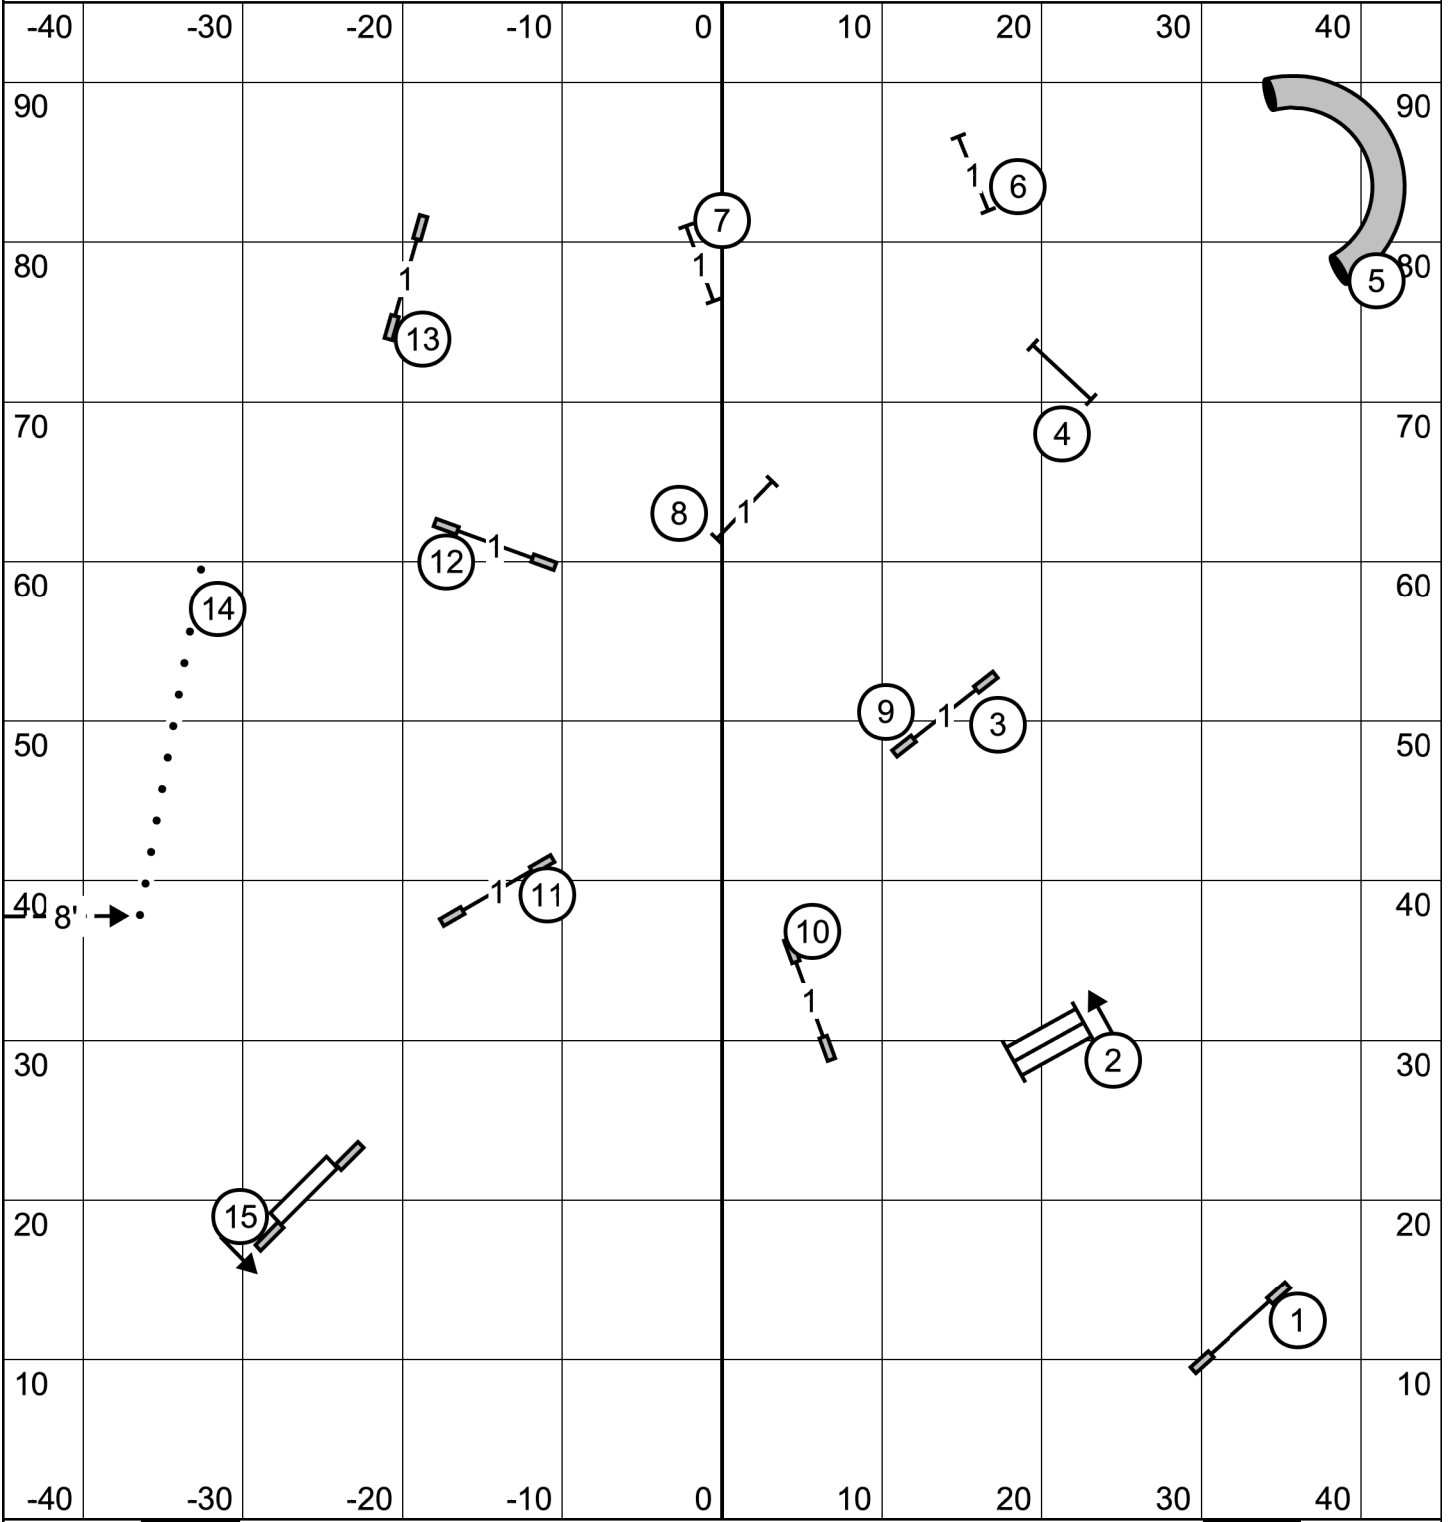

Open JWW

Gate

Gate

Tri-County Agility Club of Missouri
Friday ~ February 17, 2023 ~ Abbie Hanson ~ 90' x 95' ~ Turf