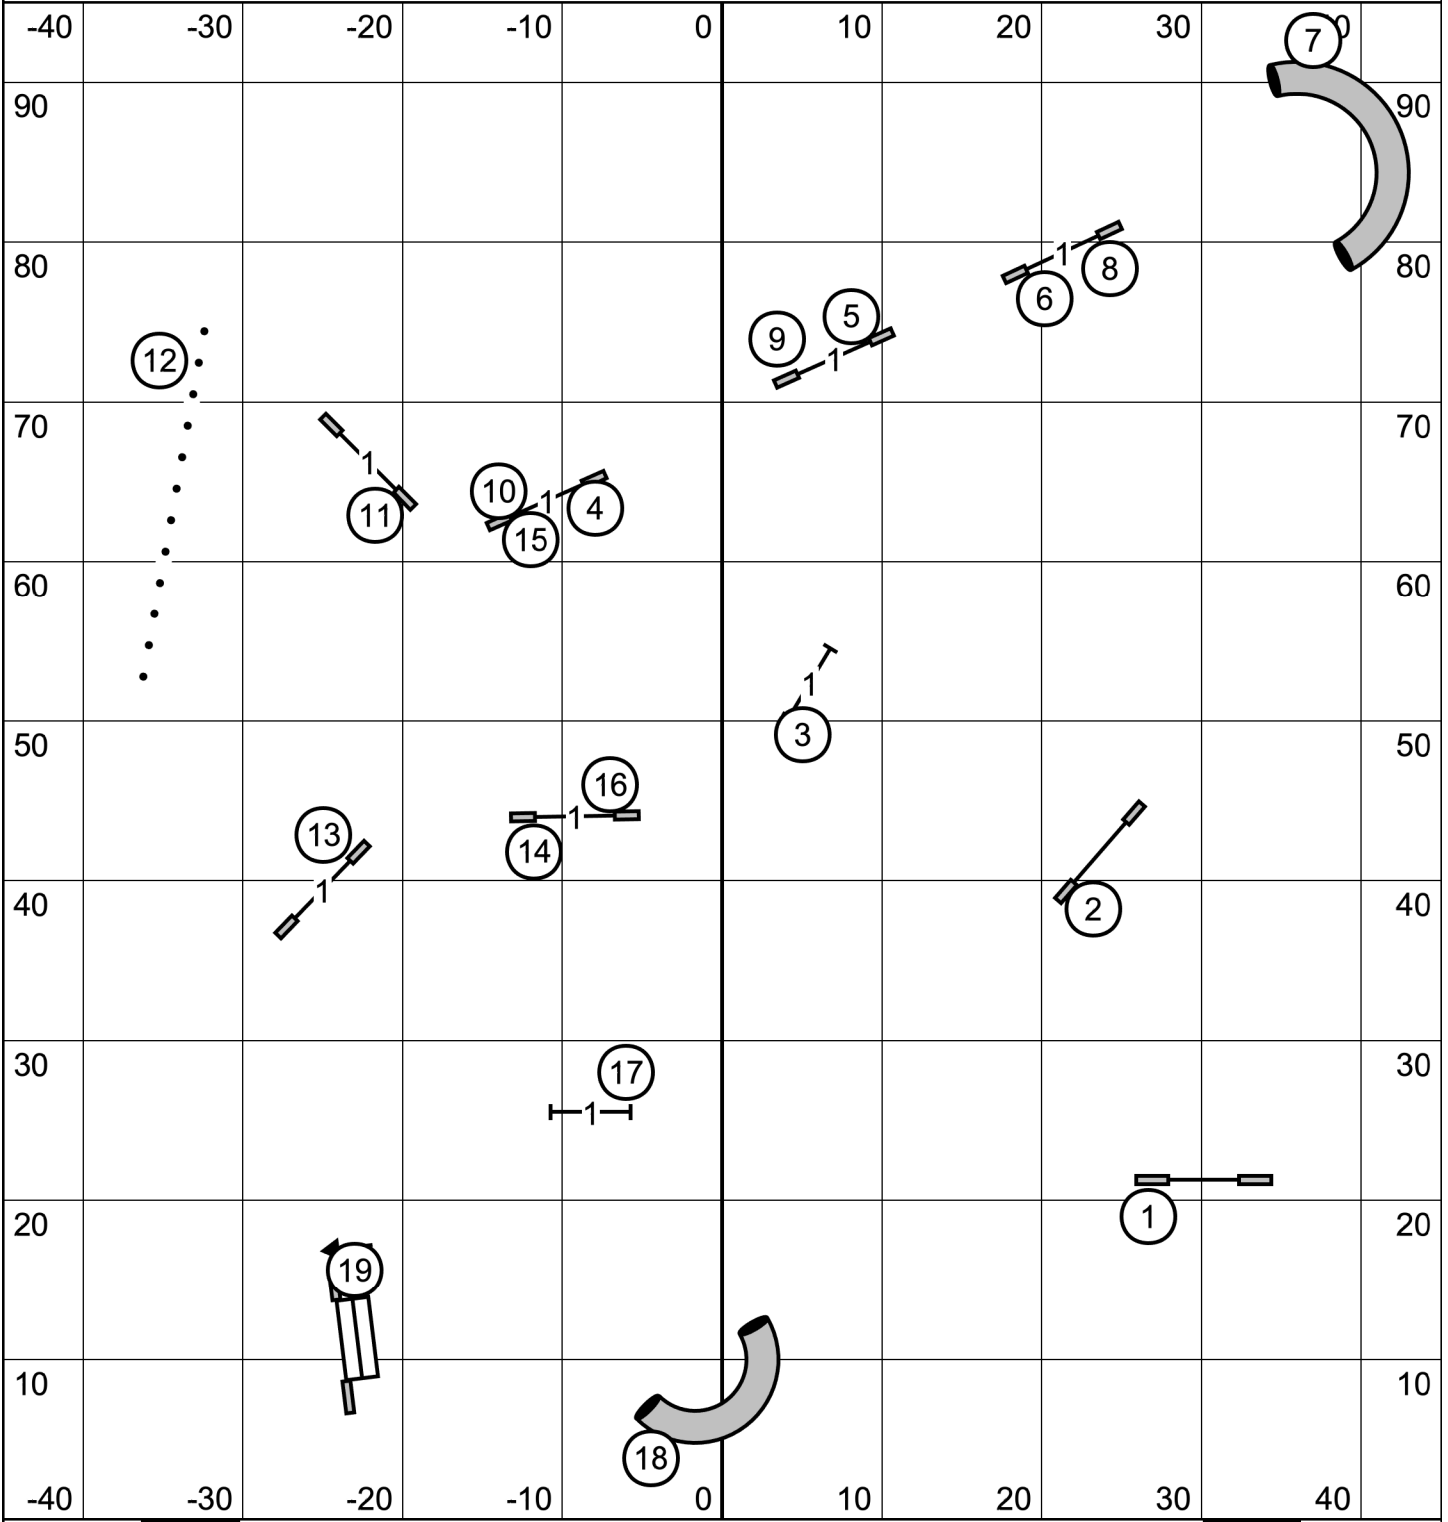

T2B

Gate

Gate

Tri-County Agility Club of Missouri
Friday ~ February 17, 2023 ~ Abbie Hanson ~ 90' x 95' ~ Turf

Premier JWW

Gate

Gate

Tri-County Agility Club of Missouri
 Saturday ~ February 18, 2023 ~ Abbie Hanson ~ 90' x 95' ~ Turf