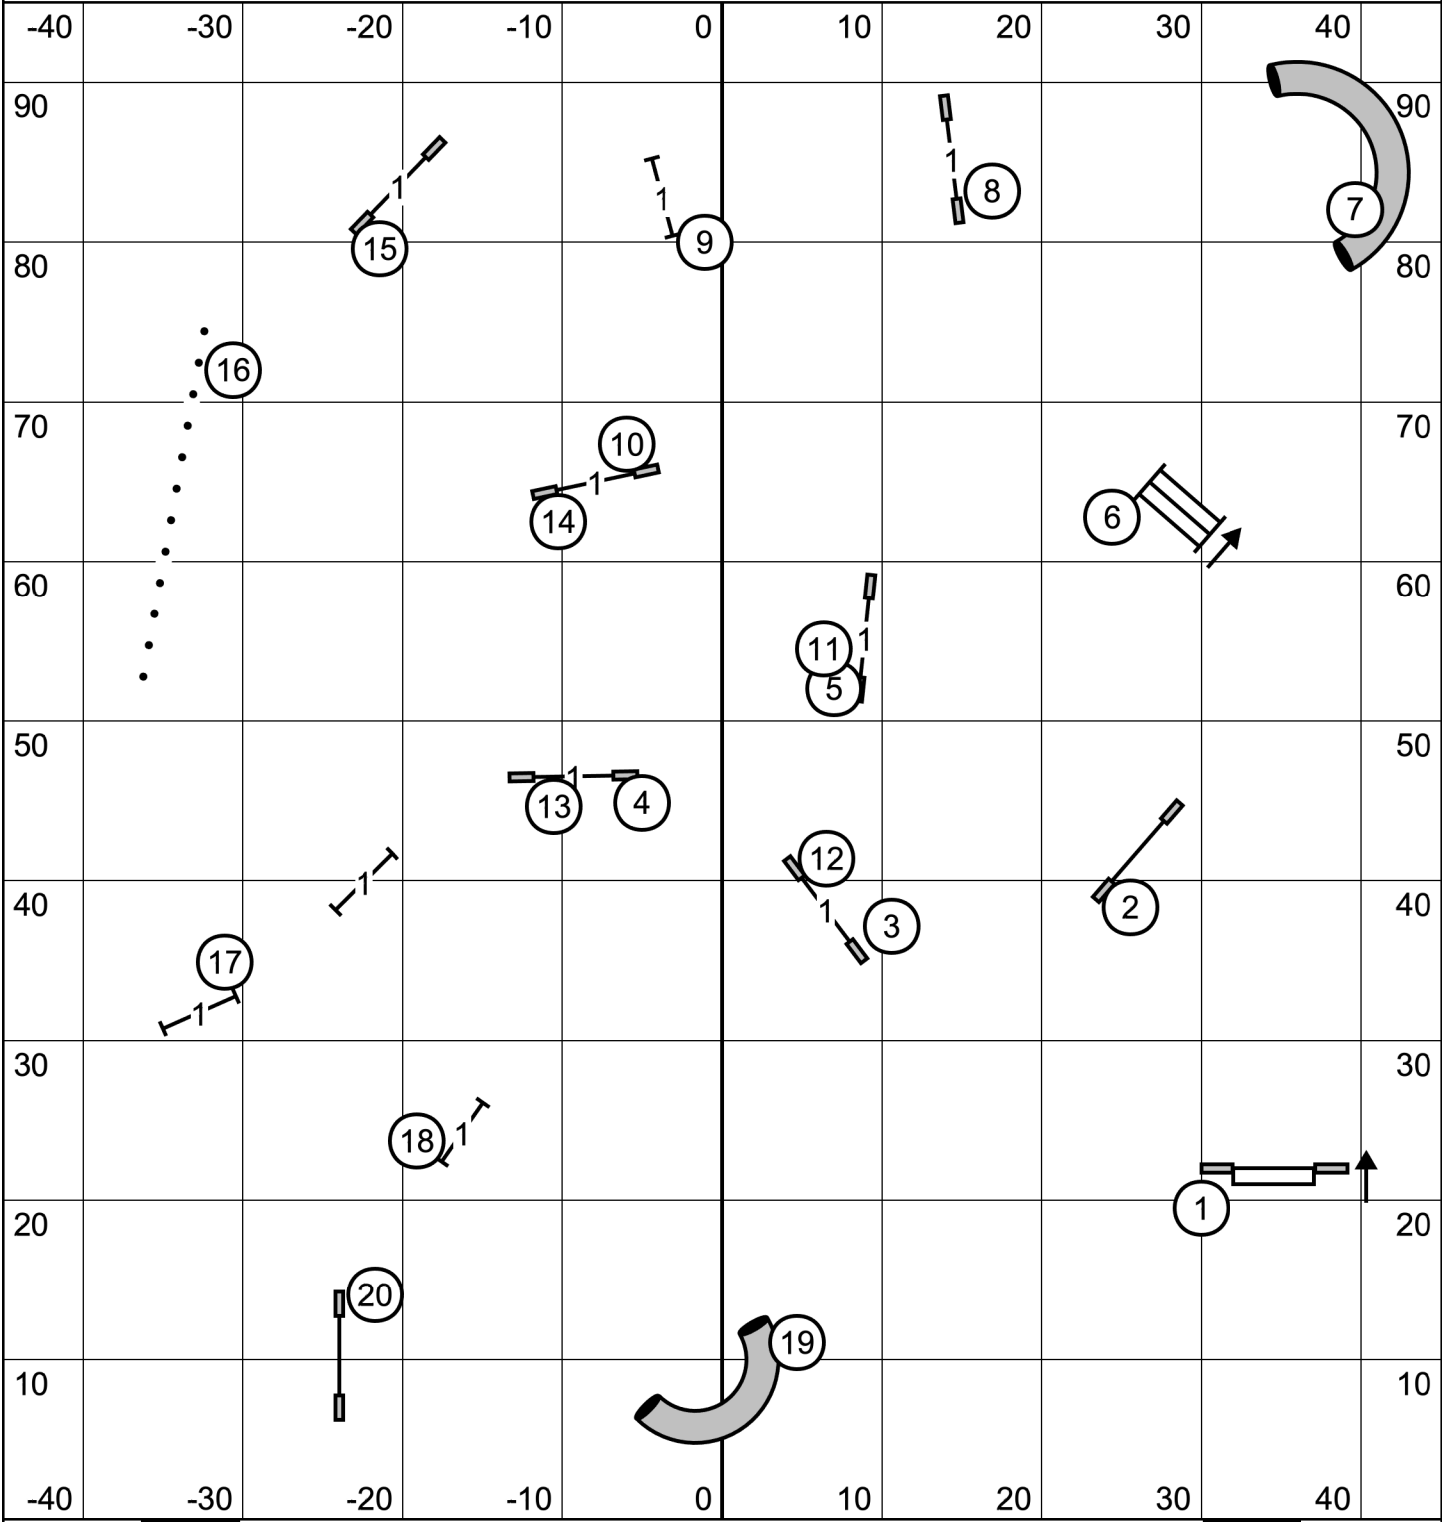

Excellent/Master JWW

Gate

Gate

Tri-County Agility Club of Missouri
Saturday ~ February 18, 2023 ~ Abbie Hanson ~ 90' x 95' ~ Turf