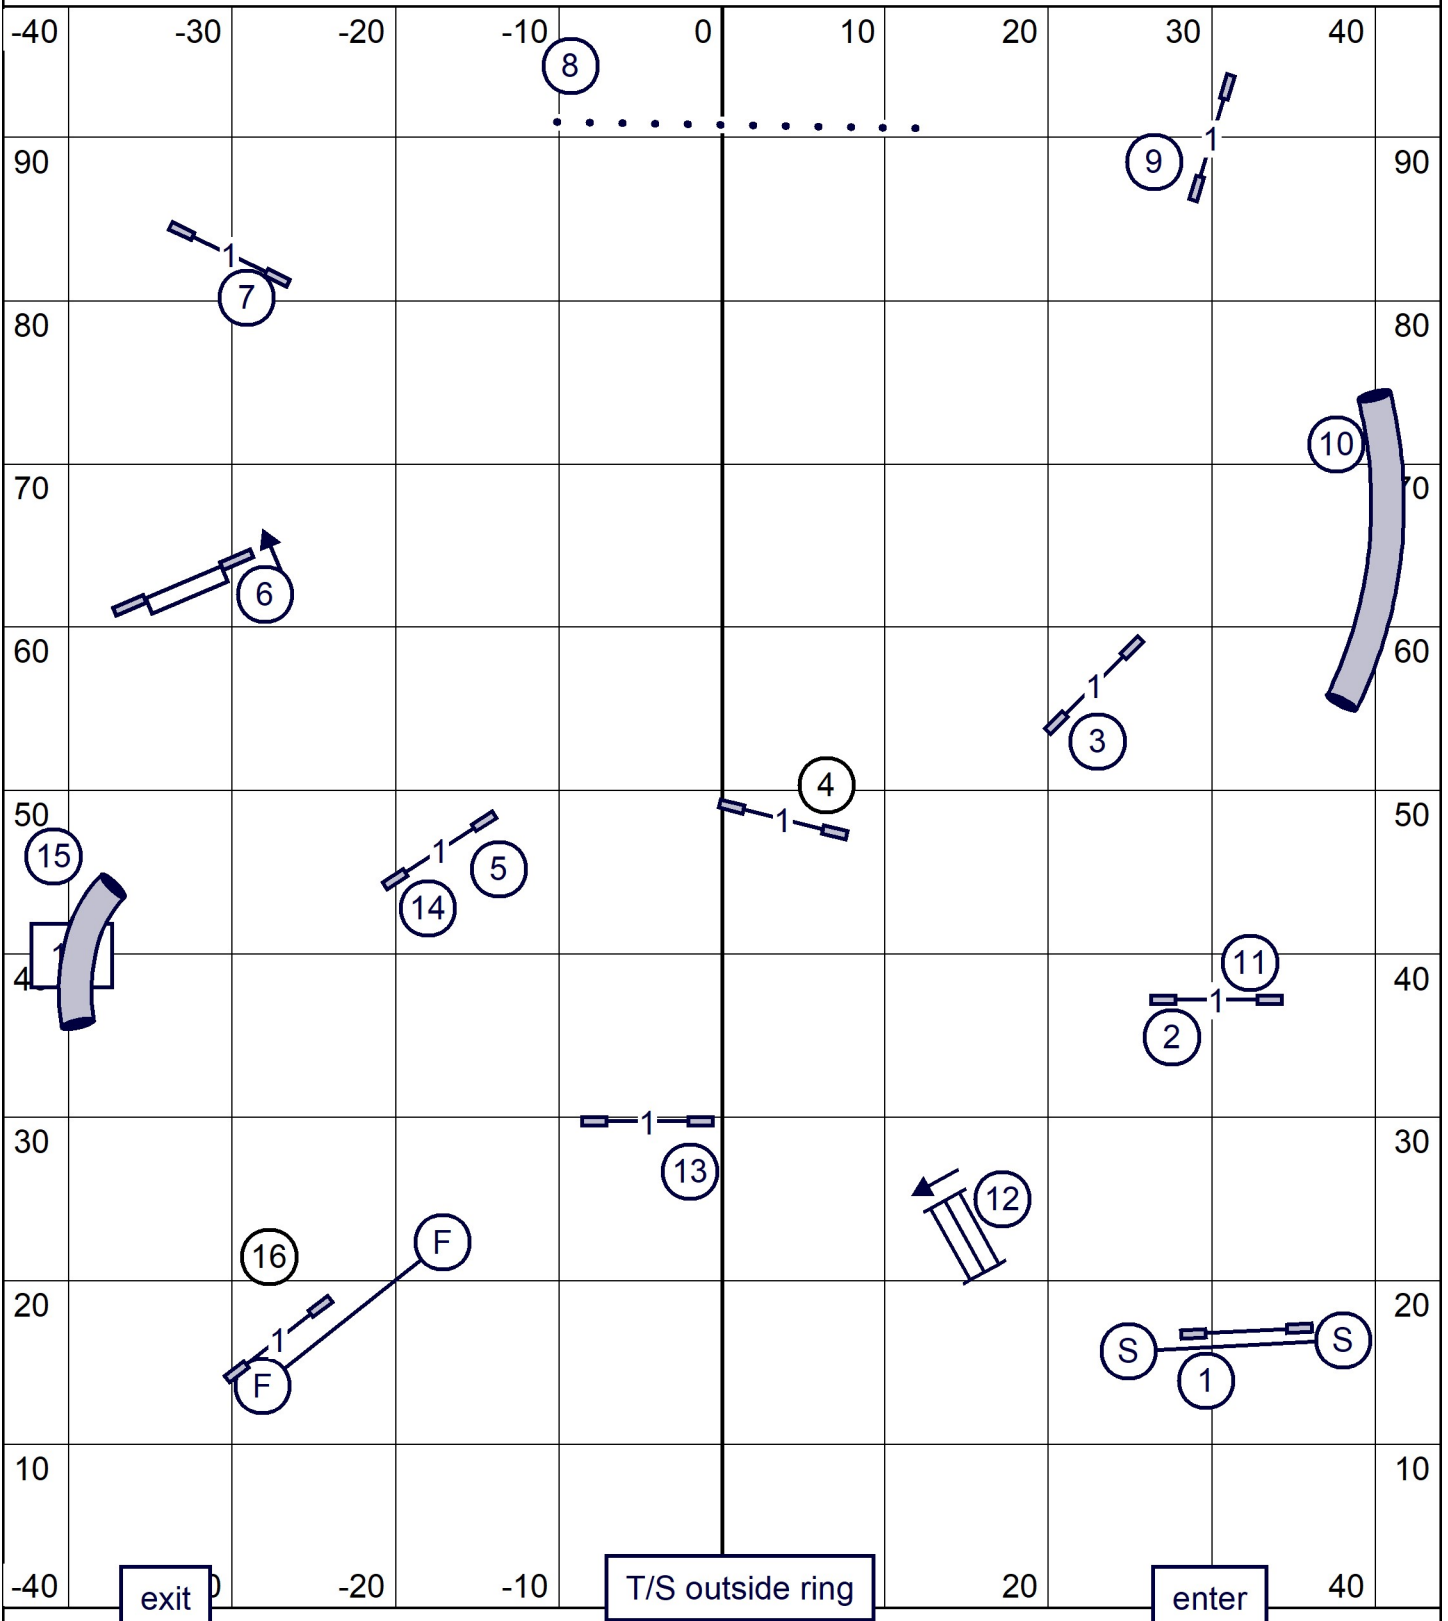

OPEN JWW

Greater St. Louis Shetland Sheepdog Club

Thursday, April 13, 2023 * Purina Farms Event Center * Gray Summit, Missouri
Open JWW * Mary Mullen