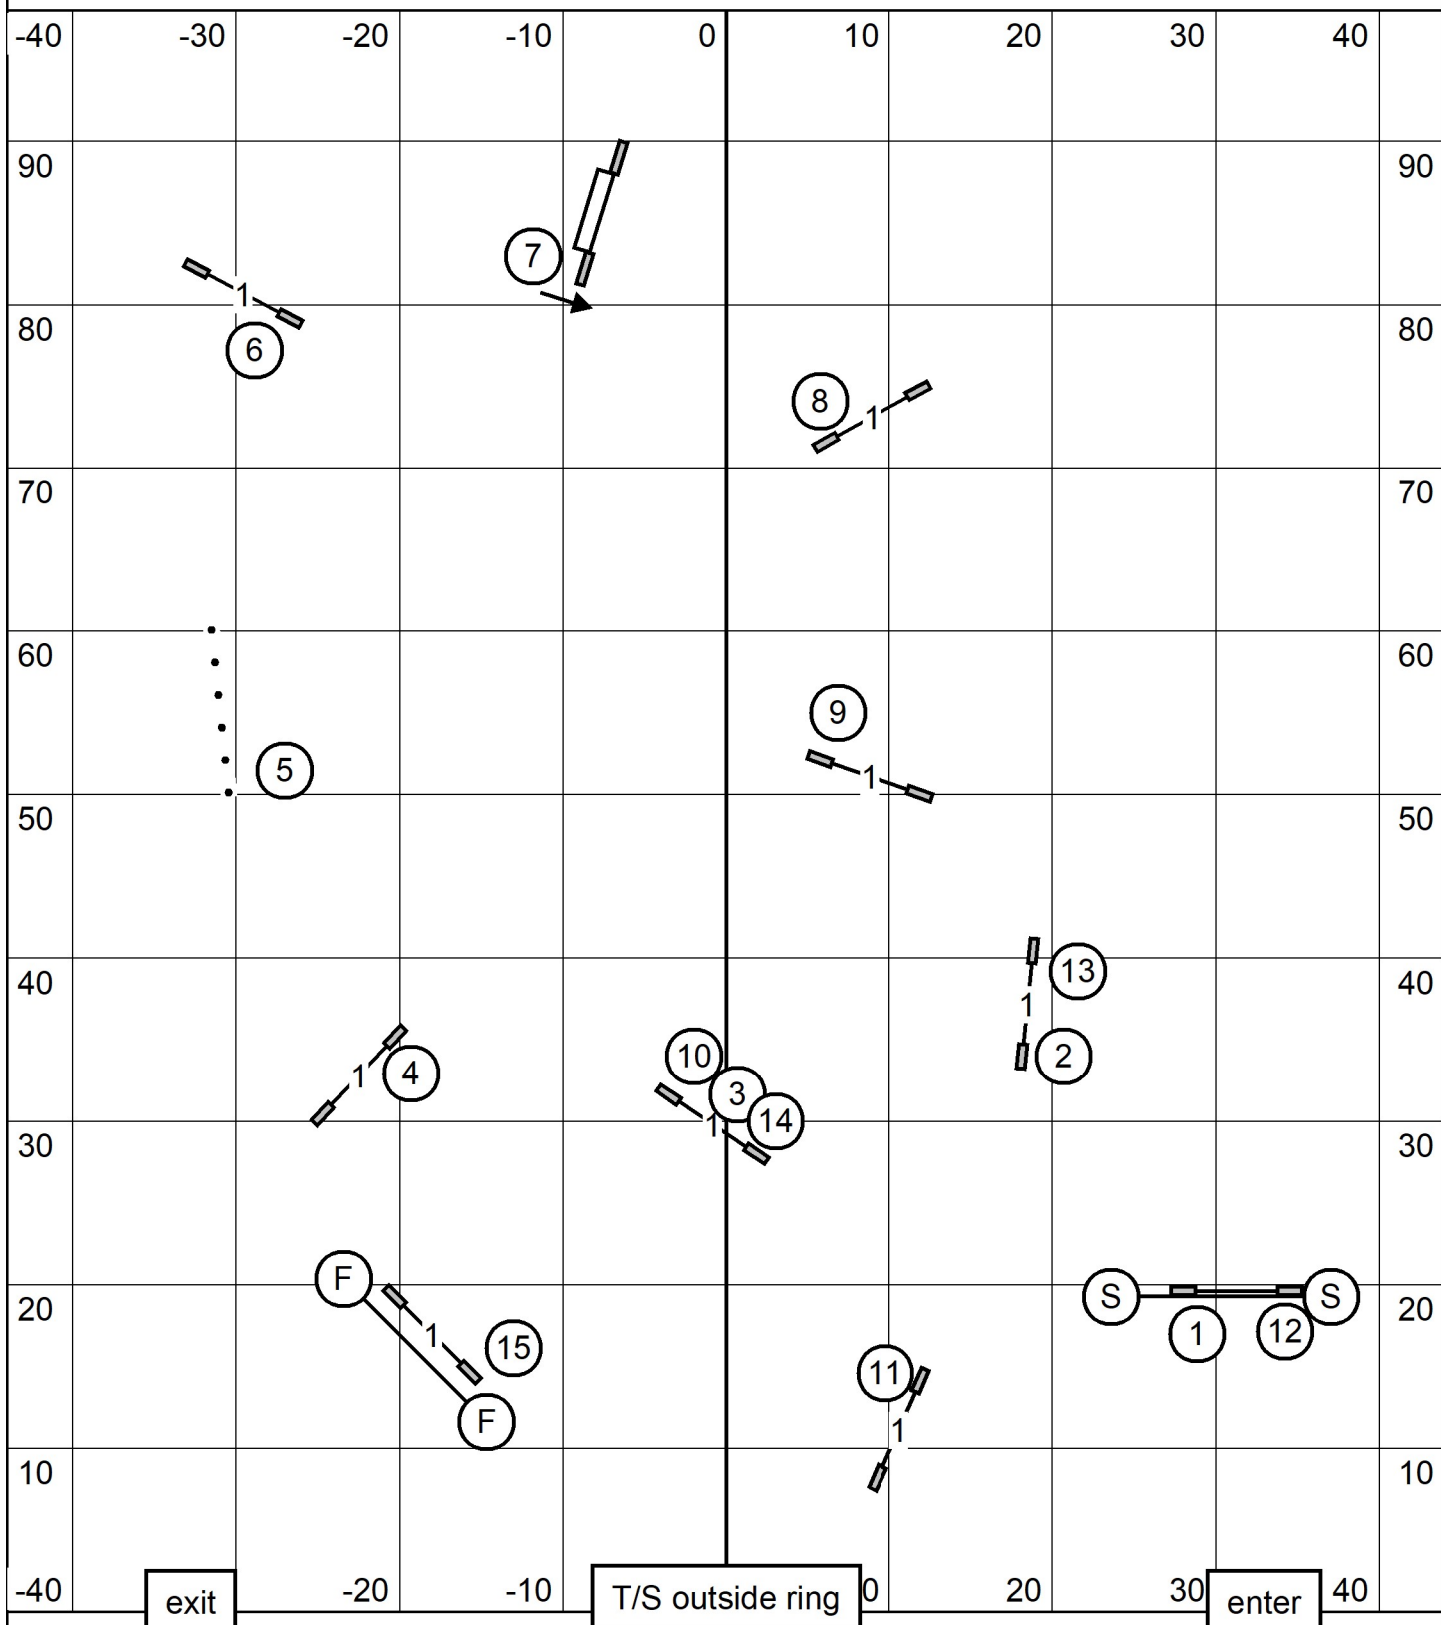

NOVICE JWW

Greater St. Louis Shetland Sheepdog Club

Wednesday, April 12, 2023 * Purina Farms Event Center * Gray Summit, Missouri

Novice JWW * Mary Mullen