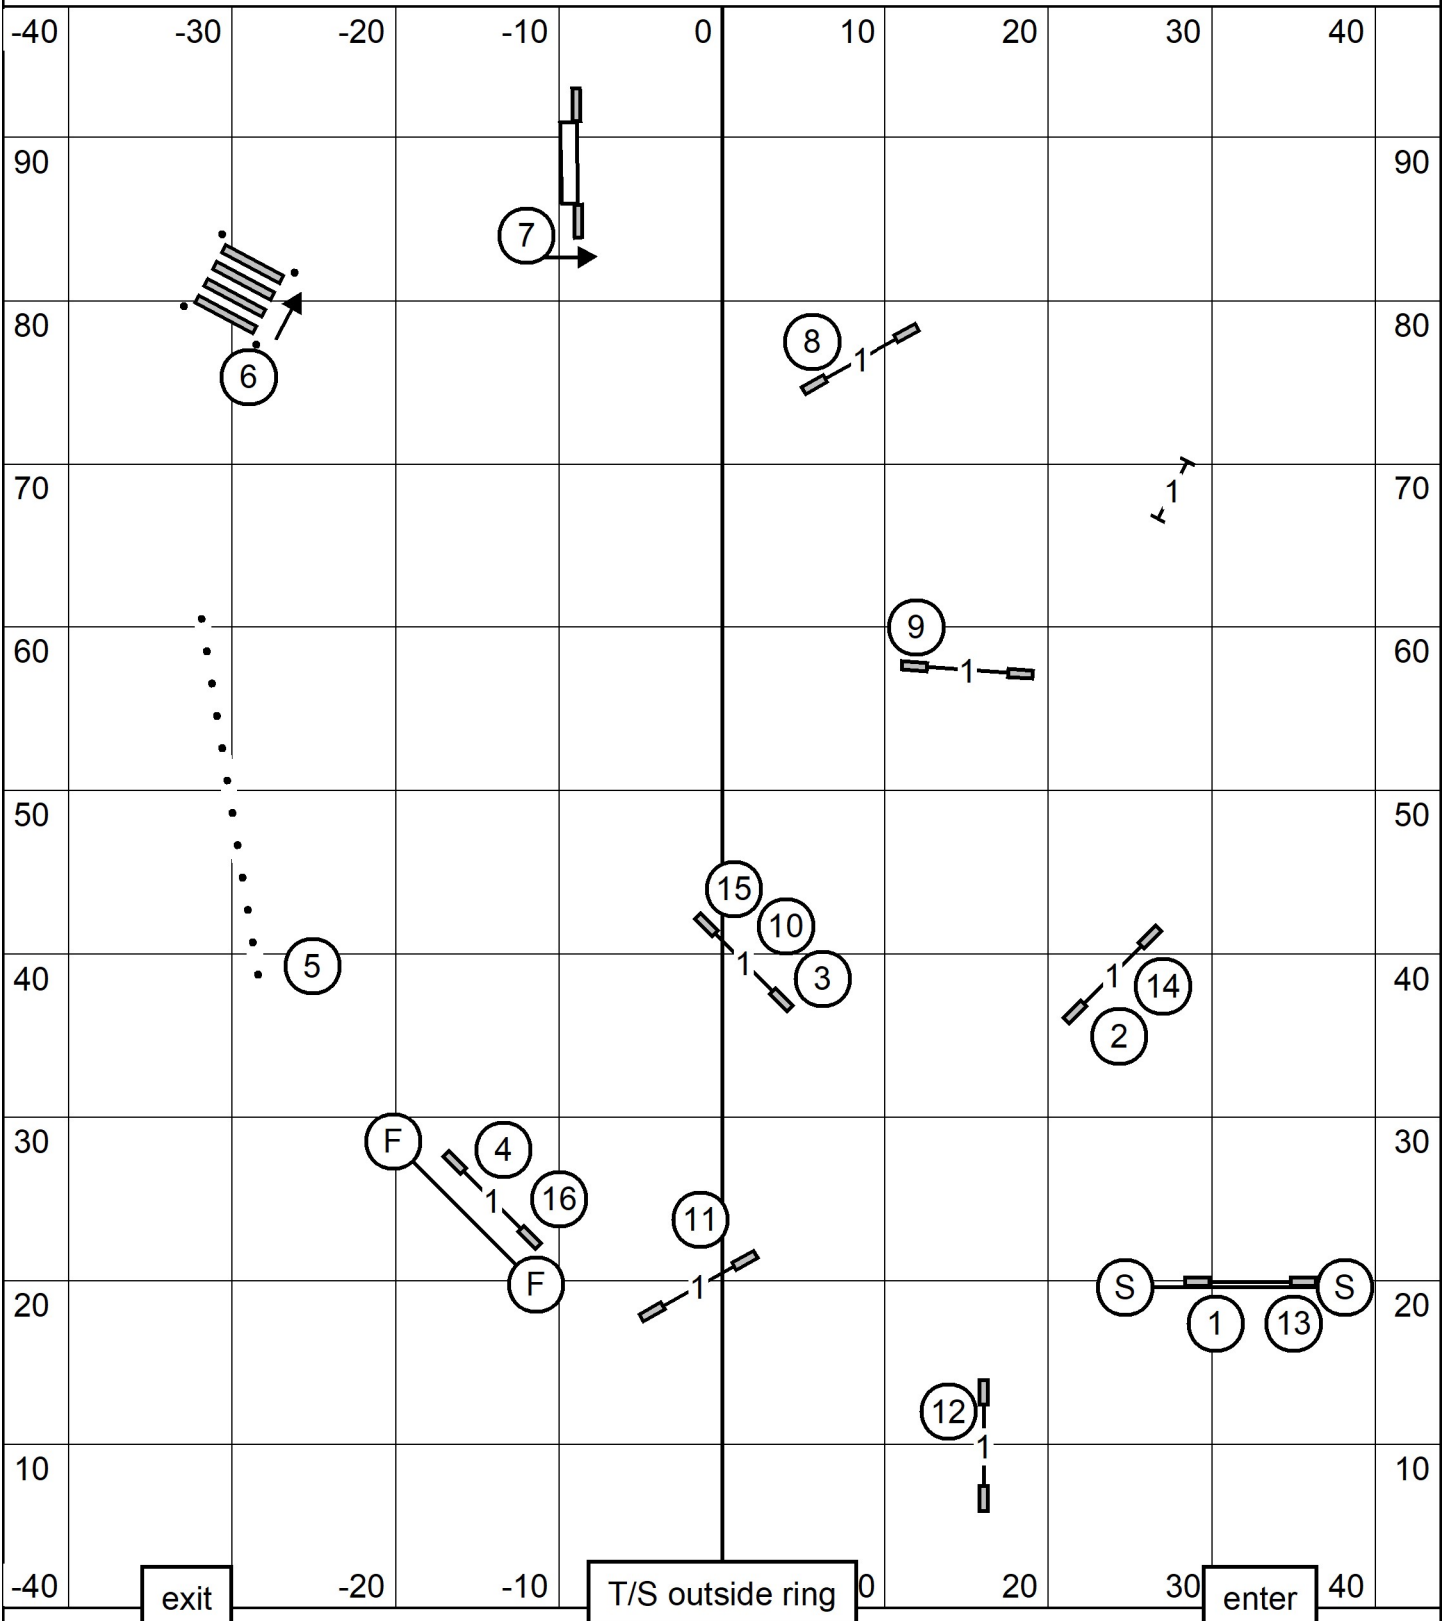

OPEN JWW

Greater St. Louis Shetland Sheepdog Club

Wednesday, April 12, 2023 * Purina Farms Event Center * Gray Summit, Missouri
Open JWW* Mary Mullen