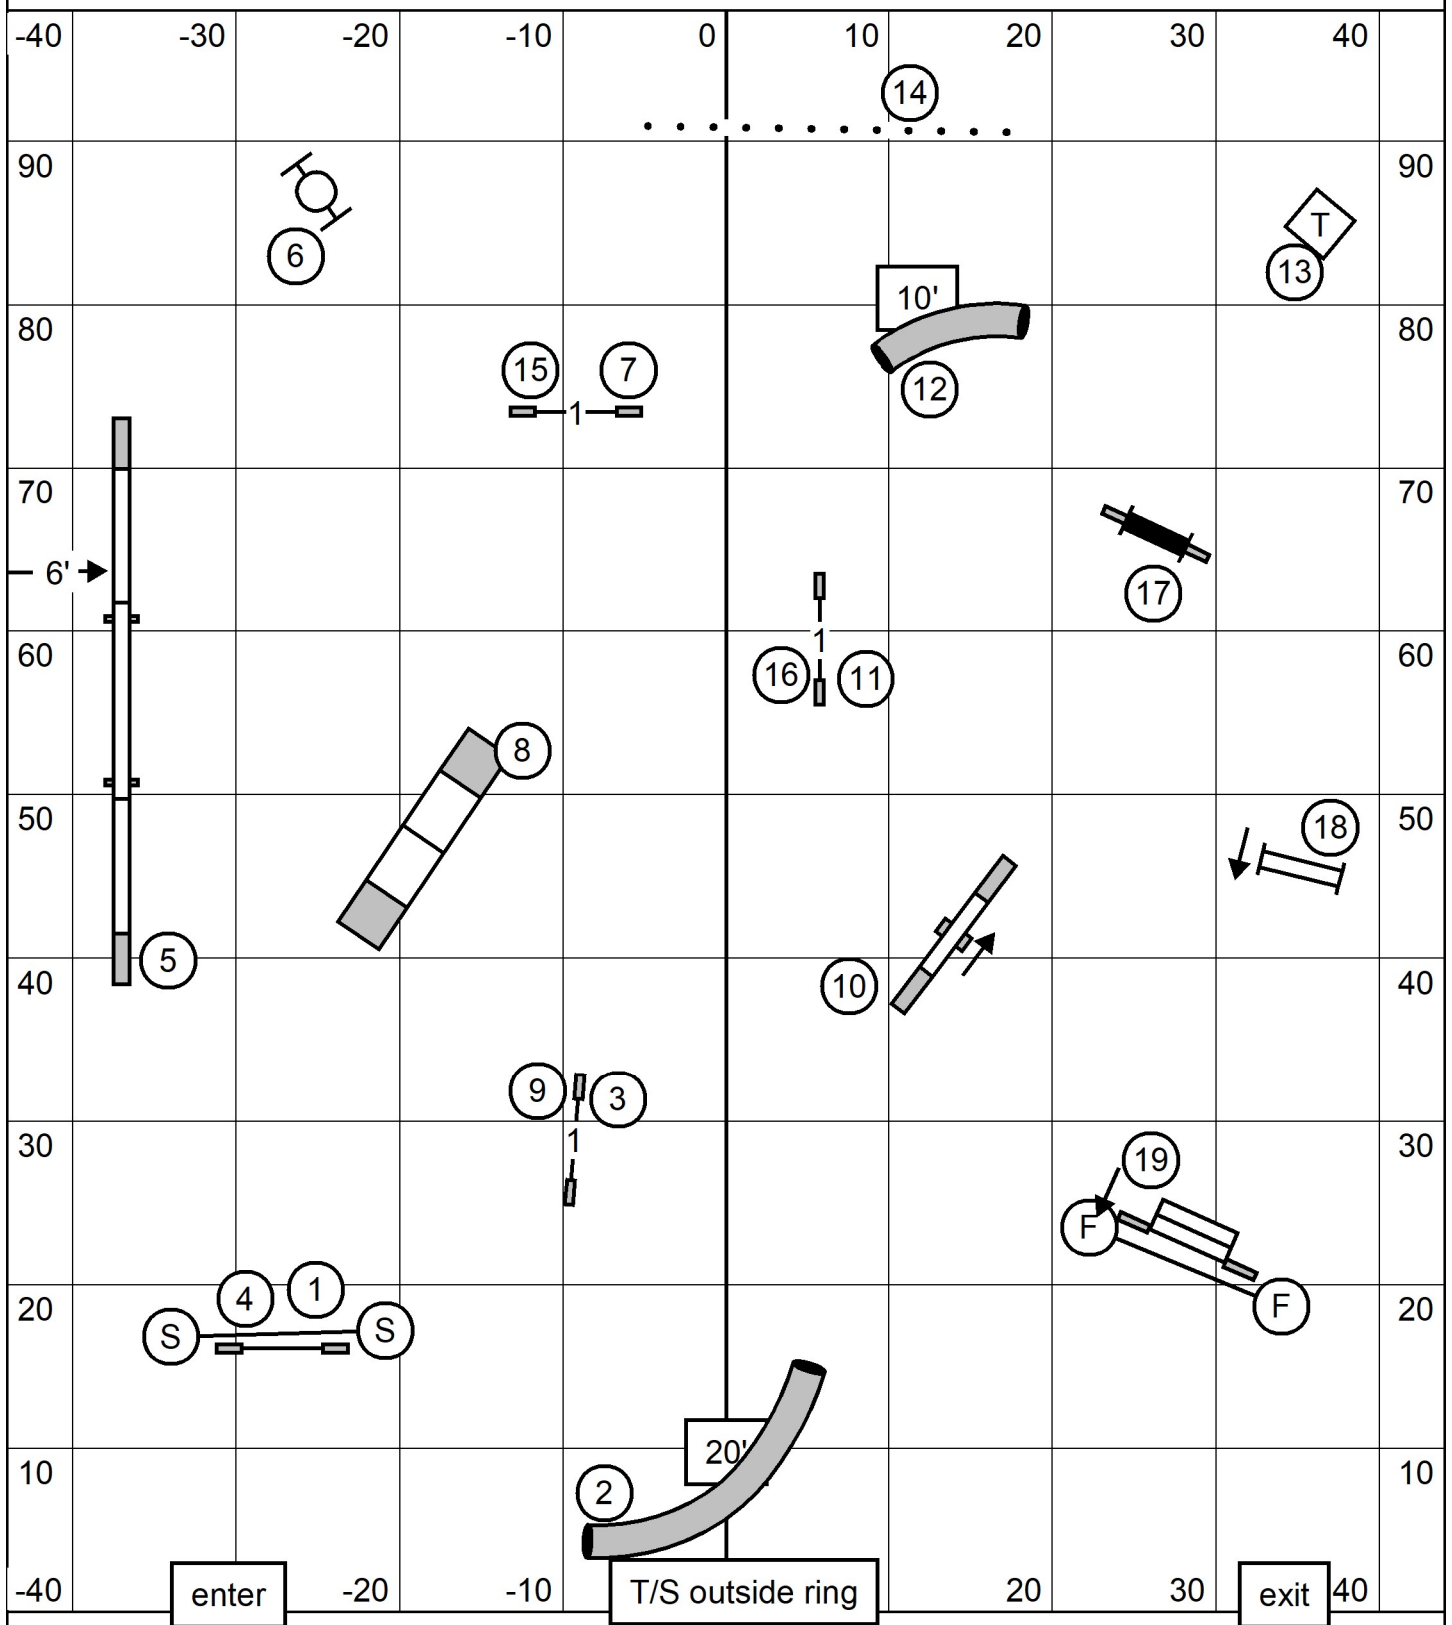

EXCELLENT/MASTER STANDARD

Greater St. Louis Shetland Sheepdog Club

Thursday, April 13, 2023 * Purina Farms Event Center * Gray Summit, Missouri

Excellent/Master Standard * Mary Mullen