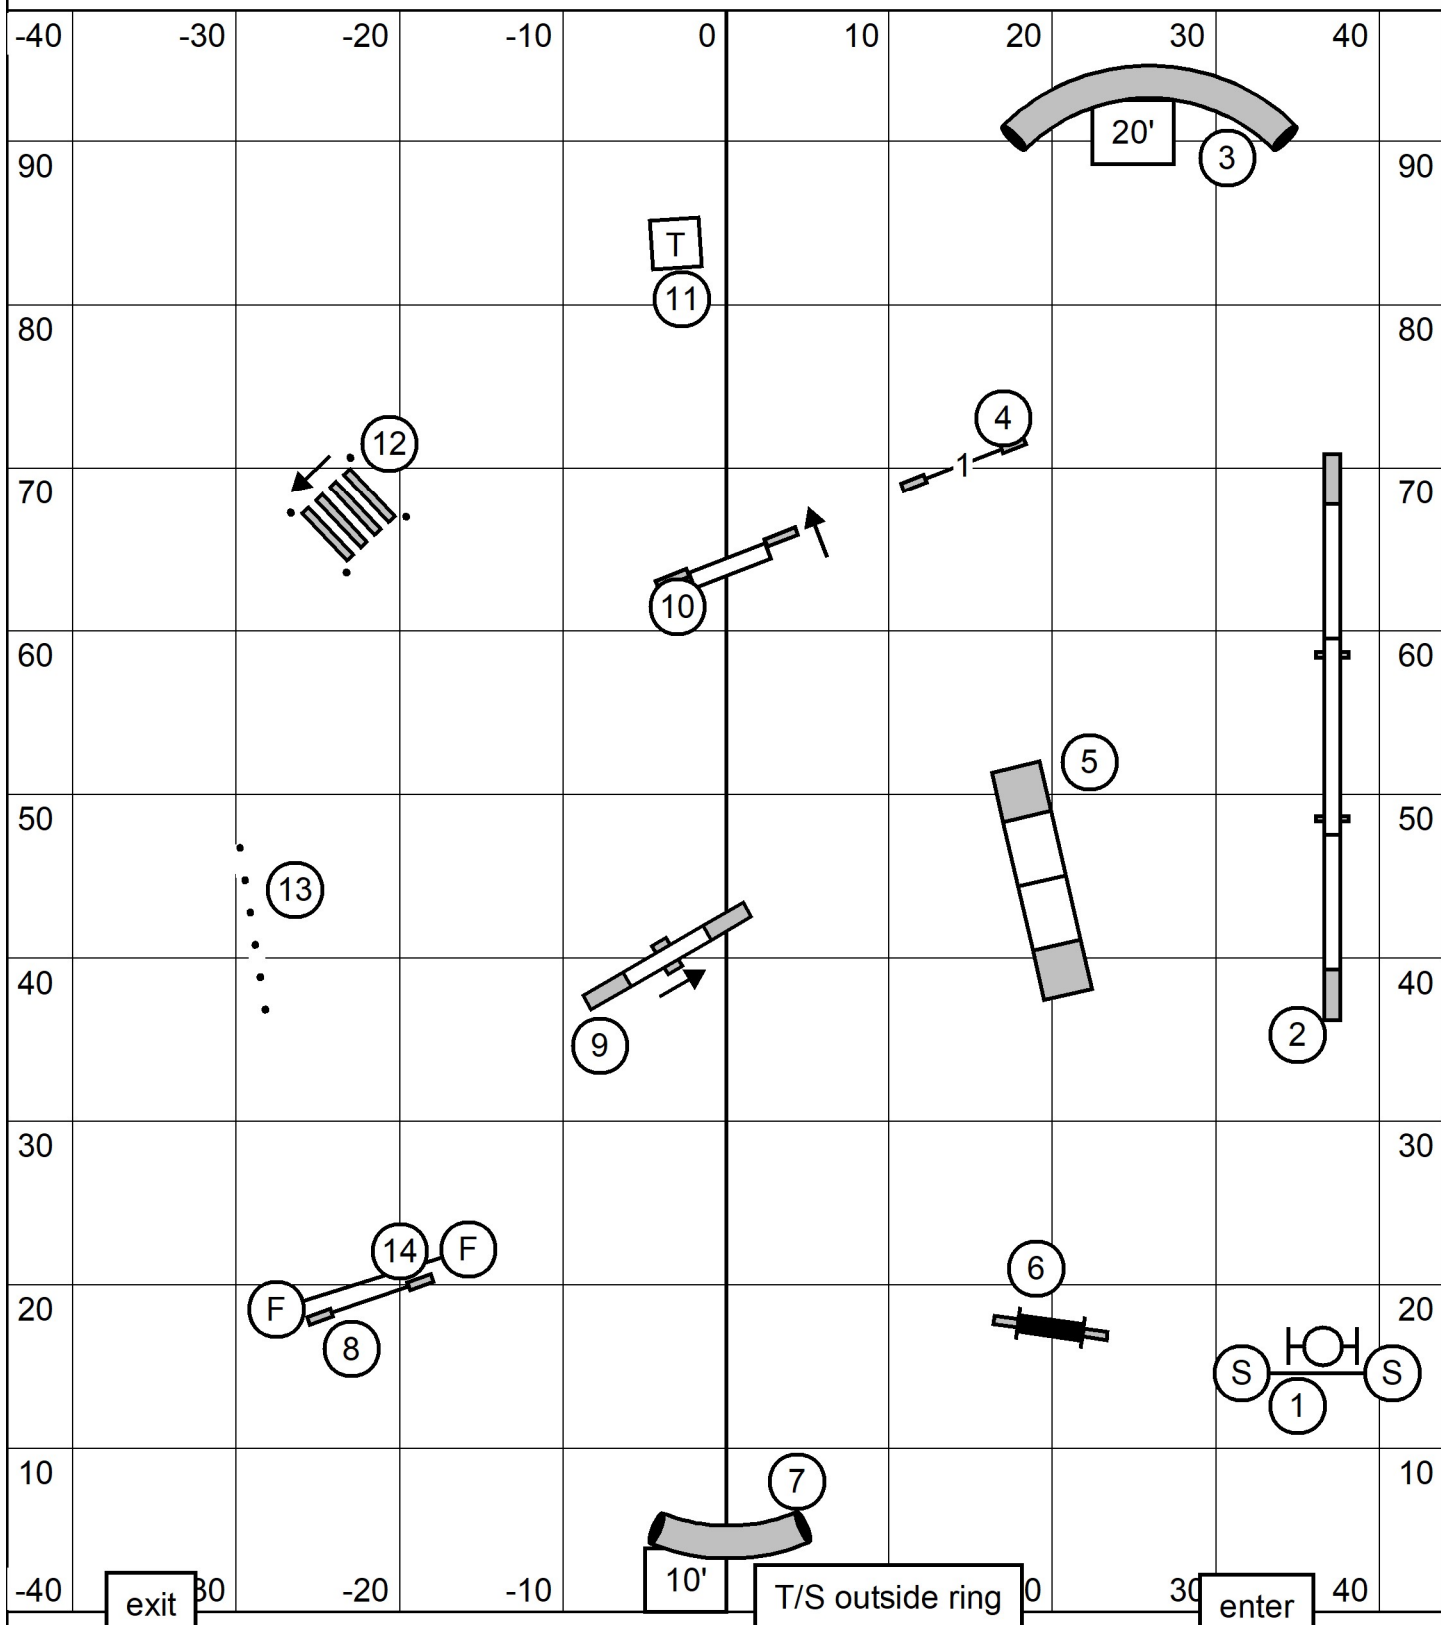

NOVICE STANDARD

Greater St. Louis Shetland Sheepdog Club

Wednesday, April 12, 2023 * Purina Farms Event Center * Gray Summit, Missouri

Novice Standard * Mary Mullen