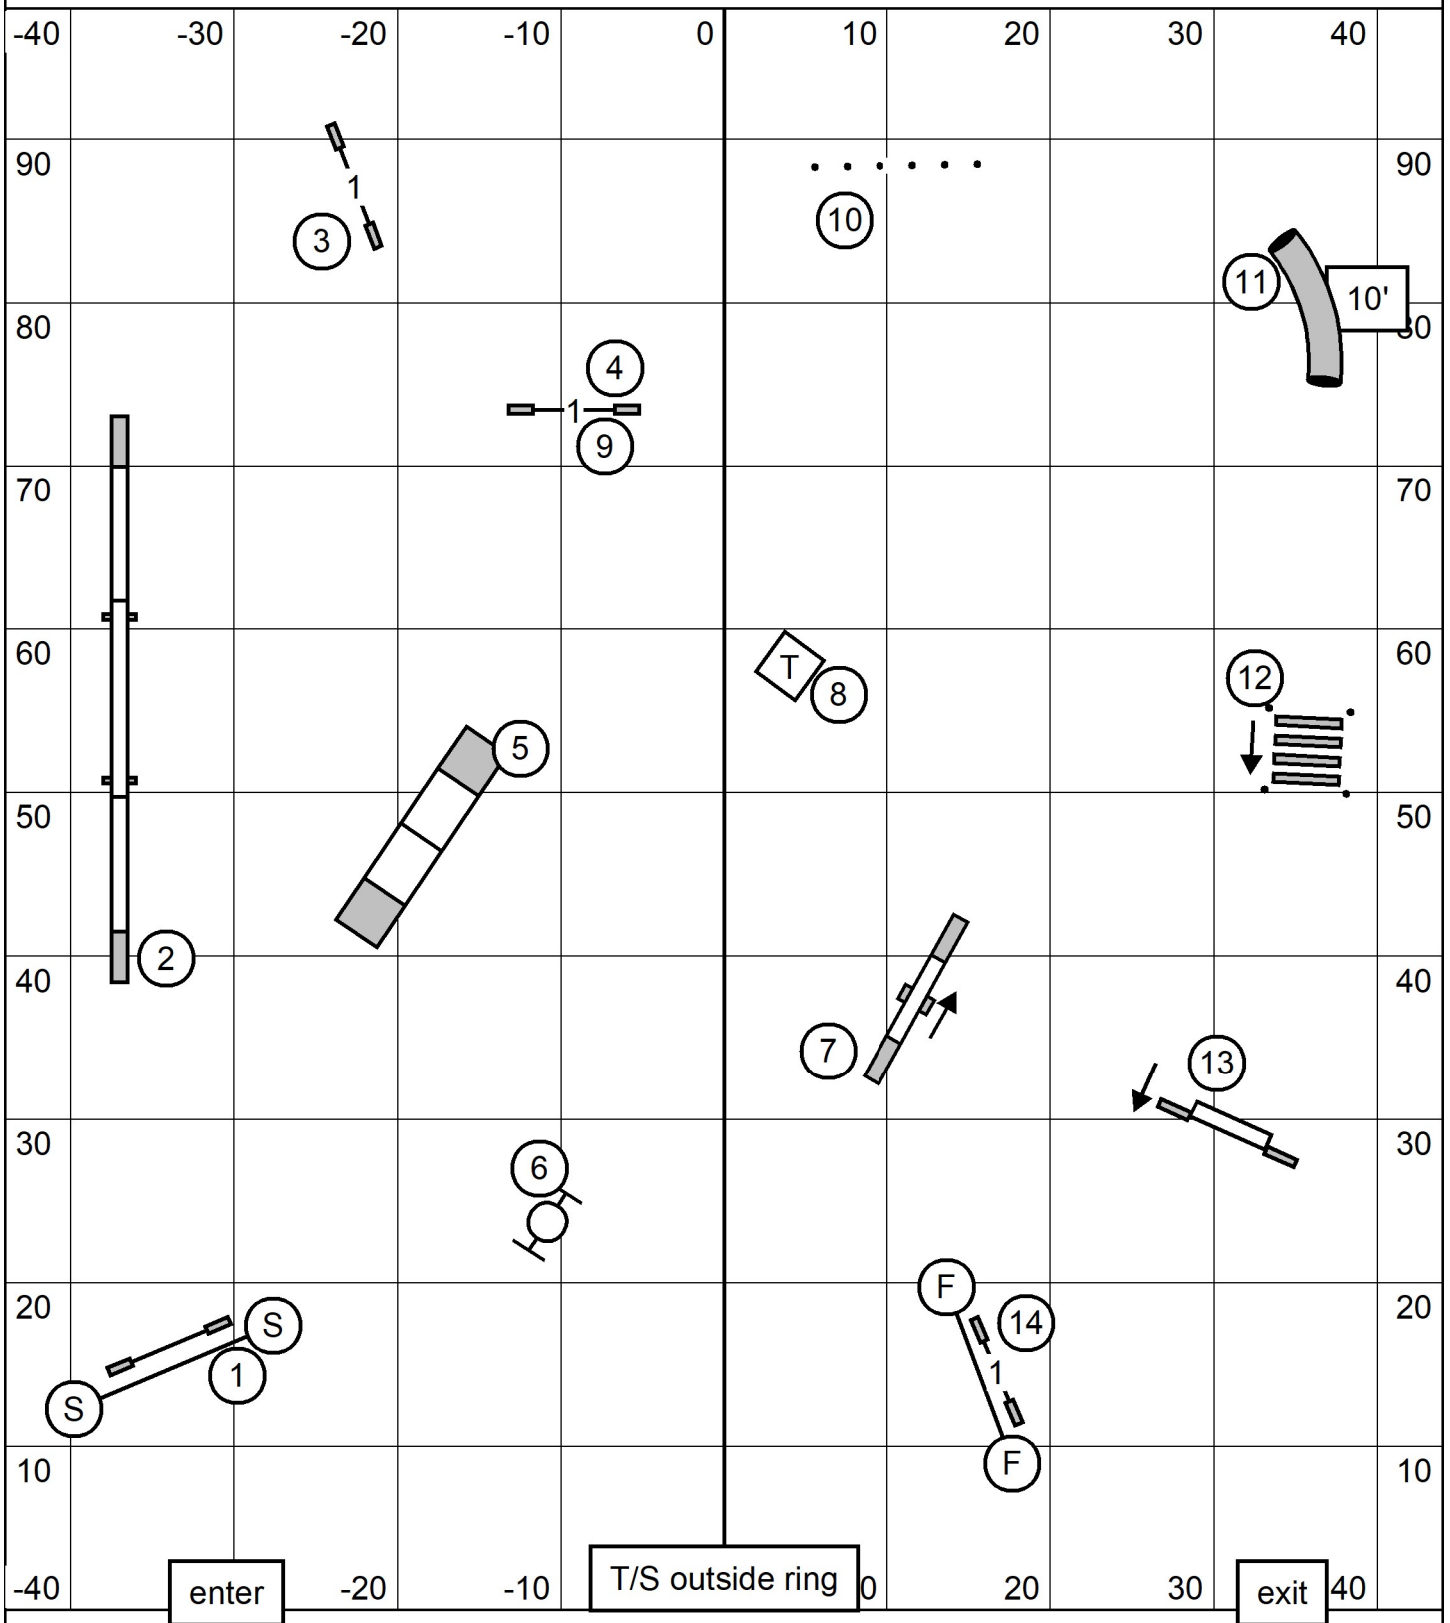

# NOVICE STANDARD

**Greater St. Louis Shetland Sheepdog Club**

Thursday, April 13, 2023 \* Purina Farms Event Center \* Gray Summit, Missouri  
 Novice Standard \* Mary Mullen