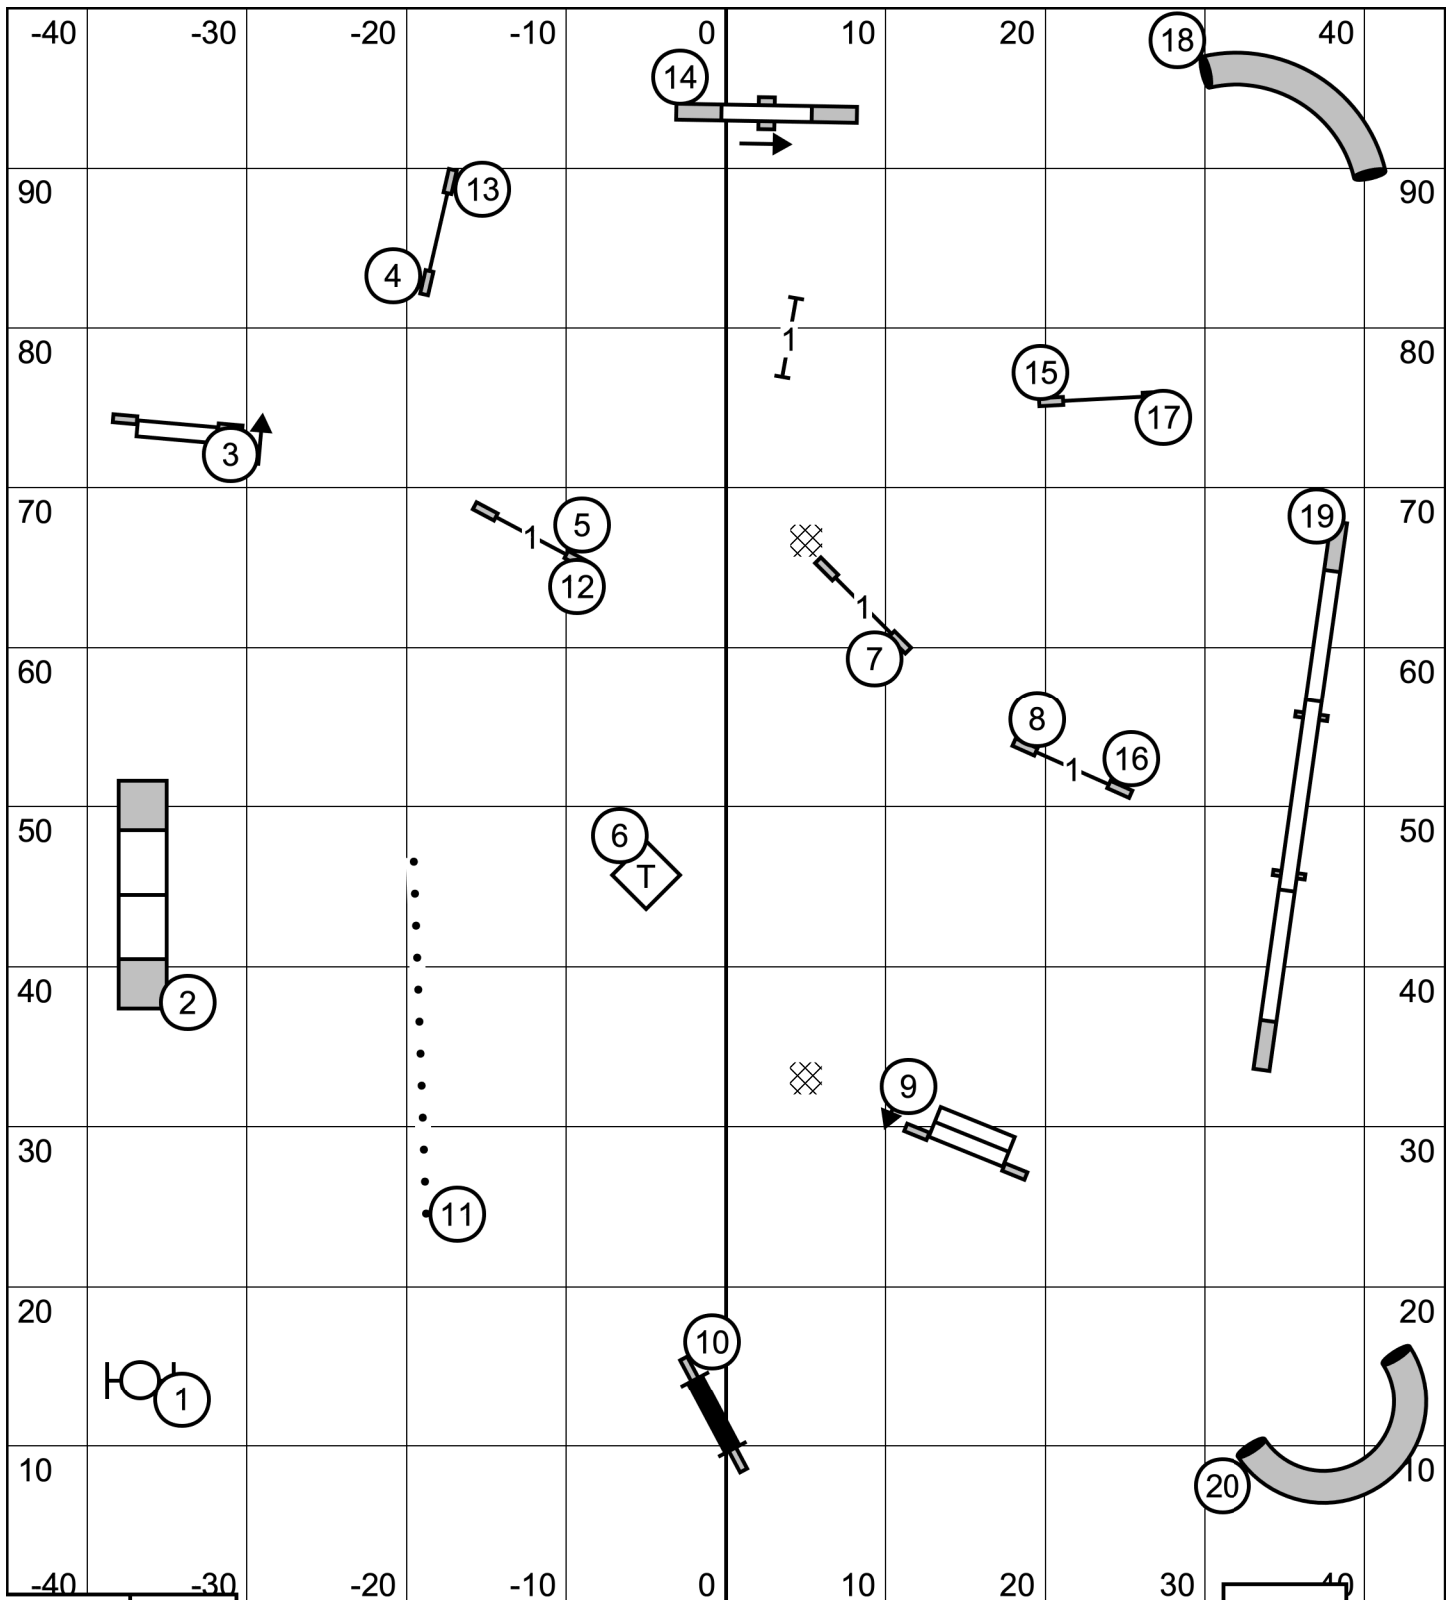

Old English Sheepdog Club of America
FAST ALL
 6-23-23
 Loretta Zich

Timer
Scribe

Start
Gate

Finish
Gate

NOVICE

OPEN

MASTER

Start and Finish Jump are Bi-Directional

Timer
Scribe

-30
Start
Gate

Old English Sheepdog Club of America
OPEN STANDARD
 6-23-23
 Loretta Zich

Finish
Gate

Timer
Scribe

Start
Gate

**Old English Sheepdog Club of America
Master / Excellent JWW**

6-24-23

Loretta Zich

Finish
Gate

Timer
Scribe

Start
Gate

**Old English Sheepdog Club of America
MASTER / EX STANDARD**

6-24-23

Loretta Zich

Finish
Gate