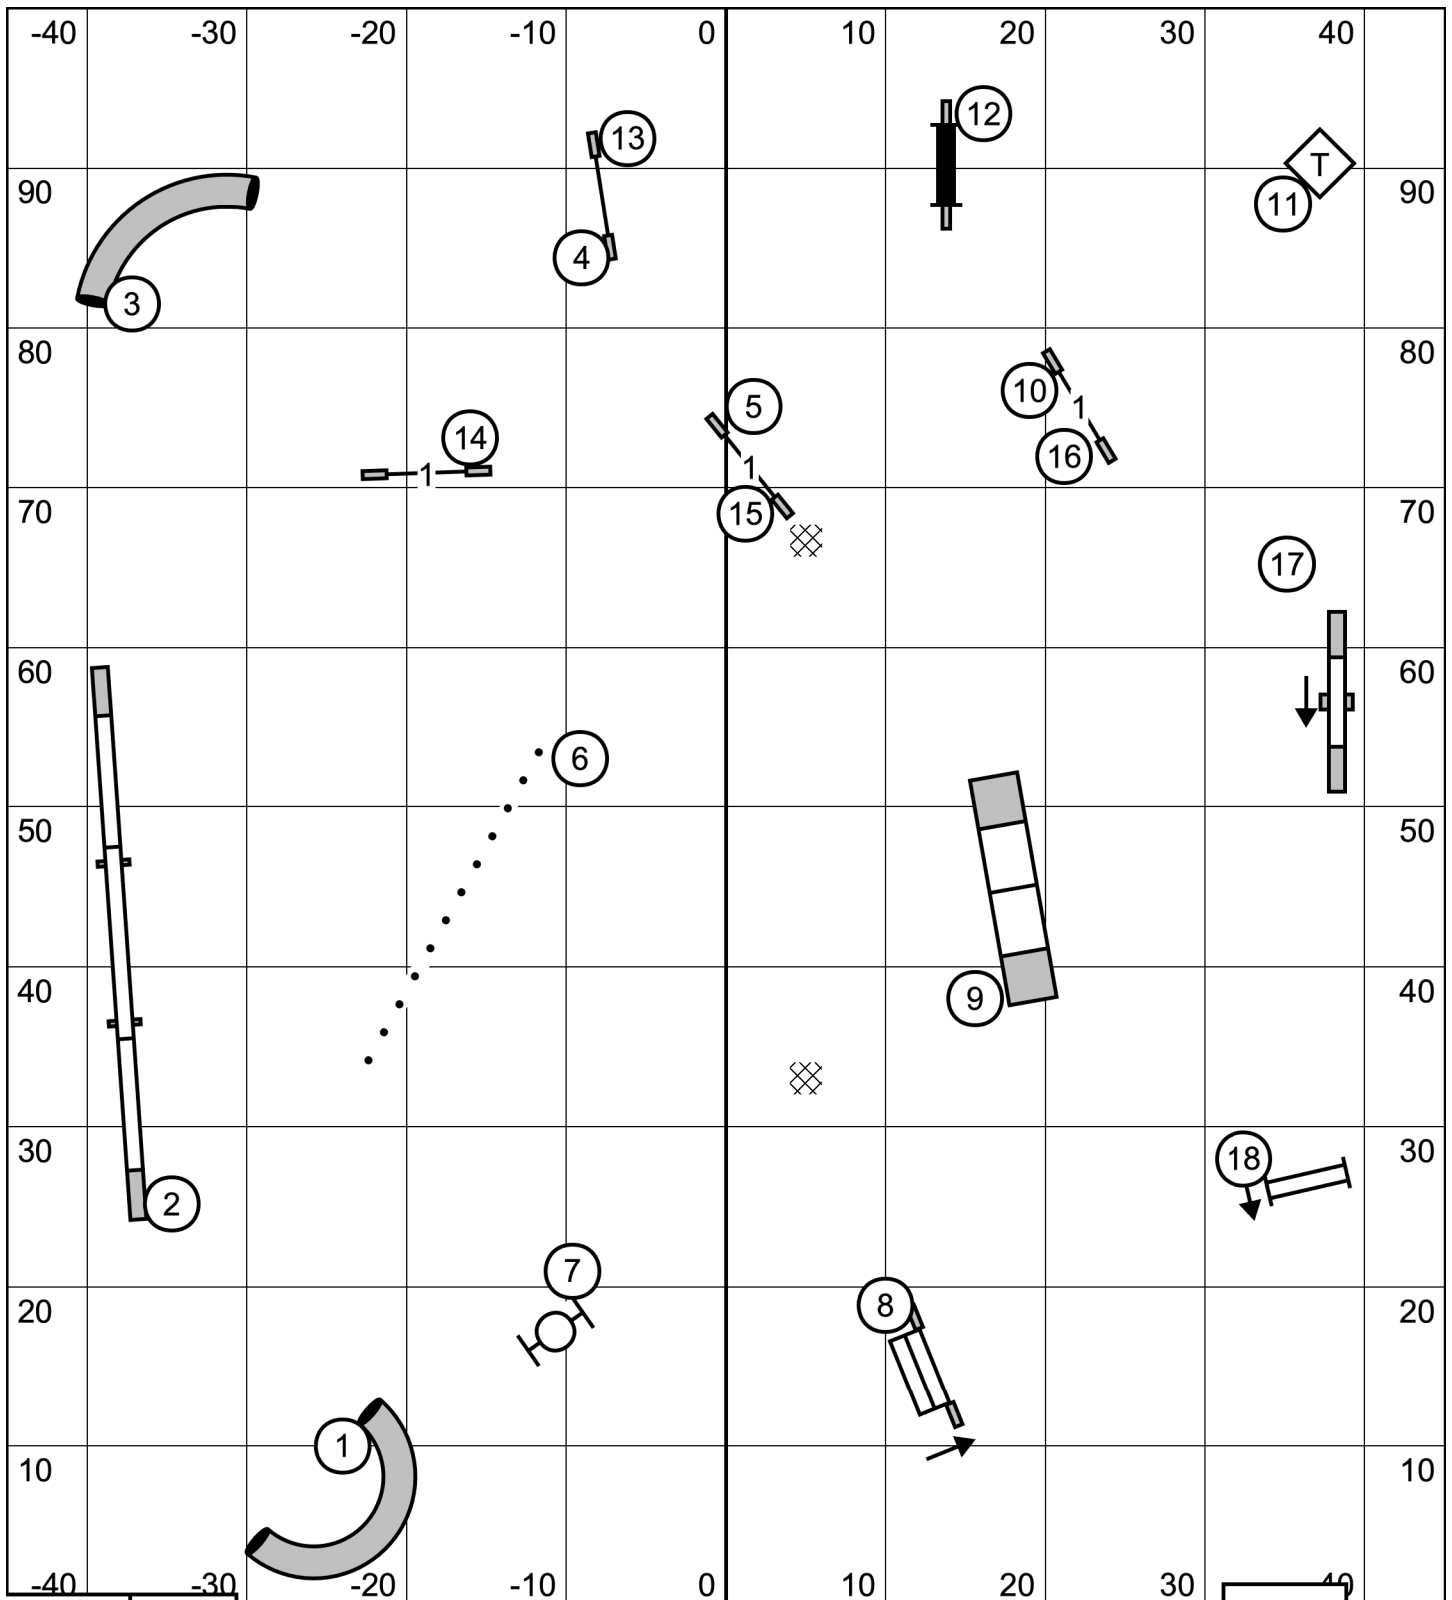

Old English Sheepdog Club of America
NOVICE JWW
 6-24-23
 Loretta Zich

Finish
Gate

Timer
Scribe

Start
Gate

**Old English Sheepdog Club of America
NOVICE STANDARD**

6-25-23

Loretta Zich

Finish
Gate

Timer
Scribe

Start
Gate

Old English Sheepdog Club of America
OPEN JWW
6-24-23
Loretta Zich

Finish
Gate

Timer
Scribe

Start
Gate

Old English Sheepdog Club of America
OPEN STANDARD
 6-25-23
 Loretta Zich

Finish
Gate