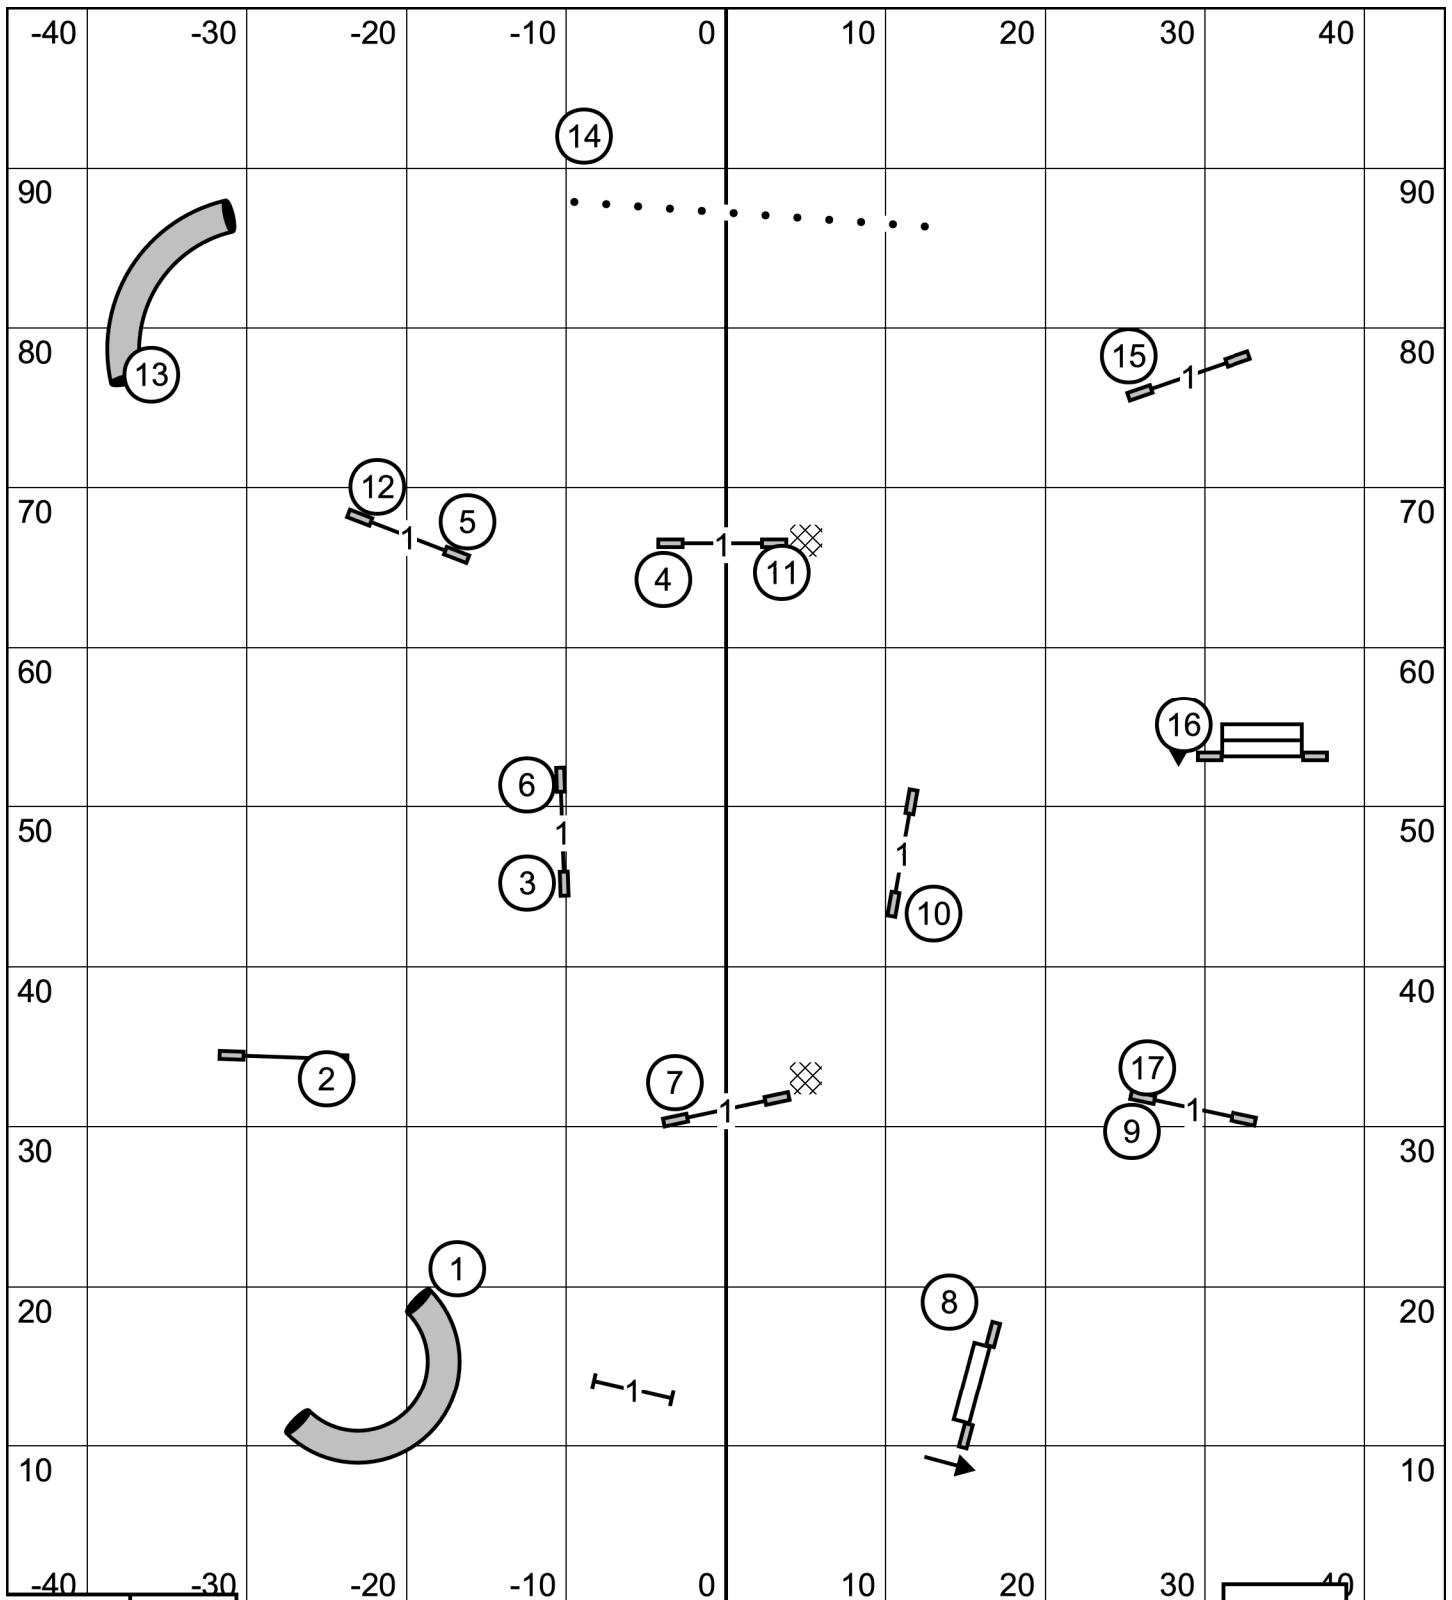

Old English Sheepdog Club of America
NOVICE JWW
 6-24-23
 Loretta Zich

Finish
Gate

Timer
Scribe

Start
Gate

**Old English Sheepdog Club of America
NOVICE STANDARD**

6-25-23

Loretta Zich

Finish
Gate

Timer
Scribe

Start
Gate

Old English Sheepdog Club of America
OPEN JWW
6-24-23
Loretta Zich

Finish
Gate

Timer
Scribe

Start
Gate

Old English Sheepdog Club of America
OPEN STANDARD
 6-25-23
 Loretta Zich

Finish
Gate