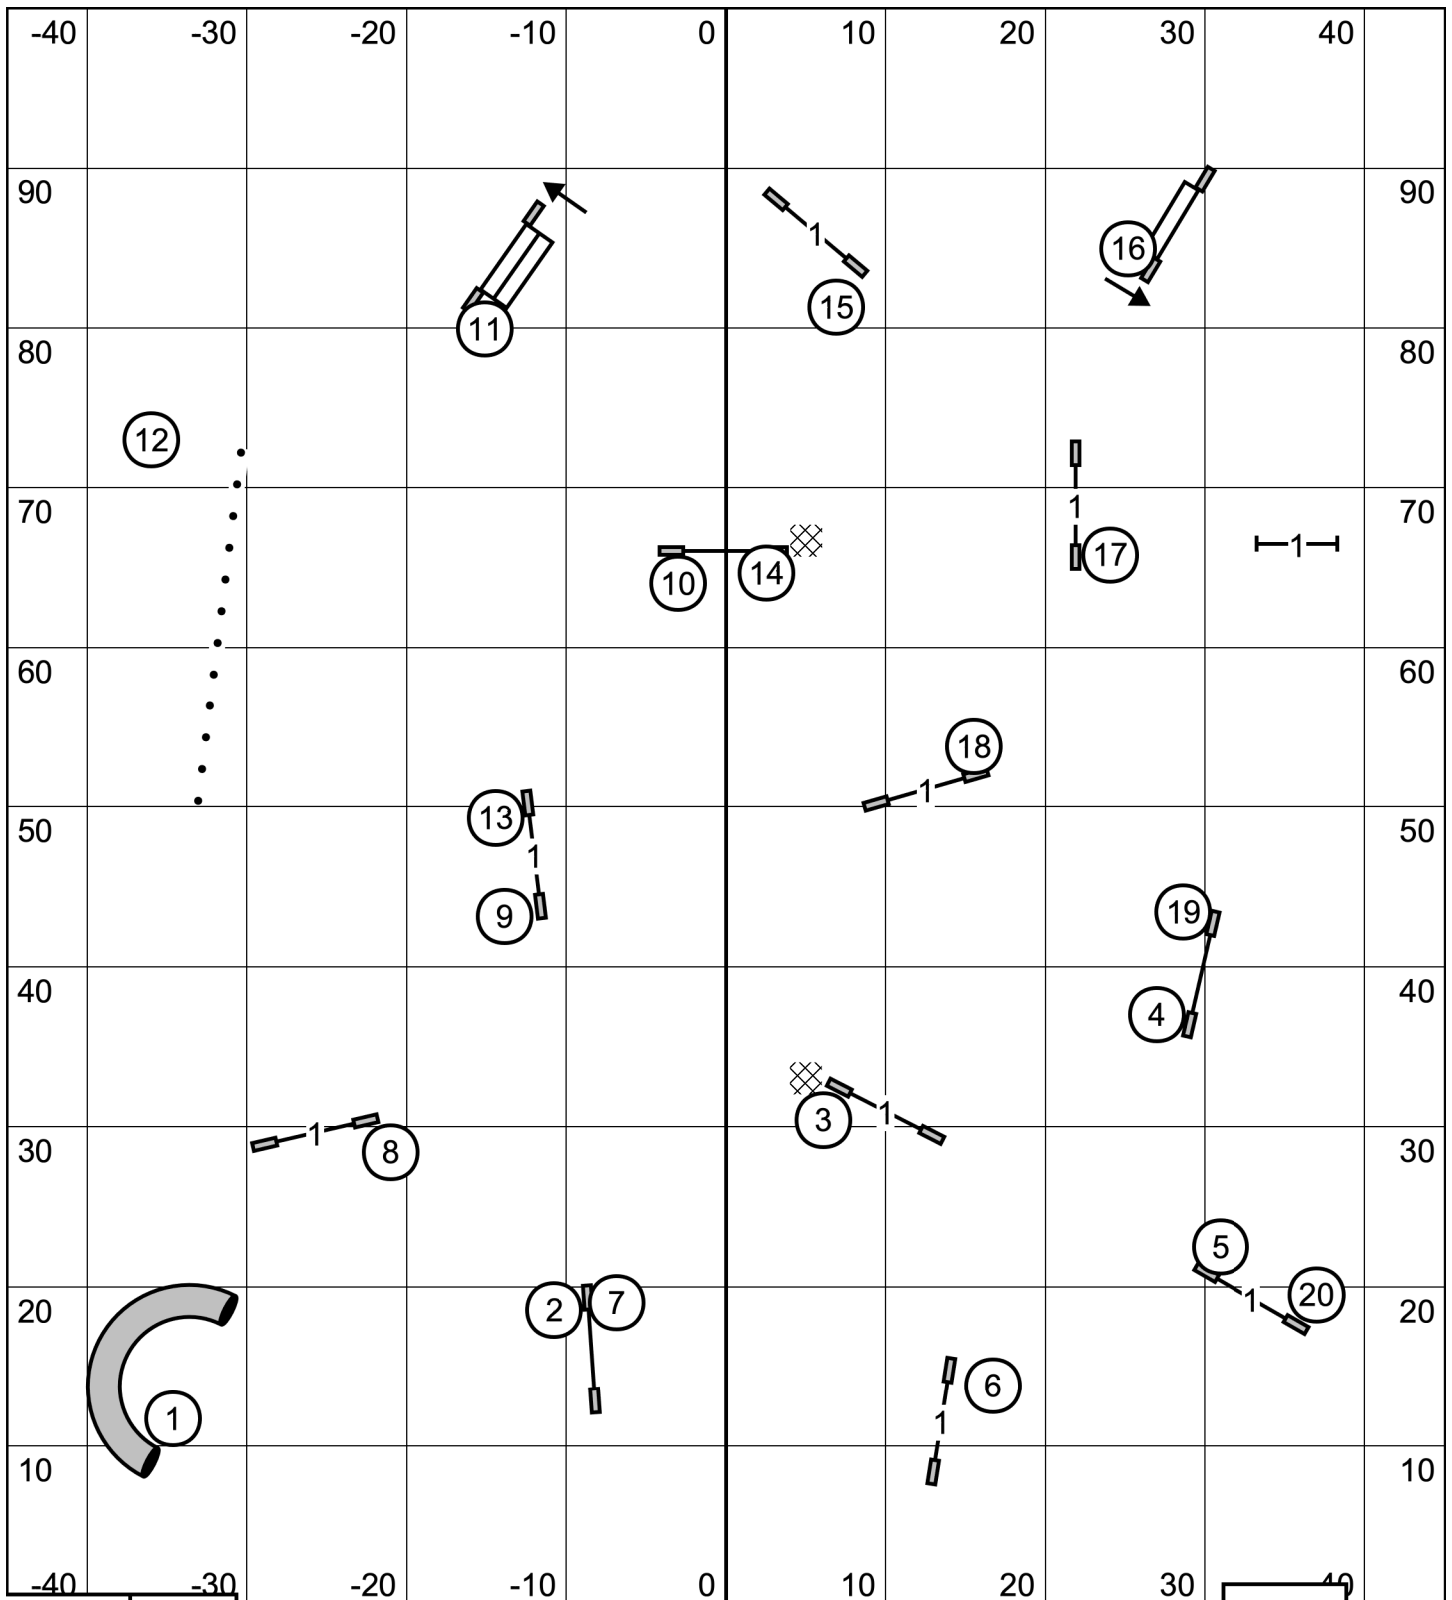

Old English Sheepdog Club of America
FAST ALL
 6-23-23
 Loretta Zich

Timer
Scribe

Start
Gate

Finish
Gate

NOVICE

OPEN

MASTER

Start and Finish Jump are Bi-Directional

Timer
Scribe

-30
Start
Gate

Old English Sheepdog Club of America
OPEN STANDARD
 6-23-23
 Loretta Zich

Finish
Gate

Timer
Scribe

Start
Gate

**Old English Sheepdog Club of America
Master / Excellent JWW**

6-24-23

Loretta Zich

Finish
Gate

Timer
Scribe

Start
Gate

**Old English Sheepdog Club of America
MASTER / EX STANDARD**

6-24-23

Loretta Zich

Finish
Gate