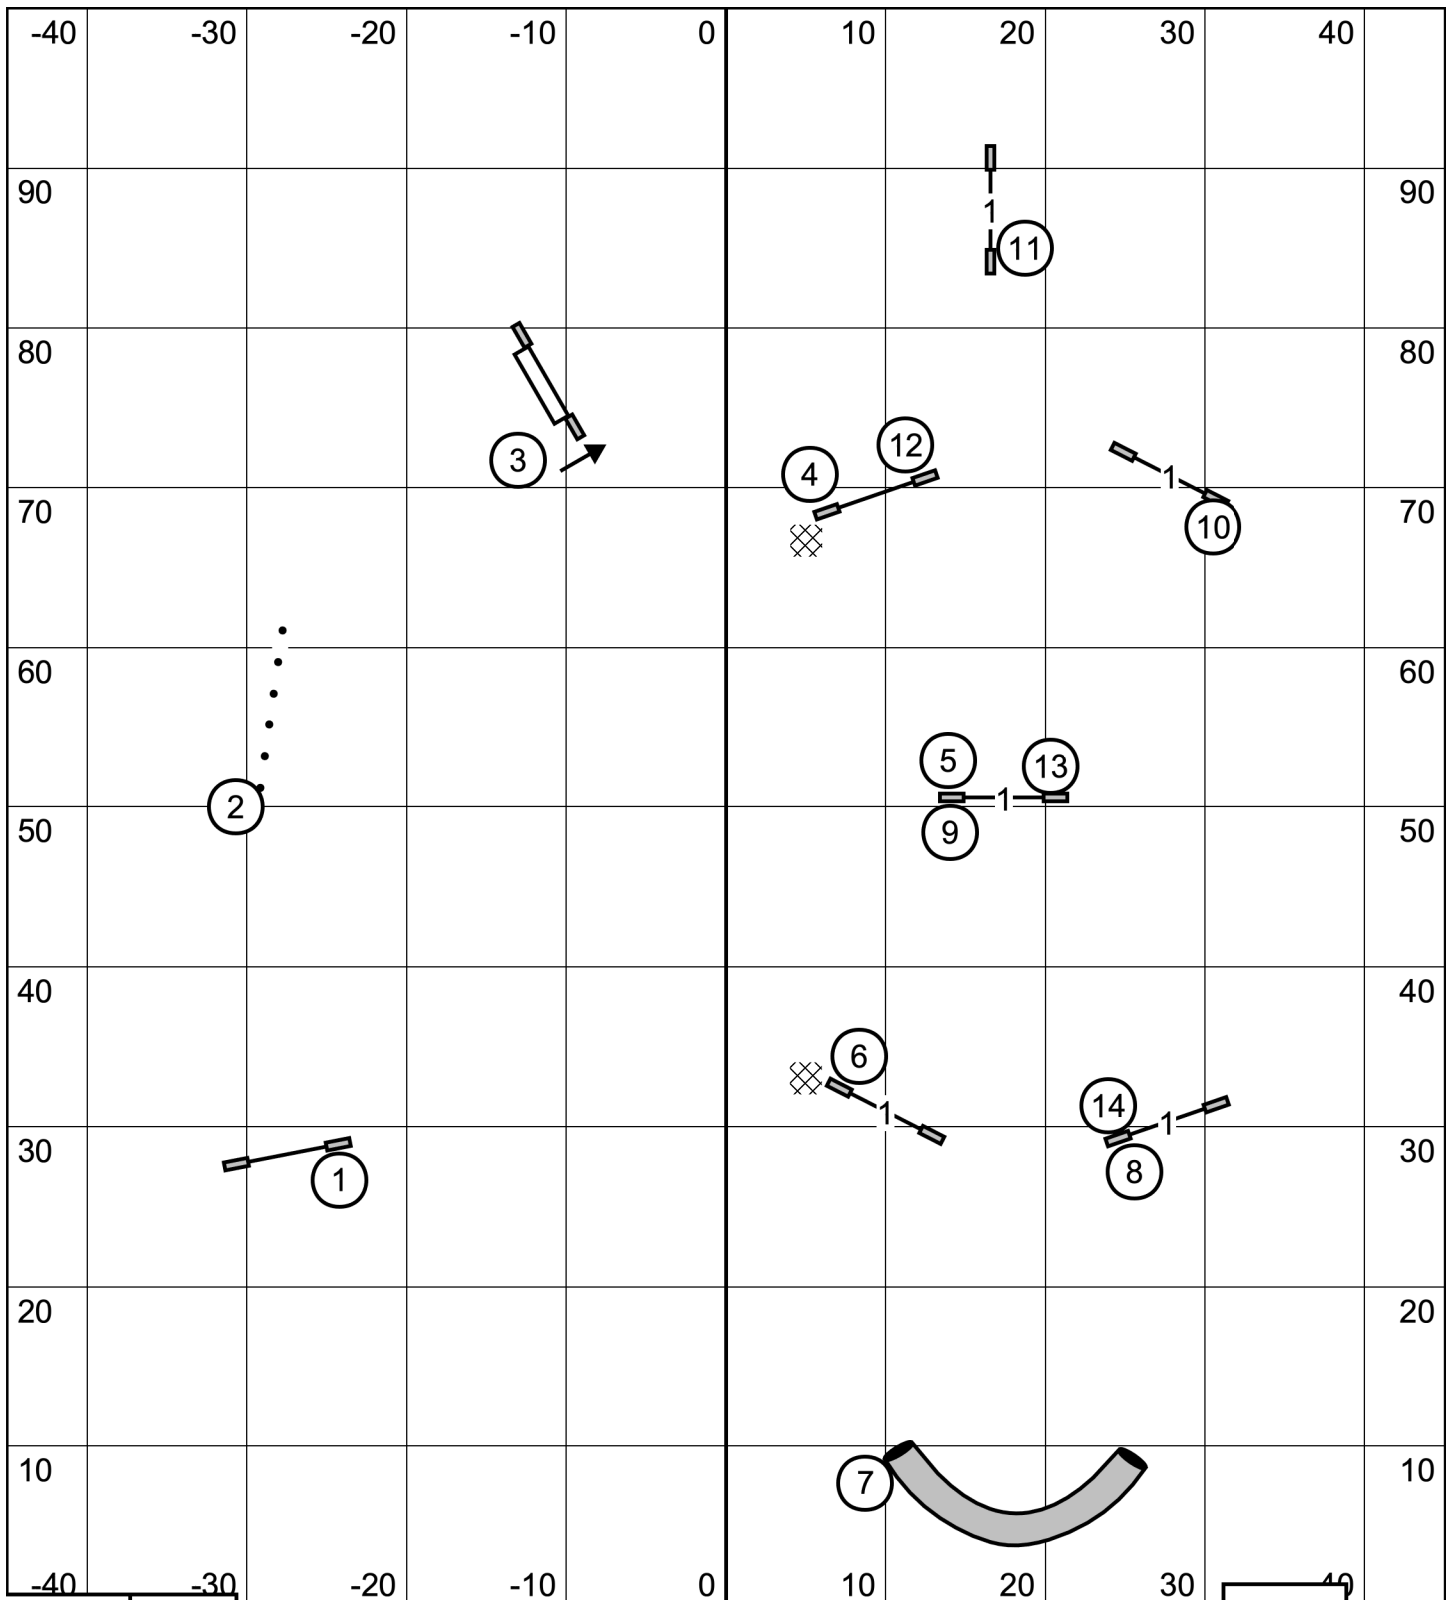

Loretta Zich

Finish
Gate

Timer
Scribe

Start
Gate

**Old English Sheepdog Club of America
MASTER / EX STANDARD**

6-24-23

Loretta Zich

Finish
Gate