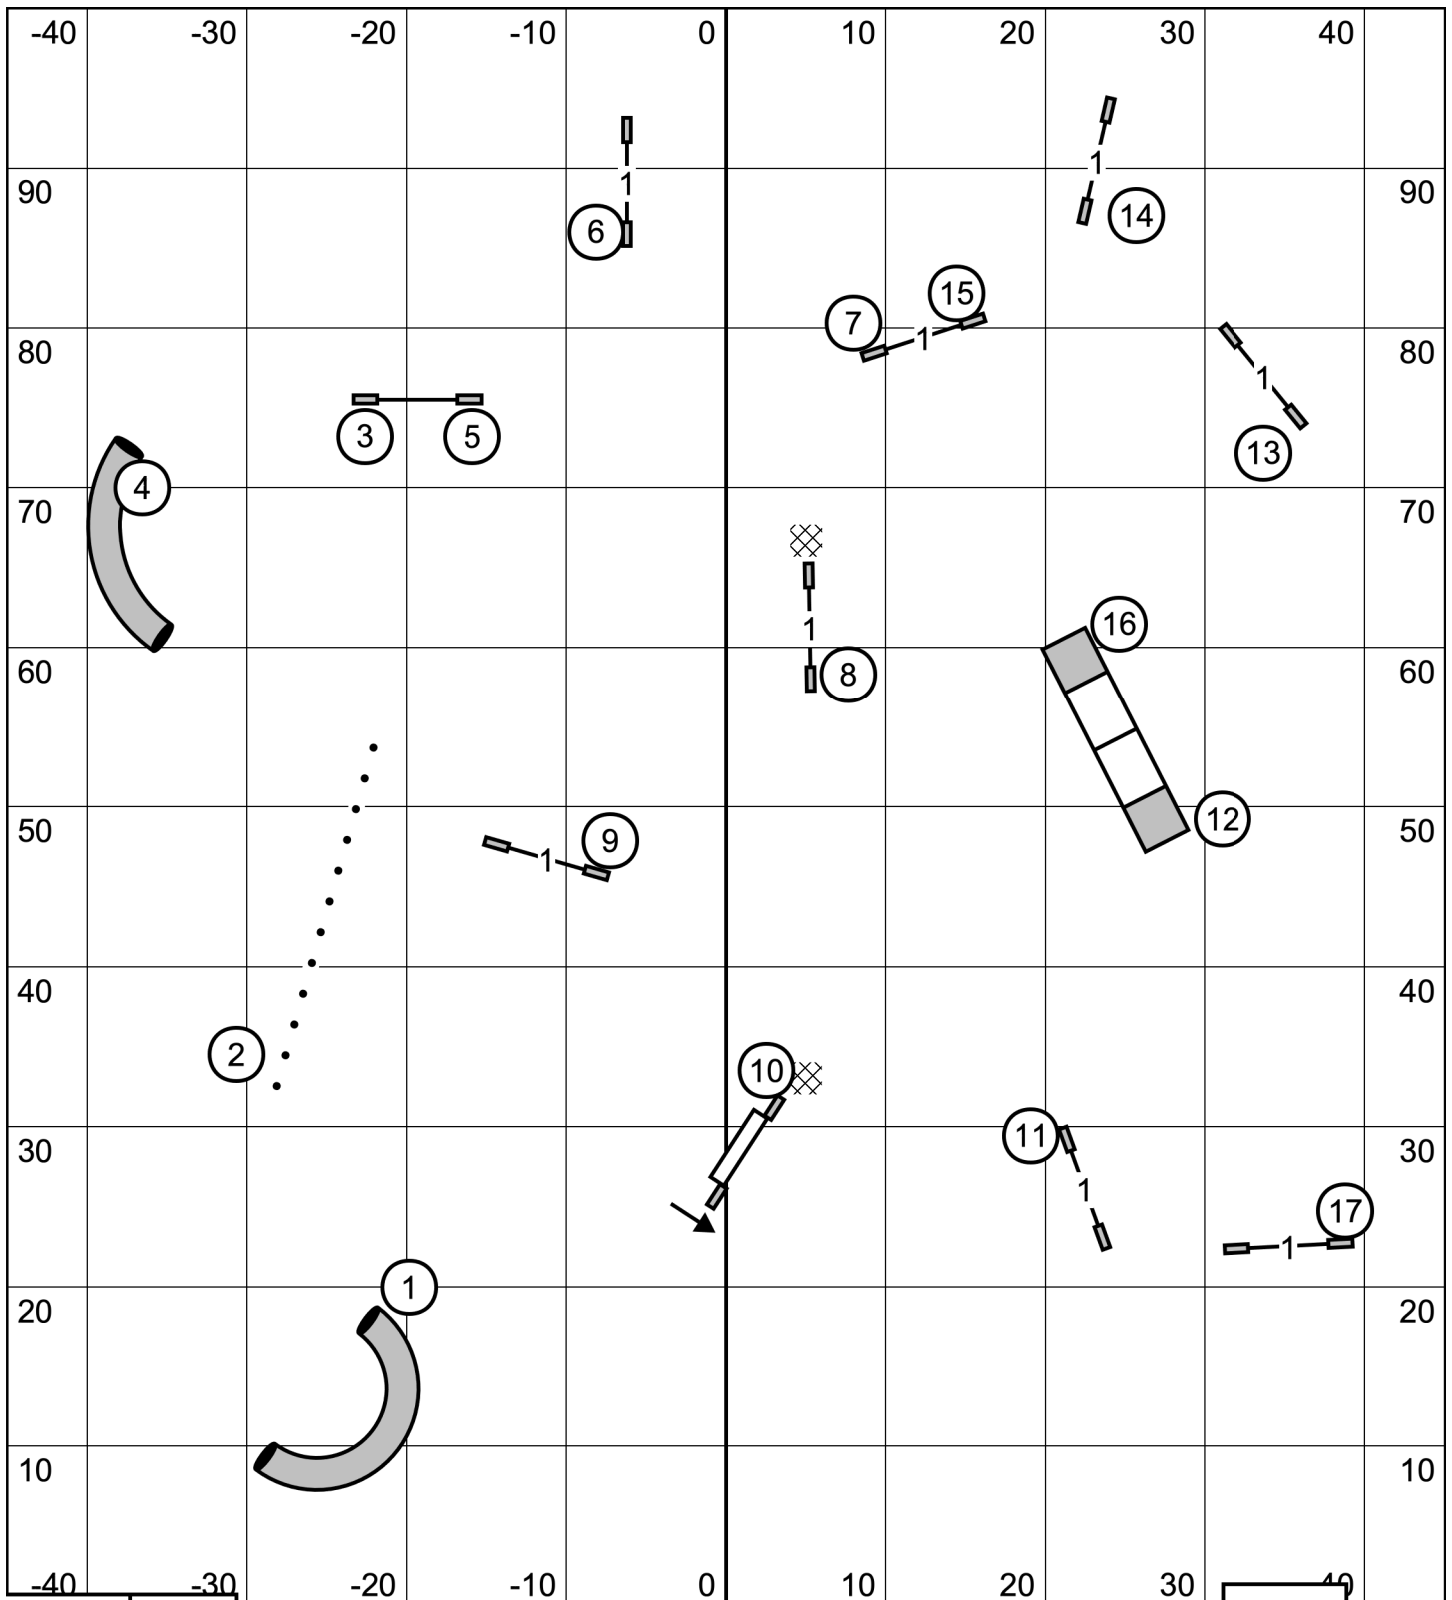

Old English Sheepdog Club of America
NOVICE JWW
 6-24-23
 Loretta Zich

Finish
Gate

Timer
Scribe

Start
Gate

**Old English Sheepdog Club of America
NOVICE STANDARD**

6-25-23

Loretta Zich

Finish
Gate

Timer
Scribe

Start
Gate

Old English Sheepdog Club of America
OPEN JWW
6-24-23
Loretta Zich

Finish
Gate

Timer
Scribe

Start
Gate

Old English Sheepdog Club of America
OPEN STANDARD
 6-25-23
 Loretta Zich

Finish
Gate

Timer
Scribe

Start
Gate

Old English Sheepdog Club of America
T2B (Special Event)
 6-25-23
 Loretta Zich

Finish
Gate