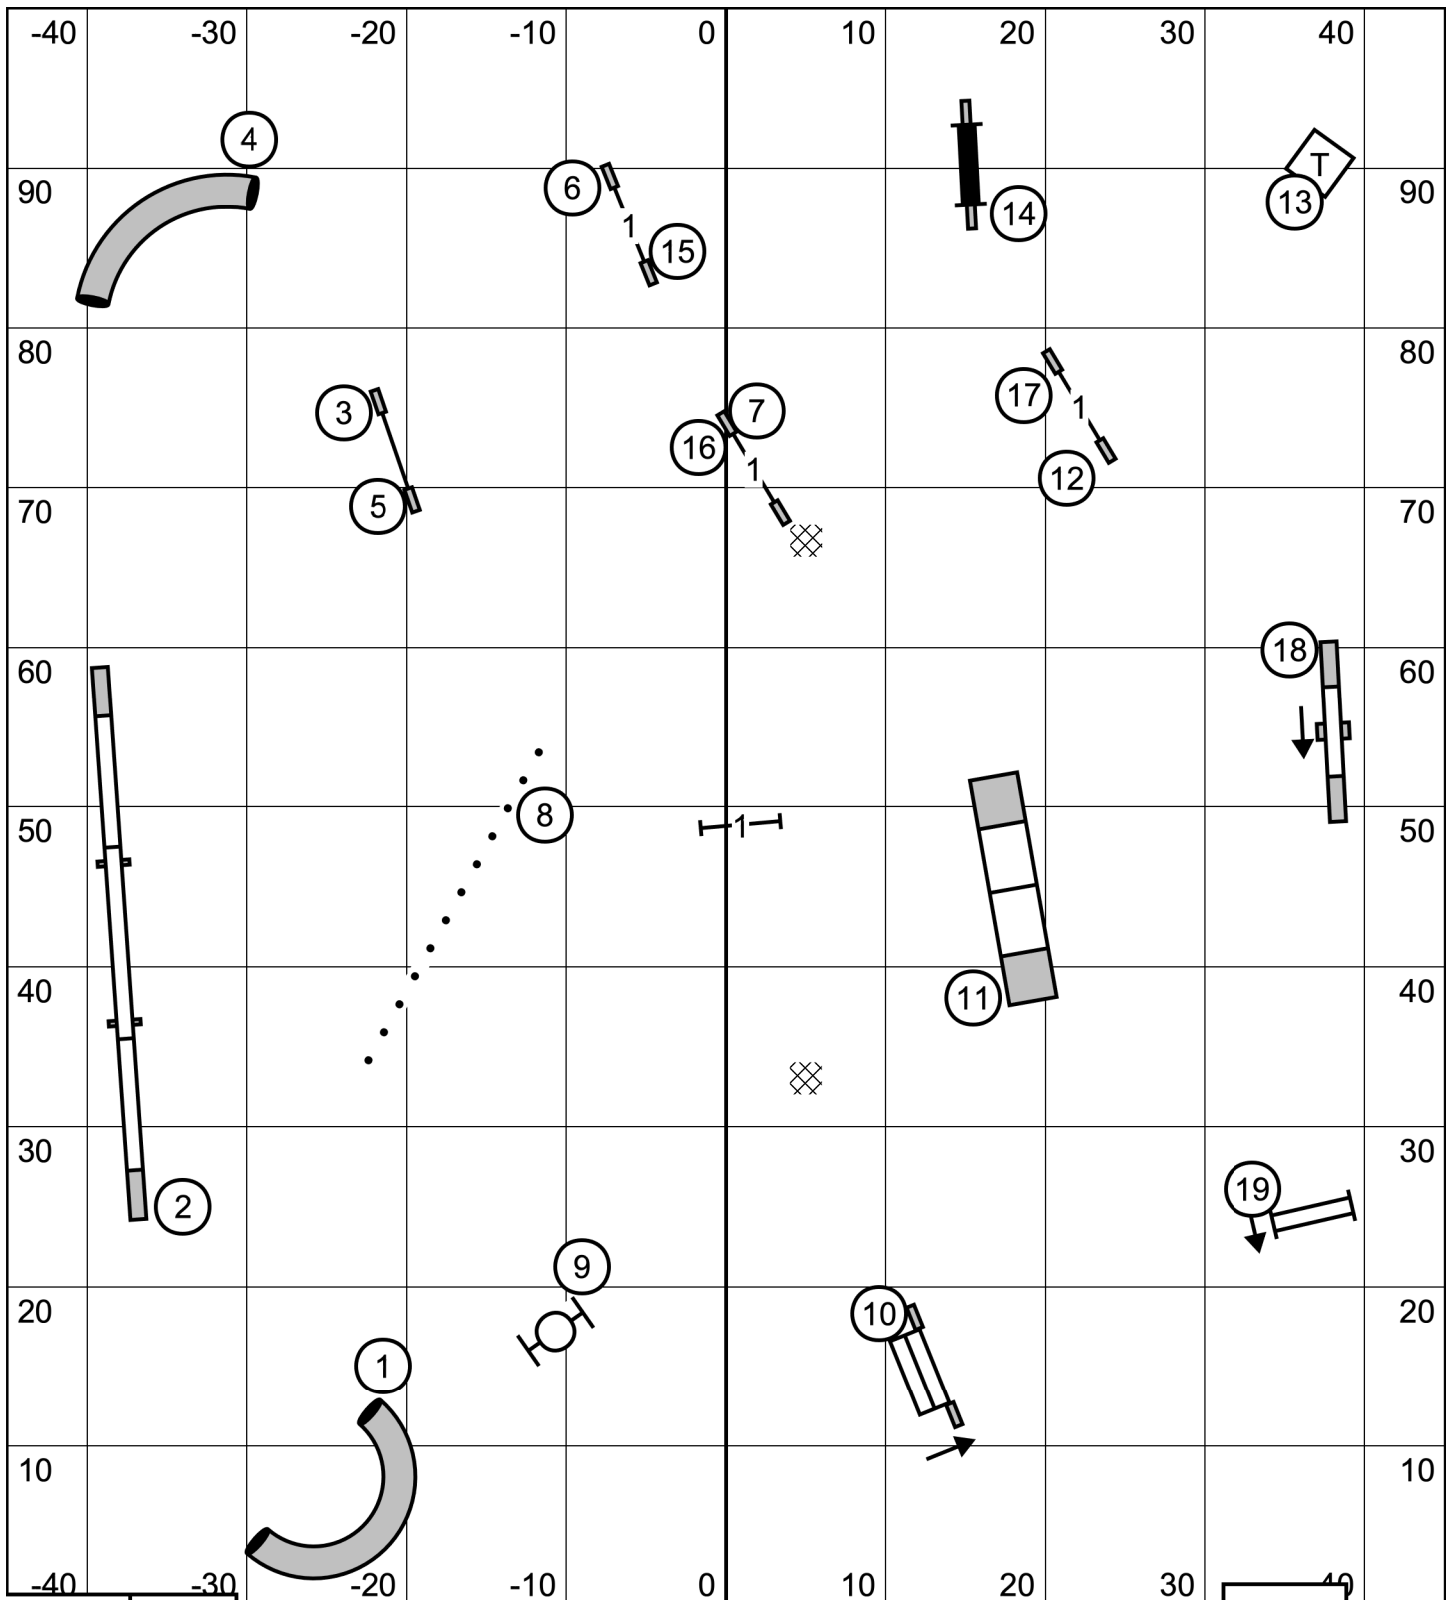

Old English Sheepdog Club of America
OPEN STANDARD
 6-24-23
 Loretta Zich

Finish
Gate

Timer
Scribe

Start
Gate

**Old English Sheepdog Club of America
MASTER / EX JWW**

6-24-23

Loretta Zich

Finish
Gate