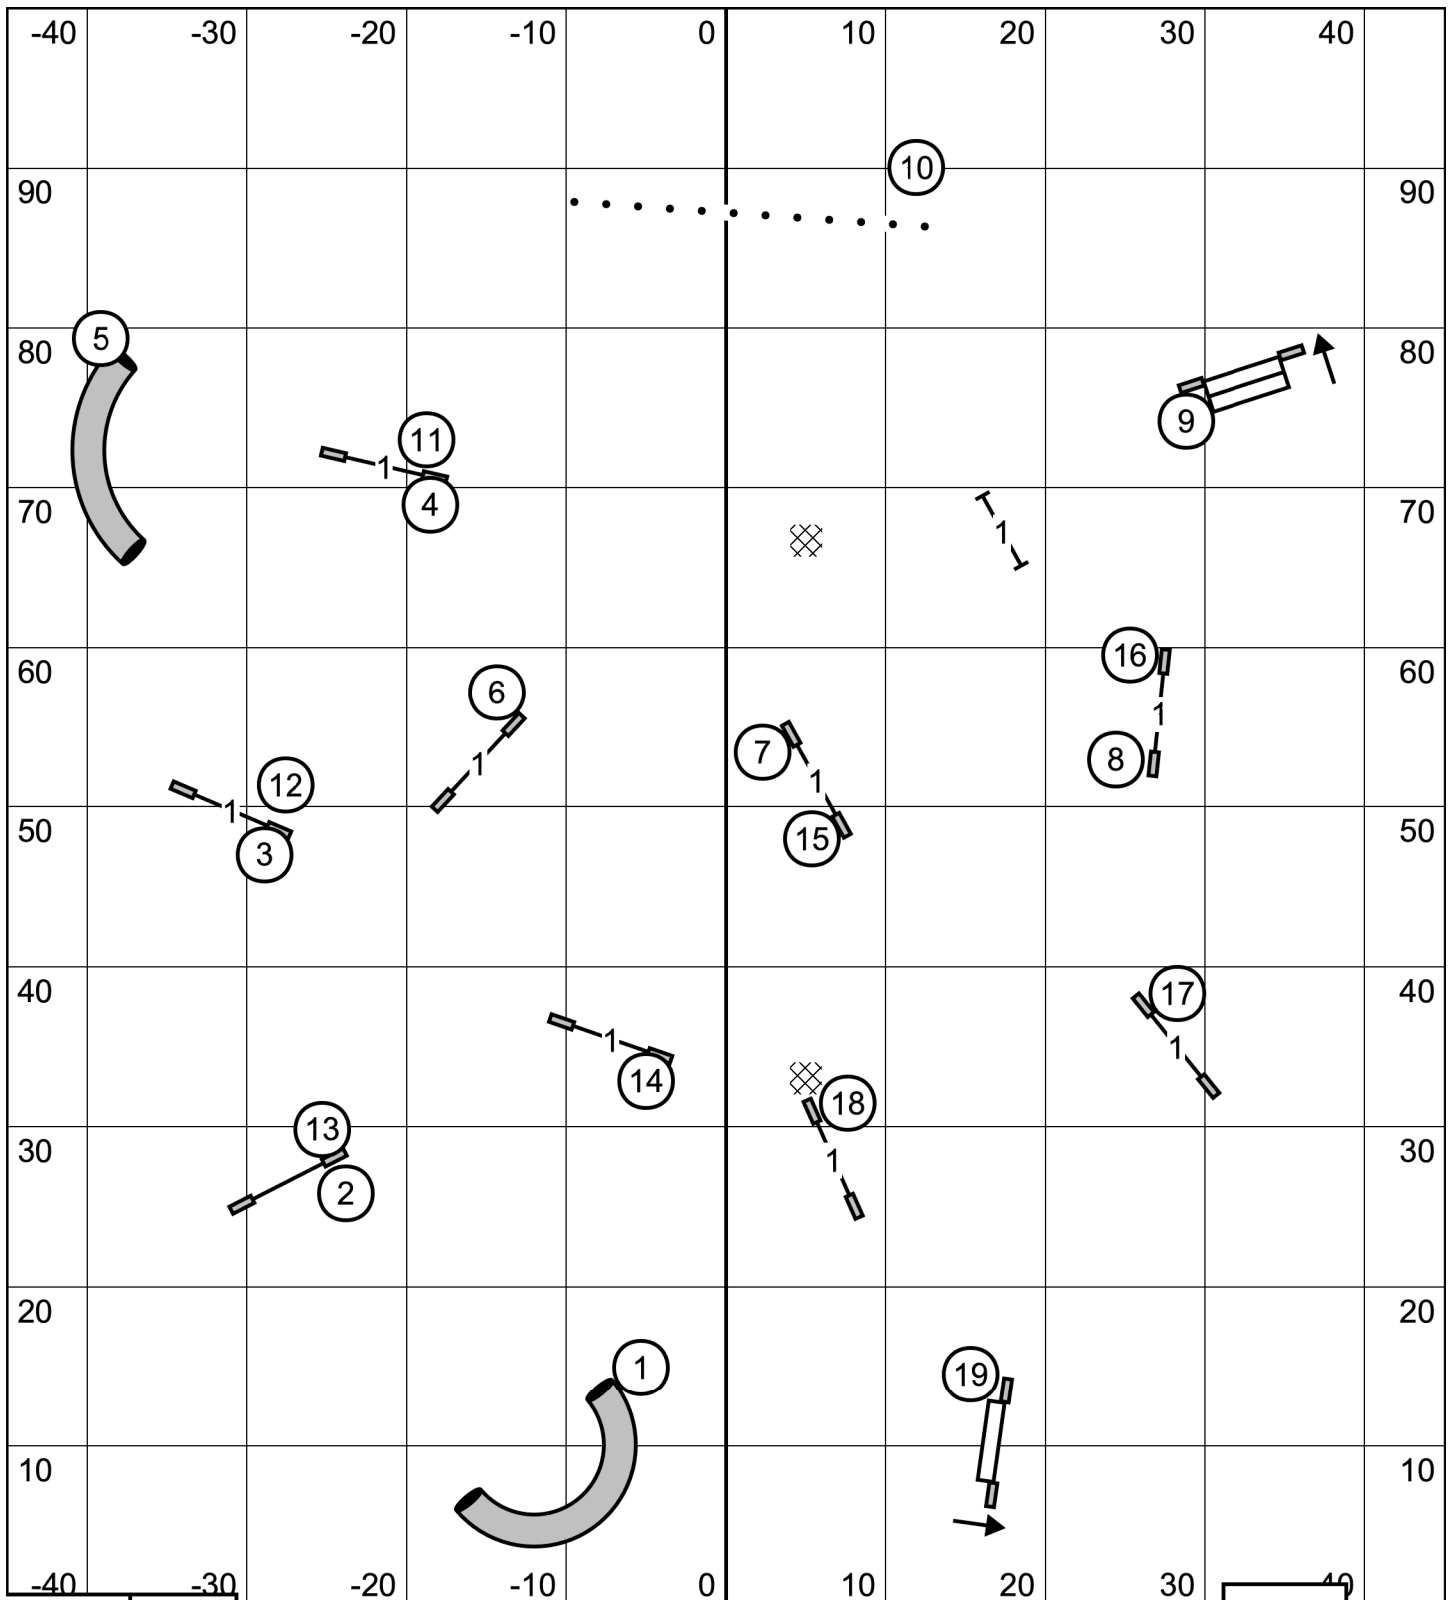

Loretta Zich

Finish
Gate

Timer
Scribe

Start
Gate

Old English Sheepdog Club of America
OPEN JWW
6-24-23
Loretta Zich

Finish
Gate

Timer
Scribe

Start
Gate

Old English Sheepdog Club of America
OPEN STANDARD
 6-24-23
 Loretta Zich

Finish
Gate

Timer
Scribe

Start
Gate

**Old English Sheepdog Club of America
MASTER / EX JWW**

6-24-23

Loretta Zich

Finish
Gate