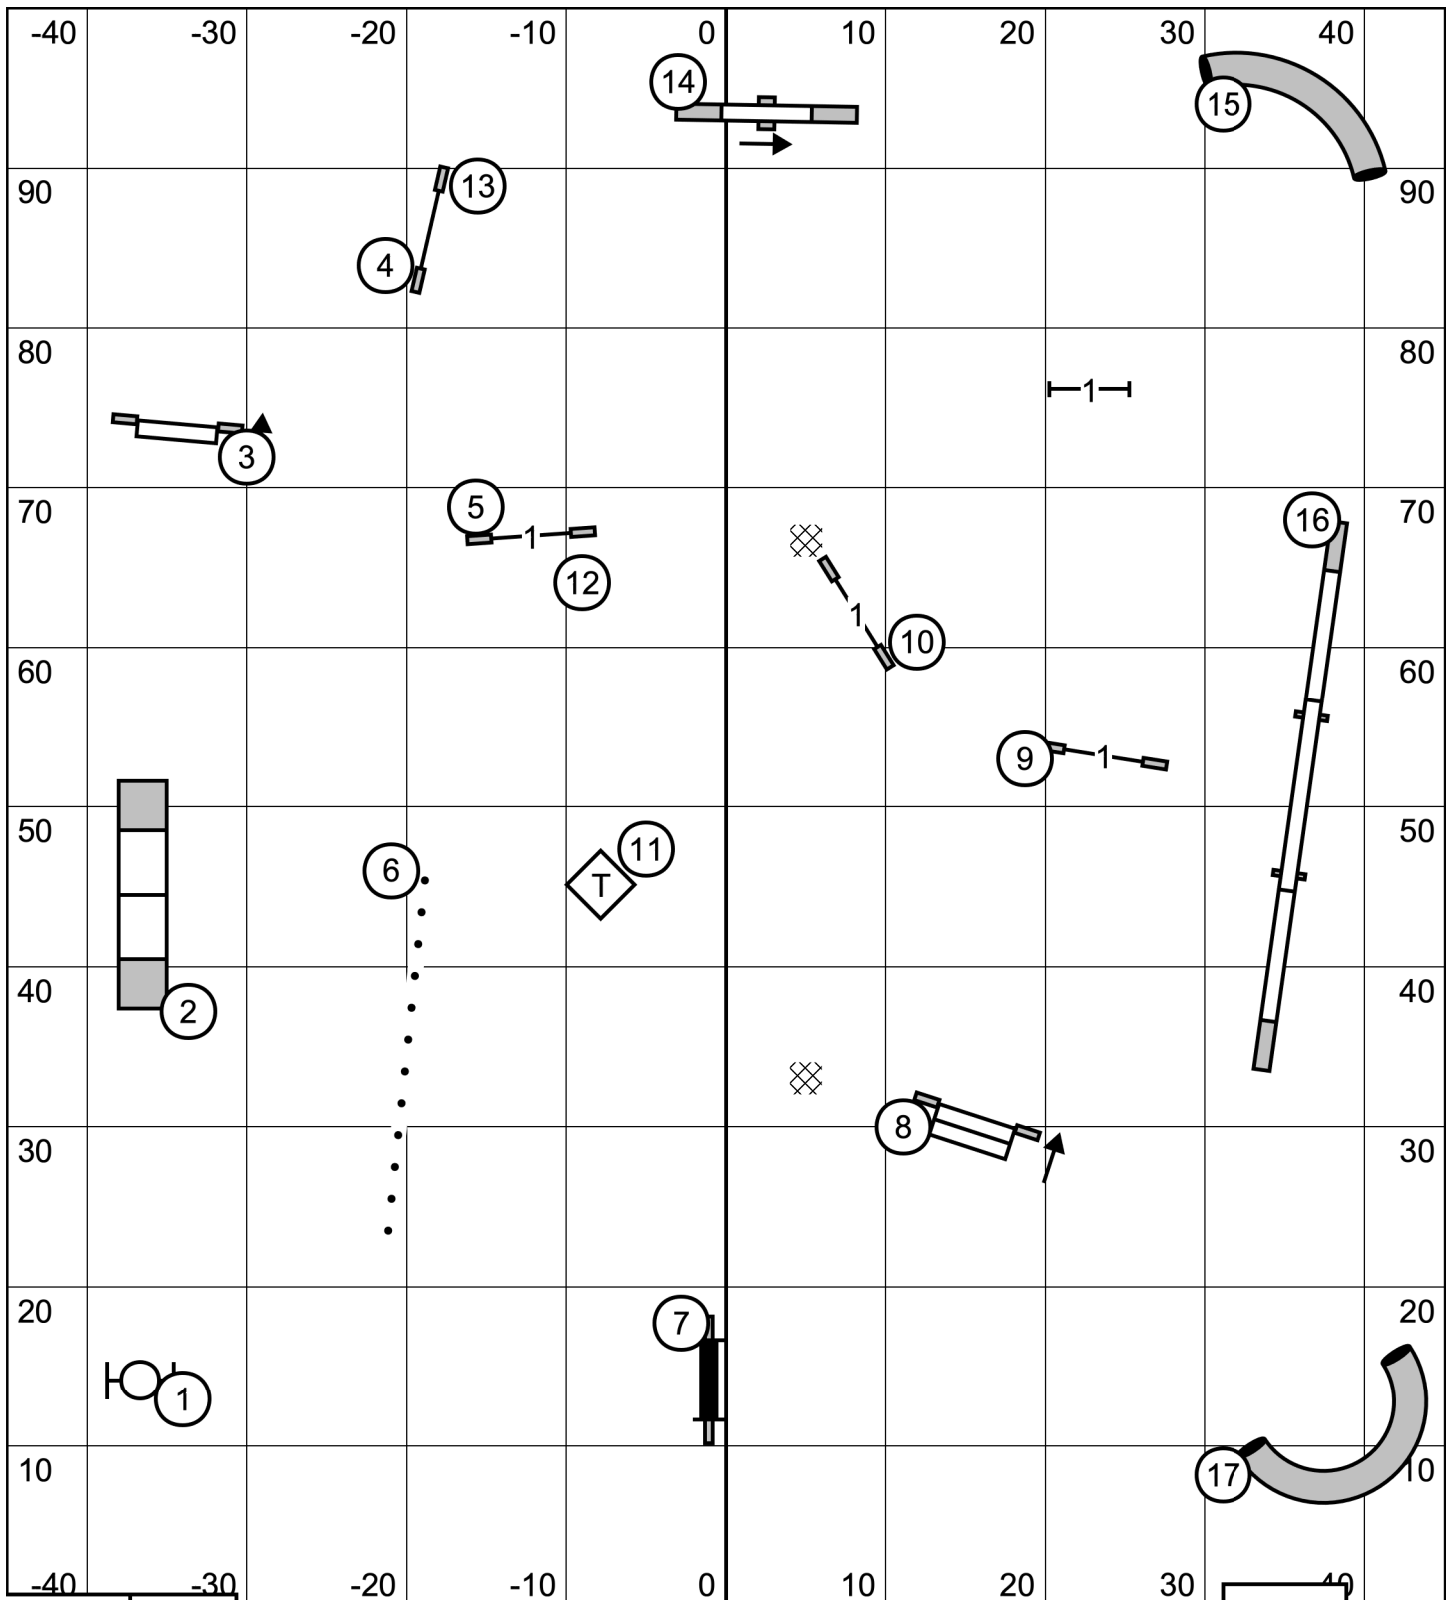

Loretta Zich

Finish
Gate

Timer
Scribe

Start
Gate

Old English Sheepdog Club of America
OPEN JWW
6-24-23
Loretta Zich

Finish
Gate

Timer
Scribe

Start
Gate