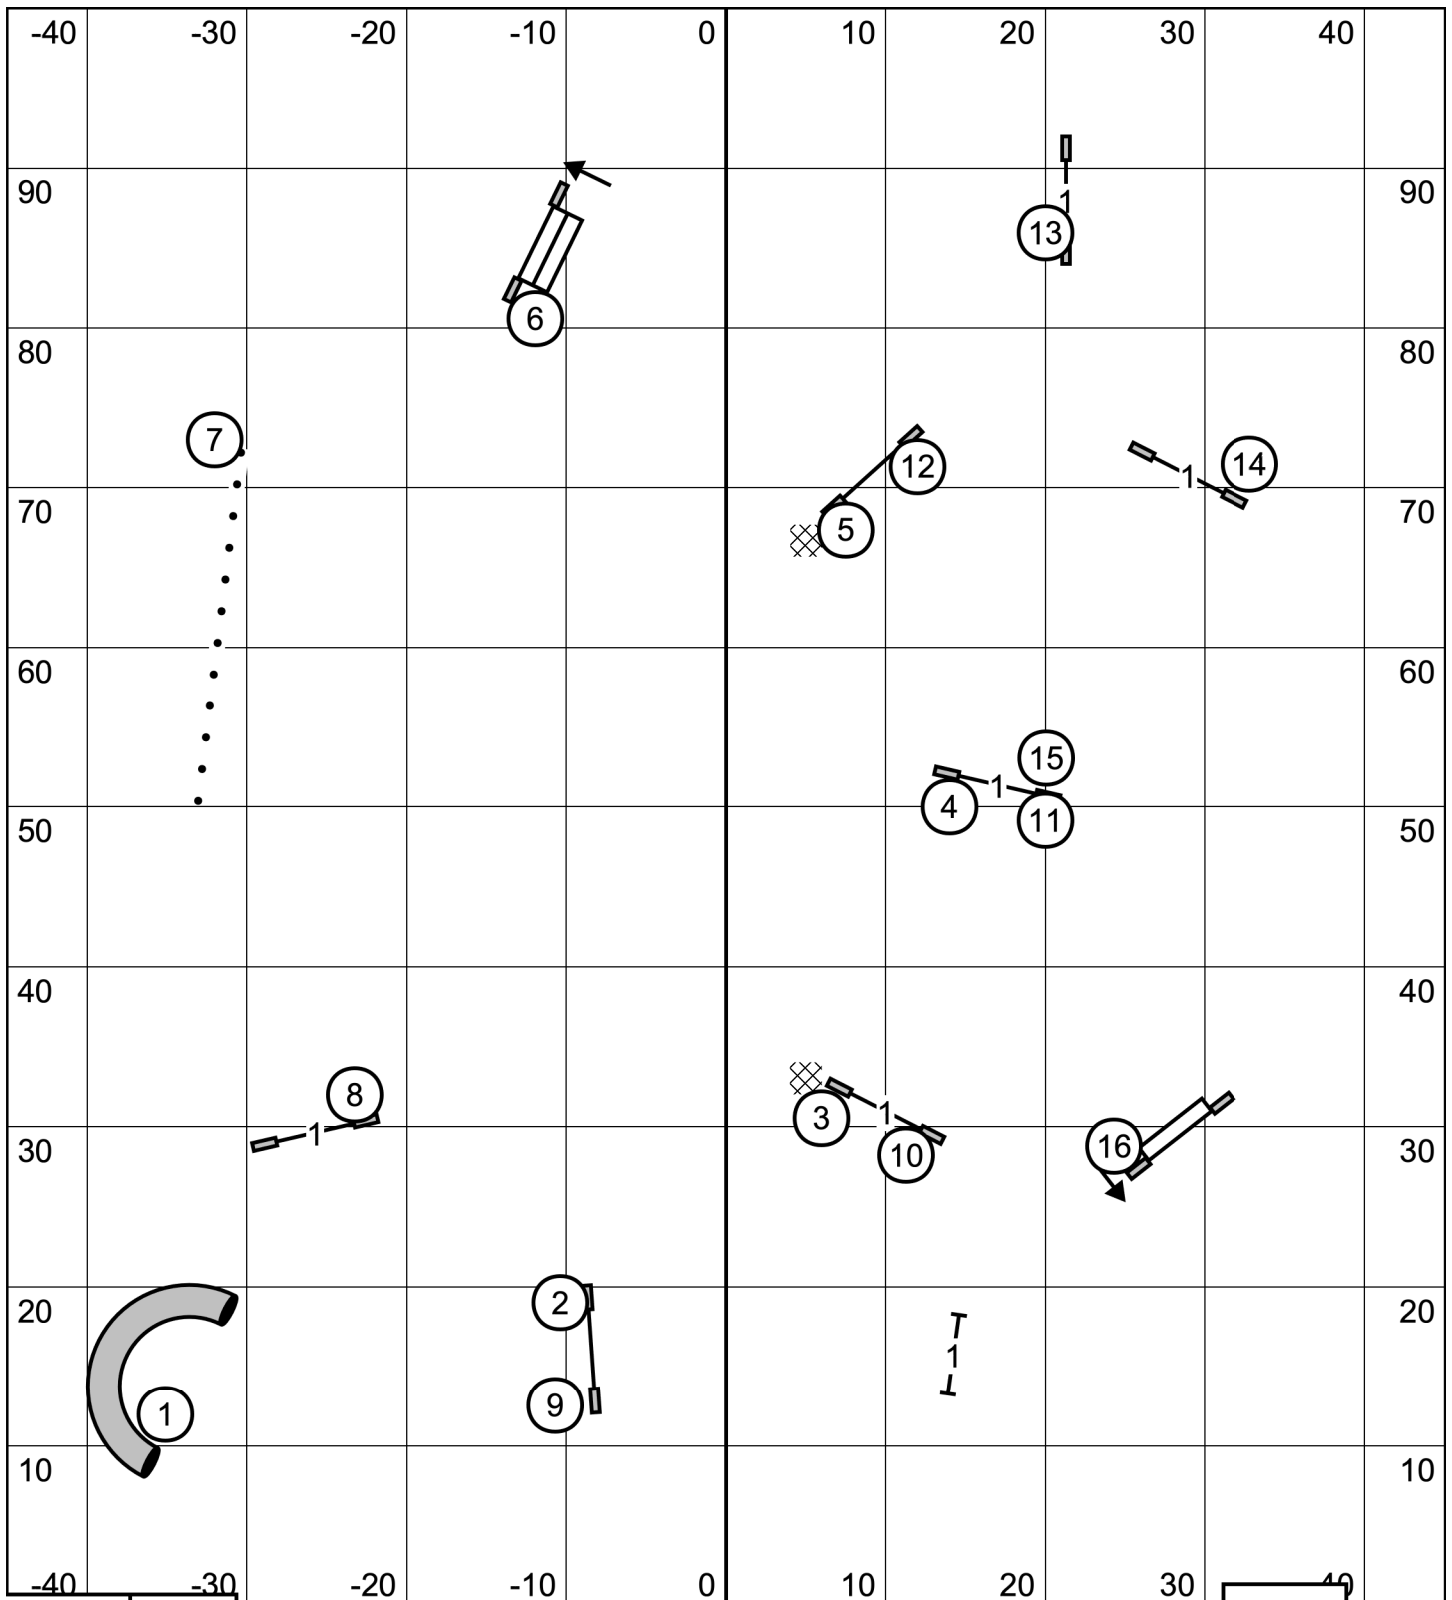

Timer
Scribe

Start
Gate

Old English Sheepdog Club of America
OPEN JWW
6-24-23
Loretta Zich

Finish
Gate