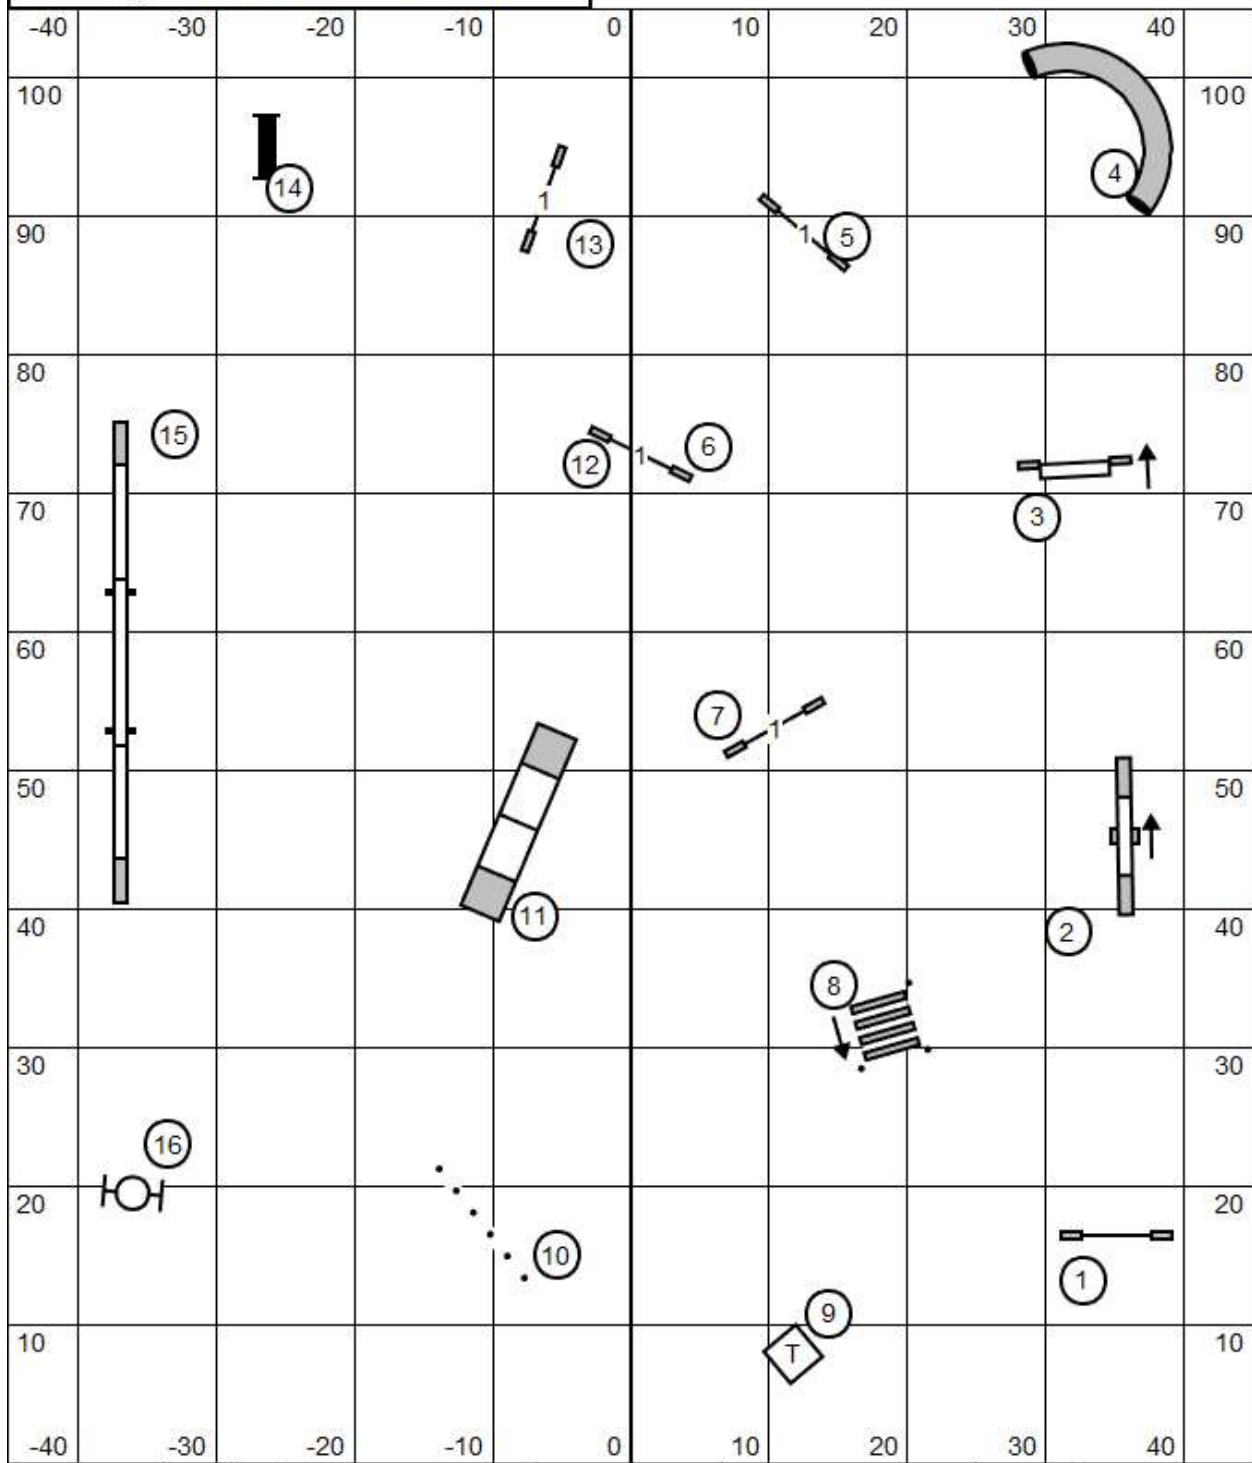

Greater St Louis Shetland Sheepdog Club

Sunday August 6, 2023
Gray Summit, MO

Purina Farms
BenGibbs

NOVICE STD

Exit L

Timer/Scribe

Enter