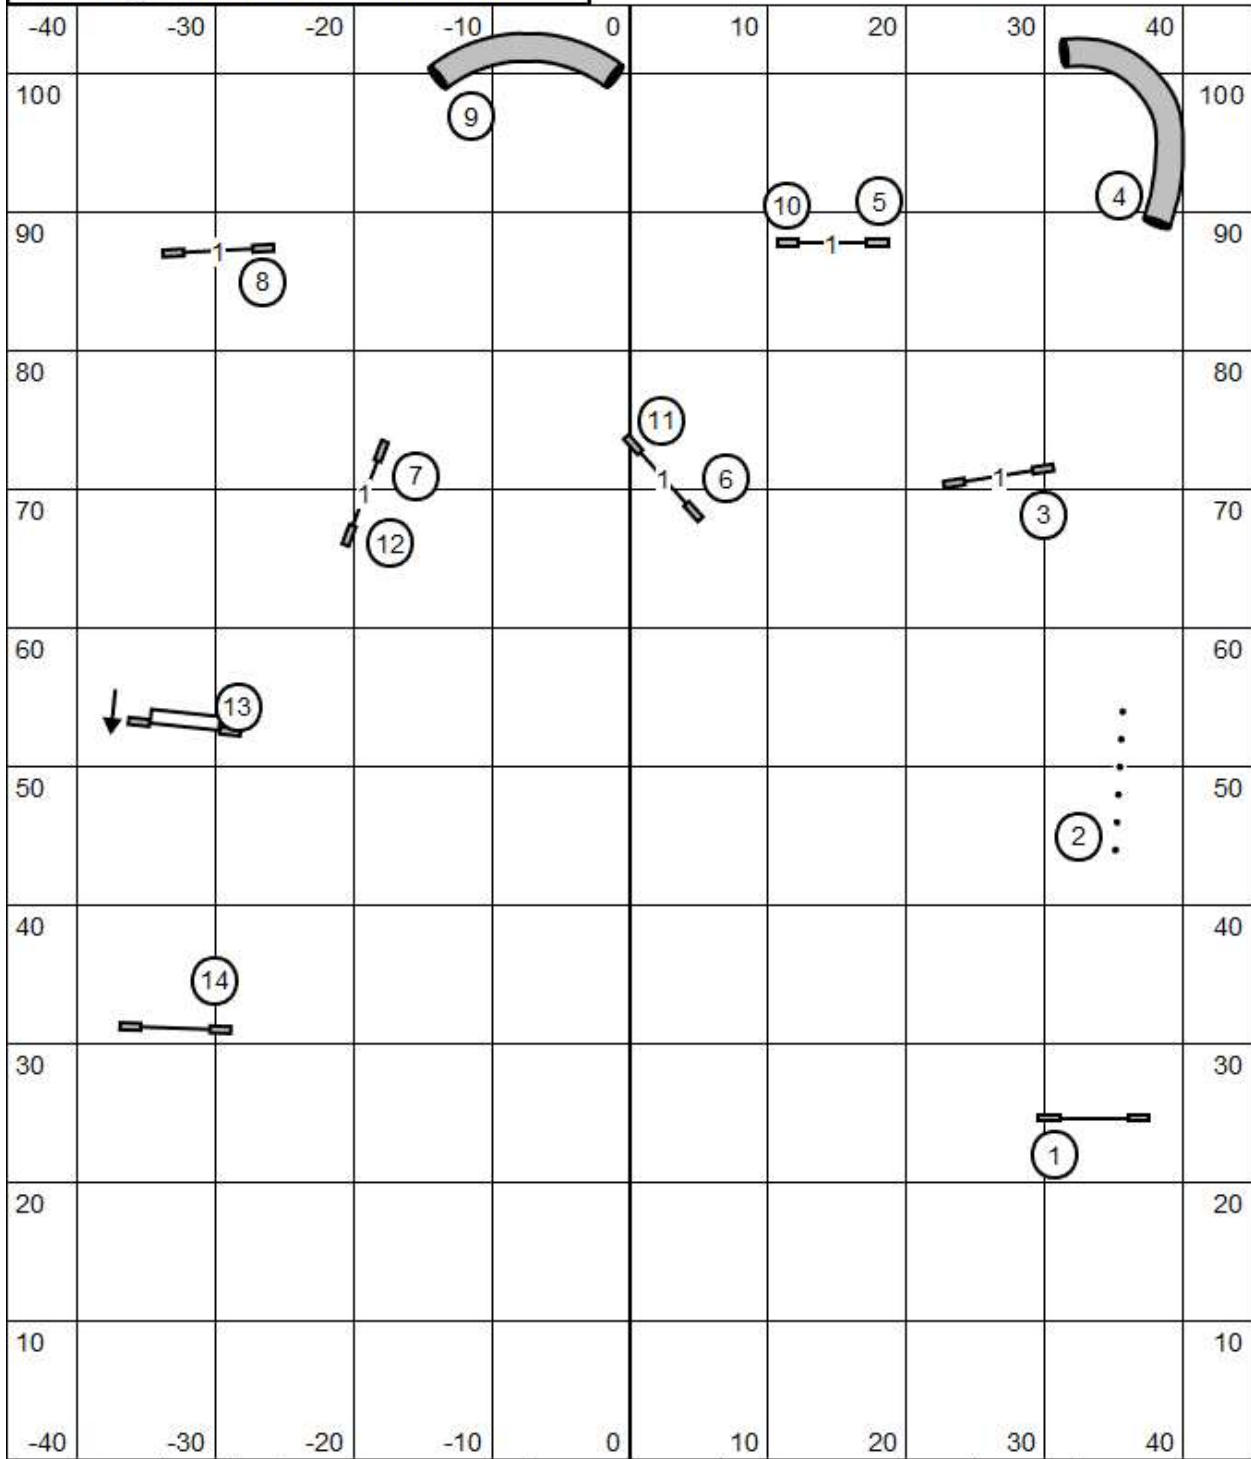

Greater St Louis Shetland Sheepdog Club
Saturday August 5, 2023 Purina Farms
Gray Summit, MO BenGibbs

NOVICE JWW

Exit L

Timer/Scribe

Enter