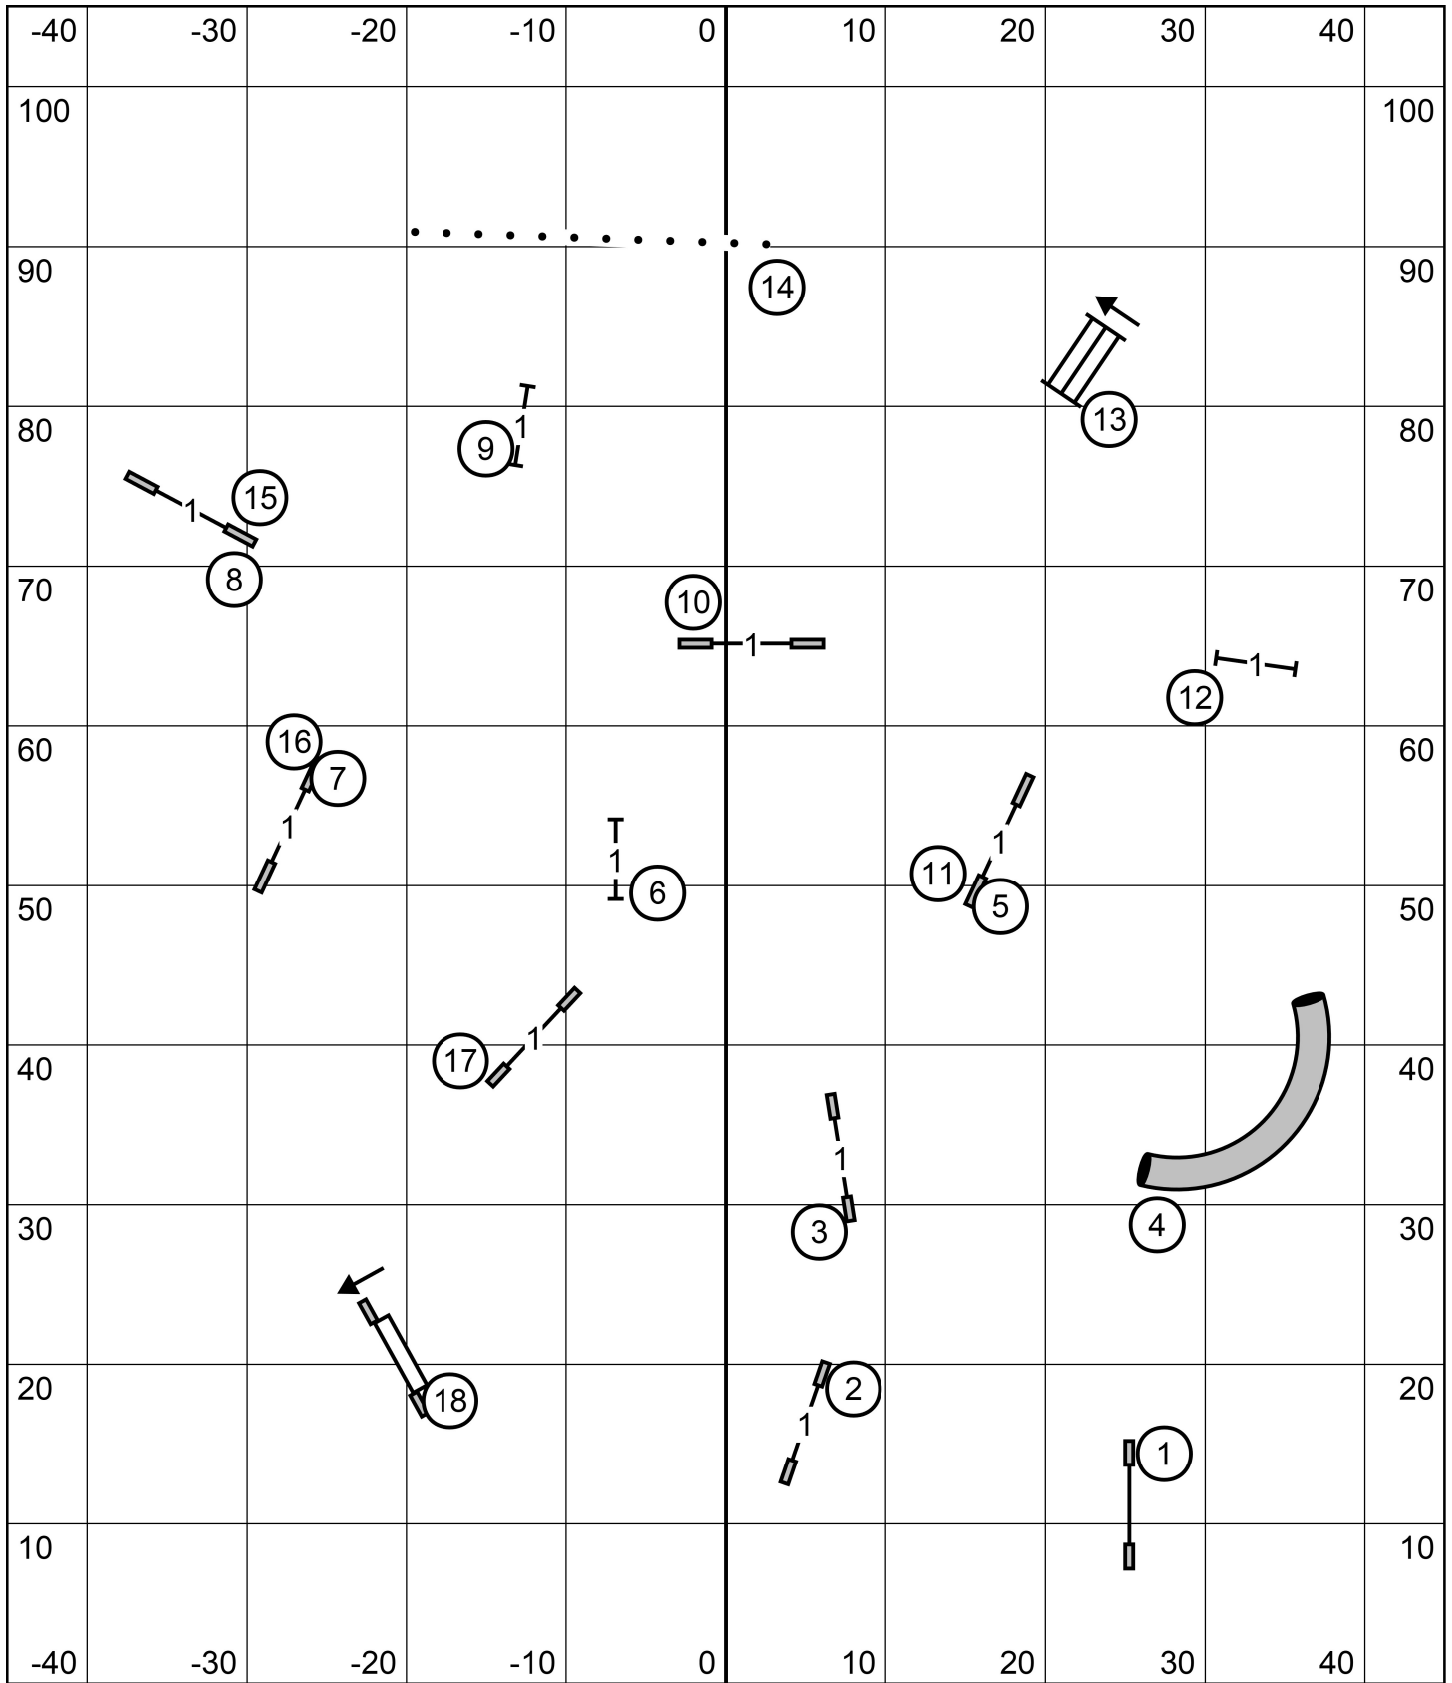

**Greater St. Louis  
Shetland Sheepdog Club**  
Laura Gillice

**Exc/Master JWW  
Friday-August 4, 2023**

**Greater St. Louis  
Shetland Sheepdog Club**  
Laura Gillice

**Novice JWW  
Friday-August 4, 2023**