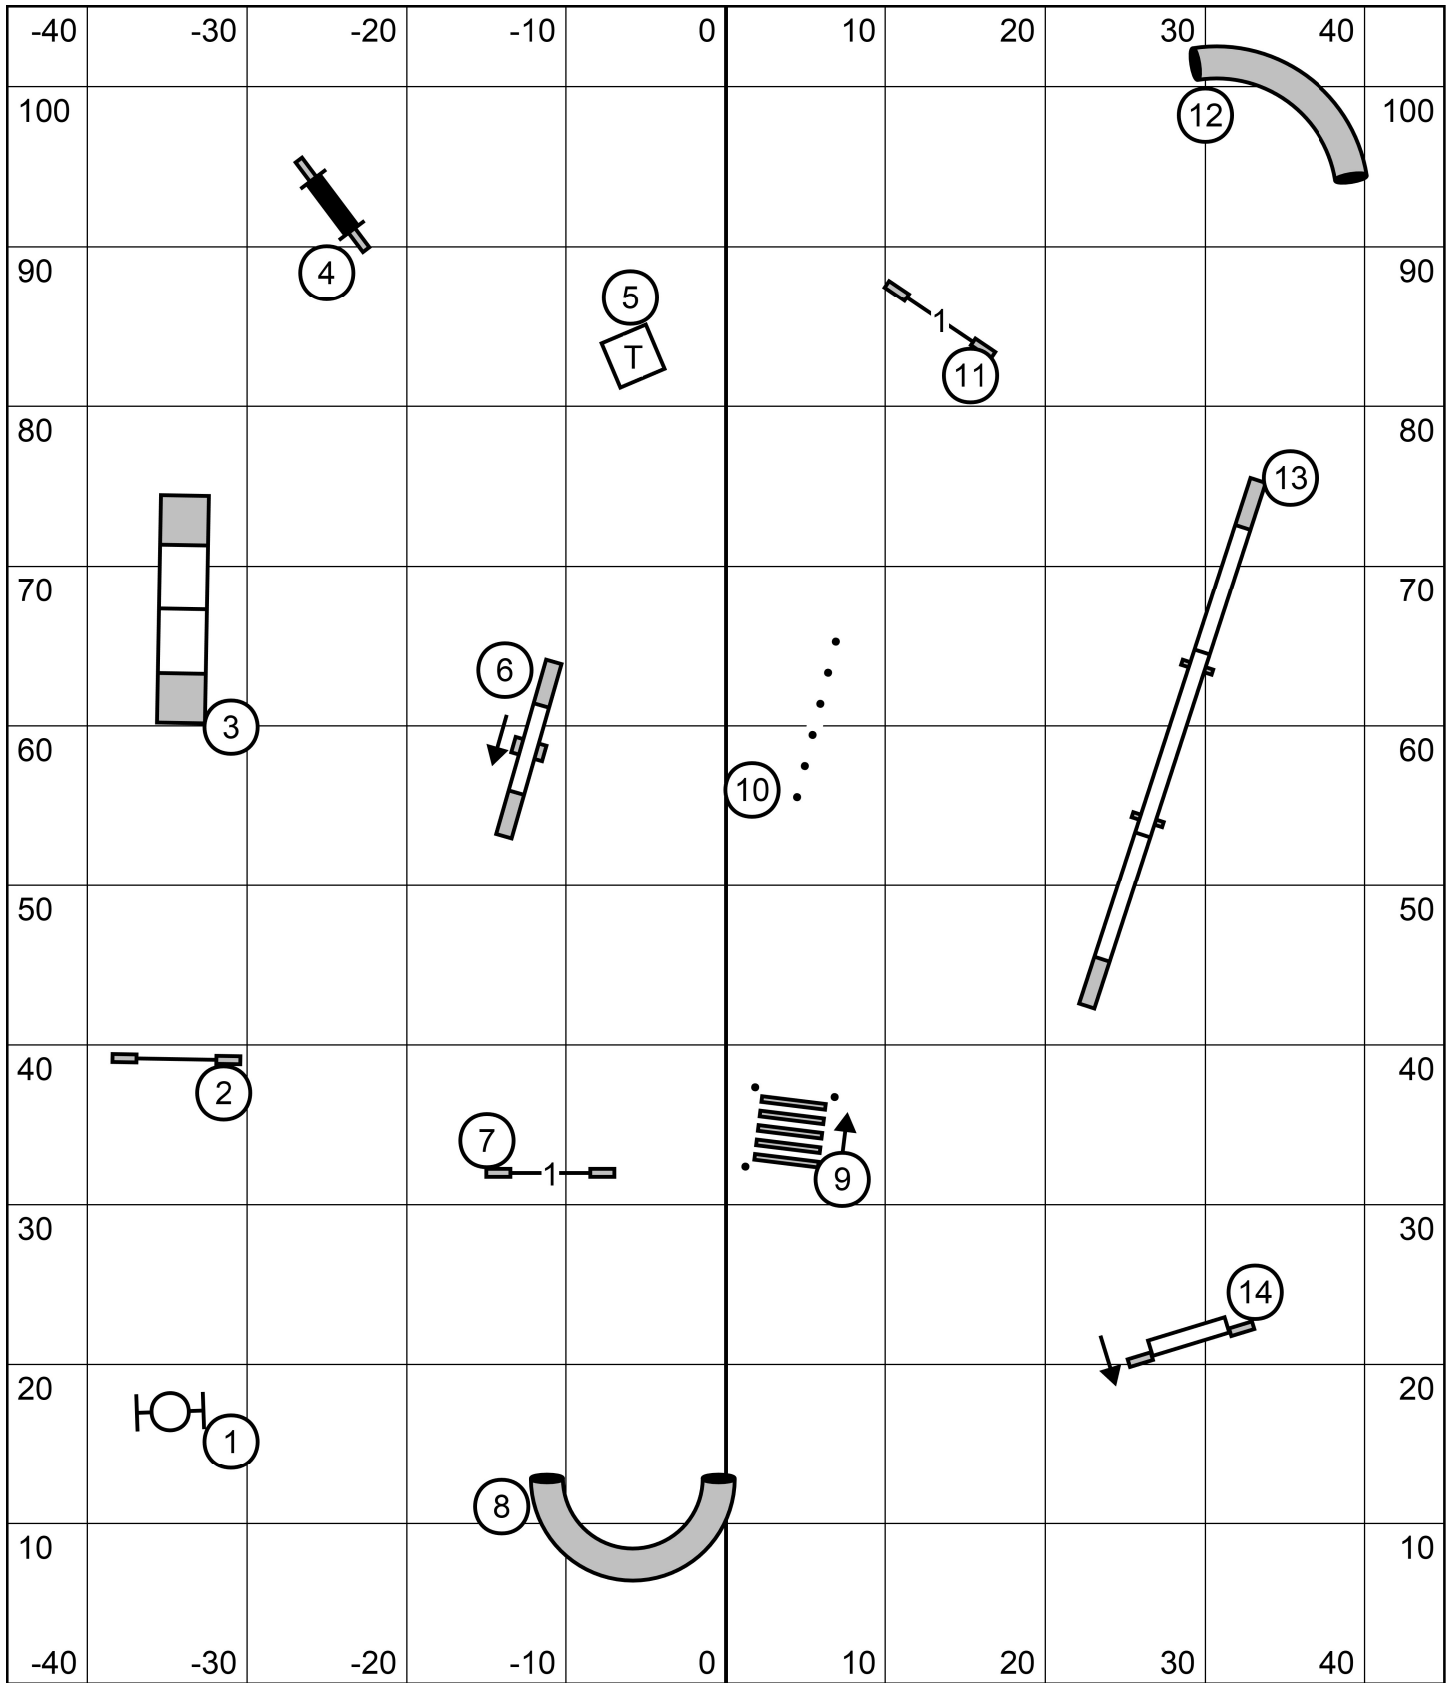

**Greater St. Louis
Shetland Sheepdog Club**

Laura Gillice

**Novice Standard
Saturday-August 5, 2023**