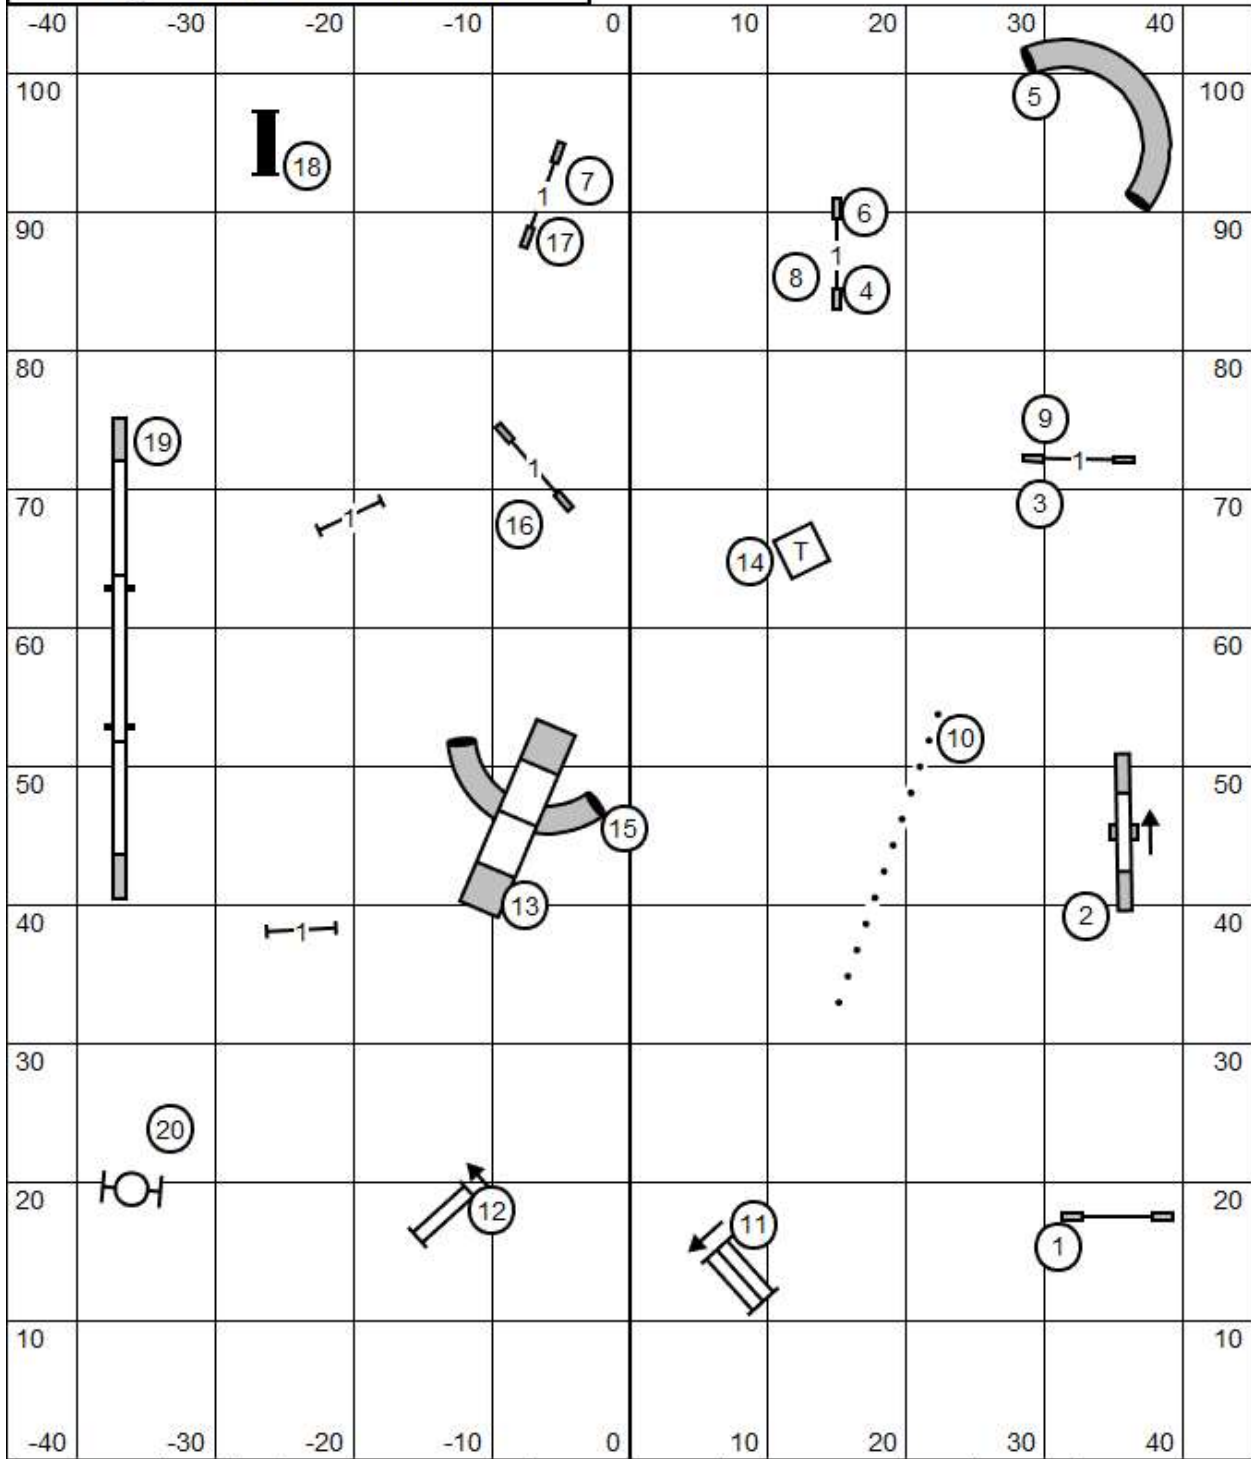

Greater St Louis Shetland Sheepdog Club
Sunday August 6, 2023 Purina Farms
Gray Summit, MO BenGibbs

EX/MASTER STD

Exit L

Timer/Scribe

Enter