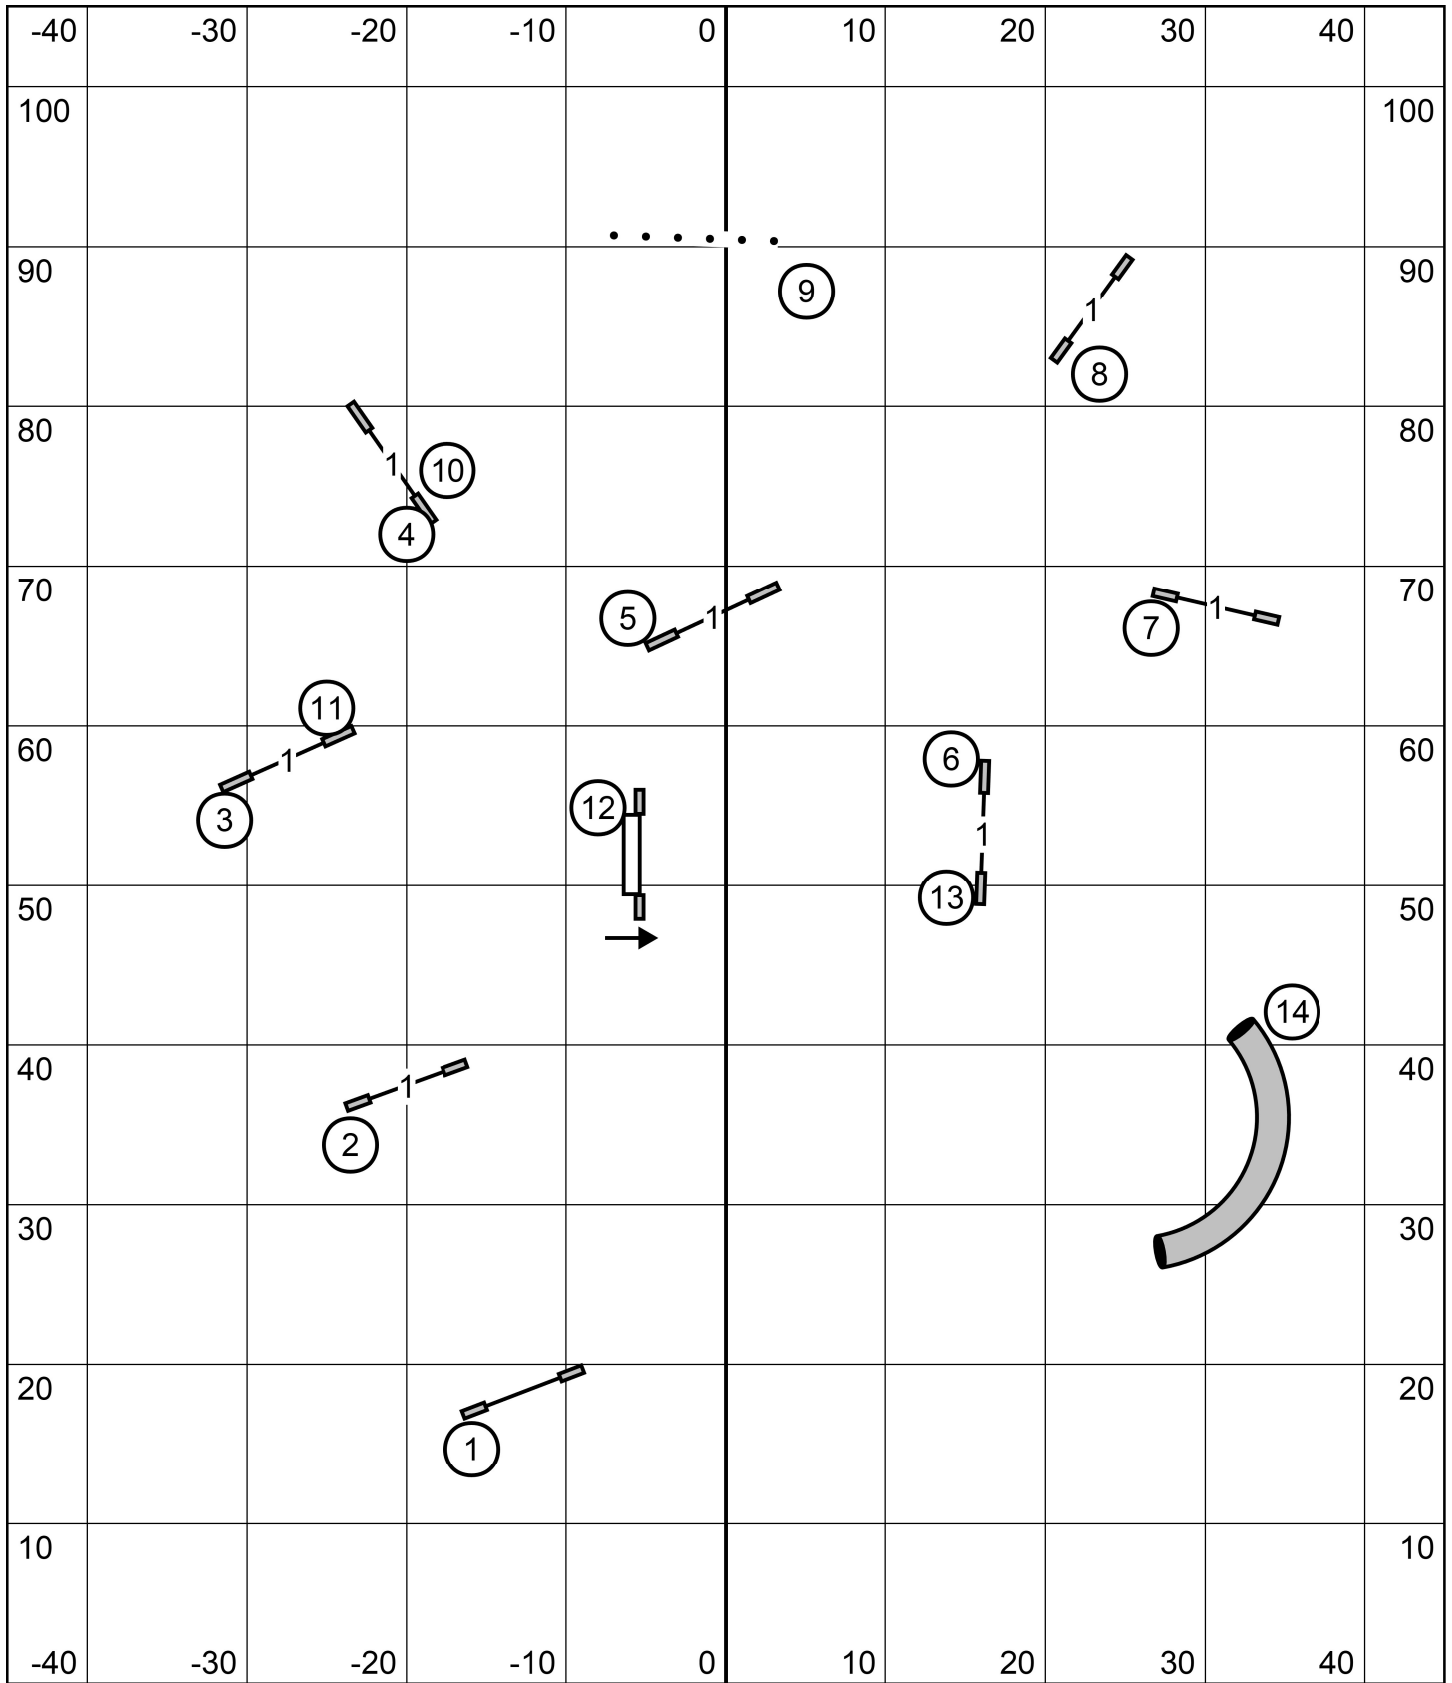

**Greater St. Louis  
Shetland Sheepdog Club**  
Laura Gillice

**Exc/Master JWW  
Friday-August 4, 2023**

**Greater St. Louis  
Shetland Sheepdog Club**  
Laura Gillice

**Novice JWW  
Friday-August 4, 2023**