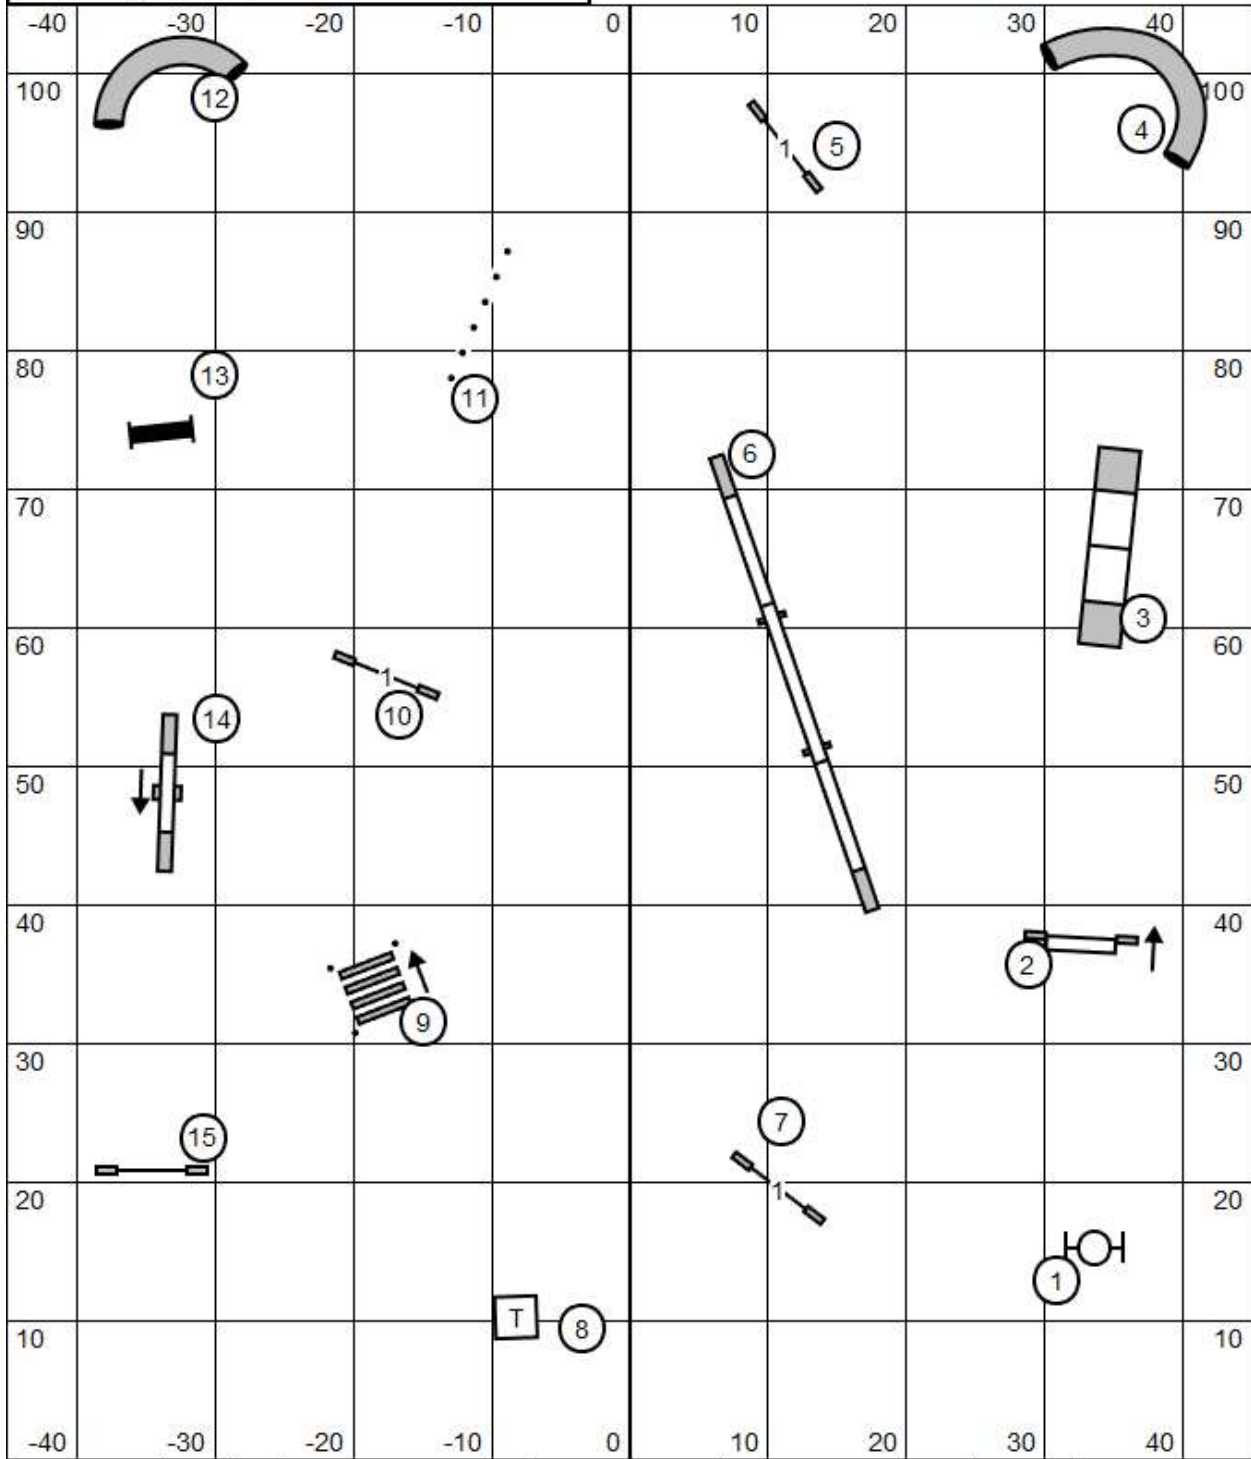

Greater St Louis Shetland Sheepdog Club

Friday August 4, 2023
Gray Summit, MO

Purina Farms
BenGibbs

NOVICE STD

Exit L

Timer/Scribe

Enter