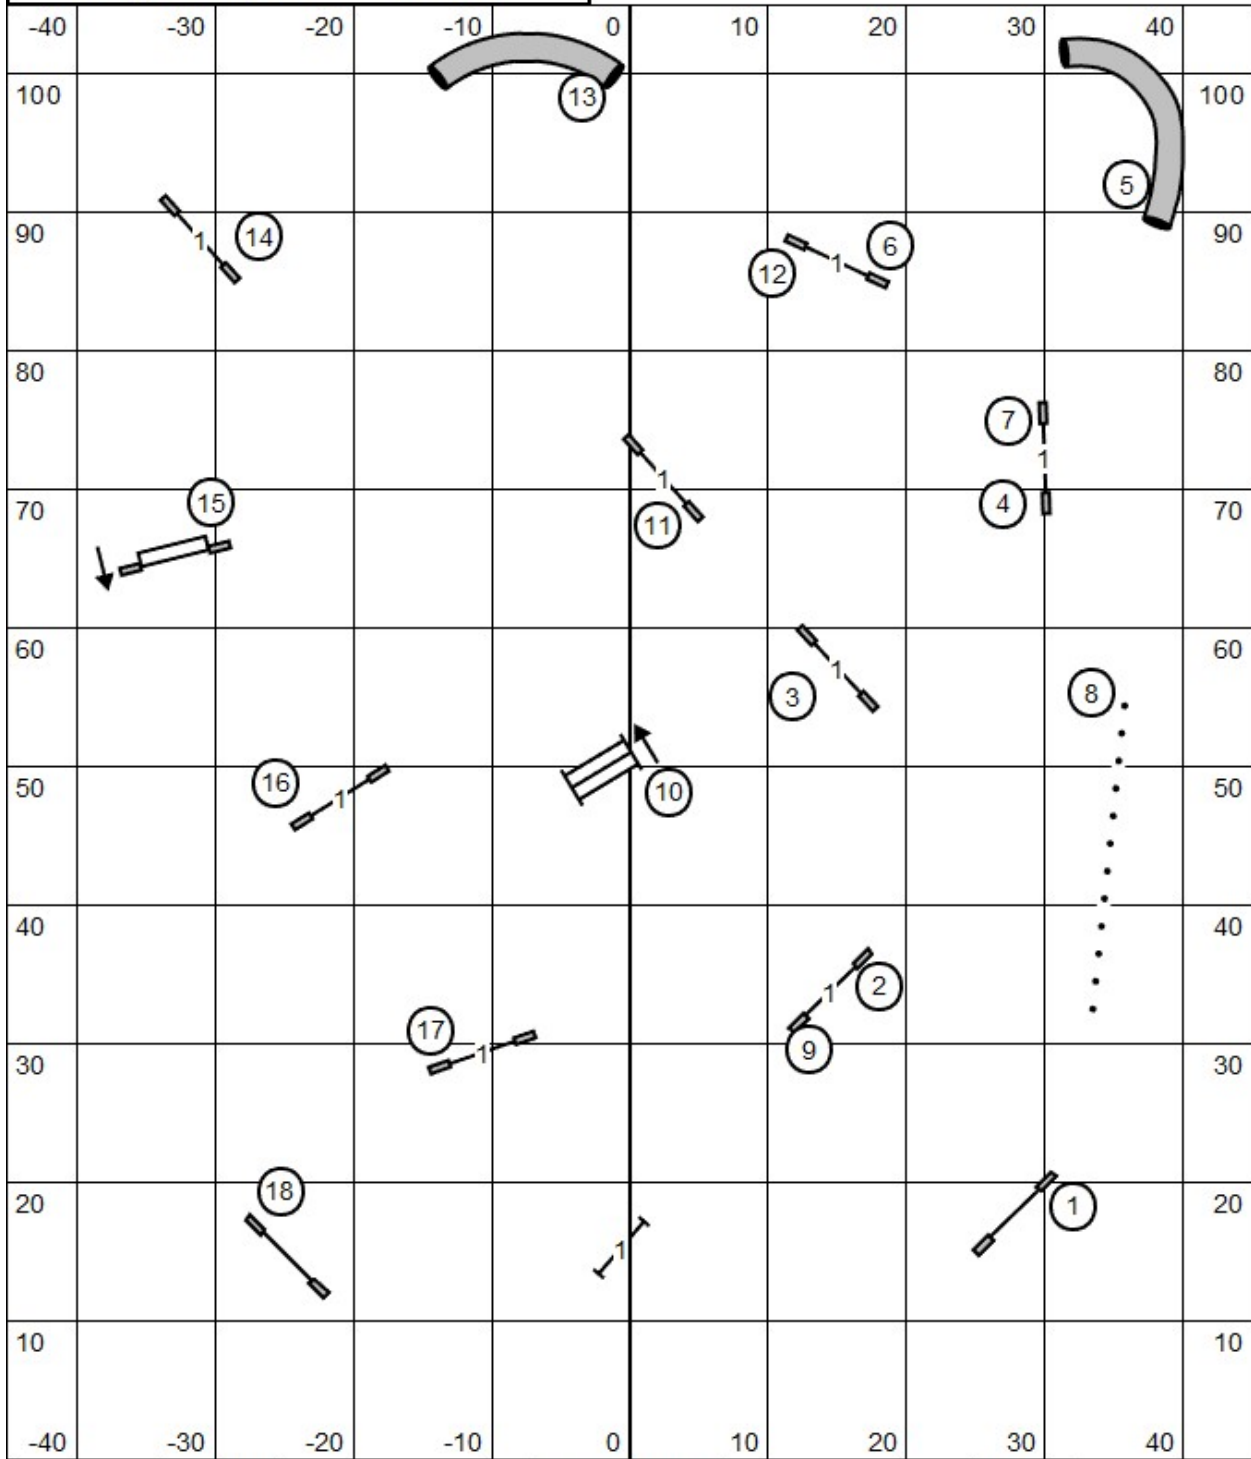

Greater St Louis Shetland Sheepdog Club
Saturday August 5, 2023 Purina Farms
Gray Summit, MO BenGibbs

OPEN JWW

Exit L

Timer/Scribe

Enter