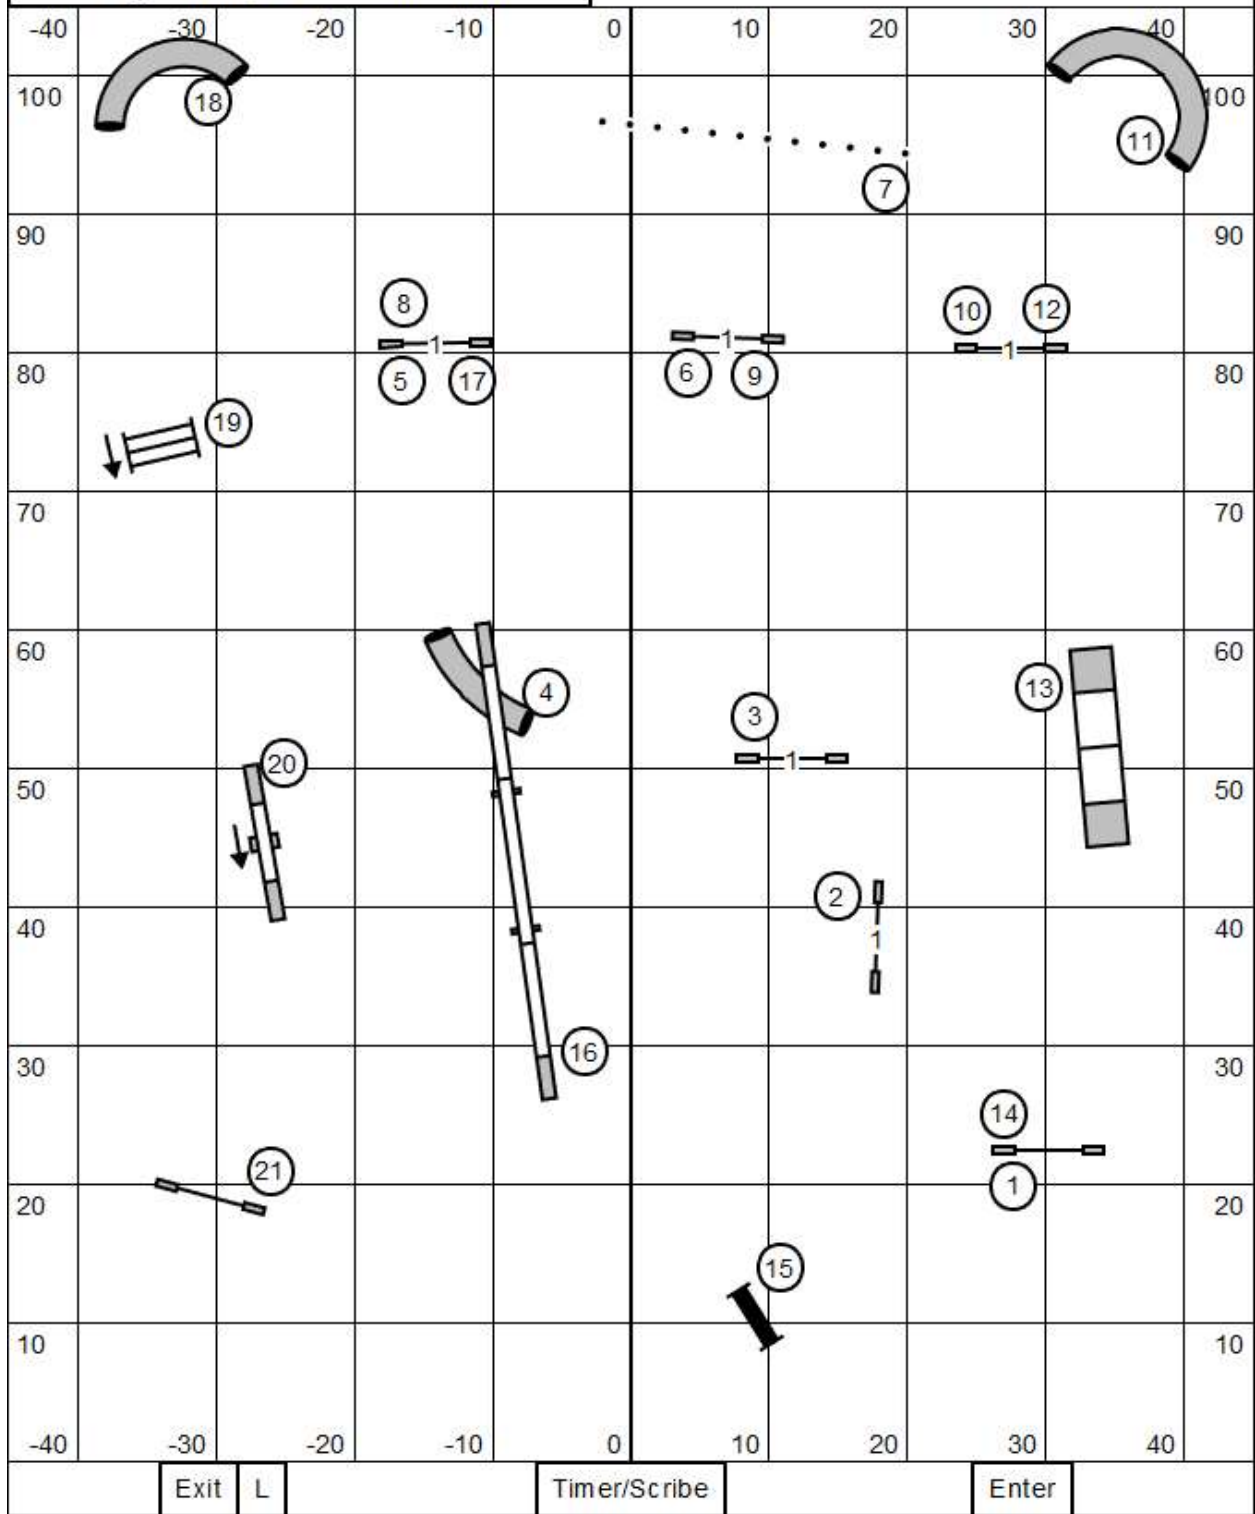

Greater St Louis Shetland Sheepdog Club

Friday August 4, 2023
Gray Summit, MO

Purina Farms
BenGibbs

PREMIER STD