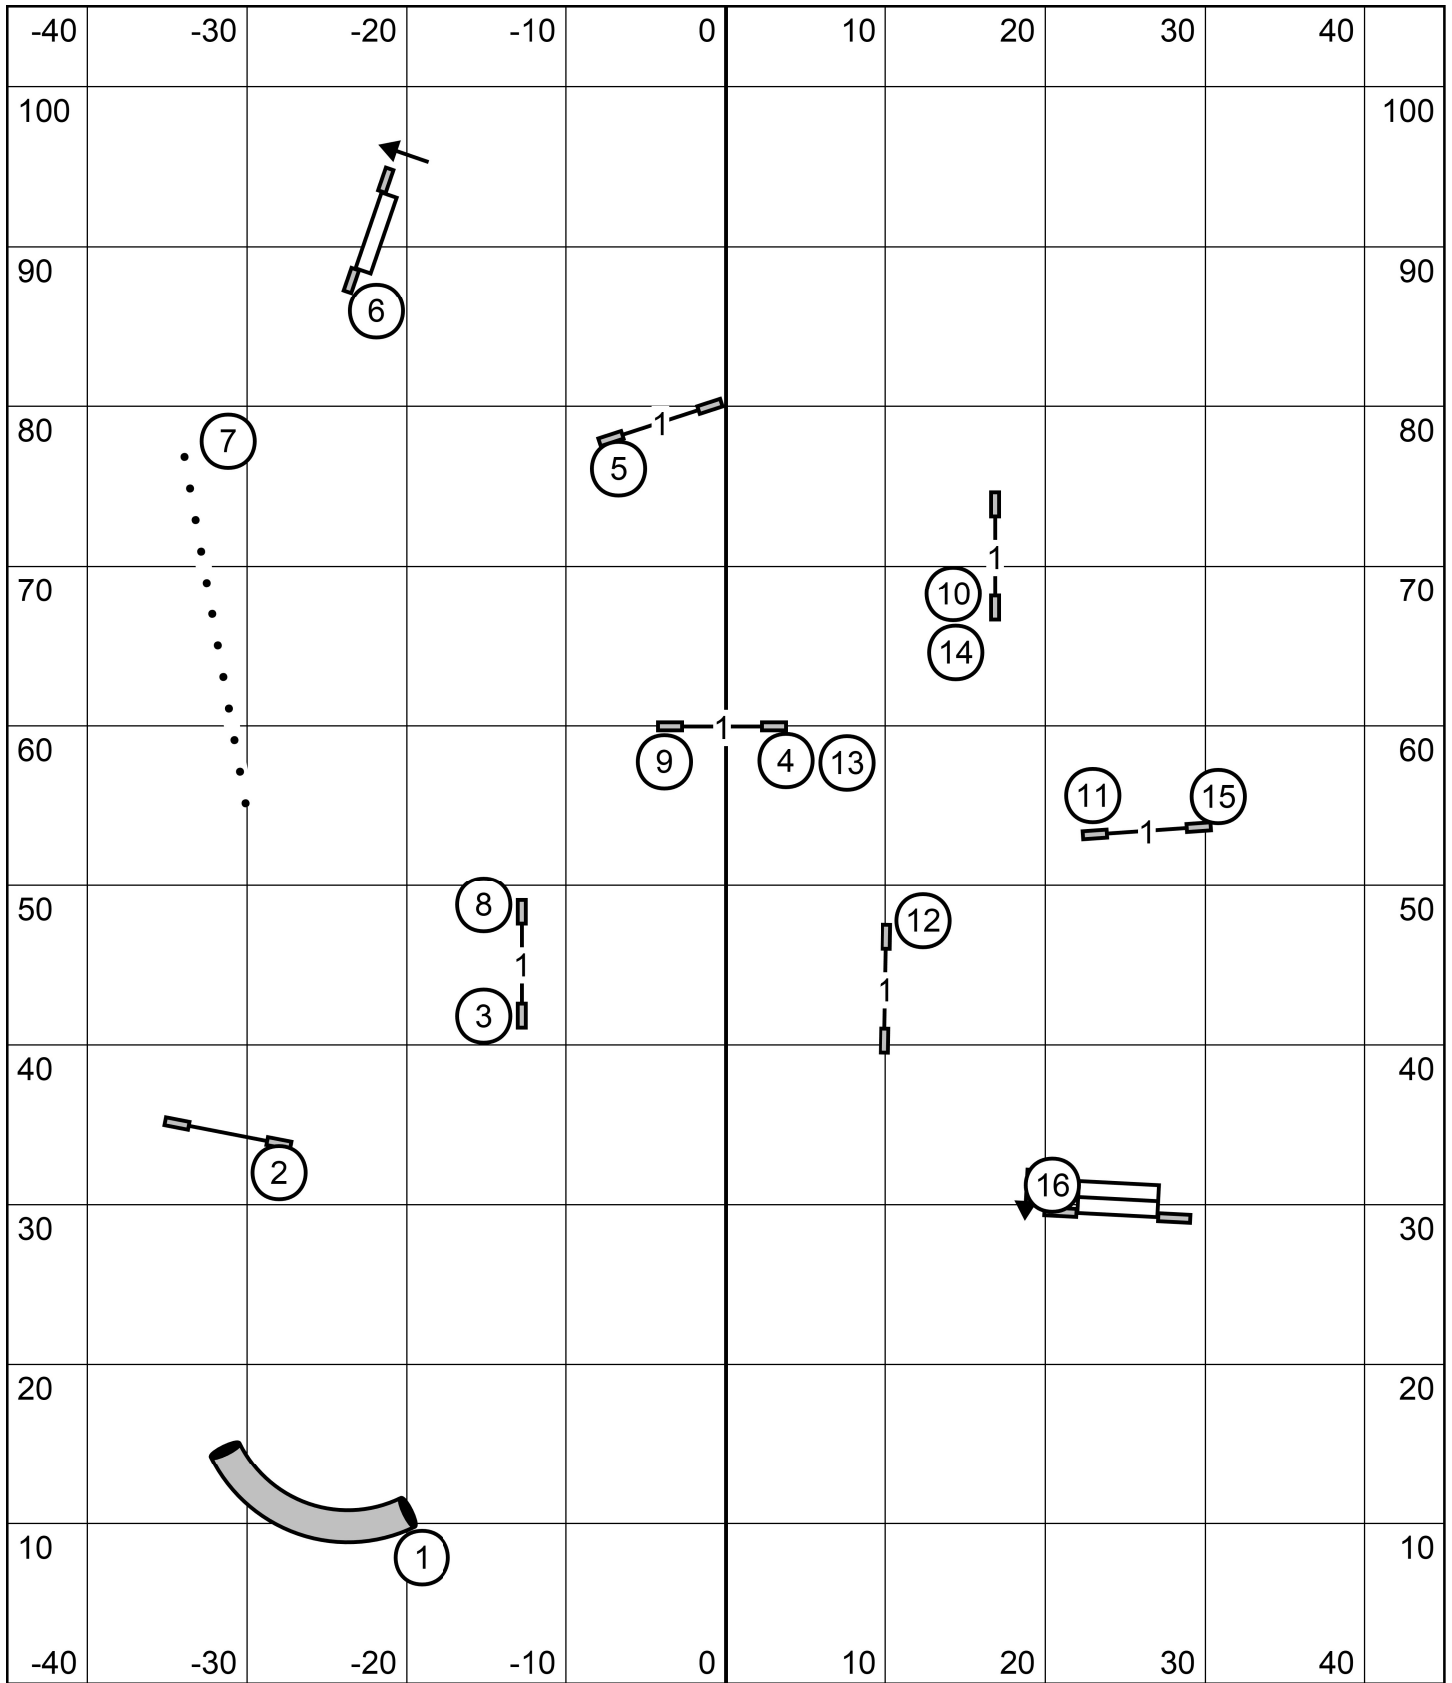

# NOVICE STD

Exit L

Timer/Scribe

Enter

**Greater St. Louis  
Shetland Sheepdog Club**  
Laura Gillice

**Exc/Master JWW  
Sunday-August 6, 2023**

**Greater St. Louis  
Shetland Sheepdog Club**  
Laura Gillice

**Novice JWW  
Sunday-August 6, 2023**

**Greater St. Louis  
Shetland Sheepdog Club**  
Laura Gillice

**Open JWW  
Sunday-August 6, 2023**

**Greater St. Louis  
Shetland Sheepdog Club**  
Laura Gillice

**T2B  
Sunday-August 6, 2023**