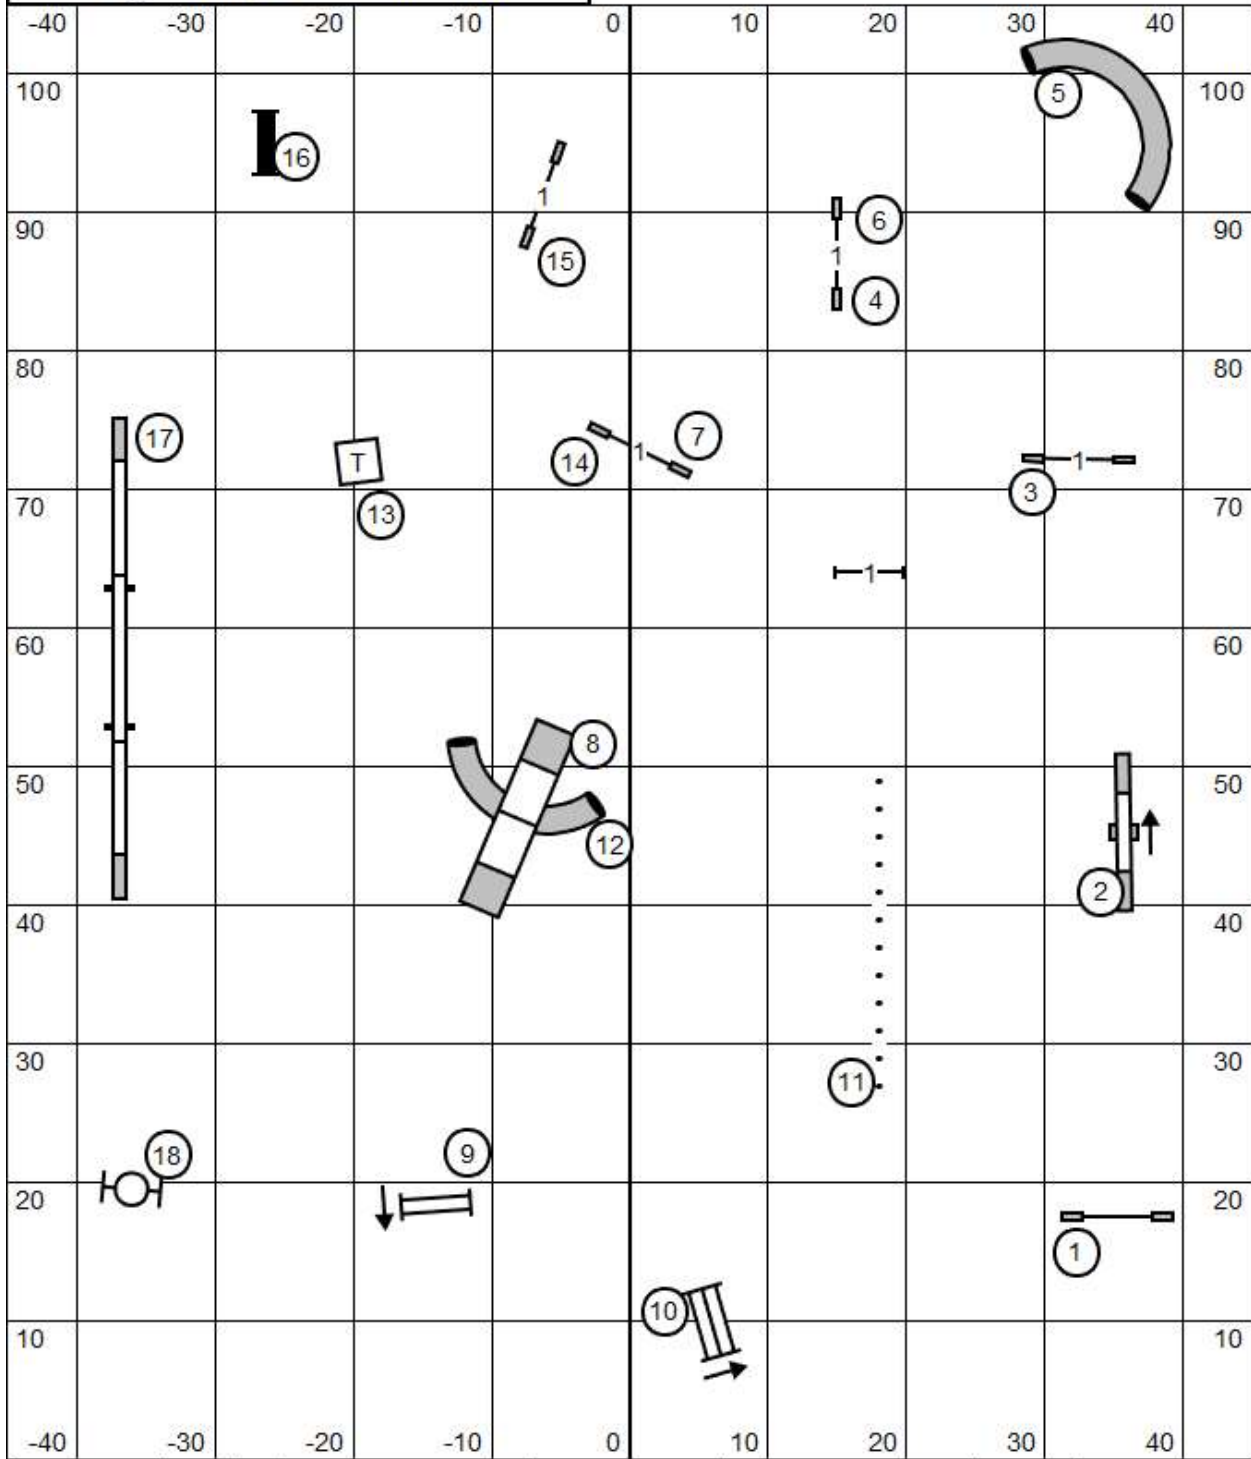

Greater St Louis Shetland Sheepdog Club

Sunday August 6, 2023
Gray Summit, MO

Purina Farms
BenGibbs

OPEN STD

Exit L   Timer/Scribe   Enter