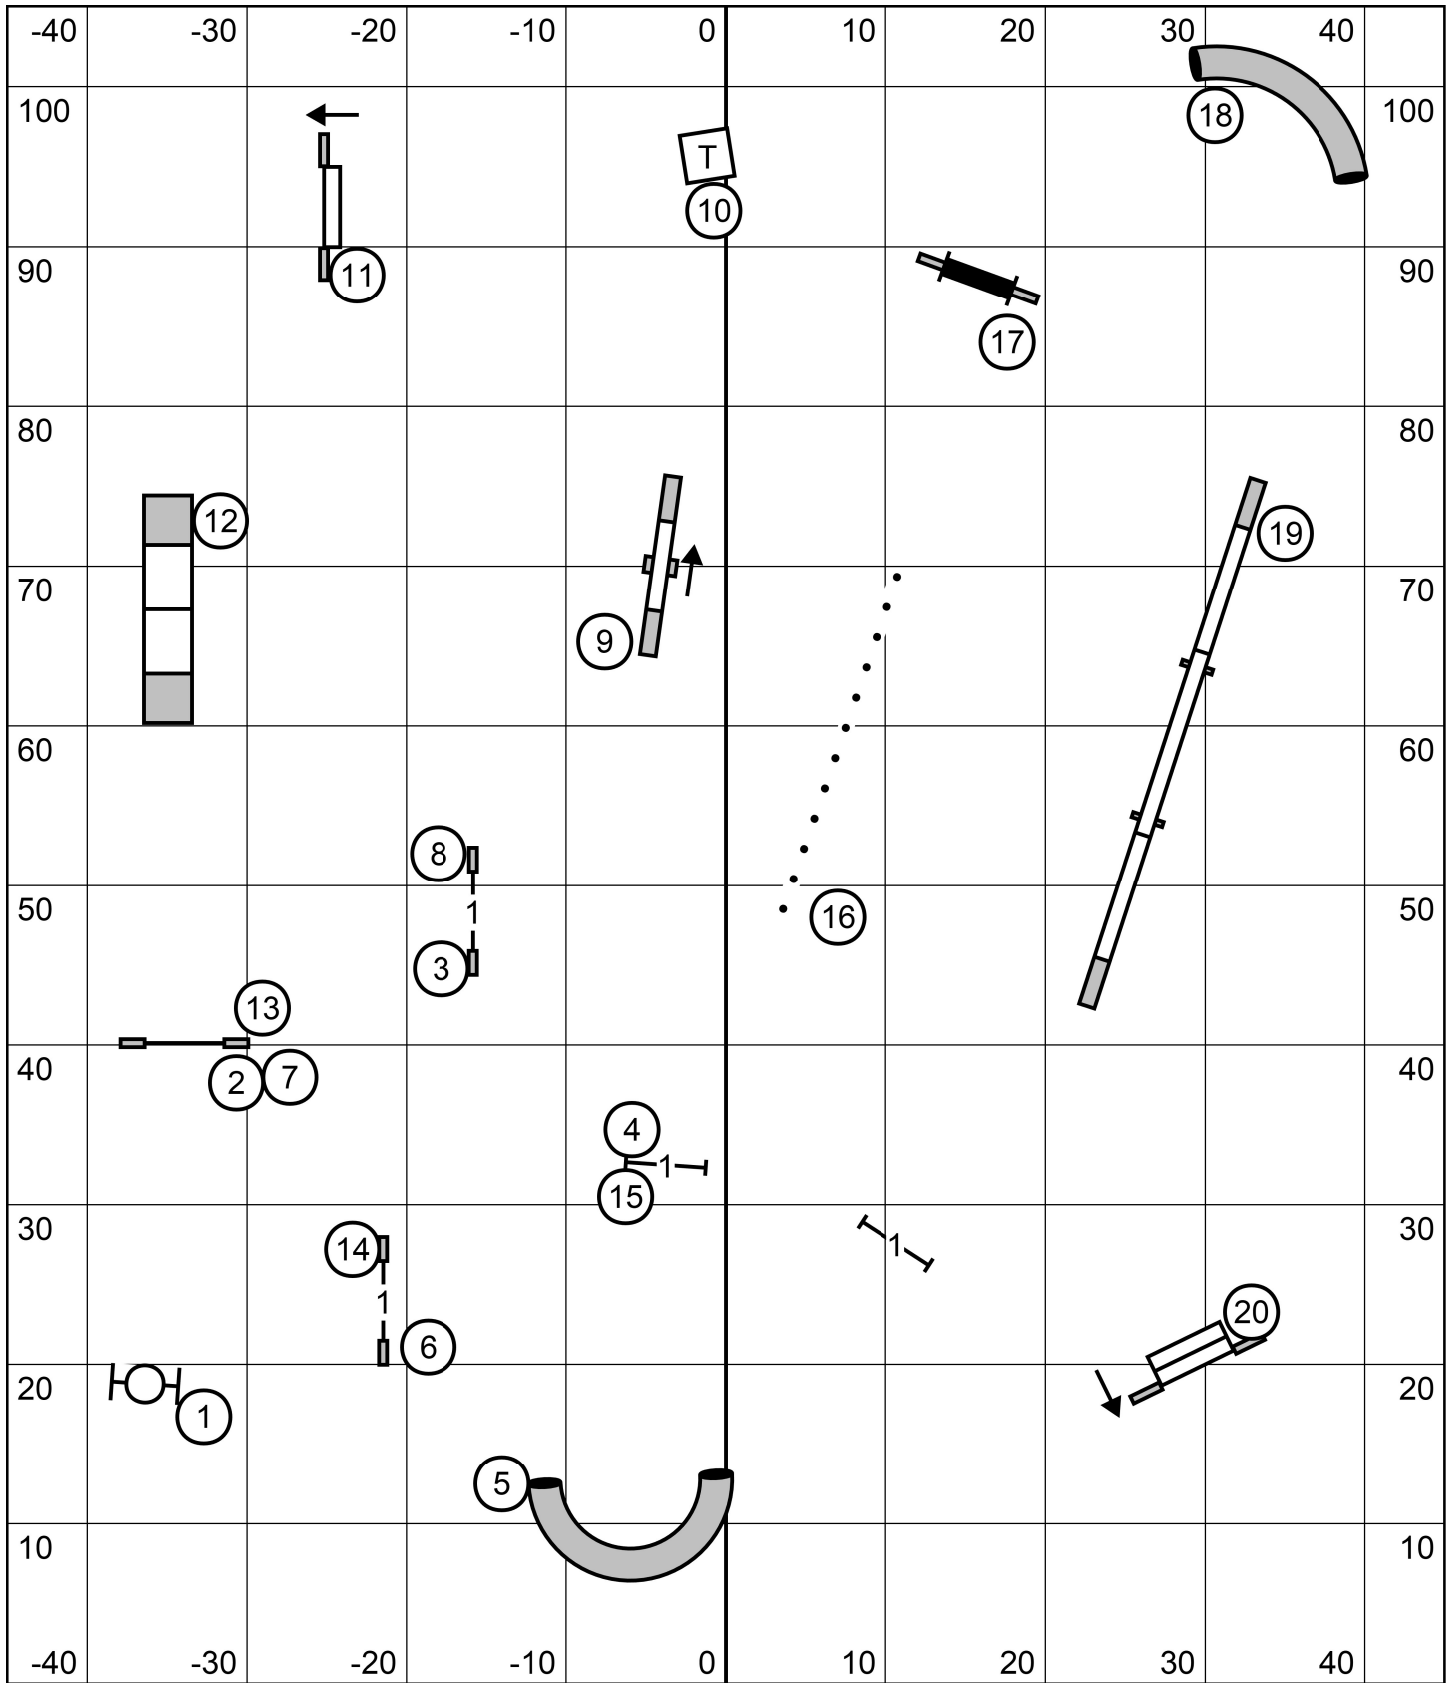

**Greater St. Louis
Shetland Sheepdog Club**

Laura Gillice

**Exc/Master Standard
Saturday-August 5, 2023**