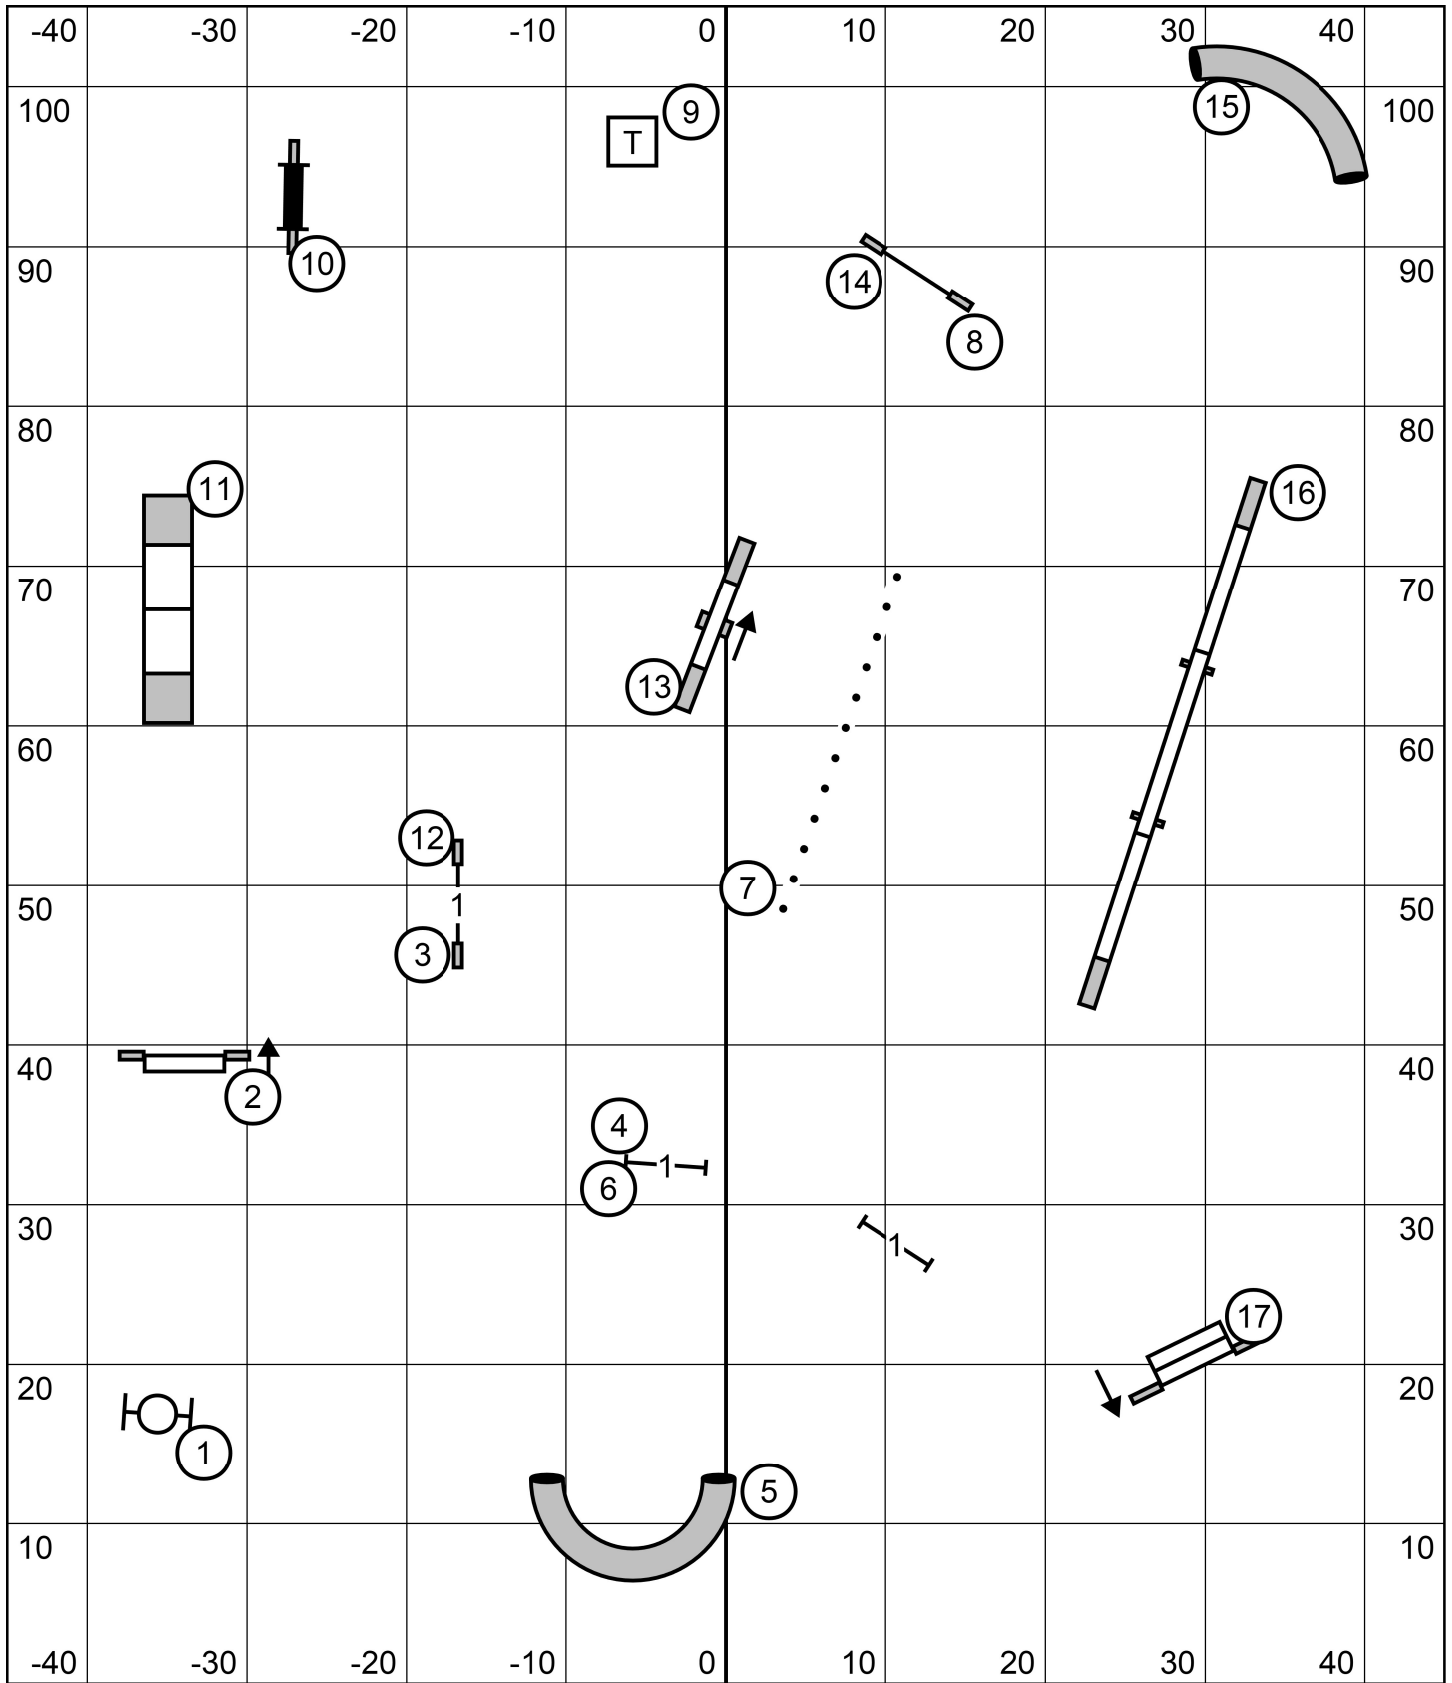

**Greater St. Louis
Shetland Sheepdog Club**
Laura Gillice

**Open Standard
Saturday-August 5, 2023**