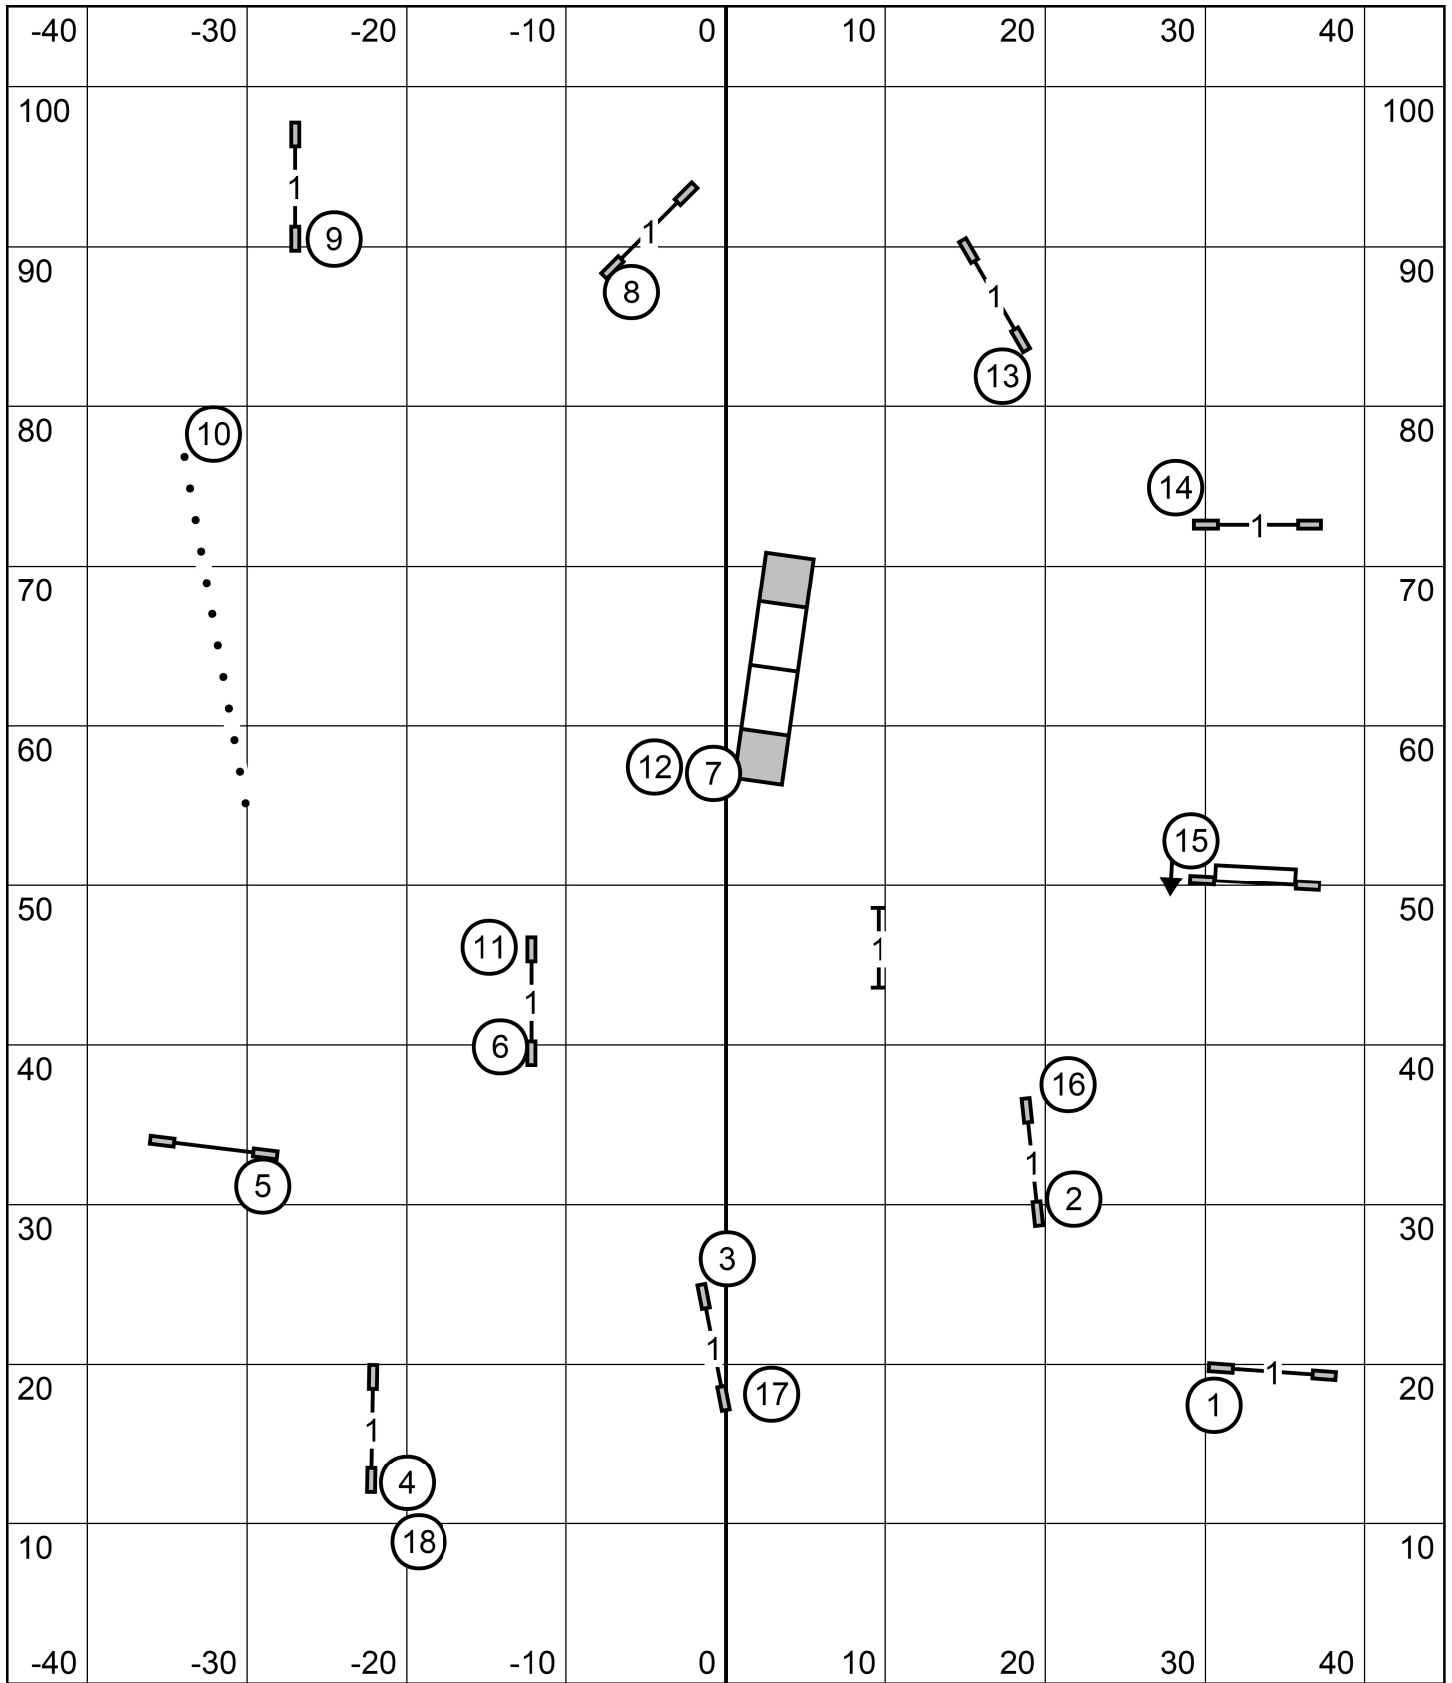

# NOVICE STD

Exit L

Timer/Scribe

Enter

**Greater St. Louis  
Shetland Sheepdog Club**  
Laura Gillice

**Exc/Master JWW  
Sunday-August 6, 2023**

**Greater St. Louis  
Shetland Sheepdog Club**  
Laura Gillice

**Novice JWW  
Sunday-August 6, 2023**

**Greater St. Louis  
Shetland Sheepdog Club**  
Laura Gillice

**Open JWW  
Sunday-August 6, 2023**

**Greater St. Louis  
Shetland Sheepdog Club**  
Laura Gillice

**T2B  
Sunday-August 6, 2023**