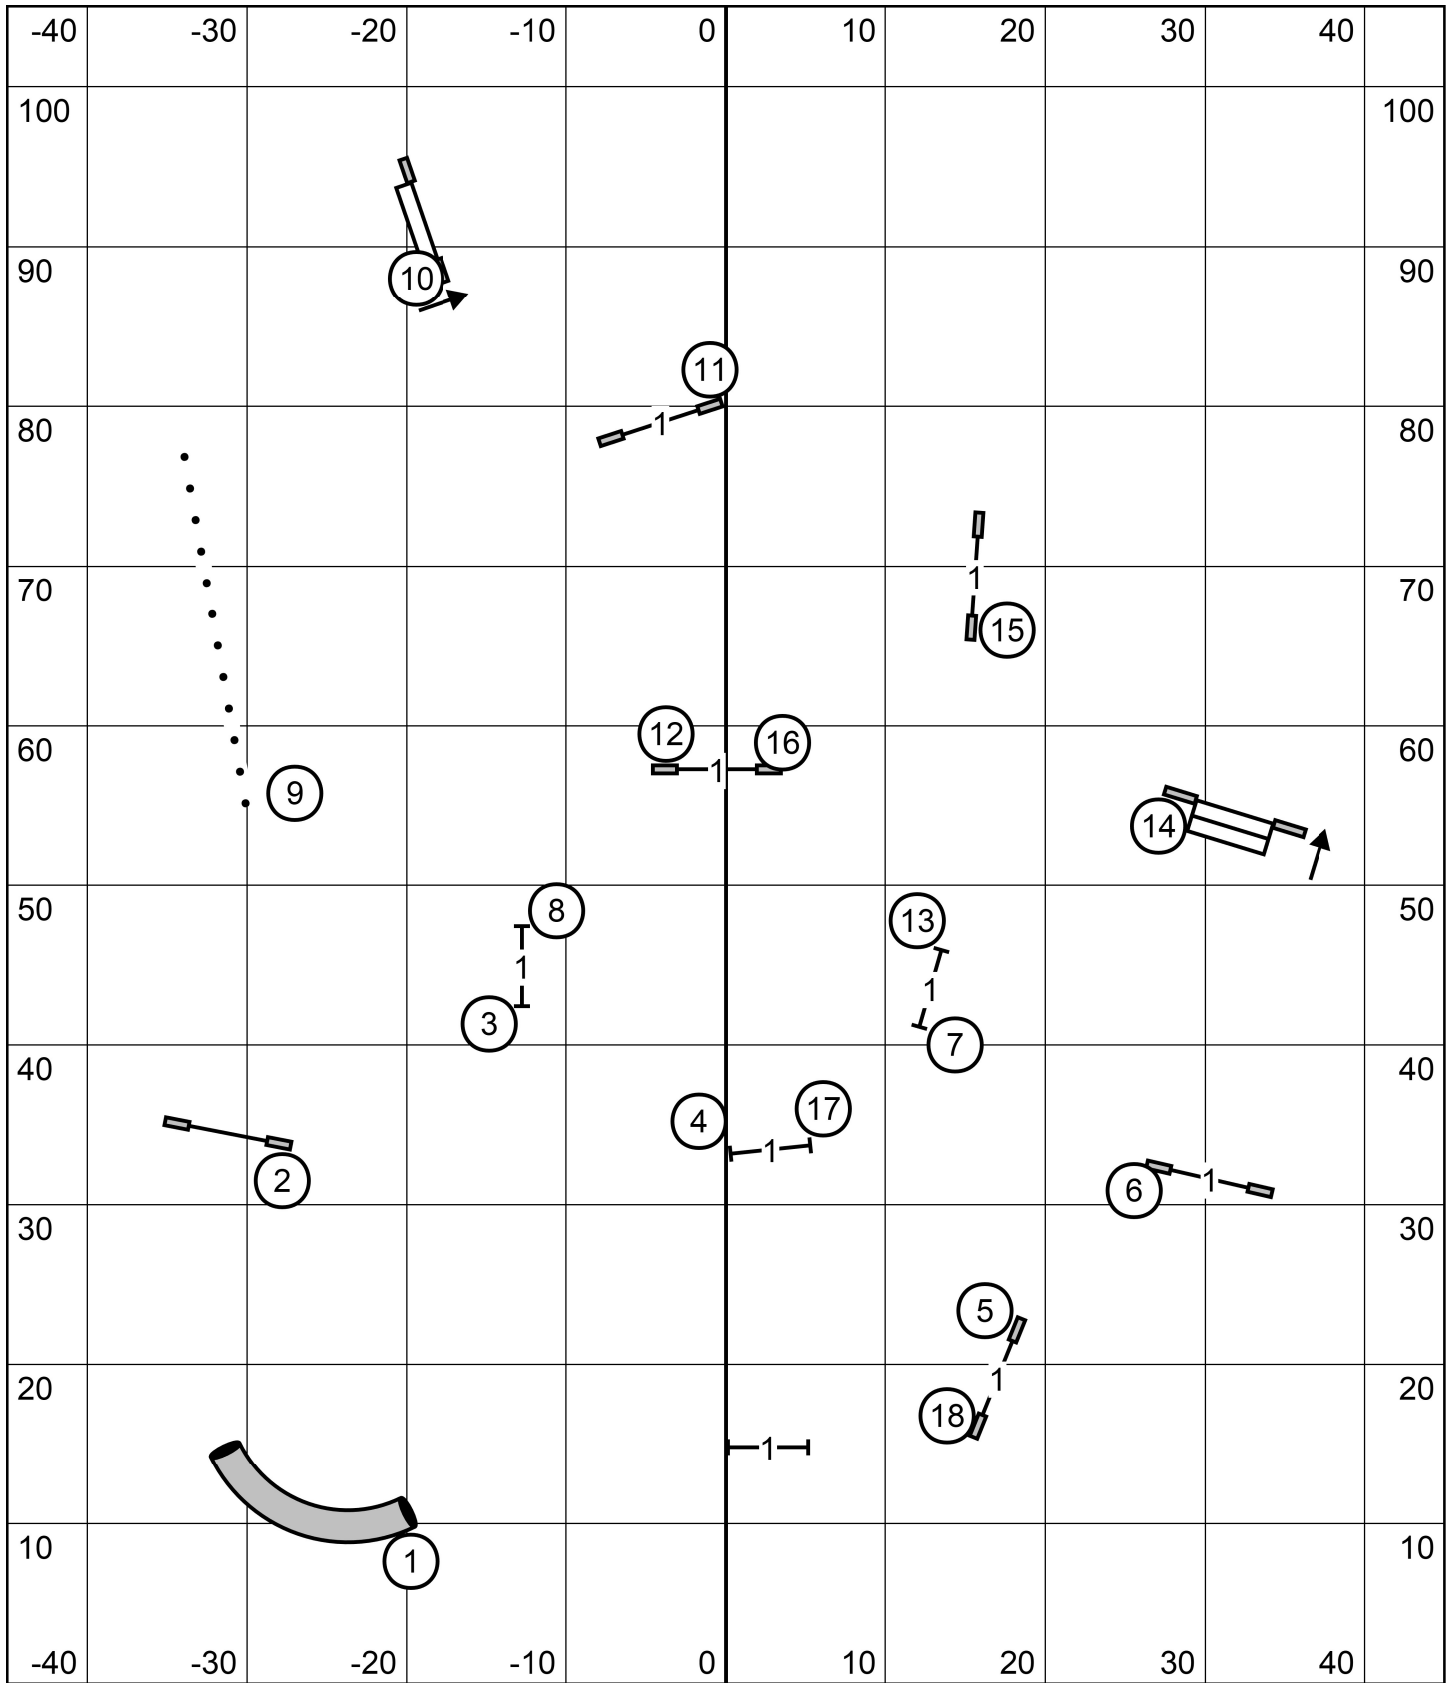

# NOVICE STD

Exit L

Timer/Scribe

Enter

**Greater St. Louis  
Shetland Sheepdog Club**  
Laura Gillice

**Exc/Master JWW  
Sunday-August 6, 2023**

**Greater St. Louis  
Shetland Sheepdog Club**  
Laura Gillice

**Novice JWW  
Sunday-August 6, 2023**

**Greater St. Louis  
Shetland Sheepdog Club**  
Laura Gillice

**Open JWW  
Sunday-August 6, 2023**

**Greater St. Louis  
Shetland Sheepdog Club**  
Laura Gillice

**T2B  
Sunday-August 6, 2023**