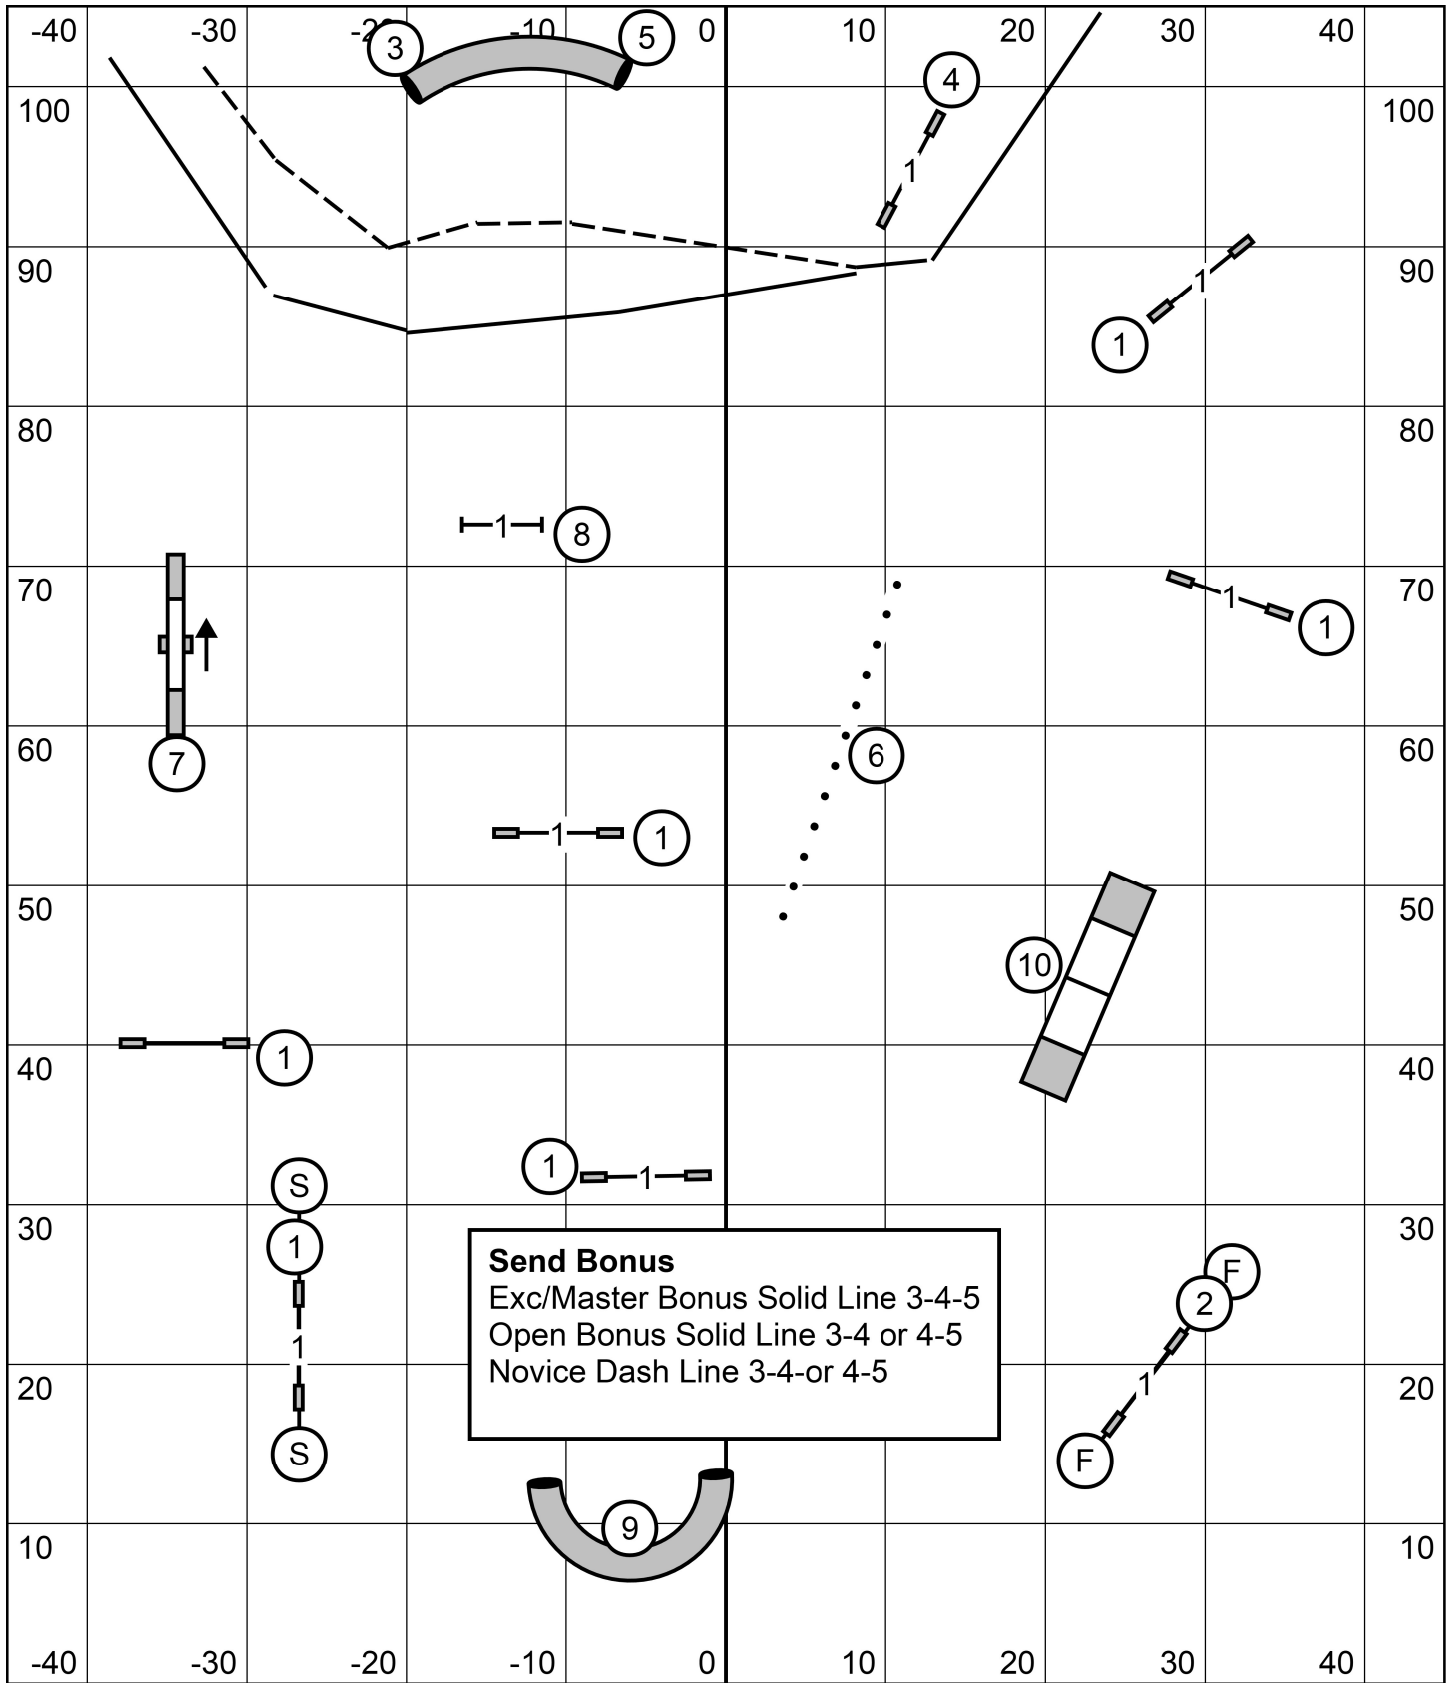

# NOVICE STD

Exit L

Timer/Scribe

Enter

**Greater St. Louis  
Shetland Sheepdog Club**

Laura Gillice

**Exc/Master Standard  
Saturday-August 5, 2023**

**Greater St. Louis  
 Shetland Sheepdog Club**  
 Laura Gillice