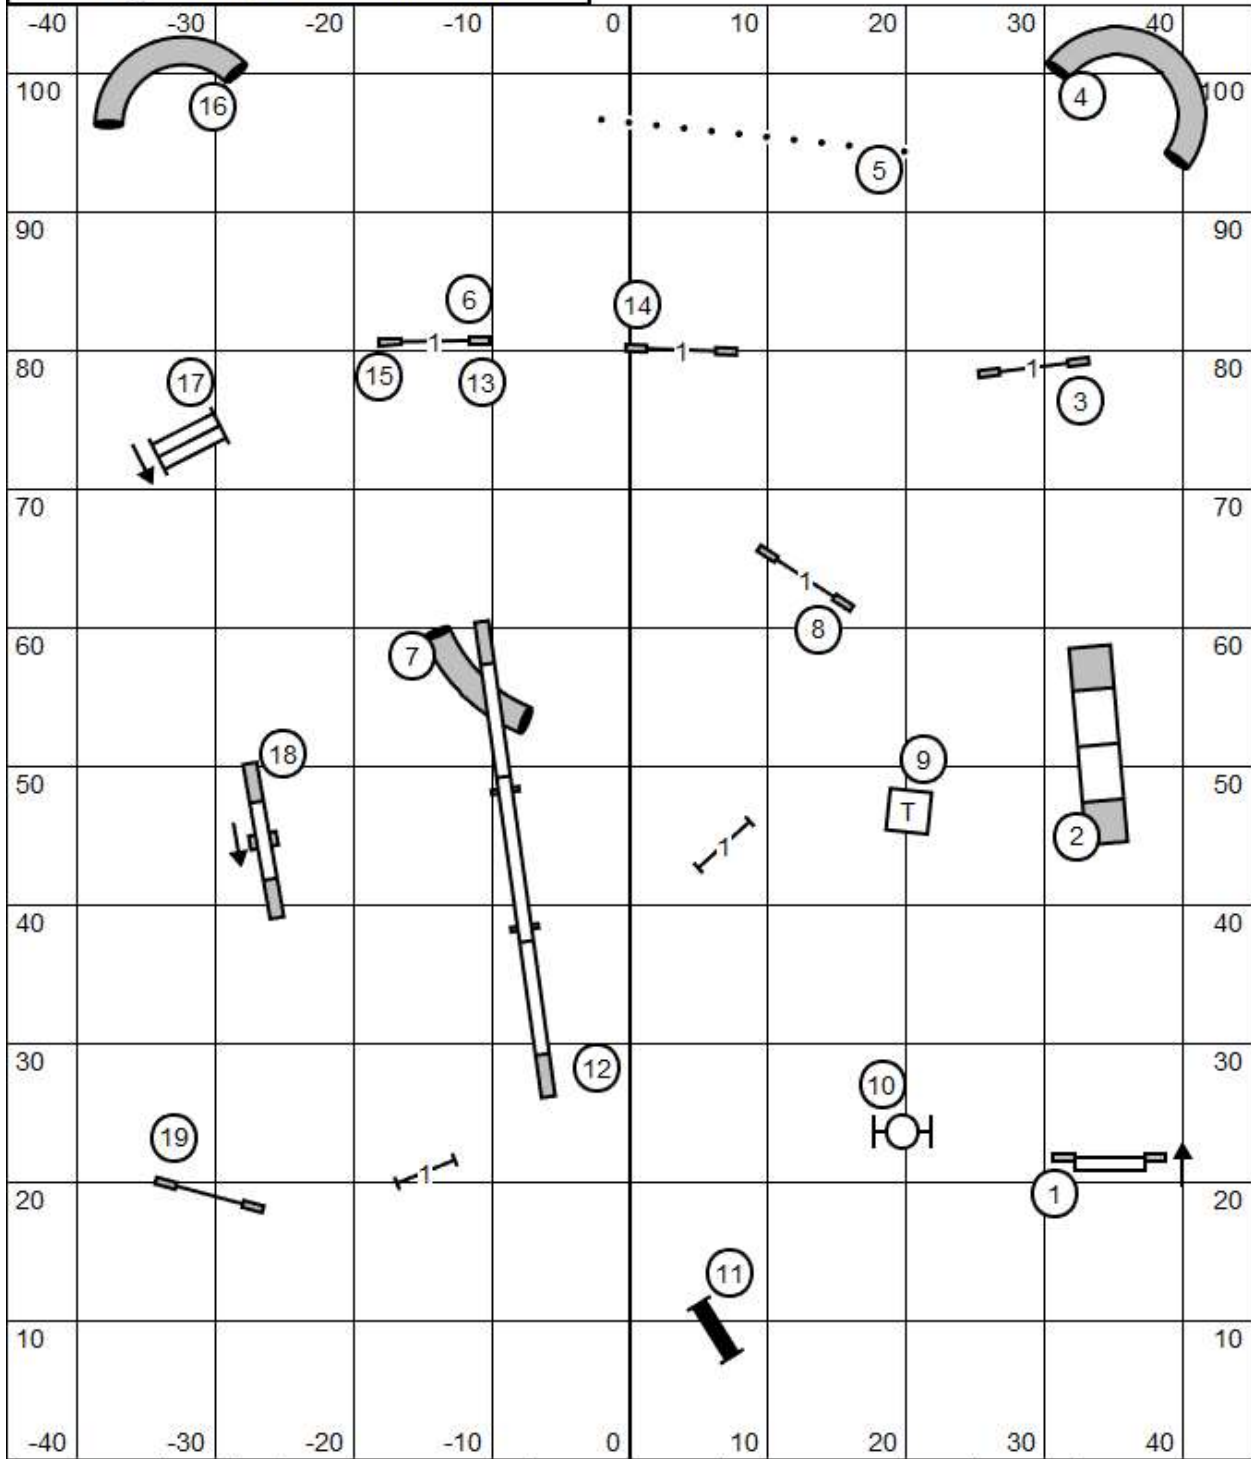

# EX/MASTER STD

Exit L

Timer/Scribe

Enter

**Greater St Louis Shetland Sheepdog Club**

Friday August 4, 2023  
Gray Summit, MO

Purina Farms  
BenGibbs