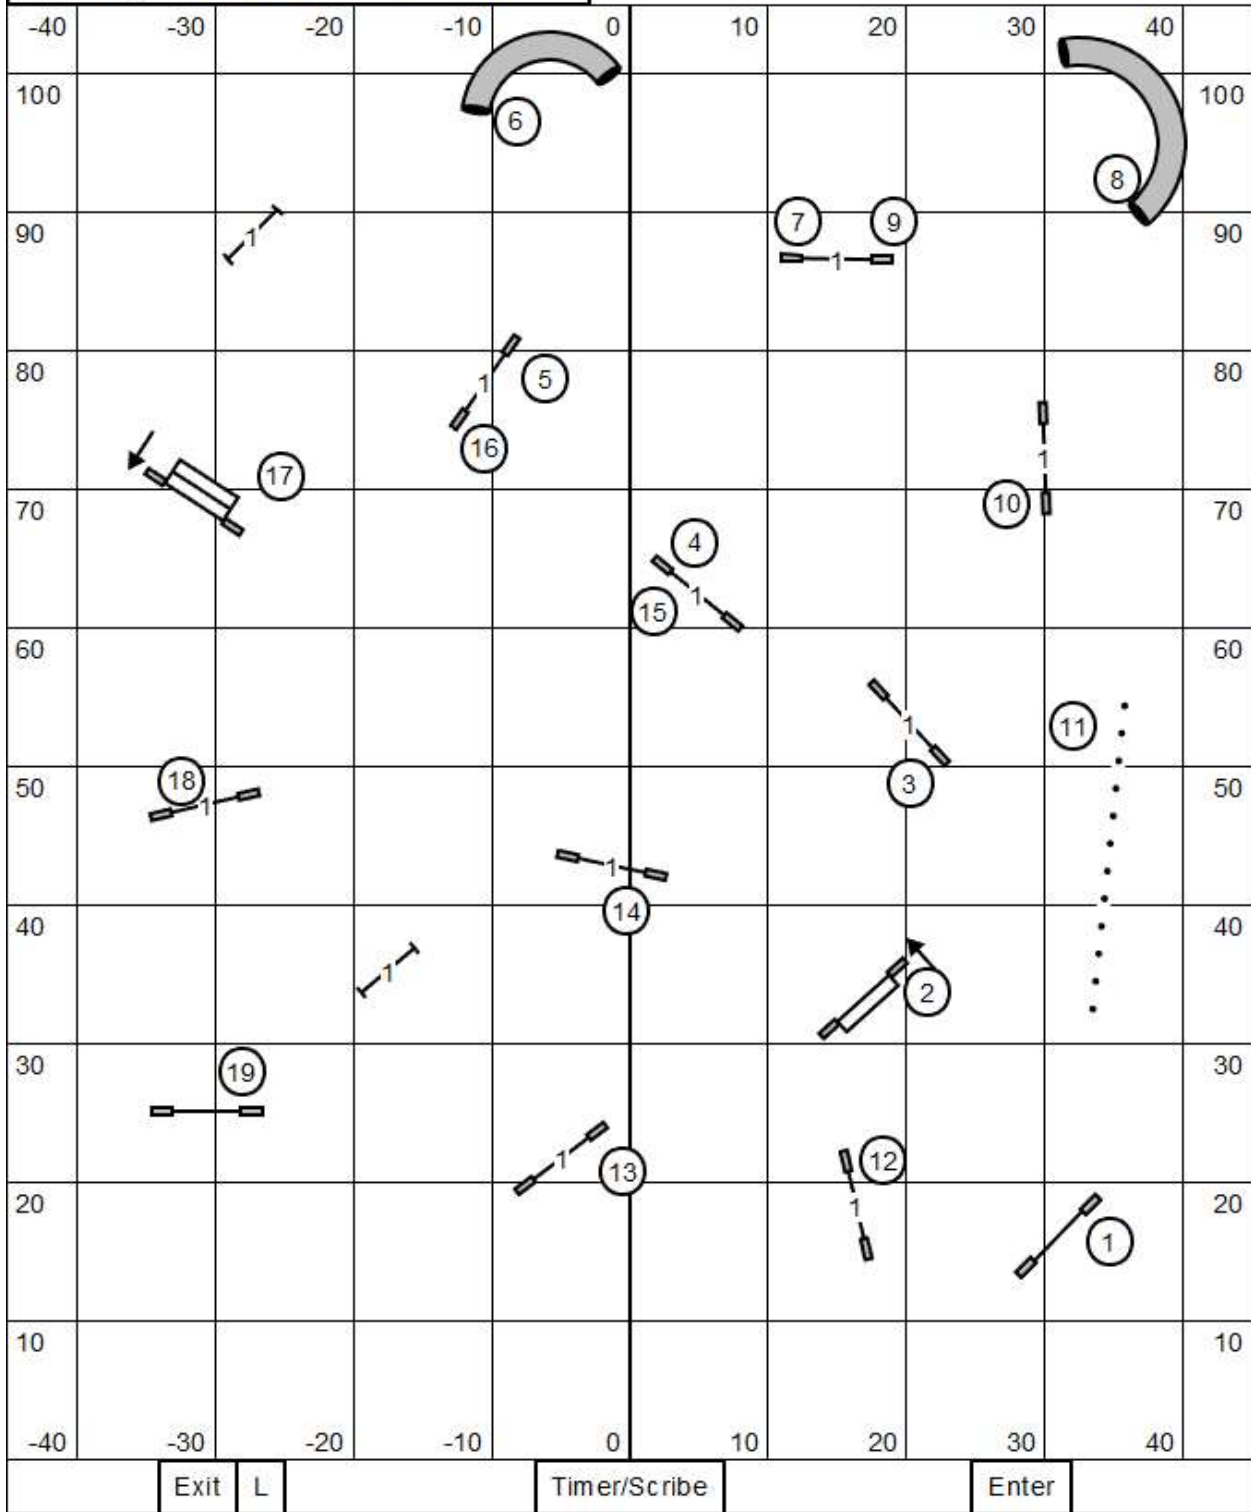

Greater St Louis Shetland Sheepdog Club
Saturday August 5, 2023 Purina Farms
Gray Summit, MO BenGibbs

EX/MASTER JWW