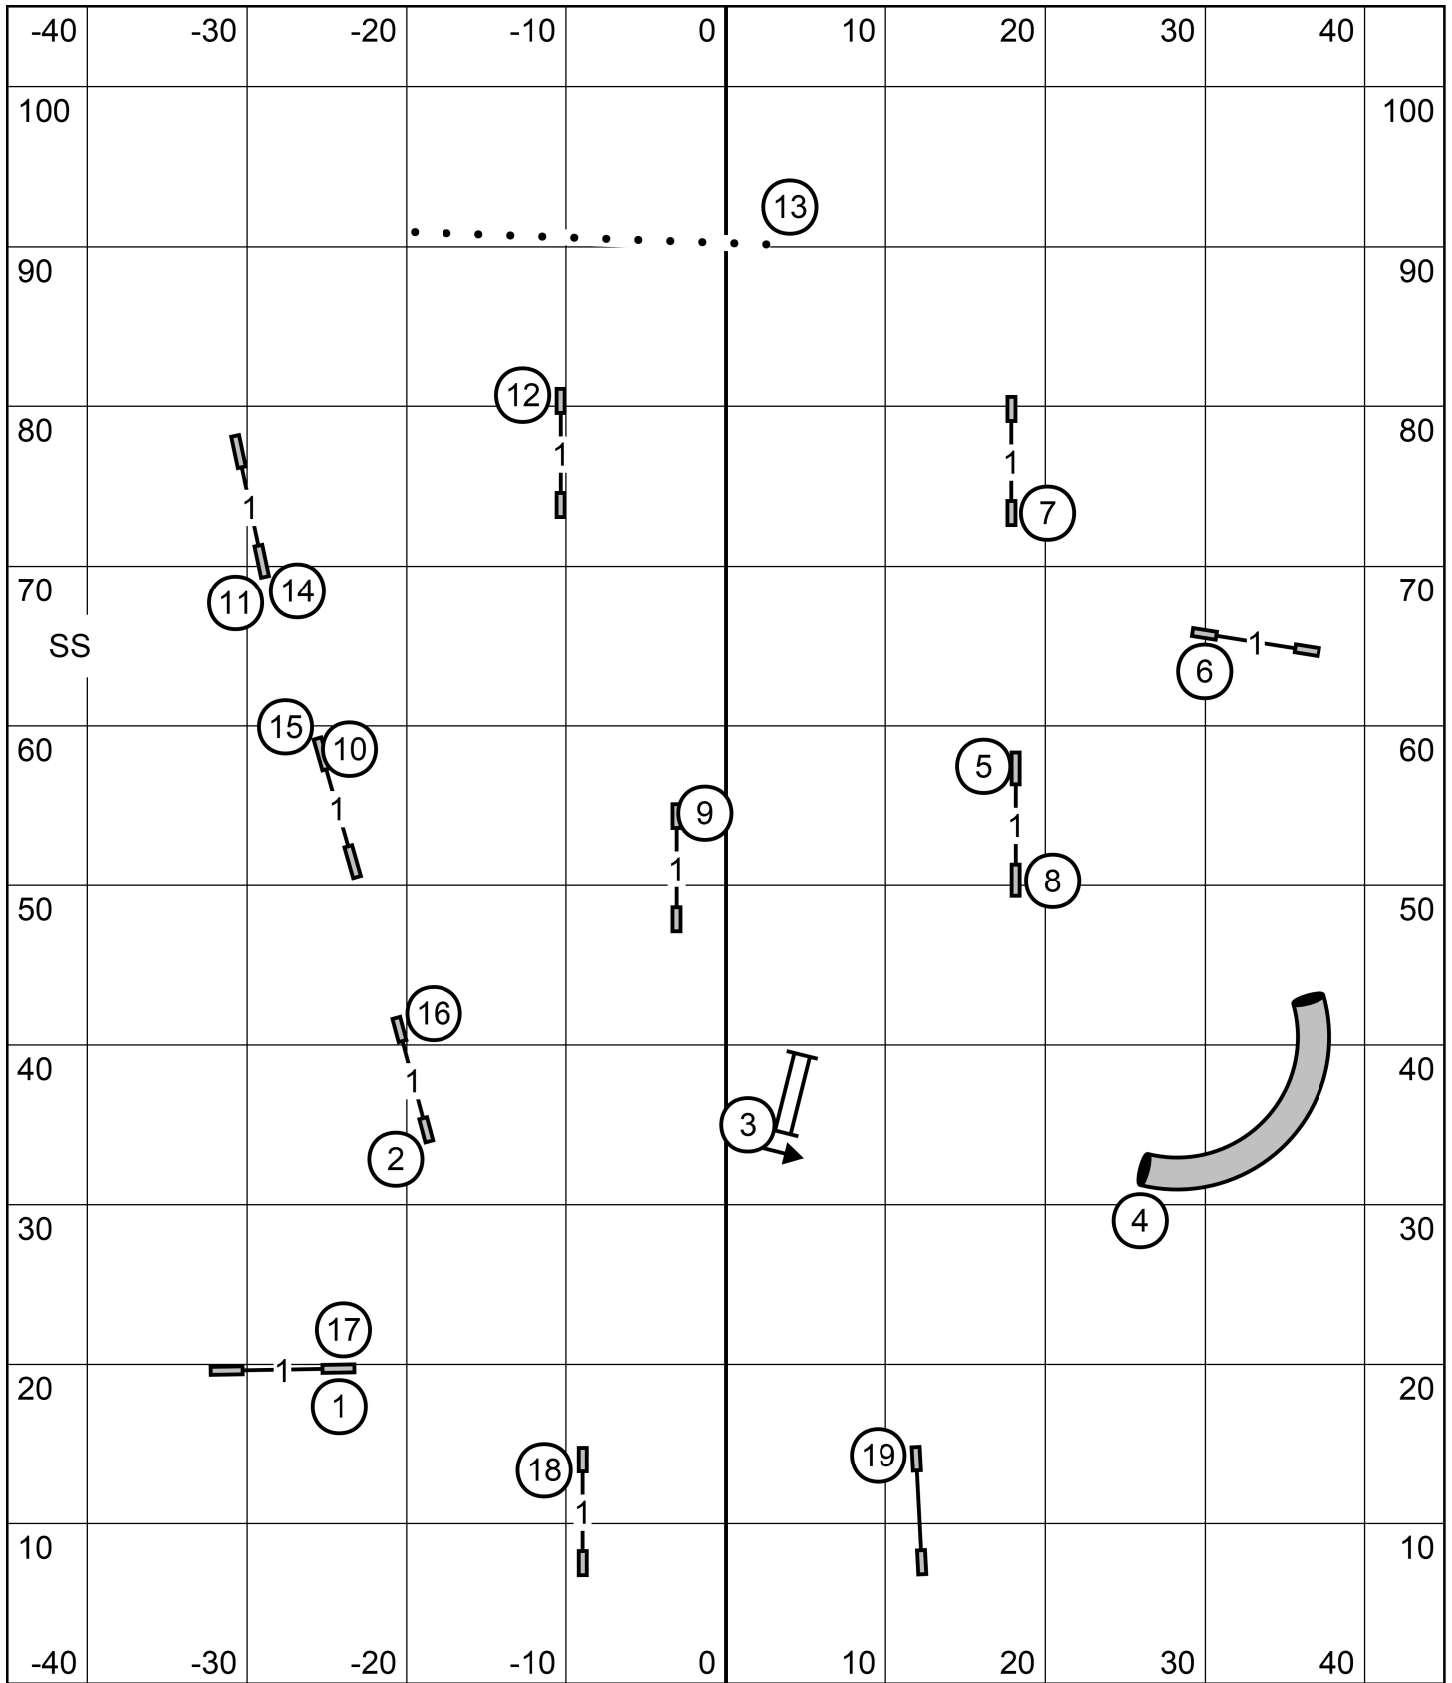

**Greater St. Louis
Shetland Sheepdog Club**
Laura Gillice

**Premier JWW
Friday-August 4, 2023**