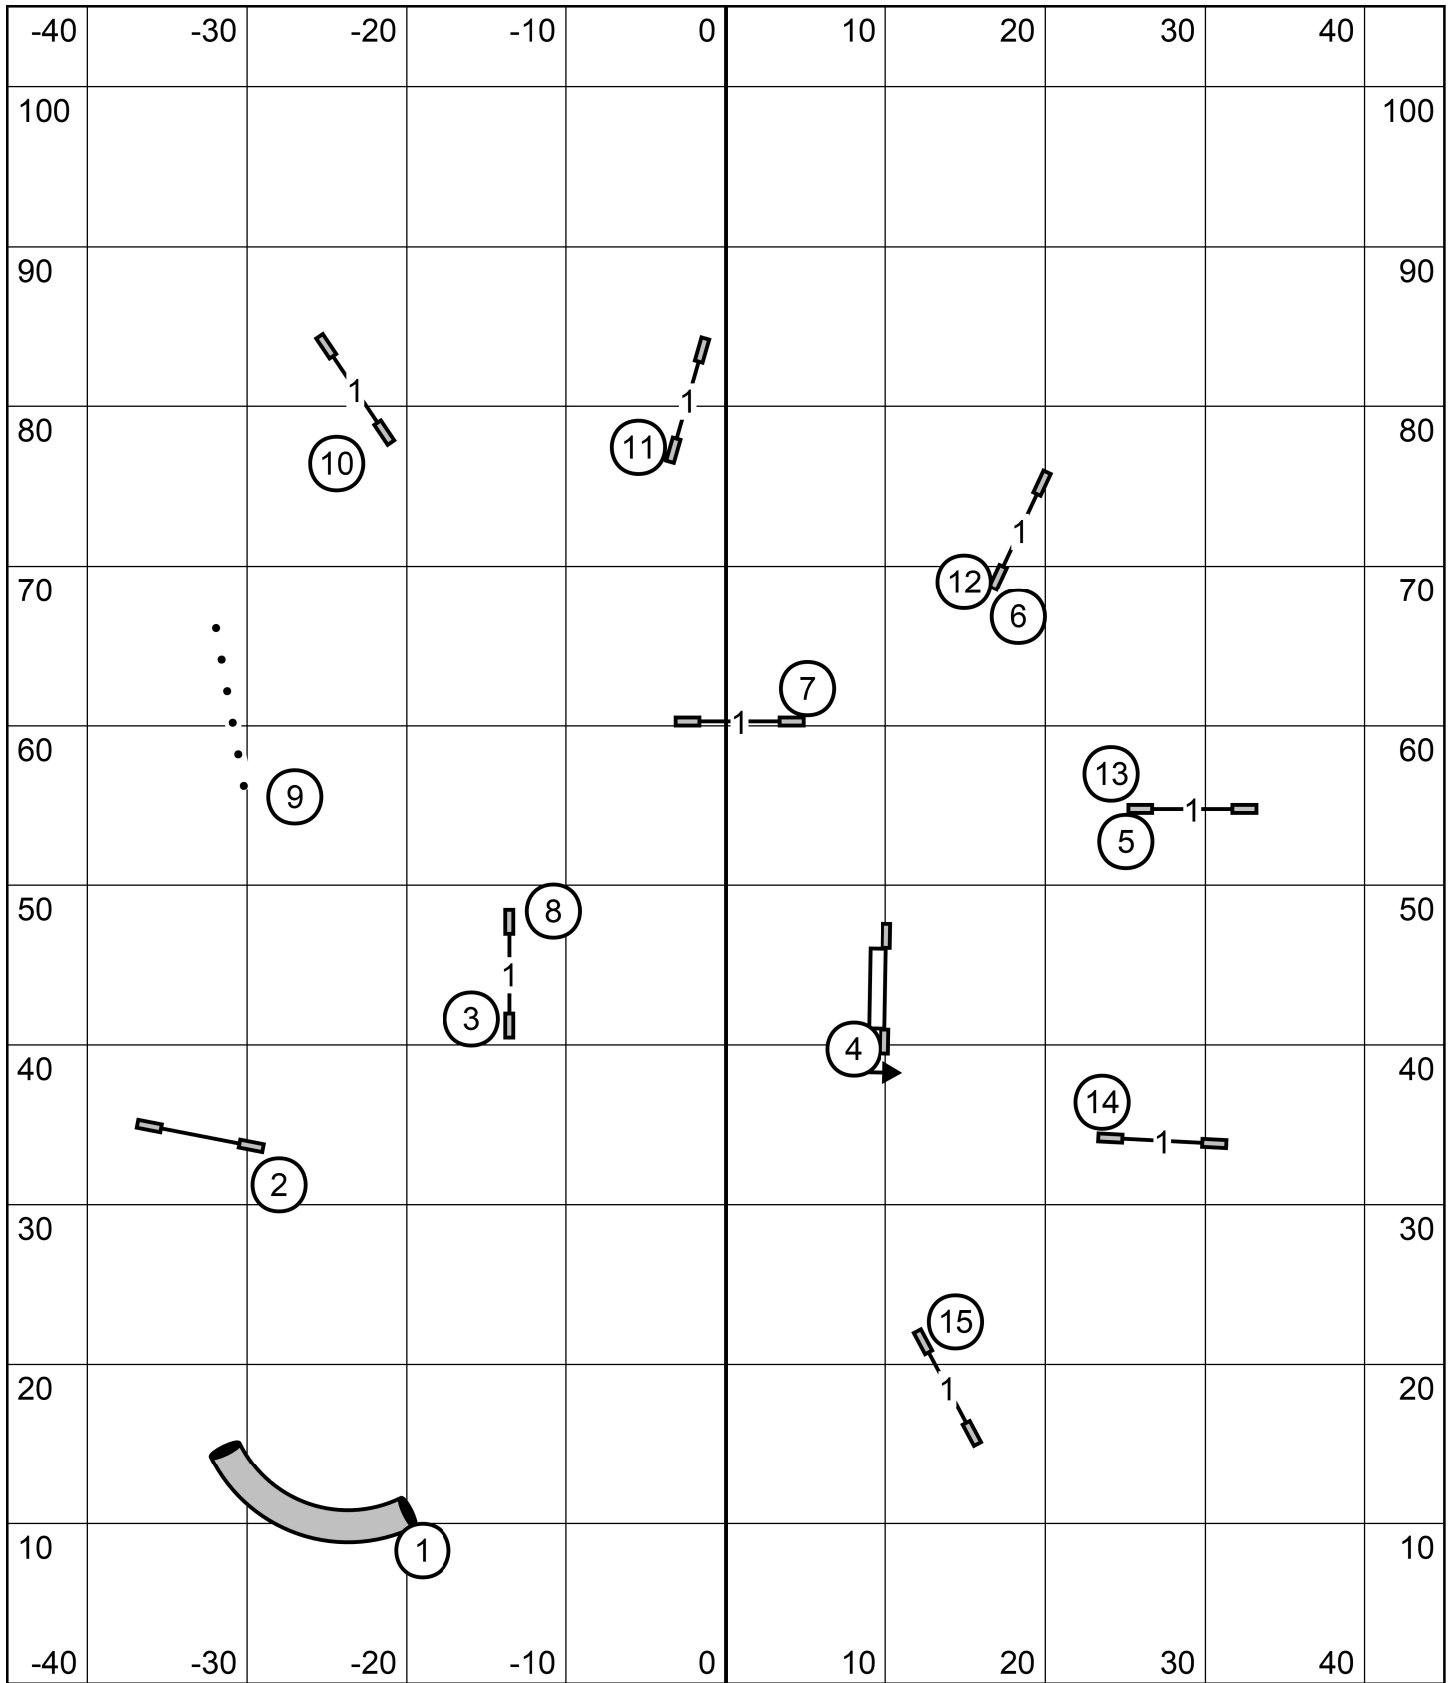

# NOVICE STD

Exit L

Timer/Scribe

Enter

**Greater St. Louis  
Shetland Sheepdog Club**  
Laura Gillice

**Exc/Master JWW  
Sunday-August 6, 2023**

**Greater St. Louis  
Shetland Sheepdog Club**  
Laura Gillice