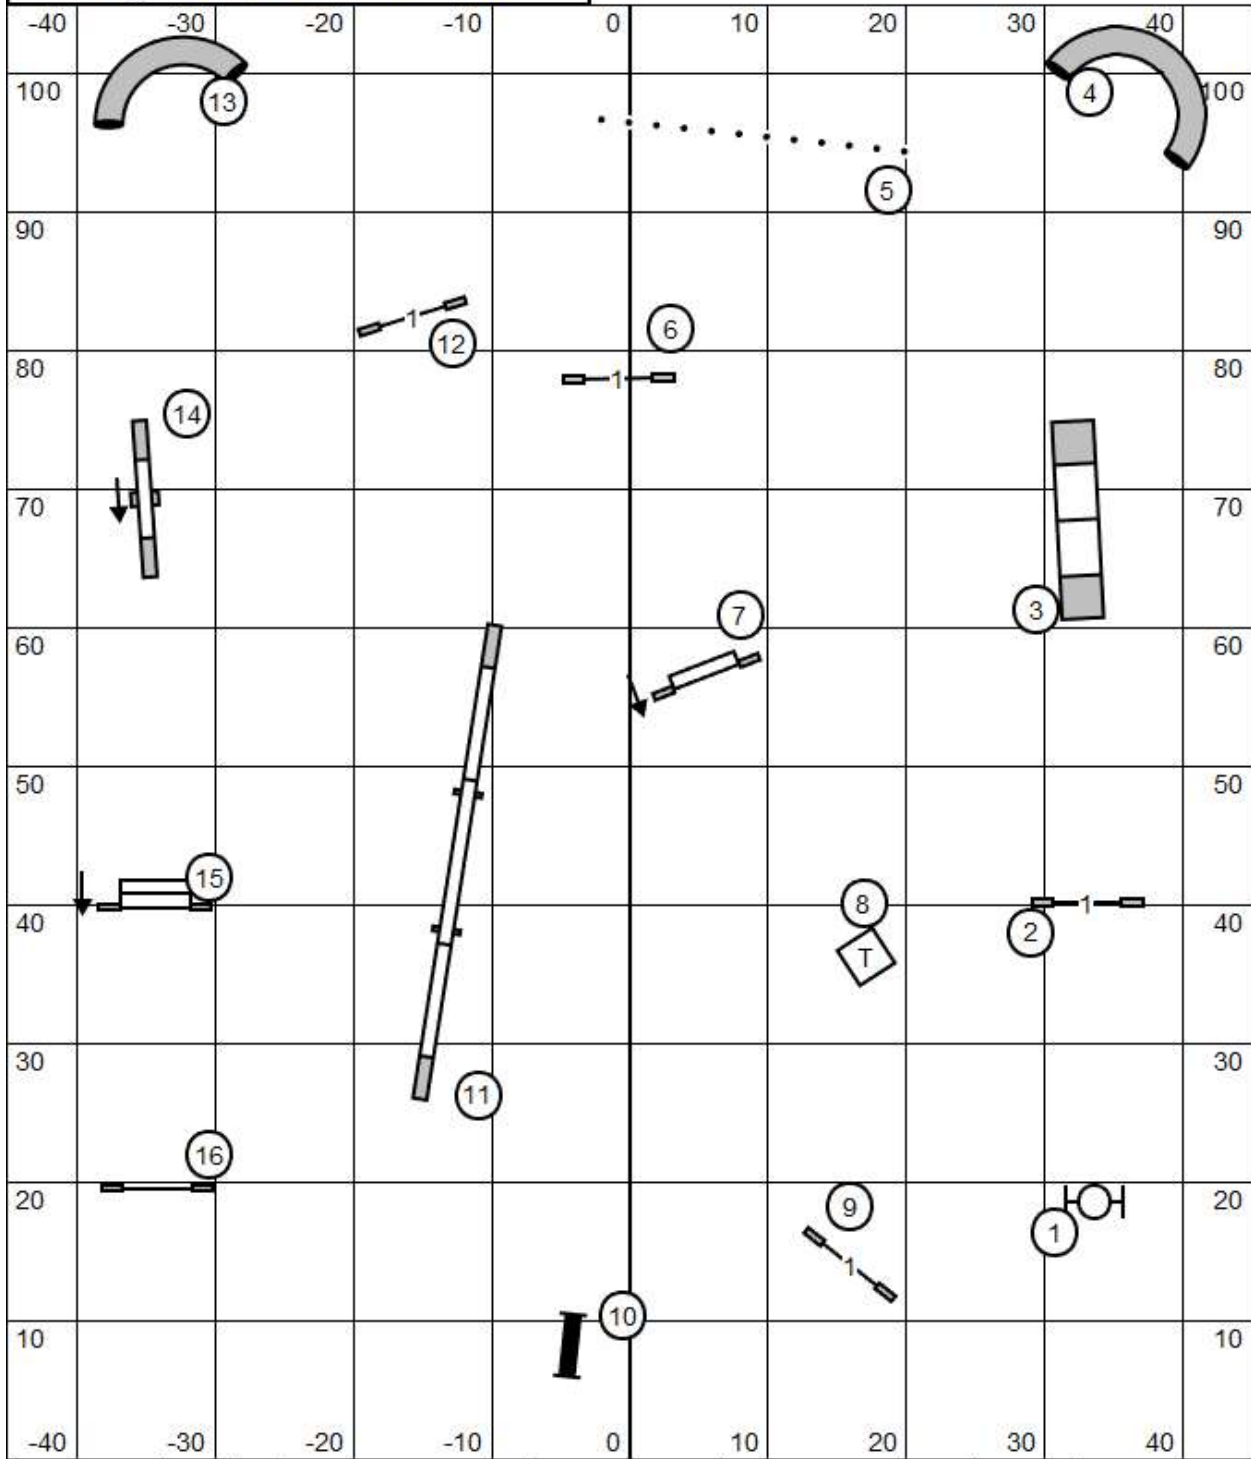

Greater St Louis Shetland Sheepdog Club

Friday August 4, 2023
Gray Summit, MO

Purina Farms
BenGibbs

OPEN STD

Exit L

Timer/Scribe

Enter