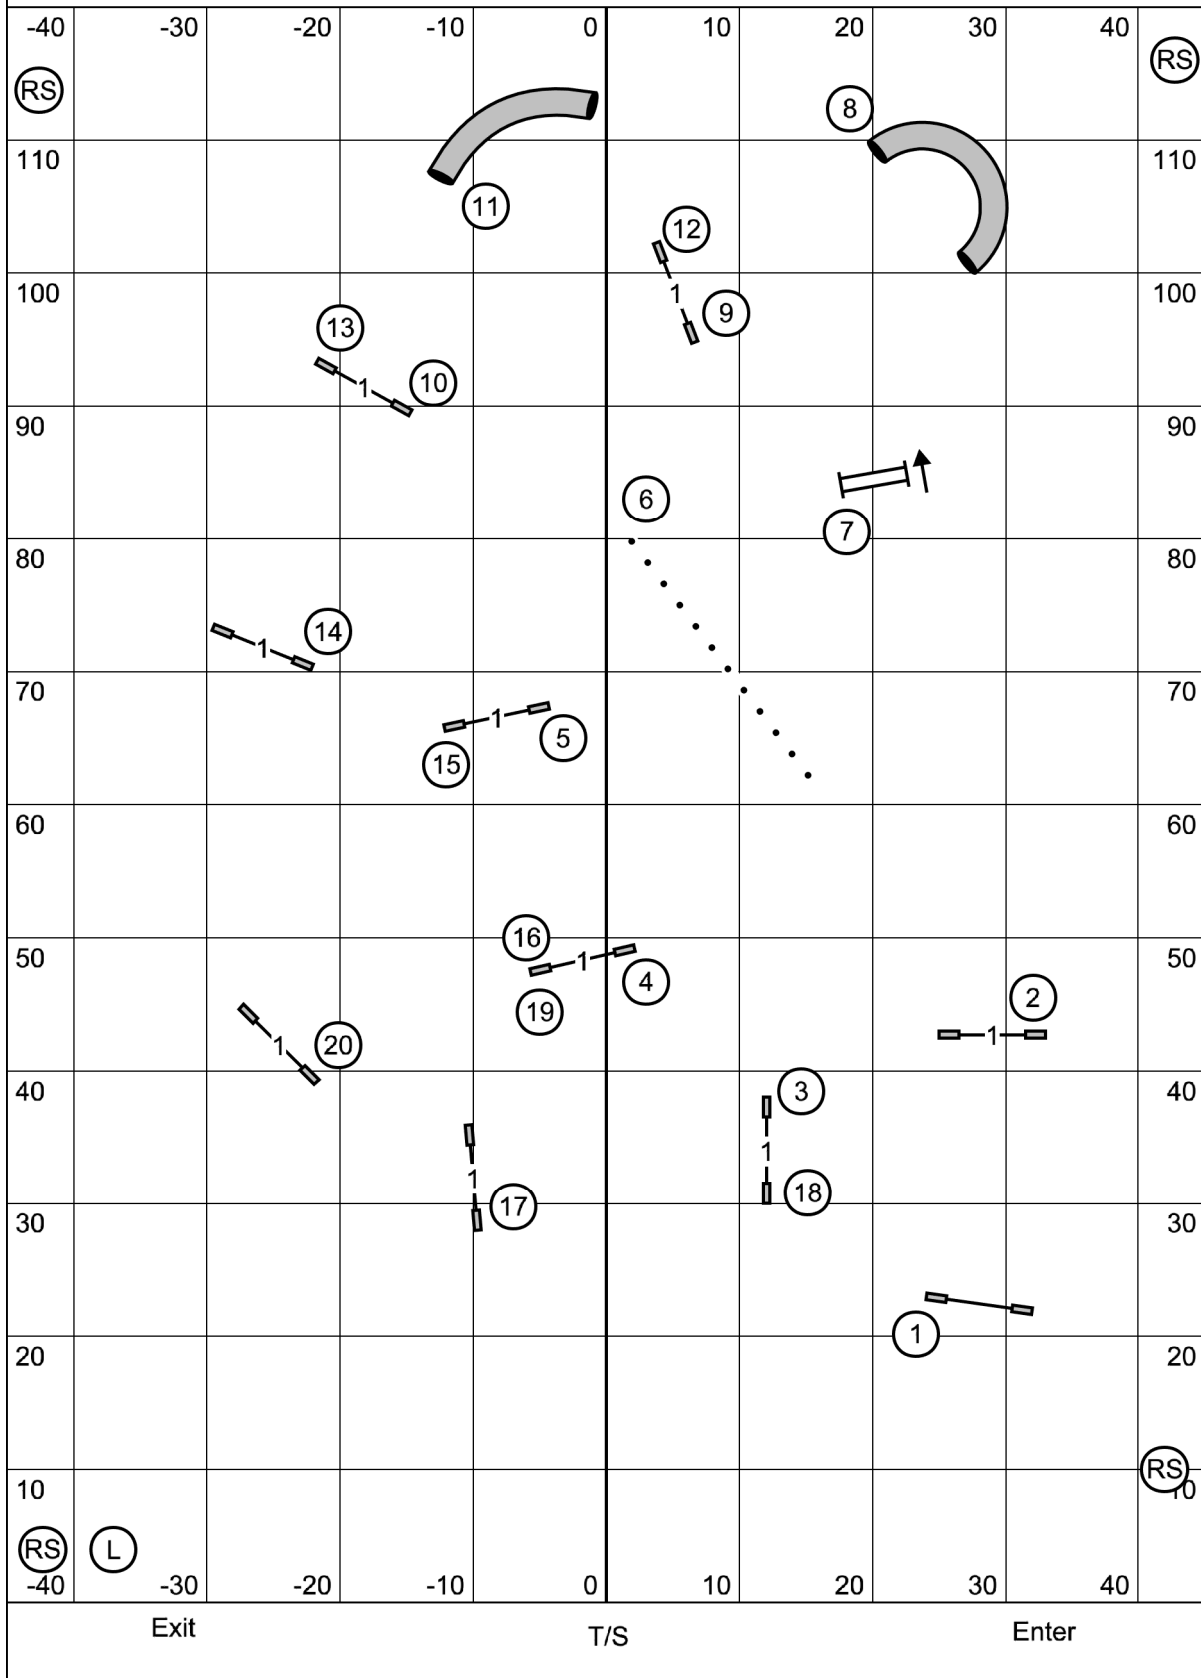

Gateway Agility Club of Suburban St. Louis
Ex/Master JWW, Jan. 5, 2024
 Judge Dawn Glaser-Falk

| | |
|----|---|
| TS | Gateway Agility Club 1/5/2024 Master Standard Geoff Nieder |
|----|---|

Gateway Agility Club of Suburban St. Louis
Novice JWW, Jan. 5, 2024
 Judge Dawn Glaser-Falk

TS

Gateway Agility Club
 1/5/2024
 Novice Standard
 Geoff Nieder

Gateway Agility Club of Suburban St. Louis
Open JWW, Jan. 5, 2024
 Judge Dawn Glaser-Falk

| | |
|----|---|
| TS | Gateway Agility Club 1/5/2024 Open Standard Geoff Nieder |
|----|---|

Gateway Agility Club of Suburban St. Louis
Premier JWW, Jan. 5, 2024
 Judge Dawn Glaser-Falk

TS Gateway Agility Club
 1/5/2024
 Premier Standard
 Geoff Nieder

2'
10