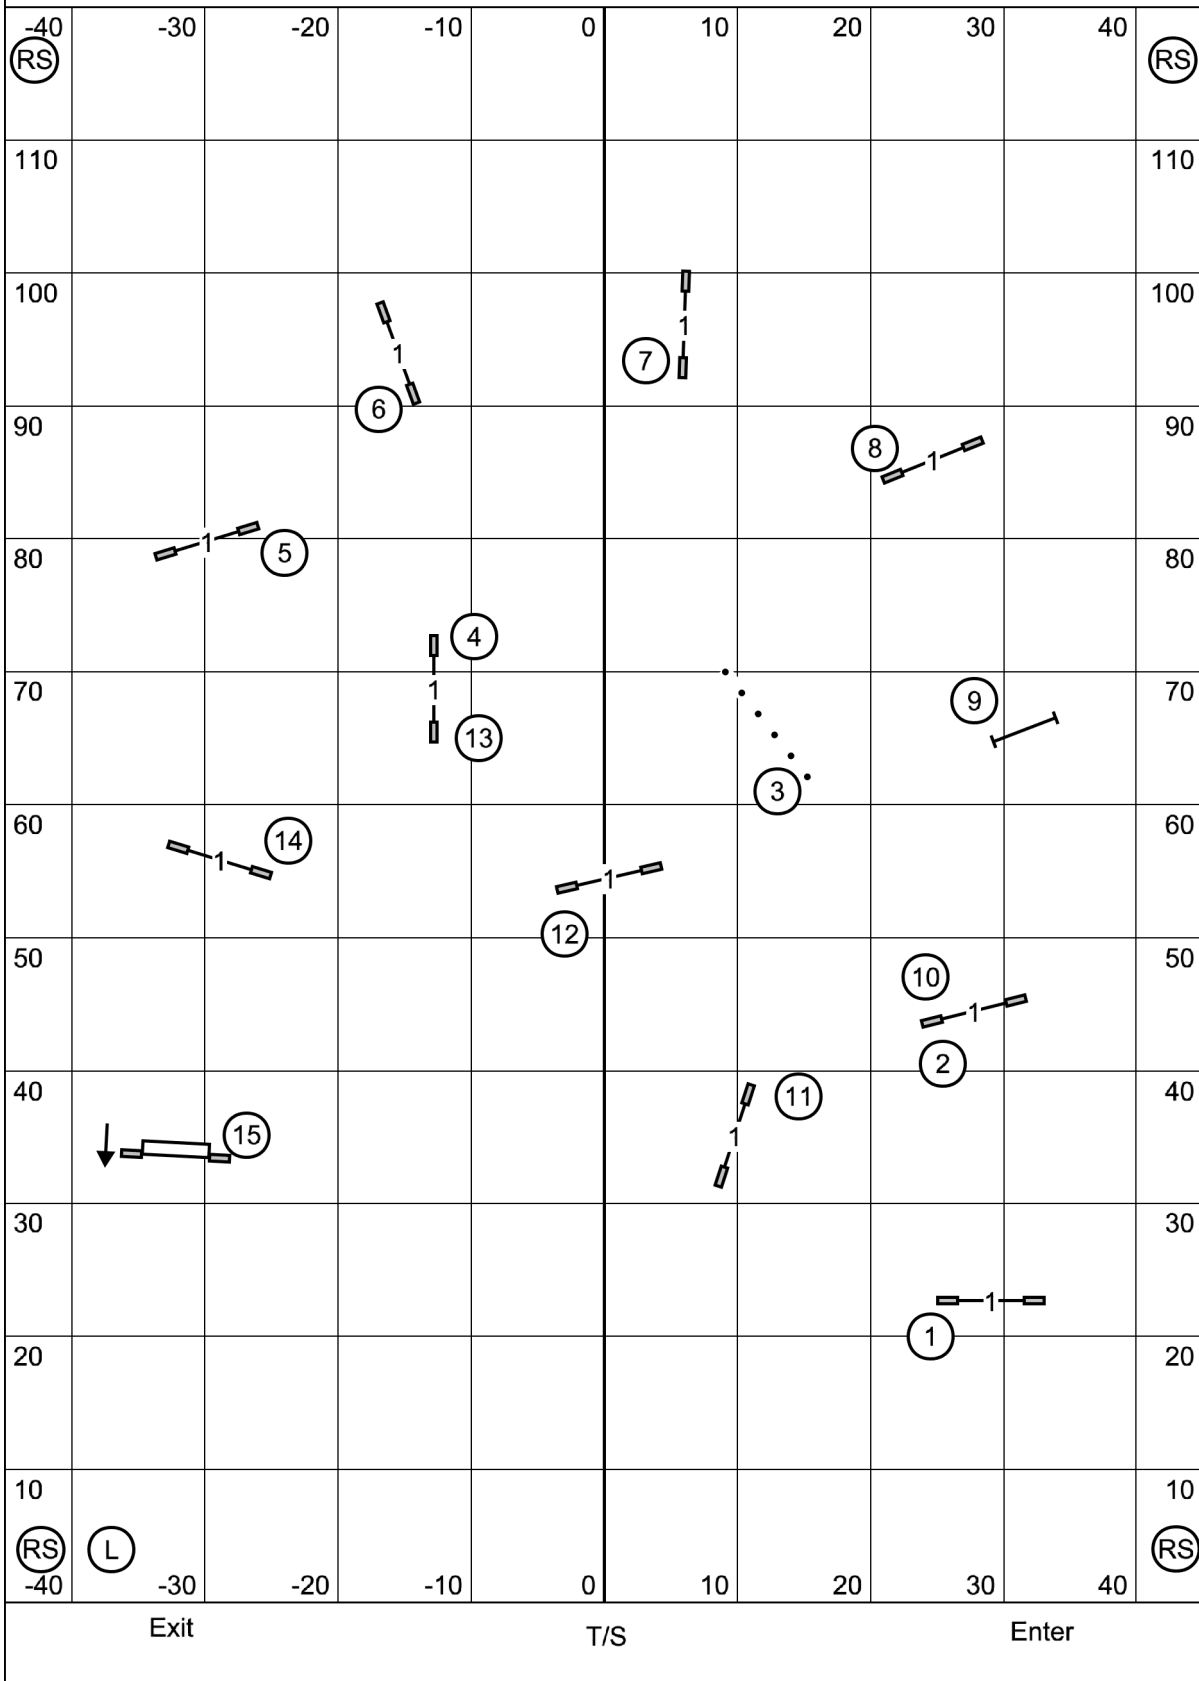

Gateway Agility Club of Suburban St. Louis
Ex/Master JWW, Jan. 5, 2024
 Judge Dawn Glaser-Falk

| | |
|----|---|
| TS | Gateway Agility Club 1/5/2024 Master Standard Geoff Nieder |
|----|---|

Gateway Agility Club of Suburban St. Louis
Novice JWW, Jan. 5, 2024
 Judge Dawn Glaser-Falk

TS

Gateway Agility Club
 1/5/2024
 Novice Standard
 Geoff Nieder

Gateway Agility Club of Suburban St. Louis
Open JWW, Jan. 5, 2024
 Judge Dawn Glaser-Falk

| | |
|----|---|
| TS | Gateway Agility Club 1/5/2024 Open Standard Geoff Nieder |
|----|---|

Gateway Agility Club of Suburban St. Louis
Premier JWW, Jan. 5, 2024
 Judge Dawn Glaser-Falk

TS Gateway Agility Club
 1/5/2024
 Premier Standard
 Geoff Nieder

2'
10