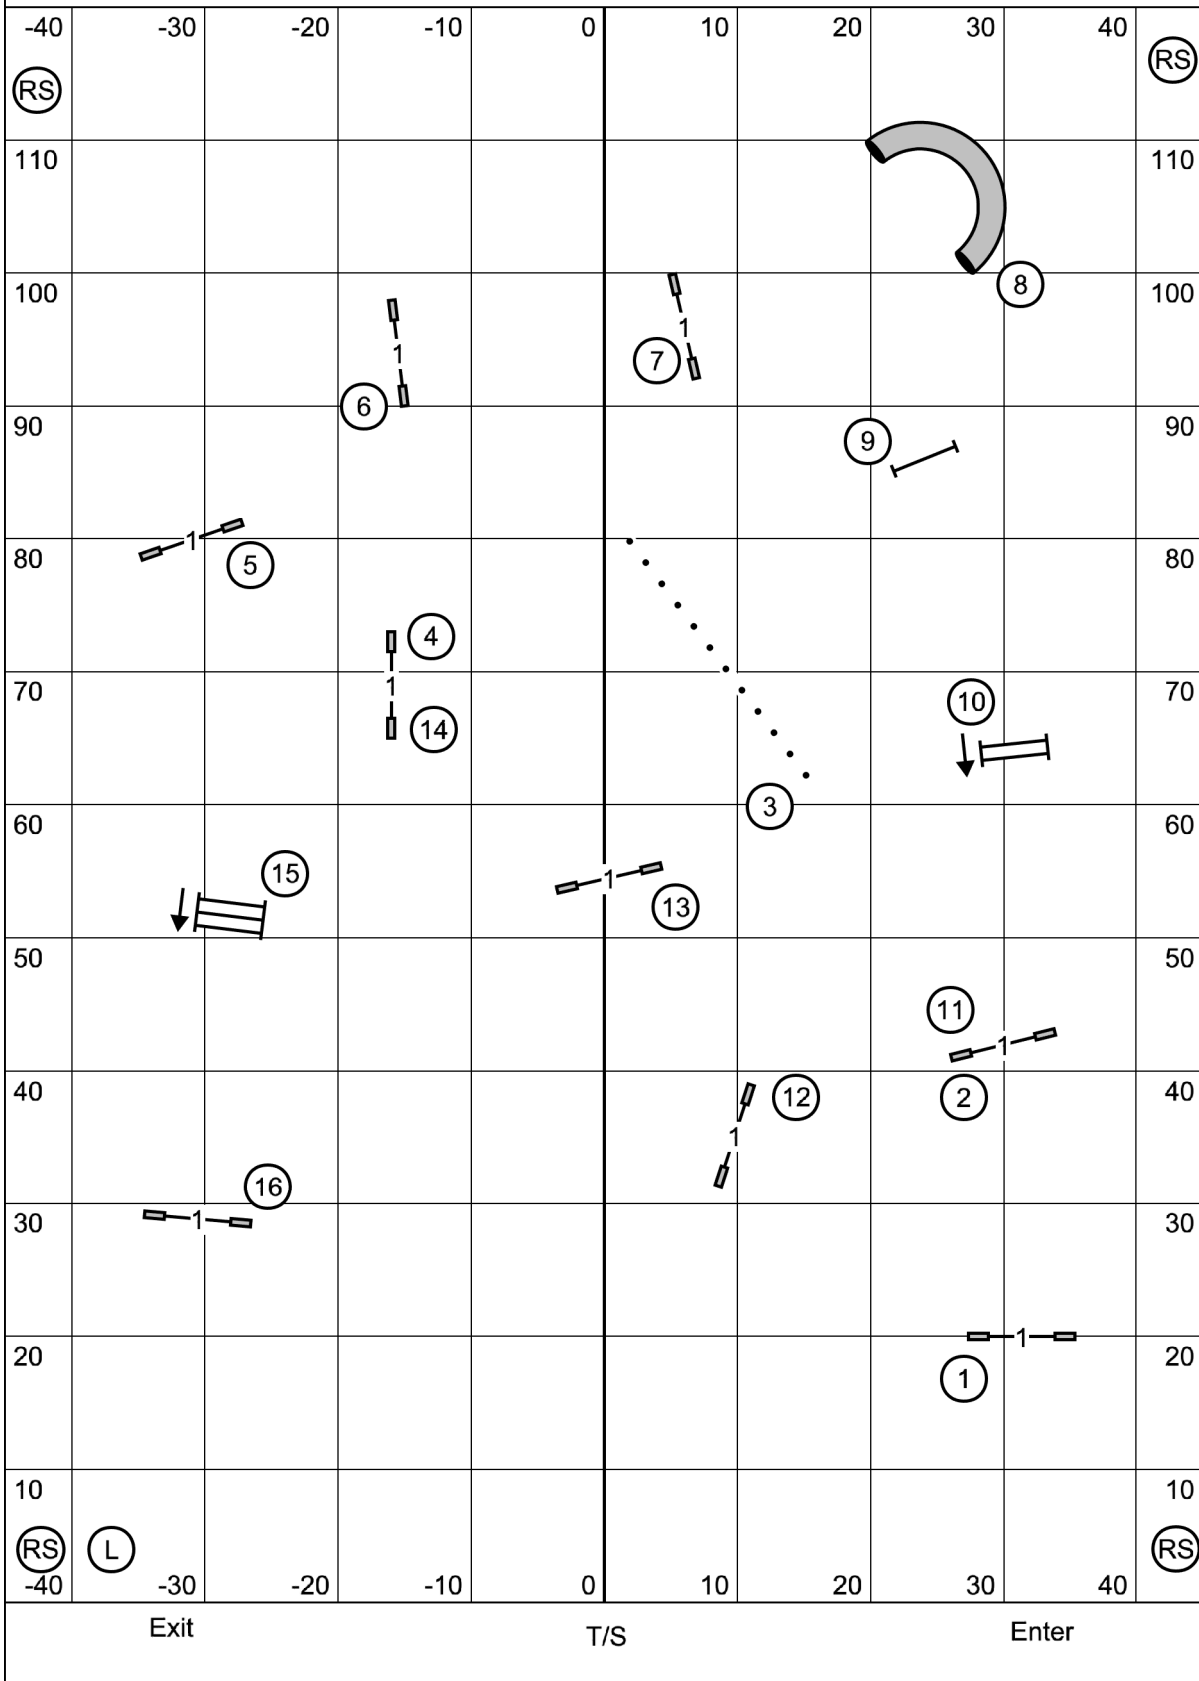

Gateway Agility Club of Suburban St. Louis
Ex/Master JWW, Jan. 5, 2024
 Judge Dawn Glaser-Falk

| | |
|----|---|
| TS | Gateway Agility Club 1/5/2024 Master Standard Geoff Nieder |
|----|---|

Gateway Agility Club of Suburban St. Louis
Novice JWW, Jan. 5, 2024
 Judge Dawn Glaser-Falk

TS

Gateway Agility Club
 1/5/2024
 Novice Standard
 Geoff Nieder

Gateway Agility Club of Suburban St. Louis
Open JWW, Jan. 5, 2024
 Judge Dawn Glaser-Falk

| | |
|----|---|
| TS | Gateway Agility Club 1/5/2024 Open Standard Geoff Nieder |
|----|---|

Gateway Agility Club of Suburban St. Louis
Premier JWW, Jan. 5, 2024
 Judge Dawn Glaser-Falk

TS Gateway Agility Club
 1/5/2024
 Premier Standard
 Geoff Nieder

2'
10