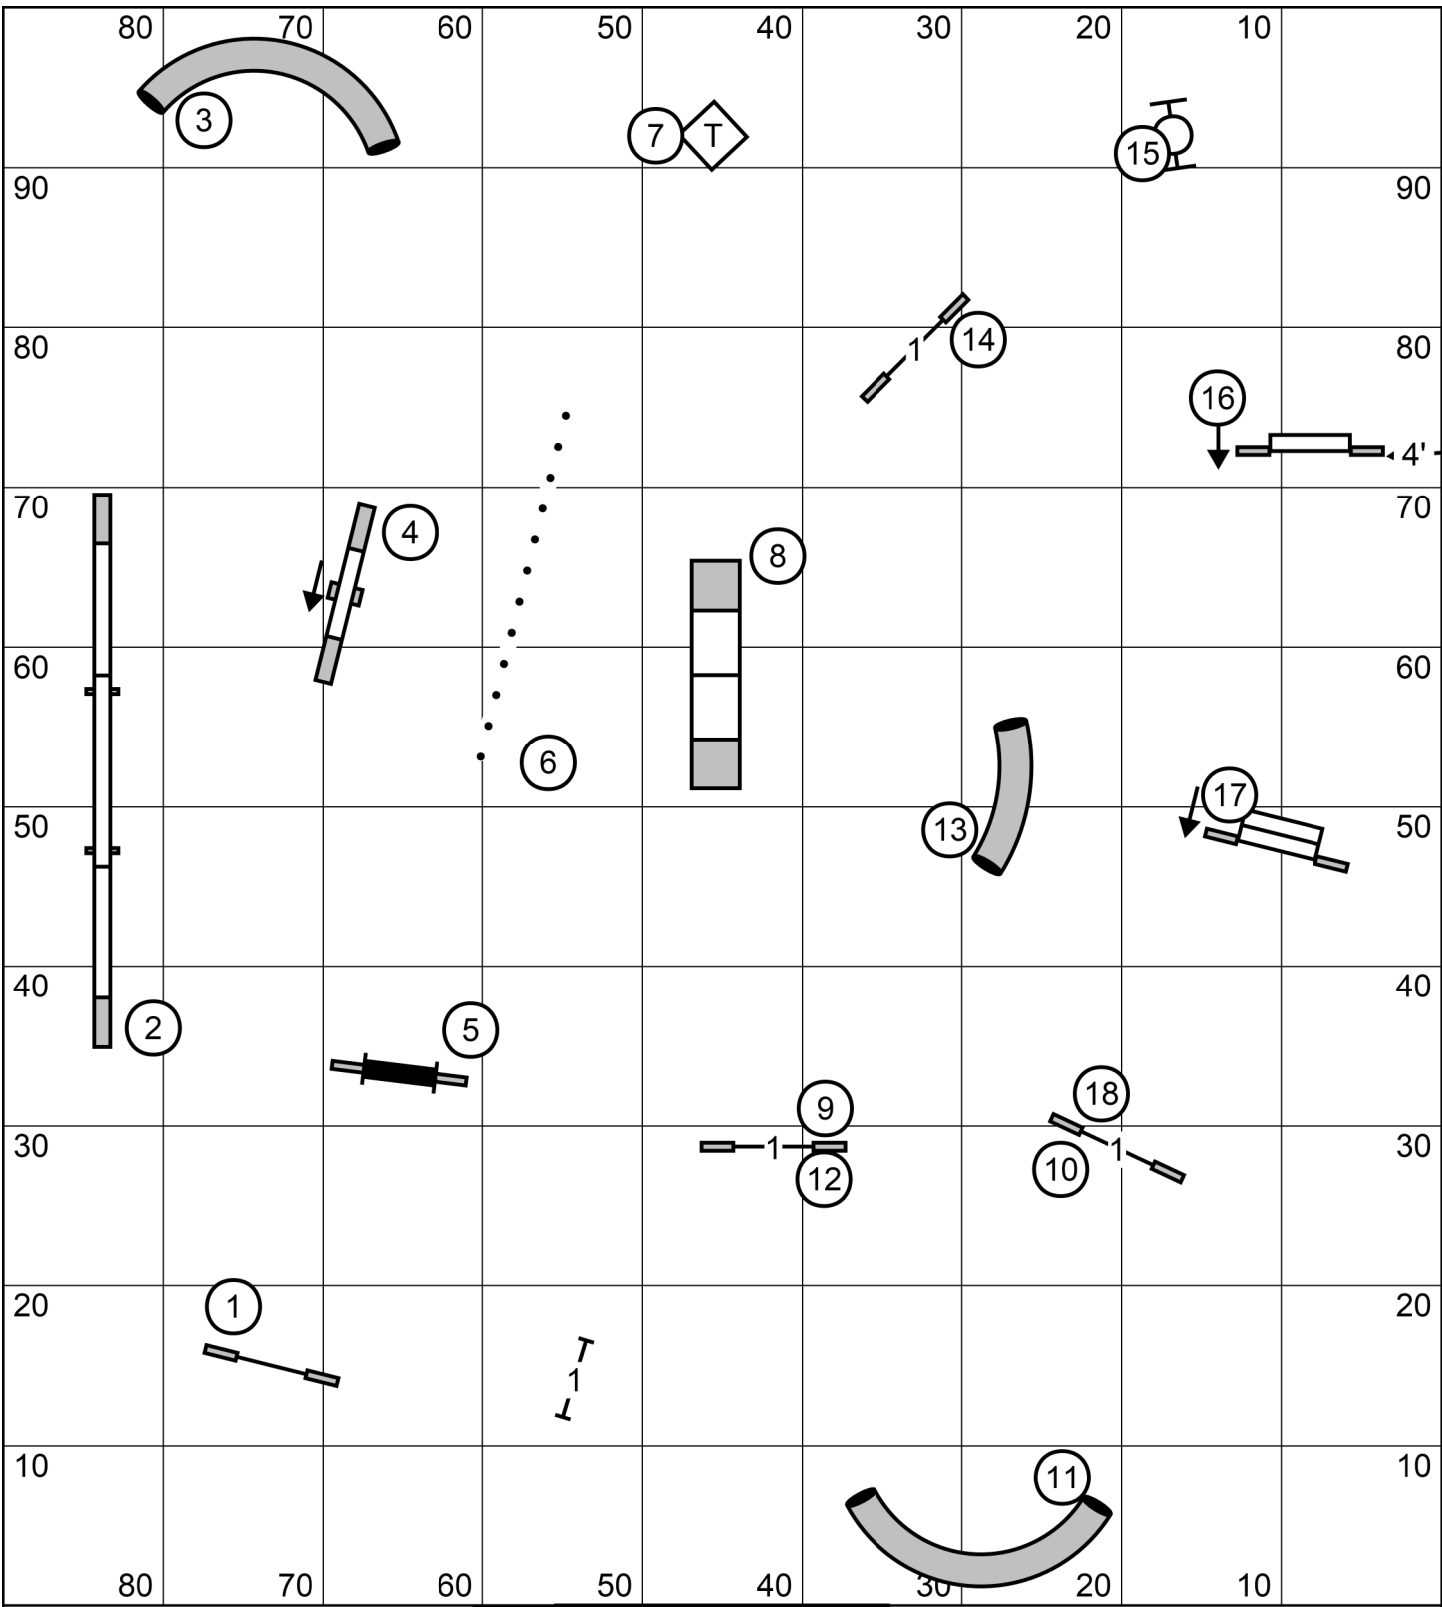

Gateway Agility Club of Suburban St. Louis
Ex/Master JWW, Jan. 5, 2024
 Judge Dawn Glaser-Falk

| | |
|----|---|
| TS | Gateway Agility Club 1/5/2024 Master Standard Geoff Nieder |
|----|---|

Gateway Agility Club of Suburban St. Louis
Novice JWW, Jan. 5, 2024
 Judge Dawn Glaser-Falk

TS

Gateway Agility Club
 1/5/2024
 Novice Standard
 Geoff Nieder

Gateway Agility Club of Suburban St. Louis
Open JWW, Jan. 5, 2024
 Judge Dawn Glaser-Falk

| | |
|----|---|
| TS | Gateway Agility Club 1/5/2024 Open Standard Geoff Nieder |
|----|---|

Gateway Agility Club of Suburban St. Louis
Premier JWW, Jan. 5, 2024
 Judge Dawn Glaser-Falk

TS Gateway Agility Club
 1/5/2024
 Premier Standard
 Geoff Nieder

2'
10