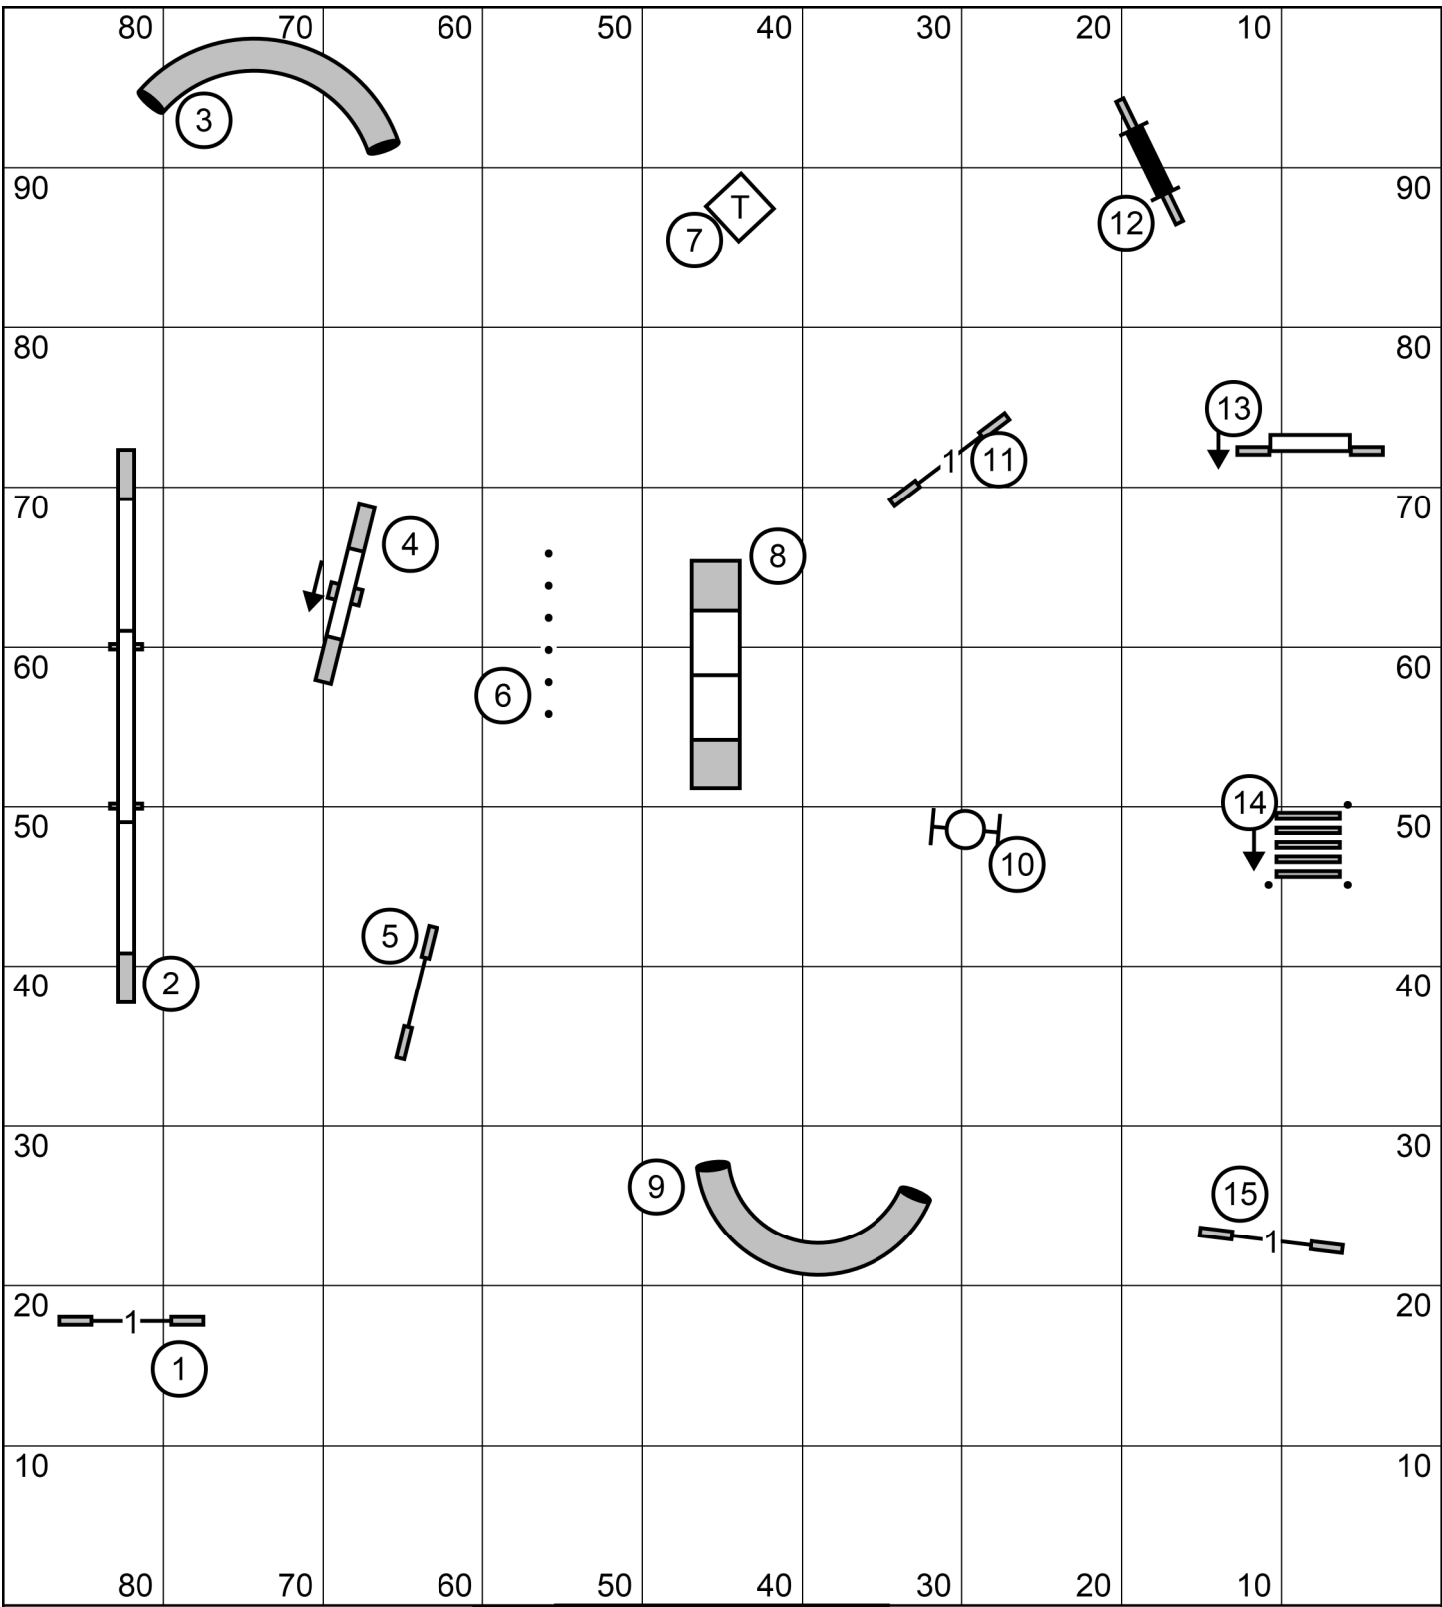

Gateway Agility Club of Suburban St. Louis
Ex/Master JWW, Jan. 5, 2024
 Judge Dawn Glaser-Falk

| | |
|----|---|
| TS | Gateway Agility Club 1/5/2024 Master Standard Geoff Nieder |
|----|---|

Gateway Agility Club of Suburban St. Louis
Novice JWW, Jan. 5, 2024
 Judge Dawn Glaser-Falk

TS

Gateway Agility Club
 1/5/2024
 Novice Standard
 Geoff Nieder

Gateway Agility Club of Suburban St. Louis
Open JWW, Jan. 5, 2024
 Judge Dawn Glaser-Falk

| | |
|----|---|
| TS | Gateway Agility Club 1/5/2024 Open Standard Geoff Nieder |
|----|---|

Gateway Agility Club of Suburban St. Louis
Premier JWW, Jan. 5, 2024
 Judge Dawn Glaser-Falk

TS Gateway Agility Club
 1/5/2024
 Premier Standard
 Geoff Nieder

2'
10