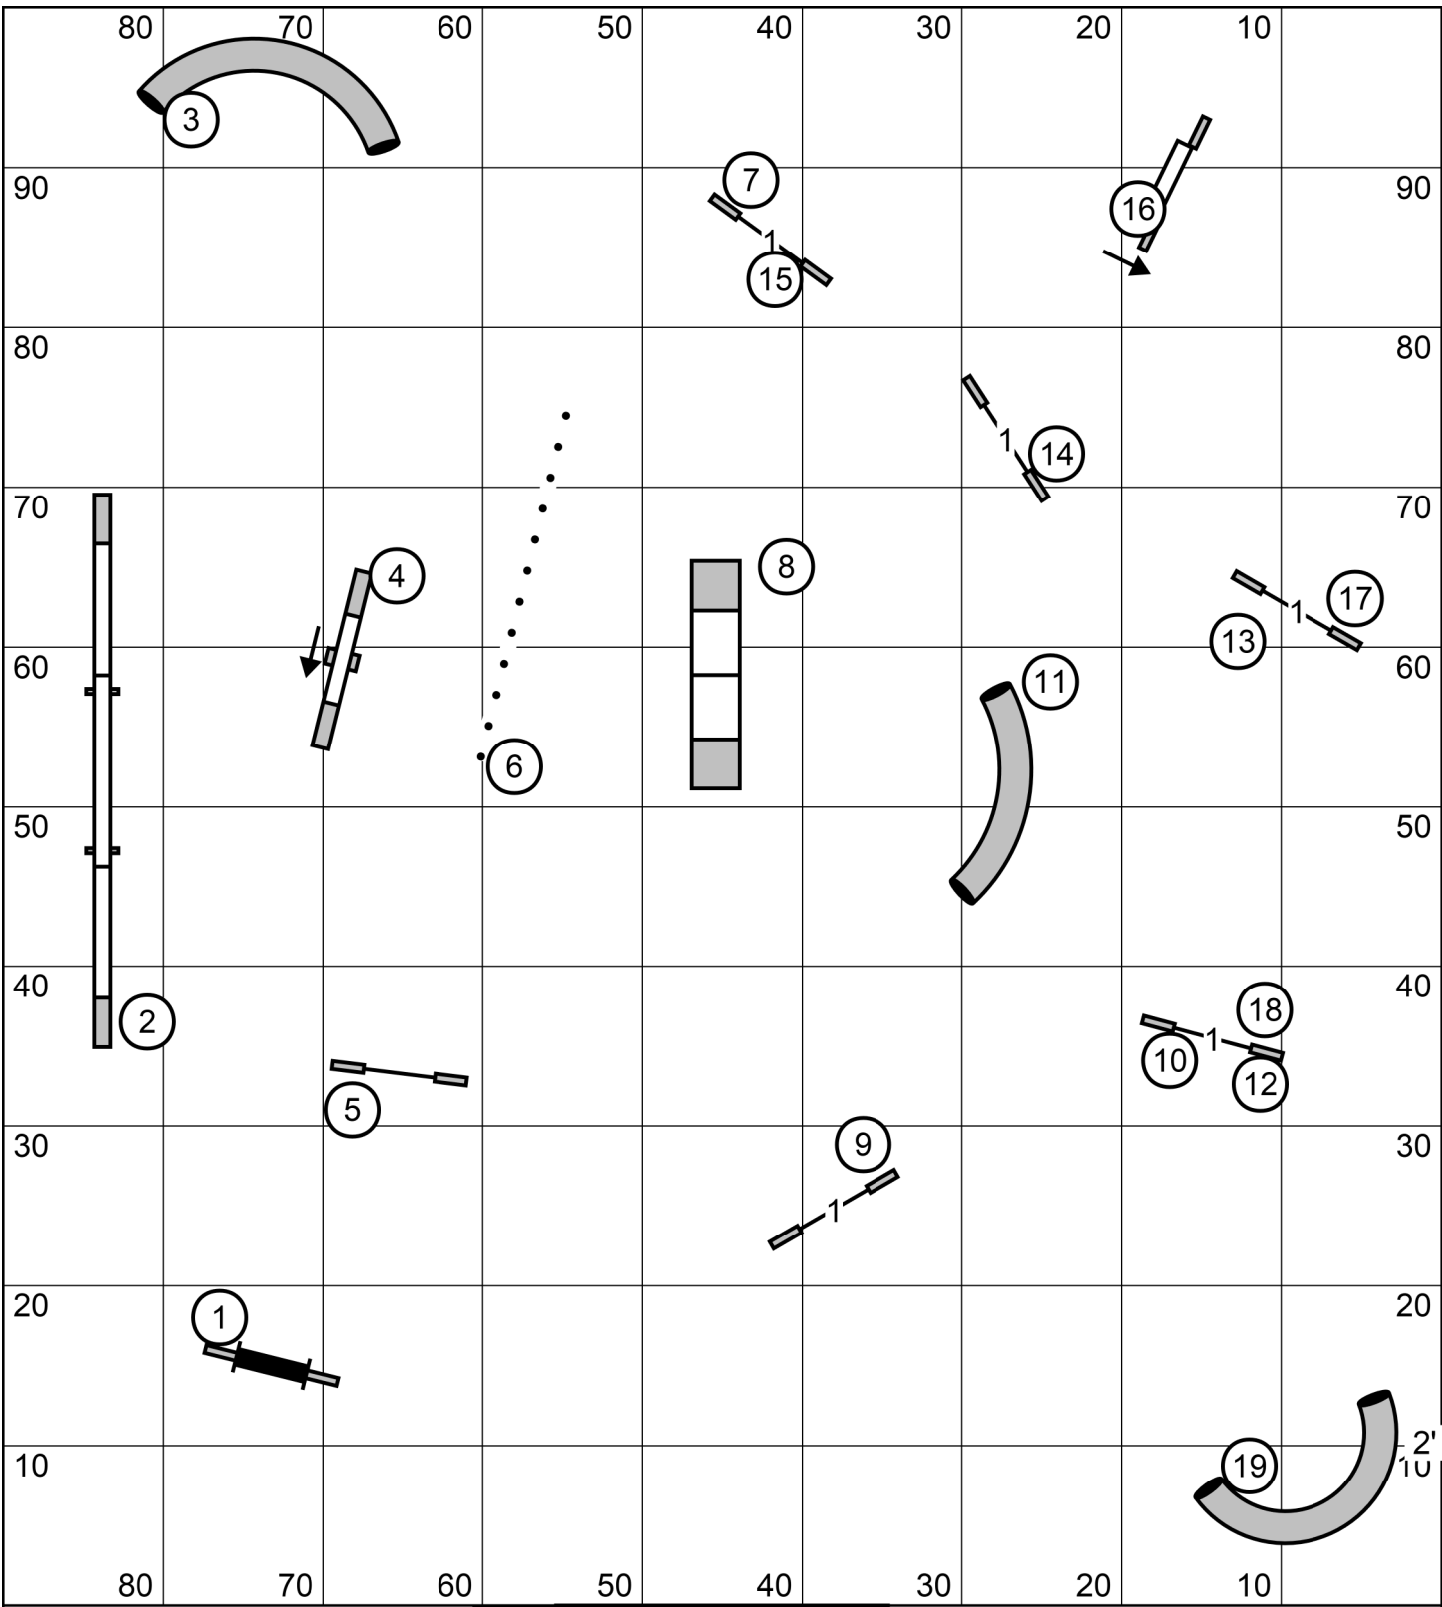

TS

Gateway Agility Club
 1/5/2024
 Novice Standard
 Geoff Nieder

Gateway Agility Club of Suburban St. Louis
Open JWW, Jan. 5, 2024
 Judge Dawn Glaser-Falk

| | |
|----|---|
| TS | Gateway Agility Club 1/5/2024 Open Standard Geoff Nieder |
|----|---|

Gateway Agility Club of Suburban St. Louis
Premier JWW, Jan. 5, 2024
 Judge Dawn Glaser-Falk

TS Gateway Agility Club
 1/5/2024
 Premier Standard
 Geoff Nieder

2'
10