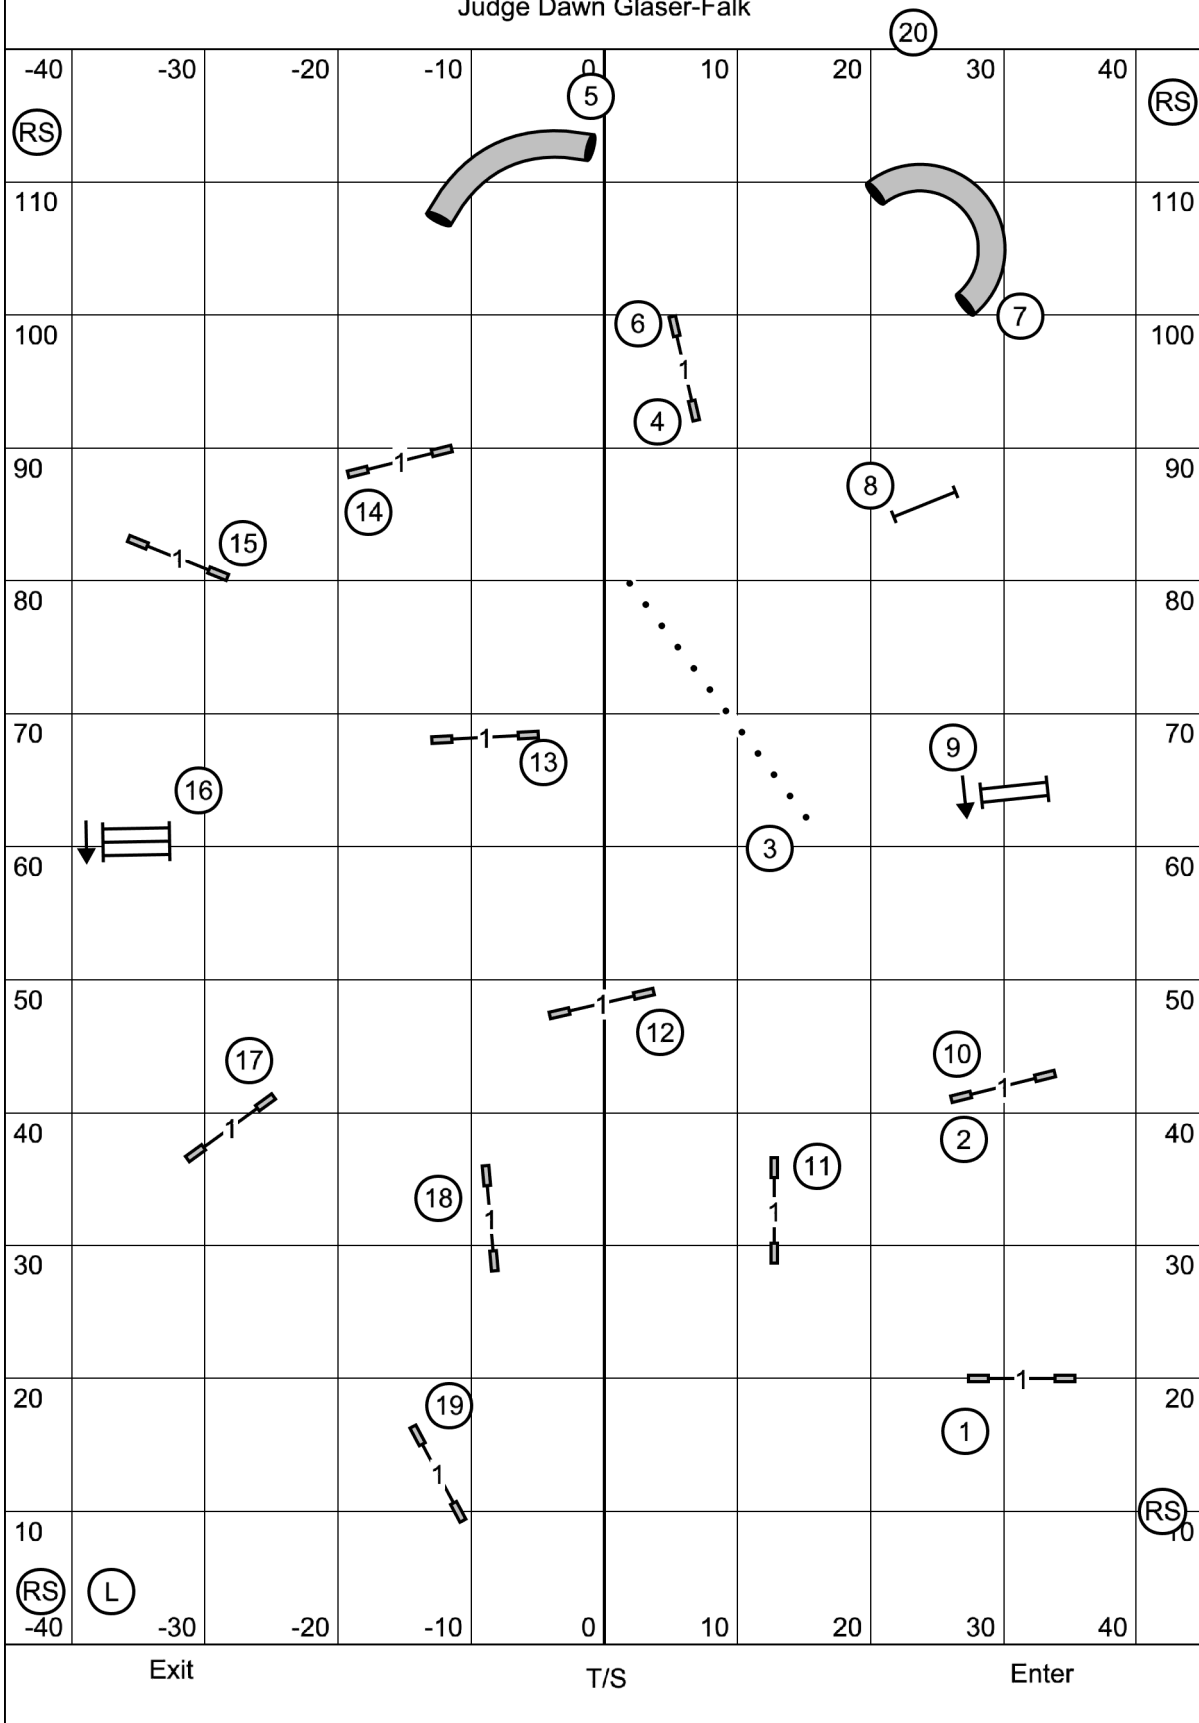

Gateway Agility Club of Suburban St. Louis
Ex/Master JWW, Jan. 5, 2024
 Judge Dawn Glaser-Falk

| | |
|----|---|
| TS | Gateway Agility Club 1/5/2024 Master Standard Geoff Nieder |
|----|---|

Gateway Agility Club of Suburban St. Louis
Novice JWW, Jan. 5, 2024
 Judge Dawn Glaser-Falk

TS

Gateway Agility Club
 1/5/2024
 Novice Standard
 Geoff Nieder

Gateway Agility Club of Suburban St. Louis
Open JWW, Jan. 5, 2024
 Judge Dawn Glaser-Falk

| | |
|----|---|
| TS | Gateway Agility Club 1/5/2024 Open Standard Geoff Nieder |
|----|---|

Gateway Agility Club of Suburban St. Louis
Premier JWW, Jan. 5, 2024
 Judge Dawn Glaser-Falk

TS Gateway Agility Club
 1/5/2024
 Premier Standard
 Geoff Nieder

2'
10