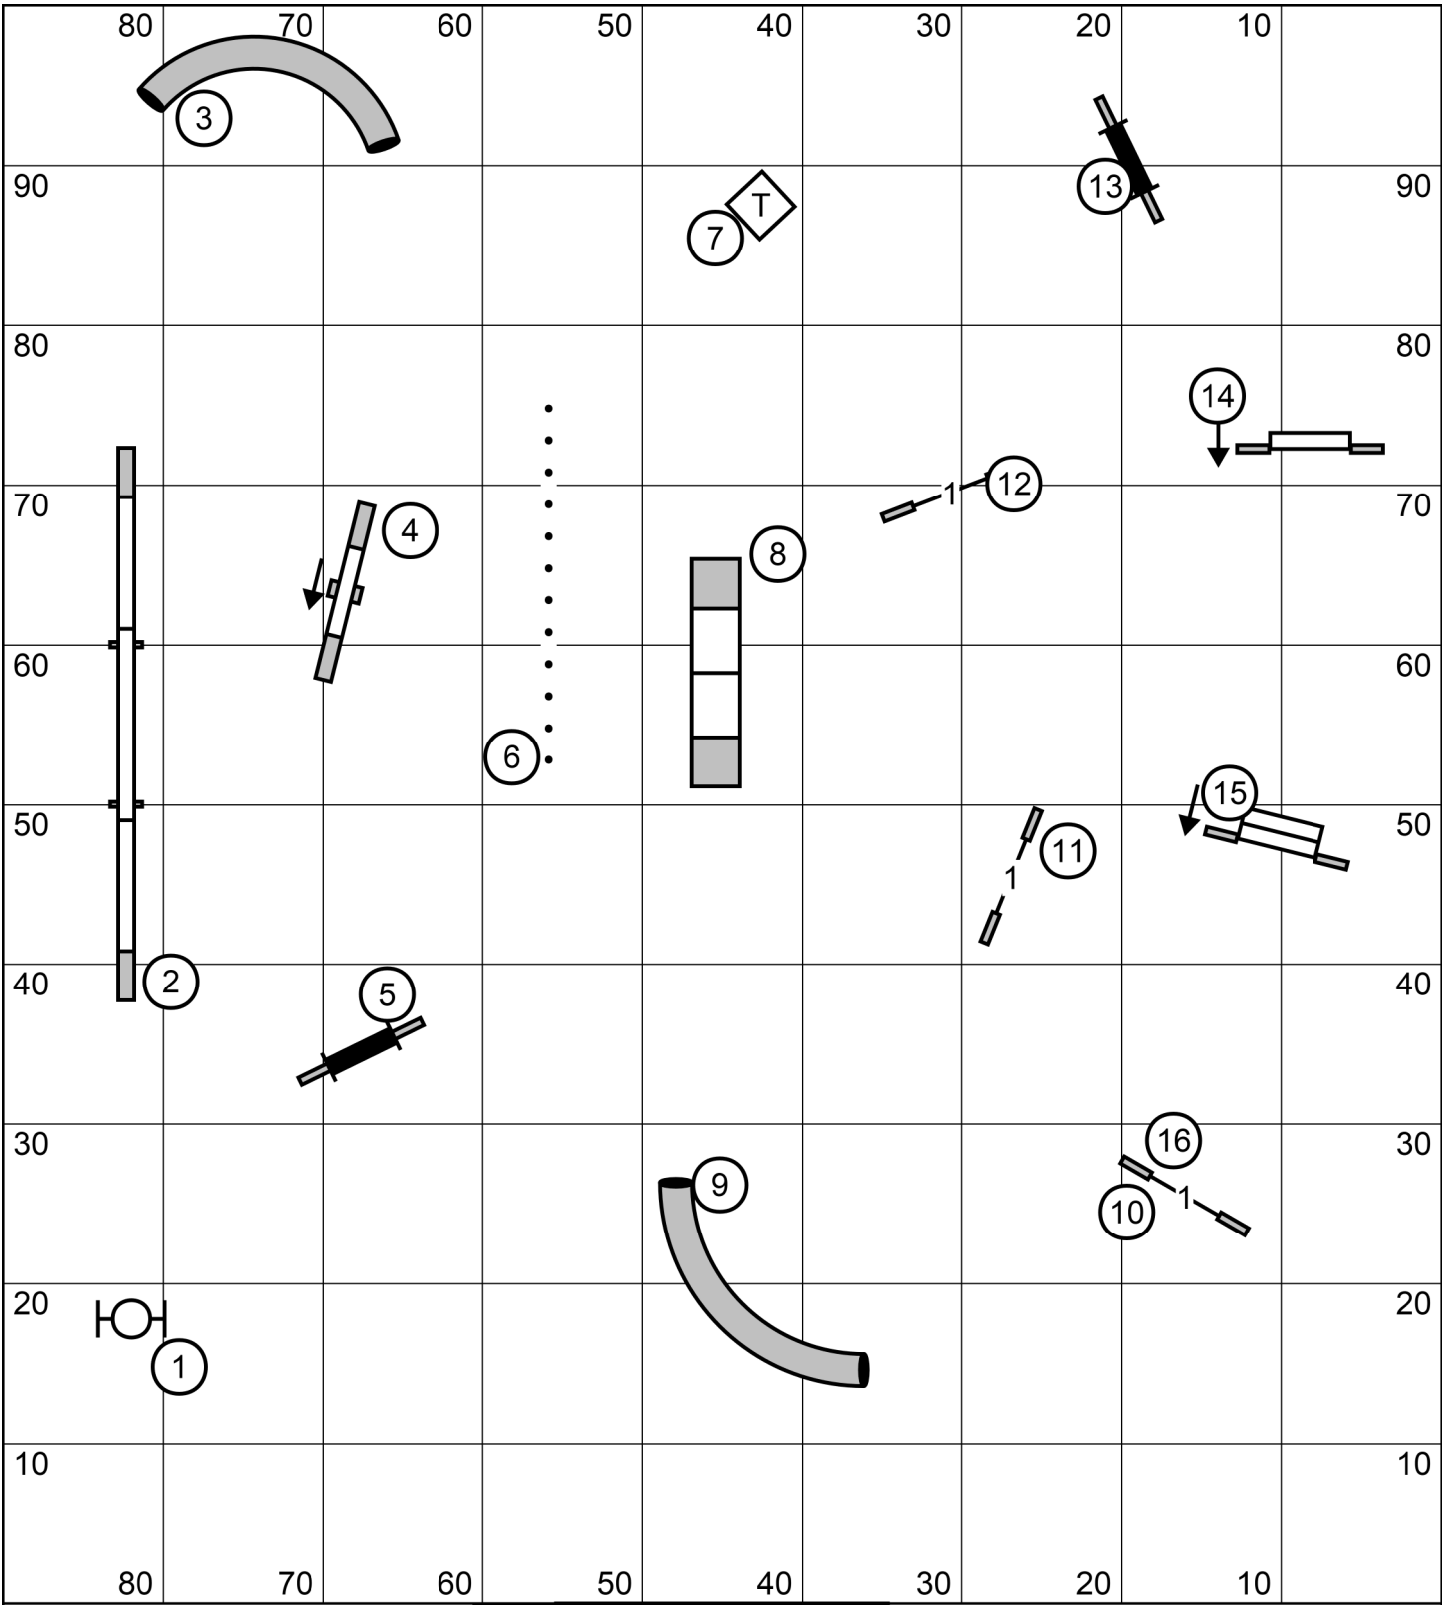

Gateway Agility Club of Suburban St. Louis
Ex/Master JWW, Jan. 5, 2024
 Judge Dawn Glaser-Falk

| | |
|----|---|
| TS | Gateway Agility Club 1/5/2024 Master Standard Geoff Nieder |
|----|---|

Gateway Agility Club of Suburban St. Louis
Novice JWW, Jan. 5, 2024
 Judge Dawn Glaser-Falk

TS

Gateway Agility Club
 1/5/2024
 Novice Standard
 Geoff Nieder

Gateway Agility Club of Suburban St. Louis
Open JWW, Jan. 5, 2024
 Judge Dawn Glaser-Falk

| | |
|----|---|
| TS | Gateway Agility Club 1/5/2024 Open Standard Geoff Nieder |
|----|---|

Gateway Agility Club of Suburban St. Louis
Premier JWW, Jan. 5, 2024
 Judge Dawn Glaser-Falk

TS Gateway Agility Club
 1/5/2024
 Premier Standard
 Geoff Nieder

2'
10