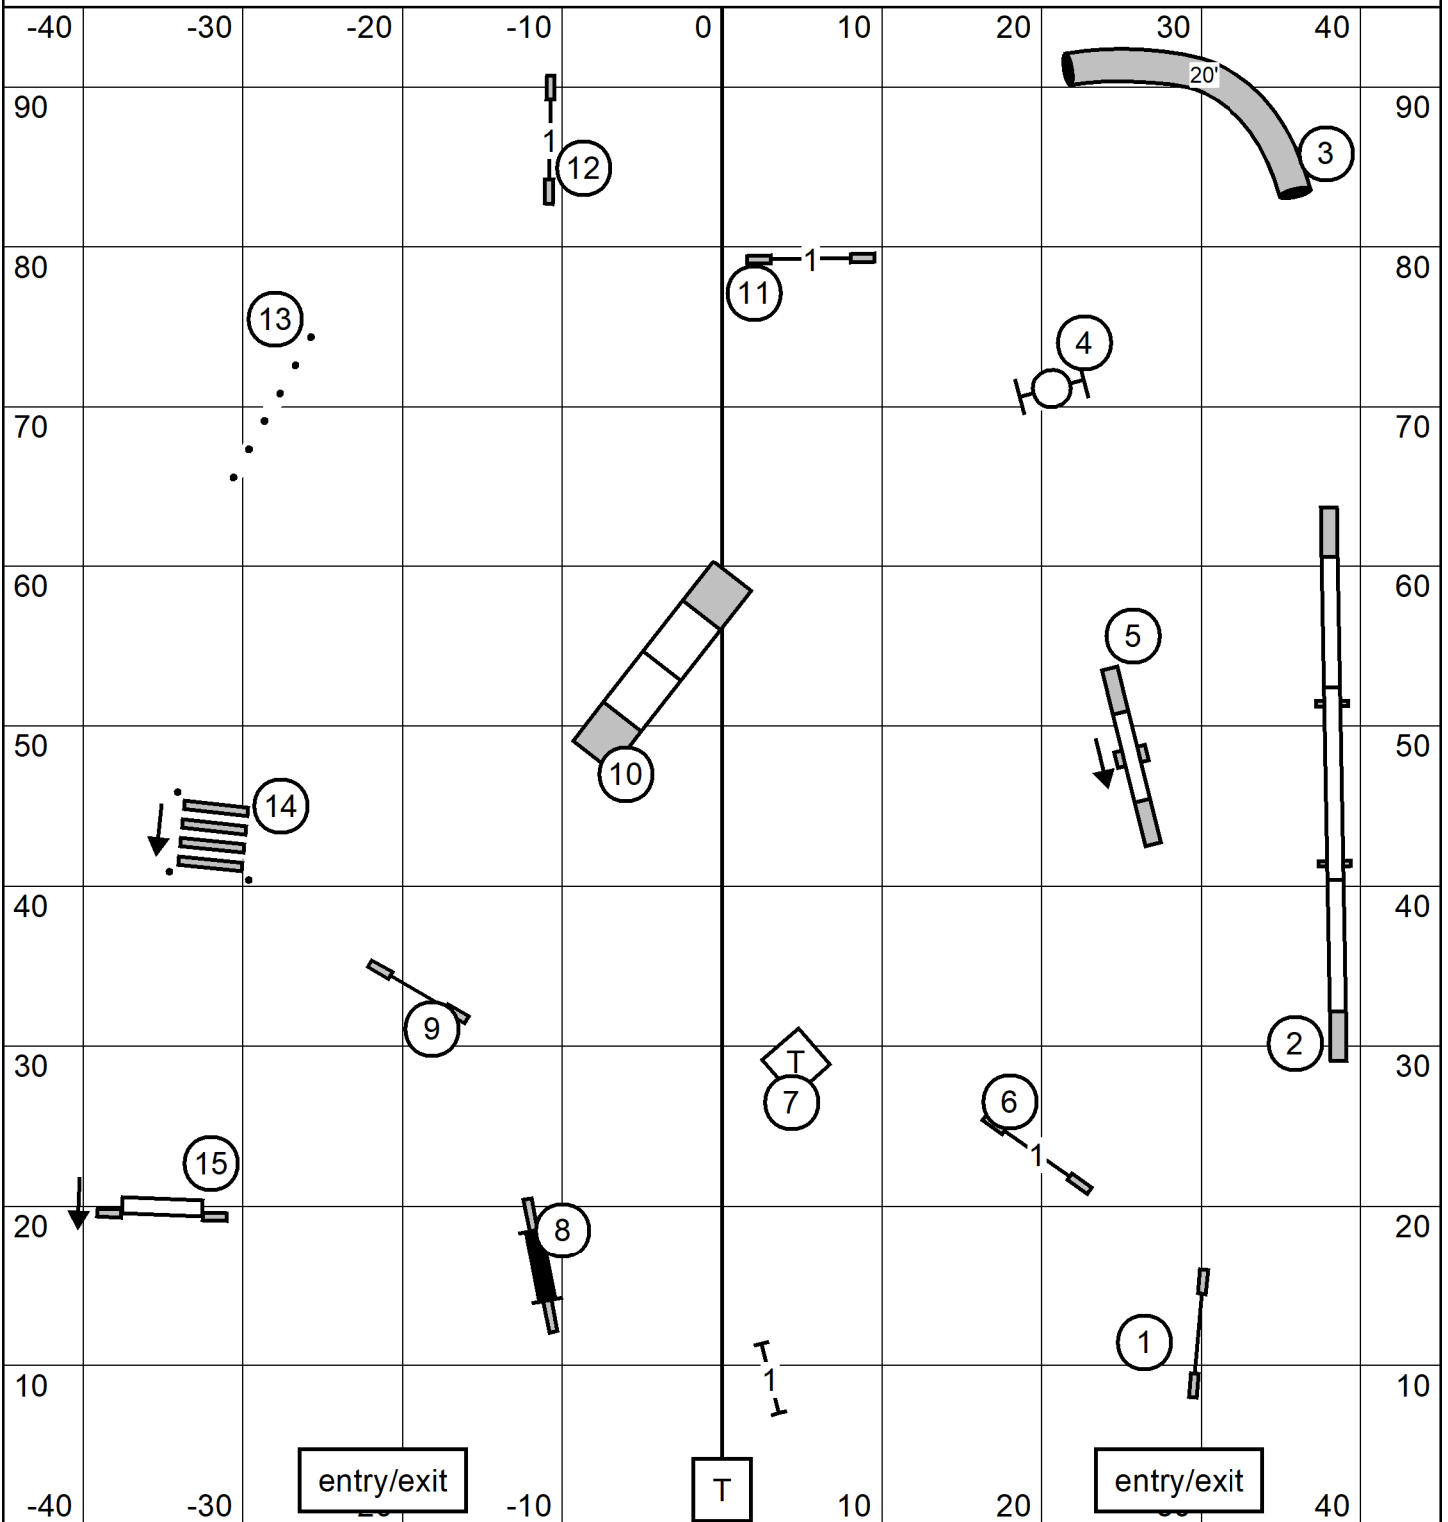

Novice Standard

Capitol Canine Training Club of Springfield, IL
Saturday April 20, 2024
Novice Standard
Judge: Cindy Blanton