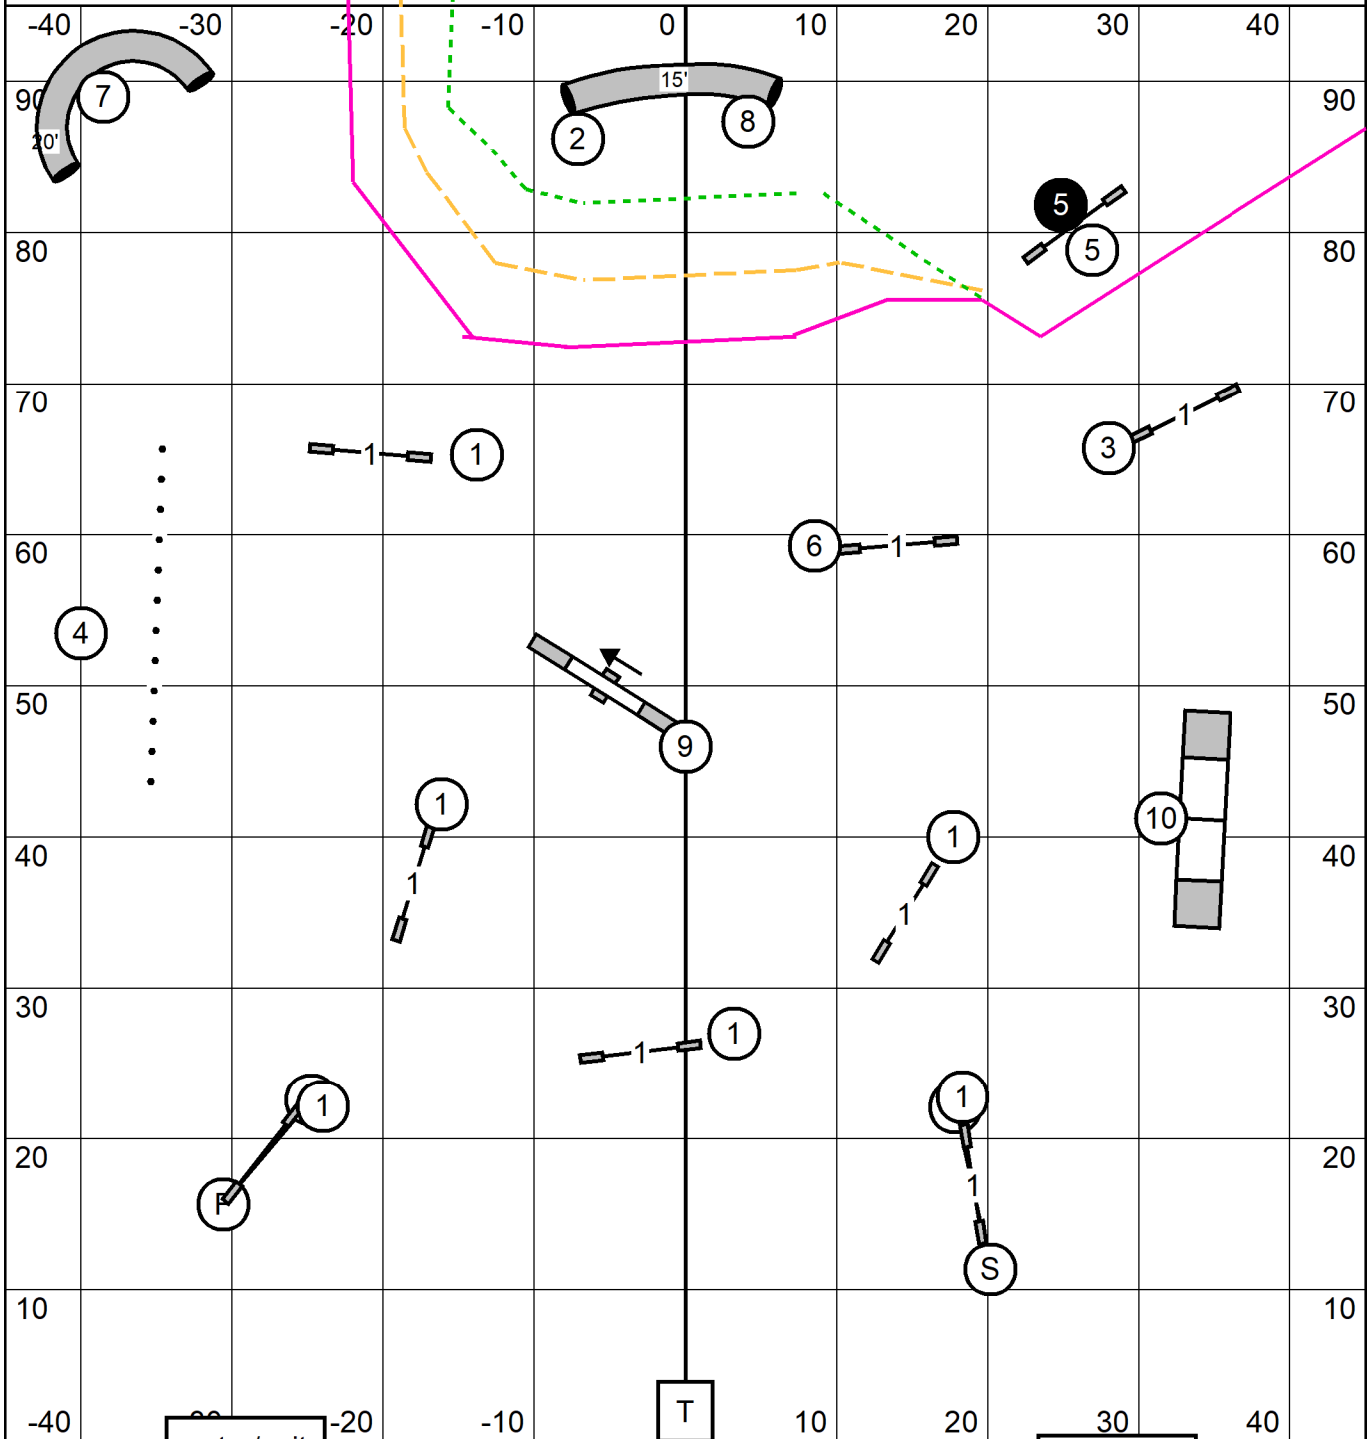

Open = (5) (8) — in flow Pts needed = 22 Novice = (5) (8) in flow Pts needed = 17

Ex-Master = (2) (5) (8) — Pts needed=25

Ex-Master/Open/Novice FAST

Capitol Canine Training Club of Springfield, IL
Saturday April 20, 2024
FAST
Judge: Cindy Blanton

Novice JWW

Capitol Canine Training Club of Springfield, IL
 Saturday April 20, 2024
 Novice JWW
 Judge: Cindy Blanton

Novice Standard

Capitol Canine Training Club of Springfield, IL
 Saturday April 20, 2024
 Novice Standard
 Judge: Cindy Blanton