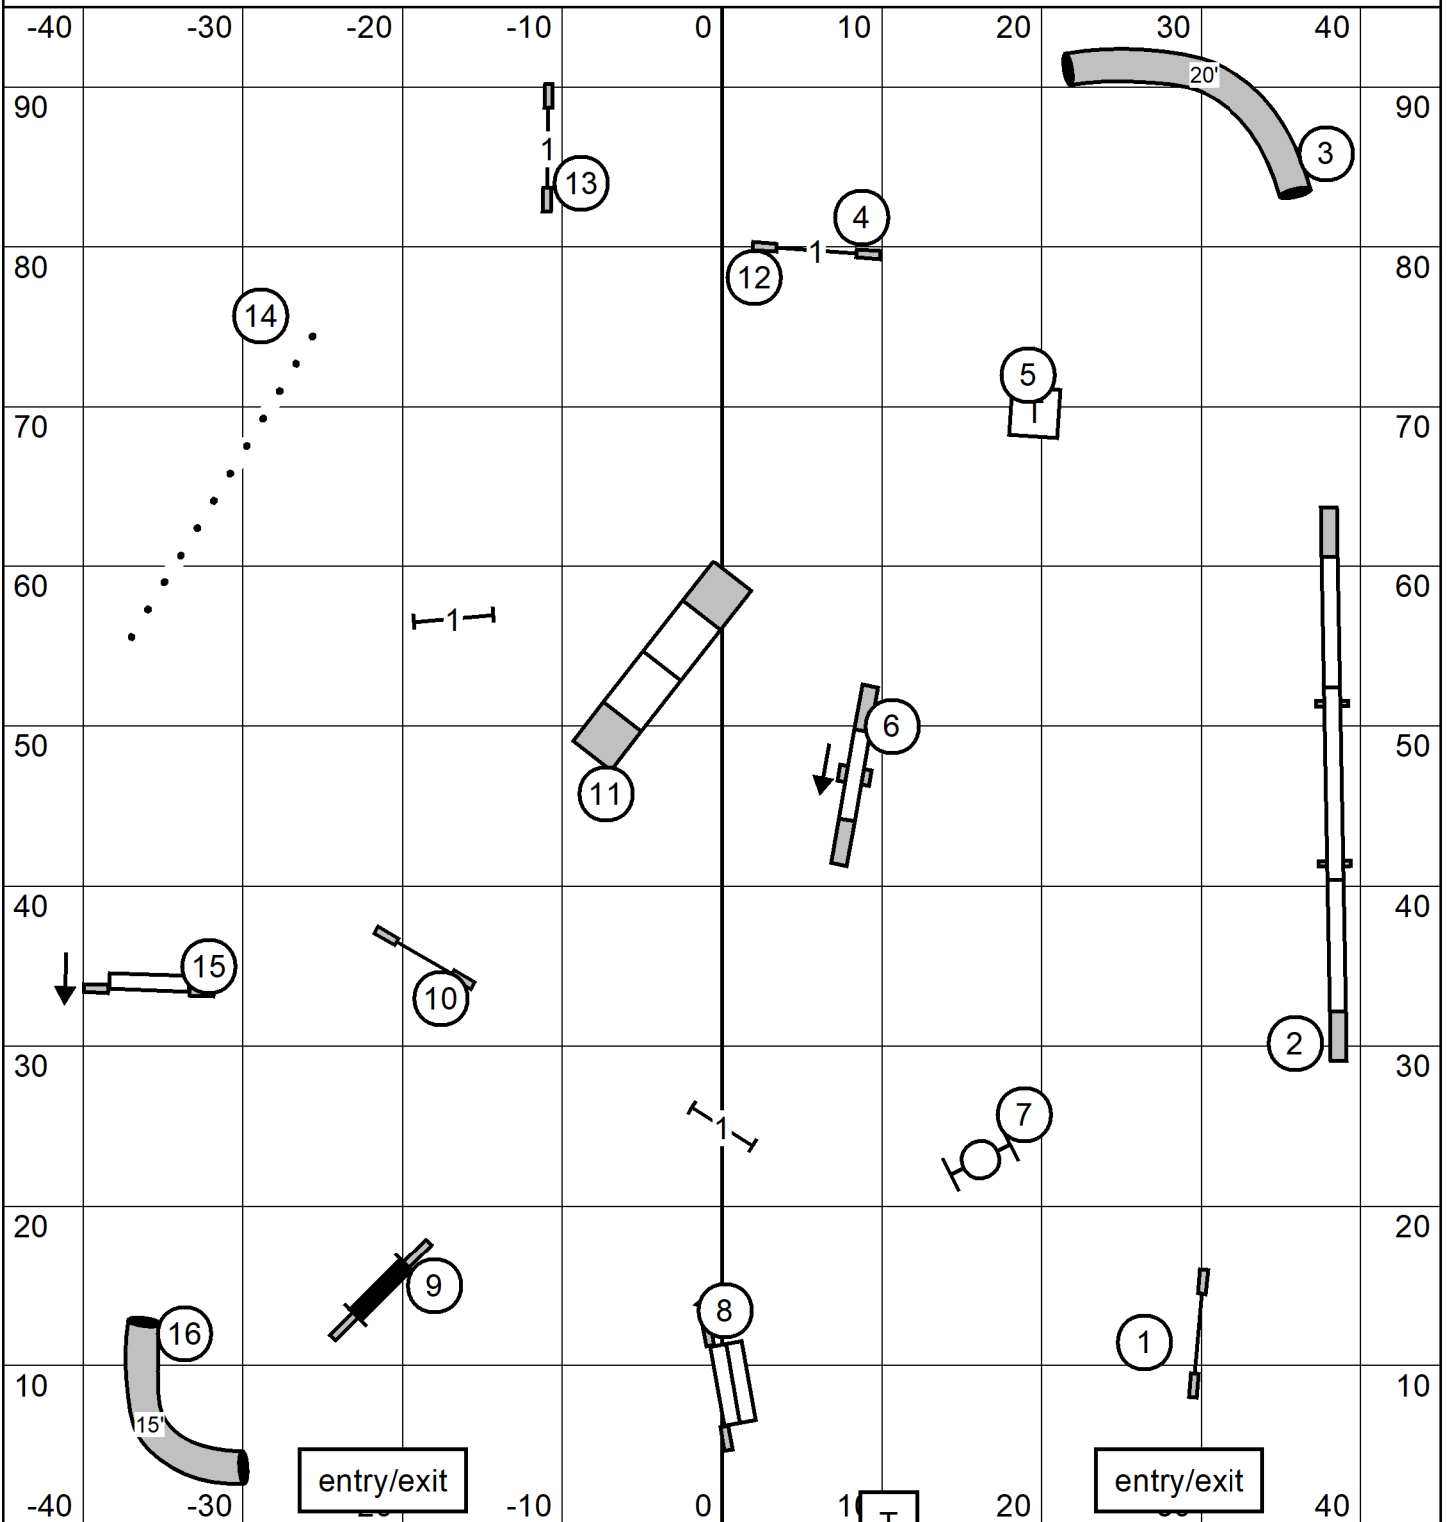

Open Standard

Capitol Canine Training Club of Springfield, IL
Saturday April 20, 2024
Open Standard
Judge: Cindy Blanton