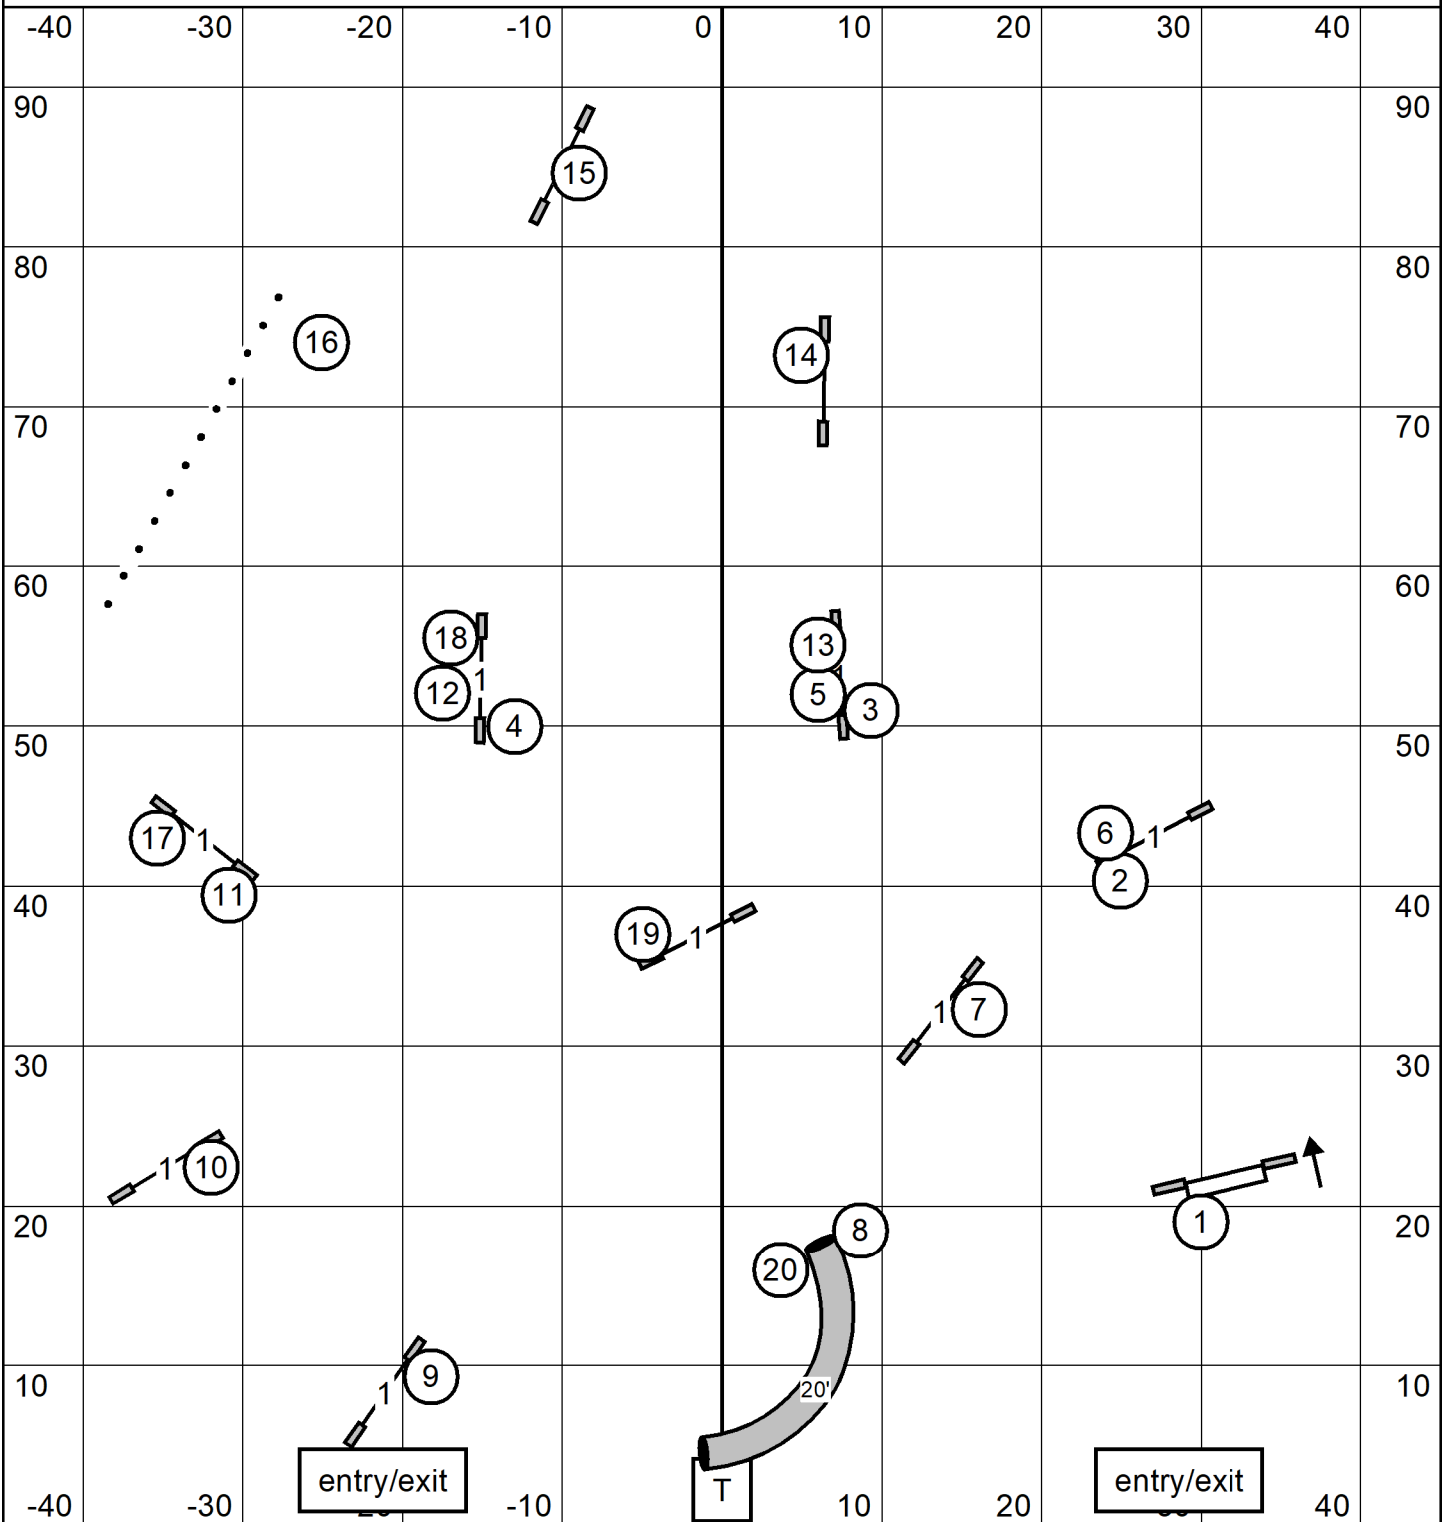

Premier JWW

Capitol Canine Training Club of Springfield, IL
Saturday April 20, 2024
Premier JWW
Judge: Cindy Blanton