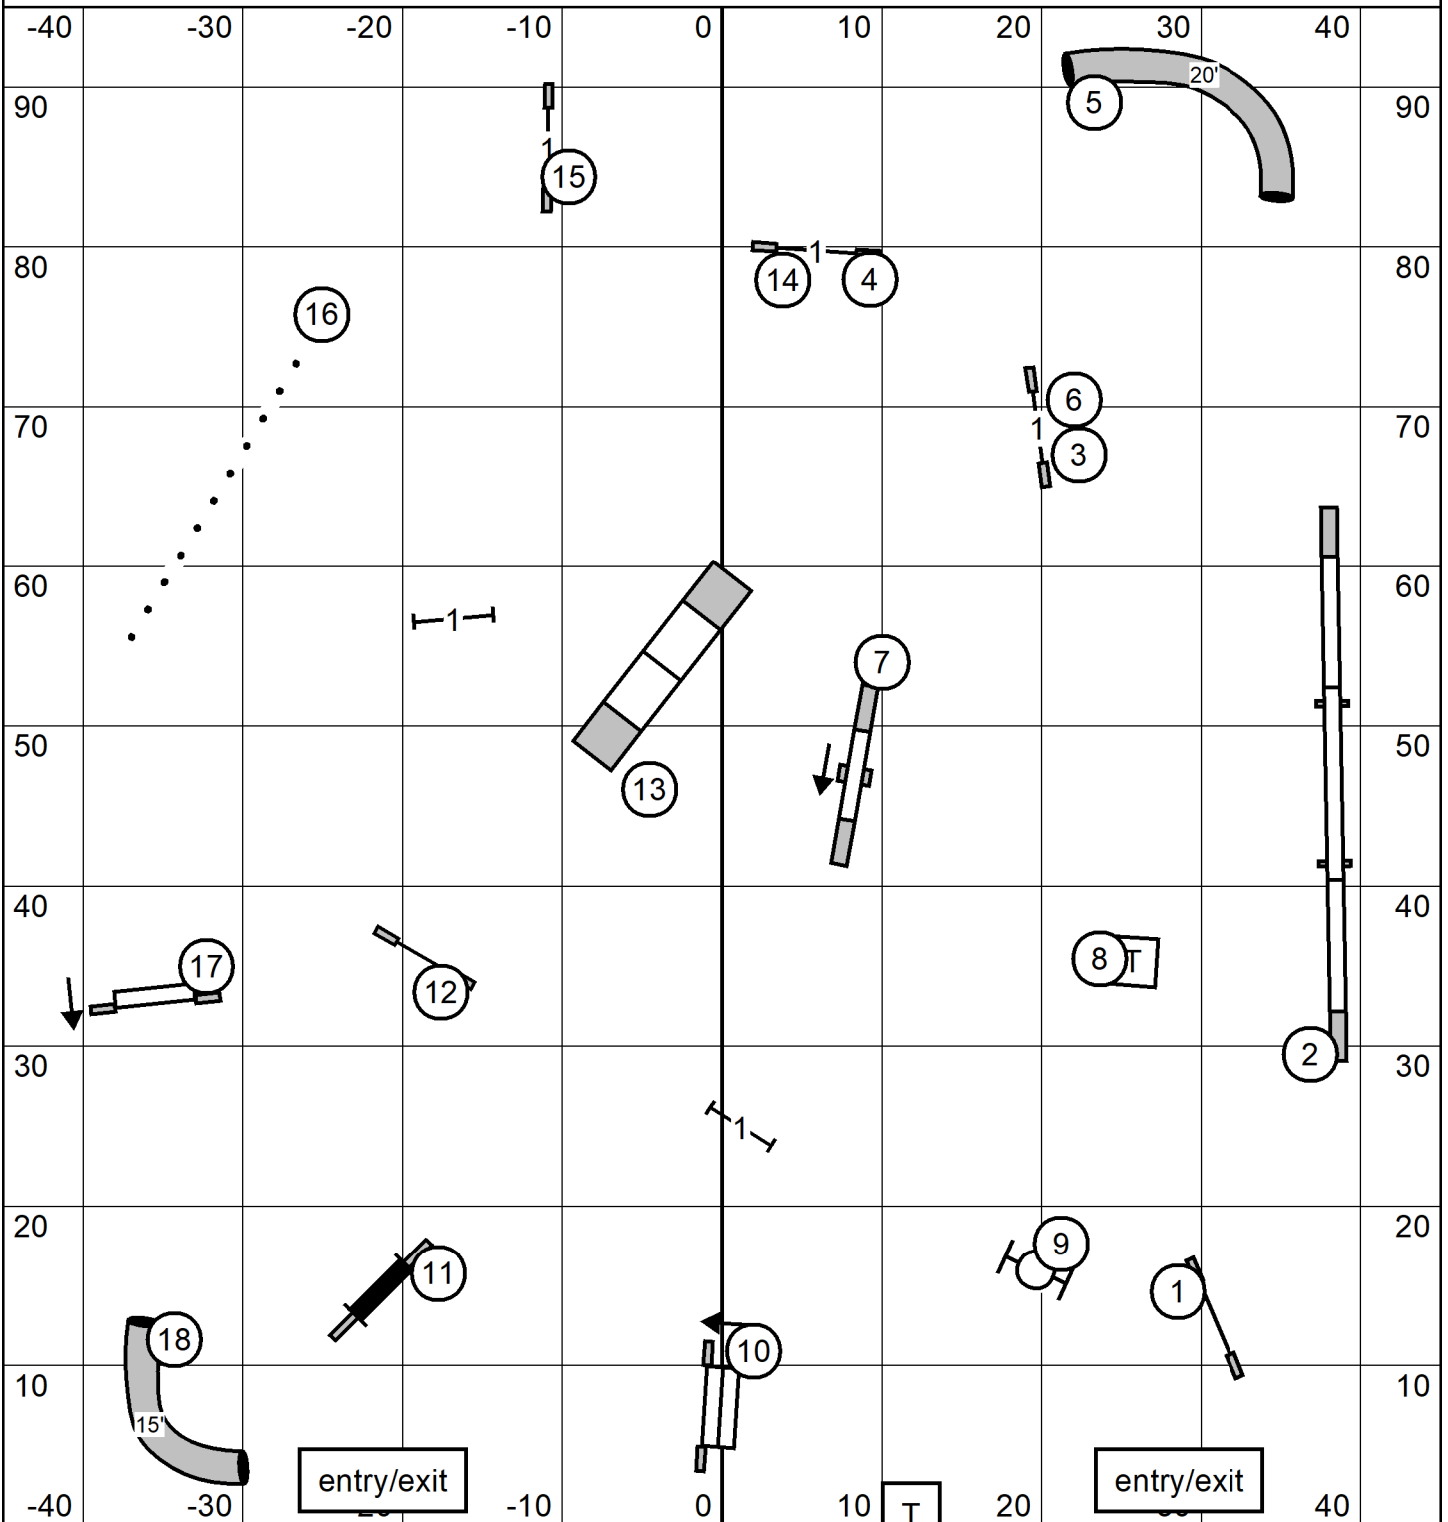

Excellent/Master Standard

Capitol Canine Training Club of Springfield, IL
Saturday April 20, 2024
Excellent/Master Standard
Judge: Cindy Blanton