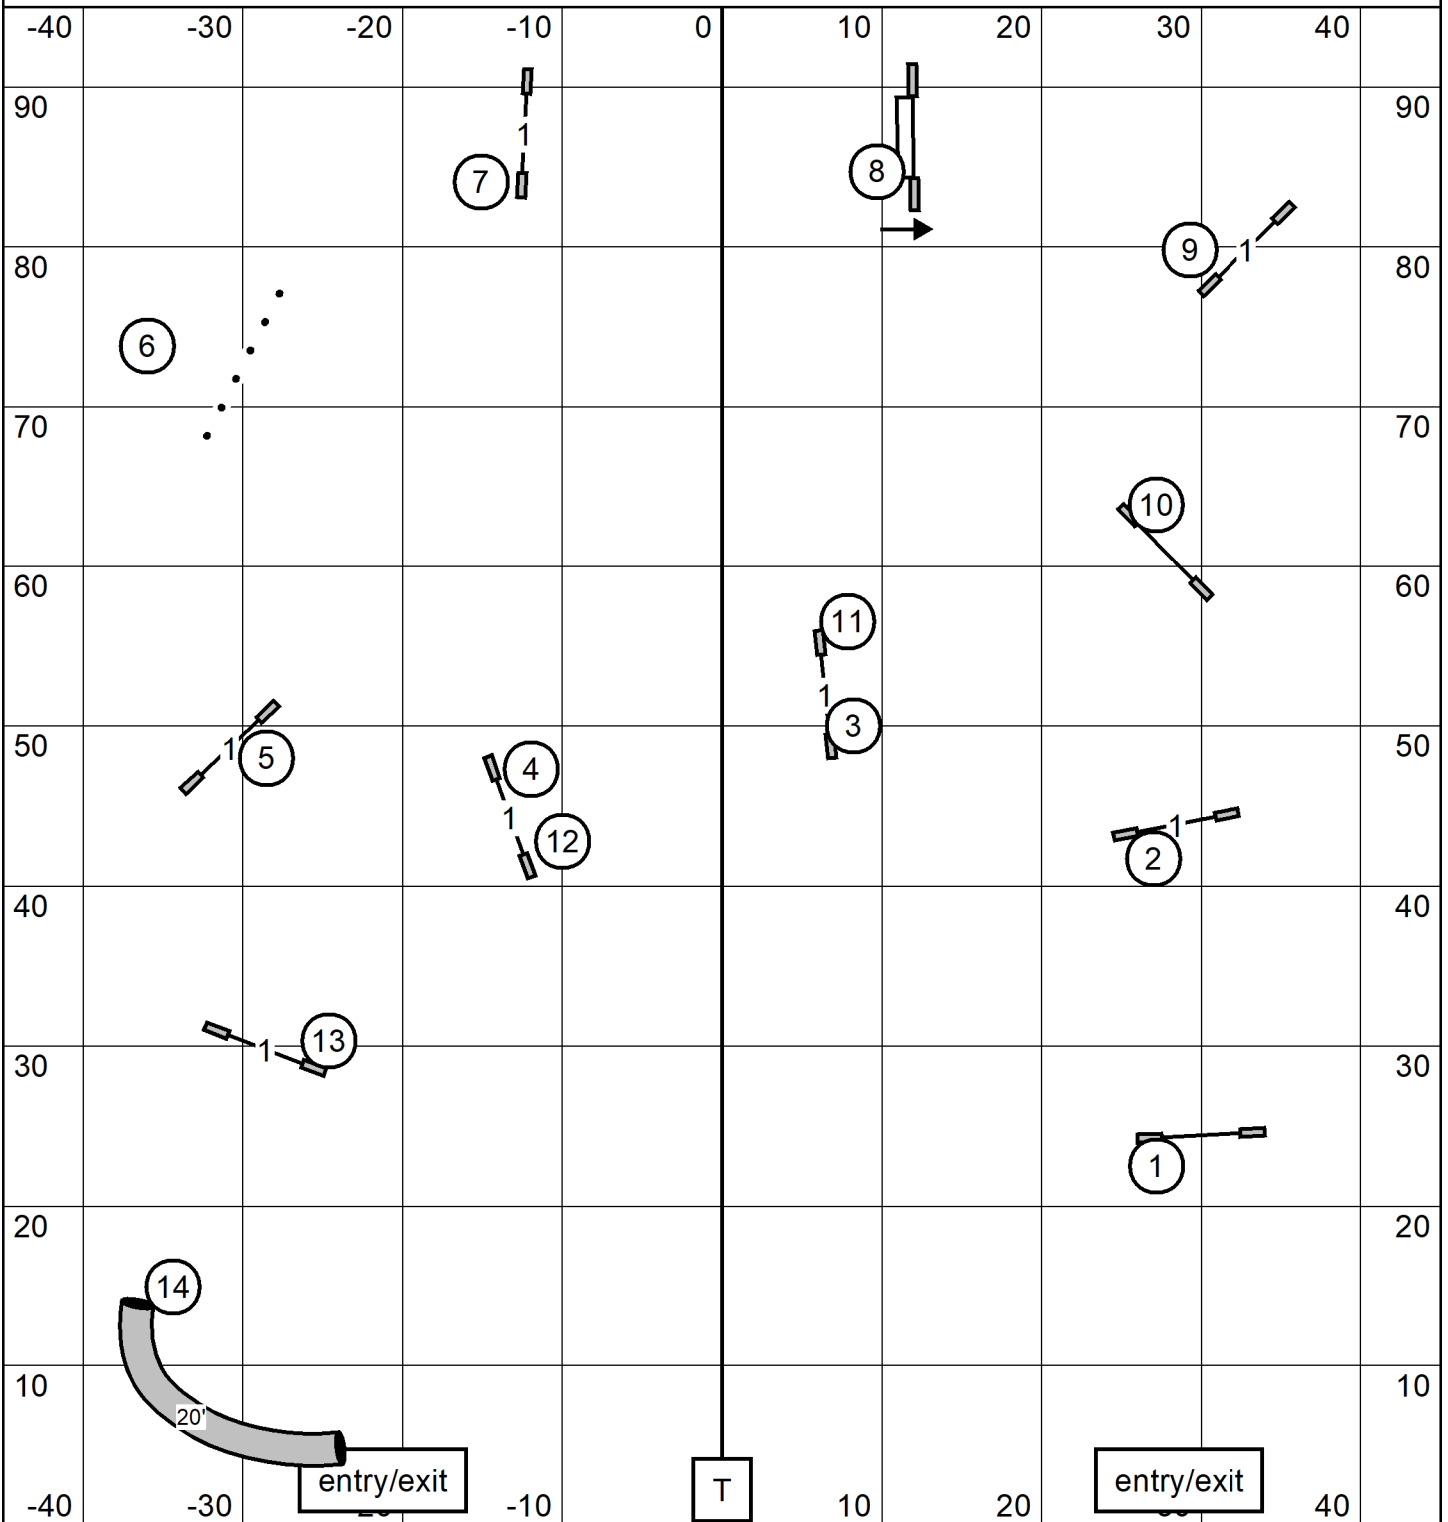

Novice JWW

Capitol Canine Training Club of Springfield, IL
Saturday April 20, 2024
Novice JWW
Judge: Cindy Blanton