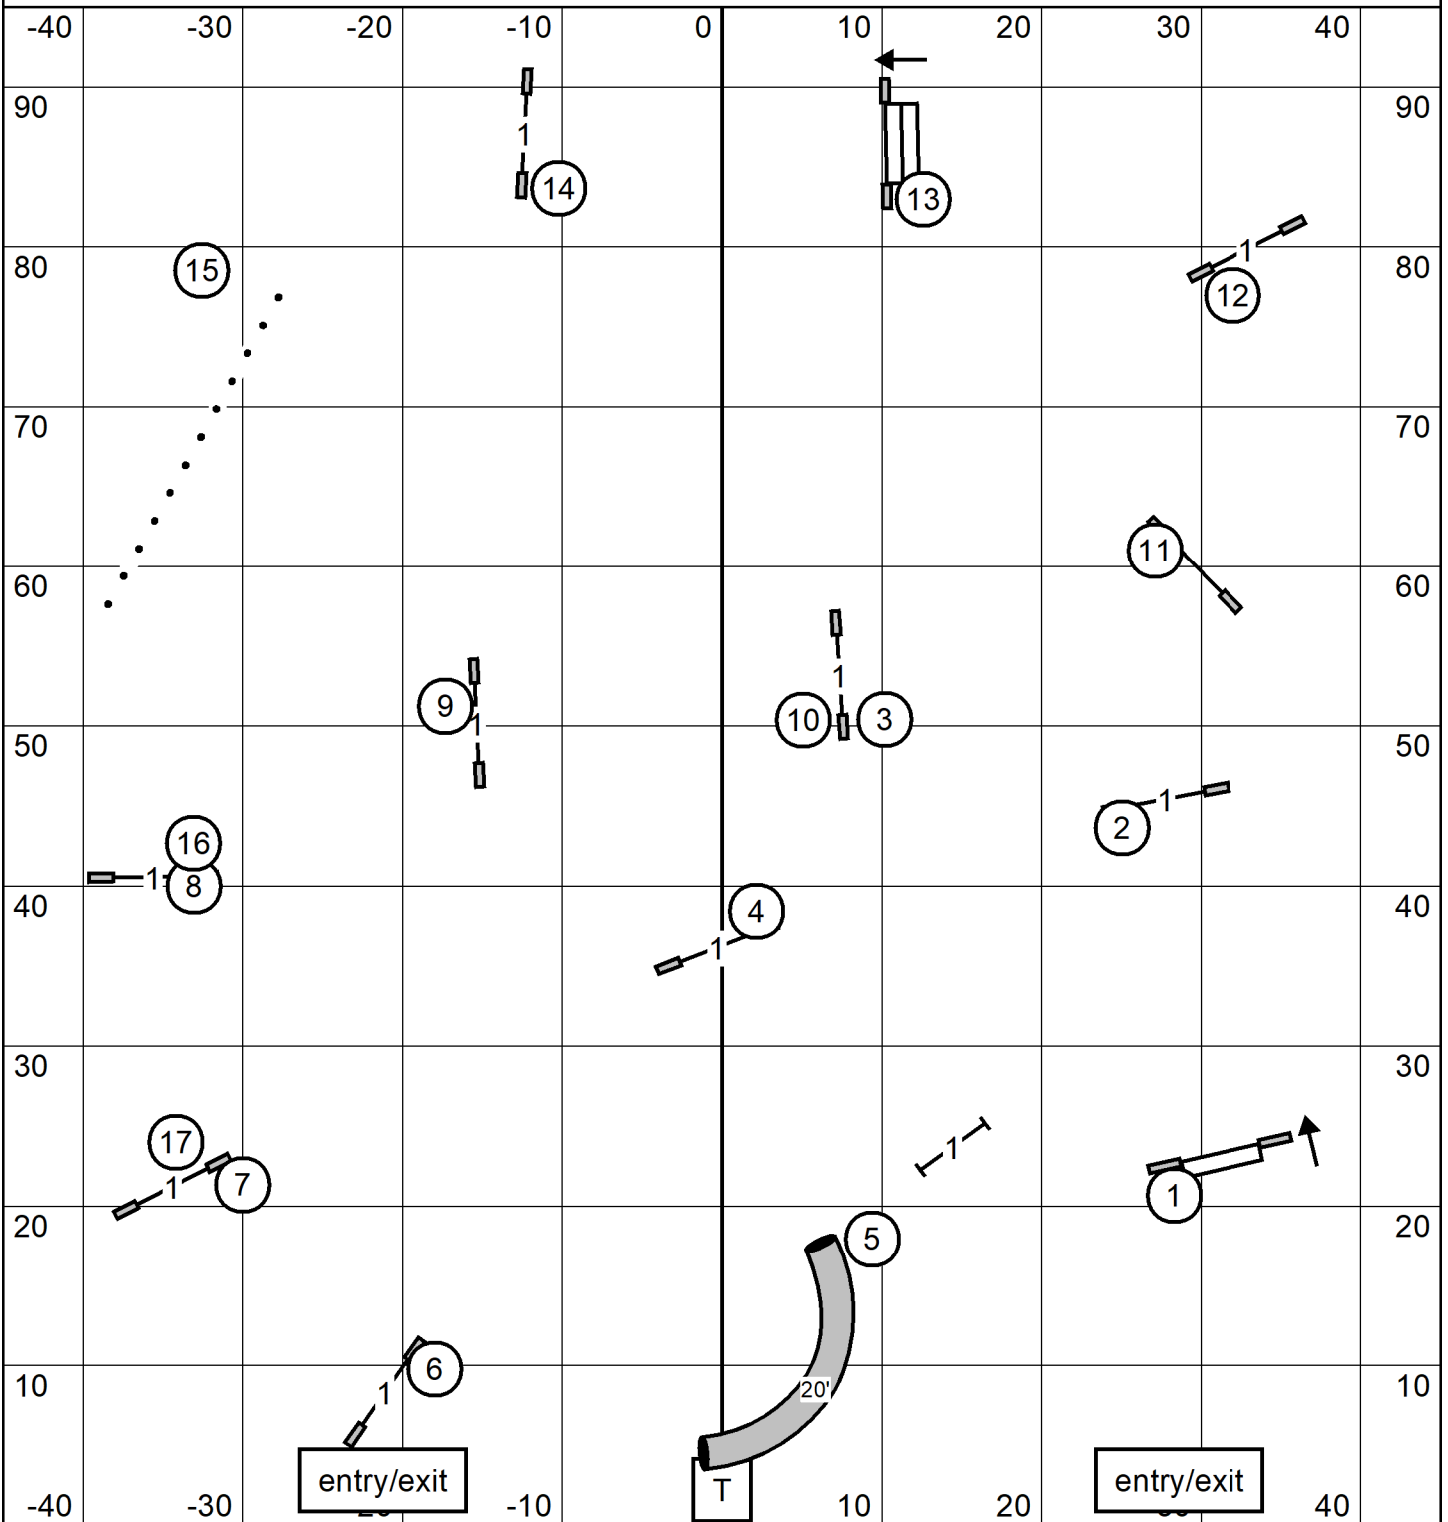

Open JWW

Capitol Canine Training Club of Springfield, IL
Saturday April 20, 2024
Open JWW
Judge: Cindy Blanton