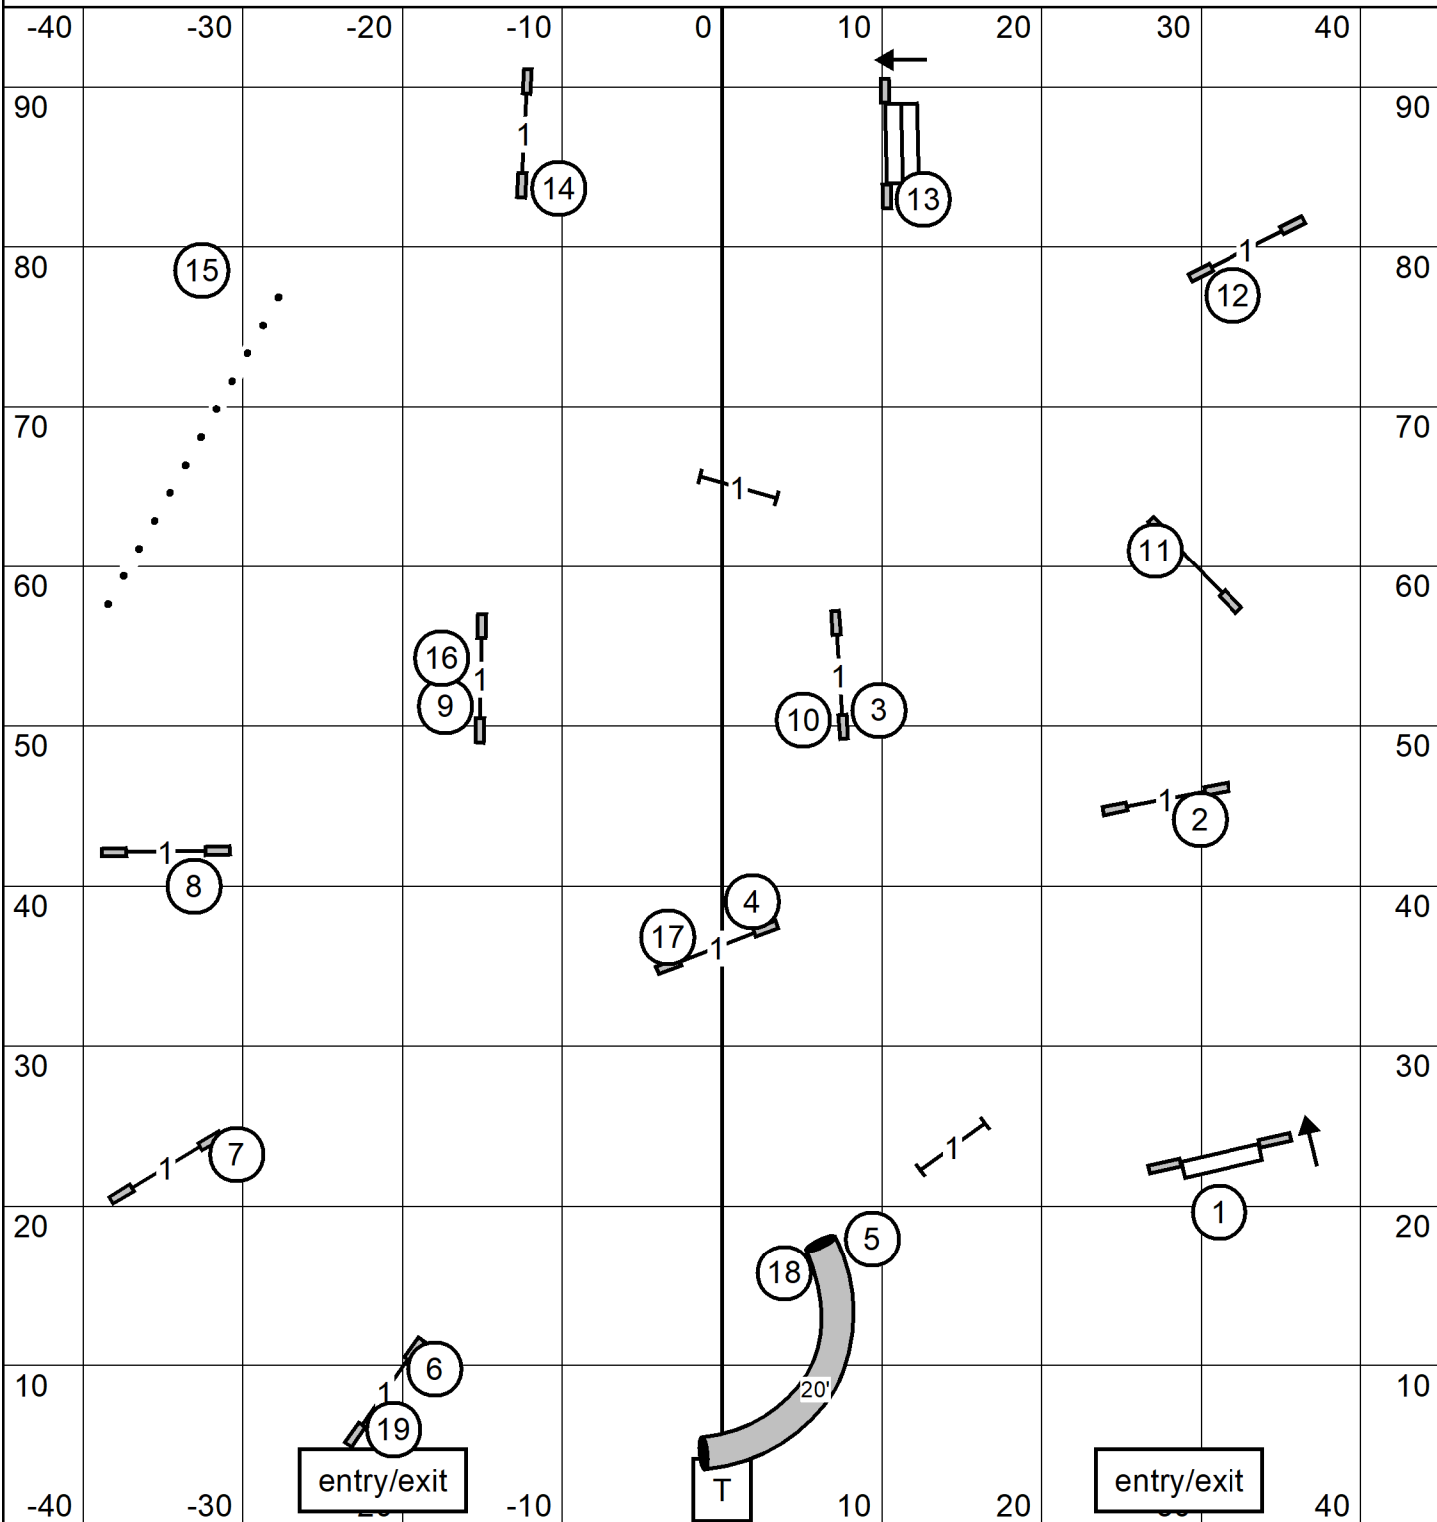

Excellent/Master JWW

Capitol Canine Training Club of Springfield, IL
Saturday April 20, 2024
Excellent/Master JWW
Judge: Cindy Blanton