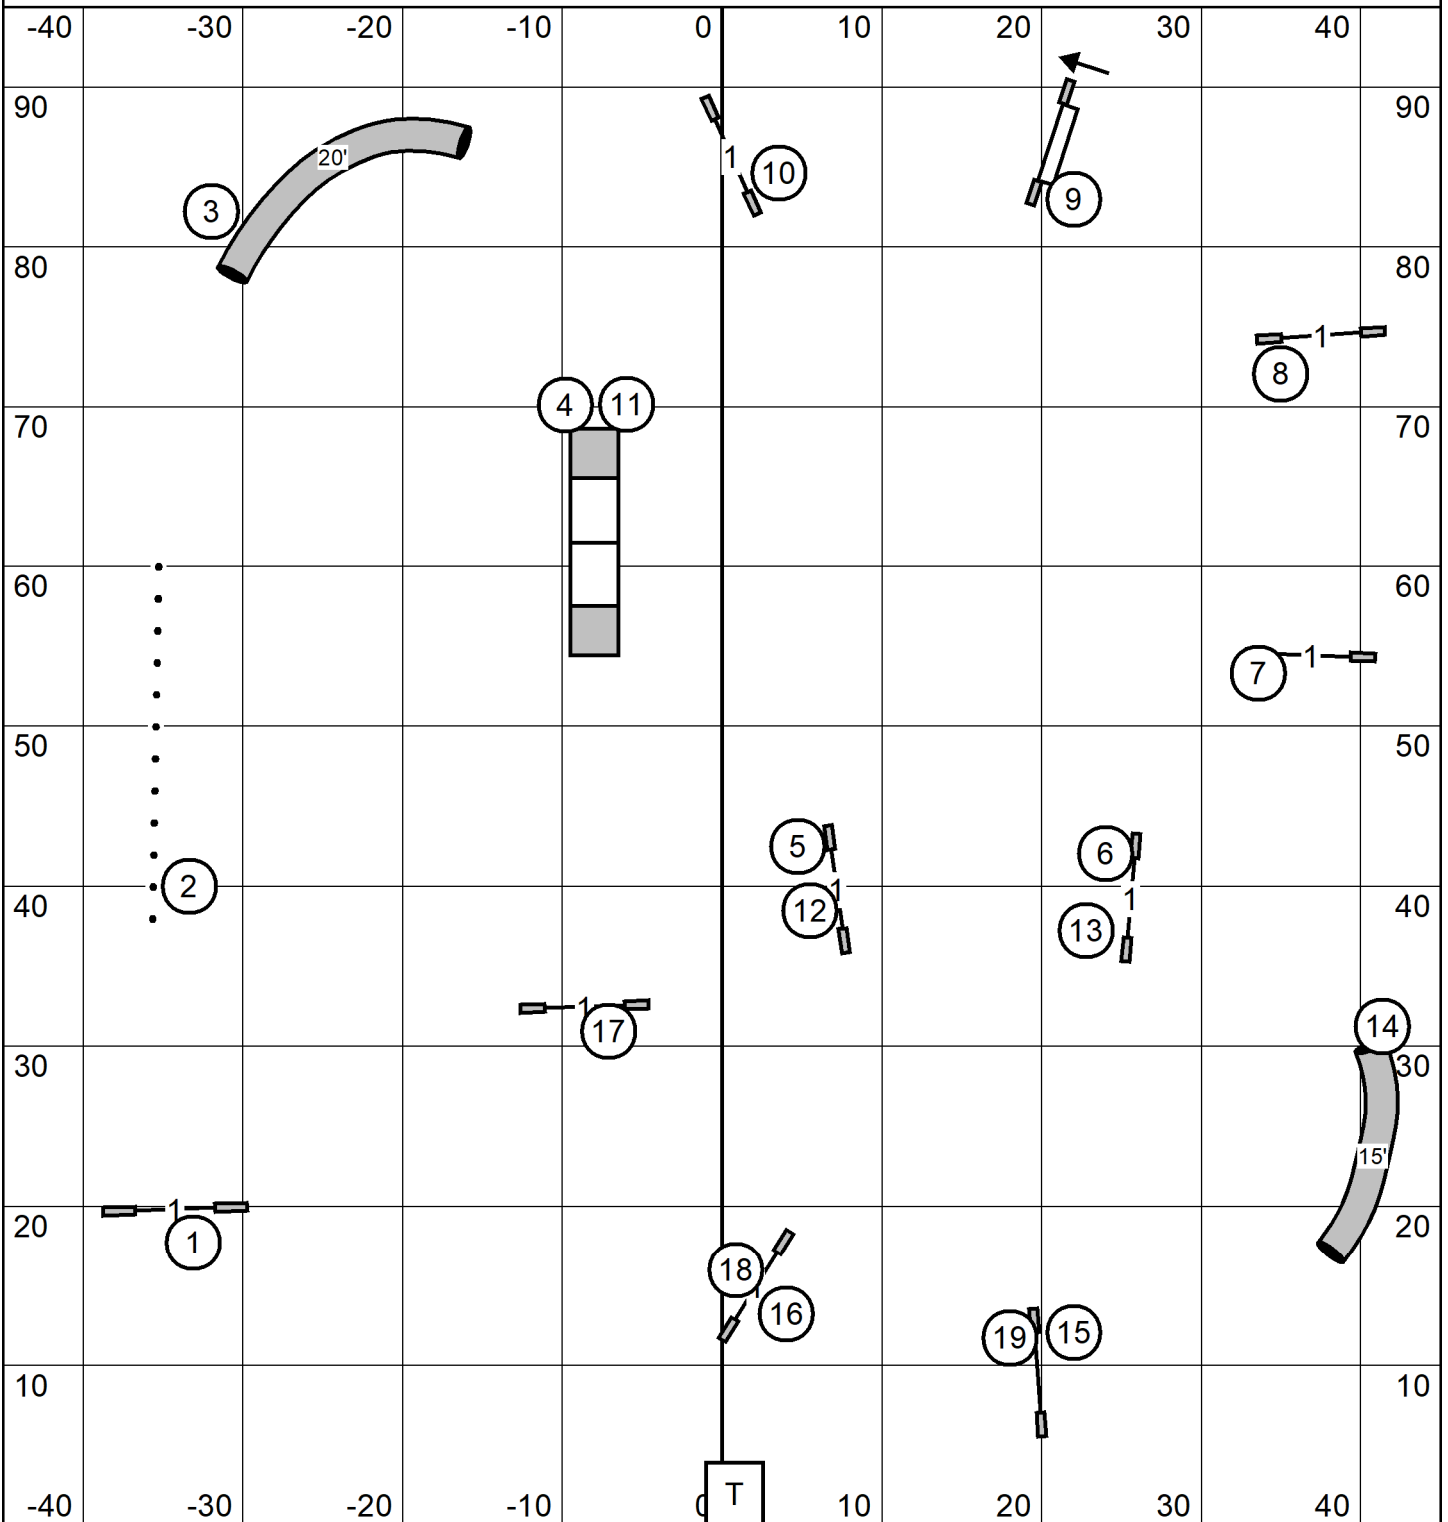

T2B

entry/exit

Capitol Canine Training Club of Springfield, IL
 Sunday April 21, 2024
 T2B
 Judge: Cindy Blanton

entry/exit

Premier Standard

entry/exit

Capitol Canine Training Club of Springfield, IL
 Sunday April 21, 2024
 Premier Standard
 Judge: Cindy Blanton