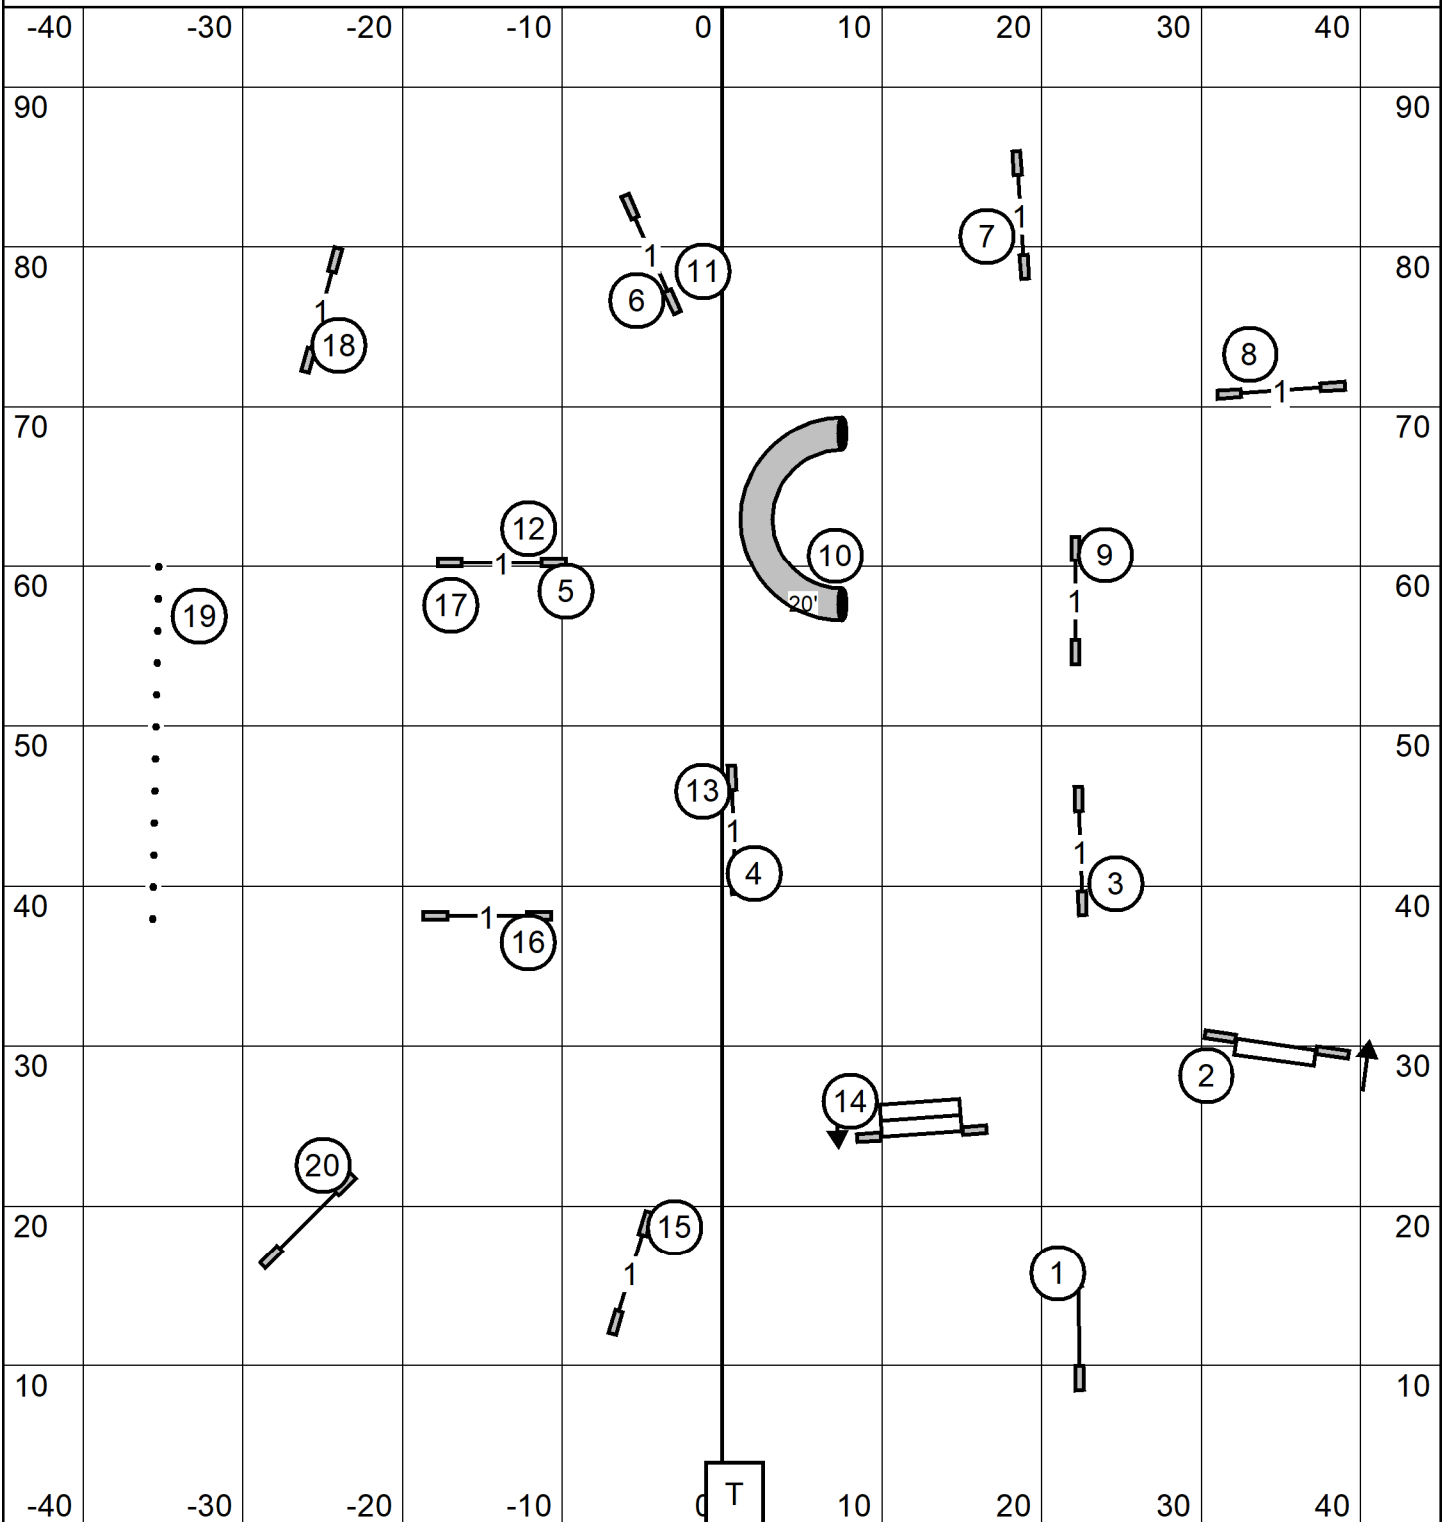

entry/exit

Novice Standard

entry/exit

Capitol Canine Training Club of Springfield, IL
 Sunday April 21, 2024
 Novice Standard
 Judge: Cindy Blanton

entry/exit

Excellent/Master JWW

entry/exit Capitol Canine Training Club of Springfield, IL entry/exit