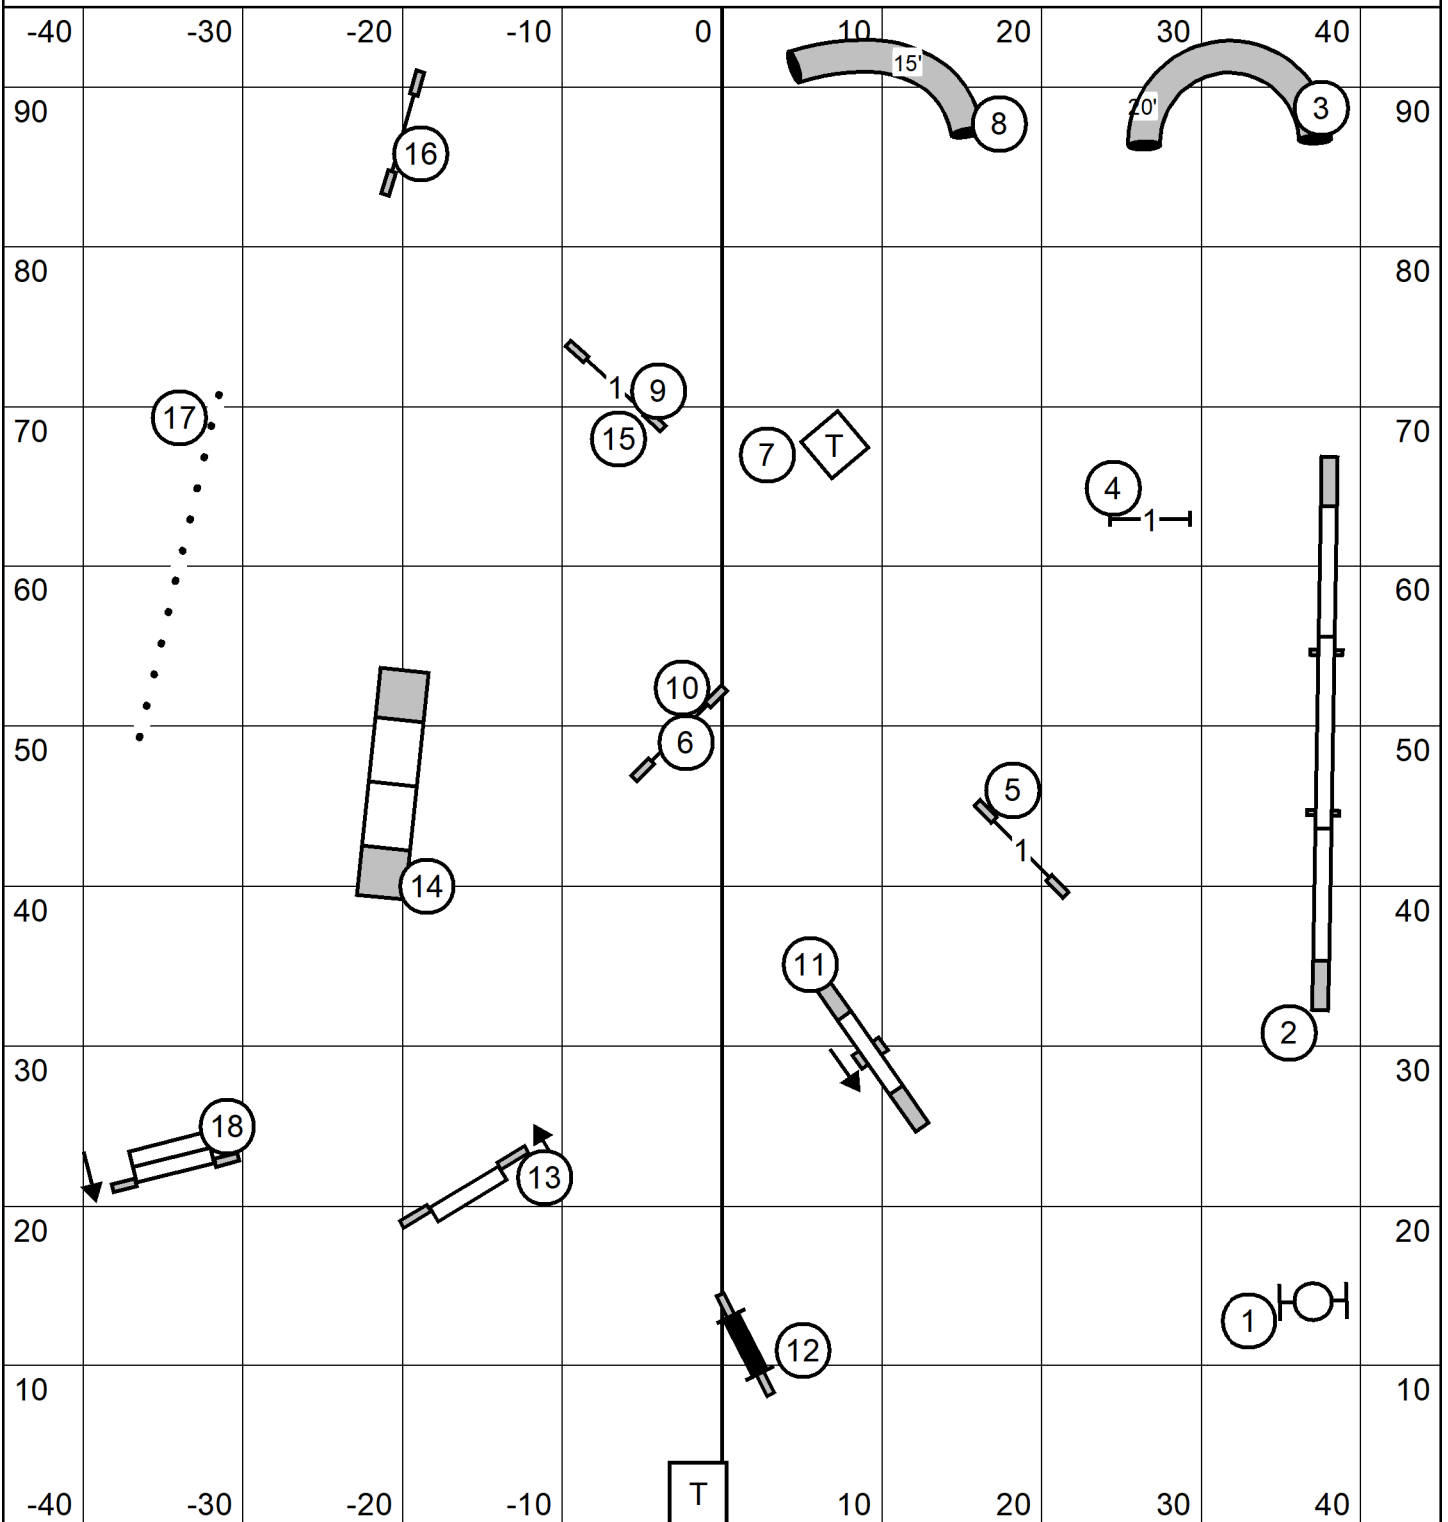

entry/exit

Excellent/Master Standard

entry/exit

Capitol Canine Training Club of Springfield, IL
 Sunday April 21, 2024
 Excellent/Master Standard
 Judge: Cindy Blanton

entry/exit

Open Standard

entry/exit

Capitol Canine Training Club of Springfield, IL
Sunday April 21, 2024
Open Standard
Judge: Cindy Blanton