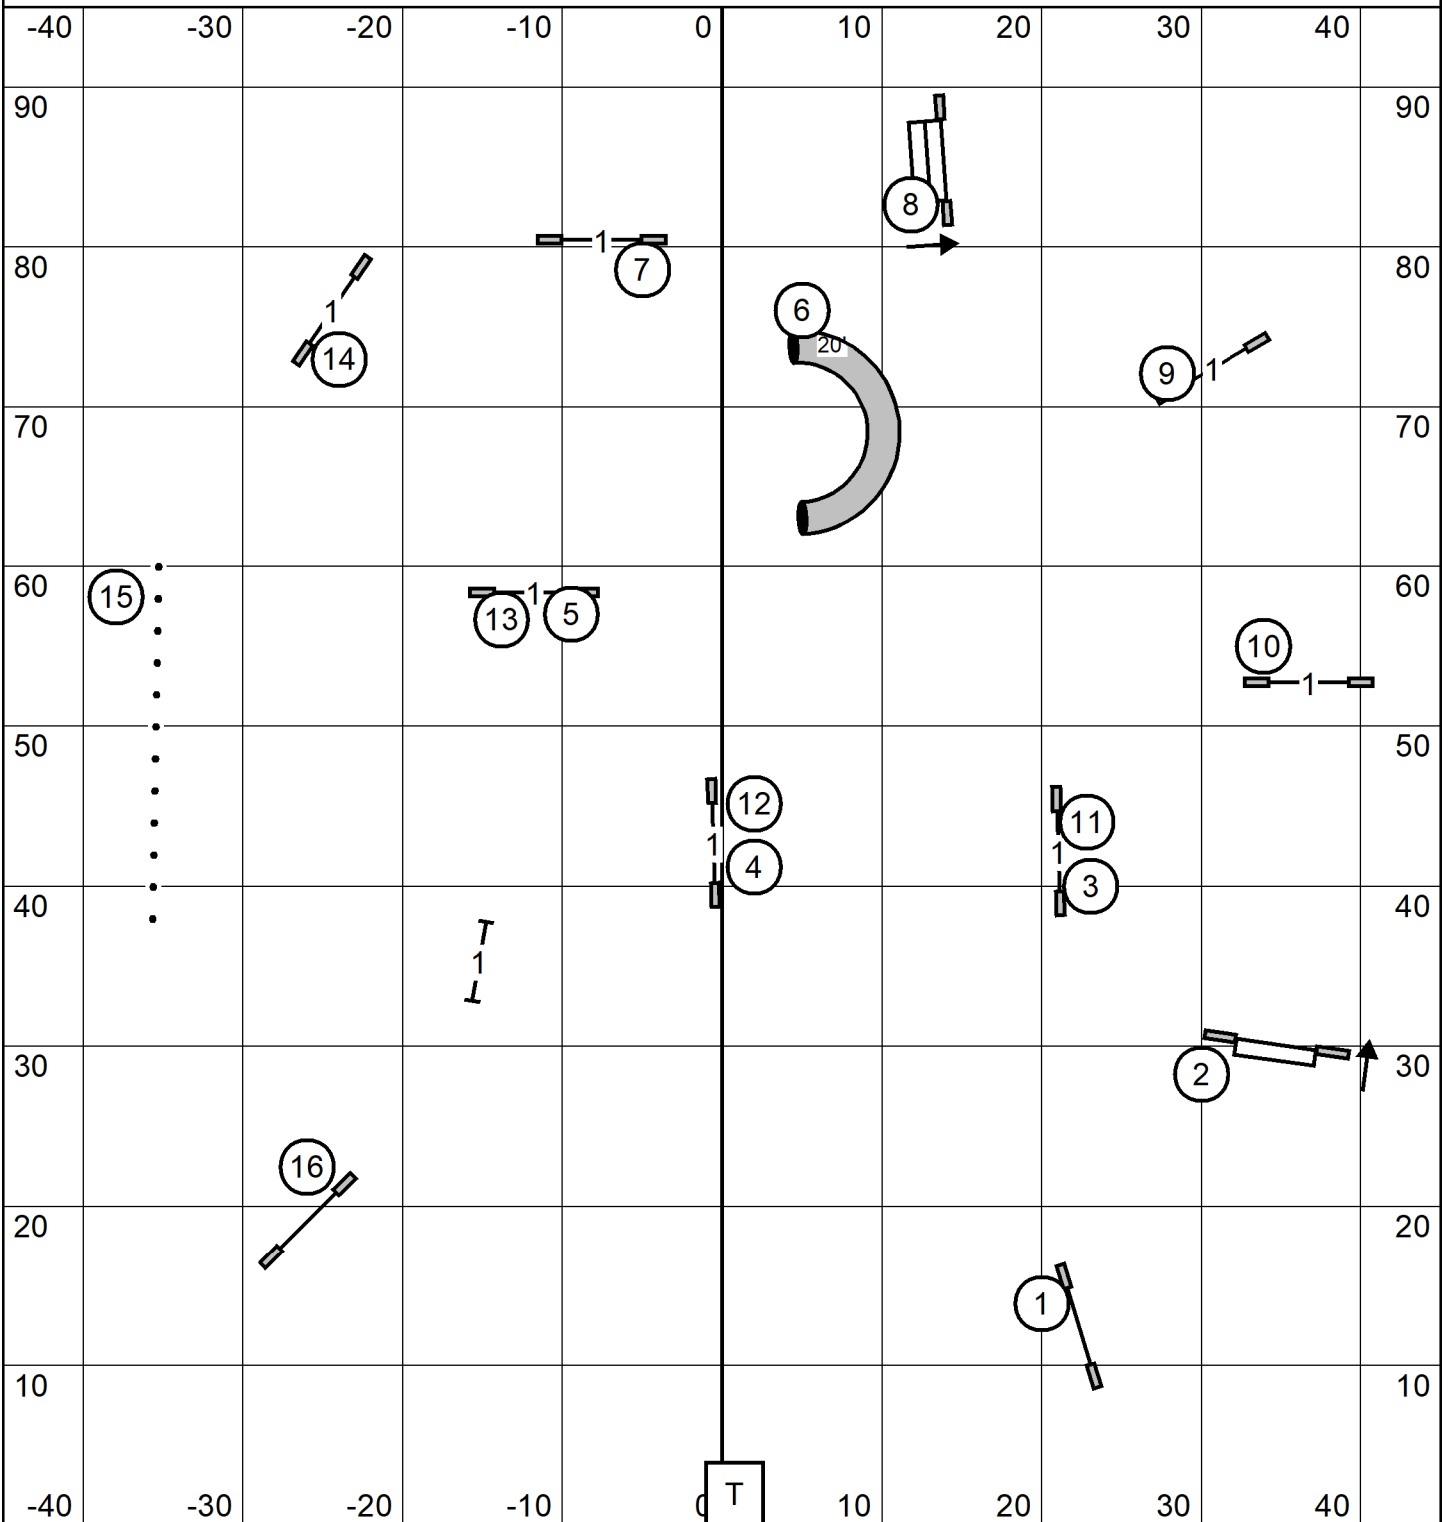

Open JWW

entry/exit Capitol Canine Training Club of Springfield, IL entry/exit

Sunday April 21, 2024
Open JWW
Judge: Cindy Blanton