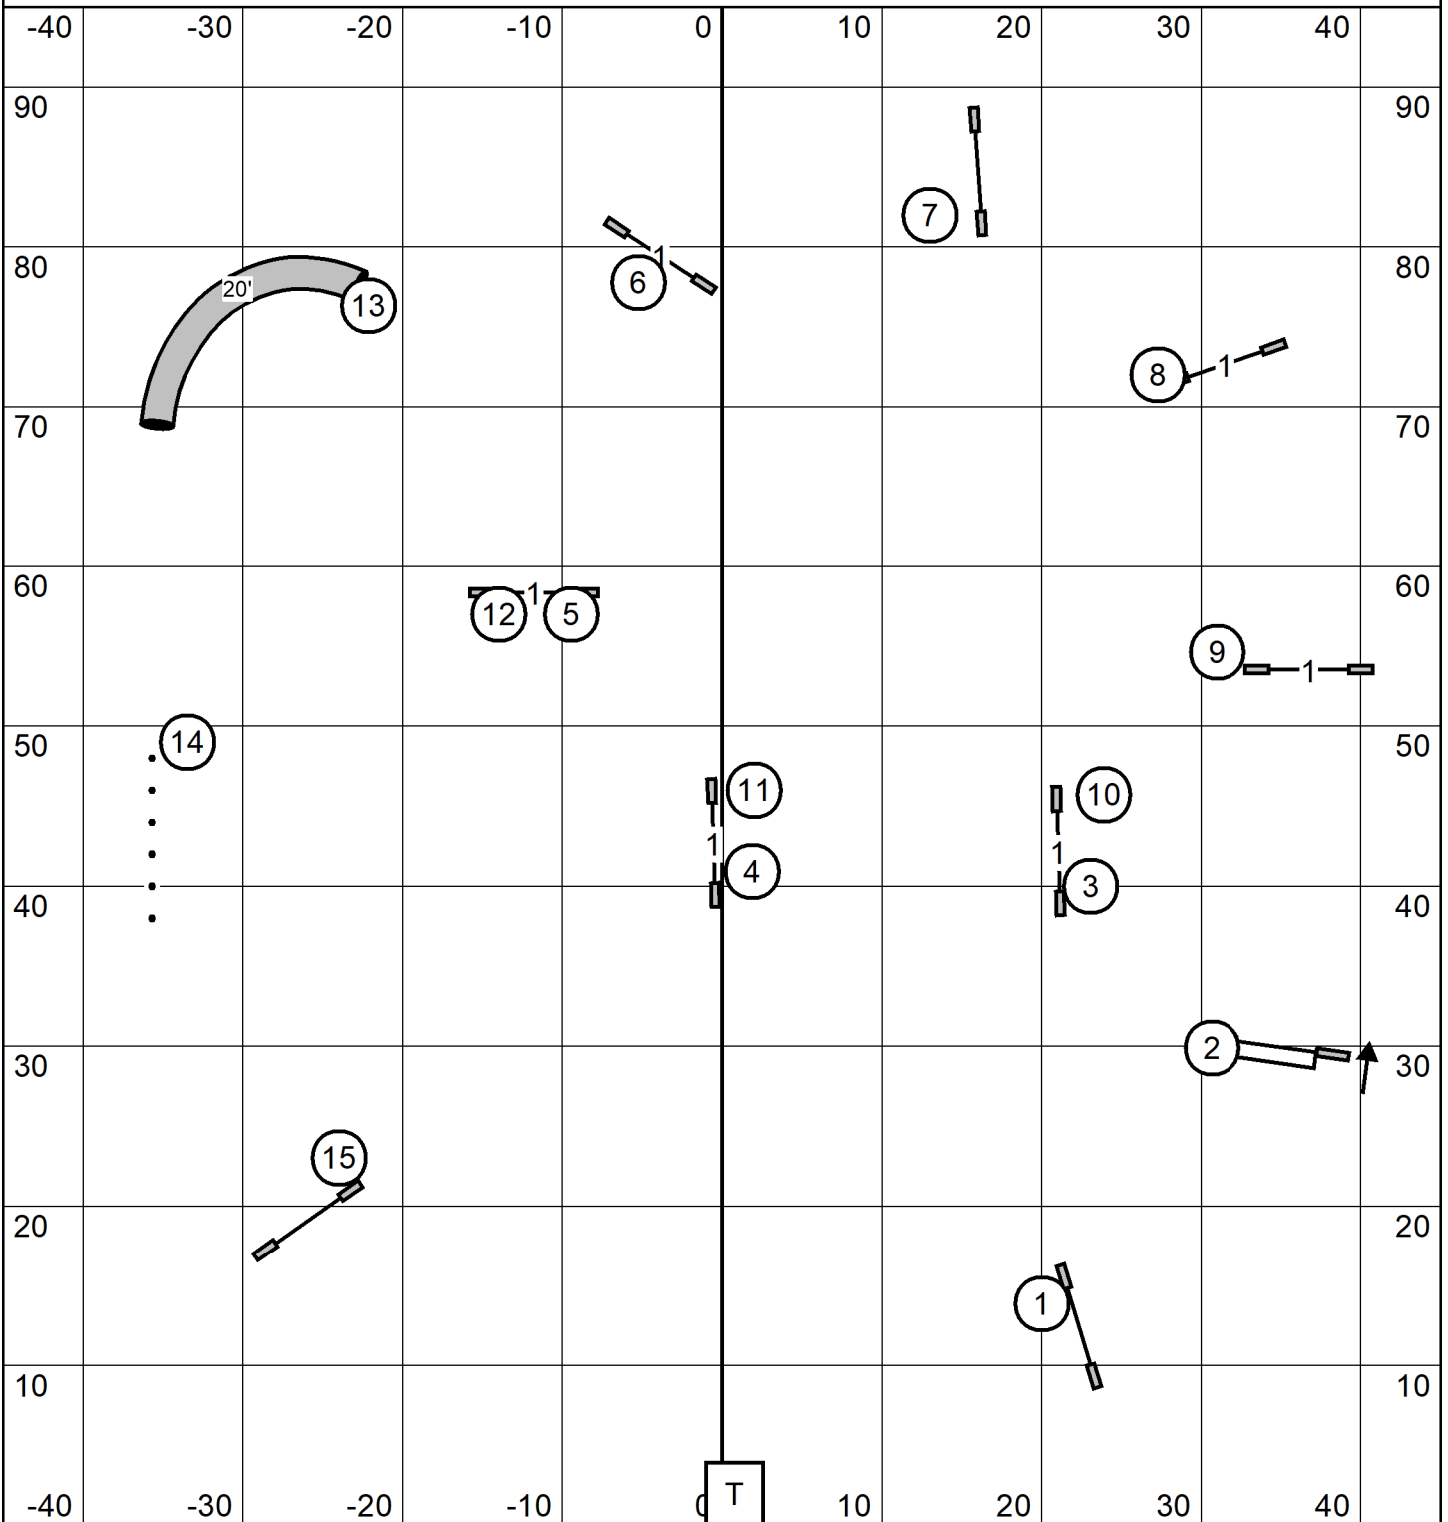

Sunday April 21, 2024
 Excellent/Master JWW
 Judge: Cindy Blanton

Open JWW

entry/exit Capitol Canine Training Club of Springfield, IL entry/exit

Sunday April 21, 2024
 Open JWW
 Judge: Cindy Blanton

Novice JWW