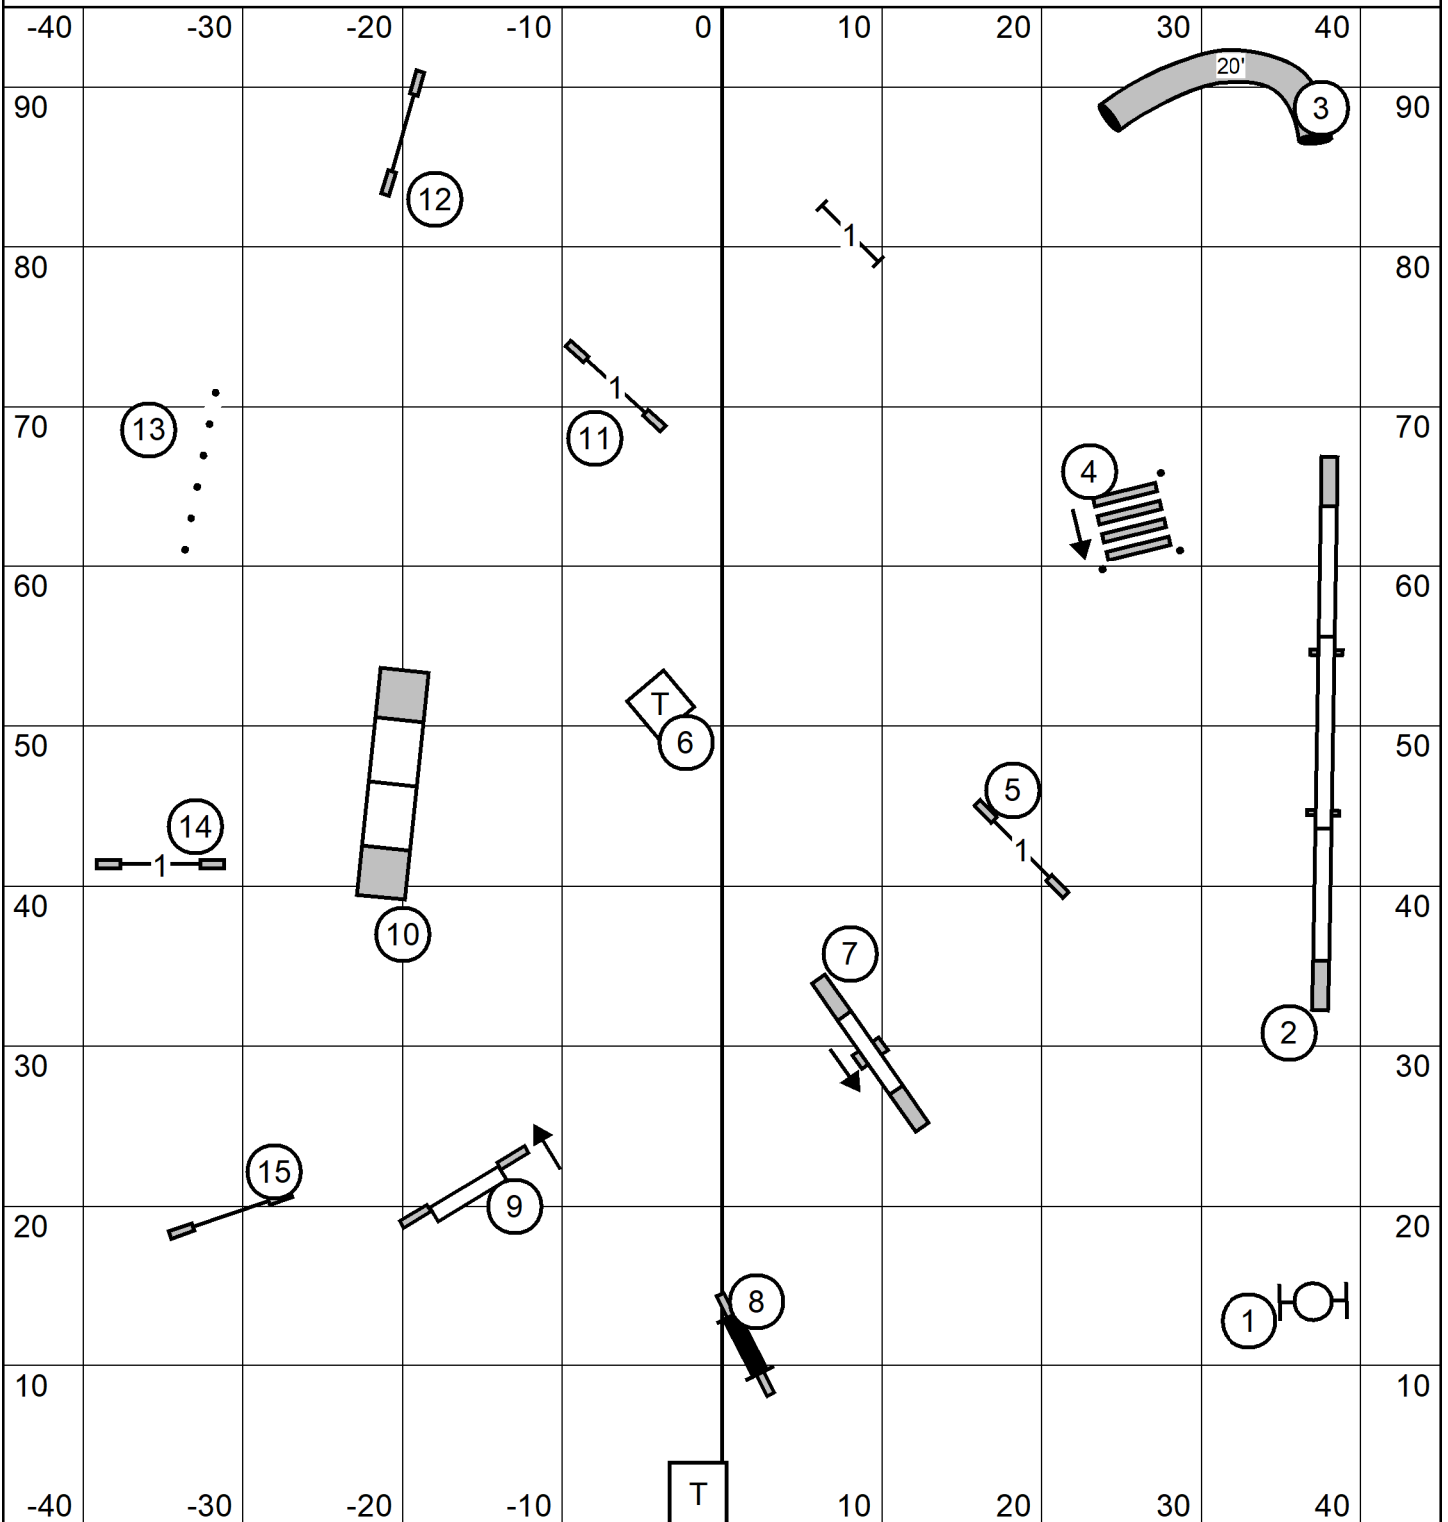

Novice Standard

entry/exit

Capitol Canine Training Club of Springfield, IL
Sunday April 21, 2024
Novice Standard
Judge: Cindy Blanton

entry/exit