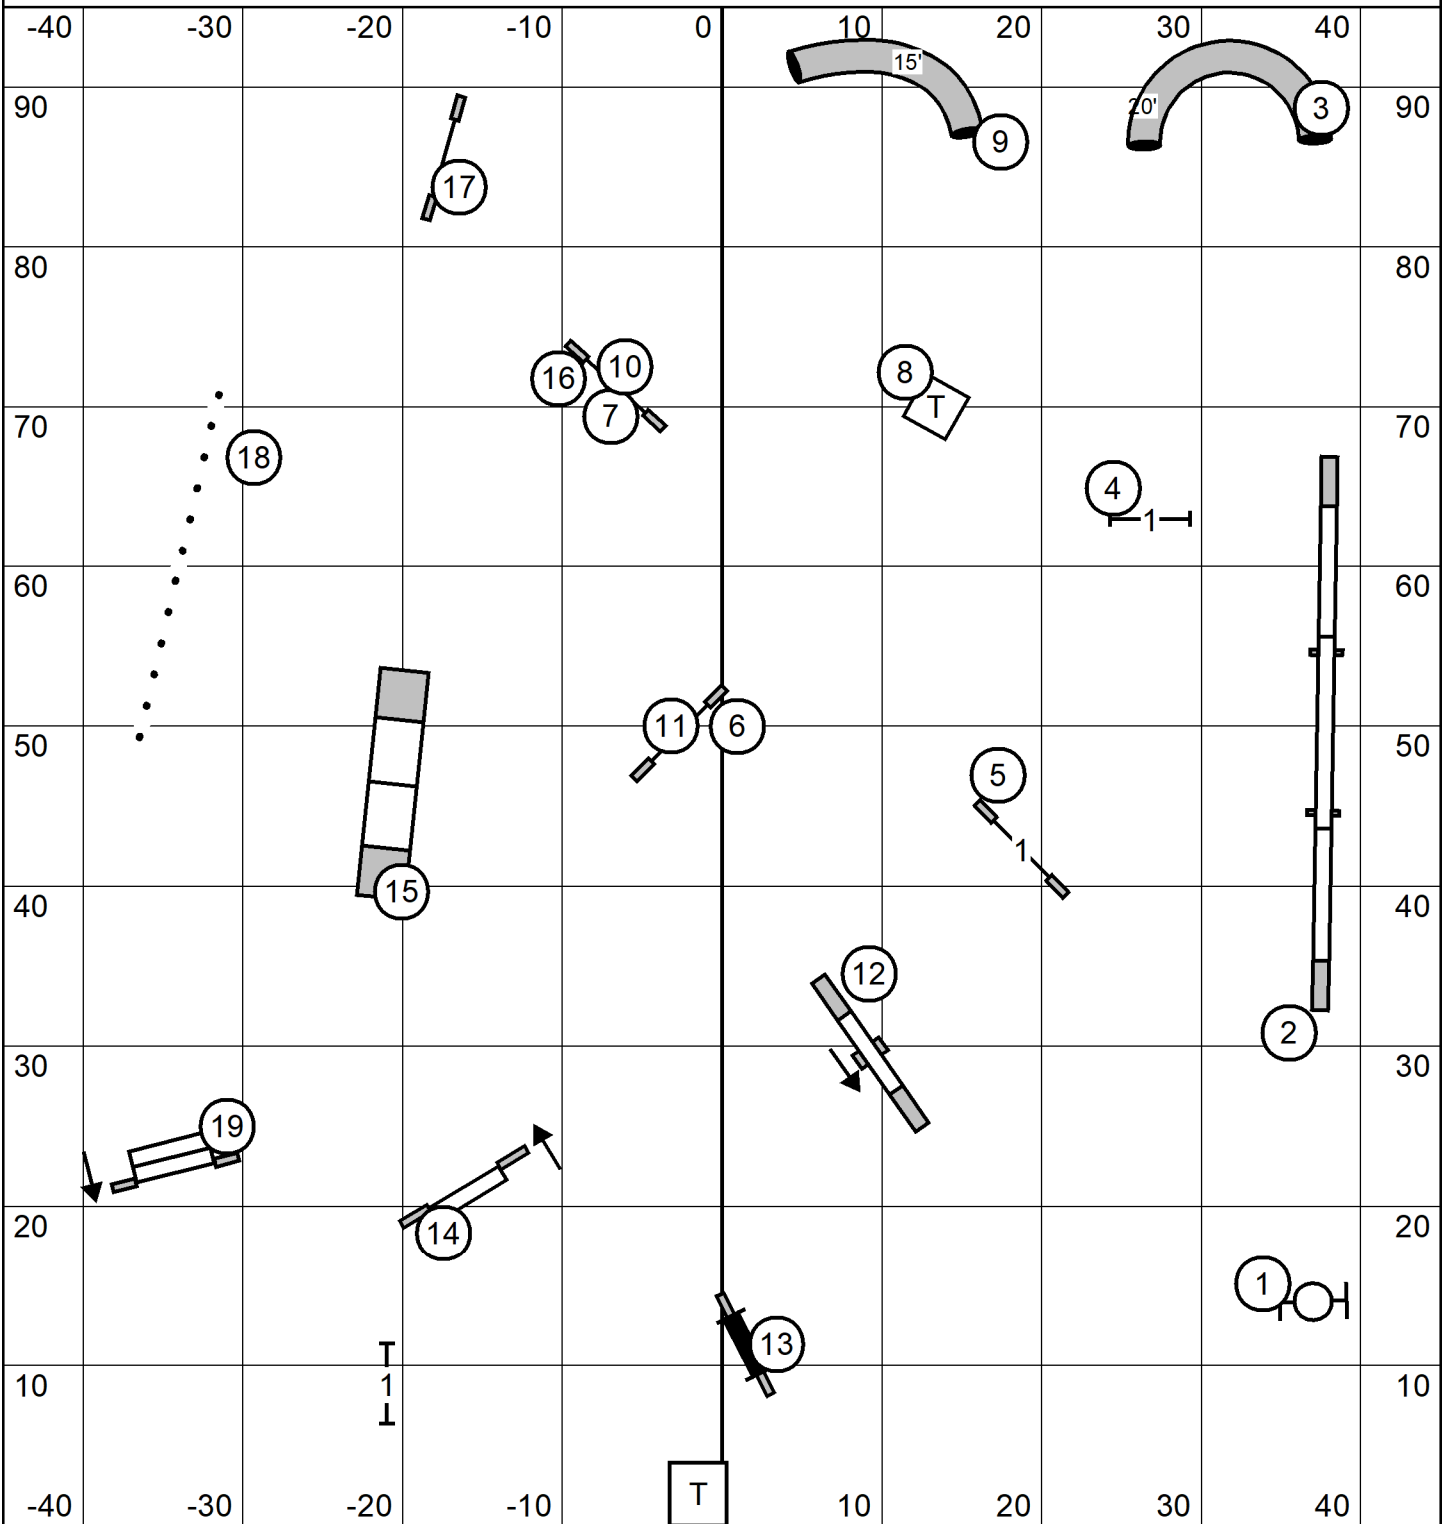

T2B

entry/exit

Capitol Canine Training Club of Springfield, IL
 Sunday April 21, 2024
 T2B
 Judge: Cindy Blanton

entry/exit

Premier Standard

entry/exit

Capitol Canine Training Club of Springfield, IL
 Sunday April 21, 2024
 Premier Standard
 Judge: Cindy Blanton

entry/exit

Excellent/Master Standard

entry/exit

Capitol Canine Training Club of Springfield, IL
 Sunday April 21, 2024
 Excellent/Master Standard
 Judge: Cindy Blanton

entry/exit

Open Standard

entry/exit

Capitol Canine Training Club of Springfield, IL
Sunday April 21, 2024
Open Standard
Judge: Cindy Blanton