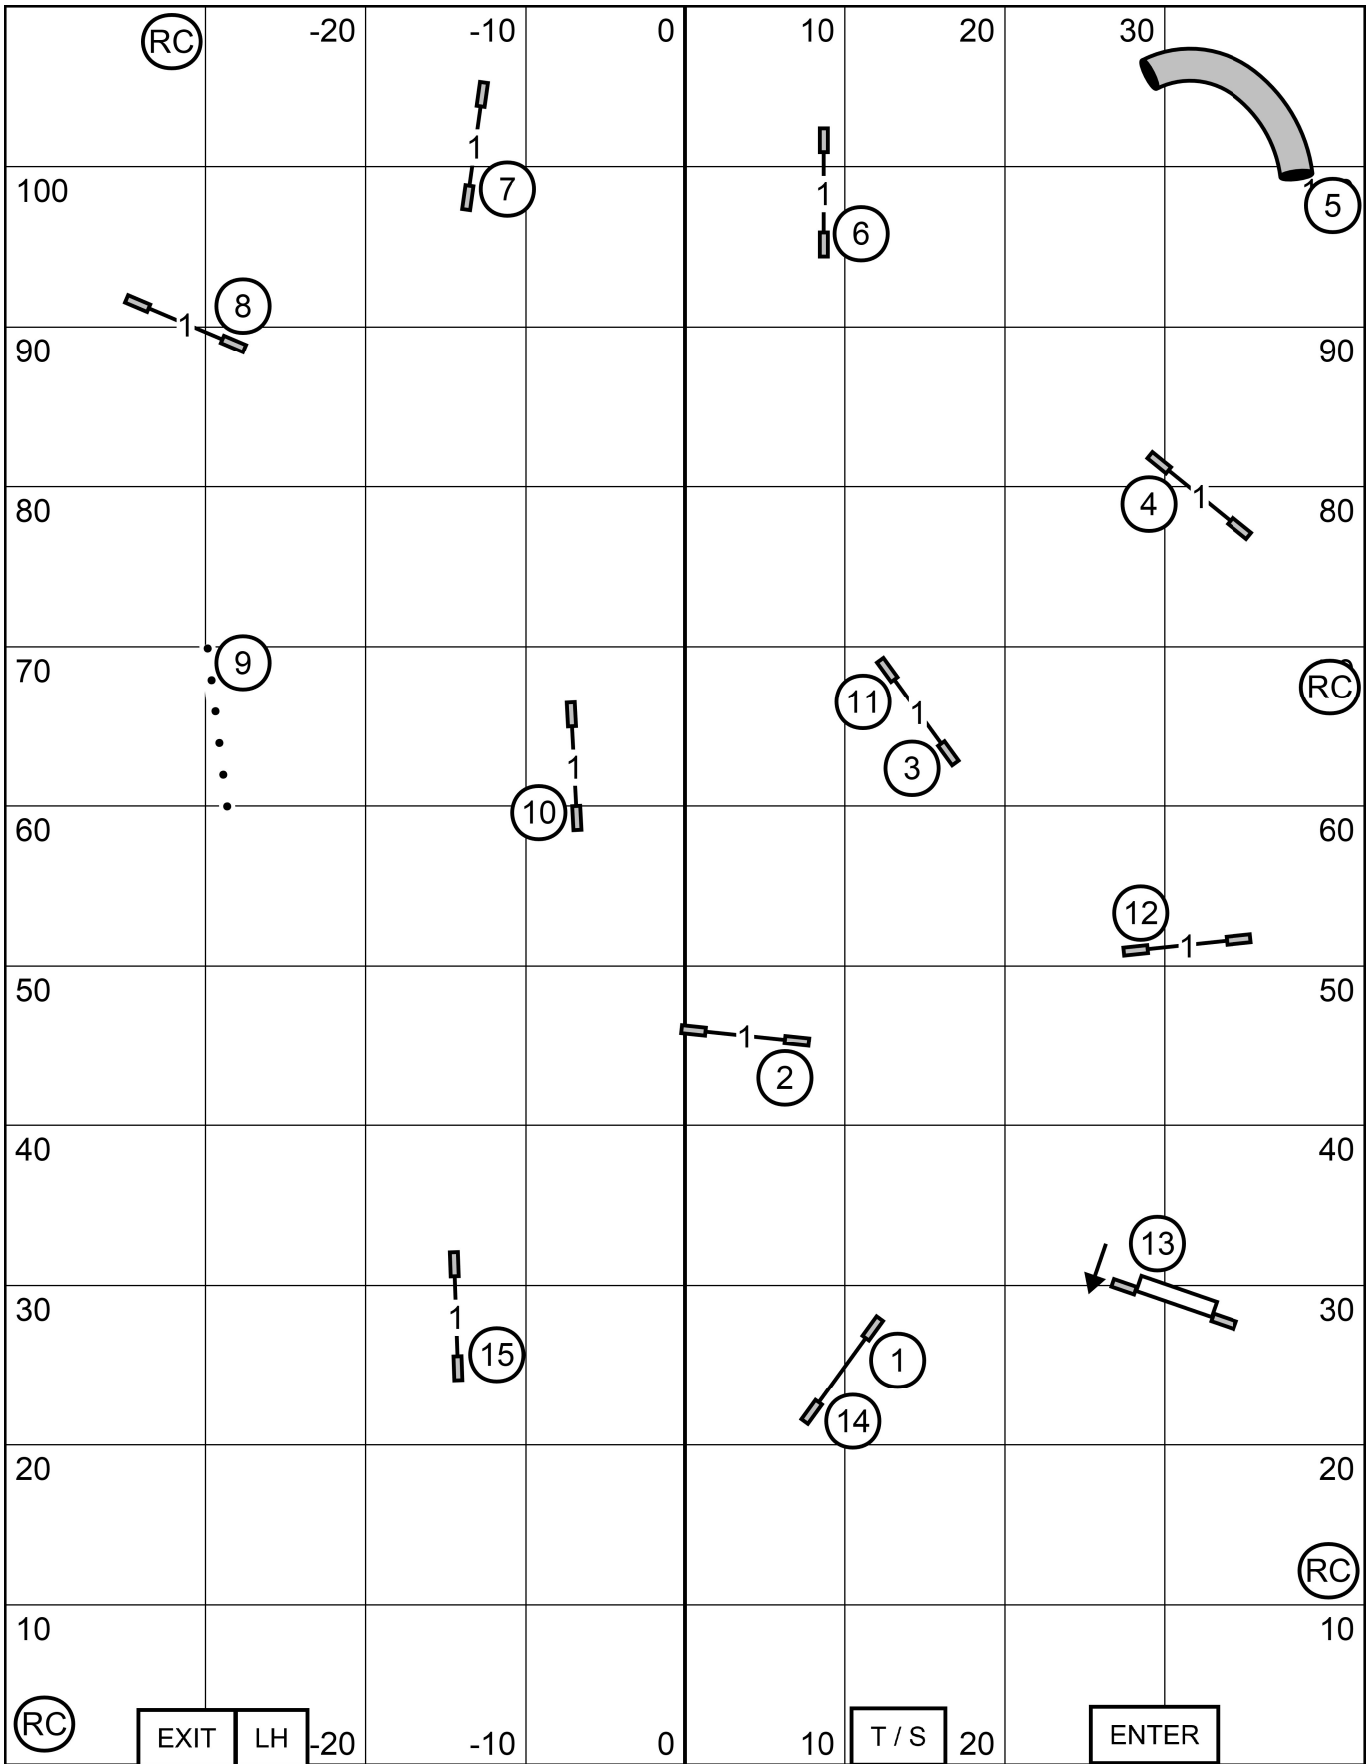

FAST (All)

Points needed for Q: M/E = 60, Open = 55, Novice = 50
 Reg CT: 8 in - 38 sec, 12/16 in - 35 sec, 20/24/24C - 32 sec
 Pref CT: 4 in - 41 sec, 8/12 - 38 sec, 16/20 - 35 sec

Send Bonus:

Master/Excellent : 6 5 2 or 2 5 6

Open : 6 5 or 2 5

Novice : 10 4 or 4 10 (in flow)

Captitol Canine Training Club
May 10, 2024
Judge: Ross Johnson

Premier JWW

Captitol Canine Training Club
 May 10, 2024
 Judge: Ross Johnson

Novice JWW

Captitol Canine Training Club
 May 10, 2024
 Judge: Ross Johnson