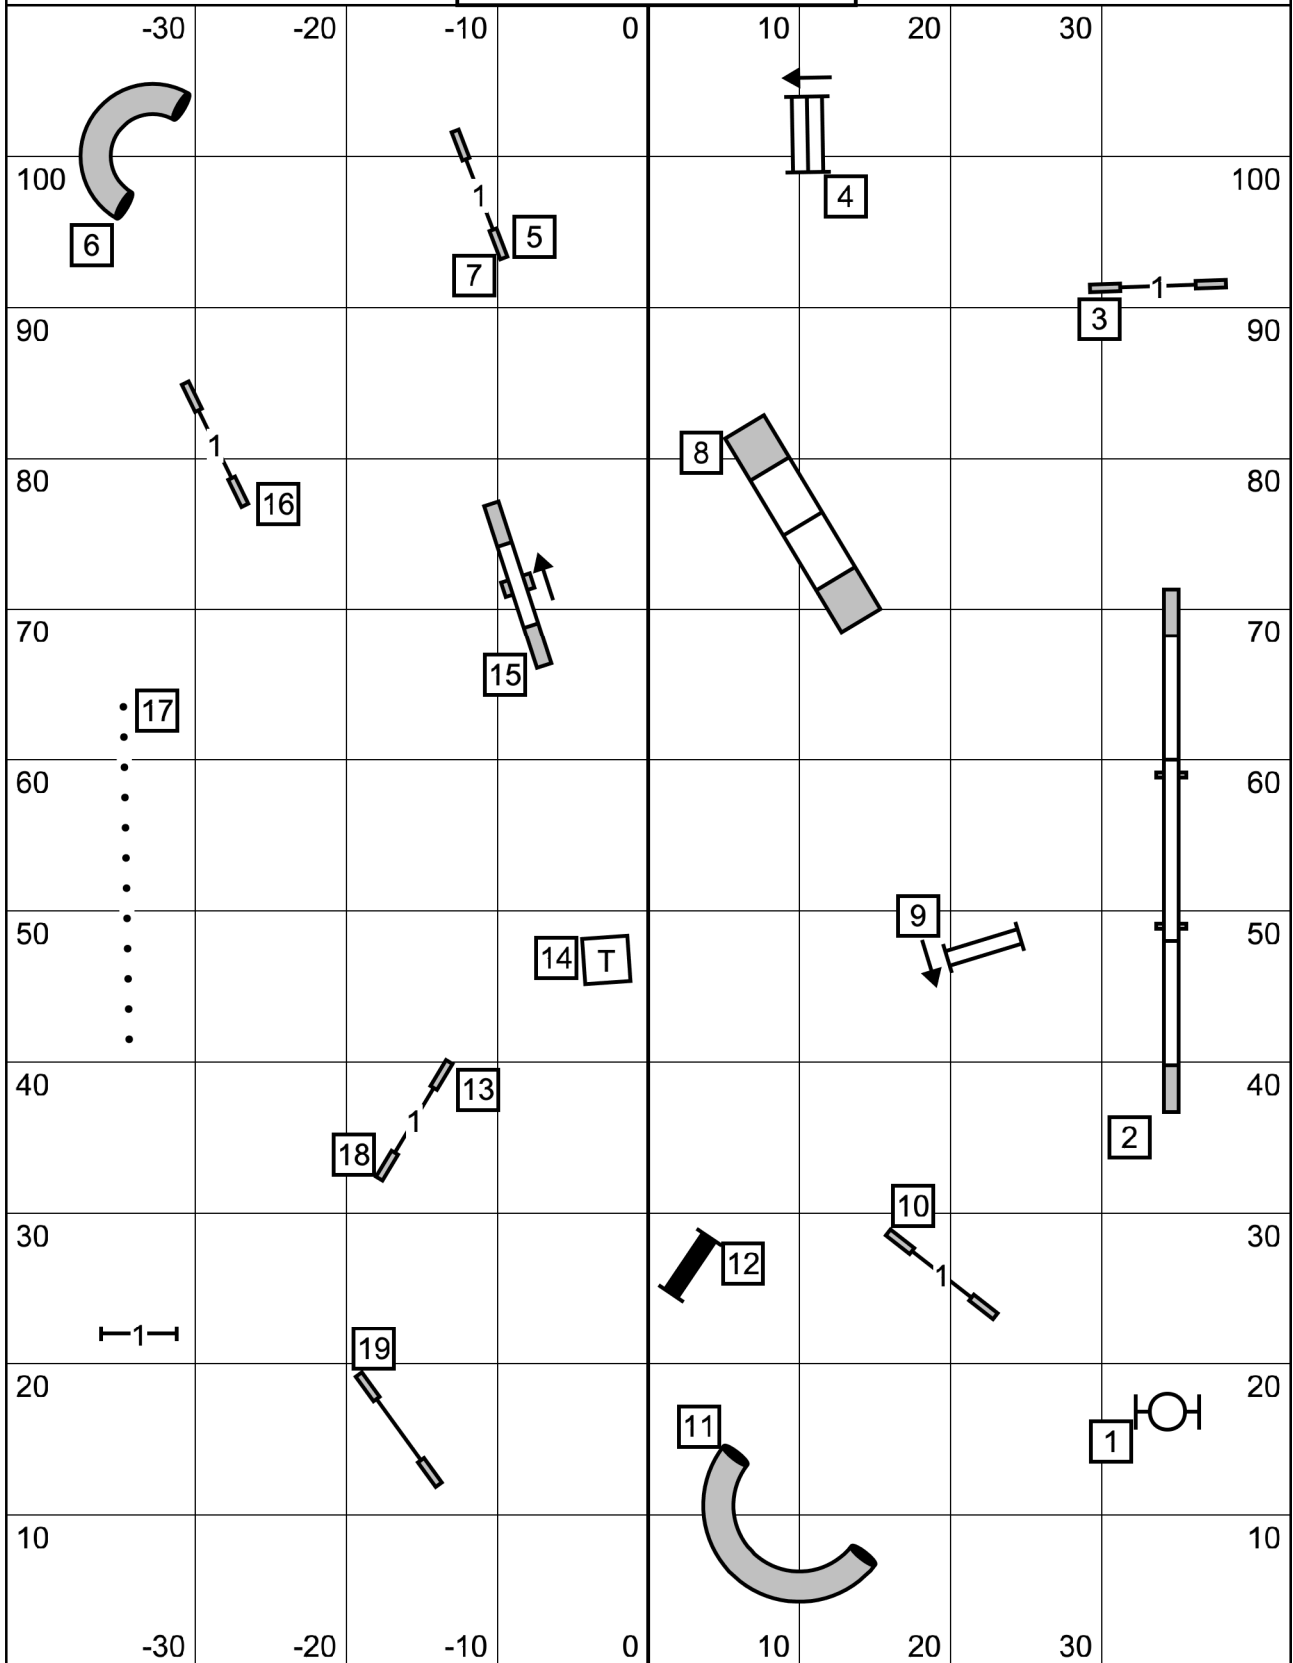

Excellent/ Master Standard

Exit

Capitol Canine Training Club of Springfield, IL
May 10, 2024
Judge Cheri Tyre-Roberts

Enter

			Novice Standard				
-30	-20	-10	0	10	20	30	
100							100
90							90
80							80
70							70
60							60
50							50
40							40
30							30
20							20
10							10
-30	-20	-10	0	10	20	30	
Exit		Capitol Canine Training Club of Springfield, IL May 10, 2024 Judge Cheri Tyre-Roberts				Enter