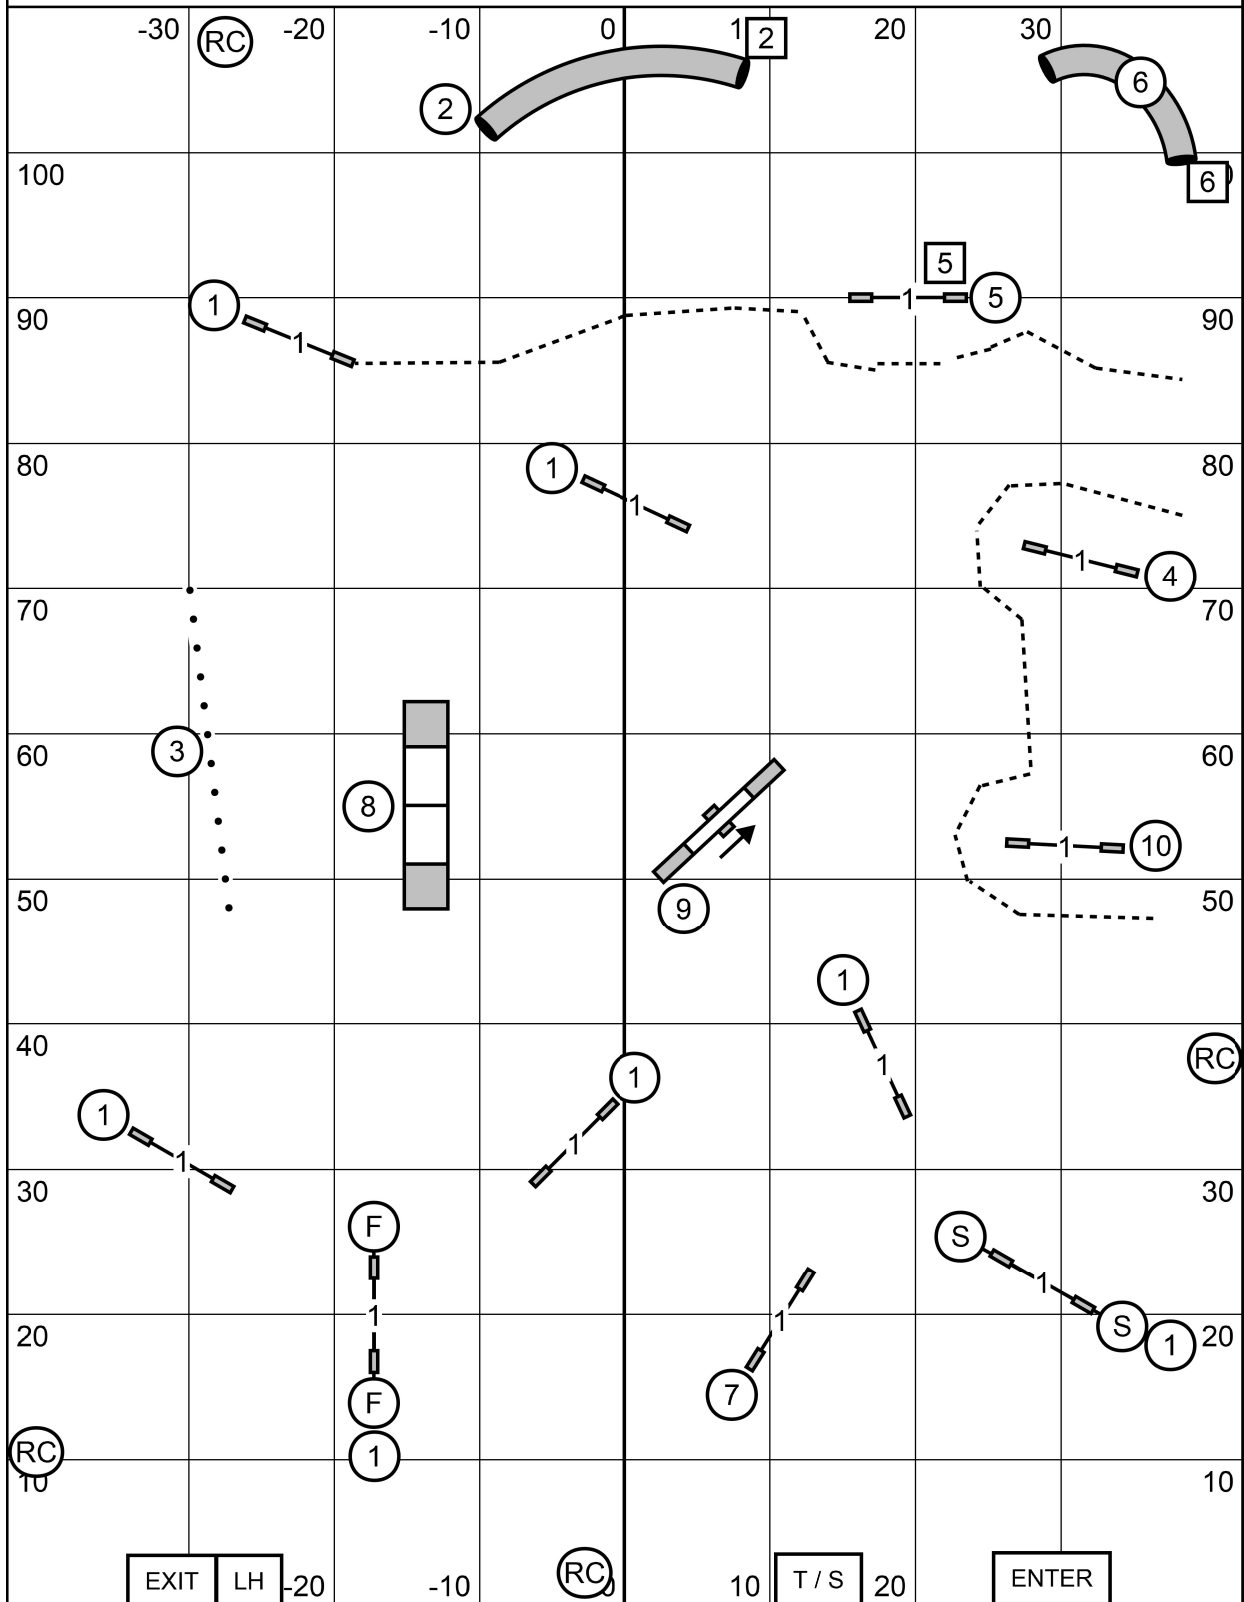

FAST (All)

Points needed for Q: M/E = 60, Open = 55, Novice = 50
 Reg CT: 8 in - 38 sec, 12/16 in - 35 sec, 20/24/24C - 32 sec
 Pref CT: 4 in - 41 sec, 8/12 - 38 sec, 16/20 - 35 sec

Send Bonus:

Master/Excellent : 6 5 2 or 2 5 6

Open : 6 5 or 2 5

Novice : 10 4 or 4 10 (in flow)

Captitol Canine Training Club
May 10, 2024
Judge: Ross Johnson

Premier JWW

Captitol Canine Training Club
 May 10, 2024
 Judge: Ross Johnson

Novice JWW

Captitol Canine Training Club
 May 10, 2024
 Judge: Ross Johnson