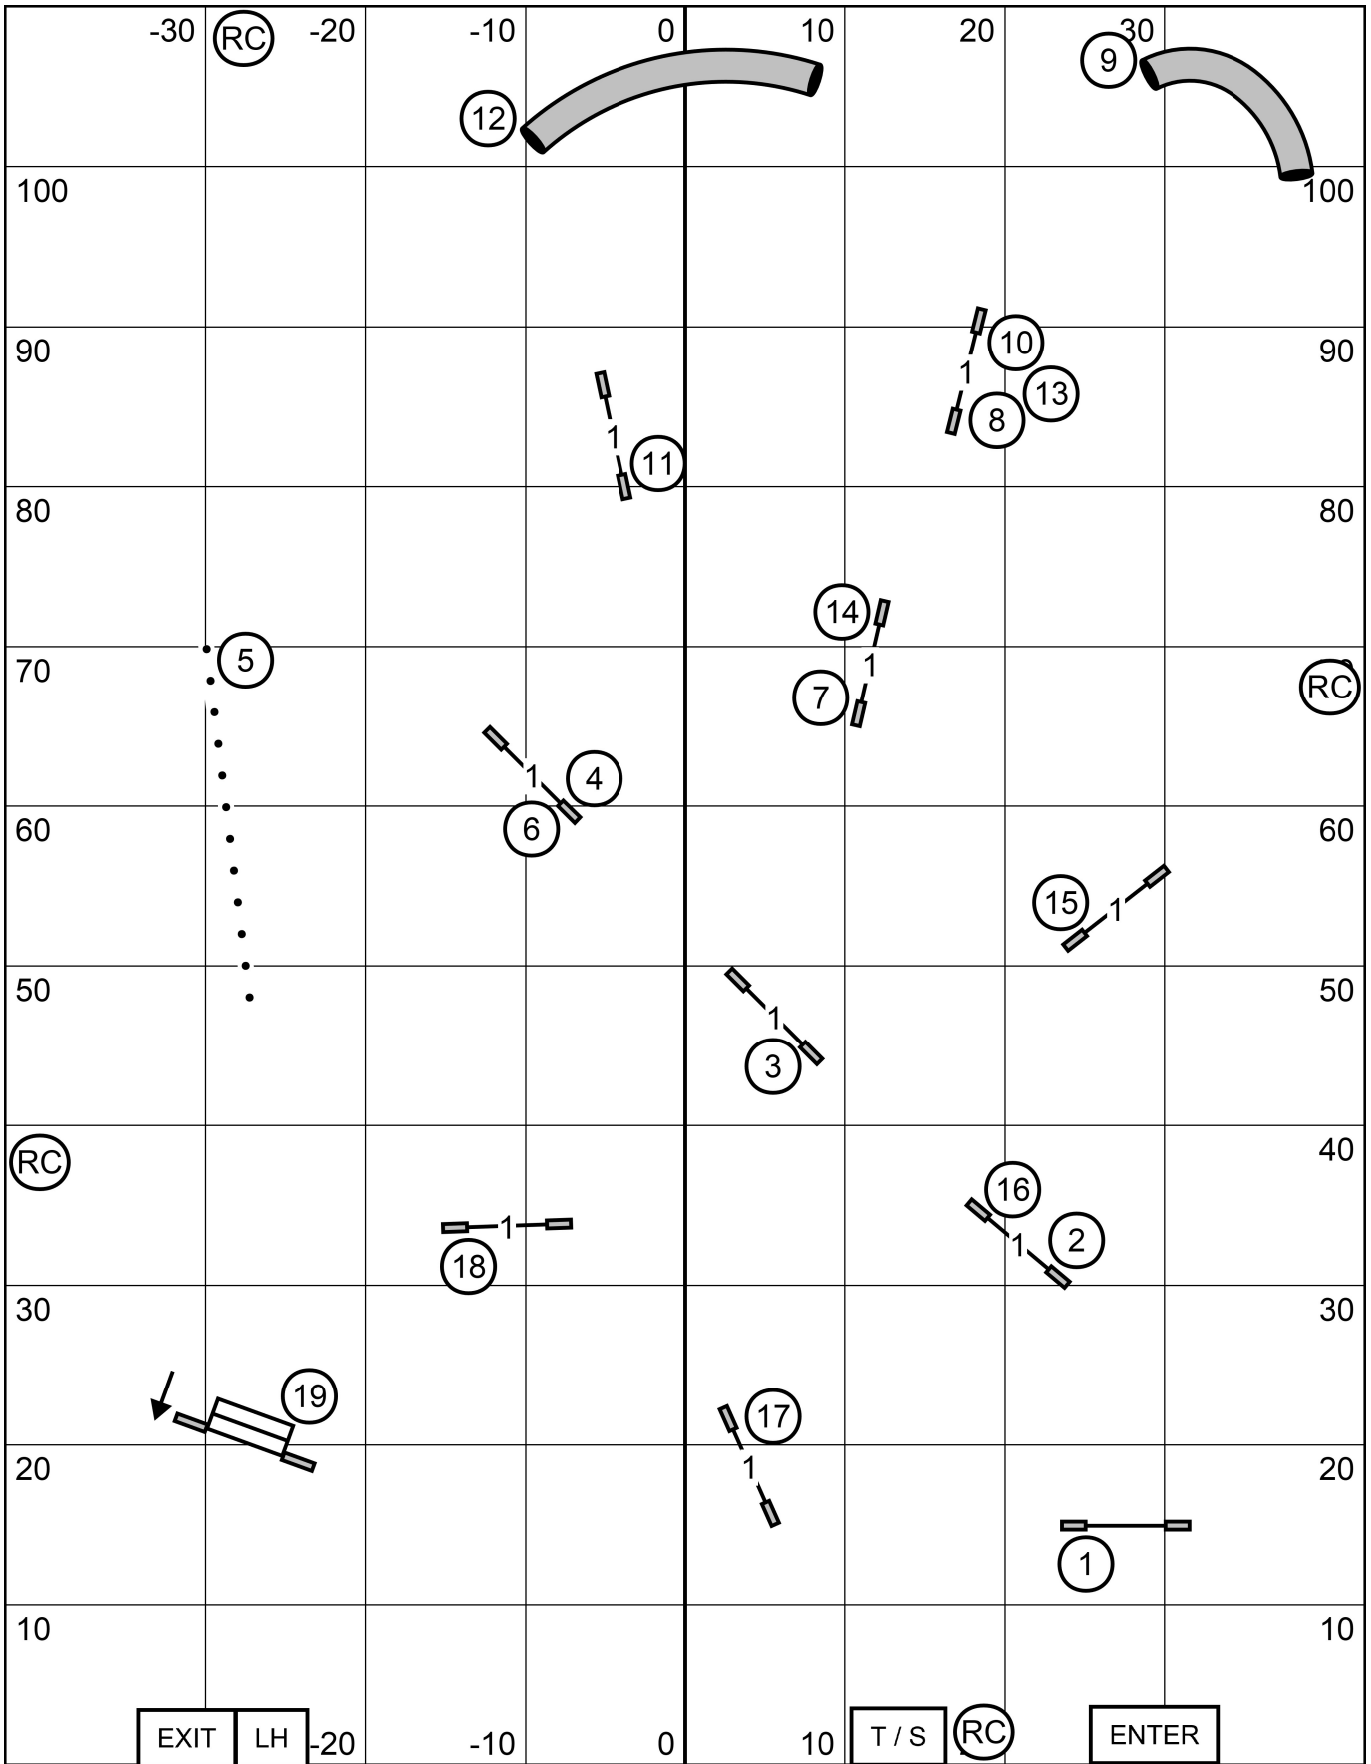

FAST (All)

Points needed for Q: M/E = 60, Open = 55, Novice = 50
 Reg CT: 8 in - 38 sec, 12/16 in - 35 sec, 20/24/24C - 32 sec
 Pref CT: 4 in - 41 sec, 8/12 - 38 sec, 16/20 - 35 sec

Send Bonus:

Master/Excellent : 6 5 2 or 2 5 6

Open : 6 5 or 2 5

Novice : 10 4 or 4 10 (in flow)

Captitol Canine Training Club
May 10, 2024
Judge: Ross Johnson

Premier JWW

Captitol Canine Training Club
 May 10, 2024
 Judge: Ross Johnson

Novice JWW

Captitol Canine Training Club
 May 10, 2024
 Judge: Ross Johnson