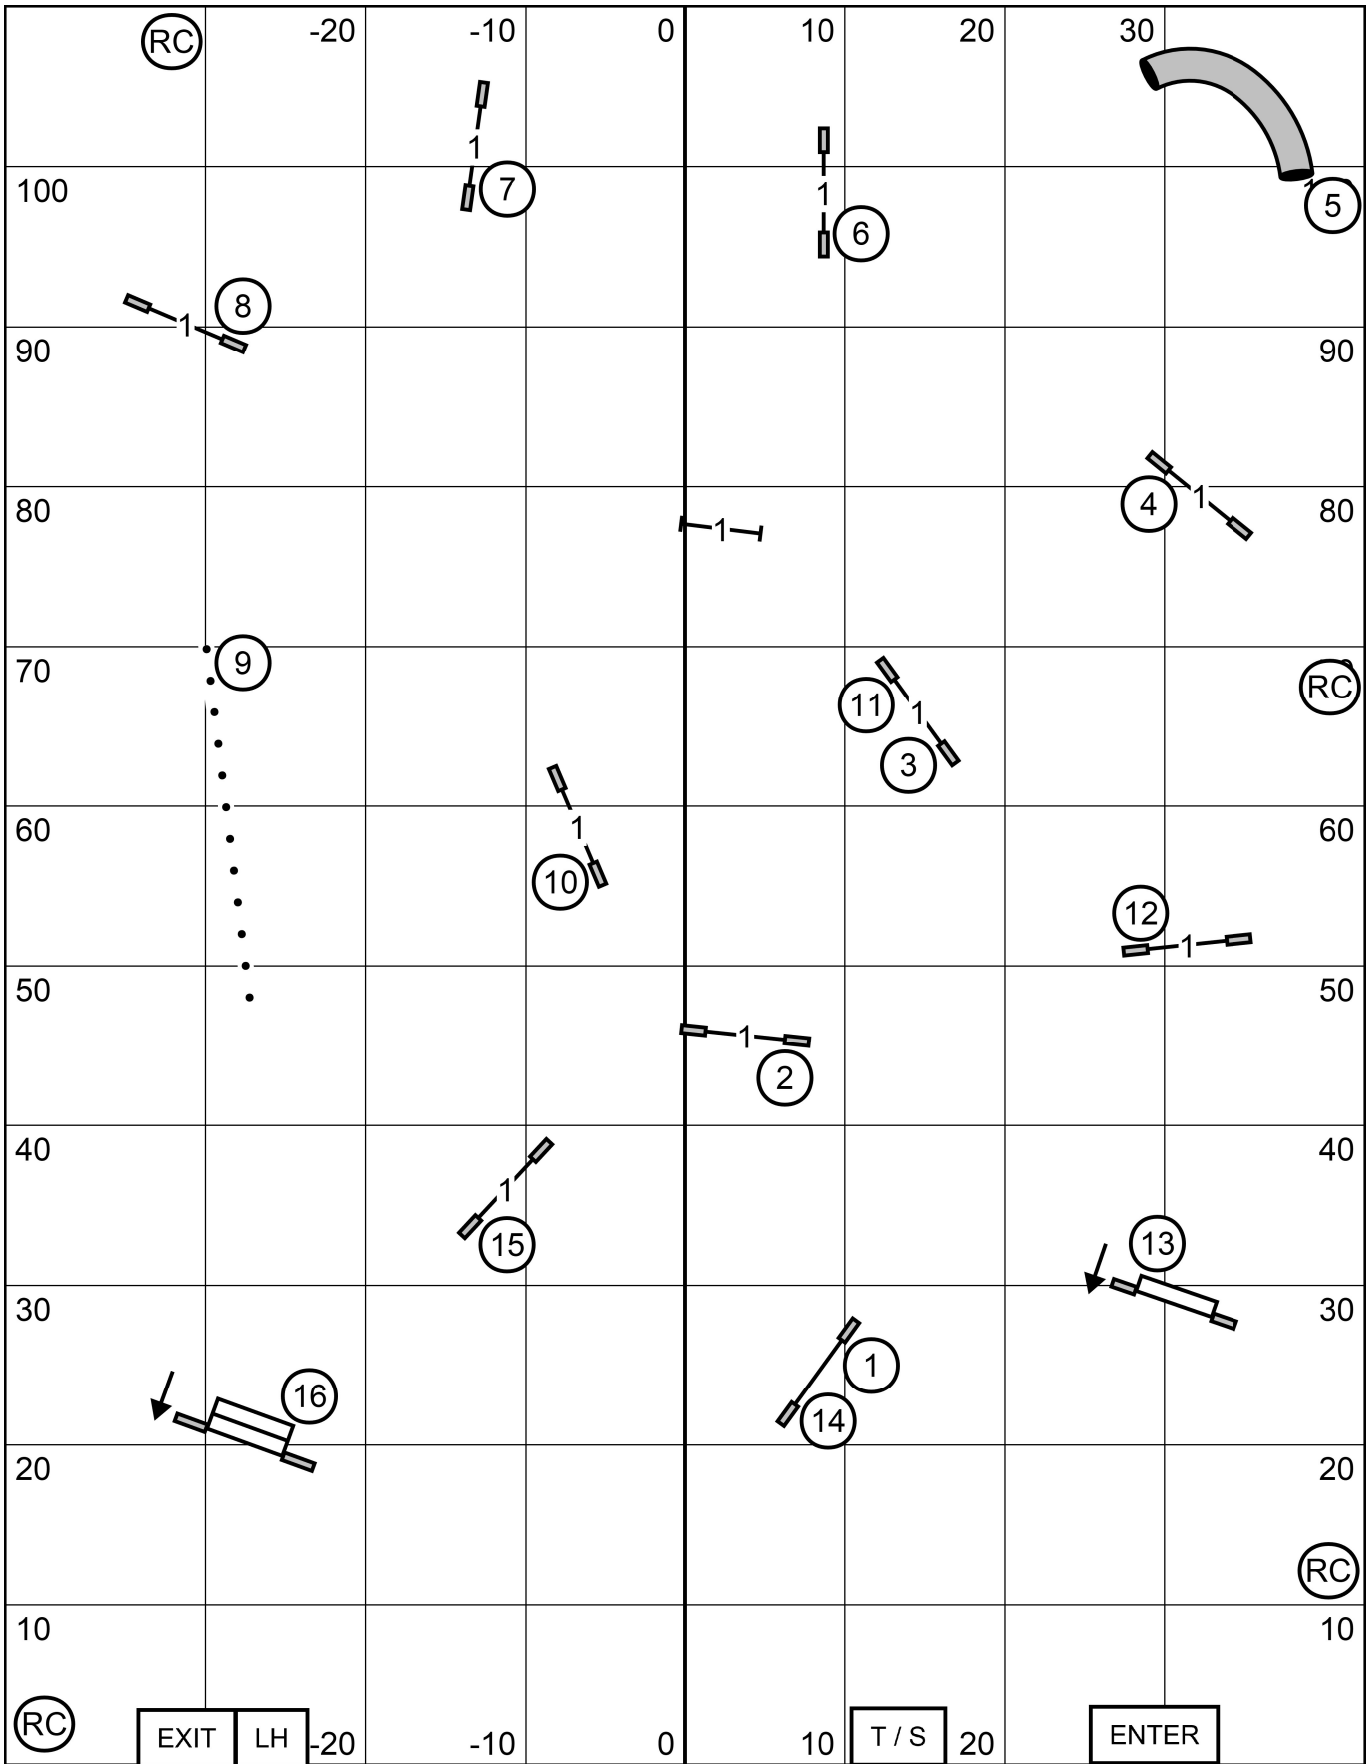

FAST (All)

Points needed for Q: M/E = 60, Open = 55, Novice = 50
 Reg CT: 8 in - 38 sec, 12/16 in - 35 sec, 20/24/24C - 32 sec
 Pref CT: 4 in - 41 sec, 8/12 - 38 sec, 16/20 - 35 sec

Send Bonus:

Master/Excellent : 6 5 2 or 2 5 6

Open : 6 5 or 2 5

Novice : 10 4 or 4 10 (in flow)

Captitol Canine Training Club
May 10, 2024
Judge: Ross Johnson

Premier JWW

Captitol Canine Training Club
 May 10, 2024
 Judge: Ross Johnson

Novice JWW

Captitol Canine Training Club
 May 10, 2024
 Judge: Ross Johnson