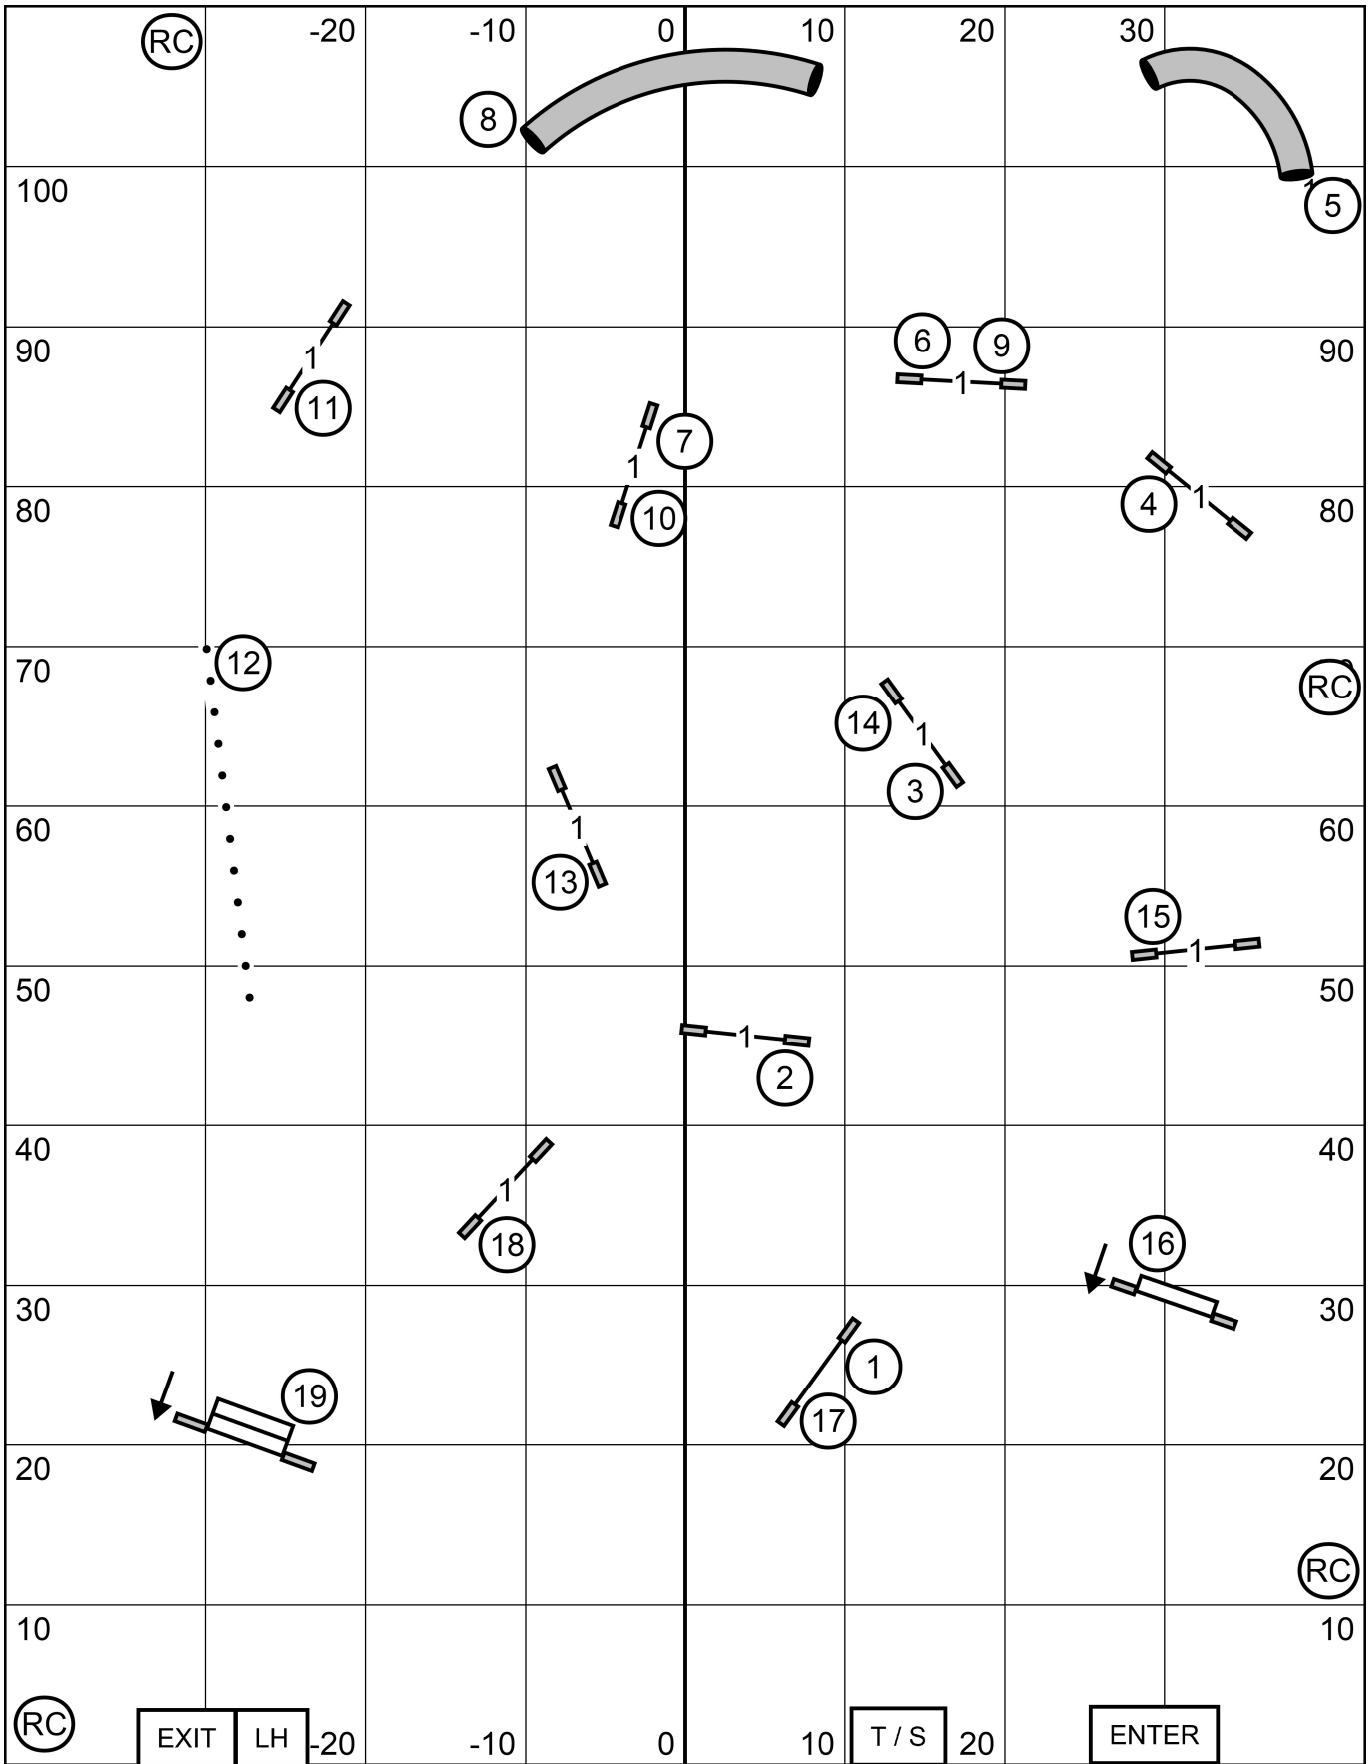

Master/Excellent JWW

Captitol Canine Training Club
May 10, 2024
Judge: Ross Johnson