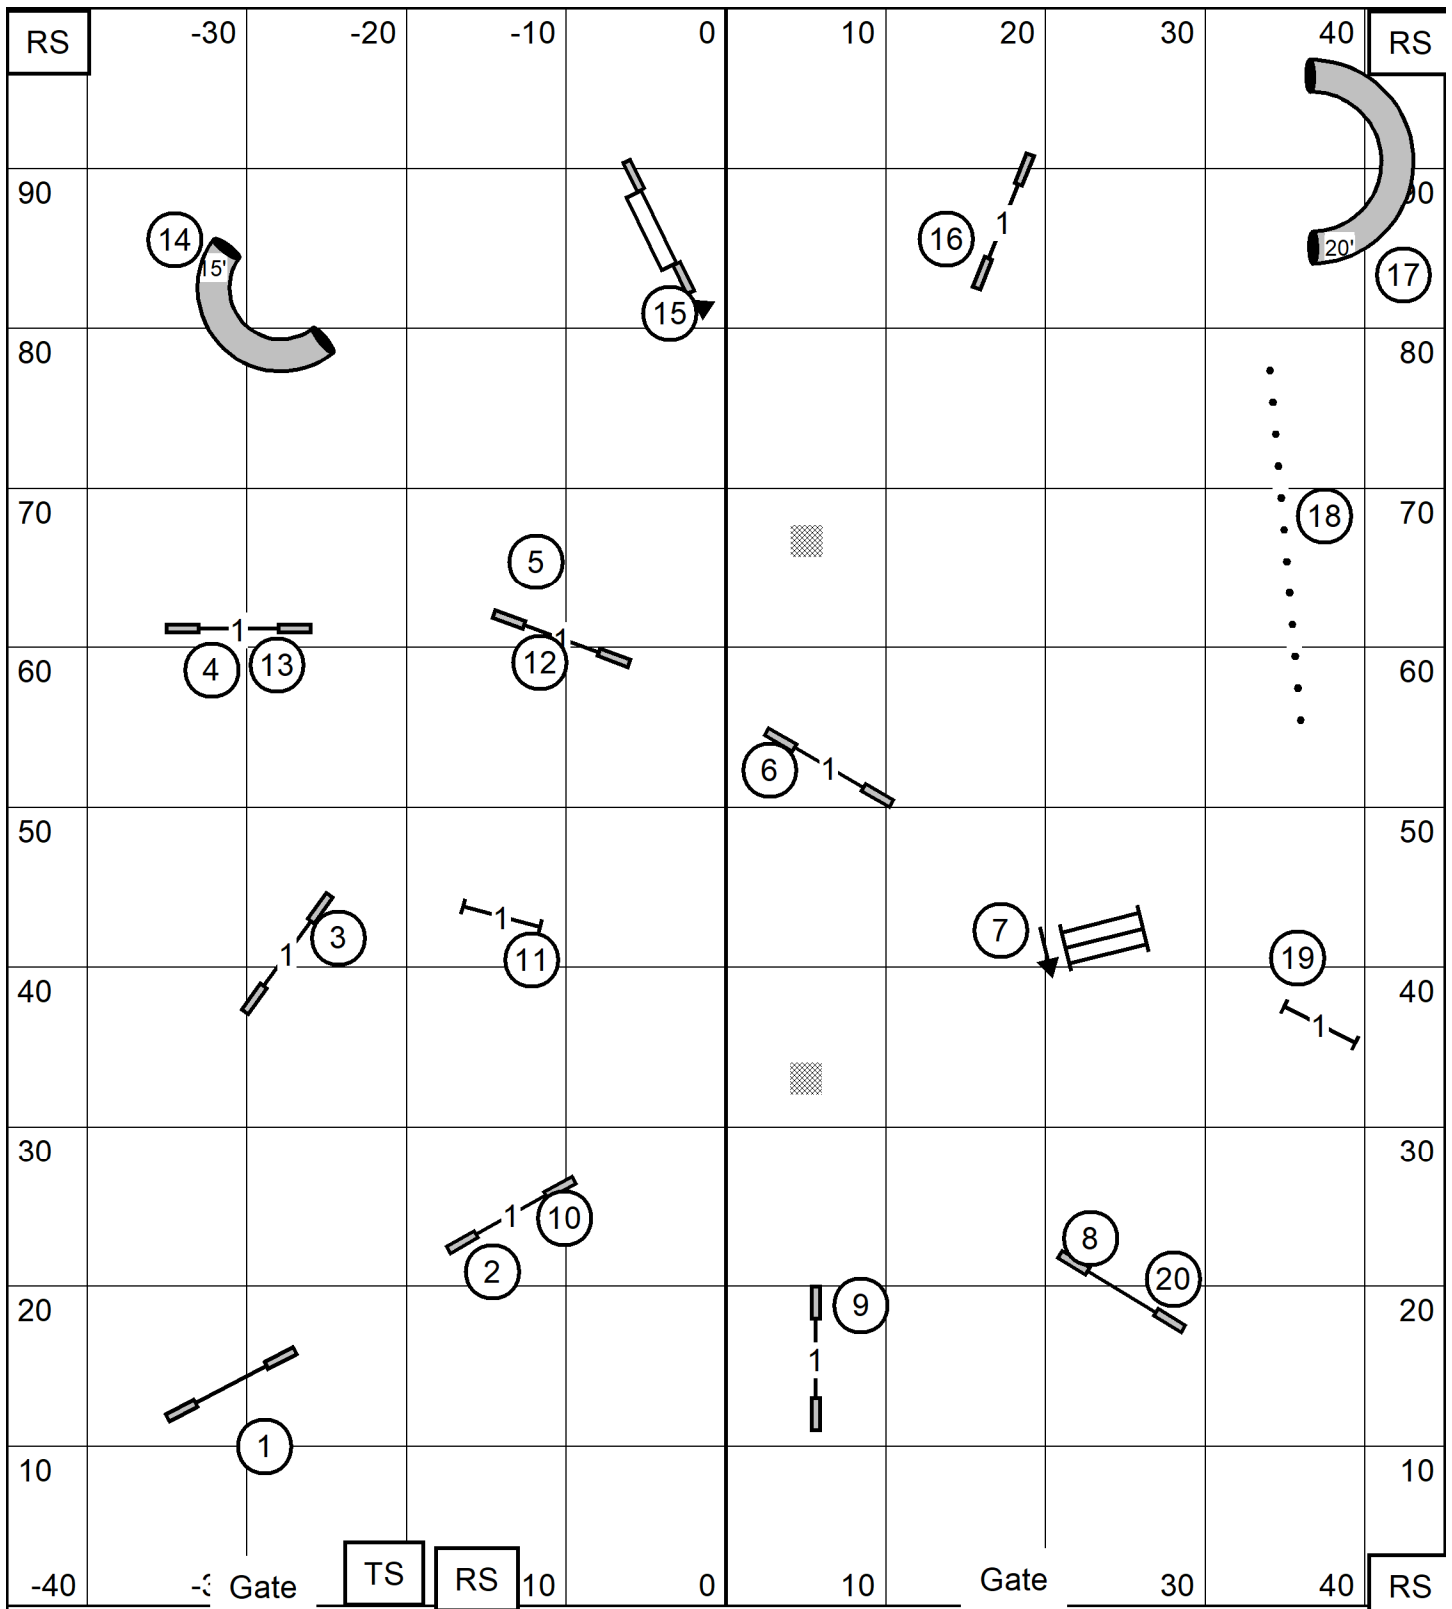

Greater St Louis Shetland Sheepdog Club \*May 24. 2024  
 100' X 90' Indoors on Turf  
 Lynn Morgan  
**EX/MAS JWW**

Greater St Louis Shetland Sheepdog Club \*May 24, 2024  
 100' X 90' Indoors on Turf  
 Lynn Morgan  
**EX/MAS Standard**

Greater St Louis Shetland Sheepdog Club \*May 24. 2024  
 100' X 90' Indoors on Turf  
 Lynn Morgan  
**Premier JWW**

Greater St Louis Shetland Sheepdog Club \*May 24, 2024  
 100' X 90' Indoors on Turf  
 Lynn Morgan  
**Premier Standard**