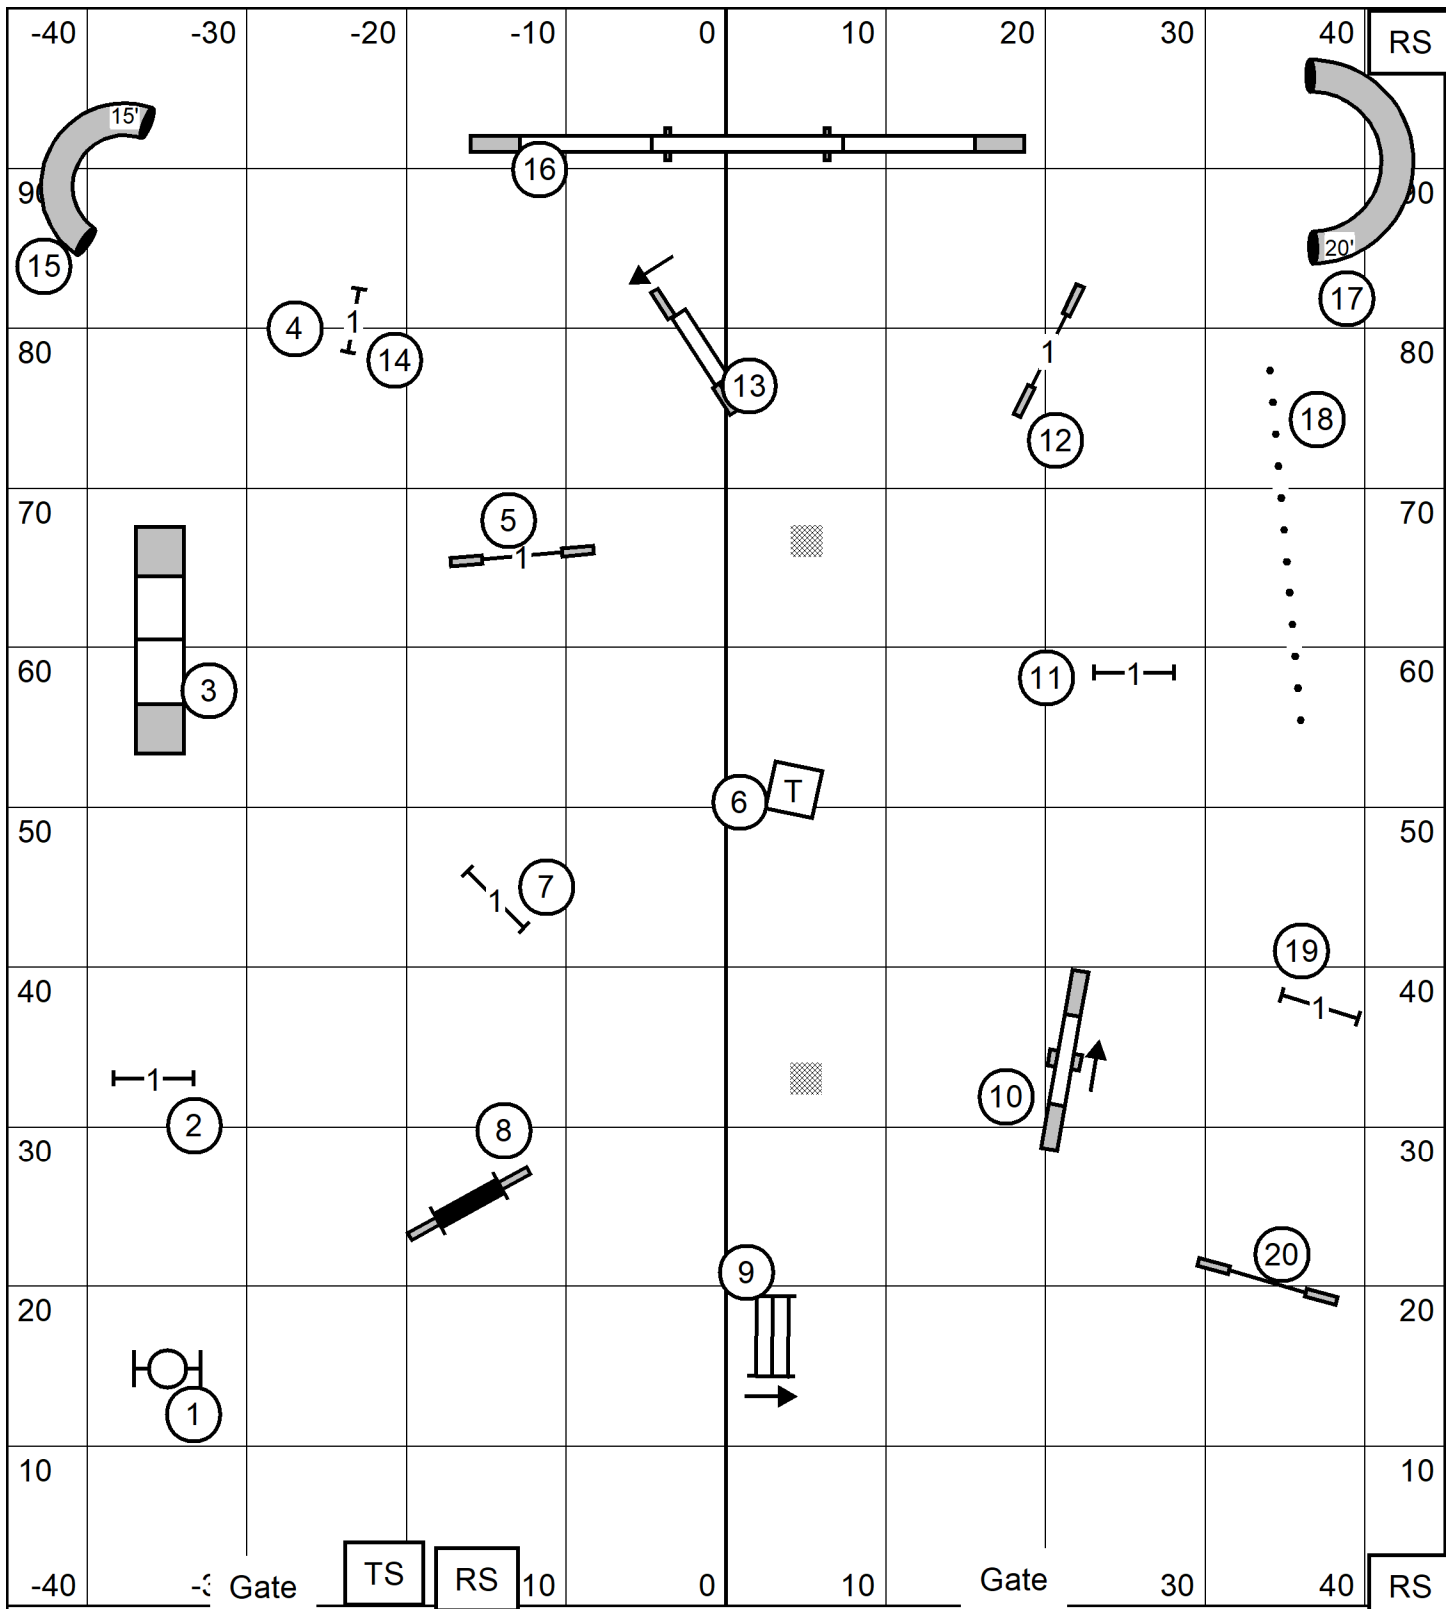

Greater St Louis Shetland Sheepdog Club \*May 24. 2024  
 100' X 90' Indoors on Turf  
 Lynn Morgan  
**EX/MAS JWW**

Greater St Louis Shetland Sheepdog Club \*May 24, 2024  
 100' X 90' Indoors on Turf  
 Lynn Morgan  
**EX/MAS Standard**

Greater St Louis Shetland Sheepdog Club \*May 24. 2024  
 100' X 90' Indoors on Turf  
 Lynn Morgan  
**Premier JWW**

Greater St Louis Shetland Sheepdog Club \*May 24, 2024  
 100' X 90' Indoors on Turf  
 Lynn Morgan  
**Premier Standard**