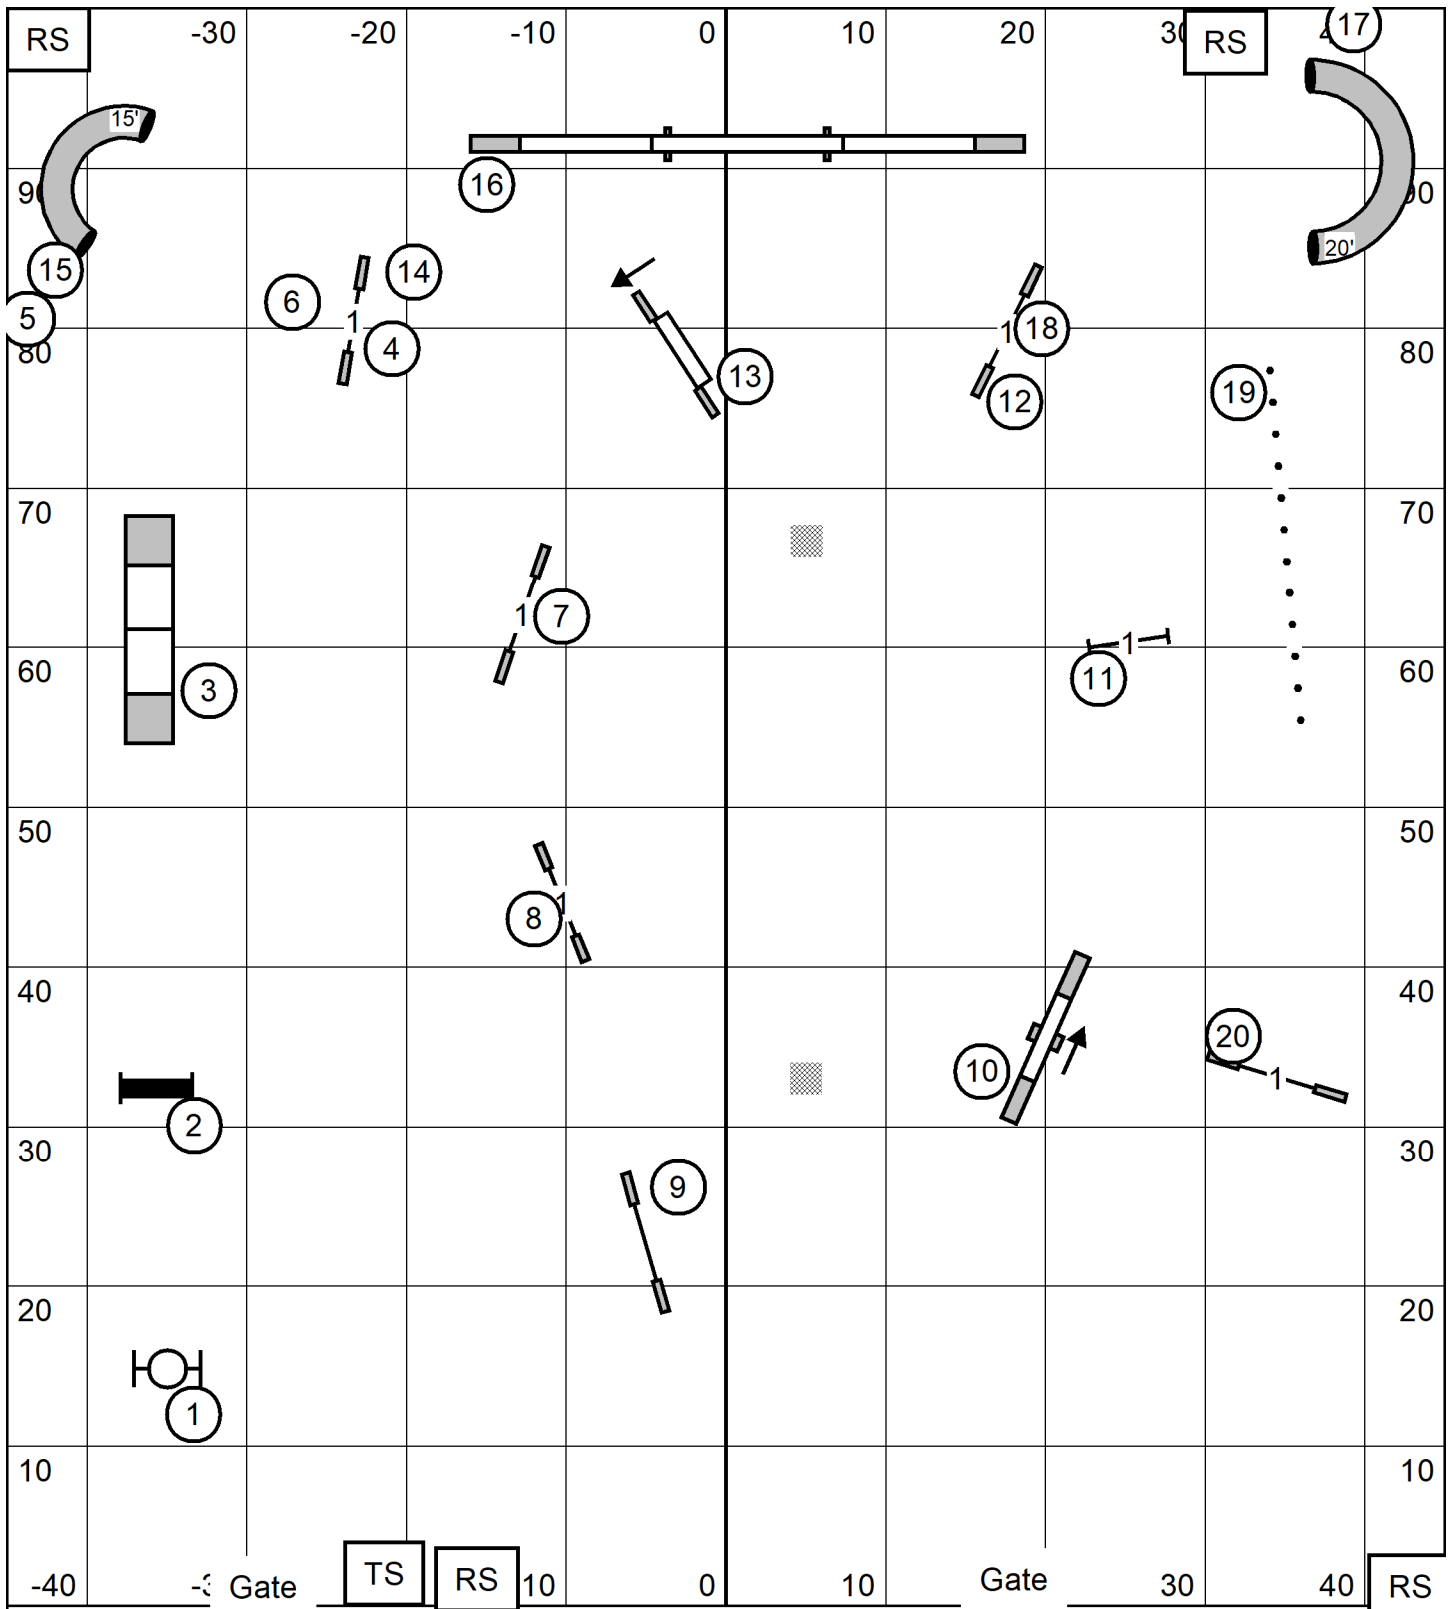

Greater St Louis Shetland Sheepdog Club \*May 24. 2024  
 100' X 90' Indoors on Turf  
 Lynn Morgan  
**EX/MAS JWW**

Greater St Louis Shetland Sheepdog Club \*May 24, 2024  
 100' X 90' Indoors on Turf  
 Lynn Morgan  
**EX/MAS Standard**

Greater St Louis Shetland Sheepdog Club \*May 24. 2024  
 100' X 90' Indoors on Turf  
 Lynn Morgan  
**Premier JWW**

Greater St Louis Shetland Sheepdog Club \*May 24, 2024  
 100' X 90' Indoors on Turf  
 Lynn Morgan  
**Premier Standard**