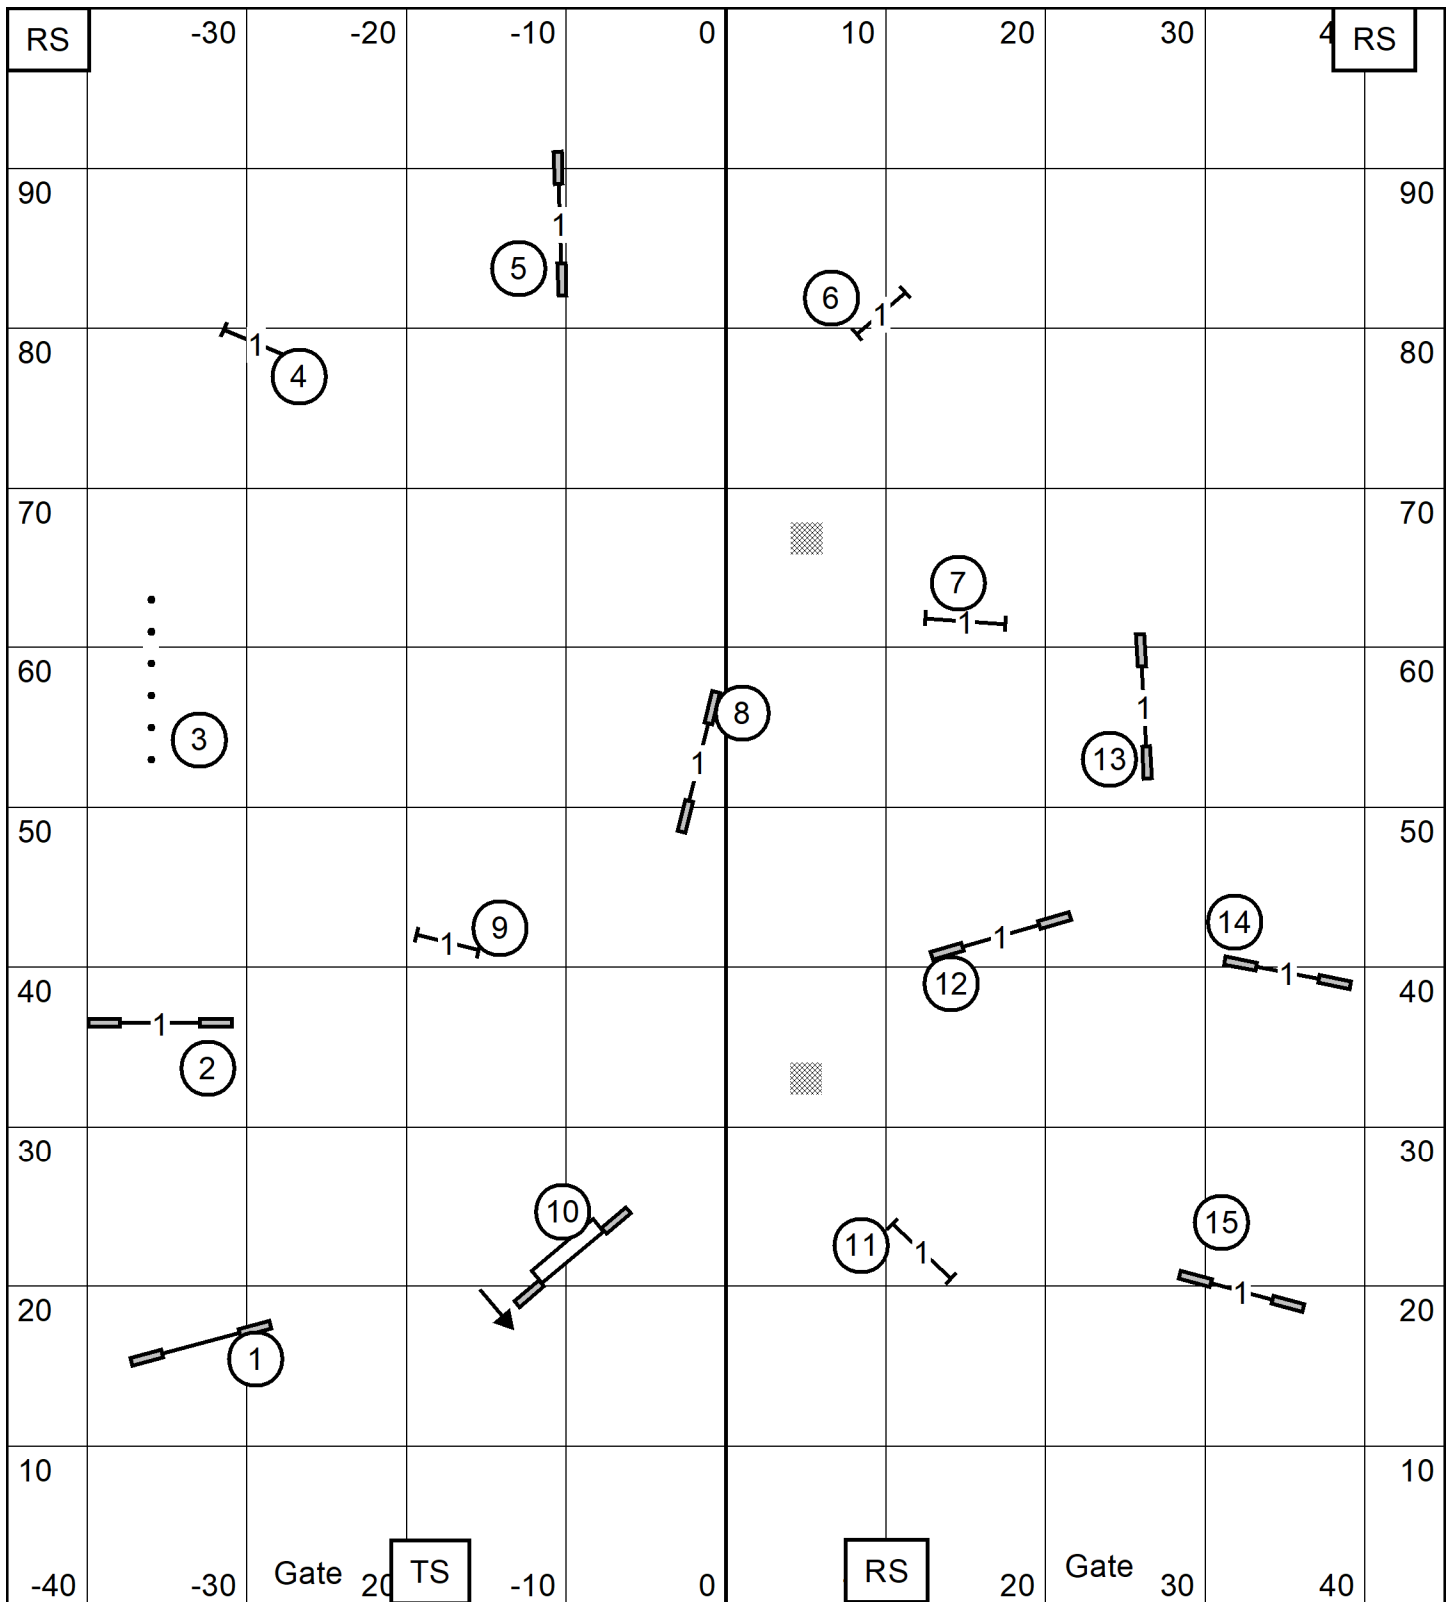

Greater St Louis Shetland Sheepdog Club \*May 25, 2024  
 100' X 90' Indoors on Turf  
 Lynn Morgan  
**EX/MAS JWW**

Greater St Louis Shetland Sheepdog Club \*May 25. 2024  
 100' X 90' Indoors on Turf  
 Lynn Morgan  
**EX/MAS Standard**

Greater St Louis Shetland Sheepdog Club \*May 25, 2024  
 100' X 90' Indoors on Turf  
 Lynn Morgan  
 Novice JWW

Greater St Louis Shetland Sheepdog Club \*May 25, 2024  
 100' X 90' Indoors on Turf  
 Lynn Morgan  
**Novice Standard**

Greater St Louis Shetland Sheepdog Club \*May 25. 2024  
 100' X 90' Indoors on Turf  
 Lynn Morgan  
 Open JWW

Greater St Louis Shetland Sheepdog Club \*May 25. 2024  
 100' X 90' Indoors on Turf  
 Lynn Morgan  
**Open Standard**