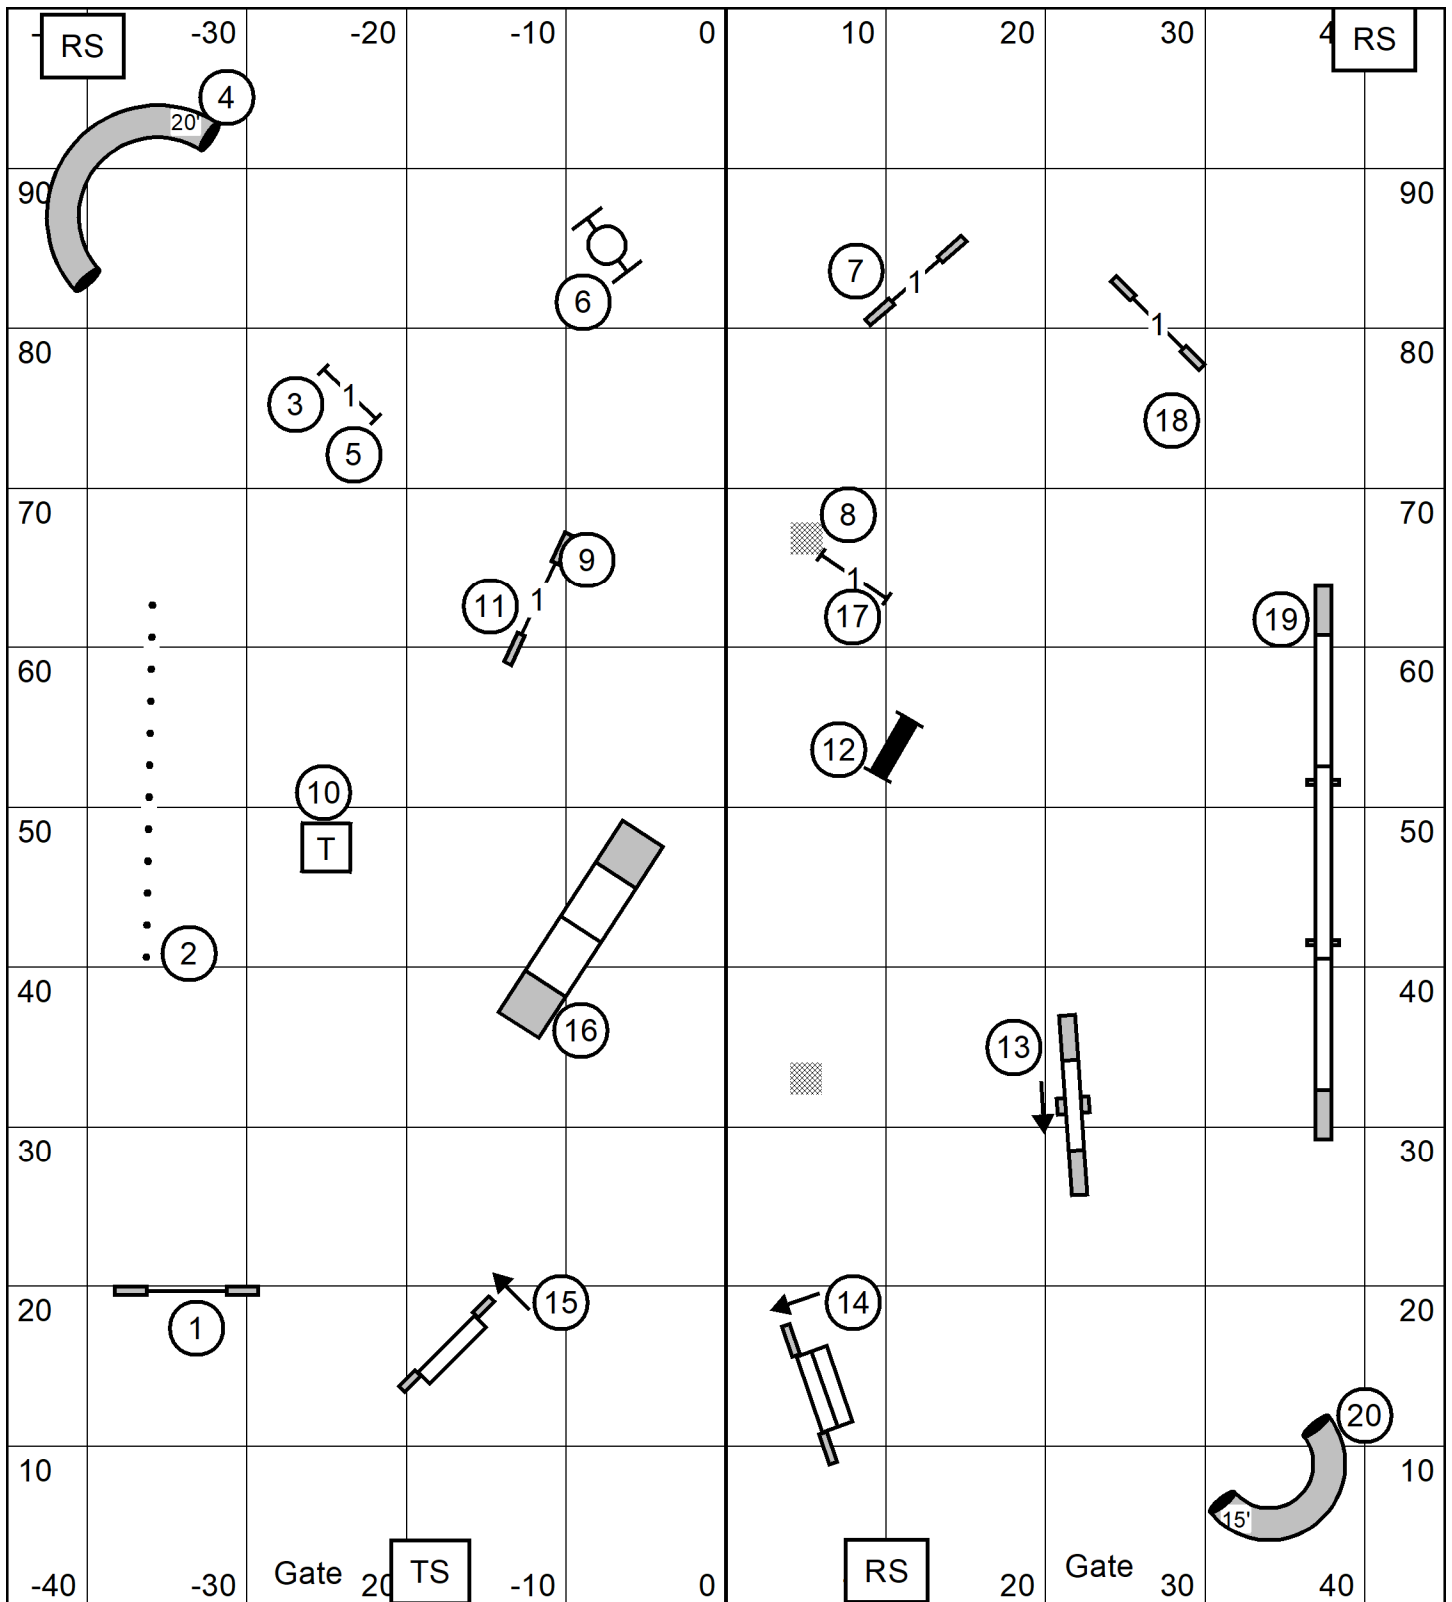

Greater St Louis Shetland Sheepdog Club \*May 25, 2024  
 100' X 90' Indoors on Turf  
 Lynn Morgan  
**EX/MAS JWW**

Greater St Louis Shetland Sheepdog Club \*May 25. 2024  
 100' X 90' Indoors on Turf  
 Lynn Morgan  
**EX/MAS Standard**

Greater St Louis Shetland Sheepdog Club \*May 25, 2024  
 100' X 90' Indoors on Turf  
 Lynn Morgan  
 Novice JWW

Greater St Louis Shetland Sheepdog Club \*May 25, 2024  
 100' X 90' Indoors on Turf  
 Lynn Morgan  
**Novice Standard**

Greater St Louis Shetland Sheepdog Club \*May 25. 2024  
 100' X 90' Indoors on Turf  
 Lynn Morgan  
 Open JWW

Greater St Louis Shetland Sheepdog Club \*May 25. 2024  
 100' X 90' Indoors on Turf  
 Lynn Morgan  
**Open Standard**