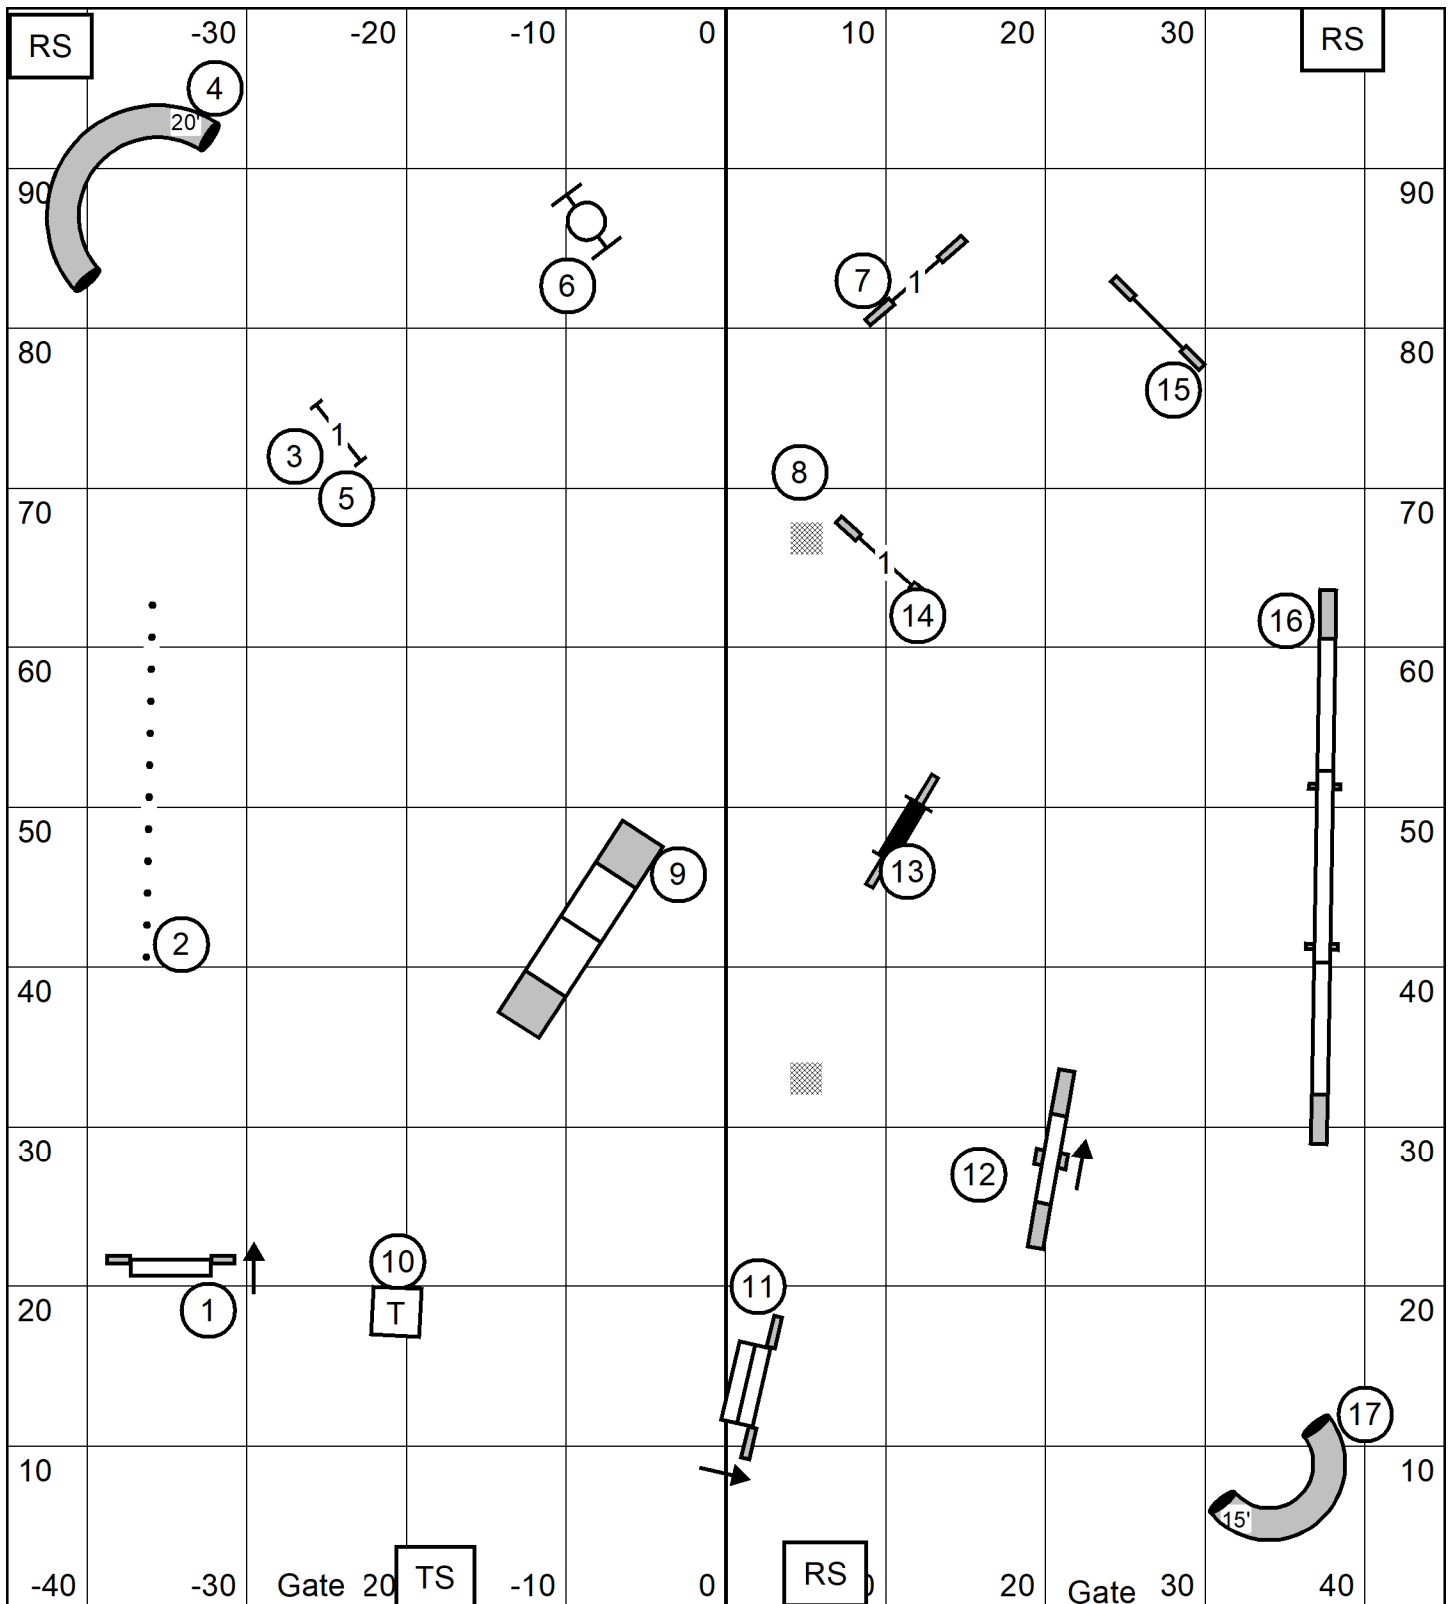

Greater St Louis Shetland Sheepdog Club \*May 25, 2024  
 100' X 90' Indoors on Turf  
 Lynn Morgan  
**EX/MAS JWW**

Greater St Louis Shetland Sheepdog Club \*May 25. 2024  
 100' X 90' Indoors on Turf  
 Lynn Morgan  
**EX/MAS Standard**

Greater St Louis Shetland Sheepdog Club \*May 25, 2024  
 100' X 90' Indoors on Turf  
 Lynn Morgan  
 Novice JWW

Greater St Louis Shetland Sheepdog Club \*May 25, 2024  
 100' X 90' Indoors on Turf  
 Lynn Morgan  
**Novice Standard**

Greater St Louis Shetland Sheepdog Club \*May 25. 2024  
 100' X 90' Indoors on Turf  
 Lynn Morgan  
 Open JWW

Greater St Louis Shetland Sheepdog Club \*May 25. 2024  
 100' X 90' Indoors on Turf  
 Lynn Morgan  
**Open Standard**