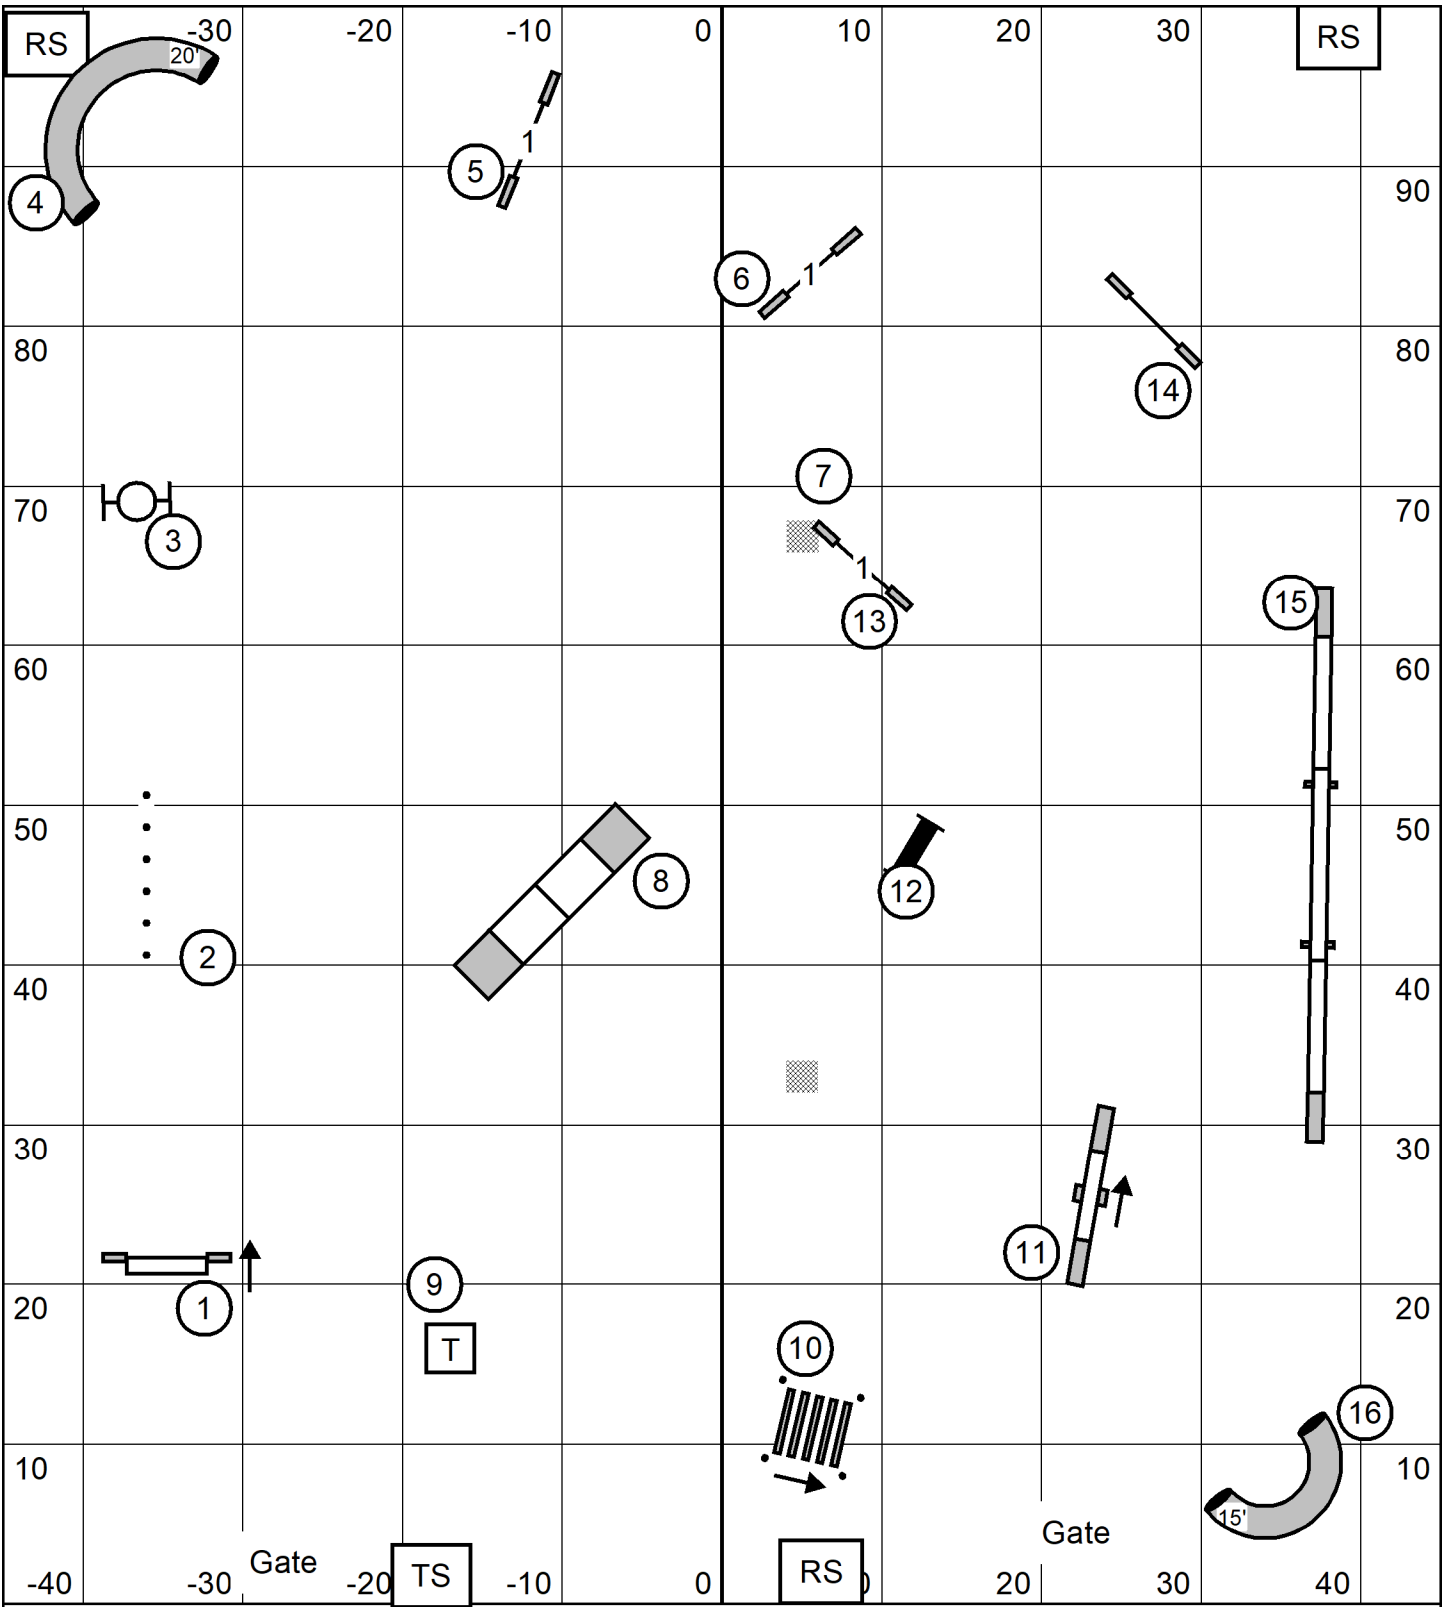

Greater St Louis Shetland Sheepdog Club \*May 25, 2024  
 100' X 90' Indoors on Turf  
 Lynn Morgan  
**EX/MAS JWW**

Greater St Louis Shetland Sheepdog Club \*May 25. 2024  
 100' X 90' Indoors on Turf  
 Lynn Morgan  
**EX/MAS Standard**

Greater St Louis Shetland Sheepdog Club \*May 25, 2024  
 100' X 90' Indoors on Turf  
 Lynn Morgan  
 Novice JWW

Greater St Louis Shetland Sheepdog Club \*May 25, 2024  
 100' X 90' Indoors on Turf  
 Lynn Morgan  
**Novice Standard**

Greater St Louis Shetland Sheepdog Club \*May 25. 2024  
 100' X 90' Indoors on Turf  
 Lynn Morgan  
 Open JWW

Greater St Louis Shetland Sheepdog Club \*May 25. 2024  
 100' X 90' Indoors on Turf  
 Lynn Morgan  
**Open Standard**