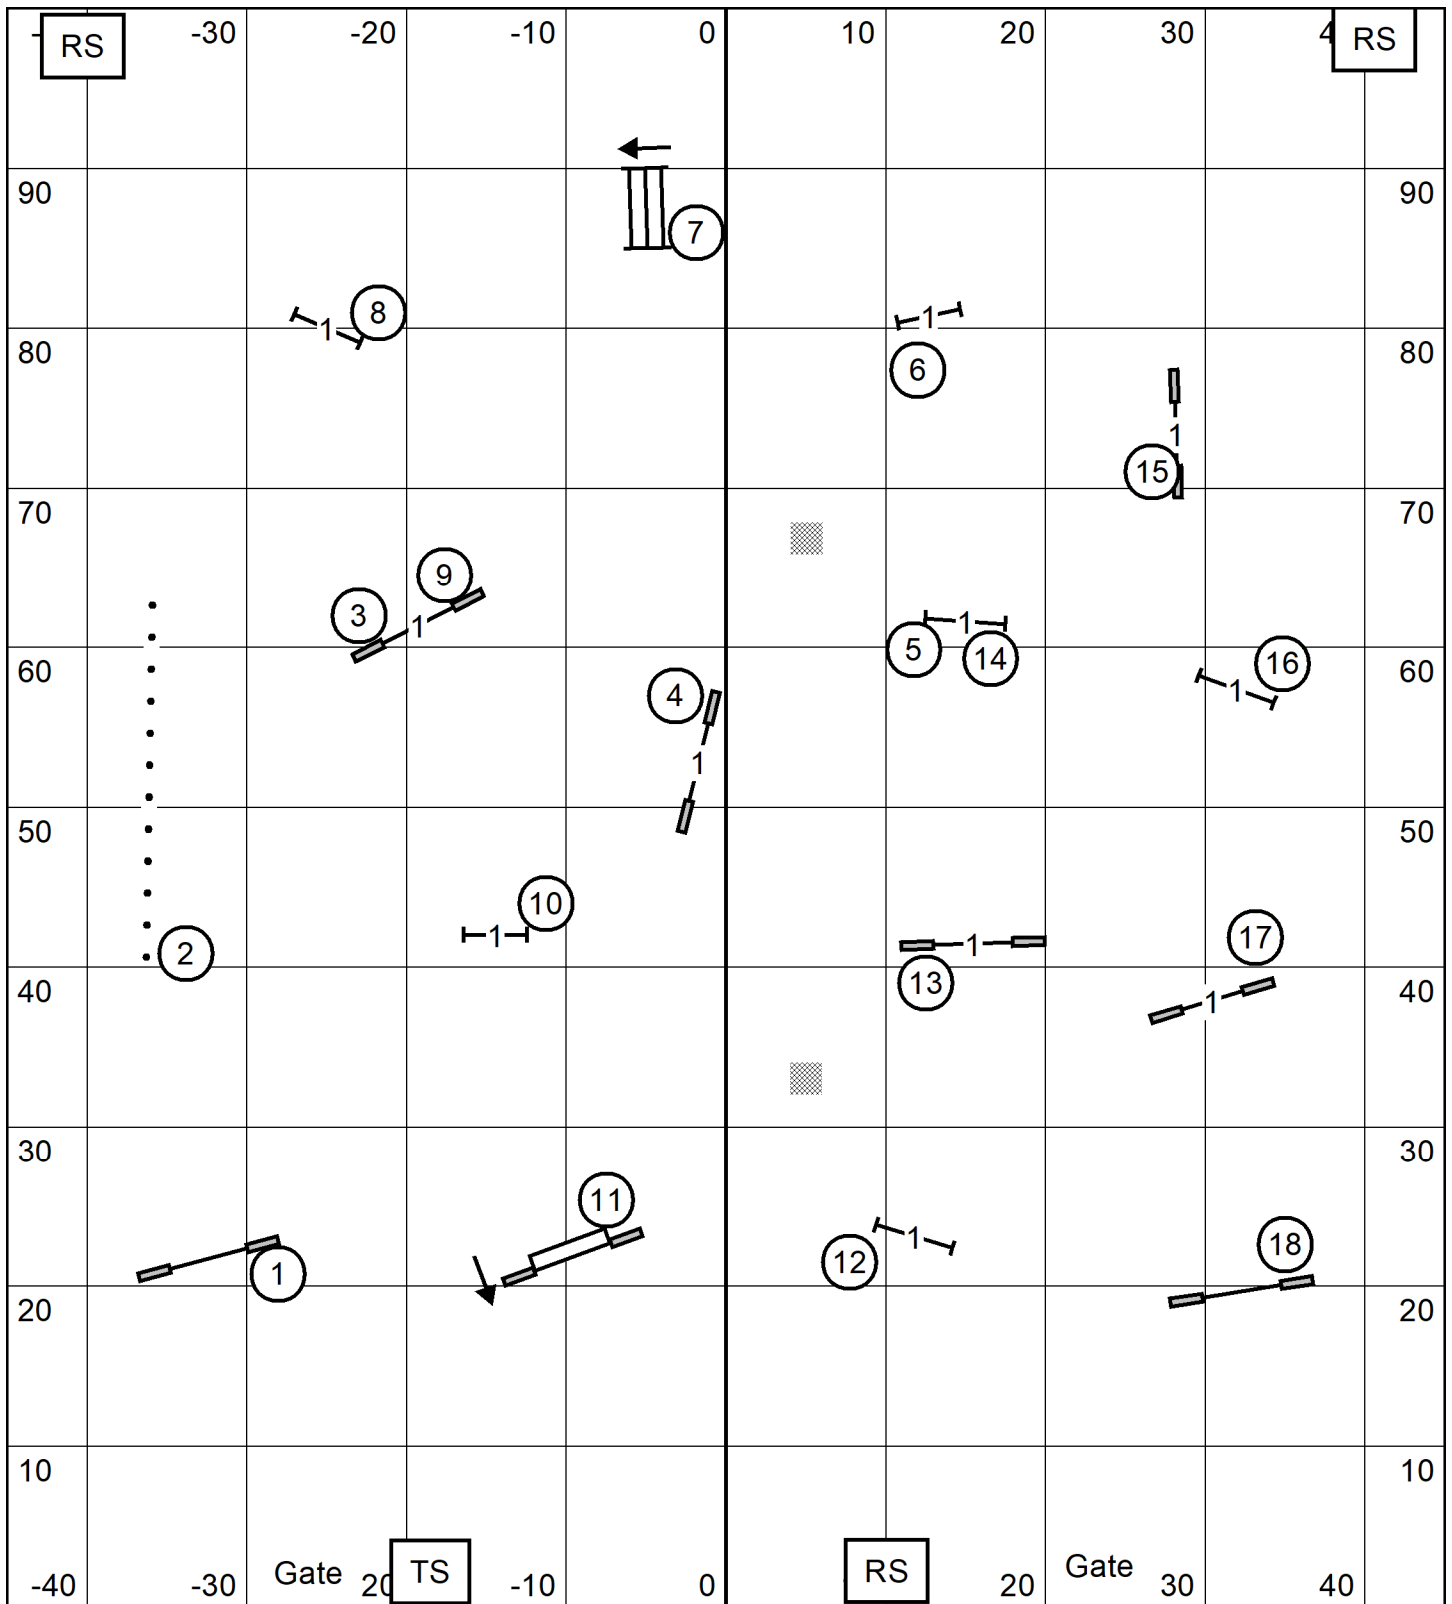

Greater St Louis Shetland Sheepdog Club \*May 25, 2024  
 100' X 90' Indoors on Turf  
 Lynn Morgan  
**EX/MAS JWW**

Greater St Louis Shetland Sheepdog Club \*May 25. 2024  
 100' X 90' Indoors on Turf  
 Lynn Morgan  
**EX/MAS Standard**

Greater St Louis Shetland Sheepdog Club \*May 25, 2024  
 100' X 90' Indoors on Turf  
 Lynn Morgan  
 Novice JWW

Greater St Louis Shetland Sheepdog Club \*May 25, 2024  
 100' X 90' Indoors on Turf  
 Lynn Morgan  
**Novice Standard**

Greater St Louis Shetland Sheepdog Club \*May 25. 2024  
 100' X 90' Indoors on Turf  
 Lynn Morgan  
 Open JWW

Greater St Louis Shetland Sheepdog Club \*May 25. 2024  
 100' X 90' Indoors on Turf  
 Lynn Morgan  
**Open Standard**