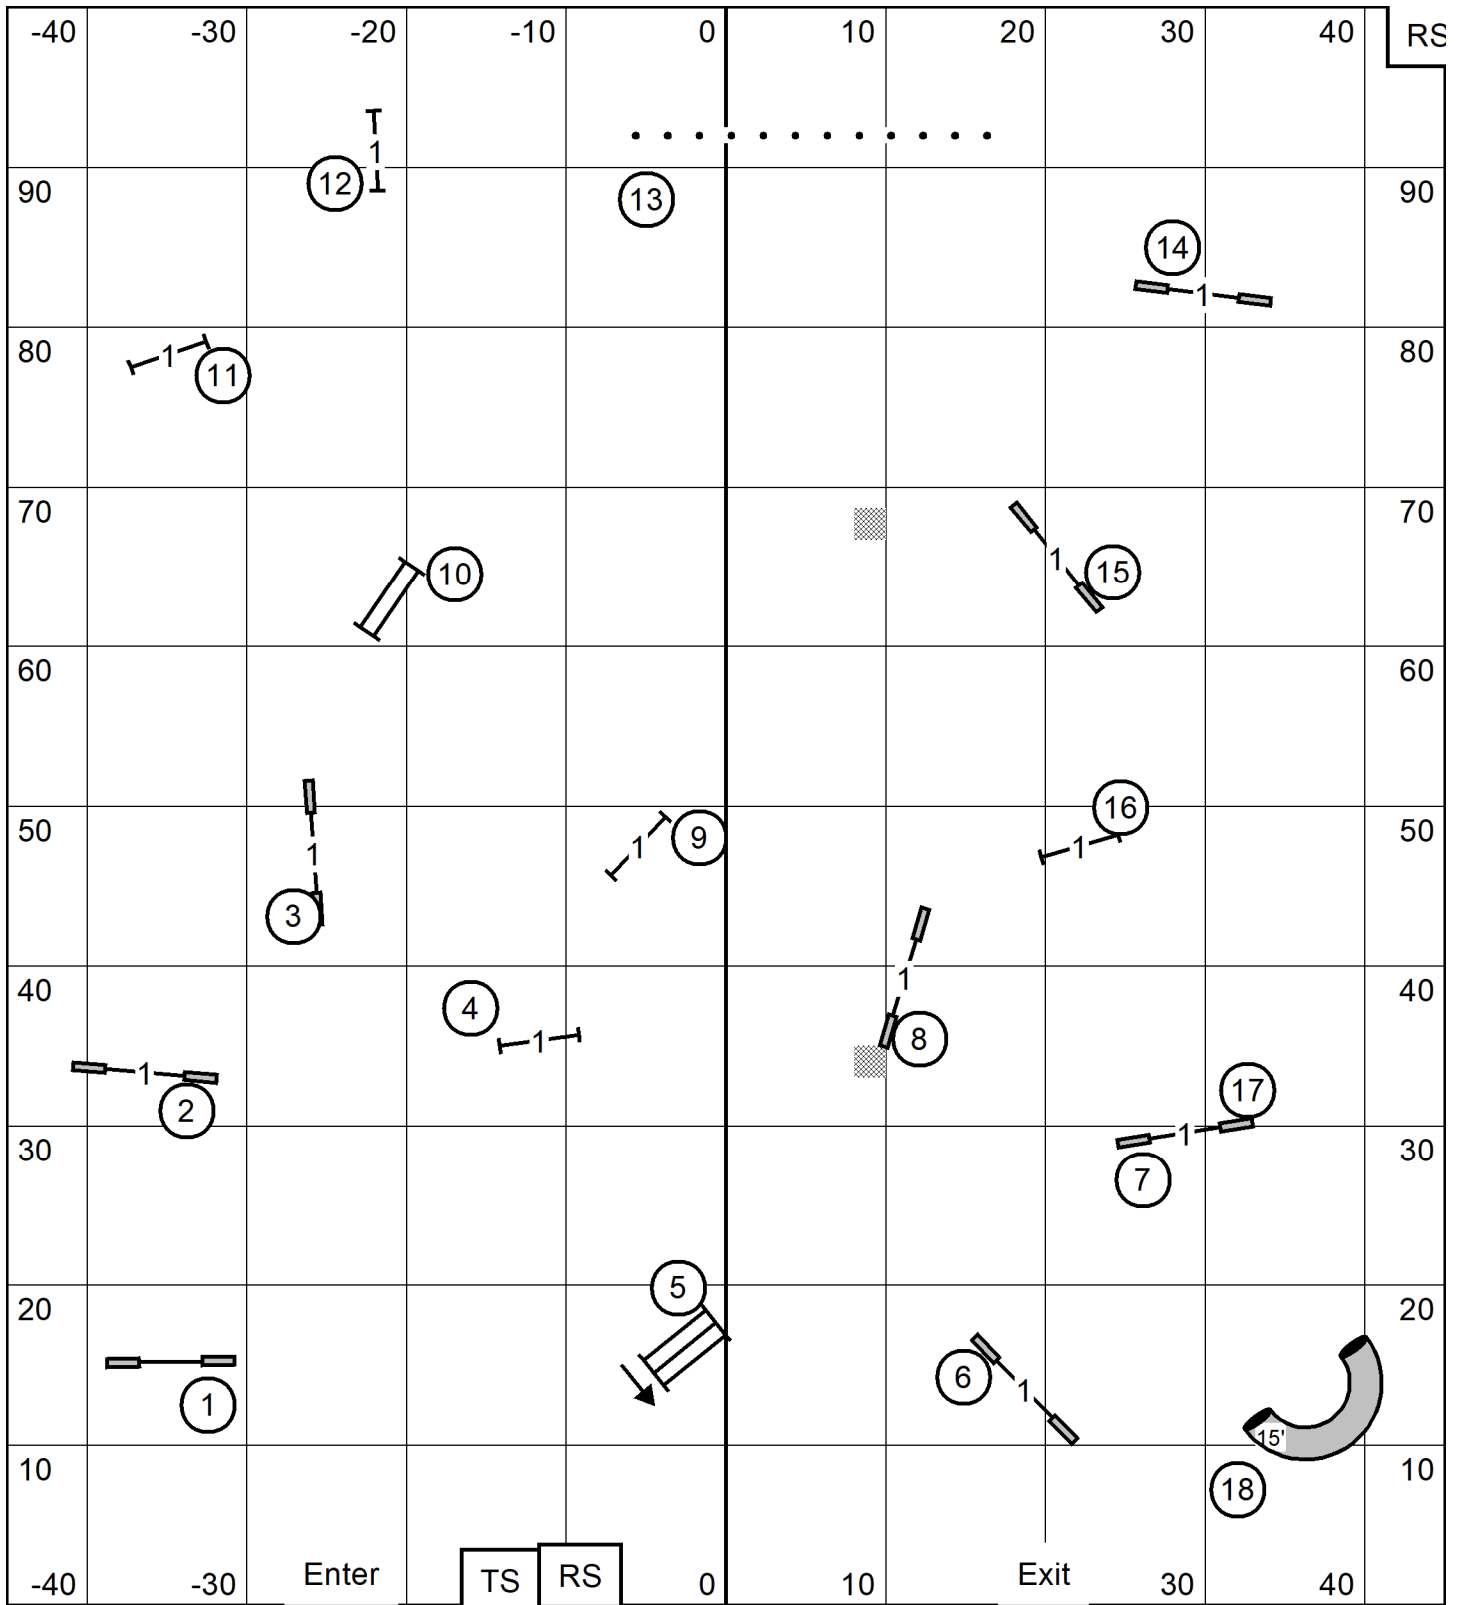

Greater St. Louis Shetland Sheepdog Club
 Wood River, IL *May 26, 2024
 EX/MAS JWW*Indoors on Turf 90' X 100"
 Lynn Morgan

Greater St. Louis Shetland Sheepdog Club
 Wood River, IL *May 26, 2024
 EX/MAS Standard*Indoors on Turf 90' X 100"
 Lynn Morgan

Greater St. Louis Shetland Sheepdog Club
 Wood River, IL *May 26, 2024
 Novice JWW*Indoors on Turf 90' X 100"
 Lynn Morgan

Greater St. Louis Shetland Sheepdog Club
 Wood River, IL *May 26, 2024
 Novice Standard*Indoors on Turf 90' X 100"
 Lynn Morgan

Greater St. Louis Shetland Sheepdog Club

Wood River, IL *May 26, 2024

Open JWW*Indoors on Turf 90' X 100"

Lynn Morgan

Greater St. Louis Shetland Sheepdog Club
 Wood River, IL *May 26, 2024
 Open Standard*Indoors on Turf 90' X 100"
 Lynn Morgan

Greater St. Louis Shetland Sheepdog Club
 Wood River, IL *May 26, 2024
 Time to Beat*Indoors on Turf 90' X 100"
 Lynn Morgan