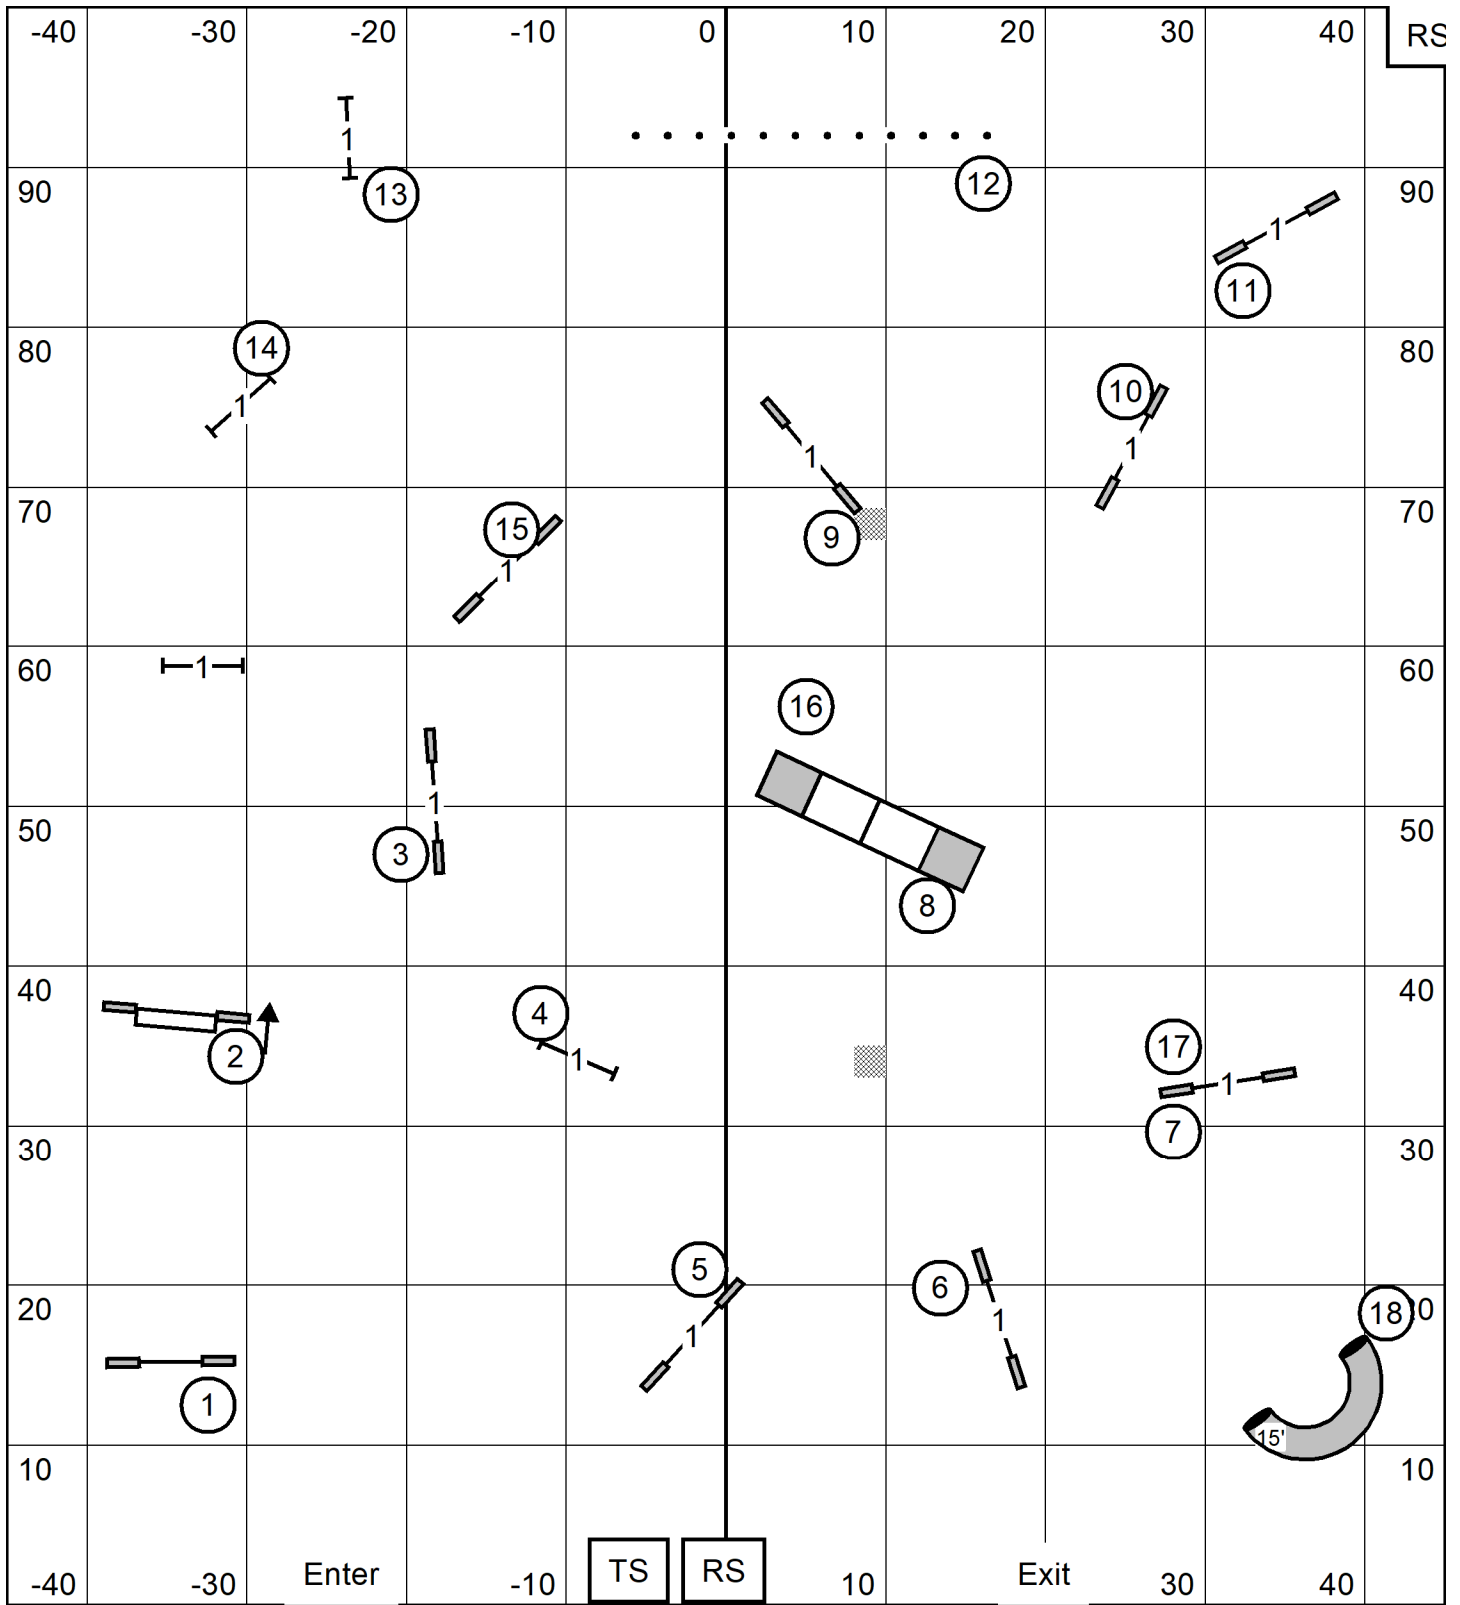

Greater St. Louis Shetland Sheepdog Club
 Wood River, IL *May 26, 2024
 Novice JWW*Indoors on Turf 90' X 100"
 Lynn Morgan

Greater St. Louis Shetland Sheepdog Club
 Wood River, IL *May 26, 2024
 Novice Standard*Indoors on Turf 90' X 100"
 Lynn Morgan

Greater St. Louis Shetland Sheepdog Club

Wood River, IL *May 26, 2024

Open JWW*Indoors on Turf 90' X 100"

Lynn Morgan

Greater St. Louis Shetland Sheepdog Club
 Wood River, IL *May 26, 2024
 Open Standard*Indoors on Turf 90' X 100"
 Lynn Morgan

Greater St. Louis Shetland Sheepdog Club
 Wood River, IL *May 26, 2024
 Time to Beat*Indoors on Turf 90' X 100"
 Lynn Morgan