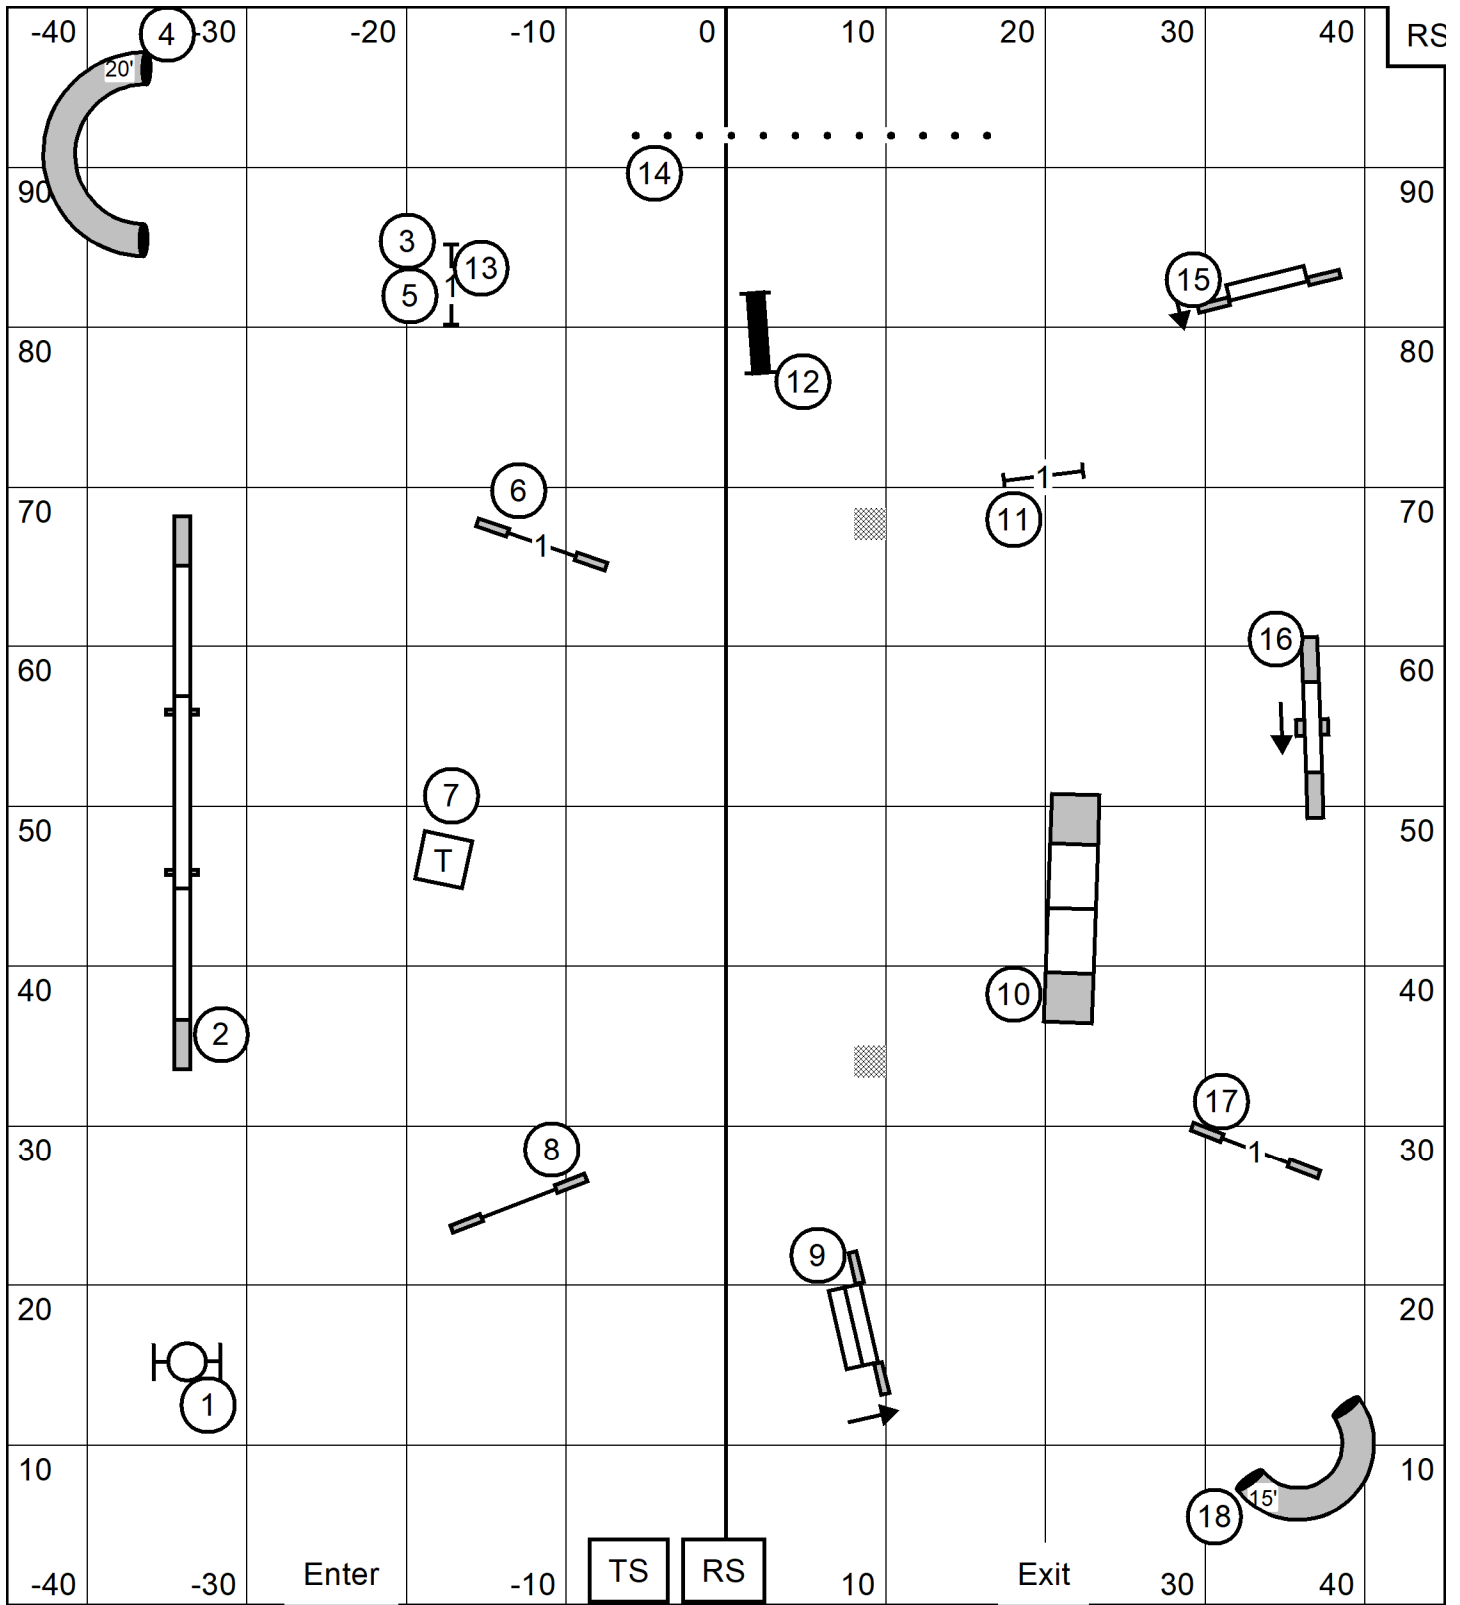

Greater St. Louis Shetland Sheepdog Club
 Wood River, IL *May 26, 2024
 Novice JWW*Indoors on Turf 90' X 100"
 Lynn Morgan

Greater St. Louis Shetland Sheepdog Club
 Wood River, IL *May 26, 2024
 Novice Standard*Indoors on Turf 90' X 100"
 Lynn Morgan

Greater St. Louis Shetland Sheepdog Club

Wood River, IL *May 26, 2024

Open JWW*Indoors on Turf 90' X 100"

Lynn Morgan

Greater St. Louis Shetland Sheepdog Club
 Wood River, IL *May 26, 2024
 Open Standard*Indoors on Turf 90' X 100"
 Lynn Morgan

Greater St. Louis Shetland Sheepdog Club
 Wood River, IL *May 26, 2024
 Time to Beat*Indoors on Turf 90' X 100"
 Lynn Morgan