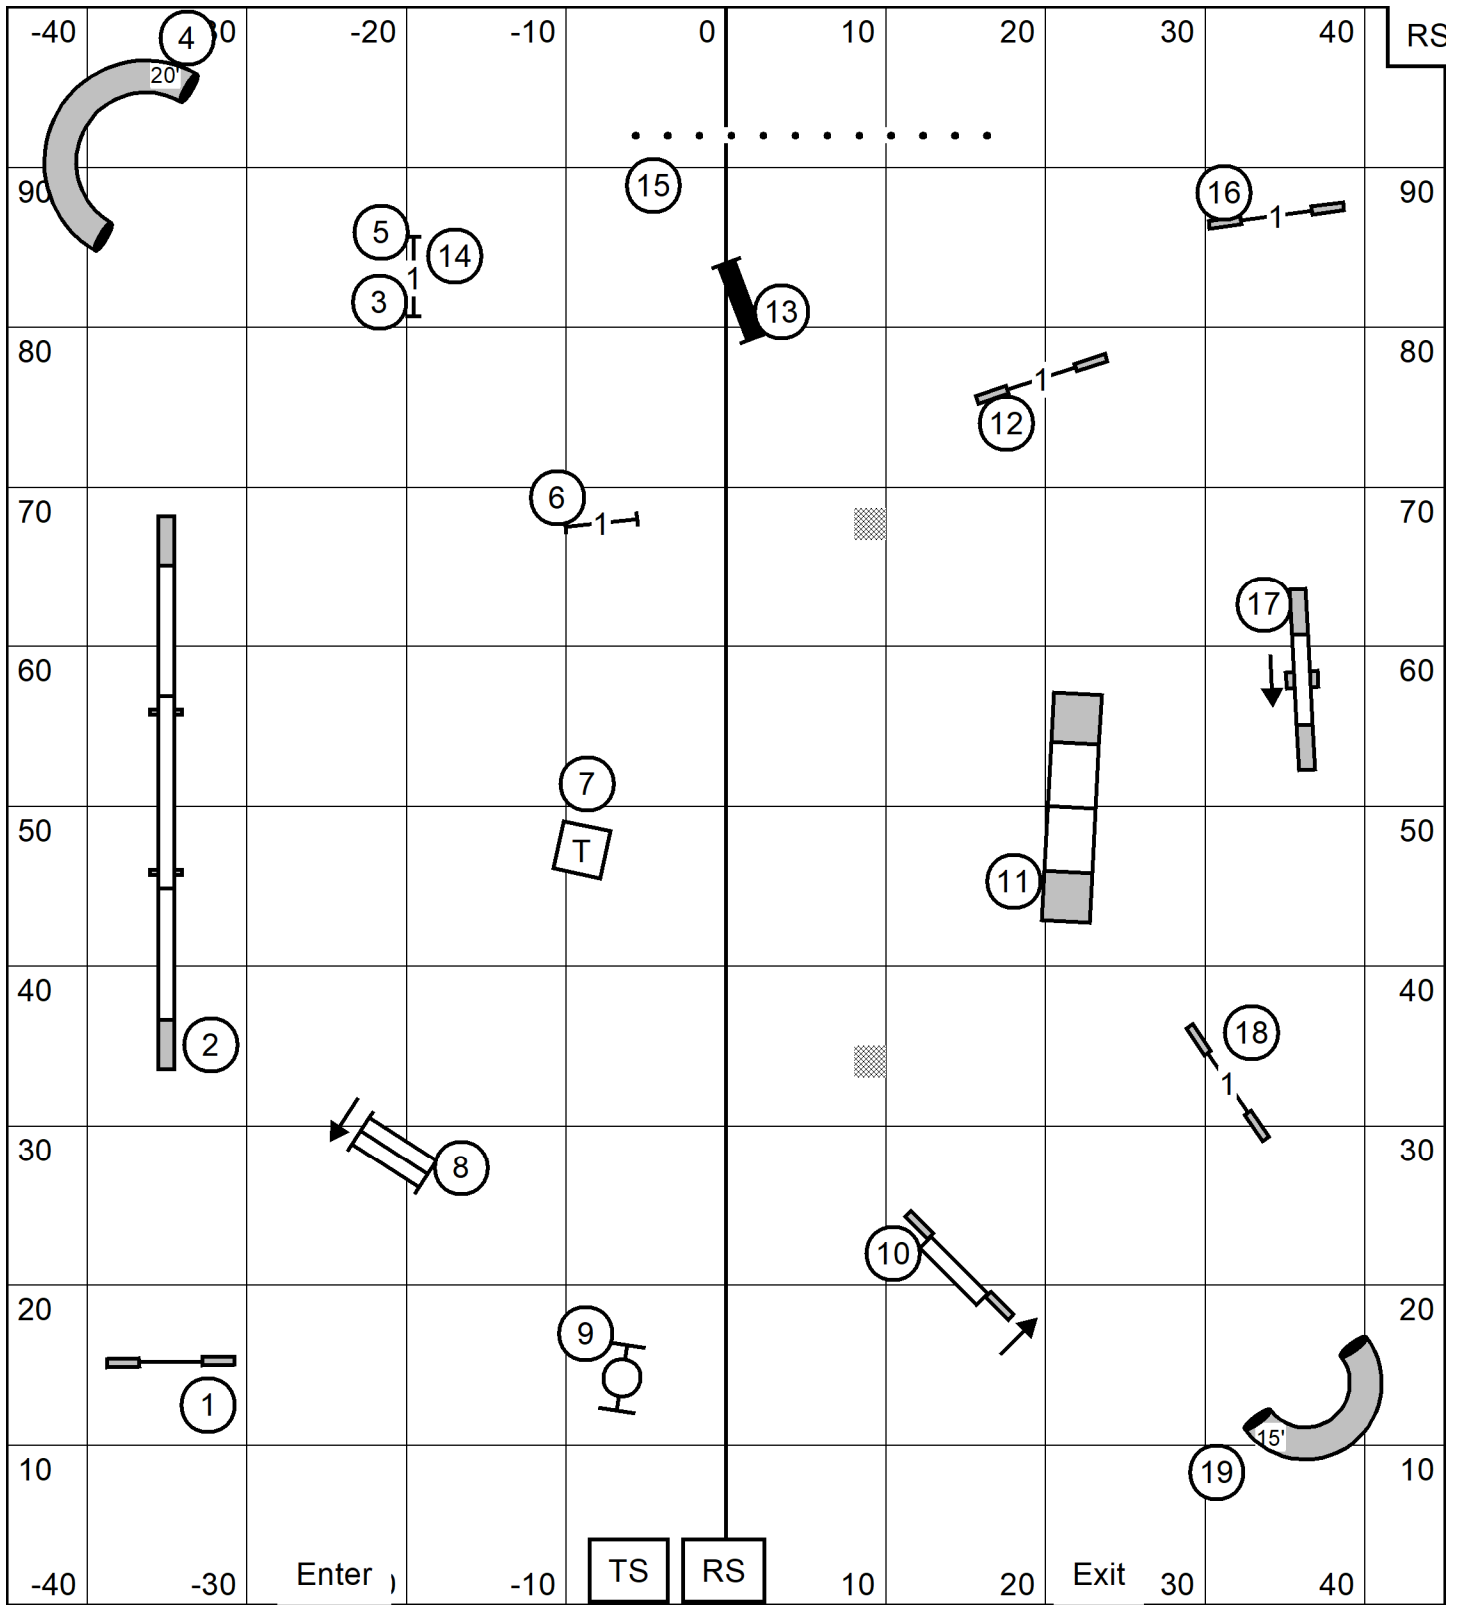

Greater St. Louis Shetland Sheepdog Club
 Wood River, IL *May 26, 2024
 EX/MAS JWW*Indoors on Turf 90' X 100"
 Lynn Morgan

Greater St. Louis Shetland Sheepdog Club
 Wood River, IL *May 26, 2024
 EX/MAS Standard*Indoors on Turf 90' X 100"
 Lynn Morgan

Greater St. Louis Shetland Sheepdog Club
 Wood River, IL *May 26, 2024
 Novice JWW*Indoors on Turf 90' X 100"
 Lynn Morgan

Greater St. Louis Shetland Sheepdog Club
 Wood River, IL *May 26, 2024
 Novice Standard*Indoors on Turf 90' X 100"
 Lynn Morgan

Greater St. Louis Shetland Sheepdog Club

Wood River, IL *May 26, 2024

Open JWW*Indoors on Turf 90' X 100"

Lynn Morgan

Greater St. Louis Shetland Sheepdog Club
 Wood River, IL *May 26, 2024
 Open Standard*Indoors on Turf 90' X 100"
 Lynn Morgan

Greater St. Louis Shetland Sheepdog Club
 Wood River, IL *May 26, 2024
 Time to Beat*Indoors on Turf 90' X 100"
 Lynn Morgan