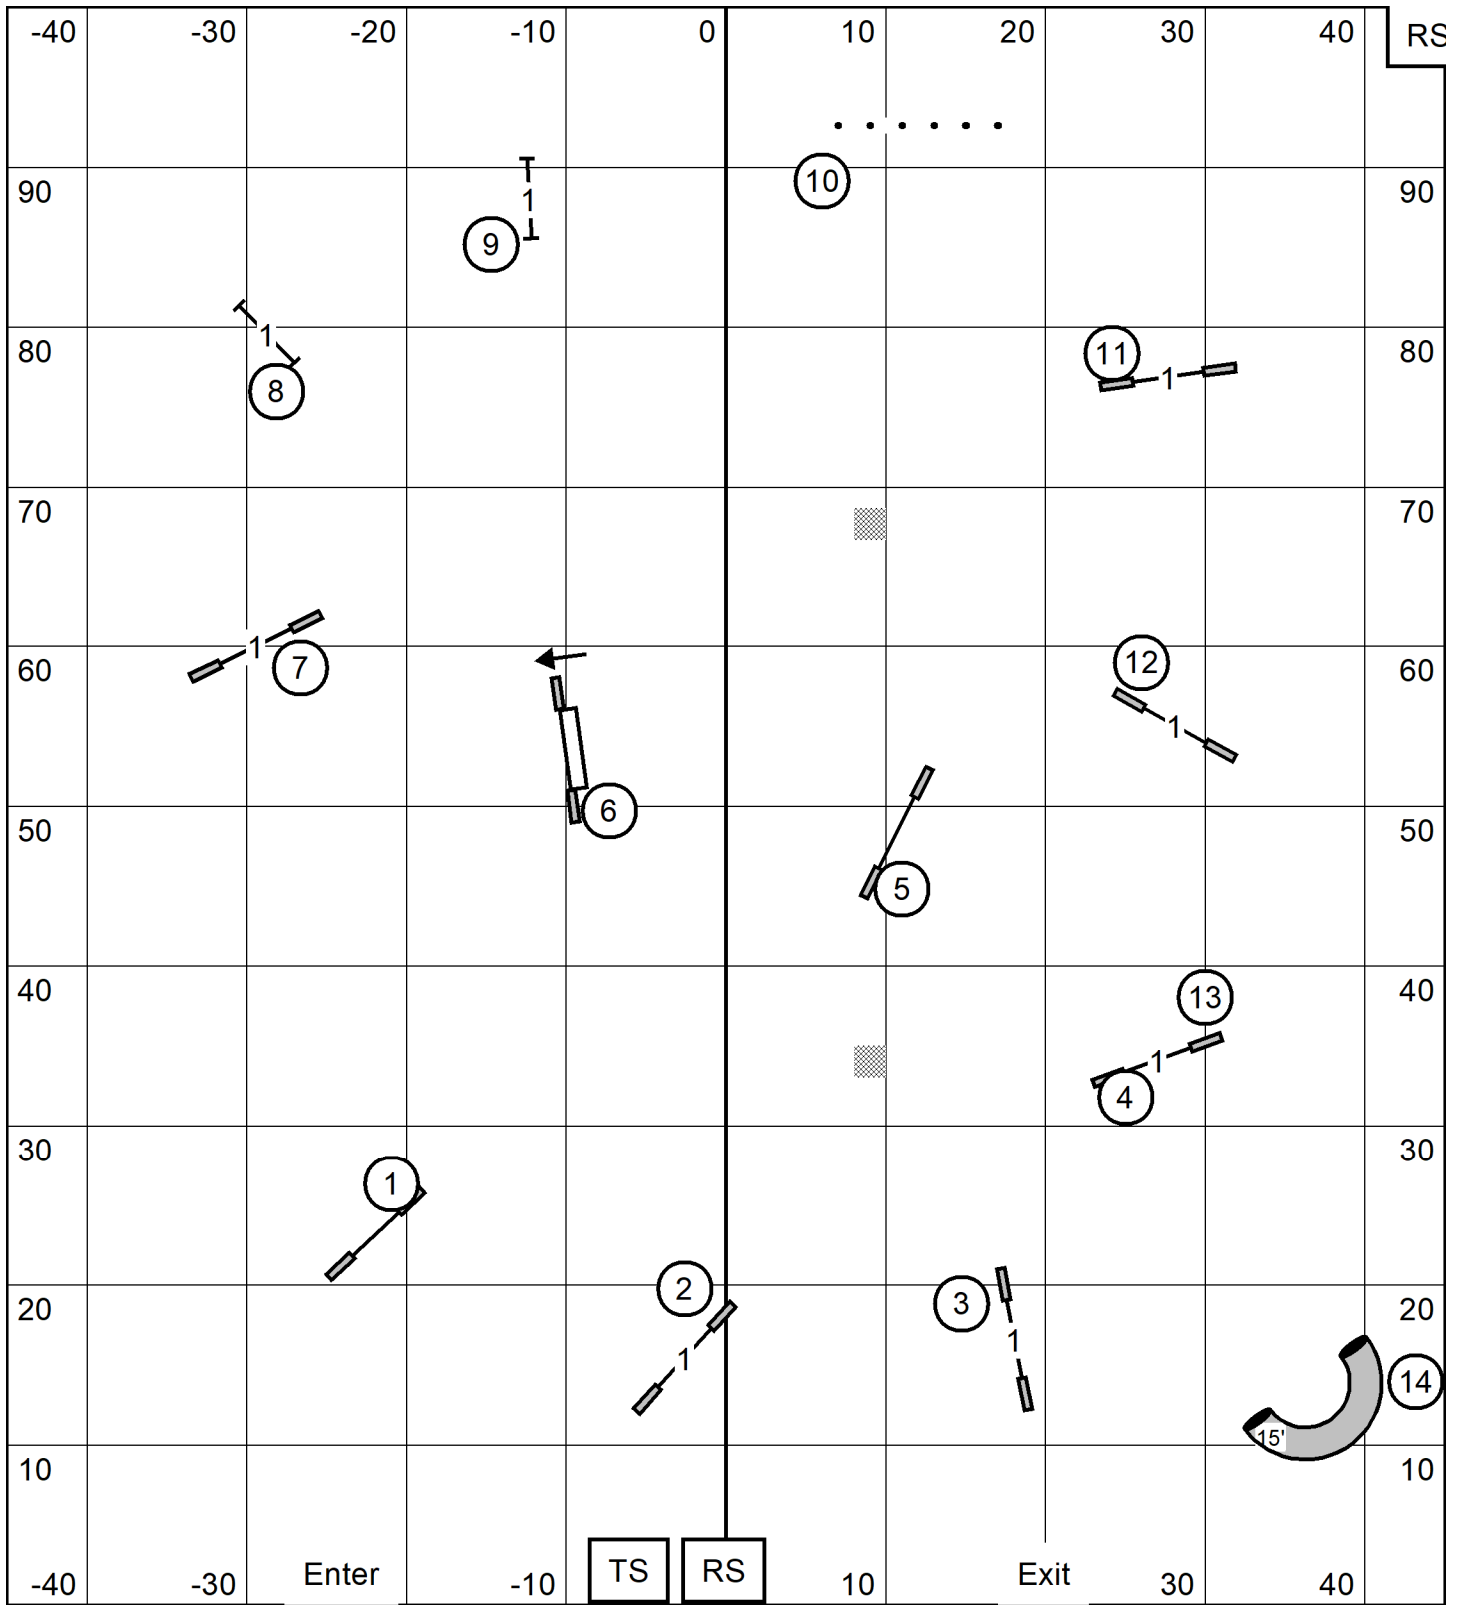

Greater St. Louis Shetland Sheepdog Club
 Wood River, IL *May 26, 2024
 EX/MAS JWW*Indoors on Turf 90' X 100"
 Lynn Morgan

Greater St. Louis Shetland Sheepdog Club
 Wood River, IL *May 26, 2024
 EX/MAS Standard*Indoors on Turf 90' X 100"
 Lynn Morgan

Greater St. Louis Shetland Sheepdog Club
 Wood River, IL *May 26, 2024
 Novice JWW*Indoors on Turf 90' X 100"
 Lynn Morgan

Greater St. Louis Shetland Sheepdog Club
 Wood River, IL *May 26, 2024
 Novice Standard*Indoors on Turf 90' X 100"
 Lynn Morgan

Greater St. Louis Shetland Sheepdog Club

Wood River, IL *May 26, 2024

Open JWW*Indoors on Turf 90' X 100"

Lynn Morgan

Greater St. Louis Shetland Sheepdog Club
 Wood River, IL *May 26, 2024
 Open Standard*Indoors on Turf 90' X 100"
 Lynn Morgan

Greater St. Louis Shetland Sheepdog Club
 Wood River, IL *May 26, 2024
 Time to Beat*Indoors on Turf 90' X 100"
 Lynn Morgan