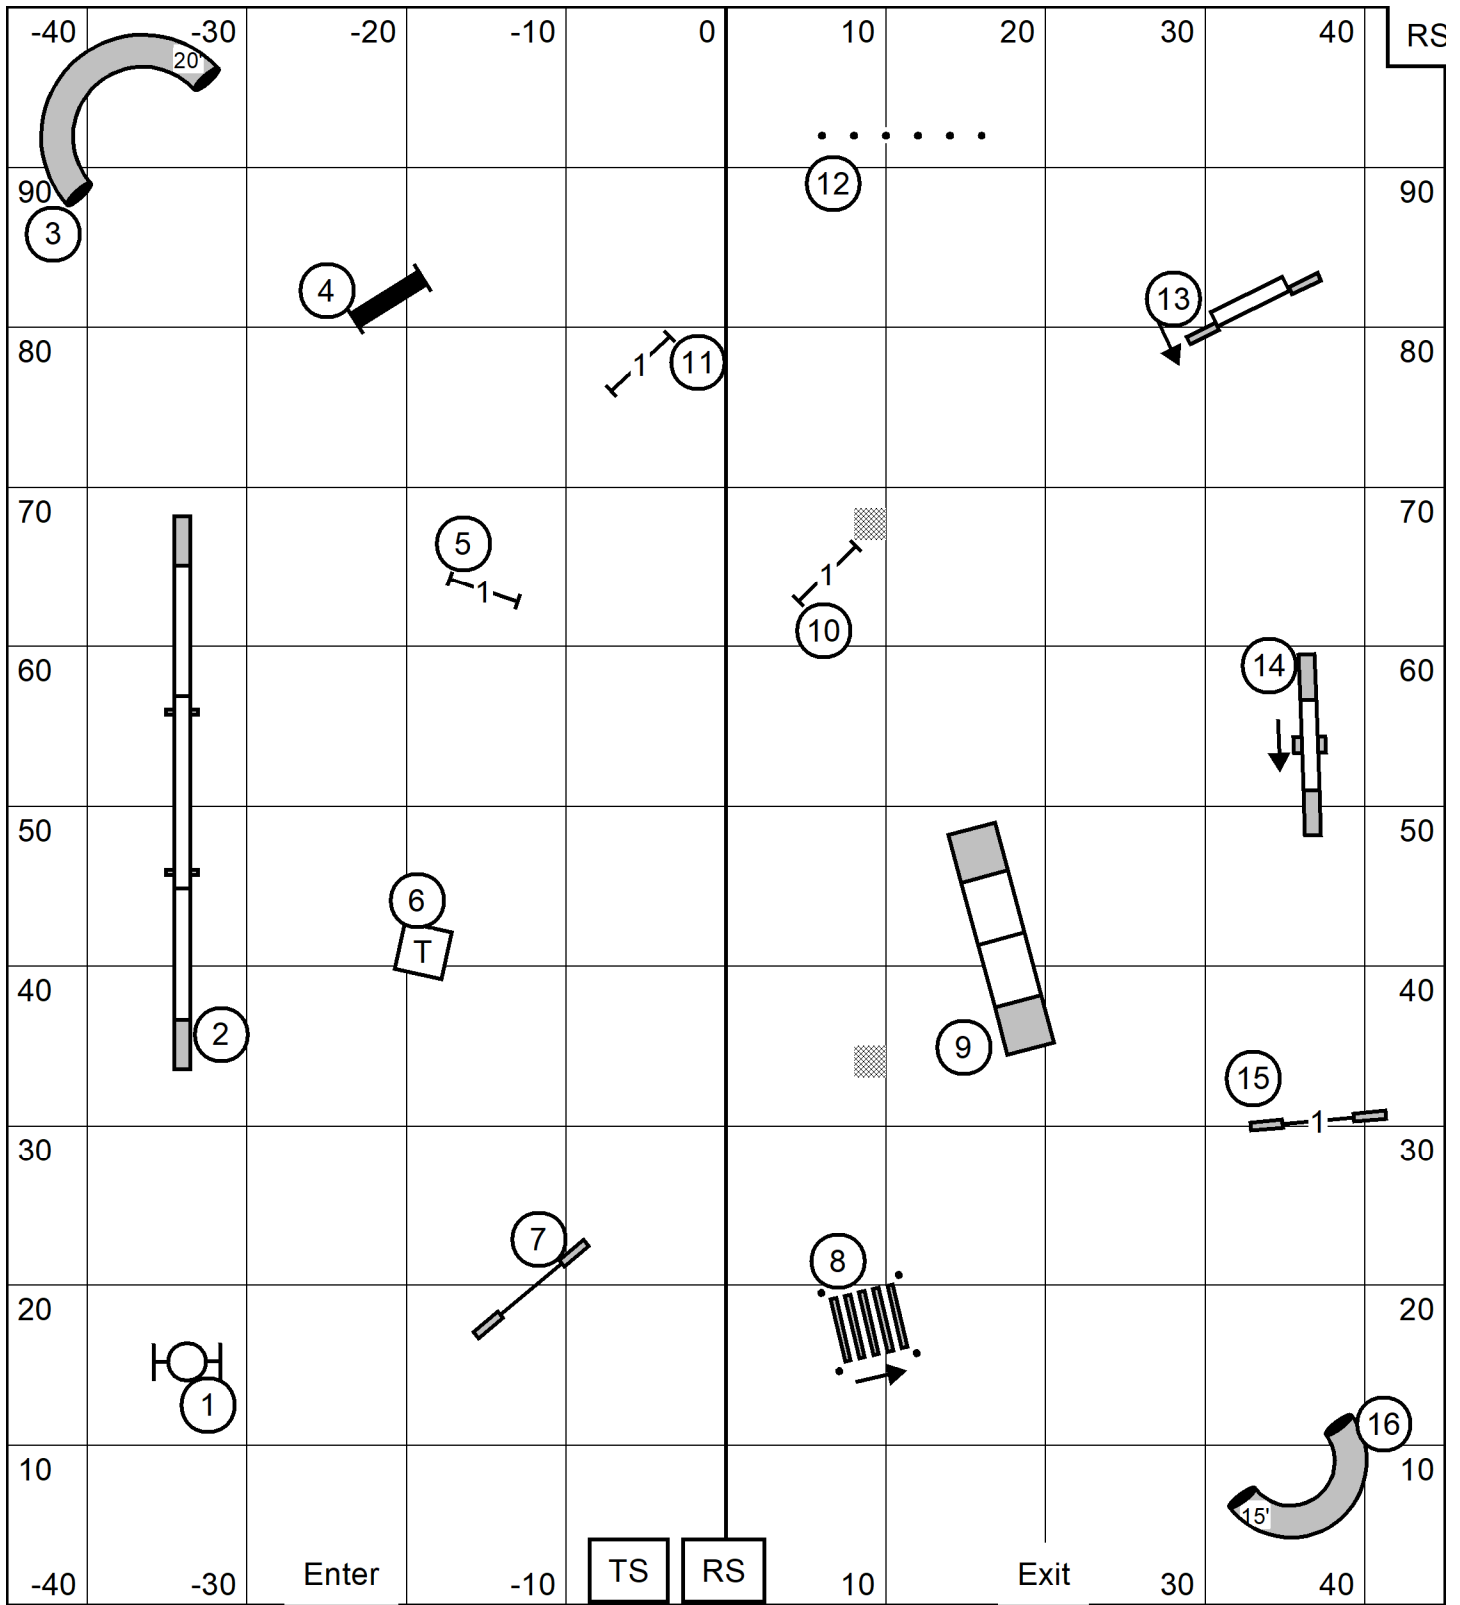

Greater St. Louis Shetland Sheepdog Club
 Wood River, IL *May 26, 2024
 EX/MAS JWW*Indoors on Turf 90' X 100"
 Lynn Morgan

Greater St. Louis Shetland Sheepdog Club
 Wood River, IL *May 26, 2024
 EX/MAS Standard*Indoors on Turf 90' X 100"
 Lynn Morgan

Greater St. Louis Shetland Sheepdog Club
 Wood River, IL *May 26, 2024
 Novice JWW*Indoors on Turf 90' X 100"
 Lynn Morgan

Greater St. Louis Shetland Sheepdog Club
 Wood River, IL *May 26, 2024
 Novice Standard*Indoors on Turf 90' X 100"
 Lynn Morgan

Greater St. Louis Shetland Sheepdog Club

Wood River, IL *May 26, 2024

Open JWW*Indoors on Turf 90' X 100"

Lynn Morgan

Greater St. Louis Shetland Sheepdog Club
 Wood River, IL *May 26, 2024
 Open Standard*Indoors on Turf 90' X 100"
 Lynn Morgan

Greater St. Louis Shetland Sheepdog Club
 Wood River, IL *May 26, 2024
 Time to Beat*Indoors on Turf 90' X 100"
 Lynn Morgan