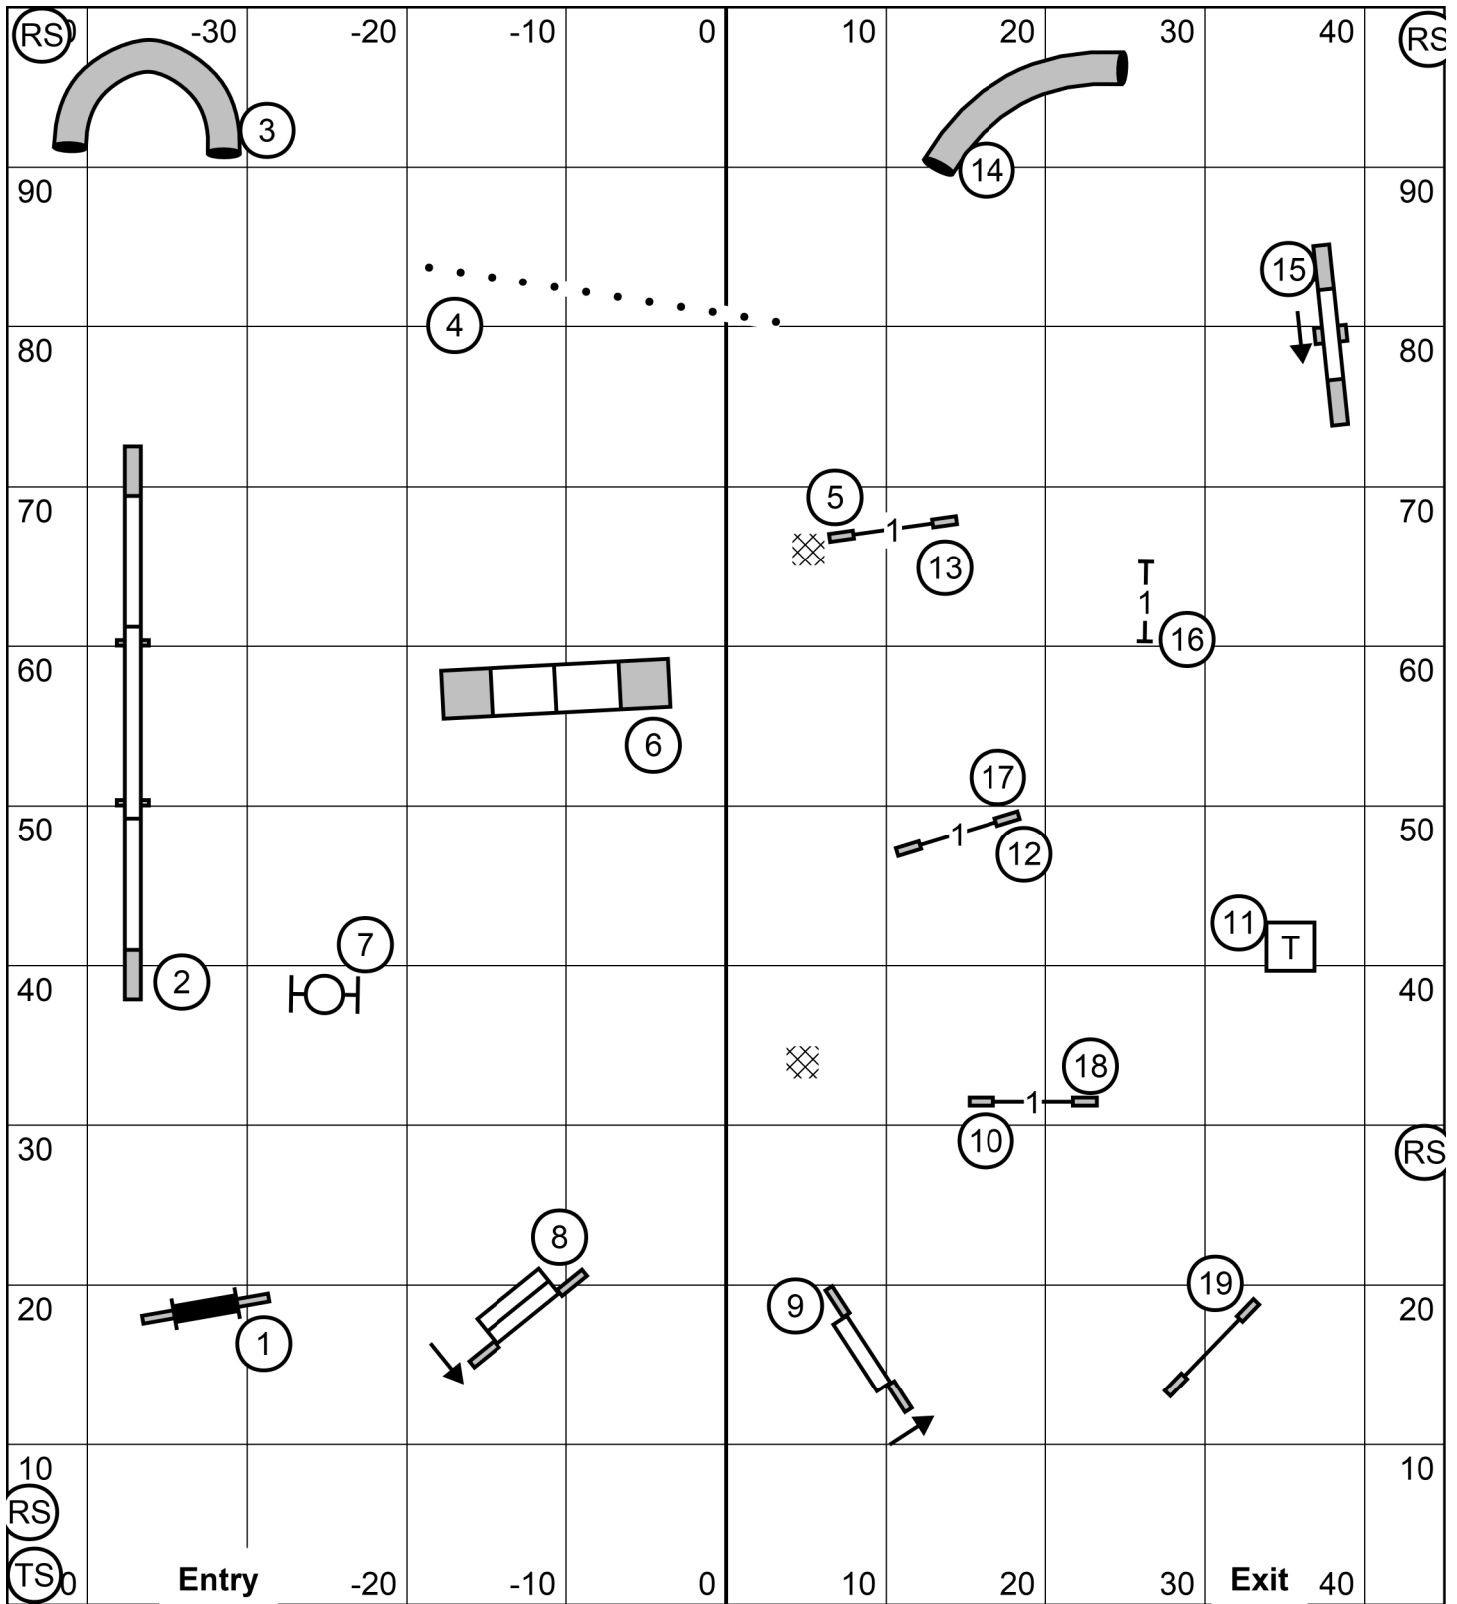

Old English Sheepdog Club of America, Inc - 06/21/2024 - FAST- Don Farage

Send Bonus

Excellent/Master: 4 - 5 - 6

Novice and Open: 4 - 5 or 5 - 6 (Taken in flow)

Old English Sheepdog Club of America, Inc - 06/21/2024 - Excellent/Master STD - Don Farage

Old English Sheepdog Club of America, Inc - 06/21/2024 - Open STD - Don Farage

Old English Sheepdog Club of America, Inc - 06/21/2024 - Novice STD - Don Farage