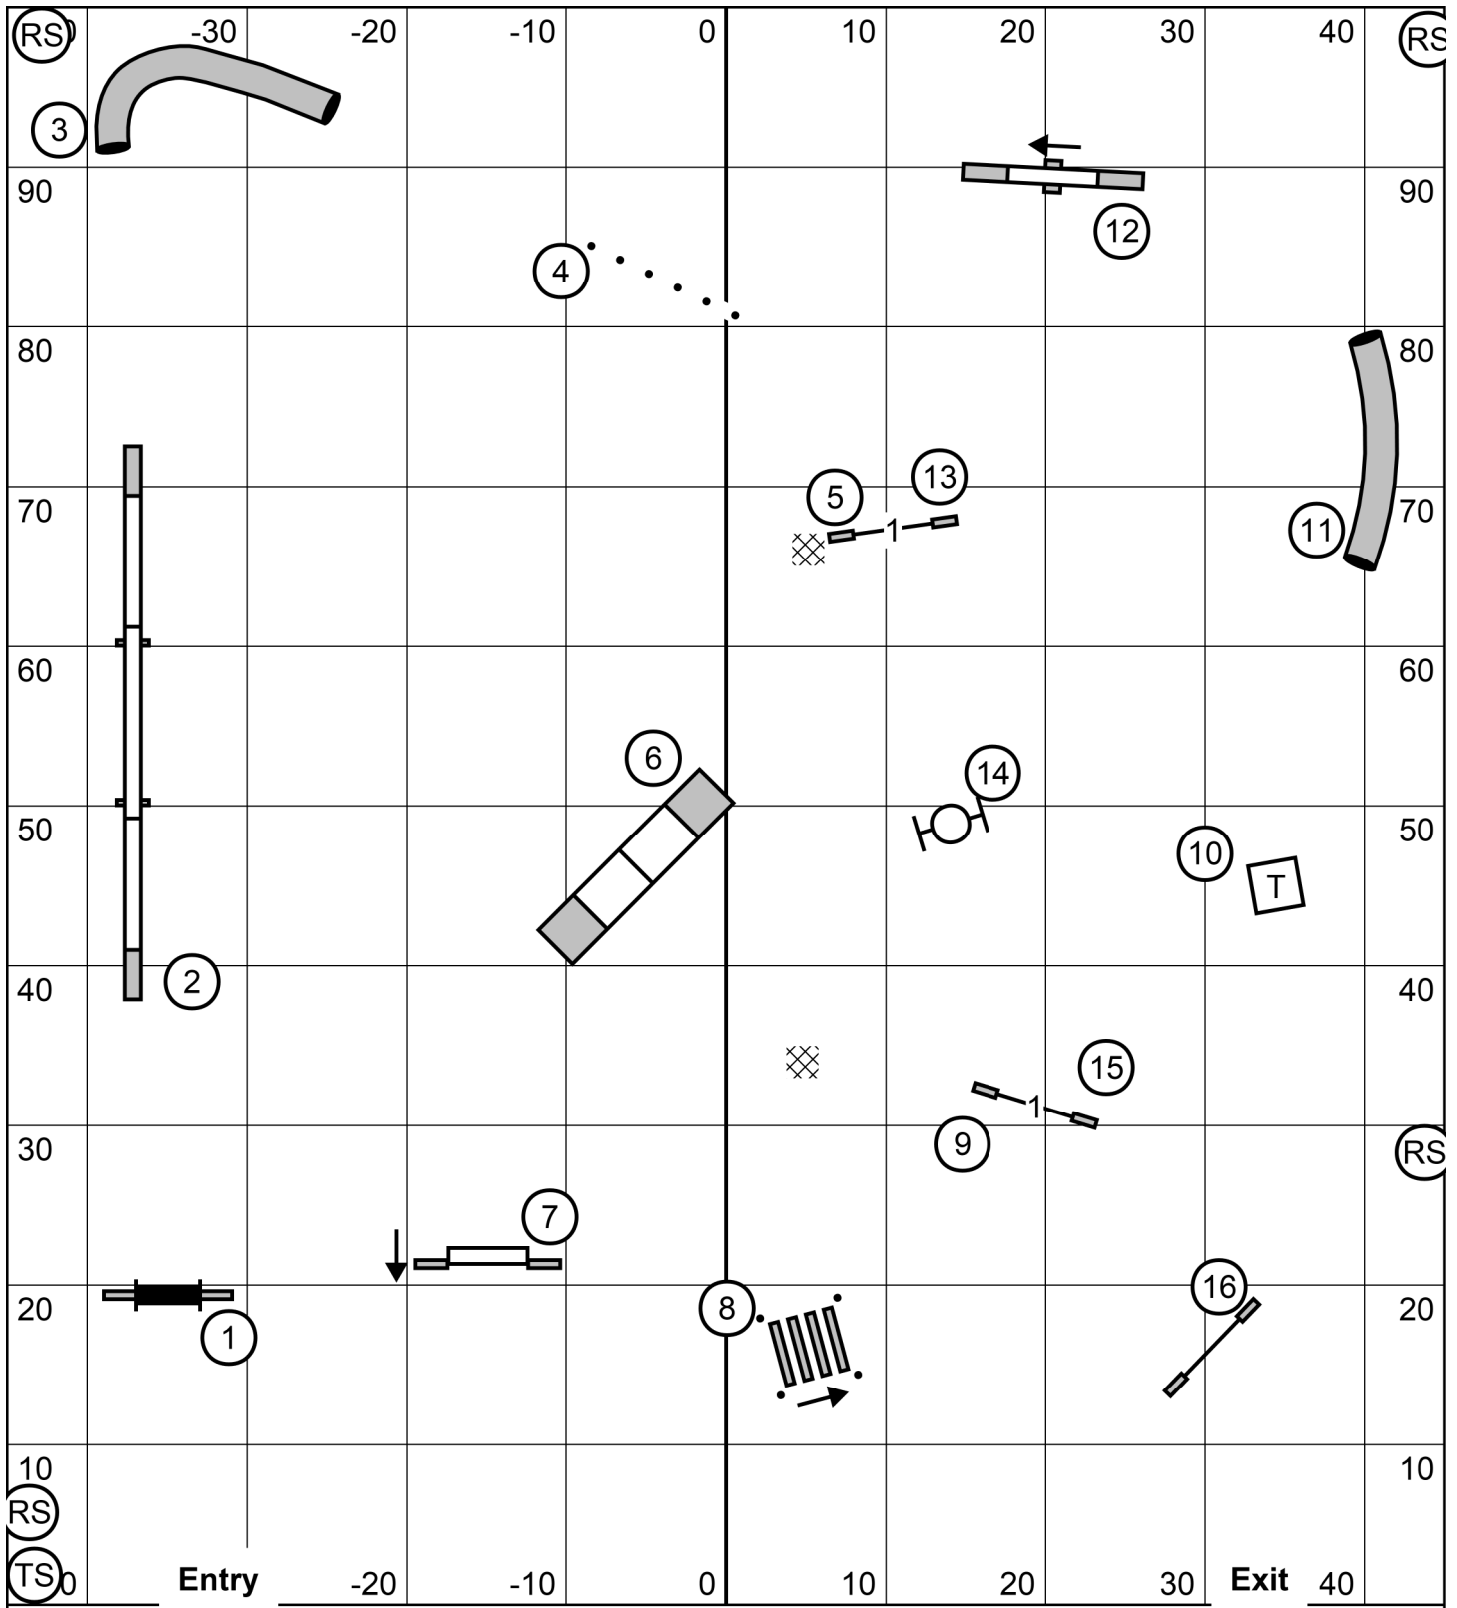

Old English Sheepdog Club of America, Inc - 06/21/2024 - Open STD - Don Farage

Old English Sheepdog Club of America, Inc - 06/21/2024 - Novice STD - Don Farage