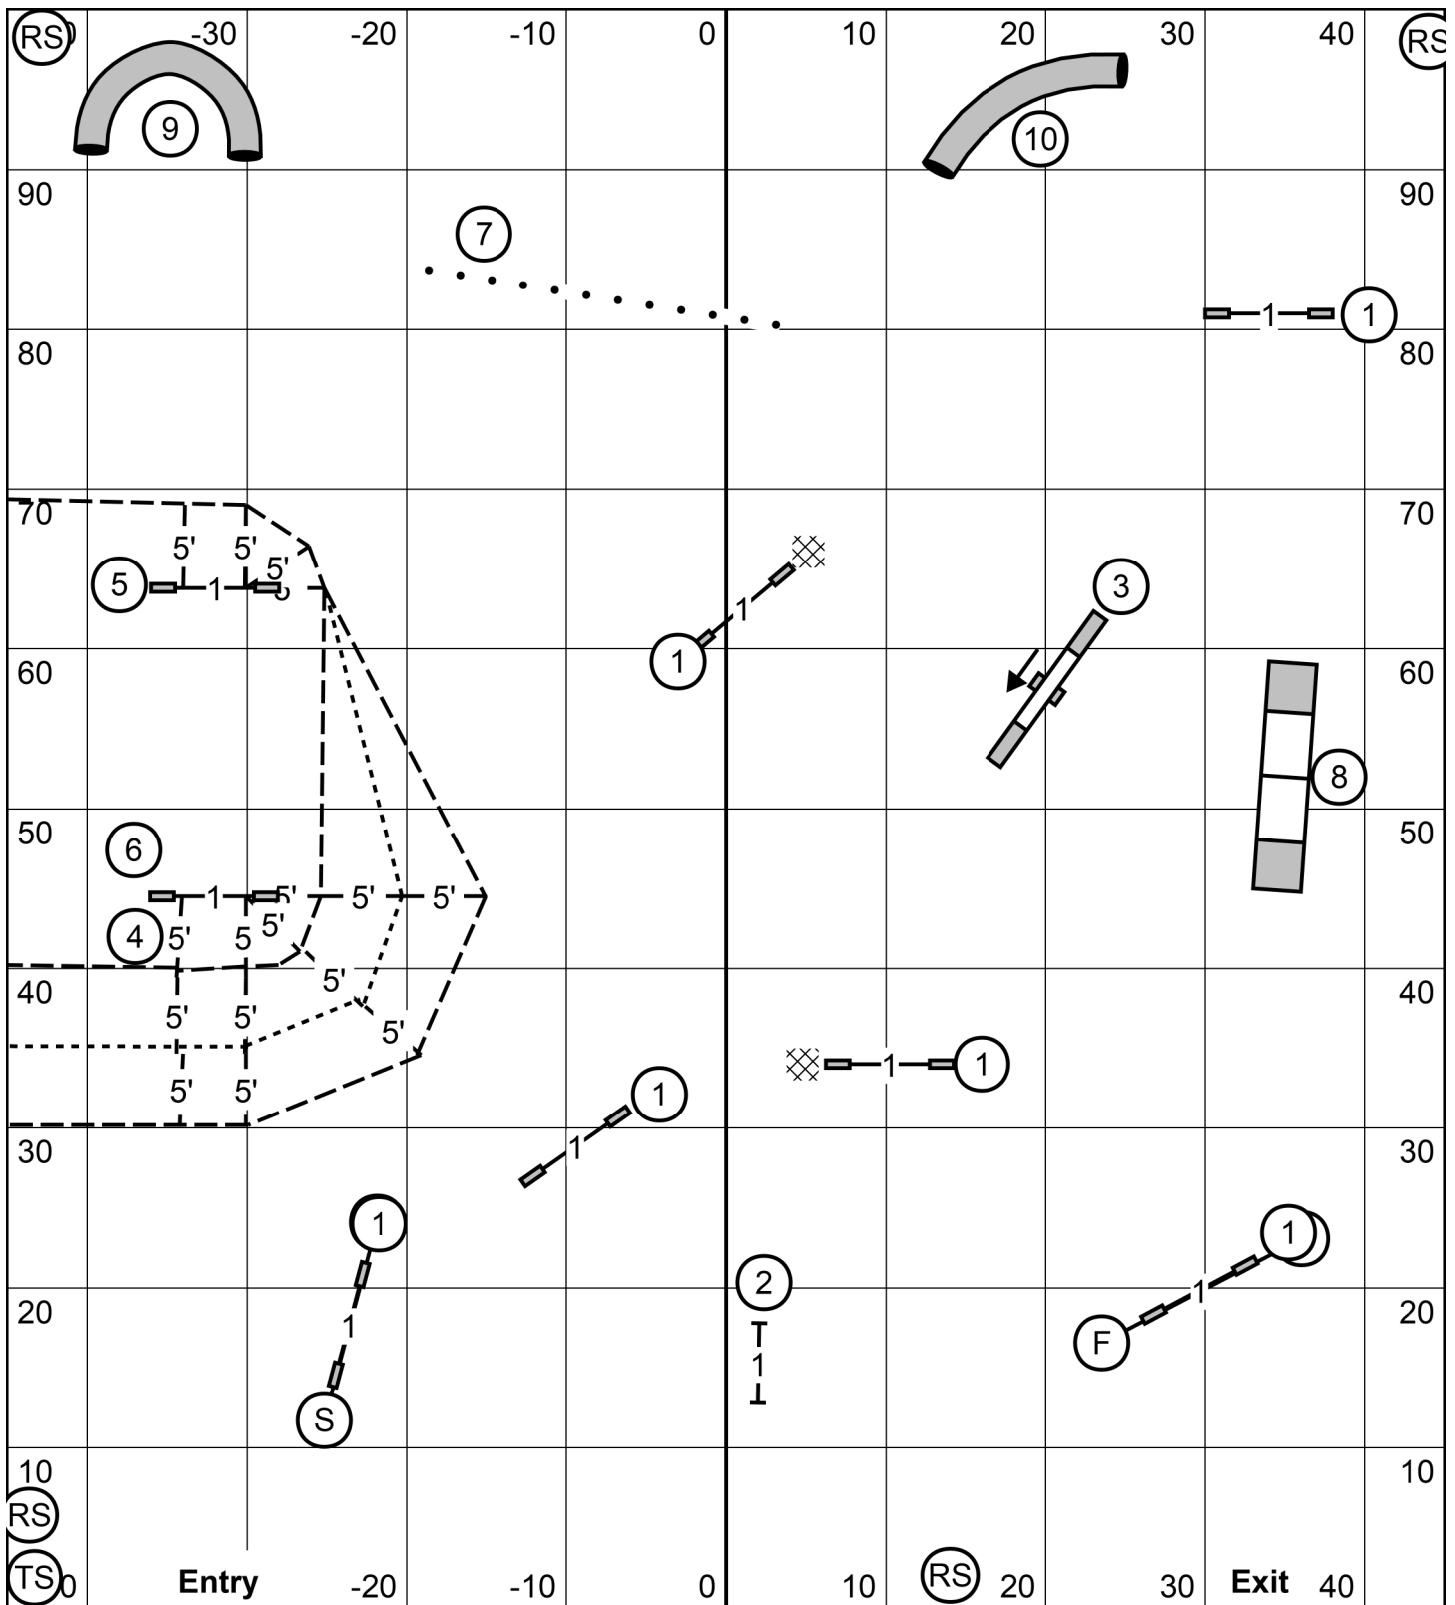

Old English Sheepdog Club of America, Inc - 06/21/2024 - FAST- Don Farage

Send Bonus

Excellent/Master: 4 - 5 - 6

Novice and Open: 4 - 5 or 5 - 6 (Taken in flow)

Old English Sheepdog Club of America, Inc - 06/21/2024 - Excellent/Master STD - Don Farage

Old English Sheepdog Club of America, Inc - 06/21/2024 - Open STD - Don Farage

Old English Sheepdog Club of America, Inc - 06/21/2024 - Novice STD - Don Farage