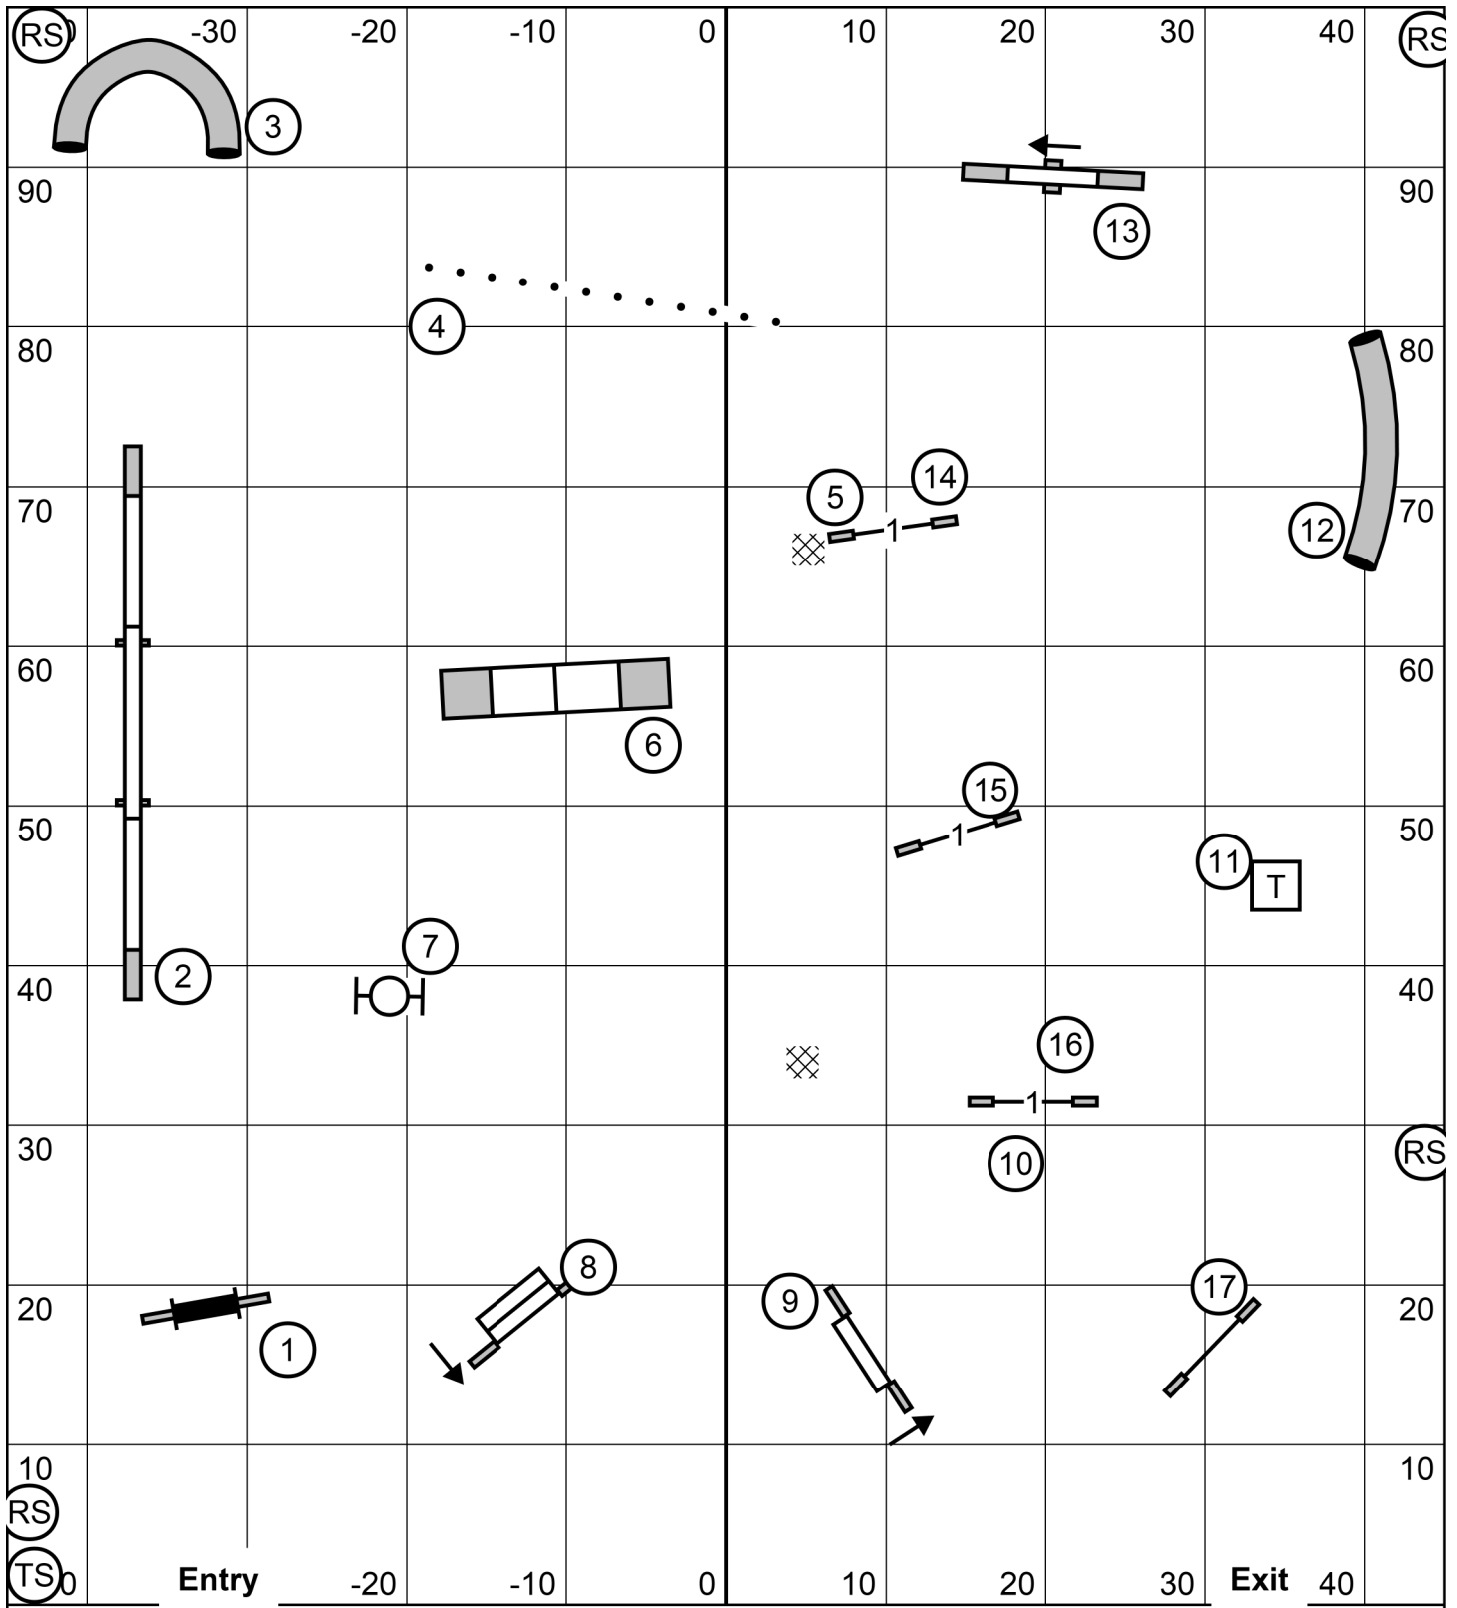

Old English Sheepdog Club of America, Inc - 06/21/2024 - FAST- Don Farage

Send Bonus

Excellent/Master: 4 - 5 - 6

Novice and Open: 4 - 5 or 5 - 6 (Taken in flow)

Old English Sheepdog Club of America, Inc - 06/21/2024 - Excellent/Master STD - Don Farage