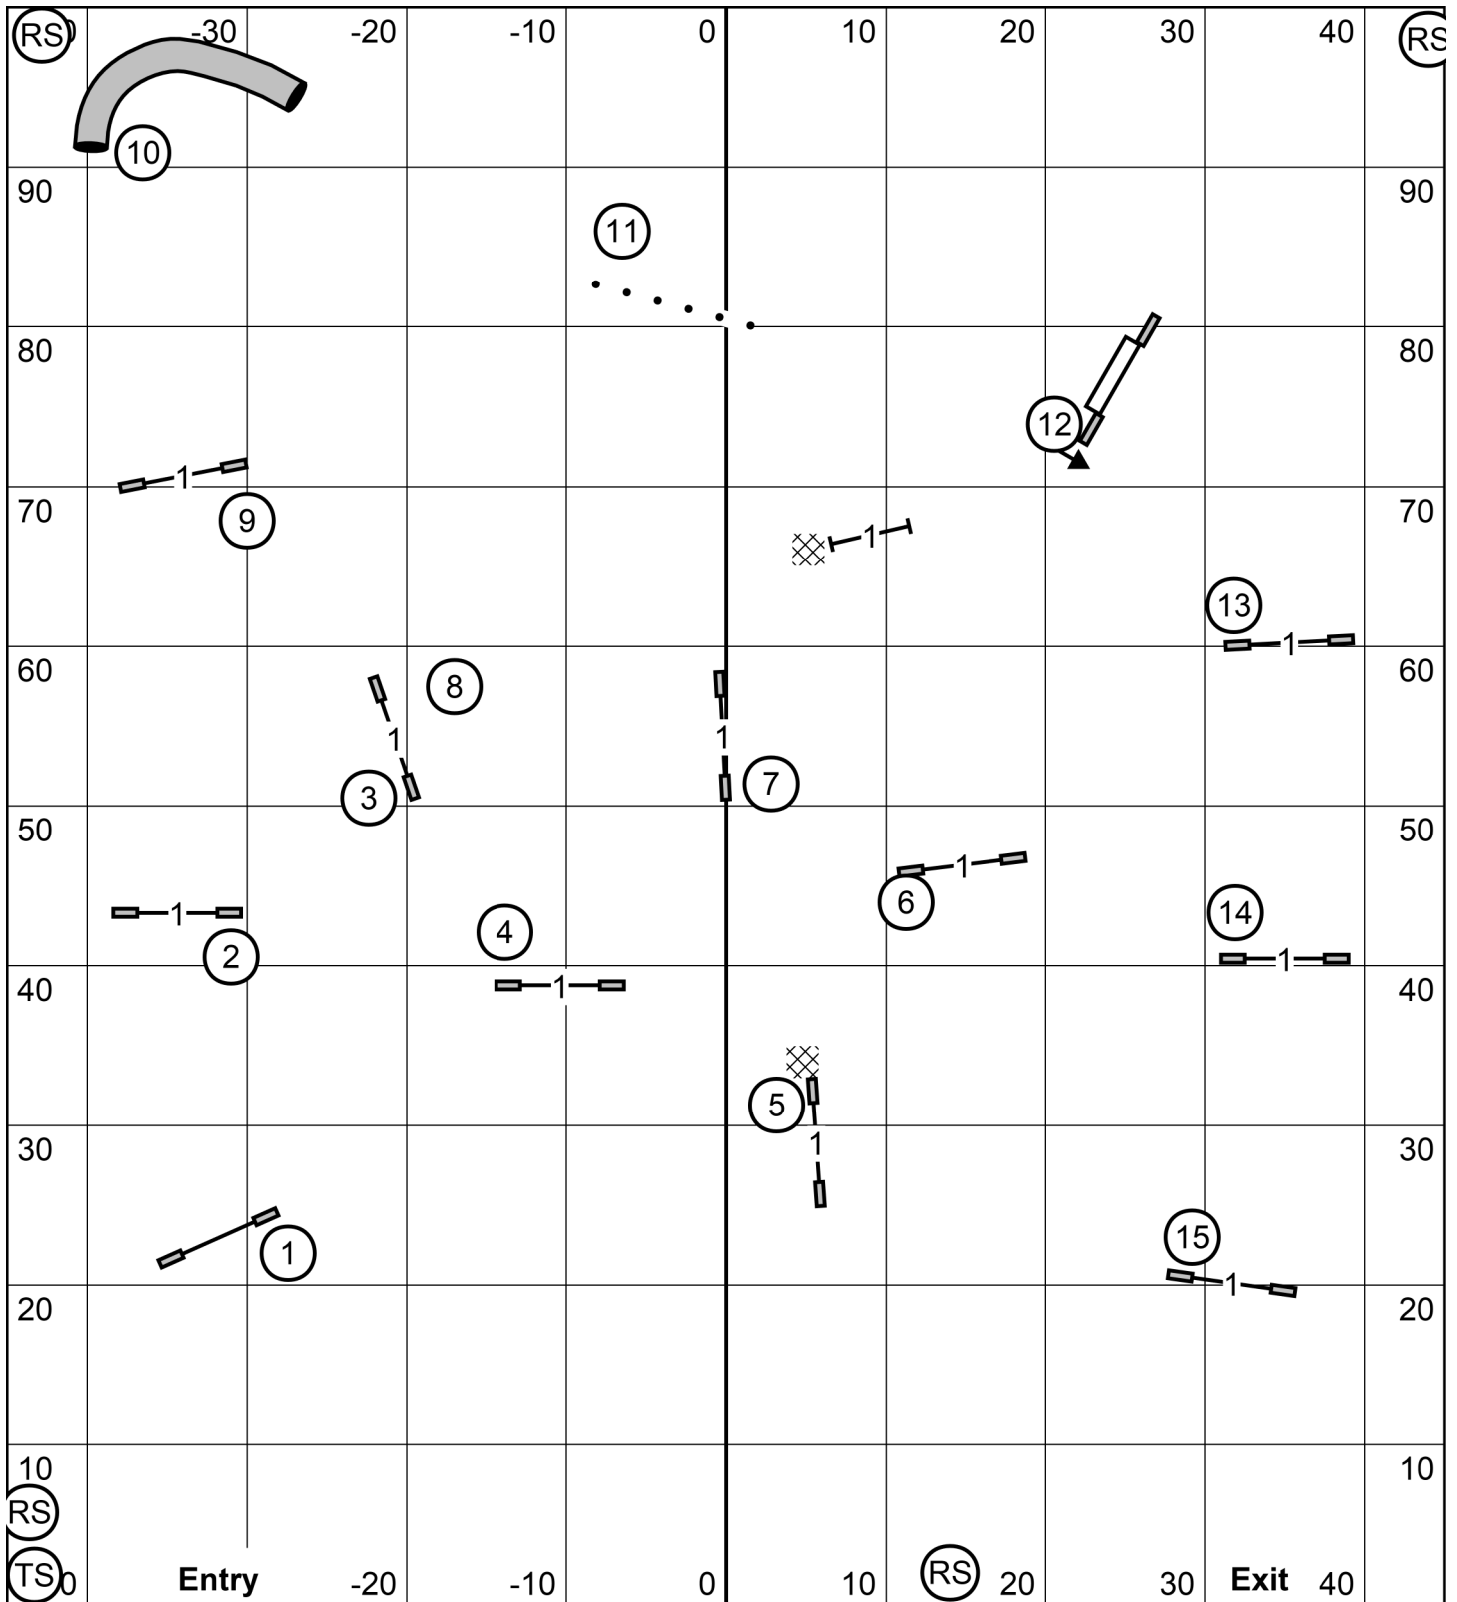

Old English Sheepdog Club of America, Inc - 06/21/2024 - Open JWW - Don Farage