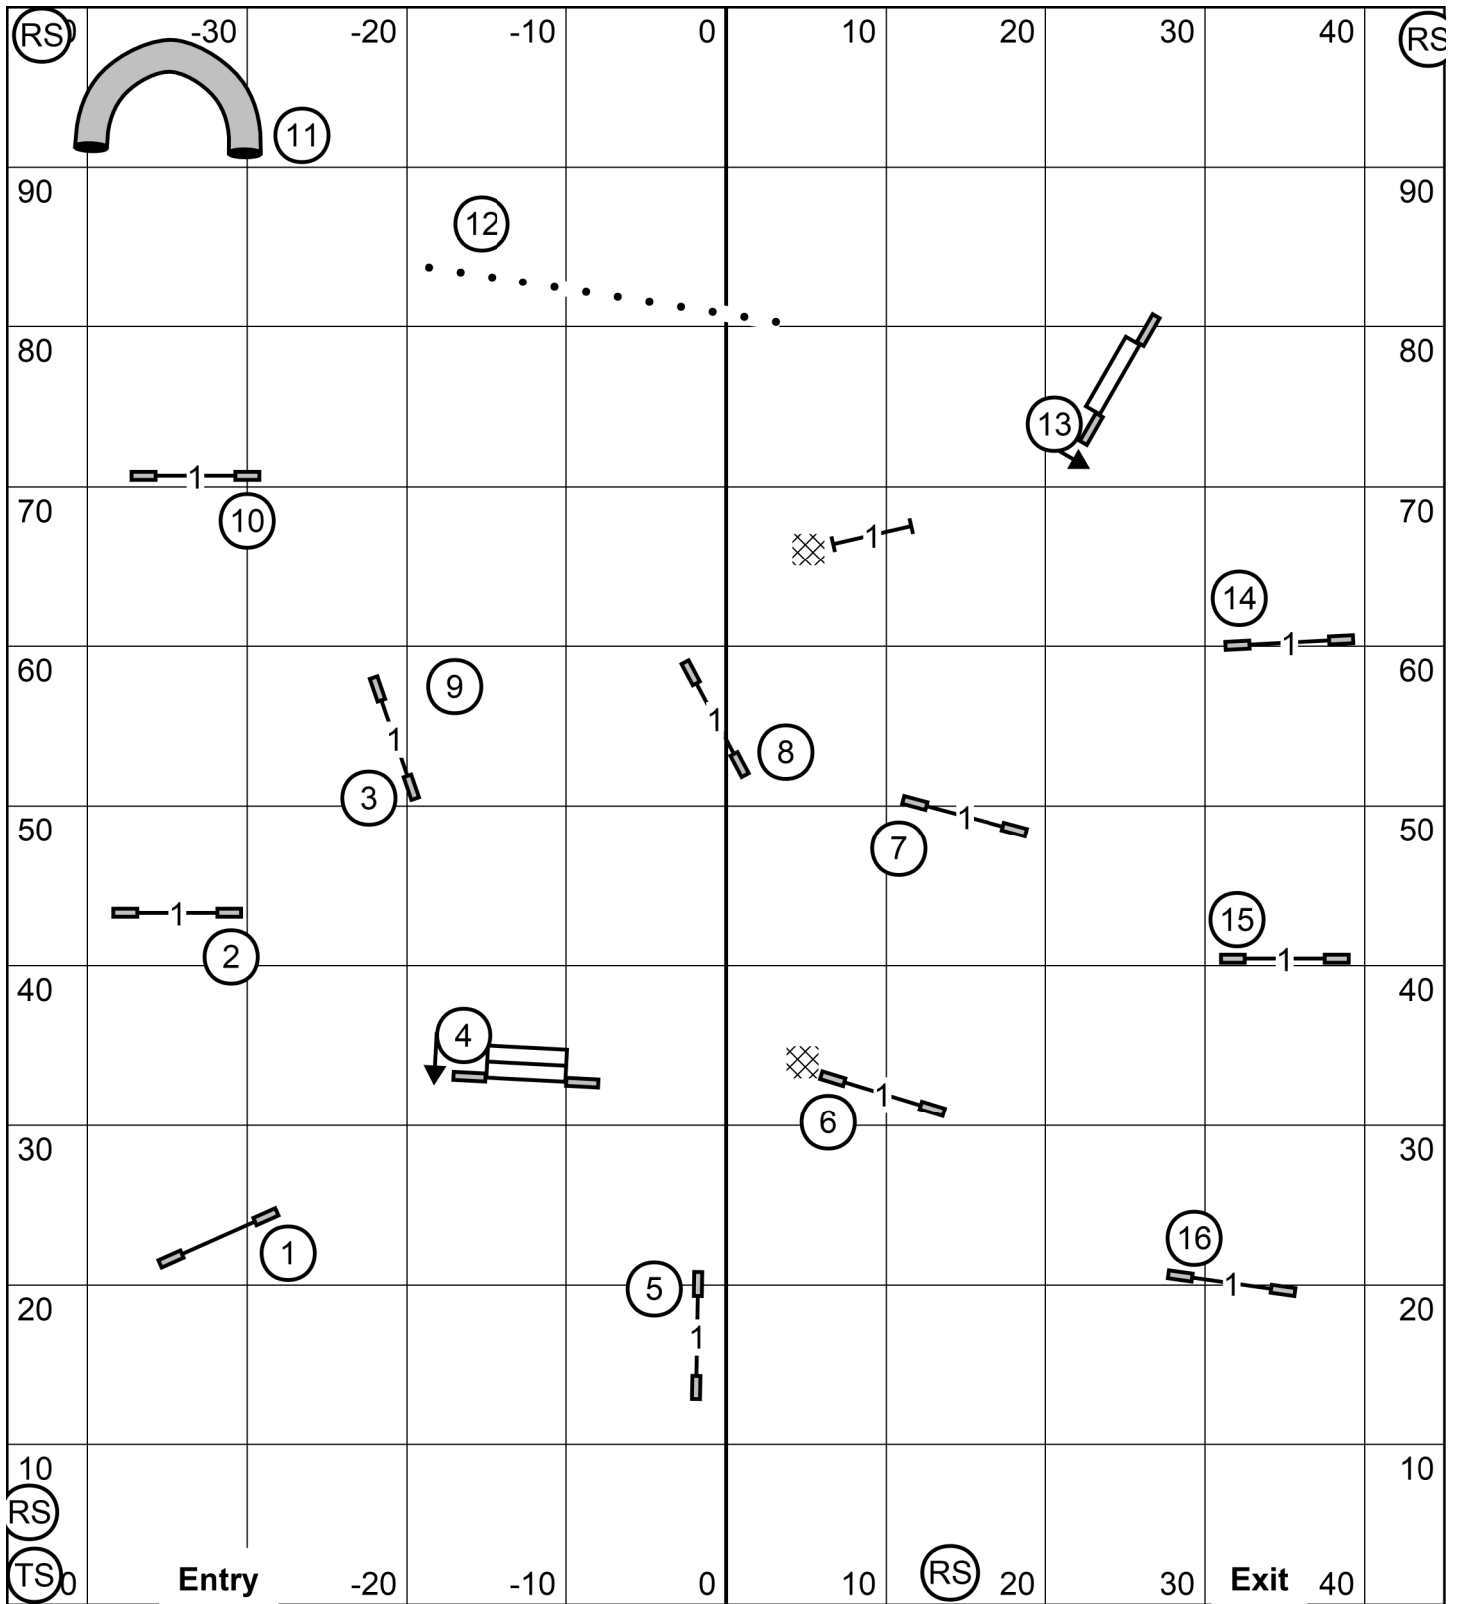

Old English Sheepdog Club of America, Inc - 06/21/2024 - Excellent/Master JWW - Don Farage