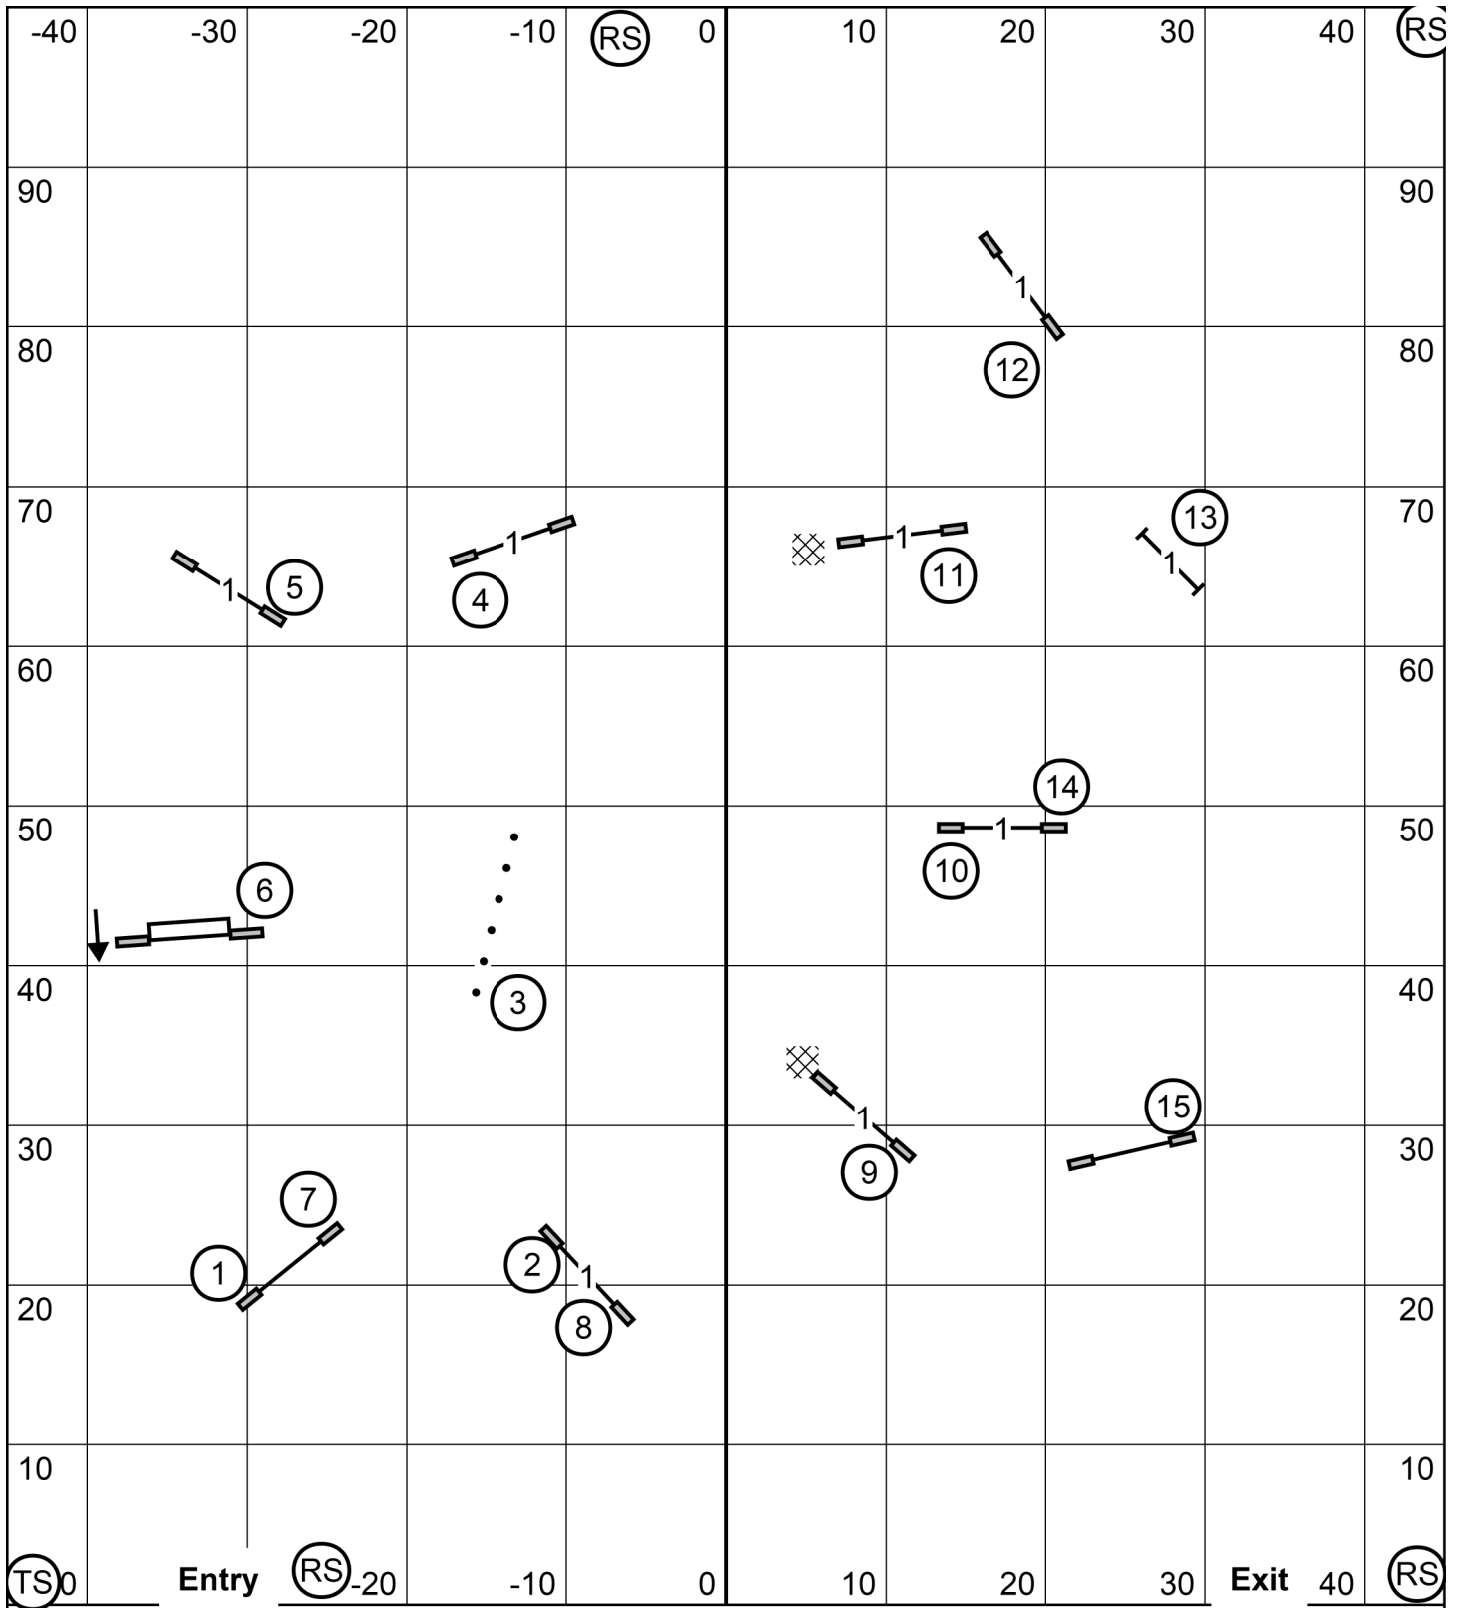

Old English Sheepdog Club of America, Inc - 06/22/2024 - Novice JWW - Don Farage