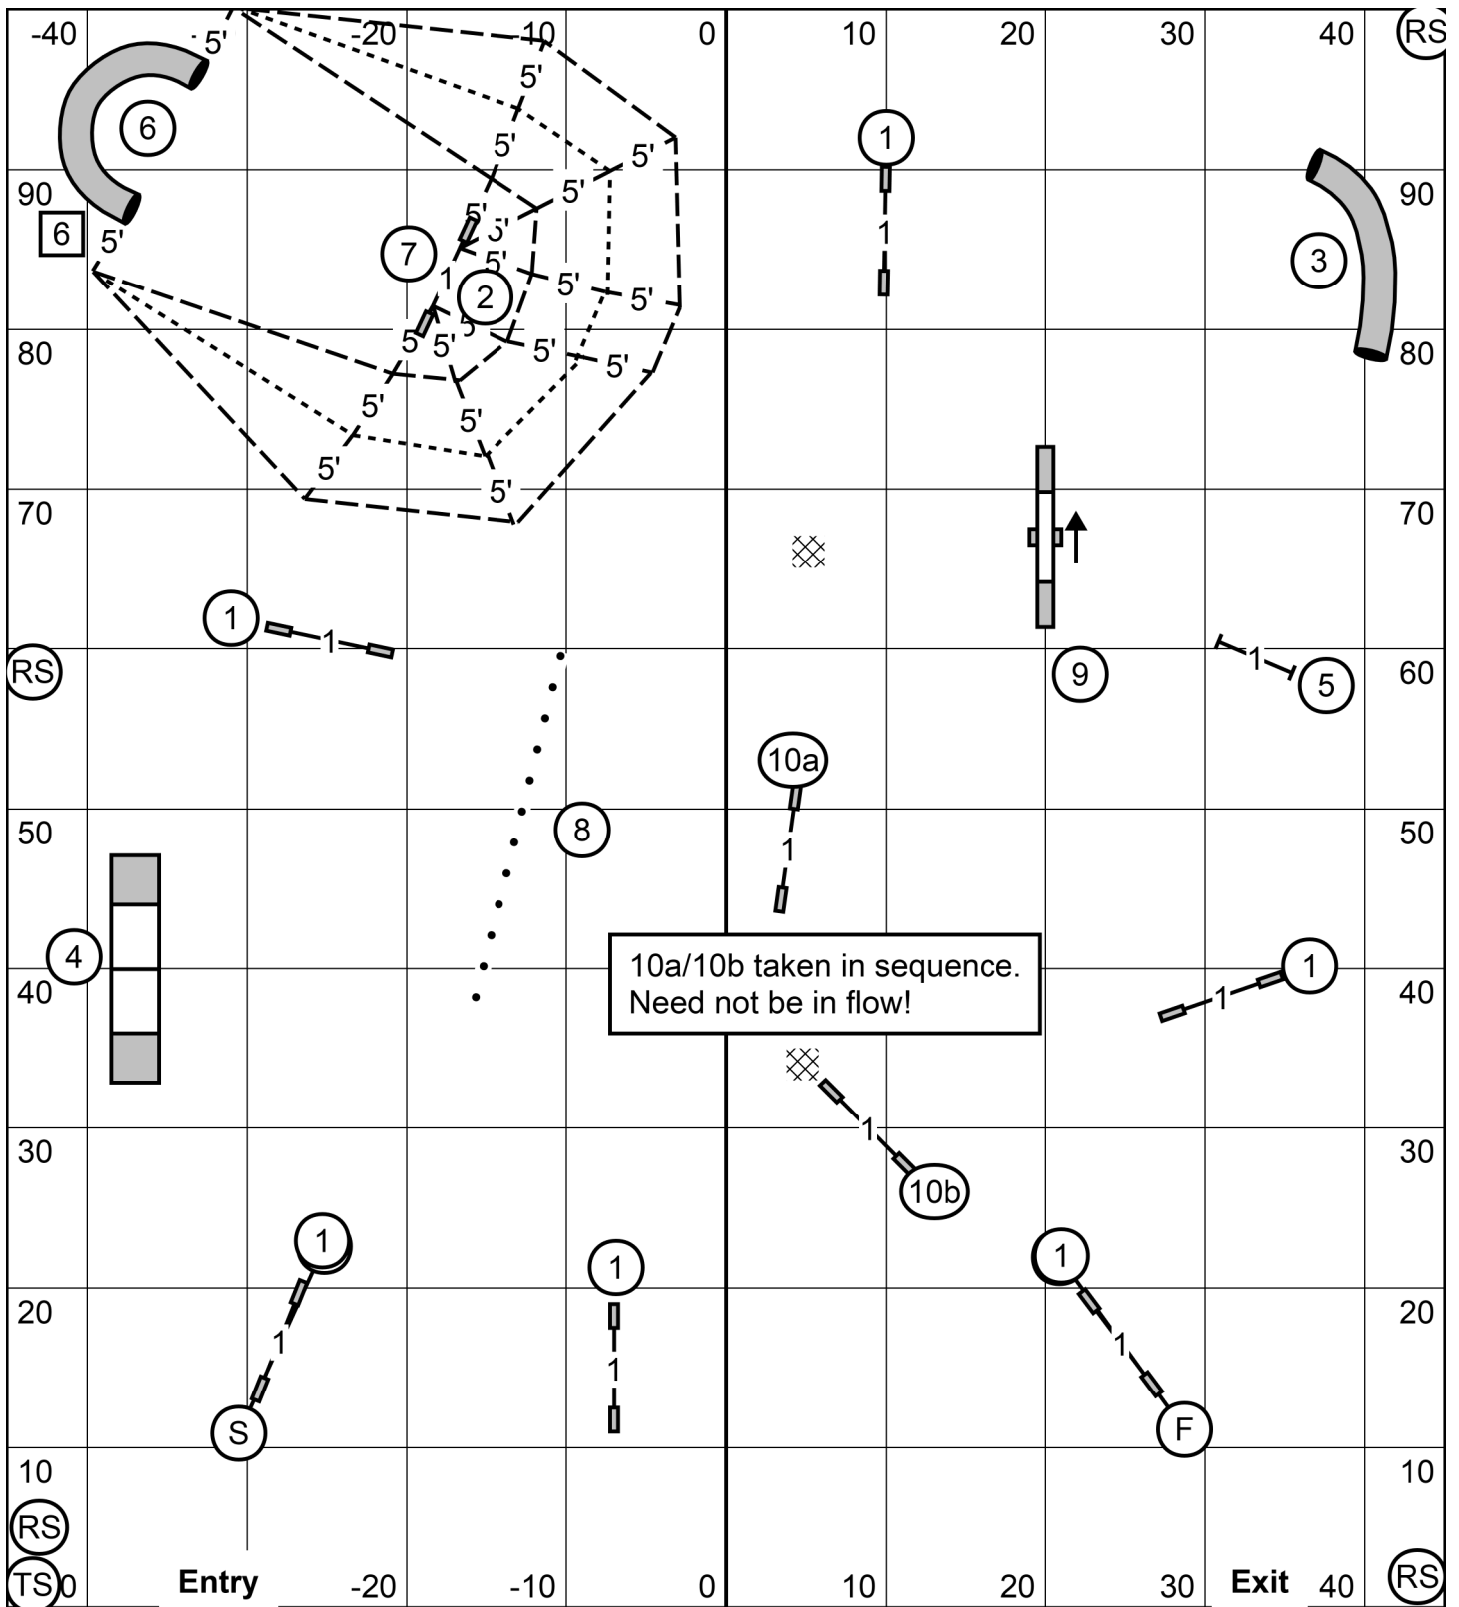

Old English Sheepdog Club of America, Inc - 06/22/2024 - FAST - Don Farage
Send Bonus

Excellent/Master: 2 - Square 6 - 7

Novice and Open: 2 - Round 6 or Round 6 - 7 (In Flow)

Old English Sheepdog Club of America, Inc - 06/22/2024 - Excellent/Master JWW - Don Farage