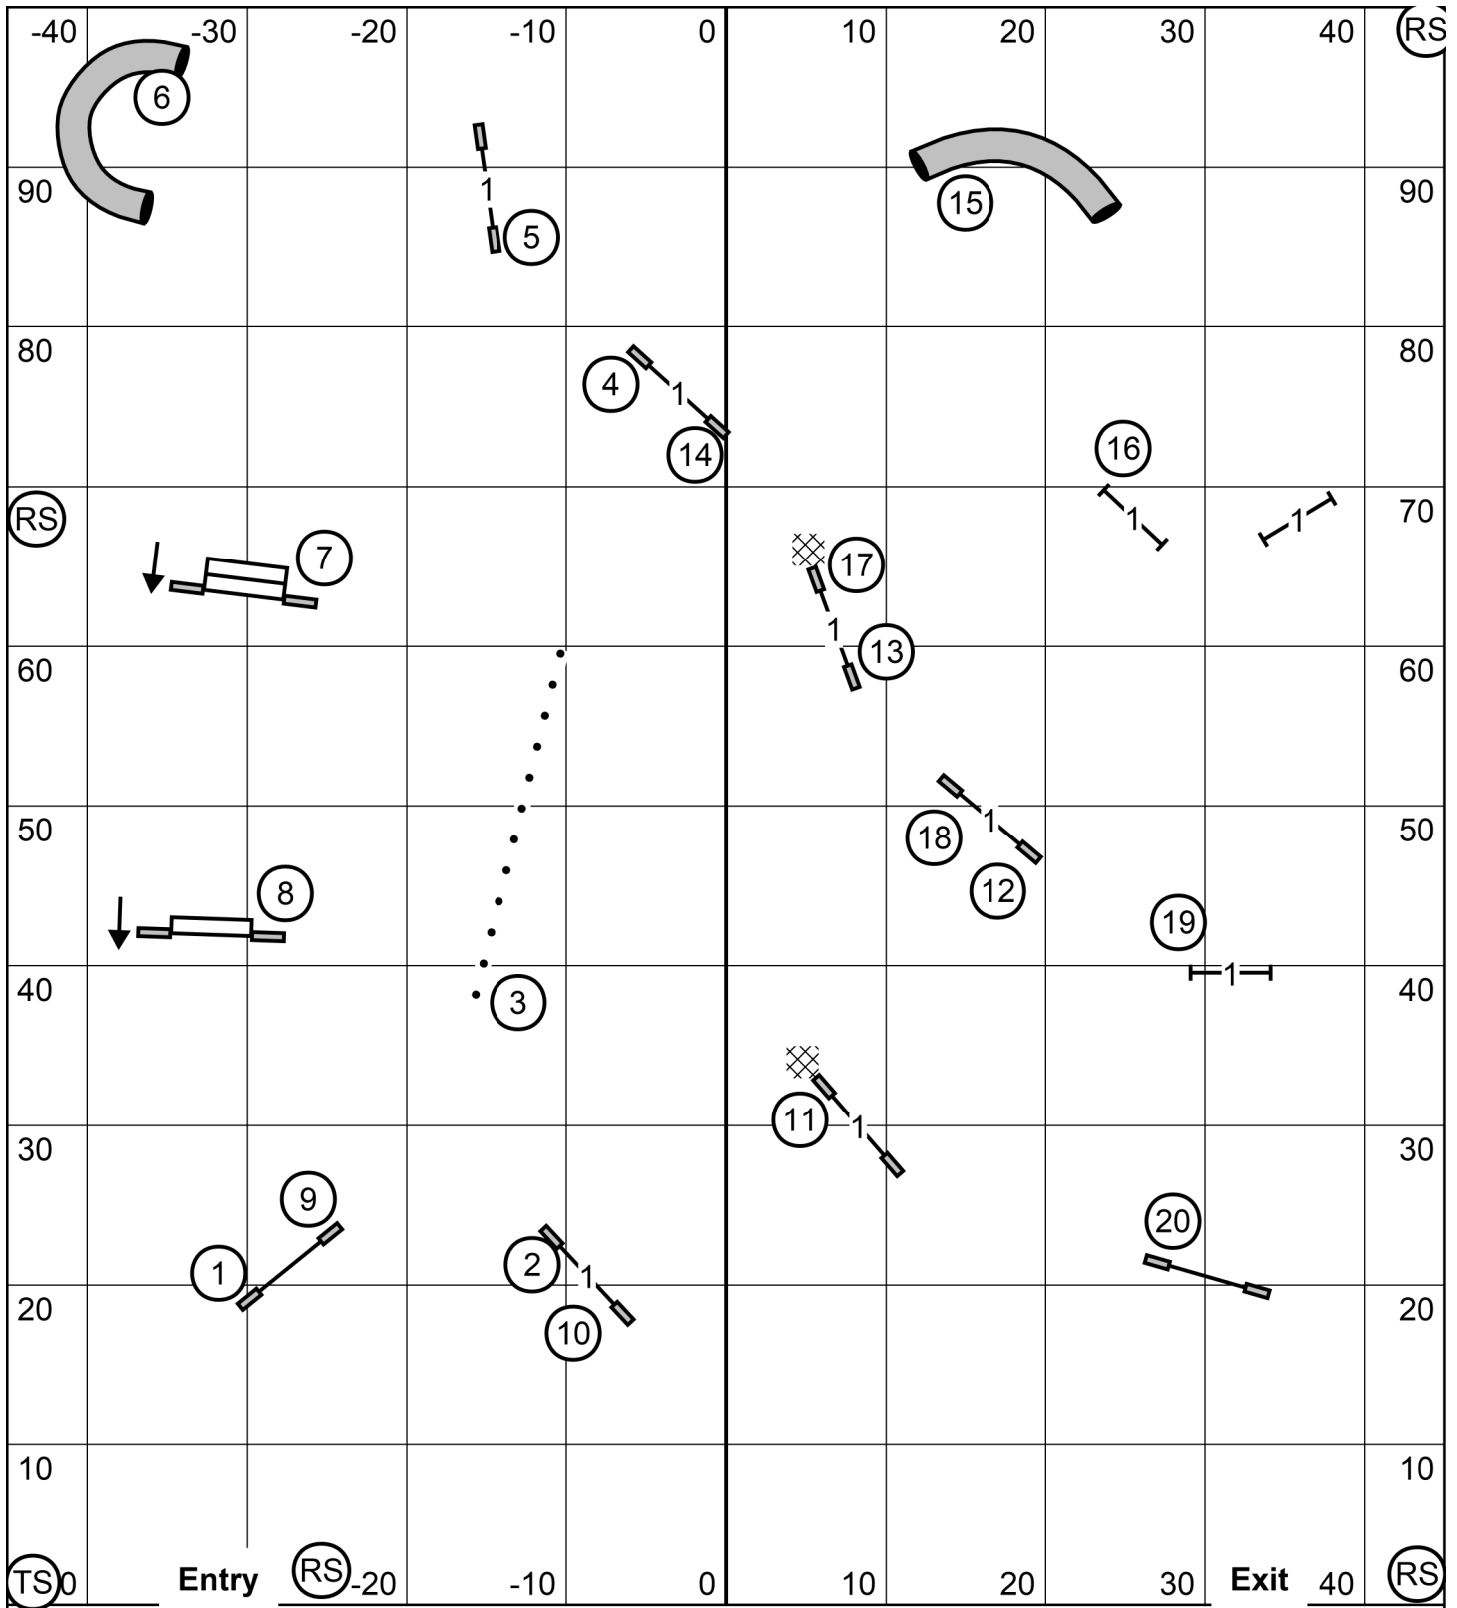

Old English Sheepdog Club of America, Inc - 06/22/2024 - FAST - Don Farage
Send Bonus

Excellent/Master: 2 - Square 6 - 7

Novice and Open: 2 - Round 6 or Round 6 - 7 (In Flow)

Old English Sheepdog Club of America, Inc - 06/22/2024 - Excellent/Master JWW - Don Farage