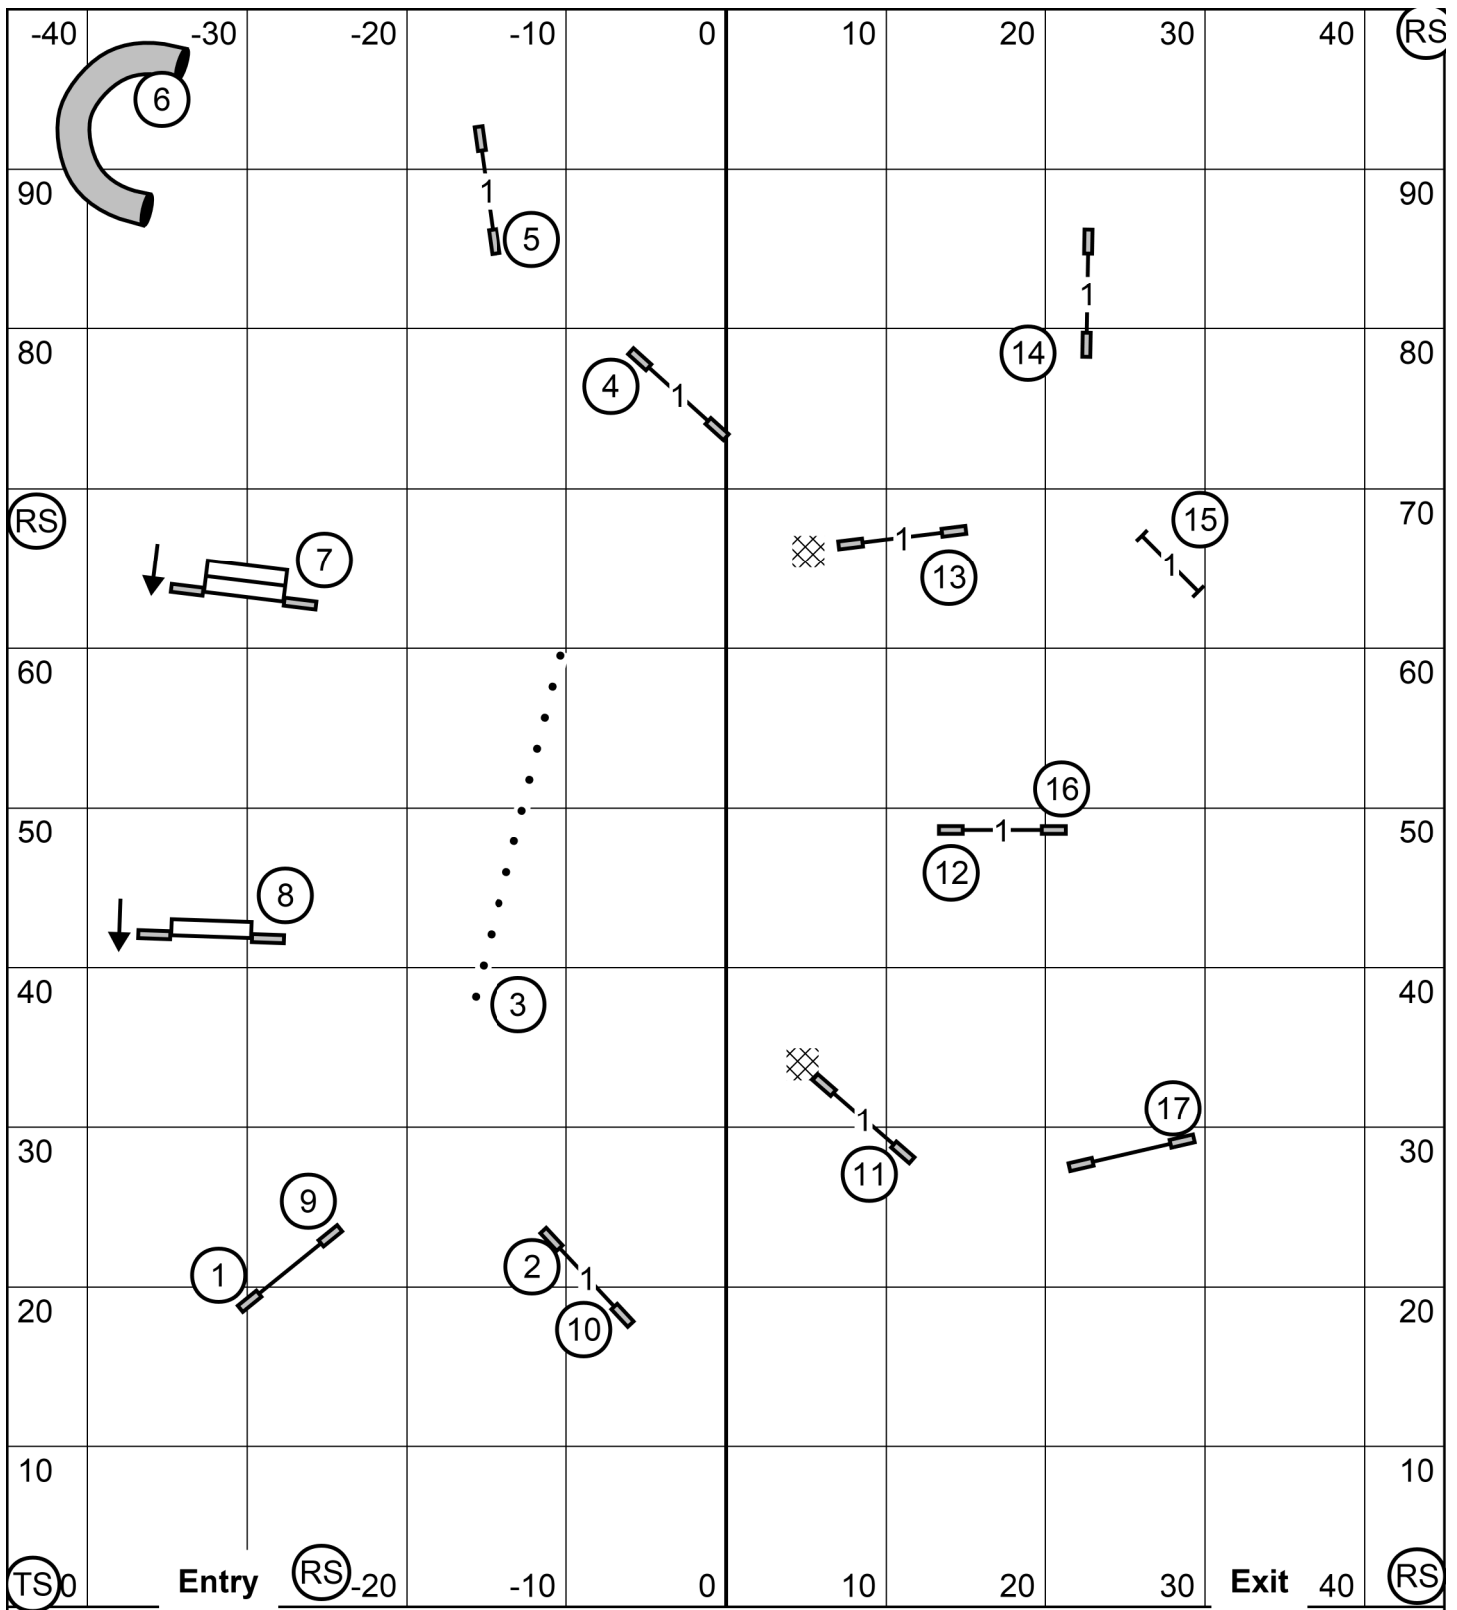

Old English Sheepdog Club of America, Inc - 06/22/2024 - FAST - Don Farage
Send Bonus

Excellent/Master: 2 - Square 6 - 7

Novice and Open: 2 - Round 6 or Round 6 - 7 (In Flow)

Old English Sheepdog Club of America, Inc - 06/22/2024 - Excellent/Master JWW - Don Farage