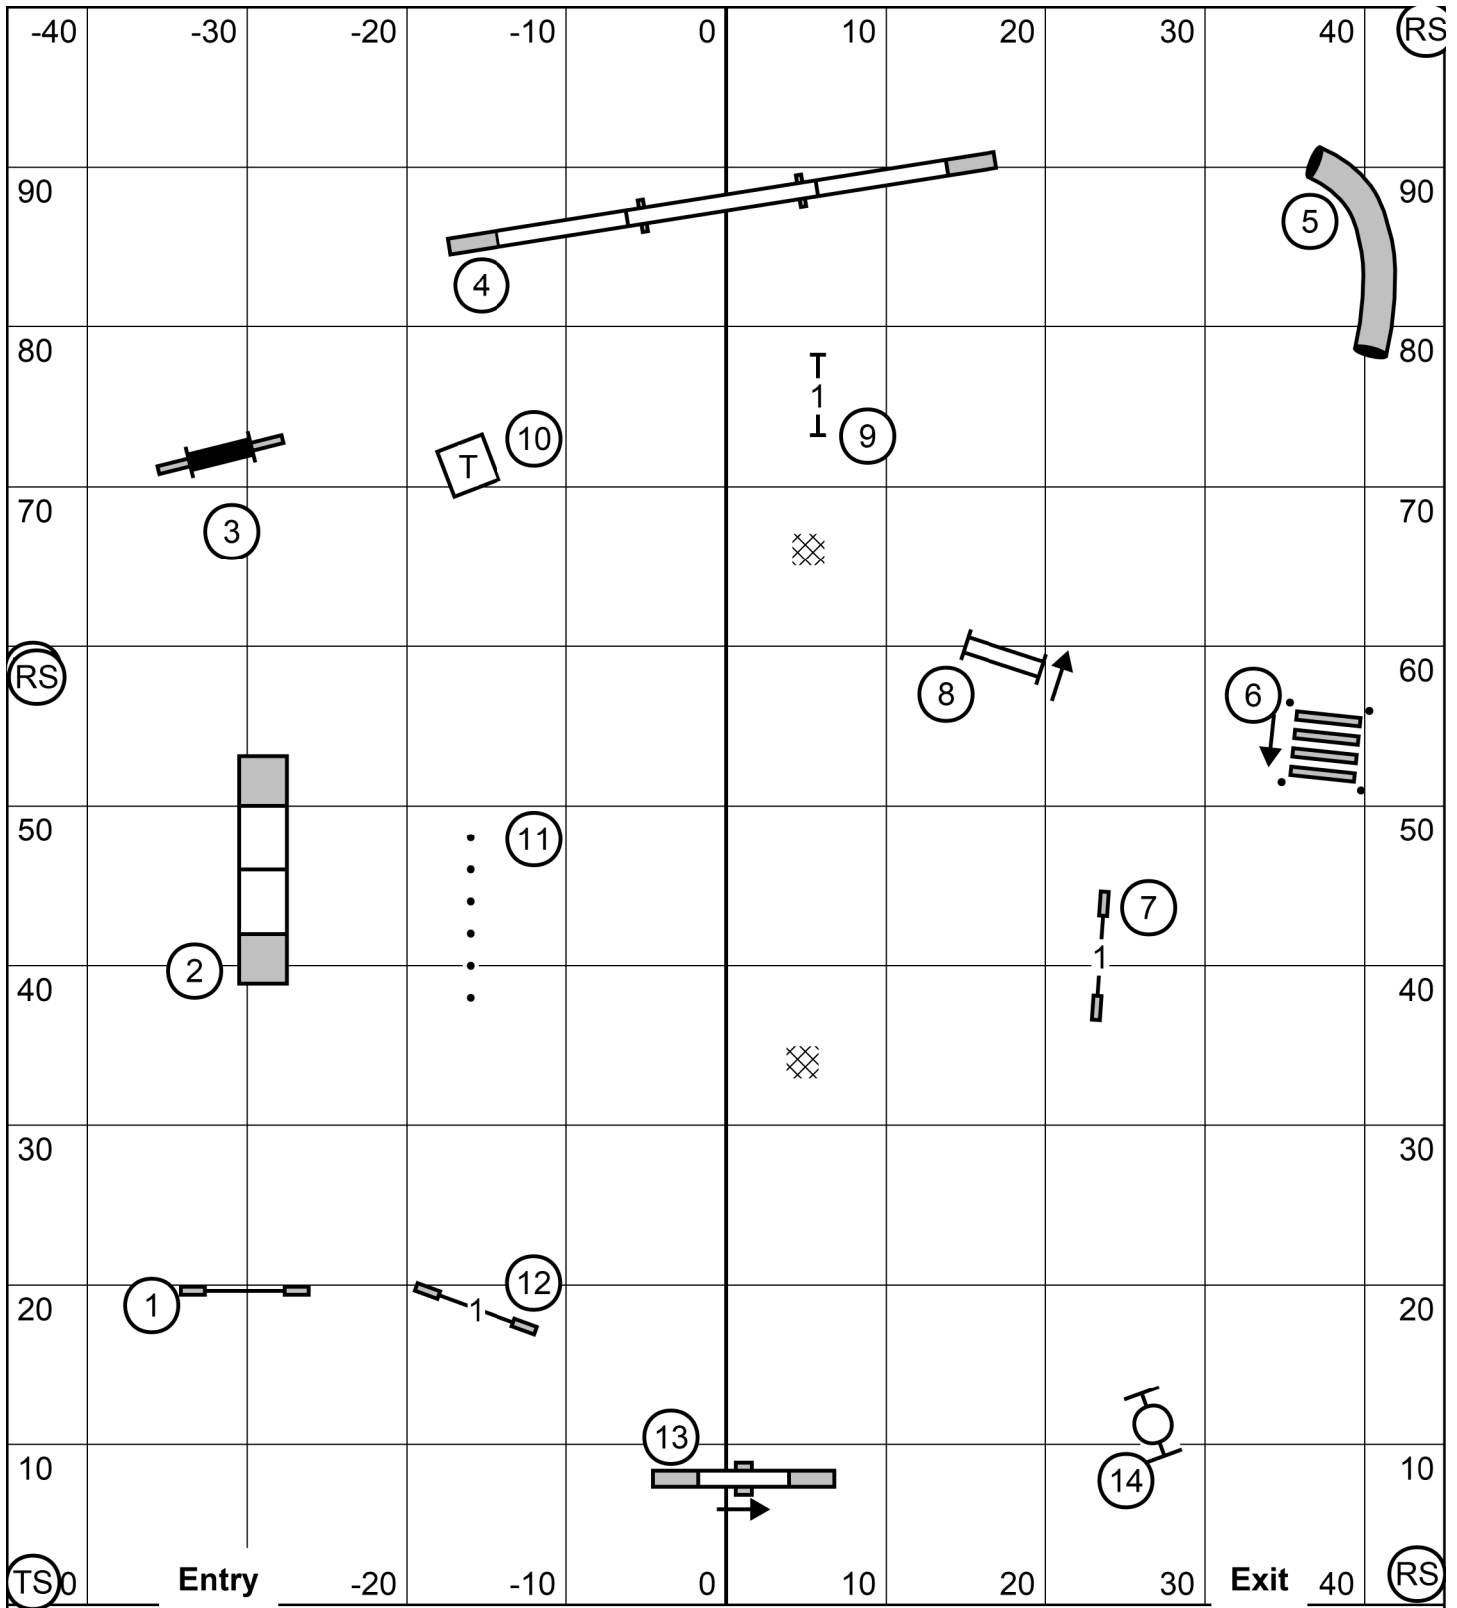

Old English Sheepdog Club of America, Inc - 06/22/2024 - Open STD - Don Farage

Old English Sheepdog Club of America, Inc - 06/22/2024 - Novice STD - Don Farage