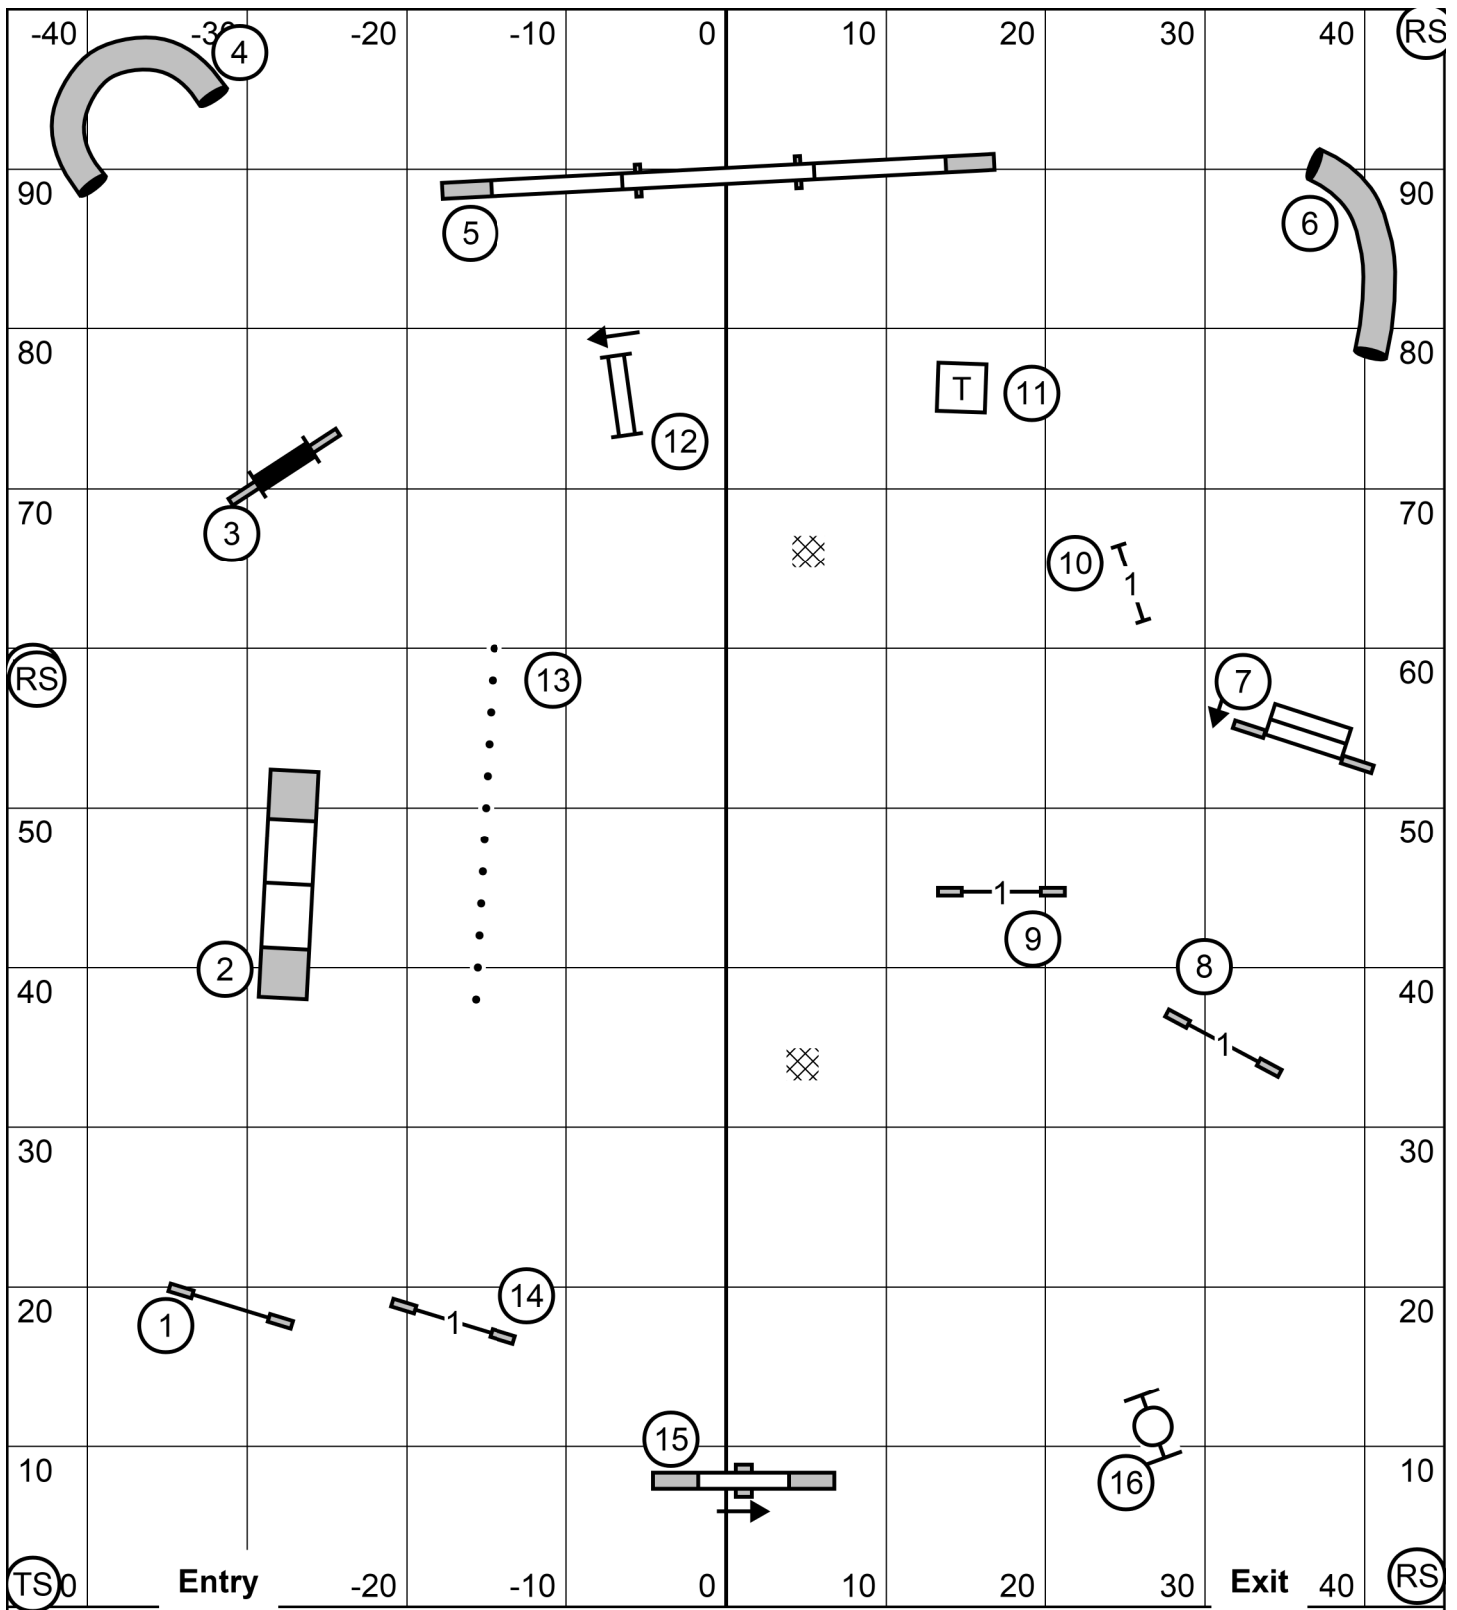

Old English Sheepdog Club of America, Inc - 06/22/2024 - Excellent/Master STD - Don Farage