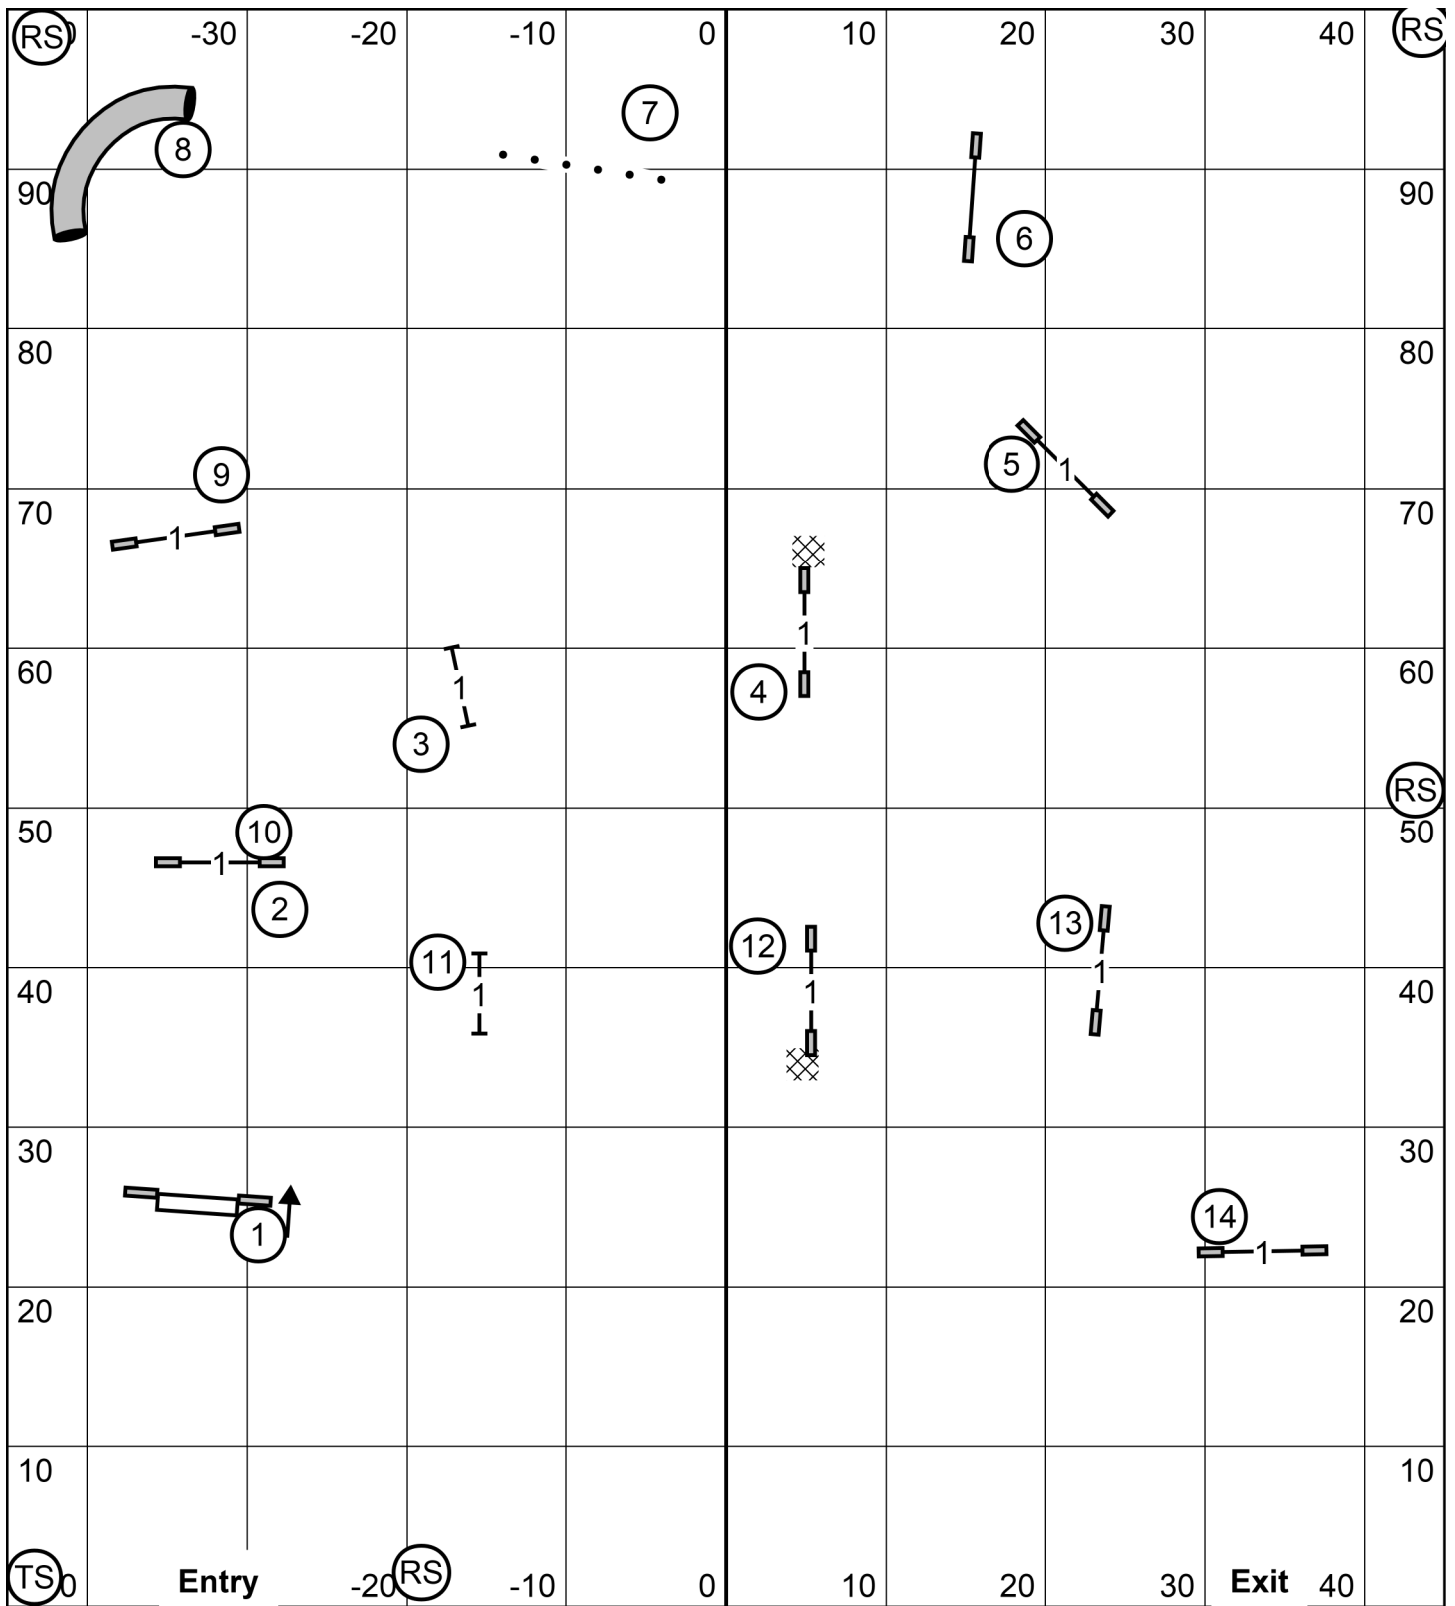

Old English Sheepdog Club of America, Inc - 06/23/2024 - Novice JWW - Don Farage