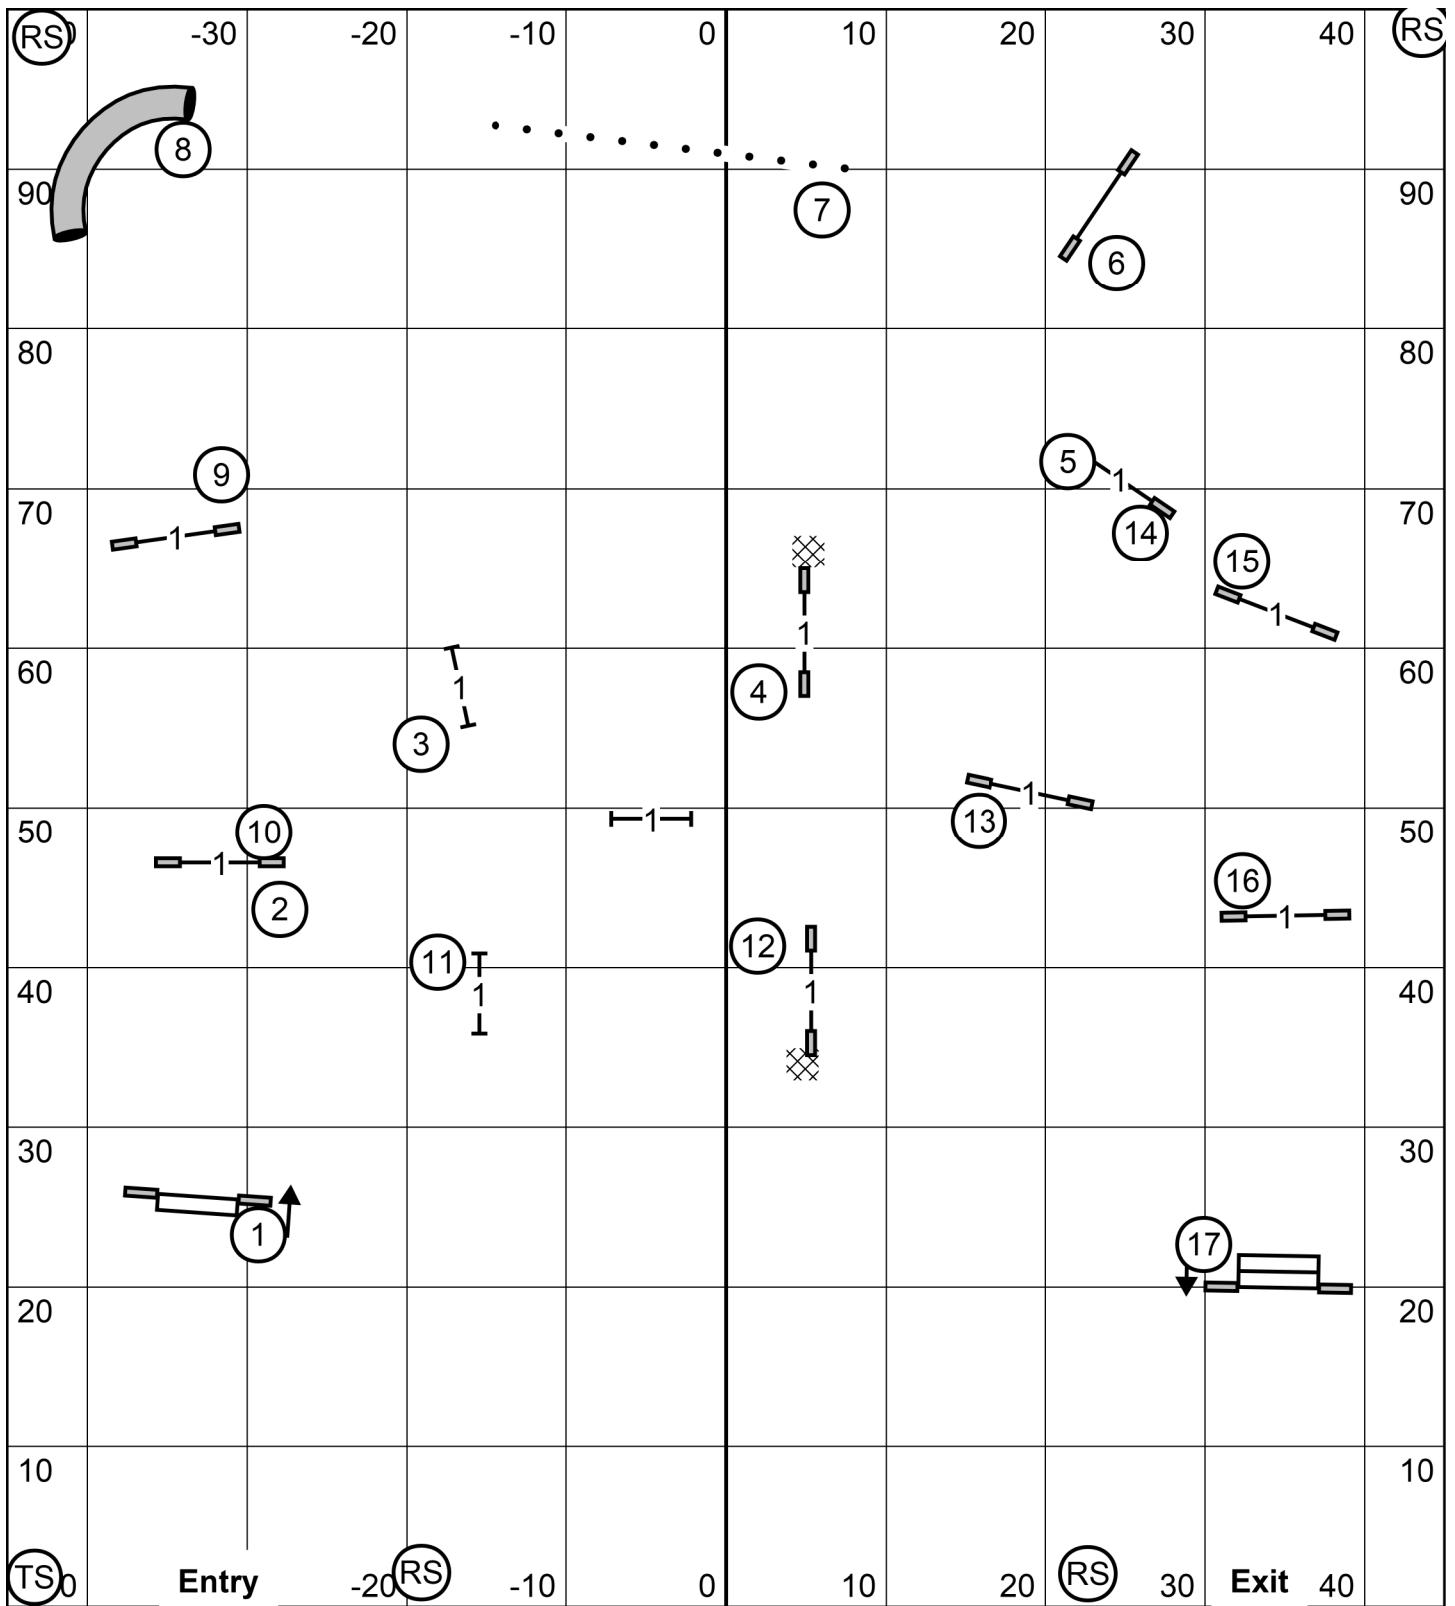

Old English Sheepdog Club of America, Inc - 06/23/2024 - Excellent/Master JWW - Don Farage

Old English Sheepdog Club of America, Inc - 06/23/2024 - Open JWW - Don Farage