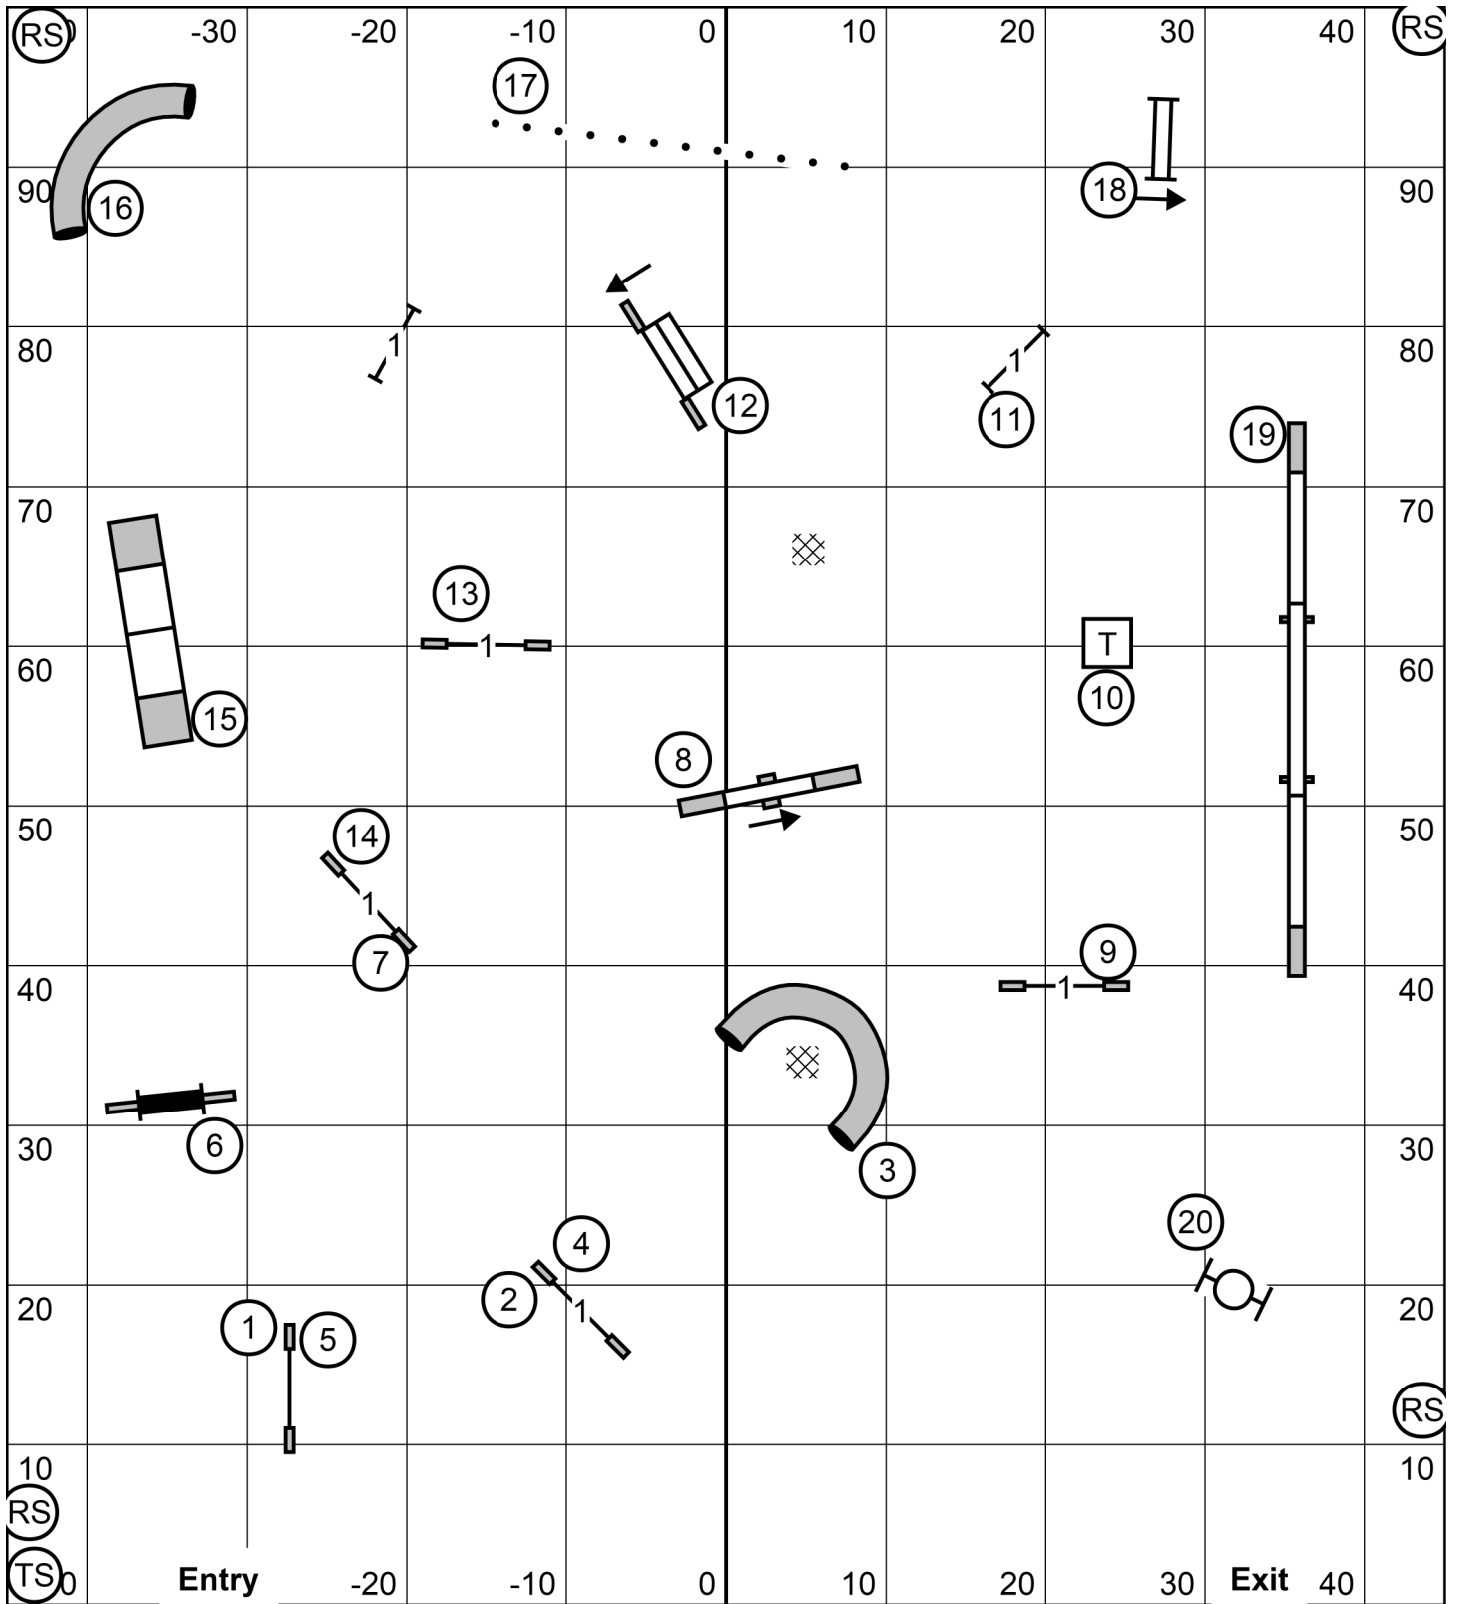

Old English Sheepdog Club of America, Inc - 06/23/2024 - Excellent/Master STD - Don Farage