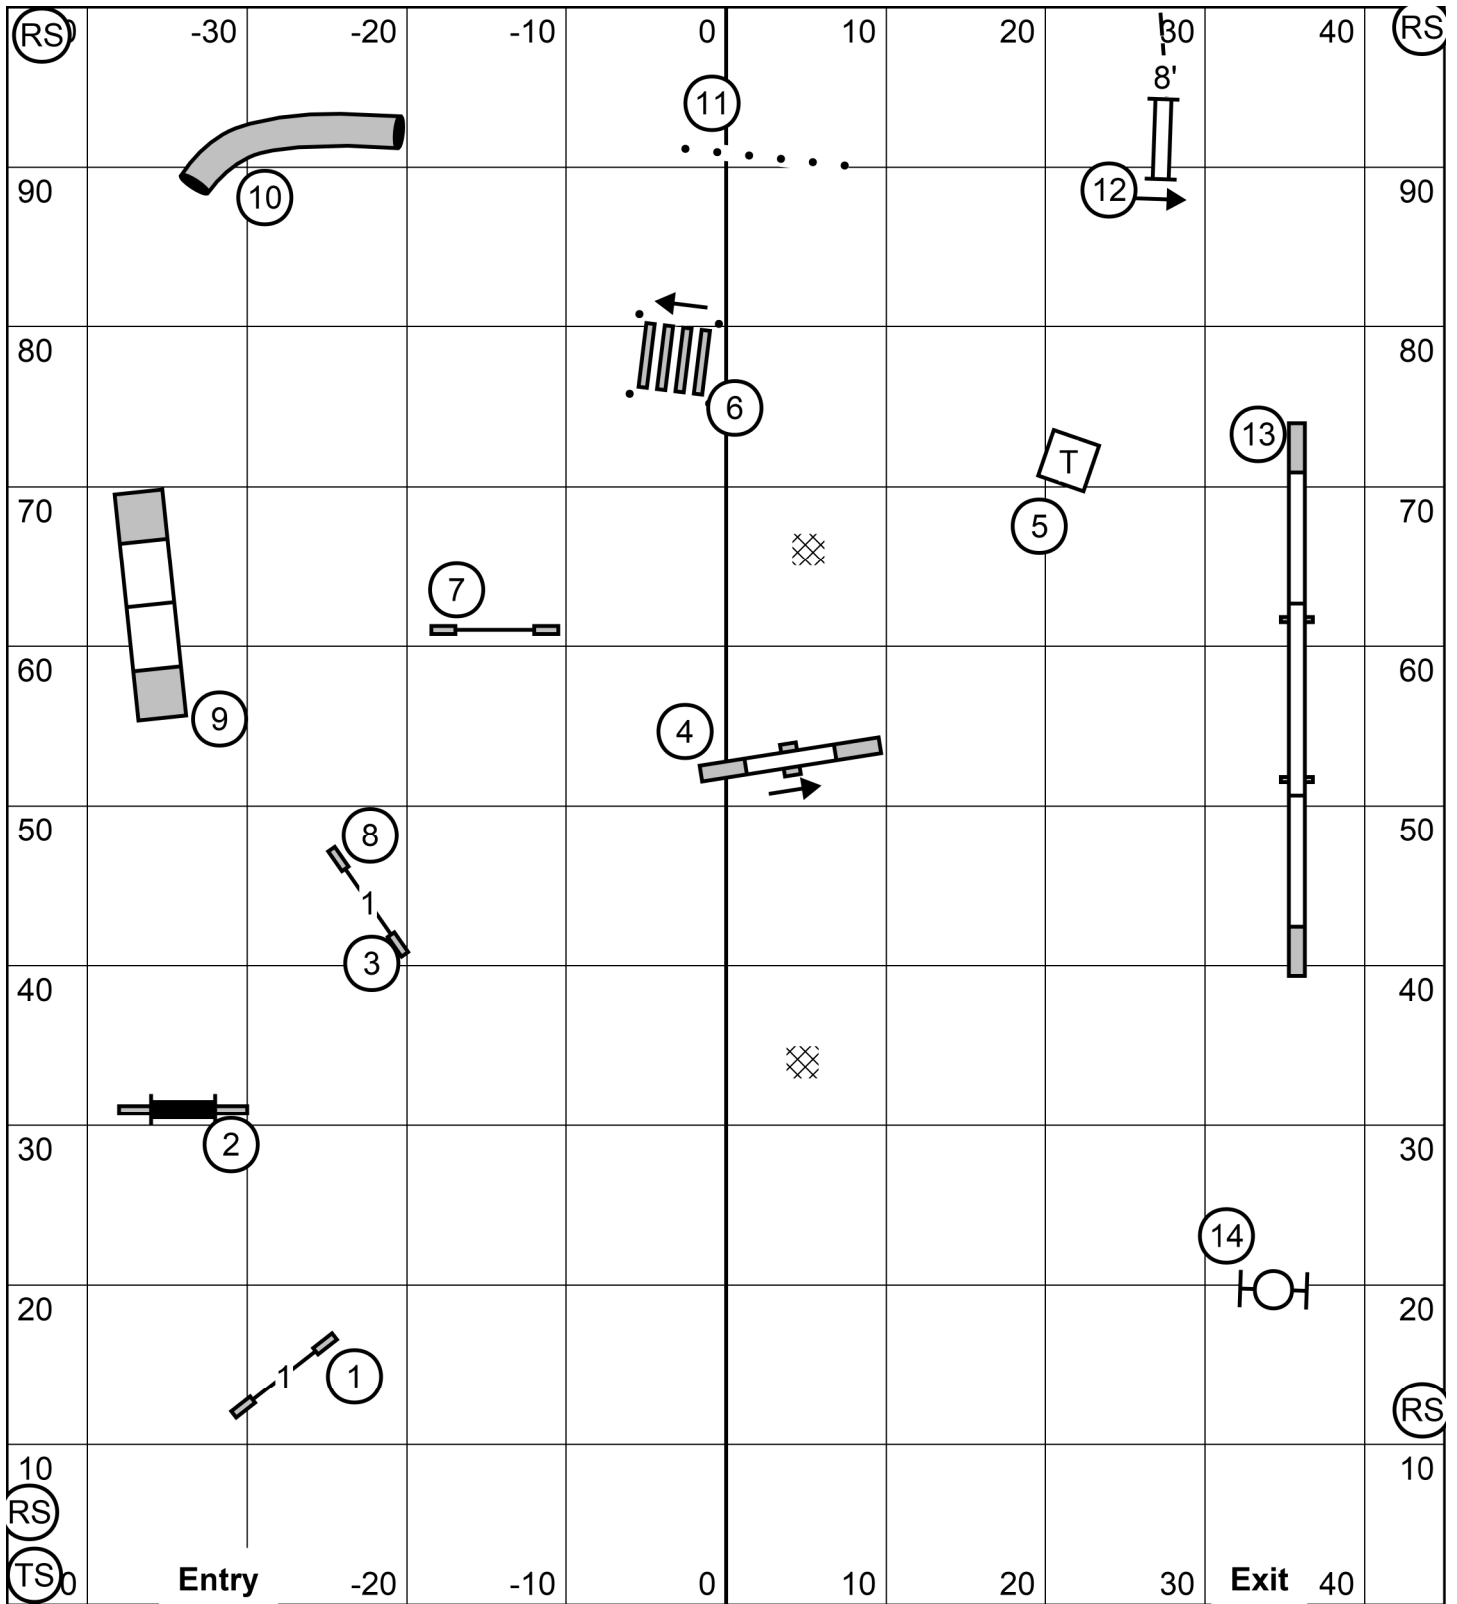

Old English Sheepdog Club of America, Inc - 06/23/2024 - Novice STD - Don Farage