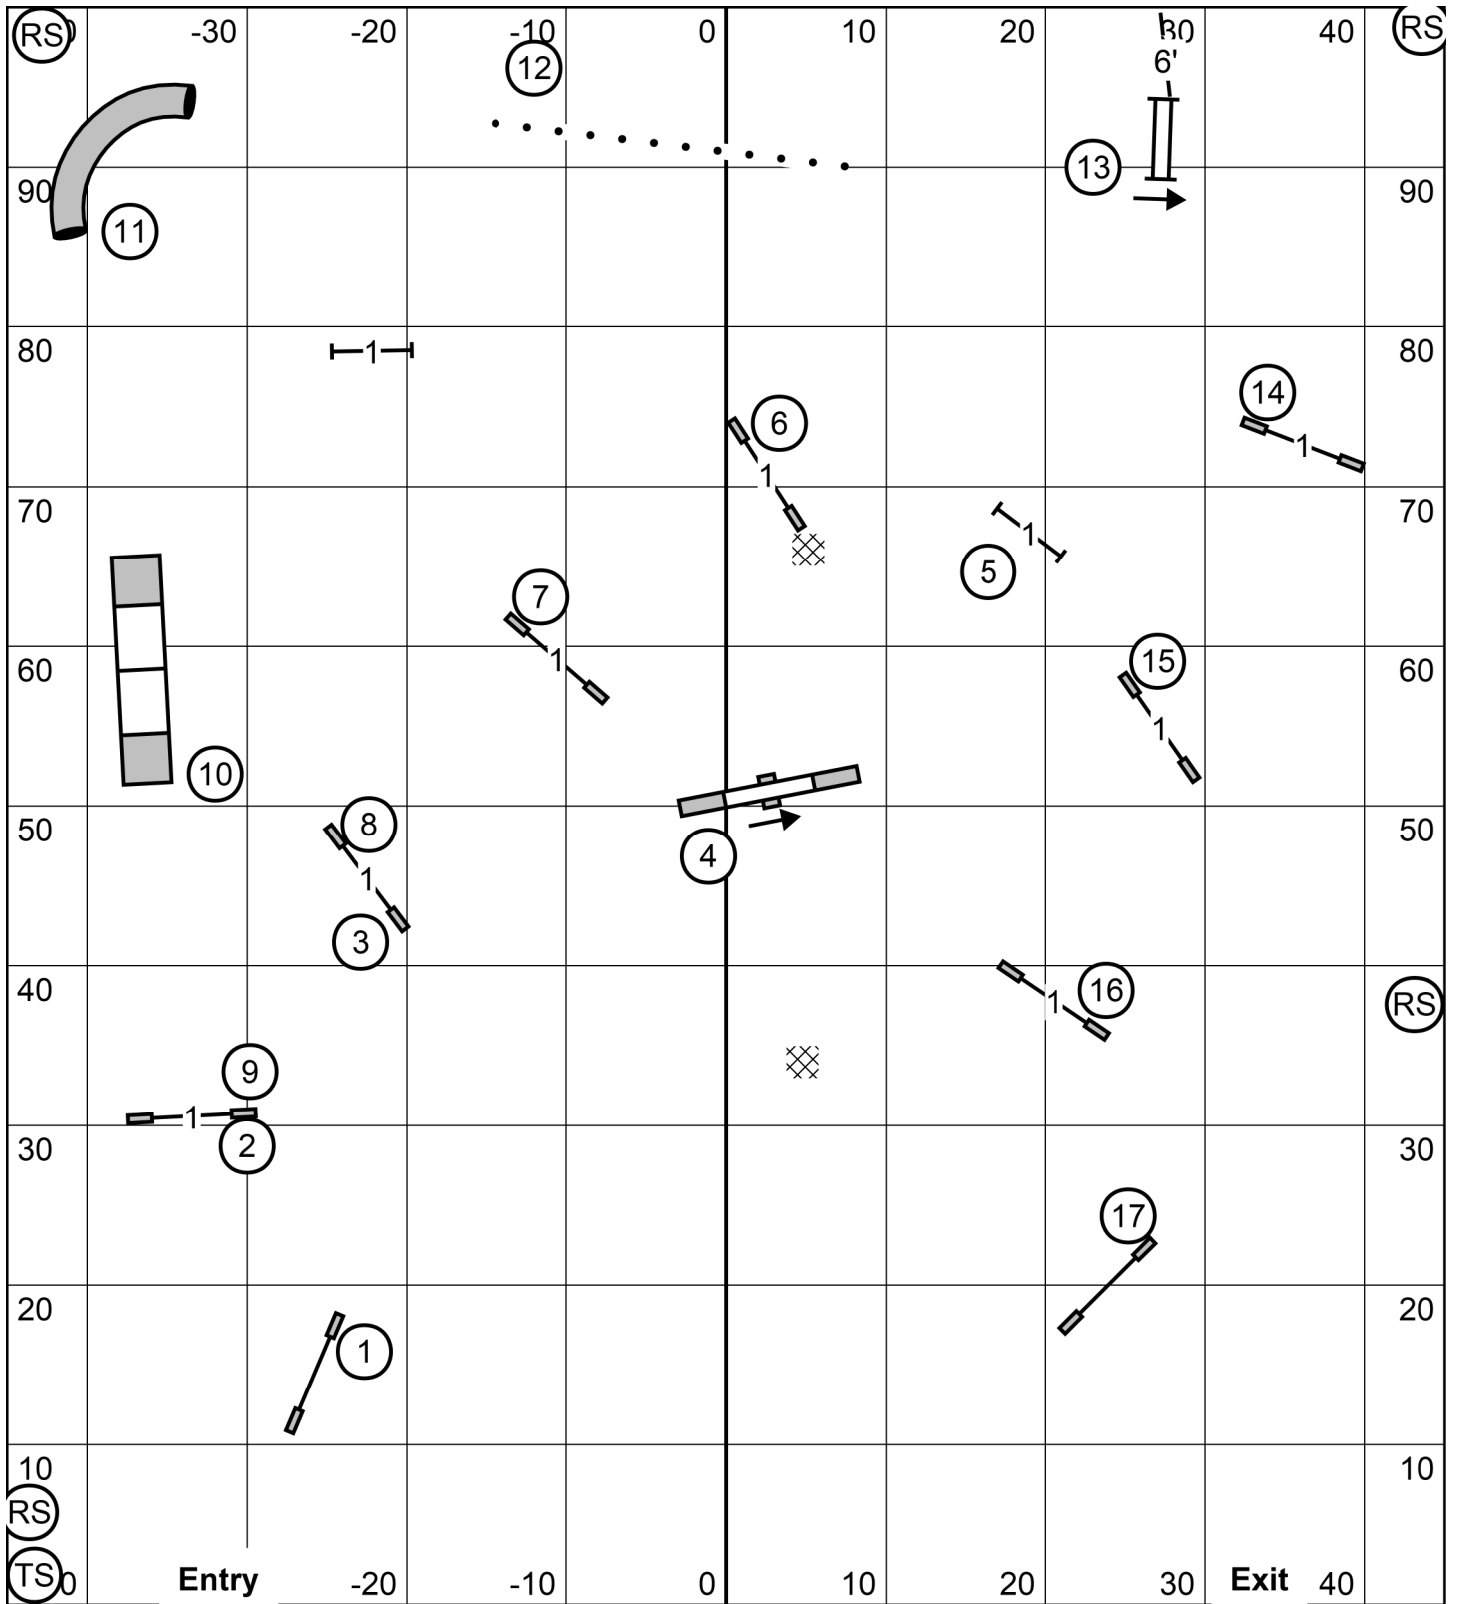

Old English Sheepdog Club of America, Inc - 06/23/2024 - T2B - Don Farage