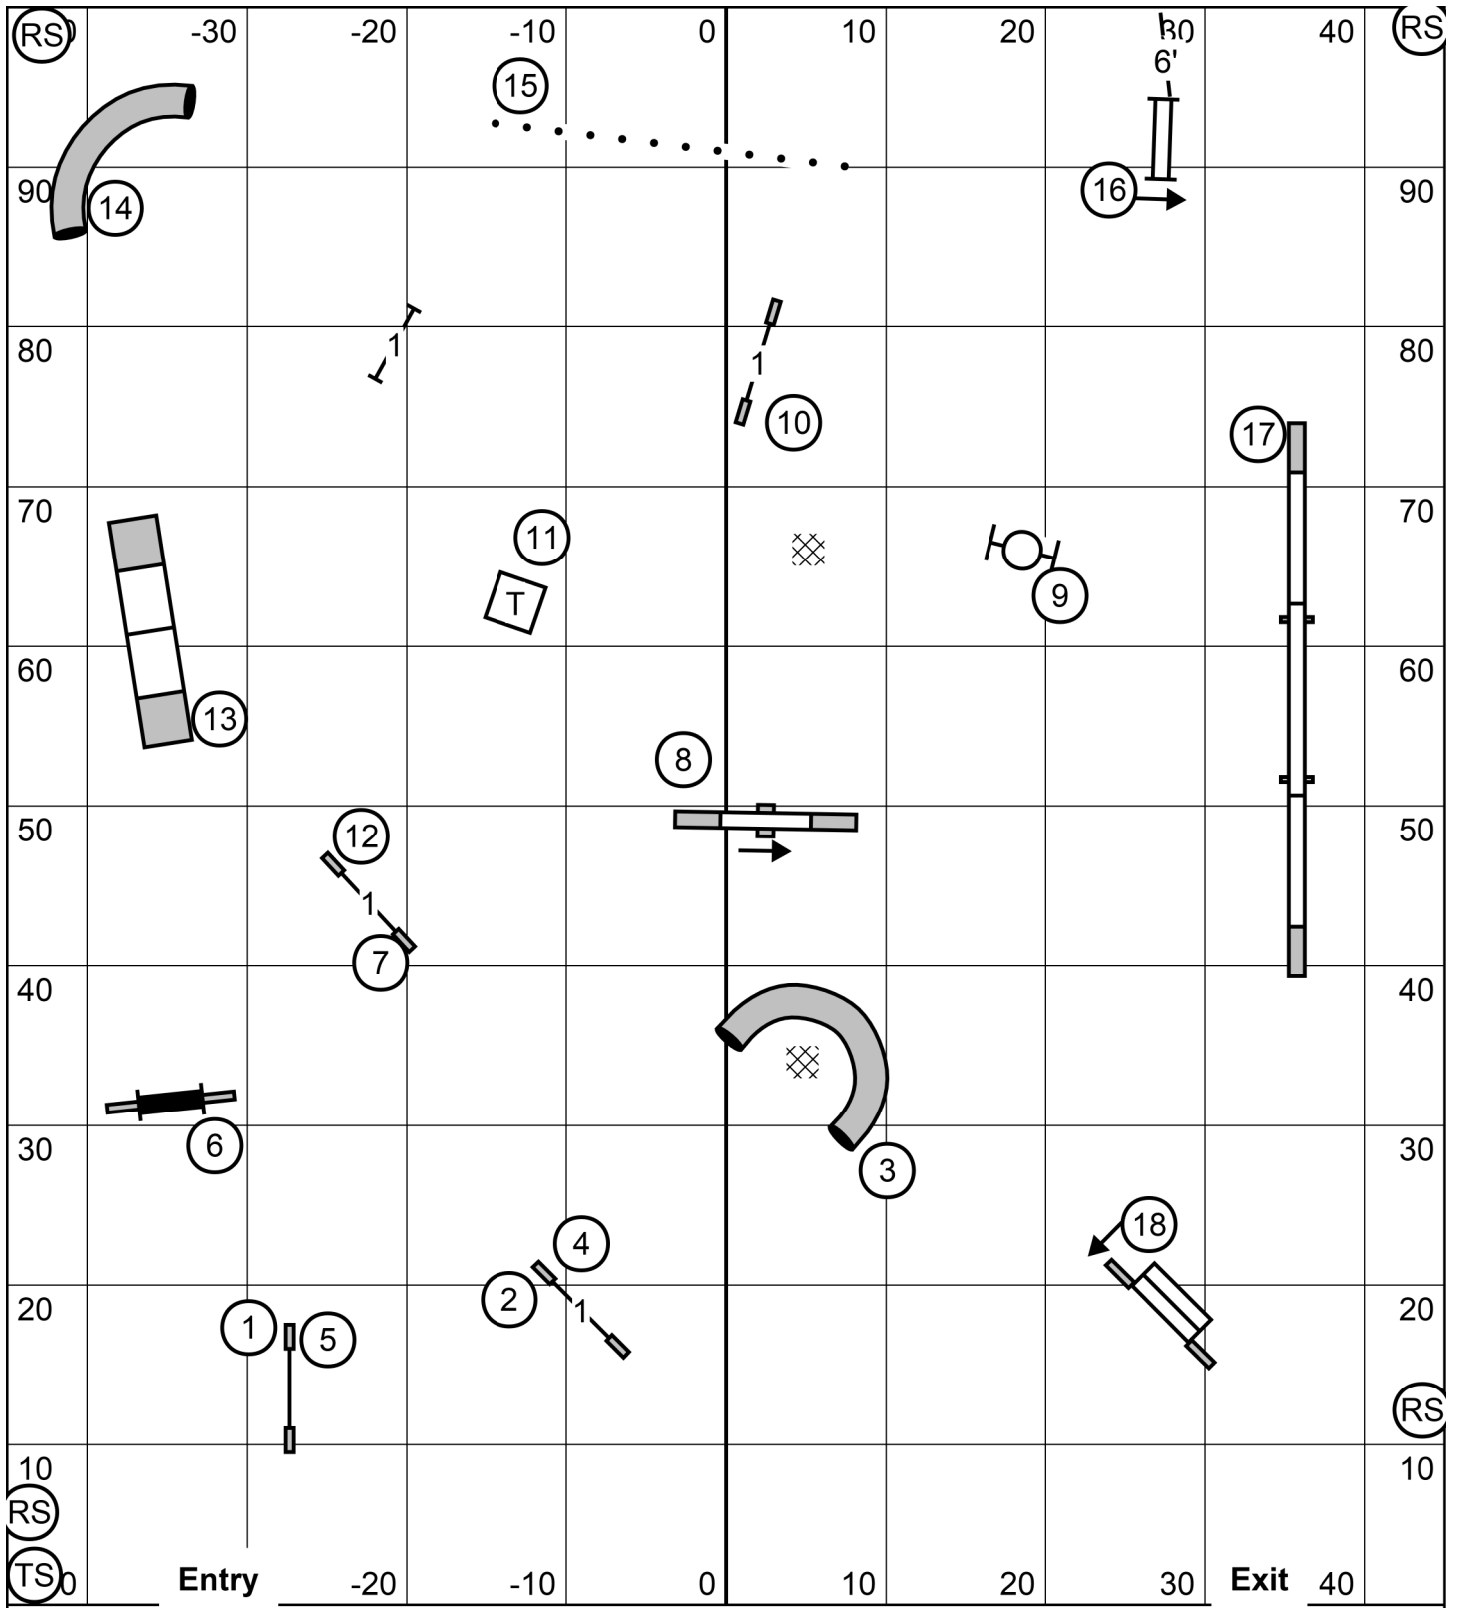

Old English Sheepdog Club of America, Inc - 06/23/2024 - Open STD - Don Farage