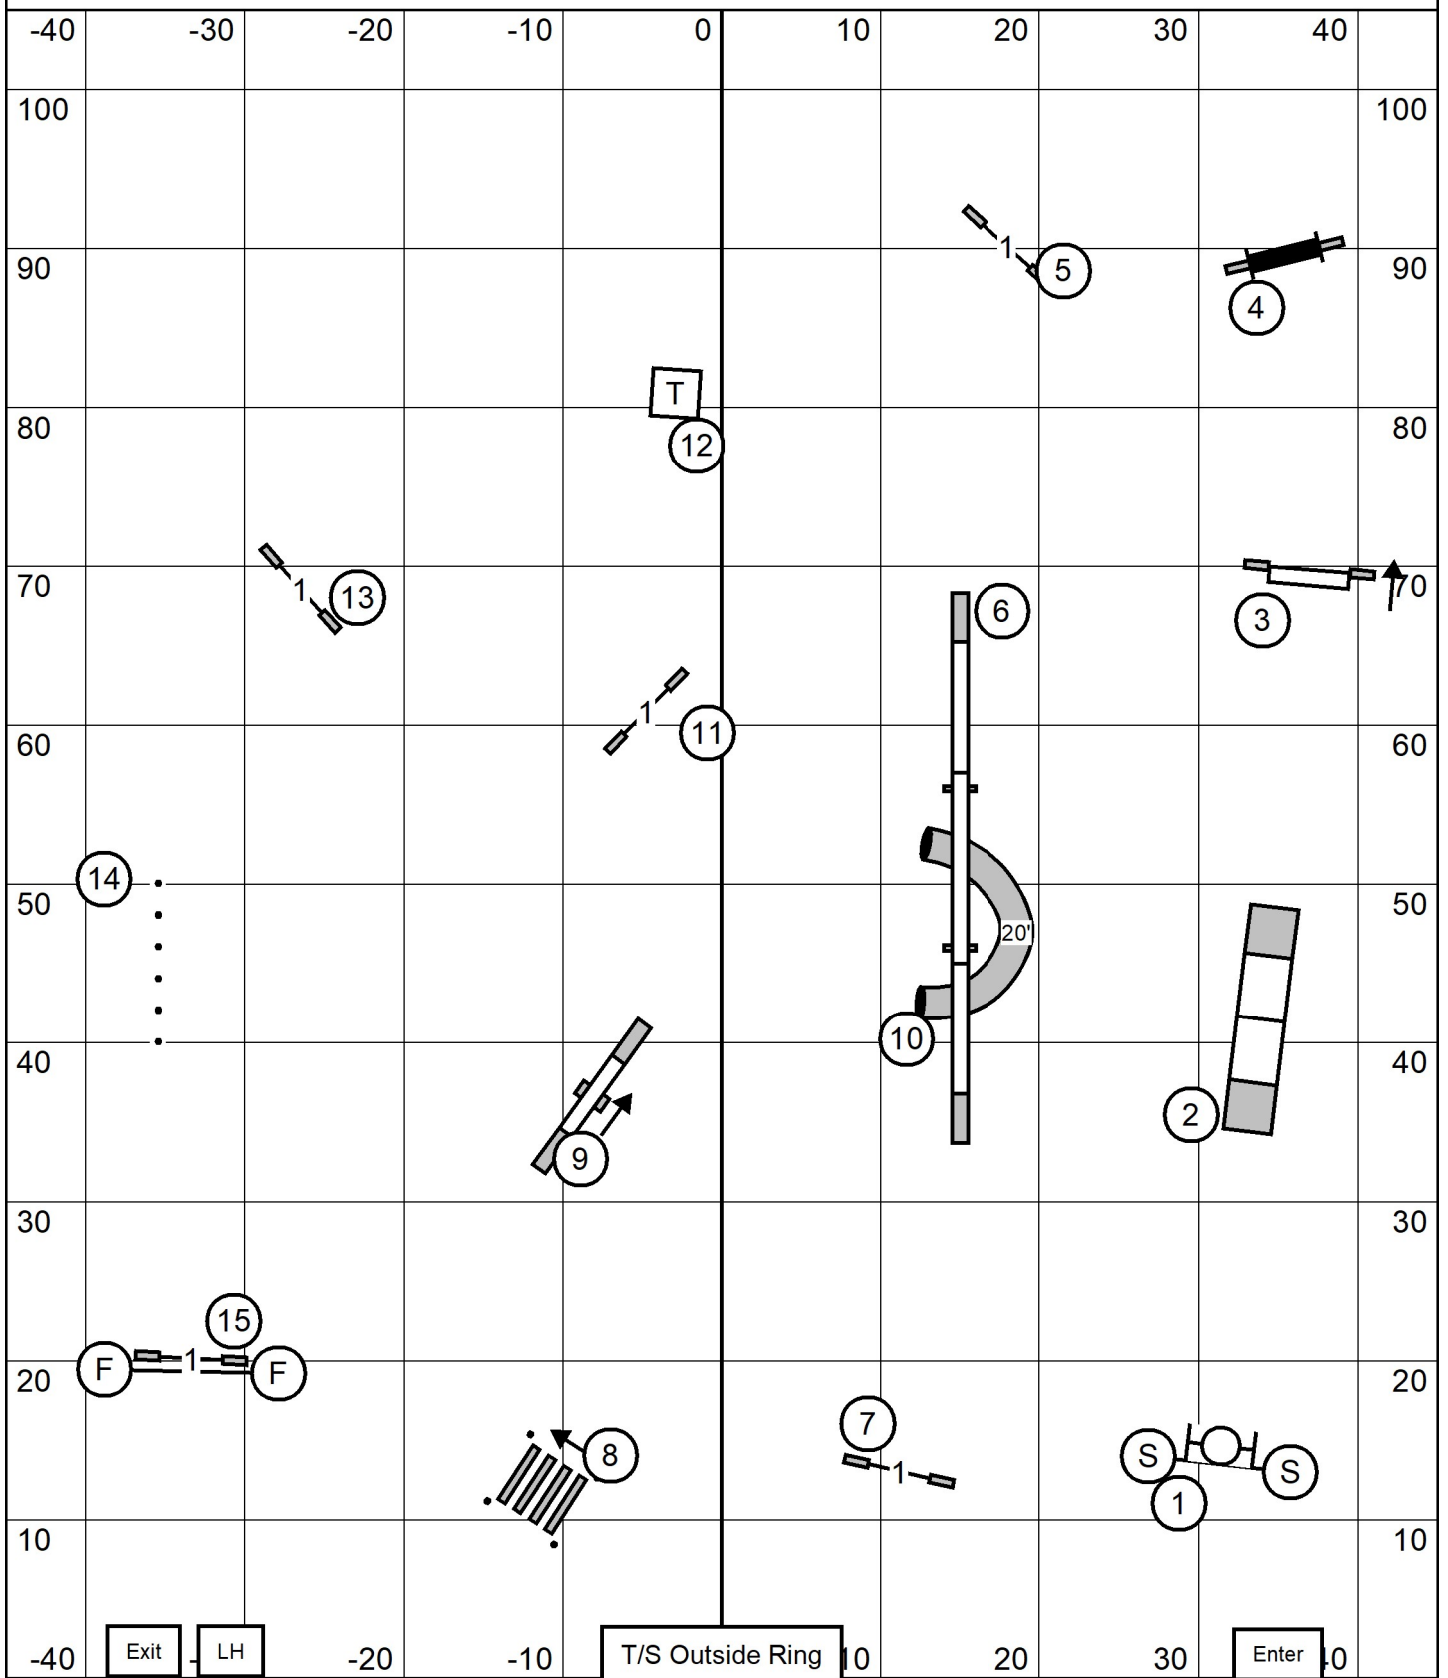

Excellent/ Master — (6) (5) (4)
 Open (6) (4)
 Novice --- (6) (4)

ALL LEVELS FAST

Miniature American Shepherd Club of The USA
 Tuesday, May 19, 2026 * Gray Summit, Mo. (Purina Farms)
 FAST * Rick Mullen

OPEN STD

Miniature American Shepherd Club of The USA
 Tuesday, May 19, 2026 * Gray Summit, Mo. (Purina Farms)
 Open Standard * Rick Mullen

NOVICE STD

Miniature American Shepherd Club of The USA
 Tuesday, May 19, 2026 * Gray Summit, Mo. (Purina Farms)
 Novice Standard * Rick Mullen