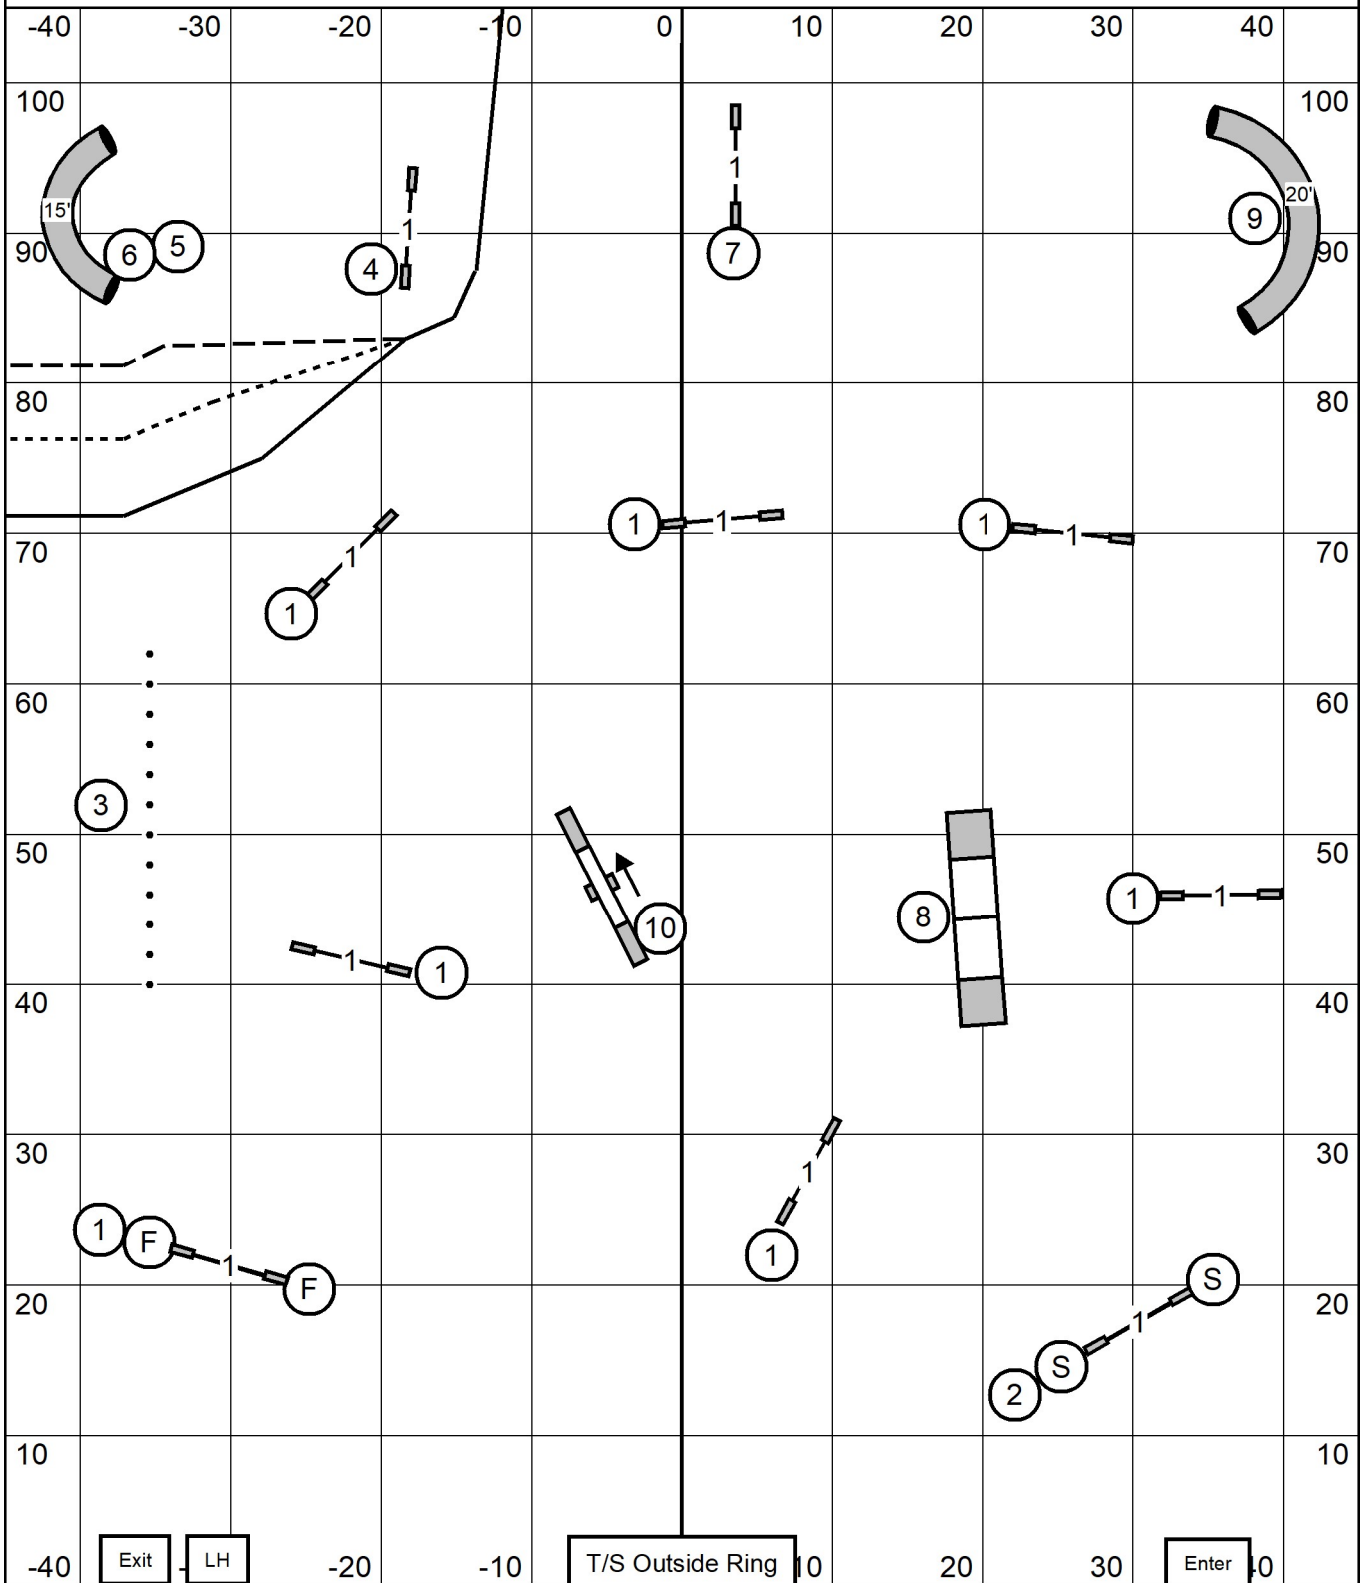

Excellent/ Master — (6) (5) (4)
 Open (6) (4)
 Novice --- (6) (4)

ALL LEVELS FAST

Miniature American Shepherd Club of The USA
 Tuesday, May 19, 2026 * Gray Summit, Mo. (Purina Farms)
 FAST * Rick Mullen

PREMIER STD

Miniature American Shepherd Club of The USA
 Tuesday, May 19, 2026 * Gray Summit, Mo. (Purina Farms)
 Premier Standard * Rick Mullen

EXCELLENT/MASTER STD

Miniature American Shepherd Club of The USA
 Tuesday, May 19, 2026 * Gray Summit, Mo. (Purina Farms)
 Excellent/Master Standard * Rick Mullen

OPEN STD

Miniature American Shepherd Club of The USA
 Tuesday, May 19, 2026 * Gray Summit, Mo. (Purina Farms)
 Open Standard * Rick Mullen

NOVICE STD

Miniature American Shepherd Club of The USA
 Tuesday, May 19, 2026 * Gray Summit, Mo. (Purina Farms)
 Novice Standard * Rick Mullen