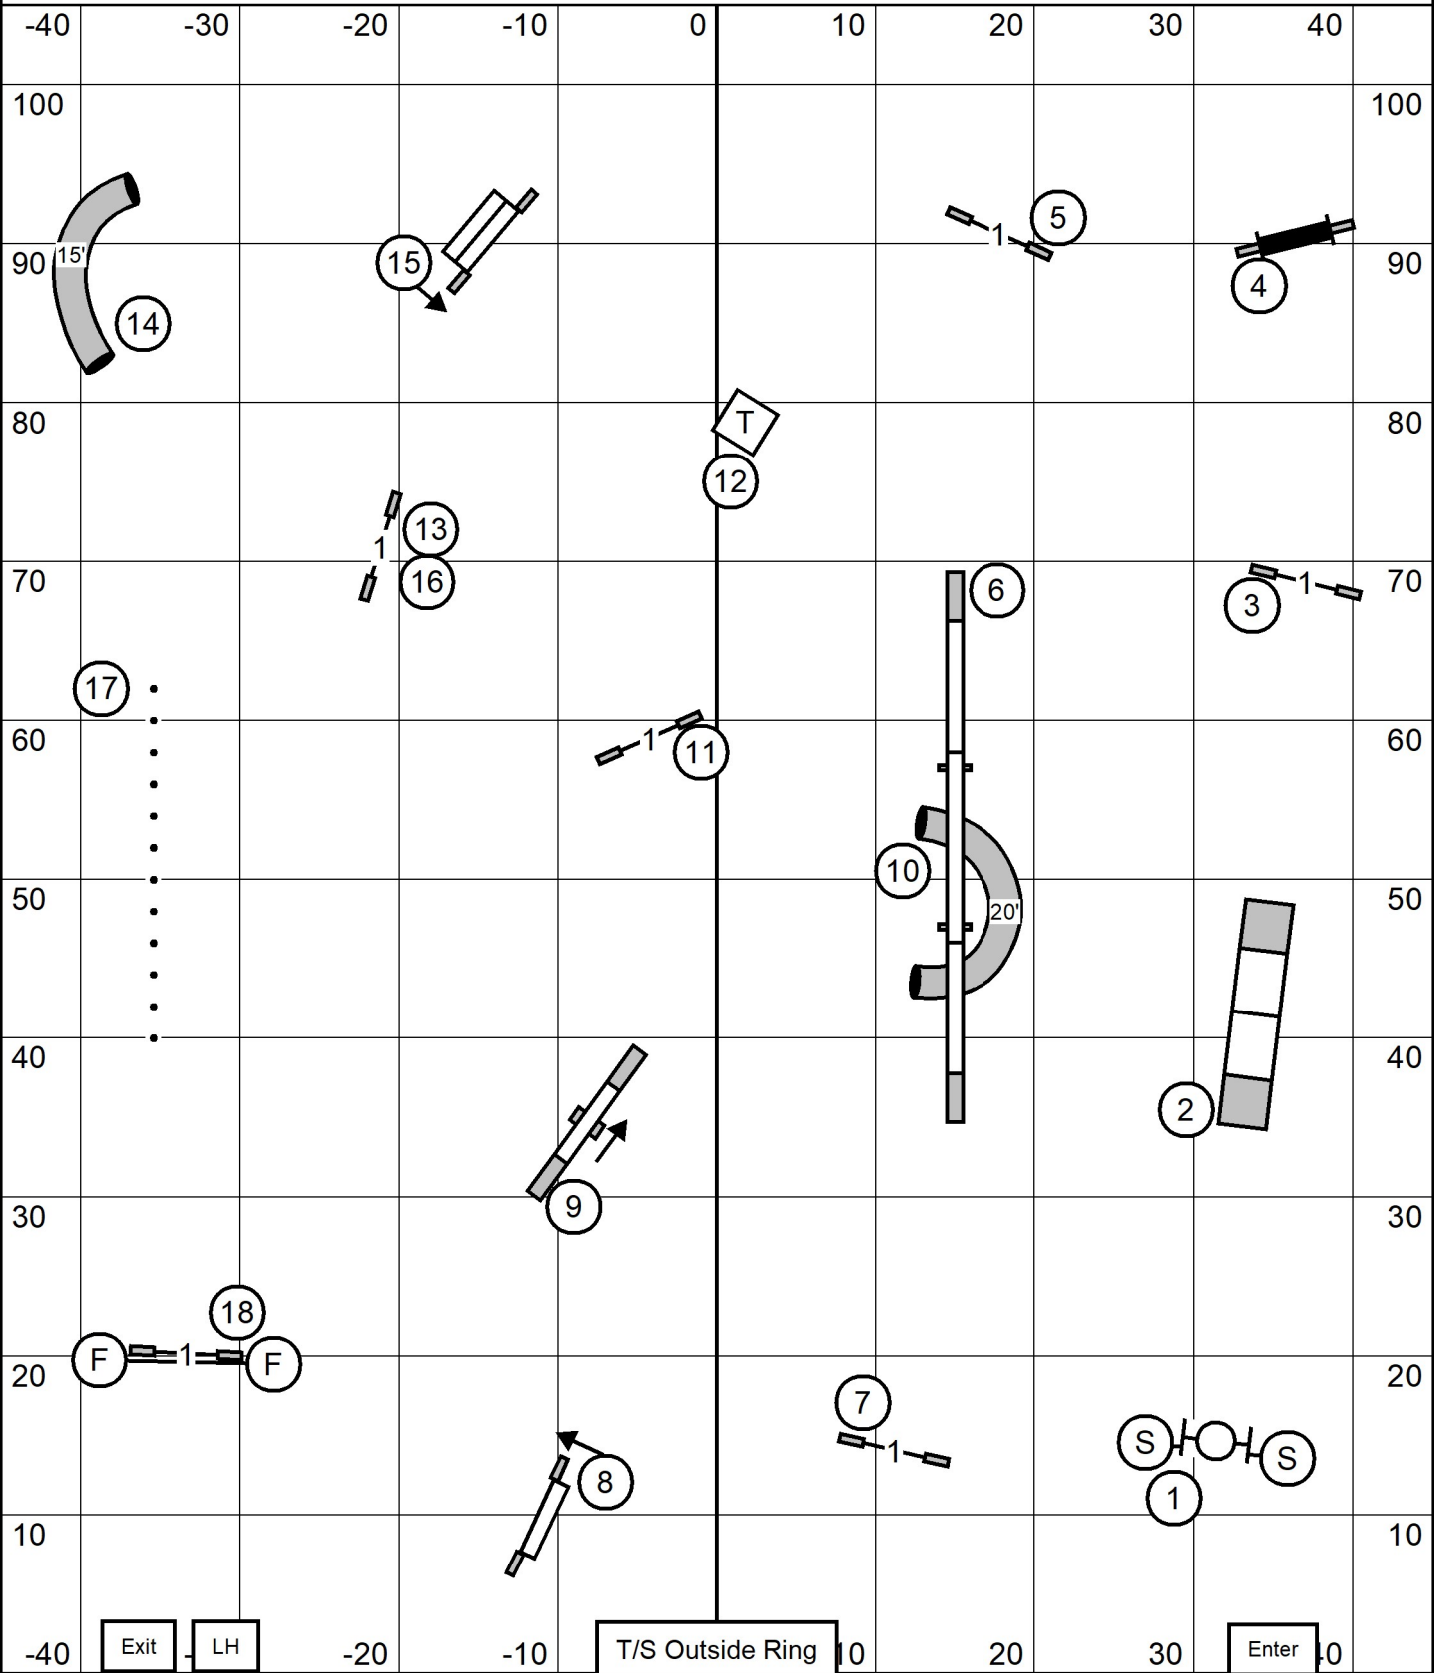

Excellent/ Master — (6) (5) (4)
 Open (6) (4)
 Novice --- (6) (4)

ALL LEVELS FAST

Miniature American Shepherd Club of The USA
 Tuesday, May 19, 2026 * Gray Summit, Mo. (Purina Farms)
 FAST * Rick Mullen

OPEN STD

Miniature American Shepherd Club of The USA
 Tuesday, May 19, 2026 * Gray Summit, Mo. (Purina Farms)
 Open Standard * Rick Mullen

NOVICE STD

Miniature American Shepherd Club of The USA
 Tuesday, May 19, 2026 * Gray Summit, Mo. (Purina Farms)
 Novice Standard * Rick Mullen