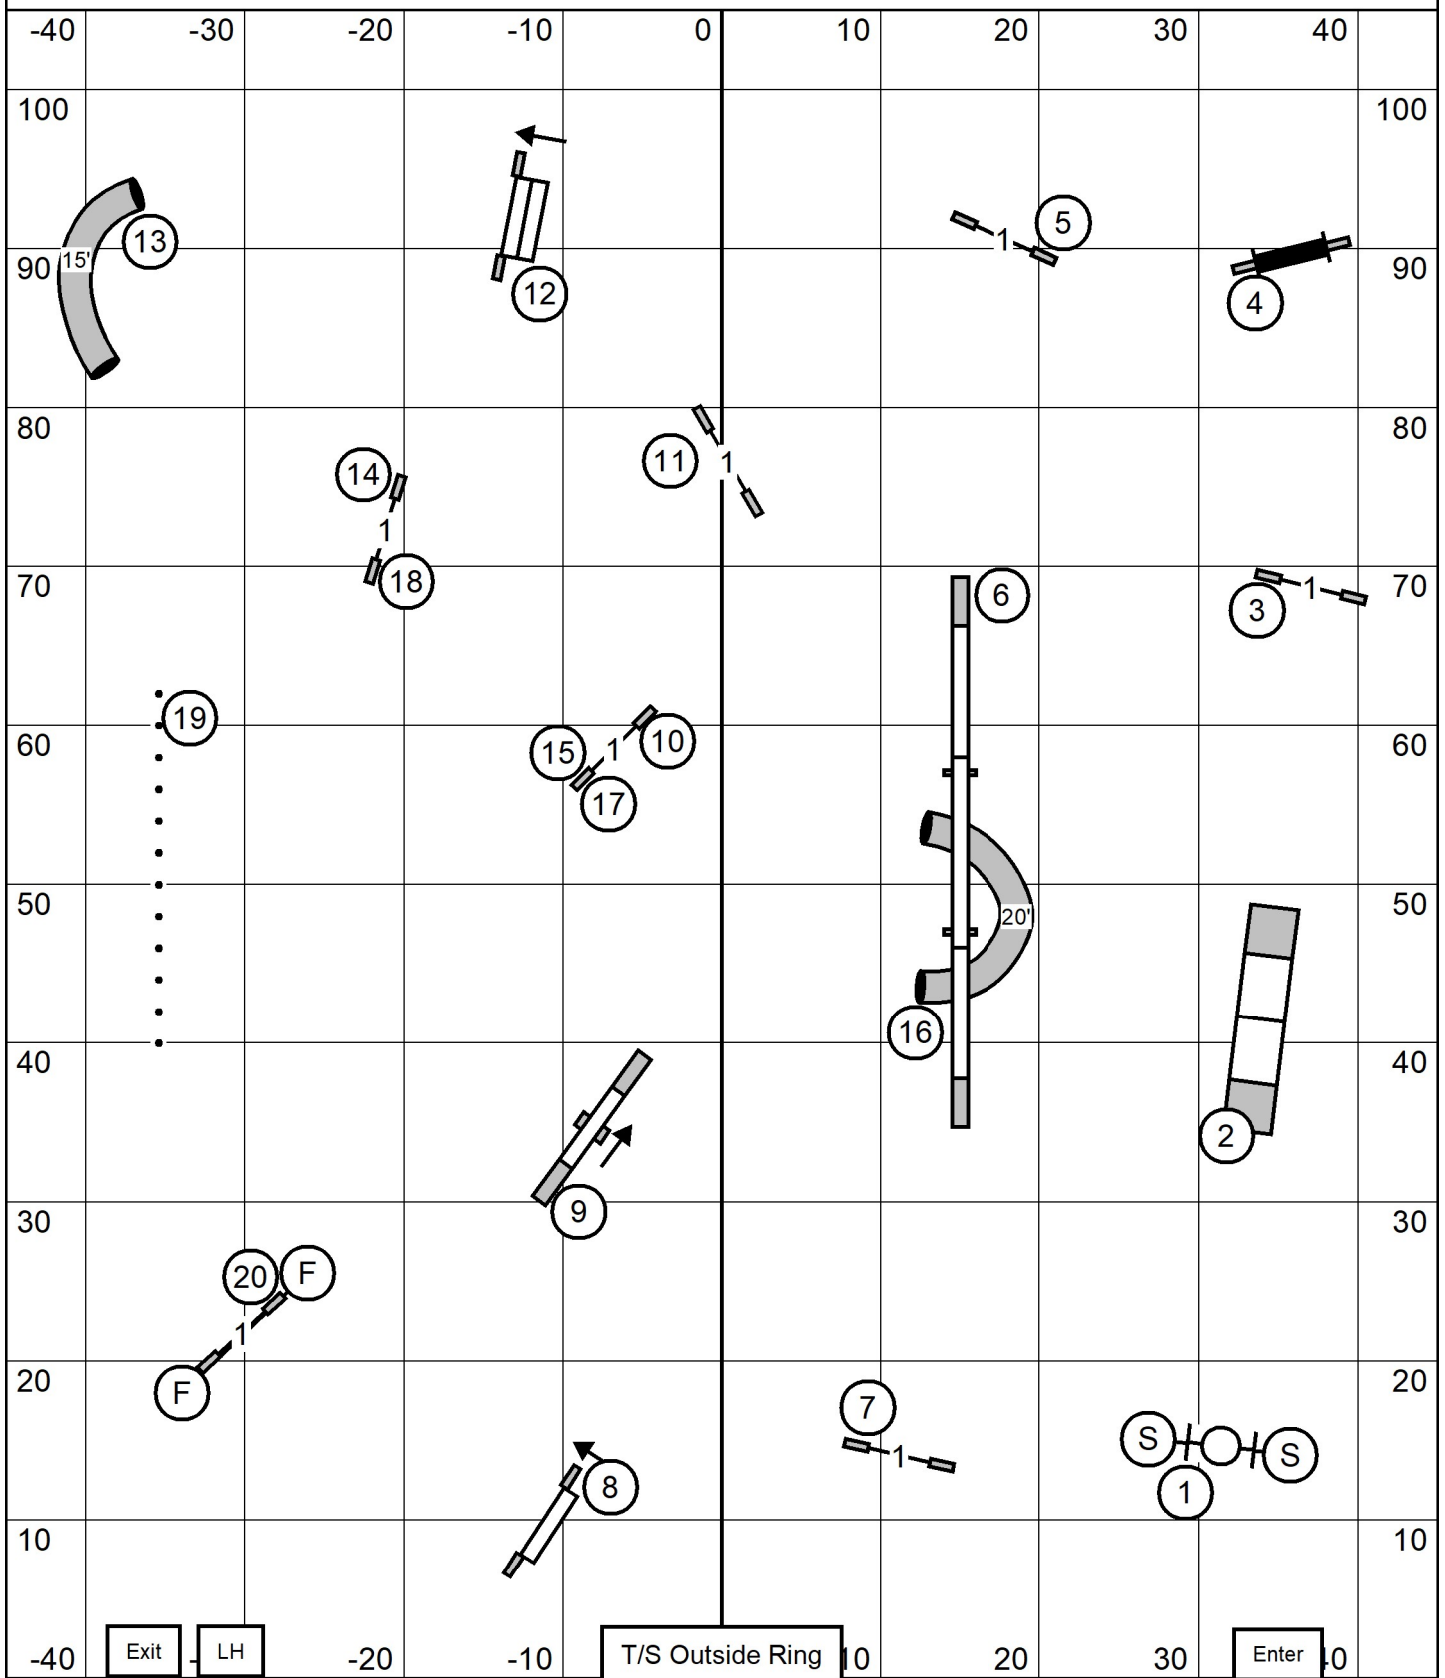

Excellent/ Master — (6) (5) (4)
 Open (6) (4)
 Novice --- (6) (4)

ALL LEVELS FAST

Miniature American Shepherd Club of The USA
 Tuesday, May 19, 2026 * Gray Summit, Mo. (Purina Farms)
 FAST * Rick Mullen

PREMIER STD

Miniature American Shepherd Club of The USA
 Tuesday, May 19, 2026 * Gray Summit, Mo. (Purina Farms)
 Premier Standard * Rick Mullen

EXCELLENT/MASTER STD

Miniature American Shepherd Club of The USA
 Tuesday, May 19, 2026 * Gray Summit, Mo. (Purina Farms)
 Excellent/Master Standard * Rick Mullen

OPEN STD

Miniature American Shepherd Club of The USA
 Tuesday, May 19, 2026 * Gray Summit, Mo. (Purina Farms)
 Open Standard * Rick Mullen

NOVICE STD

Miniature American Shepherd Club of The USA
 Tuesday, May 19, 2026 * Gray Summit, Mo. (Purina Farms)
 Novice Standard * Rick Mullen