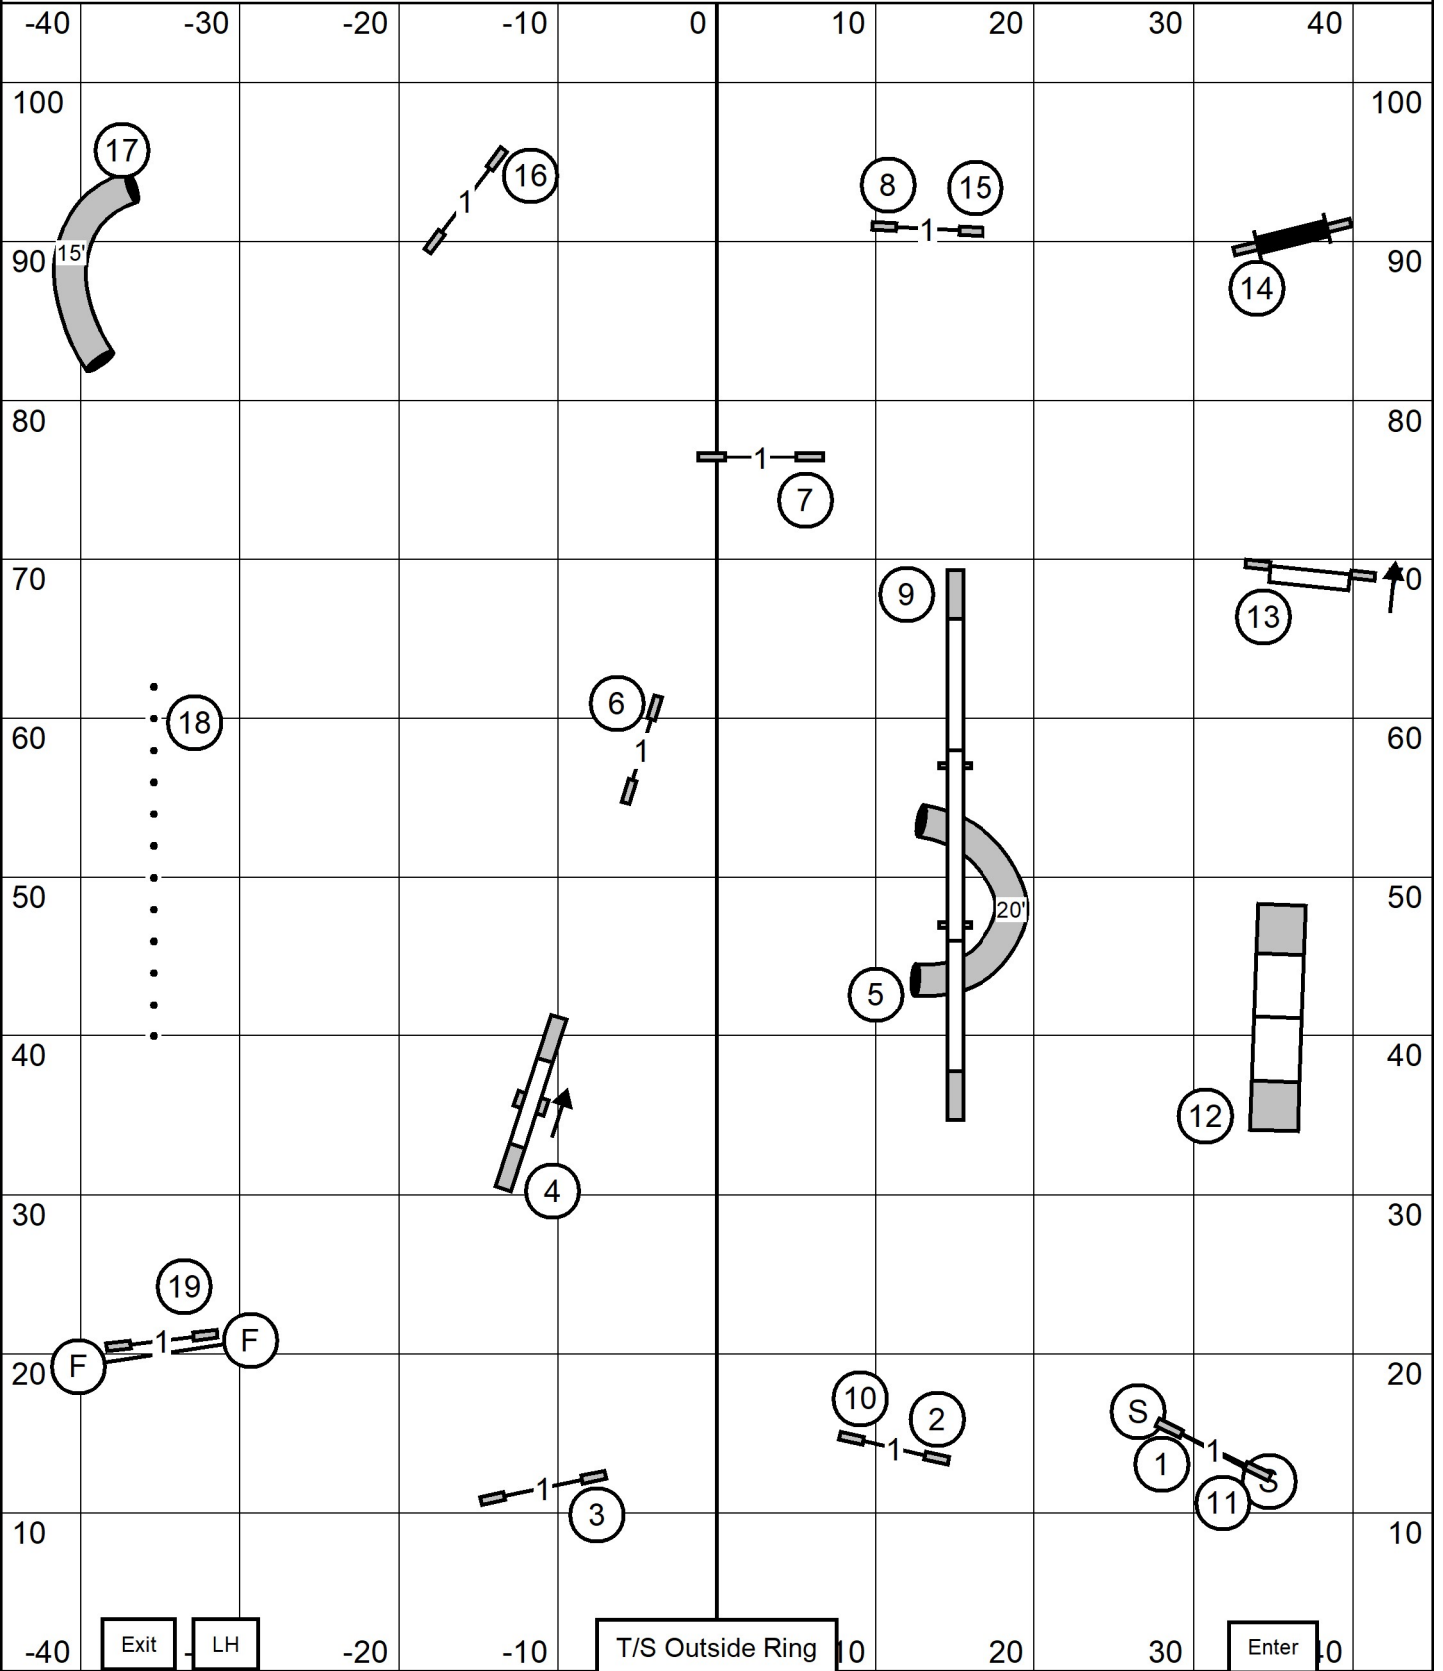

Excellent/ Master — (6) (5) (4)
 Open (6) (4)
 Novice --- (6) (4)

ALL LEVELS FAST

Miniature American Shepherd Club of The USA
 Tuesday, May 19, 2026 * Gray Summit, Mo. (Purina Farms)
 FAST * Rick Mullen

PREMIER STD

Miniature American Shepherd Club of The USA
 Tuesday, May 19, 2026 * Gray Summit, Mo. (Purina Farms)
 Premier Standard * Rick Mullen

EXCELLENT/MASTER STD

Miniature American Shepherd Club of The USA
 Tuesday, May 19, 2026 * Gray Summit, Mo. (Purina Farms)
 Excellent/Master Standard * Rick Mullen

OPEN STD

Miniature American Shepherd Club of The USA
 Tuesday, May 19, 2026 * Gray Summit, Mo. (Purina Farms)
 Open Standard * Rick Mullen

NOVICE STD

Miniature American Shepherd Club of The USA
 Tuesday, May 19, 2026 * Gray Summit, Mo. (Purina Farms)
 Novice Standard * Rick Mullen