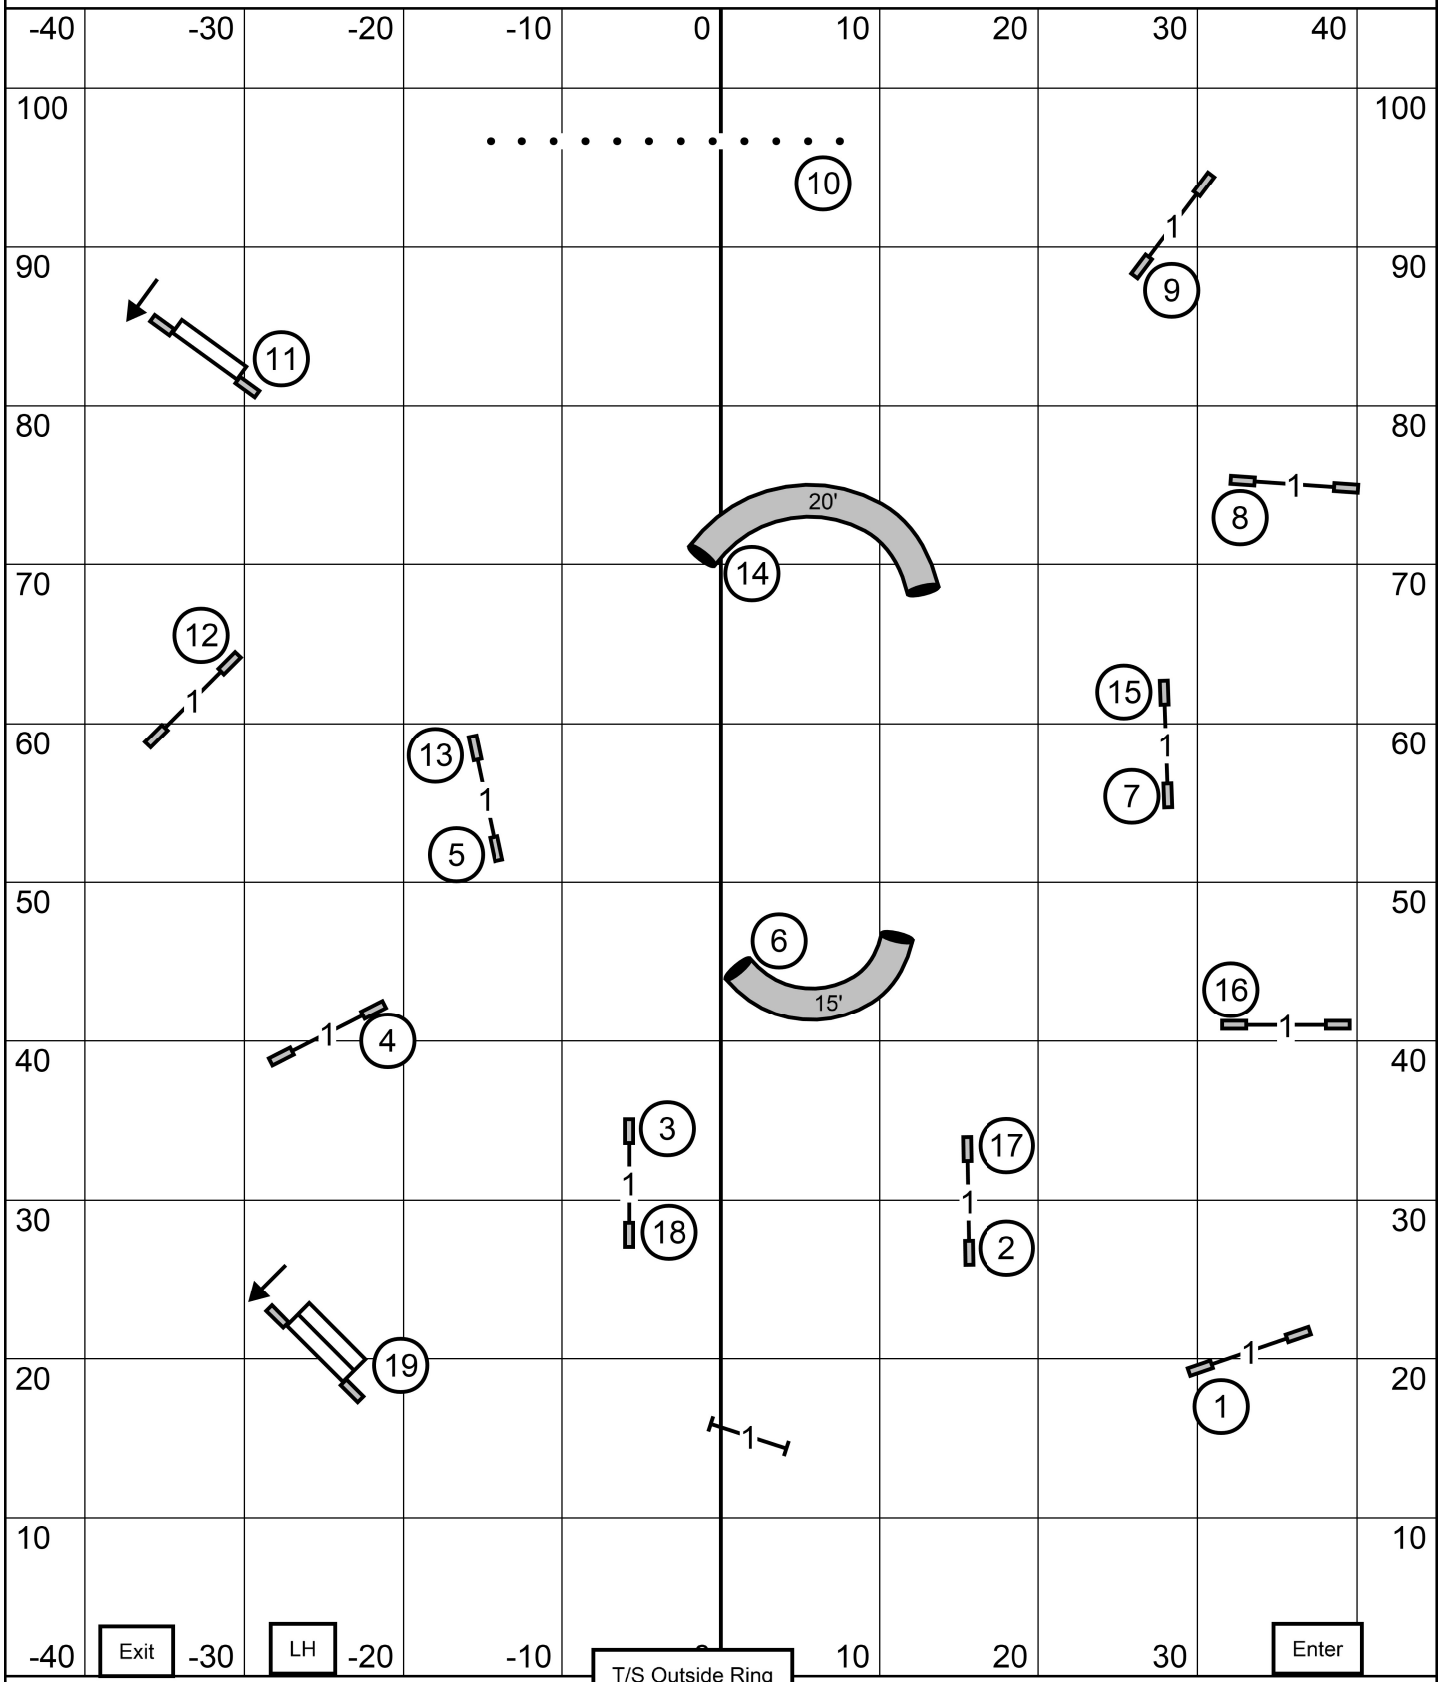

NOVICE JWW

Gateway Agility Club of Suburban St. Louis Agility Club
 Friday, January 3, 2025 * Gray Summit, Mo. (Purina Farms)
 Novice JWW * Rick Mullen

OPEN JWW

Gateway Agility Club of Suburban St. Louis Agility Club
 Friday, January 3, 2025 * Gray Summit, Mo. (Purina Farms)
 Open JWW * Rick Mullen

EXCELLENT/MASTER JWW

Gateway Agility Club of Suburban St. Louis Agility Club
 Friday, January 3, 2025 * Gray Summit, Mo. (Purina Farms)
 Excellent/Master JWW * Rick Mullen

PREMIER JWW

Gateway Agility Club of Suburban St. Louis Agility Club
 Friday, January 3, 2025 * Gray Summit, Mo. (Purina Farms)
 Premier JWW * Rick Mullen

NOVICE

STANDARD

GATEWAY AGILITY CLUB

Friday, January 3, 2025 * Purina Farms * Gray Summit, Missouri

Novice Standard * Mary Mullen

OPEN

STANDARD

GATEWAY AGILITY CLUB