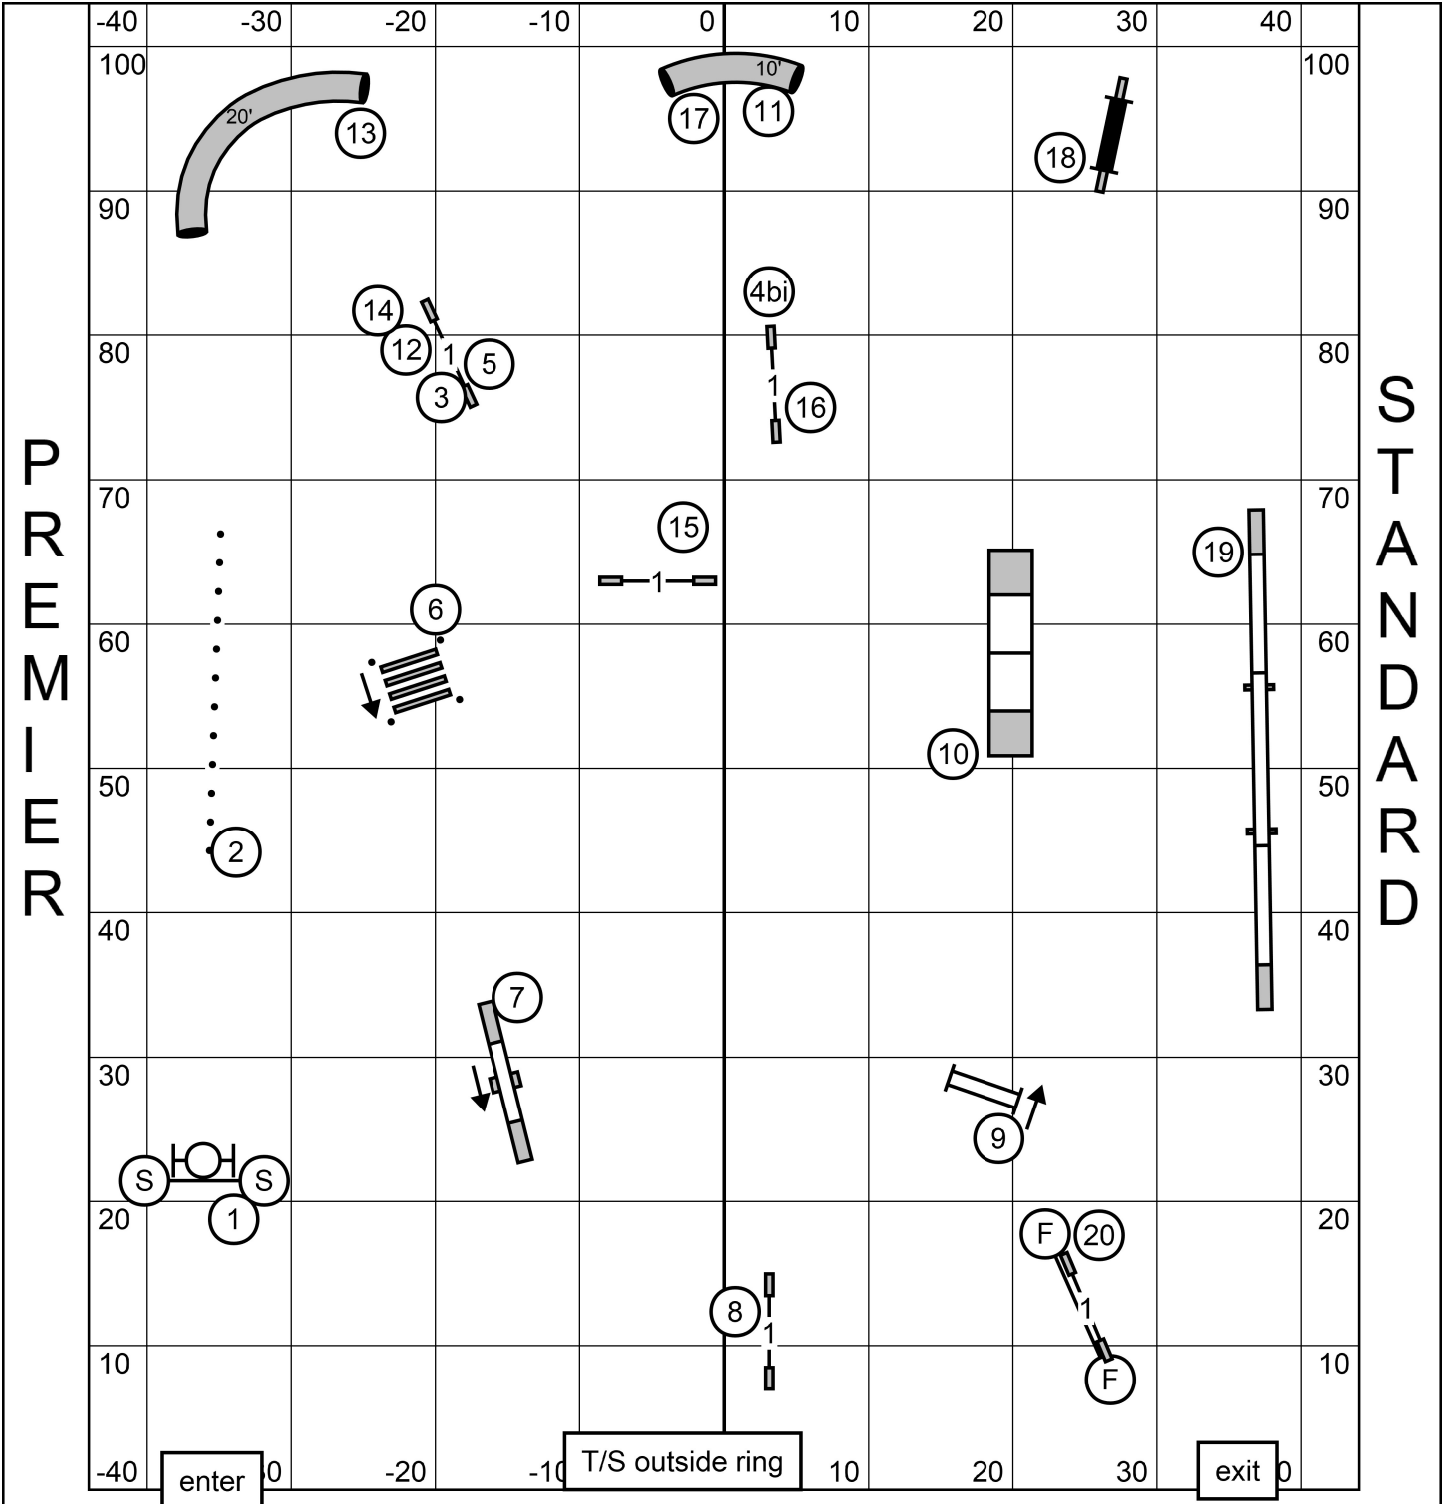

P
R
E
M
I
E
R

S
T
A
N
D
A
R
D

GATEWAY AGILITY CLUB

Friday, January 3, 2025 * Purina Farms * Gray Summit, Missouri
Premier Standard * Mary Mullen