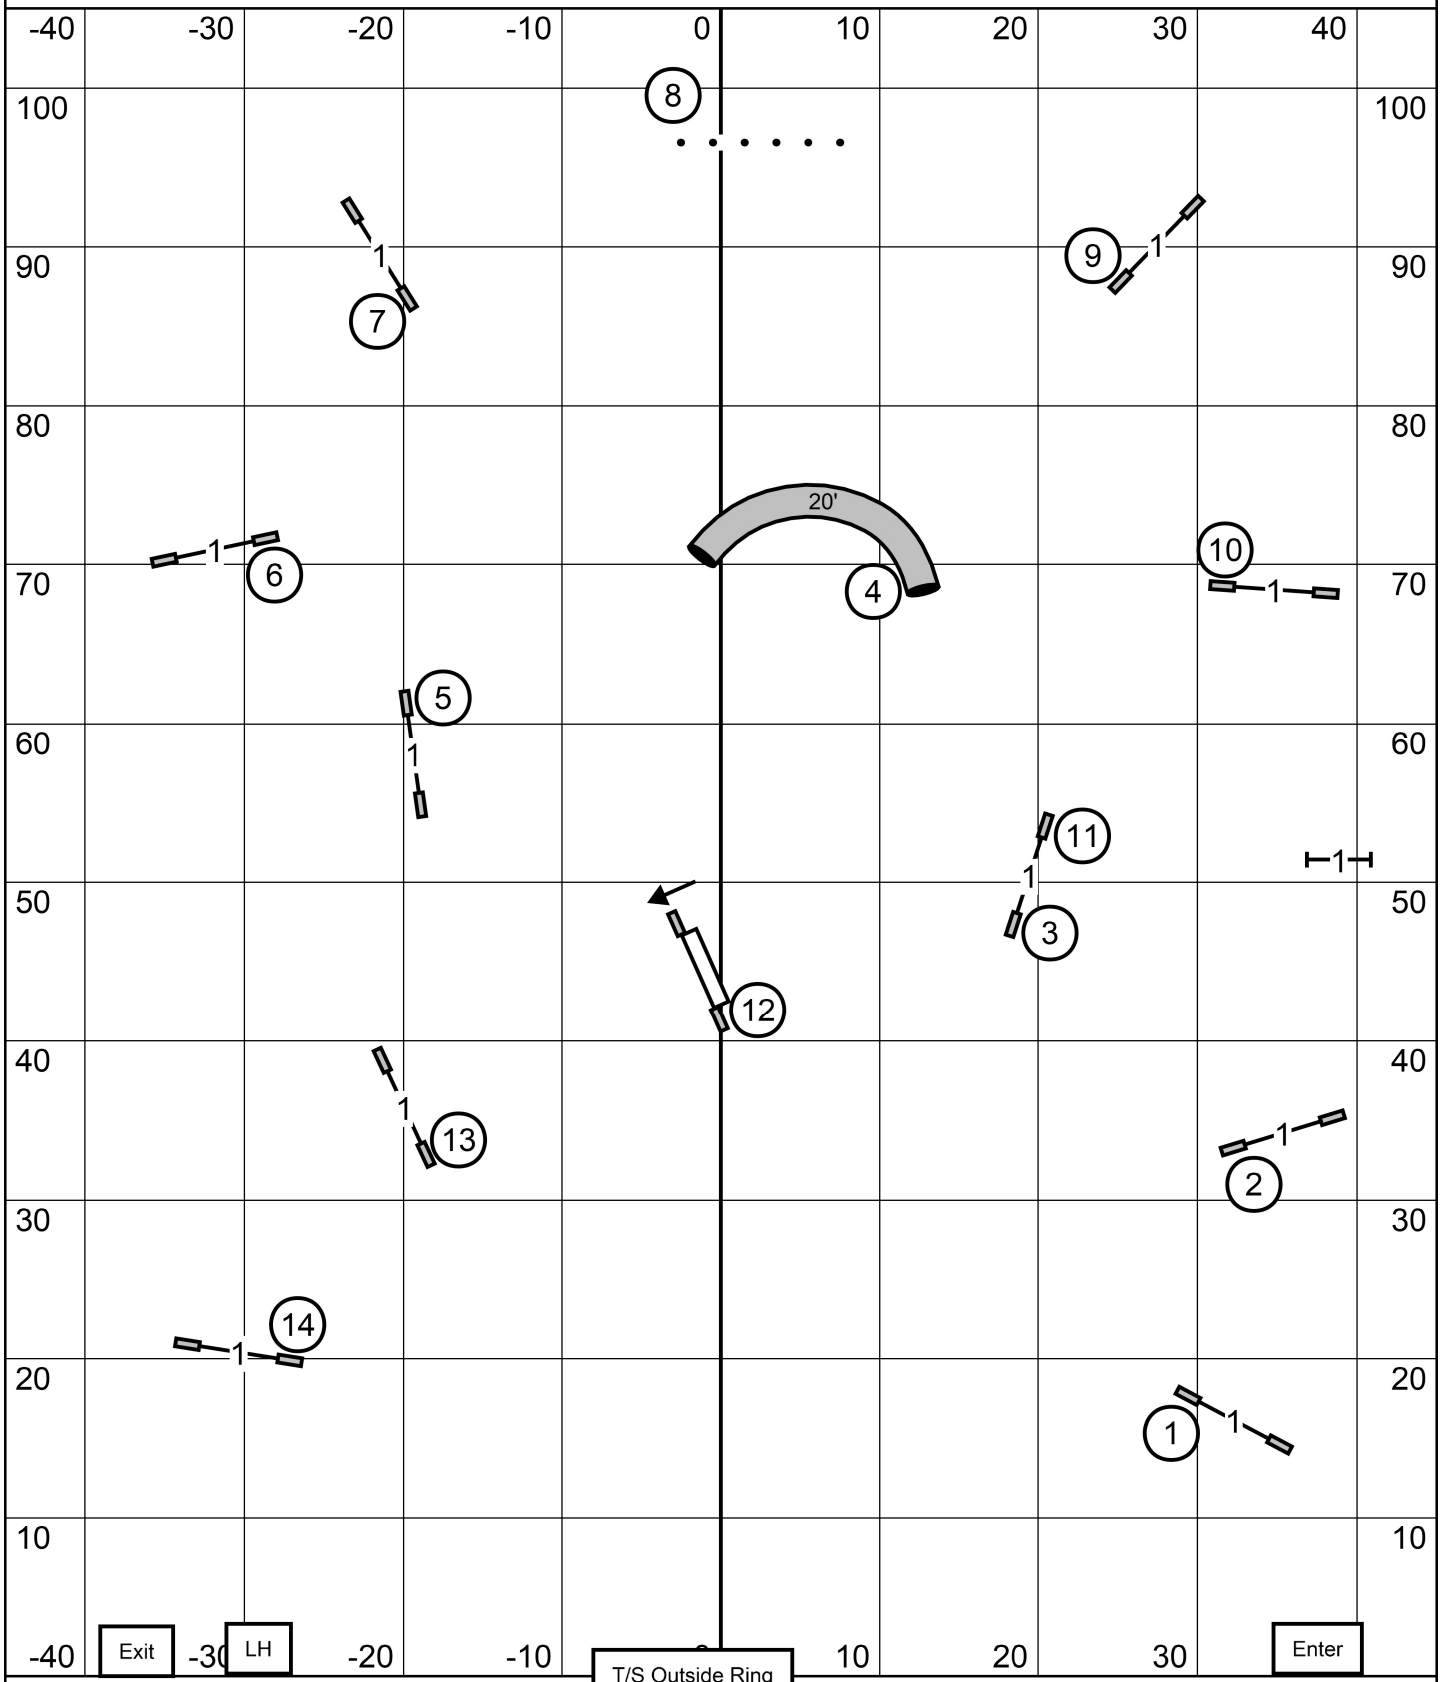

NOVICE JWW

Gateway Agility Club of Suburban St. Louis Agility Club
 Friday, January 3, 2025 * Gray Summit, Mo. (Purina Farms)
 Novice JWW * Rick Mullen

OPEN JWW

Gateway Agility Club of Suburban St. Louis Agility Club
 Friday, January 3, 2025 * Gray Summit, Mo. (Purina Farms)
 Open JWW * Rick Mullen

EXCELLENT/MASTER JWW

Gateway Agility Club of Suburban St. Louis Agility Club
 Friday, January 3, 2025 * Gray Summit, Mo. (Purina Farms)
 Excellent/Master JWW * Rick Mullen

PREMIER JWW

Gateway Agility Club of Suburban St. Louis Agility Club
 Friday, January 3, 2025 * Gray Summit, Mo. (Purina Farms)
 Premier JWW * Rick Mullen

NOVICE

STANDARD

GATEWAY AGILITY CLUB

Friday, January 3, 2025 * Purina Farms * Gray Summit, Missouri

Novice Standard * Mary Mullen

OPEN

STANDARD

GATEWAY AGILITY CLUB