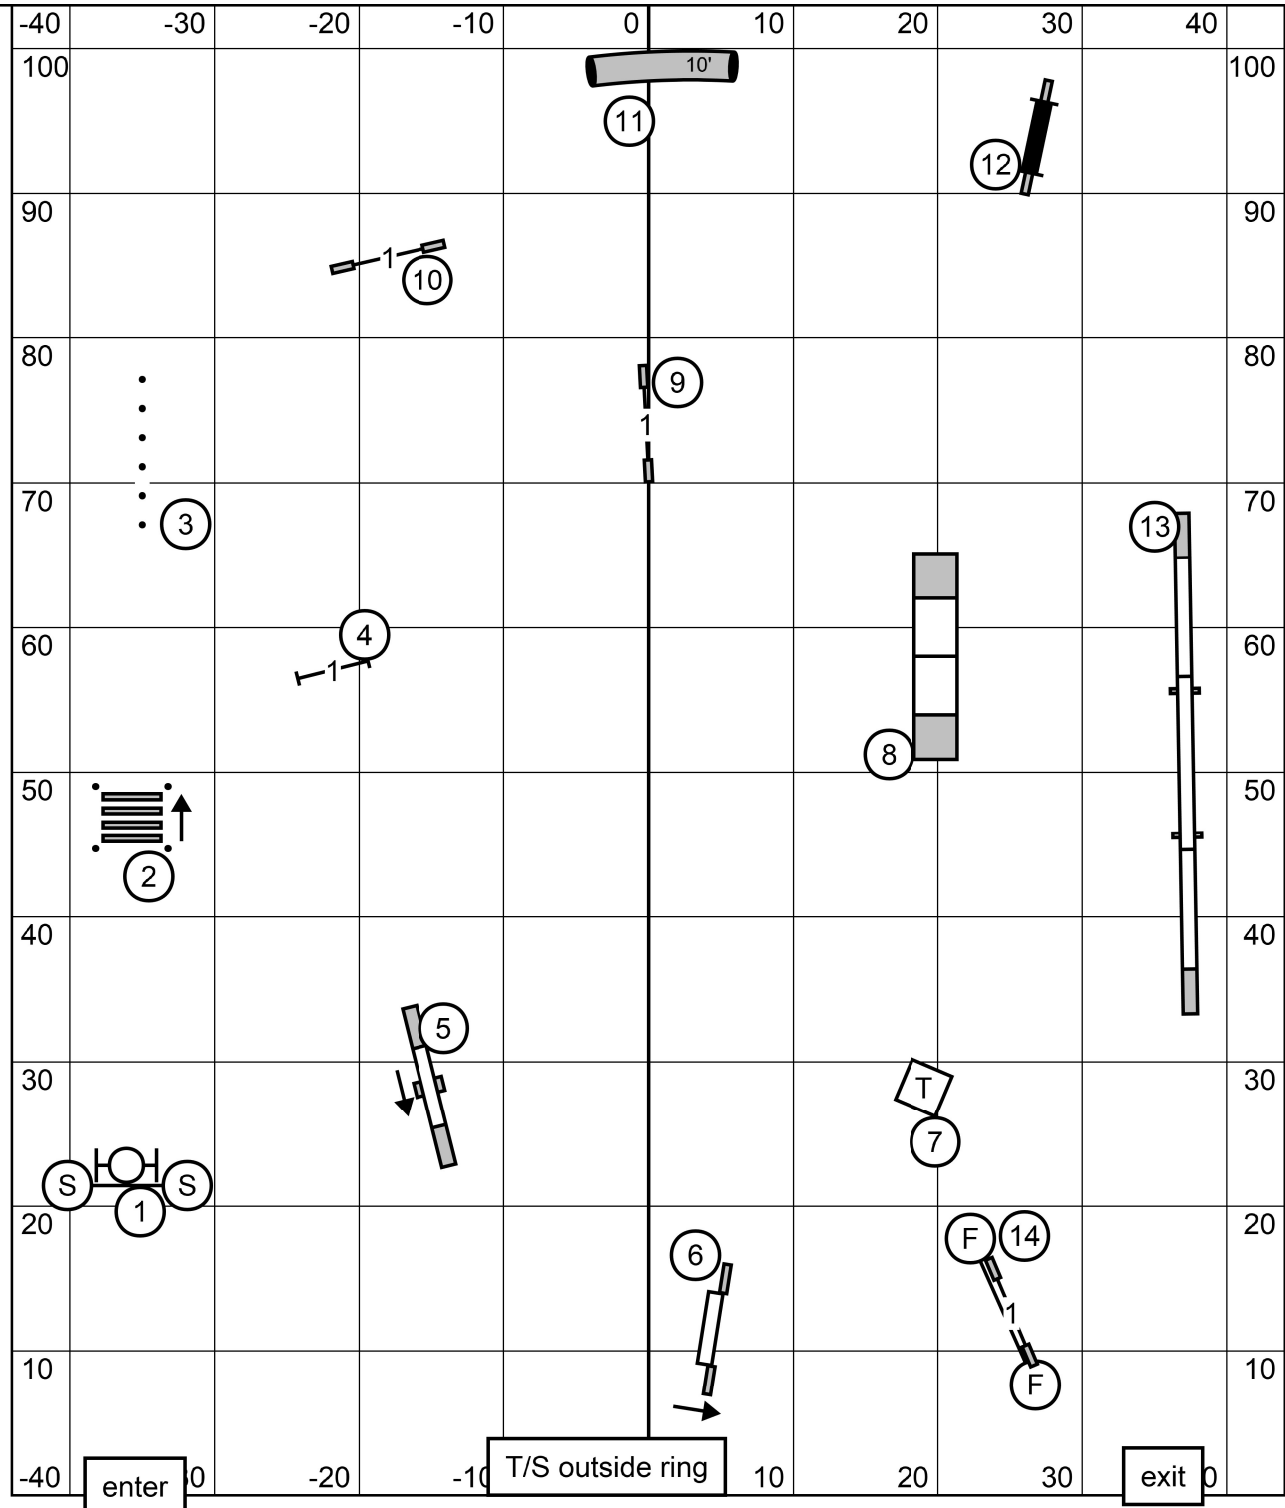

EXCELLENT/MASTER JWW

Gateway Agility Club of Suburban St. Louis Agility Club
 Friday, January 3, 2025 * Gray Summit, Mo. (Purina Farms)
 Excellent/Master JWW * Rick Mullen

PREMIER JWW

Gateway Agility Club of Suburban St. Louis Agility Club
 Friday, January 3, 2025 * Gray Summit, Mo. (Purina Farms)
 Premier JWW * Rick Mullen

NOVICE

STANDARD

GATEWAY AGILITY CLUB

Friday, January 3, 2025 * Purina Farms * Gray Summit, Missouri

Novice Standard * Mary Mullen

OPEN

STANDARD

GATEWAY AGILITY CLUB