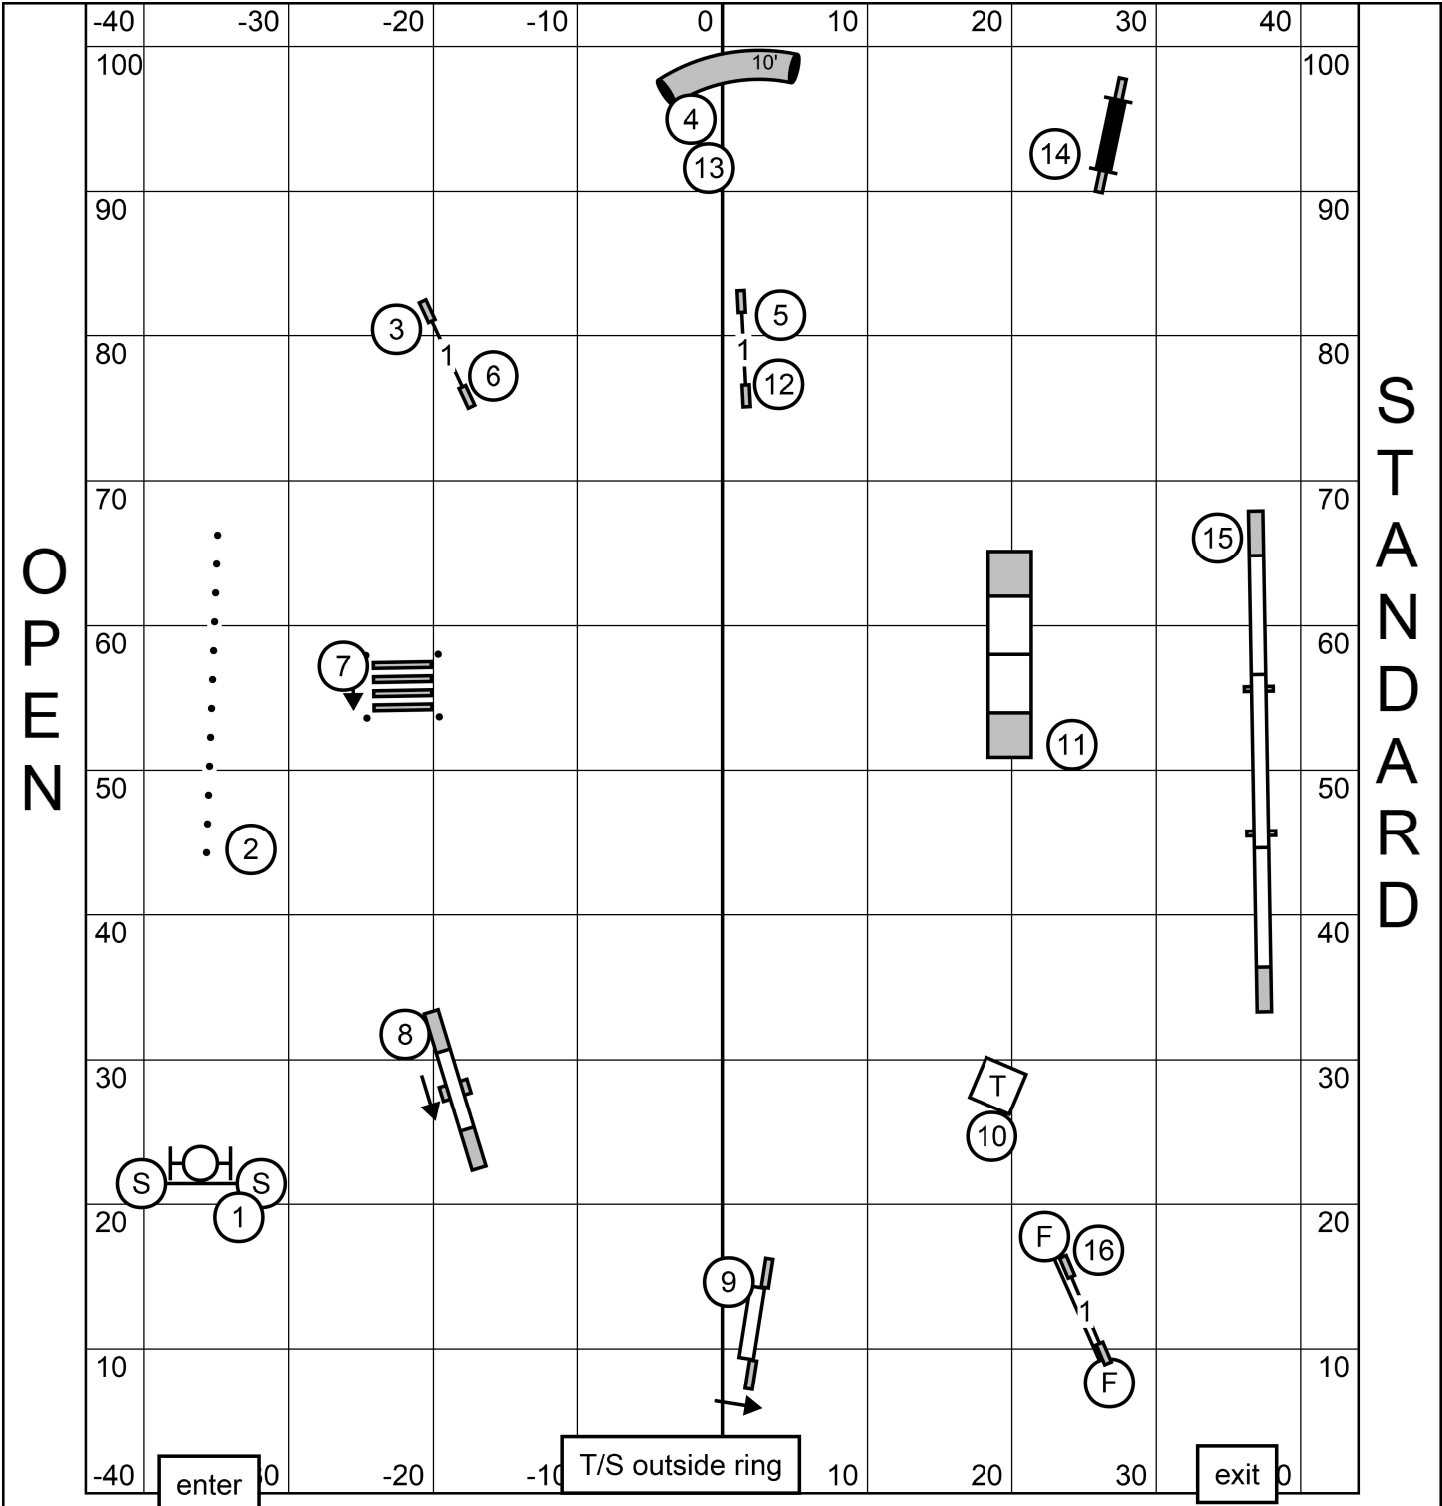

NOVICE

STANDARD

GATEWAY AGILITY CLUB

Friday, January 3, 2025 * Purina Farms * Gray Summit, Missouri

Novice Standard * Mary Mullen

OPEN

STANDARD

GATEWAY AGILITY CLUB