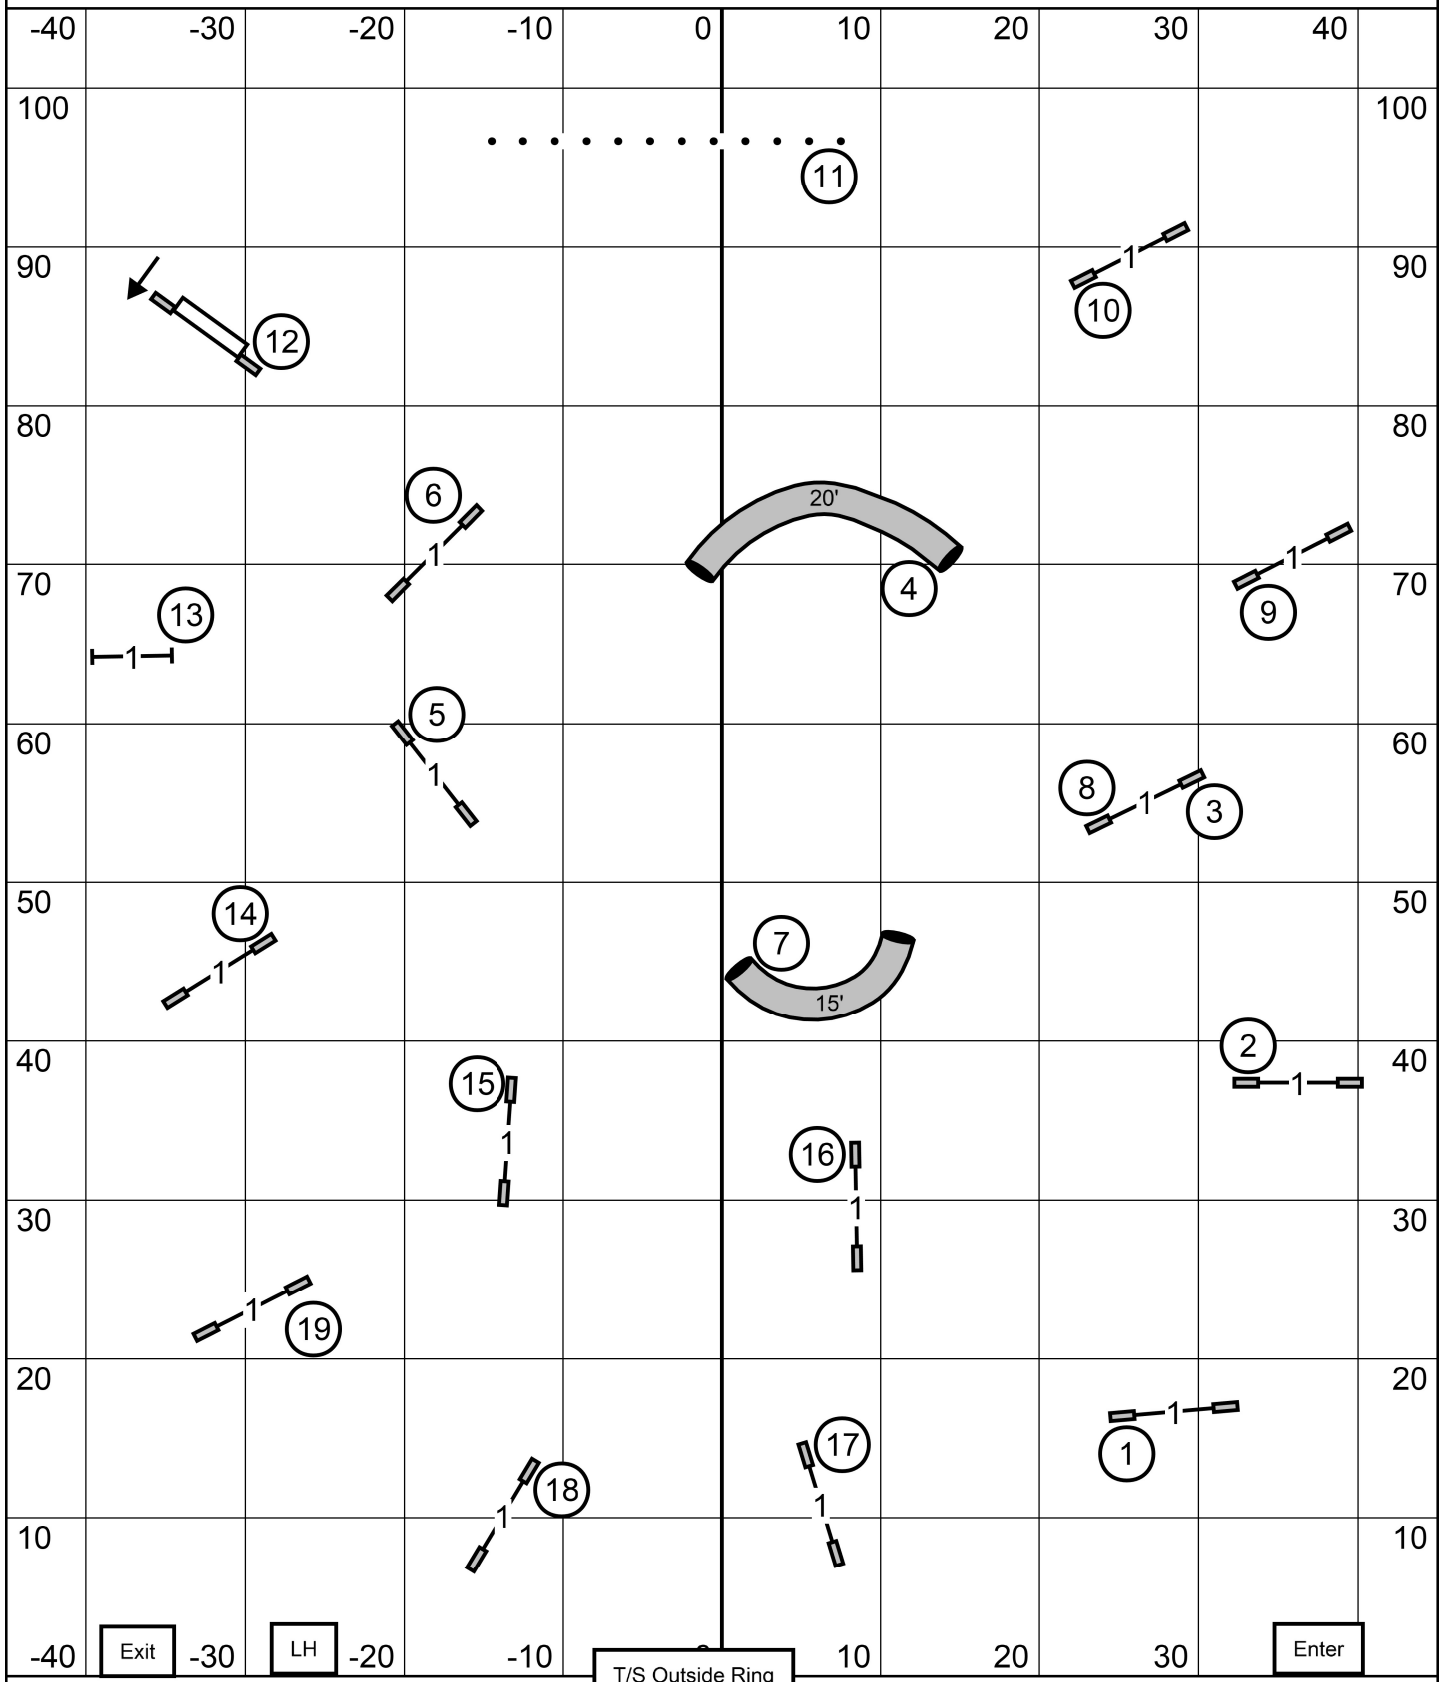

NOVICE JWW

Gateway Agility Club of Suburban St. Louis Agility Club
 Friday, January 3, 2025 * Gray Summit, Mo. (Purina Farms)
 Novice JWW * Rick Mullen

OPEN JWW

Gateway Agility Club of Suburban St. Louis Agility Club
 Friday, January 3, 2025 * Gray Summit, Mo. (Purina Farms)
 Open JWW * Rick Mullen

EXCELLENT/MASTER JWW

Gateway Agility Club of Suburban St. Louis Agility Club
 Friday, January 3, 2025 * Gray Summit, Mo. (Purina Farms)
 Excellent/Master JWW * Rick Mullen

PREMIER JWW

Gateway Agility Club of Suburban St. Louis Agility Club
 Friday, January 3, 2025 * Gray Summit, Mo. (Purina Farms)
 Premier JWW * Rick Mullen

NOVICE

STANDARD

GATEWAY AGILITY CLUB

Friday, January 3, 2025 * Purina Farms * Gray Summit, Missouri

Novice Standard * Mary Mullen

OPEN

STANDARD

GATEWAY AGILITY CLUB