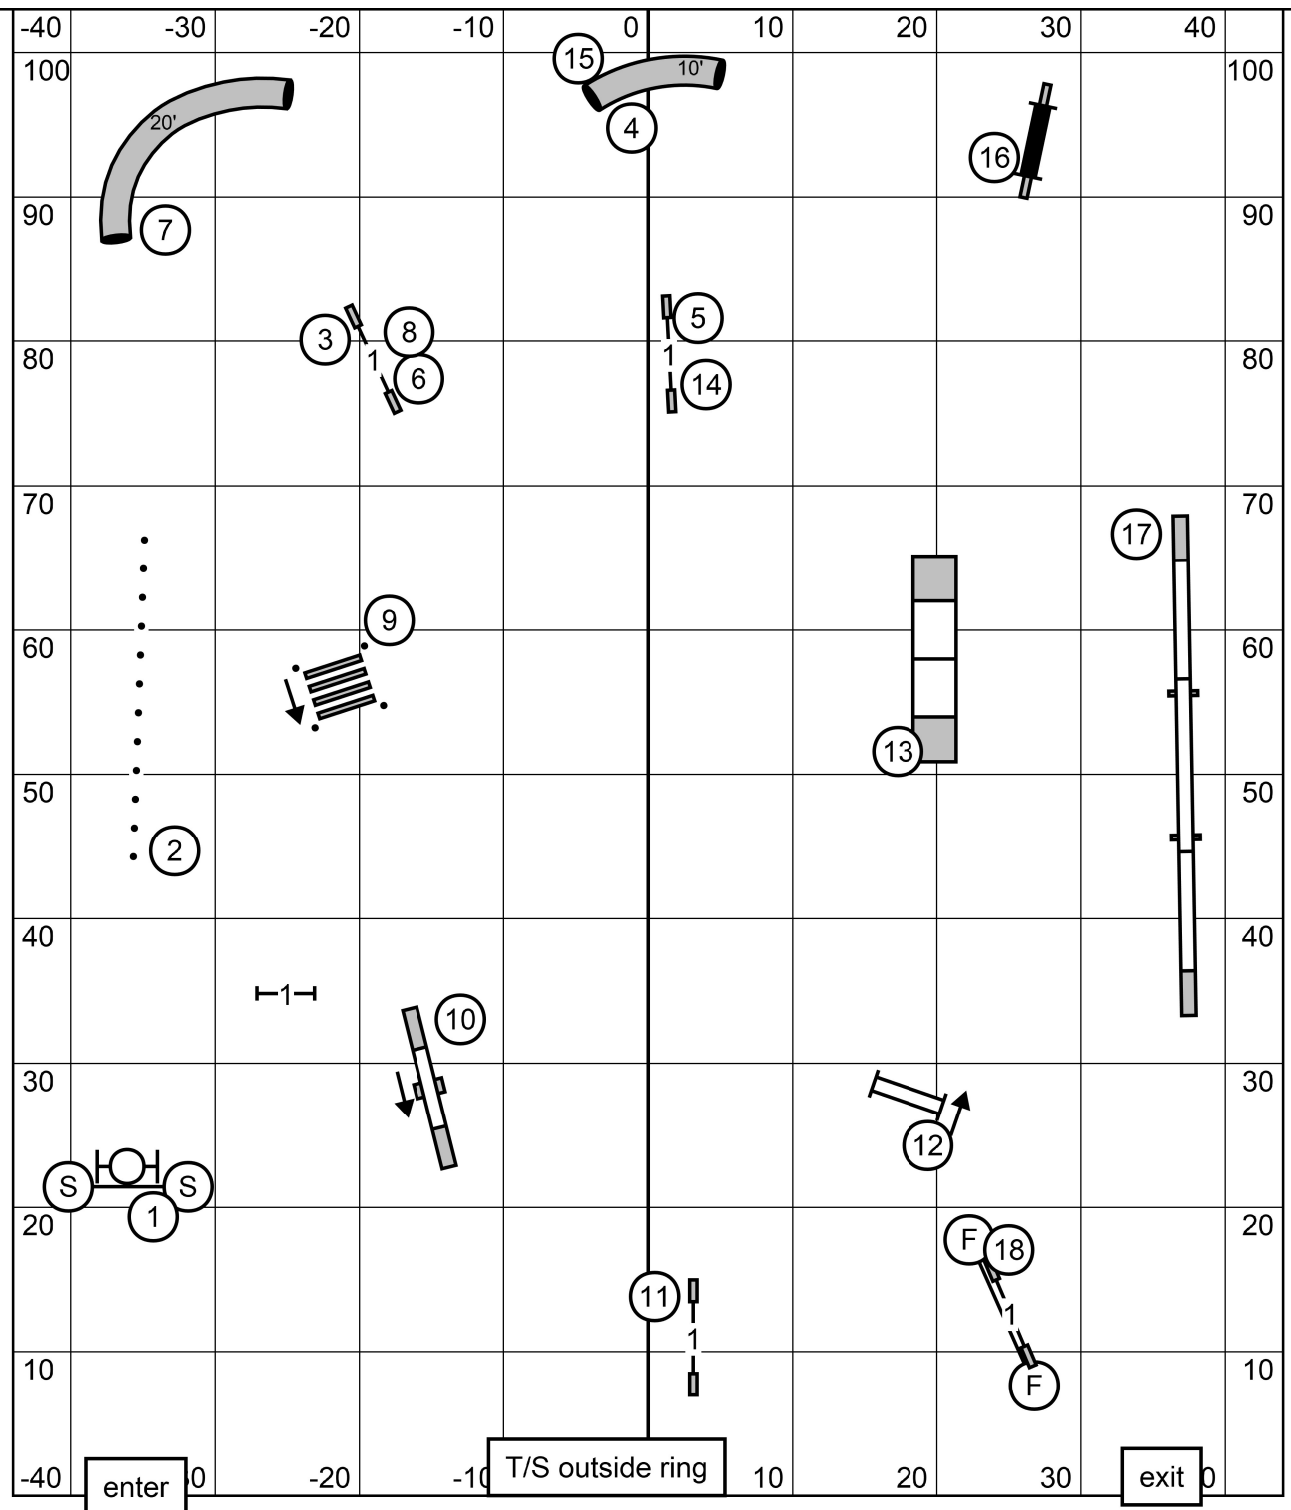

EXCELLENT / MASTER

STANDARD

GATEWAY AGILITY CLUB

Friday, January 3, 2025 * Purina Farms * Gray Summit, Missouri
Excellent/Master Standard * Mary Mullen