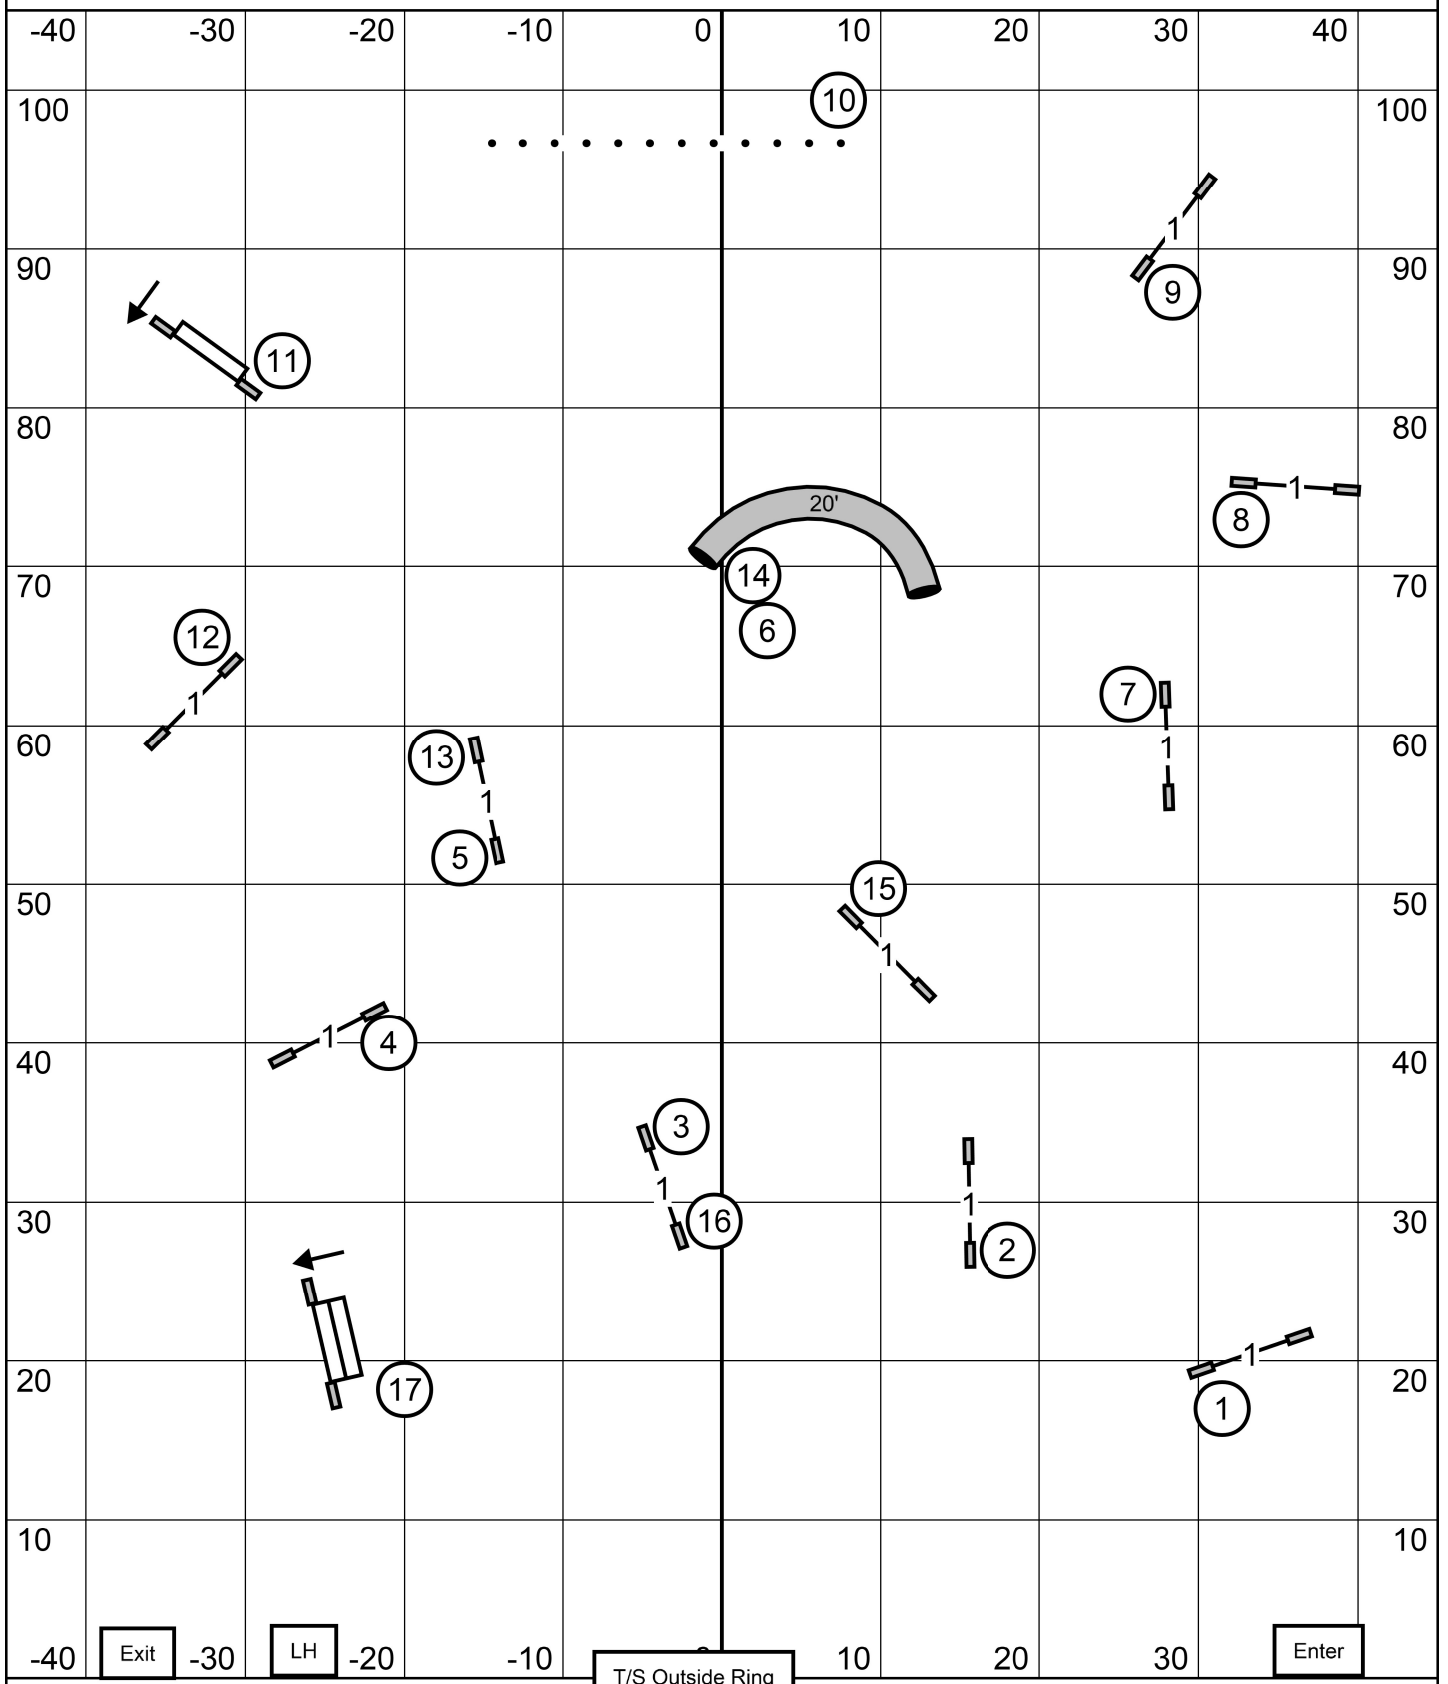

NOVICE JWW

Gateway Agility Club of Suburban St. Louis Agility Club
 Friday, January 3, 2025 * Gray Summit, Mo. (Purina Farms)
 Novice JWW * Rick Mullen

OPEN JWW

Gateway Agility Club of Suburban St. Louis Agility Club
 Friday, January 3, 2025 * Gray Summit, Mo. (Purina Farms)
 Open JWW * Rick Mullen

EXCELLENT/MASTER JWW

Gateway Agility Club of Suburban St. Louis Agility Club
 Friday, January 3, 2025 * Gray Summit, Mo. (Purina Farms)
 Excellent/Master JWW * Rick Mullen

PREMIER JWW

Gateway Agility Club of Suburban St. Louis Agility Club
 Friday, January 3, 2025 * Gray Summit, Mo. (Purina Farms)
 Premier JWW * Rick Mullen

NOVICE

STANDARD

GATEWAY AGILITY CLUB

Friday, January 3, 2025 * Purina Farms * Gray Summit, Missouri

Novice Standard * Mary Mullen

OPEN

STANDARD

GATEWAY AGILITY CLUB