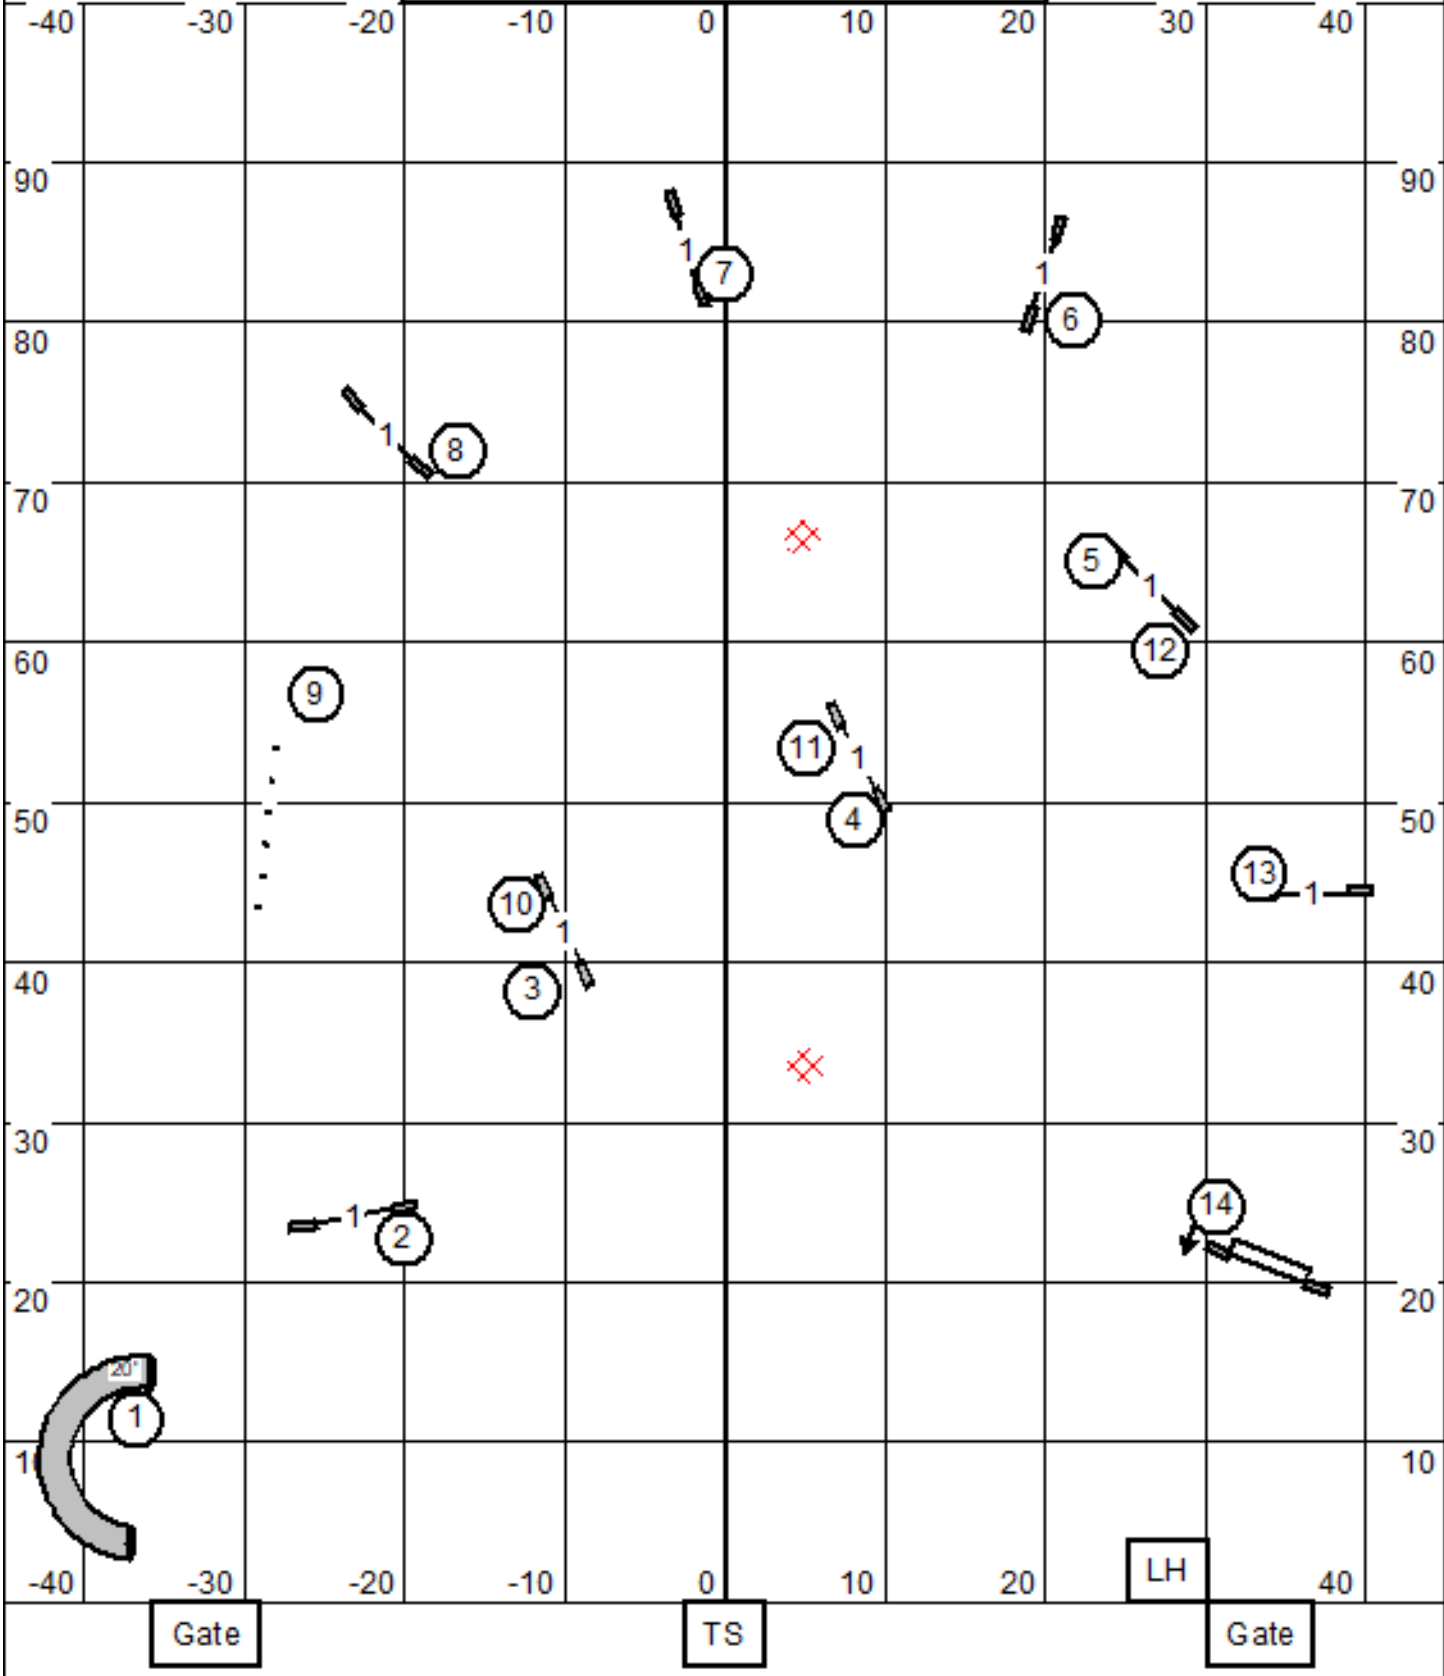

Greater St. Louis Shetland Sheepdog Club
Novice JWW
May 24, 2026 Dan Wolfson