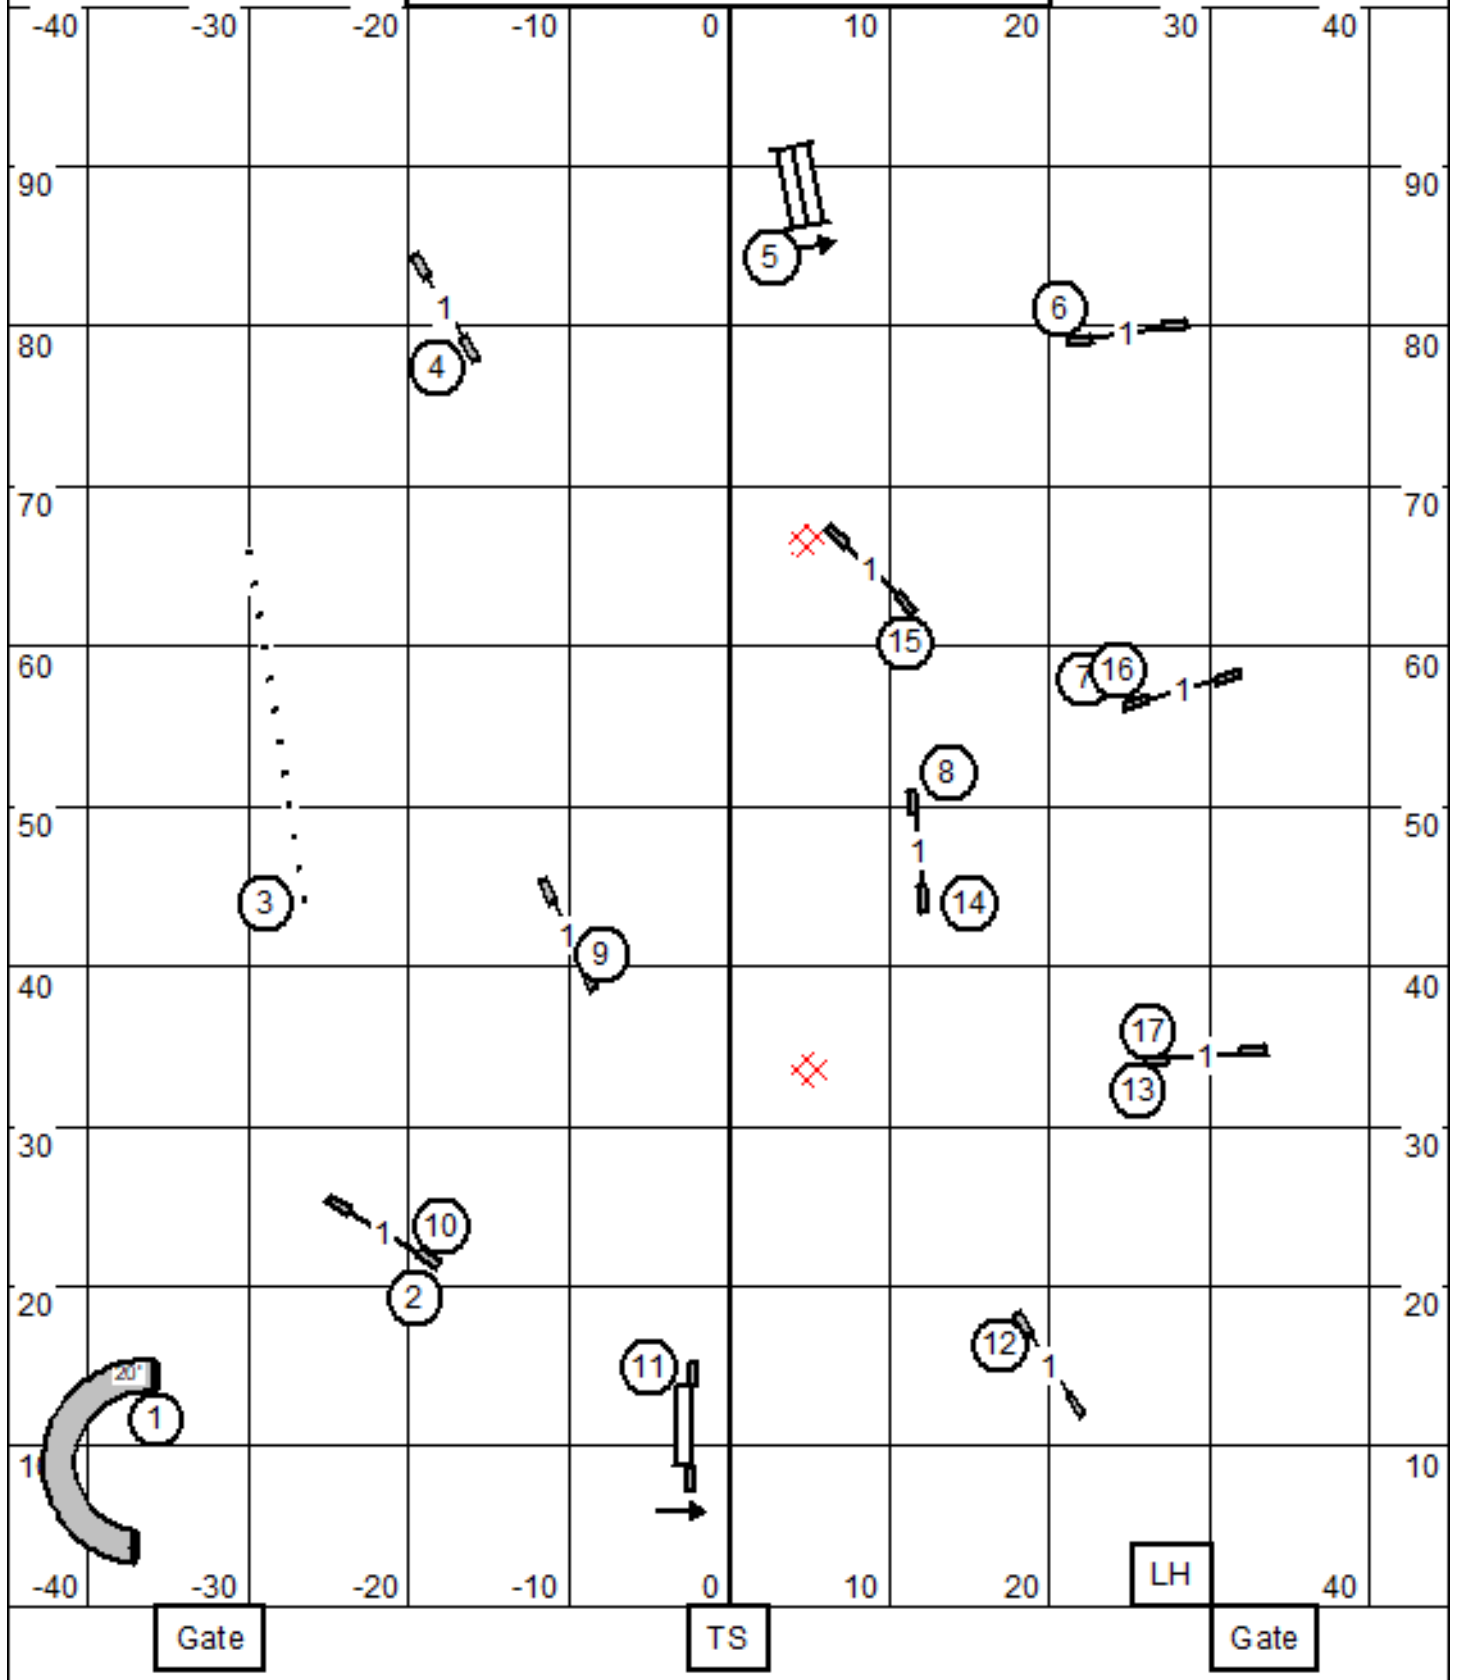

Greater St. Louis Shetland Sheepdog Club
Open JWW
May 24, 2026 Dan Wolfson