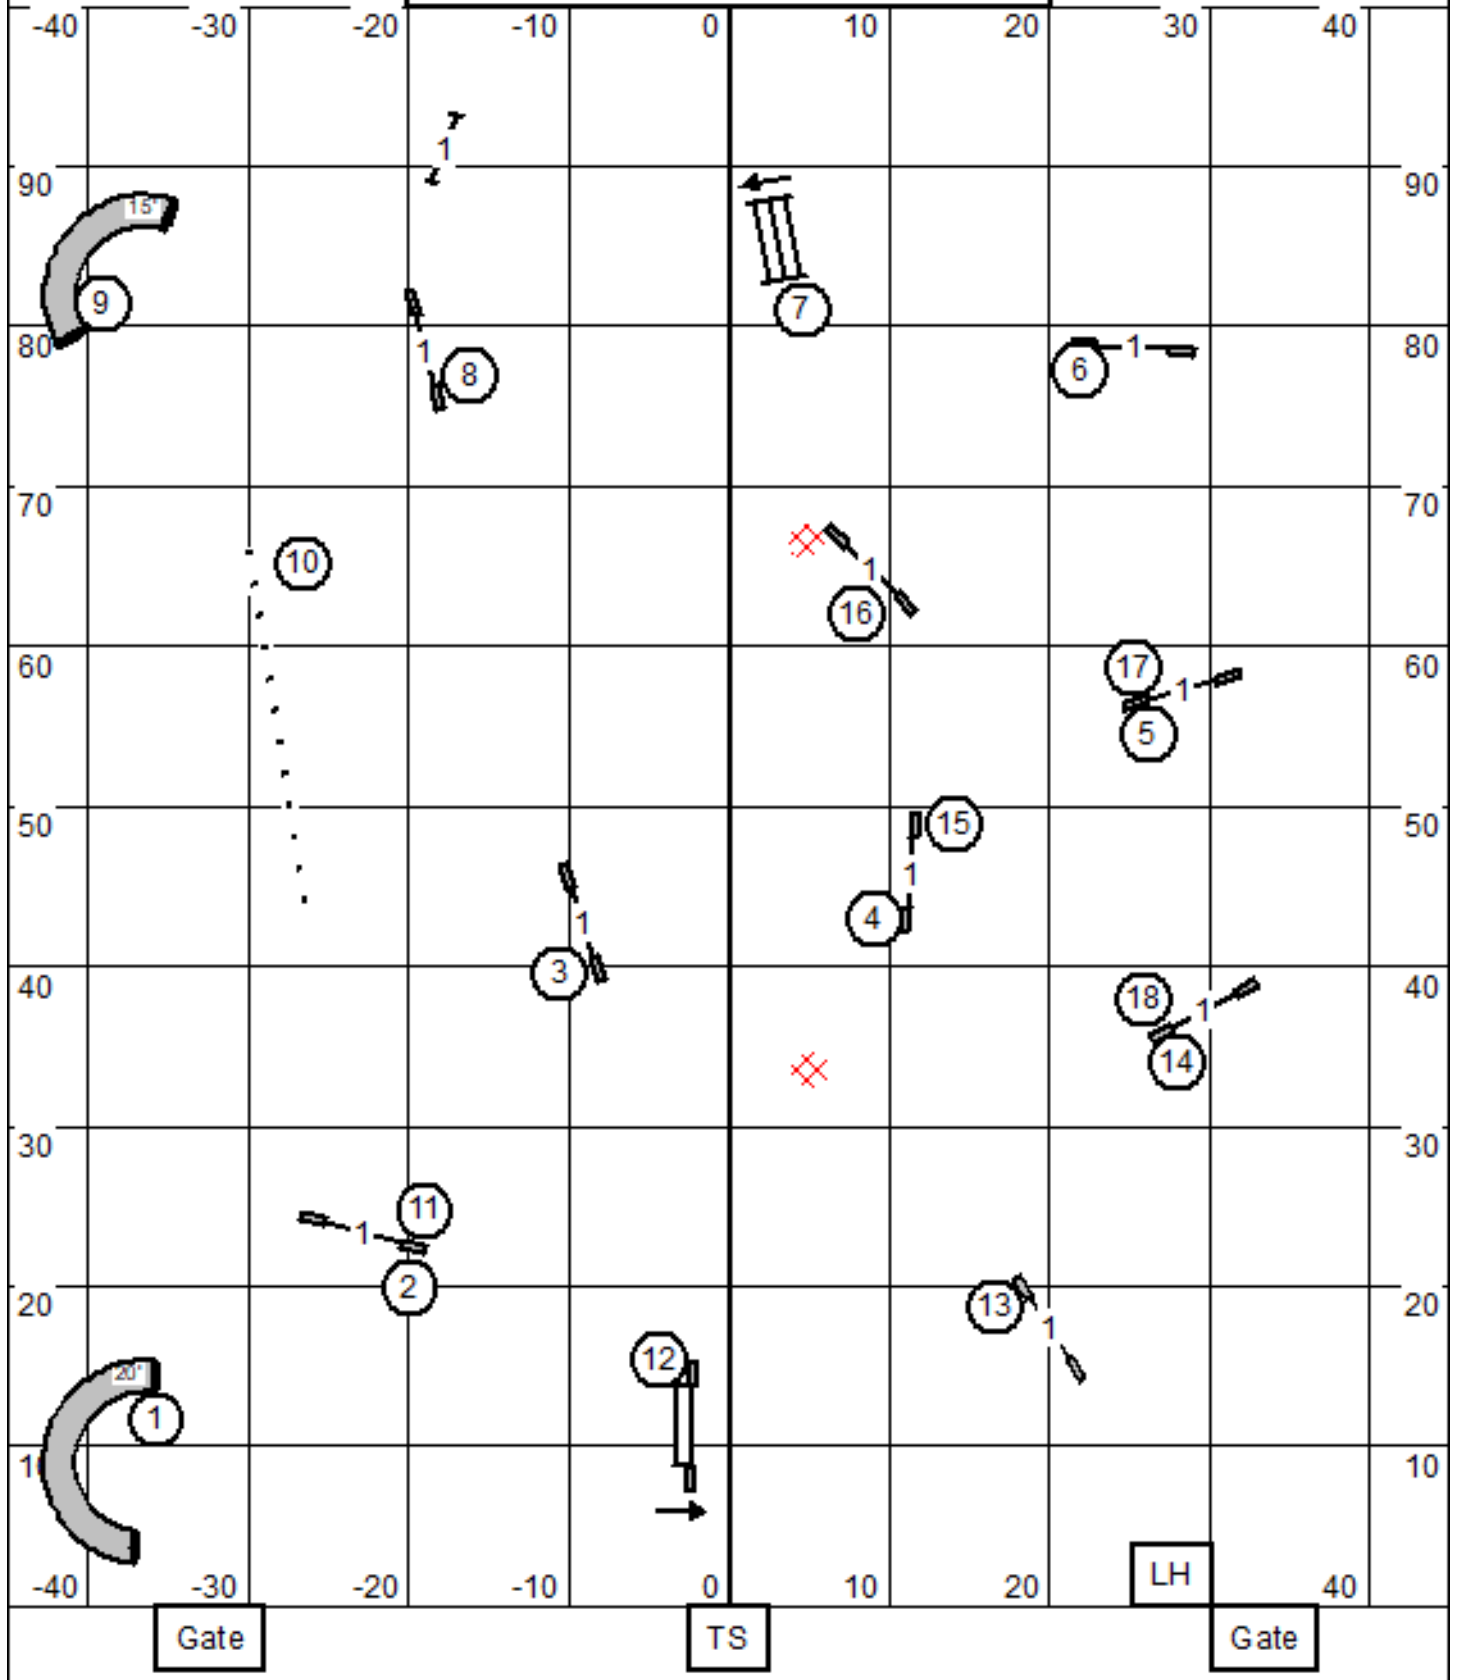

Greater St. Louis Shetland Sheepdog Club
Master Excellent JWW
May 24, 2026 Dan Wolfson