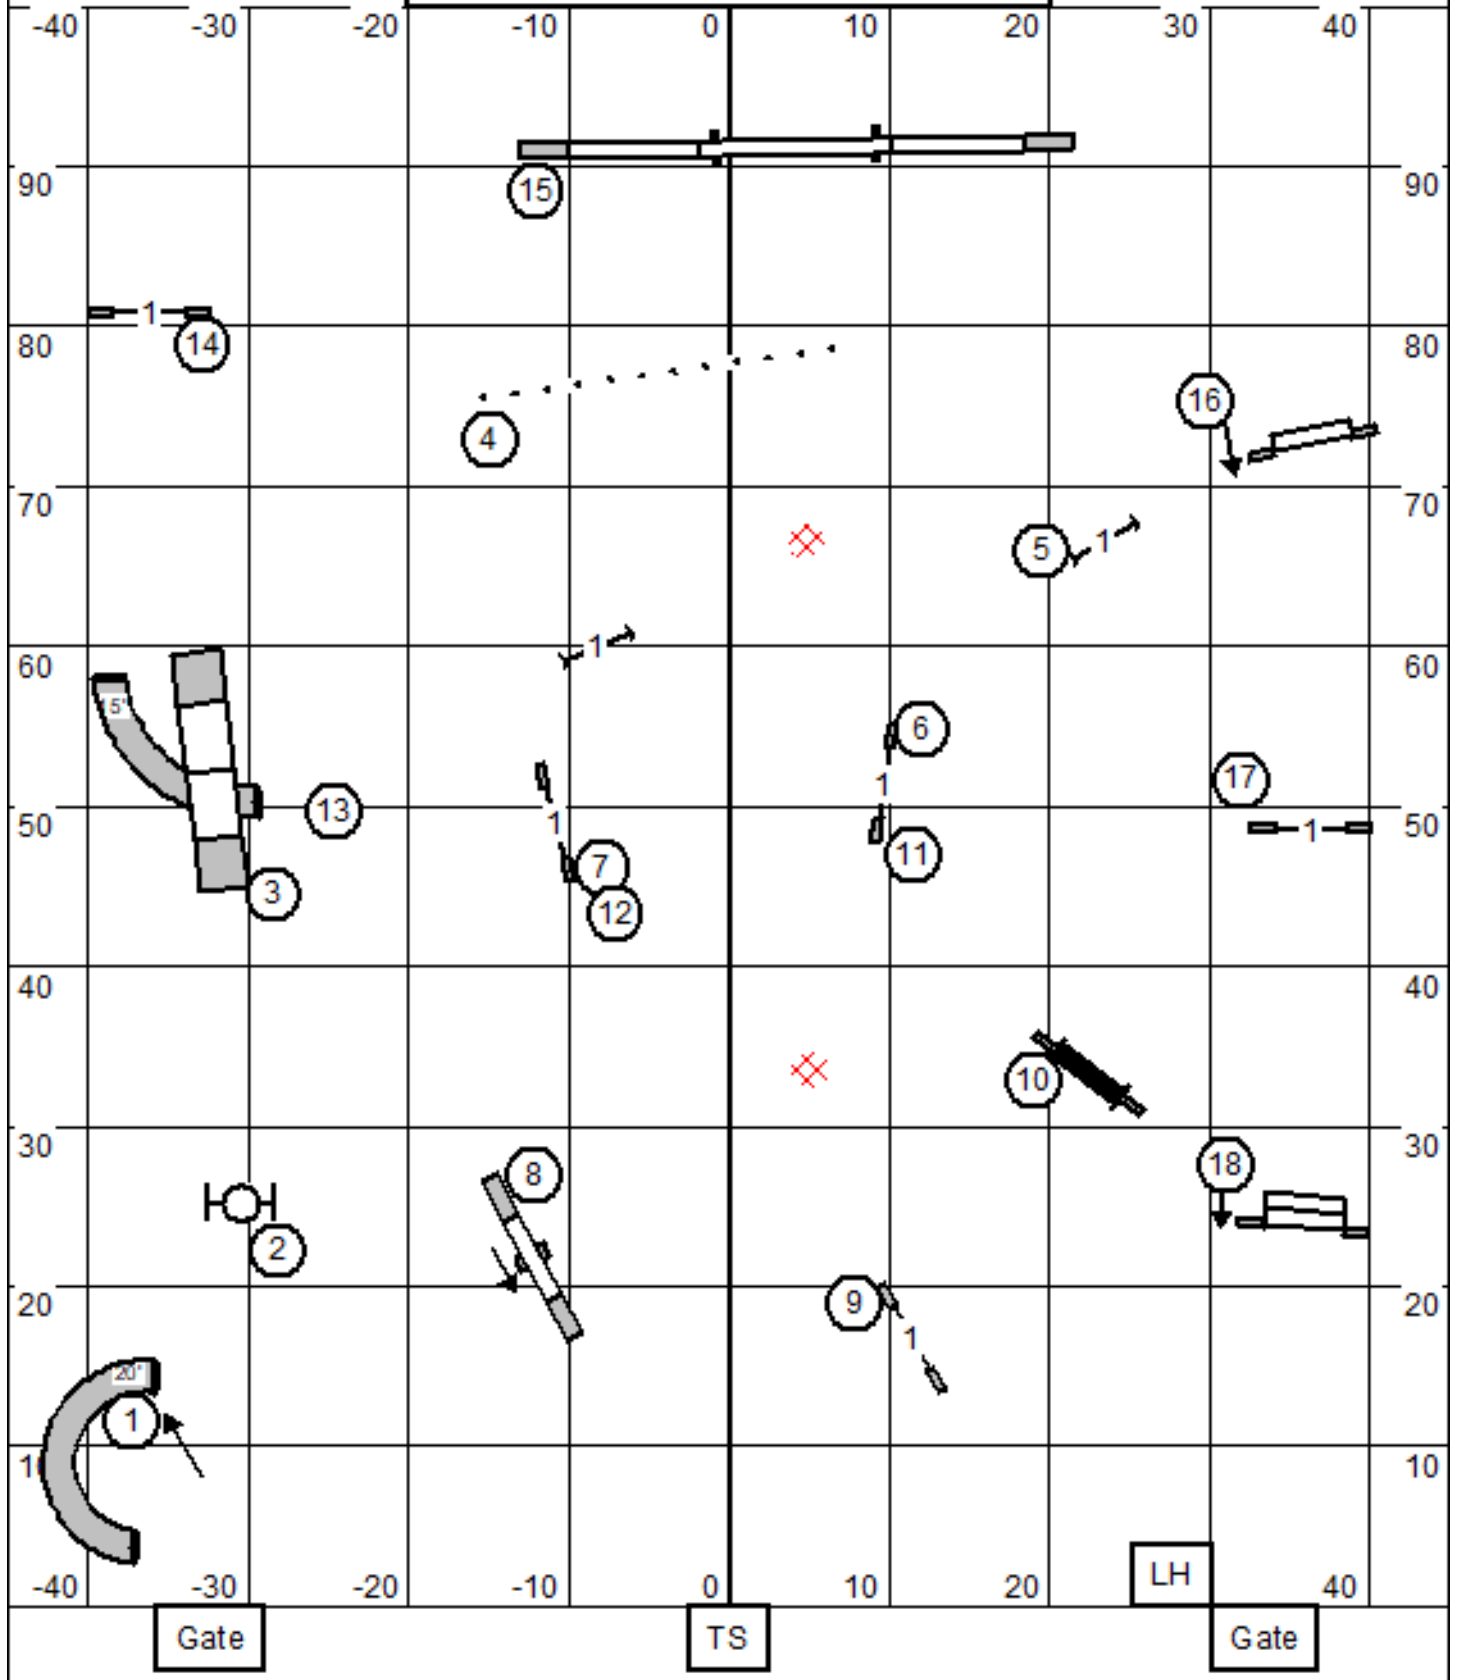

Greater St. Louis Shetland Sheepdog Club
Master Excellent Standard
May 24, 2026 Dan Wolfson