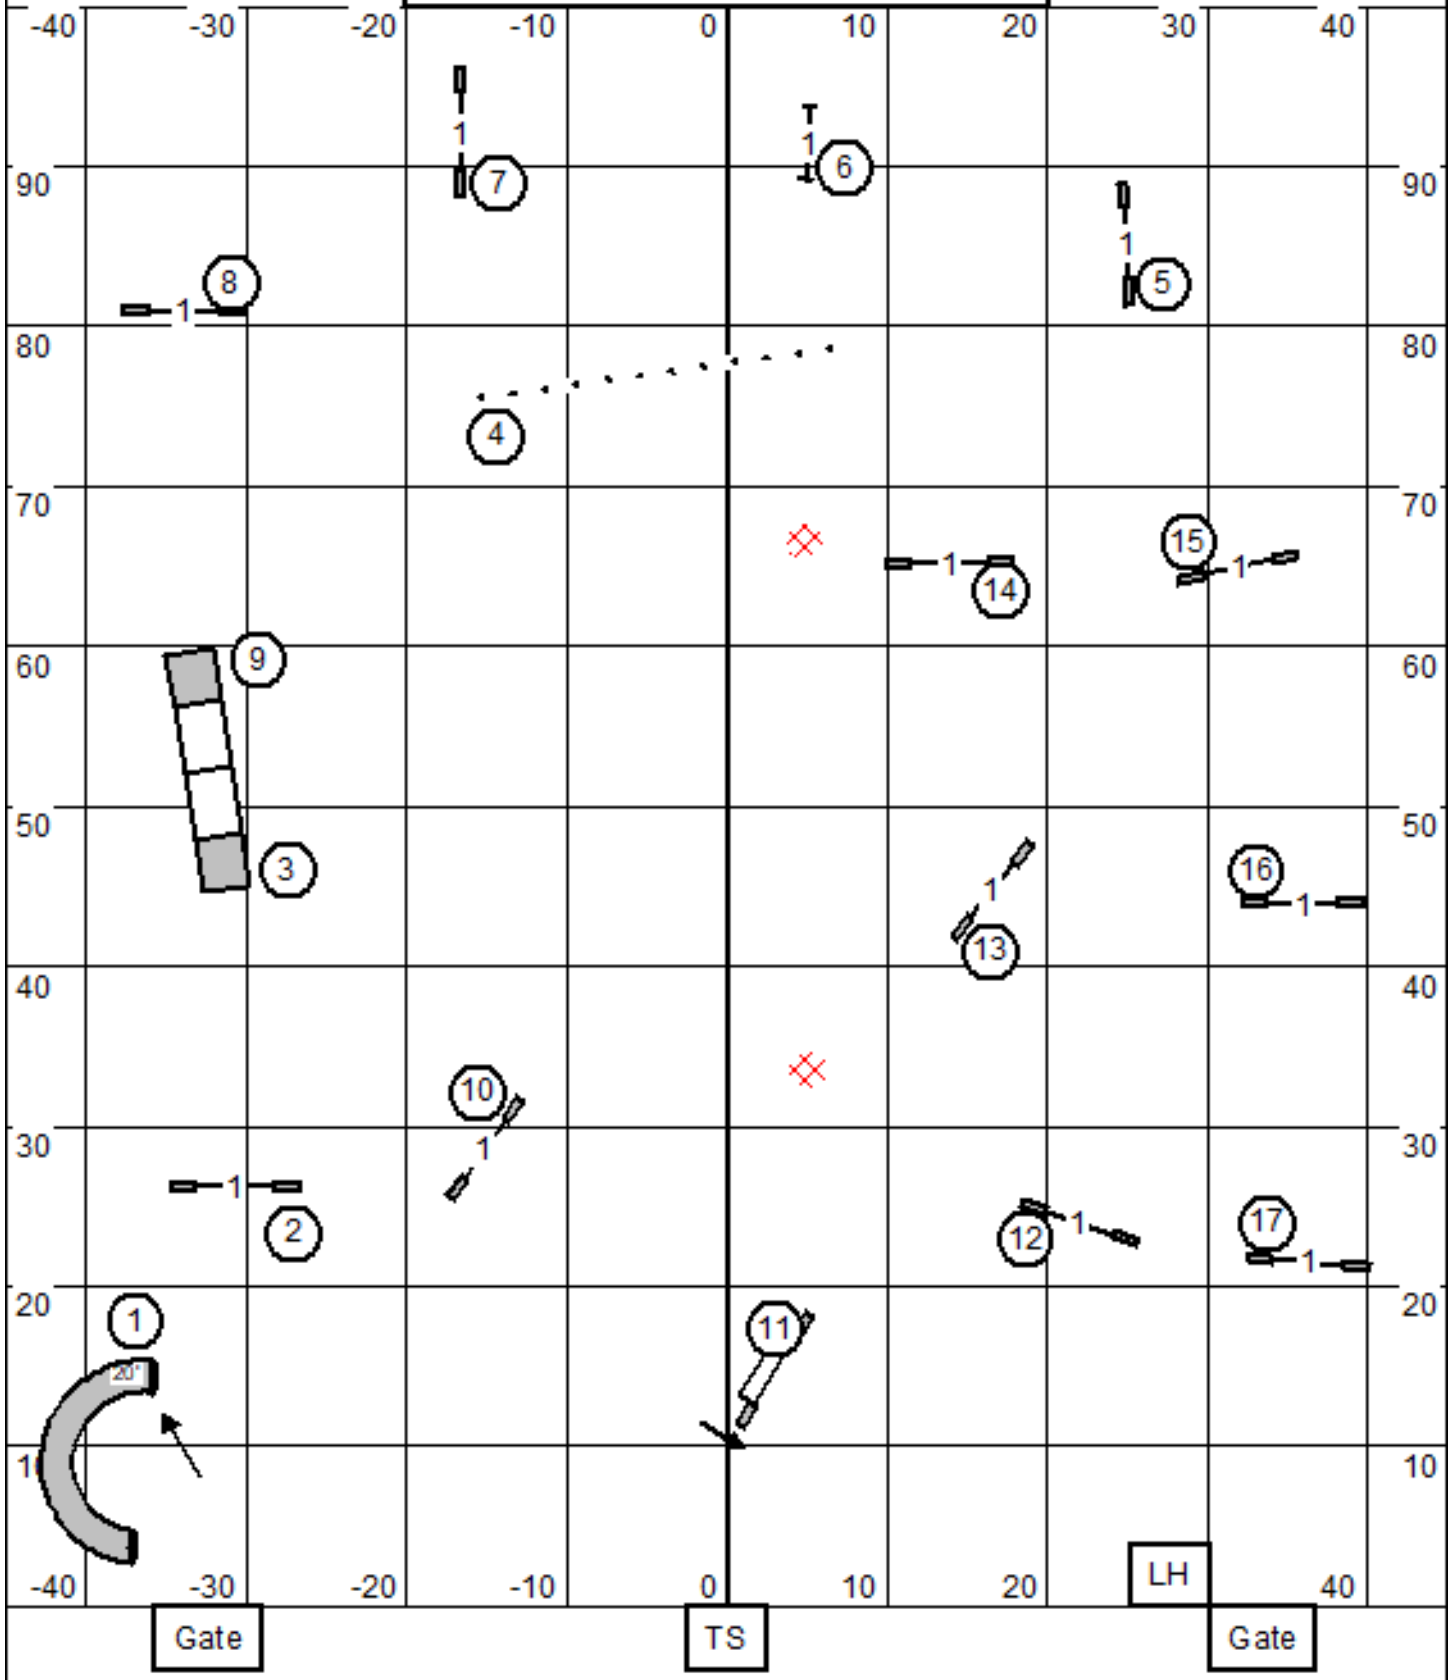

Greater St. Louis Shetland Sheepdog Club
Time 2 Beat
May 24, 2026 Dan Wolfson