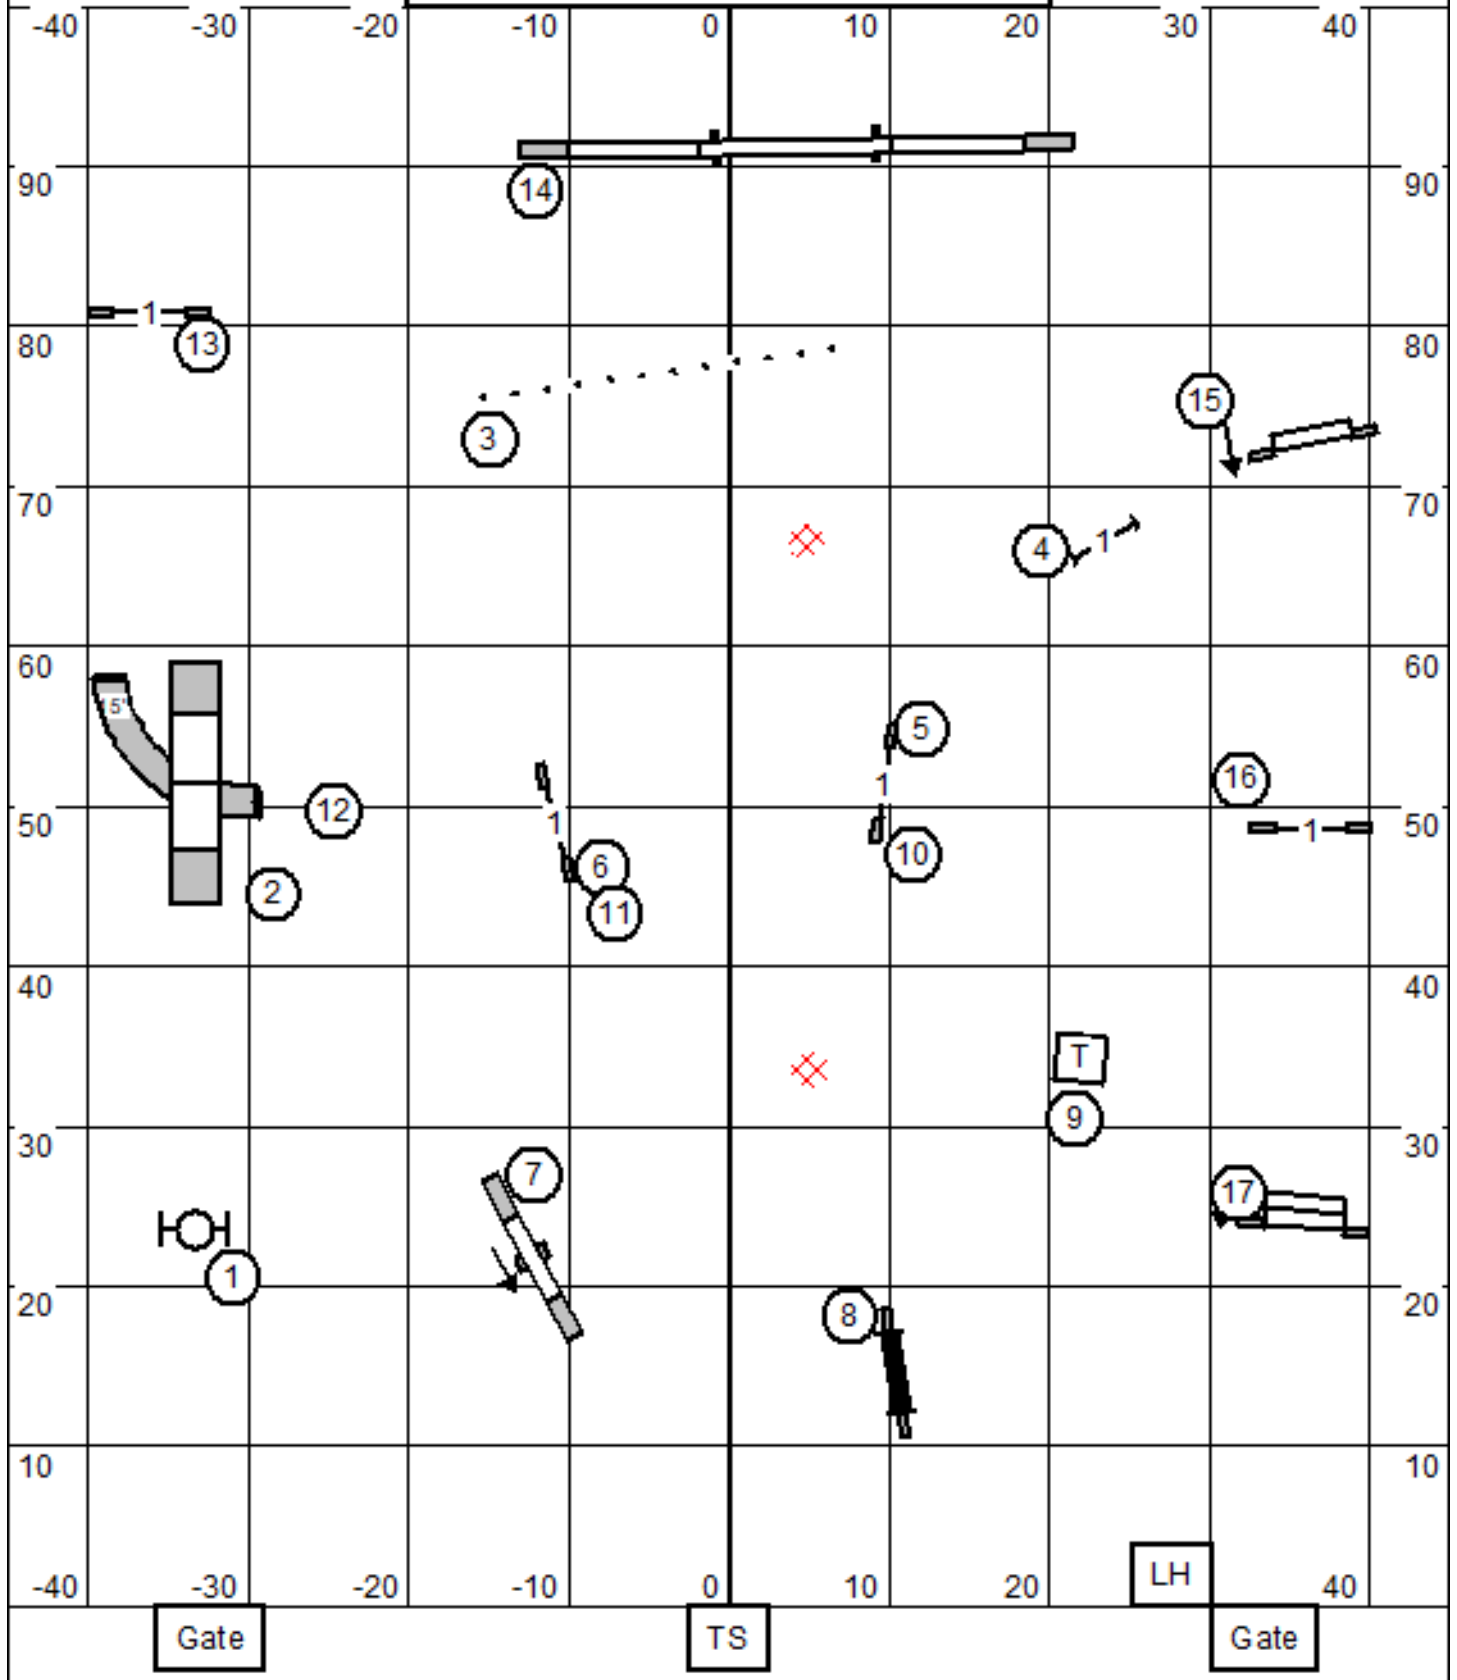

Greater St. Louis Shetland Sheepdog Club
Novice Standard
 May 24, 2026 Dan Wolfson