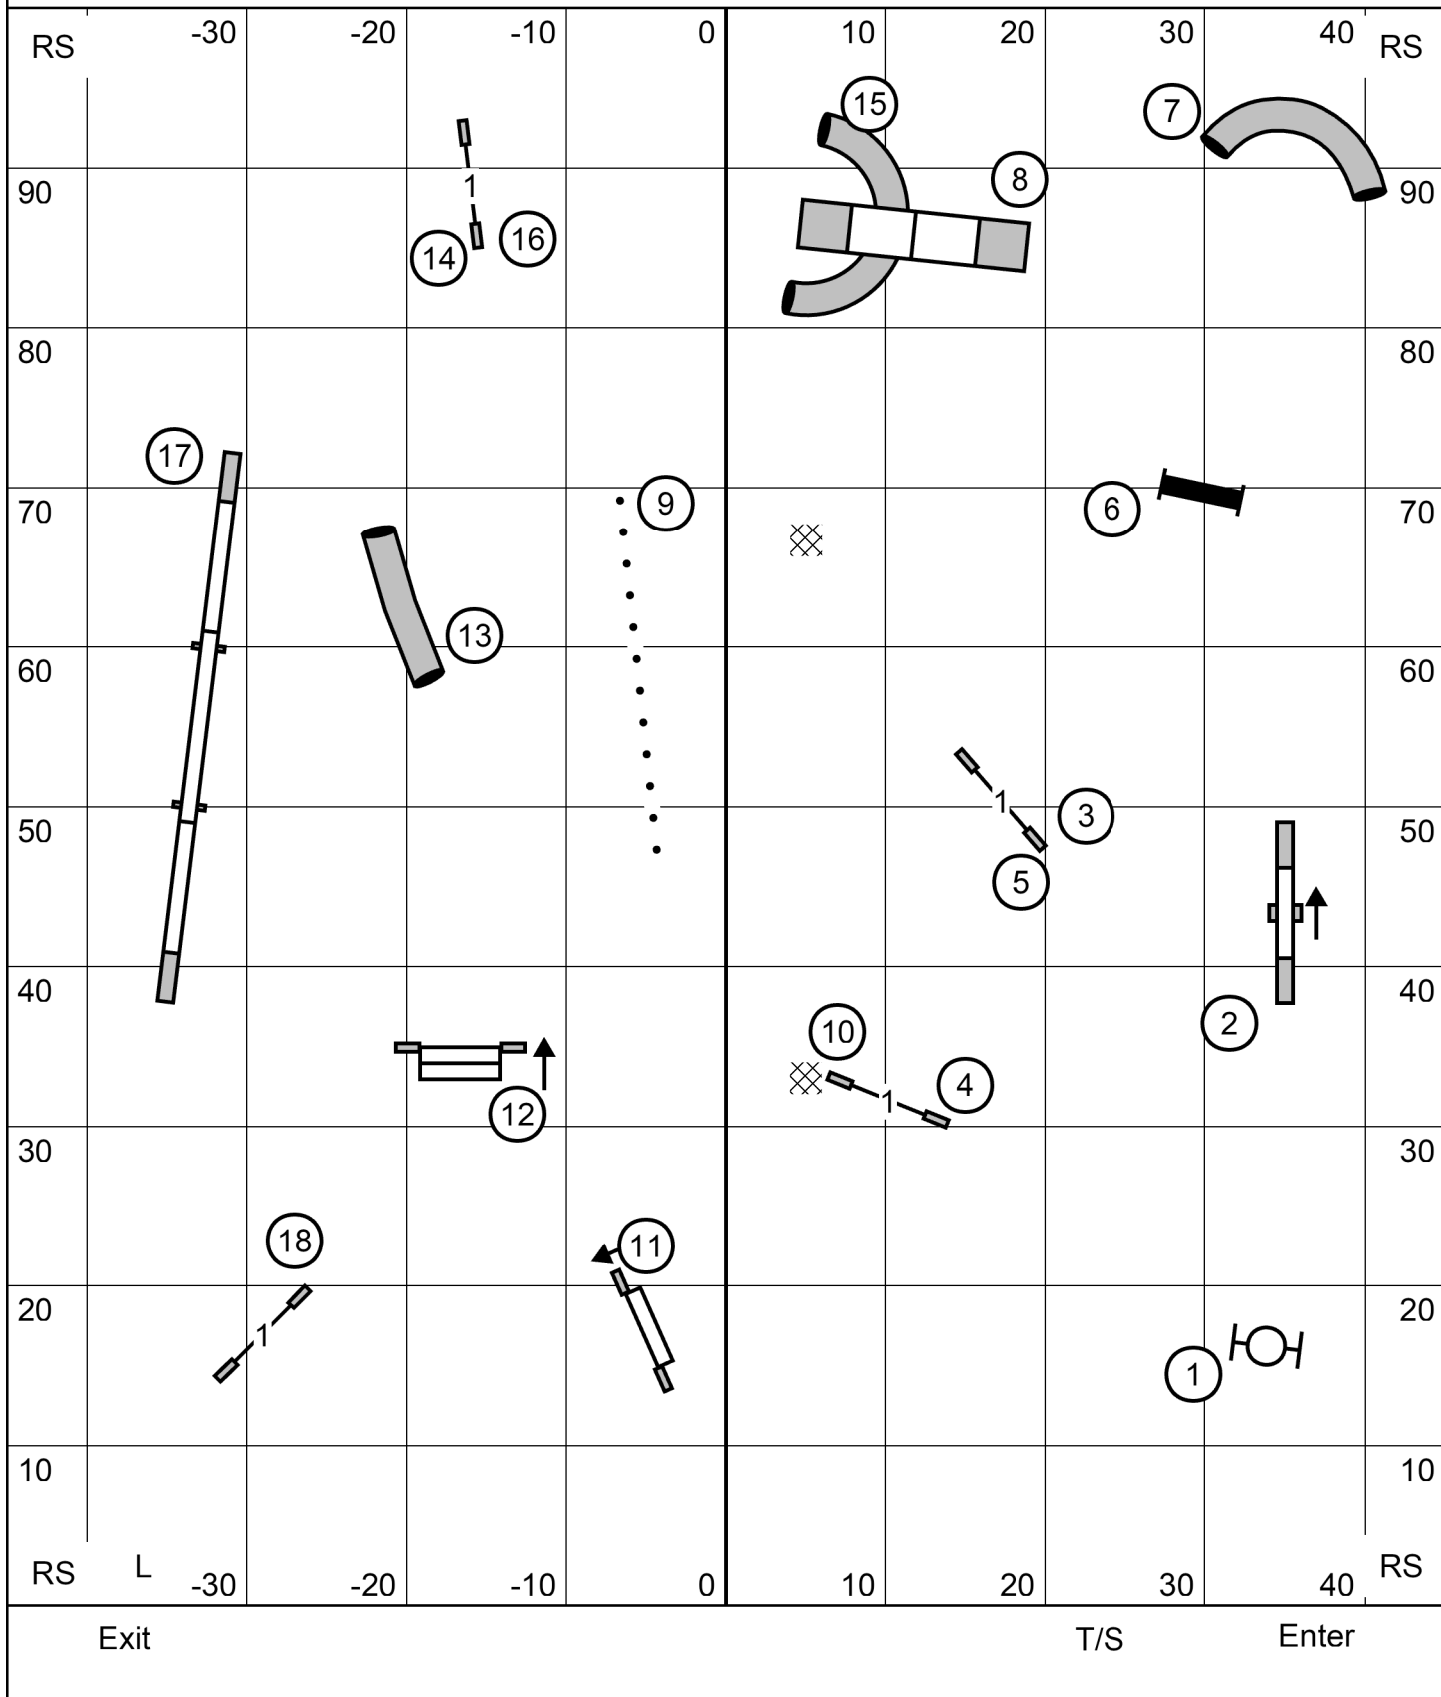

Old English Sheepdog Club of America
Ex/Master Std, June 19, 2024
 Judge Dawn Glaser-Falk

Old English Sheepdog Club of America
Open Std, June 19, 2024
 Judge Dawn Glaser-Falk

Old English Sheepdog Club of America
Novice Std, June 19, 2024
 Judge Dawn Glaser-Falk