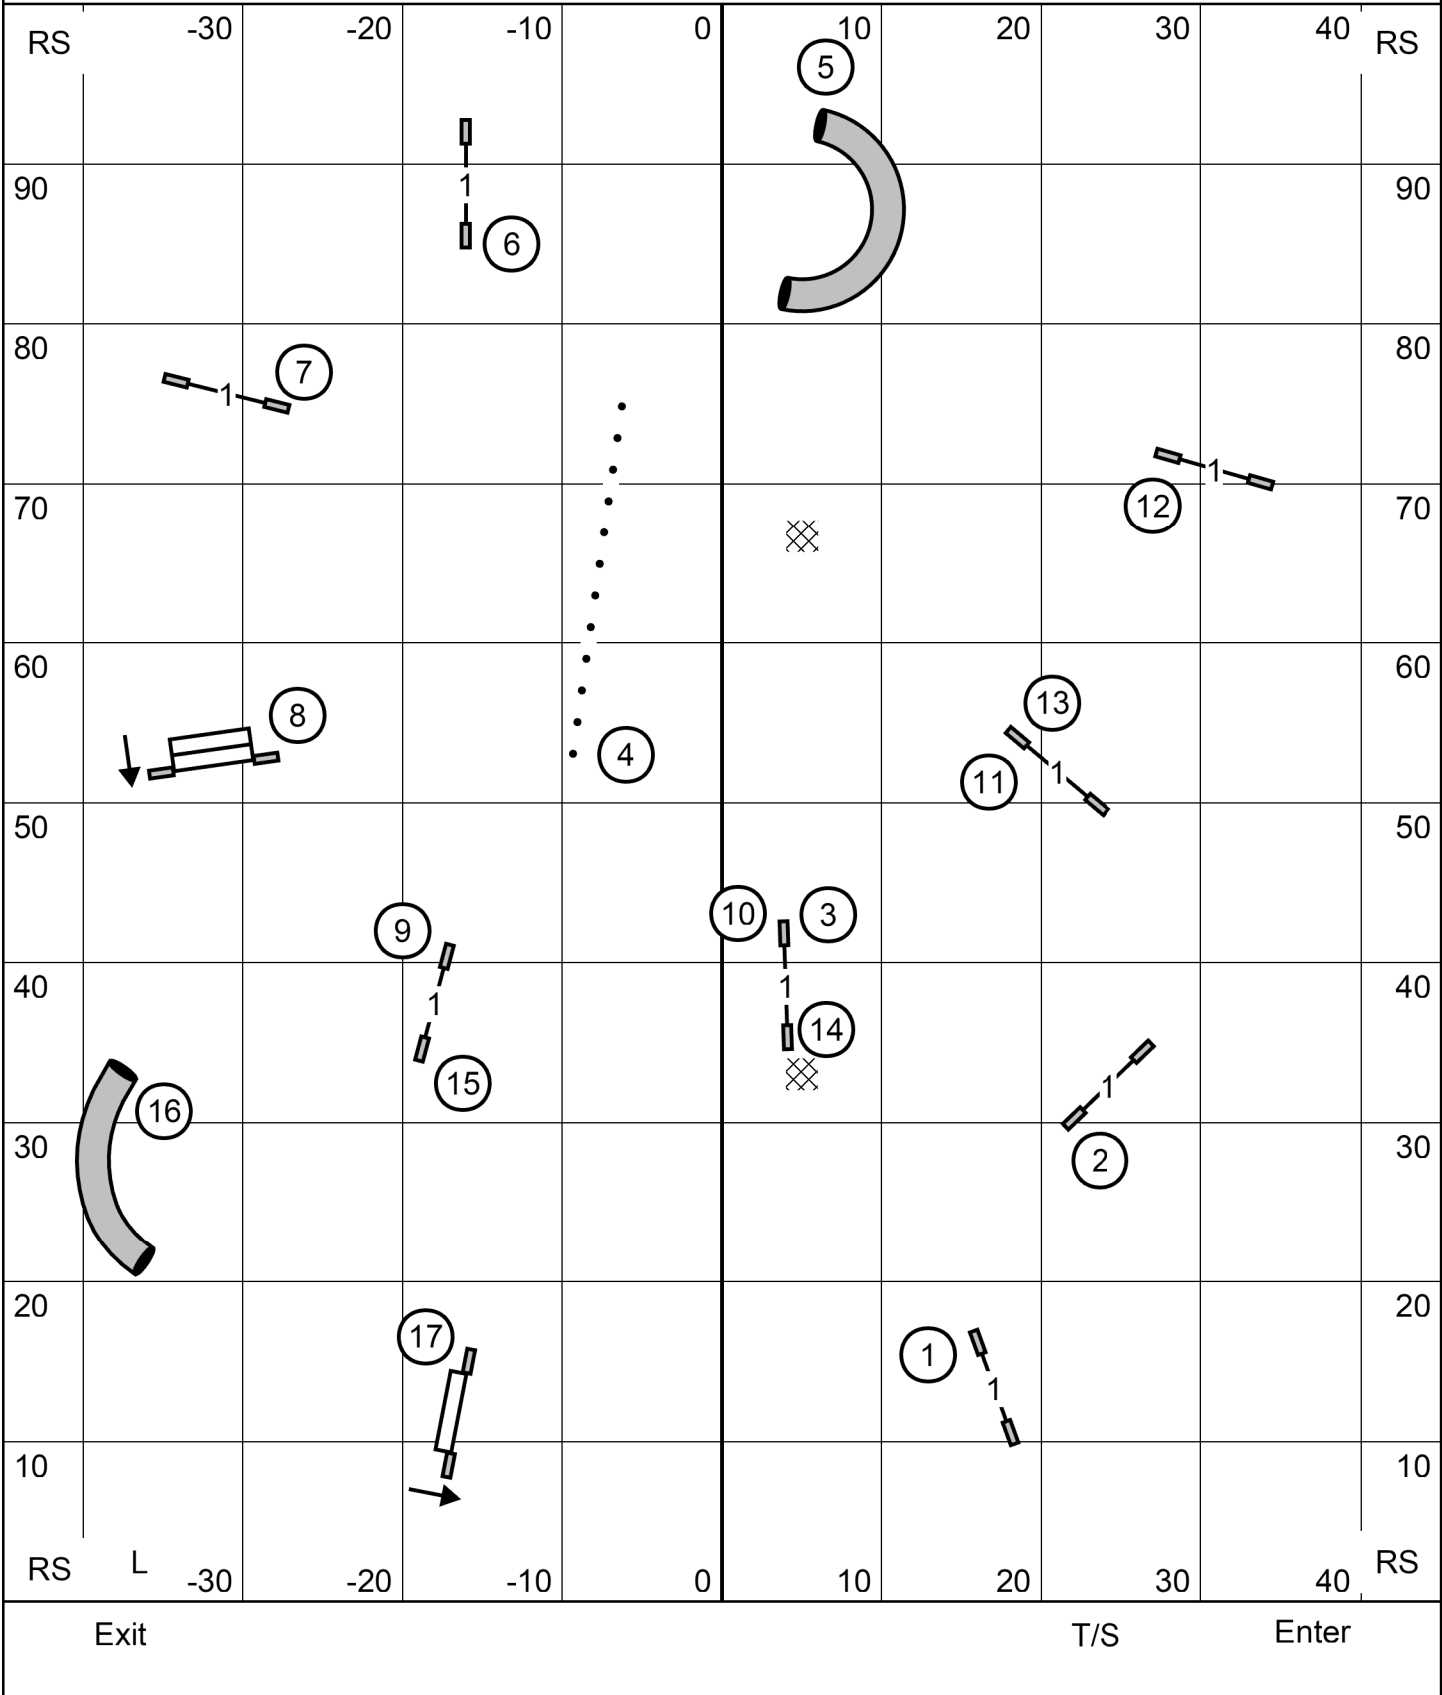

Old English Sheepdog Club of America
Ex/Master JWW, June 19, 2024
 Judge Dawn Glaser-Falk

Old English Sheepdog Club of America
Open JWW, June 19, 2024
 Judge Dawn Glaser-Falk

Old English Sheepdog Club of America
Novice JWW, June 19, 2024
 Judge Dawn Glaser-Falk

Old English Sheepdog Club of America
Ex/Master Std, June 19, 2024
 Judge Dawn Glaser-Falk

Old English Sheepdog Club of America
Open Std, June 19, 2024
 Judge Dawn Glaser-Falk

Old English Sheepdog Club of America
Novice Std, June 19, 2024
 Judge Dawn Glaser-Falk