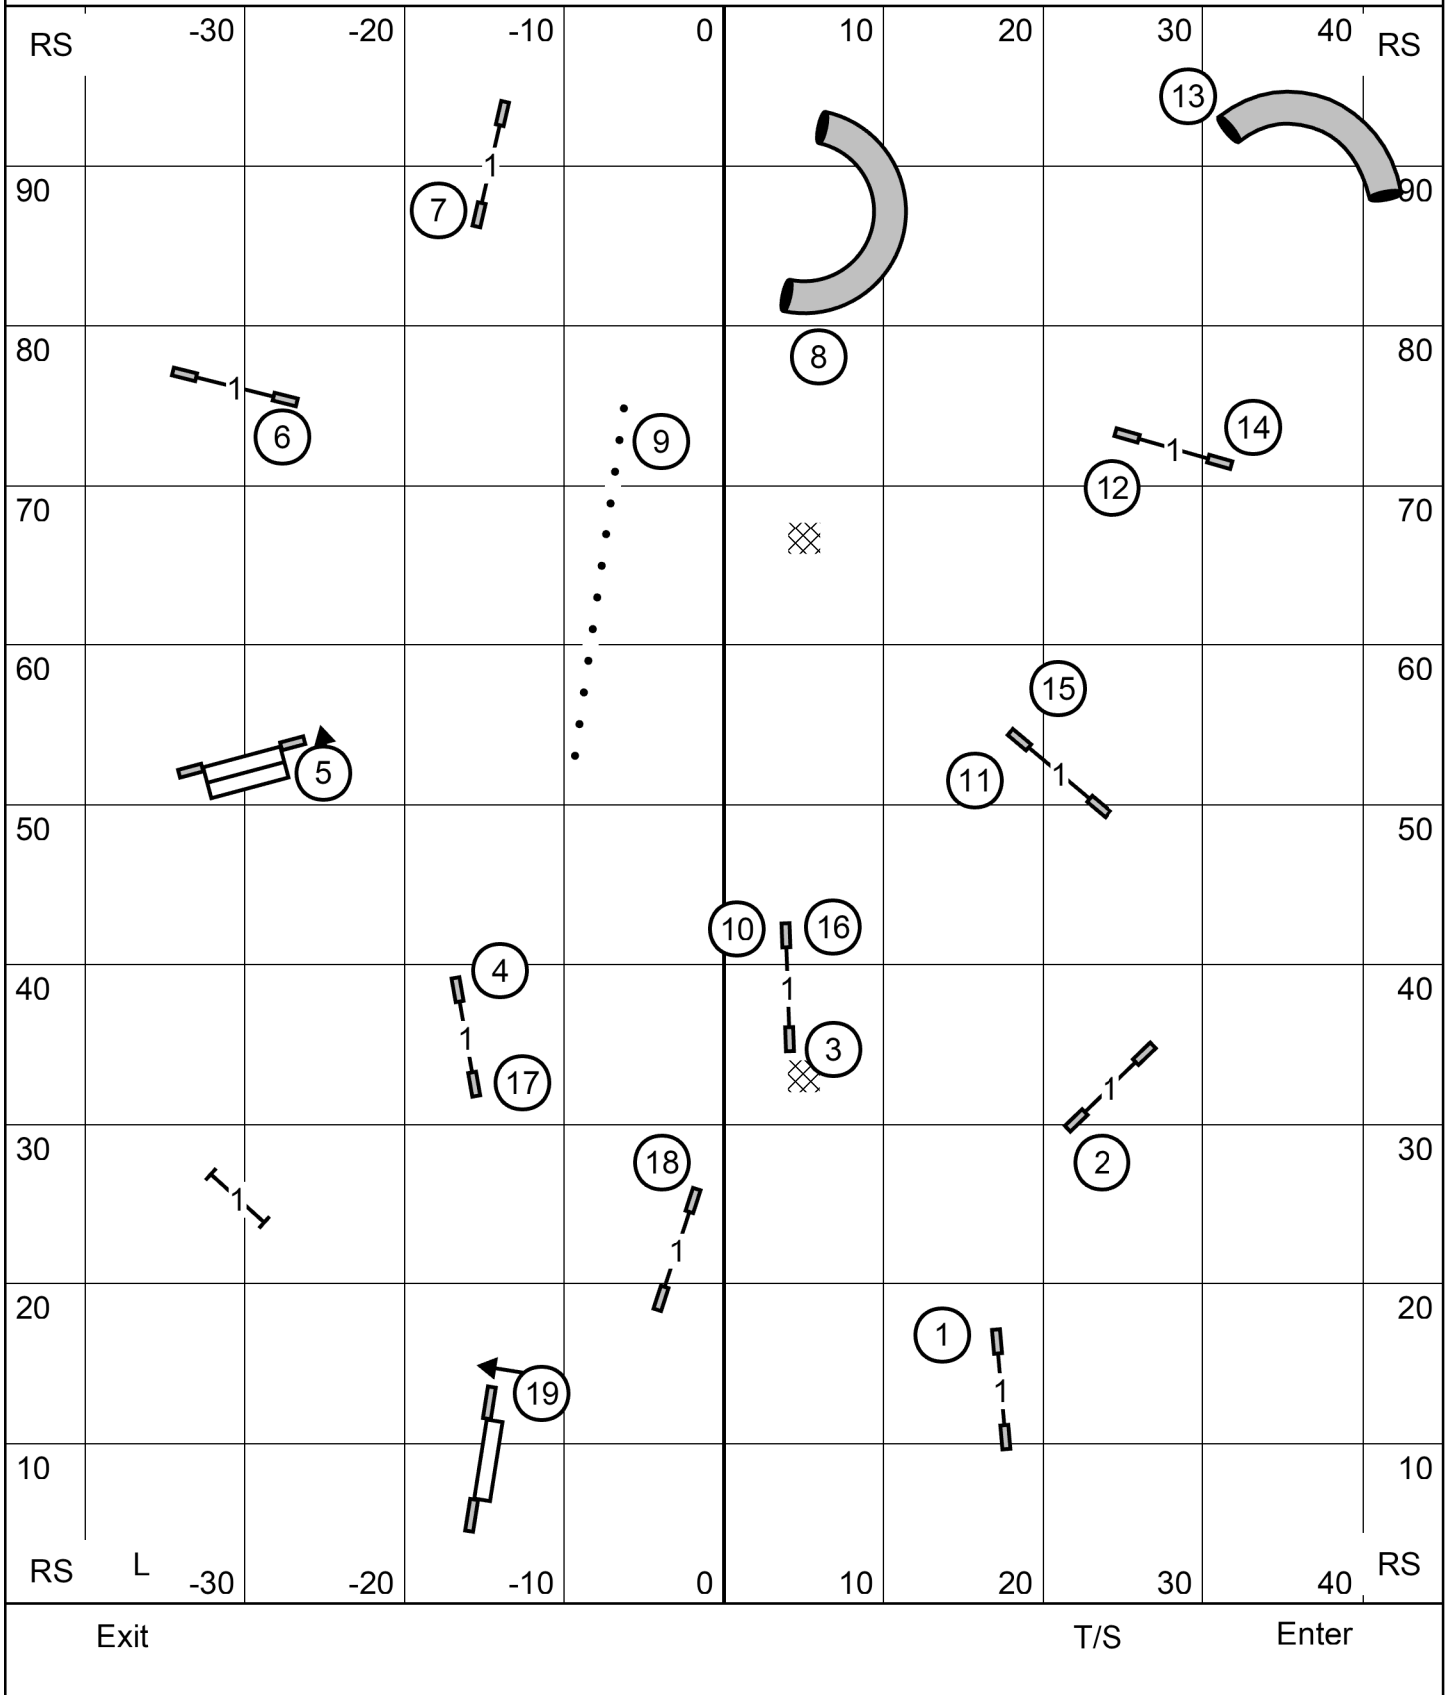

Old English Sheepdog Club of America
Ex/Master JWW, June 19, 2024
 Judge Dawn Glaser-Falk

Old English Sheepdog Club of America
Open JWW, June 19, 2024
 Judge Dawn Glaser-Falk

Old English Sheepdog Club of America
Novice JWW, June 19, 2024
 Judge Dawn Glaser-Falk

Old English Sheepdog Club of America
Ex/Master Std, June 19, 2024
 Judge Dawn Glaser-Falk

Old English Sheepdog Club of America
Open Std, June 19, 2024
 Judge Dawn Glaser-Falk

Old English Sheepdog Club of America
Novice Std, June 19, 2024
 Judge Dawn Glaser-Falk