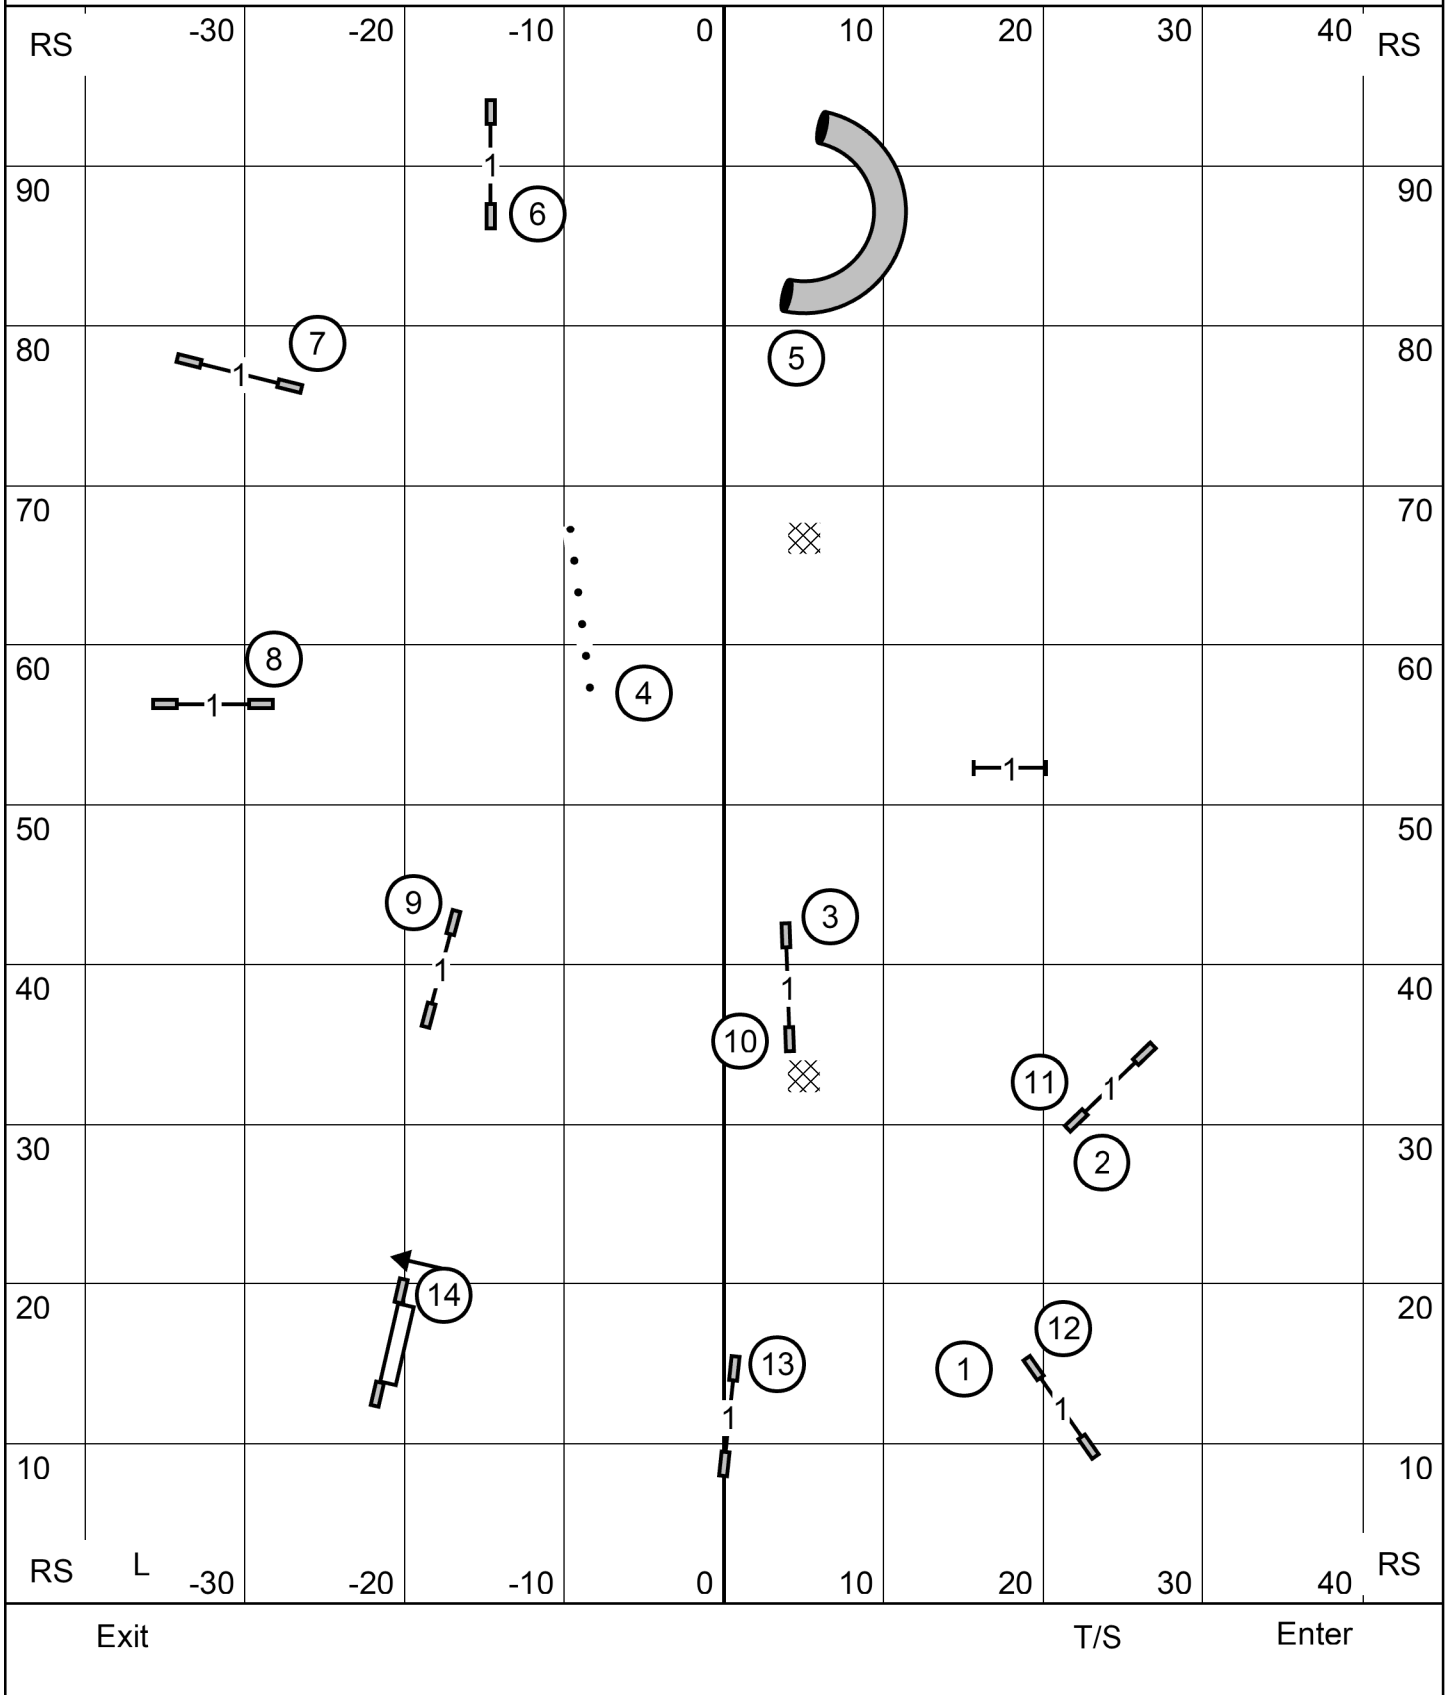

Old English Sheepdog Club of America
Ex/Master JWW, June 19, 2024
 Judge Dawn Glaser-Falk

Old English Sheepdog Club of America
Open JWW, June 19, 2024
 Judge Dawn Glaser-Falk

Old English Sheepdog Club of America
Novice JWW, June 19, 2024
 Judge Dawn Glaser-Falk

Old English Sheepdog Club of America
Ex/Master Std, June 19, 2024
 Judge Dawn Glaser-Falk

Old English Sheepdog Club of America
Open Std, June 19, 2024
 Judge Dawn Glaser-Falk

Old English Sheepdog Club of America
Novice Std, June 19, 2024
 Judge Dawn Glaser-Falk