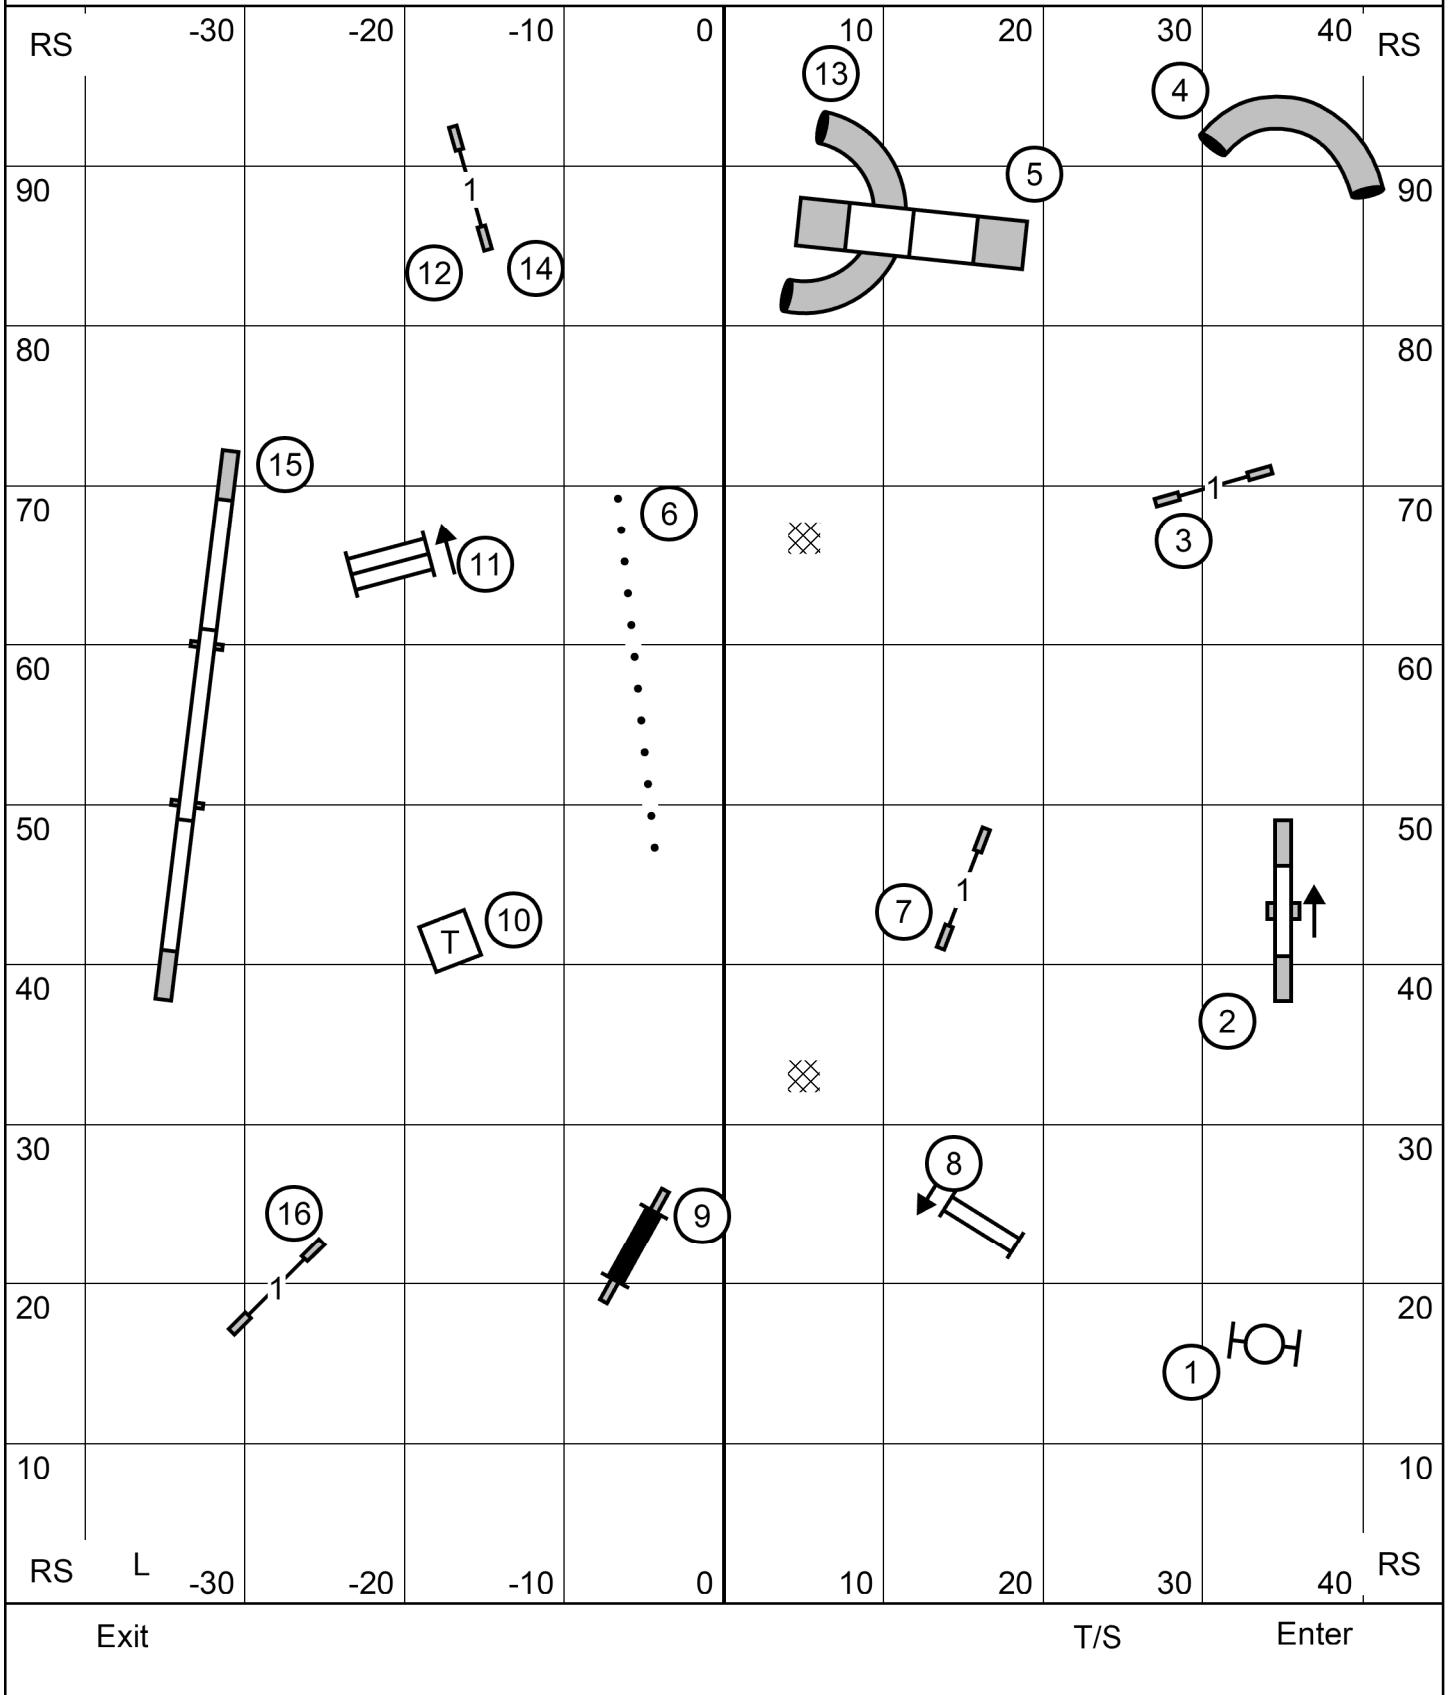

Old English Sheepdog Club of America
Ex/Master Std, June 19, 2024
 Judge Dawn Glaser-Falk

Old English Sheepdog Club of America
Open Std, June 19, 2024
 Judge Dawn Glaser-Falk

Old English Sheepdog Club of America
Novice Std, June 19, 2024
 Judge Dawn Glaser-Falk