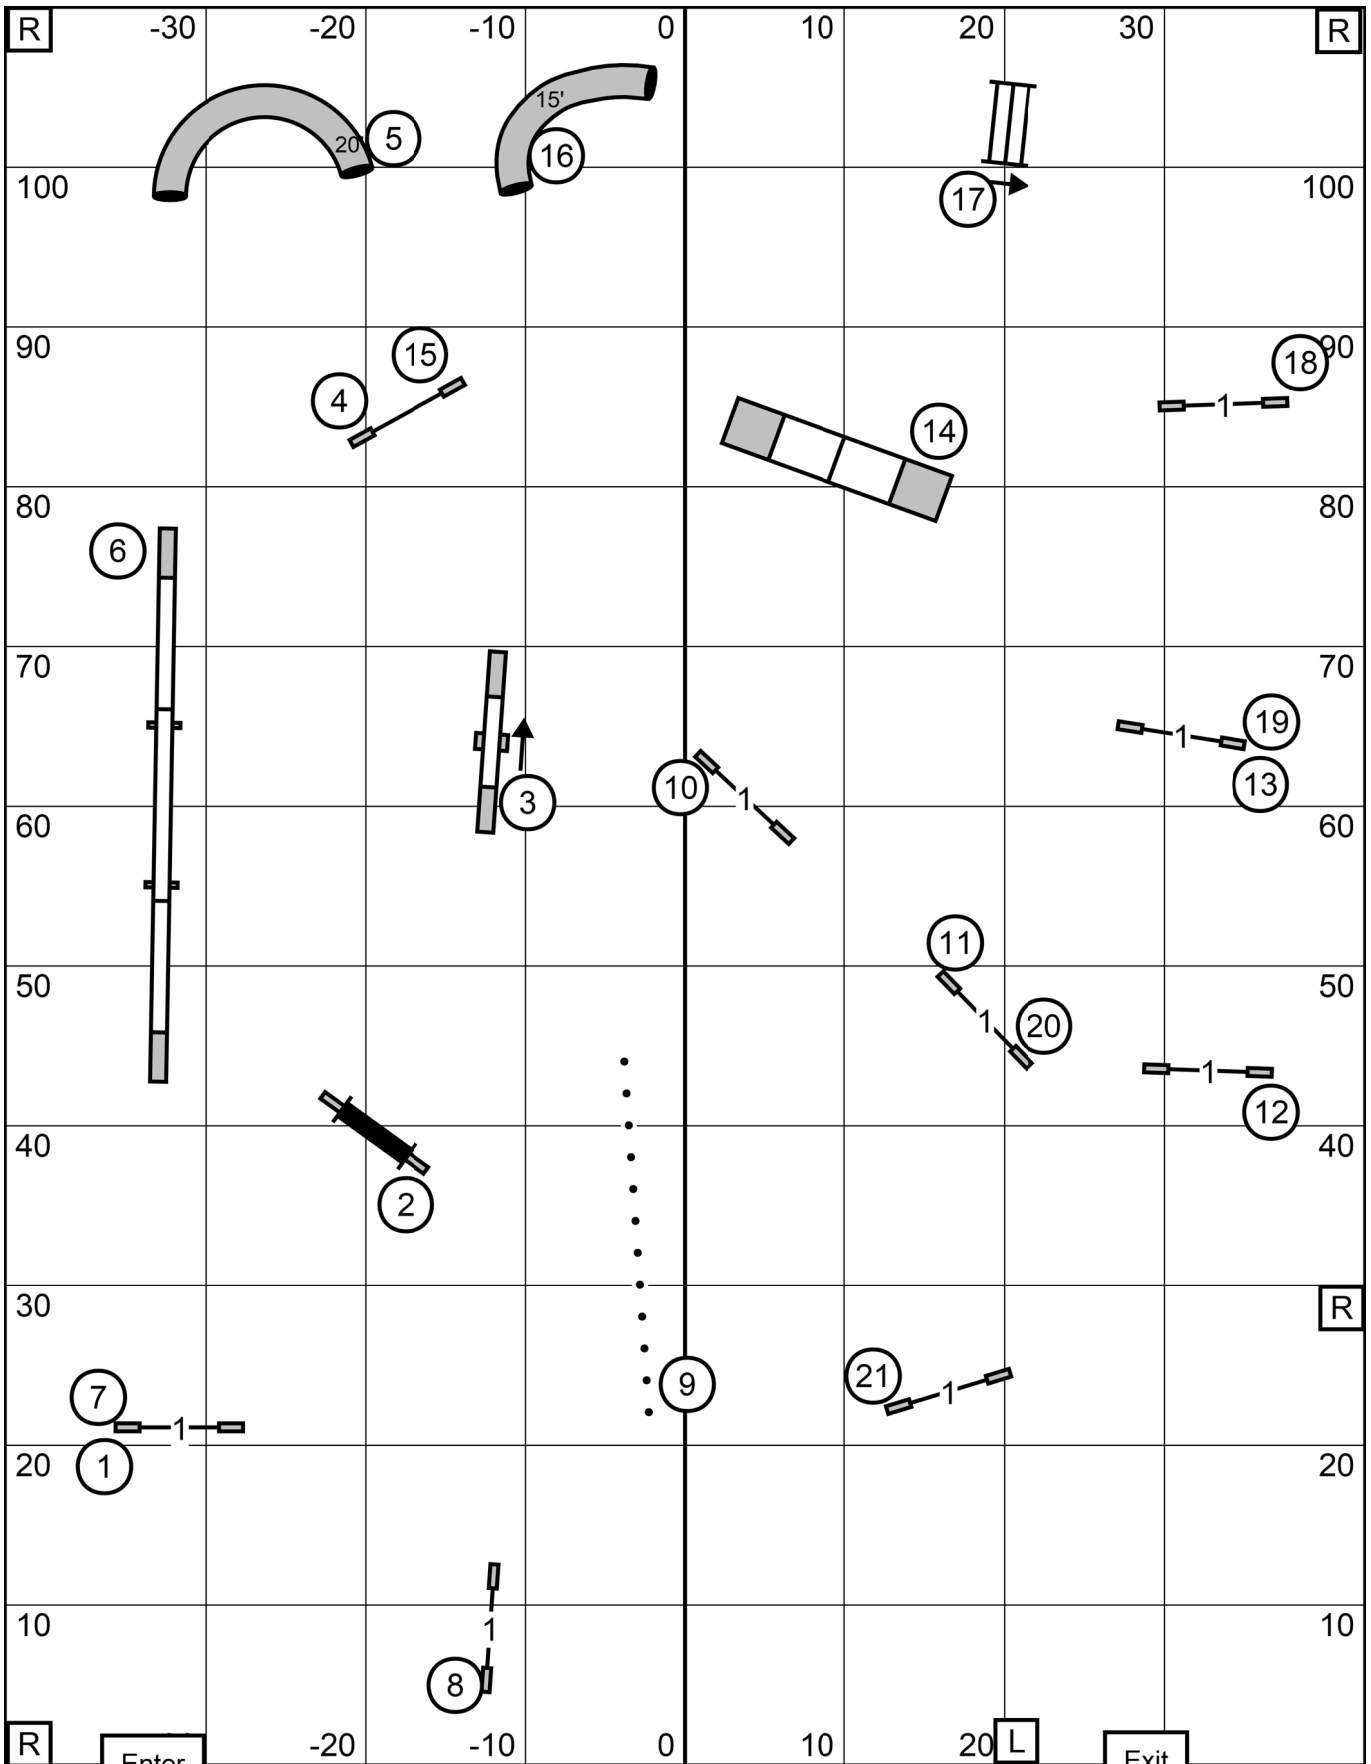

GOOD LUCK - HAVE FUN!

15 Sun XS

Premier Standard Capitol Canine Training Club of Springfield, IL

Sunday, May 10, 2026 Glen Carbon, IL Kim Crenshaw indoors on turf 85x110