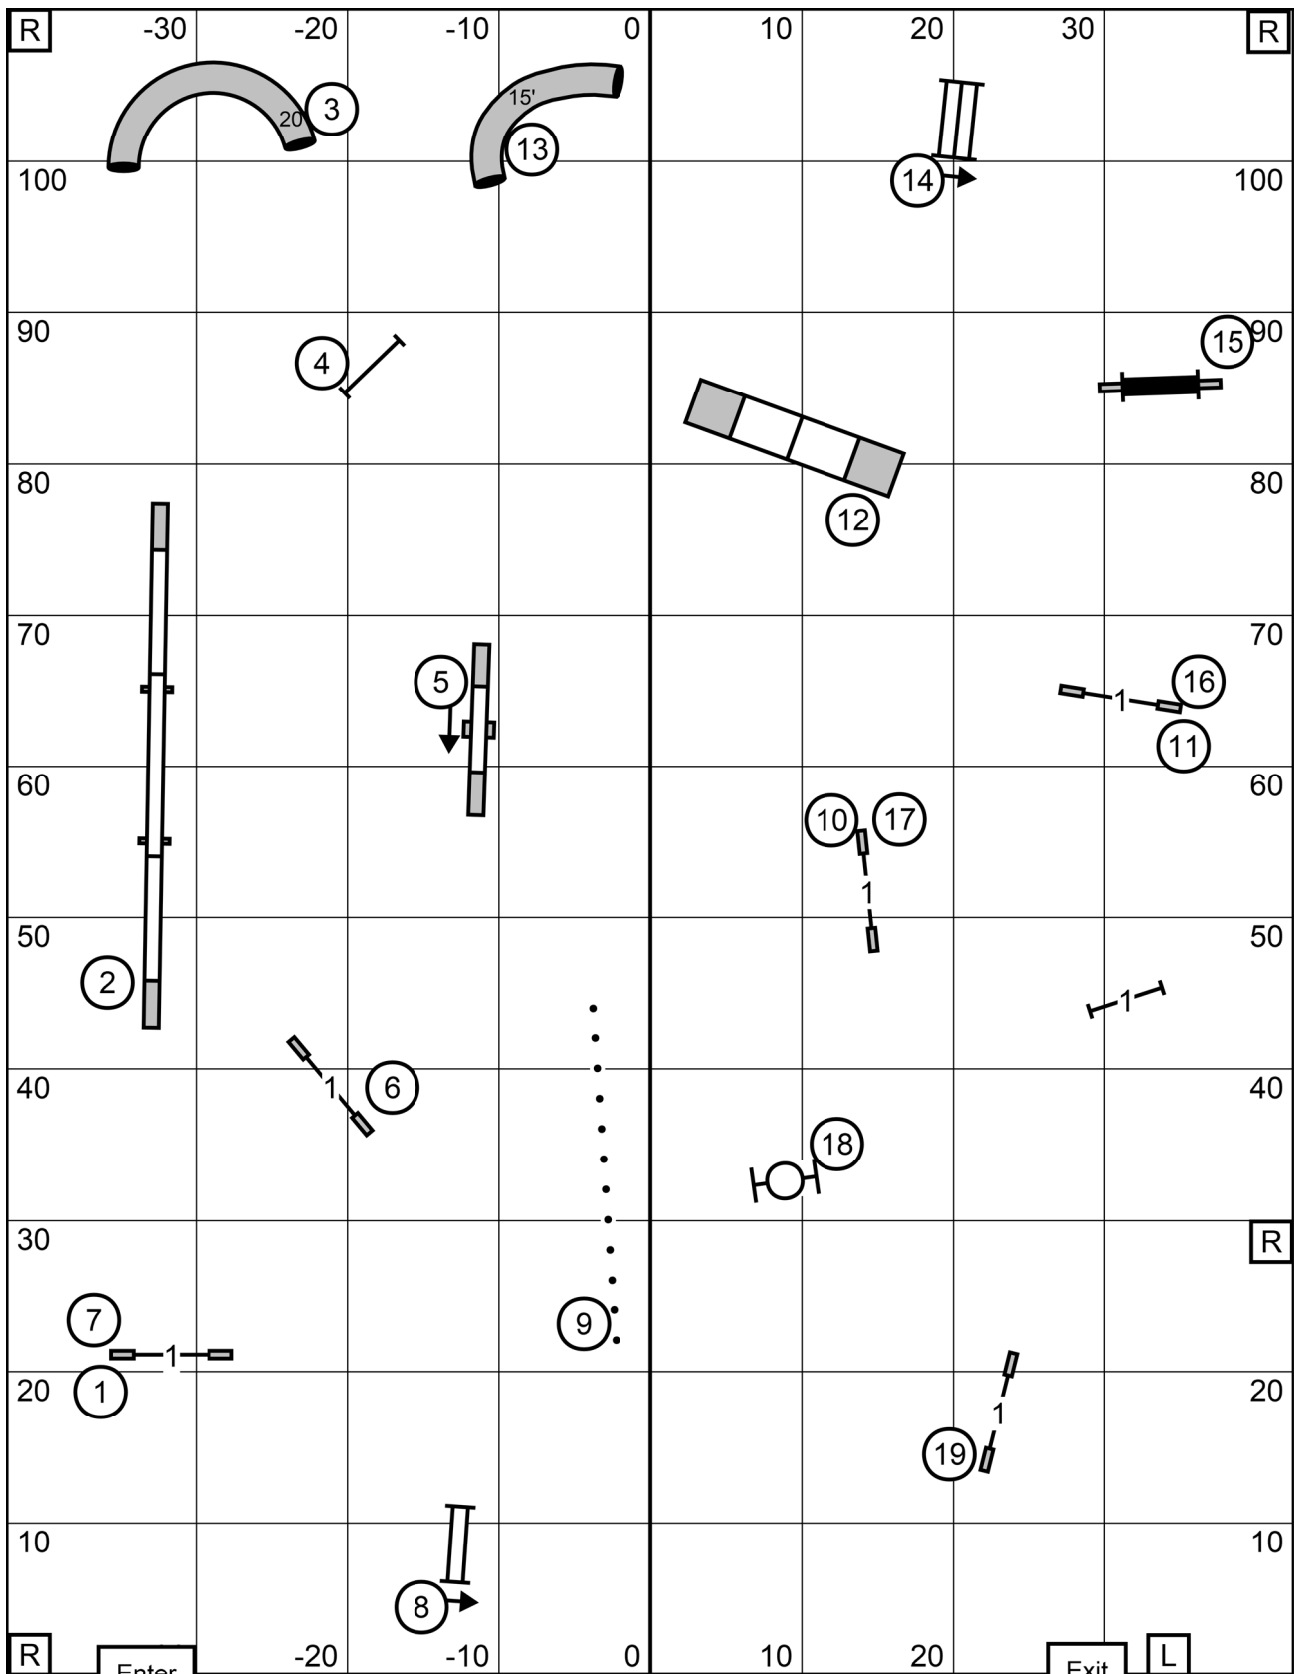

GOOD LUCK - HAVE FUN!

12 Sun NS

**Novice Standard**

**Capitol Canine Training Club of Springfield, IL**

**Sunday, May 10, 2026**

Glen Carbon, IL Kim Crenshaw indoors on turn 85x110

GOOD LUCK HAVE FUN!

13 Sun OS

**Open Standard**  
**Sunday, May 10, 2026**

**Capitol Canine Training Club of Springfield, IL**  
 Glen Carbon, IL Kim Crenshaw indoors on turn 85x110

Enter

GOOD LUCK - HAVE FUN!

Exit

14 Sun XS

**Exc./Master Standard**  
**Sunday, May 10, 2026**