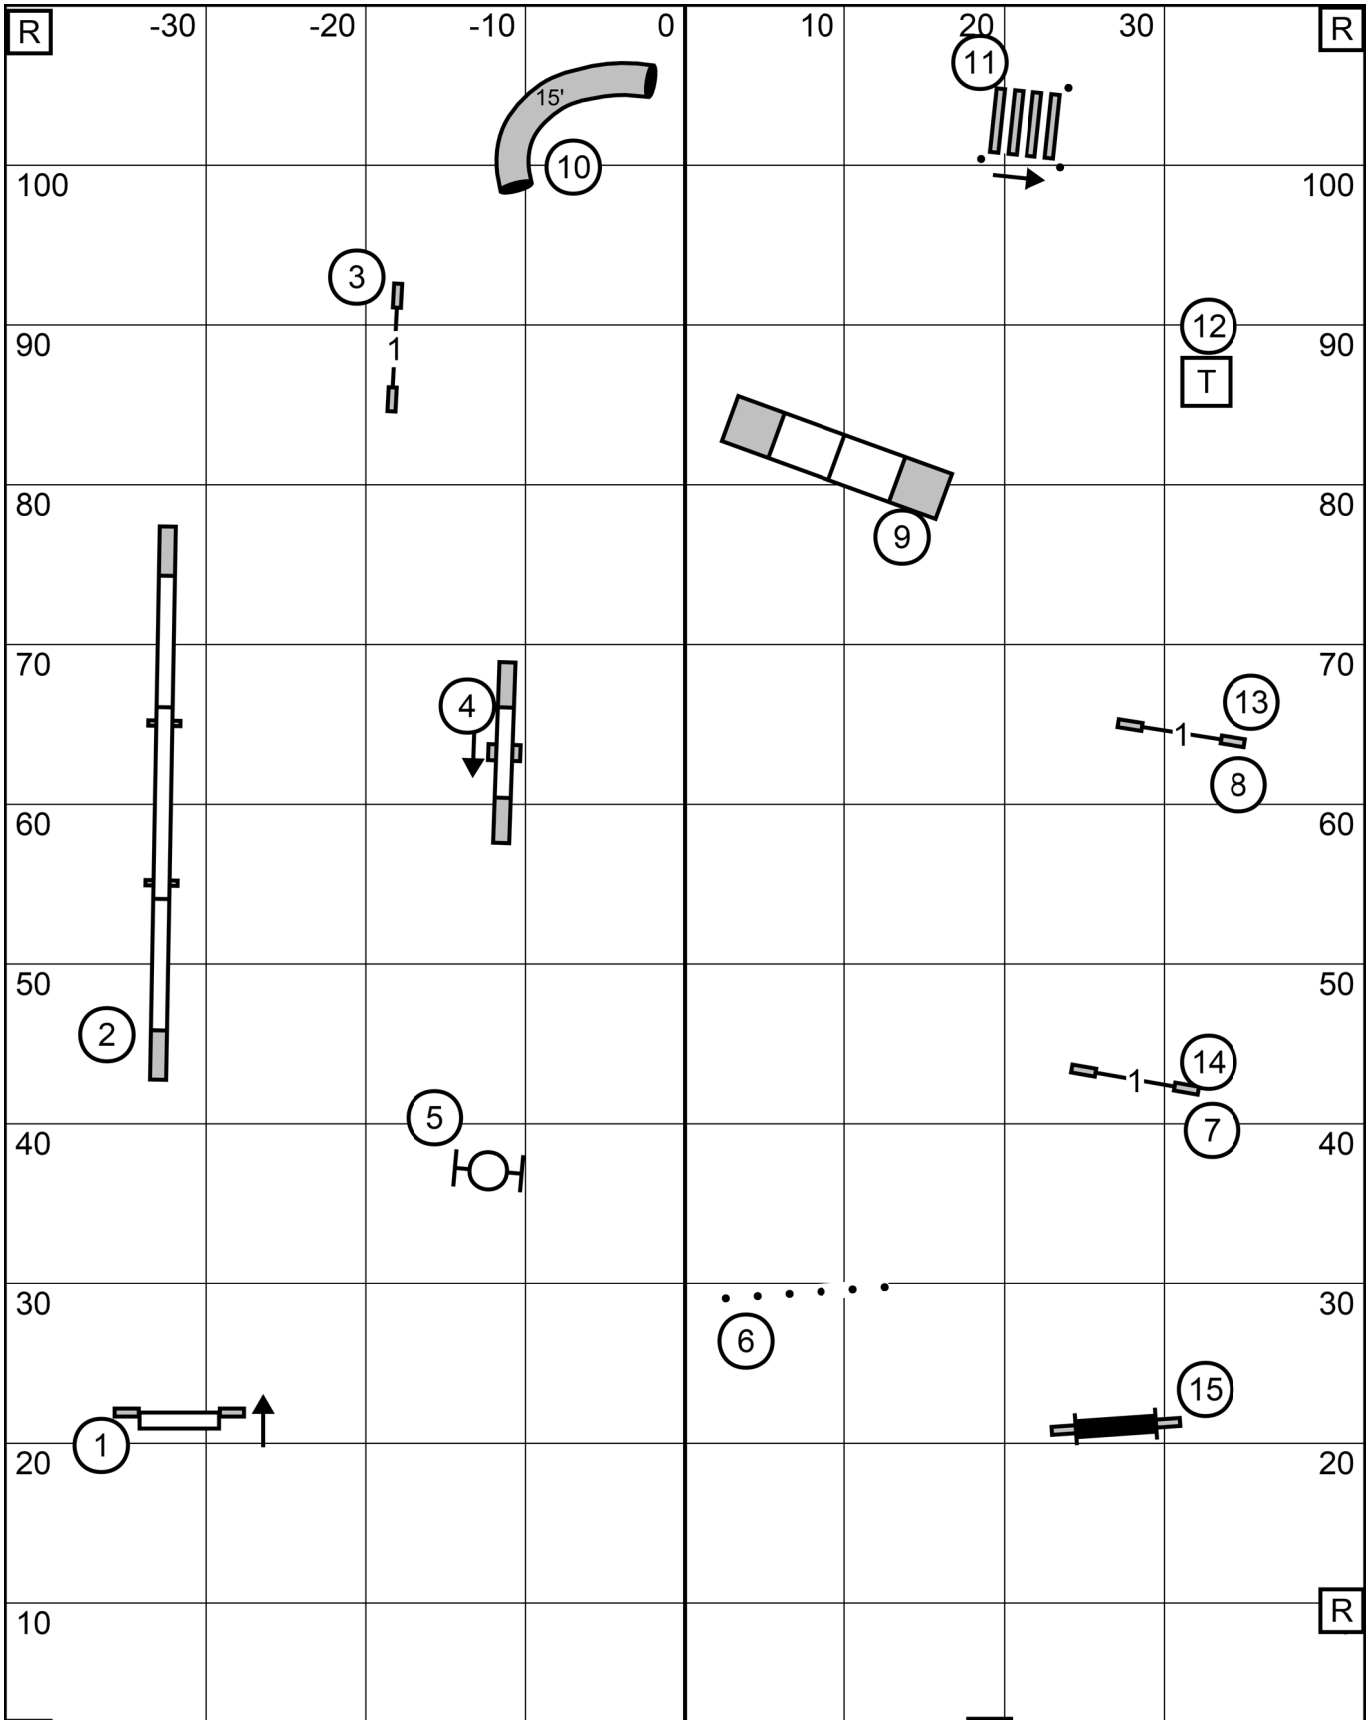

Enter -20 -10 0 L 10 20 Exit

GOOD LUCK - HAVE FUN!

11 Sun T2B

**Time 2 Beat**

**Capitol Canine Training Club of Springfield, IL**

**Sunday, May 10, 2026**

Glen Carbon, IL Kim Crenshaw

indoors on turn 85x110

GOOD LUCK - HAVE FUN!

12 Sun NS

**Novice Standard**

**Capitol Canine Training Club of Springfield, IL**

**Sunday, May 10, 2026**

Glen Carbon, IL Kim Crenshaw indoors on turn 85x110

GOOD LUCK HAVE FUN!

13 Sun OS

**Open Standard**  
**Sunday, May 10, 2026**

**Capitol Canine Training Club of Springfield, IL**  
 Glen Carbon, IL Kim Crenshaw indoors on turn 85x110

Enter

GOOD LUCK - HAVE FUN!

Exit

14 Sun XS

**Exc./Master Standard**  
**Sunday, May 10, 2026**