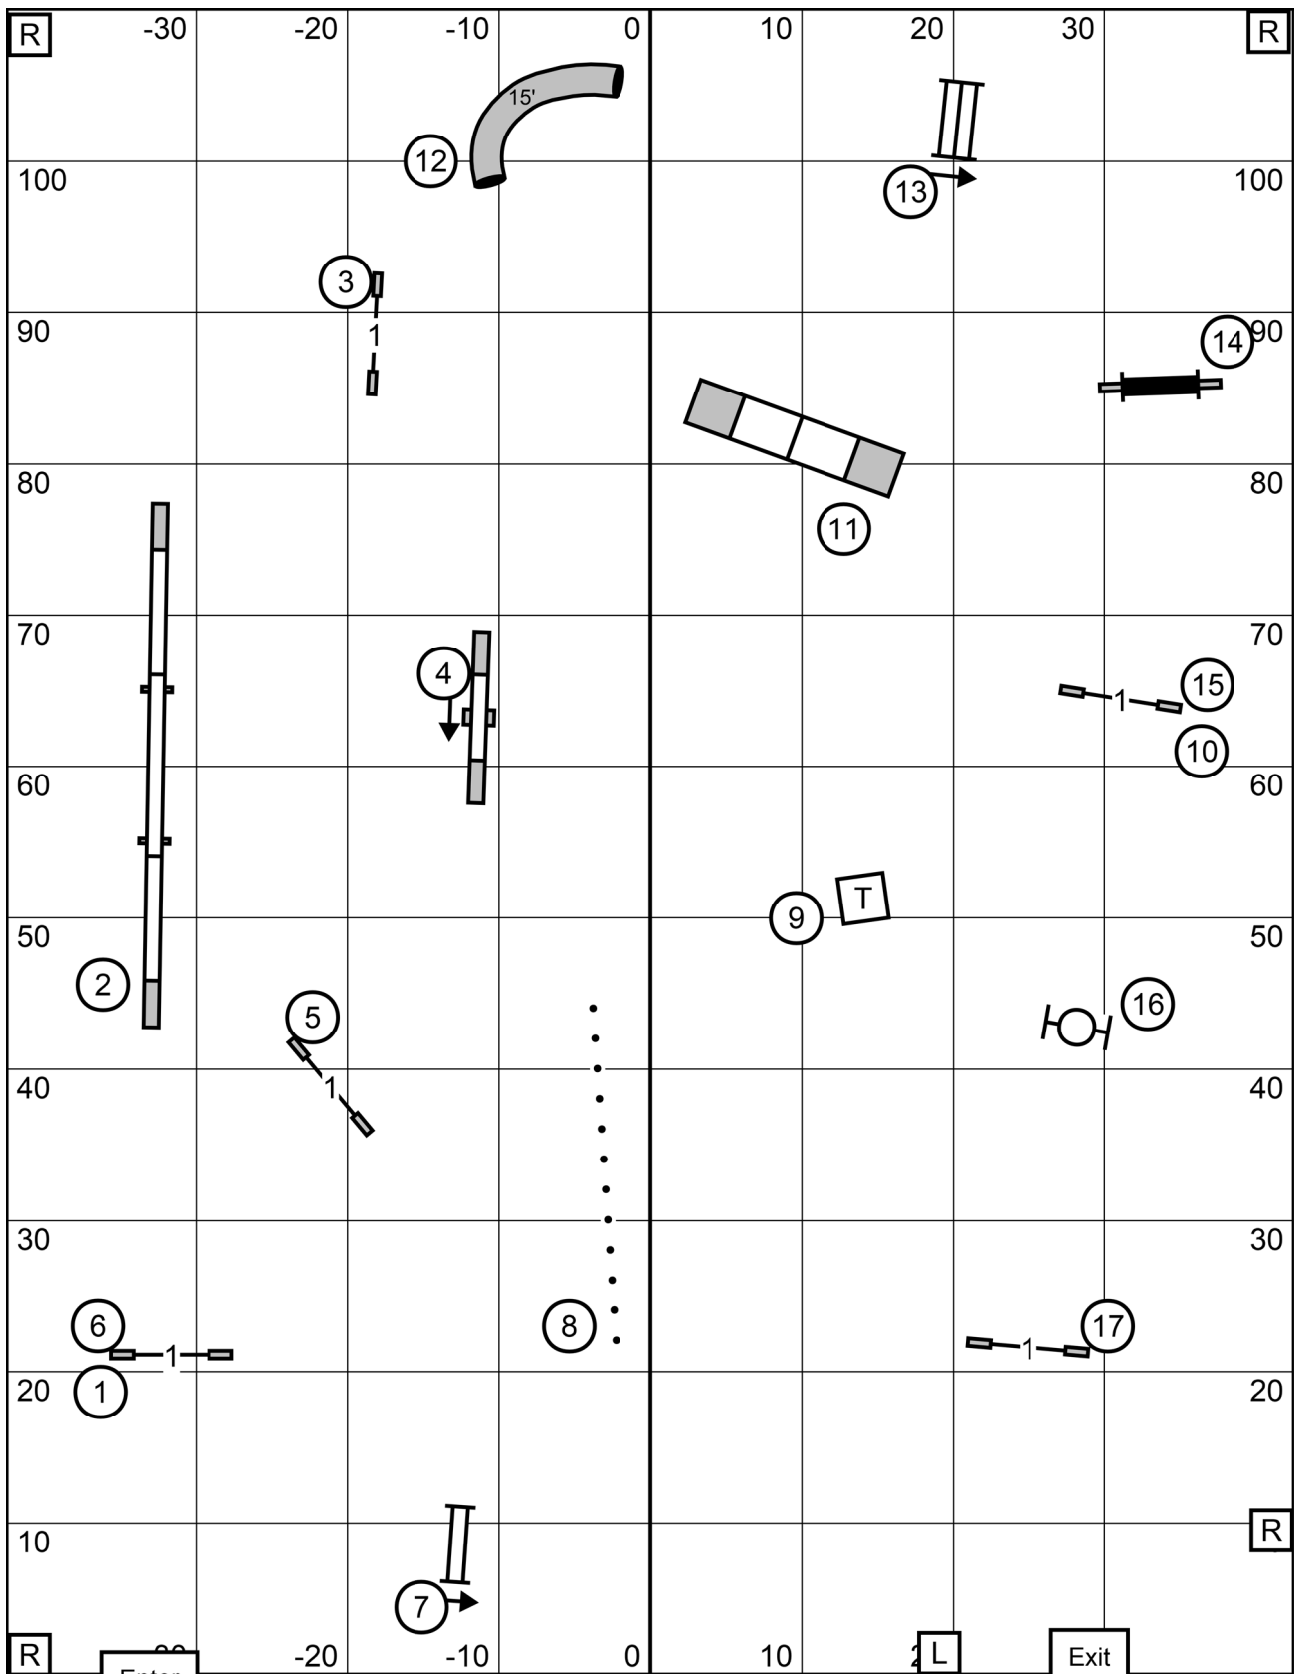

GOOD LUCK - HAVE FUN!

12 Sun NS

**Novice Standard**

**Capitol Canine Training Club of Springfield, IL**

**Sunday, May 10, 2026**

Glen Carbon, IL Kim Crenshaw indoors on turn 85x110

GOOD LUCK HAVE FUN!

13 Sun OS

**Open Standard**  
**Sunday, May 10, 2026**

**Capitol Canine Training Club of Springfield, IL**  
 Glen Carbon, IL Kim Crenshaw indoors on turn 85x110

Enter

GOOD LUCK - HAVE FUN!

Exit

14 Sun XS

**Exc./Master Standard**  
**Sunday, May 10, 2026**