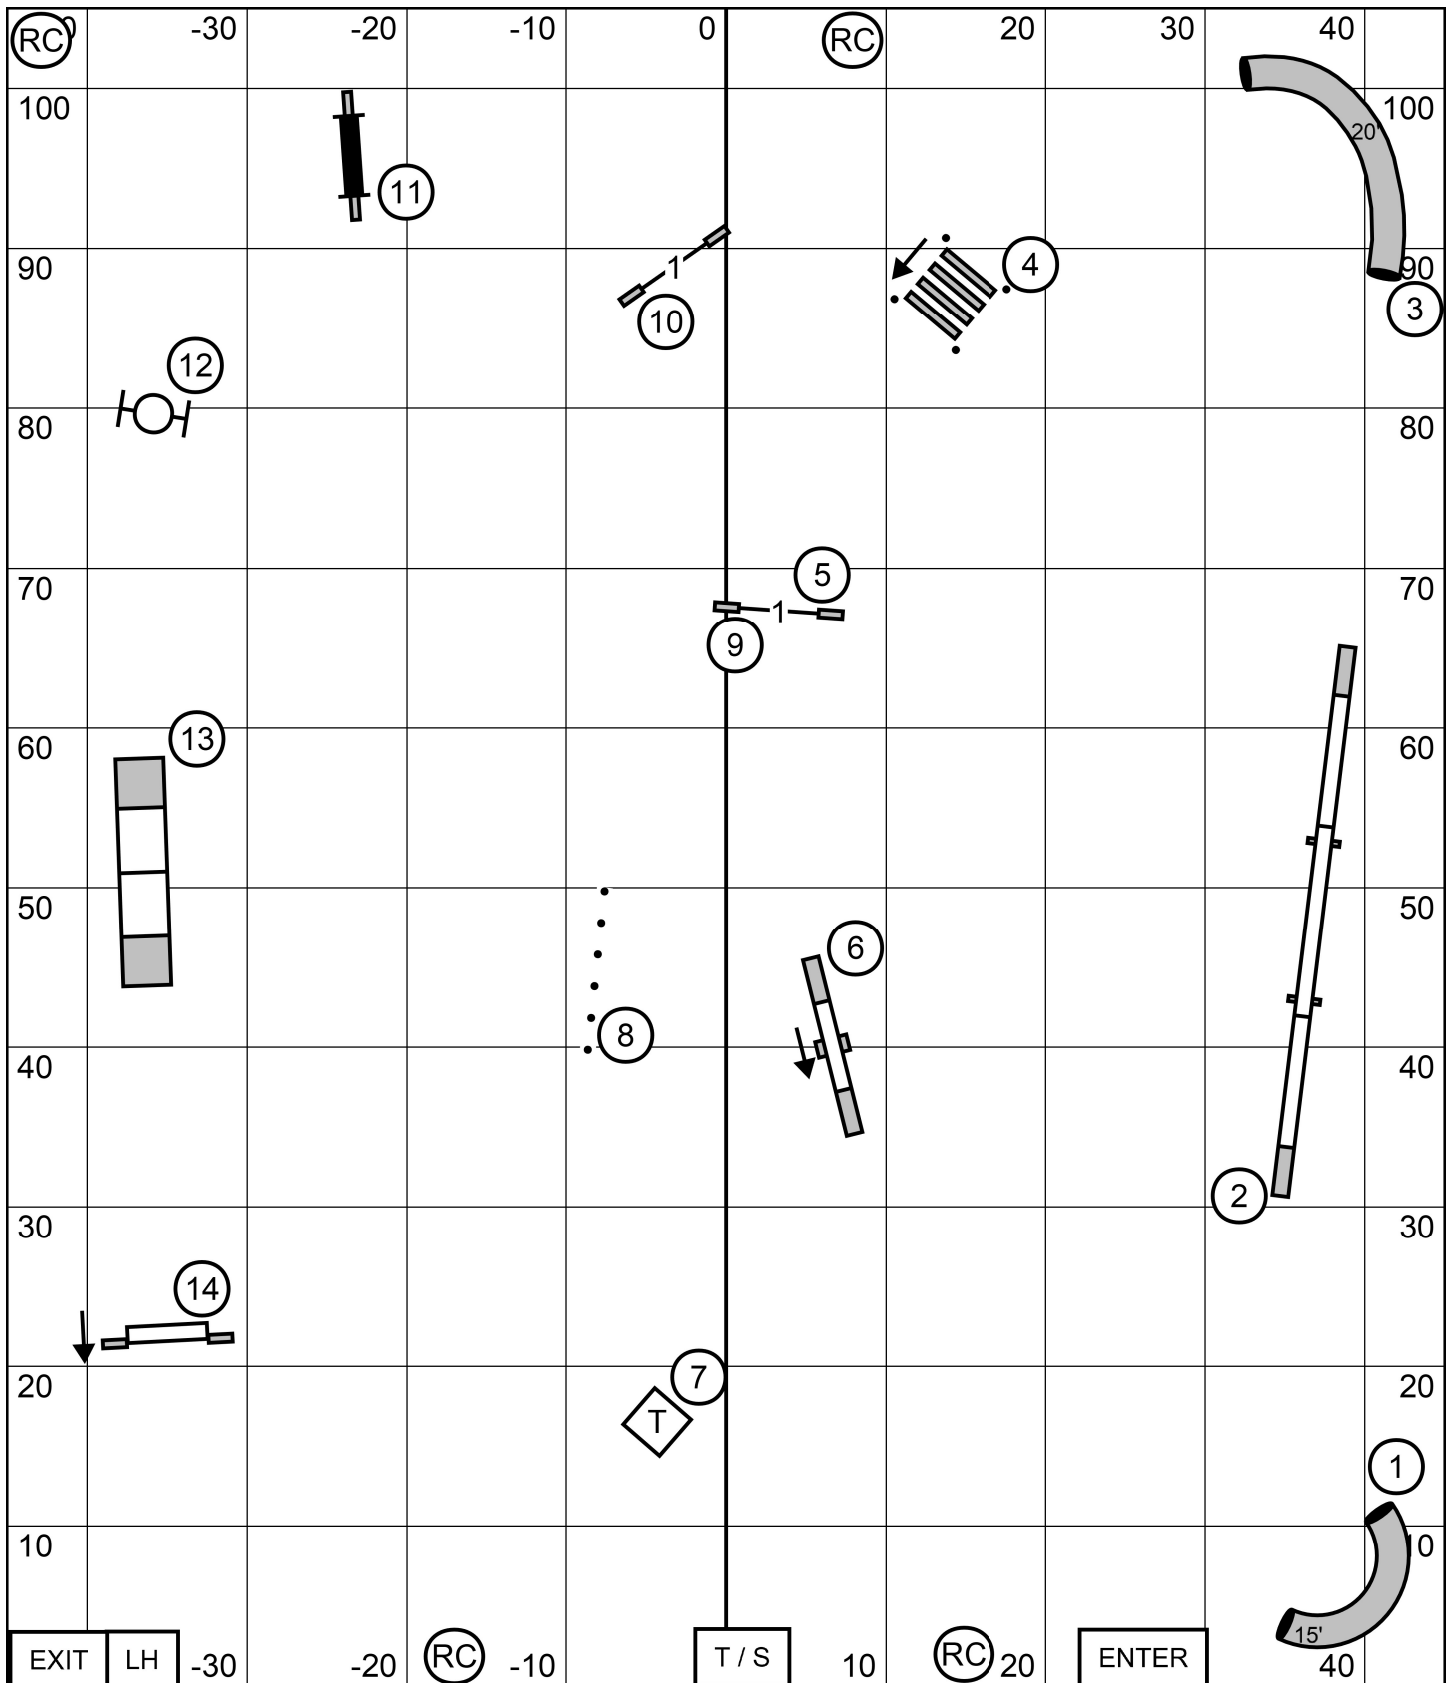

Novice Standard

Gateway Agility Club of Suburban St. Louis
March 6, 2026
Judge: Ross Johnson