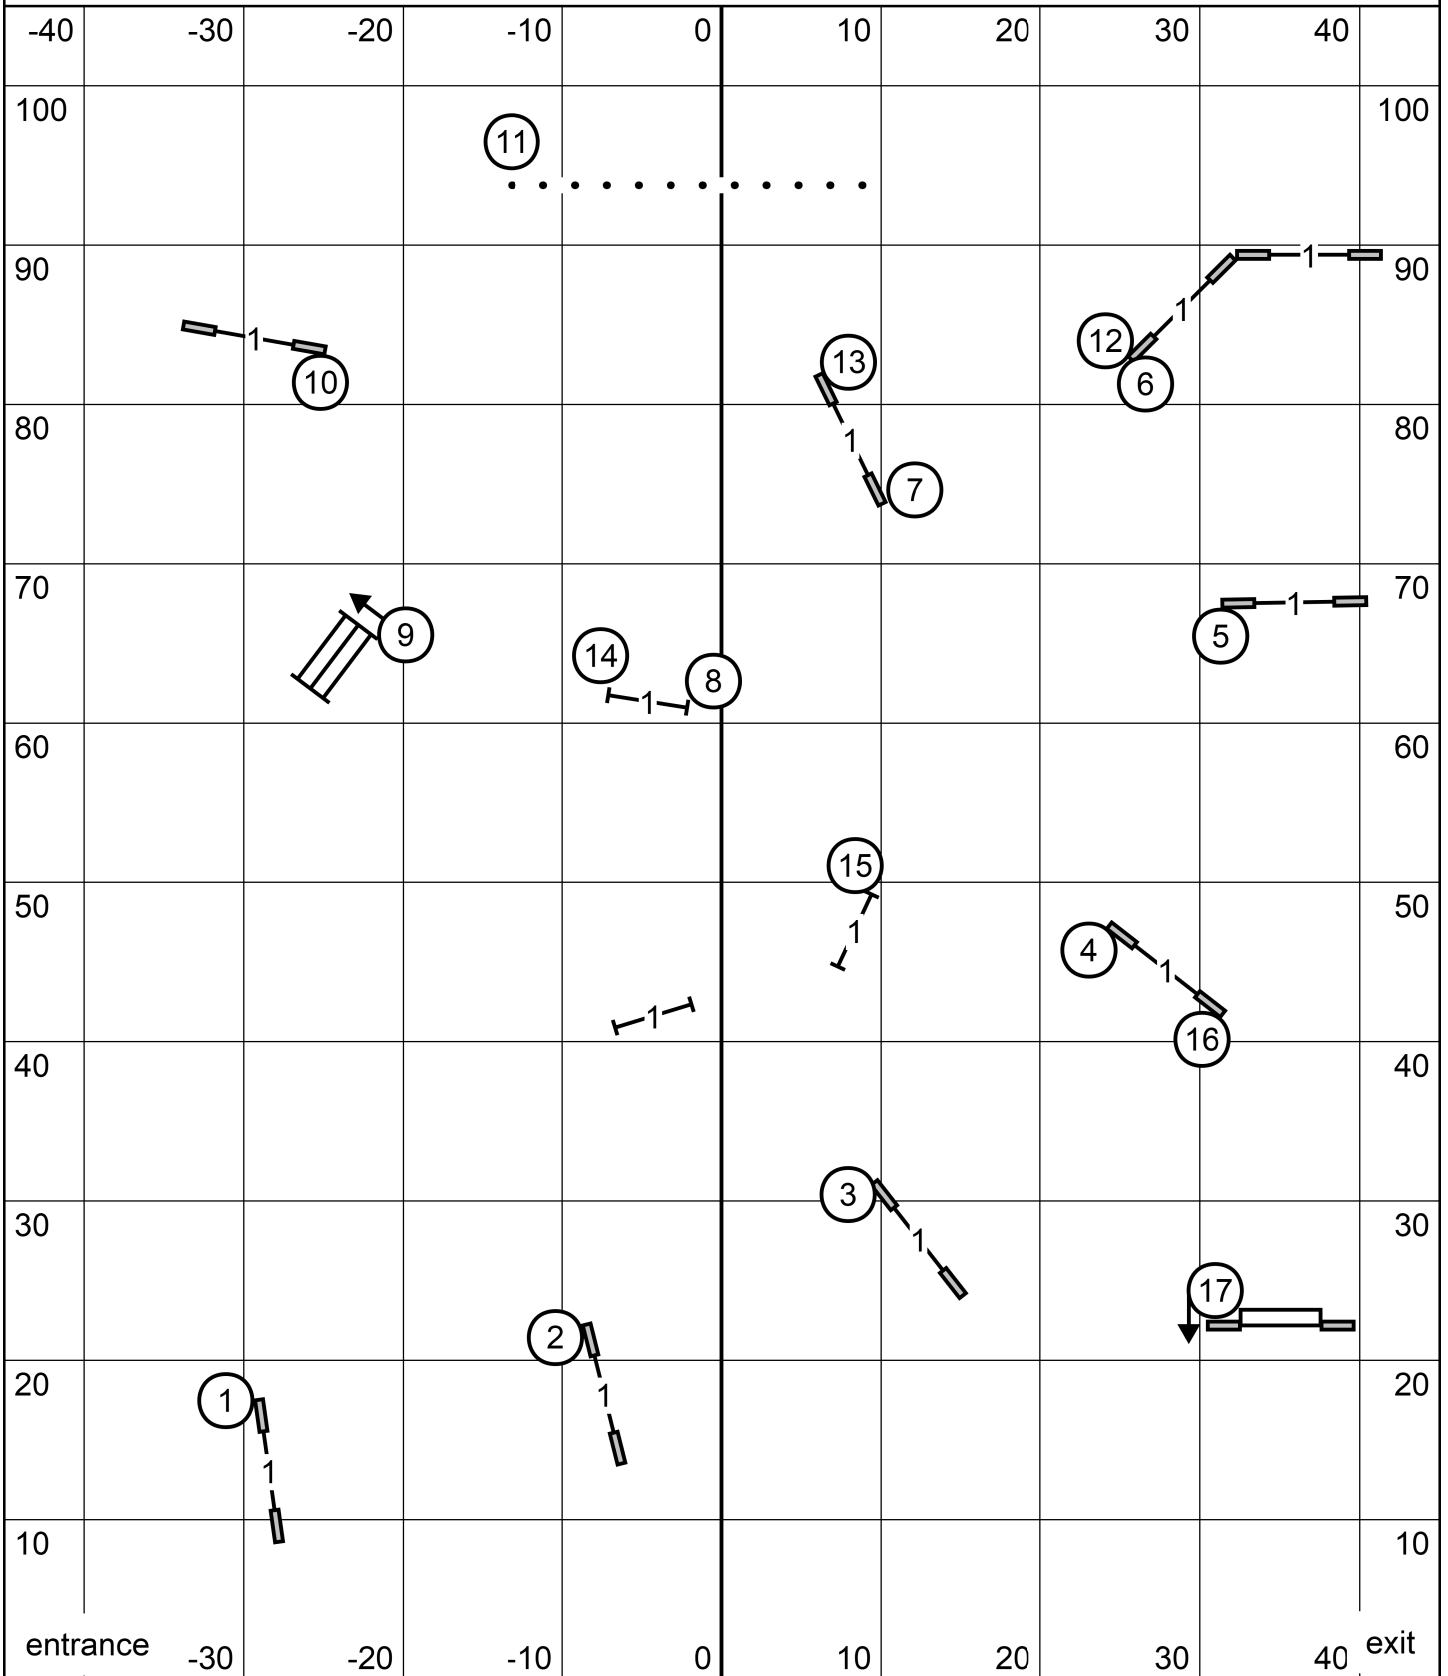

# Friday Open JWW

Open JWW  
March 6, 2026

Next dog in after  
Weaves #11

Gateway Agility Club of Suburban  
St Louis Judge: Brian Brane