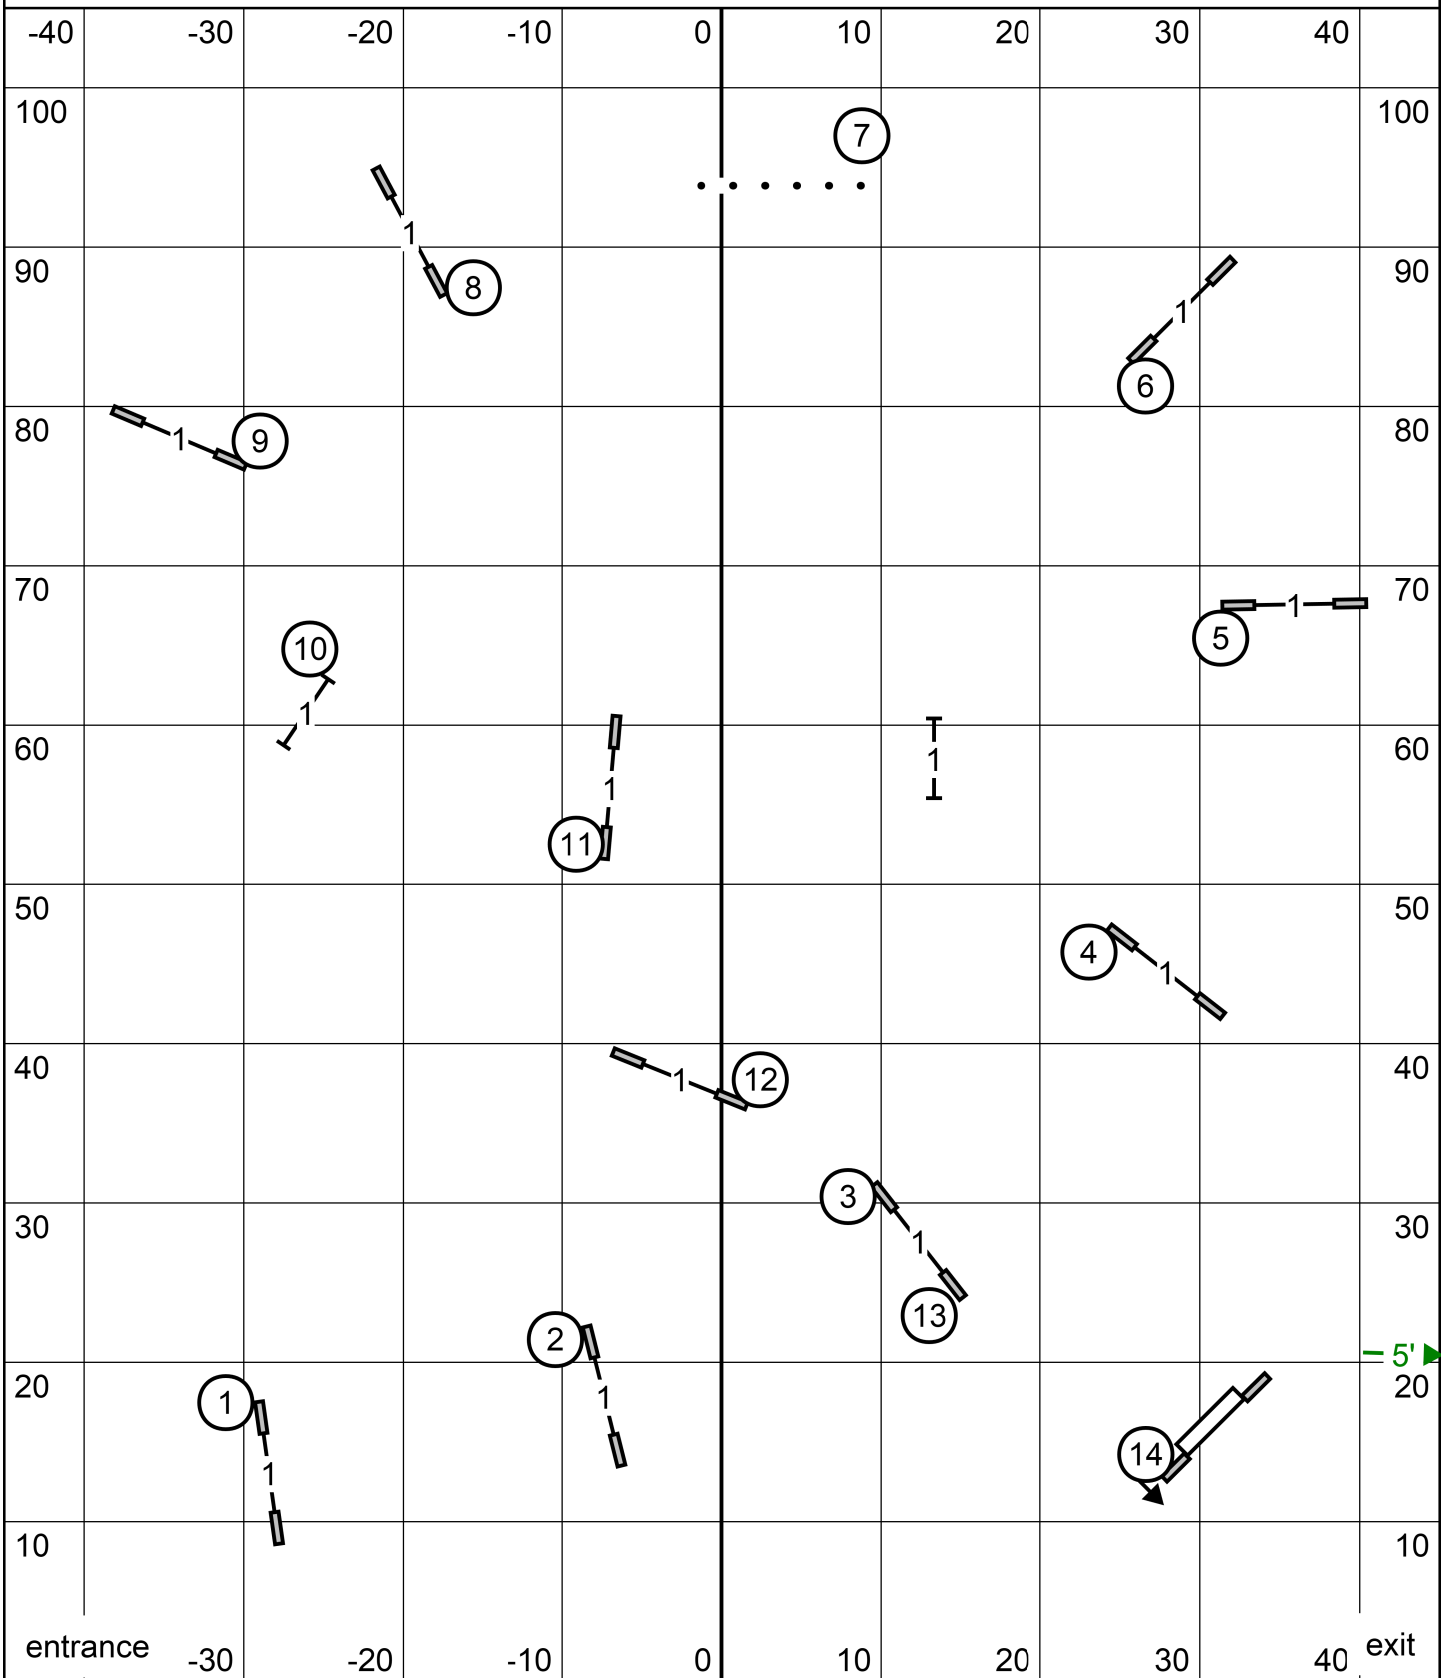

Friday Novice JWW

Novice JWW
March 6, 2026

Next dog in after
Weaves #7

Gateway Agility Club of Suburban
St Louis Judge: Brian Brane