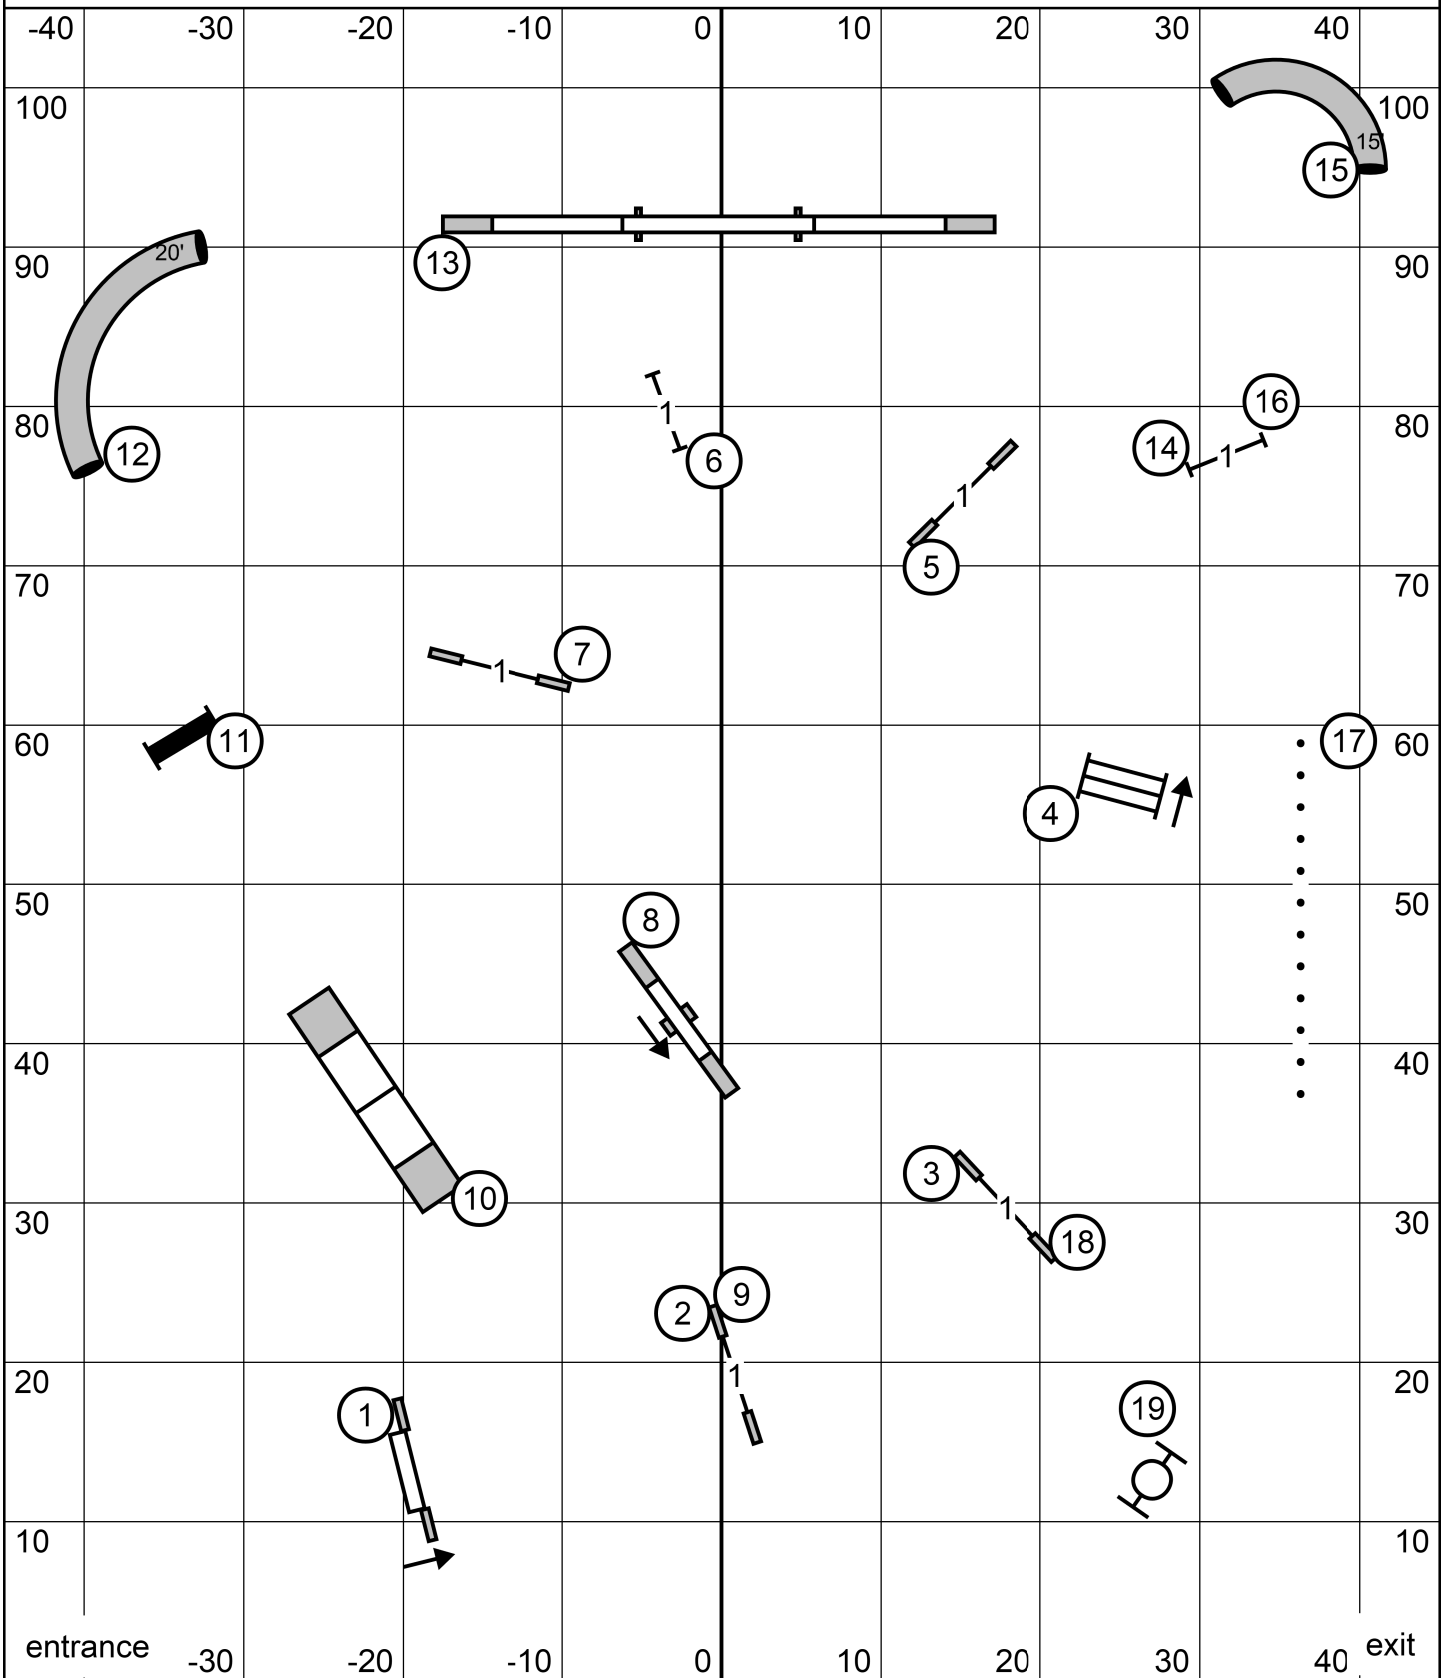

Saturday Excellent/Master STD

Excellent/Master STD
March 7, 2026

Next dog in after
Tunnel #15

Gateway Agility Club of Suburban
St Louis Judge: Brian Brane