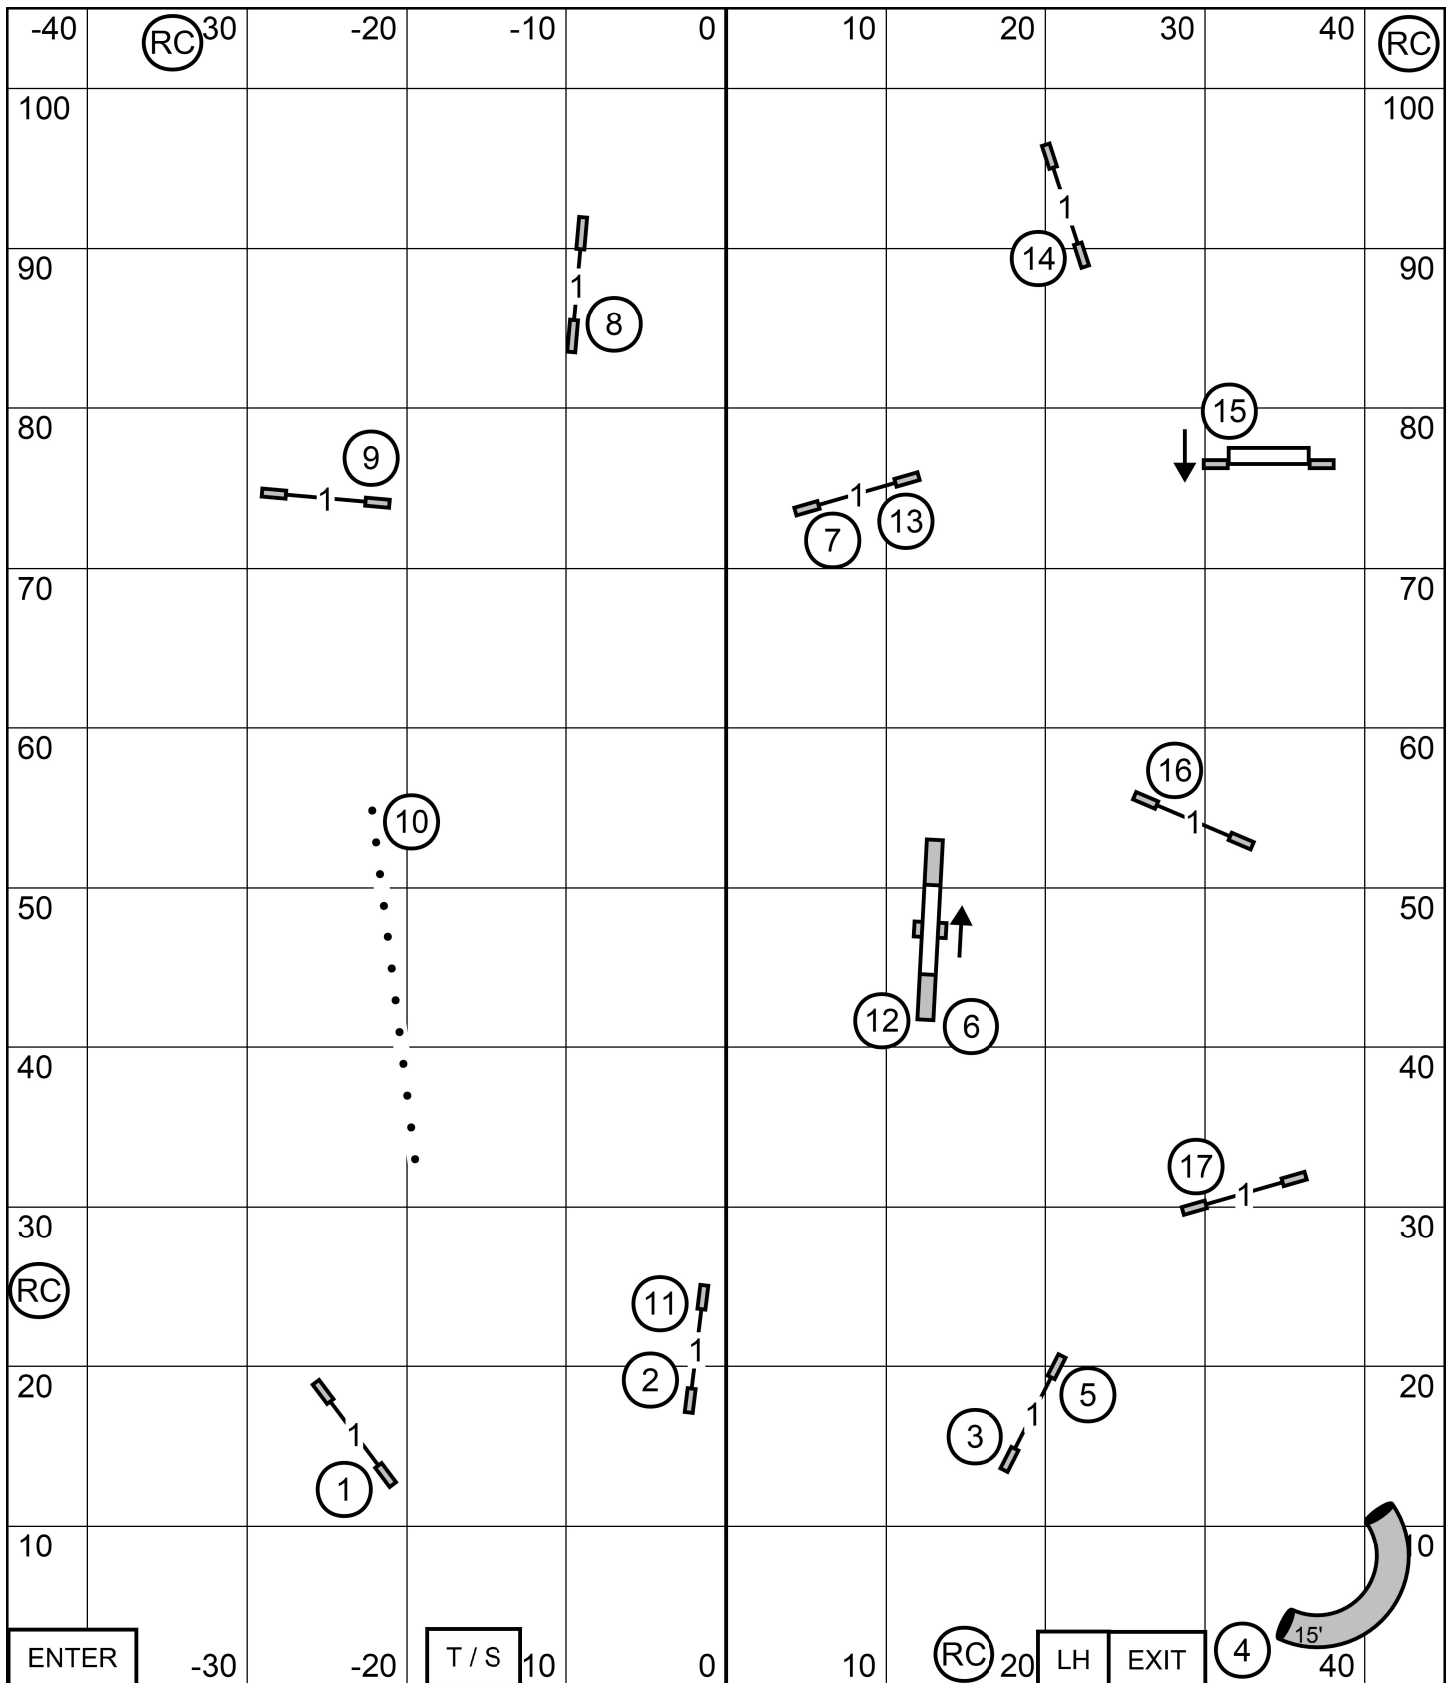

Time-2-Beat

Gateway Agility Club of Suburban St. Louis
March 6, 2026
Judge: Ross Johnson