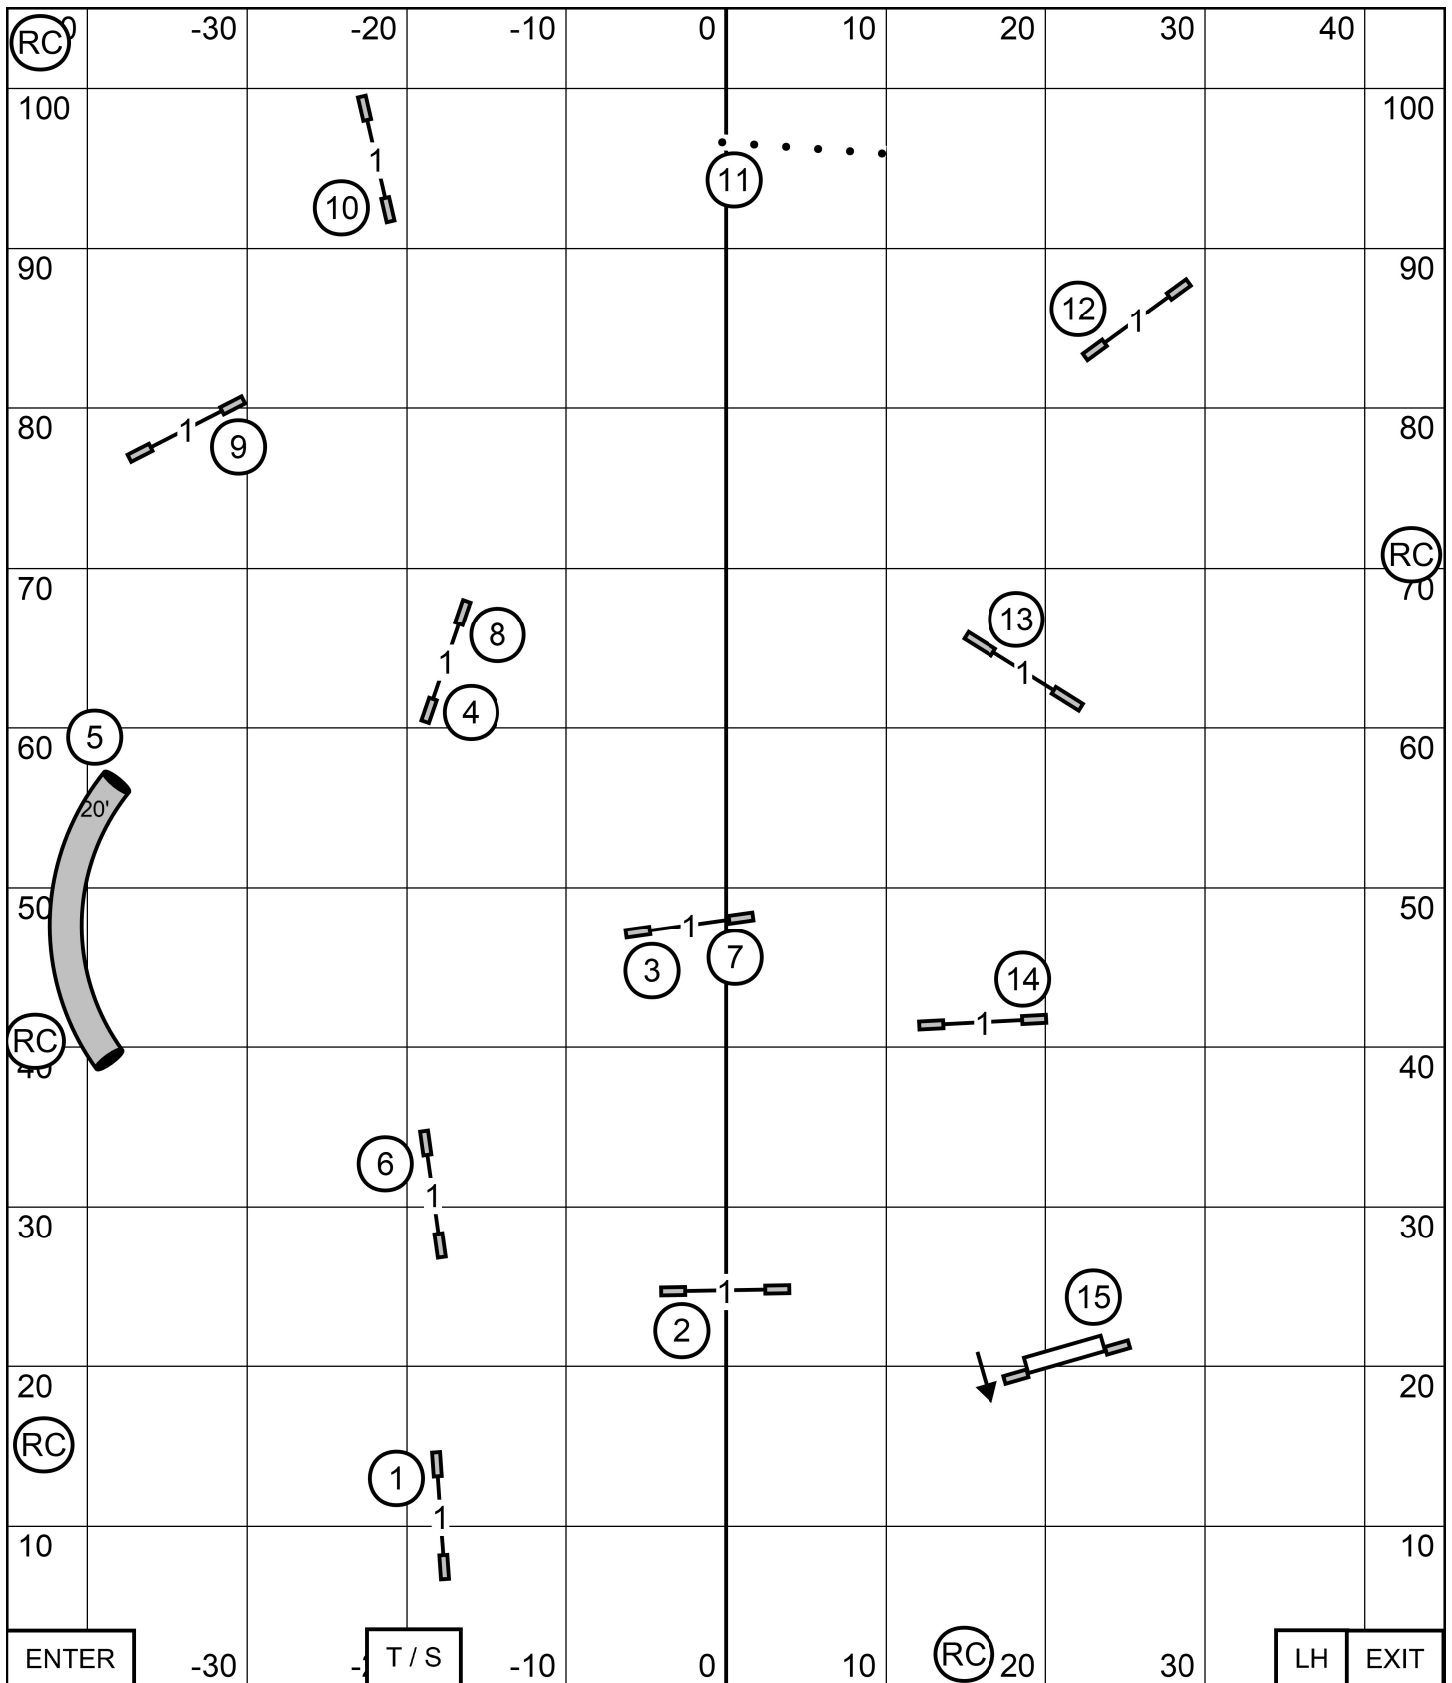

Novice JWW

Gateway Agility Club of Suburban St. Louis
March 7, 2026
Judge: Ross Johnson