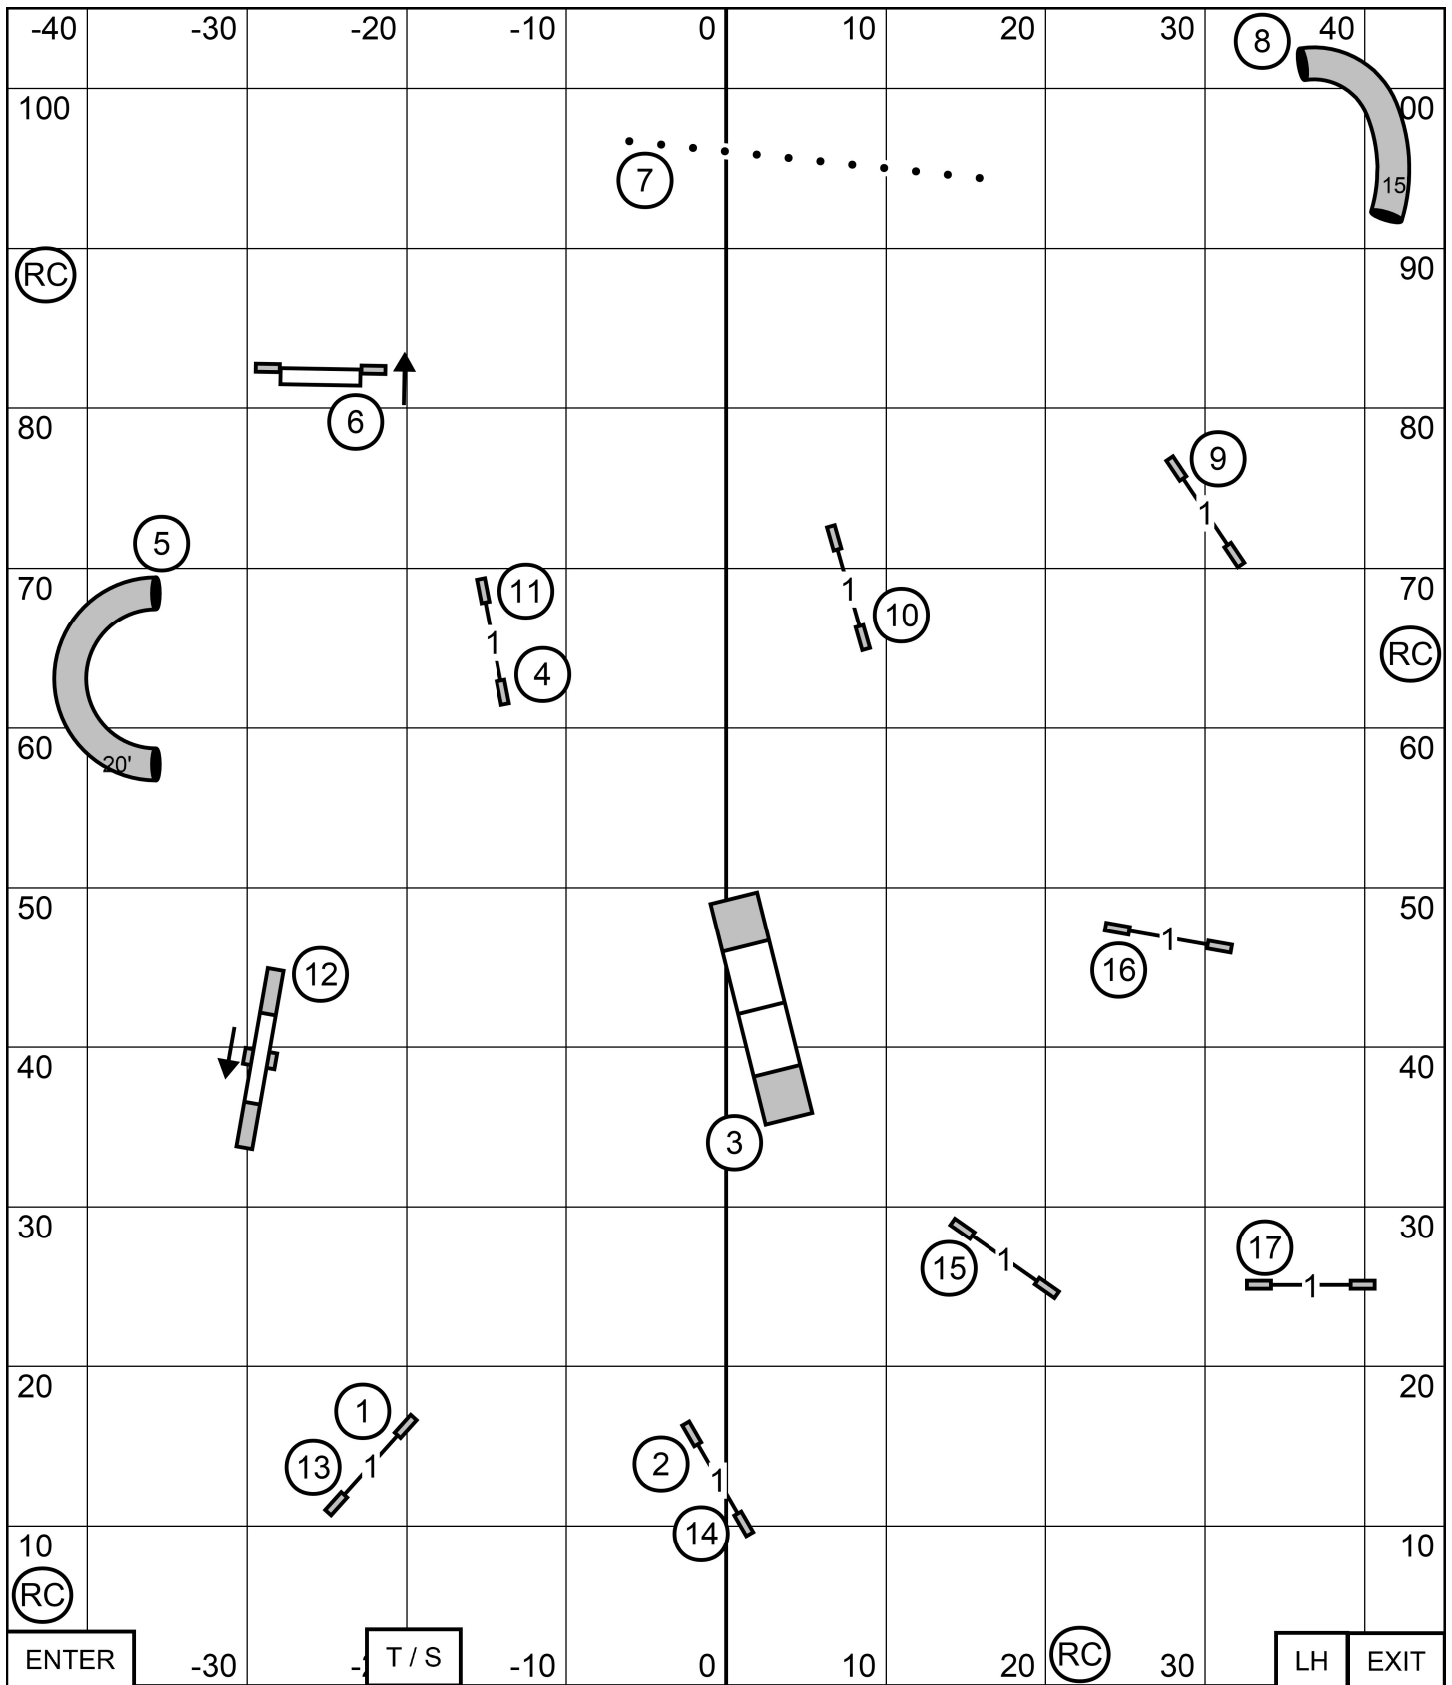

Time-2-Beat

Gateway Agility Club of Suburban St. Louis
March 8, 2026
Judge: Ross Johnson