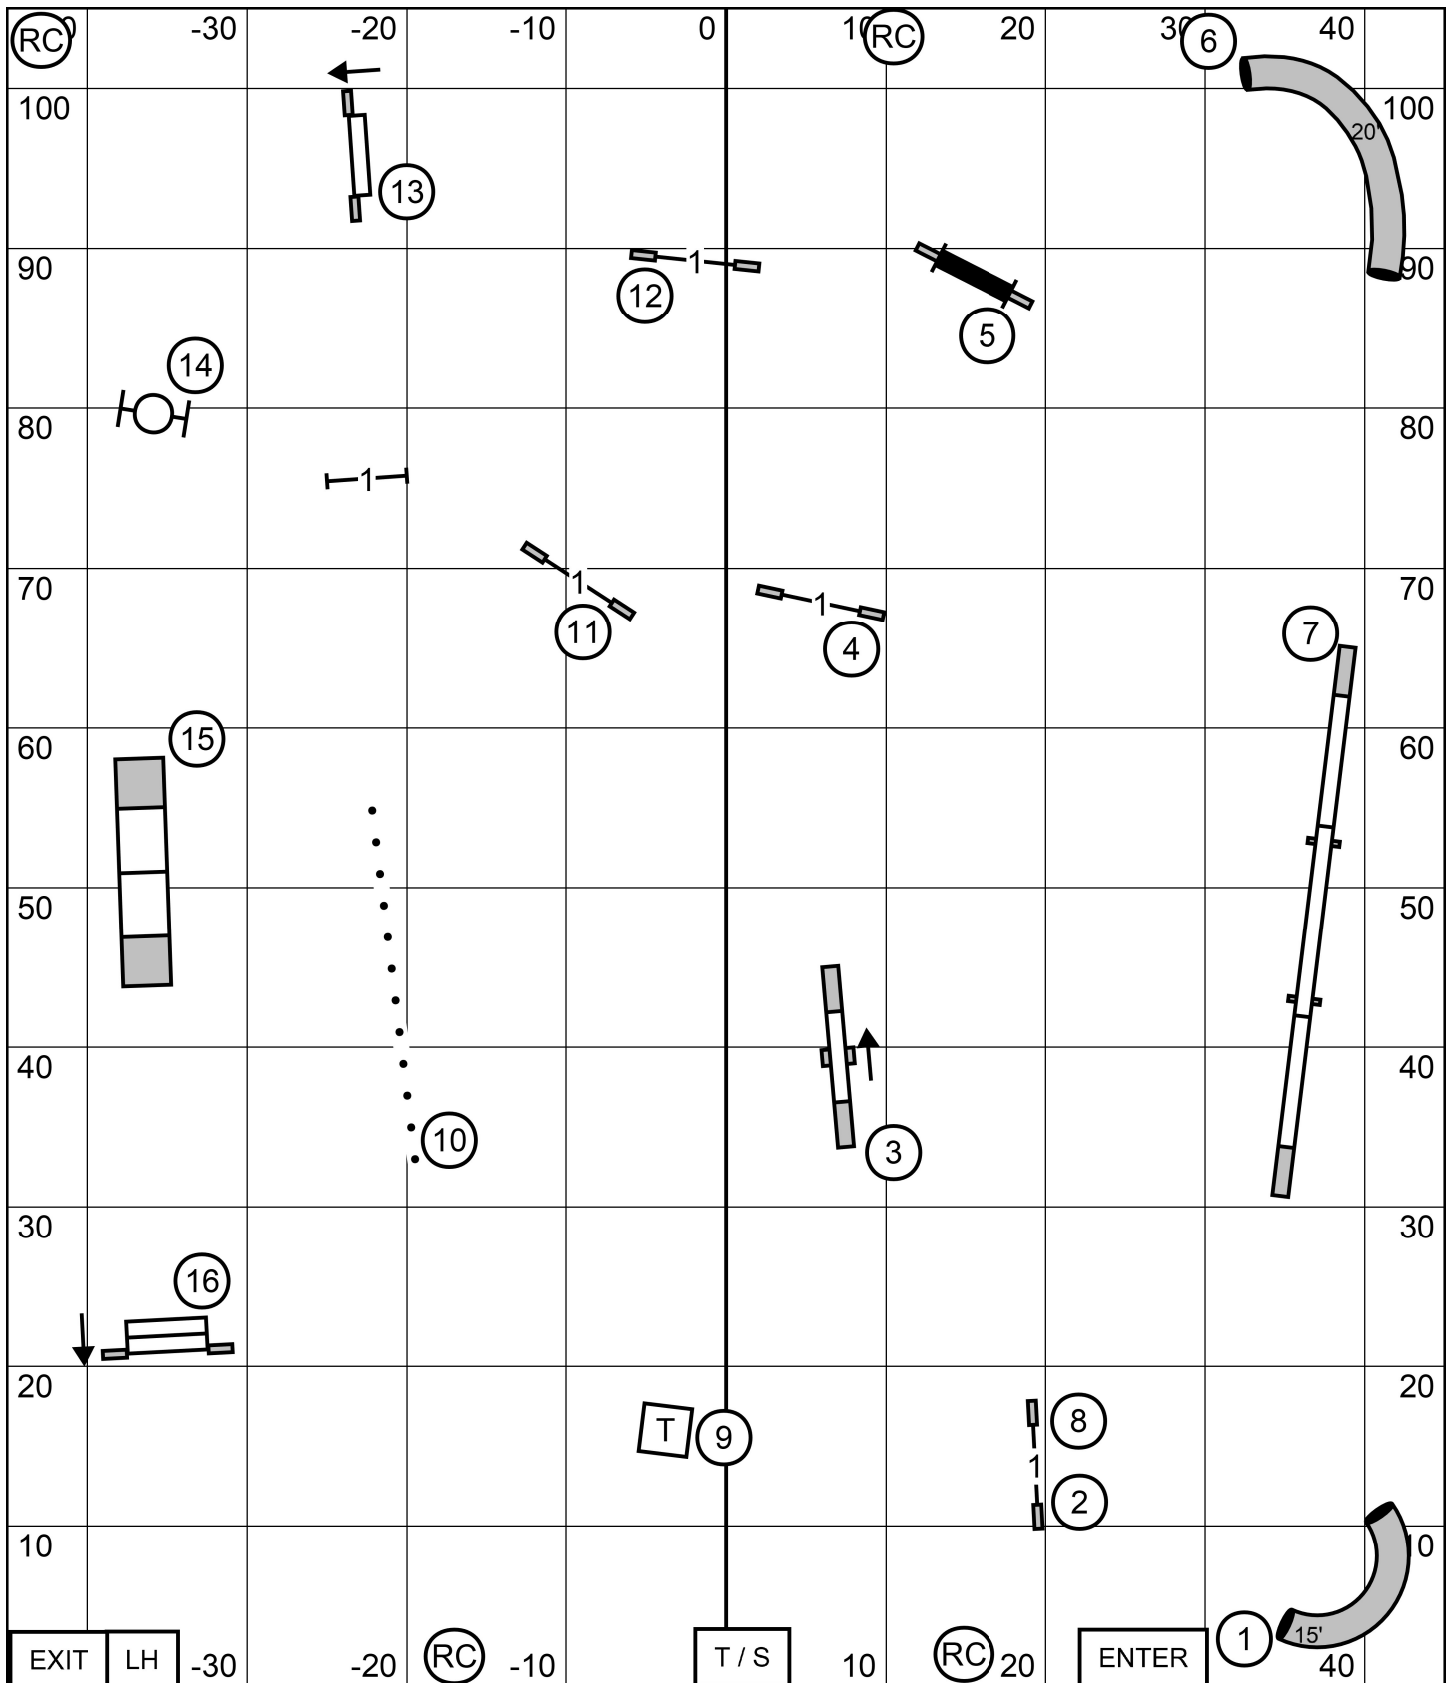

# Friday Novice JWW

Novice JWW  
March 6, 2026

Next dog in after  
Weaves #7

Gateway Agility Club of Suburban  
St Louis Judge: Brian Brane

Novice Standard

Gateway Agility Club of Suburban St. Louis  
 March 6, 2026  
 Judge: Ross Johnson