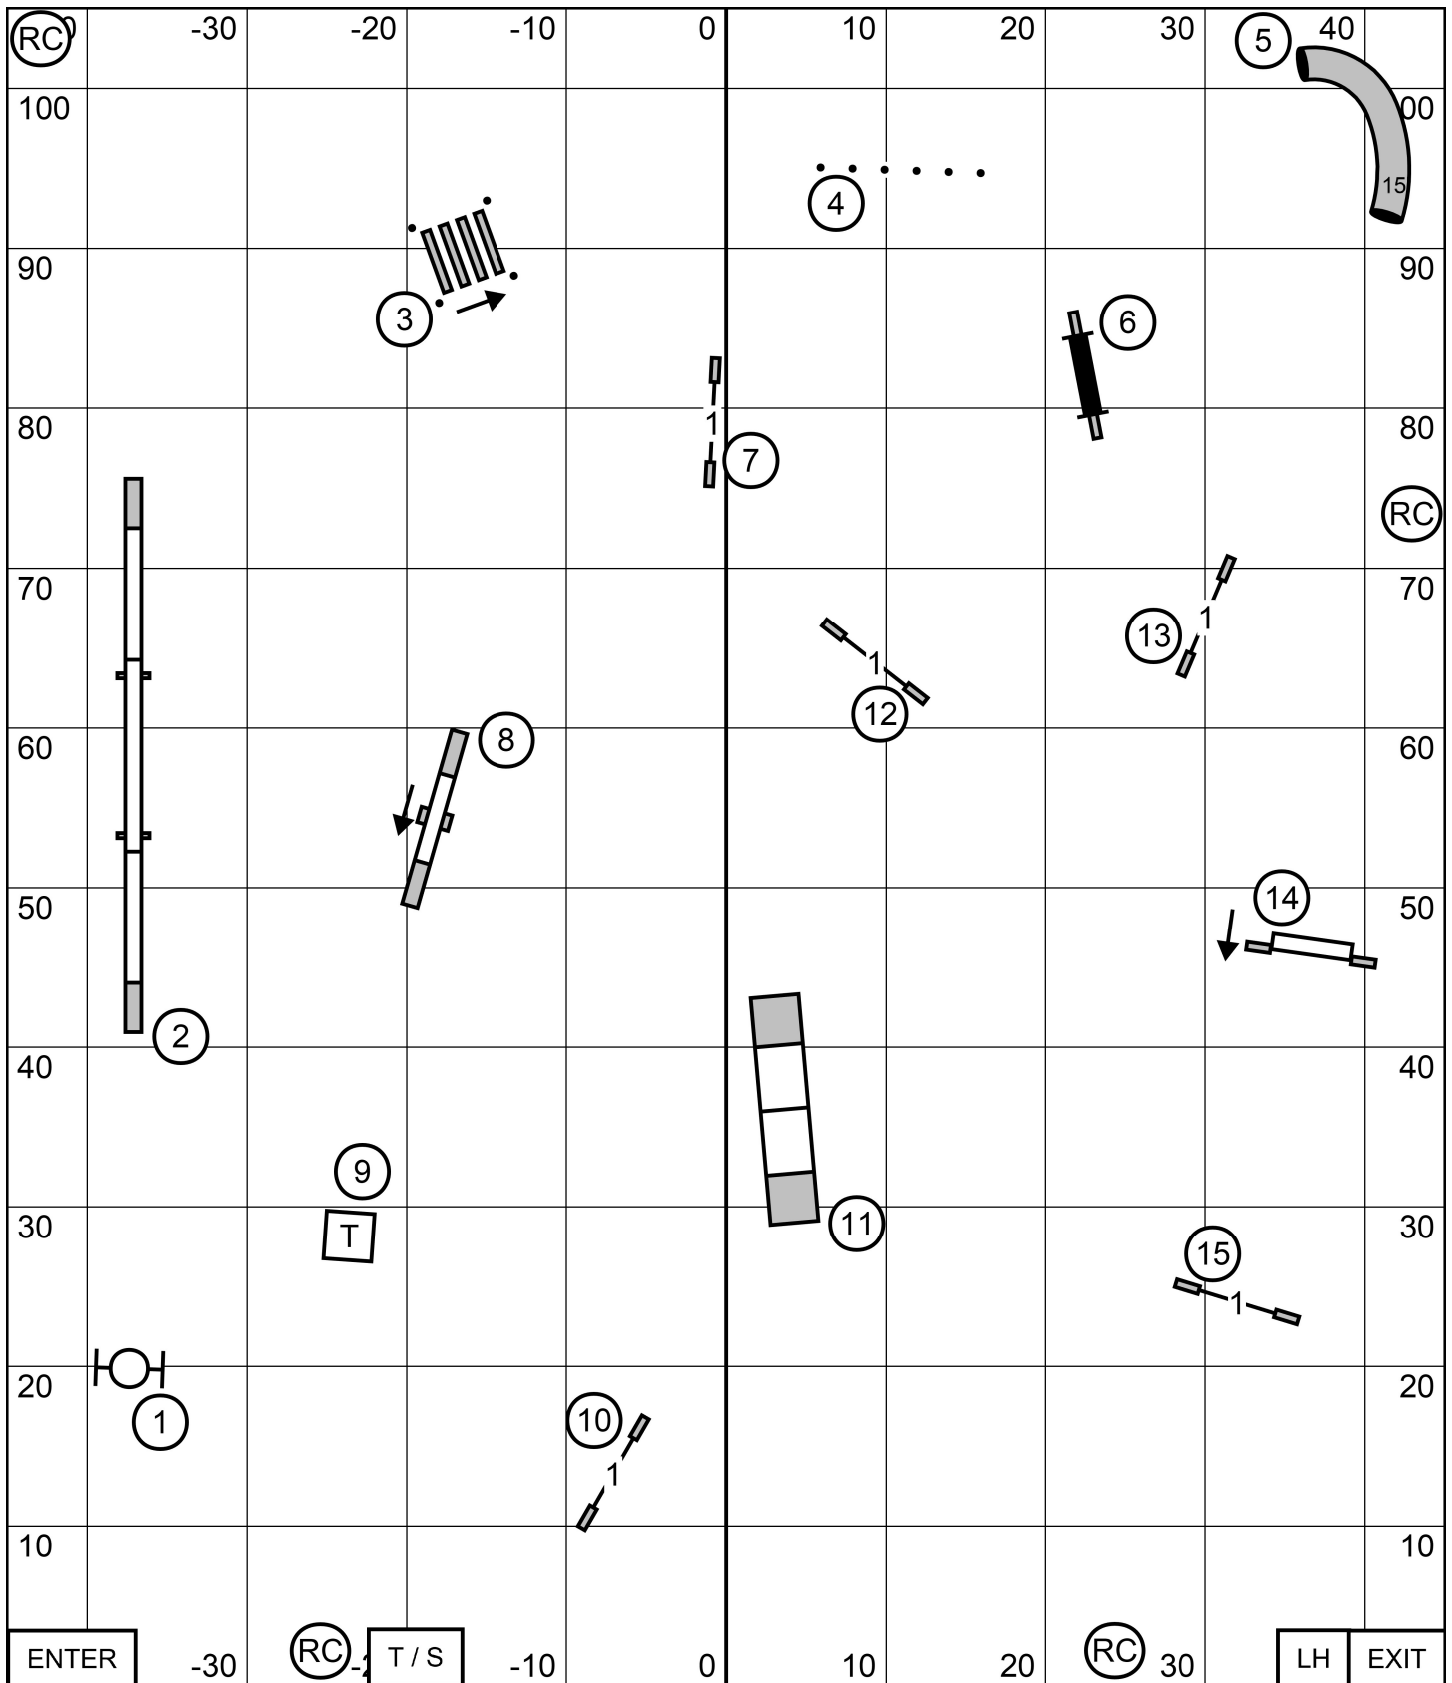

Novice Standard

Gateway Agility Club of Suburban St. Louis
March 8, 2026
Judge: Ross Johnson