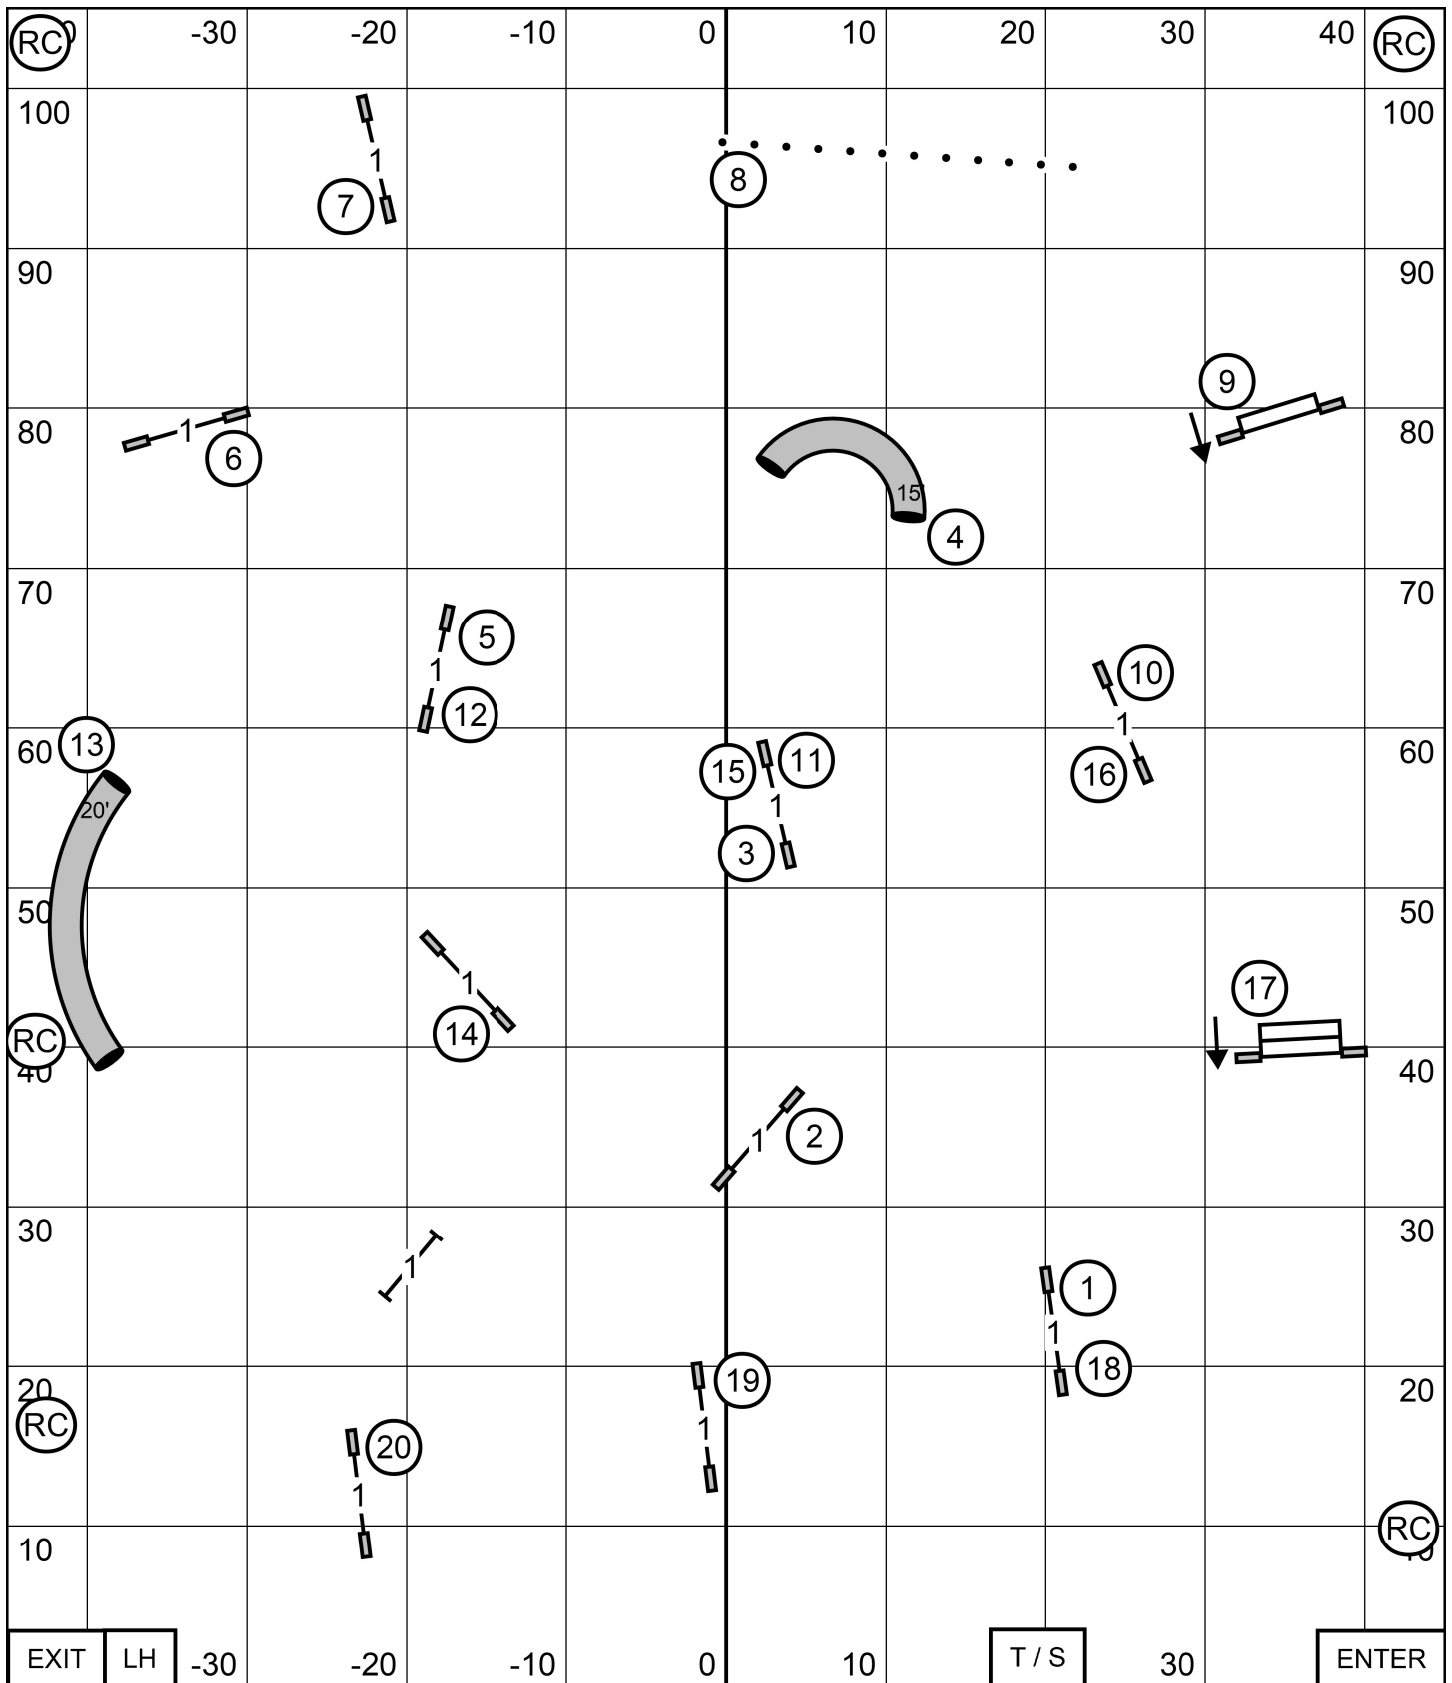

Master/Excellent
JWW

Gateway Agility Club of Suburban St. Louis
March 7, 2026
Judge: Ross Johnson