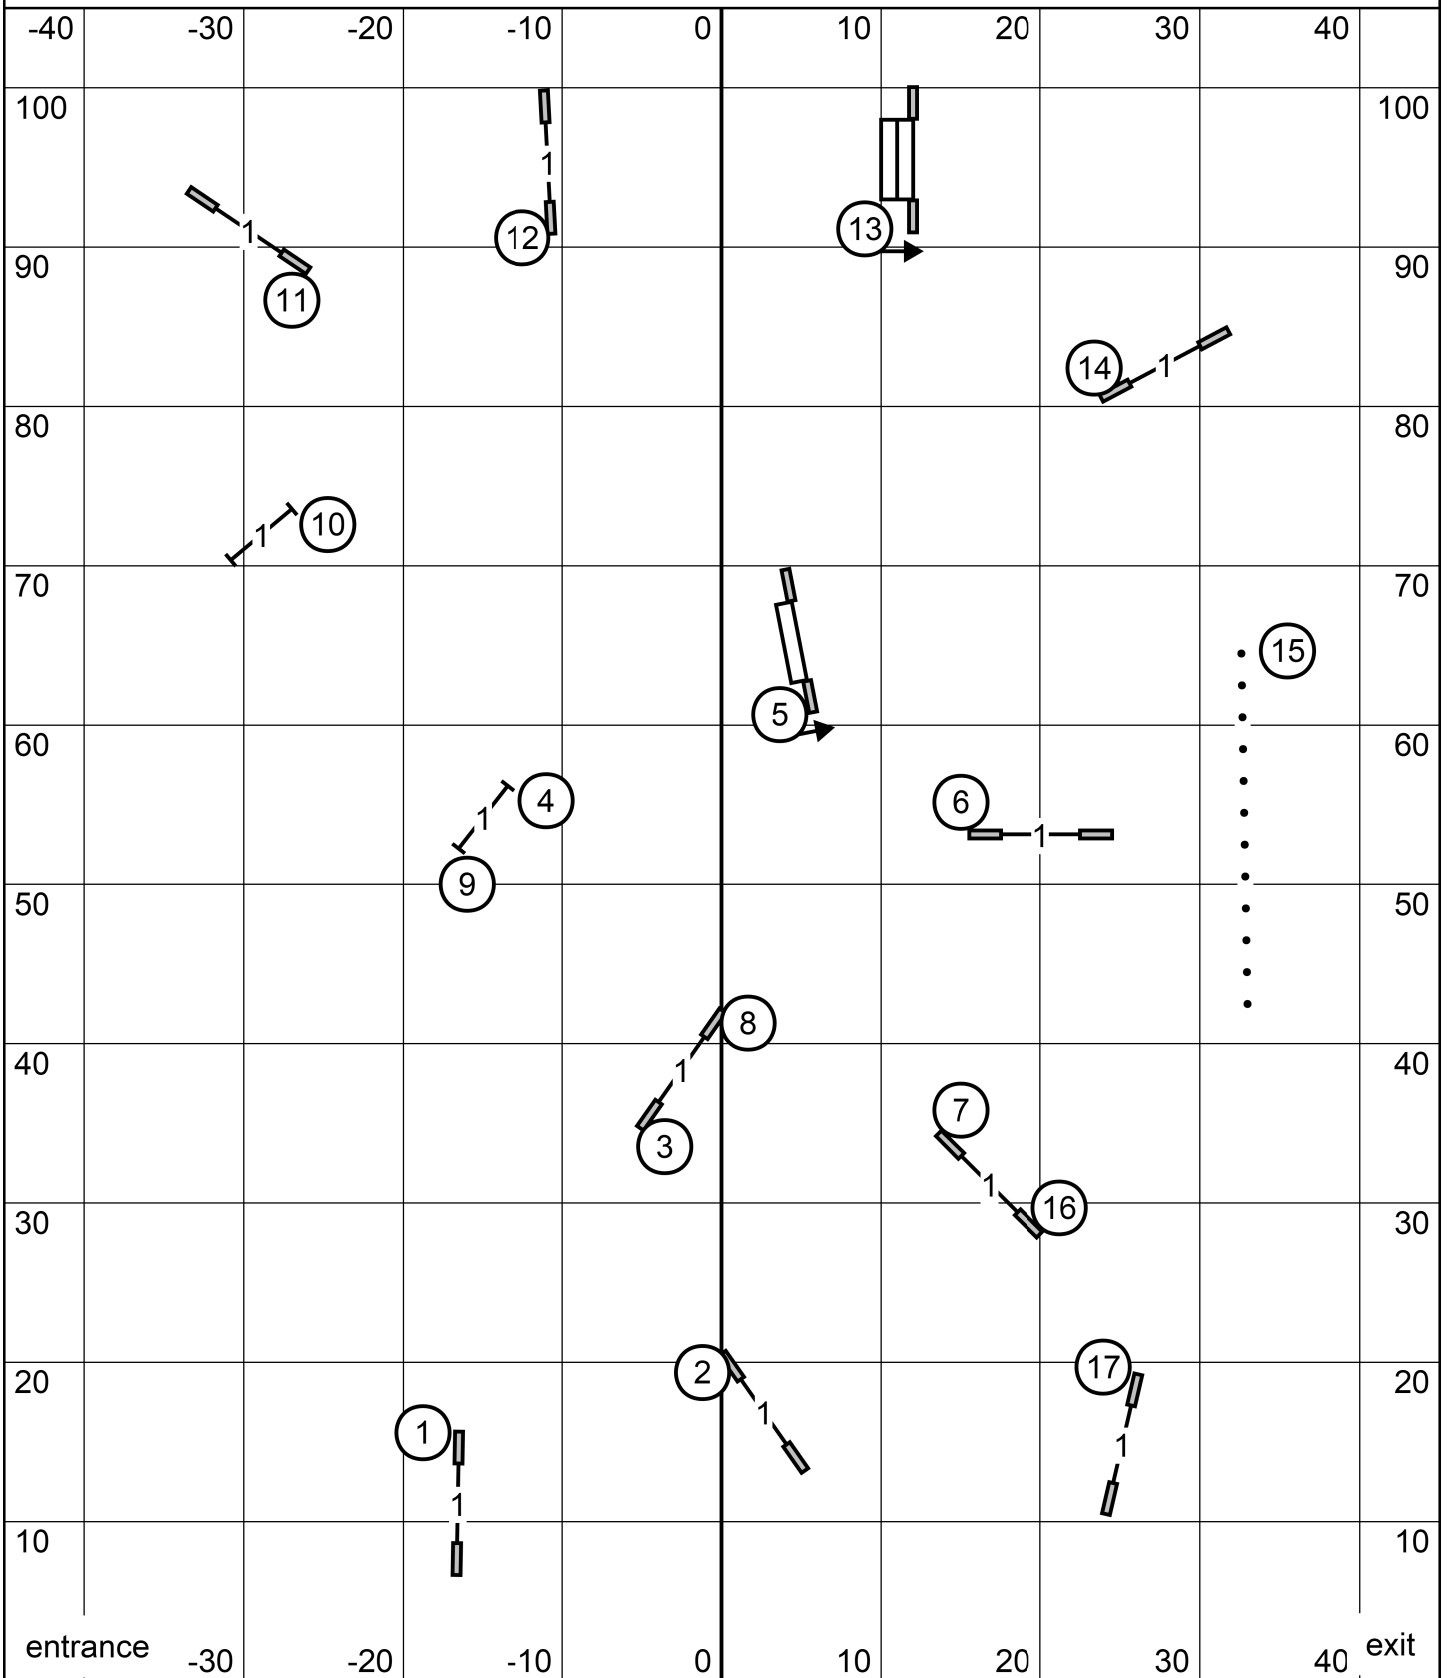

Sunday Open JWW

Open JWW
March 8, 2026

Next dog in after
Triple #13

Gateway Agility Club of Suburban
St Louis Judge: Brian Brane