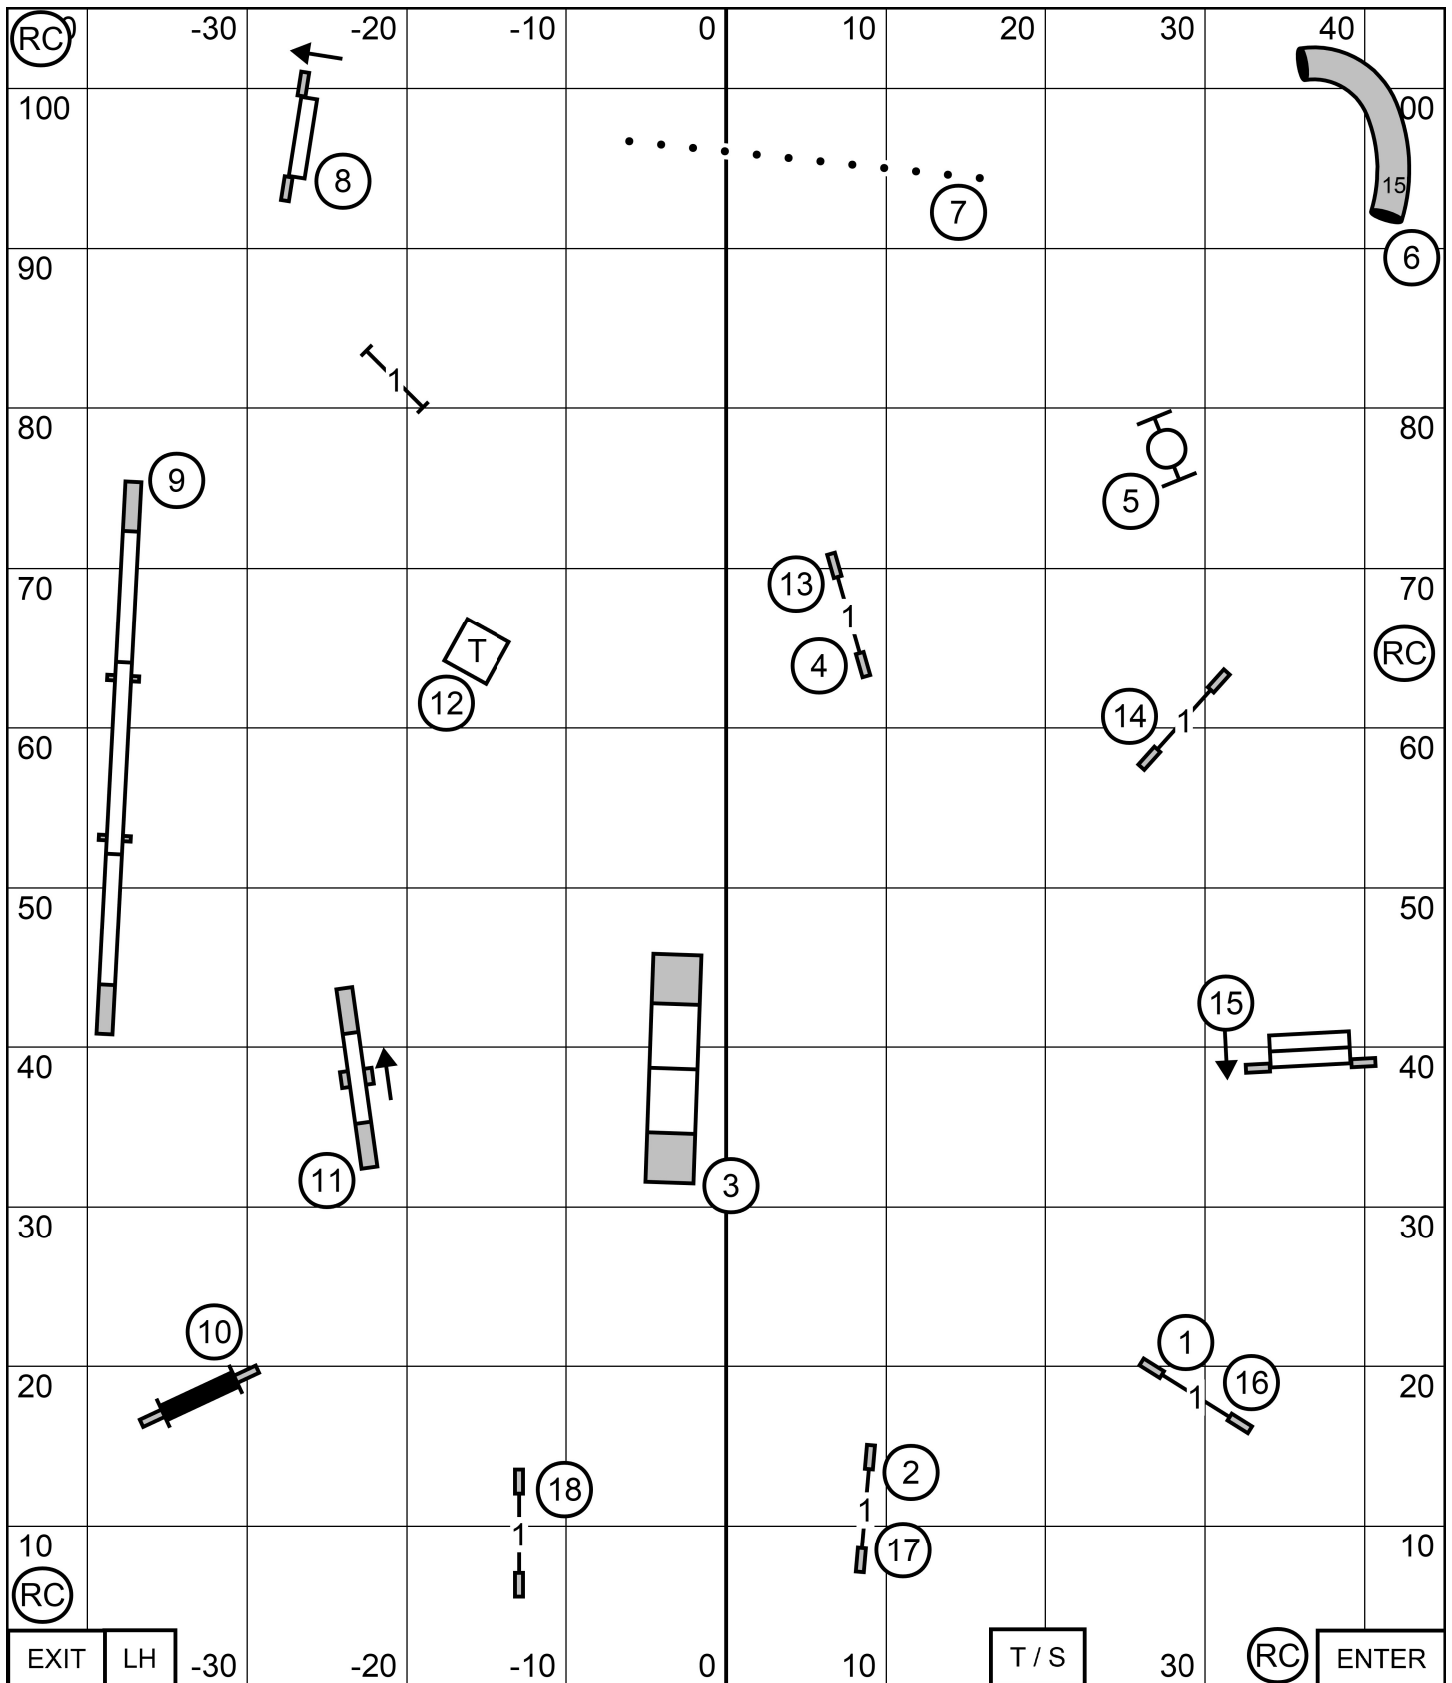

# Sunday Novice JWW

Novice JWW  
March 8, 2026

Next dog in after  
Weaves #10

Gateway Agility Club of Suburban  
St Louis Judge: Brian Brane

Novice Standard

Gateway Agility Club of Suburban St. Louis  
 March 8, 2026  
 Judge: Ross Johnson