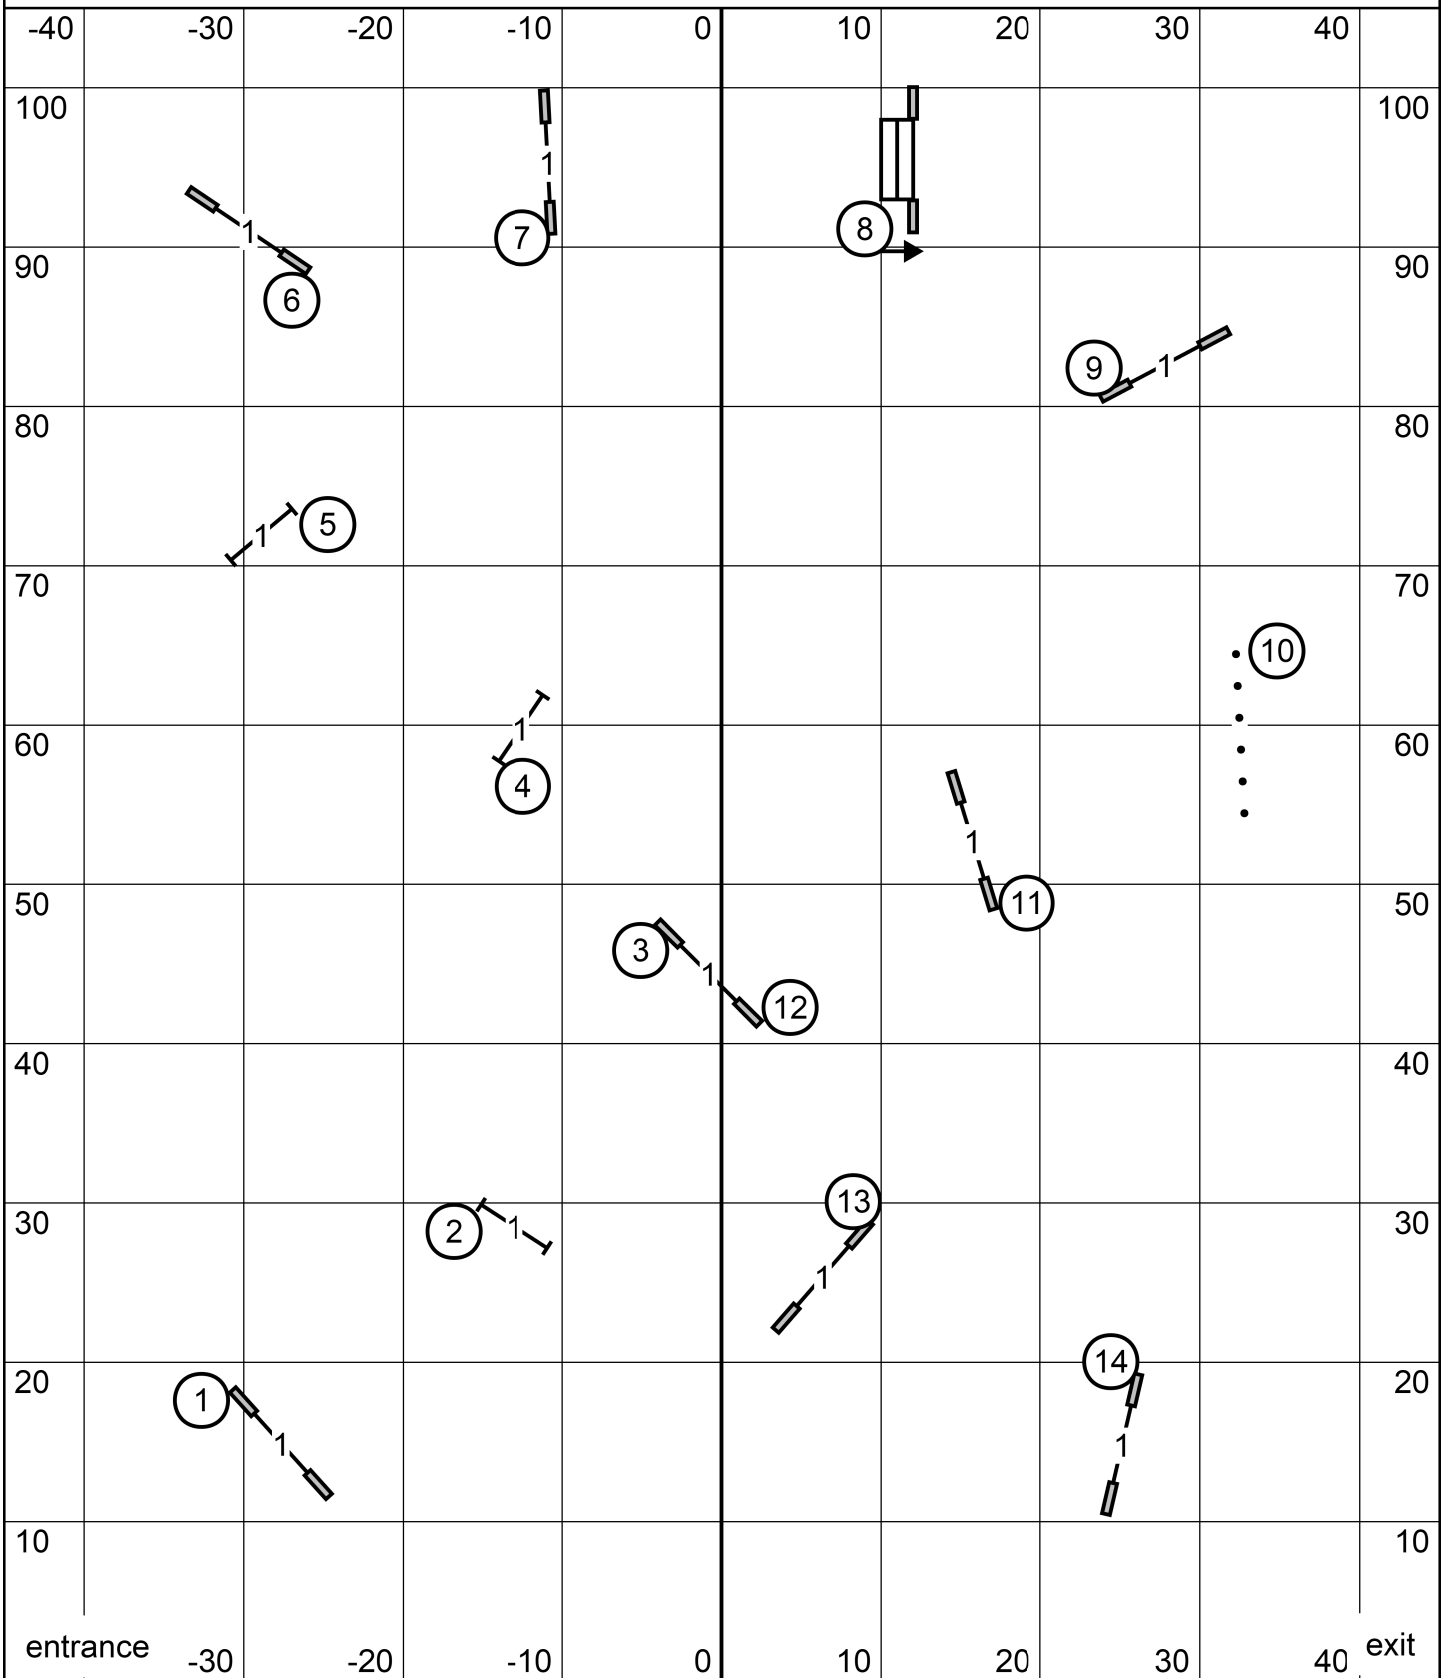

Sunday Novice JWW

Novice JWW
March 8, 2026

Next dog in after
Weaves #10

Gateway Agility Club of Suburban
St Louis Judge: Brian Brane