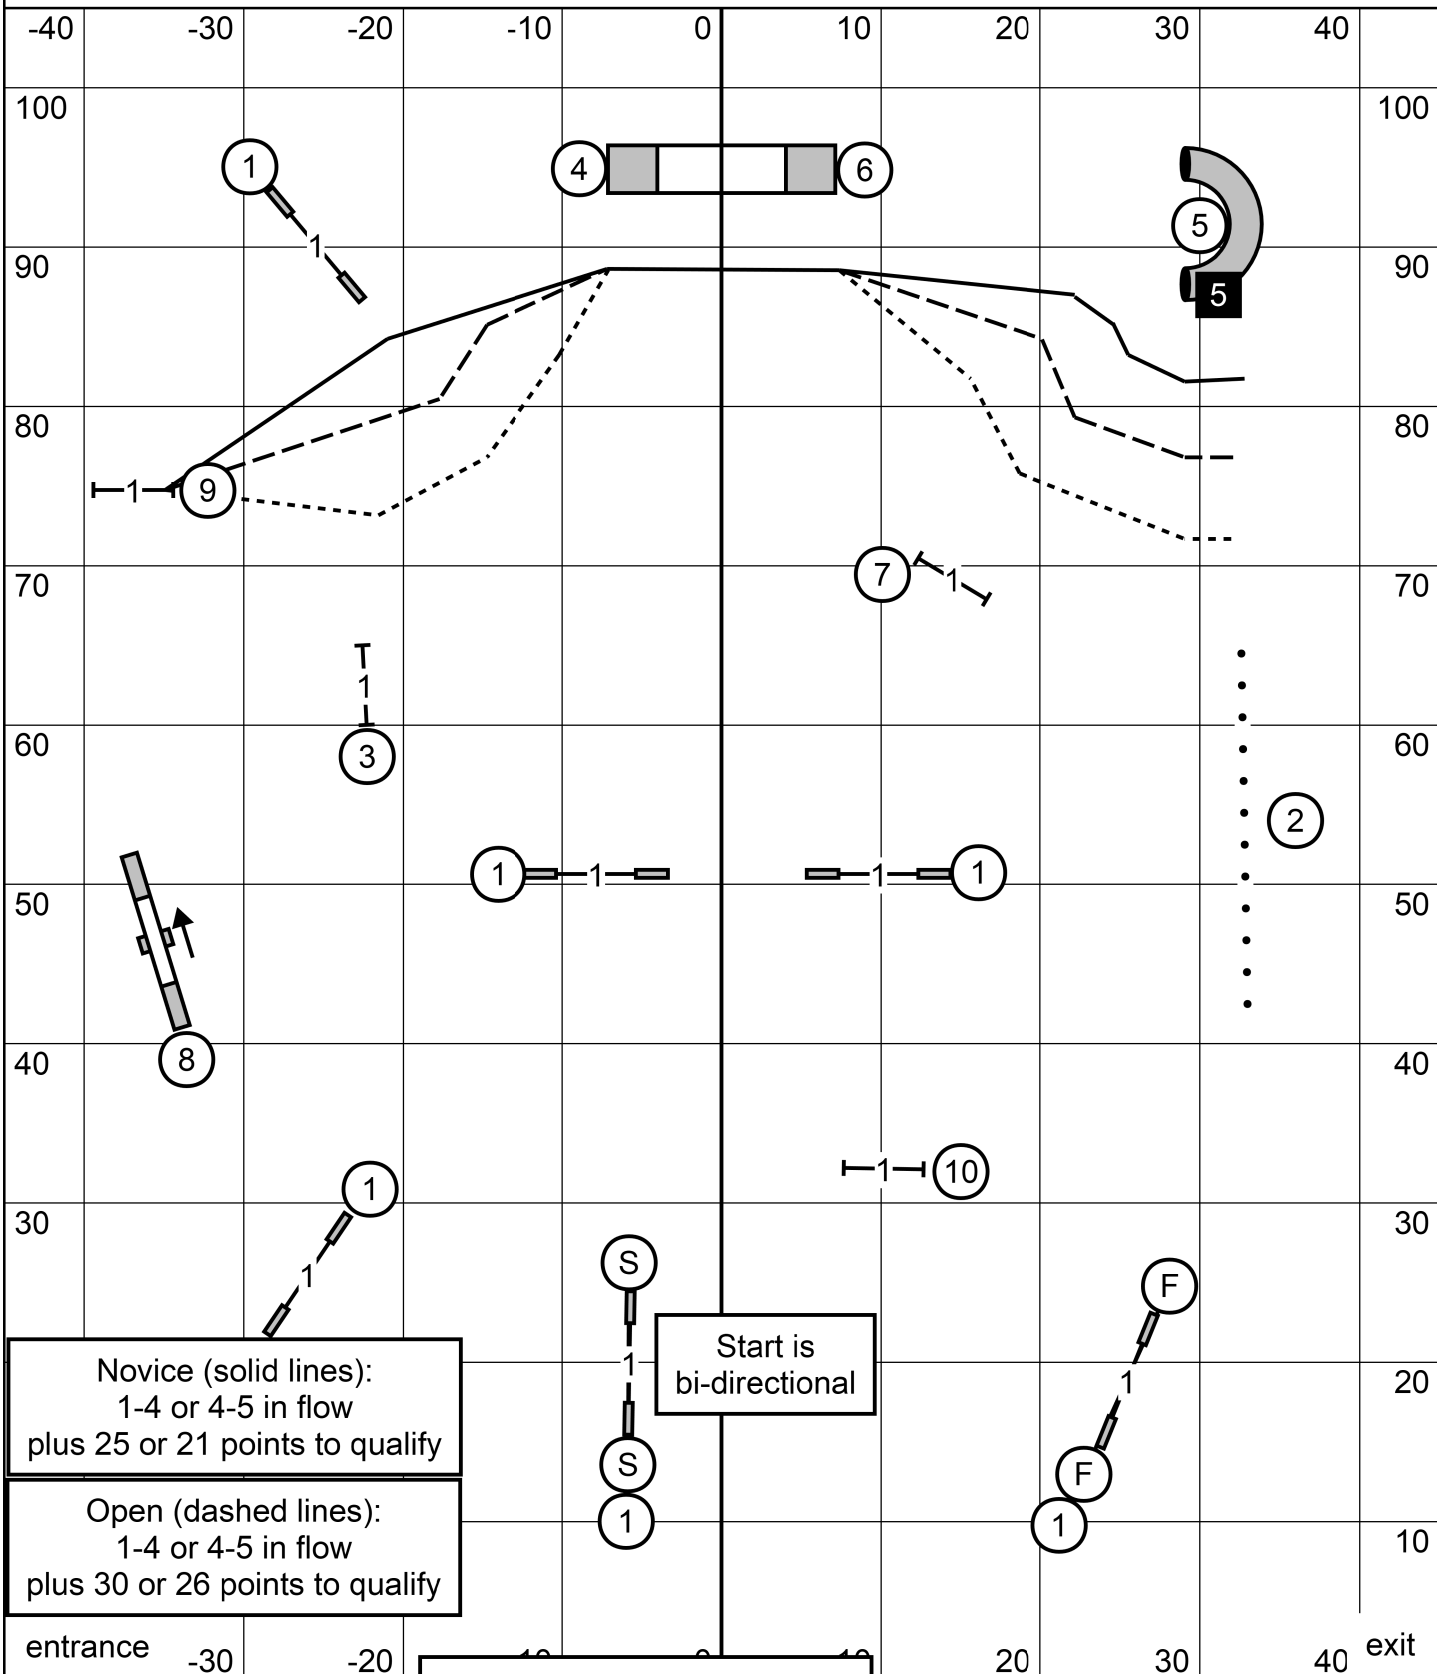

# Sunday Ex/M/Open/Novice FAST

Novice (solid lines):  
1-4 or 4-5 in flow  
plus 25 or 21 points to qualify

Open (dashed lines):  
1-4 or 4-5 in flow  
plus 30 or 26 points to qualify

Start is  
bi-directional