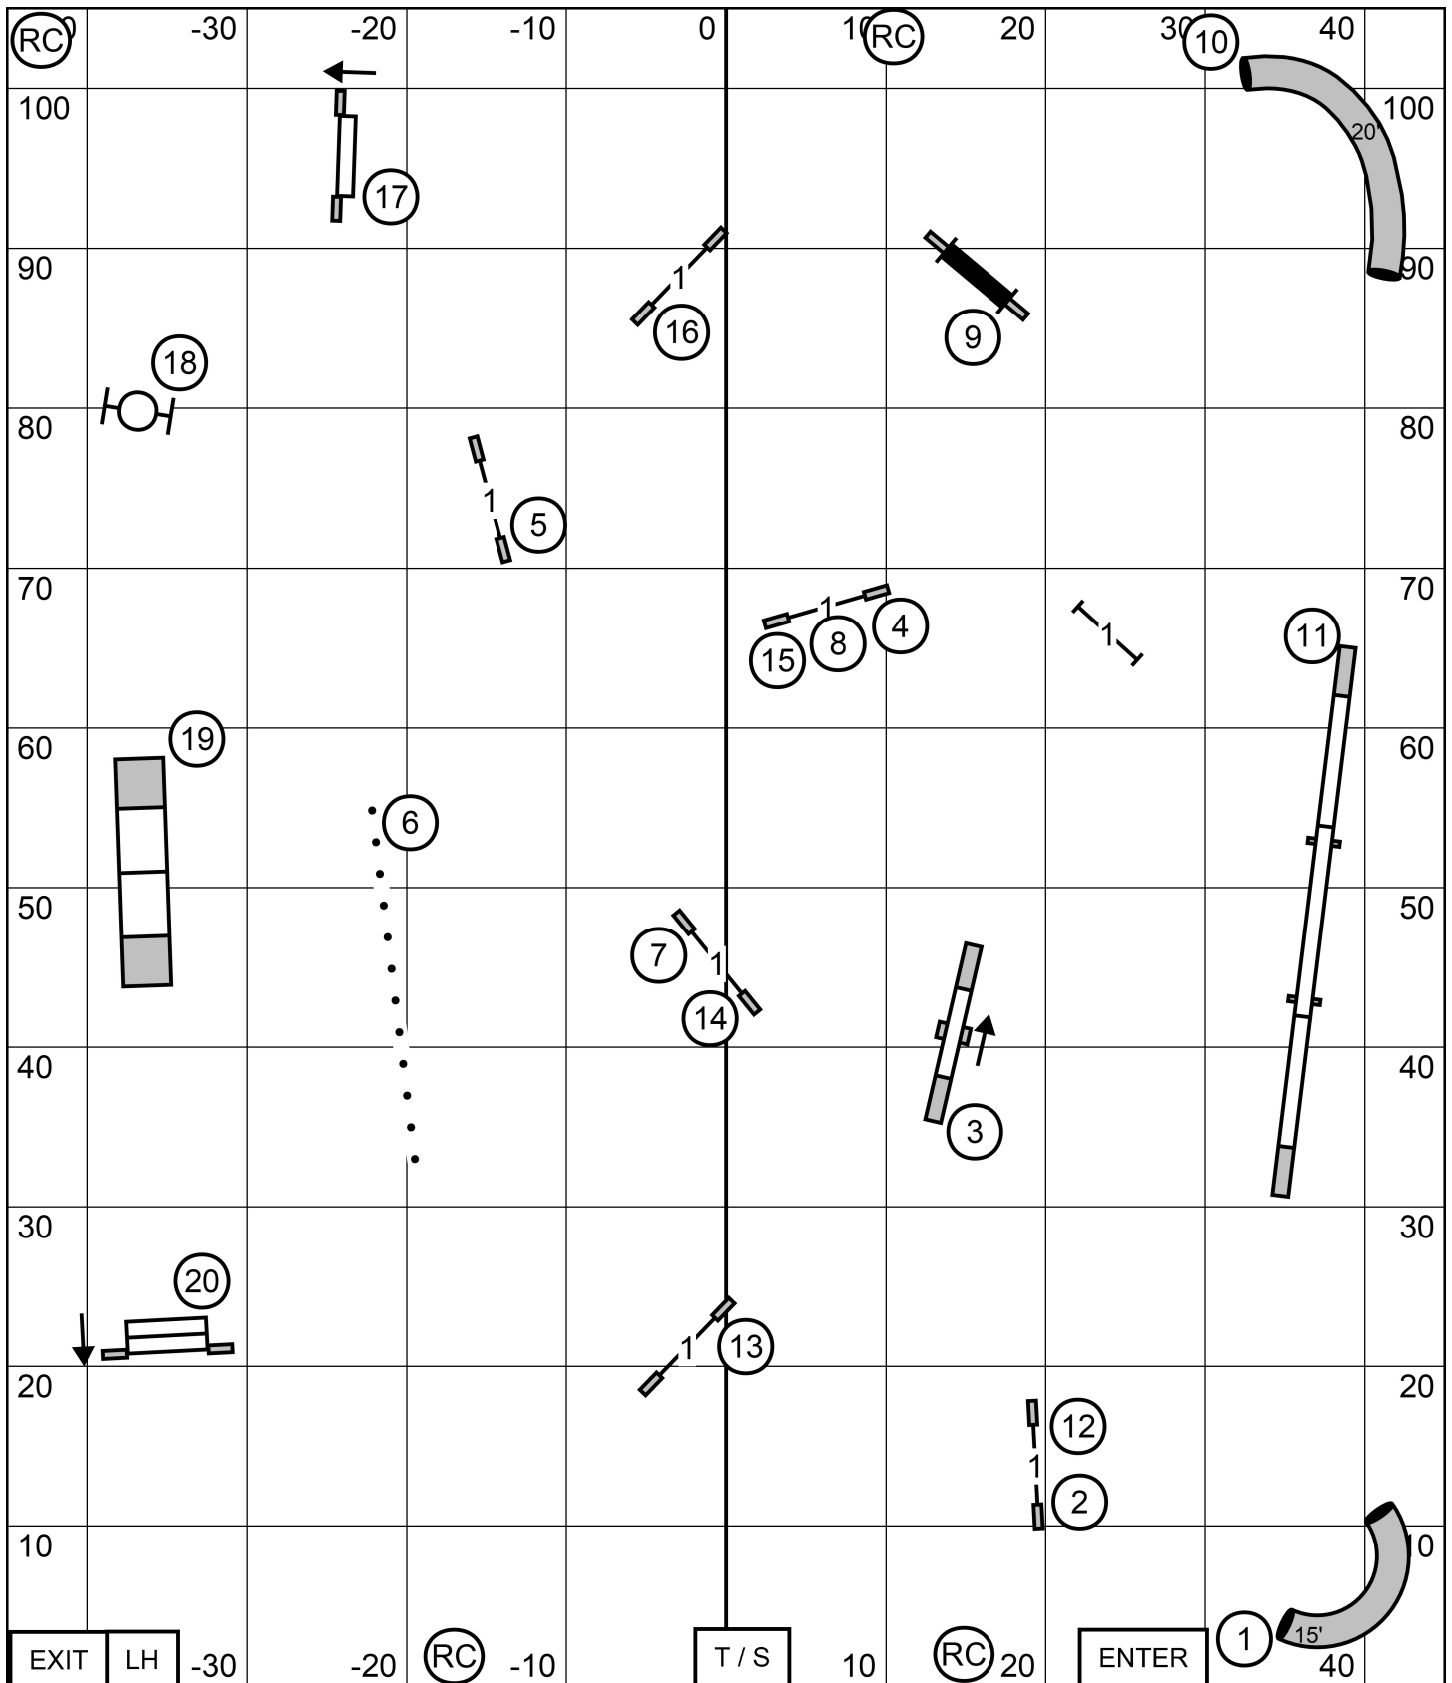

Master/Excellent
Standard

Gateway Agility Club of Suburban St. Louis
March 6, 2026
Judge: Ross Johnson