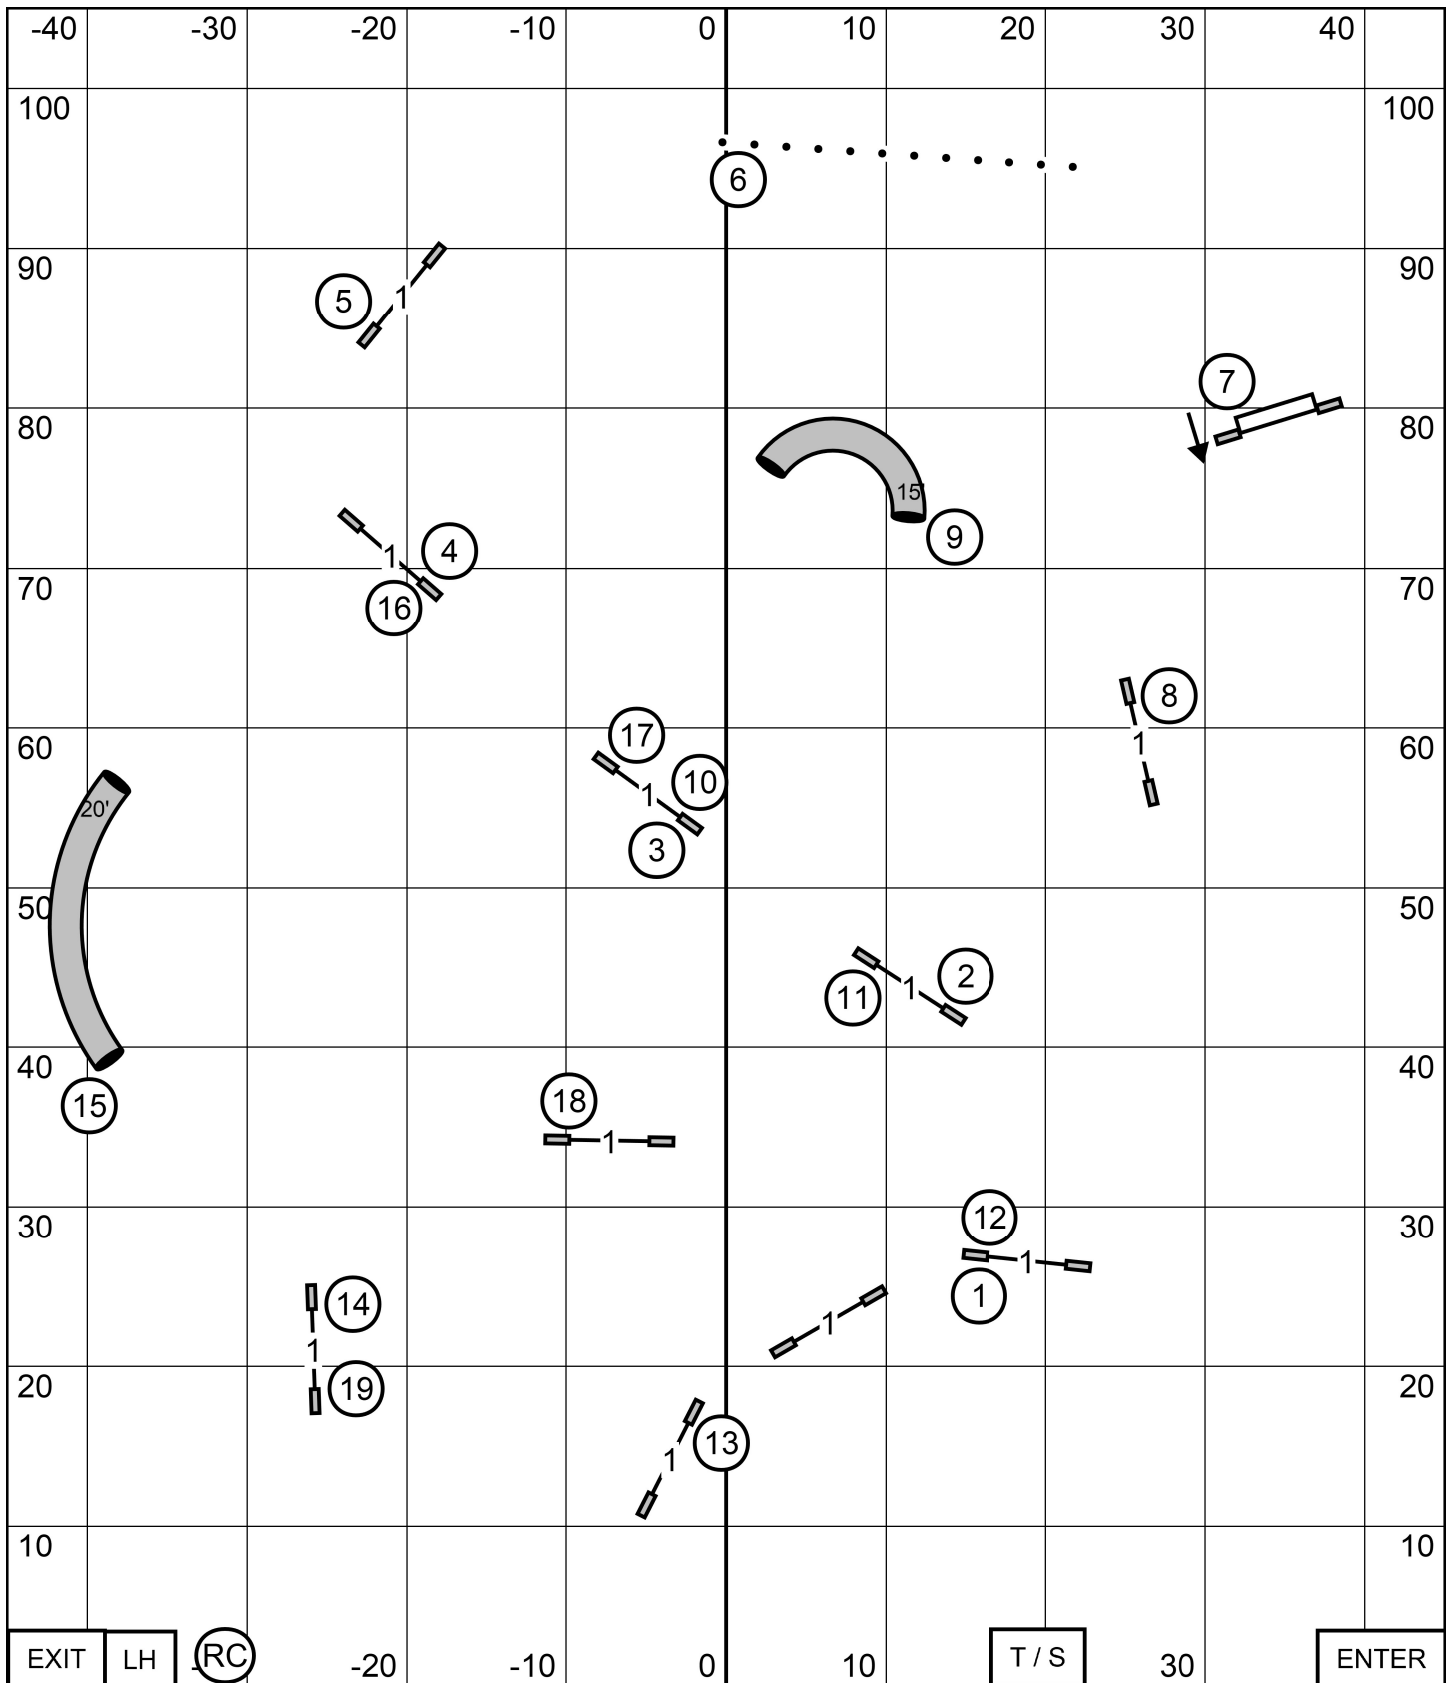

Gateway Agility Club of Suburban St. Louis  
March 7, 2026  
Judge: Ross Johnson

EXIT LH (RC) -20 -10 0 10 T/S 30 ENTER

Premier JWW

Gateway Agility Club of Suburban St. Louis  
 March 7, 2026  
 Judge: Ross Johnson