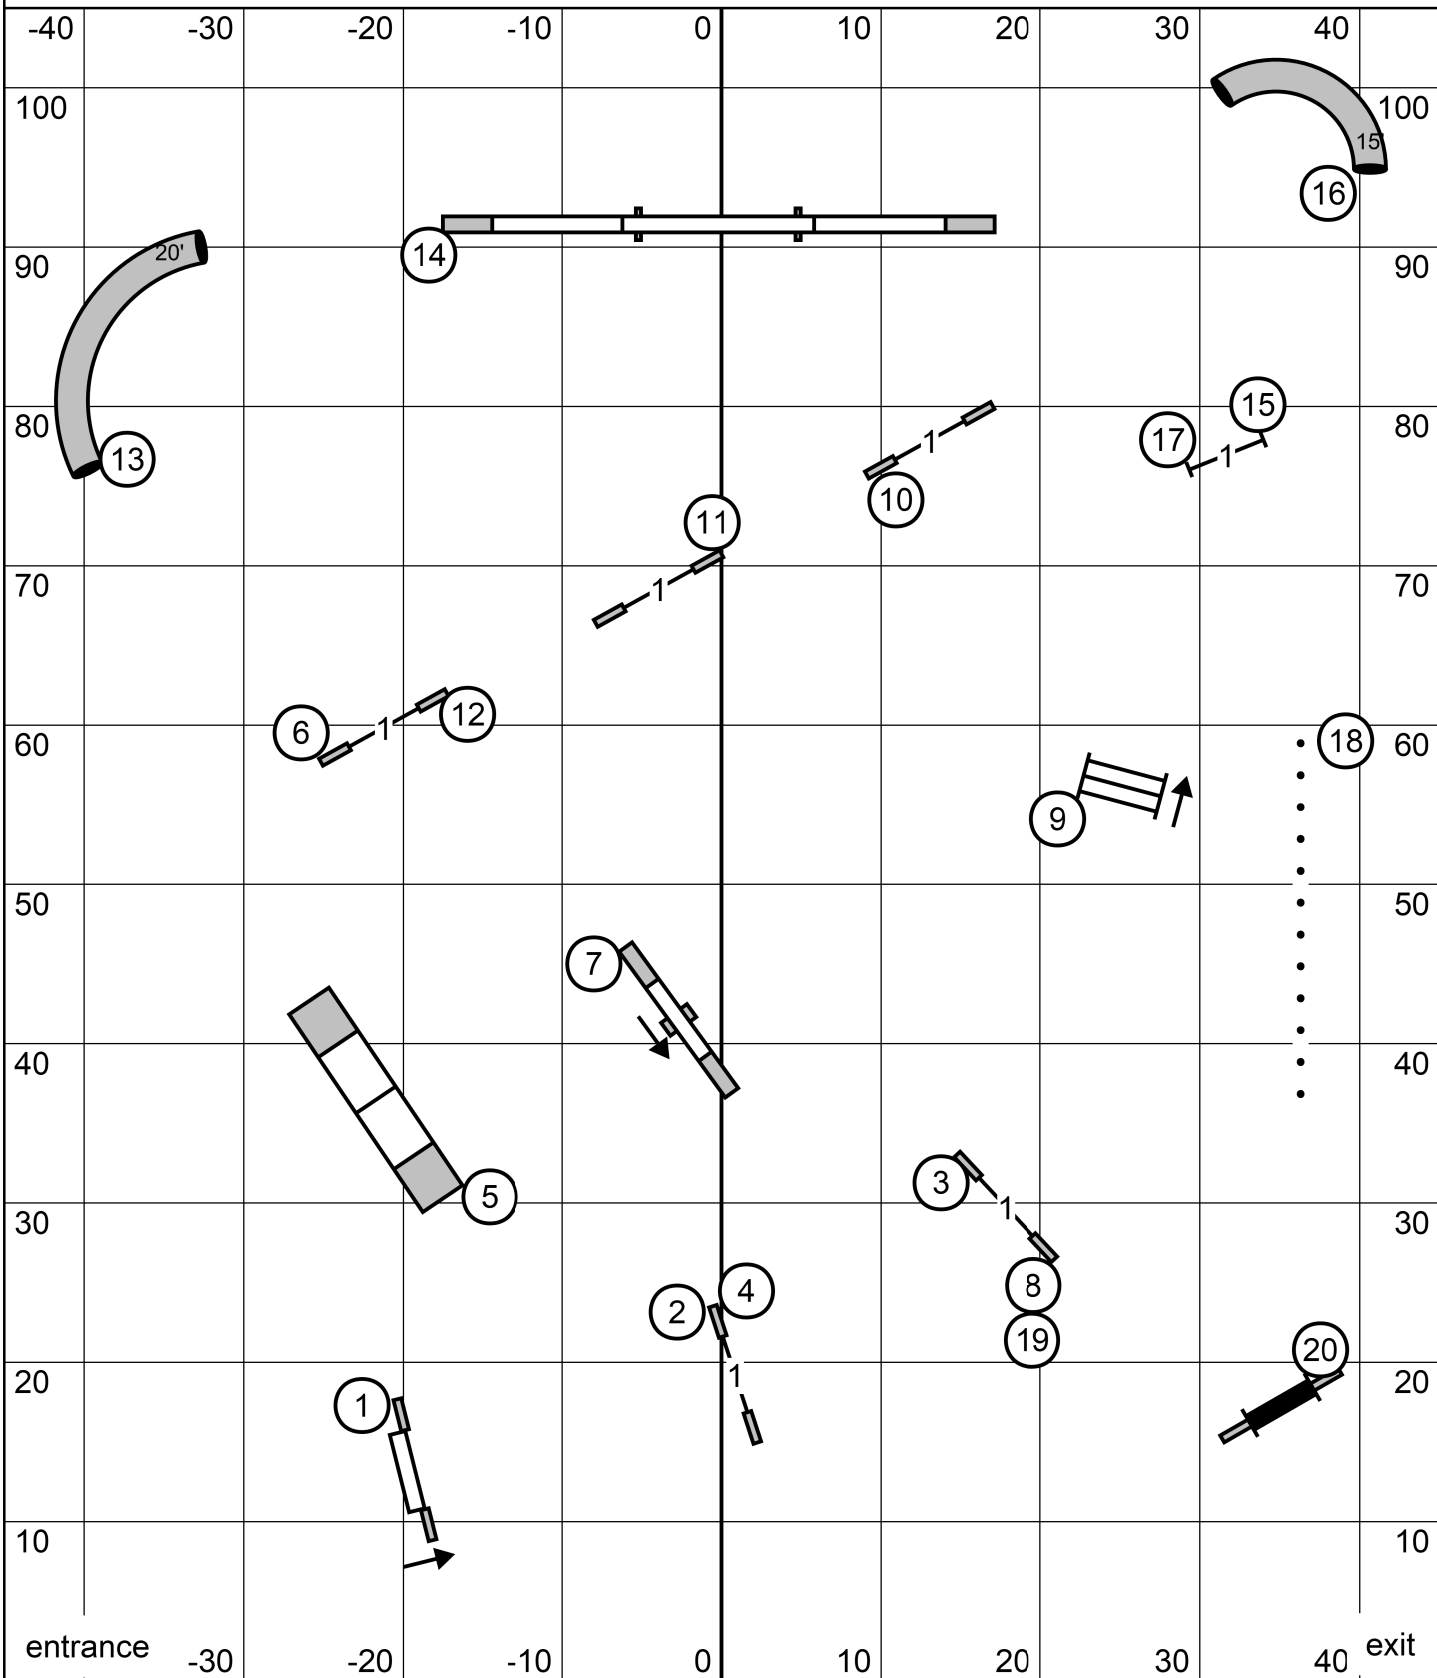

Saturday Premier STD

Premier STD
March 7, 2026

Next dog in after
Tunnel #16

Gateway Agility Club of Suburban
St Louis Judge: Brian Brane