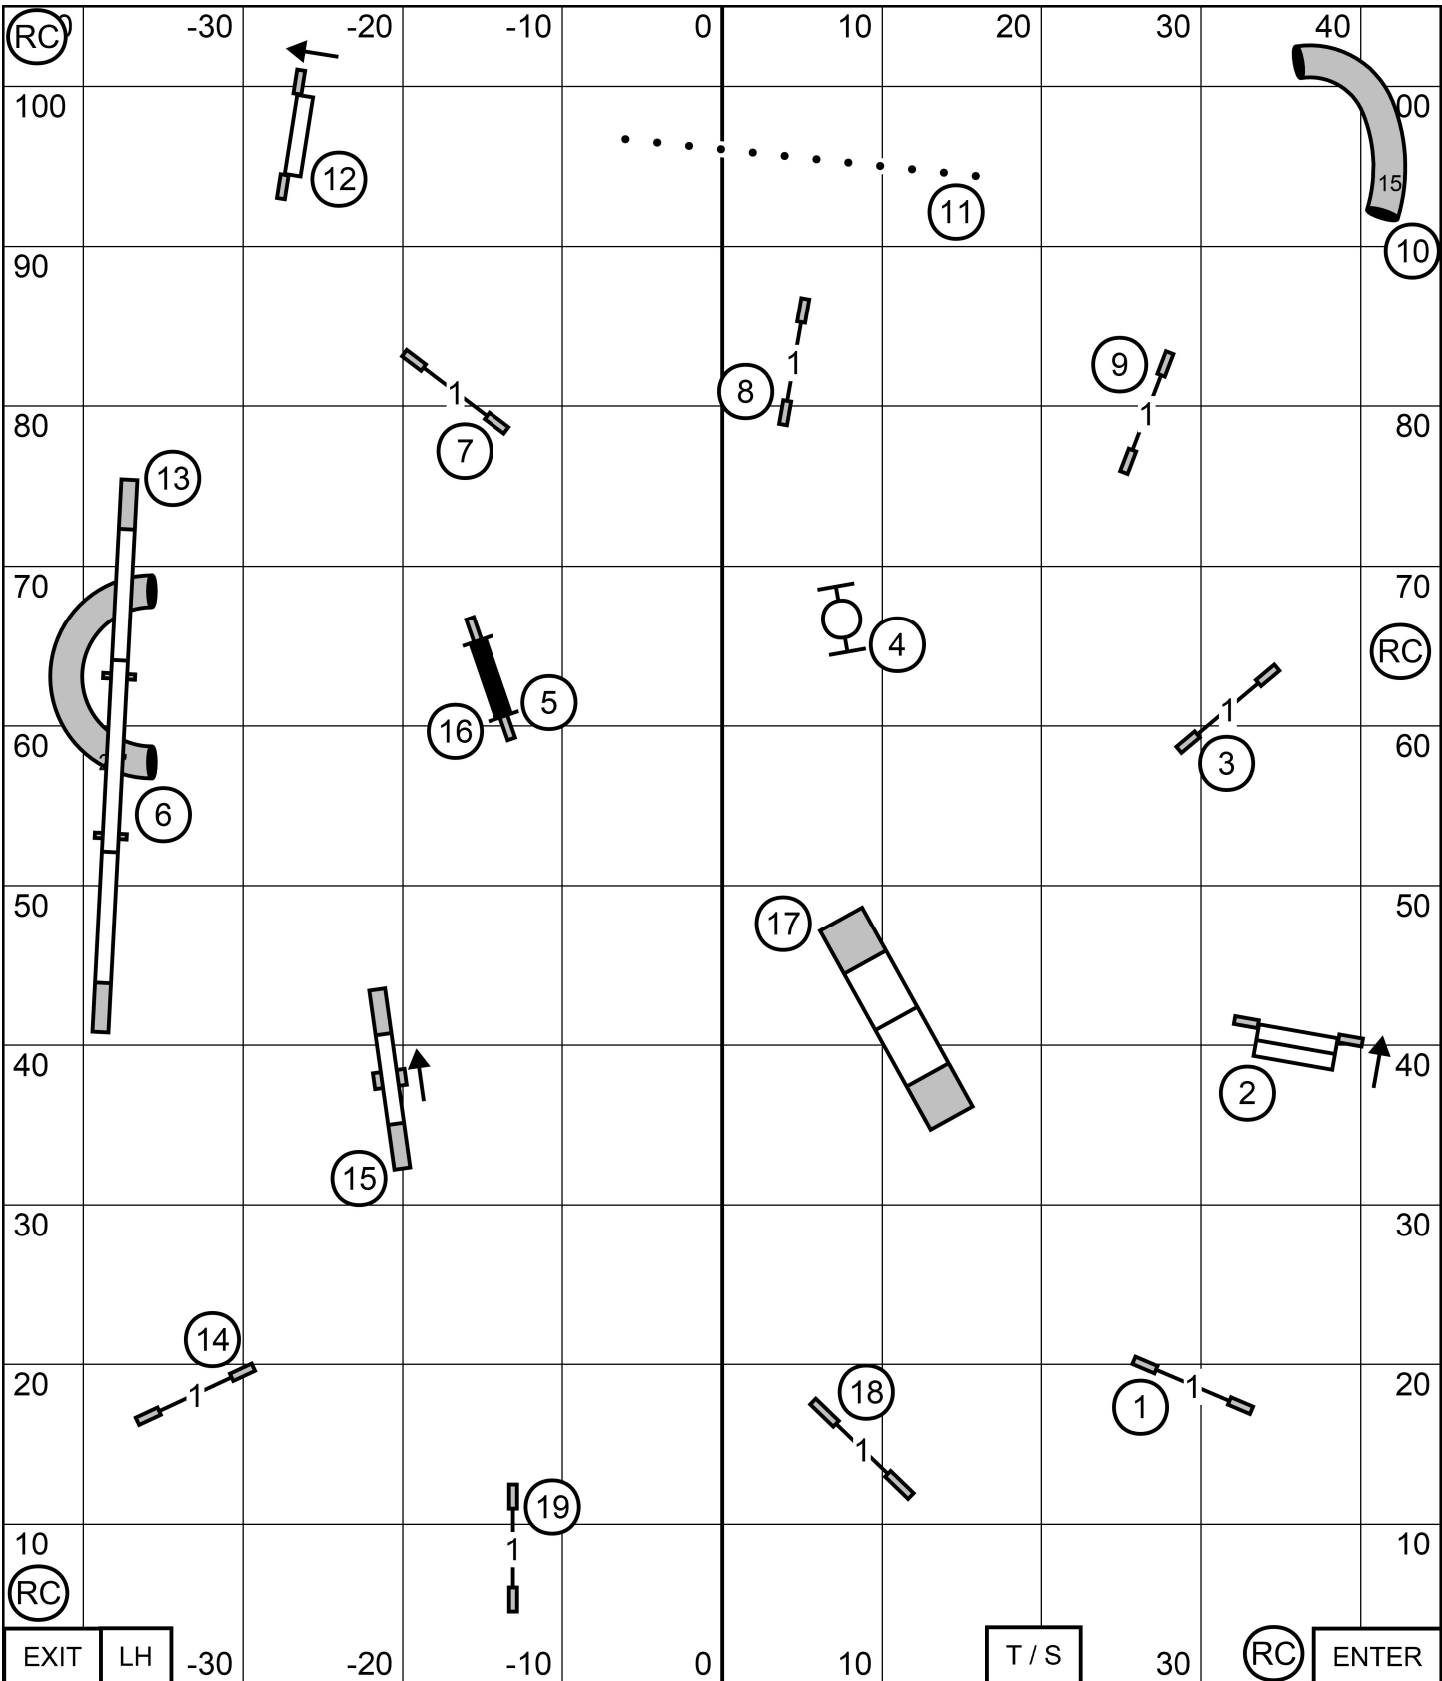

Master/Excellent
Standard

Gateway Agility Club of Suburban St. Louis
March 8, 2026
Judge: Ross Johnson