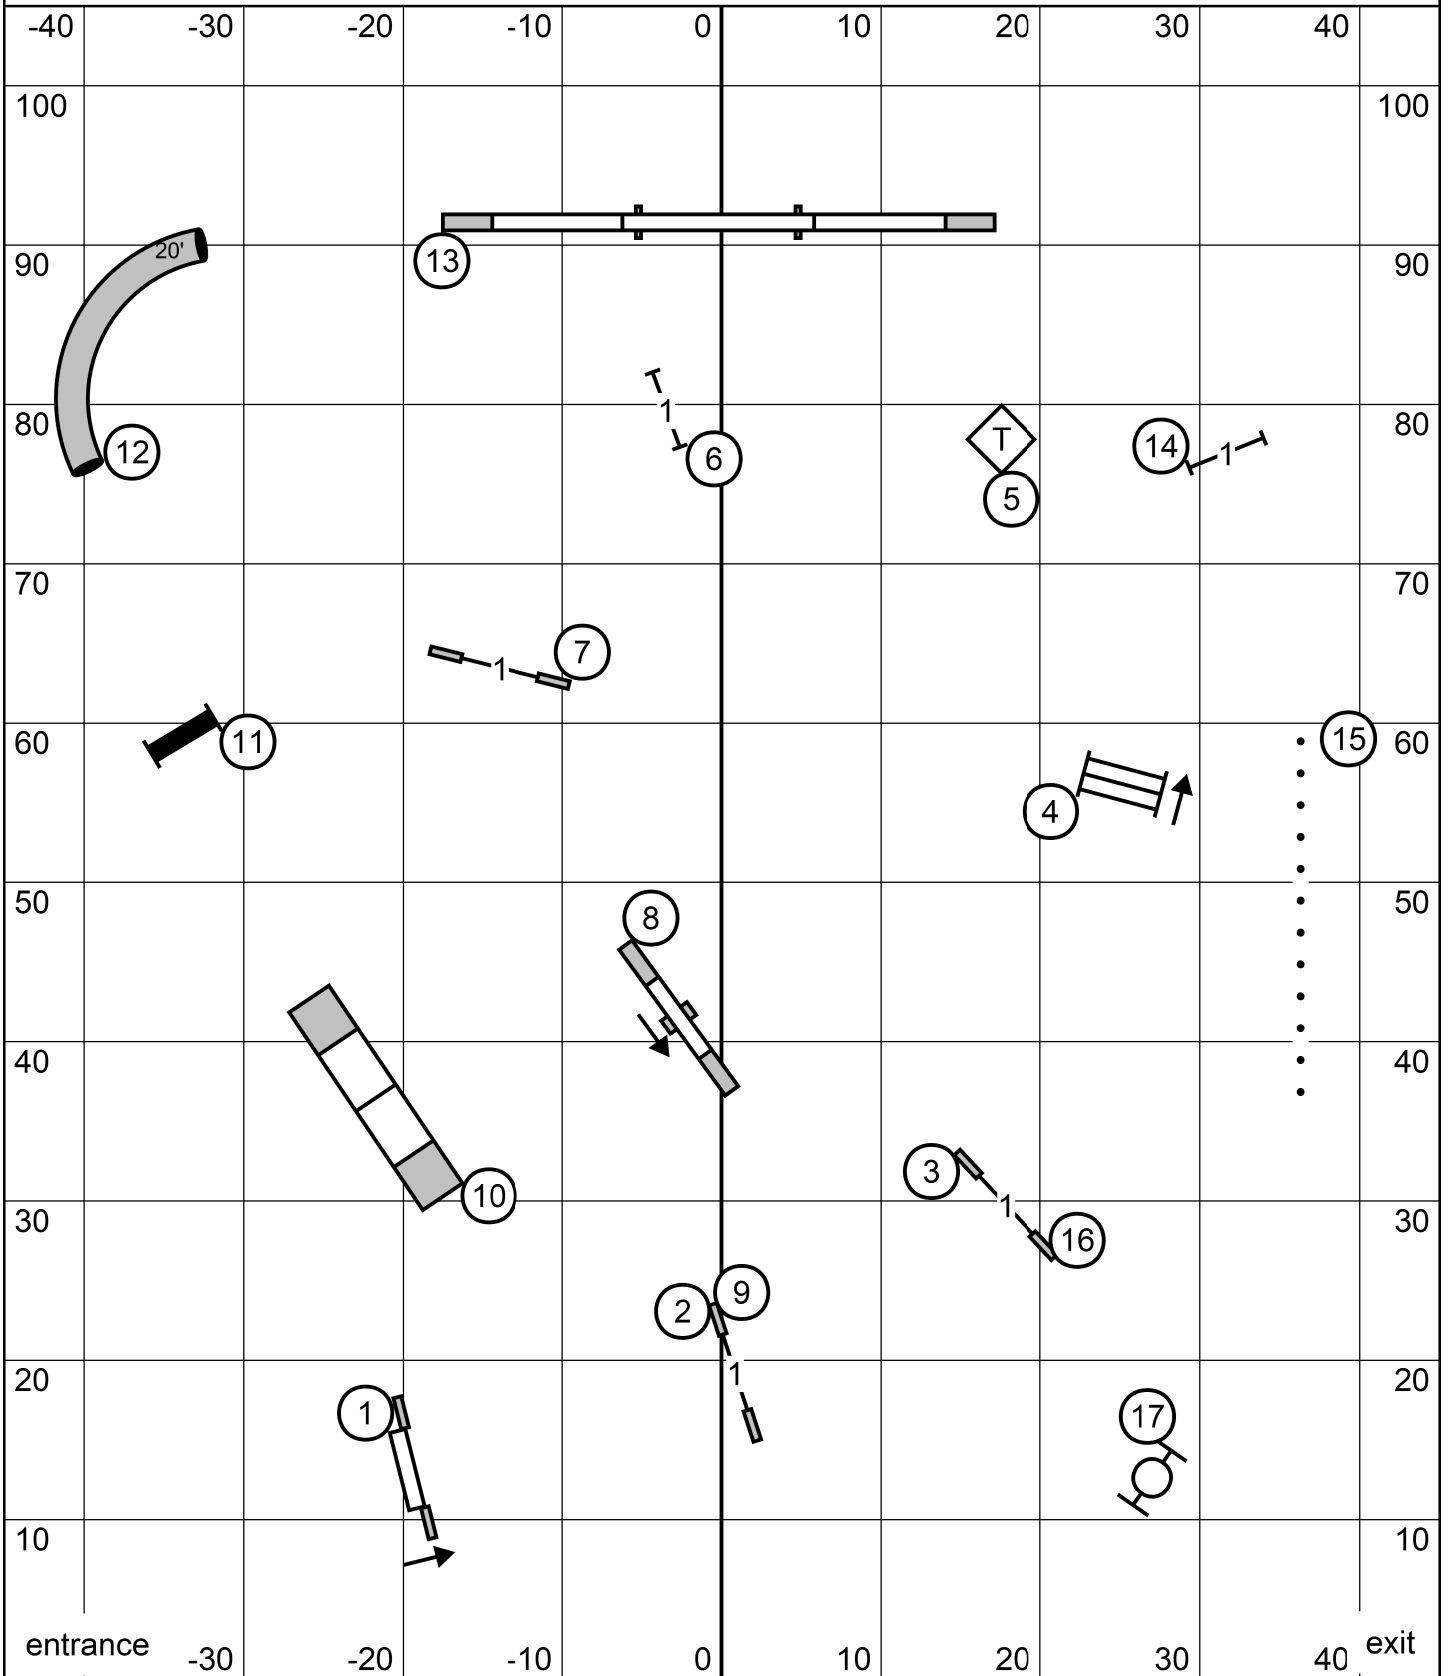

Saturday Open STD

Open STD
March 7, 2026

Next dog in after
Dogwalk #13

Gateway Agility Club of Suburban
St Louis Judge: Brian Brane