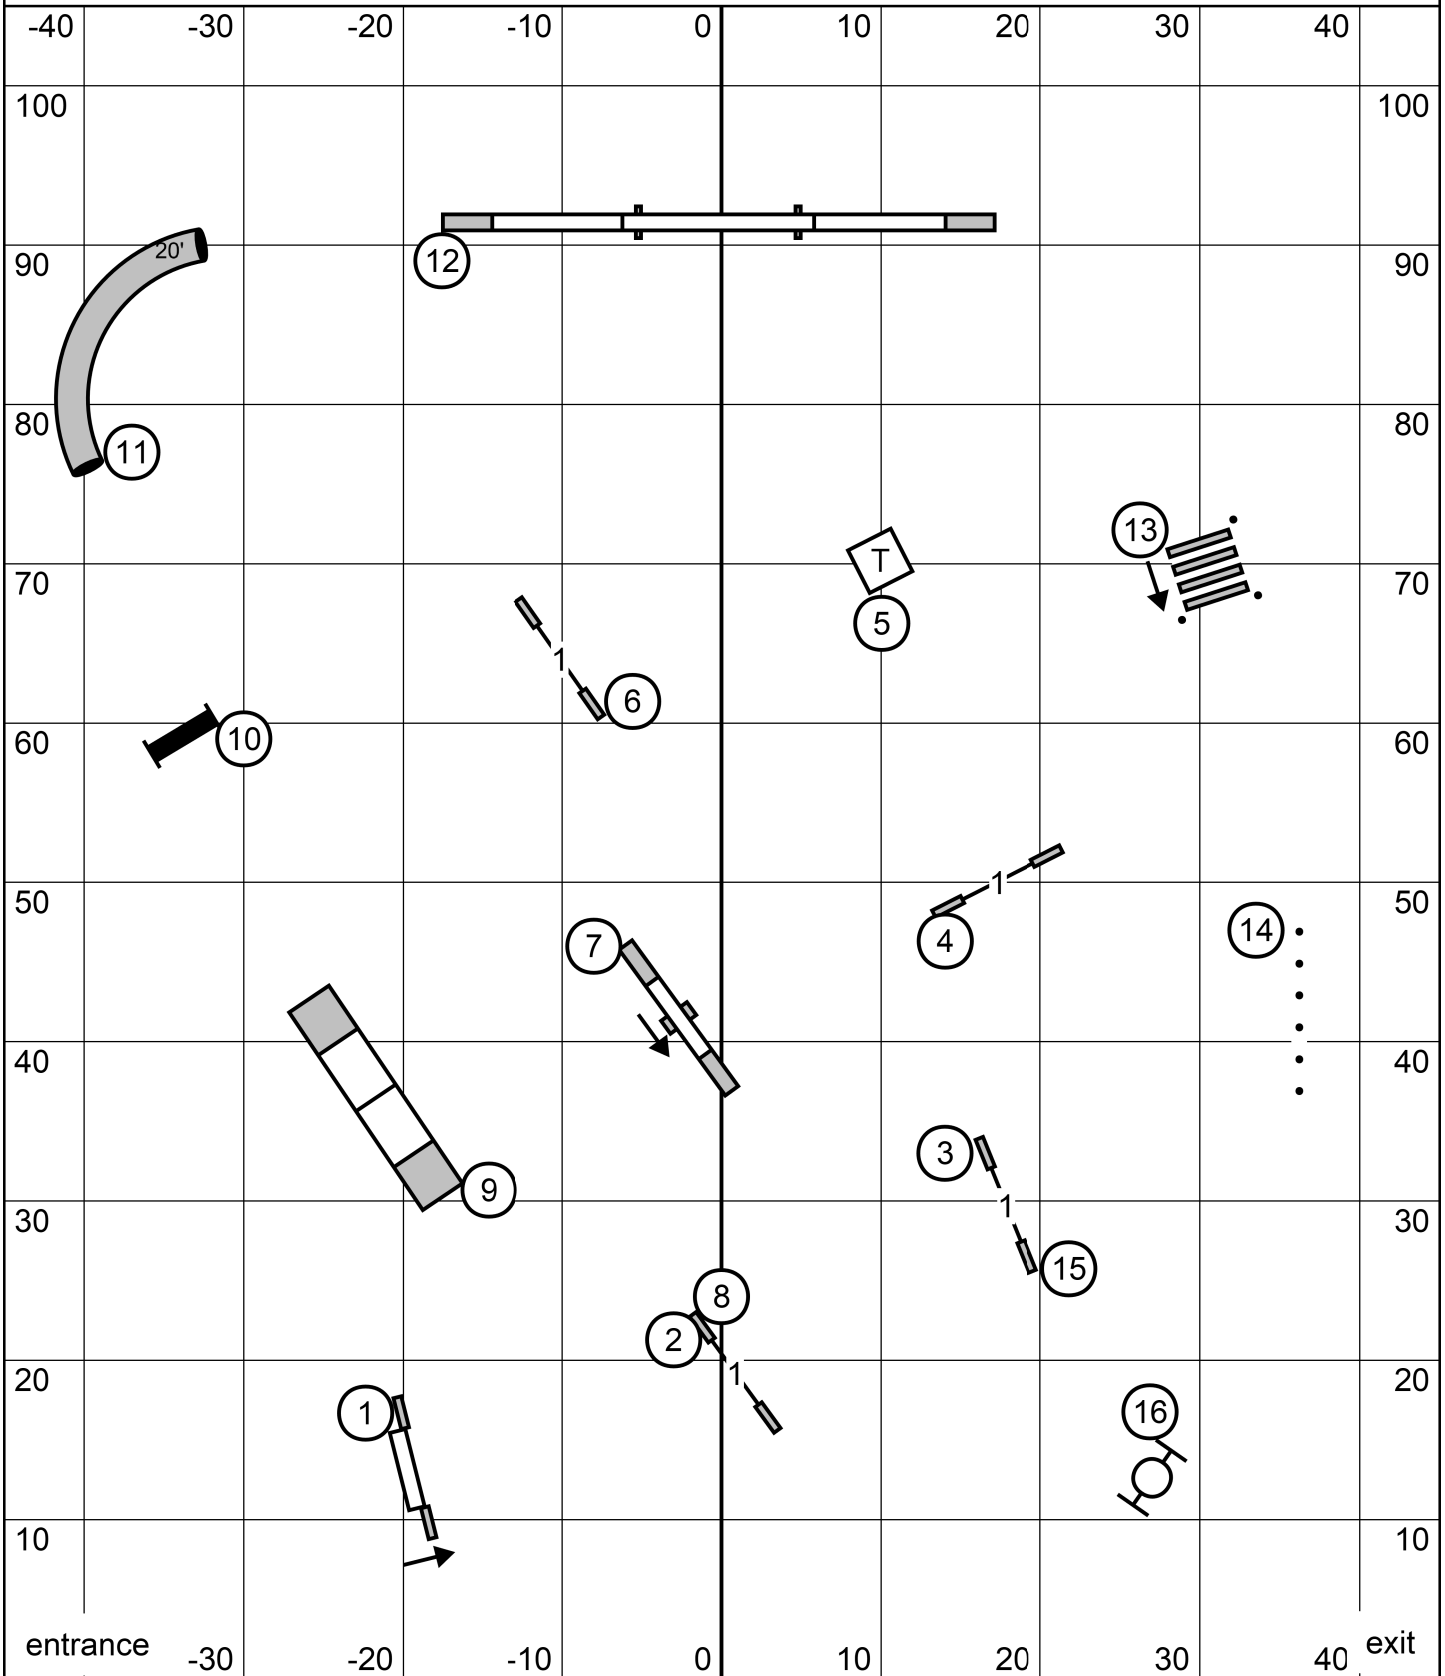

Saturday Novice STD

Novice STD
March 7, 2026

Next dog in after
Dogwalk #12

Gateway Agility Club of Suburban
St Louis Judge: Brian Brane