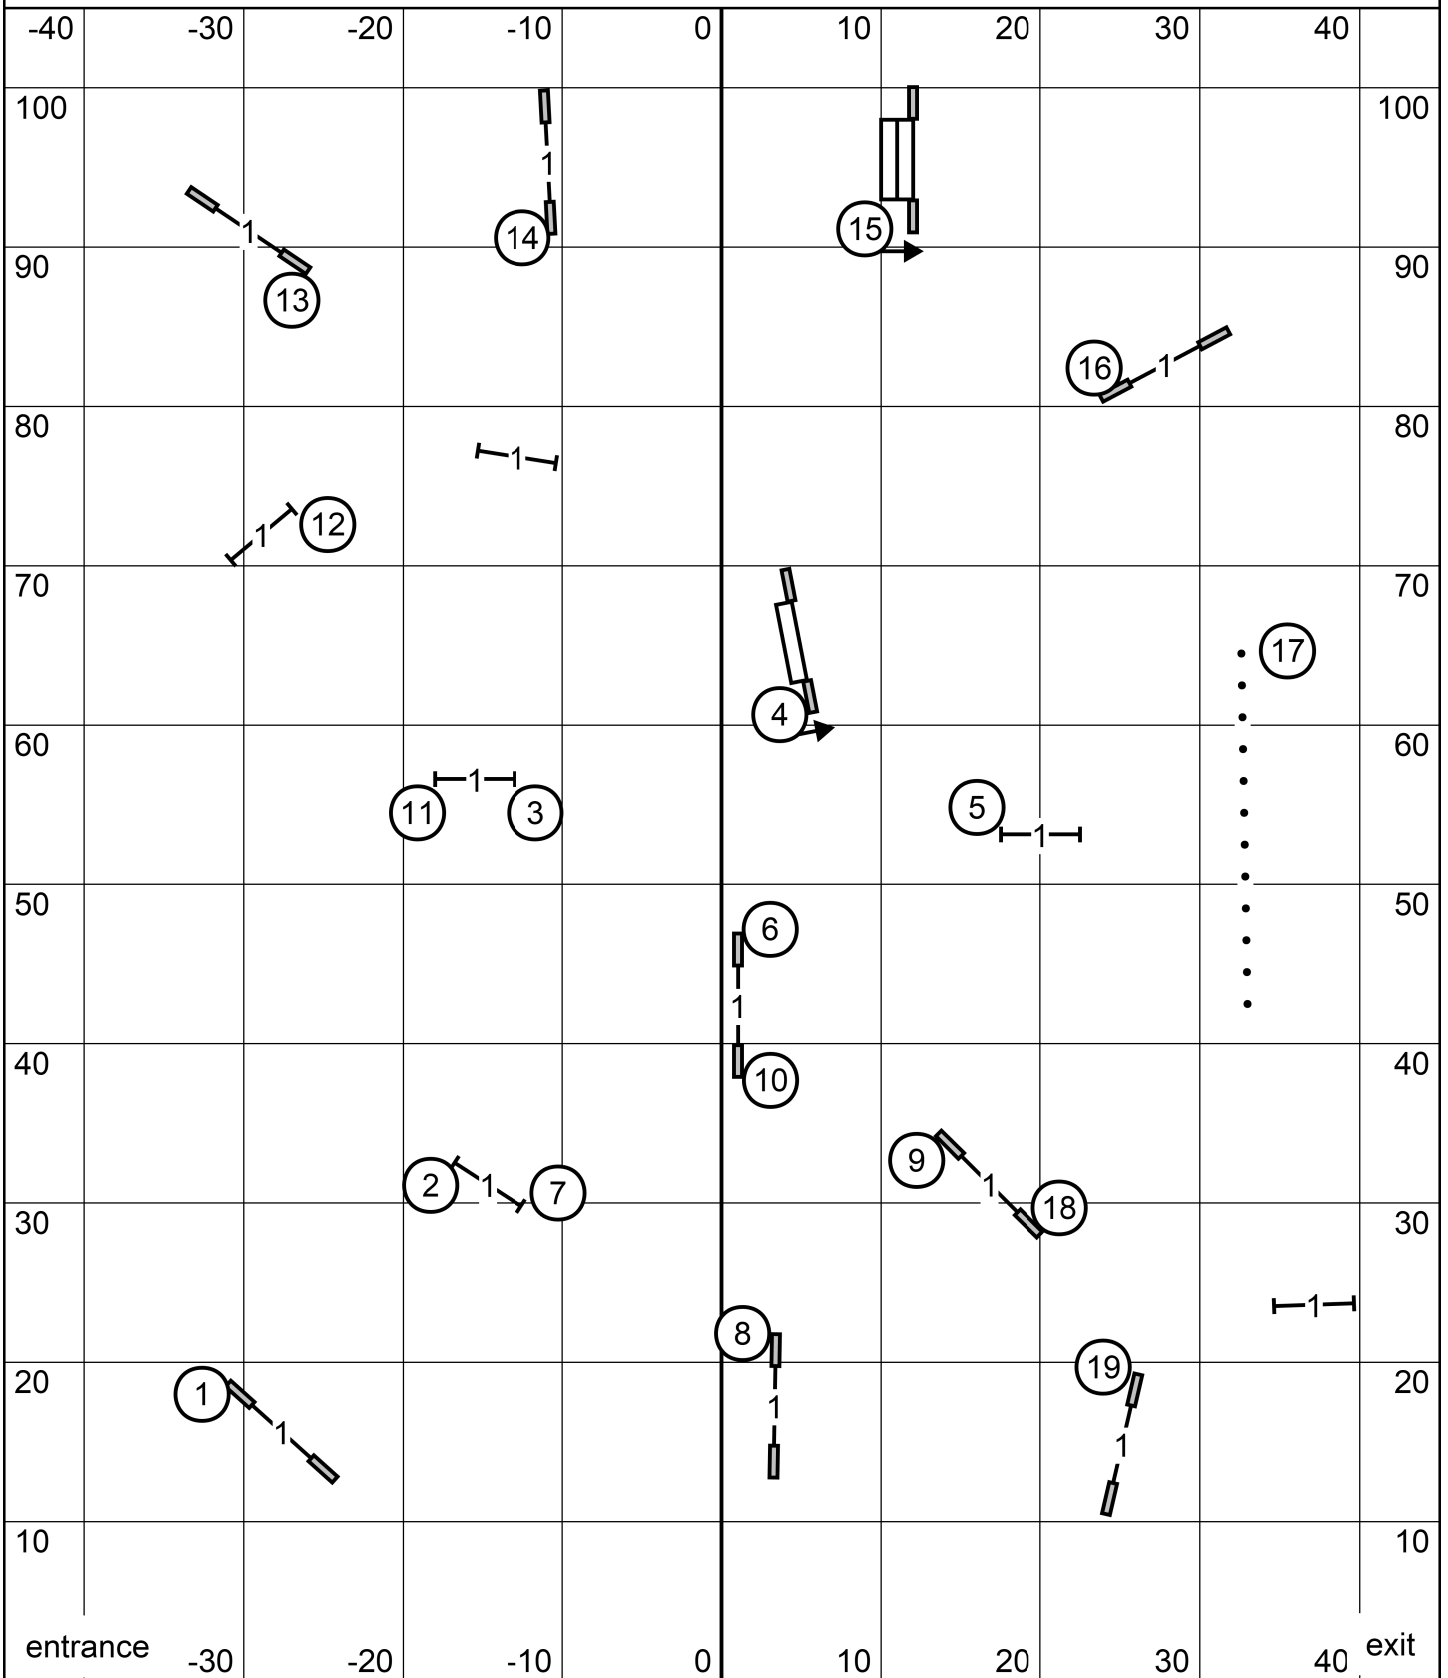

Sunday Excellent/Master JWW

Excellent/Master JWW
March 8, 2026

Next dog in after
Triple #15

Gateway Agility Club of Suburban
St Louis Judge: Brian Brane