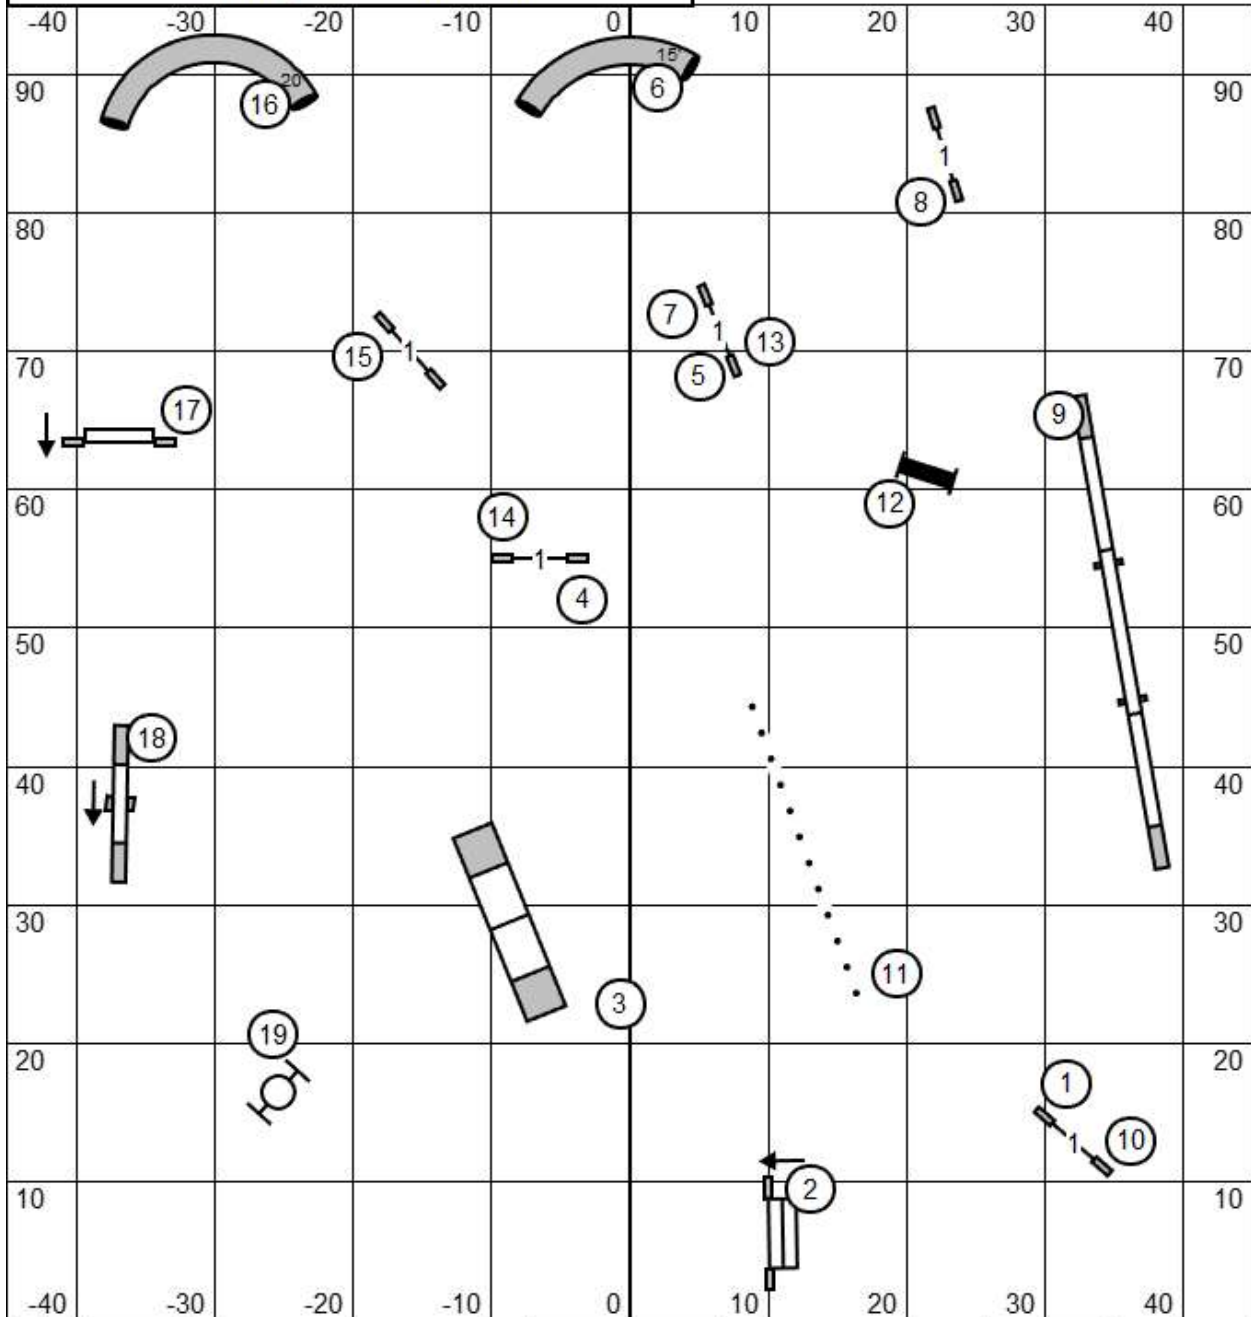

Tri-County Agility Club of Missouri
Saturday February 14, 2026 Westinn Kennel Building
Wentzville, MO Ben Gibbs

EX/MASTER STD

L	EXIT	Timer/Scribe		ENTER