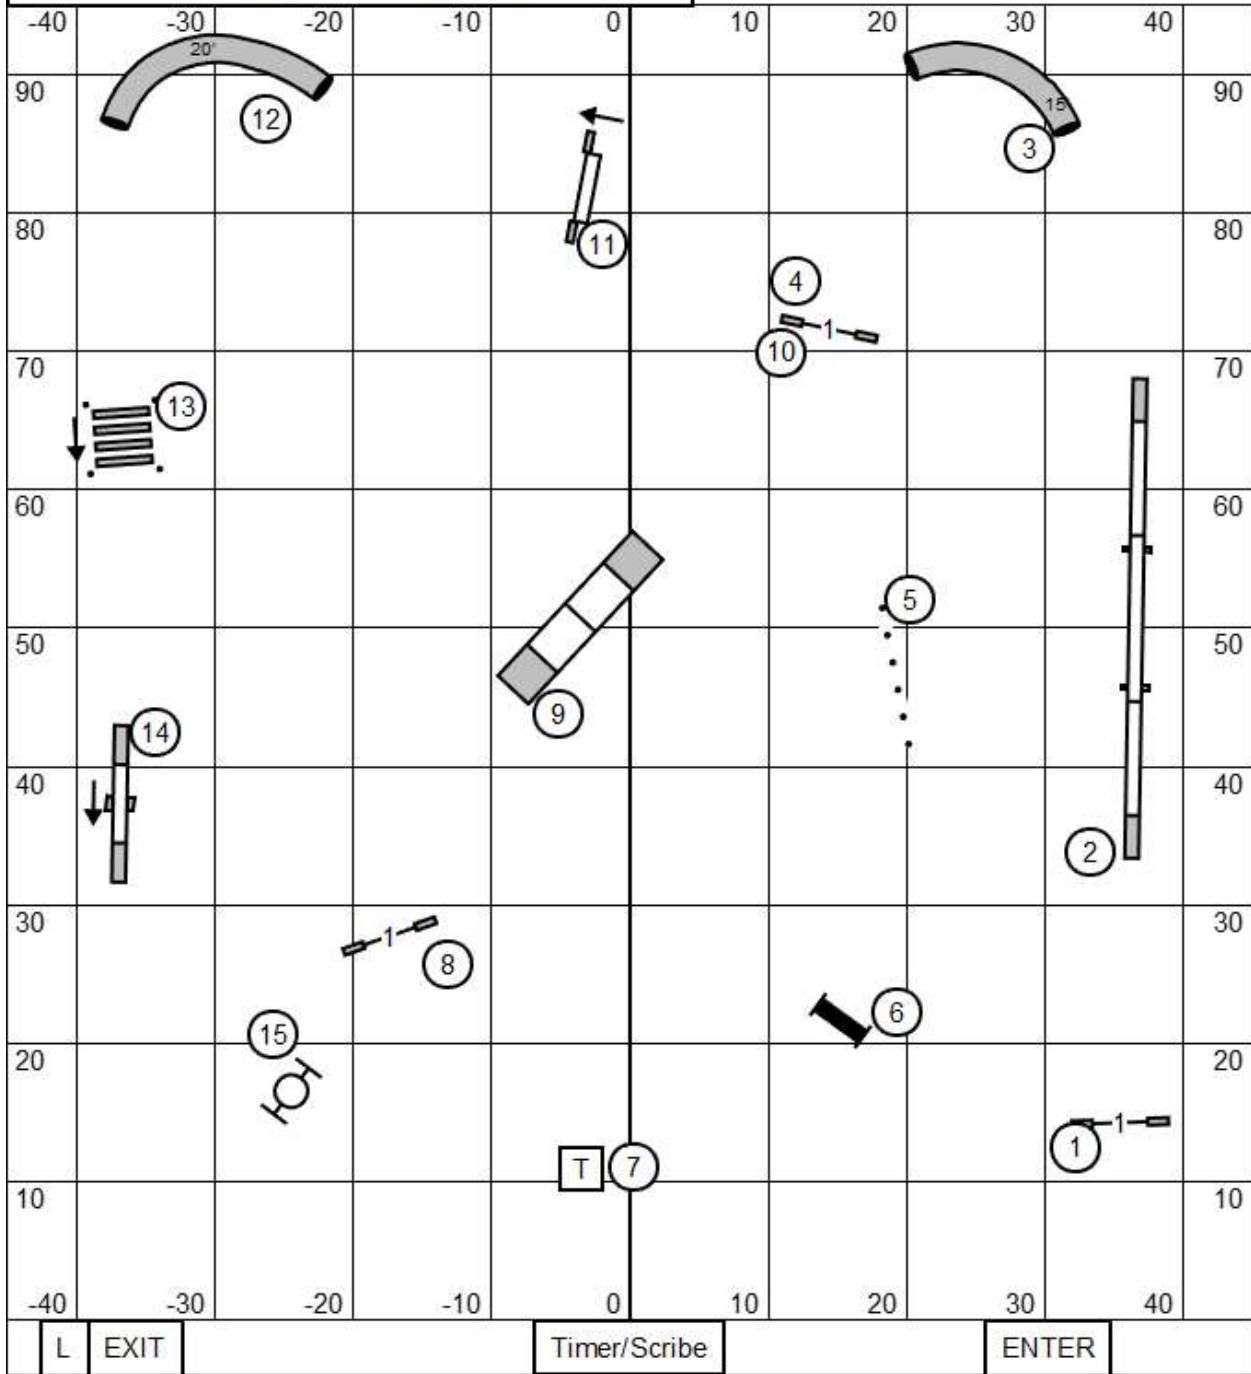

Tri-County Agility Club of Missouri
Saturday February 14, 2026 Westinn Kennel Building
Wentsville, MO Ben Gibbs

NOVICE STD