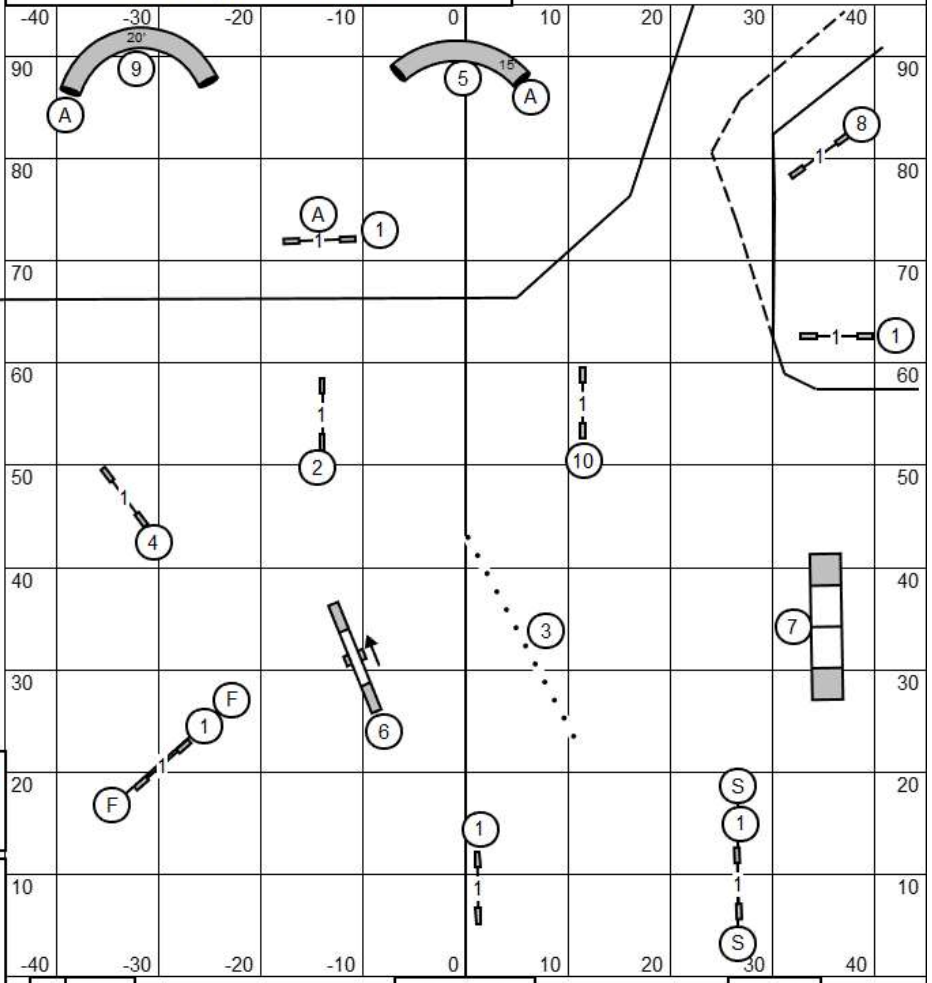

Ex/Master

Send
9A-1A-5A or 5A-1A-9A
60pts to Q
25Pts Needed in
Body of Course

OPEN

Send
8-1 or 1-8
DASHED LINE
55pts to Q
26pts Needed in
Body of Course

NOVICE

Send
8-1 or 1-8
IN FLOW
SOLID LINE
50pts to Q
21pts Needed in
Body of Course

Bi-Directional Start
You MUST take the
Start Jump To Begin
Your Run

Finish Jump is Bi-Directional
And 1PT BEFORE
THE BUZZER

4" Preferred = 41 sec.
8" Regular = 38 sec.
8" & 12" Preferred = 38 sec.
12" & 16" Regular = 35 sec.
16 & 20" Preferred = 35 sec.
20", 24" & 26" Regular = 32 sec.

Tri-County Agility Club of Missouri
Saturday February 14, 2026 Westinn Kennel Building
Wentsville, MO Ben Gibbs

**FAST EX/MASTER
OPEN NOVICE**

L EXIT Timer/Scribe ENTER