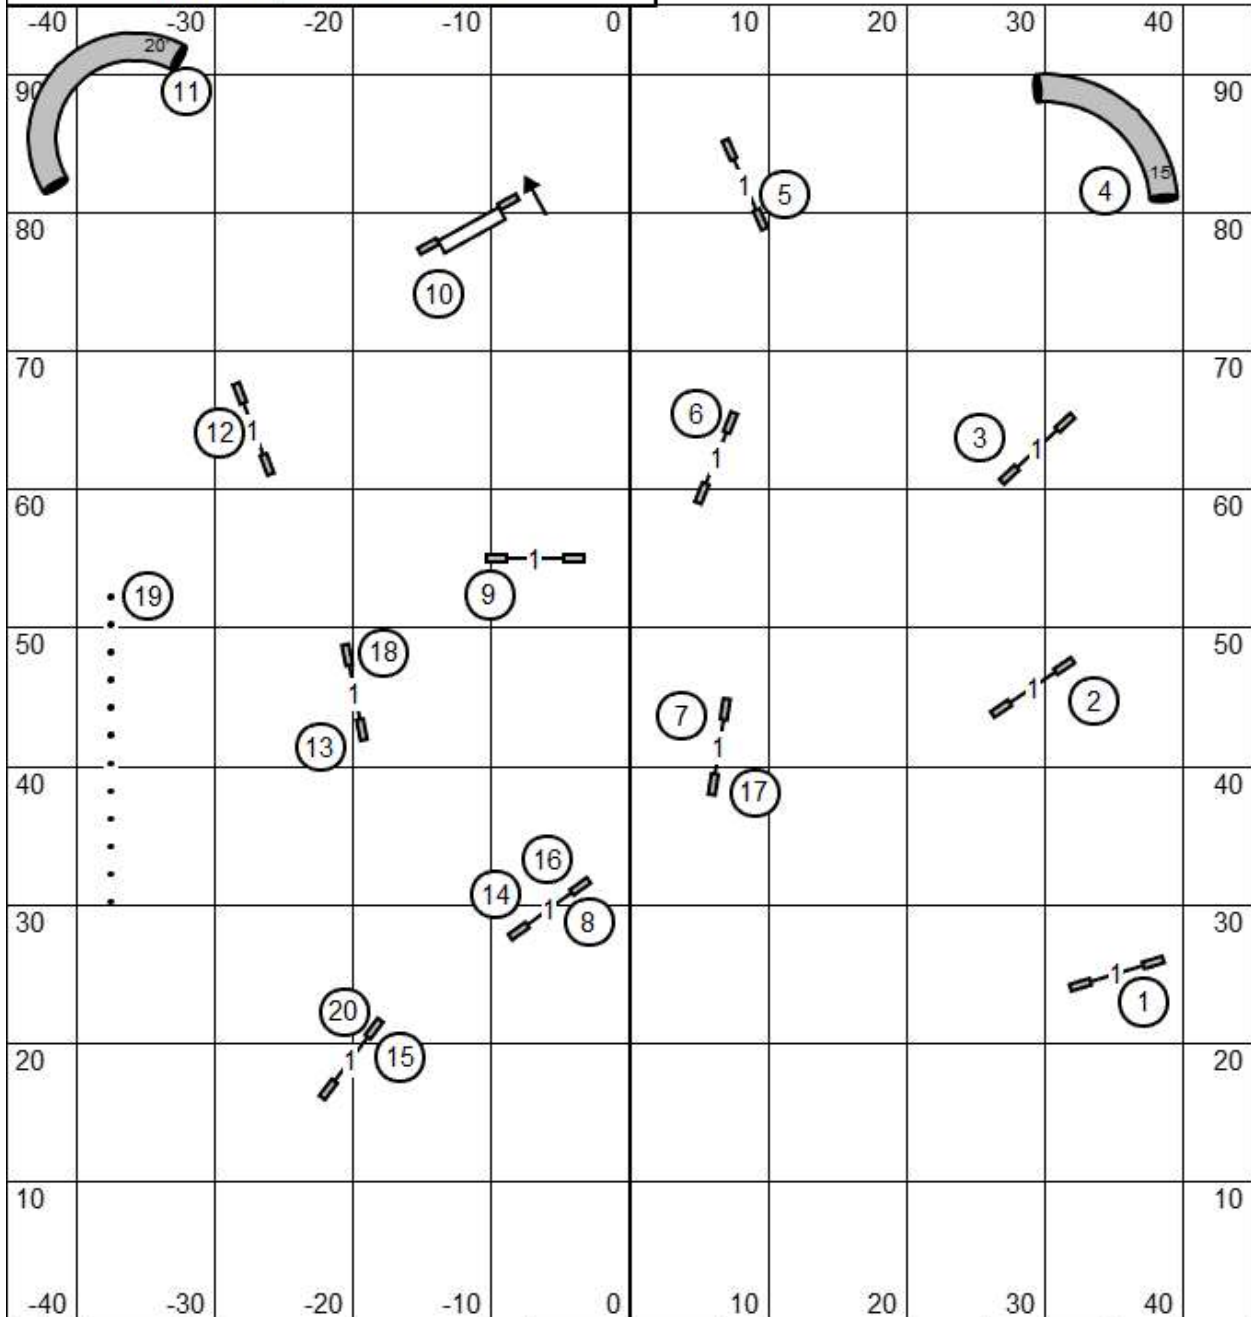

Tri-County Agility Club of Missouri
Friday February 13, 2026 Westinn Kennel Building
Wentzville, MO Ben Gibbs

PREMIER JWW

L	EXIT	Timer/Scribe		ENTER