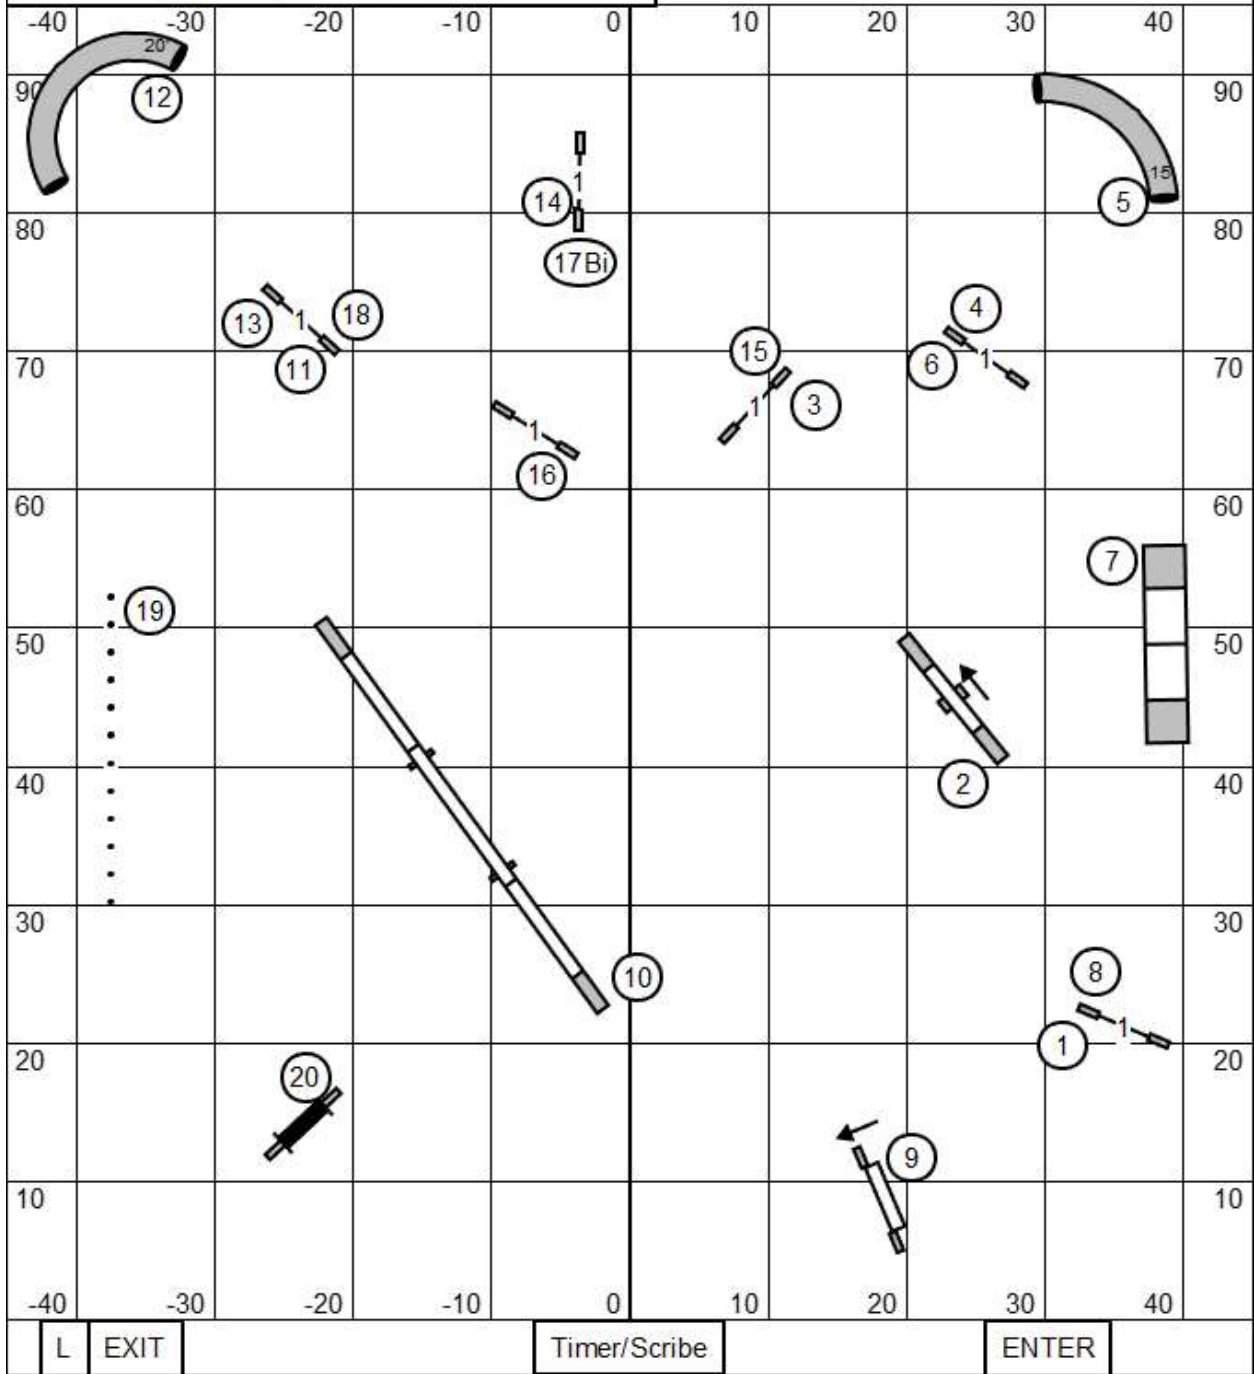

Tri-County Agility Club of Missouri
Friday February 13, 2026 Westinn Kennel Building
Wentzville, MO Ben Gibbs

PREMIER STD