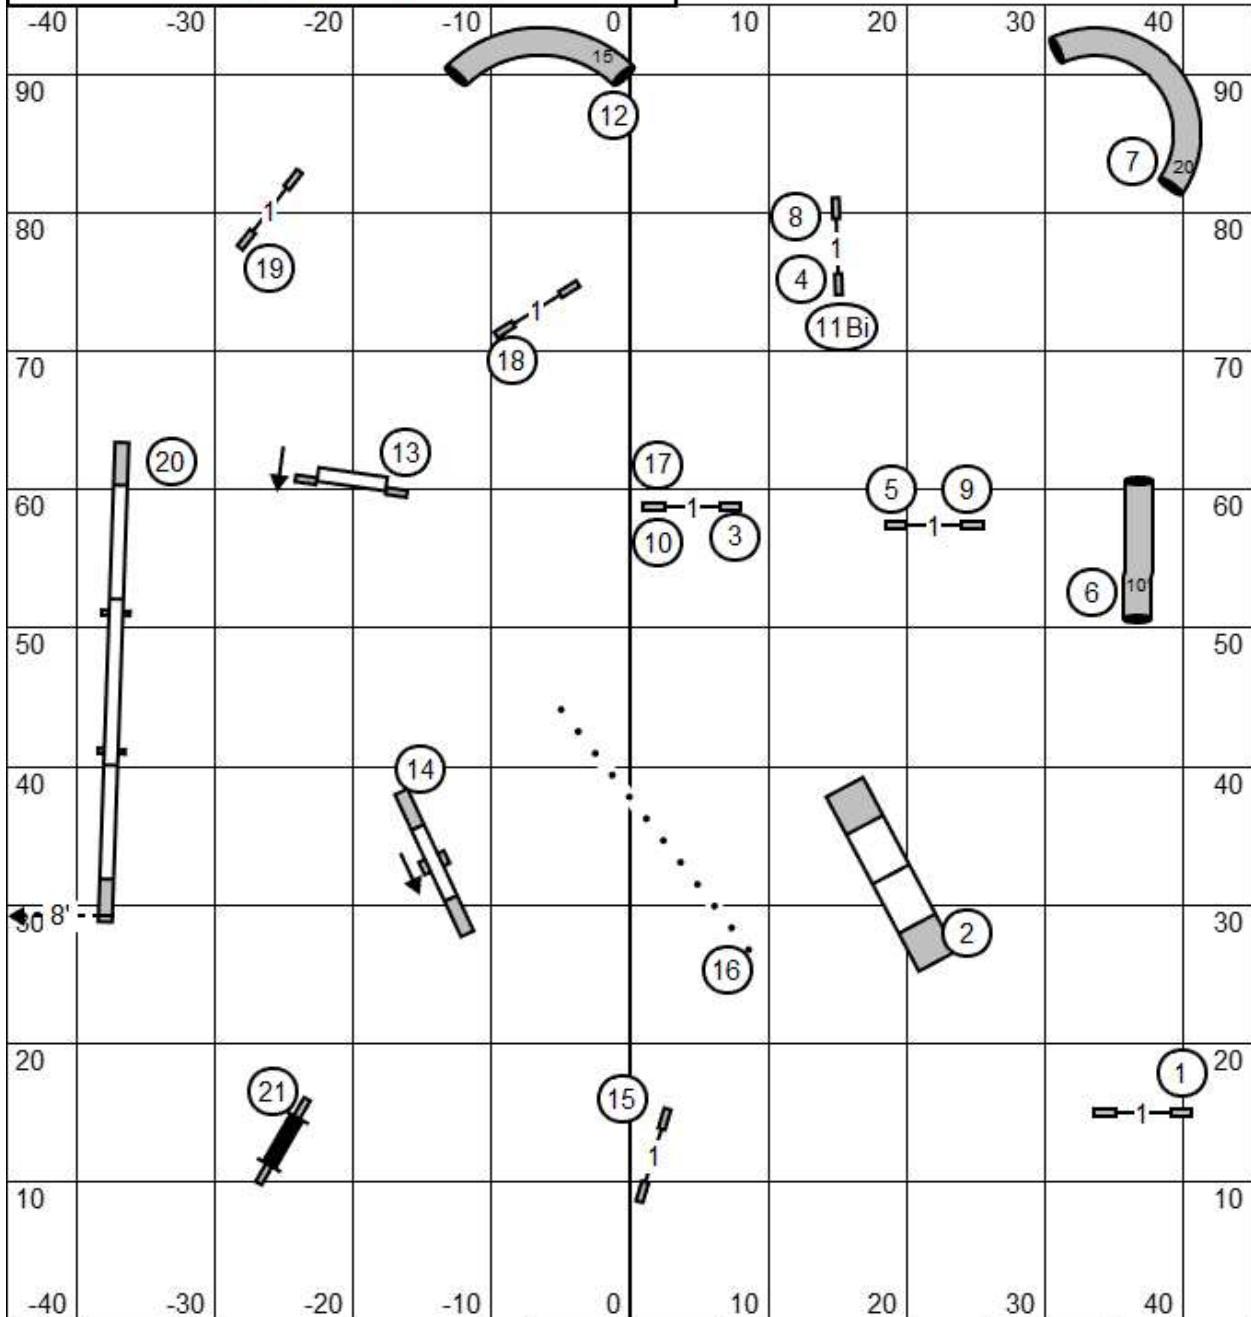

Tri-County Agility Club of Missouri
Sunday February 14, 2026 Westinn Kennel Building
Wentsville, MO Ben Gibbs

PREMIER STD

L	EXIT	Timer/Scribe		ENTER