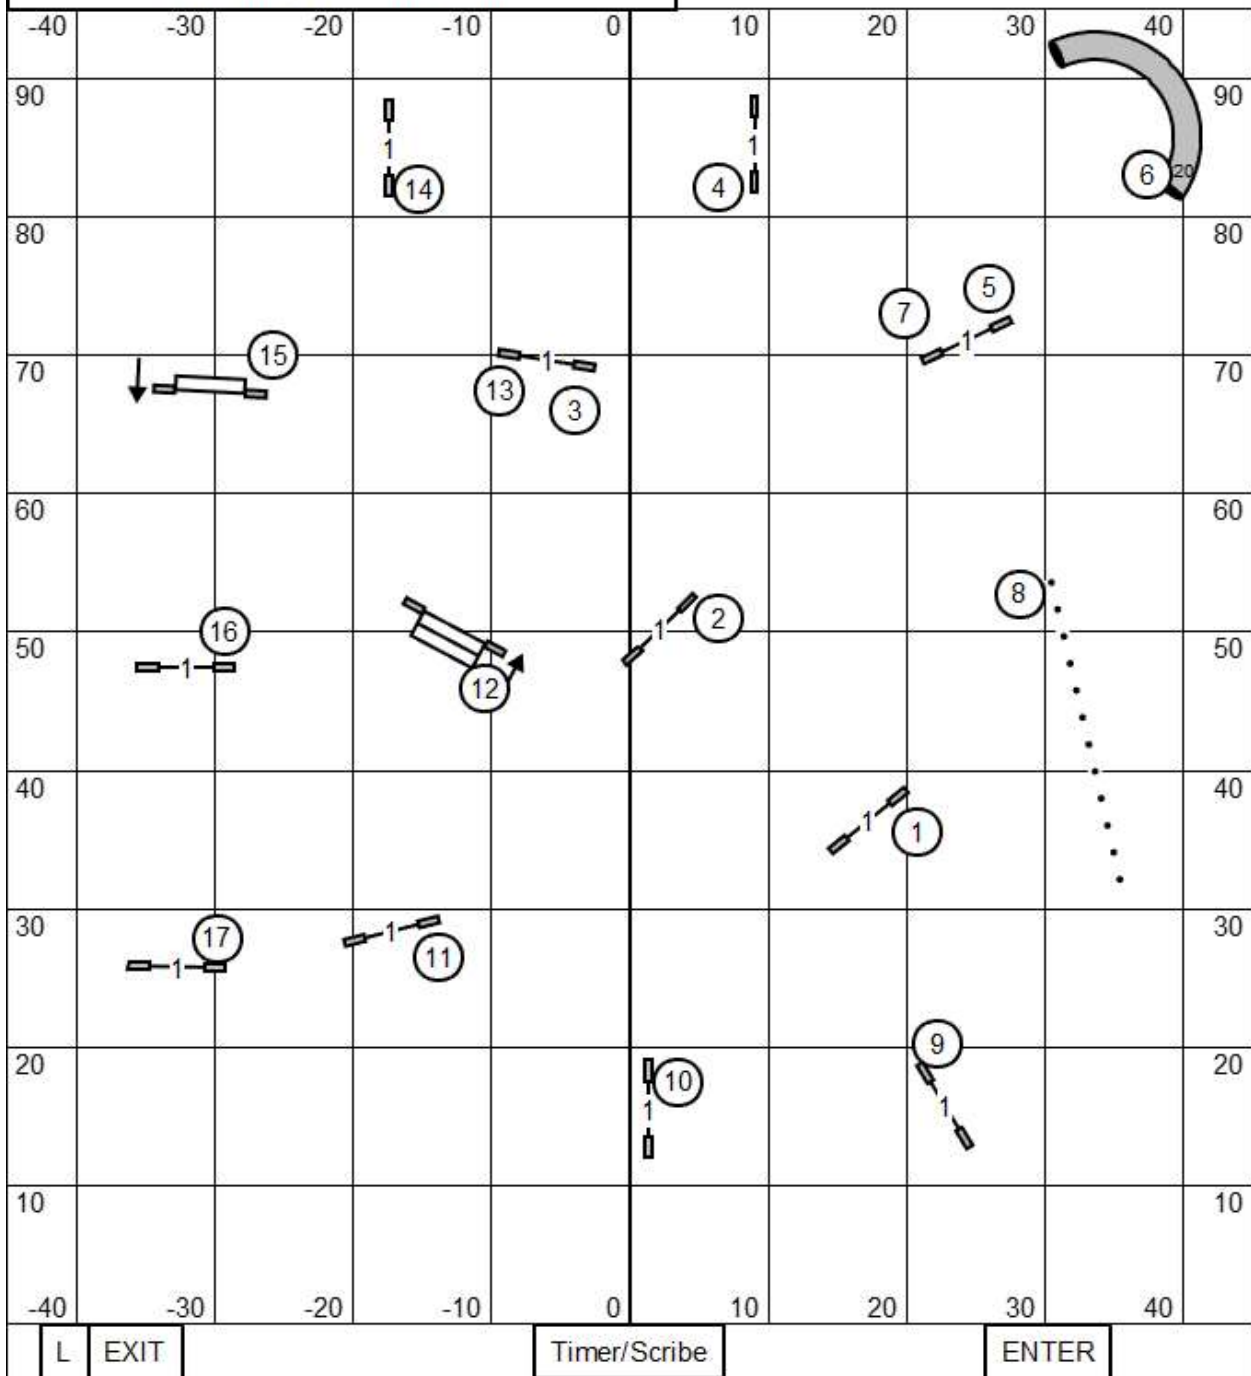

Tri-County Agility Club of Missouri
Sunday February 14, 2026 Westinn Kennel Building
Wentsville, MO Ben Gibbs

OPEN JWW