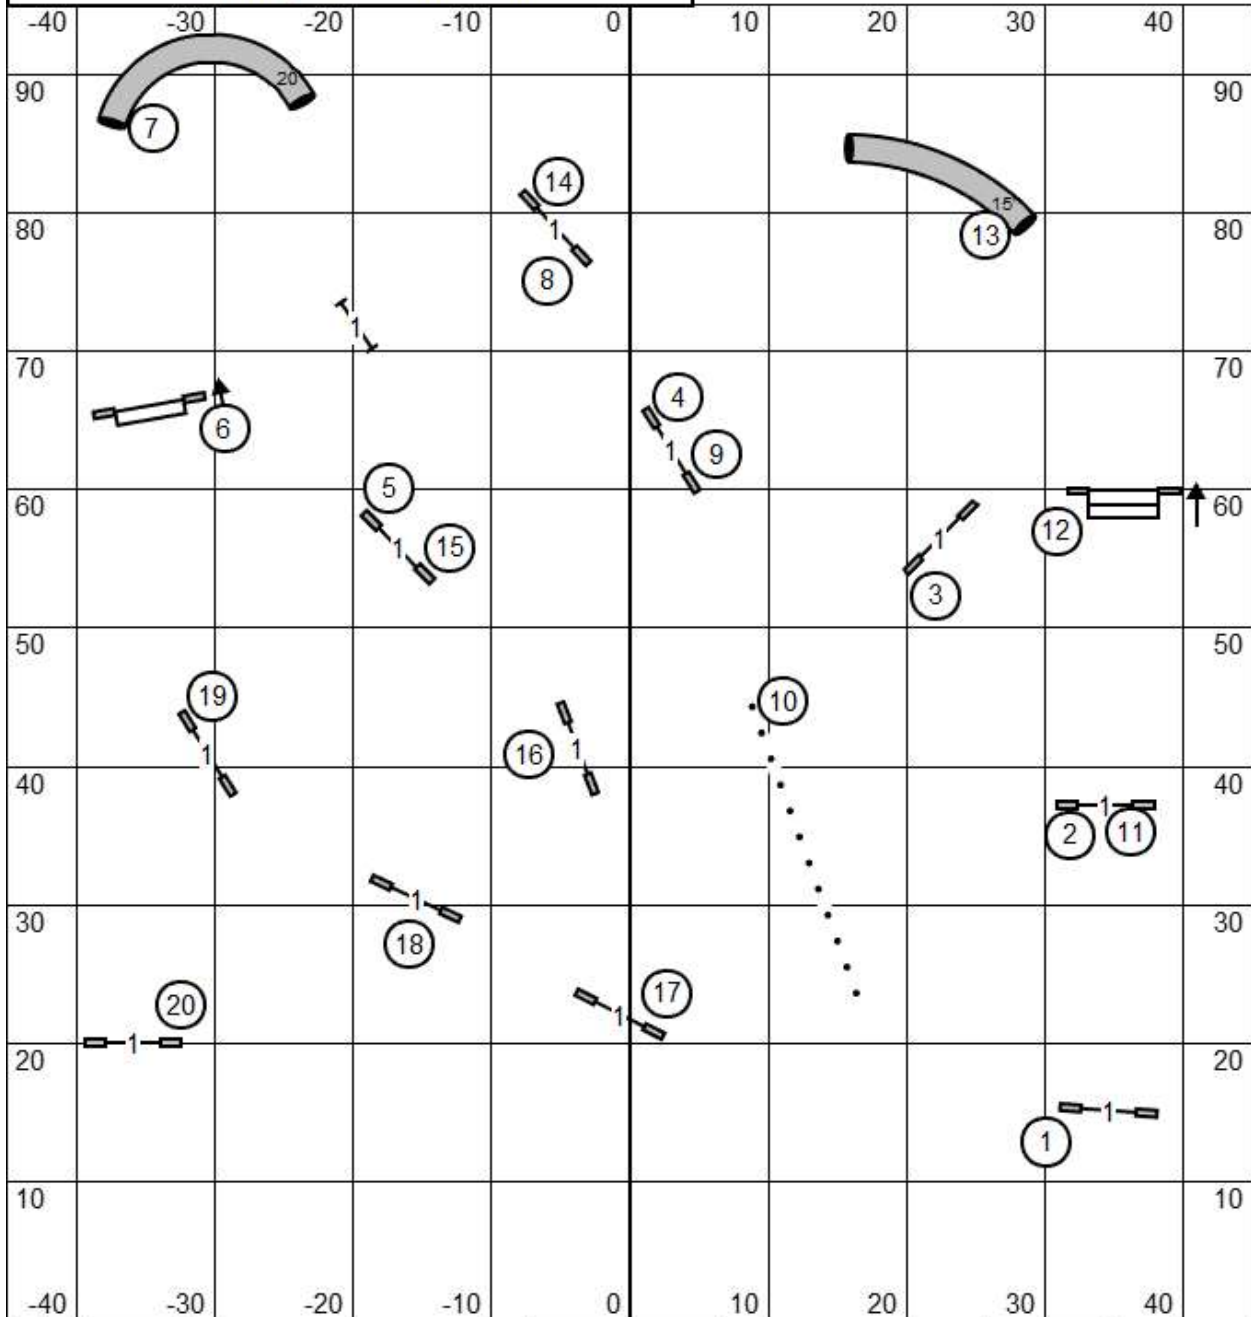

Tri-County Agility Club of Missouri
Saturday February 14, 2026 Westinn Kennel Building
Wentzville, MO Ben Gibbs

EX/MASTER JWW

L	EXIT	Timer/Scribe		ENTER