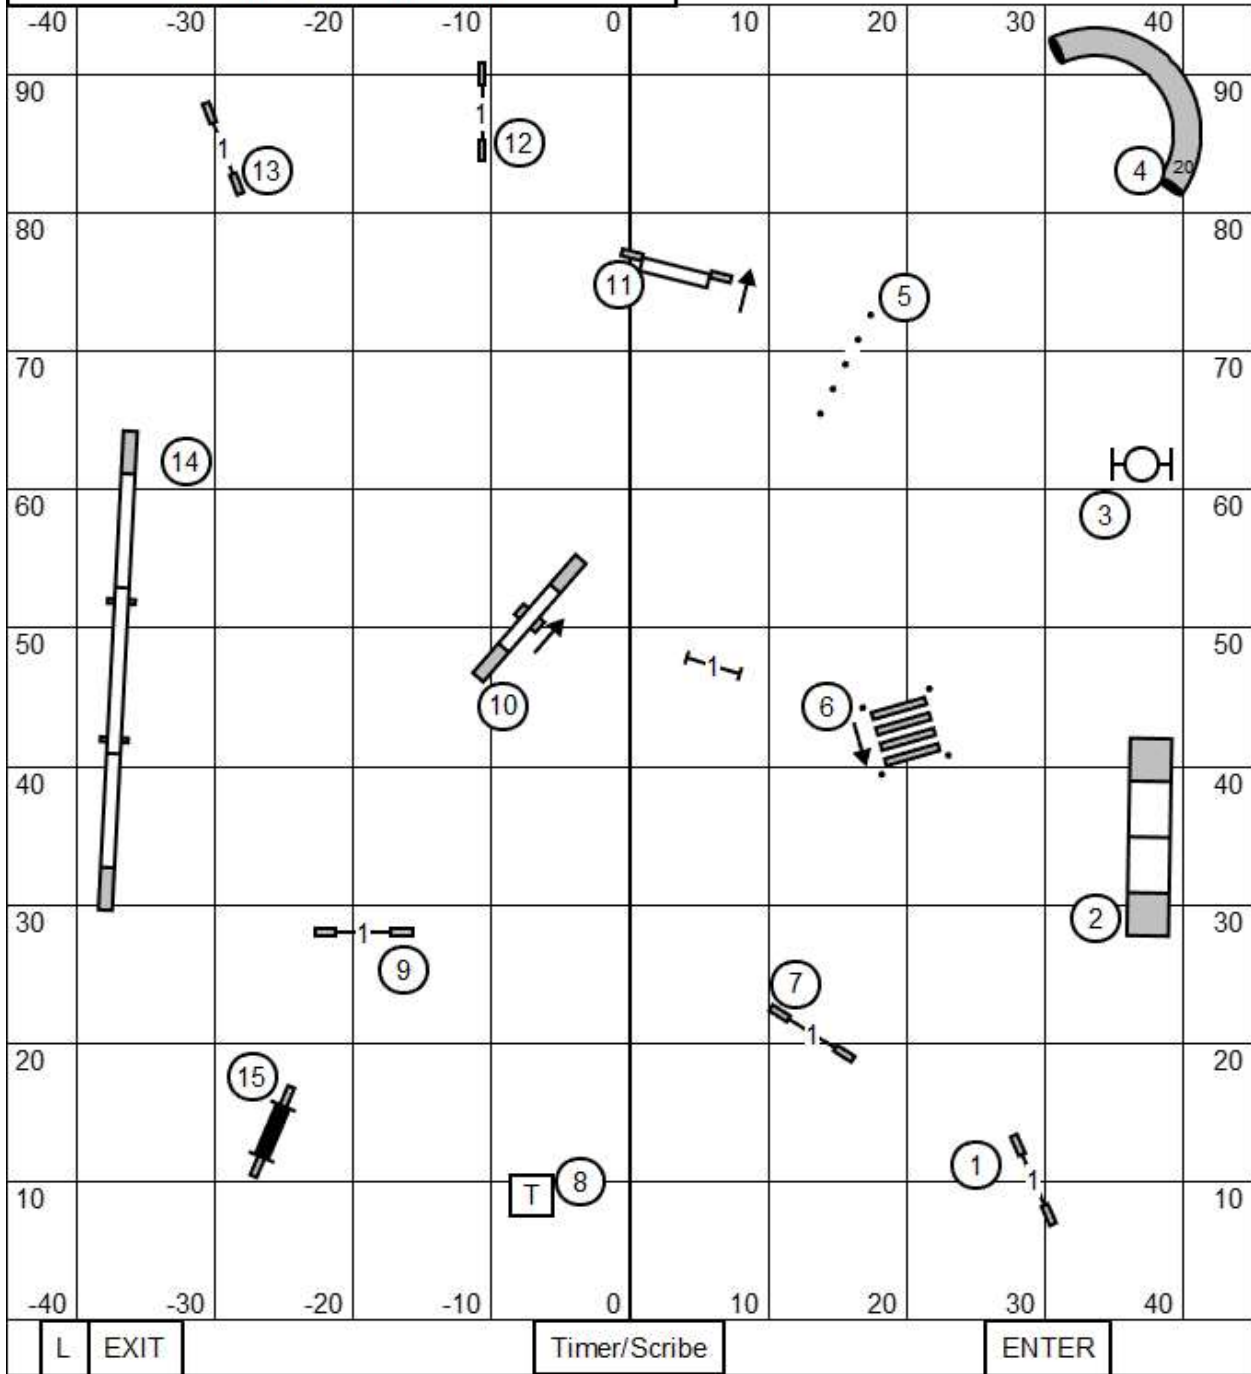

Tri-County Agility Club of Missouri
Sunday February 14, 2026 Westinn Kennel Building
Wentzville, MO Ben Gibbs

NOVICE STD

L EXIT

Timer/Scribe

ENTER