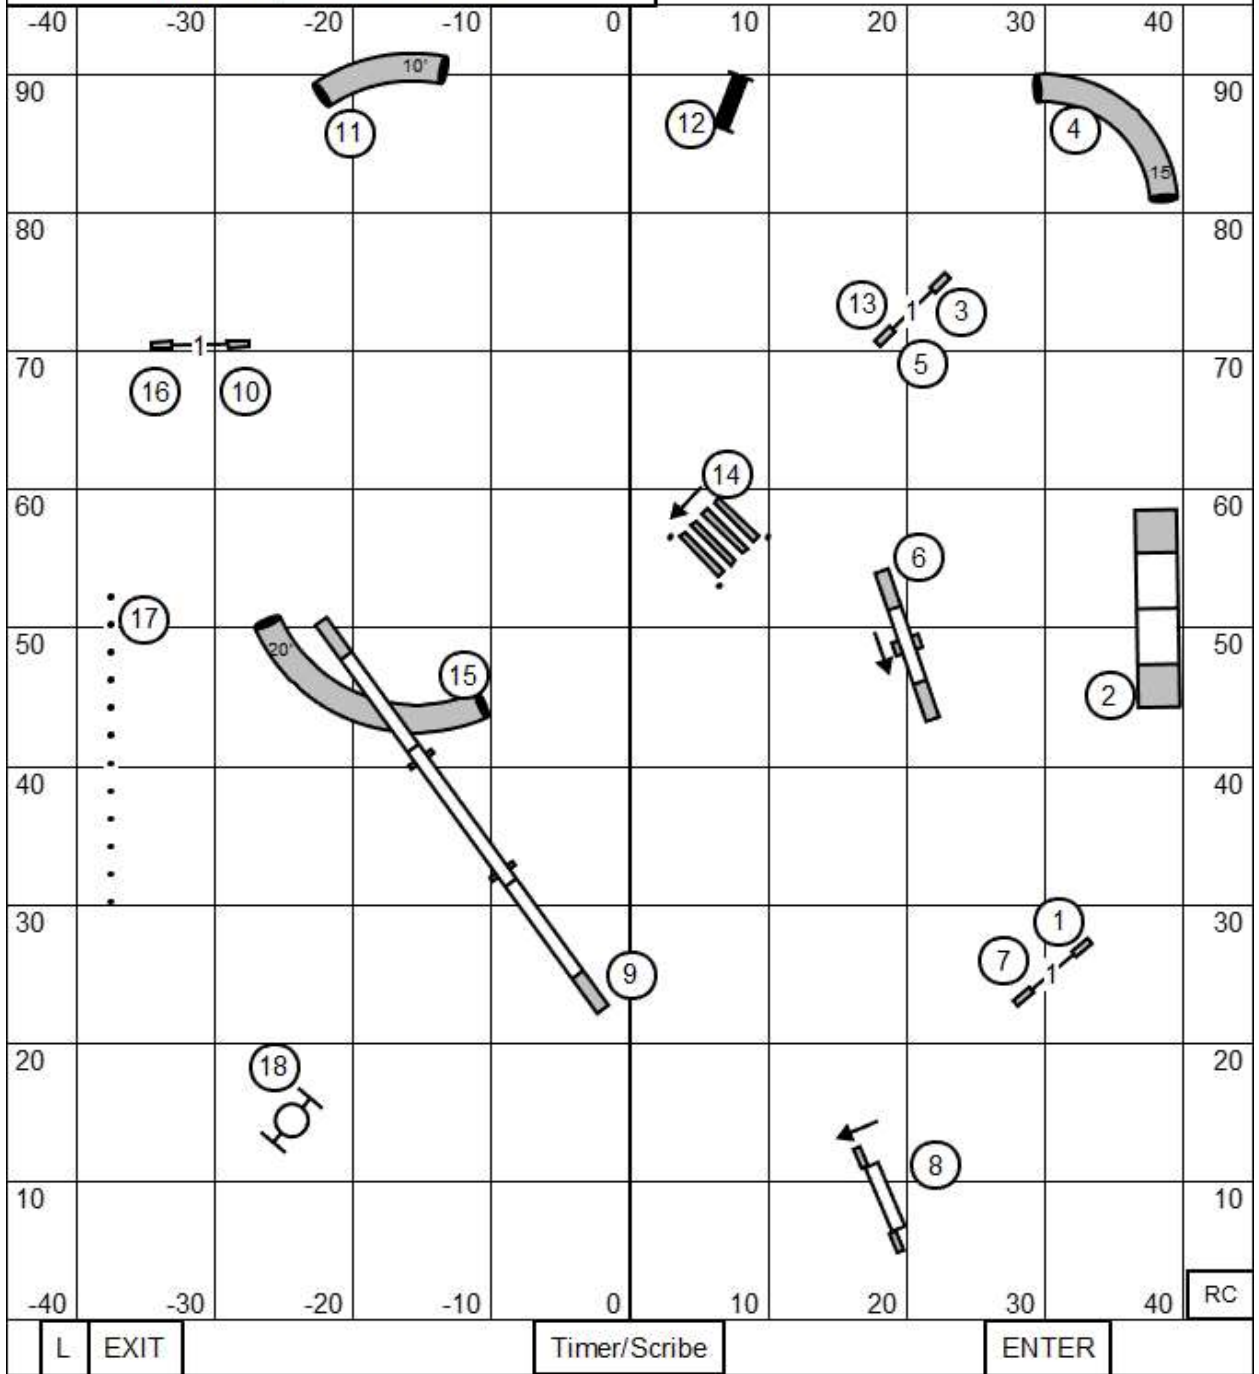

Tri-County Agility Club of Missouri
Friday February 13, 2026 Westinn Kennel Building
Wentzville, MO Ben Gibbs

EX/MASTER STD