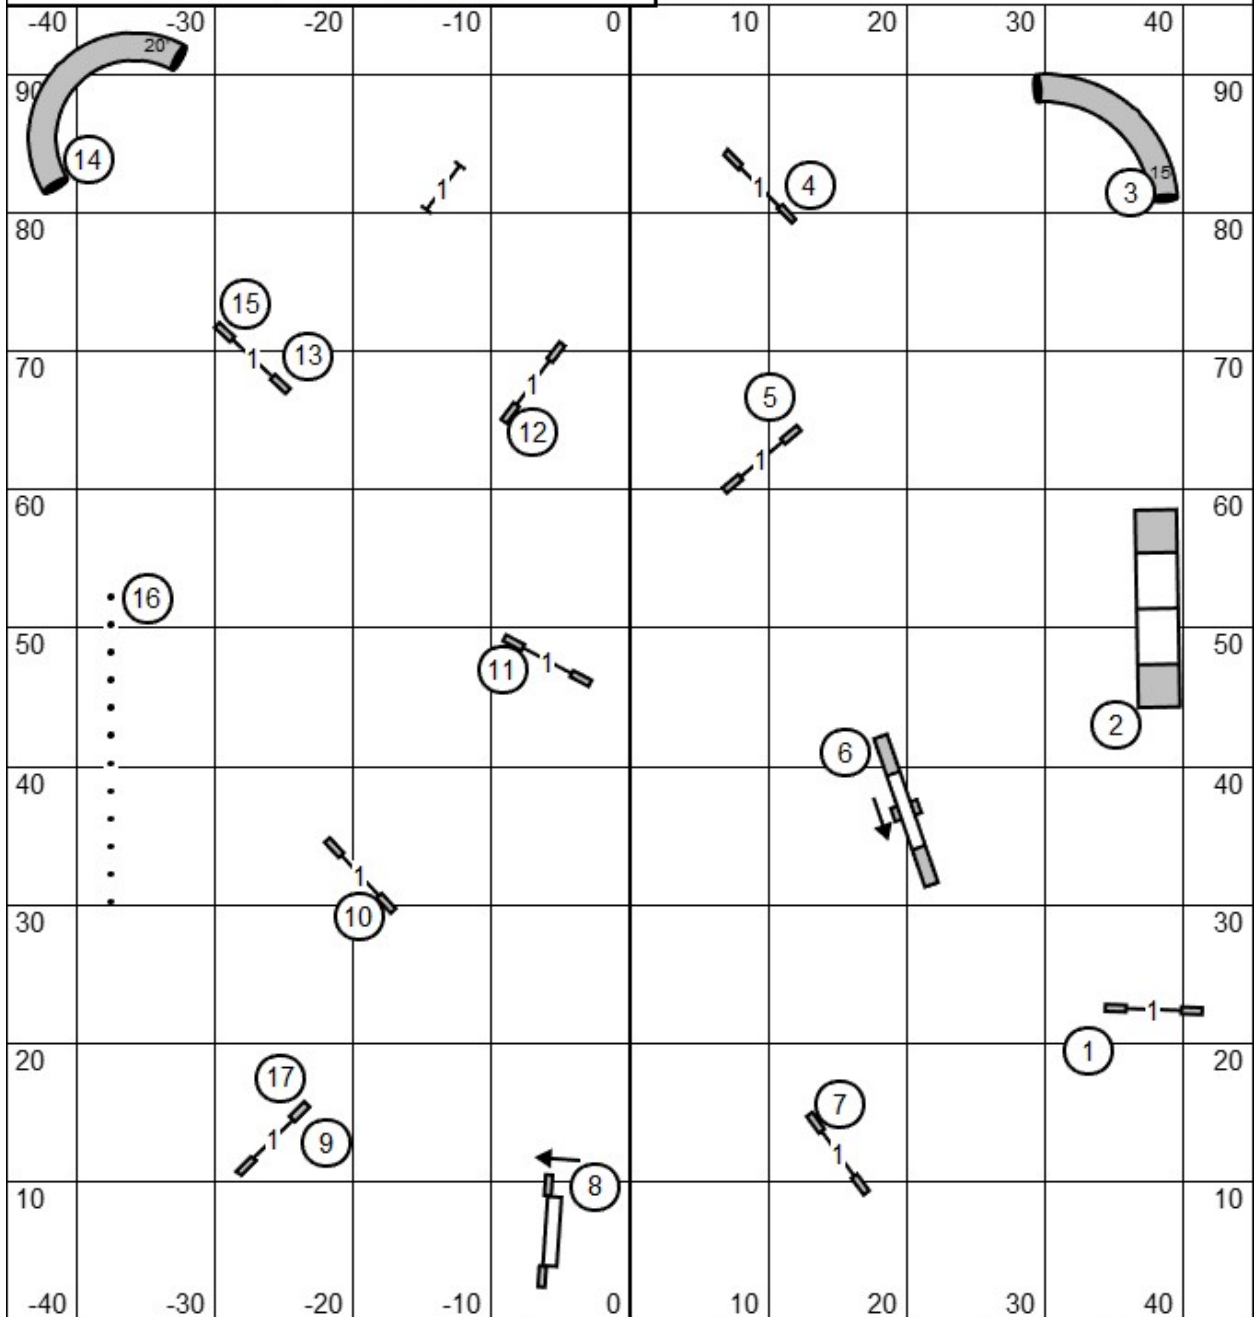

FAST EX/MASTER
OPEN NOVICE

L EXIT

Timer/Scribe

ENTER

Tri-County Agility Club of Missouri
 Friday February 13, 2026 Westinn Kennel Building
 Wentsville, MO Ben Gibbs

TIME 2 BEAT

L	EXIT	Timer/Scribe		ENTER
---	------	--------------	--	-------