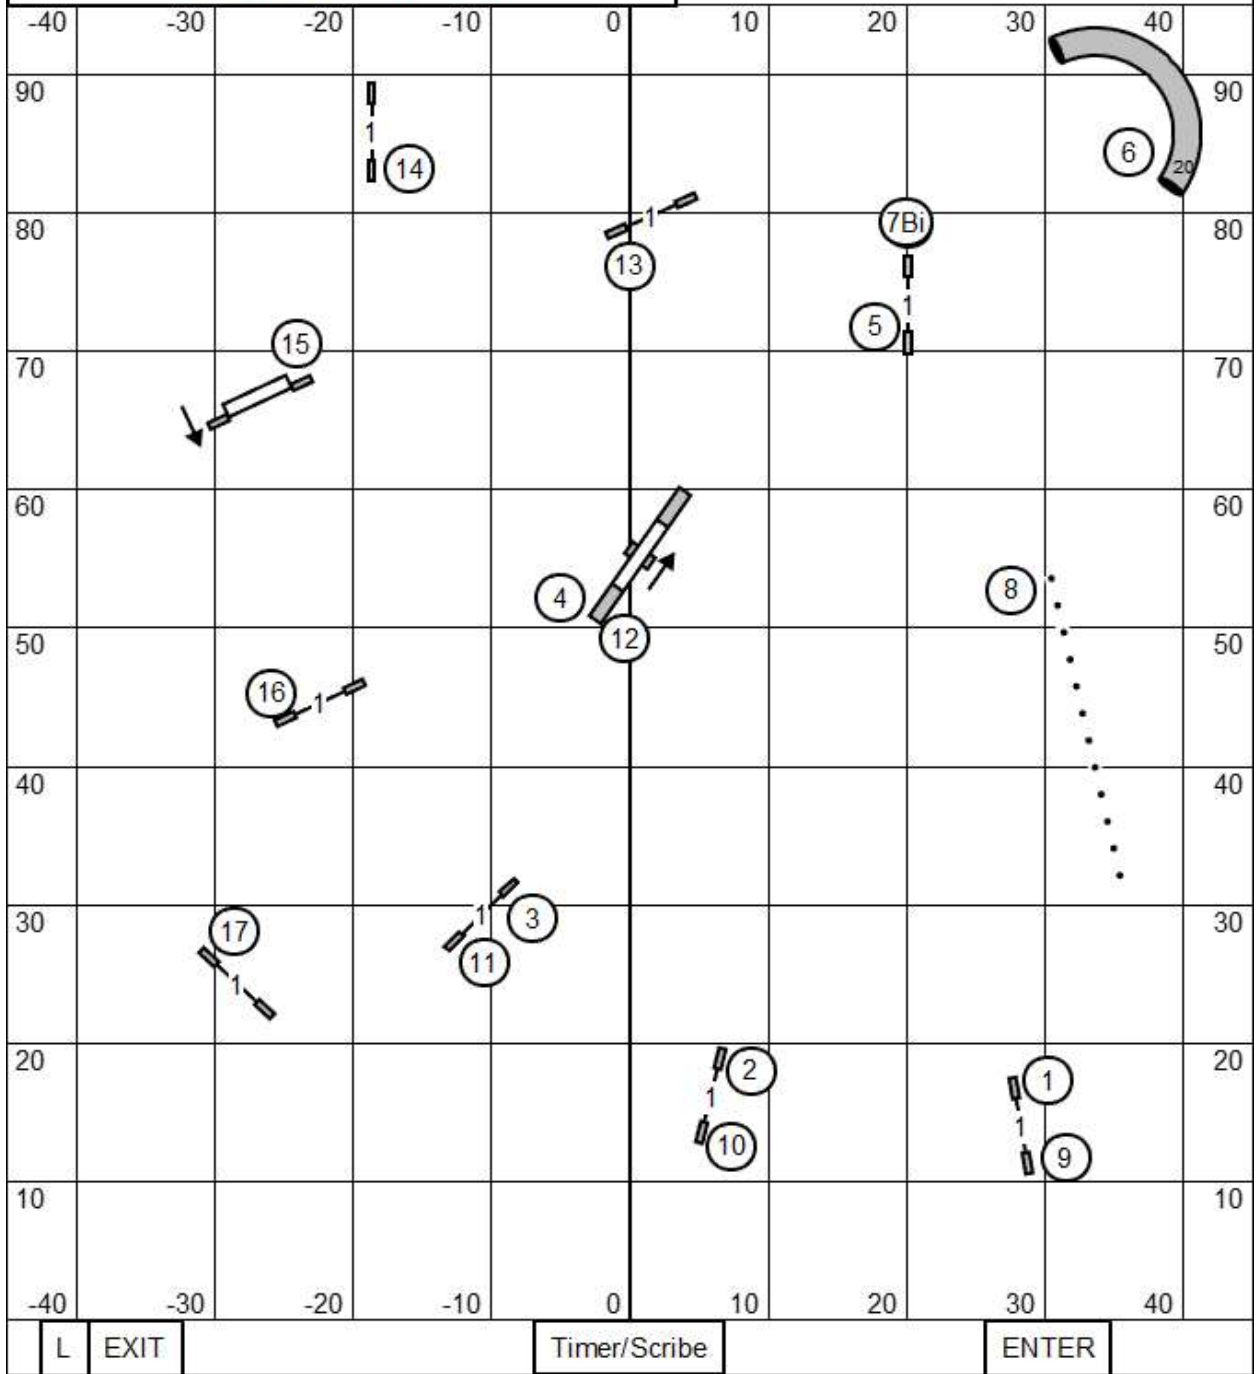

Tri-County Agility Club of Missouri
Sunday February 14, 2026 Westinn Kennel Building
Wentsville, MO Ben Gibbs

TIME 2 BEAT