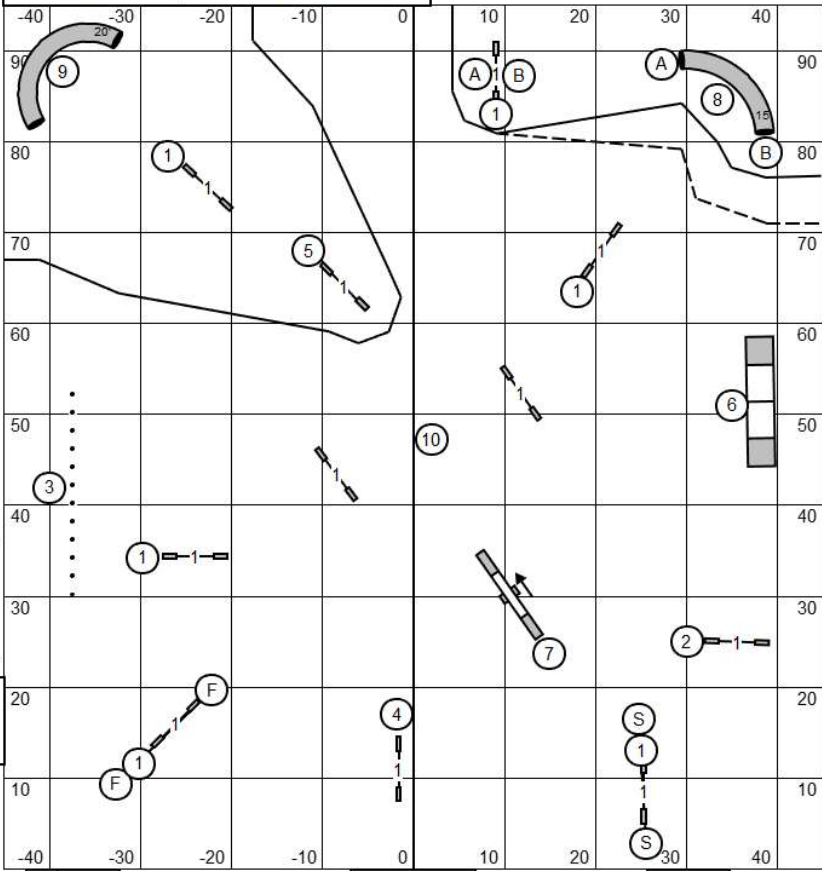

Ex/Master
Send
9-1-5 or 5-1-9
ASA SERP
60pts to Q
25Pts Needed in
Body of Course

OPEN
Send
8B-1B
OR
1A-8A
DASHED LINE
55pts to Q
26pts Needed in
Body of Course

NOVICE
Send
8B-1B
OR
1A-8A
IN FLOW
SOLID LINE
50pts to Q
21pts Needed in
Body of Course

EX/MASTER
10 Point Combo
INSIDE
BOTH
JUMPS

OPEN
10 Point Combo
BOTH Jumps
ANY ORDER

NOVICE
10 Point Combo
EITHER JUMP

Bi-Directional Start
You MUST take the
Start Jump To Begin
Your Run

Finish Jump is Bi-Directional
And 1PT BEFORE
THE BUZZER

4" Preferred = 41 sec.
8" Regular = 38 sec.
8" & 12" Preferred = 38 sec.
12" & 16" Regular = 35 sec.
16 & 20" Preferred = 35 sec.
20", 24" & 26" Regular = 32 sec.

Tri-County Agility Club of Missouri
Friday February 13, 2026 Westinn Kennel Building
Wentville, MO Ben Gibbs

FAST EX/MASTER
OPEN NOVICE

L EXIT

Timer/Scribe

ENTER