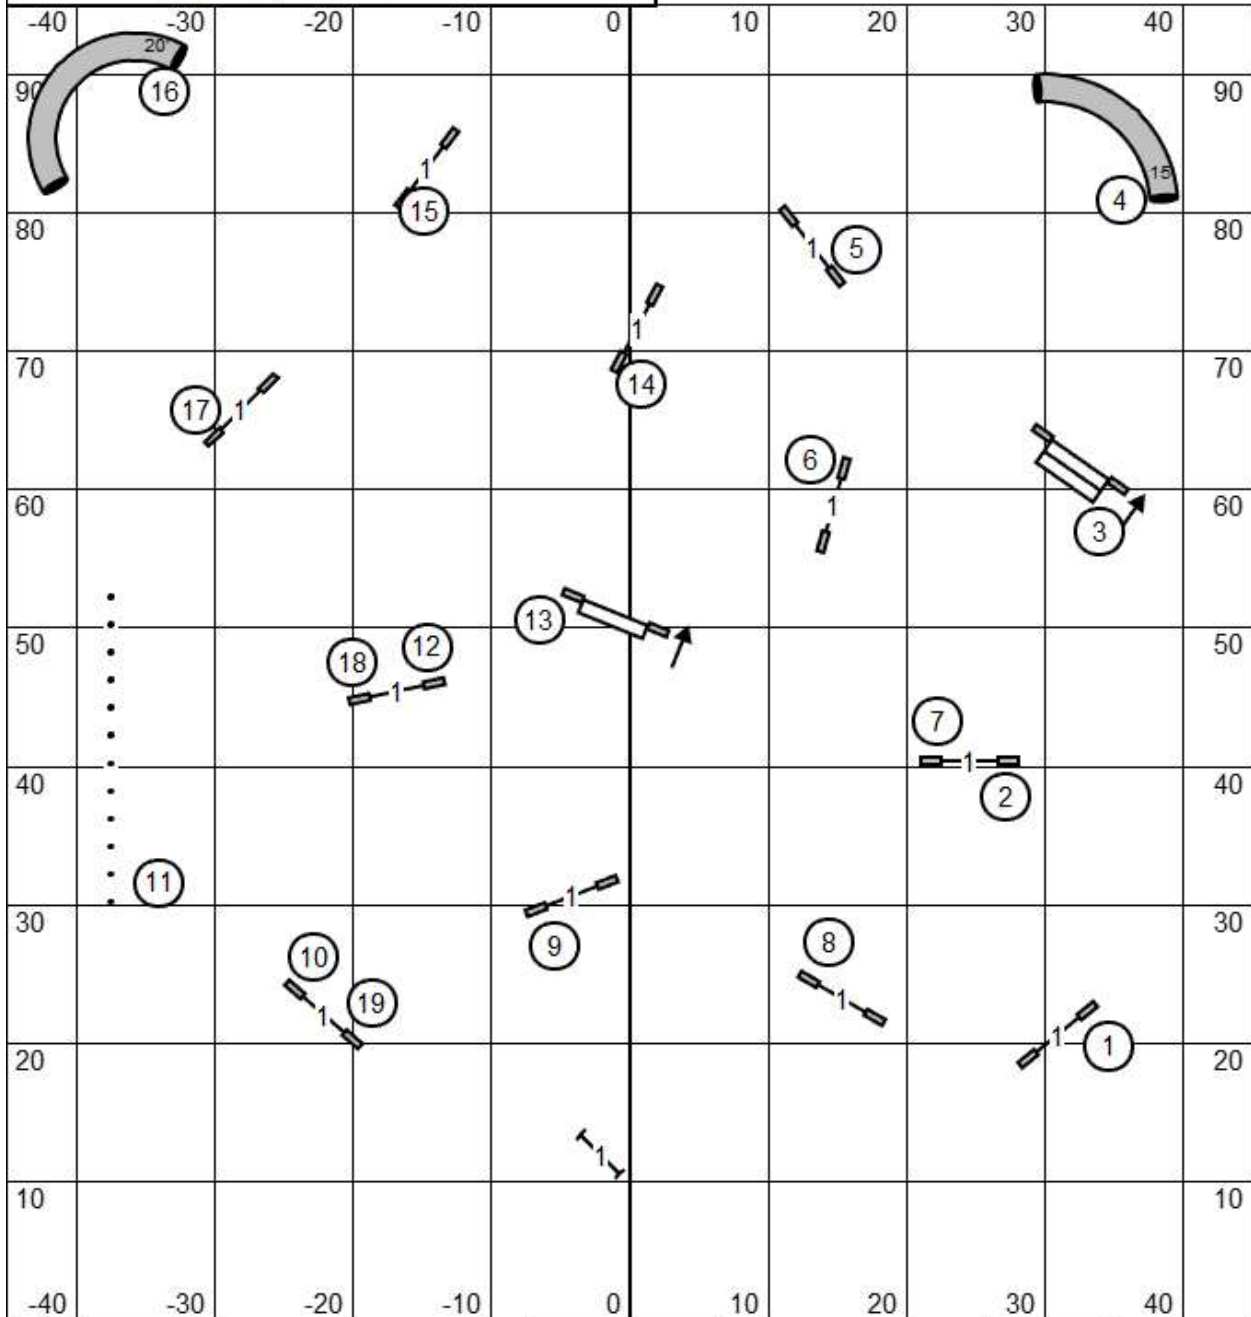

Tri-County Agility Club of Missouri
Friday February 13, 2026 Westinn Kennel Building
Wentzville, MO Ben Gibbs

EX/MASTER JWW

L	EXIT	Timer/Scribe		ENTER