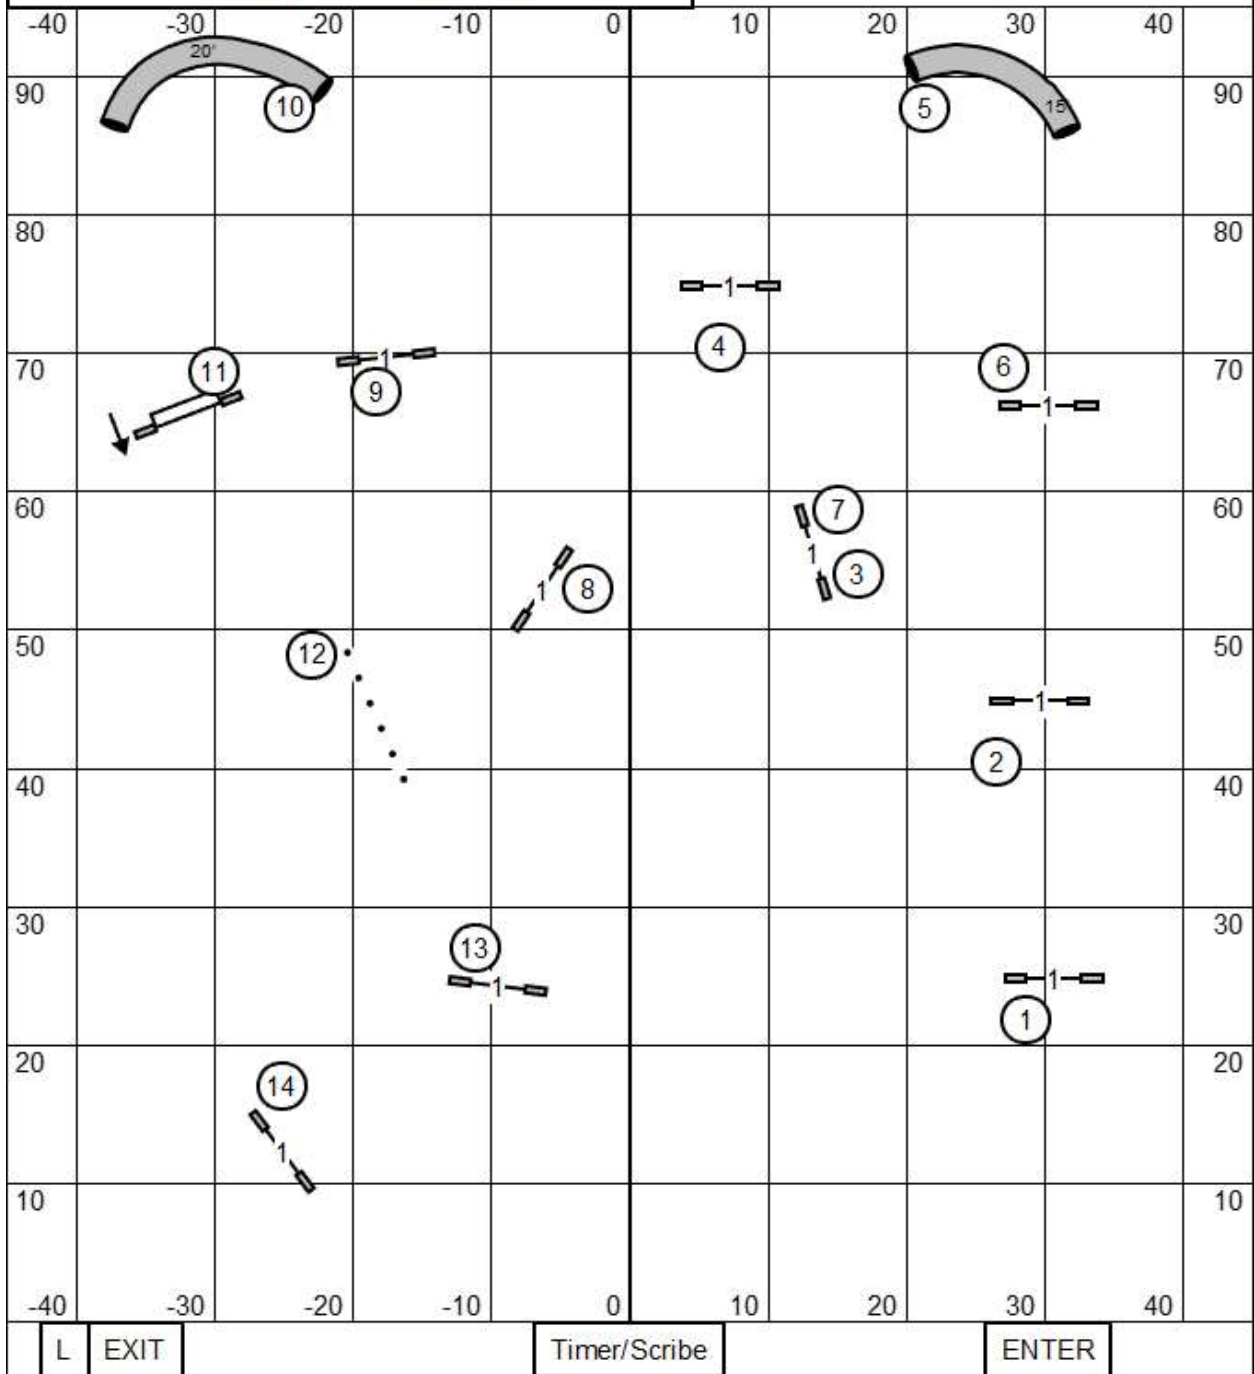

Tri-County Agility Club of Missouri
Saturday February 14, 2026 Westinn Kennel Building
Wentzville, MO Ben Gibbs

NOVICE JWW