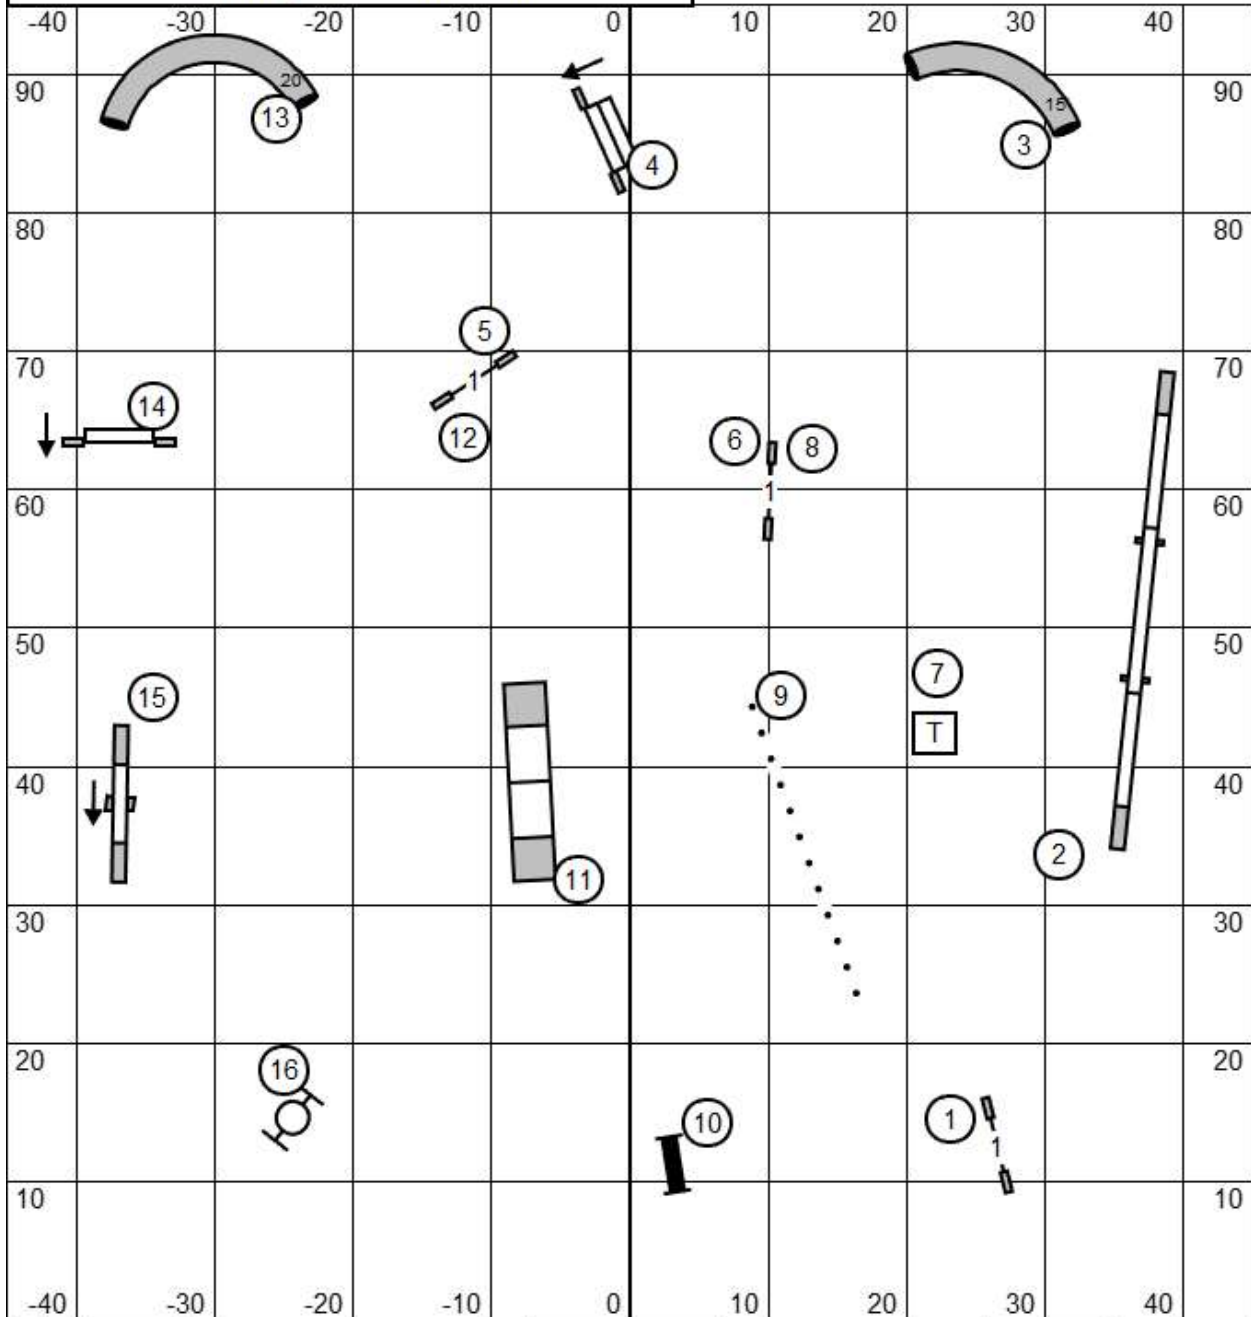

Tri-County Agility Club of Missouri
Saturday February 14, 2026 Westinn Kennel Building
Wentzville, MO Ben Gibbs

OPEN STD

L	EXIT	Timer/Scribe		ENTER