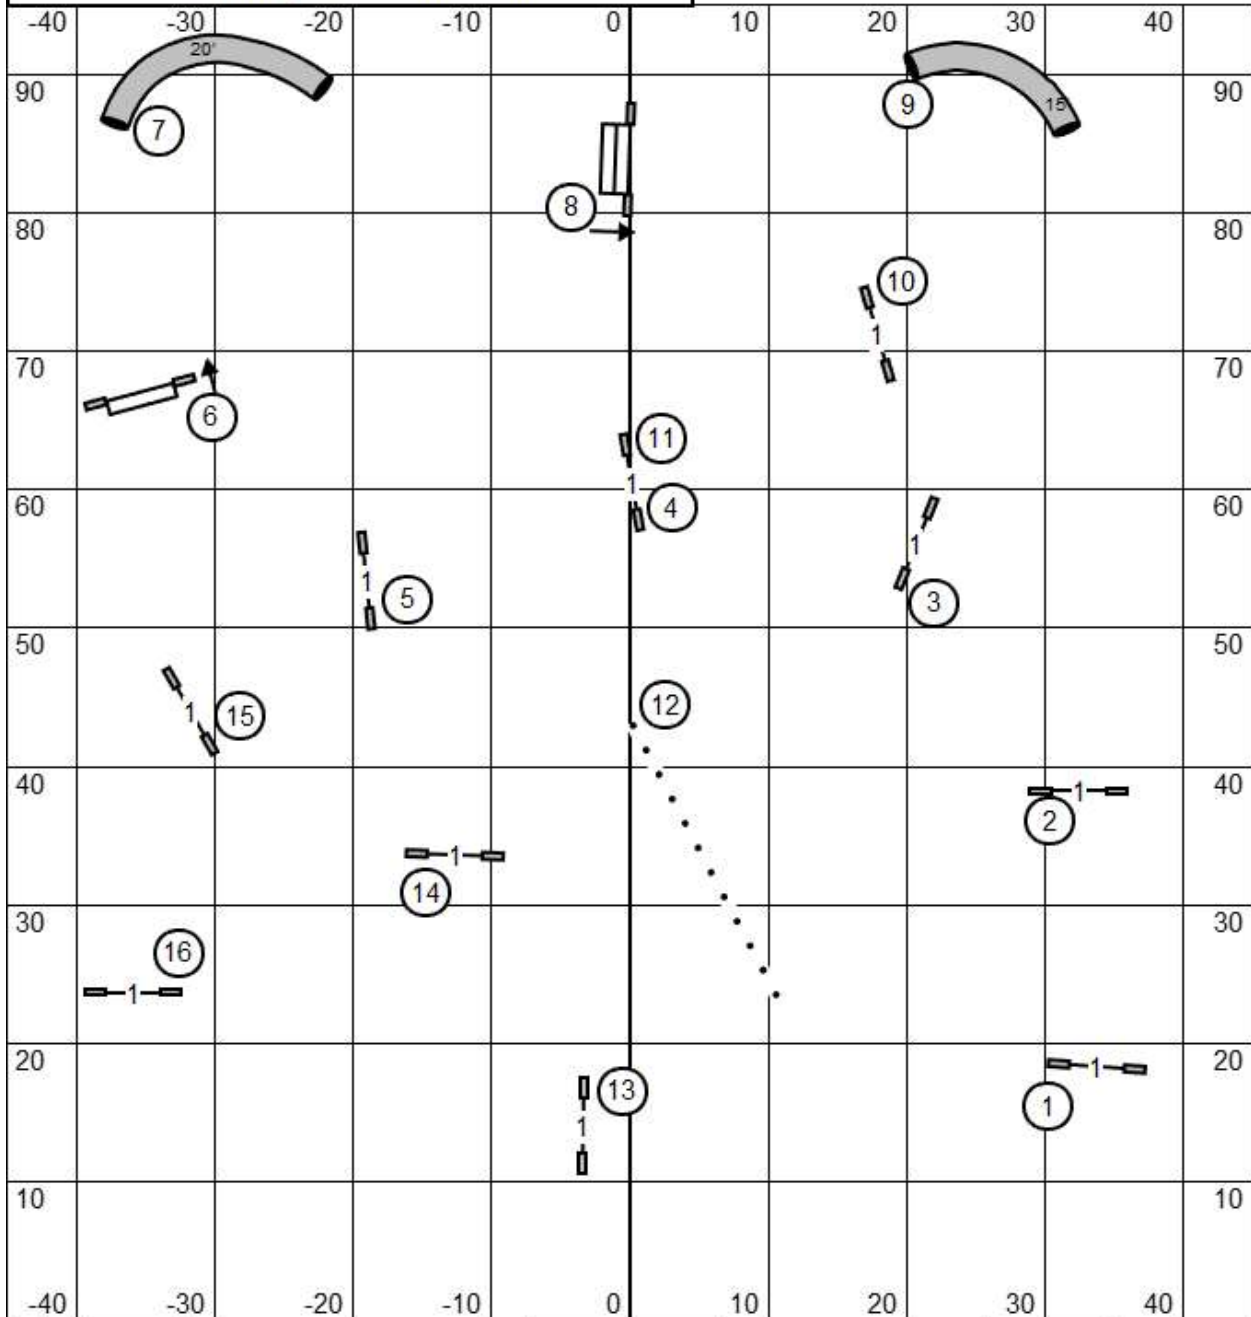

OPEN JWW

L	EXIT	Timer/Scribe		ENTER
---	------	--------------	--	-------

Ex/Master

Send
9A-1A-5A or 5A-1A-9A
60pts to Q
25Pts Needed in
Body of Course

OPEN

Send
8-1 or 1-8
DASHED LINE
55pts to Q
26pts Needed in
Body of Course