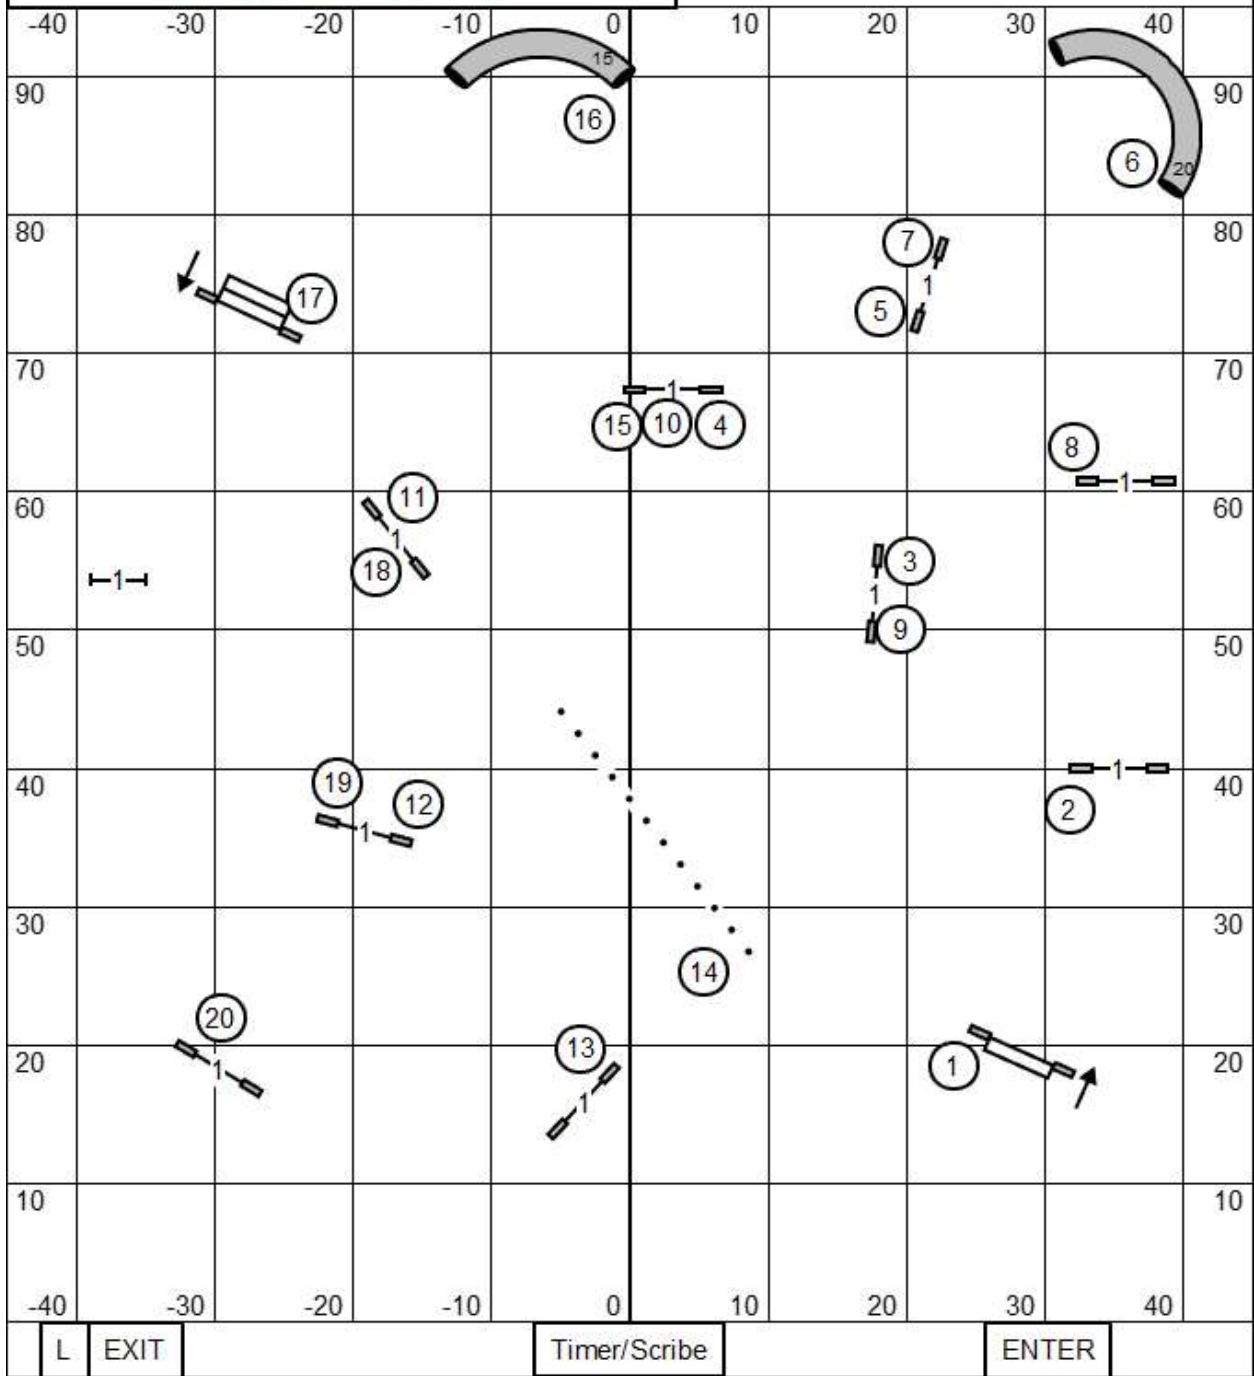

Tri-County Agility Club of Missouri
Sunday February 14, 2026 Westinn Kennel Building
Wentsville, MO Ben Gibbs

EX/MASTER JWW