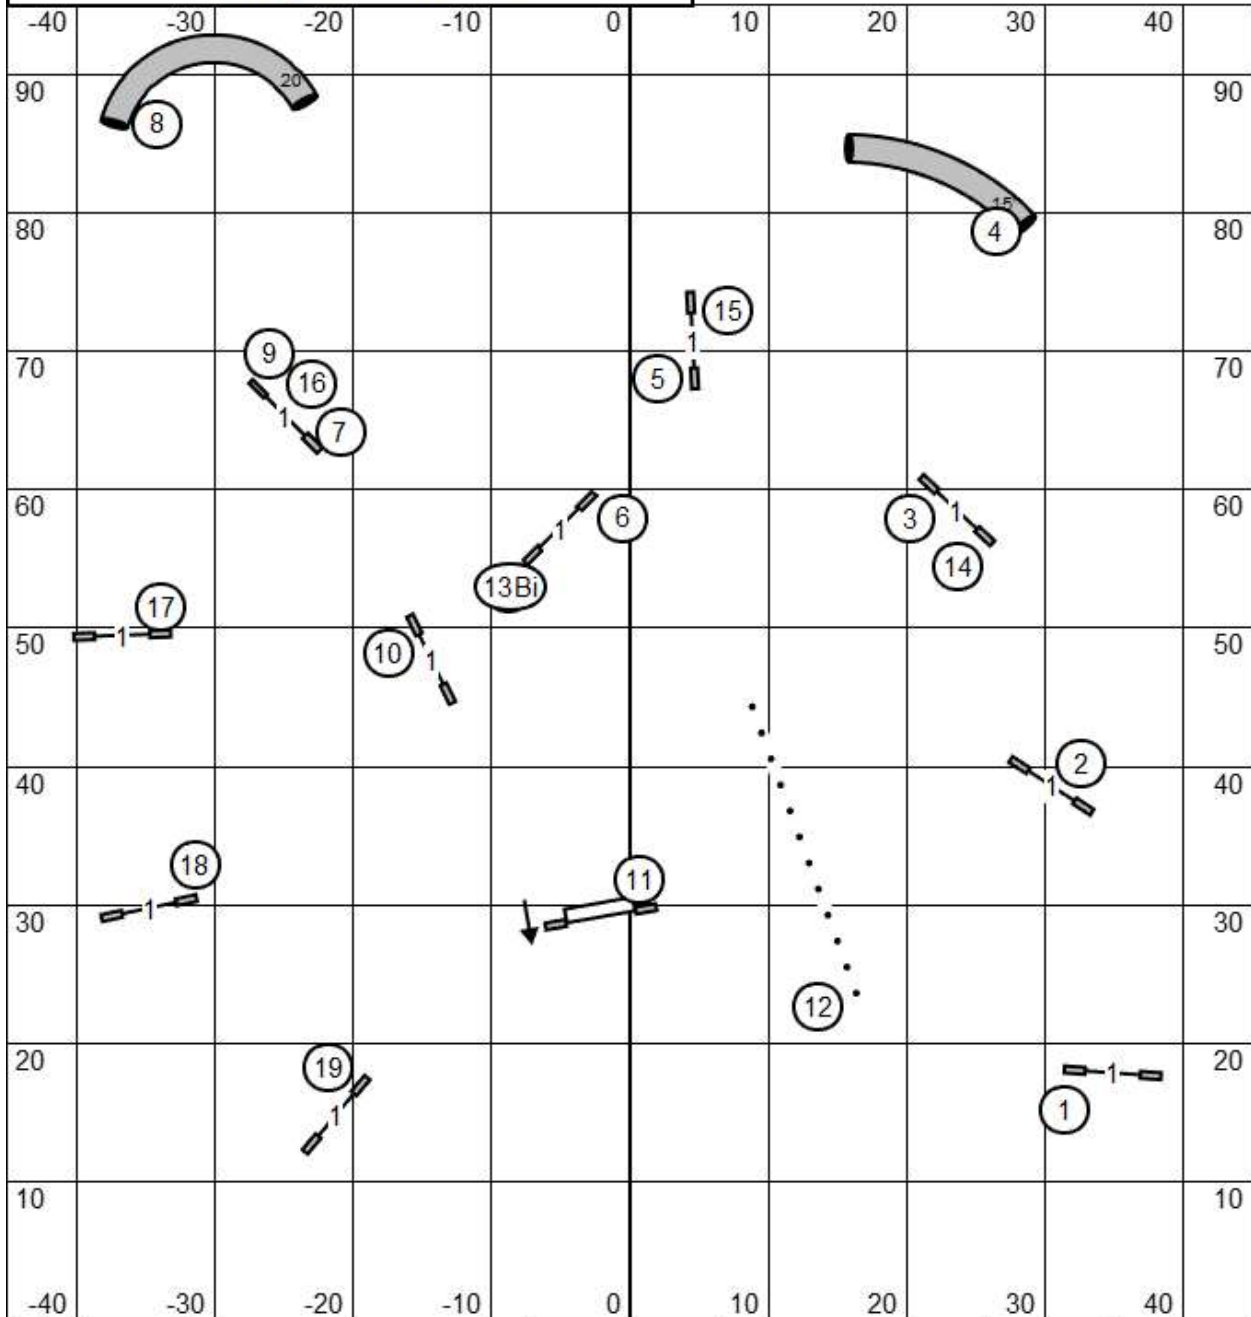

Tri-County Agility Club of Missouri
Saturday February 14, 2026 Westinn Kennel Building
Wentzville, MO Ben Gibbs

PREMIER JWW

L	EXIT	Timer/Scribe	ENTER