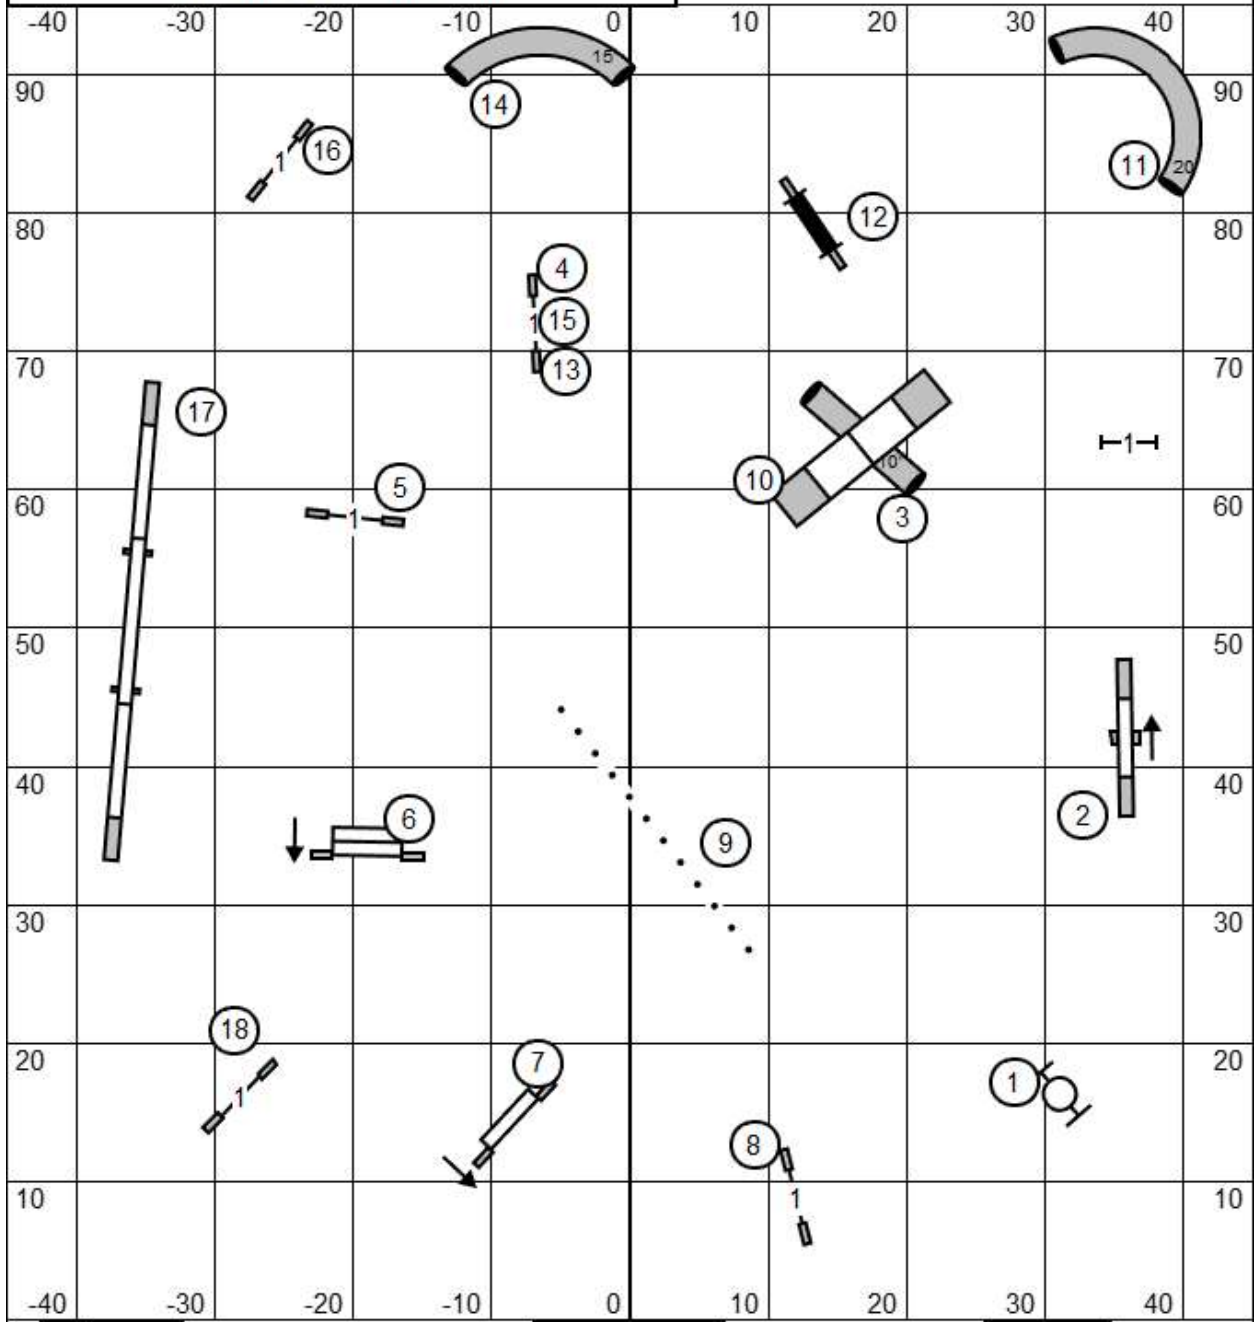

Tri-County Agility Club of Missouri
Sunday February 14, 2026 Westinn Kennel Building
Wentsville, MO Ben Gibbs

EX/MASTER STD

L	EXIT	Timer/Scribe		ENTER