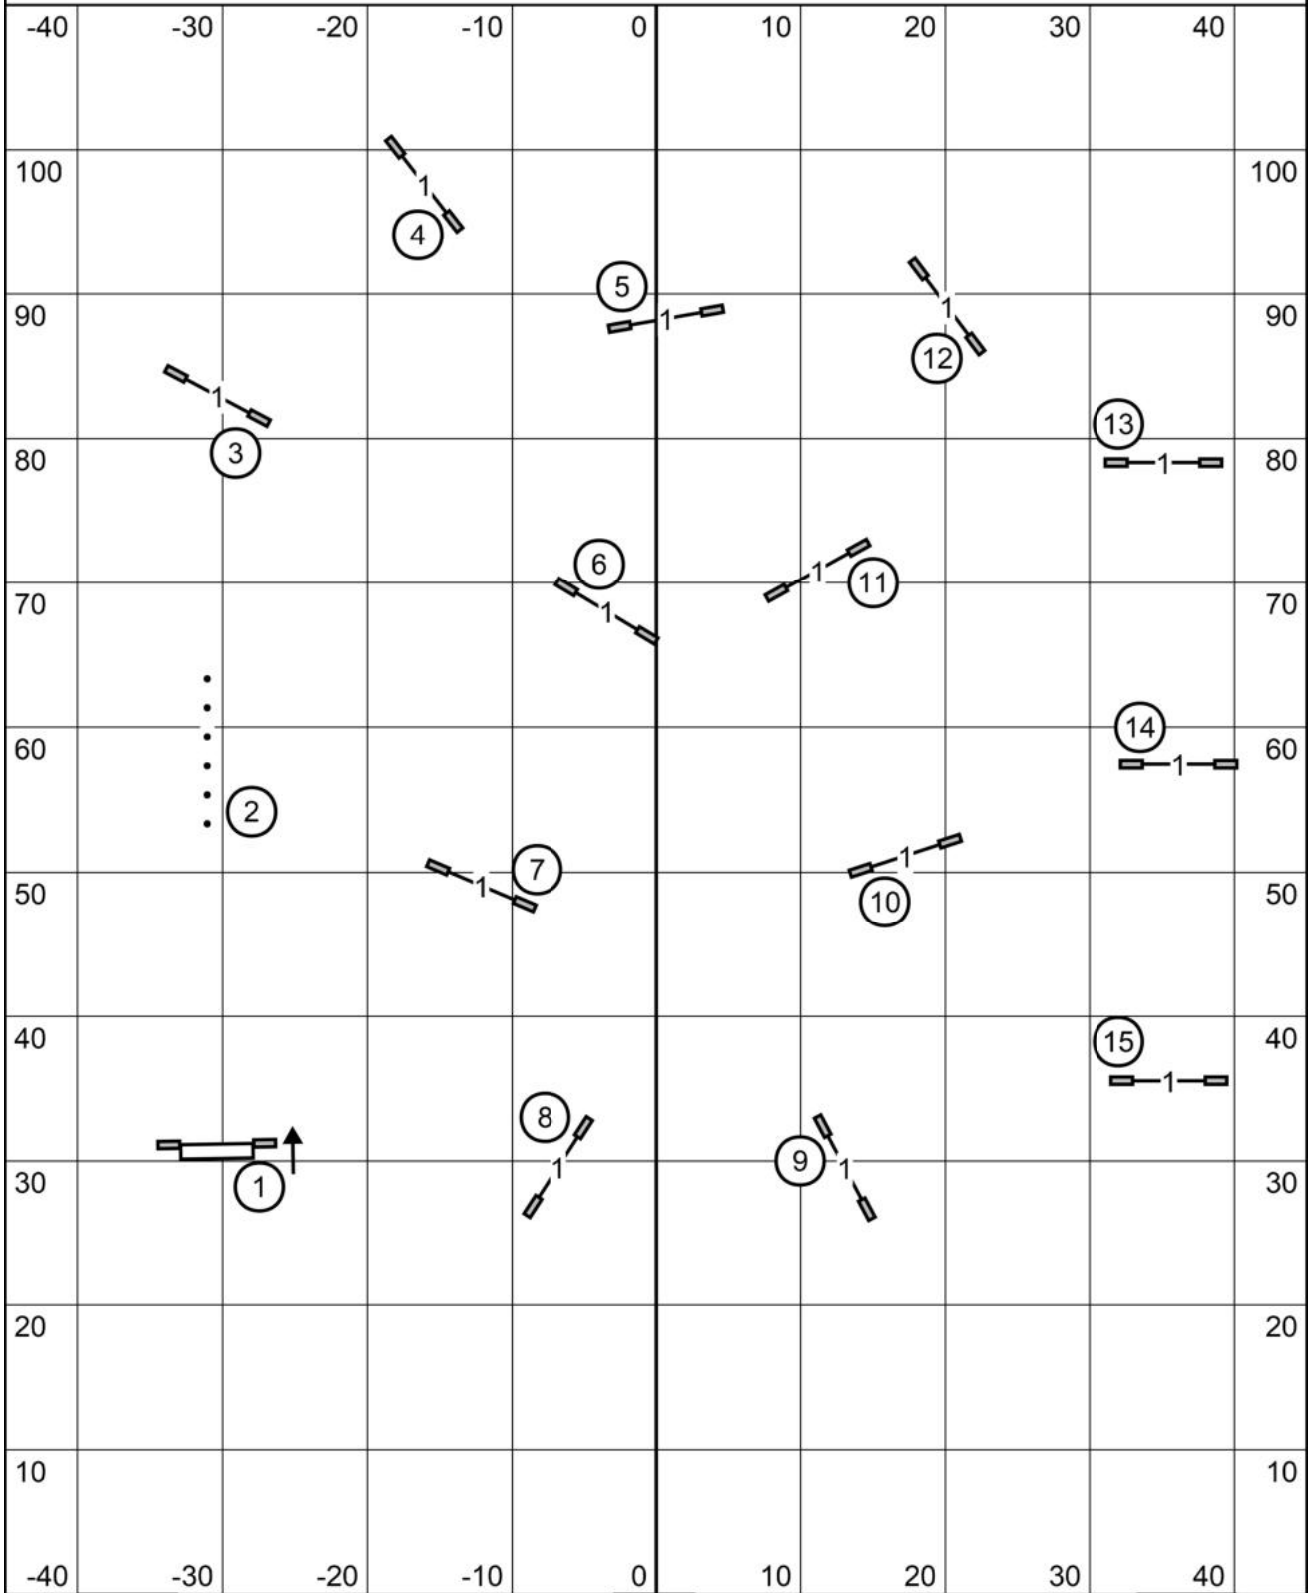

Novice Jumpers with Weaves

Enter when dog before is on leash.

Gate

T/S

Gate

American Rottweiler Club

Purina Farms Event Center - Gray Summer, MO

Thursday, June 11, 2026

Inga L. Hooper