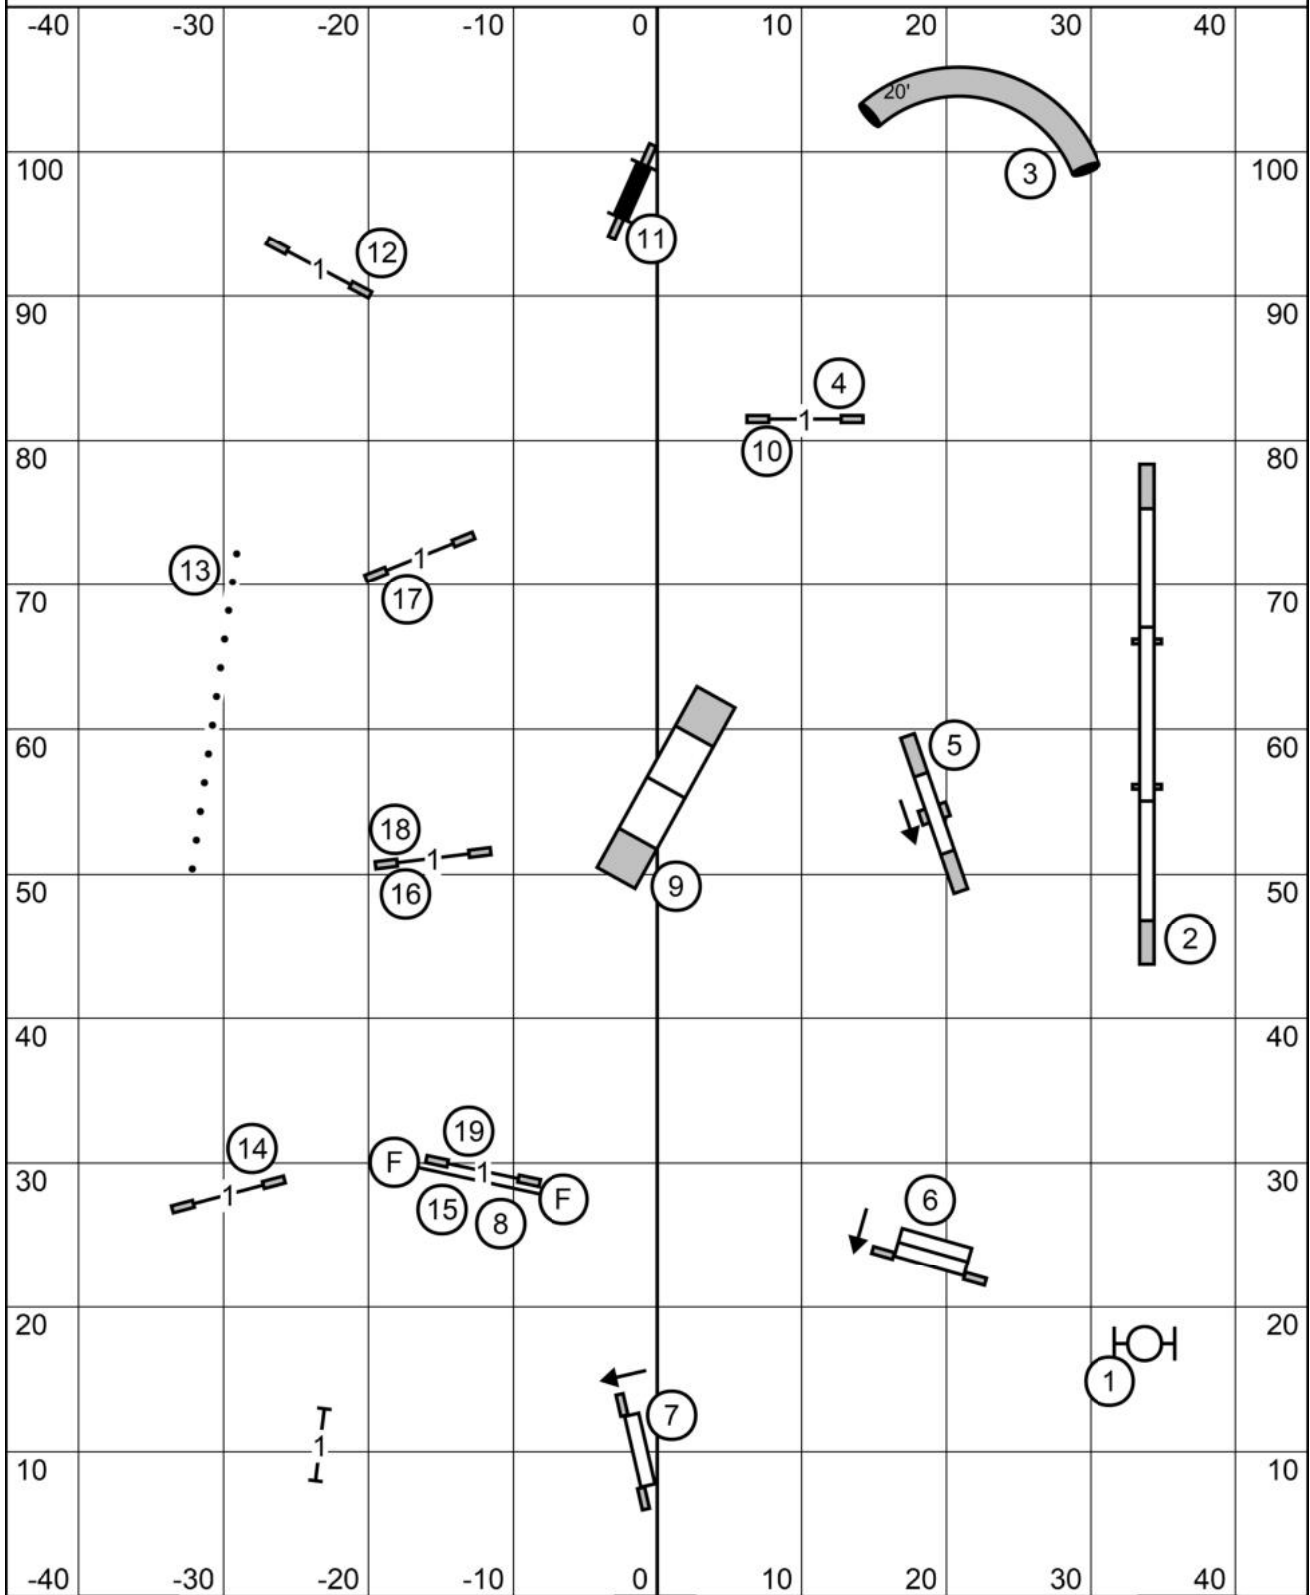

FAST - All Levels

E/M: (4) (5) (6) ----- to ----- (in flow)
 Open: (4) (5) or (5) (6) to ----- (in flow)
 Novice: (4) (5) or (5) (6) ----- (in flow)

Gate

T/S

Gate

American Rottweiler Club

Purina Farms Event Center - Gray Summer, MO

Thursday, June 11, 2026

Inga L. Hooper

Excellent/Master Standard

In at #17

Gate

T/S

Gate

American Rottweiler Club

Novice Standard

Enter when dog before is on leash.

Gate

T/S

Gate

American Rottweiler Club

Purina Farms Event Center - Gray Summer, MO

Thursday, June 11, 2026