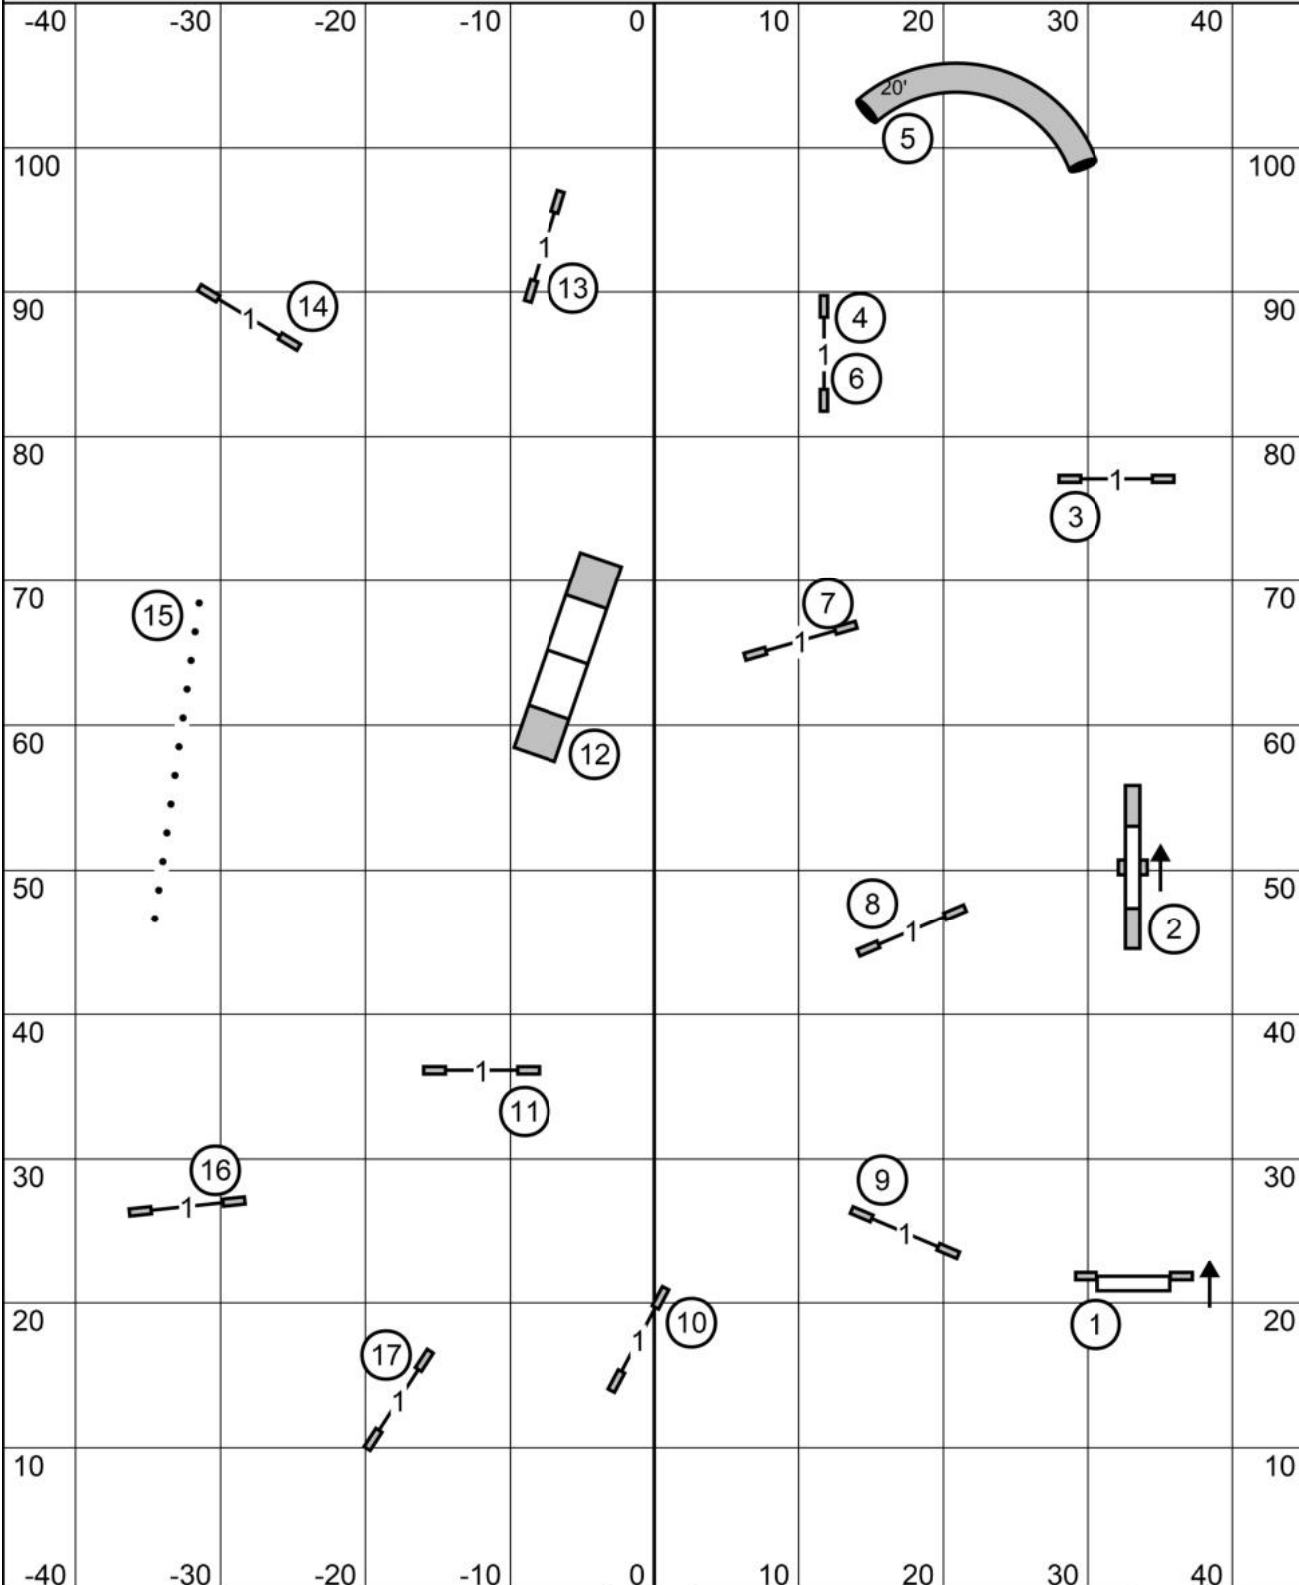

Time 2 Beat

In at #15

Gate

T/S

Gate

American Rottweiler Club

Purina Farms Event Center - Gray Summer, MO
Thursday, June 11, 2026
Inga L. Hooper