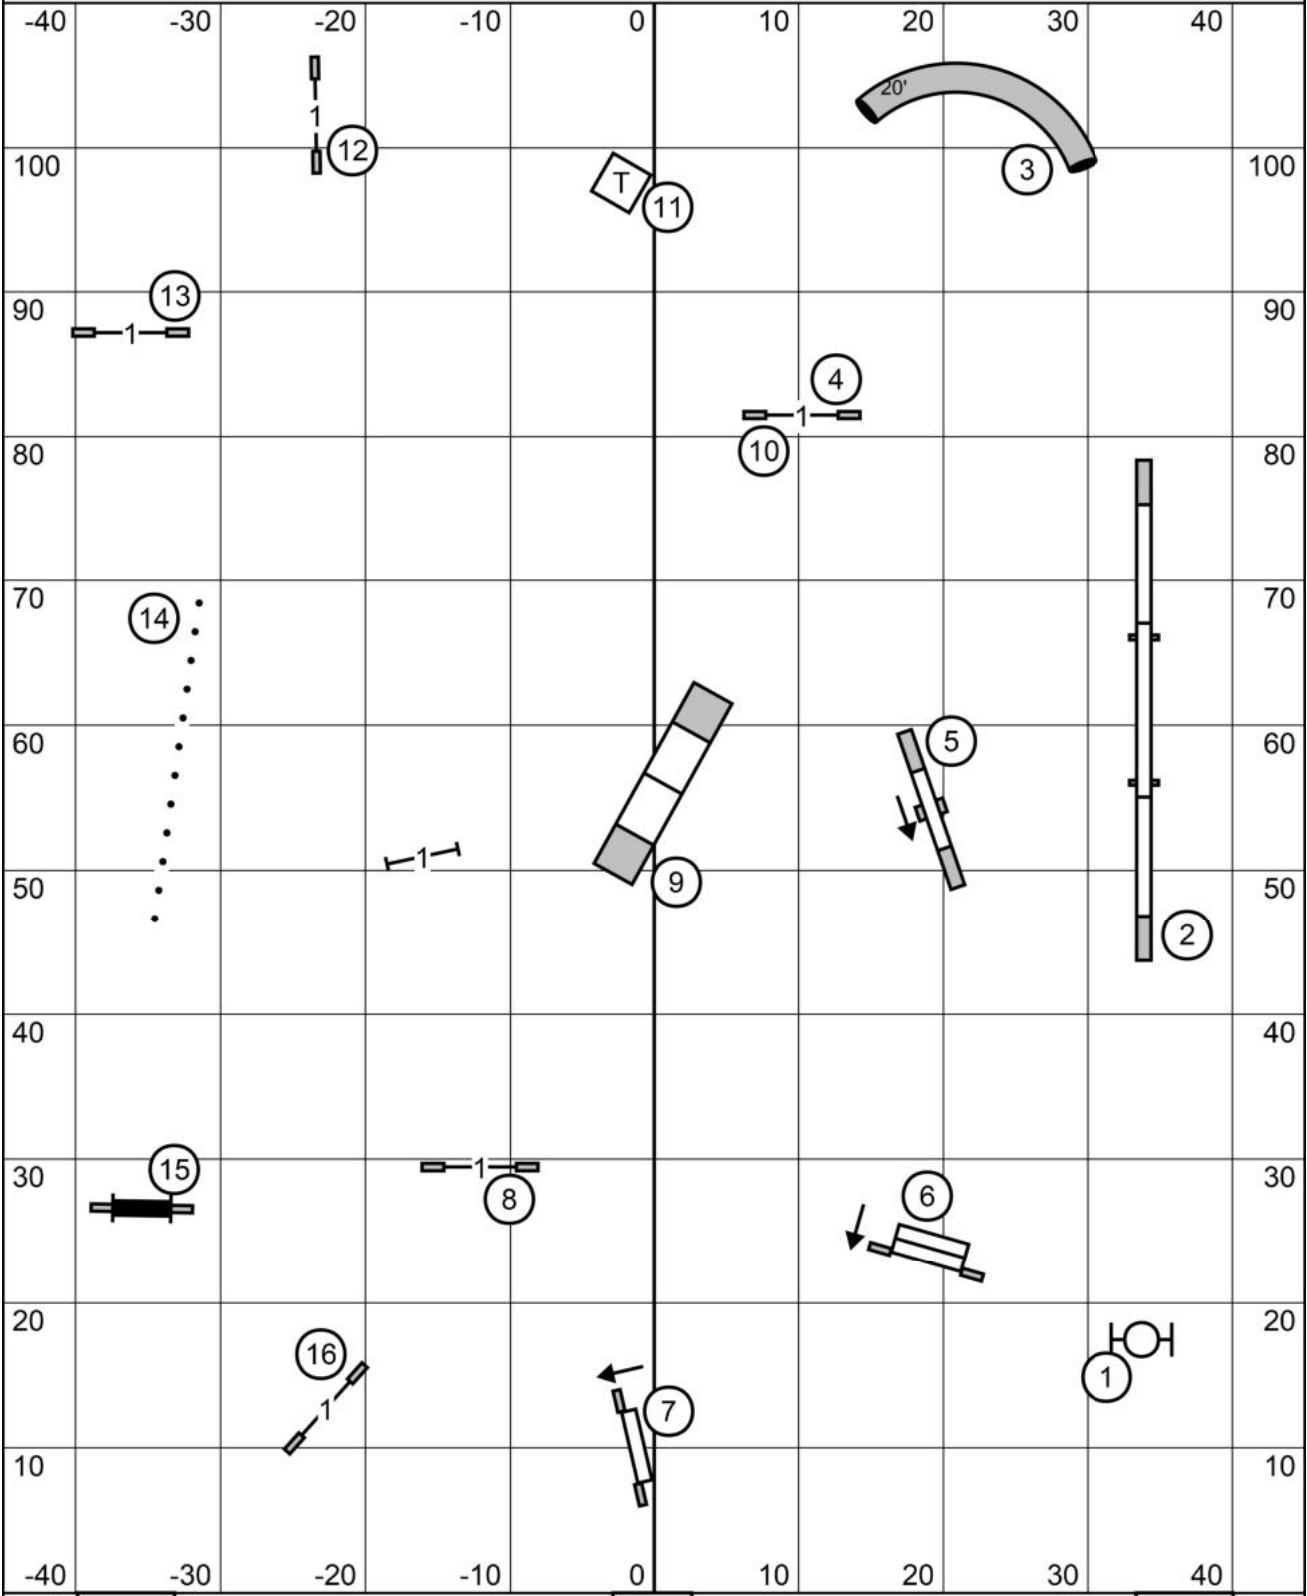

Open Standard

In at #14

American Rottweiler Club
Purina Farms Event Center - Gray Summer, MO
Thursday, June 11, 2026
Inga L. Hooper