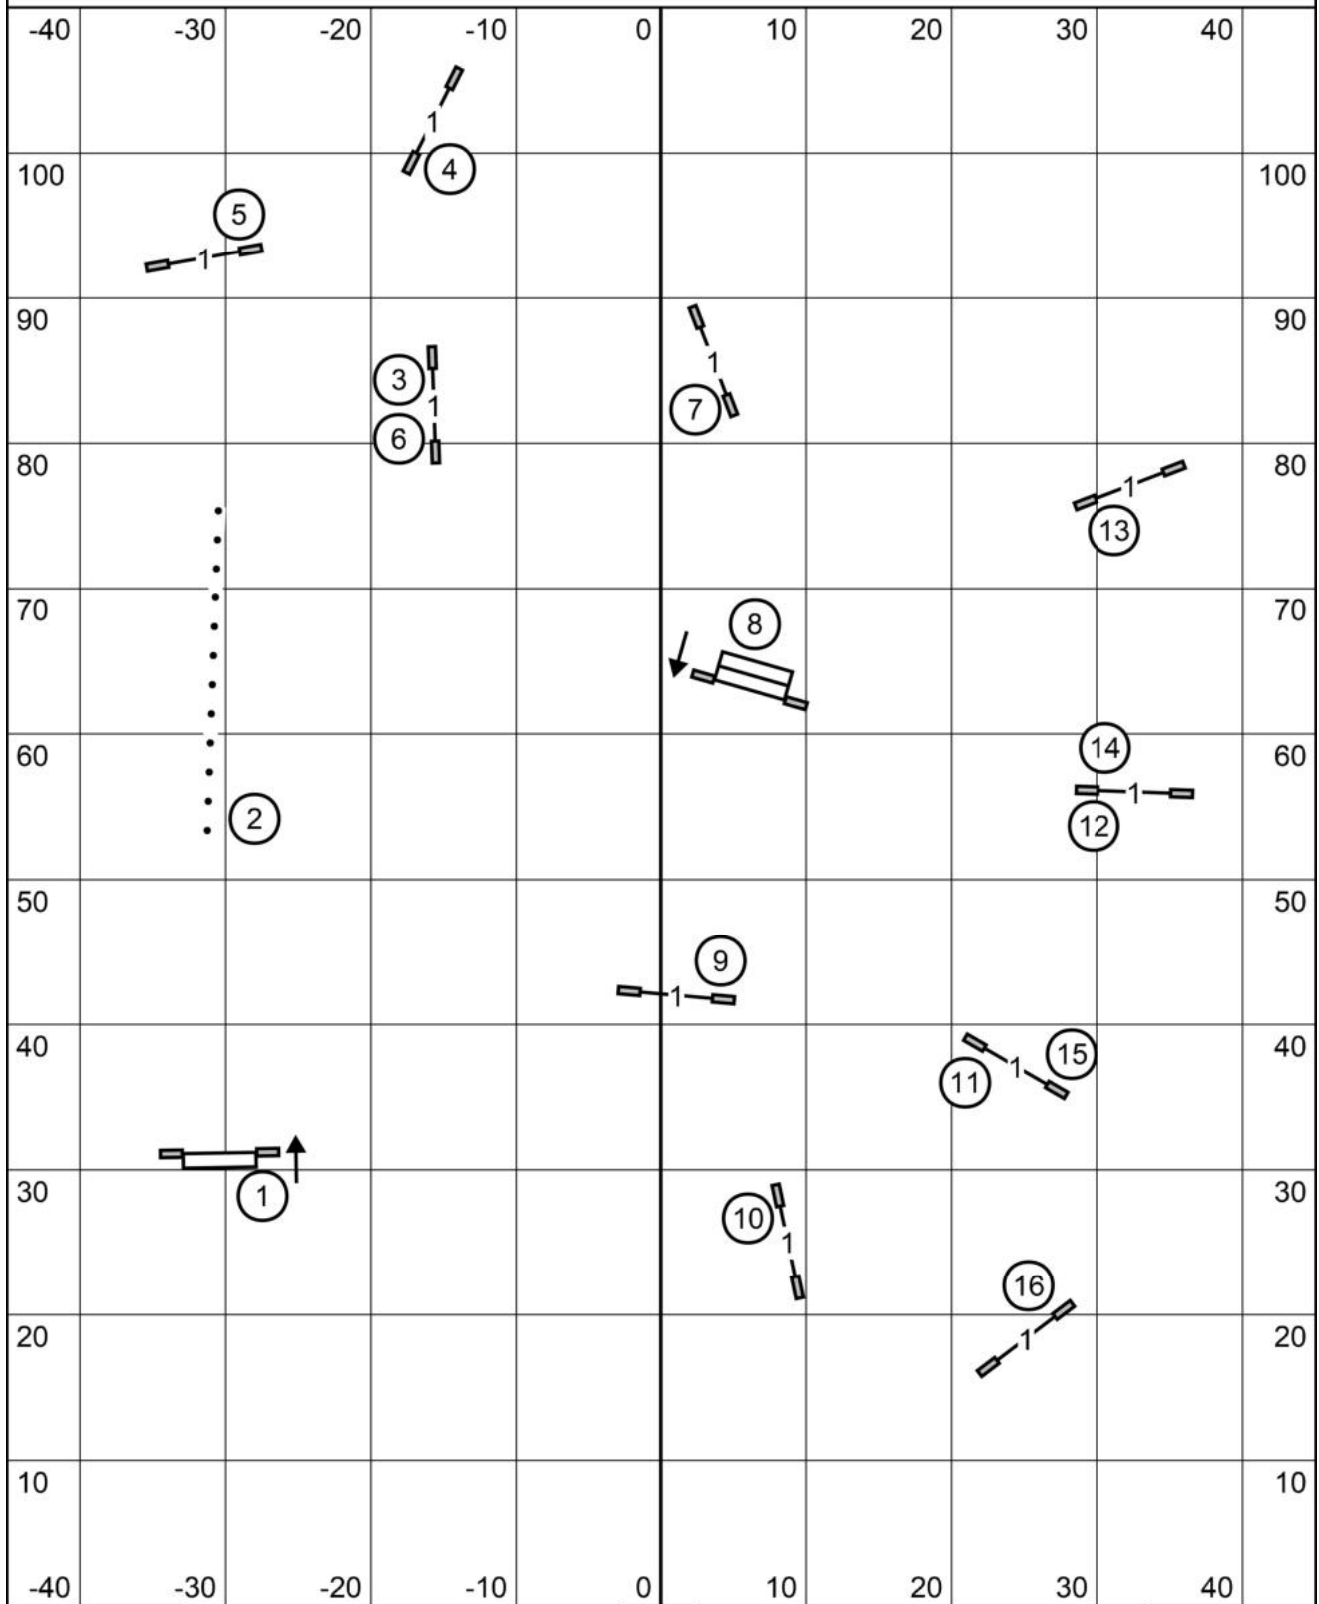

Open Jumpers with Weaves

In at #14

Gate

T/S

Gate

American Rottweiler Club

Purina Farms Event Center - Gray Summer, MO

Thursday, June 11, 2026

Inga L. Hooper