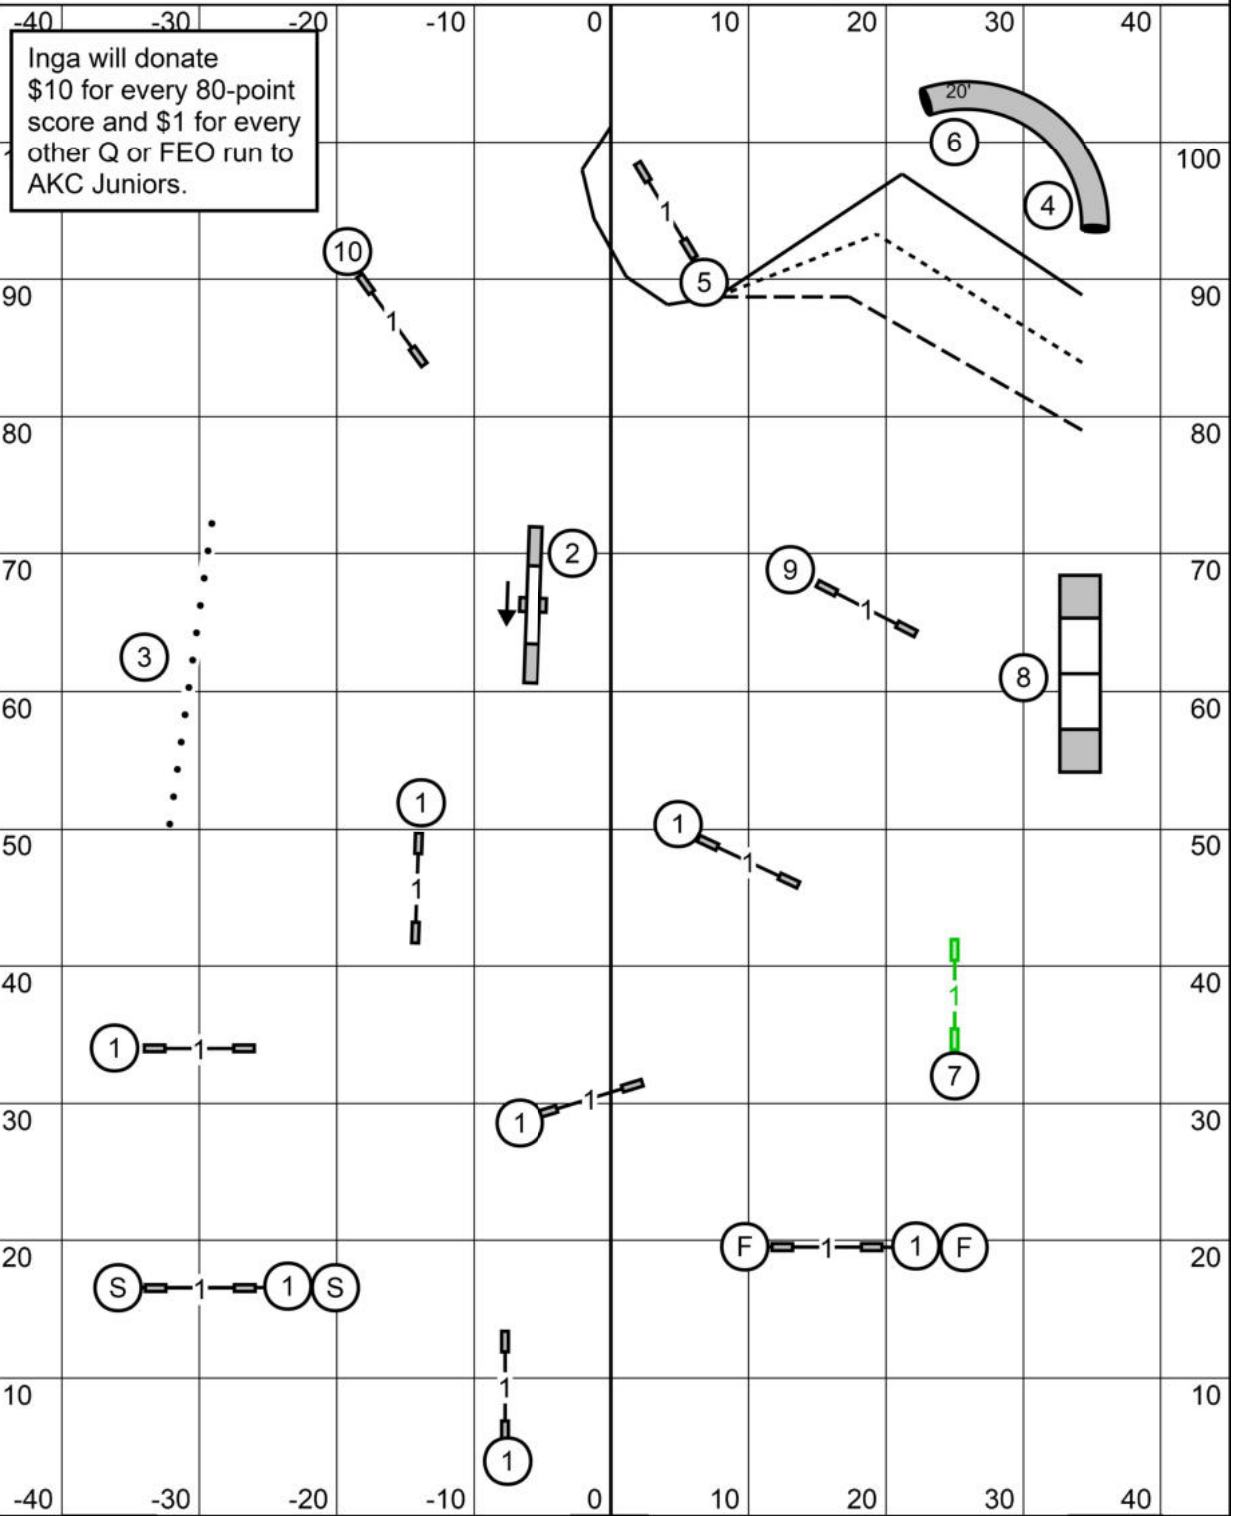

FAST - All Levels

E/M: (4) (5) (6) ----- to ----- (in flow)
 Open: (4) (5) or (5) (6) to ----- (in flow)
 Novice: (4) (5) or (5) (6) ----- (in flow)

Gate

T/S

Gate

American Rottweiler Club

Purina Farms Event Center - Gray Summer, MO

Thursday, June 11, 2026

Inga L. Hooper

Excellent/Master Standard

In at #17

Gate

T/S

Gate

American Rottweiler Club

Novice Standard

Enter when dog before is on leash.

Gate

T/S

Gate

American Rottweiler Club

Purina Farms Event Center - Gray Summer, MO

Thursday, June 11, 2026