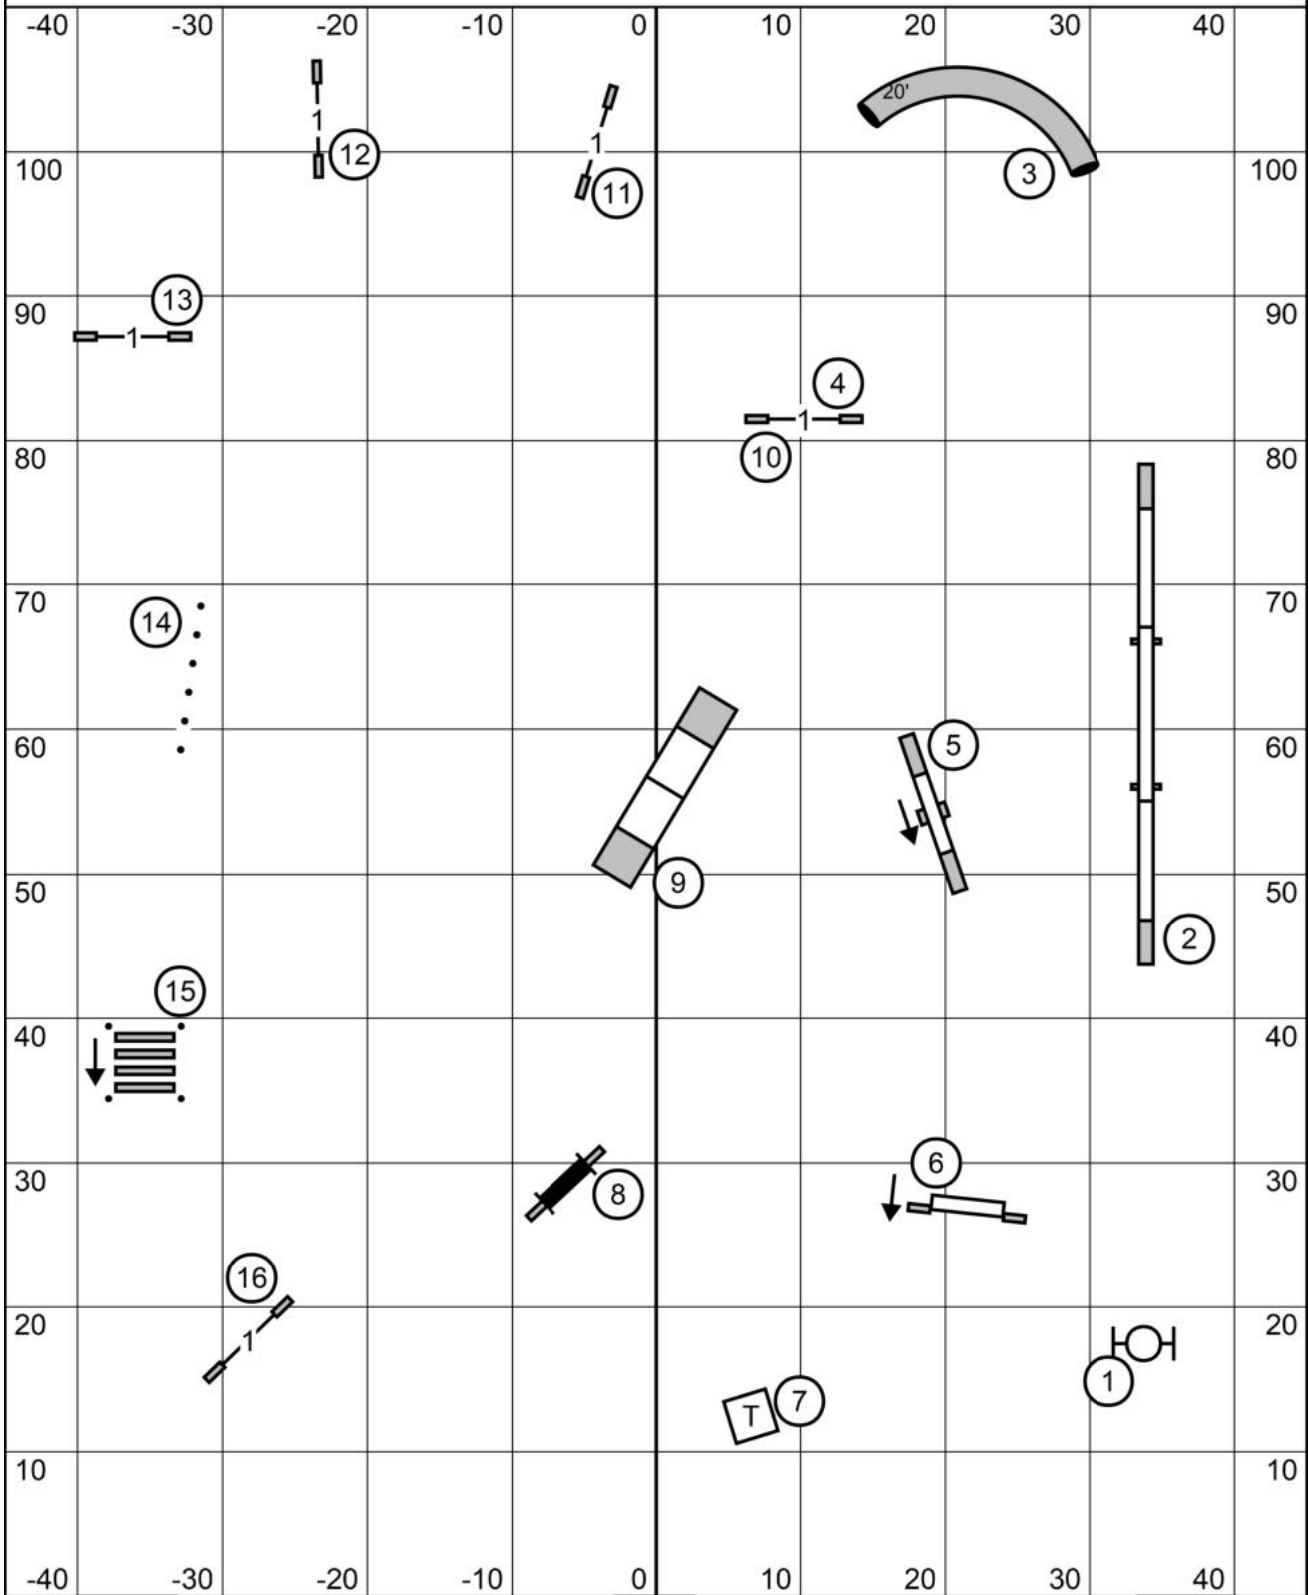

FAST - All Levels

E/M: (4) (5) (6) ----- to ----- (in flow)
 Open: (4) (5) or (5) (6) to ----- (in flow)
 Novice: (4) (5) or (5) (6) ----- (in flow)

Gate

T/S

Gate

American Rottweiler Club

Purina Farms Event Center - Gray Summer, MO

Novice Standard

Enter when dog before is on leash.

Gate

T/S

Gate

American Rottweiler Club

Purina Farms Event Center - Gray Summer, MO

Thursday, June 11, 2026