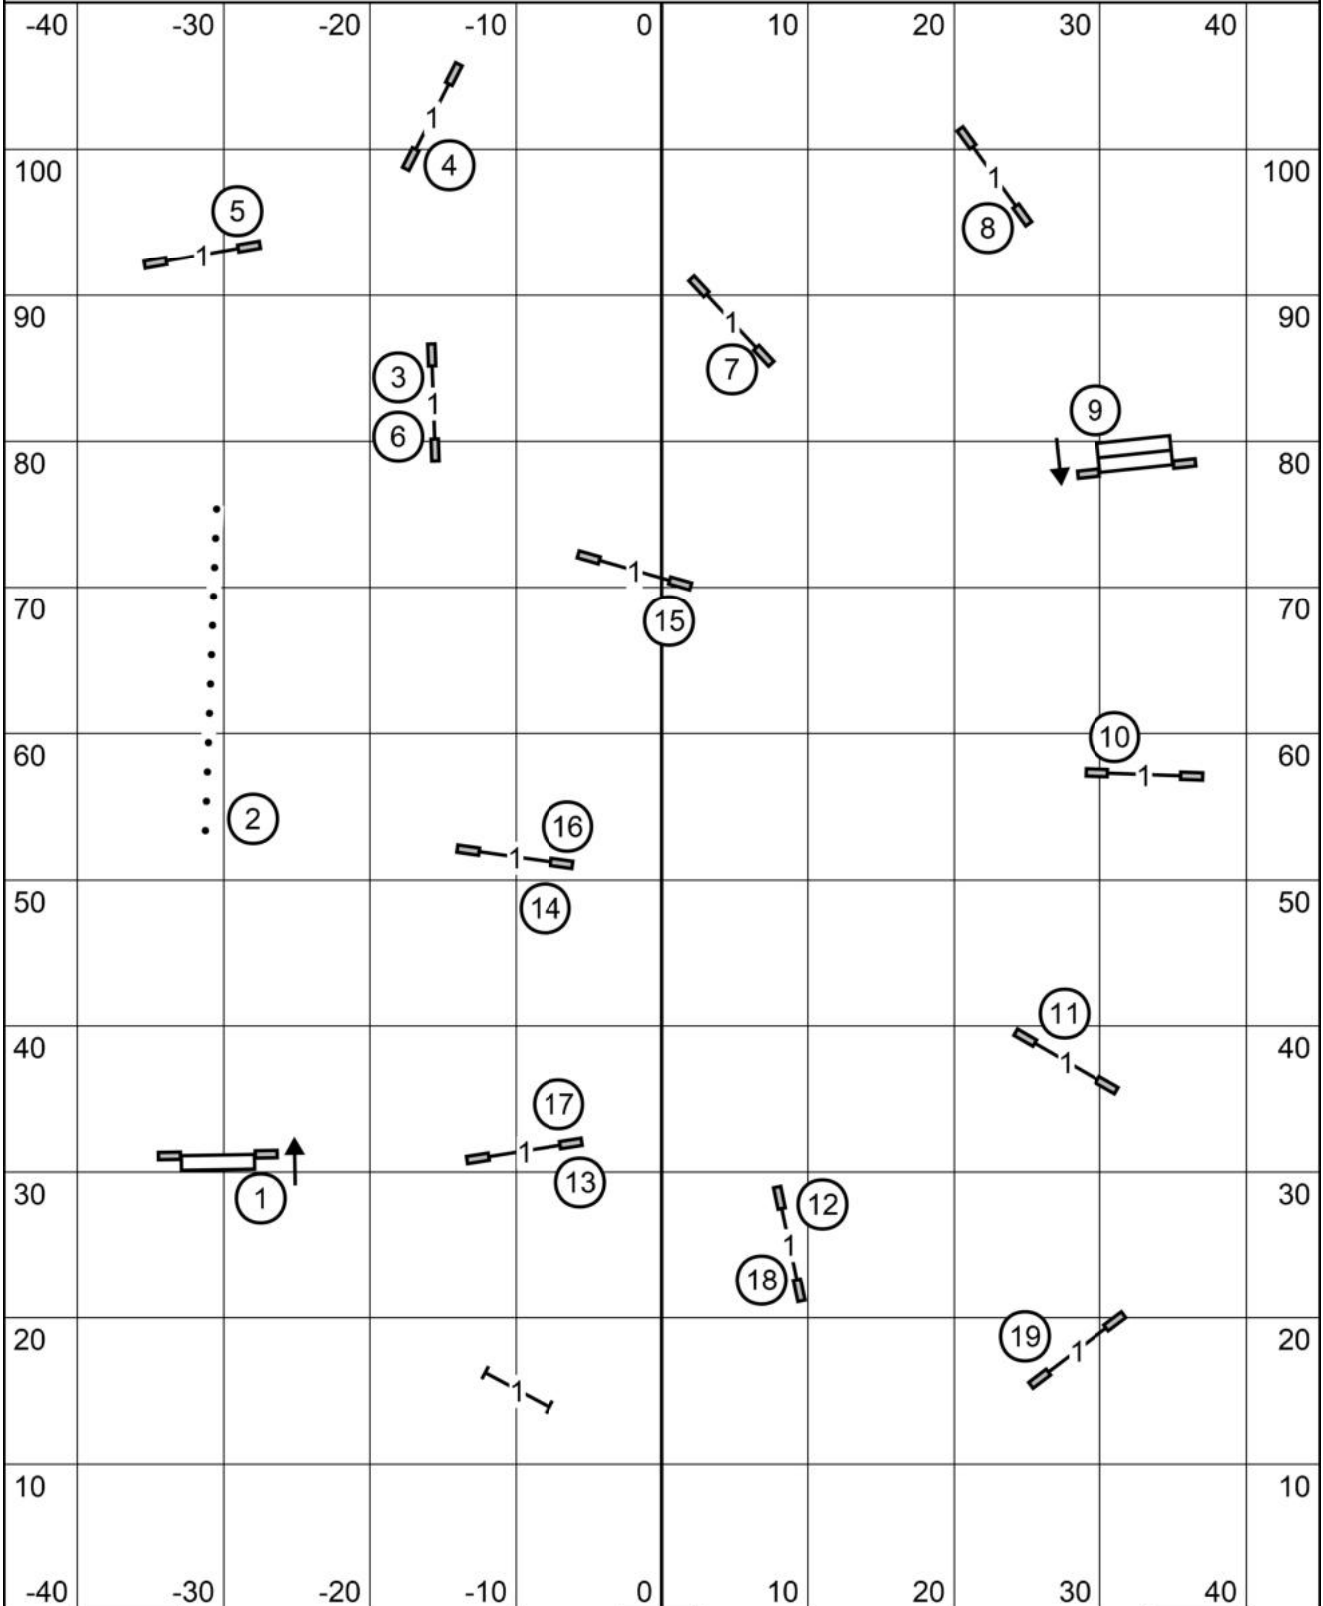

Excellent/Master Jumpers with Weaves

In at #17

Gate

T/S

Gate

American Rottweiler Club

Purina Farms Event Center - Gray Summer, MO

Thursday, June 11, 2026

Inga L. Hooper