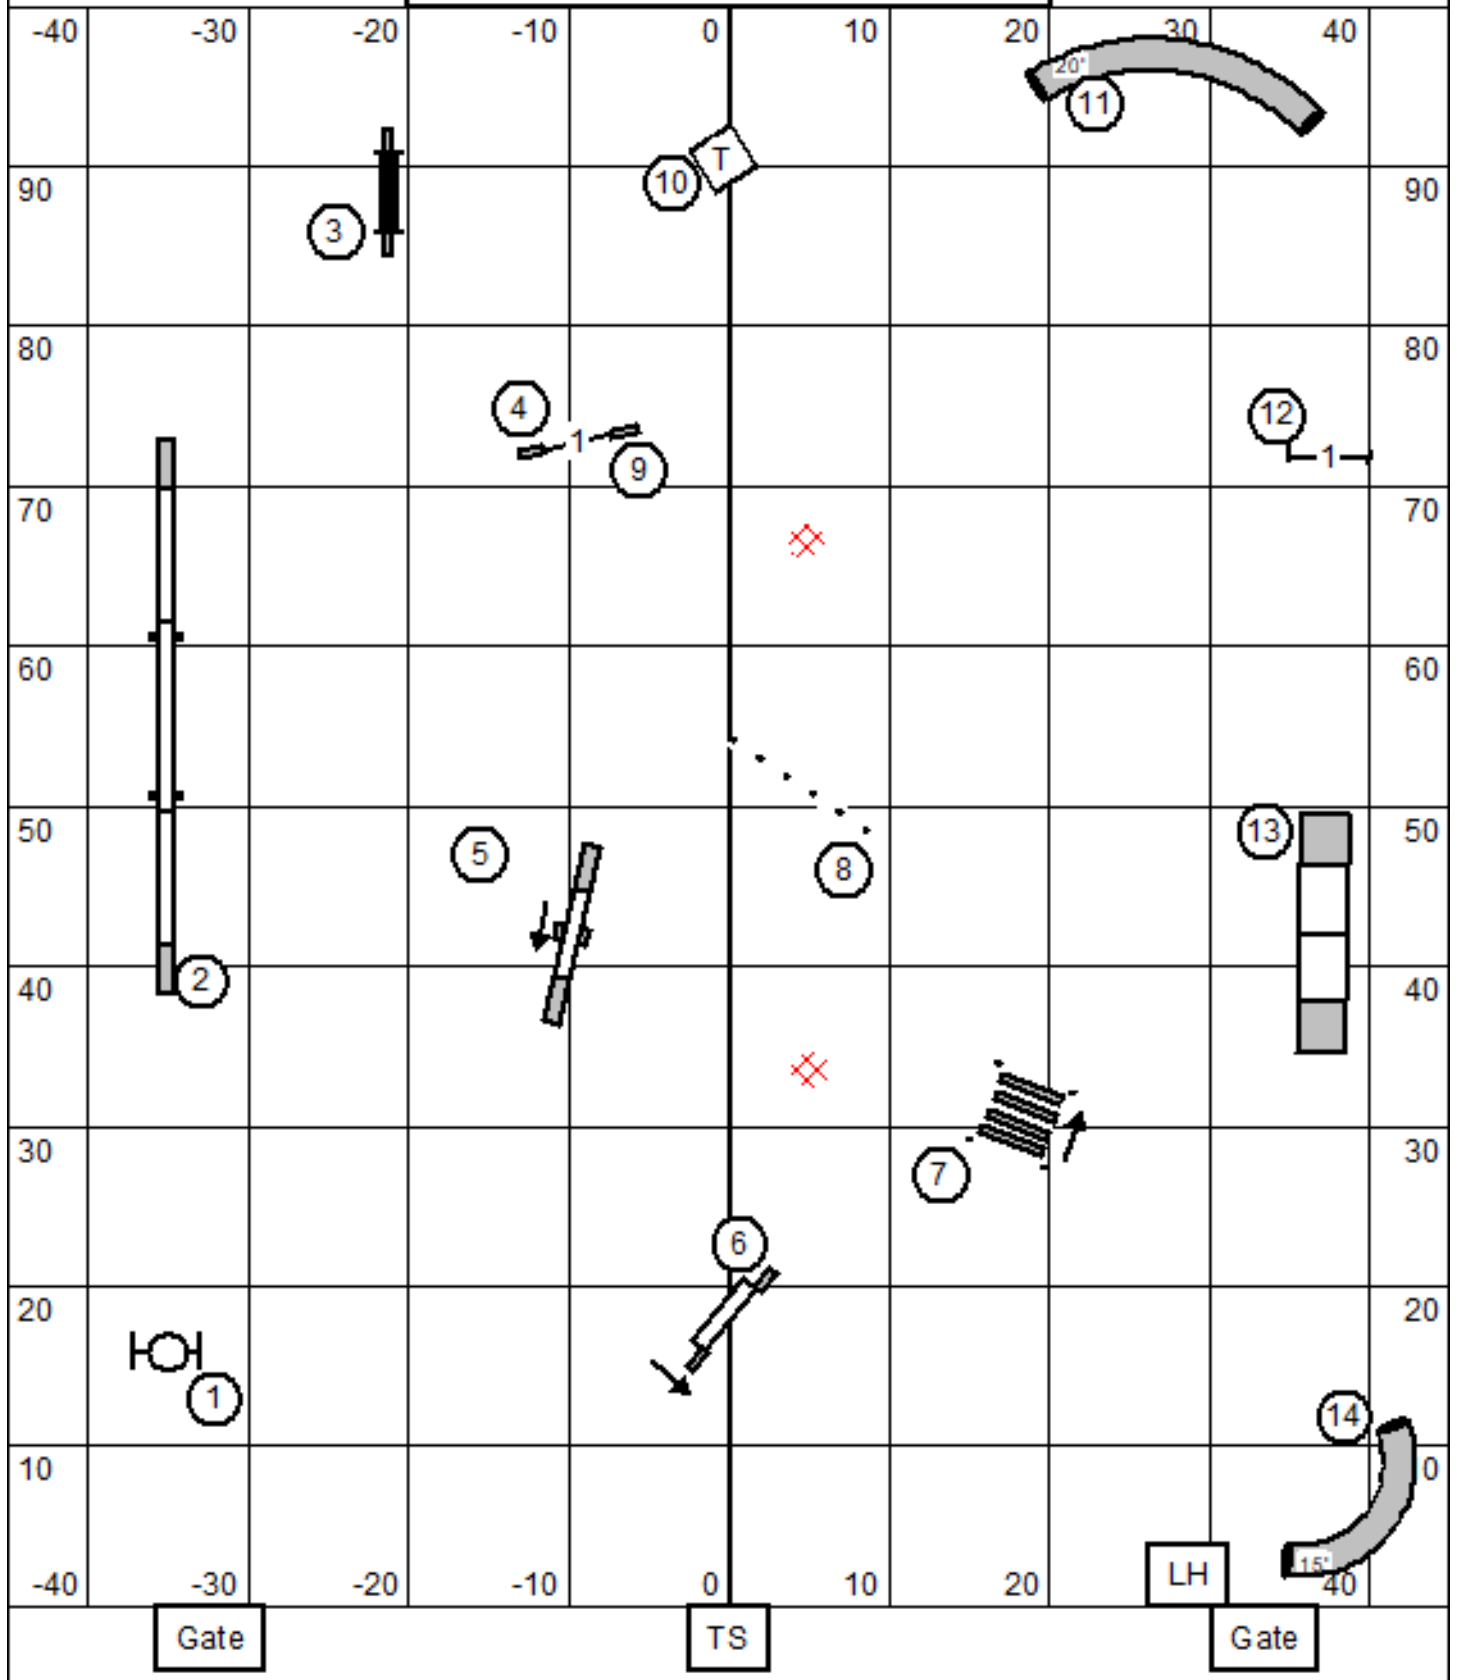

Greater St. Louis Shetland Sheepdog Club
Novice Standard
May 23, 2026 Dan Wolfson