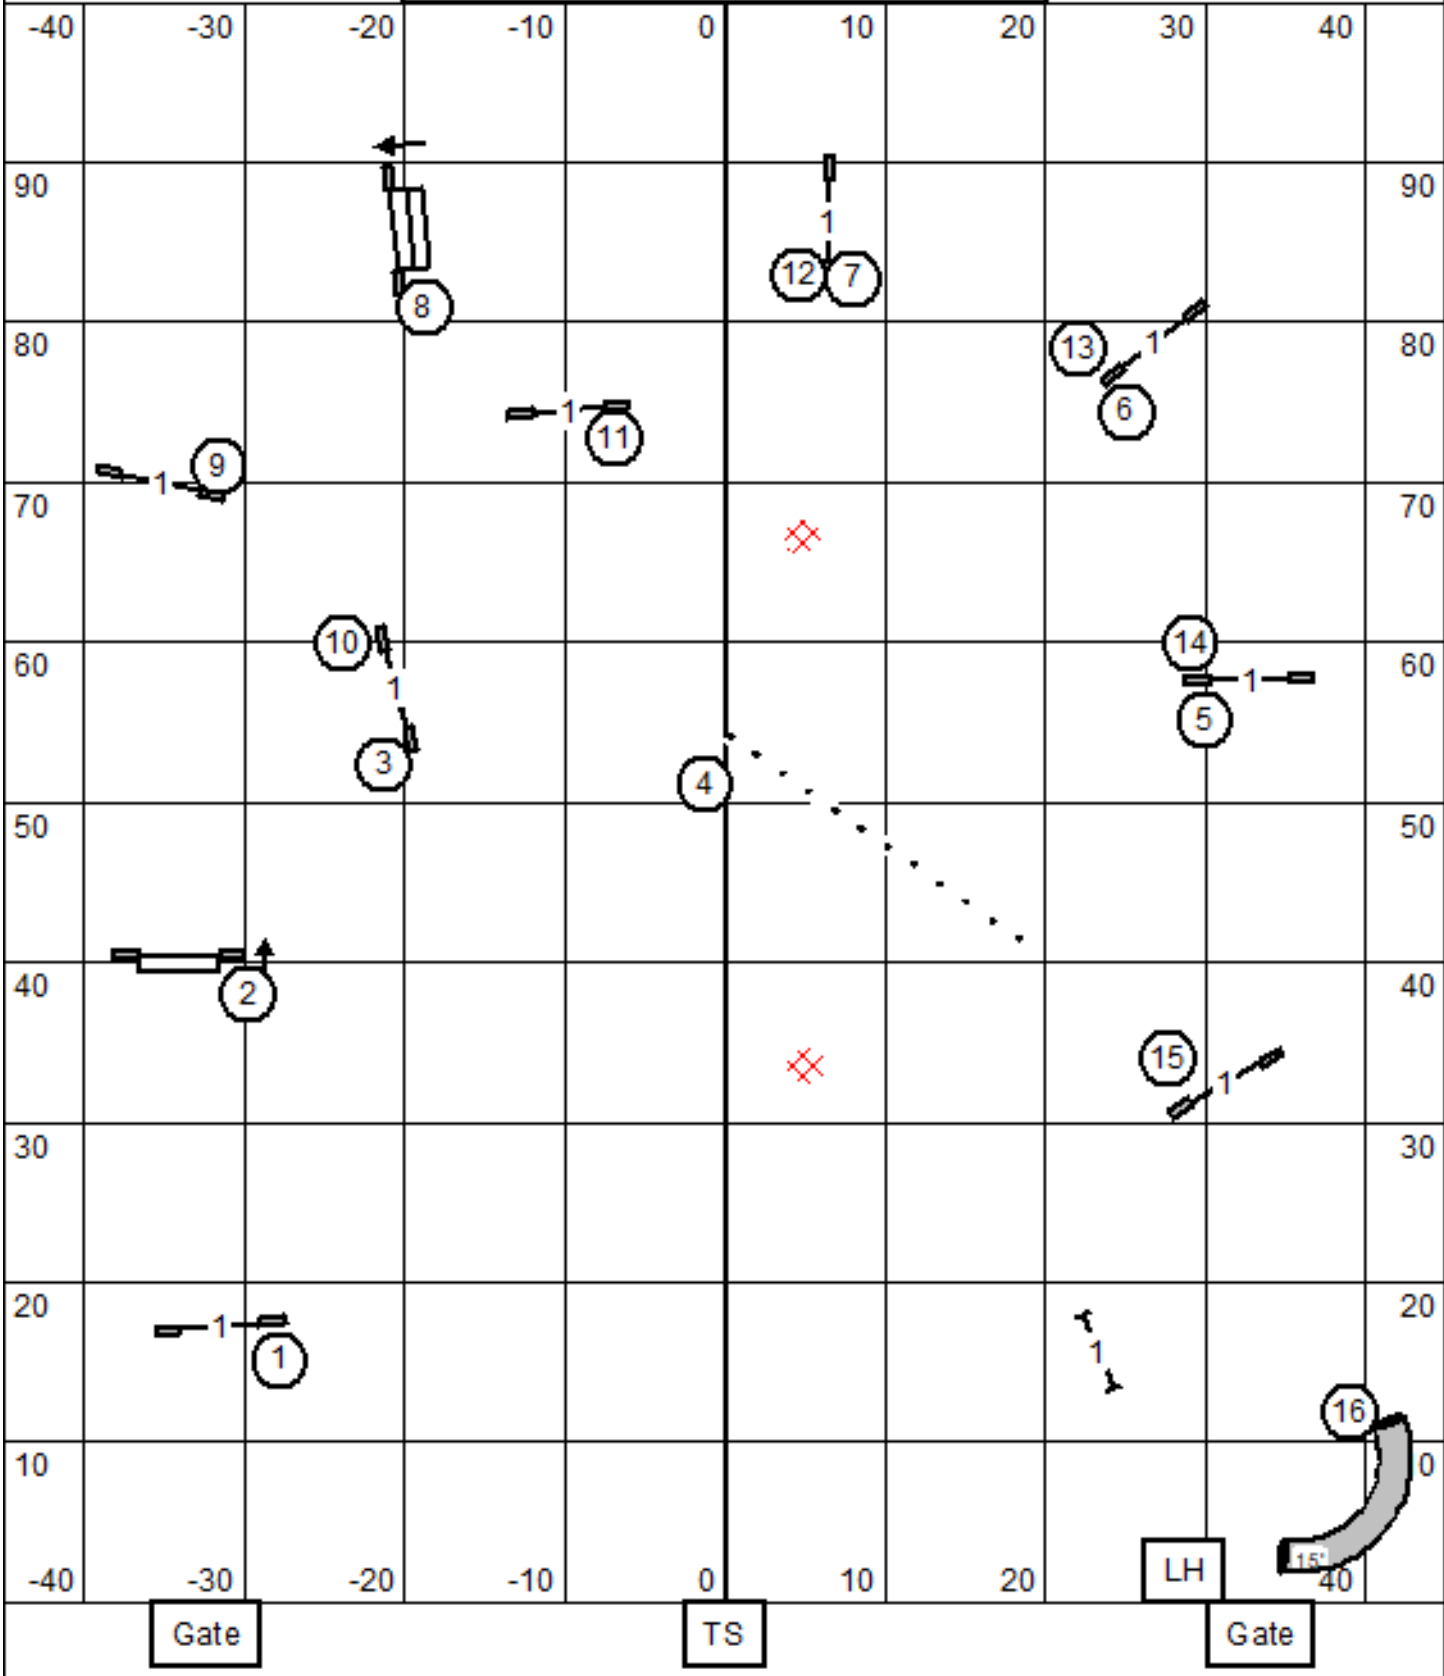

Greater St. Louis Shetland Sheepdog Club  
**Open JWW**  
 May 23, 2026 Dan Wolfson

Greater St. Louis Shetland Sheepdog Club  
**Novice JWW**  
 May 23, 2026 Dan Wolfson