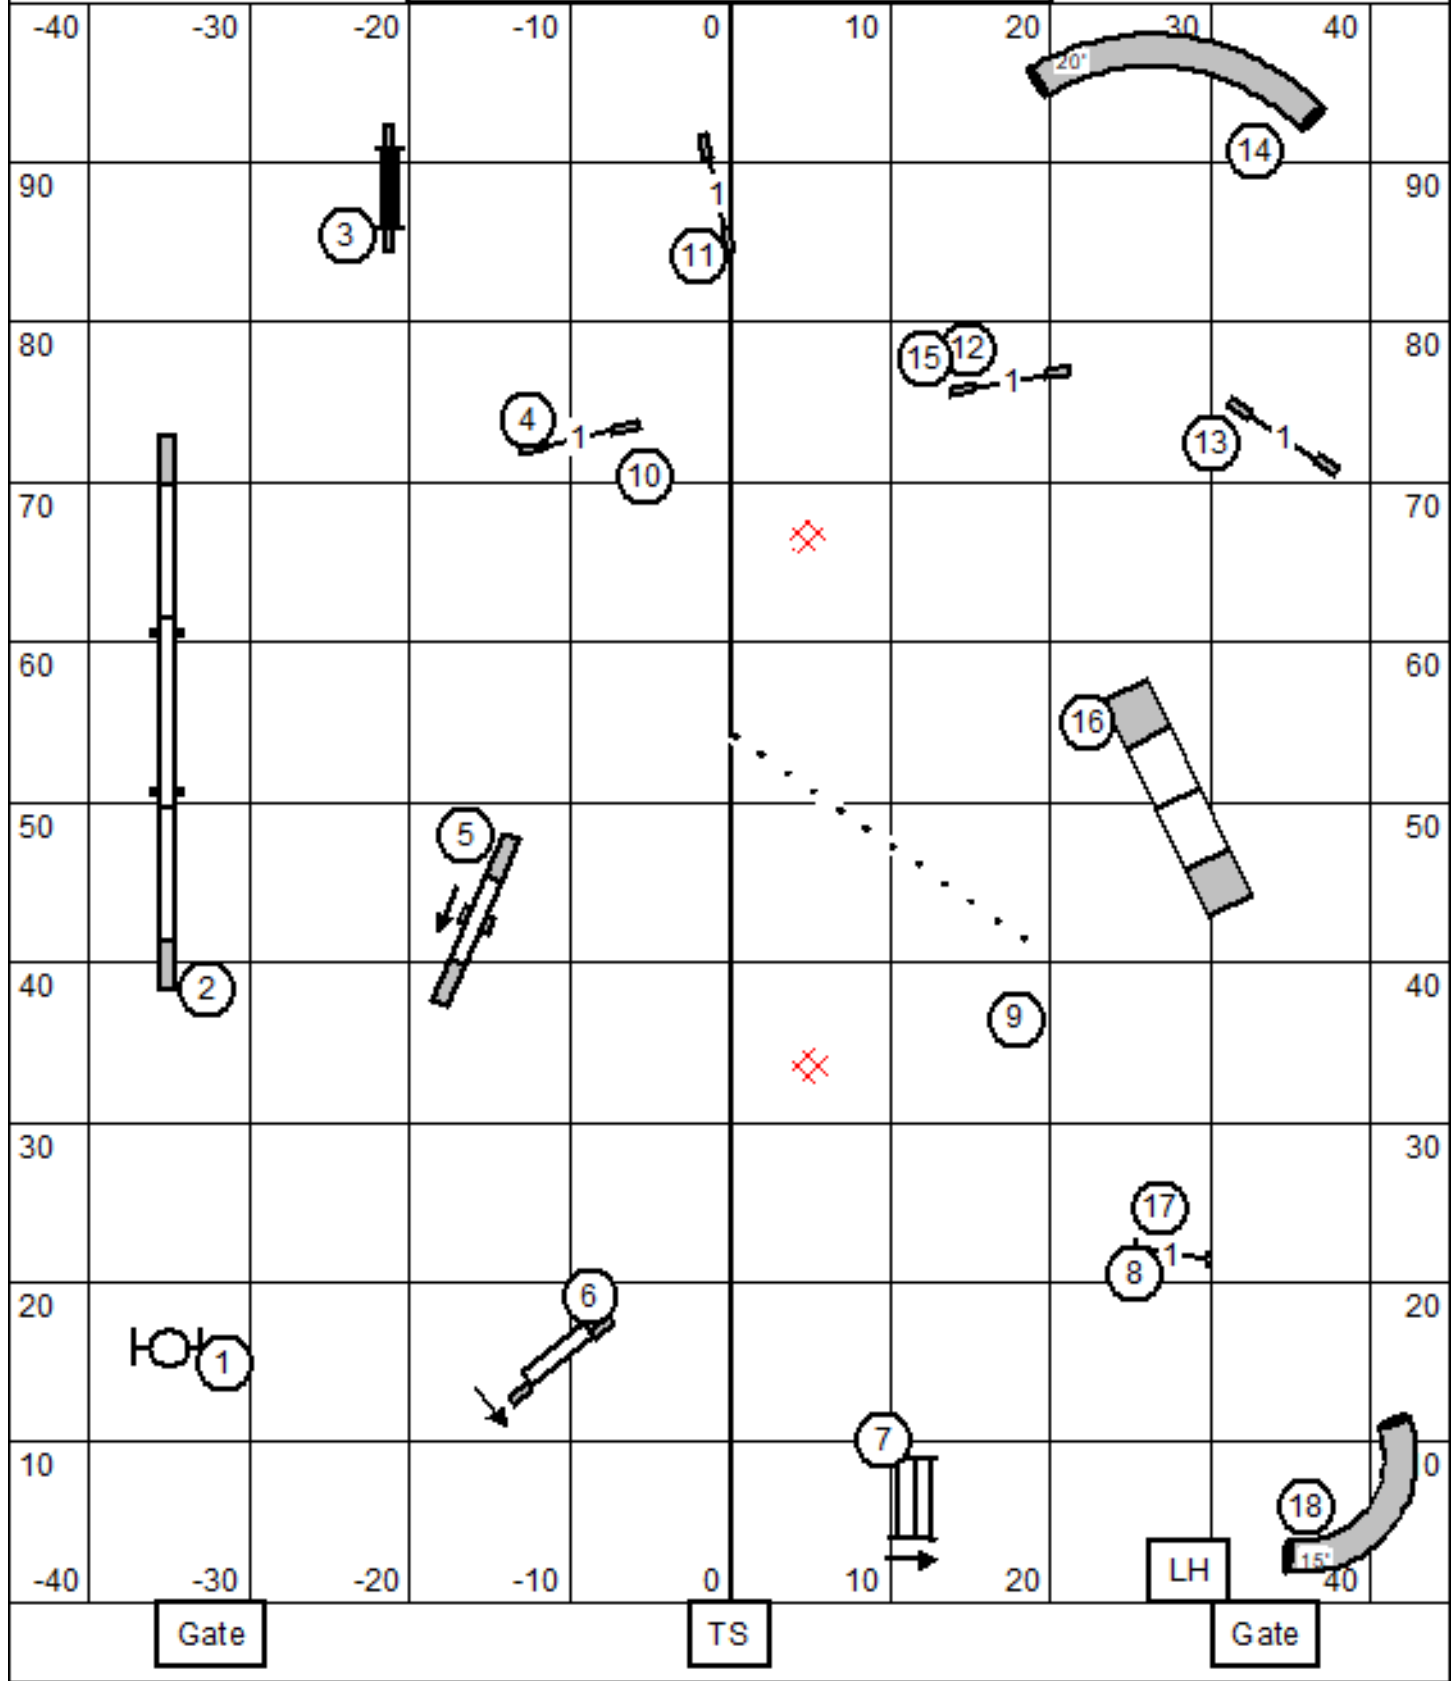

Greater St. Louis Shetland Sheepdog Club
Master Excellent Standard
May 23, 2026 Dan Wolfson