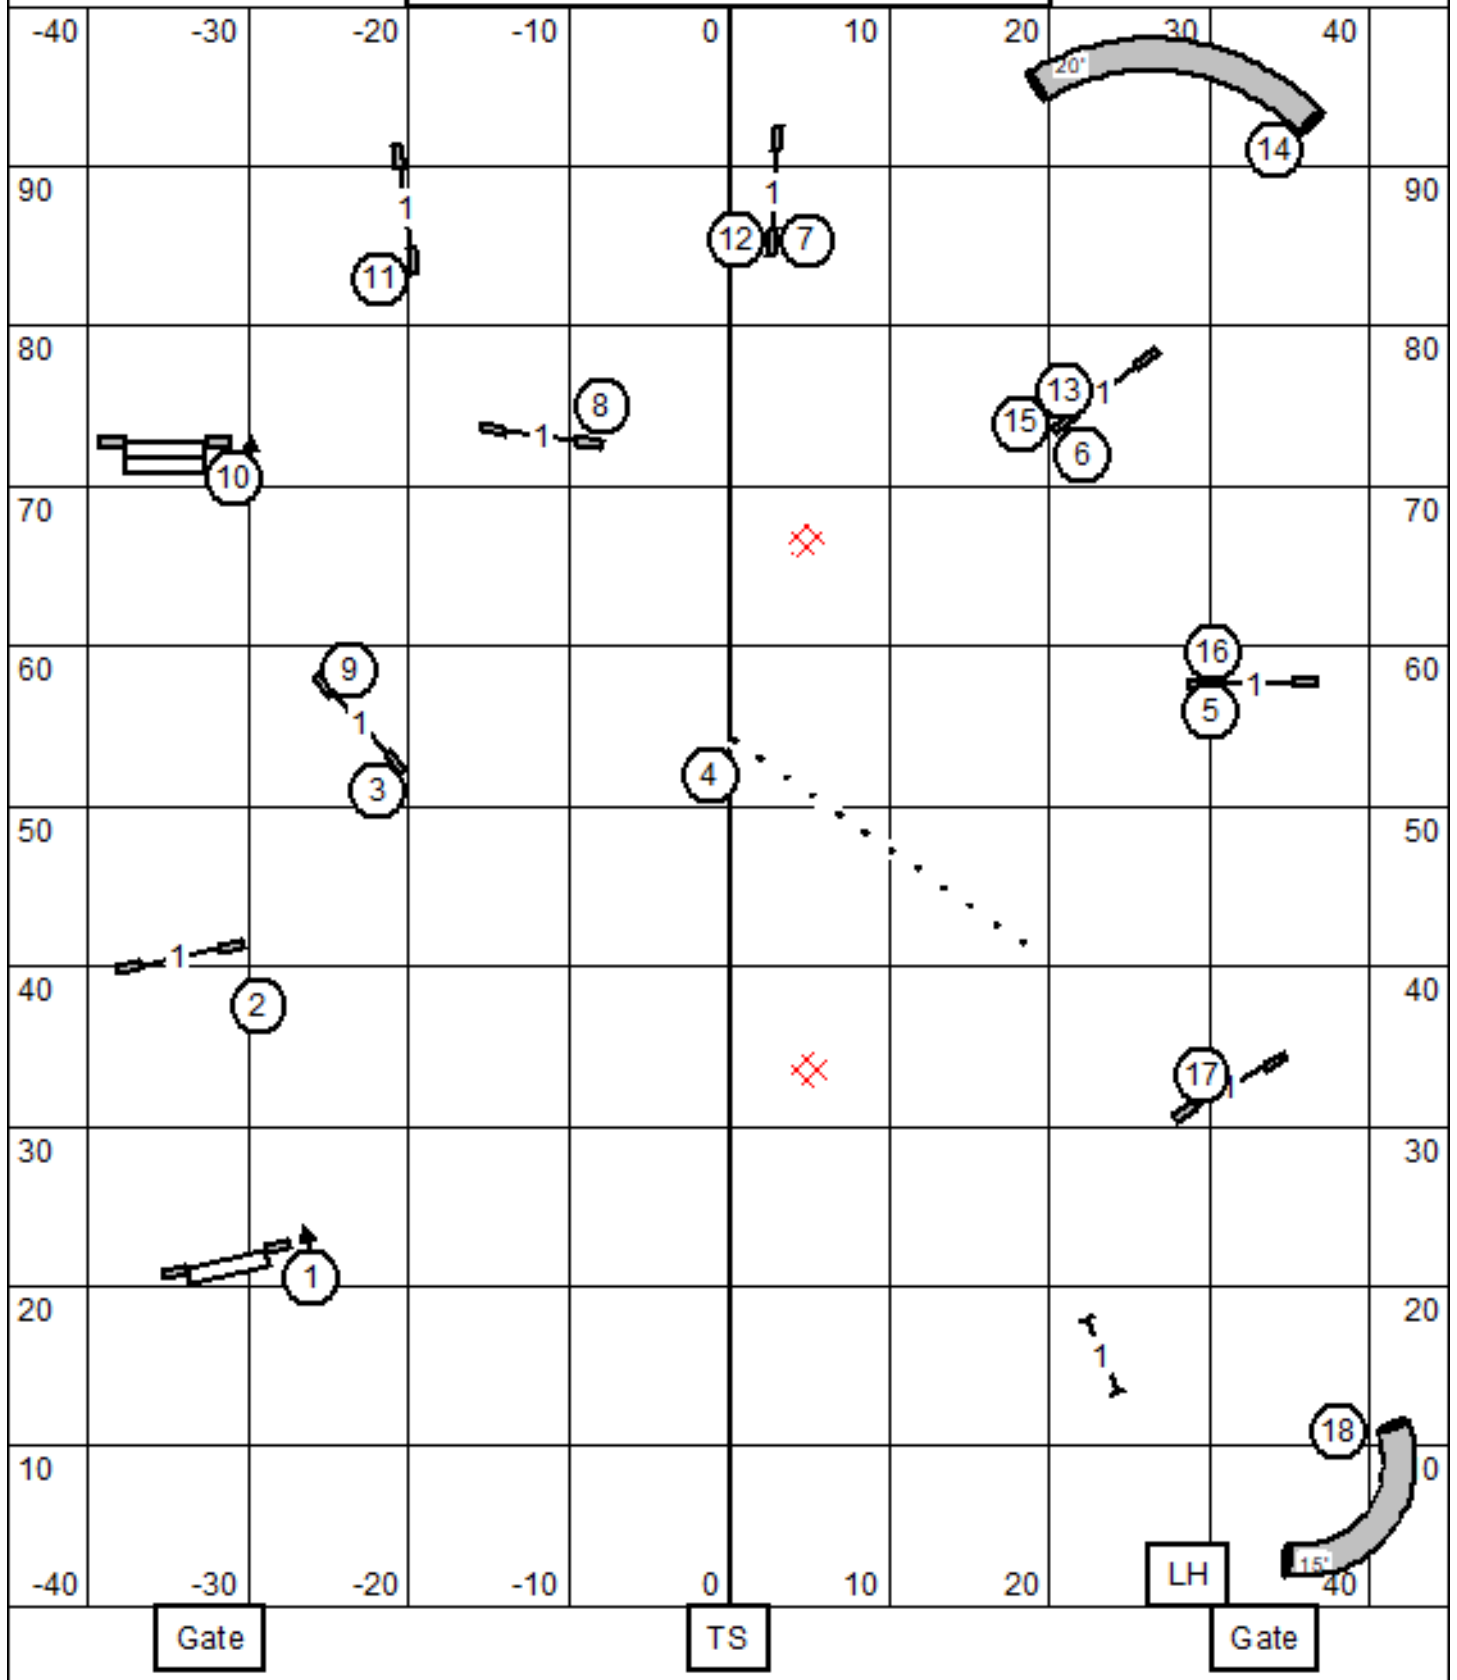

Greater St. Louis Shetland Sheepdog Club  
**Open JWW**  
 May 23, 2026 Dan Wolfson

Greater St. Louis Shetland Sheepdog Club  
**Novice JWW**  
 May 23, 2026 Dan Wolfson