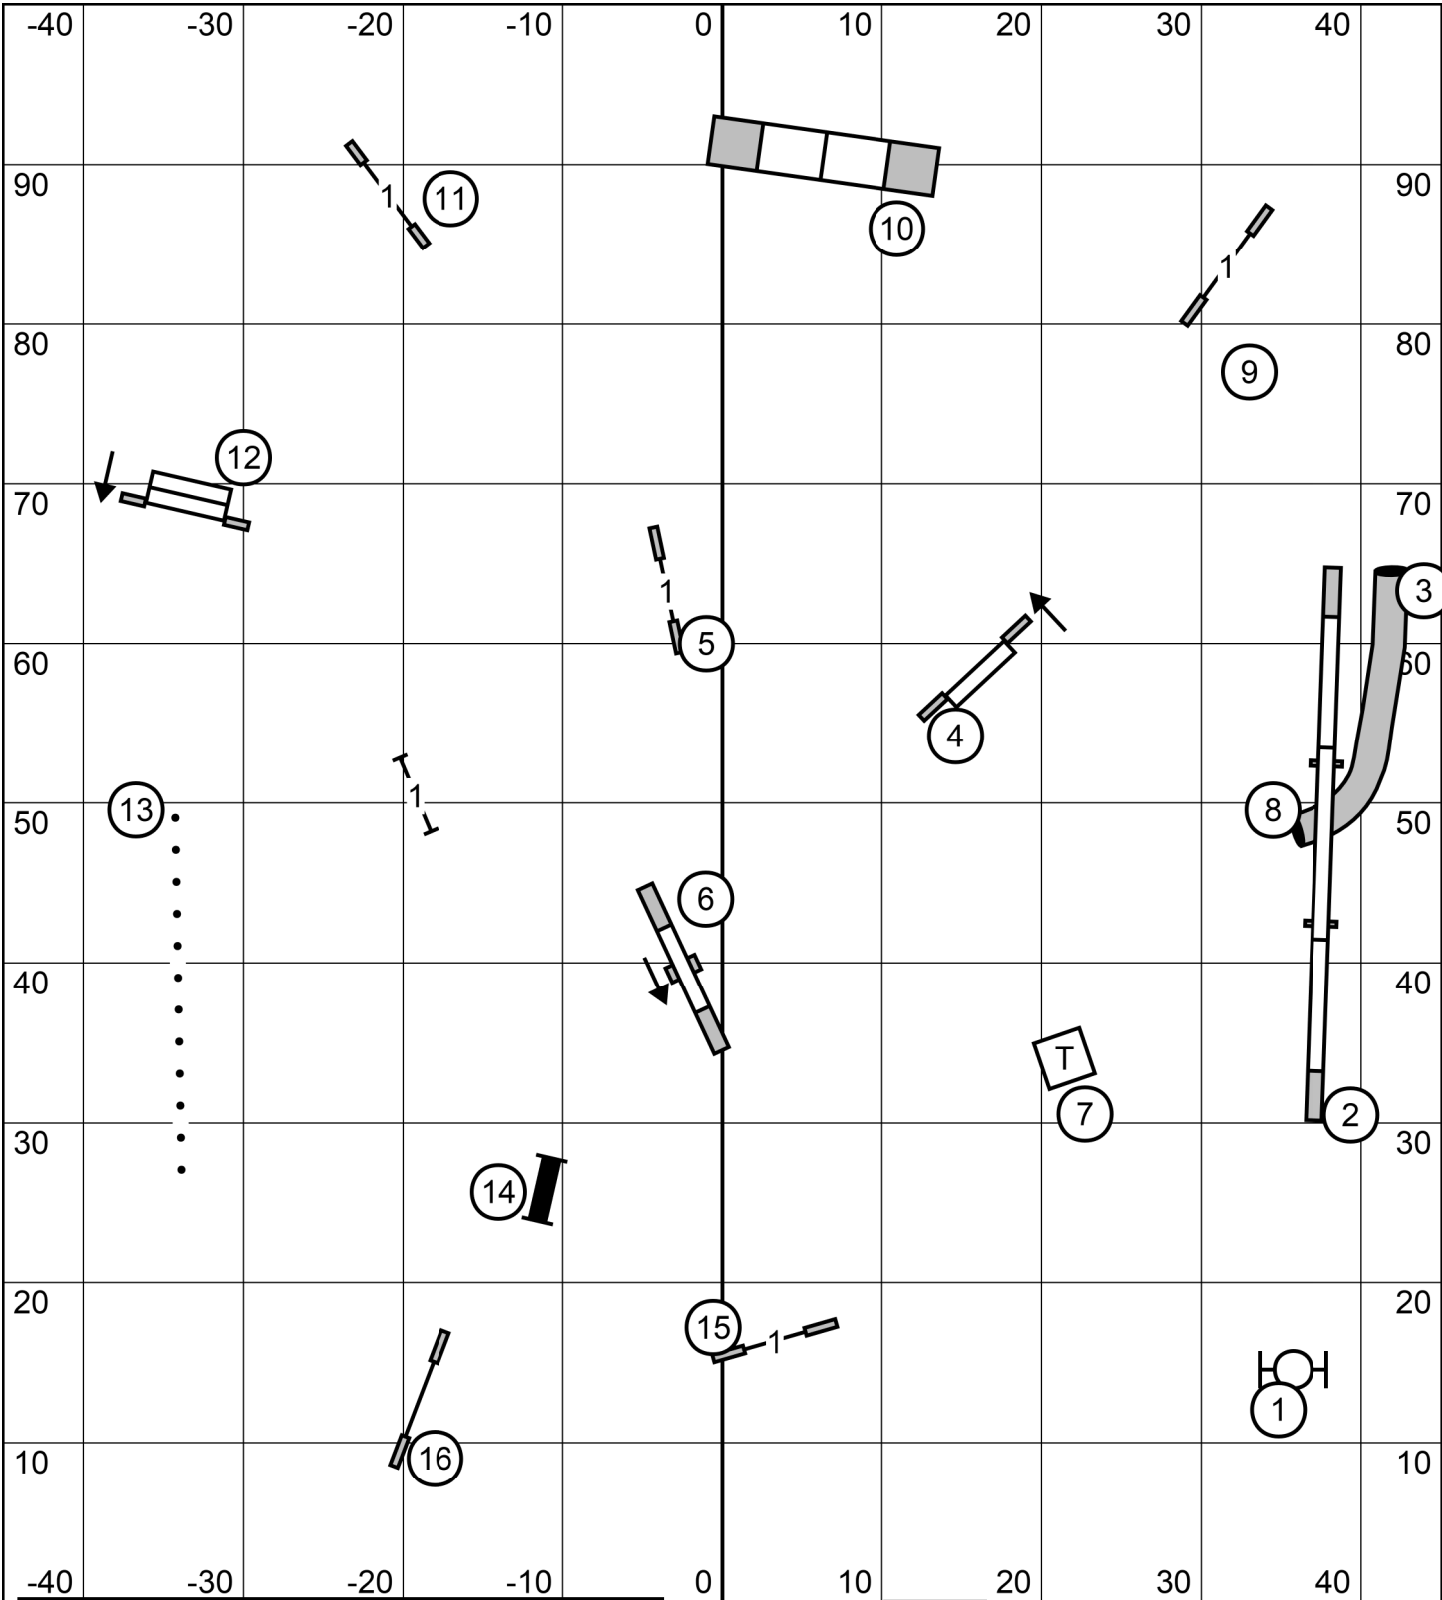

Greater St. Louis Shetland Sheepdog Club
August 6th 2022, Open Standard
Judge: Bonnie McDonald

T&S