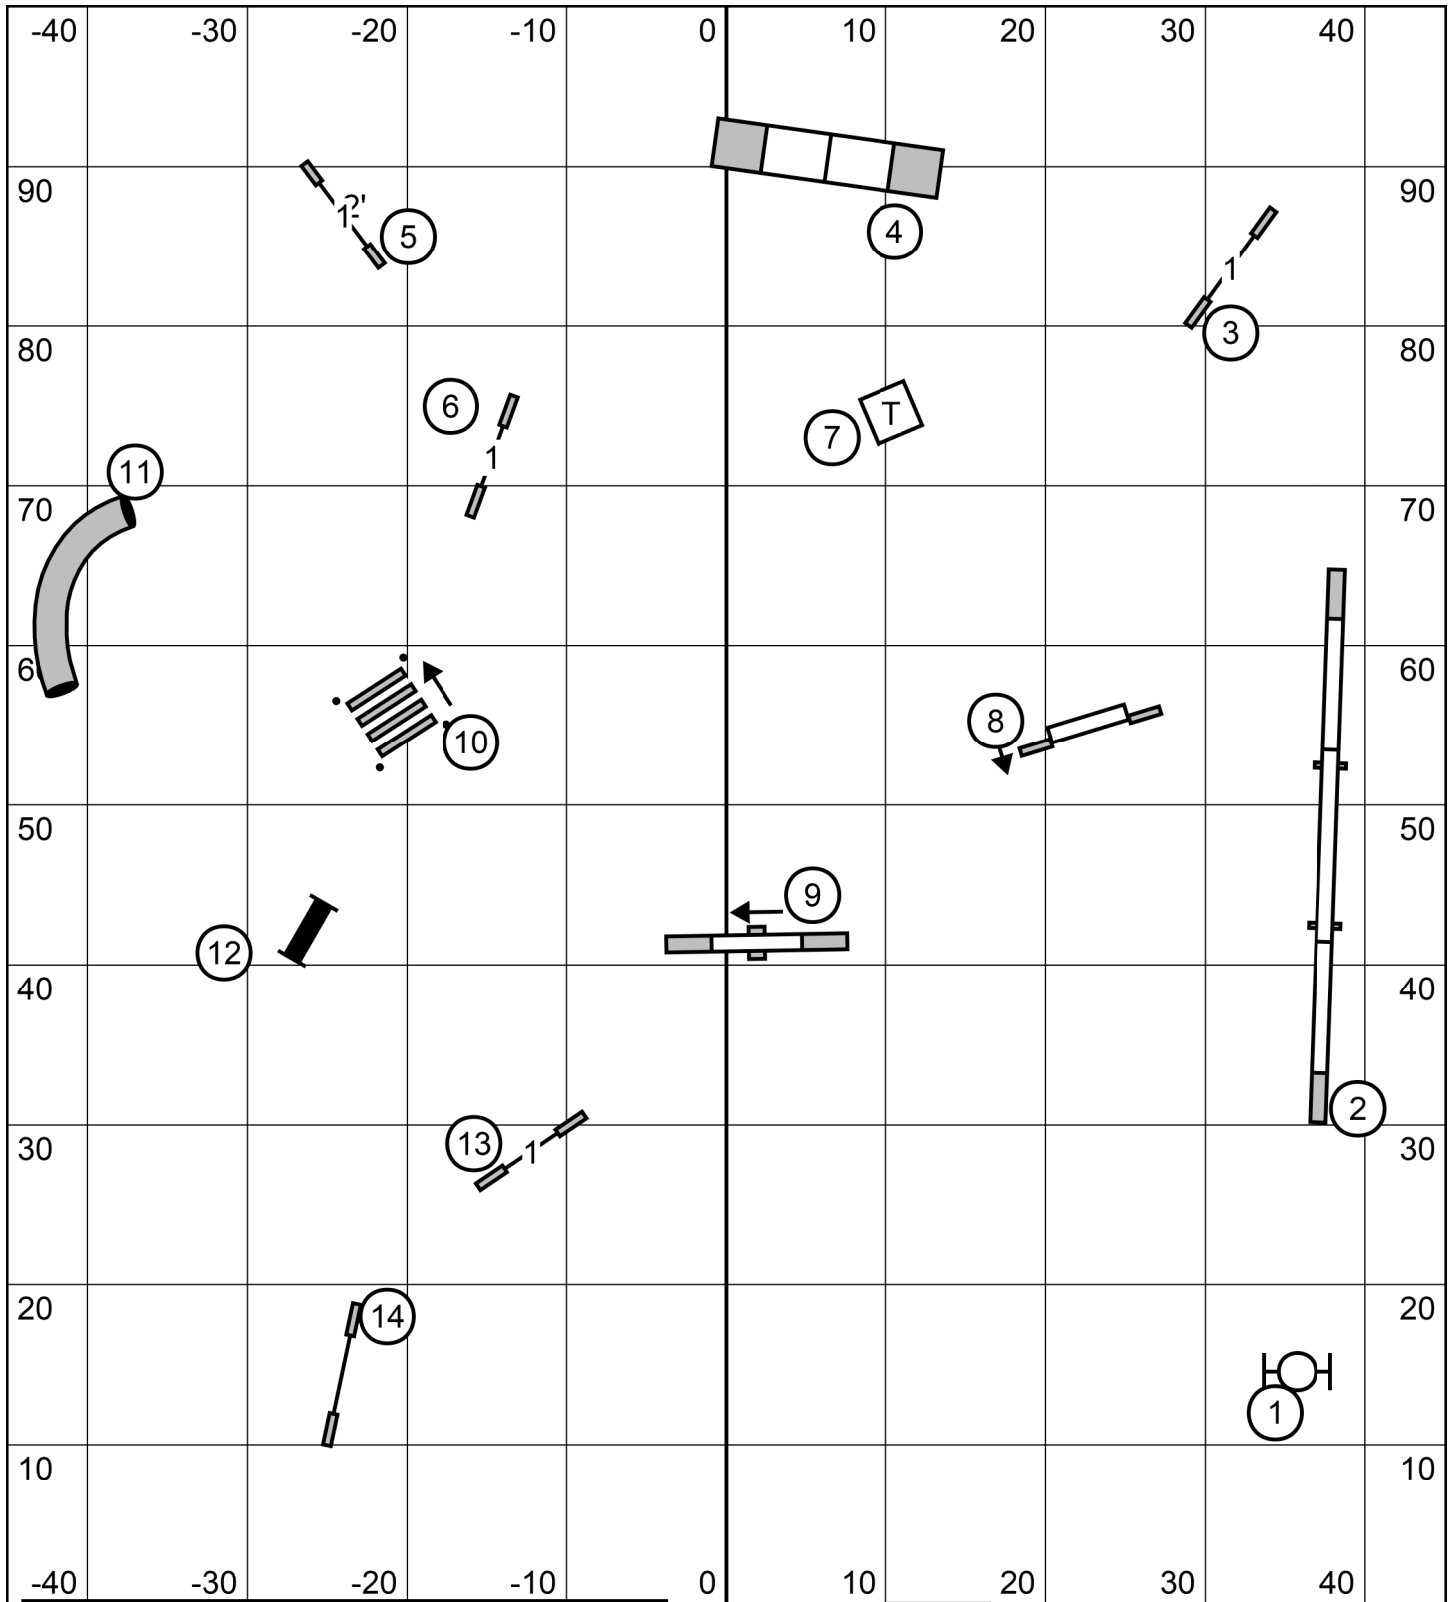

Greater St. Louis Shetland Sheepdog Club
 August 6th 2022, Novice Standard
 Judge: Bonnie McDonald

T&S