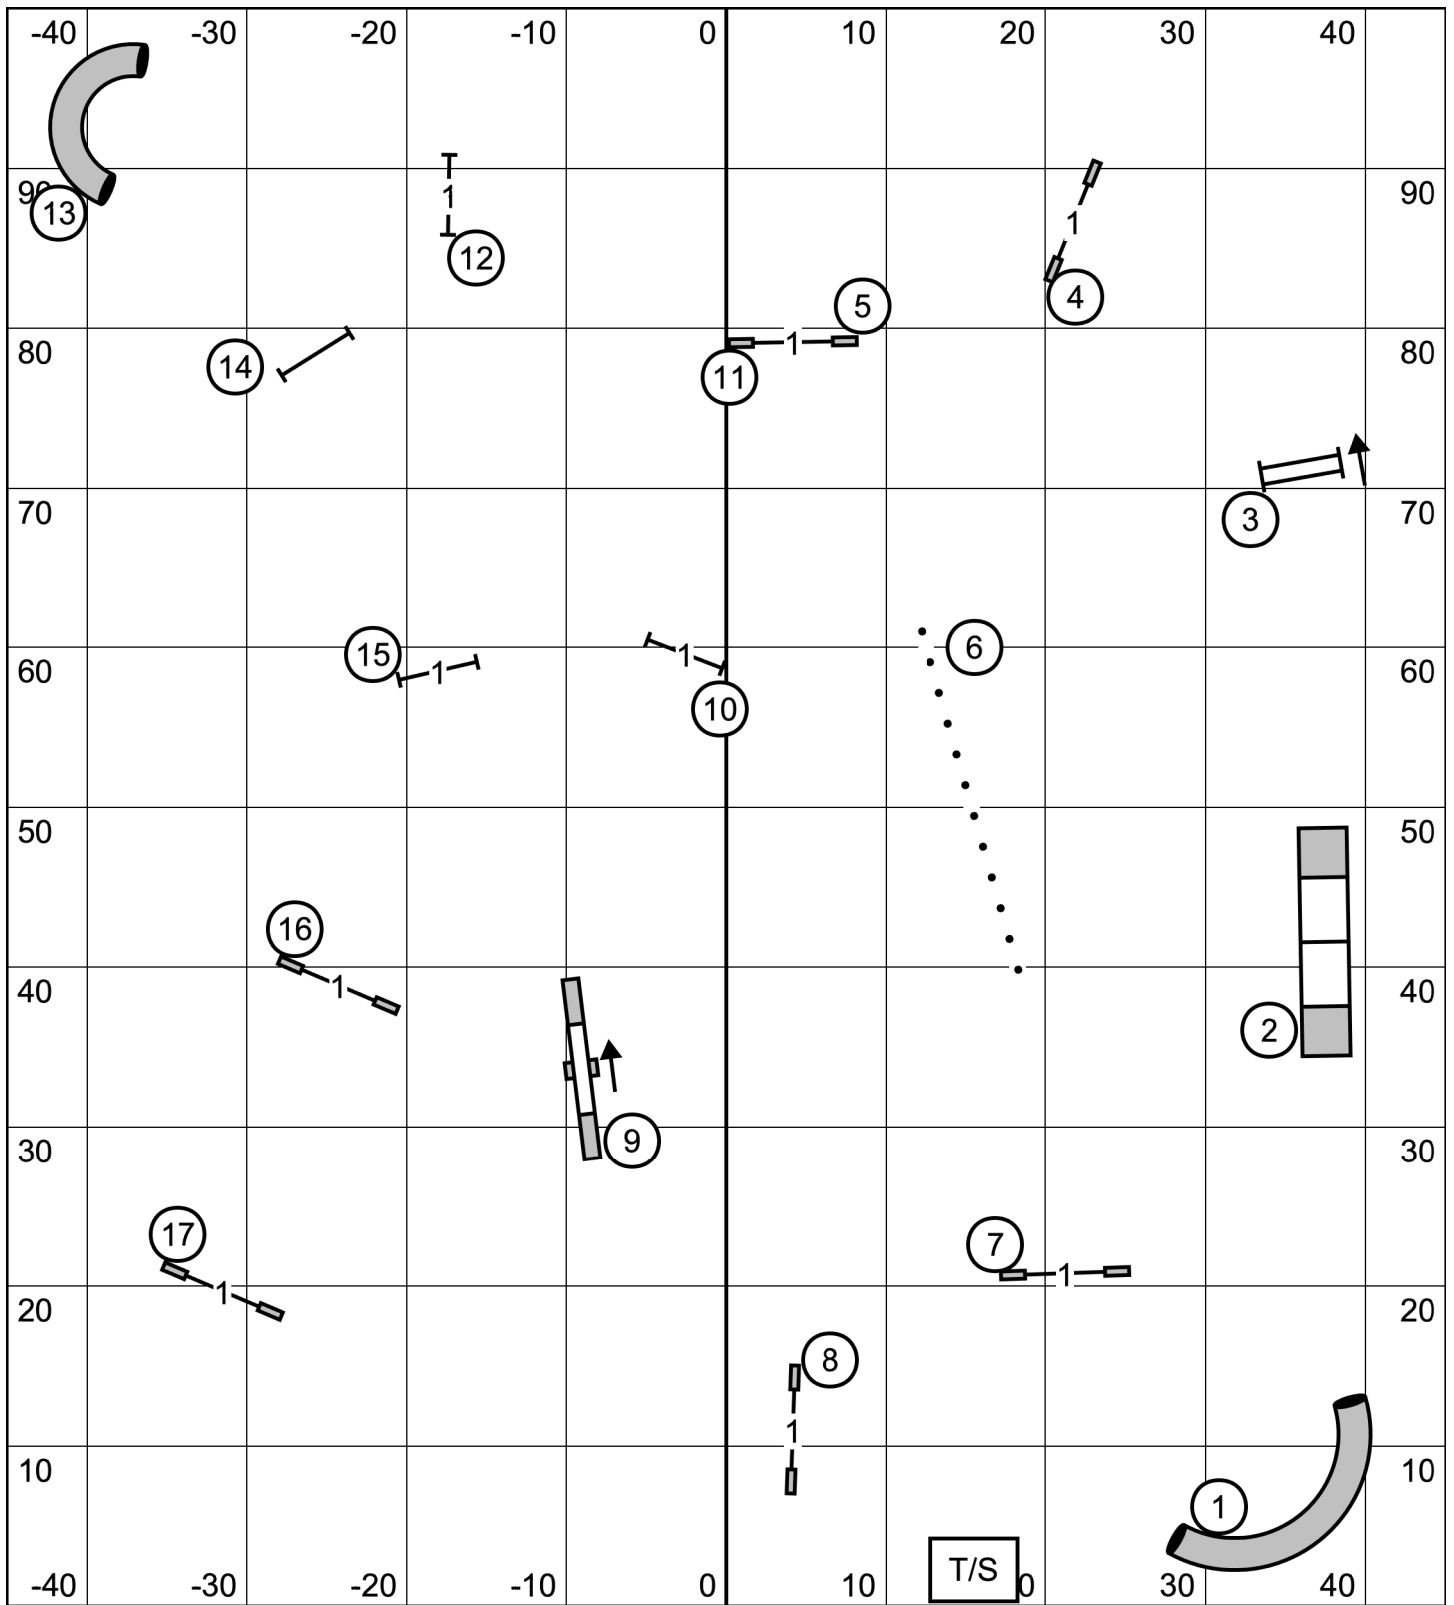

American Shetland Sheepdog Association

Time 2 Beat

Friday, April 12, 2024

Michele Fletcher