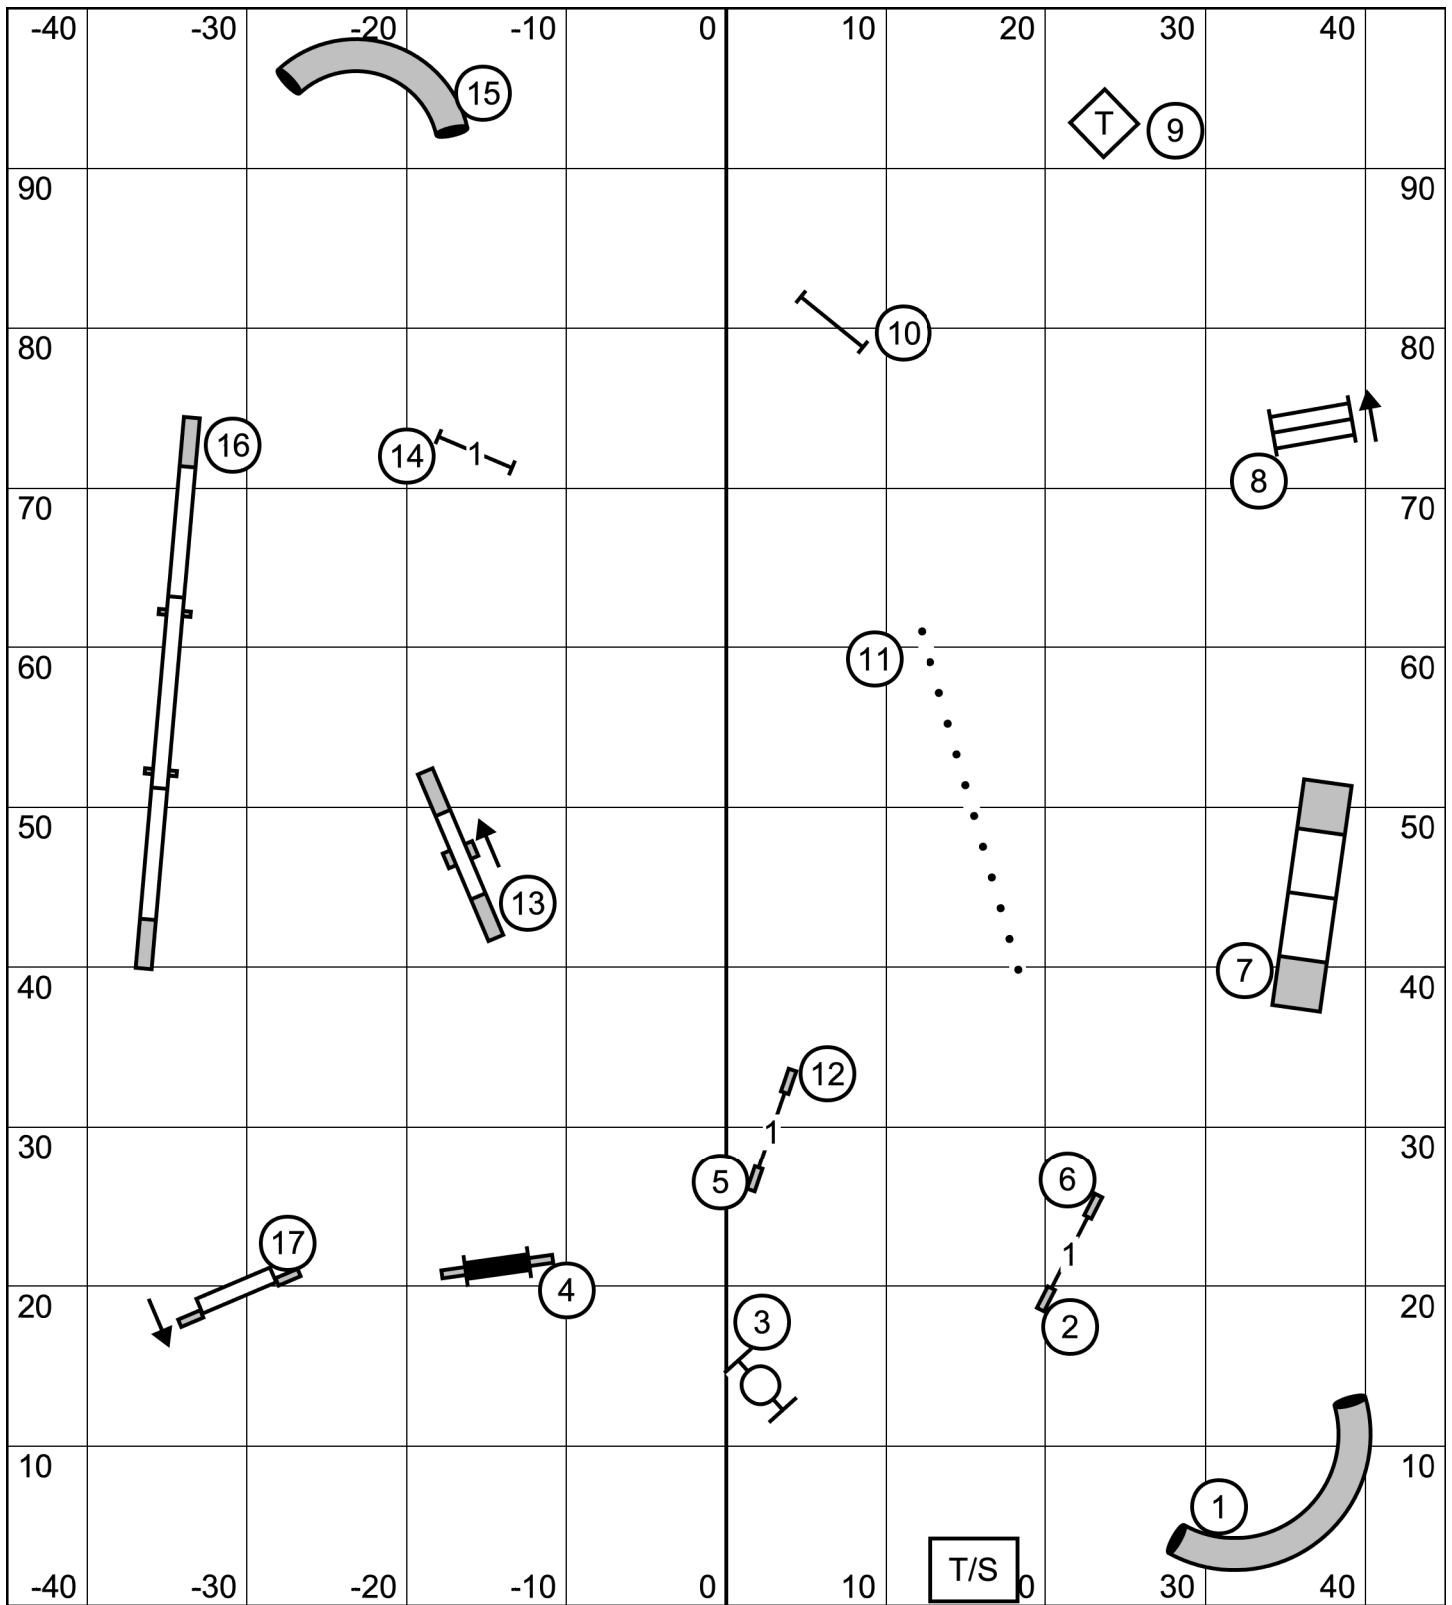

American Shetland Sheepdog Association

Open Standard

Friday, April 12, 2024

Michele Fletcher