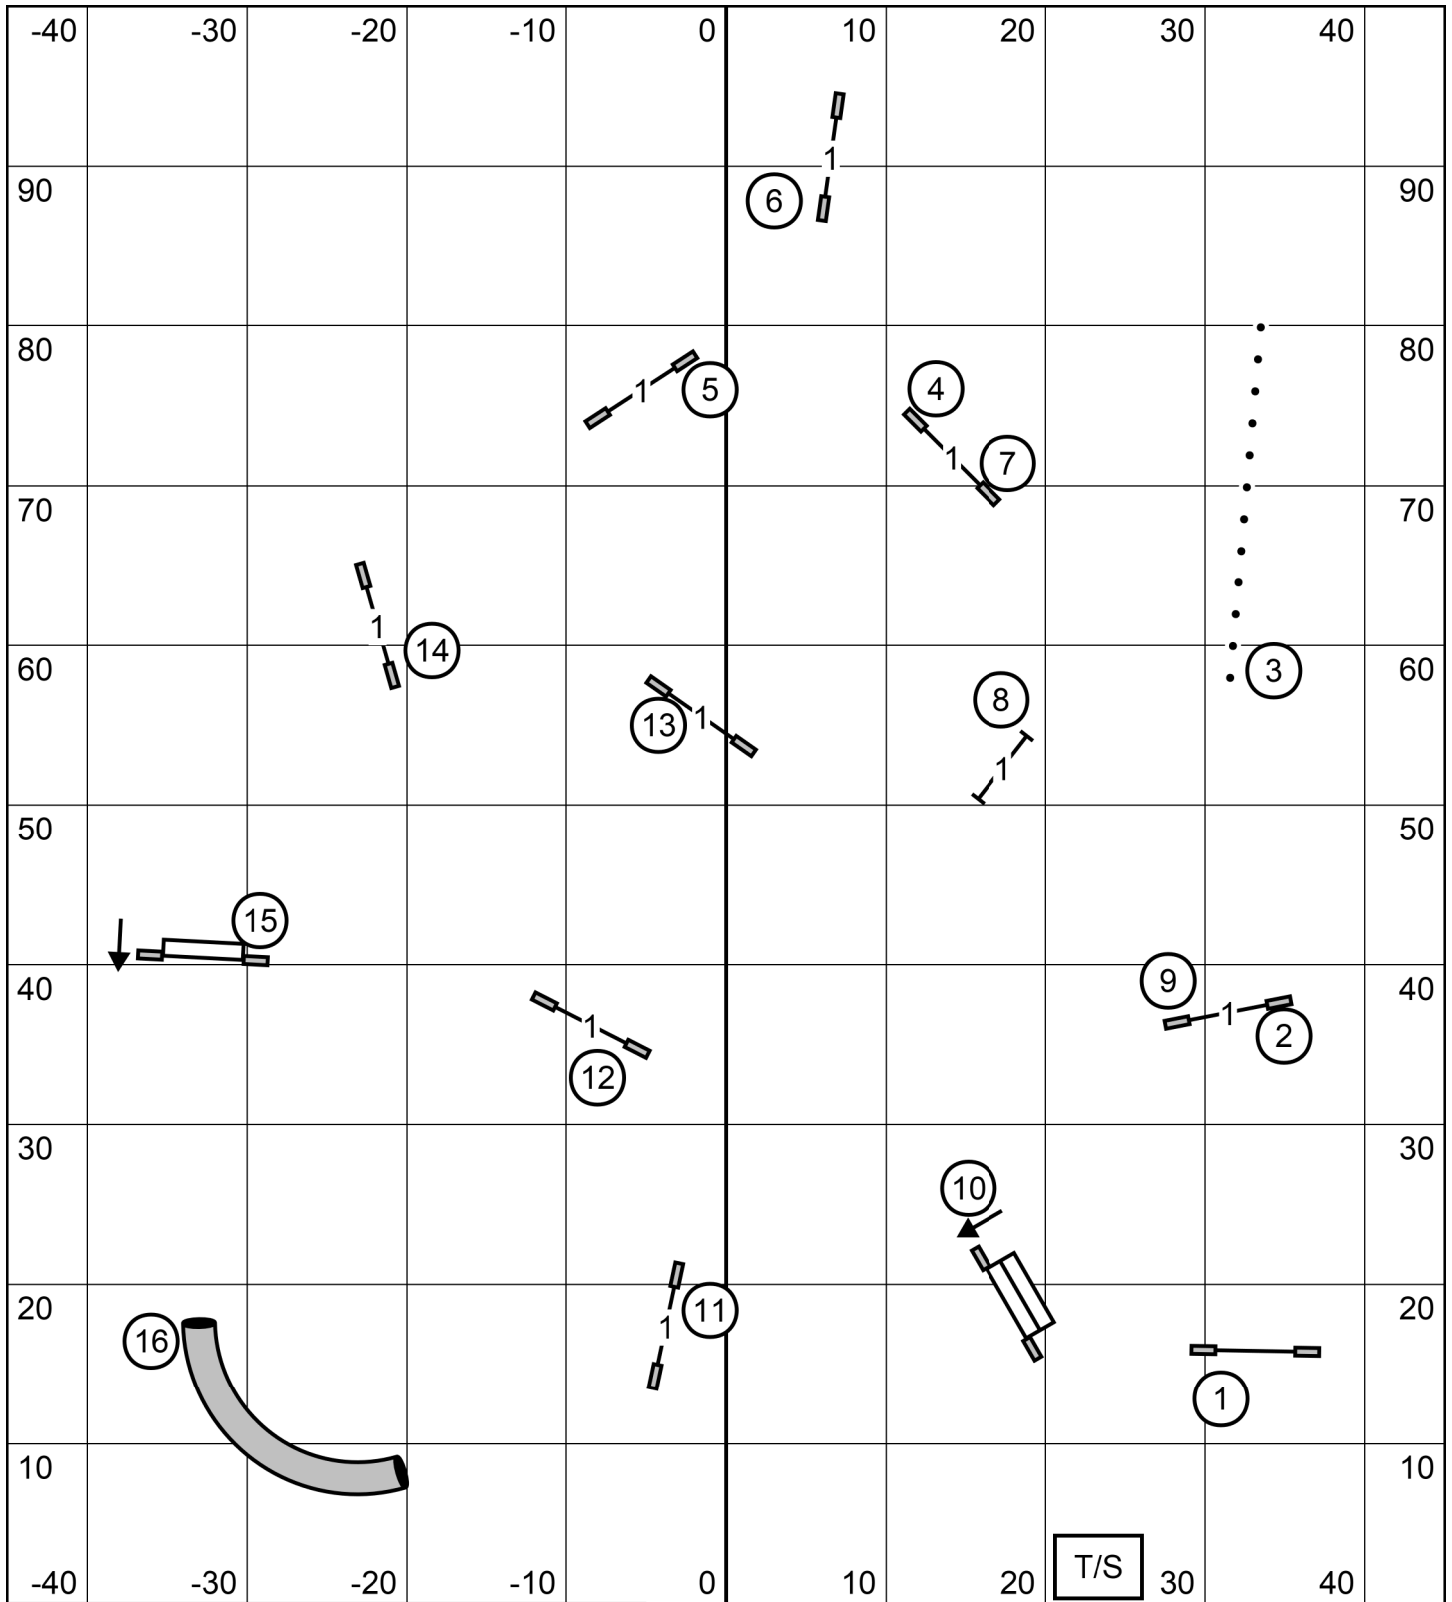

American Shetland Sheepdog Association
April 12, 2024 Open JWW
Judge: Bonnie McDonald