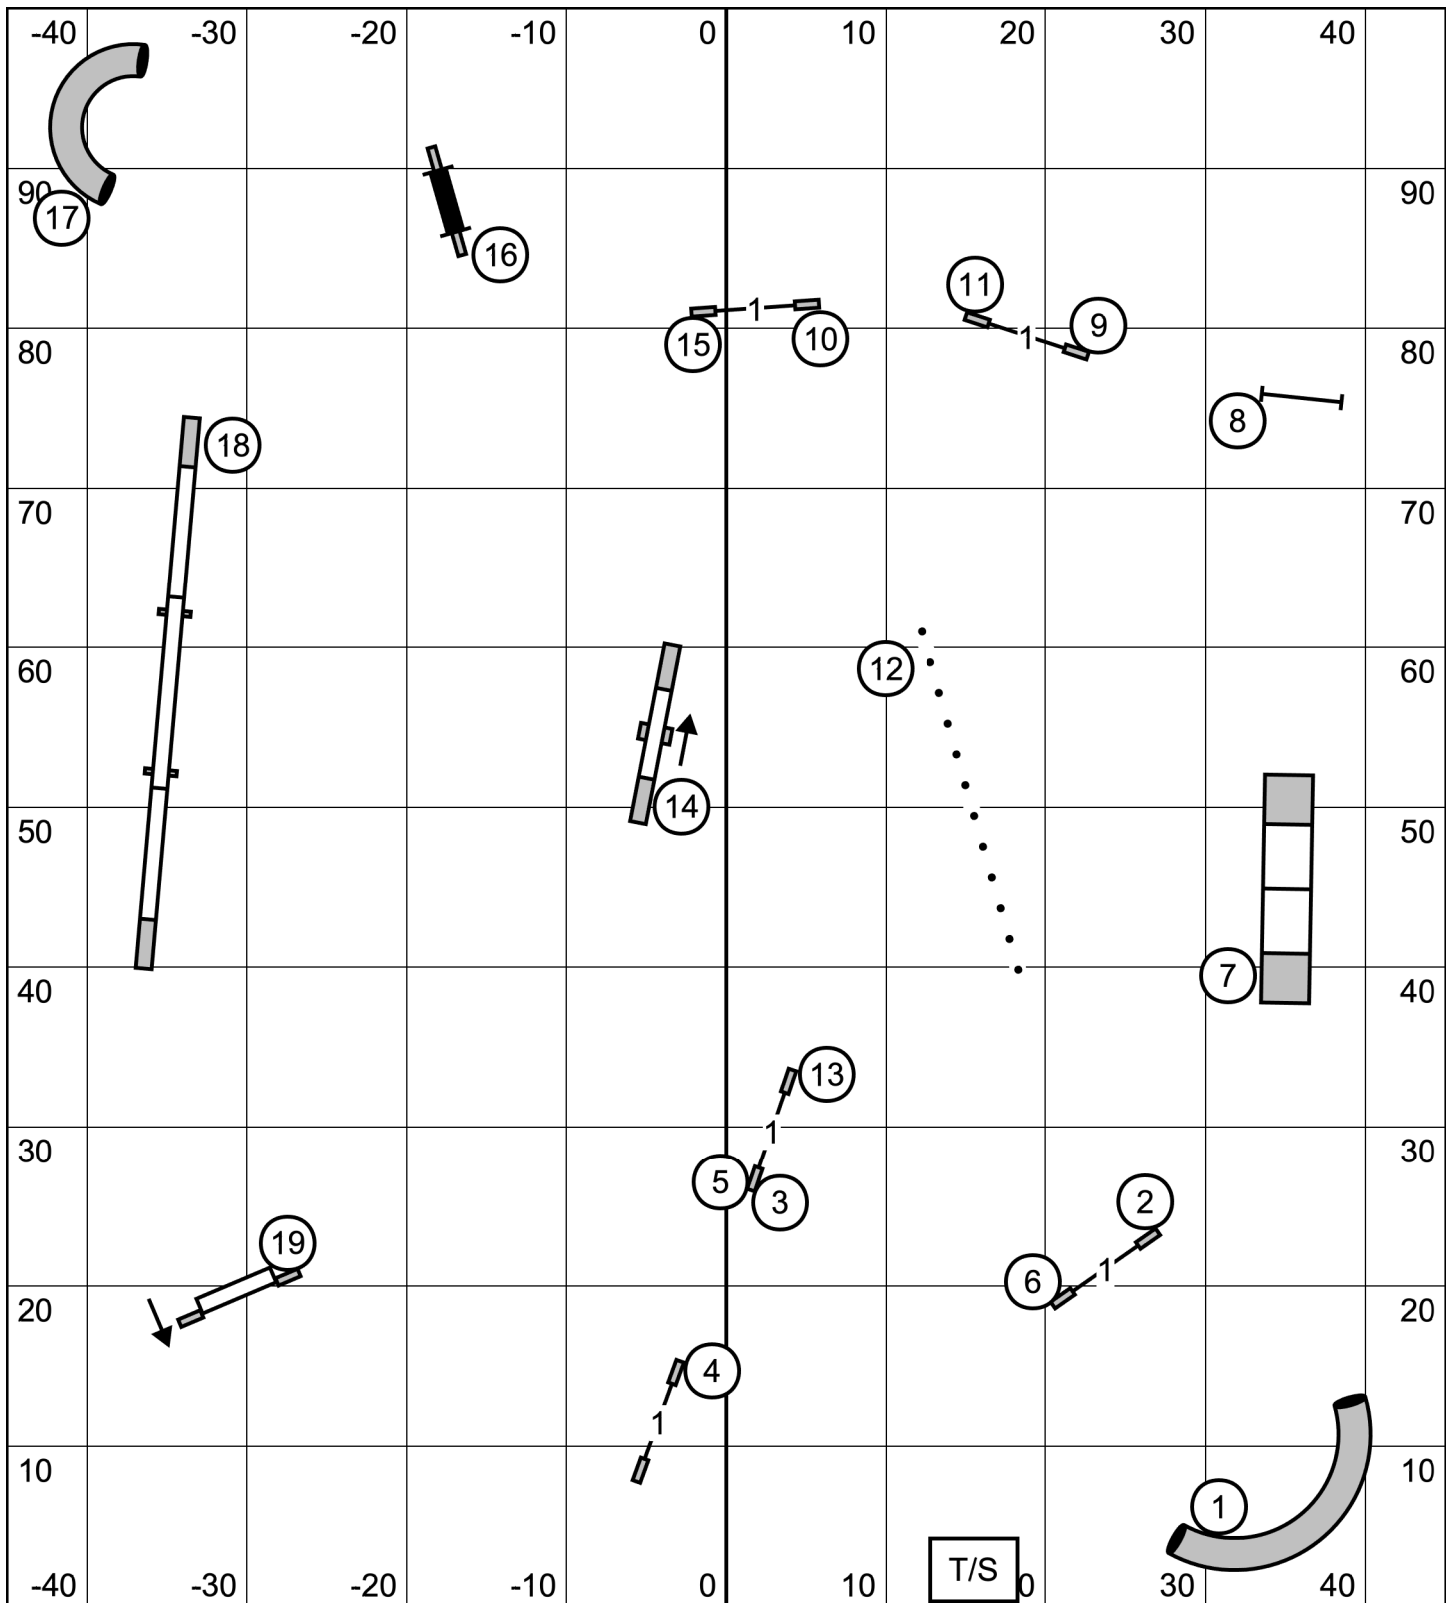

American Shetland Sheepdog Association

Premier Standard

Friday, April 12, 2024

Michele Fletcher