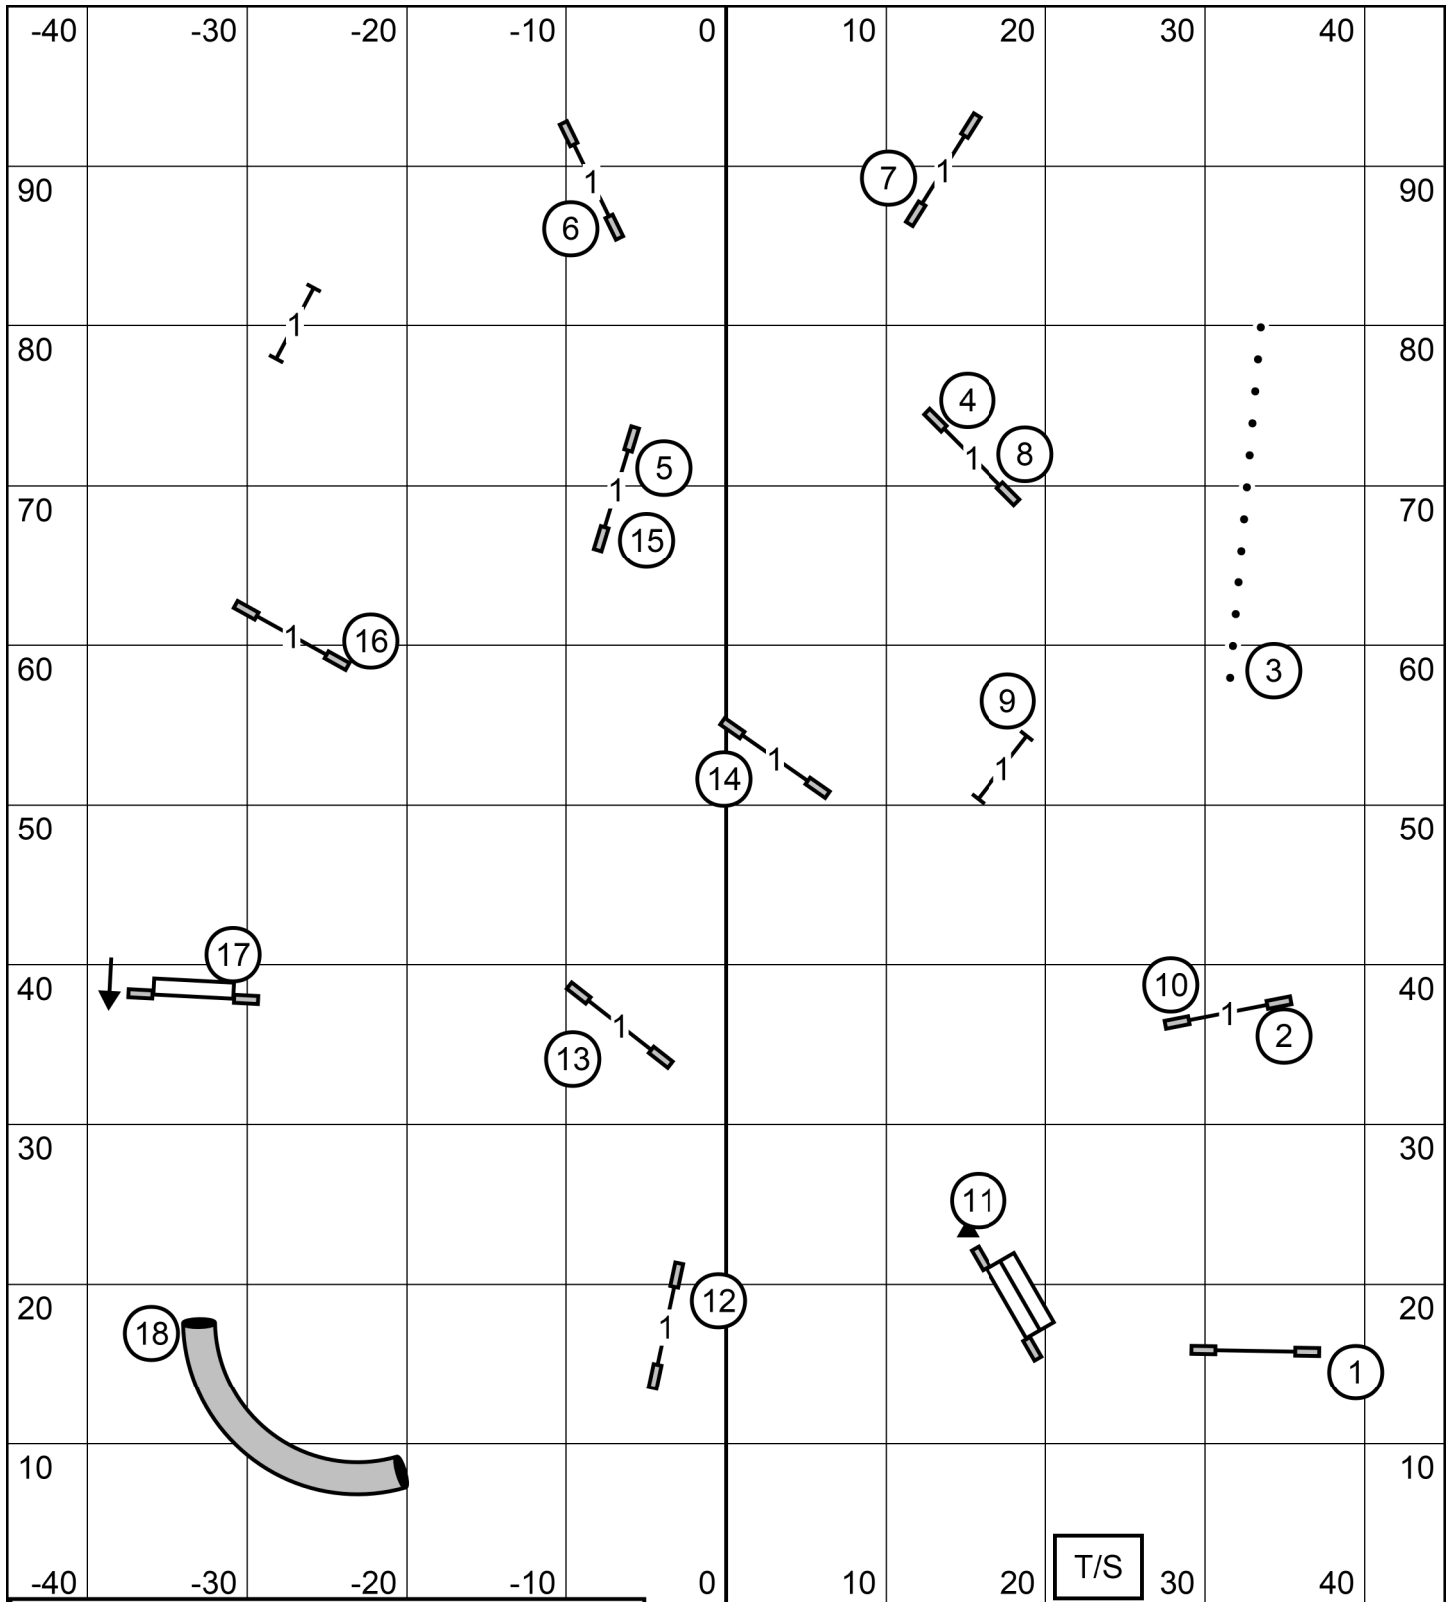

American Shetland Sheepdog Association
April 12, 2024 E/Master JWW
Judge: Bonnie McDonald