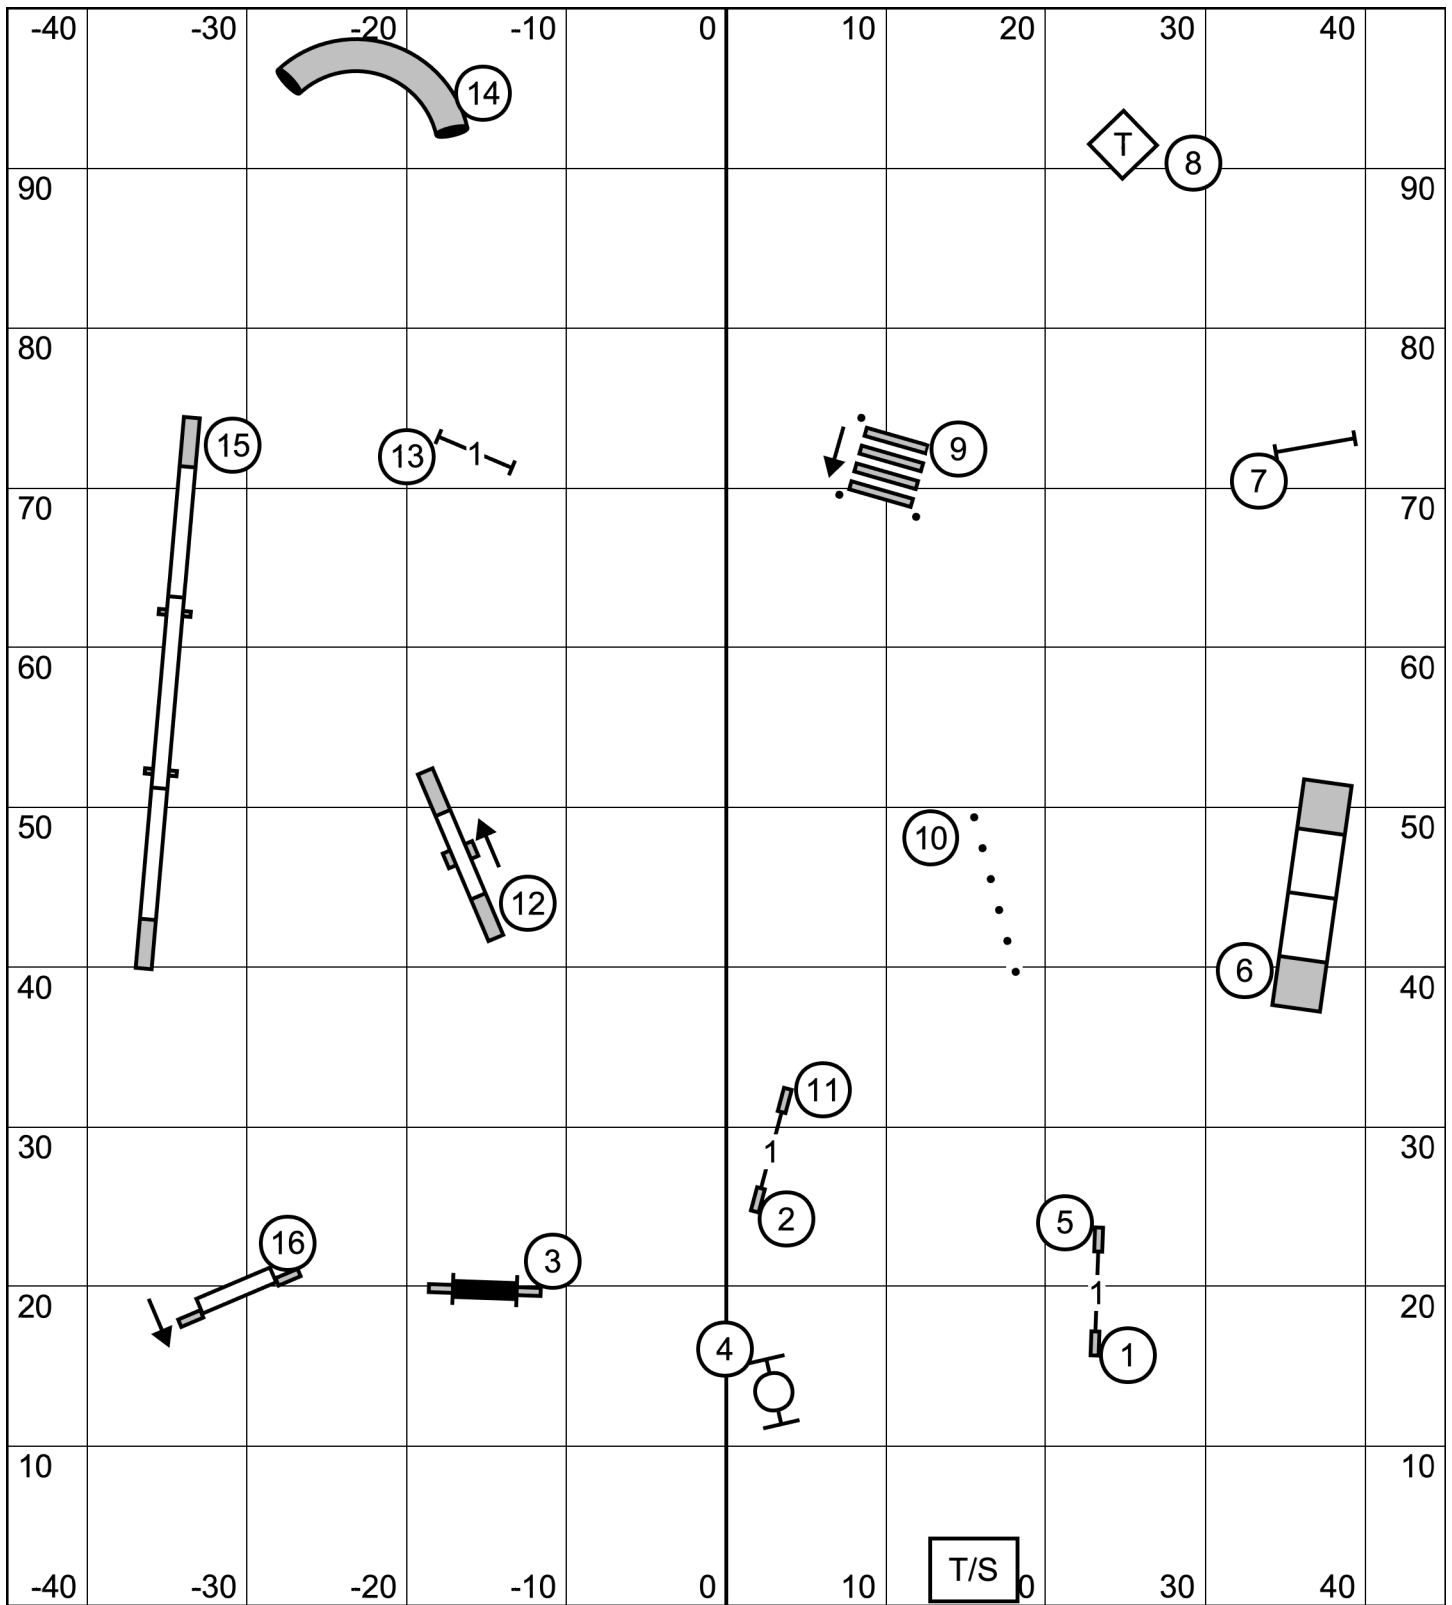

American Shetland Sheepdog Association

Novice Standard

Friday, April 12, 2024

Michele Fletcher