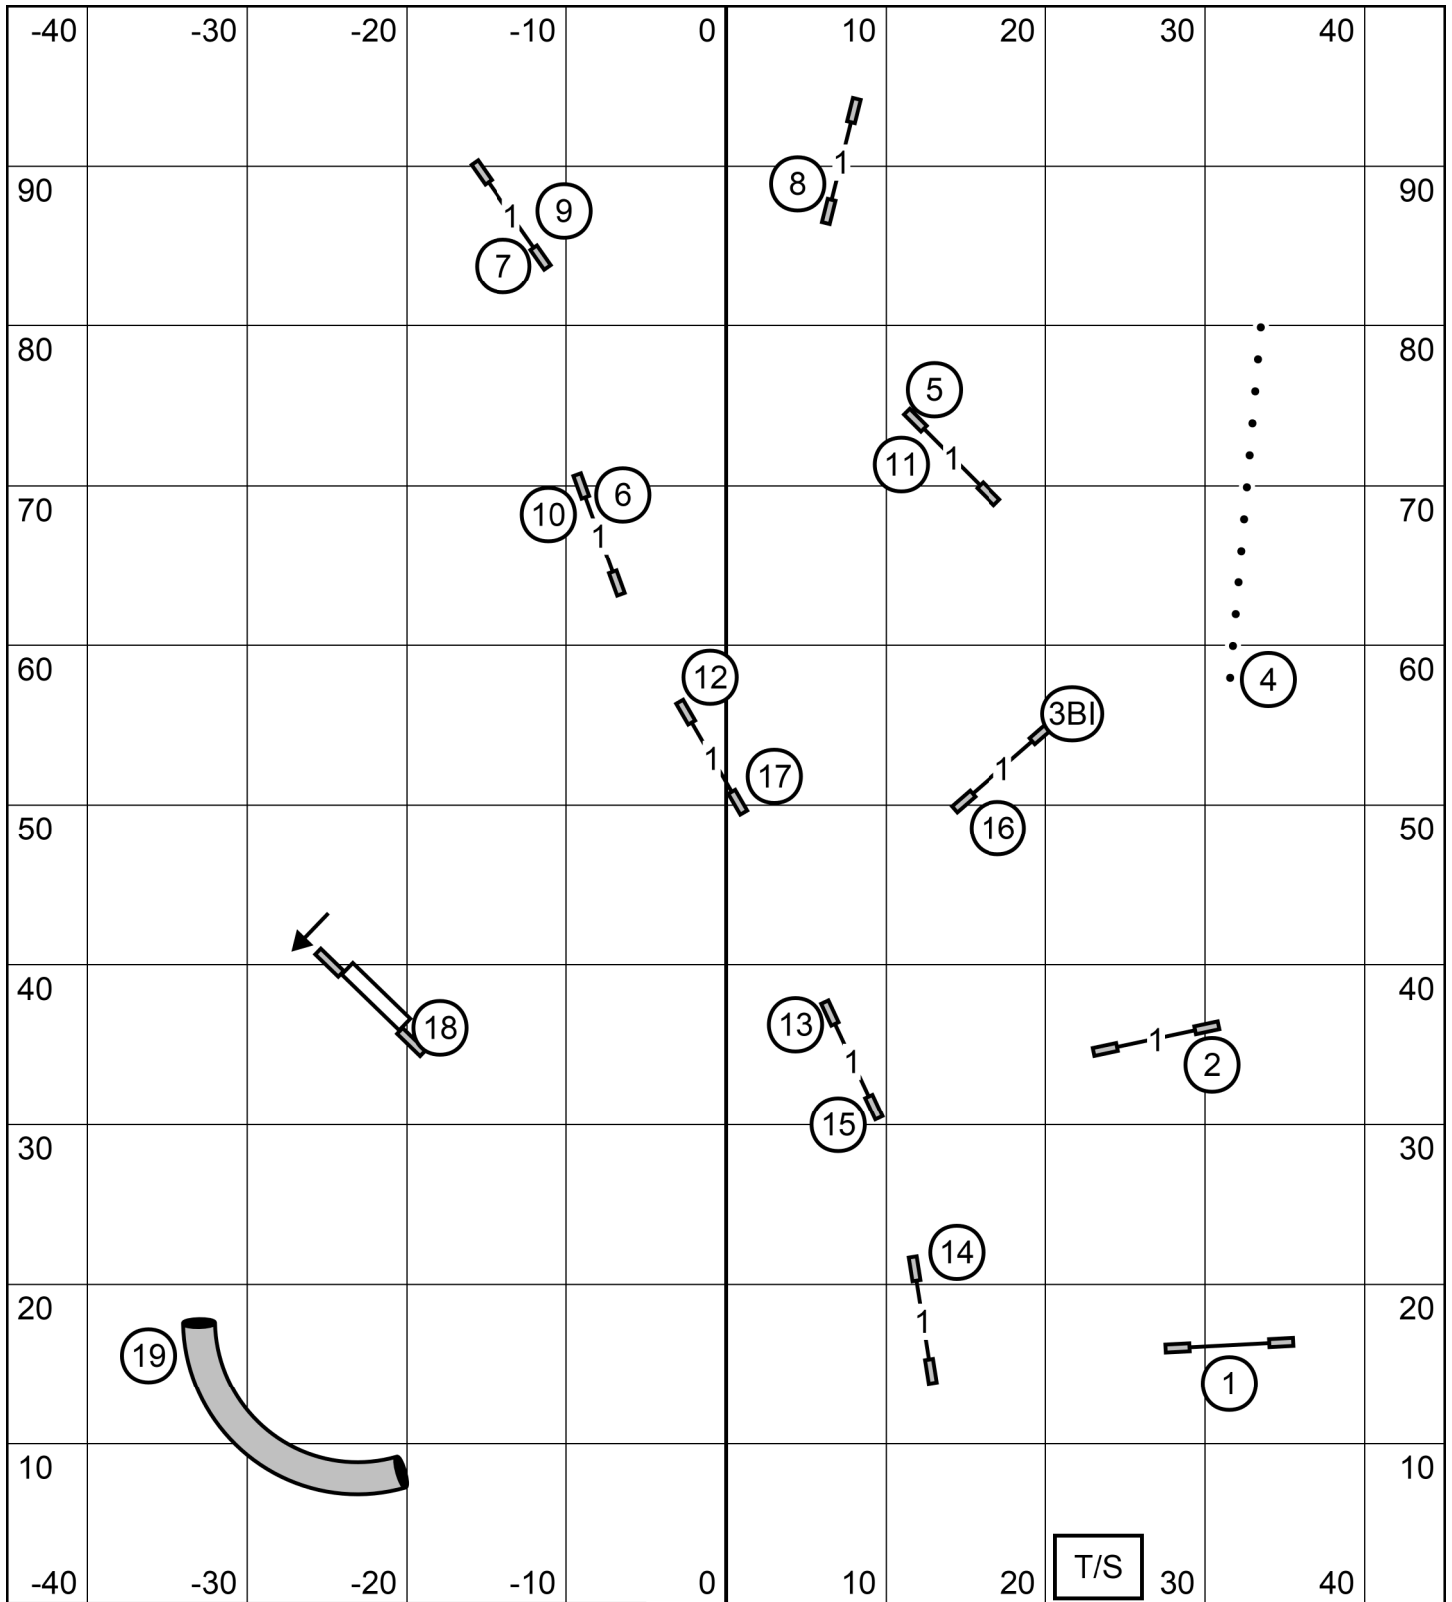

American Shetland Sheepdog Association
April 12, 2024 Premier JWW
Judge: Bonnie McDonald