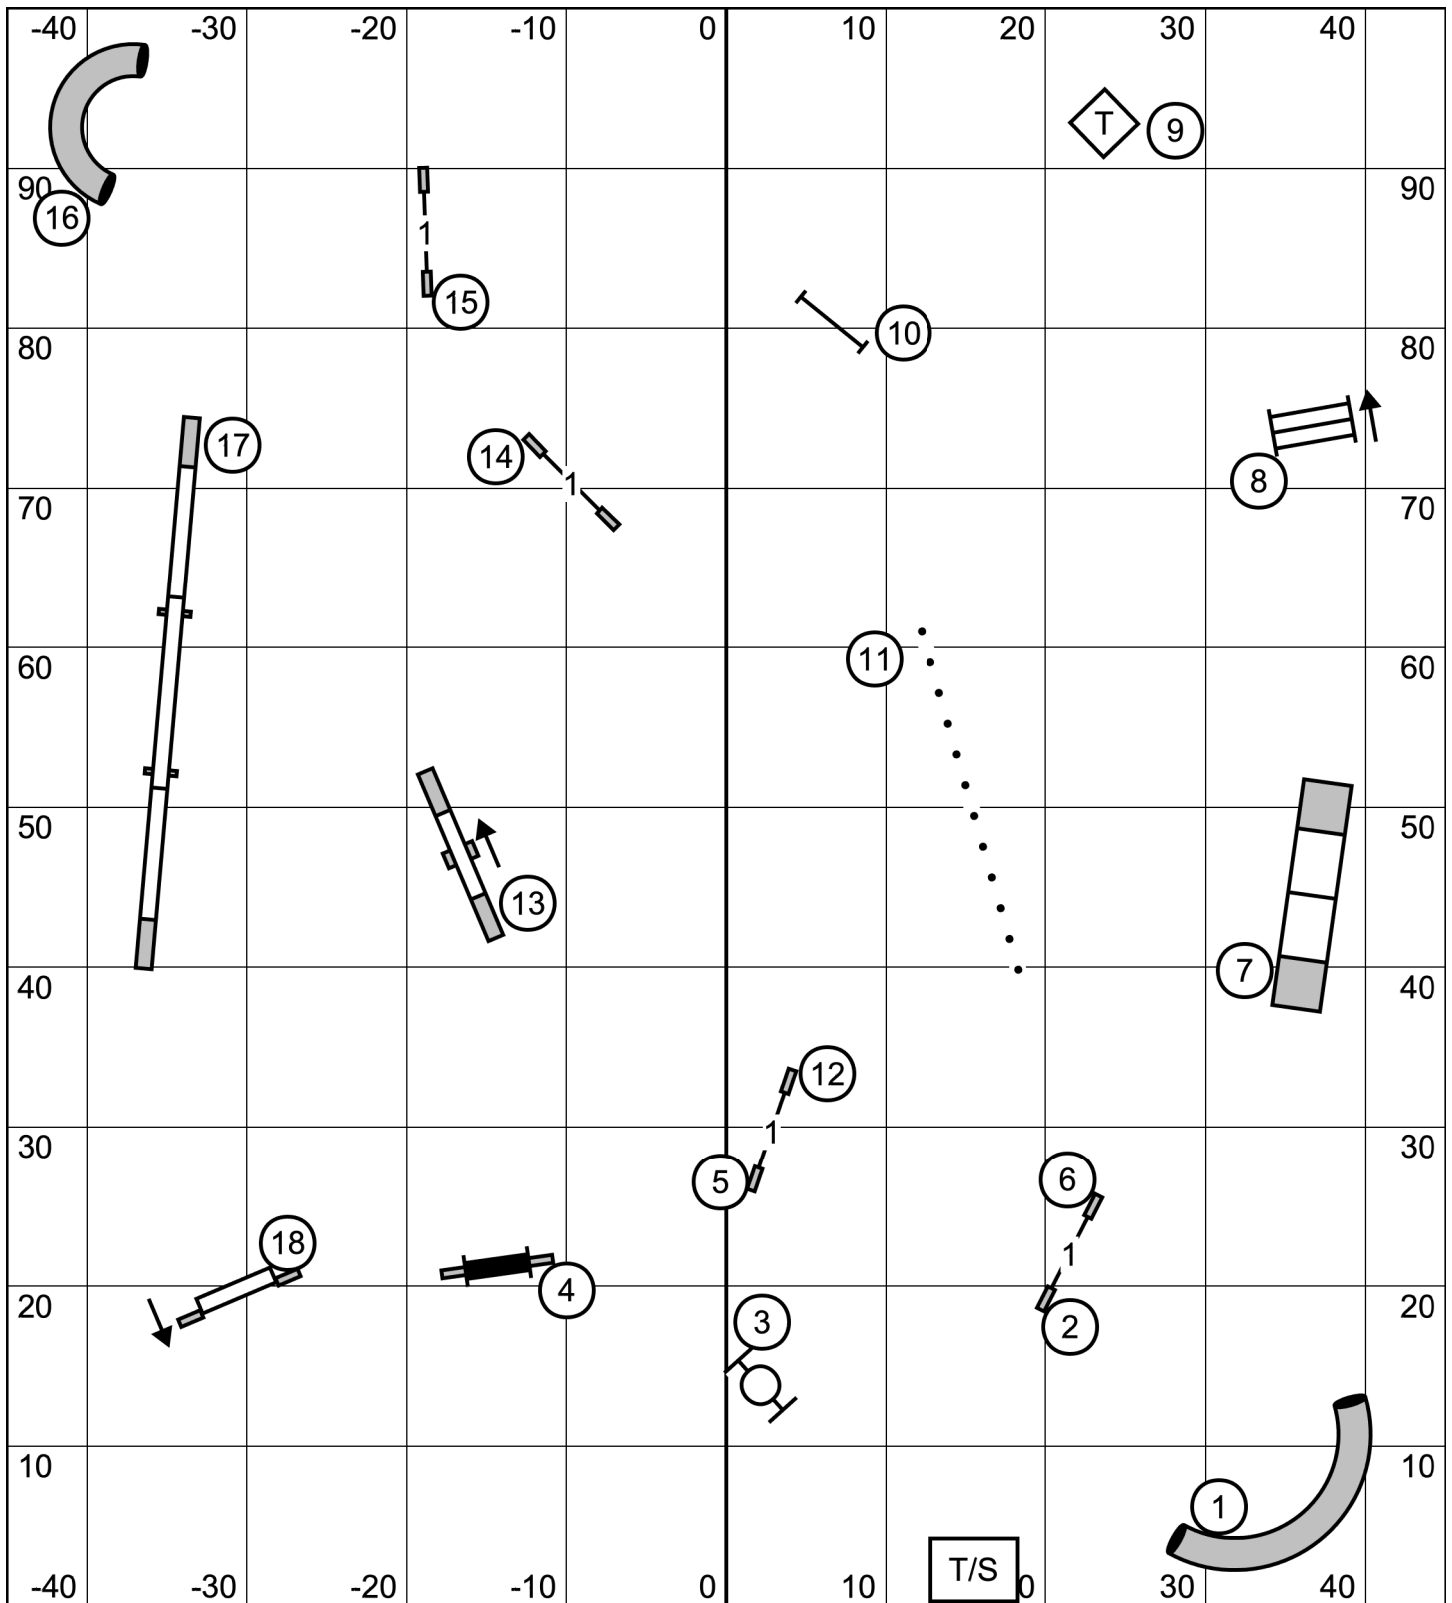

American Shetland Sheepdog Association
 April 12, 2024 ALL FAST
 Judge: Bonnie McDonald

E/M 6-5-4 Solid line
 Open 6-5 or 5-4 Solid line
 Novice 6-5 or 5-4 Dashed line

American Shetland Sheepdog Association