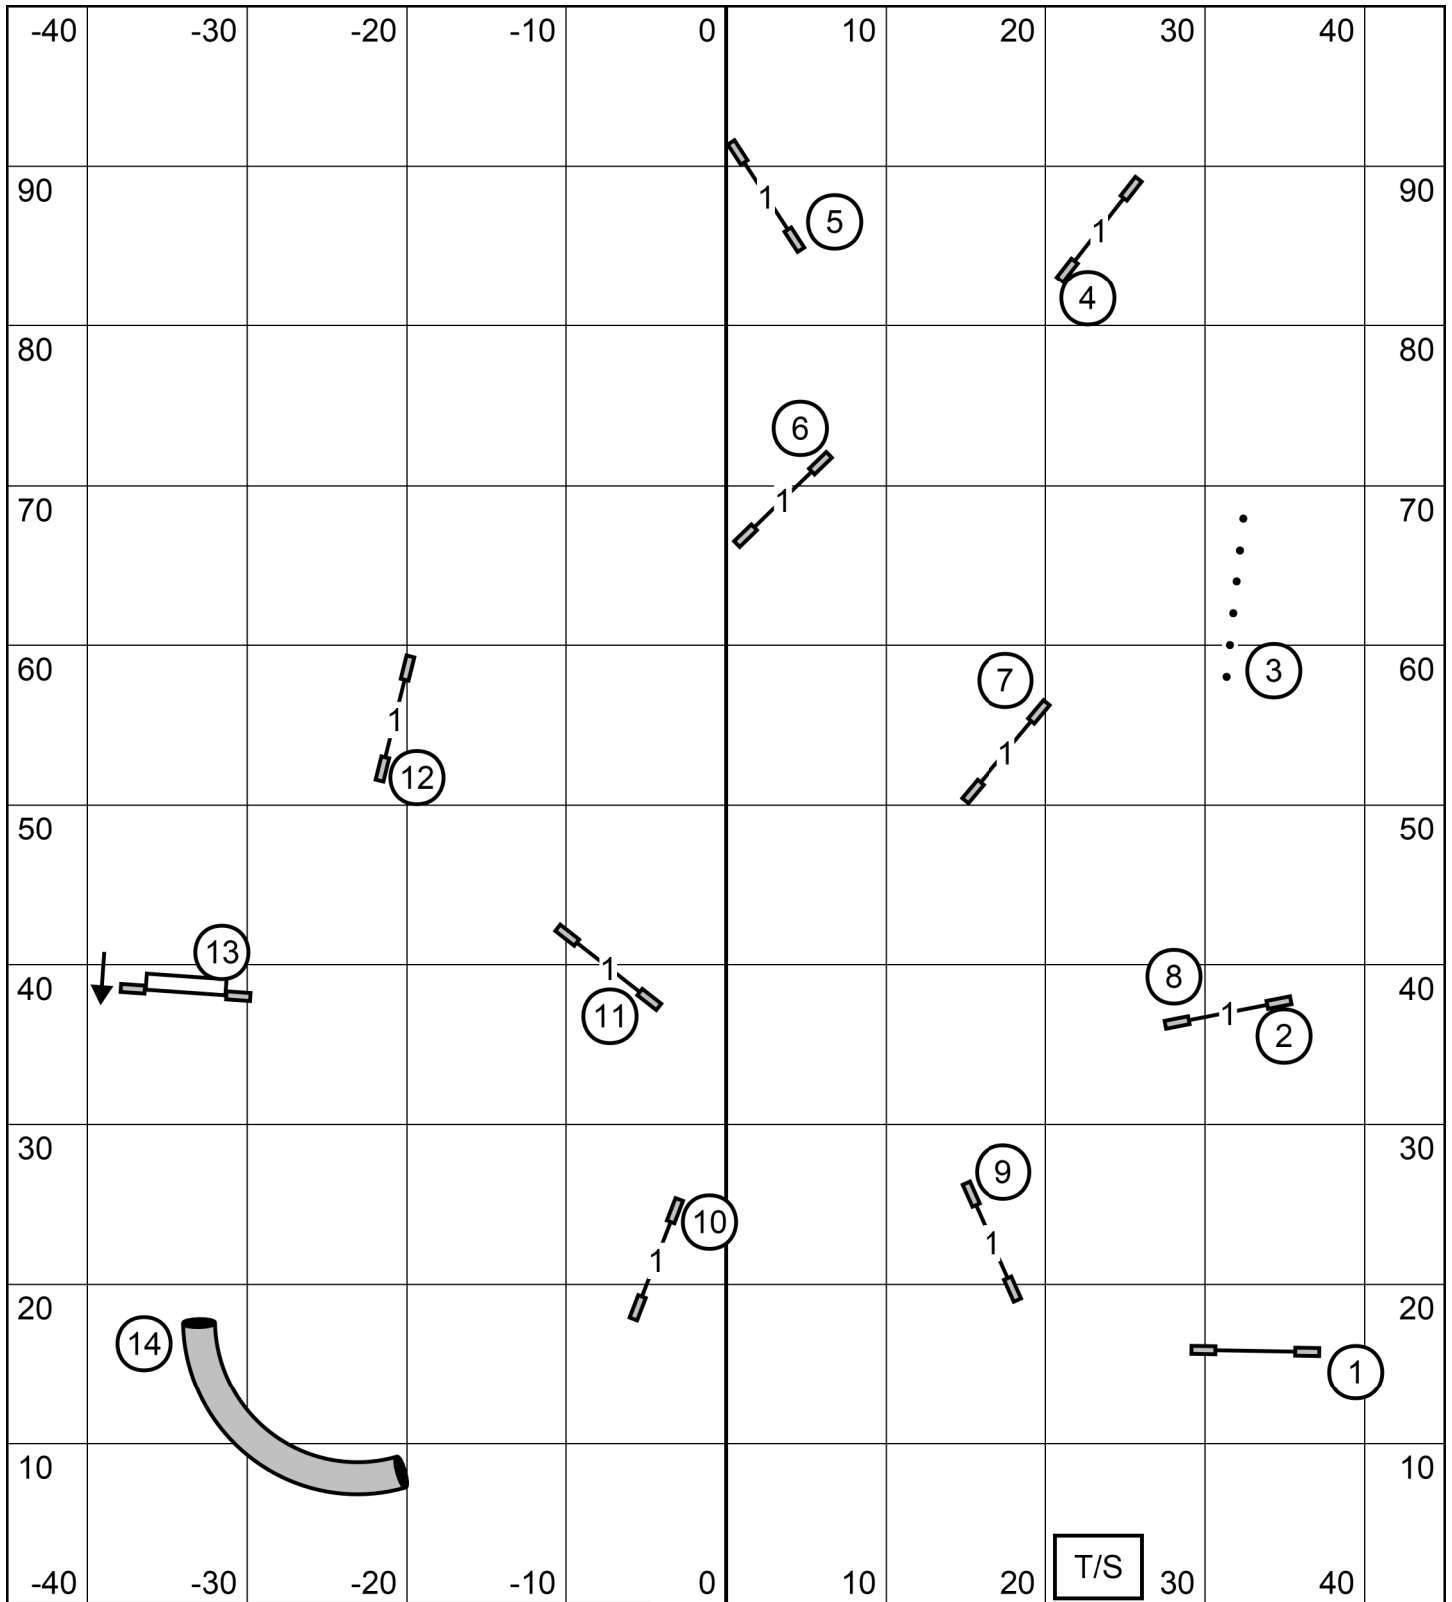

American Shetland Sheepdog Association
April 12, 2024 Novice JWW
Judge: Bonnie McDonald