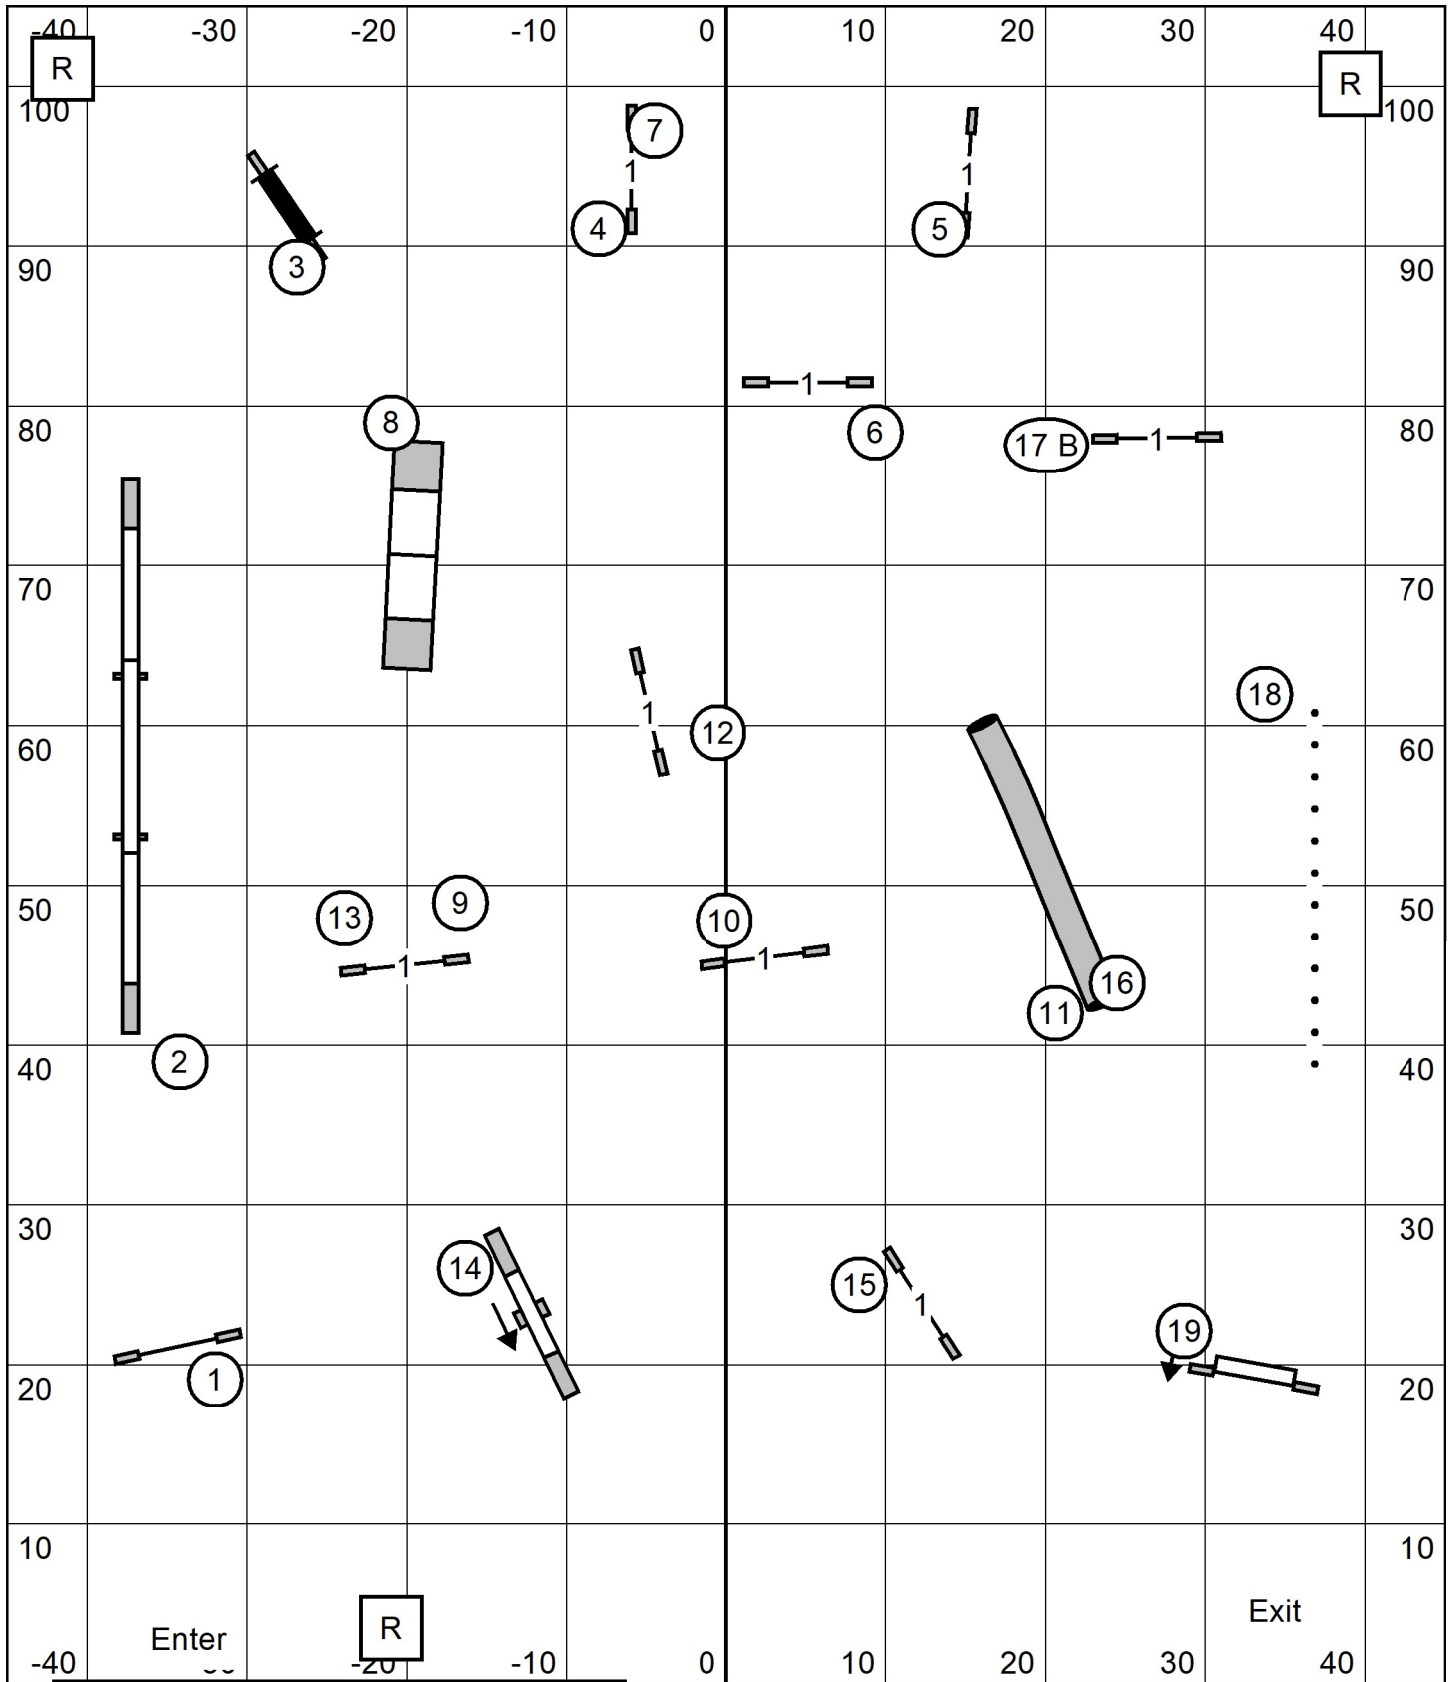

T/S

NOVICE STD
 Indoors/Turf
 90 x 105

Miniature American Shepherd Club of
 the USA
 Purina Farms, Gray Summit, Mo.
 Wednesday, June 12 2024
 Judge: Pam Johnson

T/S

OPEN STD
 Indoors/Turf
 90 x 105

Miniature American Shepherd Club of the USA
 Purina Farms, Gray Summit, Mo.
 Wednesday, June 12 2024
 Judge: Pam Johnson

T/S

PREMIER STD
 Indoors/Turf
 90 x 105

Miniature American Shepherd Club of
 the USA
 Purina Farms, Gray Summit, Mo.
 Wednesday, June 12 2024
 Judge: Pam Johnson

T/S

TIME 2 BEAT
 Indoors/Turf
 90 x 105