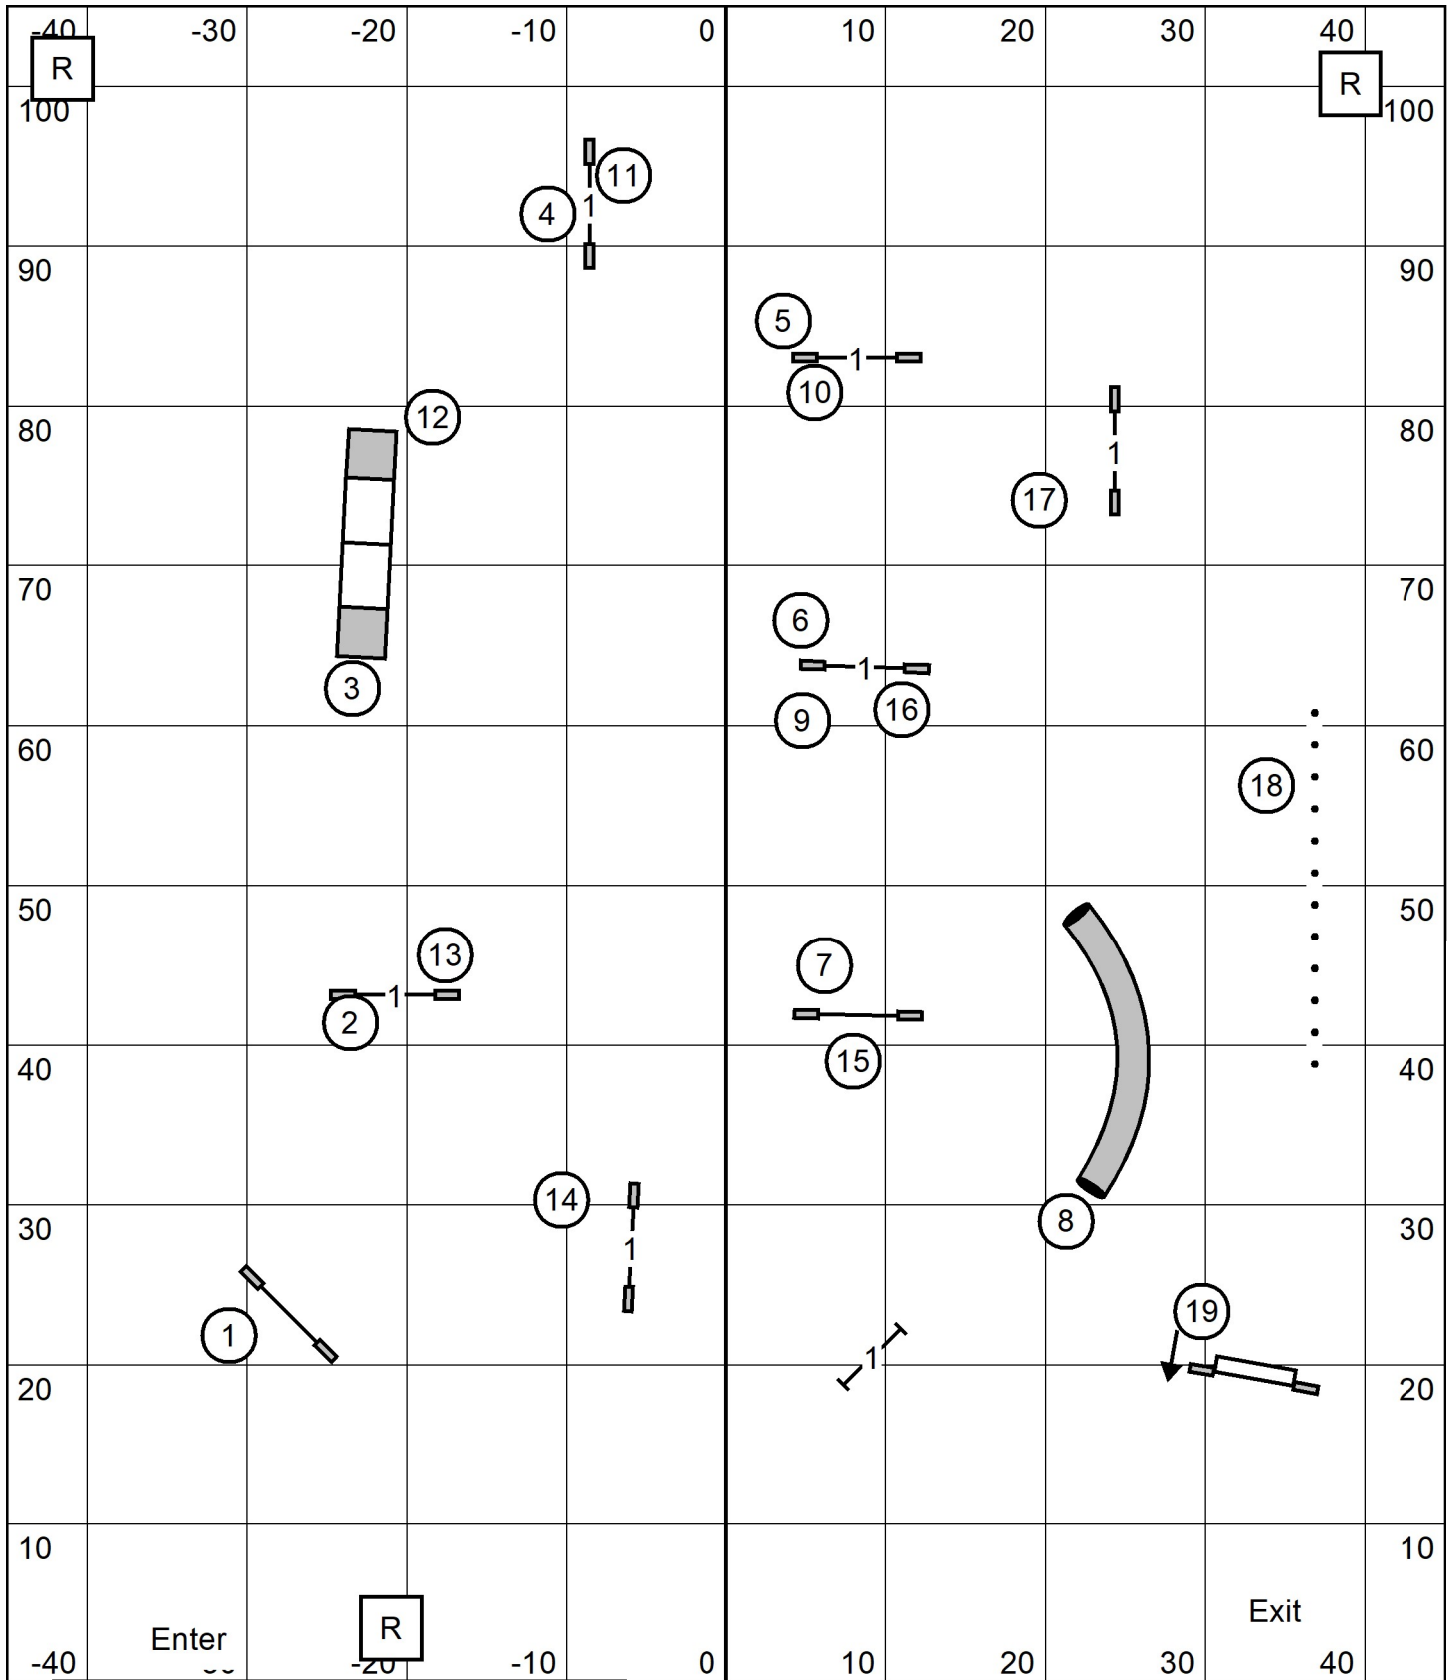

T/S

NOVICE STD
 Indoors/Turf
 90 x 105

Miniature American Shepherd Club of
 the USA
 Purina Farms, Gray Summit, Mo.
 Wednesday, June 12 2024
 Judge: Pam Johnson

T/S

OPEN STD
 Indoors/Turf
 90 x 105

Miniature American Shepherd Club of the USA
 Purina Farms, Gray Summit, Mo.
 Wednesday, June 12 2024
 Judge: Pam Johnson

T/S

PREMIER STD
 Indoors/Turf
 90 x 105

Miniature American Shepherd Club of
 the USA
 Purina Farms, Gray Summit, Mo.
 Wednesday, June 12 2024
 Judge: Pam Johnson

T/S

TIME 2 BEAT
 Indoors/Turf
 90 x 105