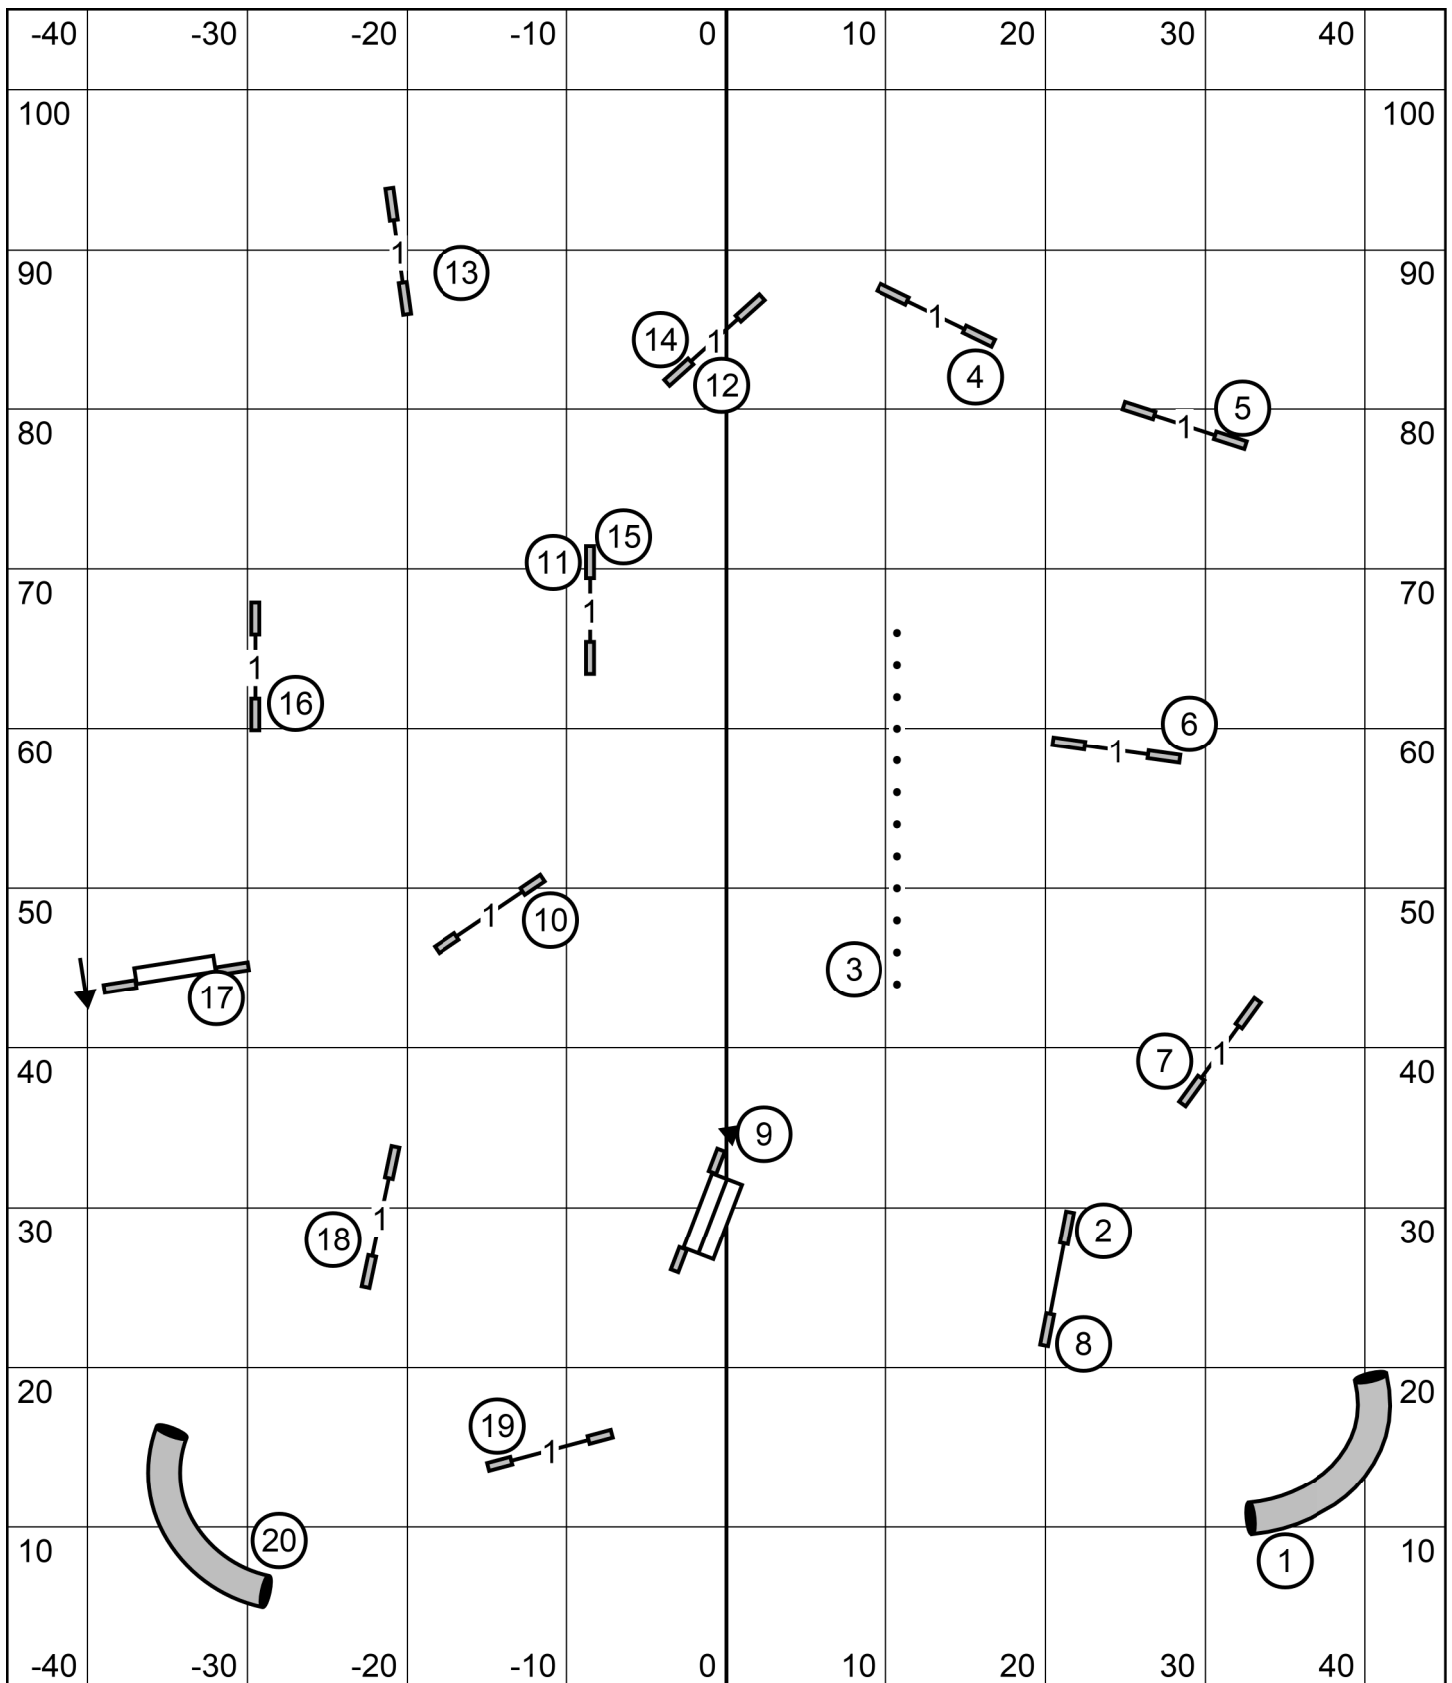

Gateway Agility Club Of Suburban St. Louis
 Nov. 25, 2022, All FAST
 Judge: Bonnie McDonald

E/M 4-5-6 or 6-5-4 Serpentine Solid Line
 Open 4-5 or 5-4 180 Solid Line
 Novice 7-3 or 3-7 Dashed line

Gateway Agility Club Of Surburban St. Louis
 Nov. 25, 2022, E/Master JWW
 Judge: Bonnie McDonald

T&S

Gateway Agility Club Of Surburban St. Louis
 Nov. 25, 2022, Novice JWW
 Judge: Bonnie McDonald

T&S

Gateway Agility Club Of Surburban St. Louis
 Nov. 25, 2022, Open JWW
 Judge: Bonnie McDonald

T&S