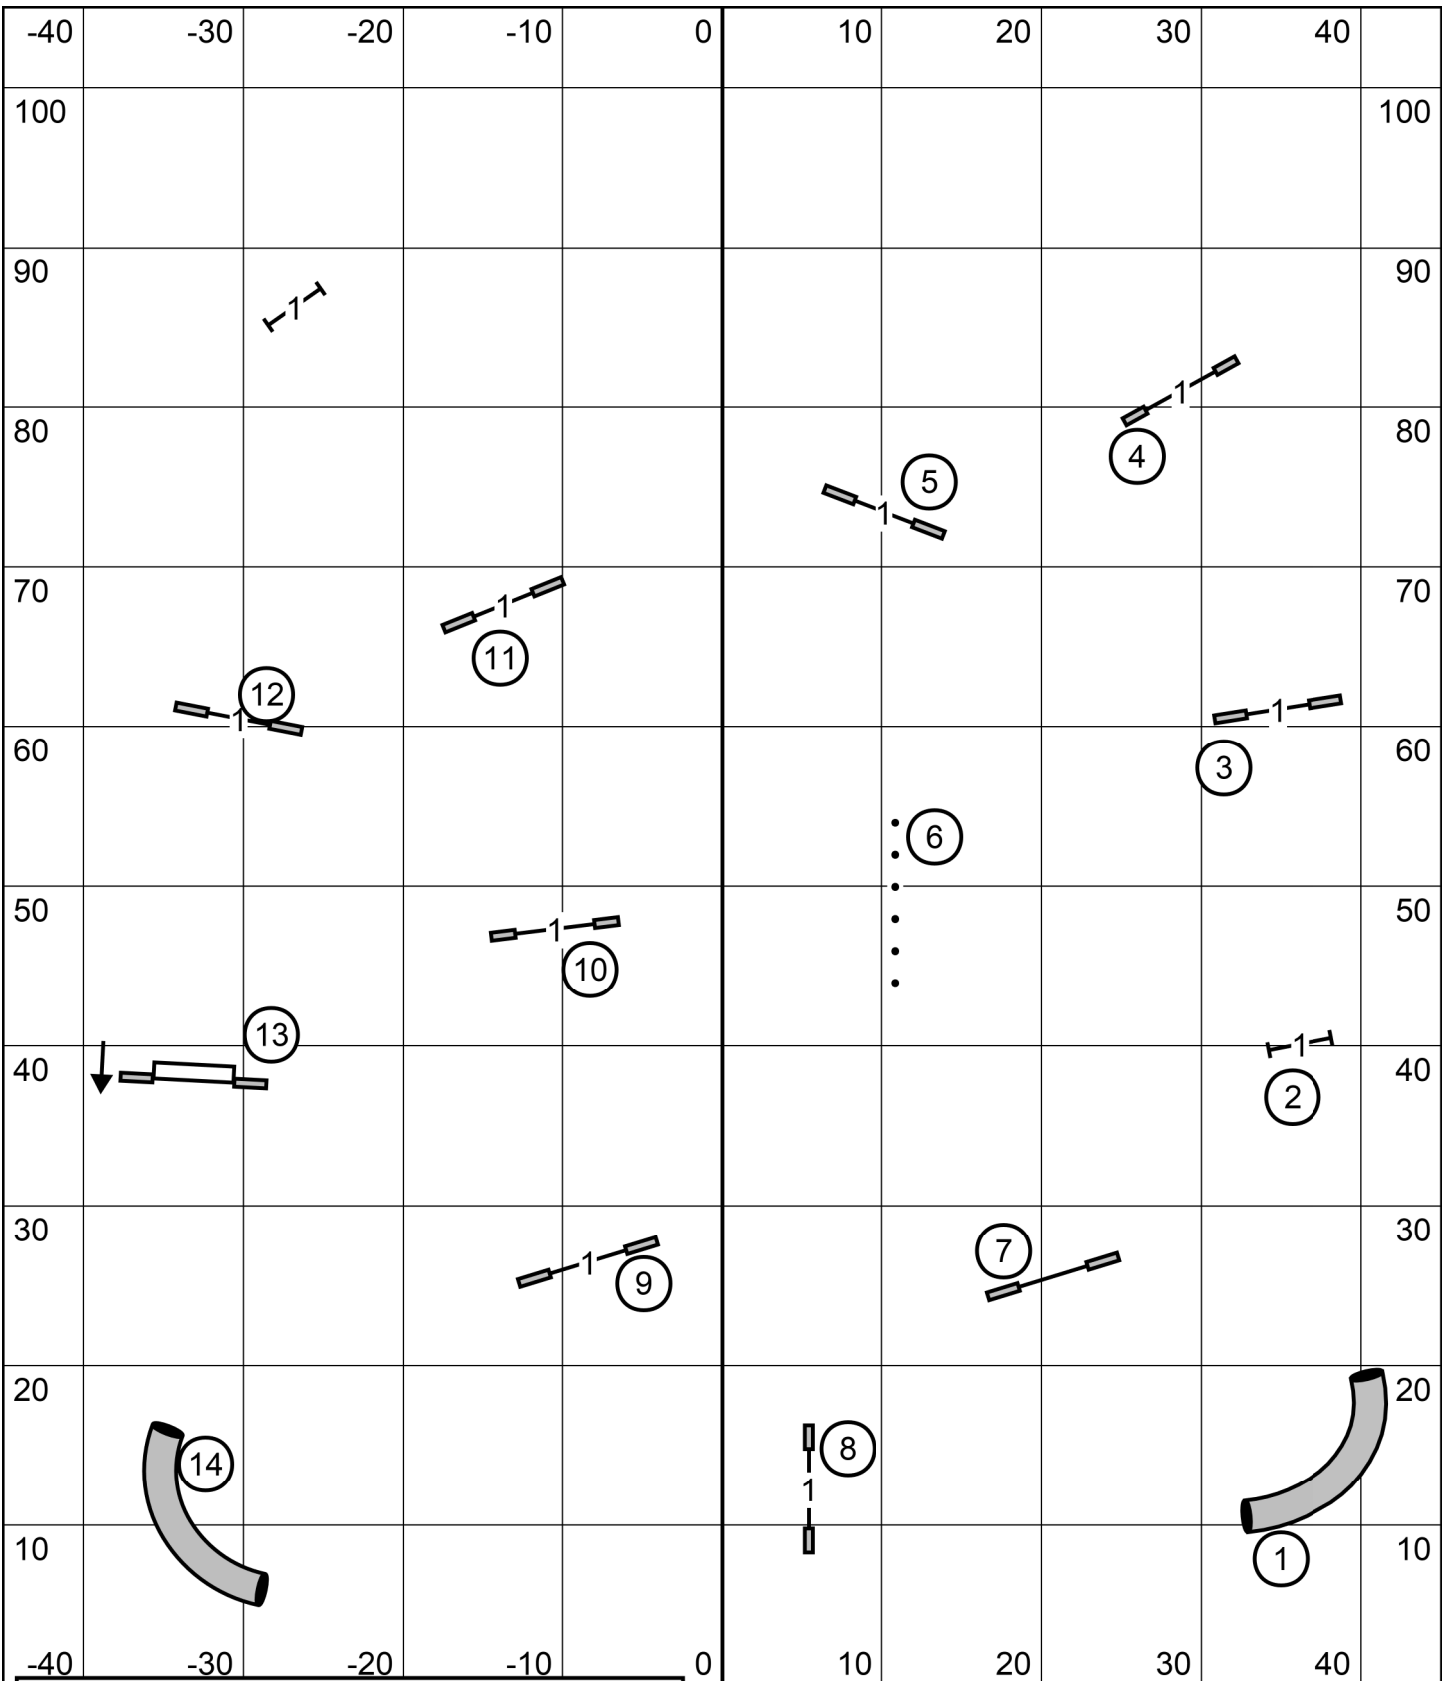

Gateway Agility Club Of Suburban St. Louis
 Nov. 25, 2022, All FAST
 Judge: Bonnie McDonald

E/M 4-5-6 or 6-5-4 Serpentine Solid Line
 Open 4-5 or 5-4 180 Solid Line
 Novice 7-3 or 3-7 Dashed line

Gateway Agility Club Of Surburban St. Louis
 Nov. 25, 2022, E/Master JWW
 Judge: Bonnie McDonald

T&S

Gateway Agility Club Of Surburban St. Louis
 Nov. 25, 2022, Novice JWW
 Judge: Bonnie McDonald

T&S

Gateway Agility Club Of Surburban St. Louis
 Nov. 25, 2022, Open JWW
 Judge: Bonnie McDonald

T&S