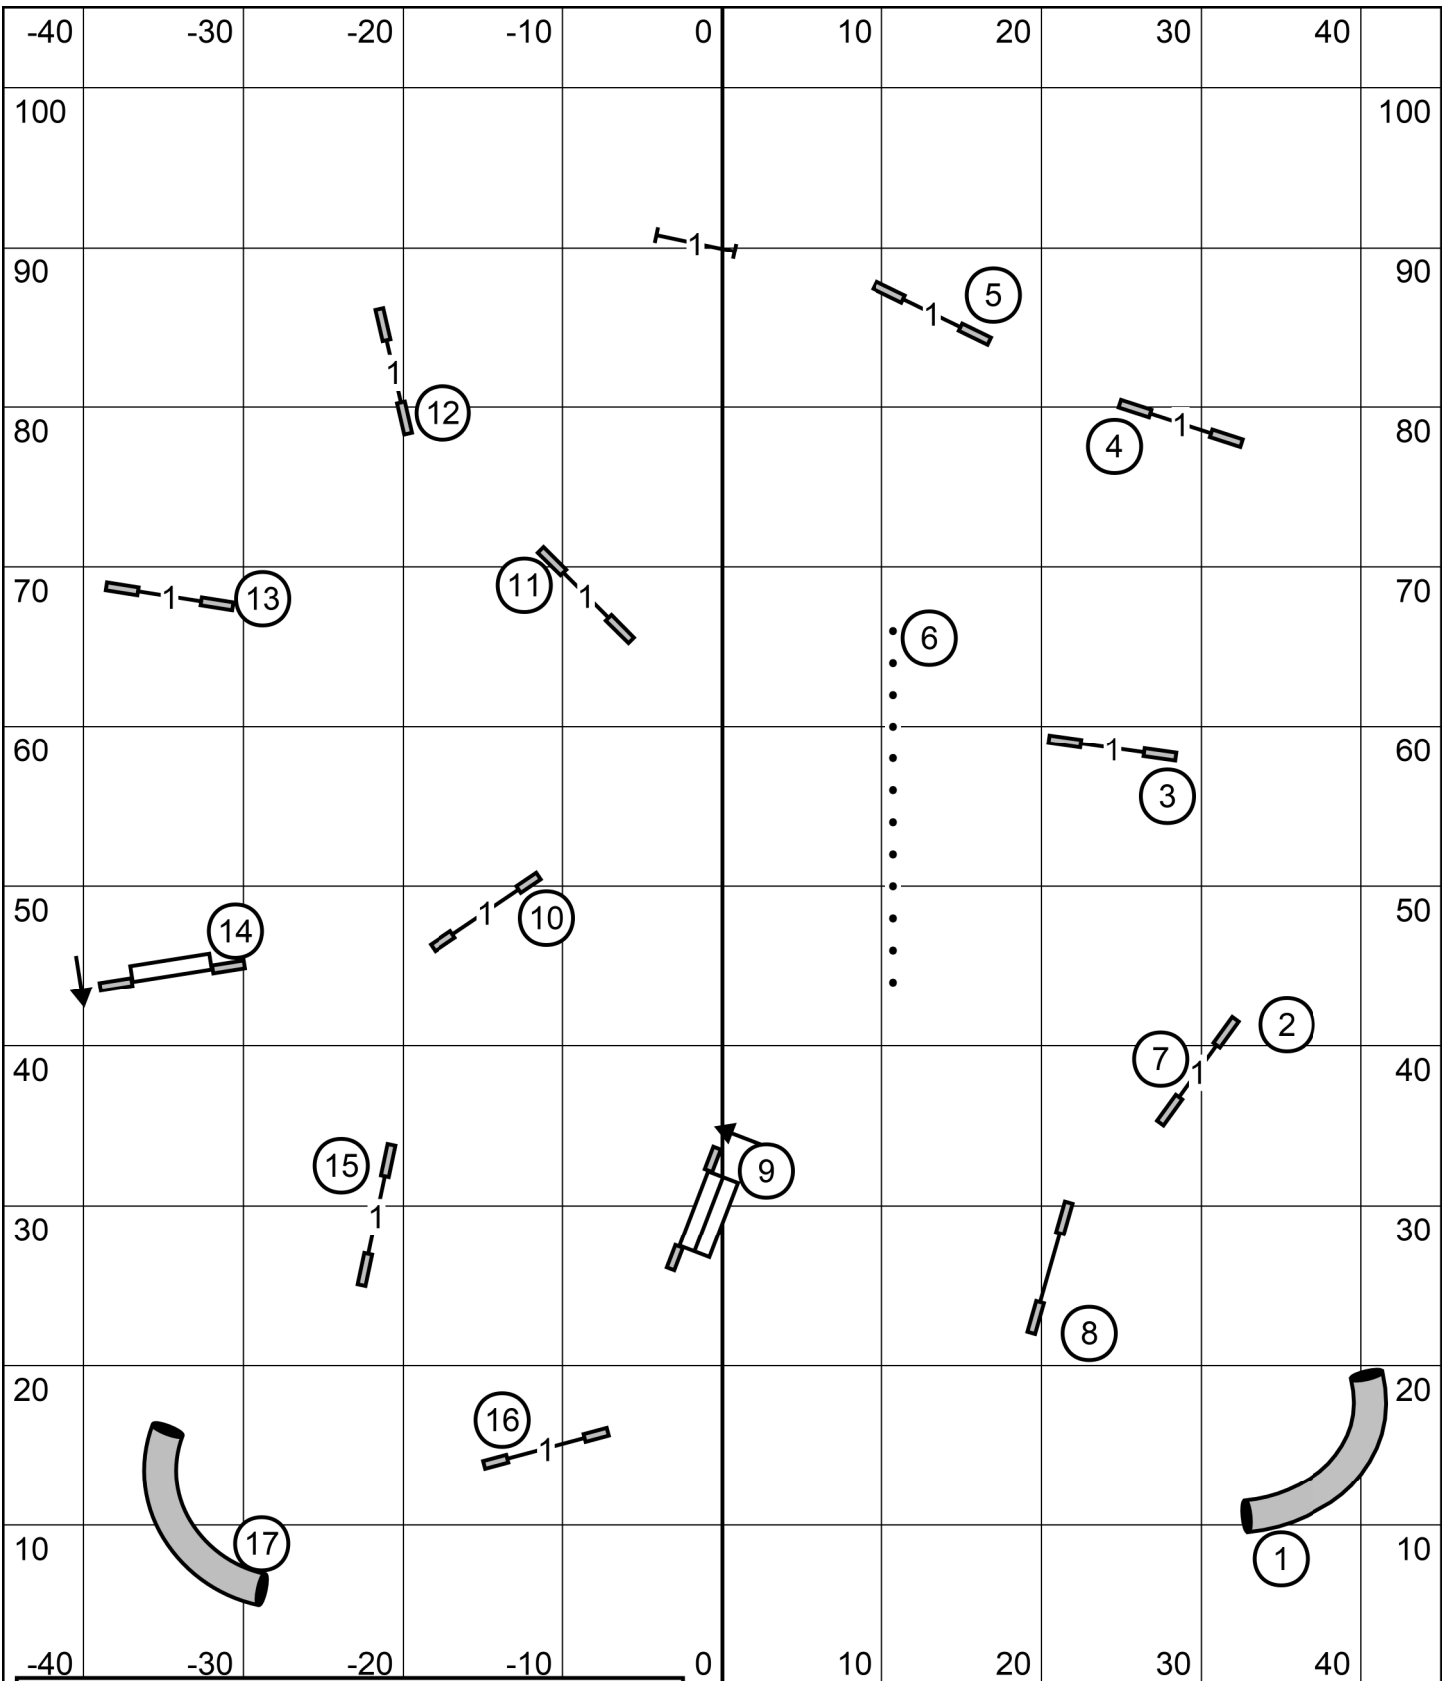

Gateway Agility Club Of Suburban St. Louis
 Nov. 25, 2022, All FAST
 Judge: Bonnie McDonald

E/M 4-5-6 or 6-5-4 Serpentine Solid Line
 Open 4-5 or 5-4 180 Solid Line
 Novice 7-3 or 3-7 Dashed line

Gateway Agility Club Of Surburban St. Louis
 Nov. 25, 2022, E/Master JWW
 Judge: Bonnie McDonald

T&S

Gateway Agility Club Of Surburban St. Louis
 Nov. 25, 2022, Novice JWW
 Judge: Bonnie McDonald

T&S

Gateway Agility Club Of Surburban St. Louis
 Nov. 25, 2022, Open JWW
 Judge: Bonnie McDonald

T&S