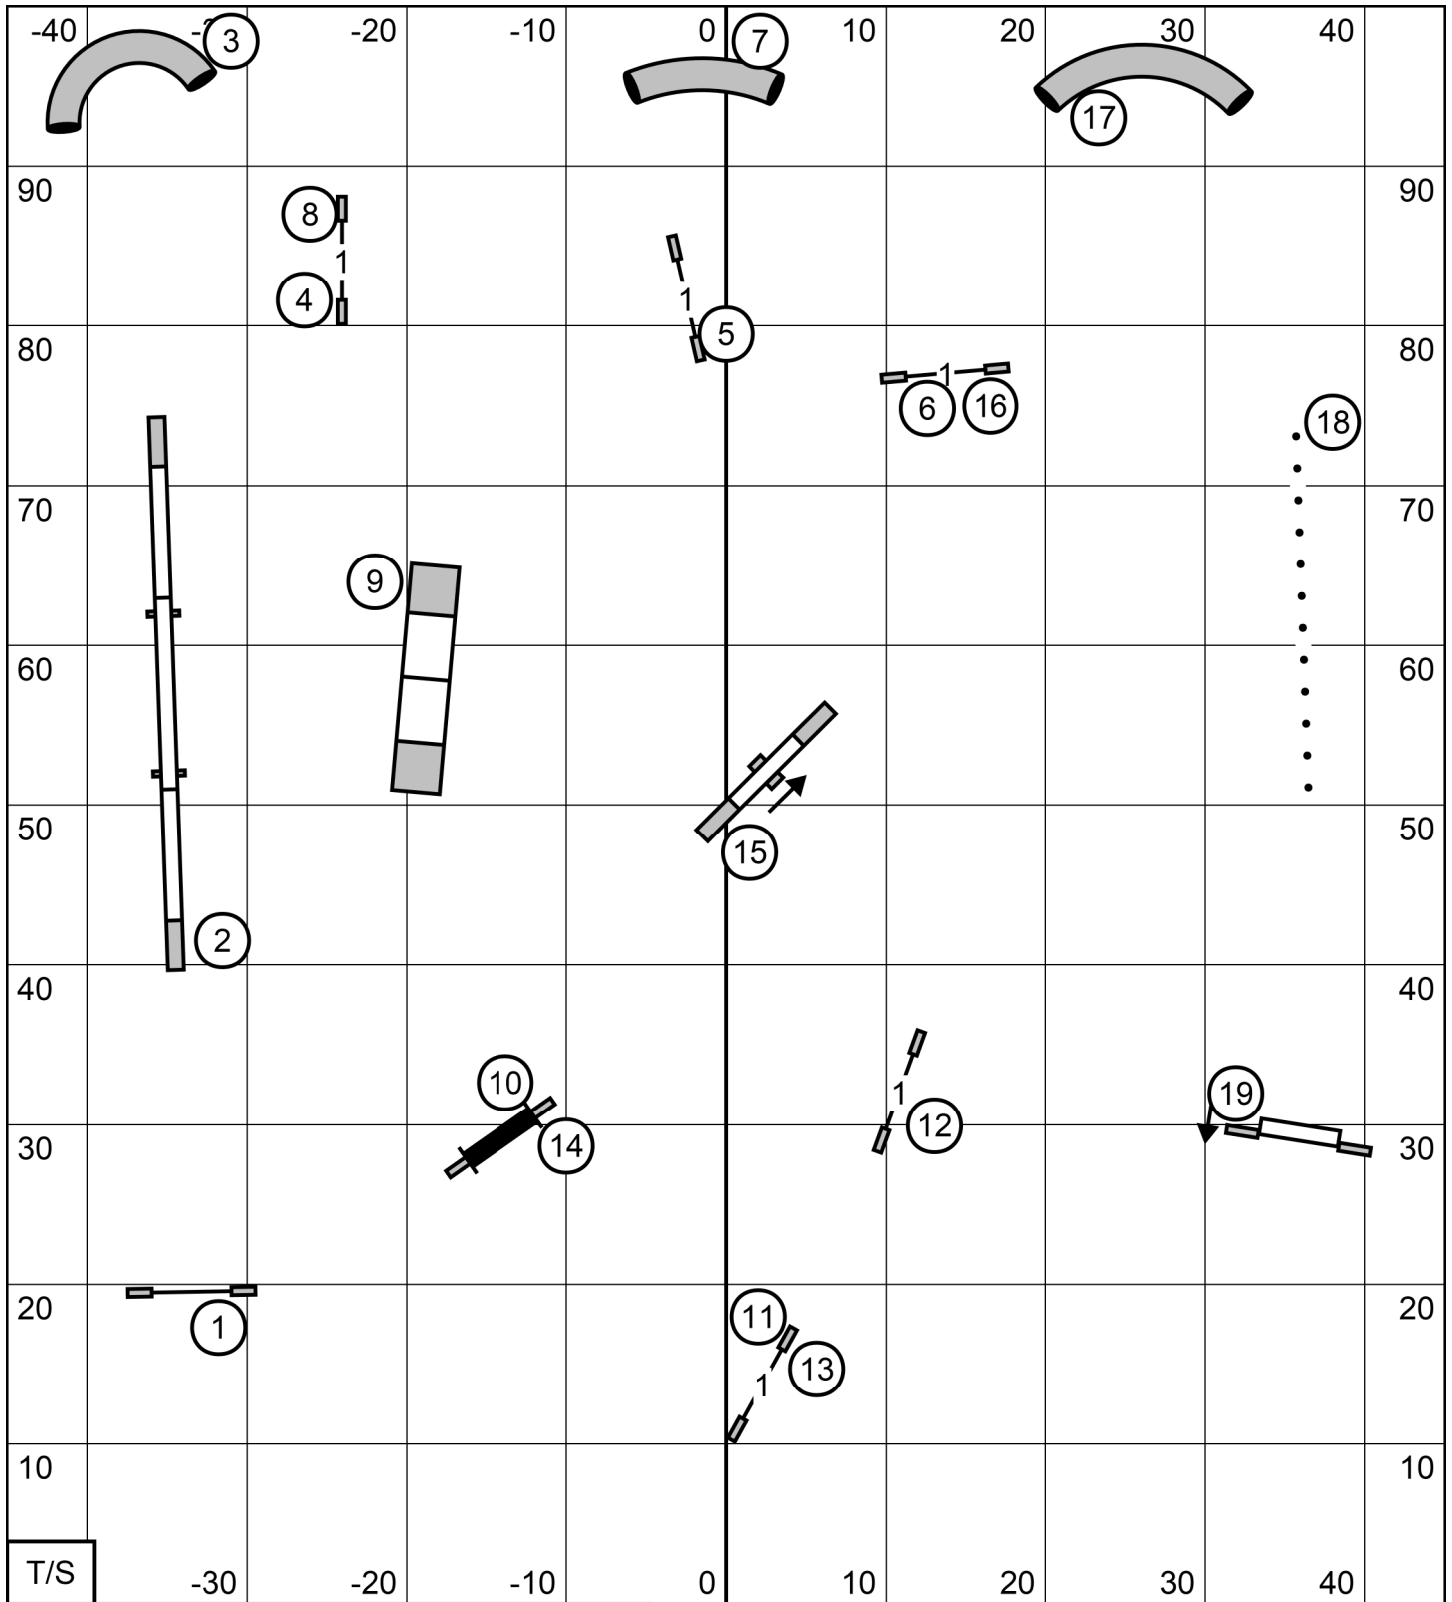

Greater St. Louis Shetland Sheepdog Club
April 10, 2024, Premier Standard
Judge: Bonnie McDonald