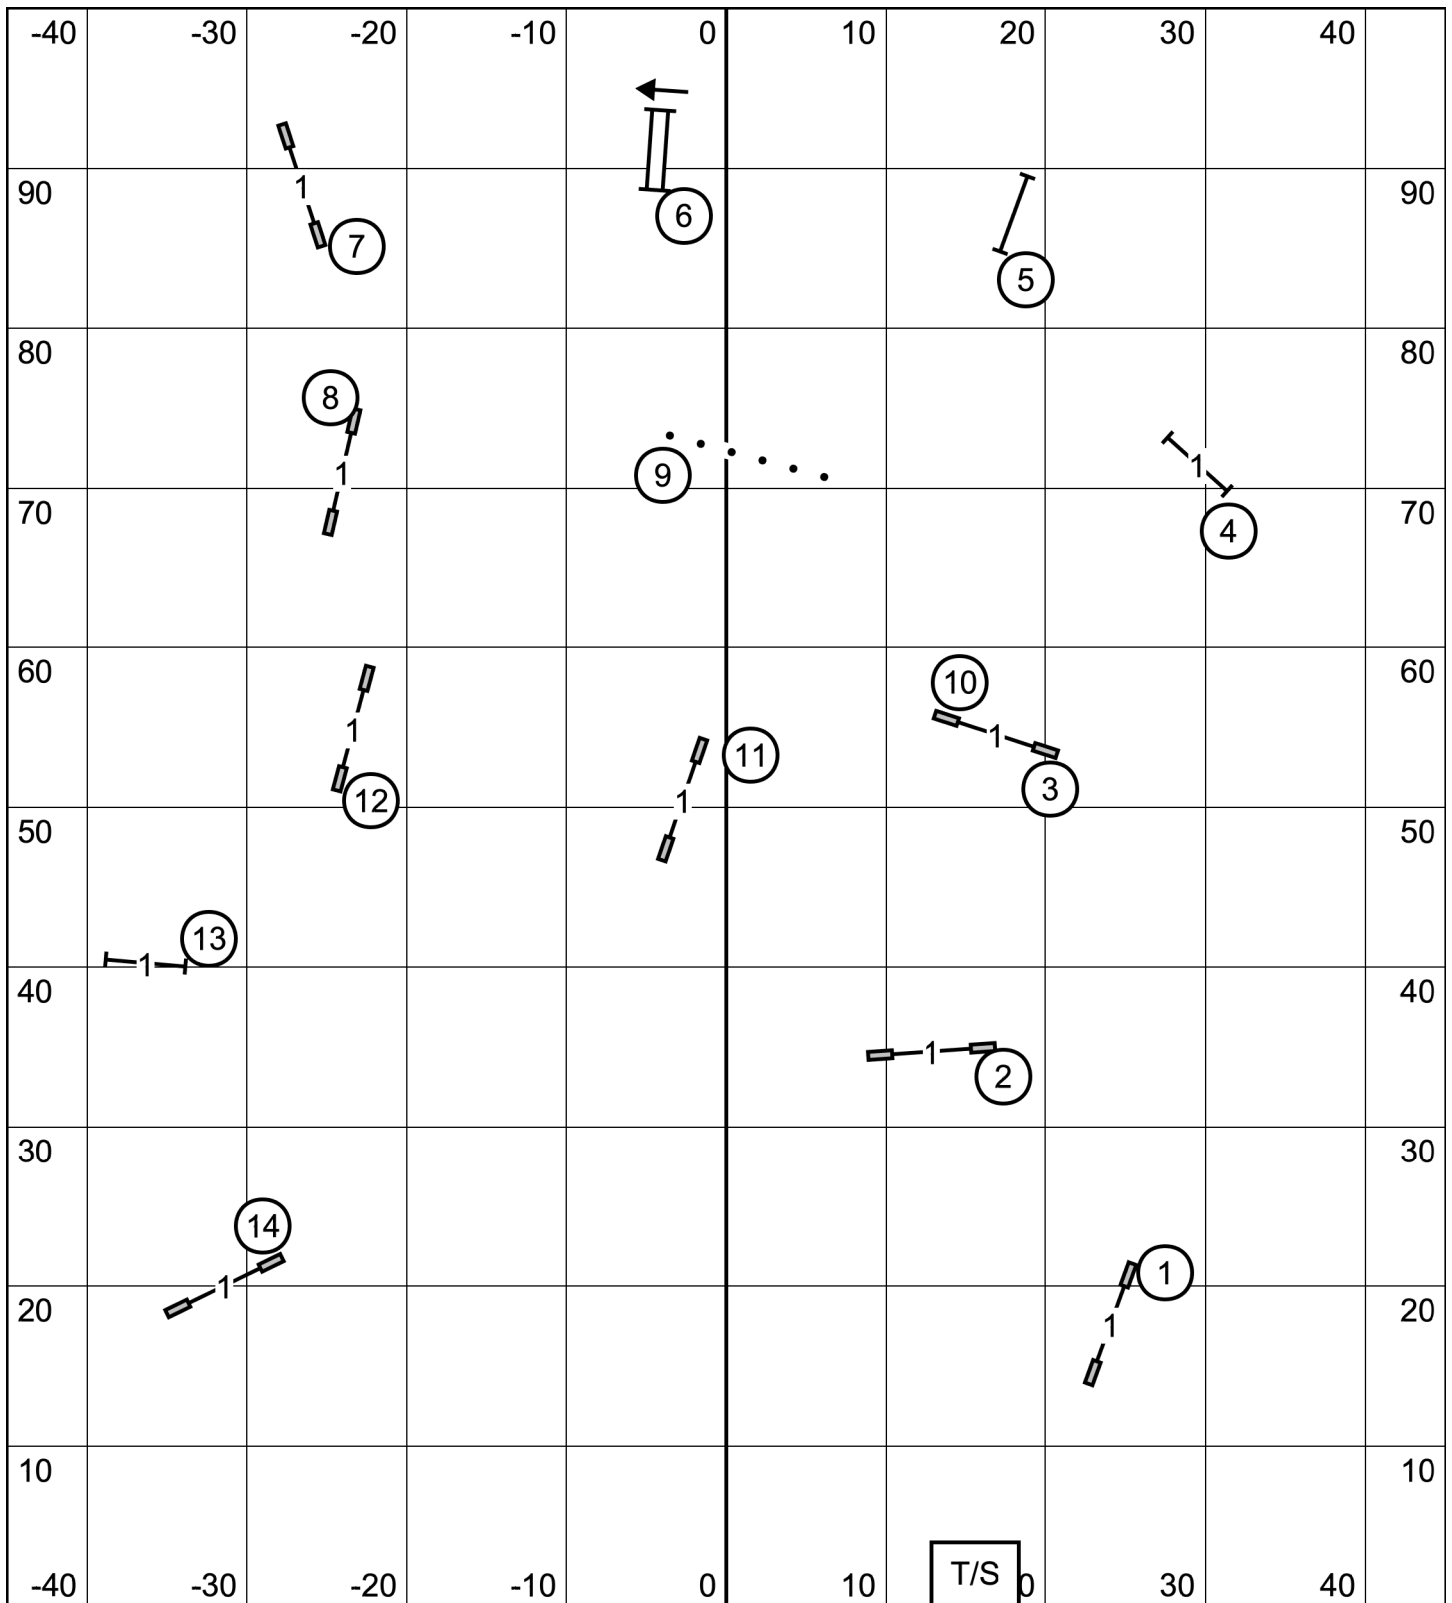

Greater St. Louis Shetland Sheepdog Club

Excellent/Master JWW

Thursday, April 11, 2024

Michele Fletcher

T/S

Greater St. Louis Shetland Sheepdog Club
 April 10, 2024, E/Master Standard
 Judge: Bonnie McDonald

Greater St. Louis Shetland Sheepdog Club

Novice JWW

Thursday, April 11, 2024

Michele Fletcher

Greater St. Louis Shetland Sheepdog Club
 April 10, 2024, Novice Standard
 Judge: Bonnie McDonald

Greater St. Louis Shetland Sheepdog Club

Greater St. Louis Shetland Sheepdog Club

Time 2 Beat

Thursday, April 11, 2024

Michele Fletcher