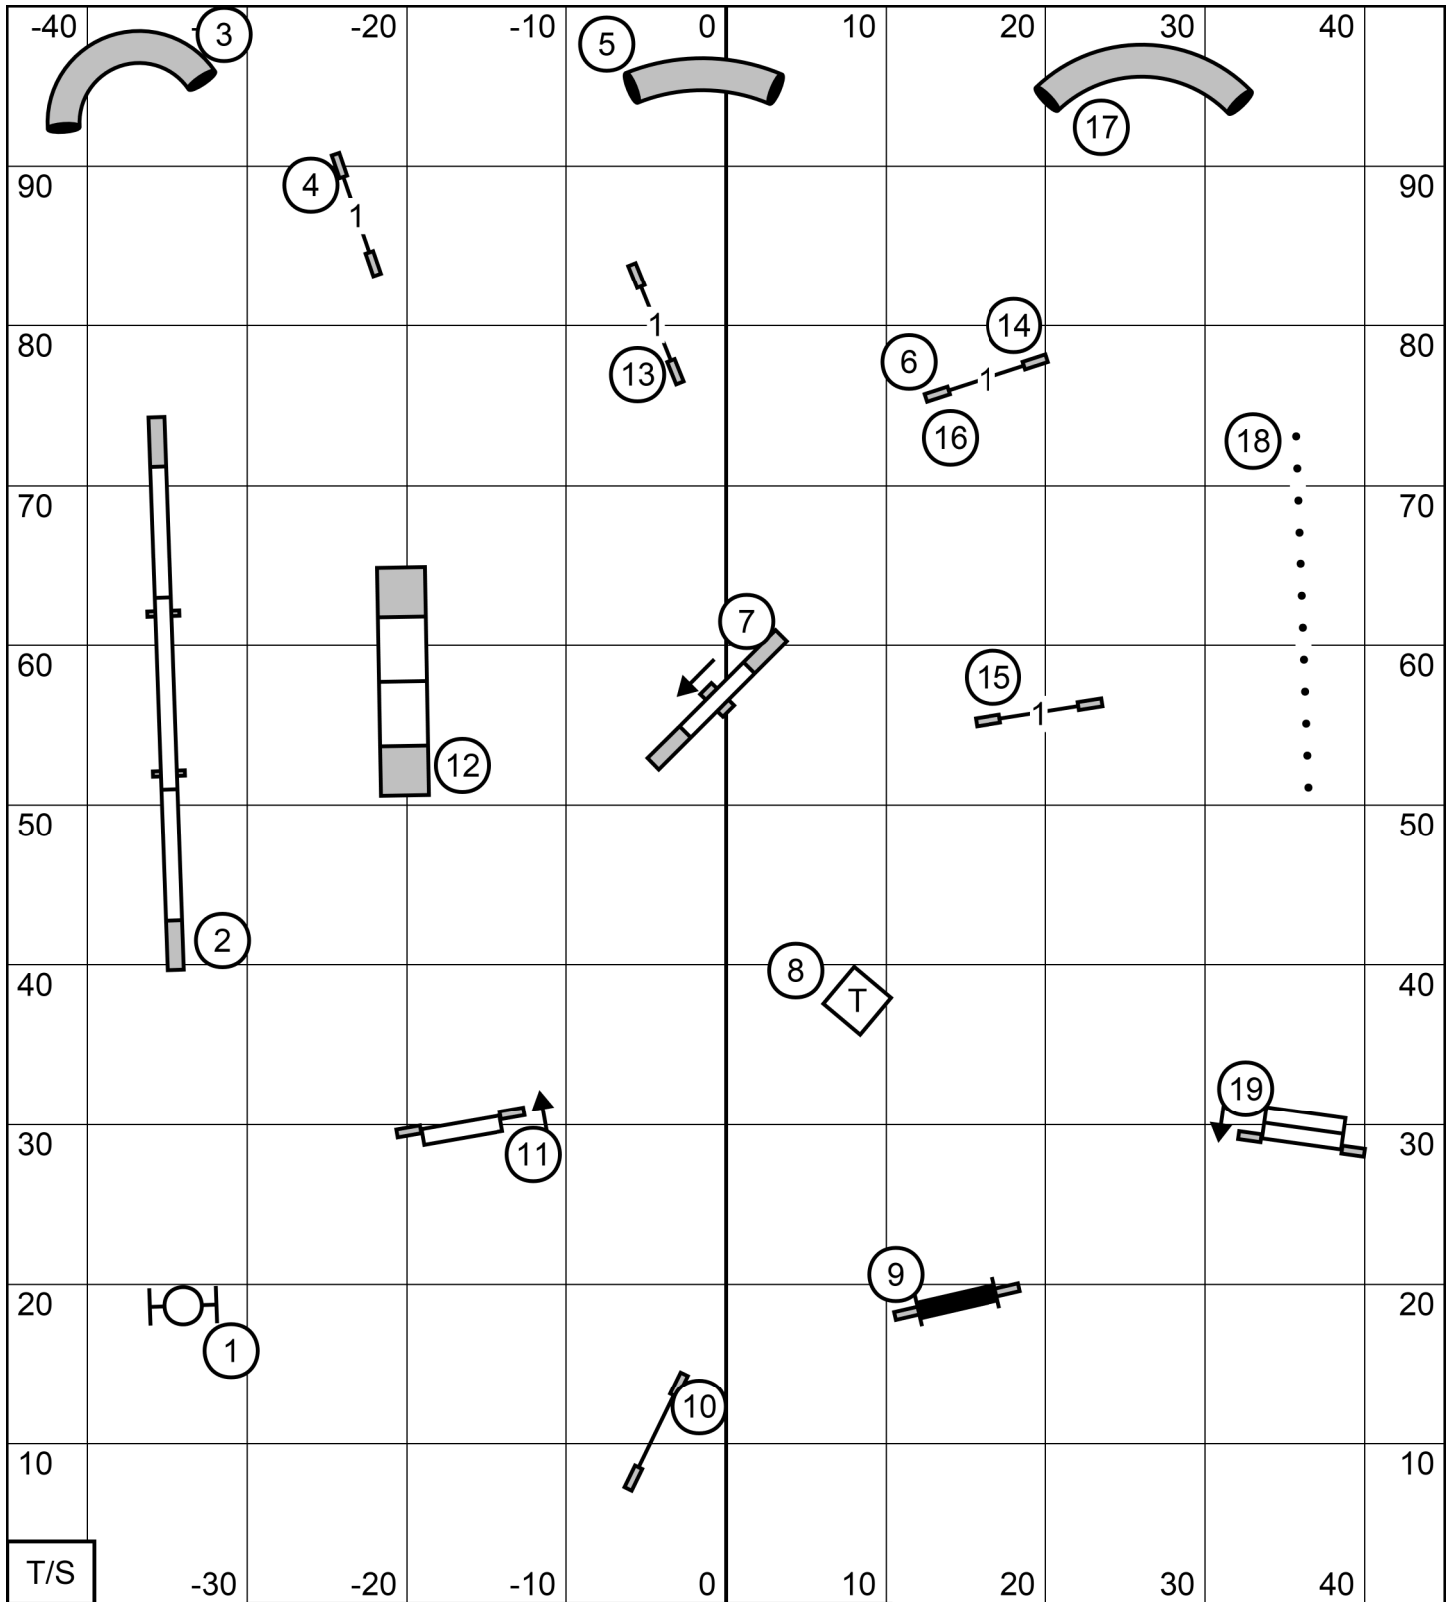

Greater St. Louis Shetland Sheepdog Club

Excellent/Master JWW

Thursday, April 11, 2024

Michele Fletcher

T/S

Greater St. Louis Shetland Sheepdog Club
 April 10, 2024, E/Master Standard
 Judge: Bonnie McDonald

Greater St. Louis Shetland Sheepdog Club

Novice JWW

Thursday, April 11, 2024

Michele Fletcher

Greater St. Louis Shetland Sheepdog Club
 April 10, 2024, Novice Standard
 Judge: Bonnie McDonald

Greater St. Louis Shetland Sheepdog Club

Greater St. Louis Shetland Sheepdog Club

Time 2 Beat

Thursday, April 11, 2024

Michele Fletcher