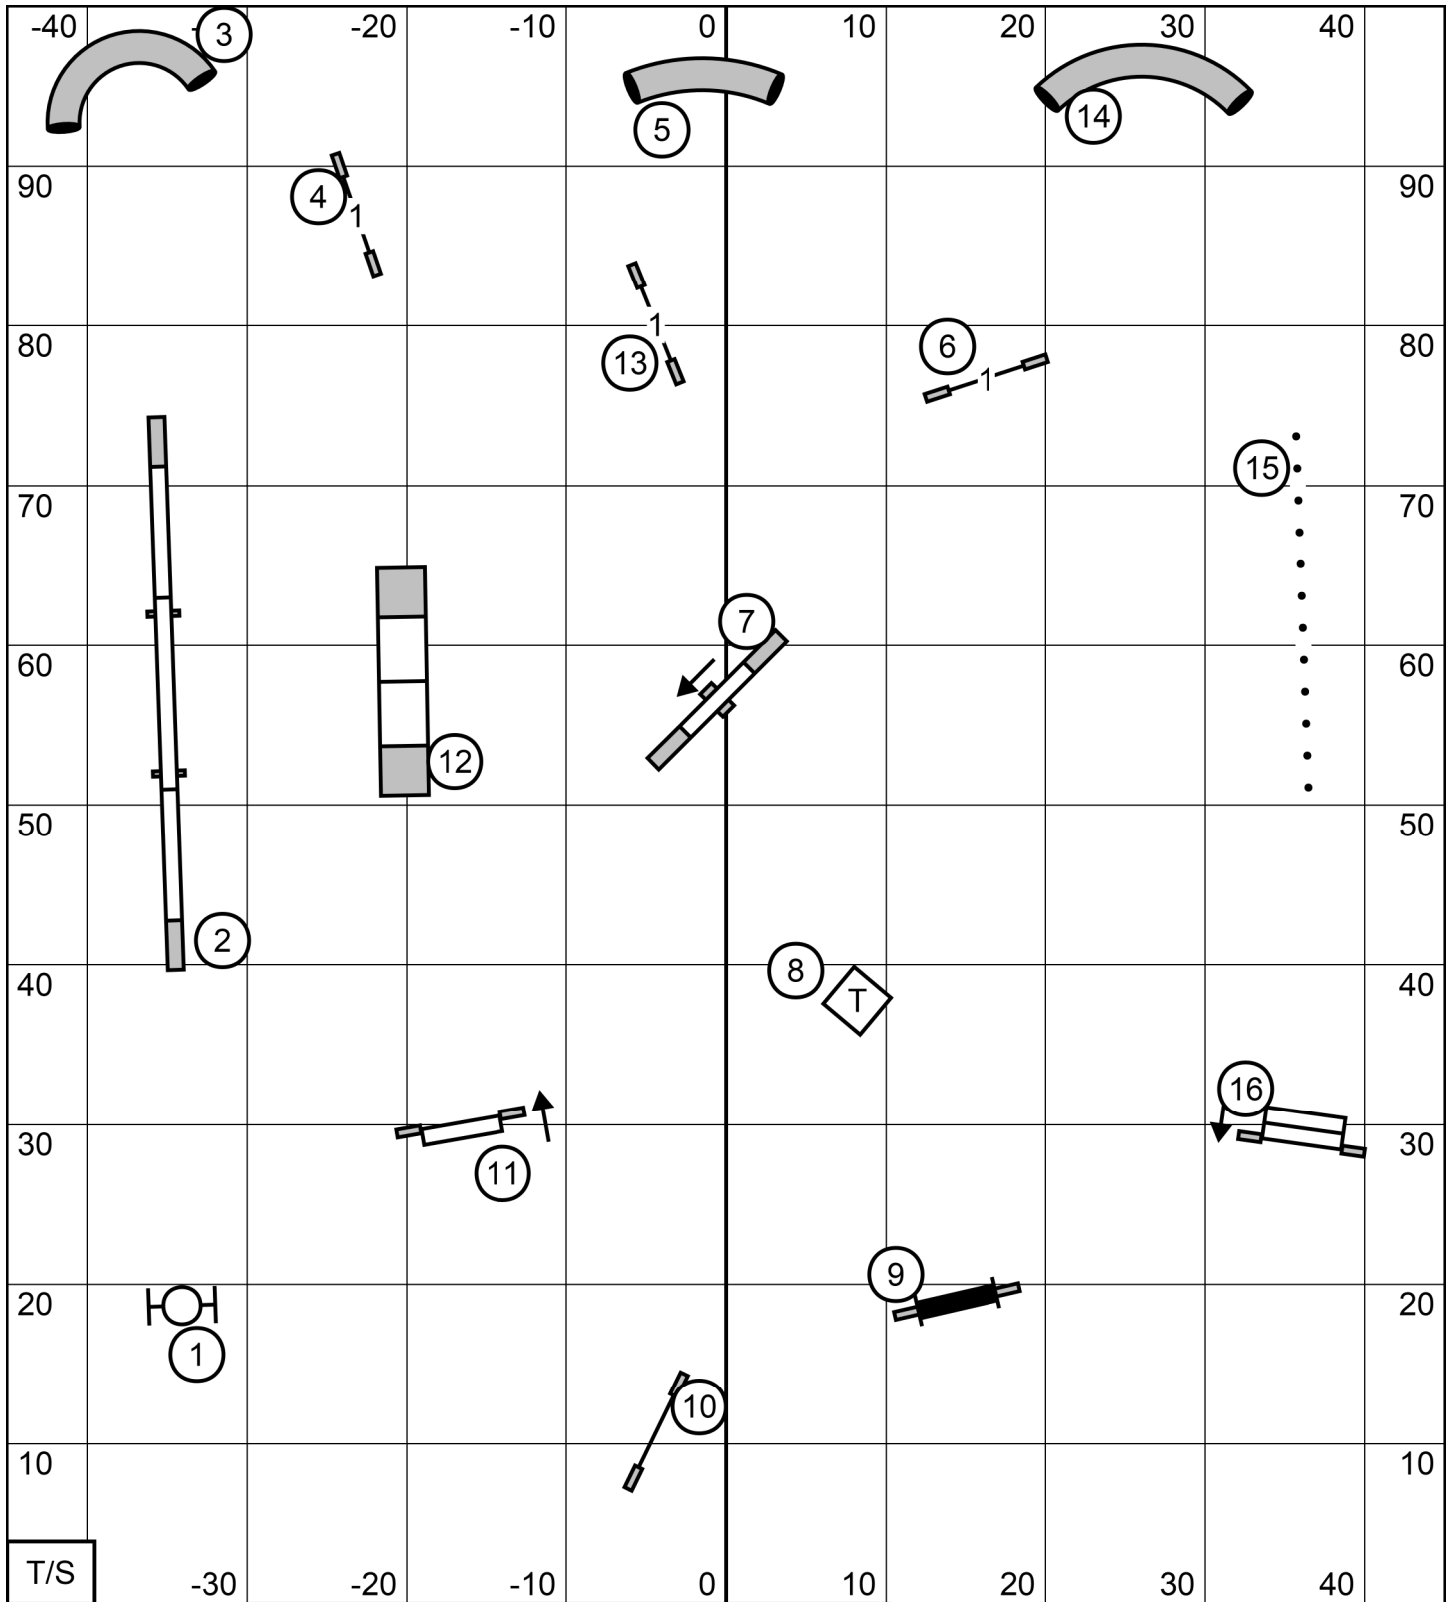

Greater St. Louis Shetland Sheepdog Club
April 10, 2024, Open Standard
Judge: Bonnie McDonald

T/S