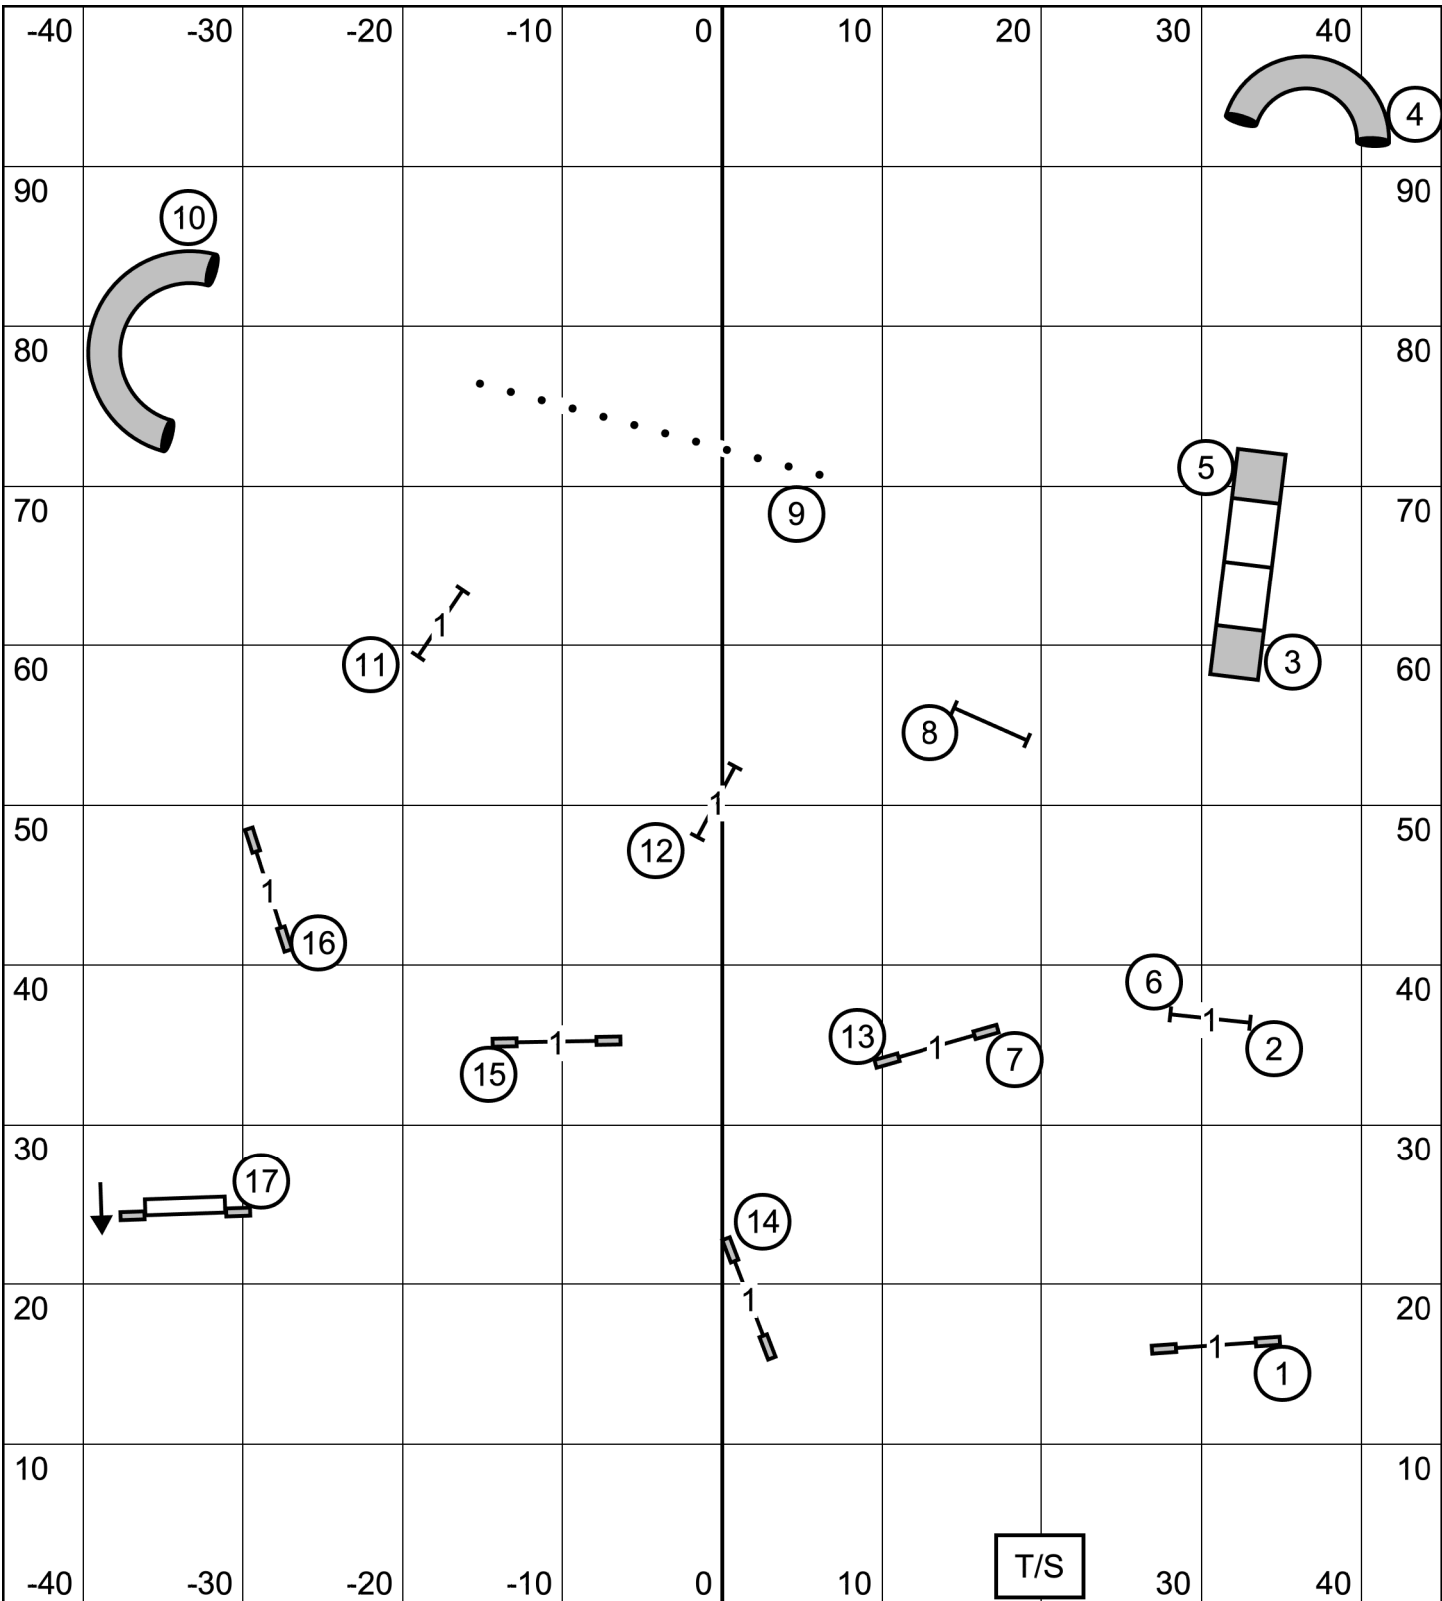

Open JWW

Thursday, April 11, 2024

Michele Fletcher

Greater St. Louis Shetland Sheepdog Club
 April 10, 2024, Open Standard
 Judge: Bonnie McDonald

T/S

Greater St. Louis Shetland Sheepdog Club
 April 10, 2024, Premier Standard
 Judge: Bonnie McDonald

Greater St. Louis Shetland Sheepdog Club

Time 2 Beat

Thursday, April 11, 2024

Michele Fletcher