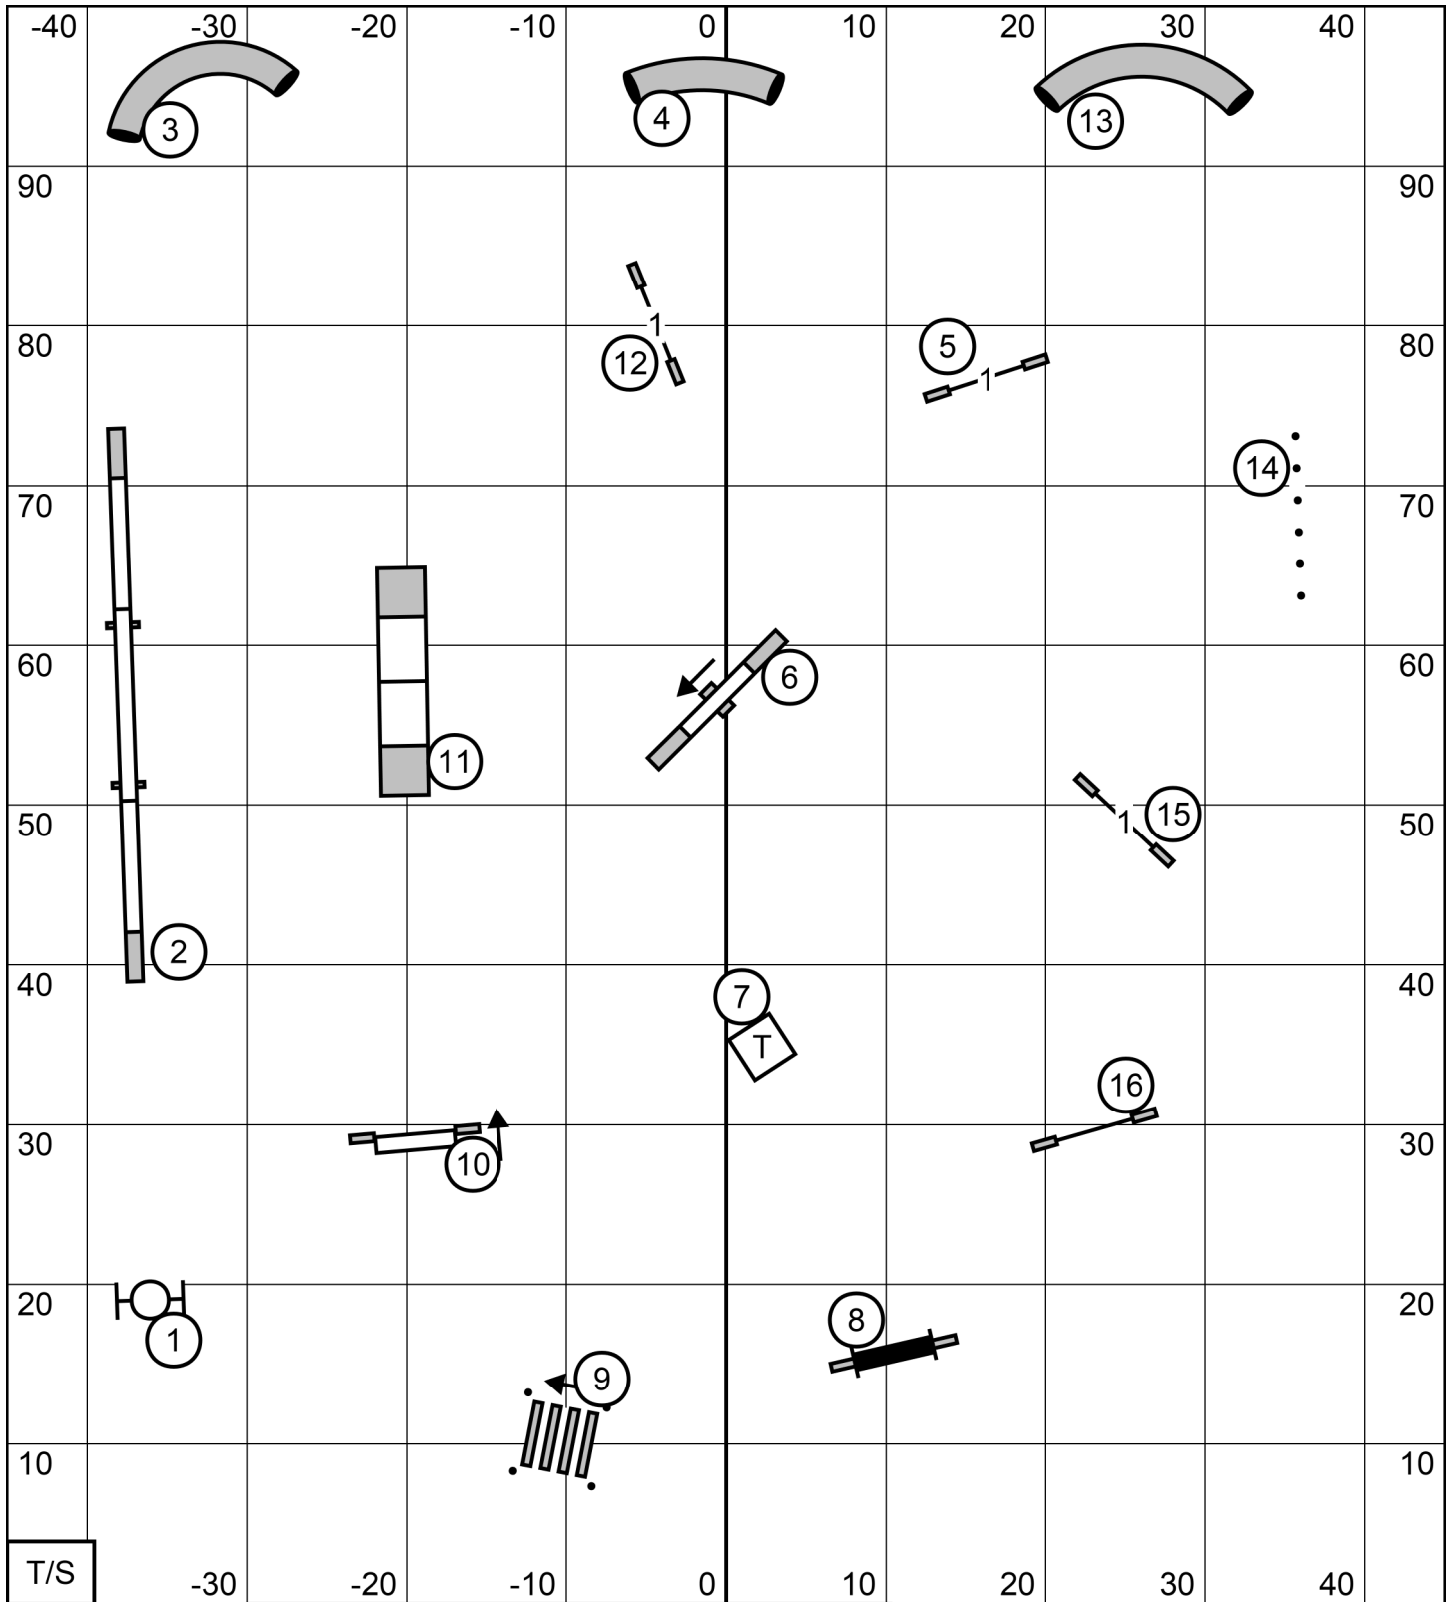

Greater St. Louis Shetland Sheepdog Club
April 10, 2024, Novice Standard
Judge: Bonnie McDonald