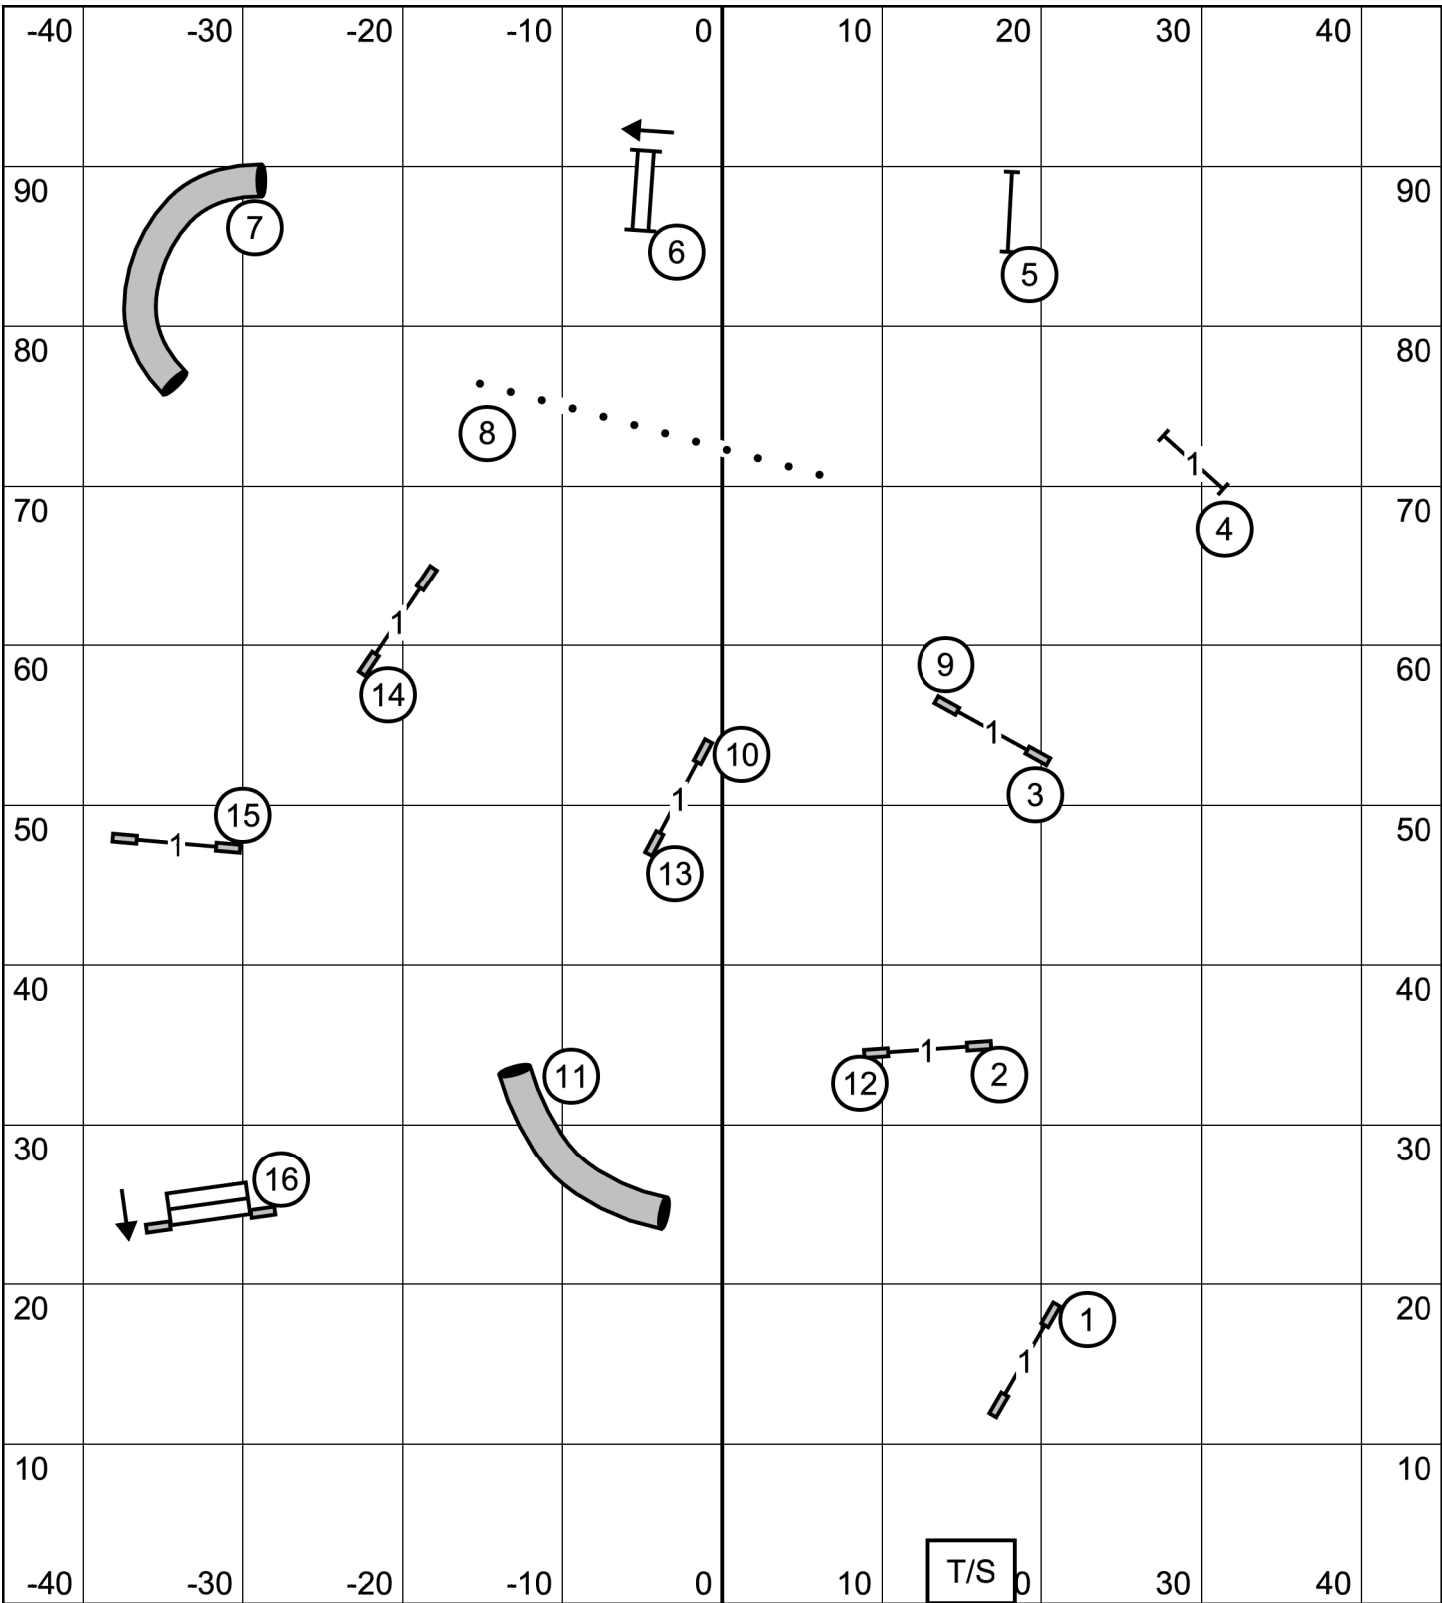

Greater St. Louis Shetland Sheepdog Club

Open JWW

Thursday, April 11, 2024

Michele Fletcher