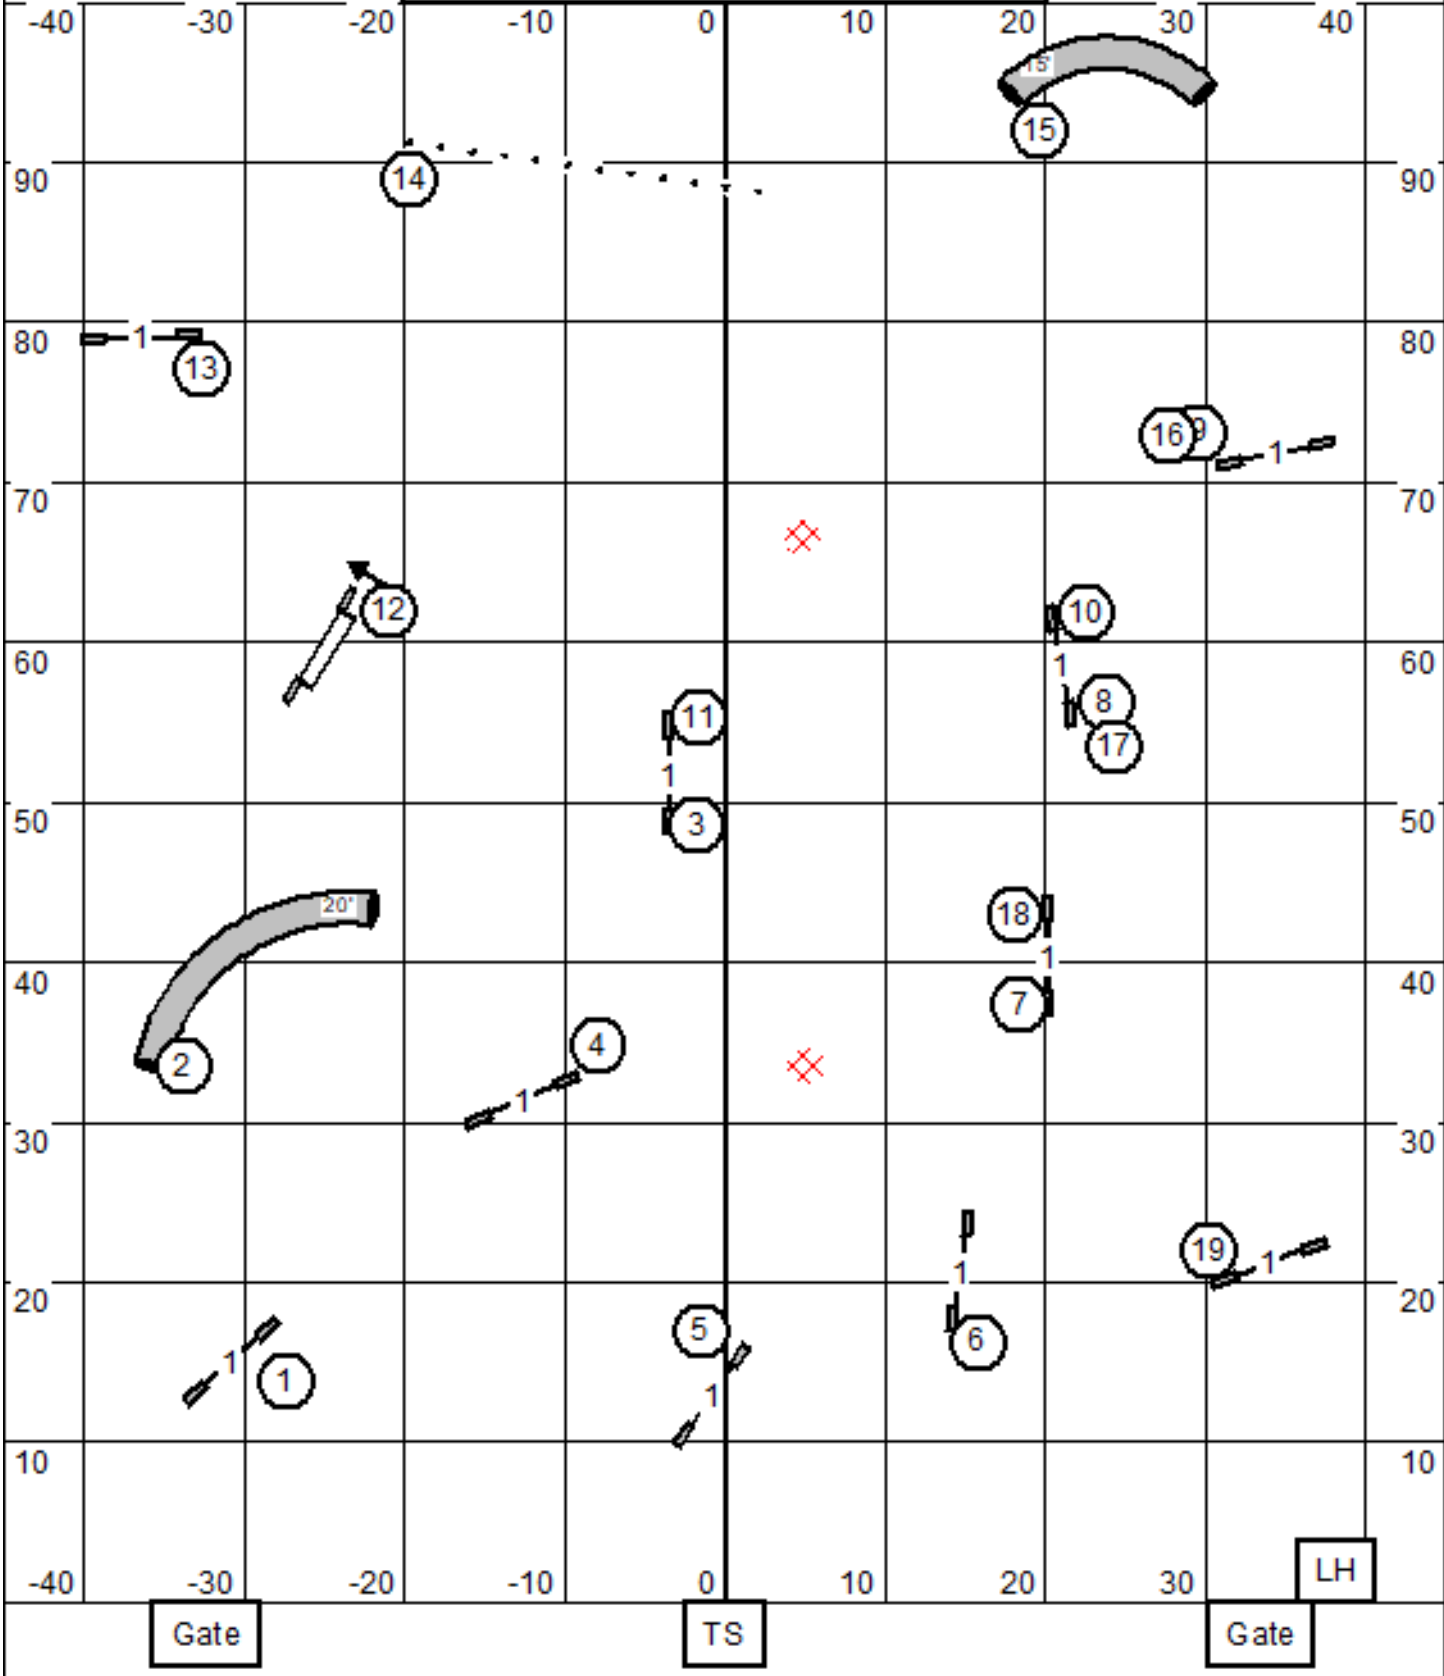

Greater St. Louis Shetland Sheepdog Club
Premier JWW
May 22, 2026 Dan Wolfson