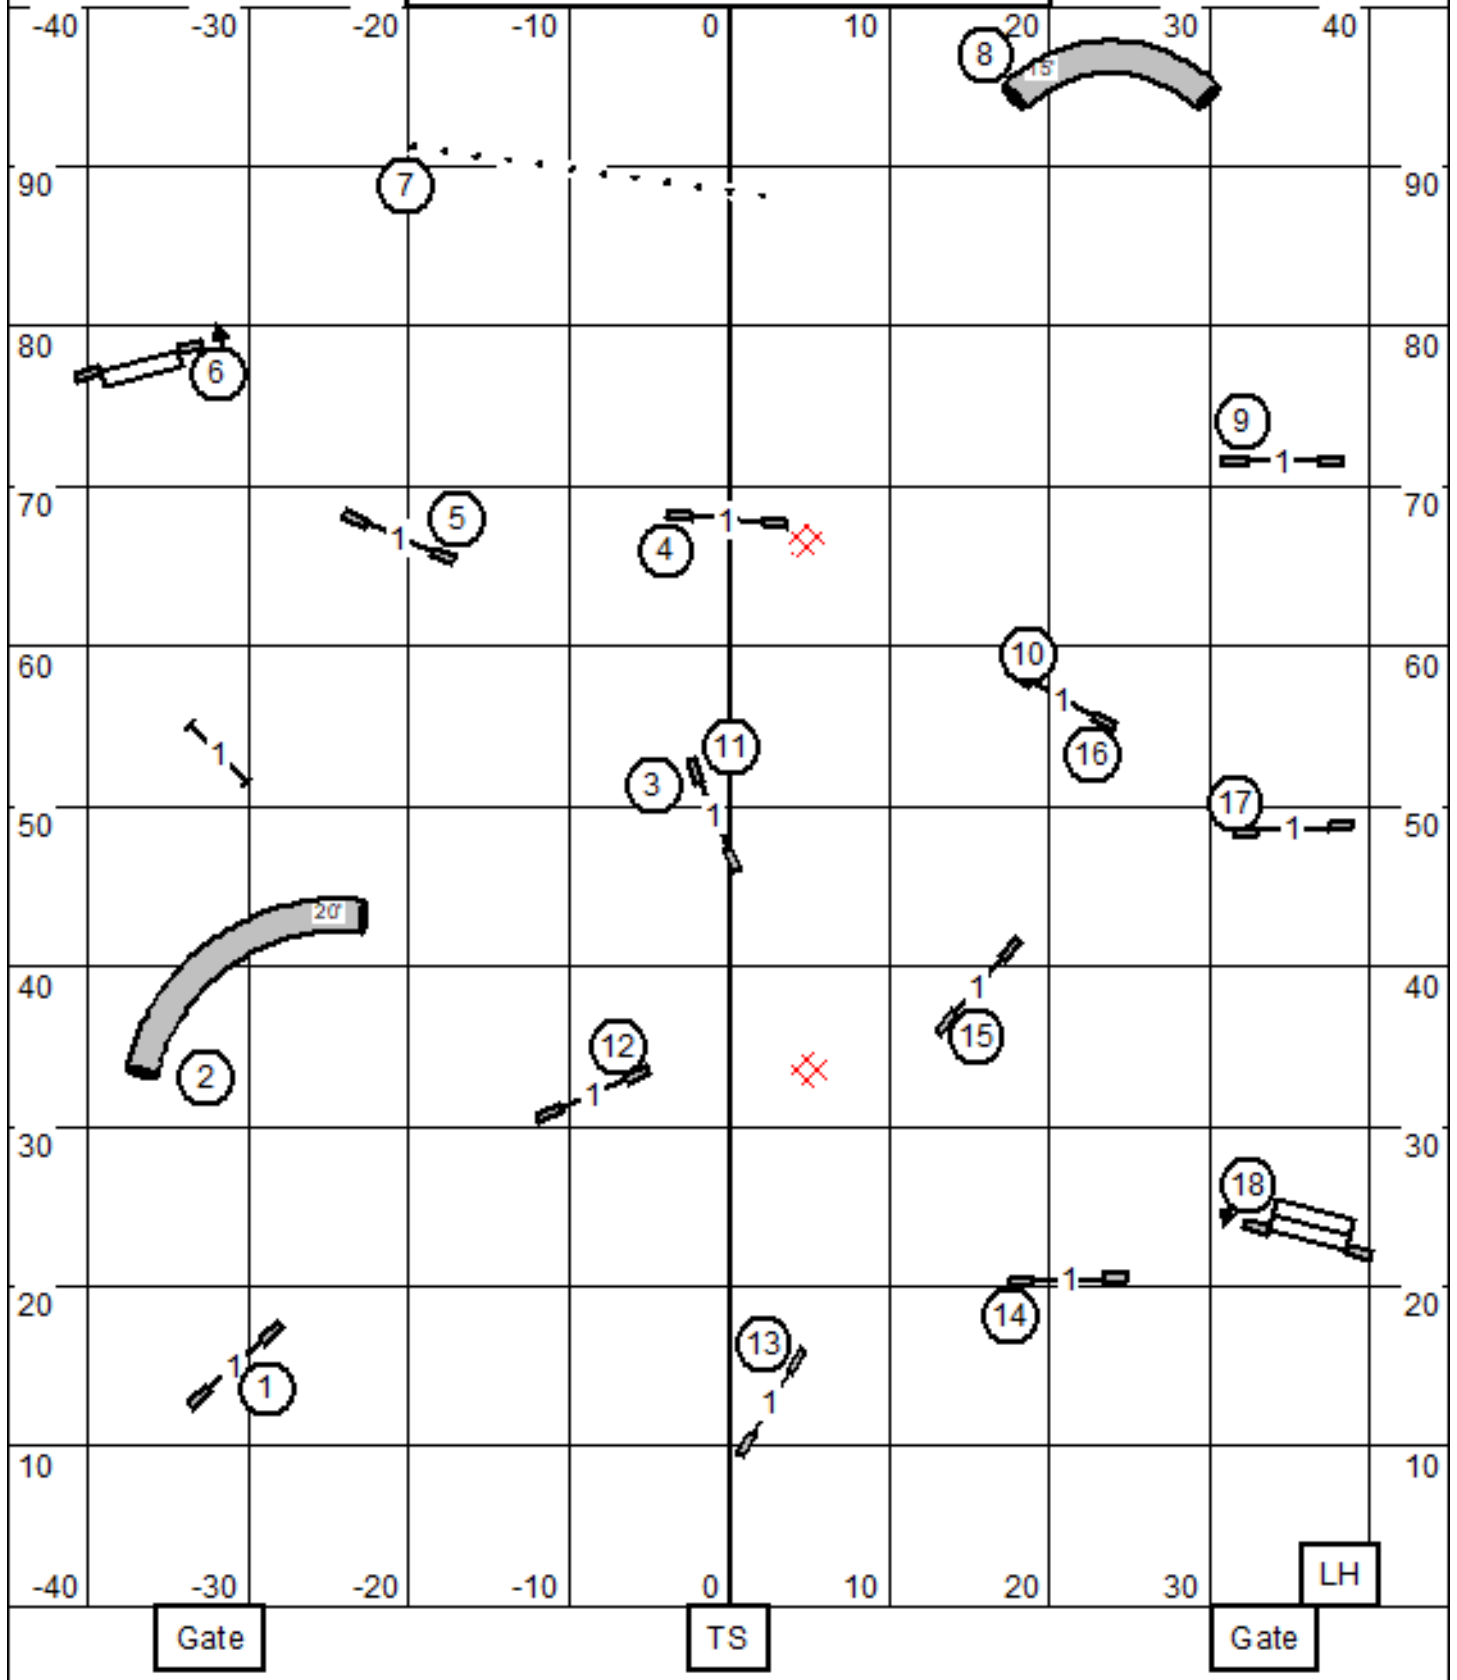

Greater St. Louis Shetland Sheepdog Club
Master Excellent JWW
May 22, 2026 Dan Wolfson