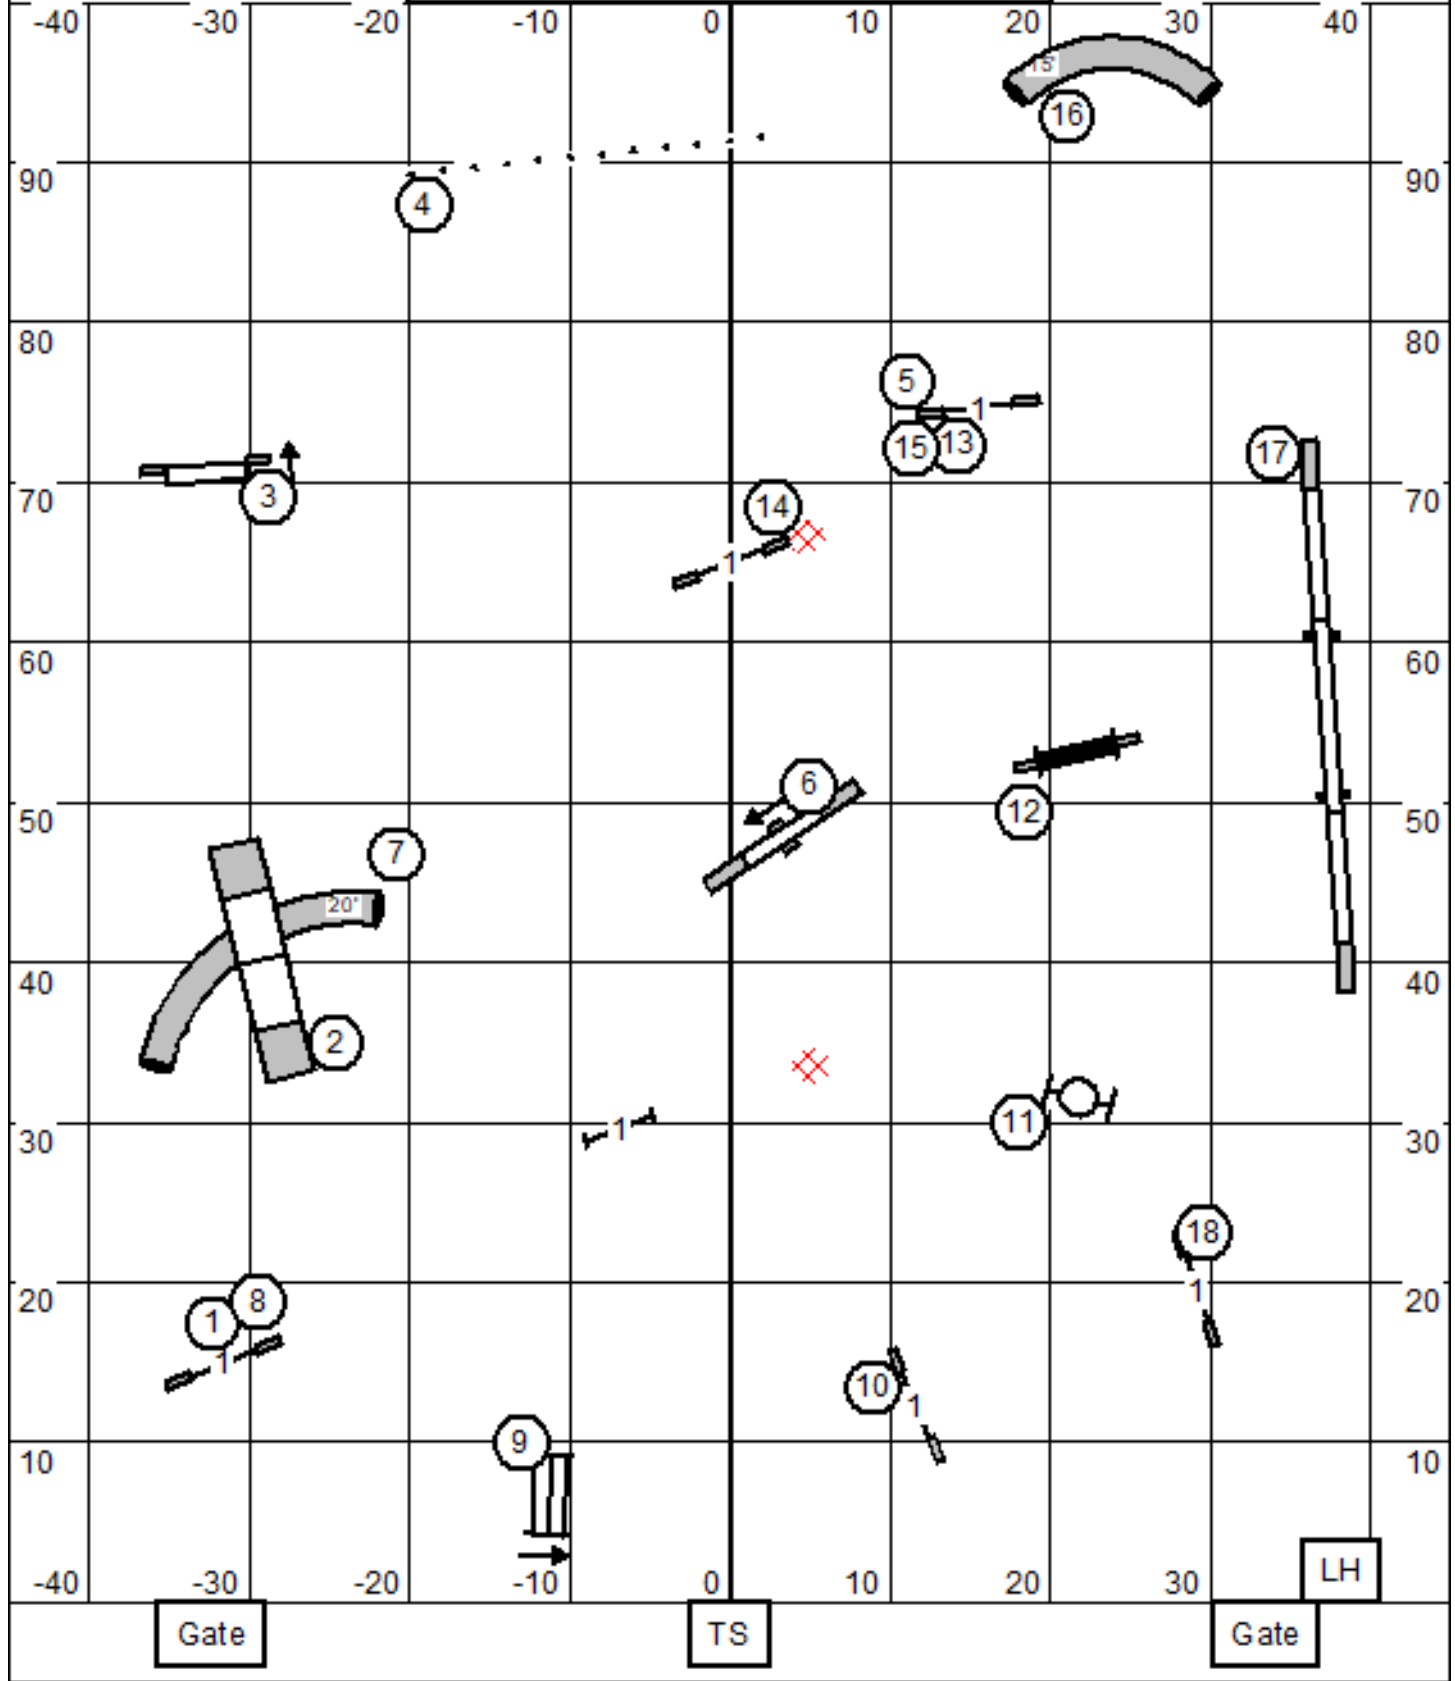

Greater St. Louis Shetland Sheepdog Club
Premier Standard
 May 22, 2026 Dan Wolfson