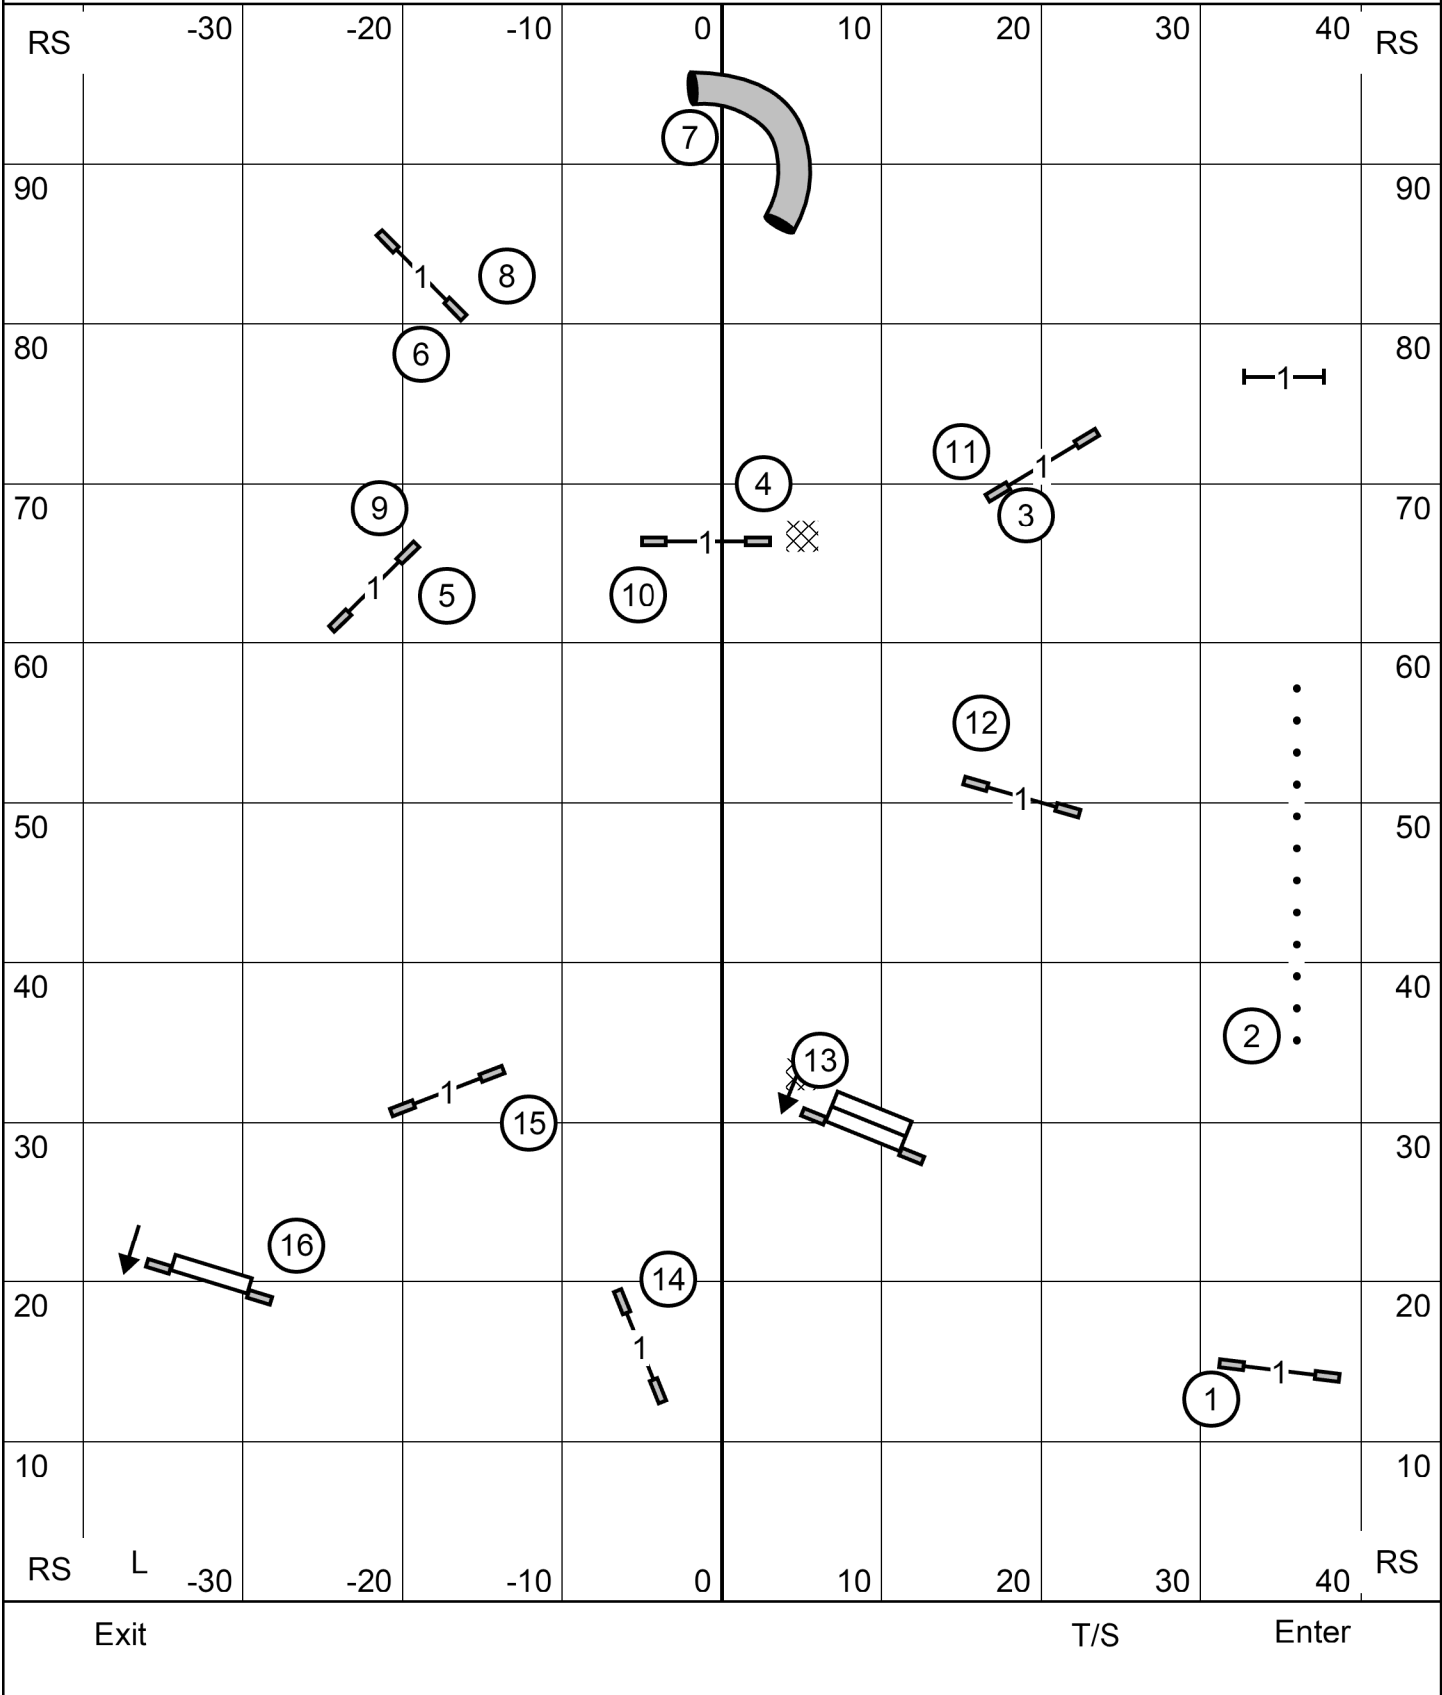

Old English Sheepdog Club of America
Ex/Master Std, June 20, 2024
 Judge Dawn Glaser-Falk

Old English Sheepdog Club of America
Open Std, June 20, 2024
 Judge Dawn Glaser-Falk

Old English Sheepdog Club of America
Novice Std, June 20, 2024
 Judge Dawn Glaser-Falk

Old English Sheepdog Club of America
Open JWW, June 20, 2024
 Judge Dawn Glaser-Falk

Old English Sheepdog Club of America
Novice JWW, June 20, 2024
 Judge Dawn Glaser-Falk