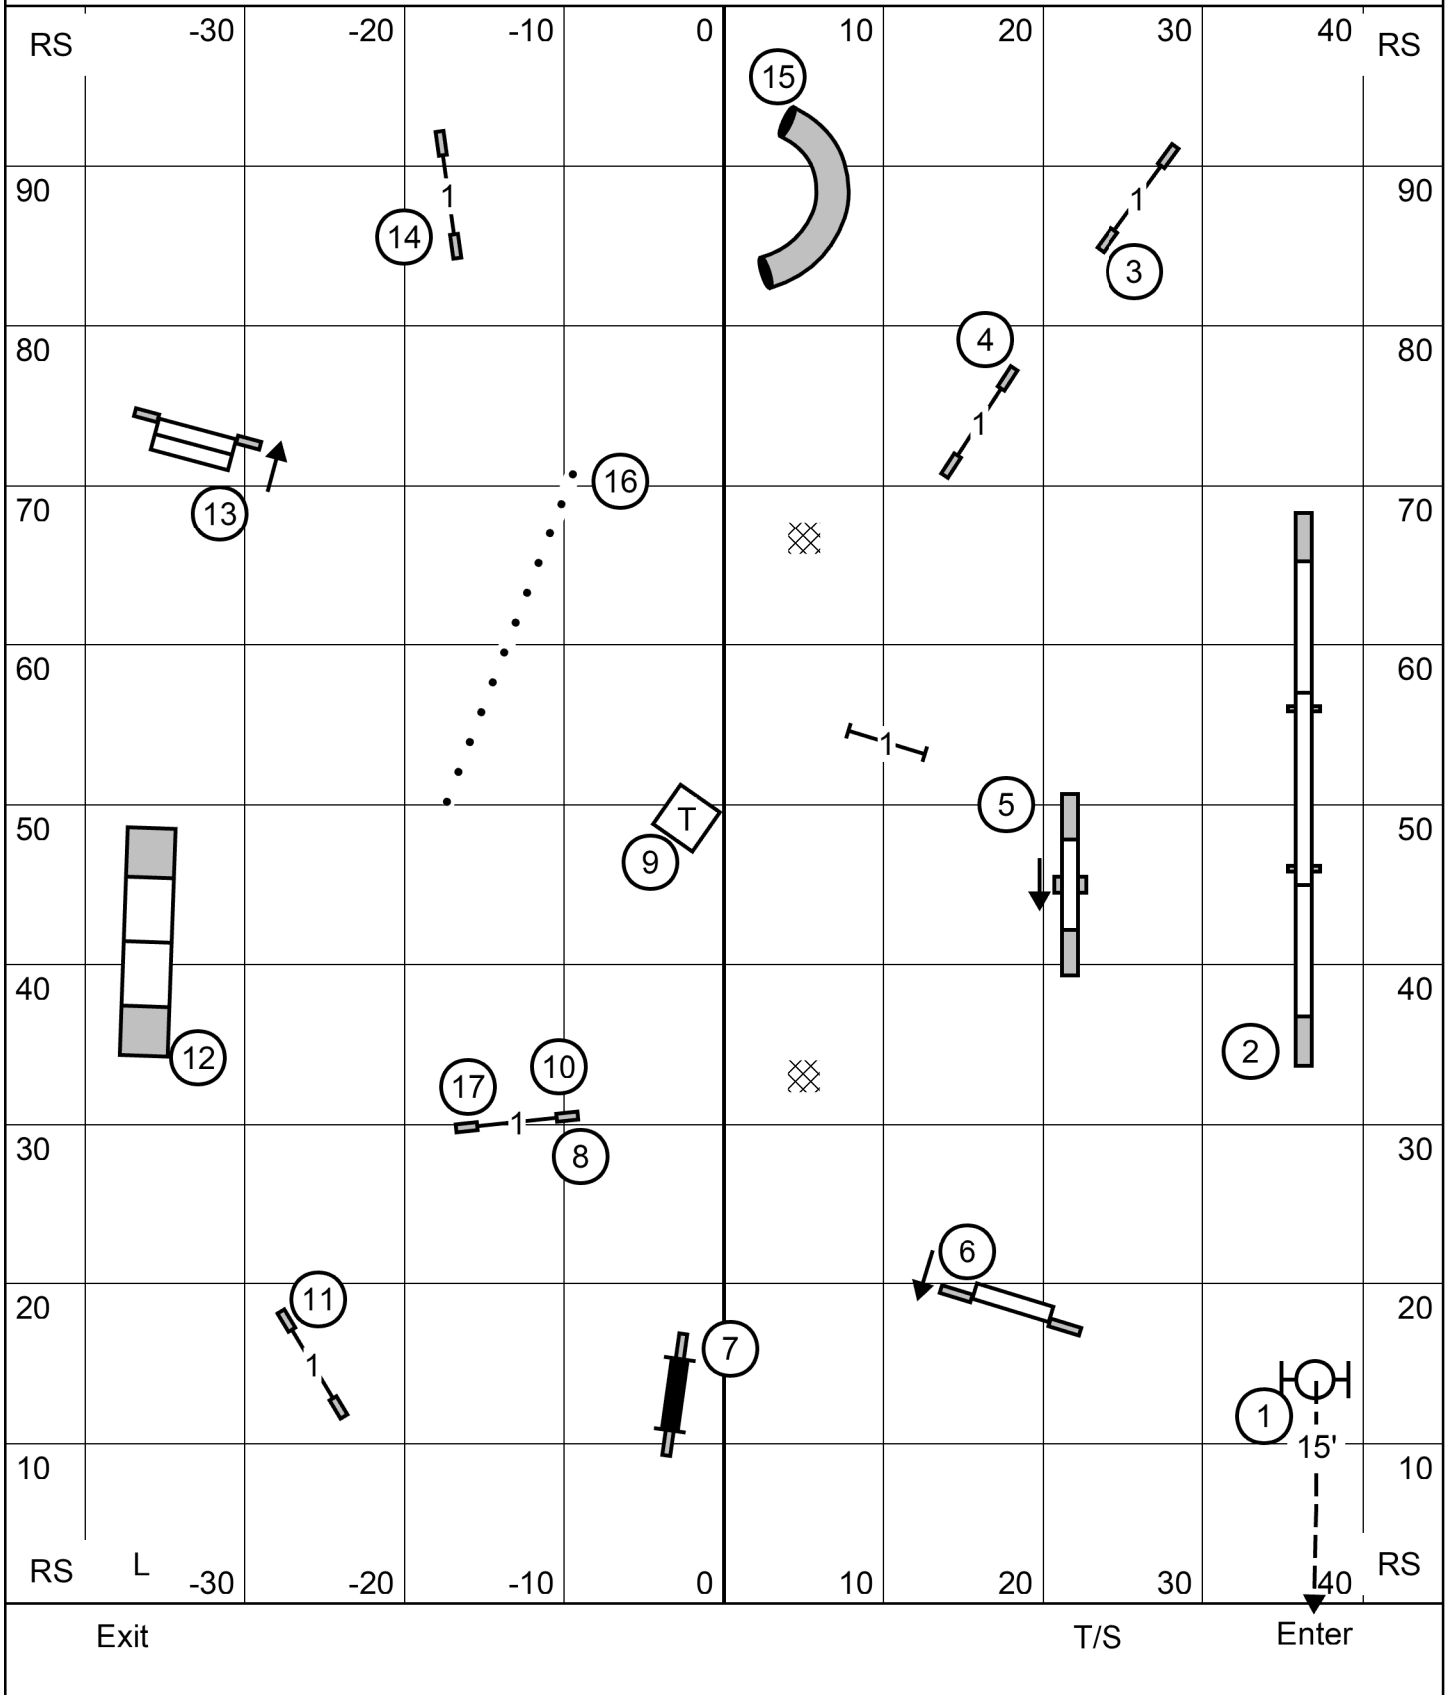

Old English Sheepdog Club of America
Open Std, June 20, 2024
Judge Dawn Glaser-Falk