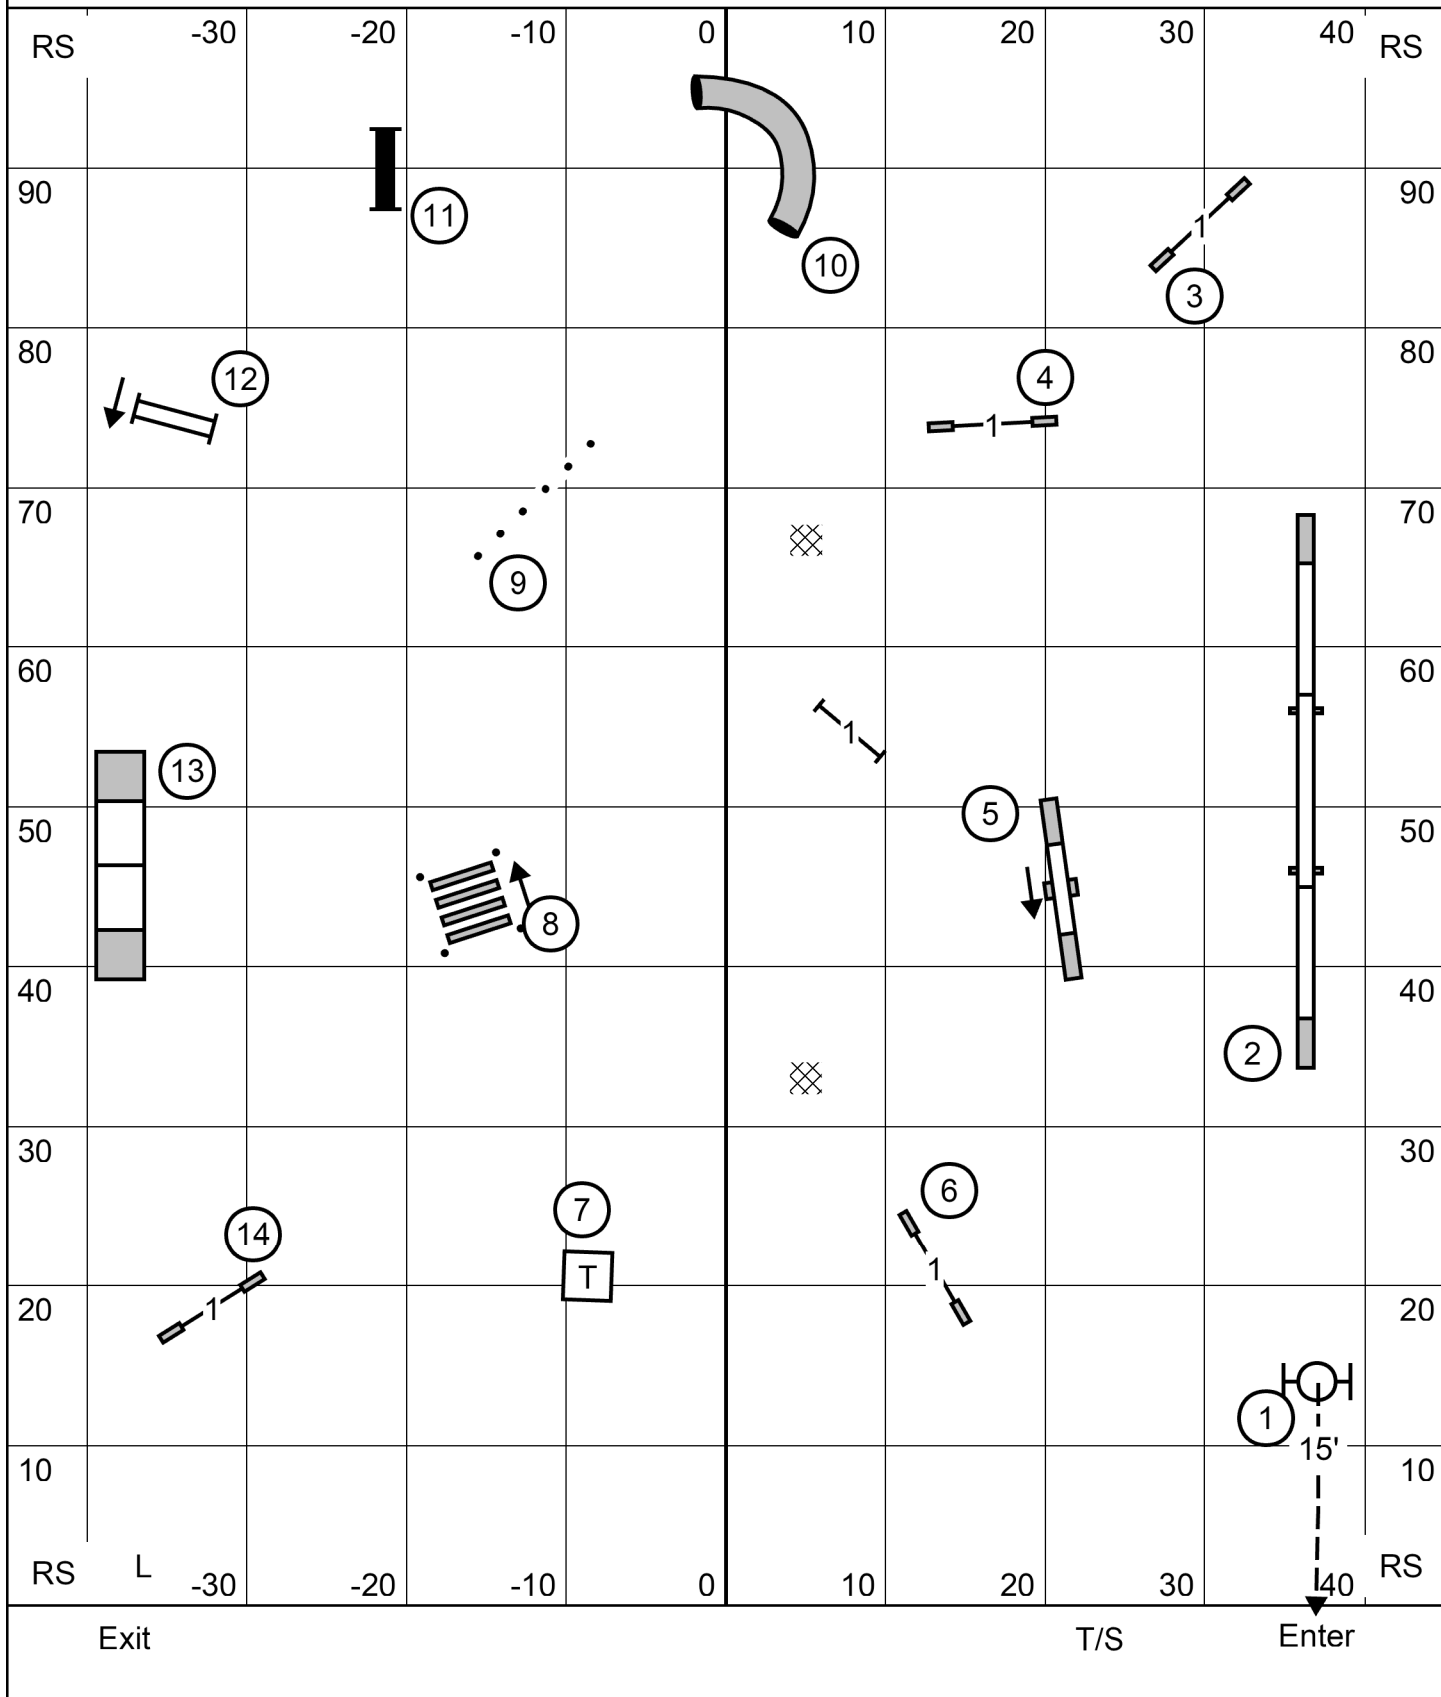

Old English Sheepdog Club of America
Open JWW, June 20, 2024
 Judge Dawn Glaser-Falk

Old English Sheepdog Club of America
Novice JWW, June 20, 2024
 Judge Dawn Glaser-Falk