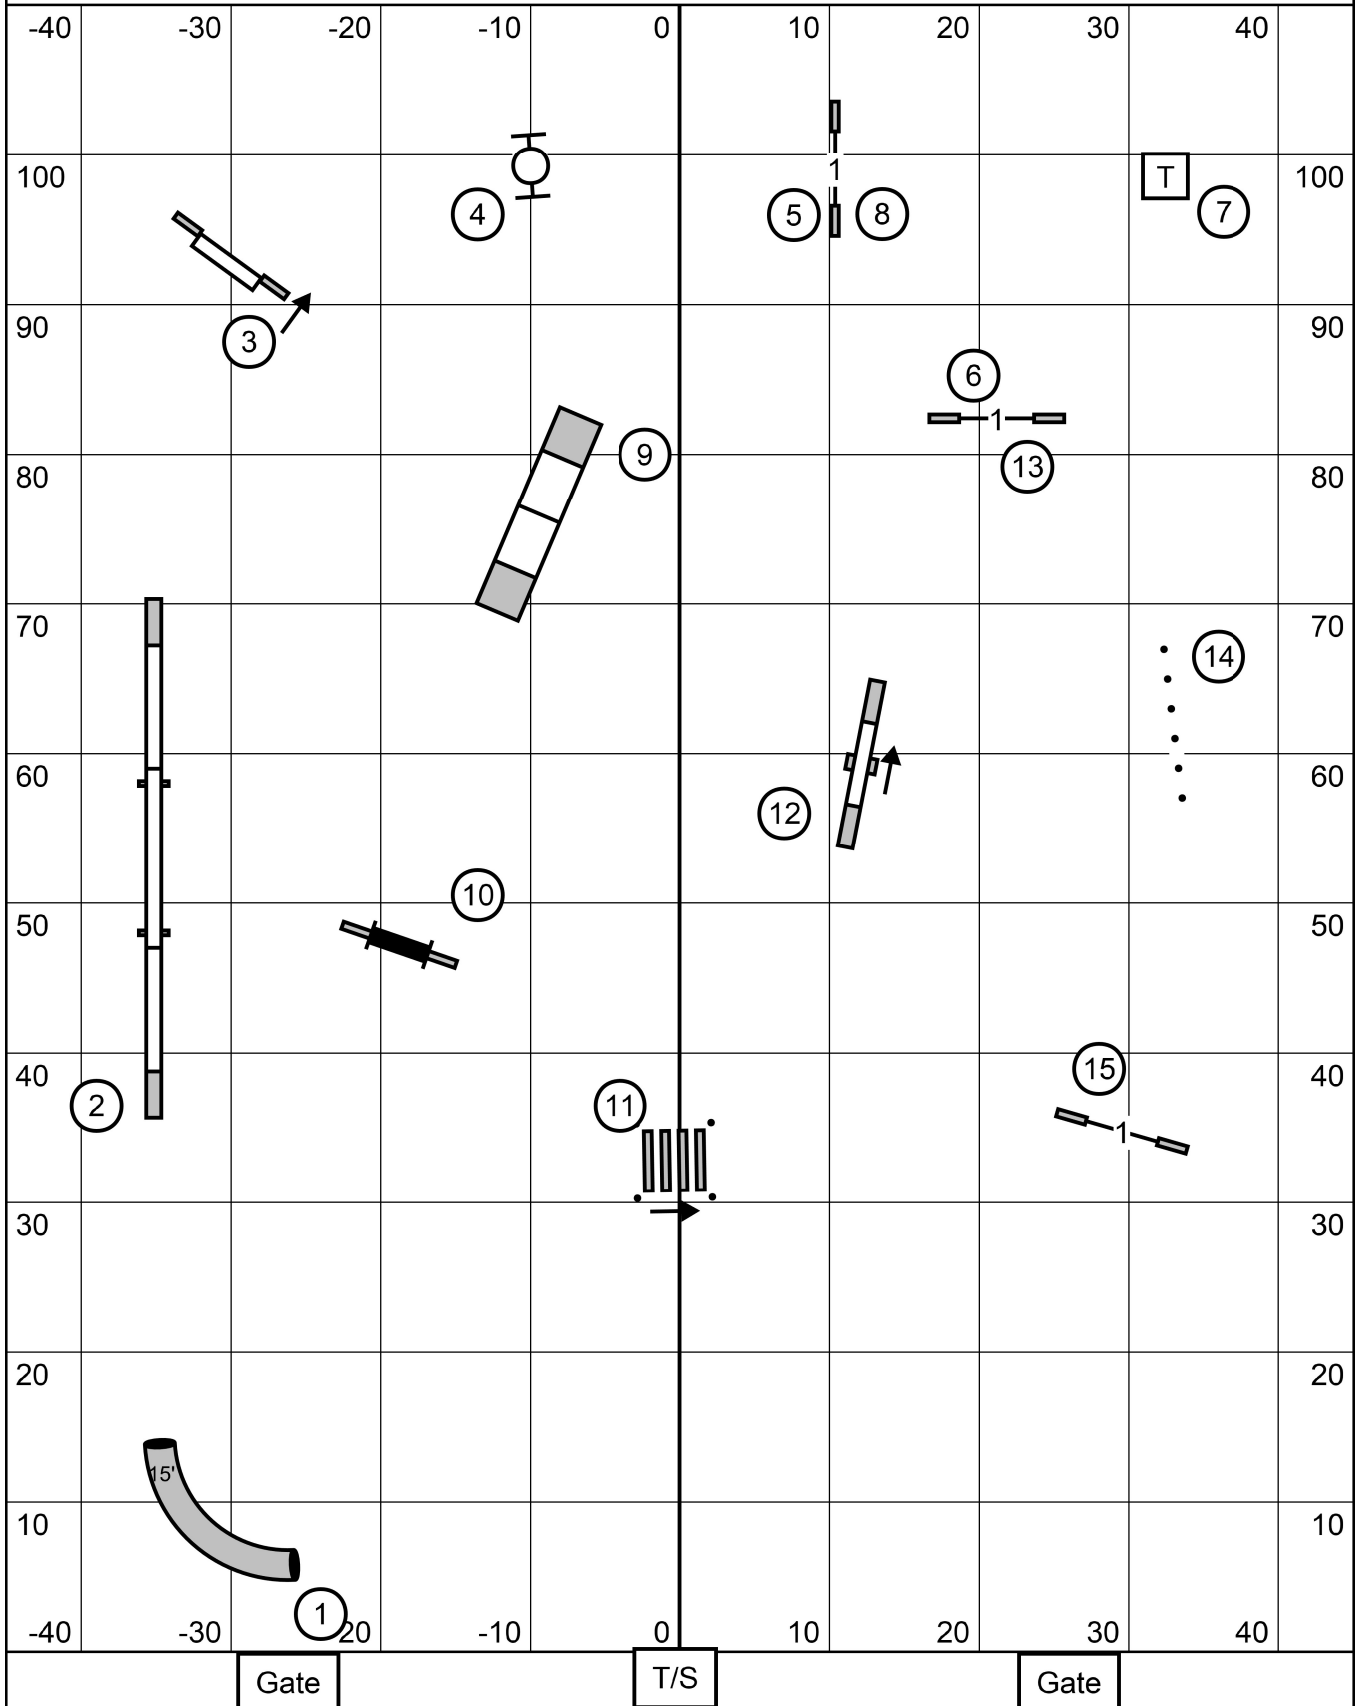

Open

STD

English Cocker Spaniel Club of America
 Wednesday May 6, 2026
Novice STD
 Surface - Indoors on Turf
 Judge - Mike Teh

Novice

STD

English Cocker Spaniel Club of America
 Wednesday May 6, 2026
Time 2 Beat
 Surface - Indoors on Turf
 Judge - Mike Teh