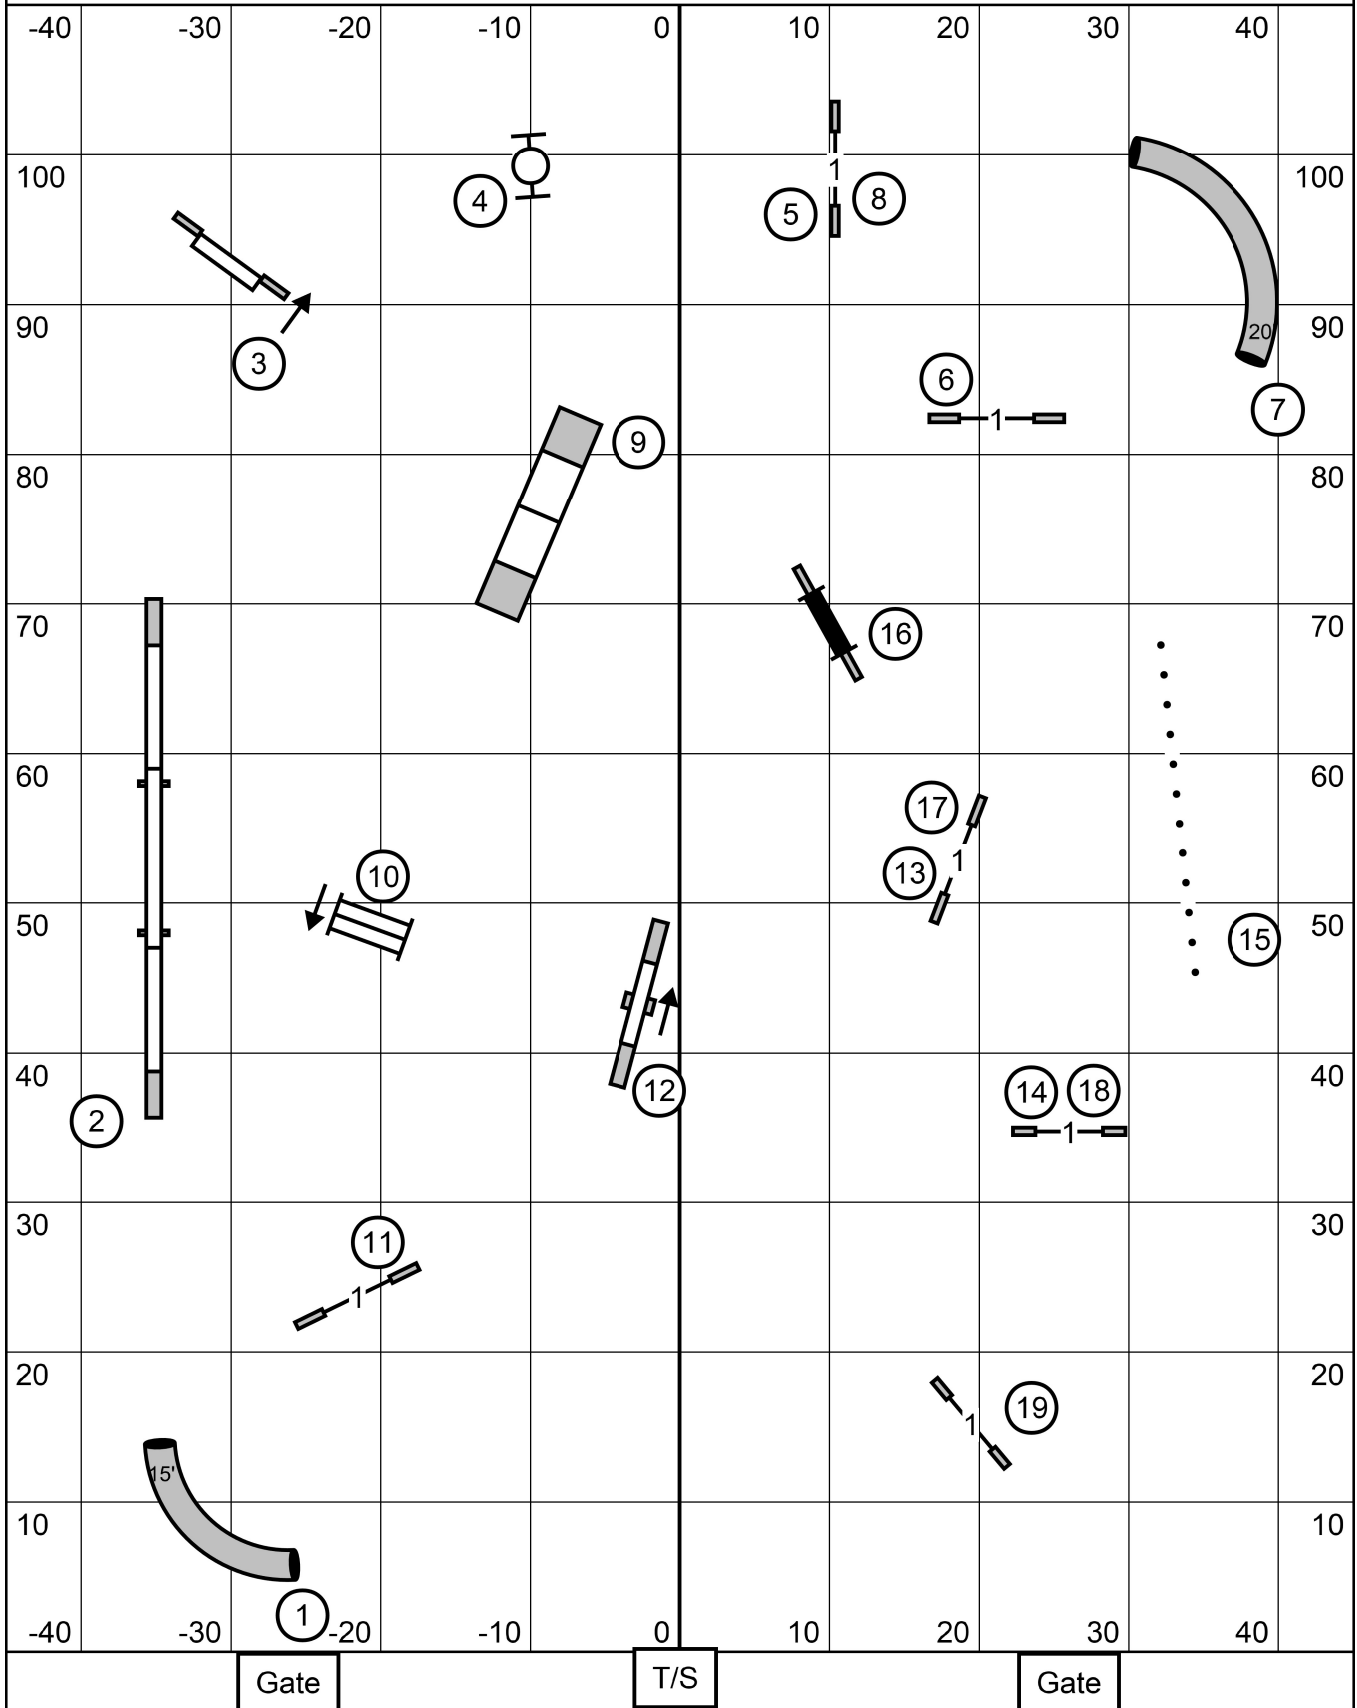

Ex
Mas

English Cocker Spaniel Club of America
Wednesday May 6, 2026
Excellent/Master STD
Surface - Indoors on Turf
Judge - Mike Teh

STD

English Cocker Spaniel Club of America
 Wednesday May 6, 2026
Open STD
 Surface - Indoors on Turf
 Judge - Mike Teh

Open

STD

English Cocker Spaniel Club of America
 Wednesday May 6, 2026
Novice STD
 Surface - Indoors on Turf
 Judge - Mike Teh

Novice

STD

English Cocker Spaniel Club of America
 Wednesday May 6, 2026
Time 2 Beat
 Surface - Indoors on Turf
 Judge - Mike Teh

T2B

T2B

Ex
Mas

English Cocker Spaniel Club of America
Wednesday May 6, 2026
Excellent/Master JWW
Surface - Indoors on Turf
Judge - Mike Teh

JWW

English Cocker Spaniel Club of America
 Wednesday May 6, 2026
Open JWW
 Surface - Indoors on Turf
 Judge - Mike Teh