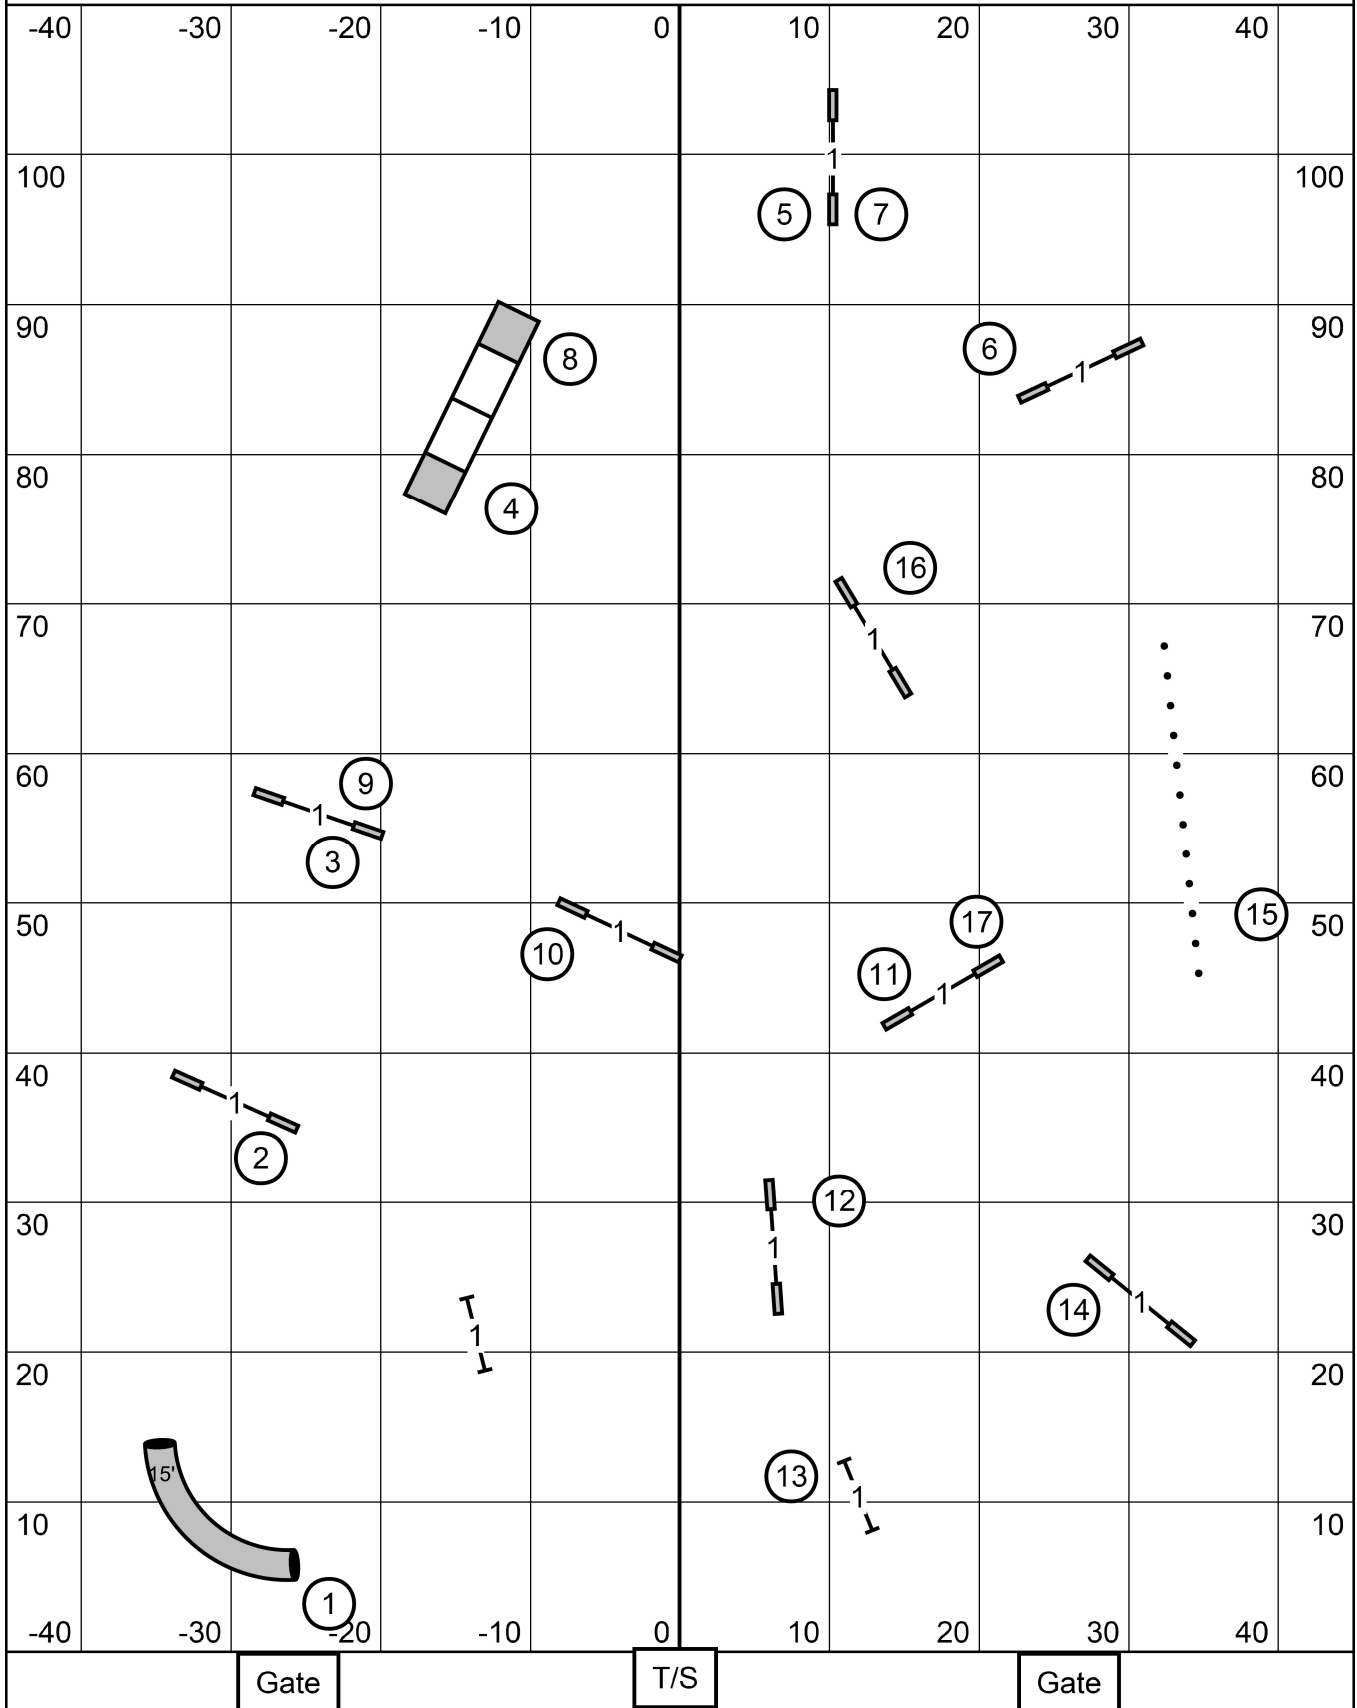

Open

STD

English Cocker Spaniel Club of America
 Wednesday May 6, 2026
Novice STD
 Surface - Indoors on Turf
 Judge - Mike Teh

Novice

STD

English Cocker Spaniel Club of America
 Wednesday May 6, 2026
Time 2 Beat
 Surface - Indoors on Turf
 Judge - Mike Teh

T2B

T2B

Ex
Mas

English Cocker Spaniel Club of America
Wednesday May 6, 2026
Excellent/Master JWW
Surface - Indoors on Turf
Judge - Mike Teh

JWW

English Cocker Spaniel Club of America
 Wednesday May 6, 2026
Open JWW
 Surface - Indoors on Turf
 Judge - Mike Teh