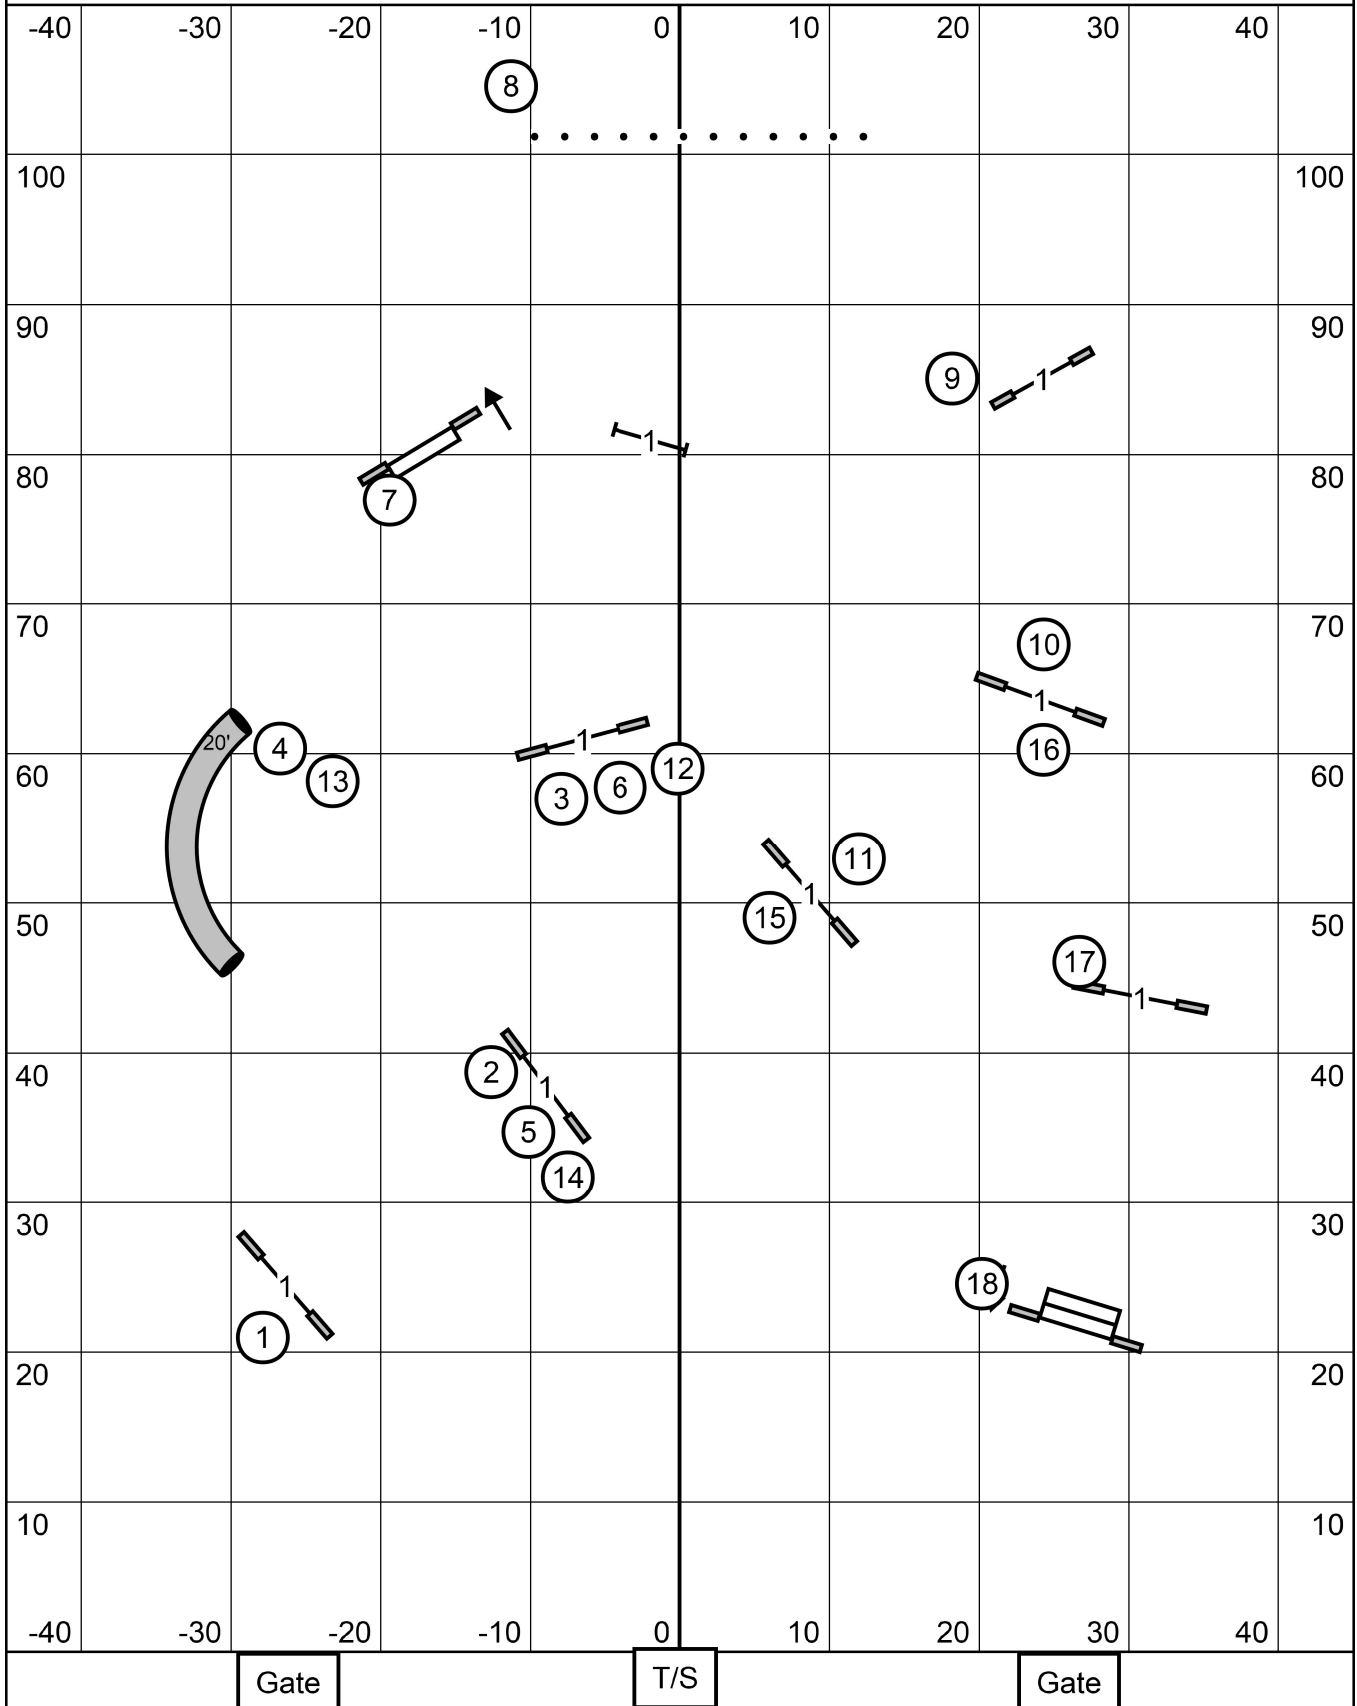

T2B

T2B

Ex
Mas

English Cocker Spaniel Club of America
Wednesday May 6, 2026
Excellent/Master JWW
Surface - Indoors on Turf
Judge - Mike Teh

JWW

English Cocker Spaniel Club of America
 Wednesday May 6, 2026
Open JWW
 Surface - Indoors on Turf
 Judge - Mike Teh

Open

JWW

English Cocker Spaniel Club of America
 Wednesday May 6, 2026
Open JWW
 Surface - Indoors on Turf
 Judge - Mike Teh

Novice

JWW