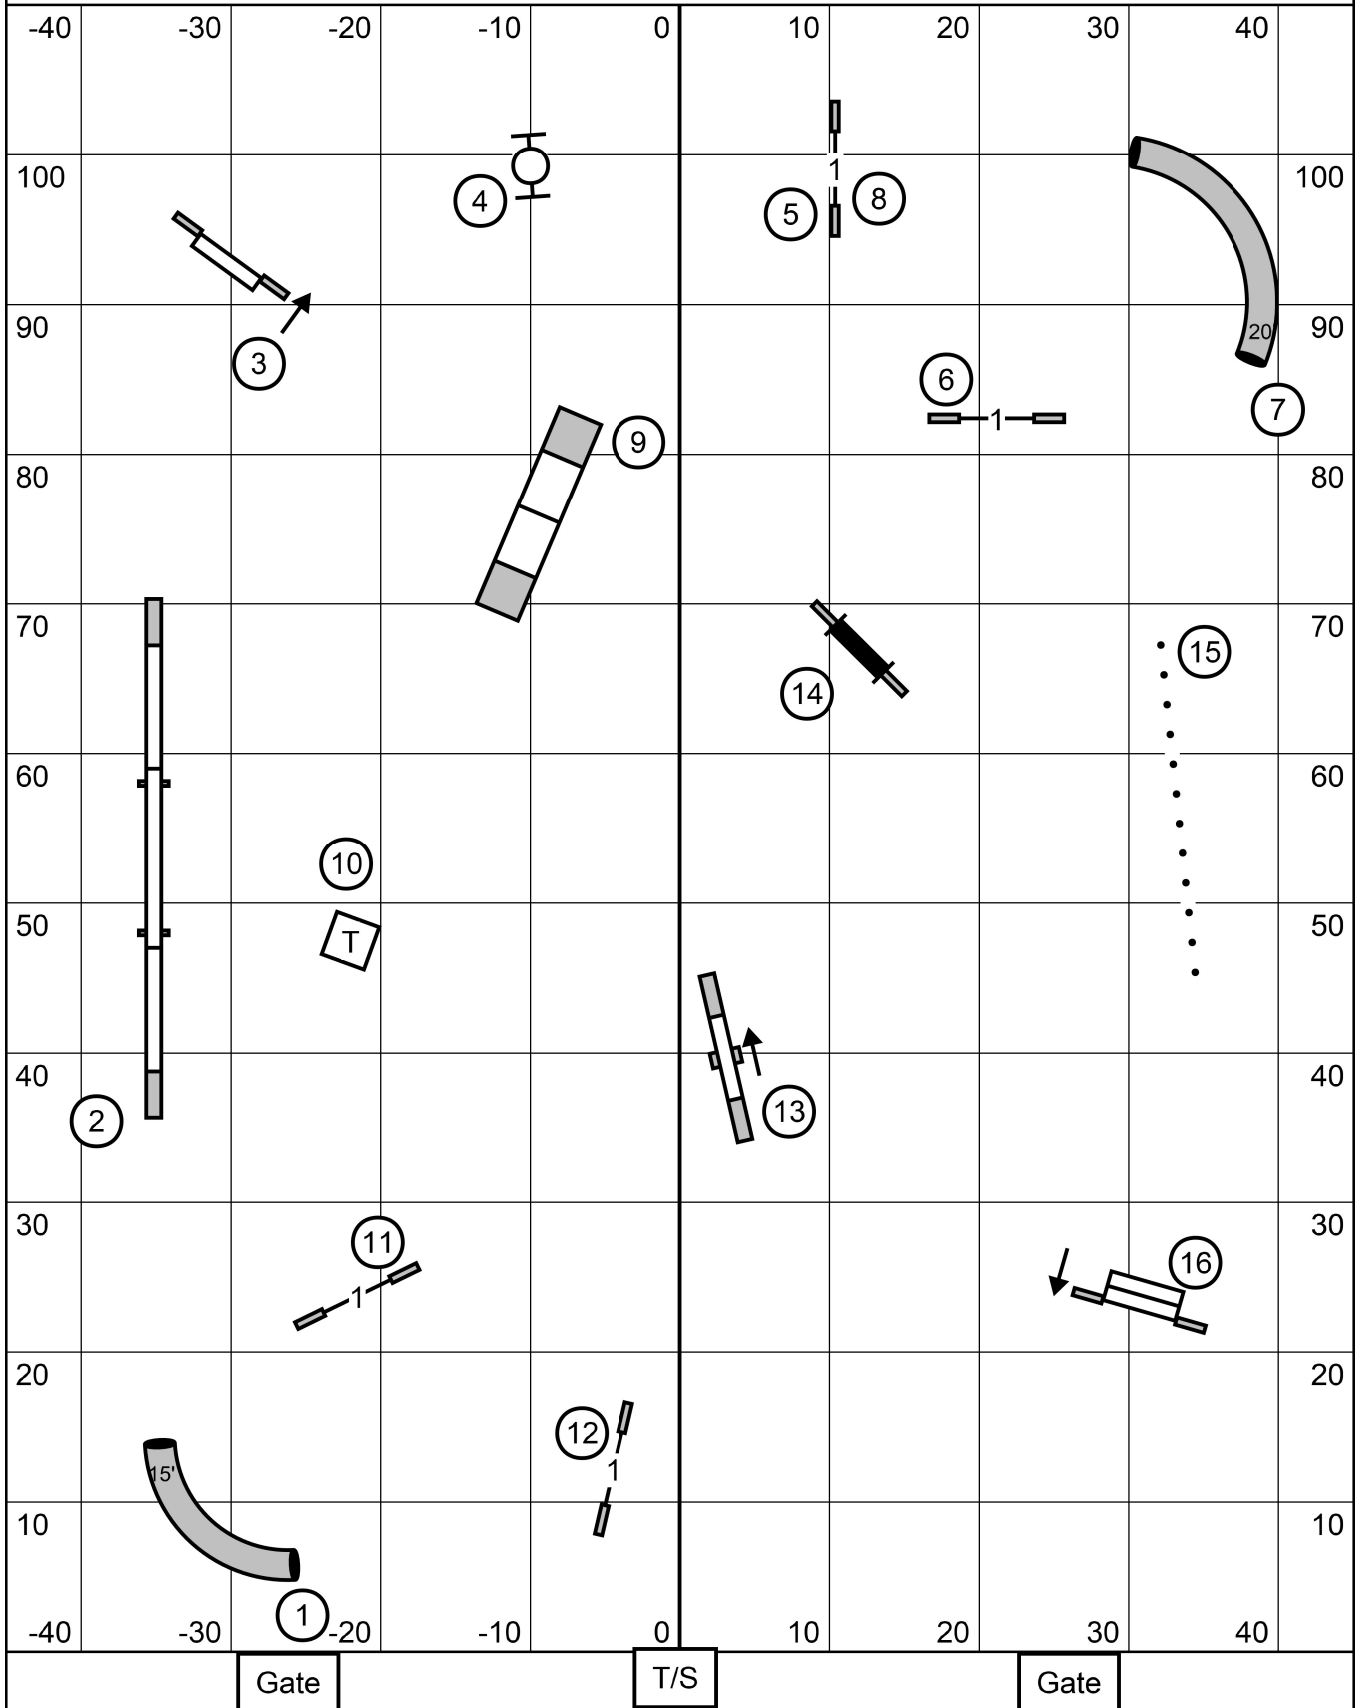

Ex
Mas

English Cocker Spaniel Club of America
Wednesday May 6, 2026
Excellent/Master STD
Surface - Indoors on Turf
Judge - Mike Teh

STD

English Cocker Spaniel Club of America
 Wednesday May 6, 2026
Open STD
 Surface - Indoors on Turf
 Judge - Mike Teh

Open

STD

English Cocker Spaniel Club of America
 Wednesday May 6, 2026
Novice STD
 Surface - Indoors on Turf
 Judge - Mike Teh

Novice

STD

English Cocker Spaniel Club of America
 Wednesday May 6, 2026
Time 2 Beat
 Surface - Indoors on Turf
 Judge - Mike Teh

T2B

T2B

Ex
Mas

English Cocker Spaniel Club of America
Wednesday May 6, 2026
Excellent/Master JWW
Surface - Indoors on Turf
Judge - Mike Teh

JWW

English Cocker Spaniel Club of America
 Wednesday May 6, 2026
Open JWW
 Surface - Indoors on Turf
 Judge - Mike Teh