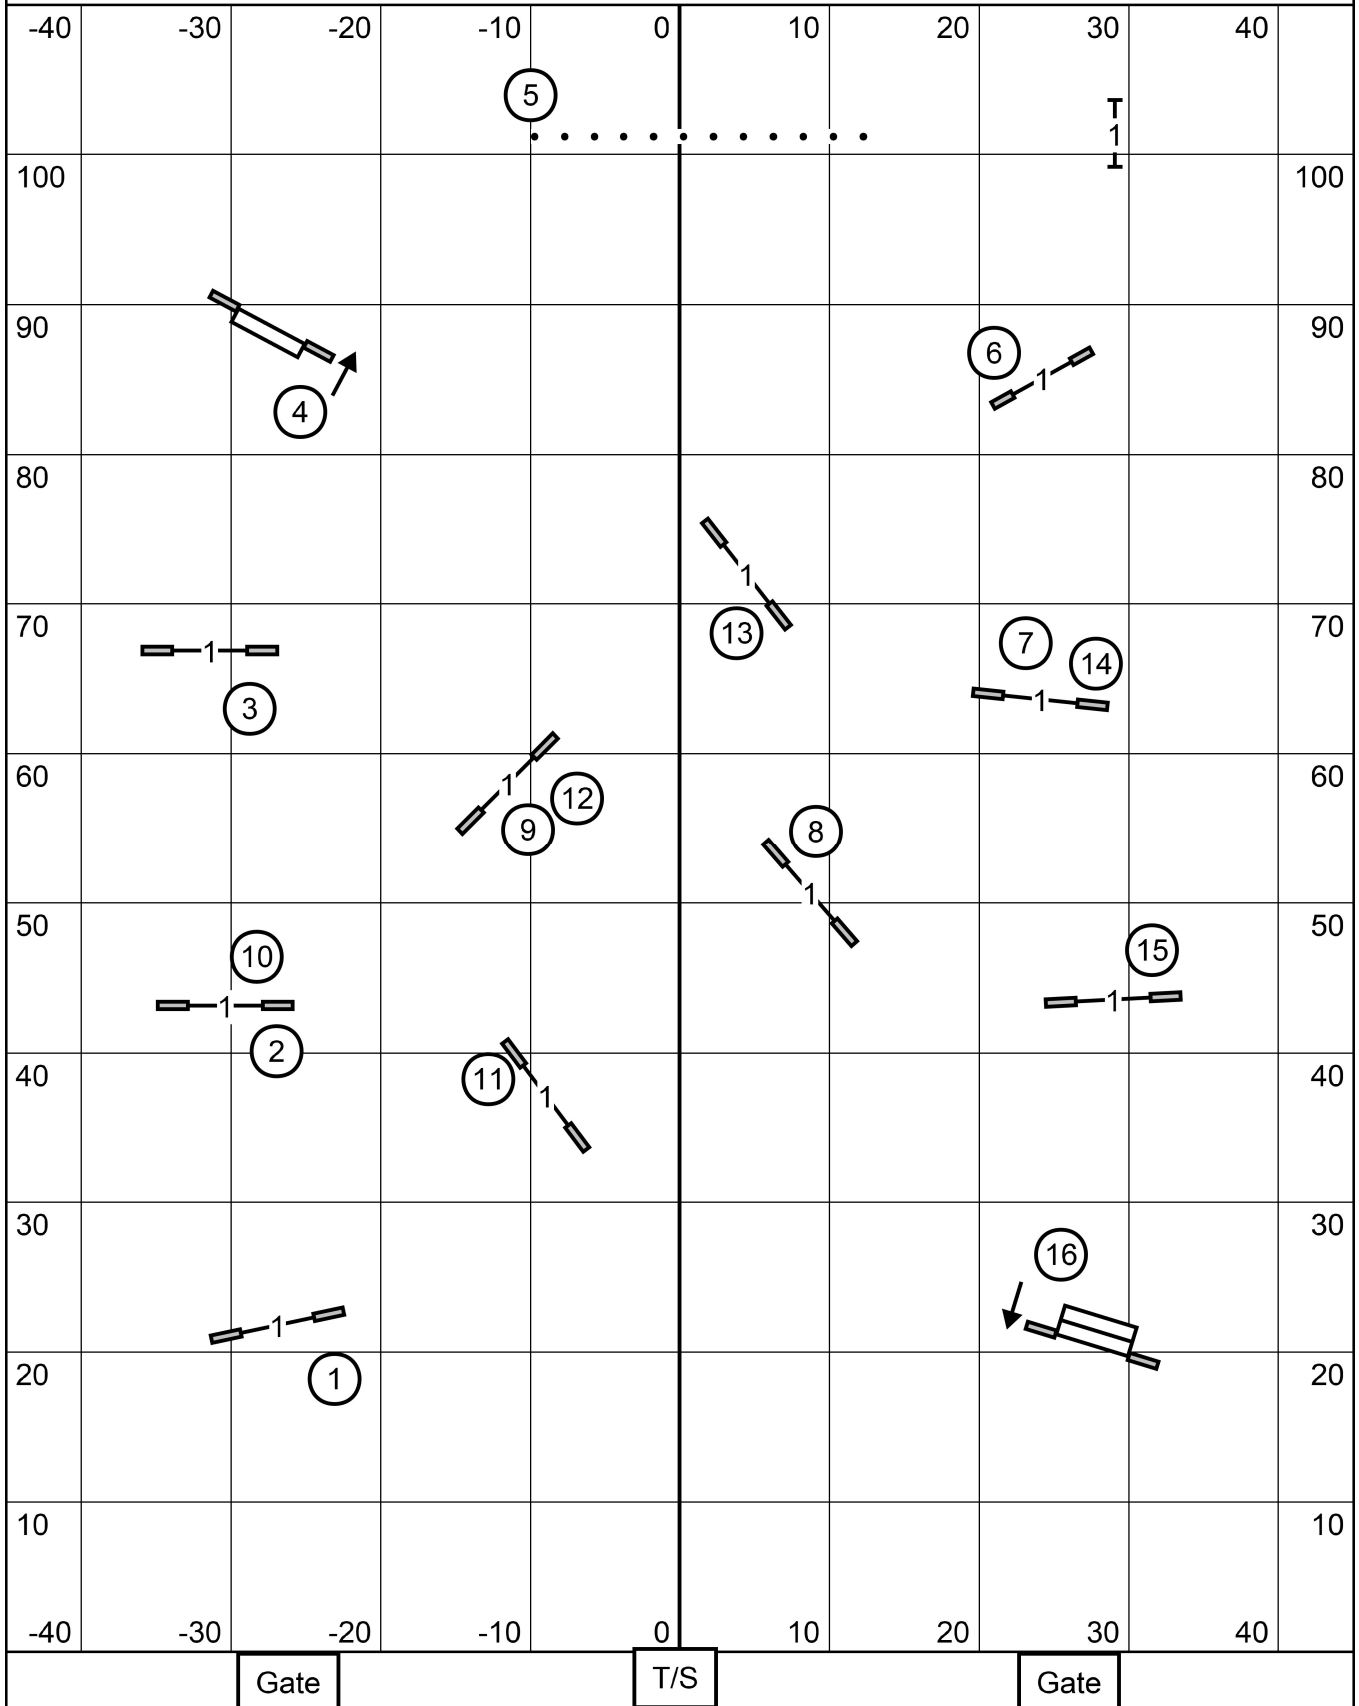

T2B

T2B

Ex
Mas

English Cocker Spaniel Club of America
Wednesday May 6, 2026
Excellent/Master JWW
Surface - Indoors on Turf
Judge - Mike Teh

JWW

English Cocker Spaniel Club of America
 Wednesday May 6, 2026
Open JWW
 Surface - Indoors on Turf
 Judge - Mike Teh

Open

JWW

English Cocker Spaniel Club of America
 Wednesday May 6, 2026
Open JWW
 Surface - Indoors on Turf
 Judge - Mike Teh

Novice

JWW