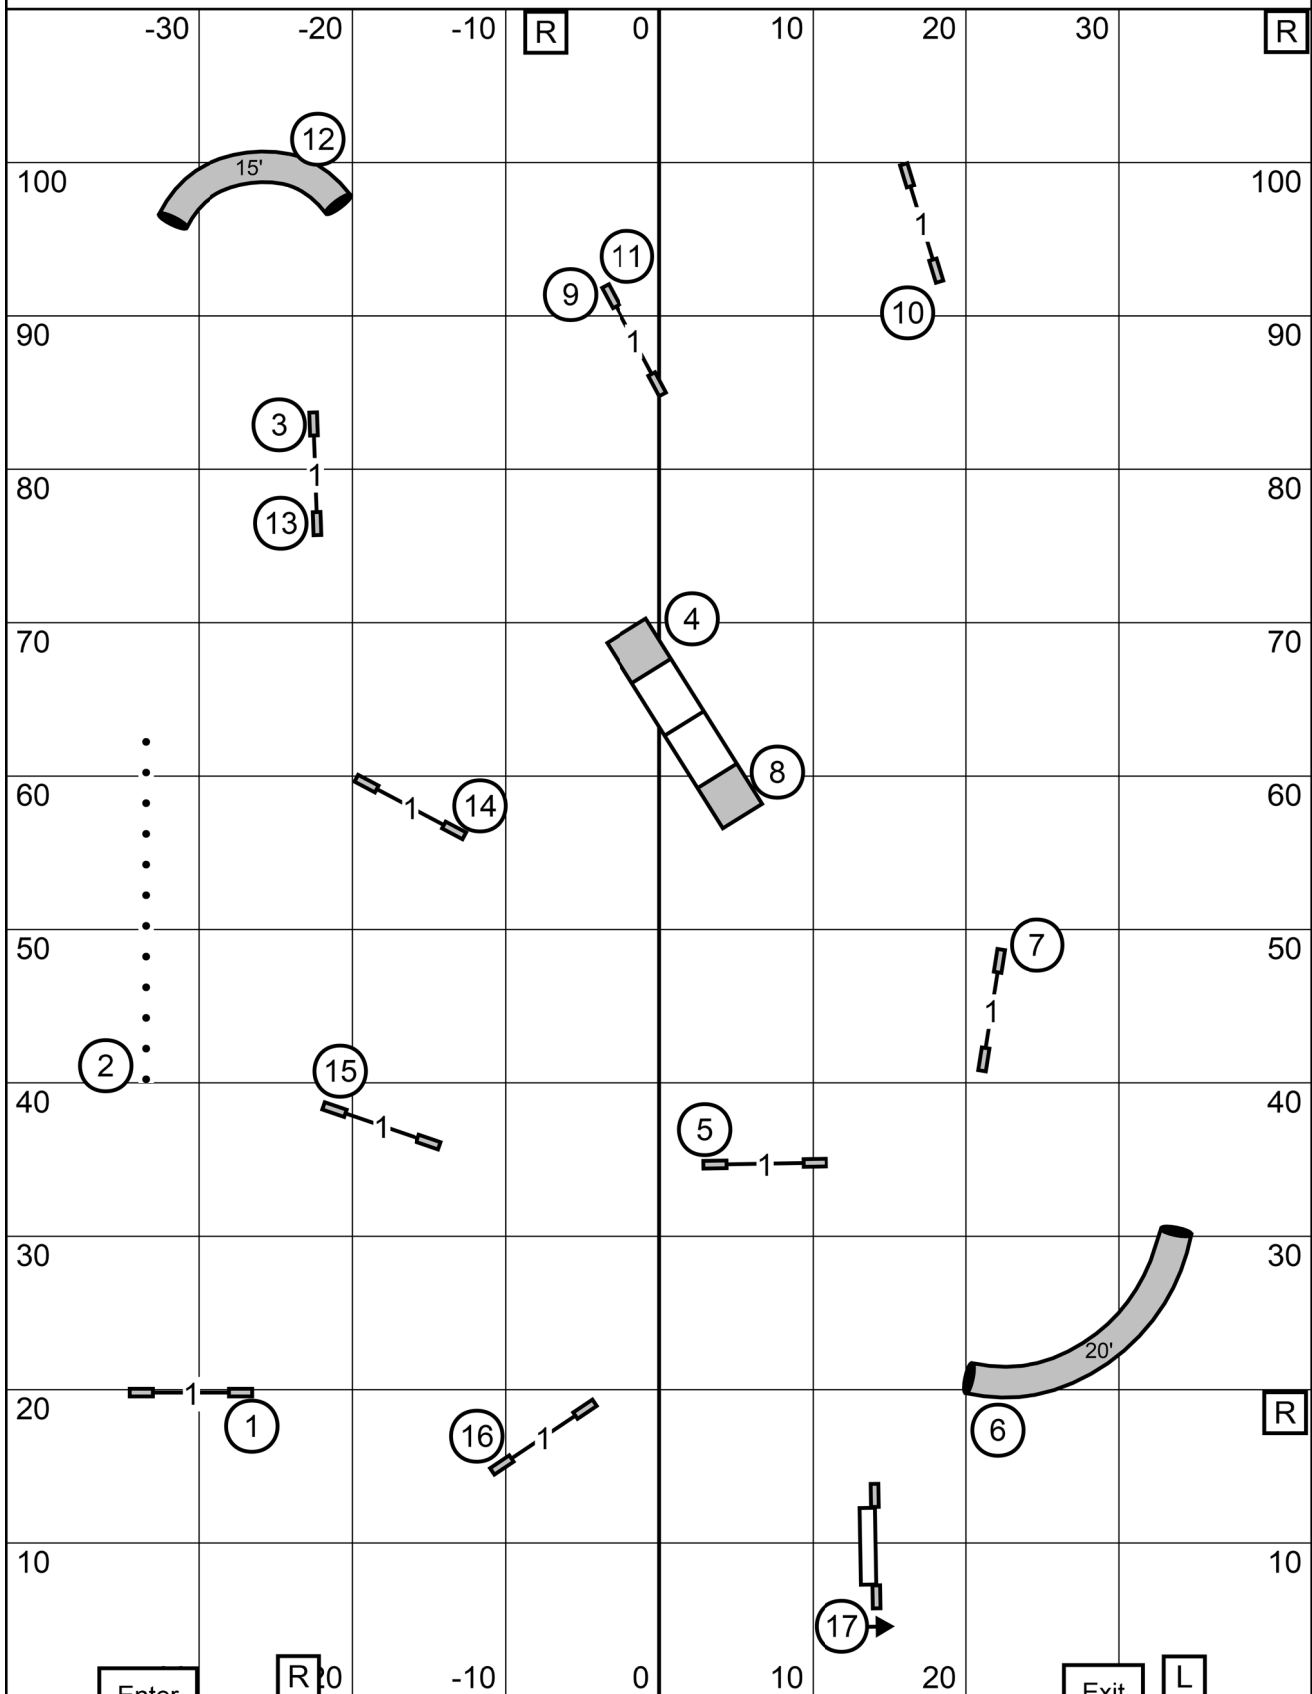

TIME 2 BEAT SCT: 4-8-12 = 40; 16" = 35; 24-24 = 30 1 PASS

Enter

R

Exit

L

GOOD LUCK - HAVE FUN!

01 Fri T2B

Time 2 Beat (20-24") Capitol Canine Training Club of Springfield, IL

Friday, May 8, 2026 Glen Carbon, IL Kim Crenshaw indoors on turf 85x110

Enter

GOOD LUCK - HAVE FUN!

Exit

02 Fri NS

Novice Standard Capitol Canine Training Club of Springfield, IL

Friday, May 8, 2026 Glen Carbon, IL Kim Crenshaw indoors on turf 85x110

GOOD LUCK - HAVE FUN!

03 Fri OS

Open Standard Capitol Canine Training Club of Springfield, IL

Friday, May 8, 2026 Glen Carbon, IL Kim Crenshaw indoors on turf 85x110

Enter

GOOD LUCK - HAVE FUN!

Exit

04 Fri XS