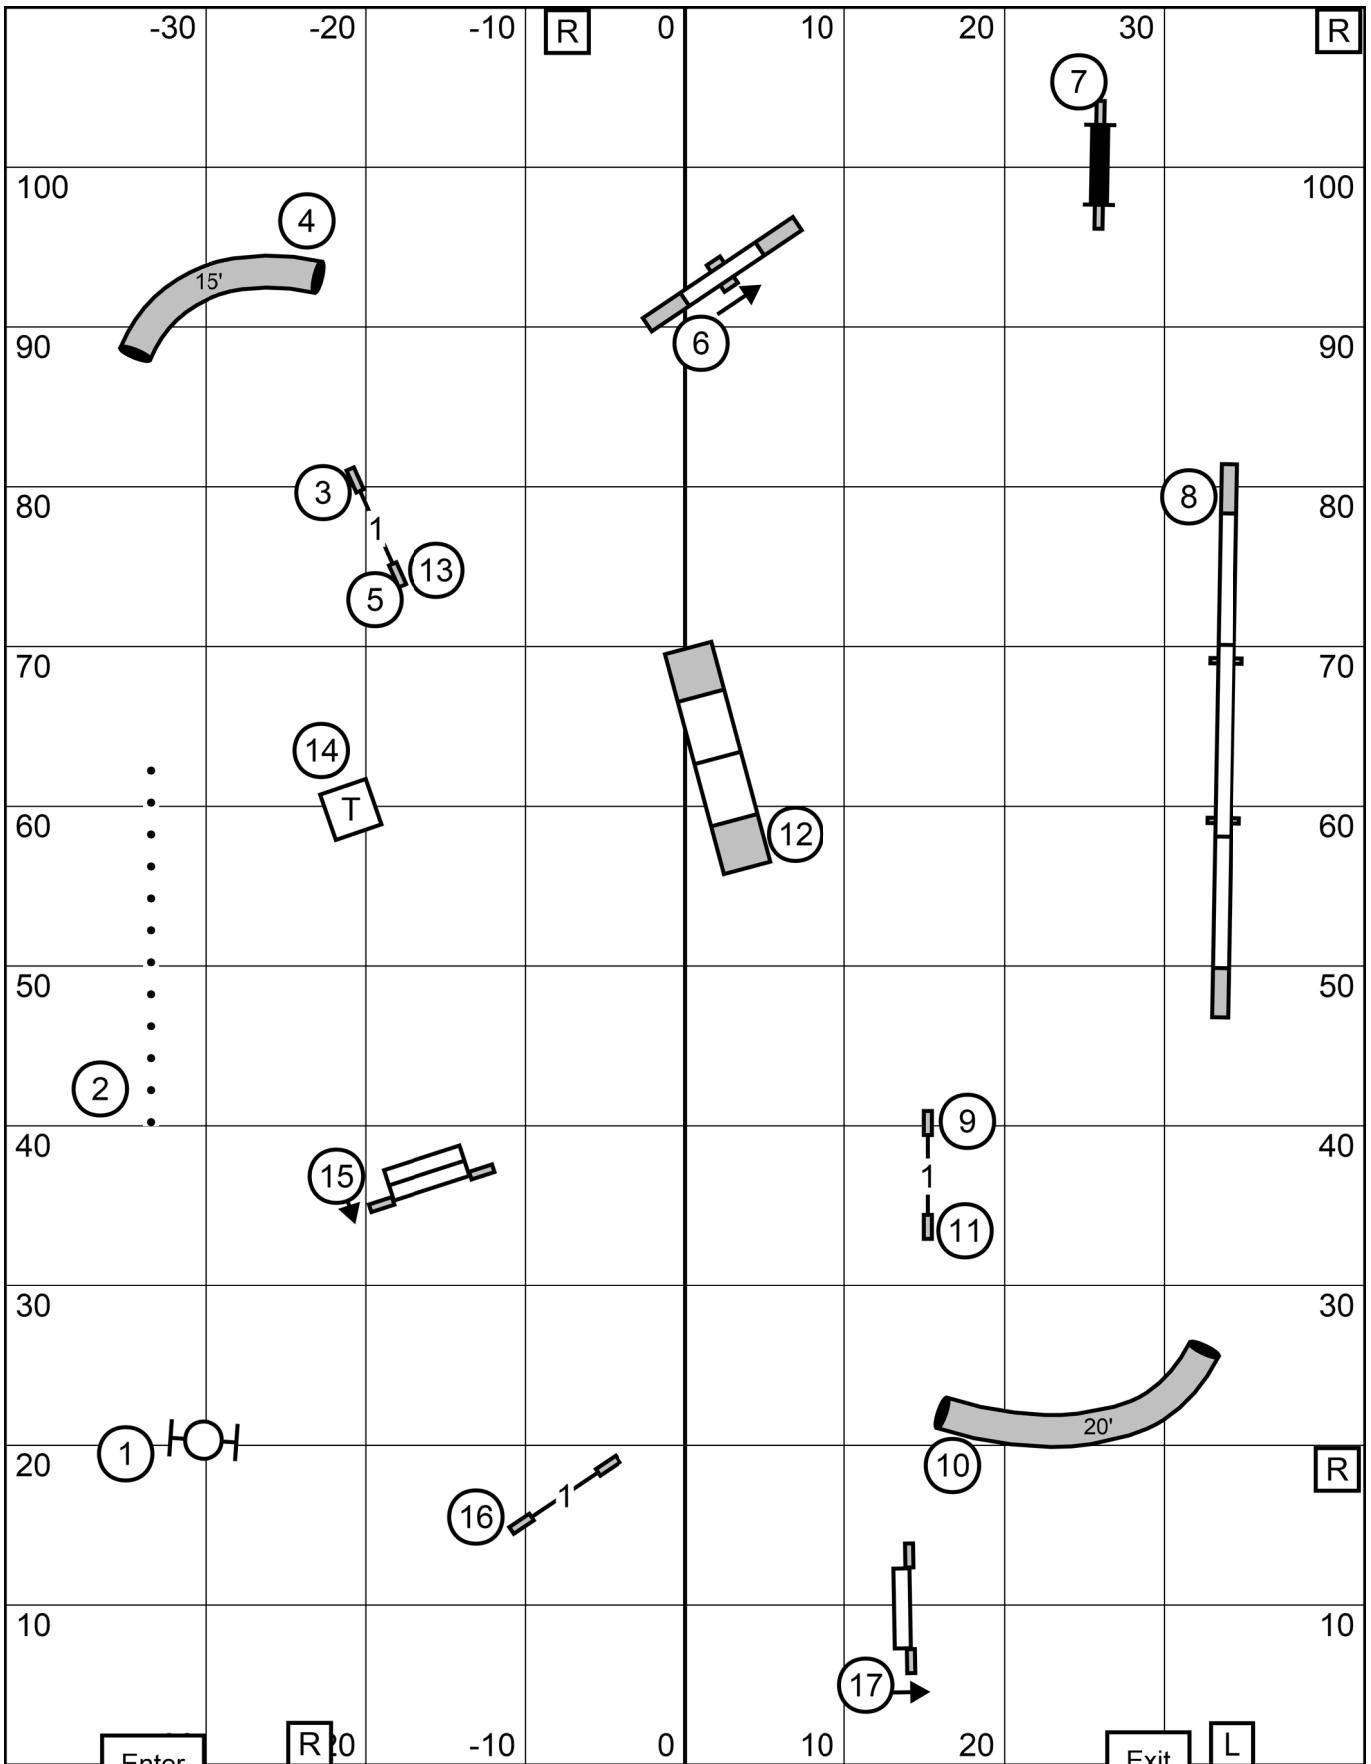

Friday, May 8, 2026 Glen Carbon, IL Kim Crenshaw indoors on turf 85x110

Enter

GOOD LUCK - HAVE FUN!

Exit

02 Fri NS

Novice Standard Capitol Canine Training Club of Springfield, IL

Friday, May 8, 2026 Glen Carbon, IL Kim Crenshaw indoors on turf 85x110