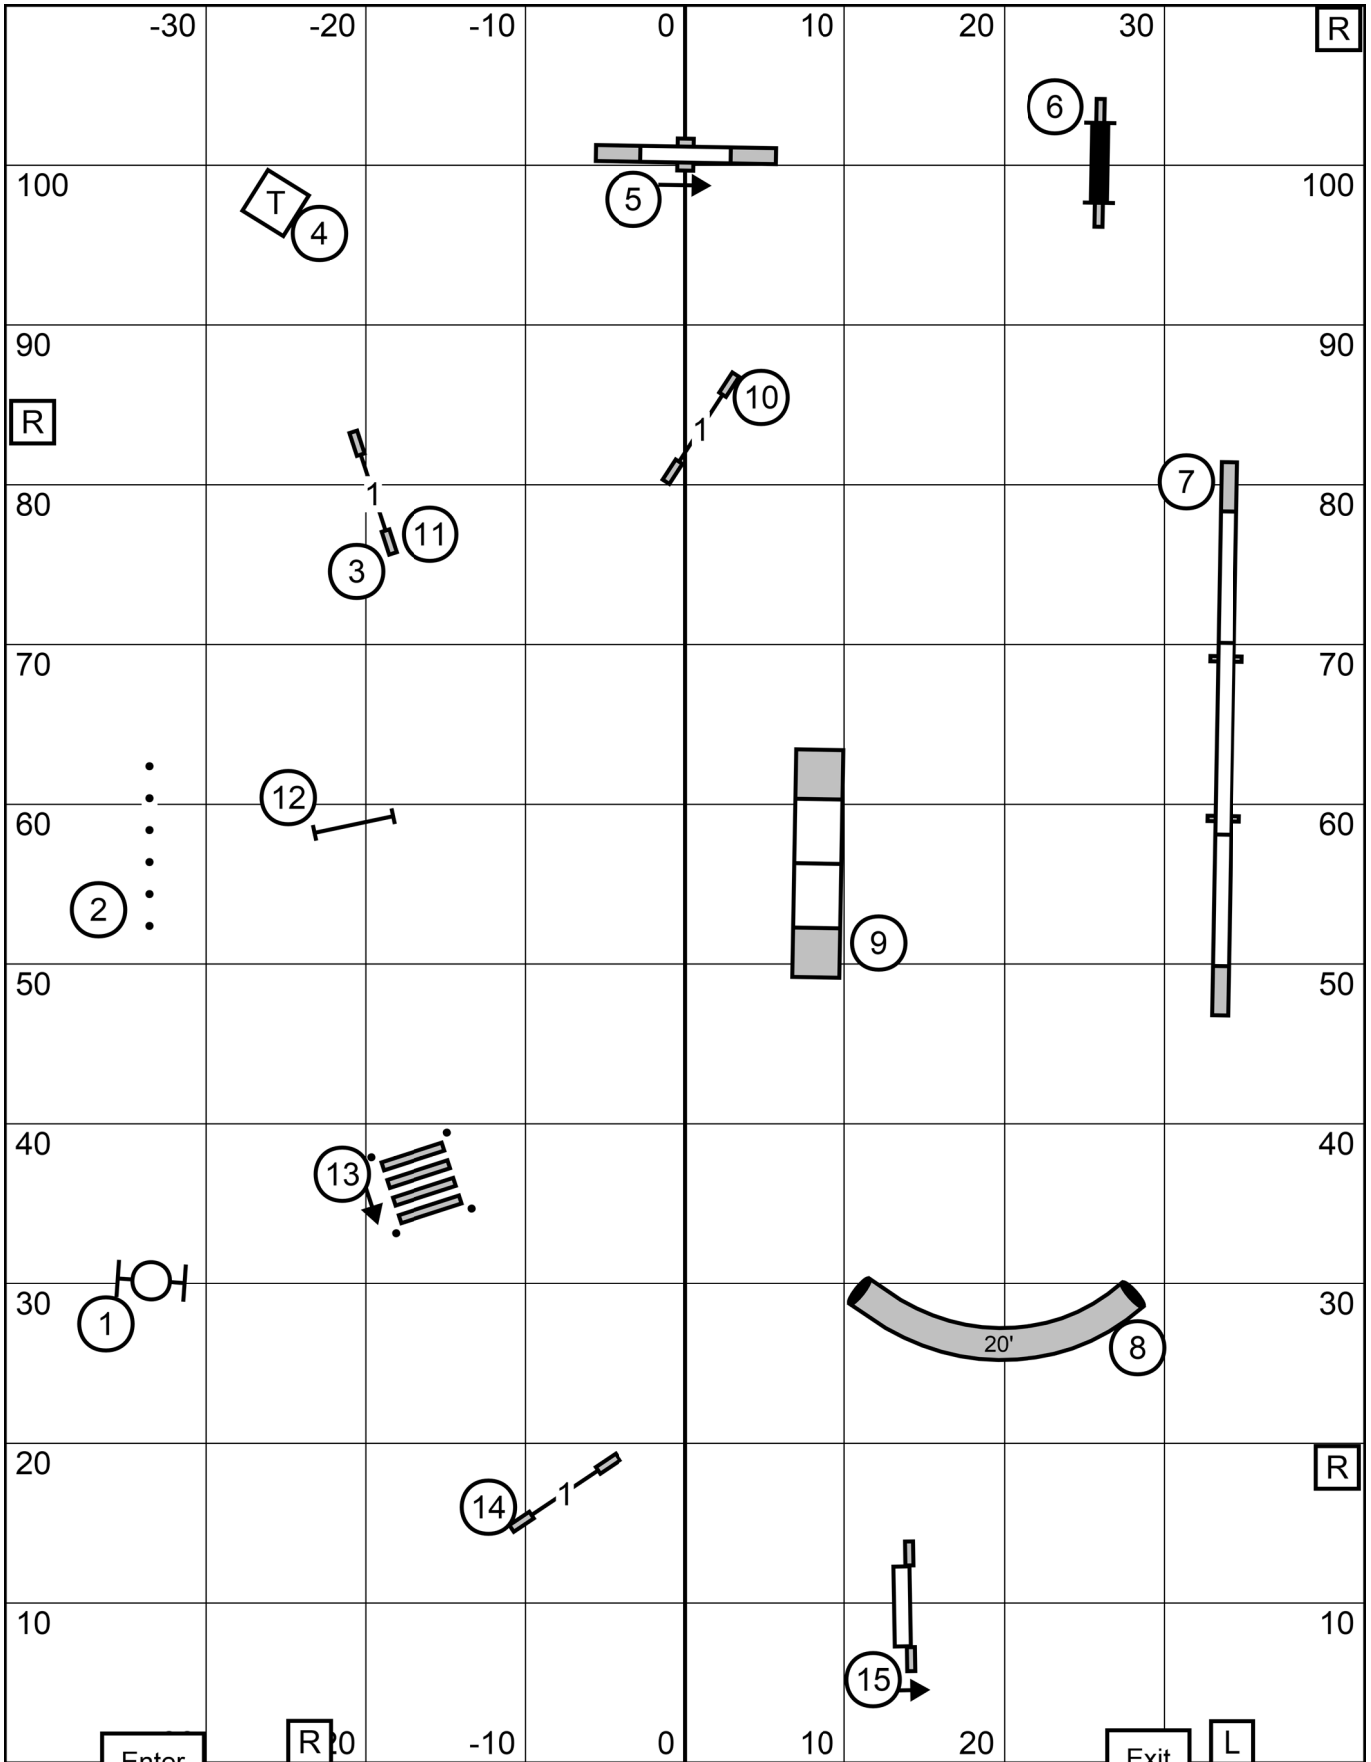

TIME 2 BEAT SCT: 4-8-12 = 40; 16" = 35; 24-24 = 30 1 PASS

Enter

R

Exit

L

GOOD LUCK - HAVE FUN!

01 Fri T2B

Time 2 Beat (20-24") Capitol Canine Training Club of Springfield, IL

Friday, May 8, 2026 Glen Carbon, IL Kim Crenshaw indoors on turf 85x110

Enter

GOOD LUCK - HAVE FUN!

Exit

02 Fri NS

Novice Standard Capitol Canine Training Club of Springfield, IL

Friday, May 8, 2026 Glen Carbon, IL Kim Crenshaw indoors on turf 85x110

GOOD LUCK - HAVE FUN!

03 Fri OS

Open Standard Capitol Canine Training Club of Springfield, IL

Friday, May 8, 2026 Glen Carbon, IL Kim Crenshaw indoors on turf 85x110

Enter

GOOD LUCK - HAVE FUN!

Exit

04 Fri XS