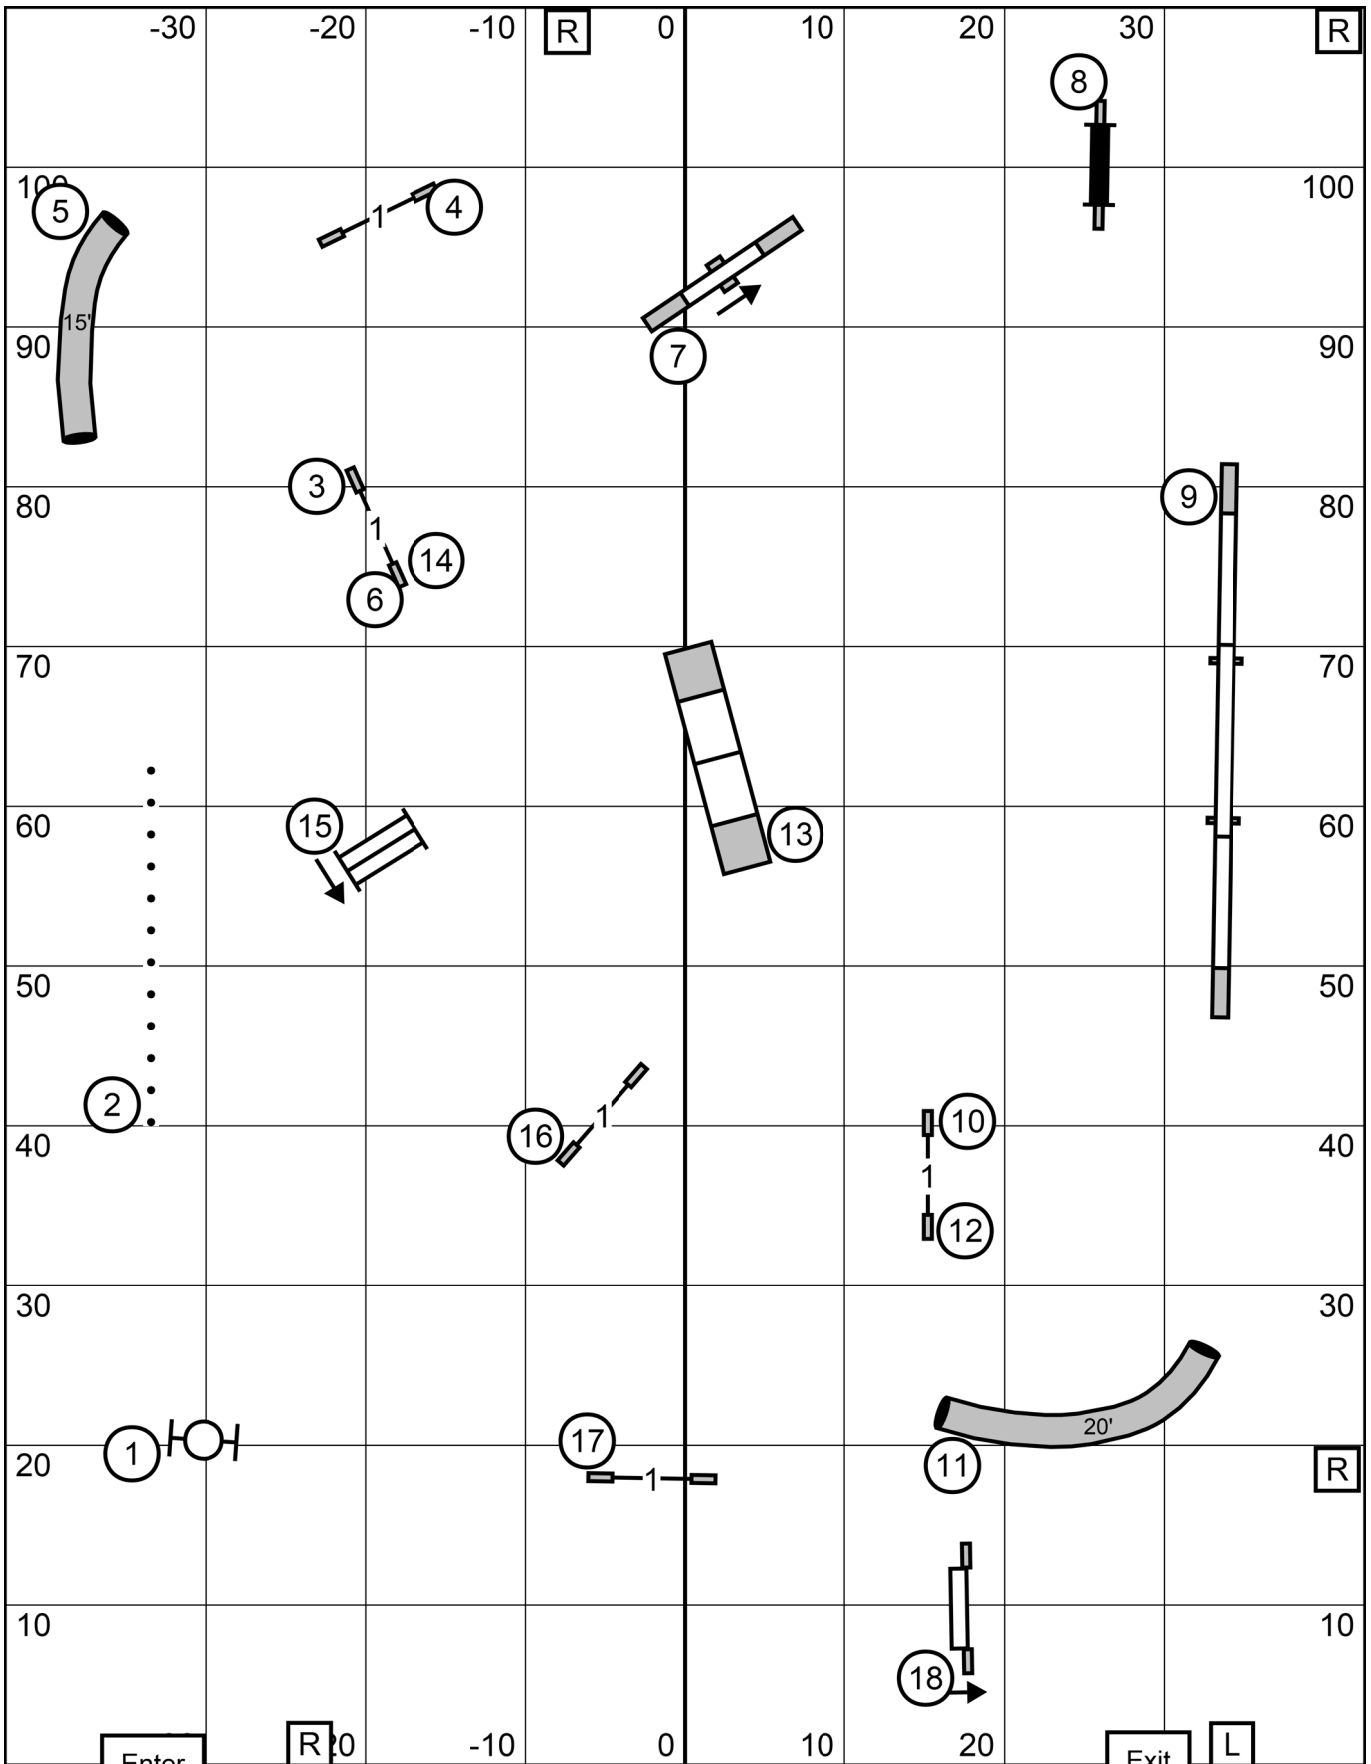

Enter

GOOD LUCK - HAVE FUN!

Exit

04 Fri XS

Exc./Master Standard Capitol Canine Training Club of Springfield, IL
Friday, May 8, 2026 Glen Carbon, IL Kim Crenshaw indoors on turf 85x110