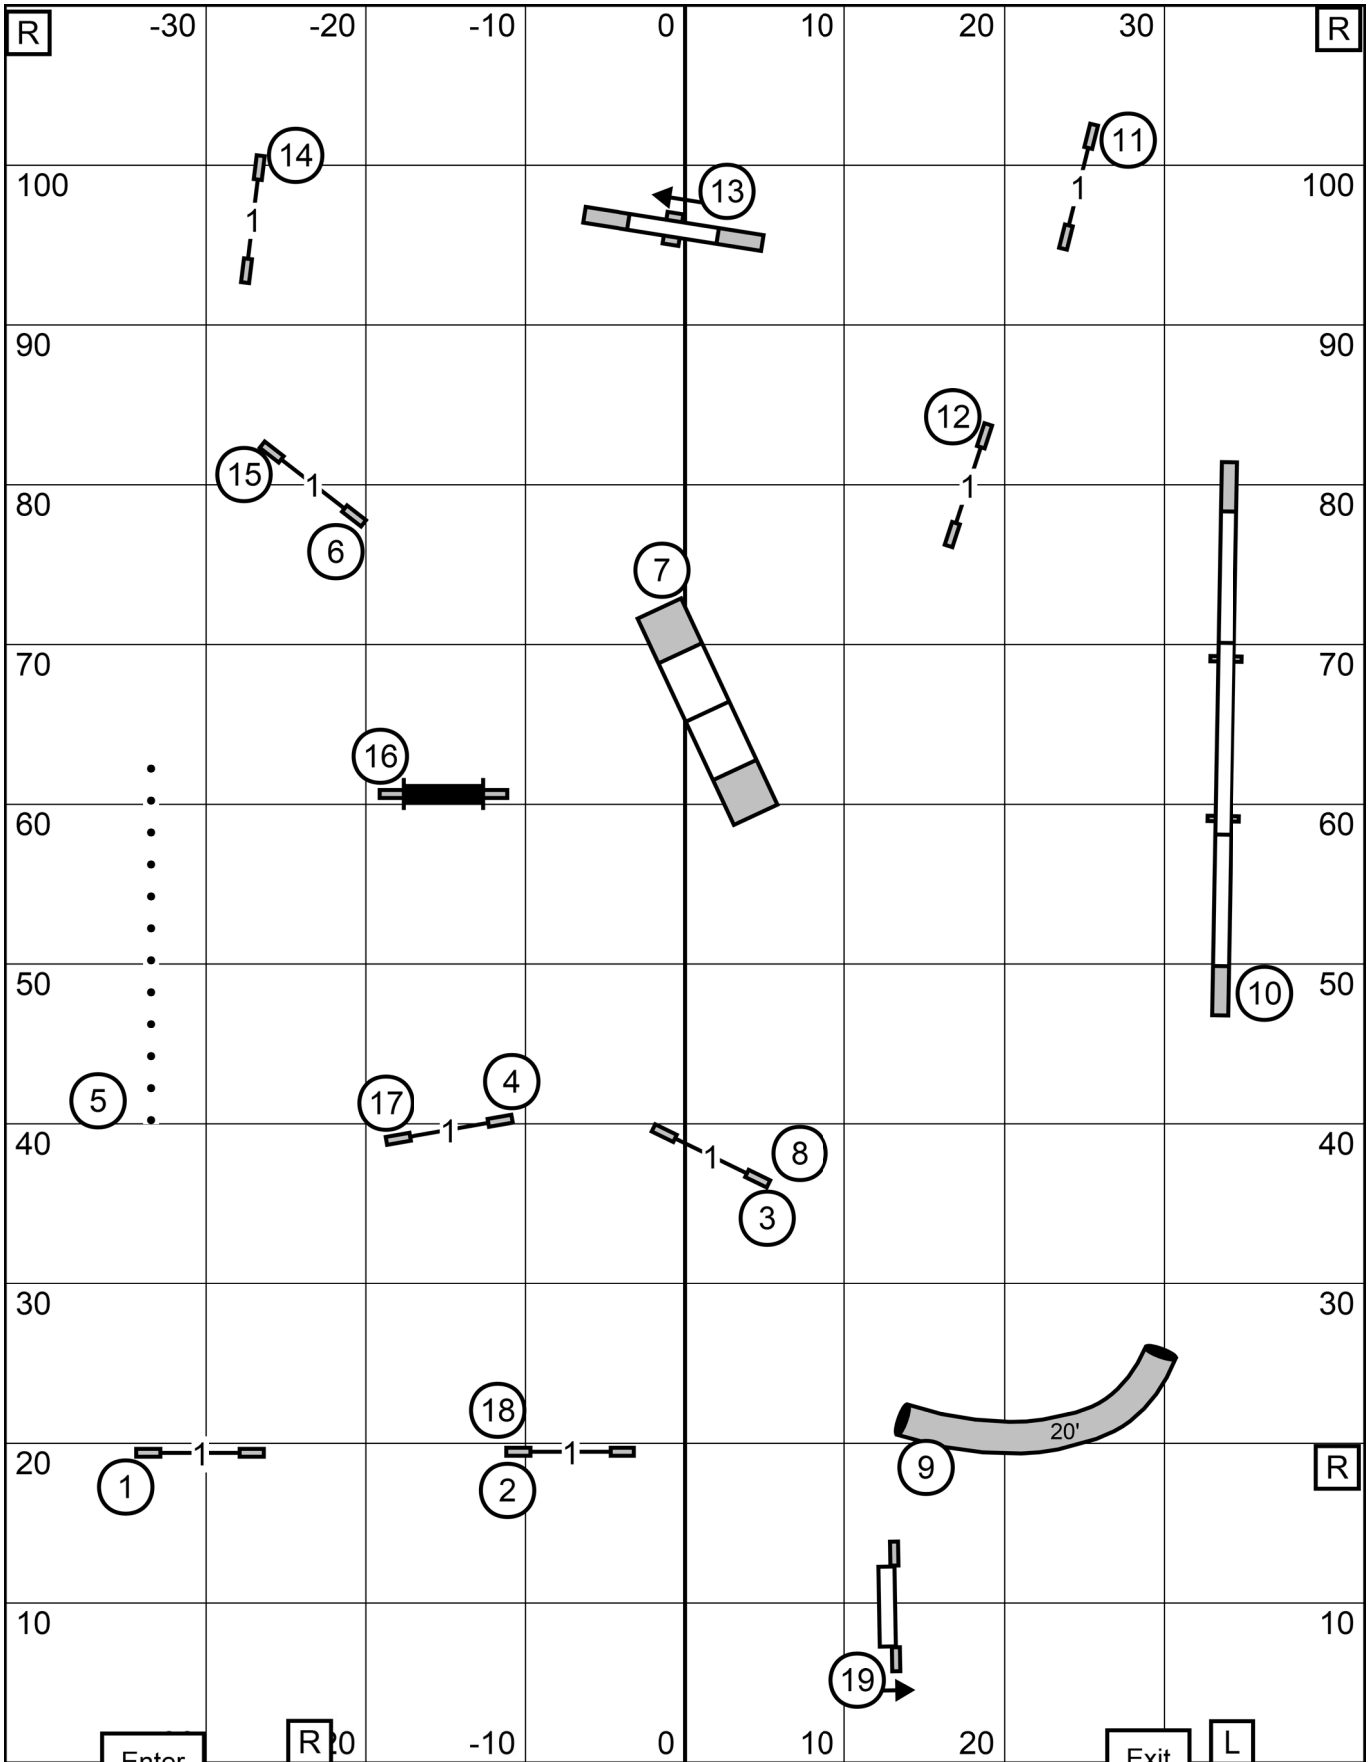

GOOD LUCK - HAVE FUN!

05 Fri PS

Premier Standard Capitol Canine Training Club of Springfield, IL
Friday, May 8, 2026 Glen Carbon, IL Kim Crenshaw indoors on turf 85x110