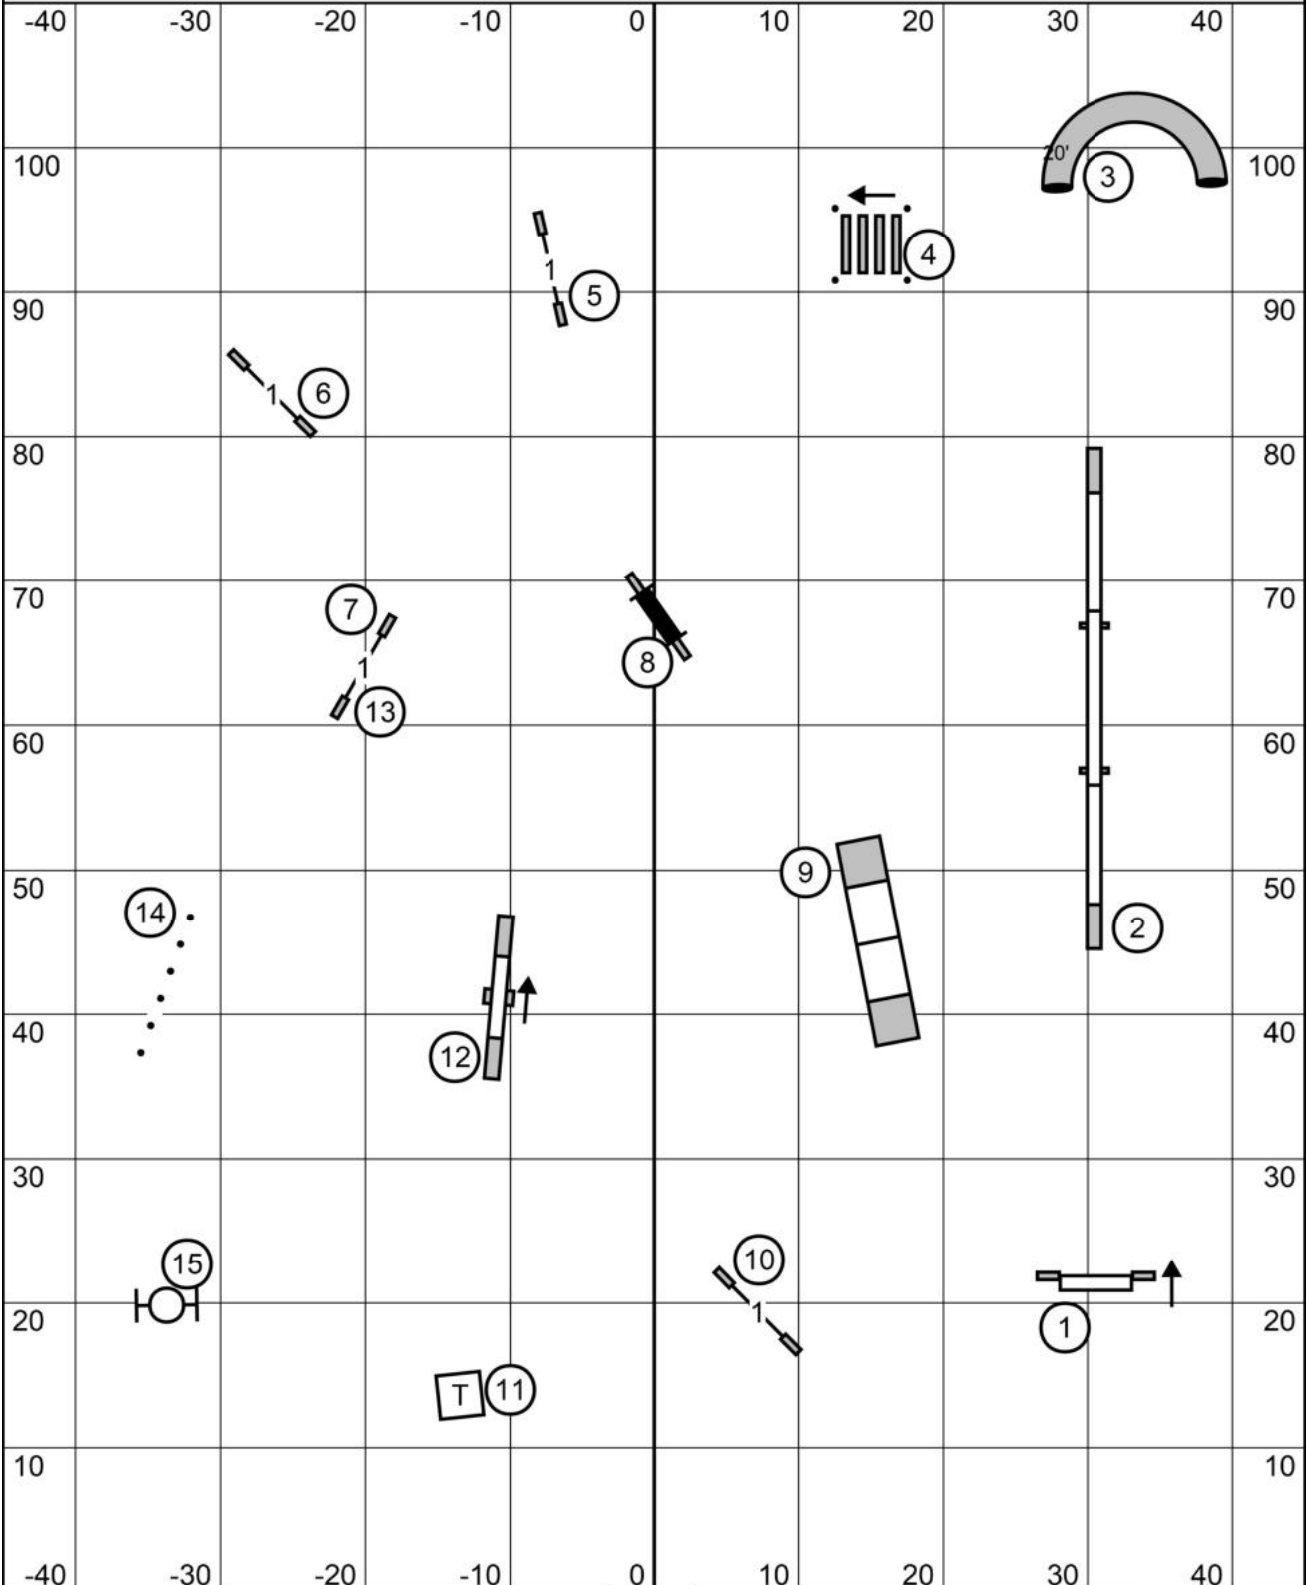

# Novice Standard

Enter when dog before is on leash.

Gate

T/S

Gate