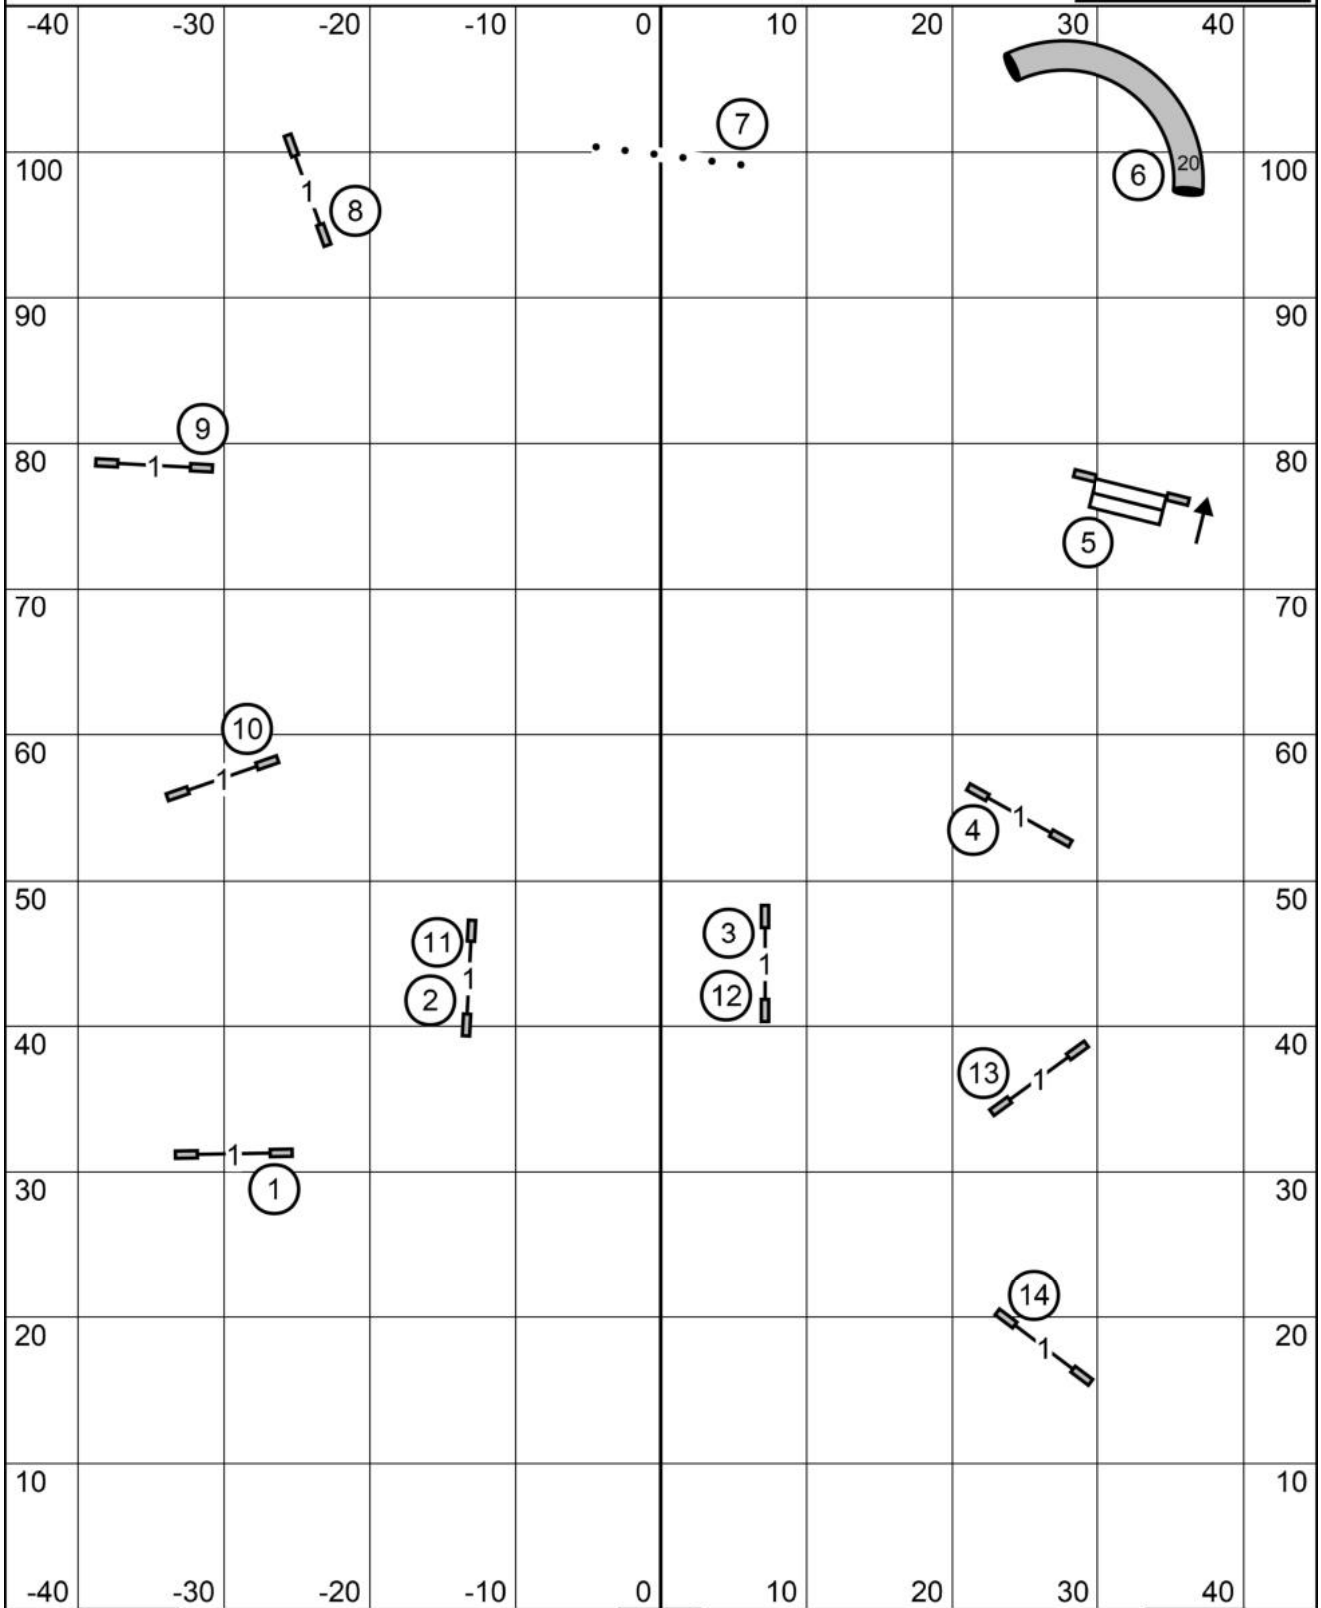

# Novice Jumpers with Weaves

Enter when dog before is on leash.

Gate

T/S

Gate