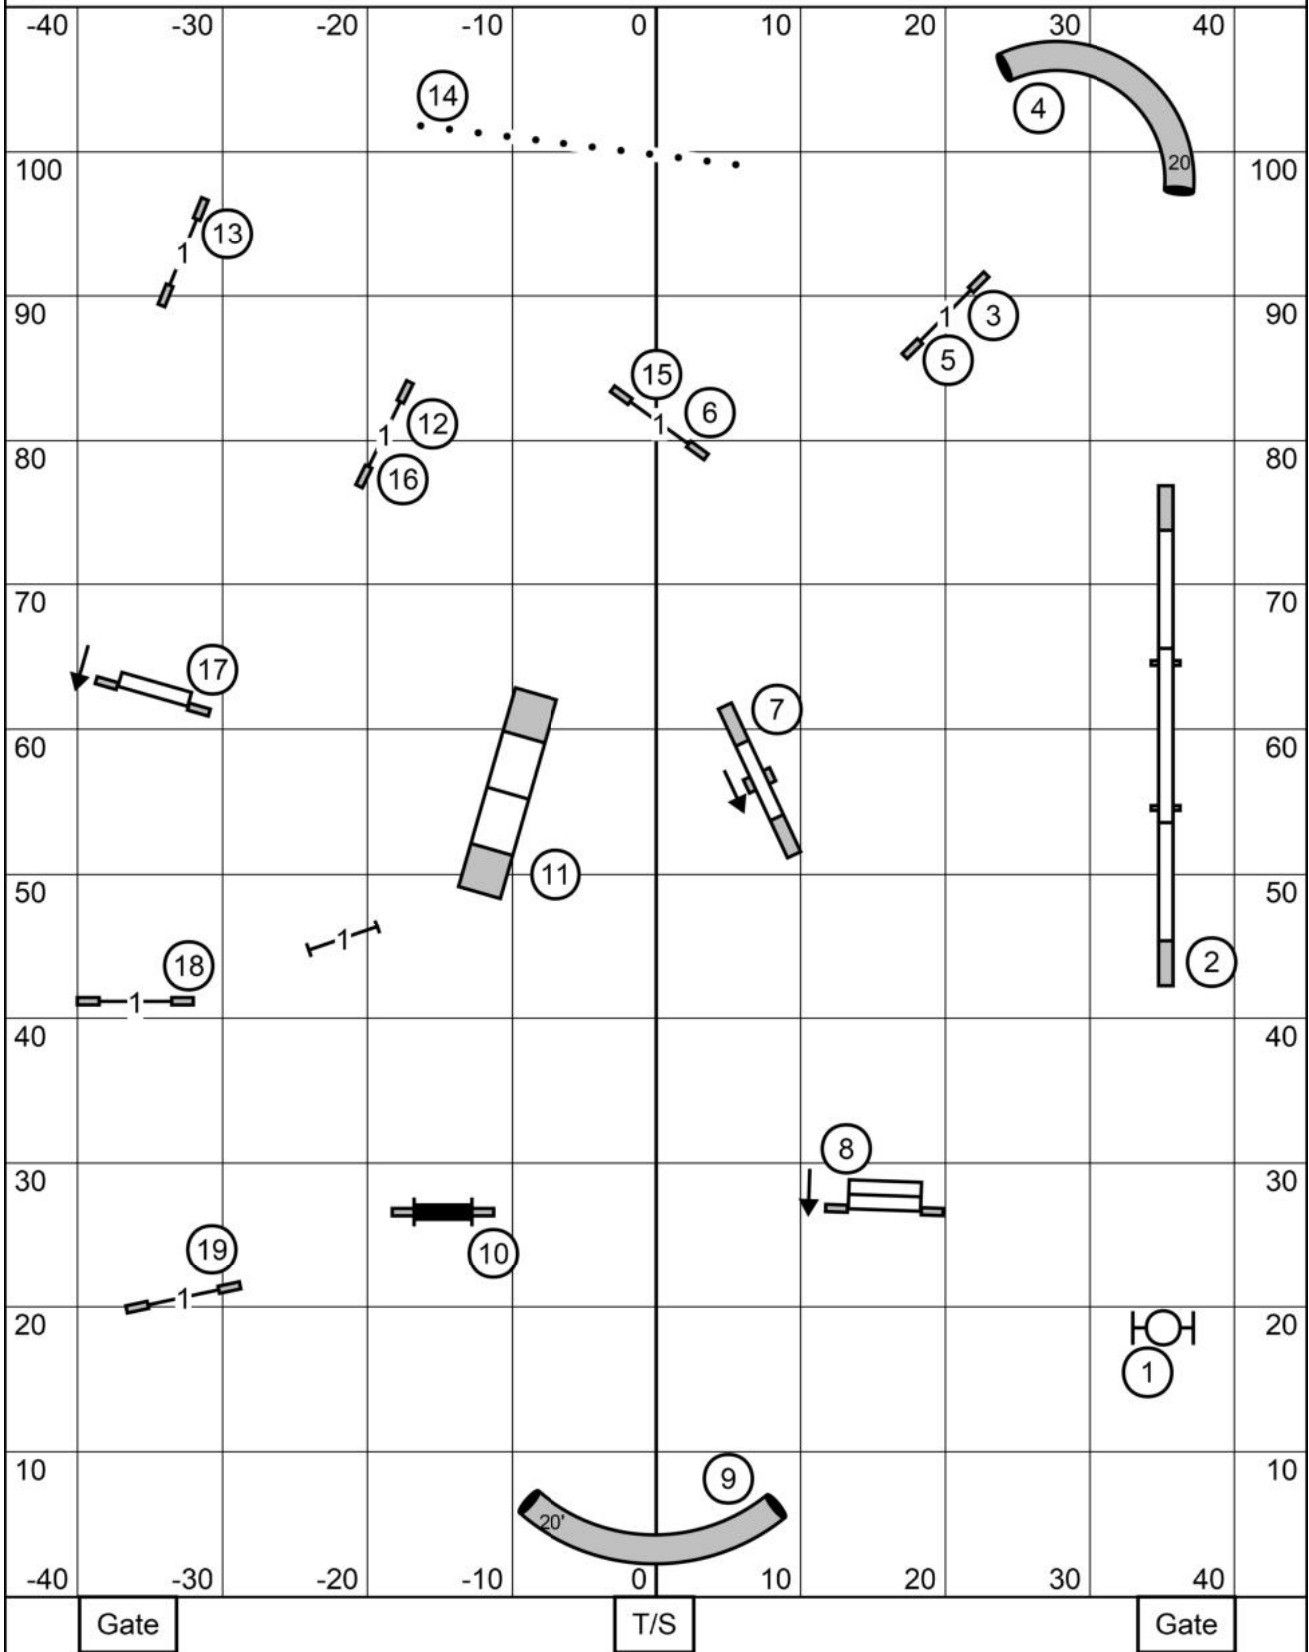

Excellent/Master Standard

In at #17

American Rottweiler Club

Purina Farms Event Center - Gray Summit, MO

Friday, June 12, 2026

Inga L. Hooper