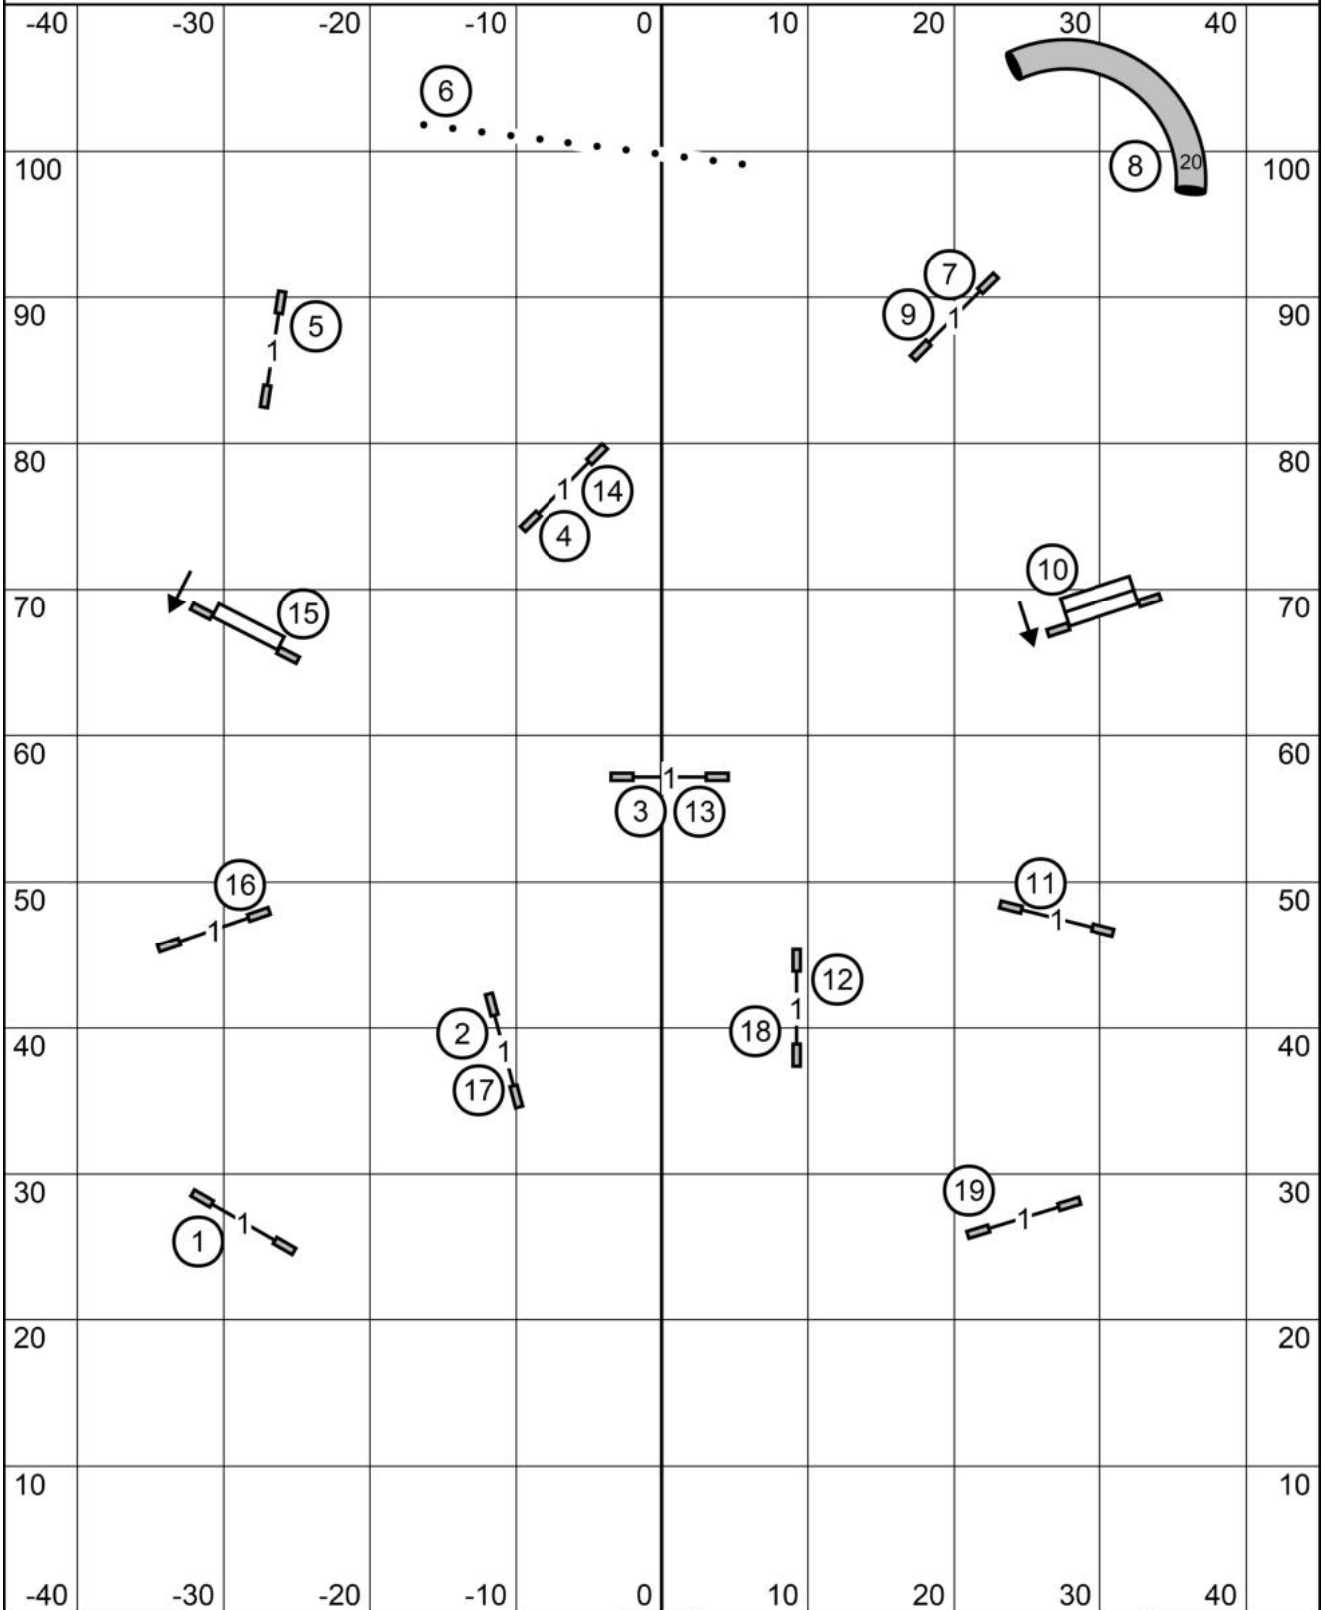

# Excellent/Master Jumpers with Weaves

In at #17

Gate

T/S

Gate