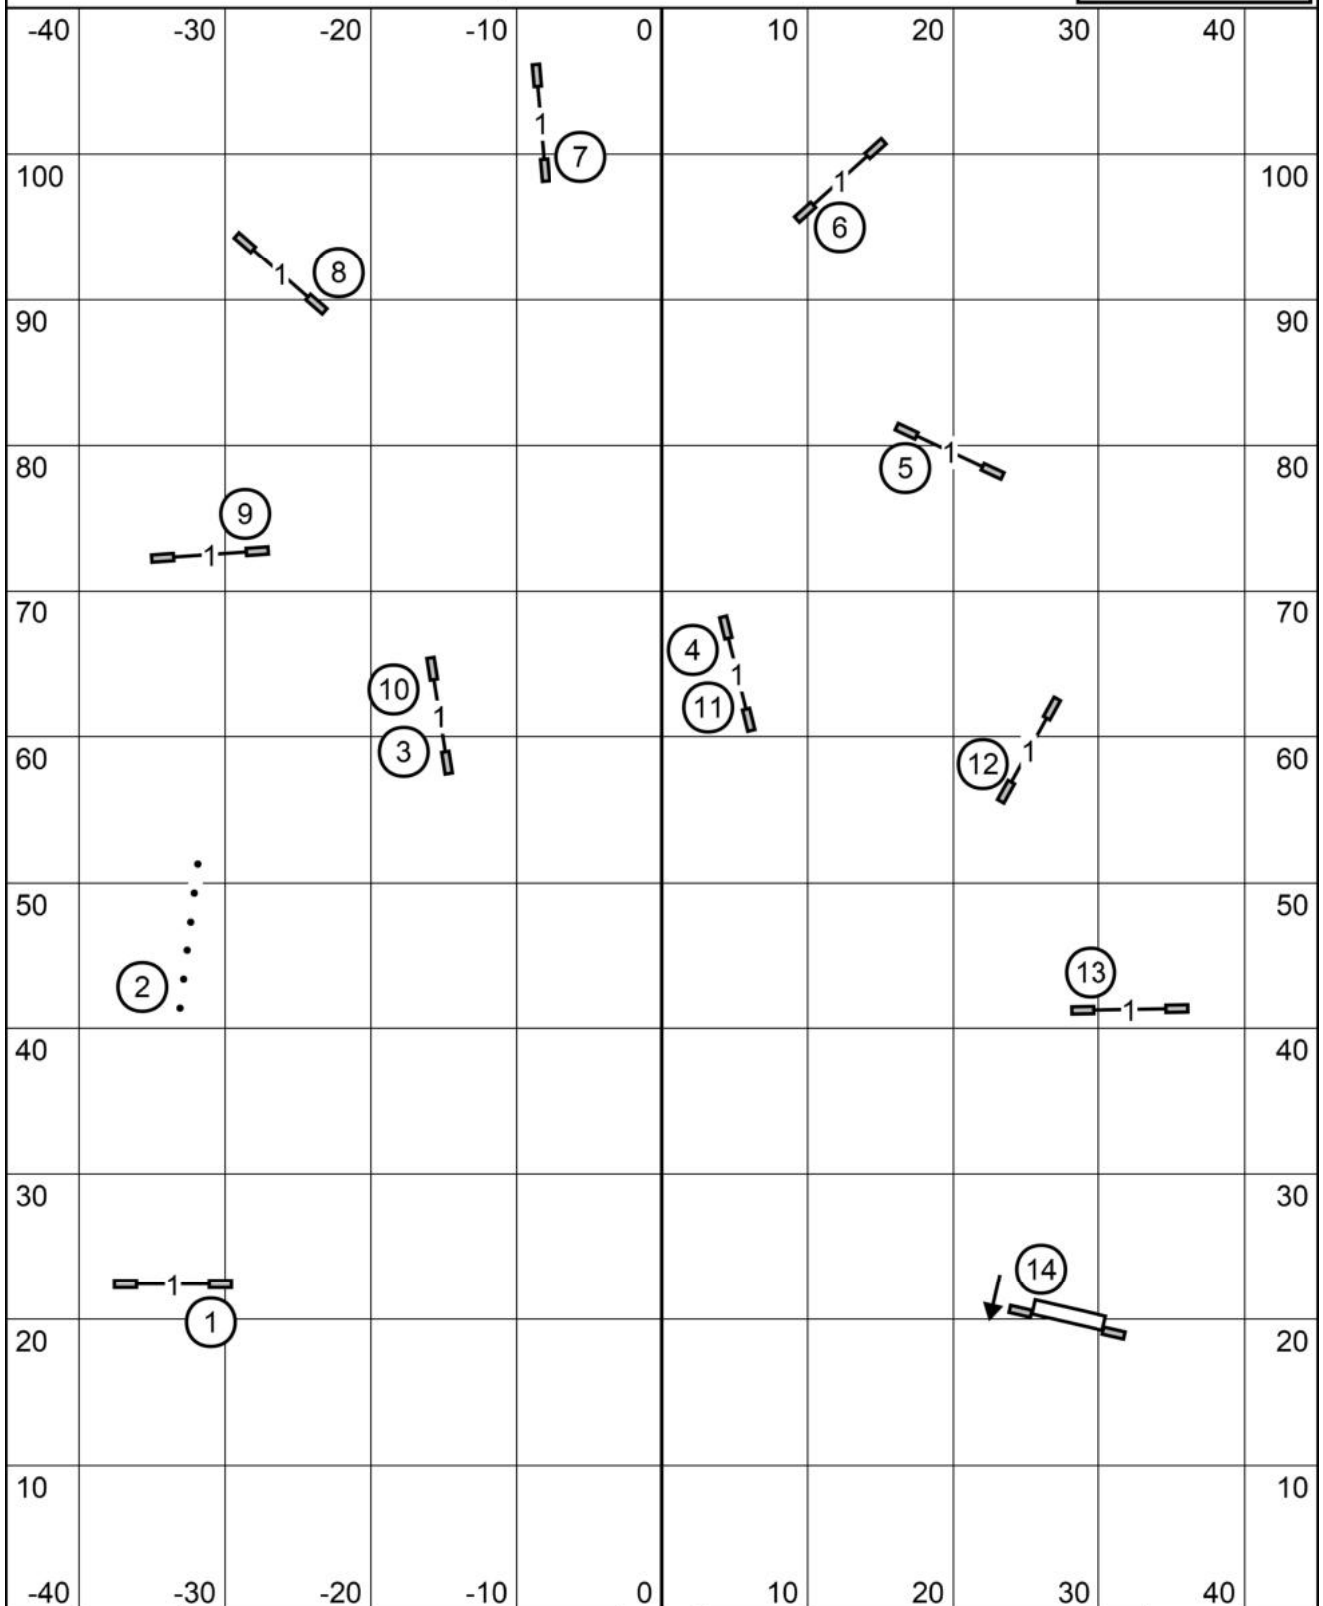

# Novice Jumpers with Weaves

Enter when dog before is on leash.

Gate

T/S

Gate