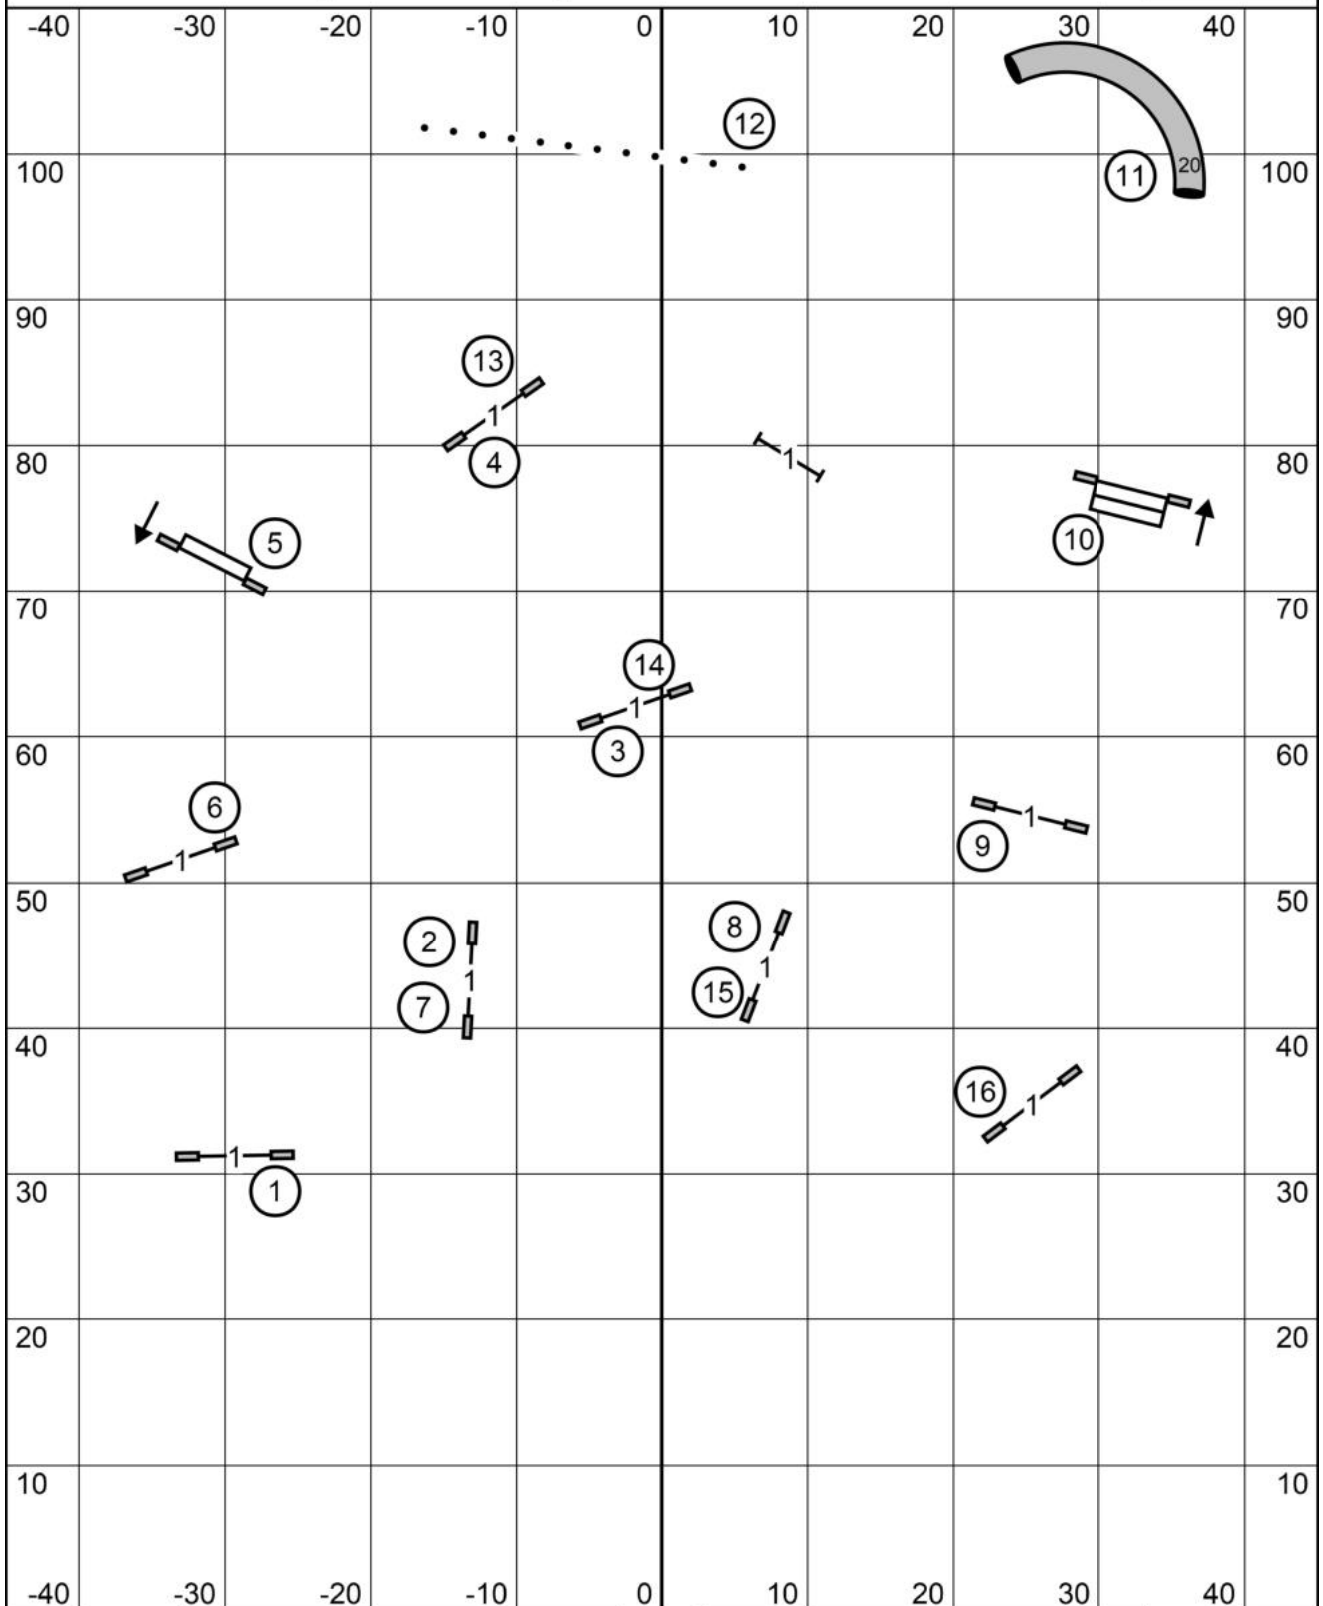

# Open Jumpers with Weaves

In at #14

Gate

T/S

Gate