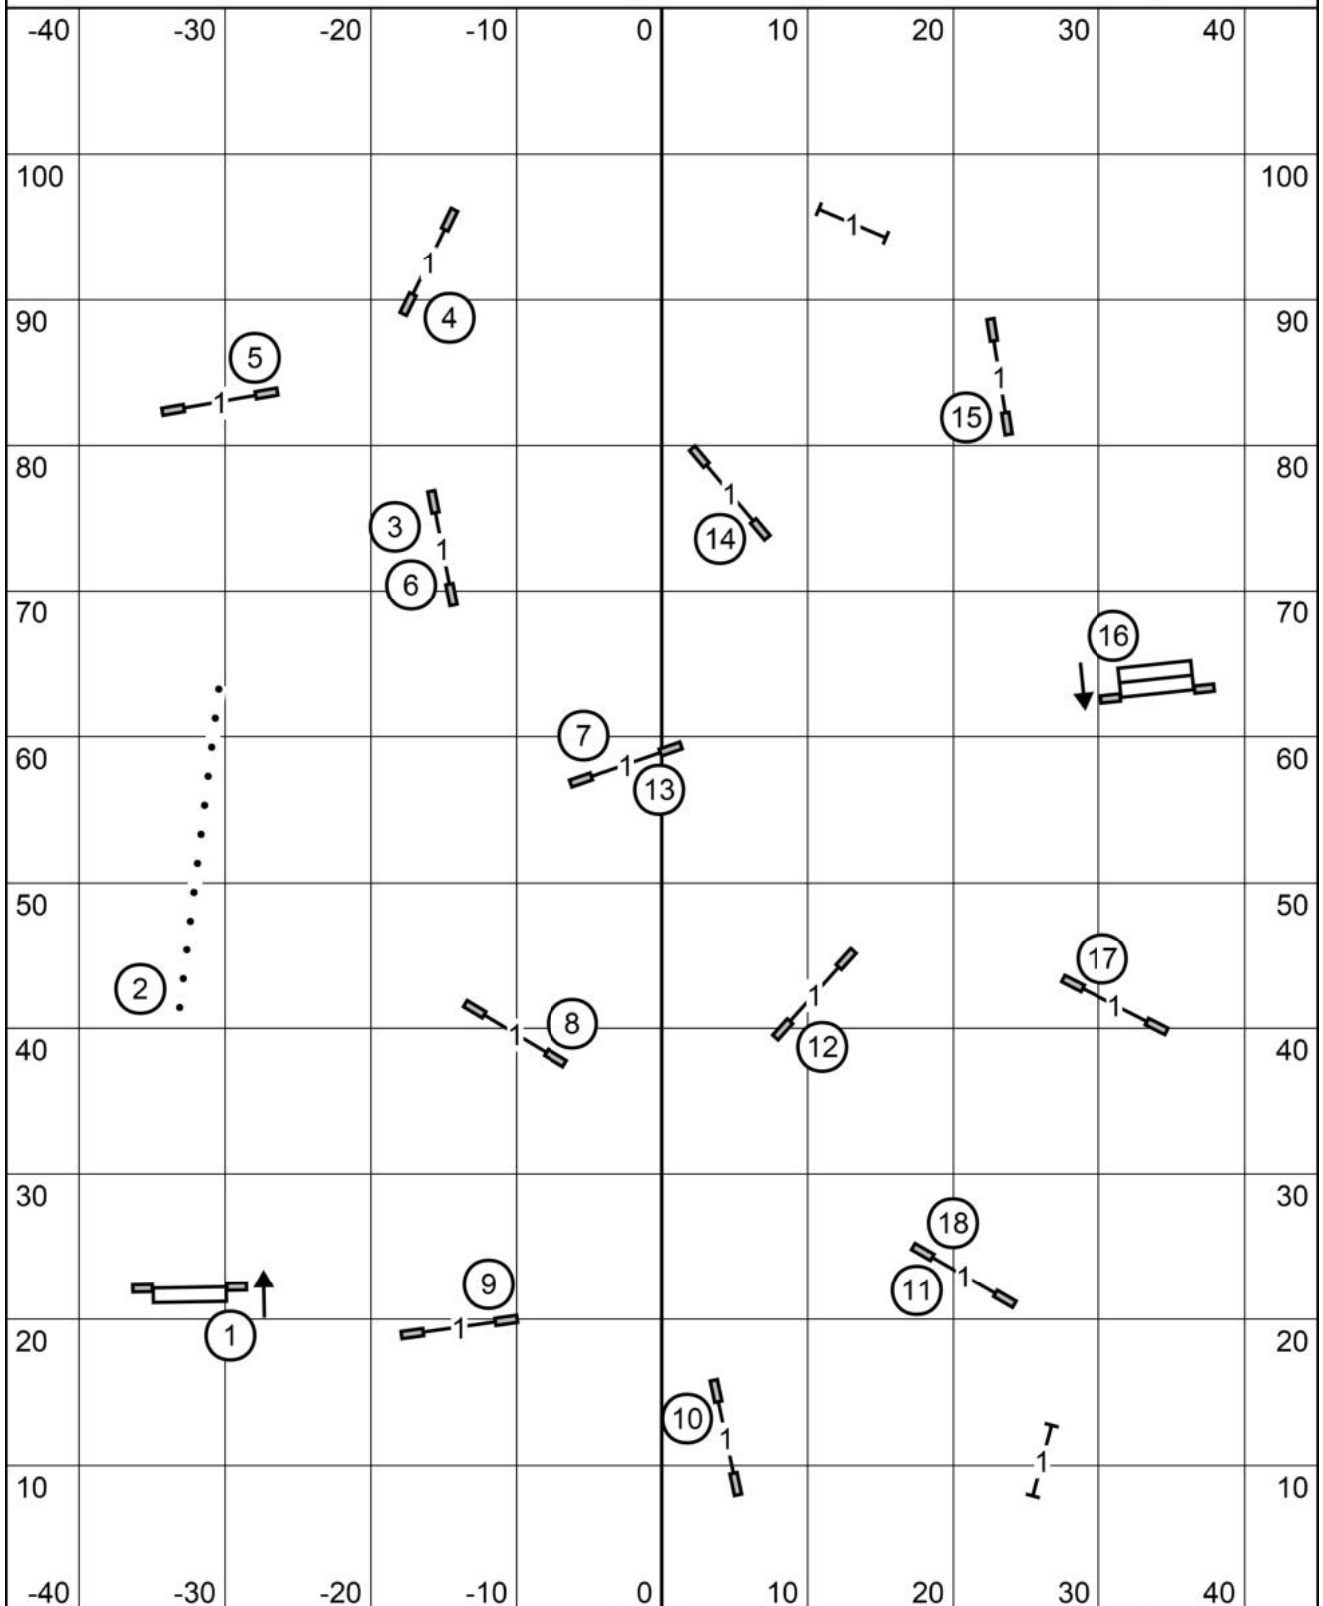

# Excellent/Master Jumpers with Weaves

In at #15

Gate

T/S

Gate