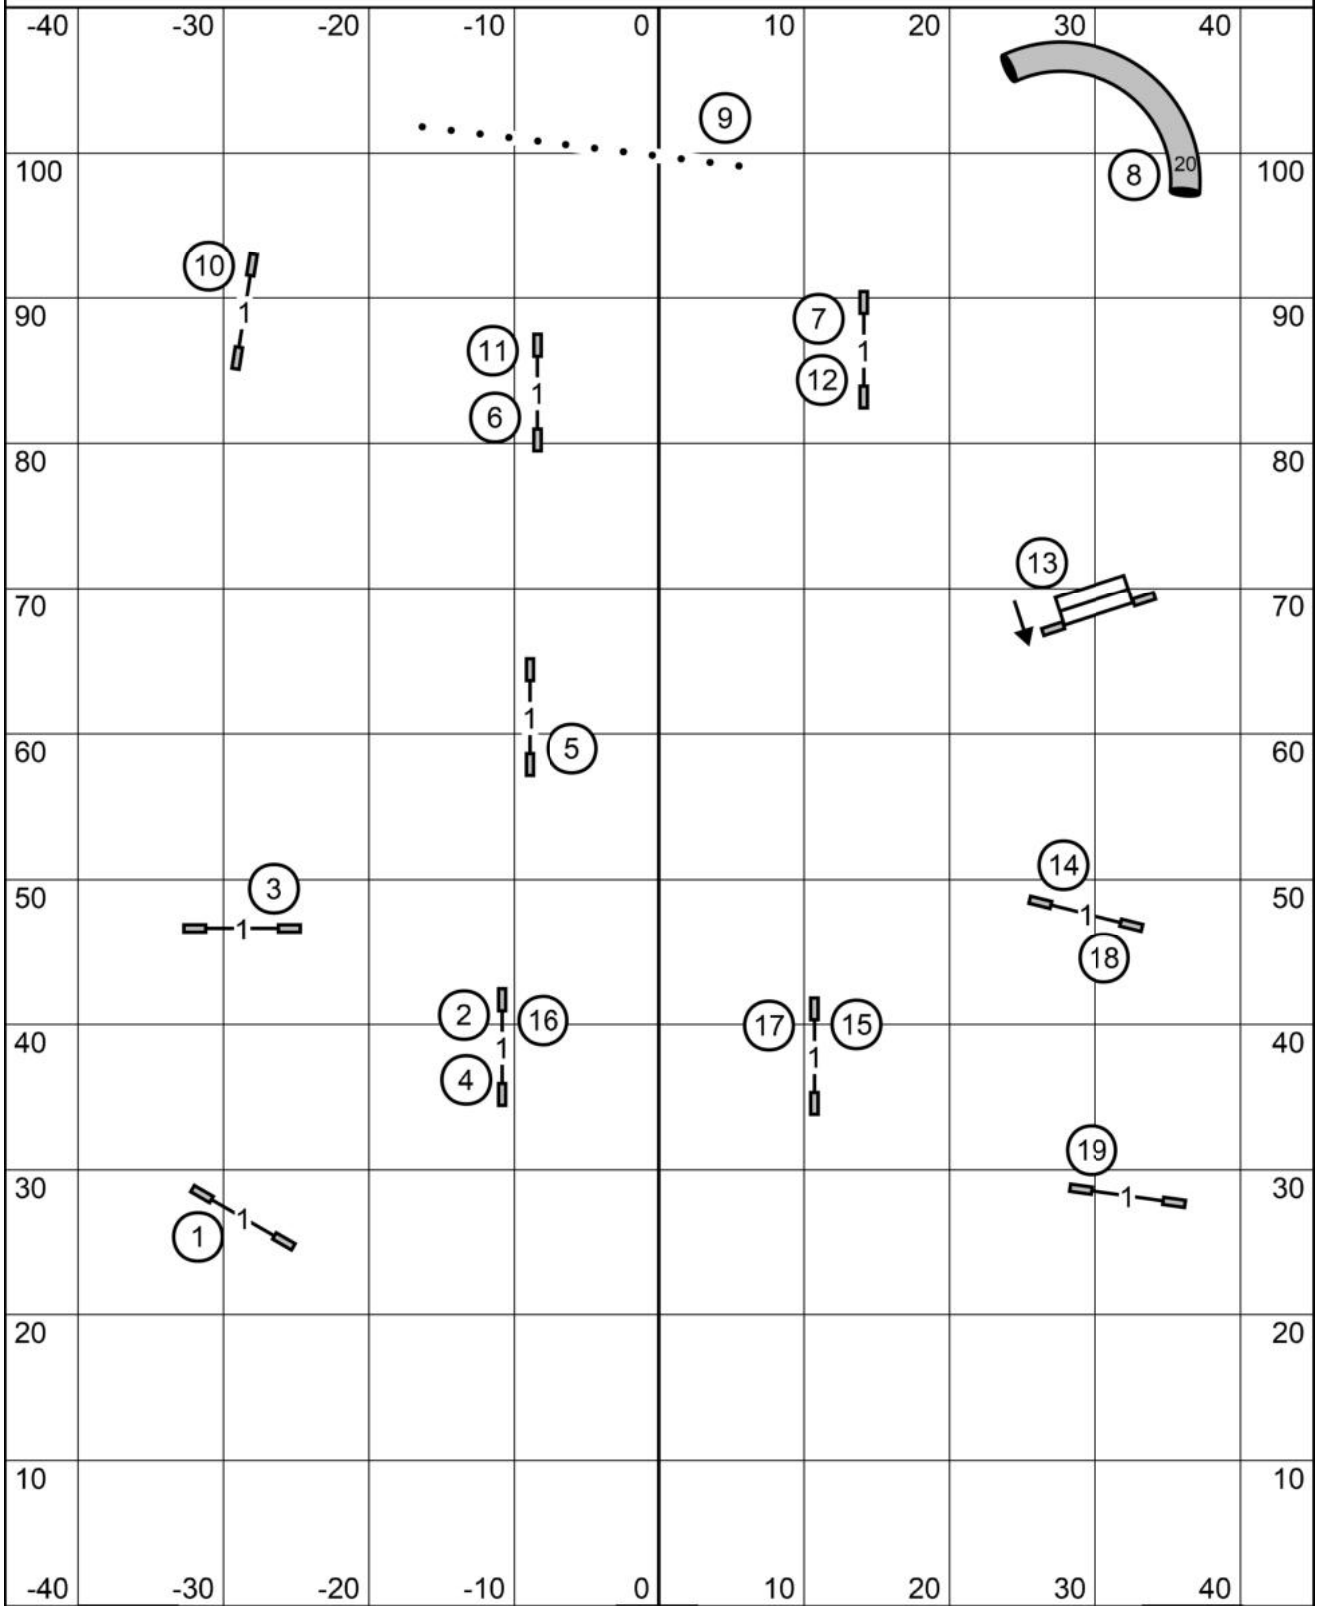

# Premier Jumpers with Weaves

In at #17

Gate

T/S

Gate