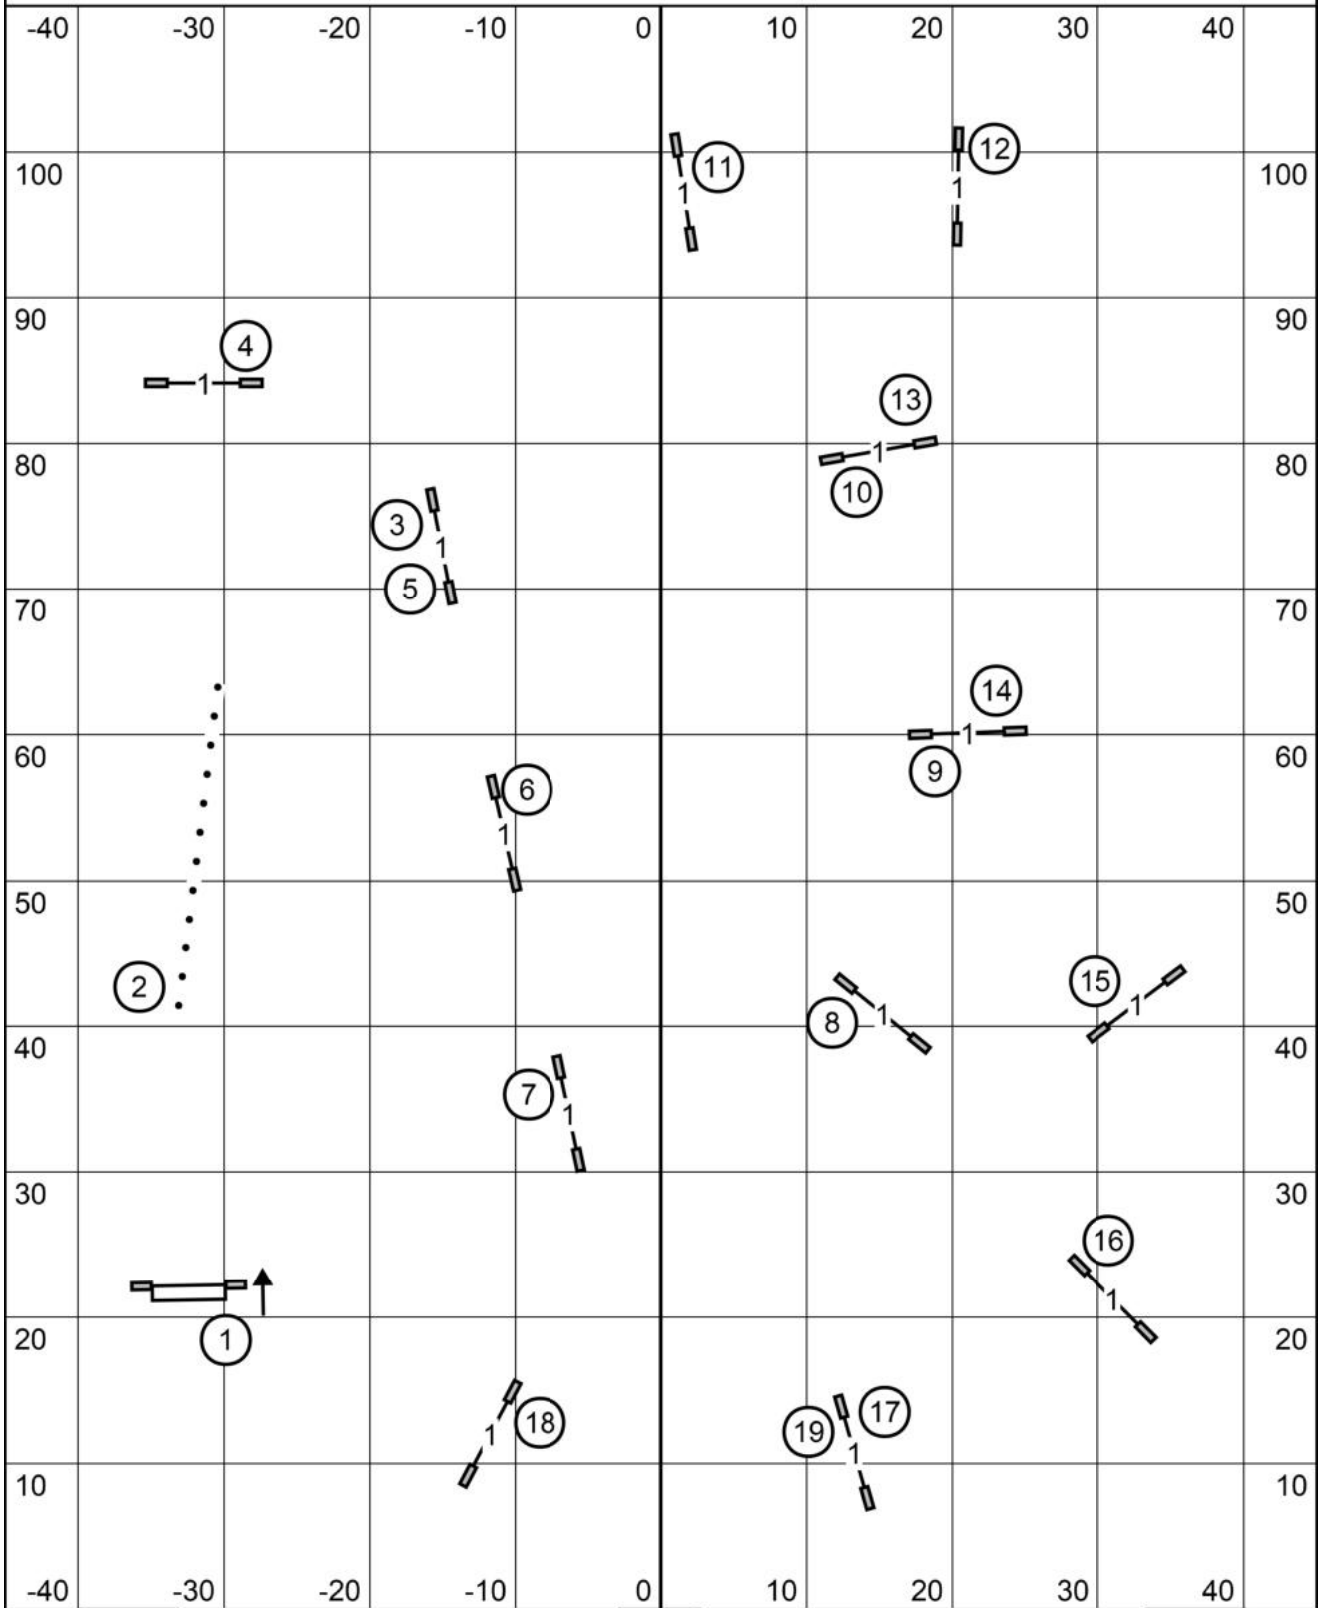

# Premier Jumpers with Weaves

In at #19

Gate

T/S

Gate