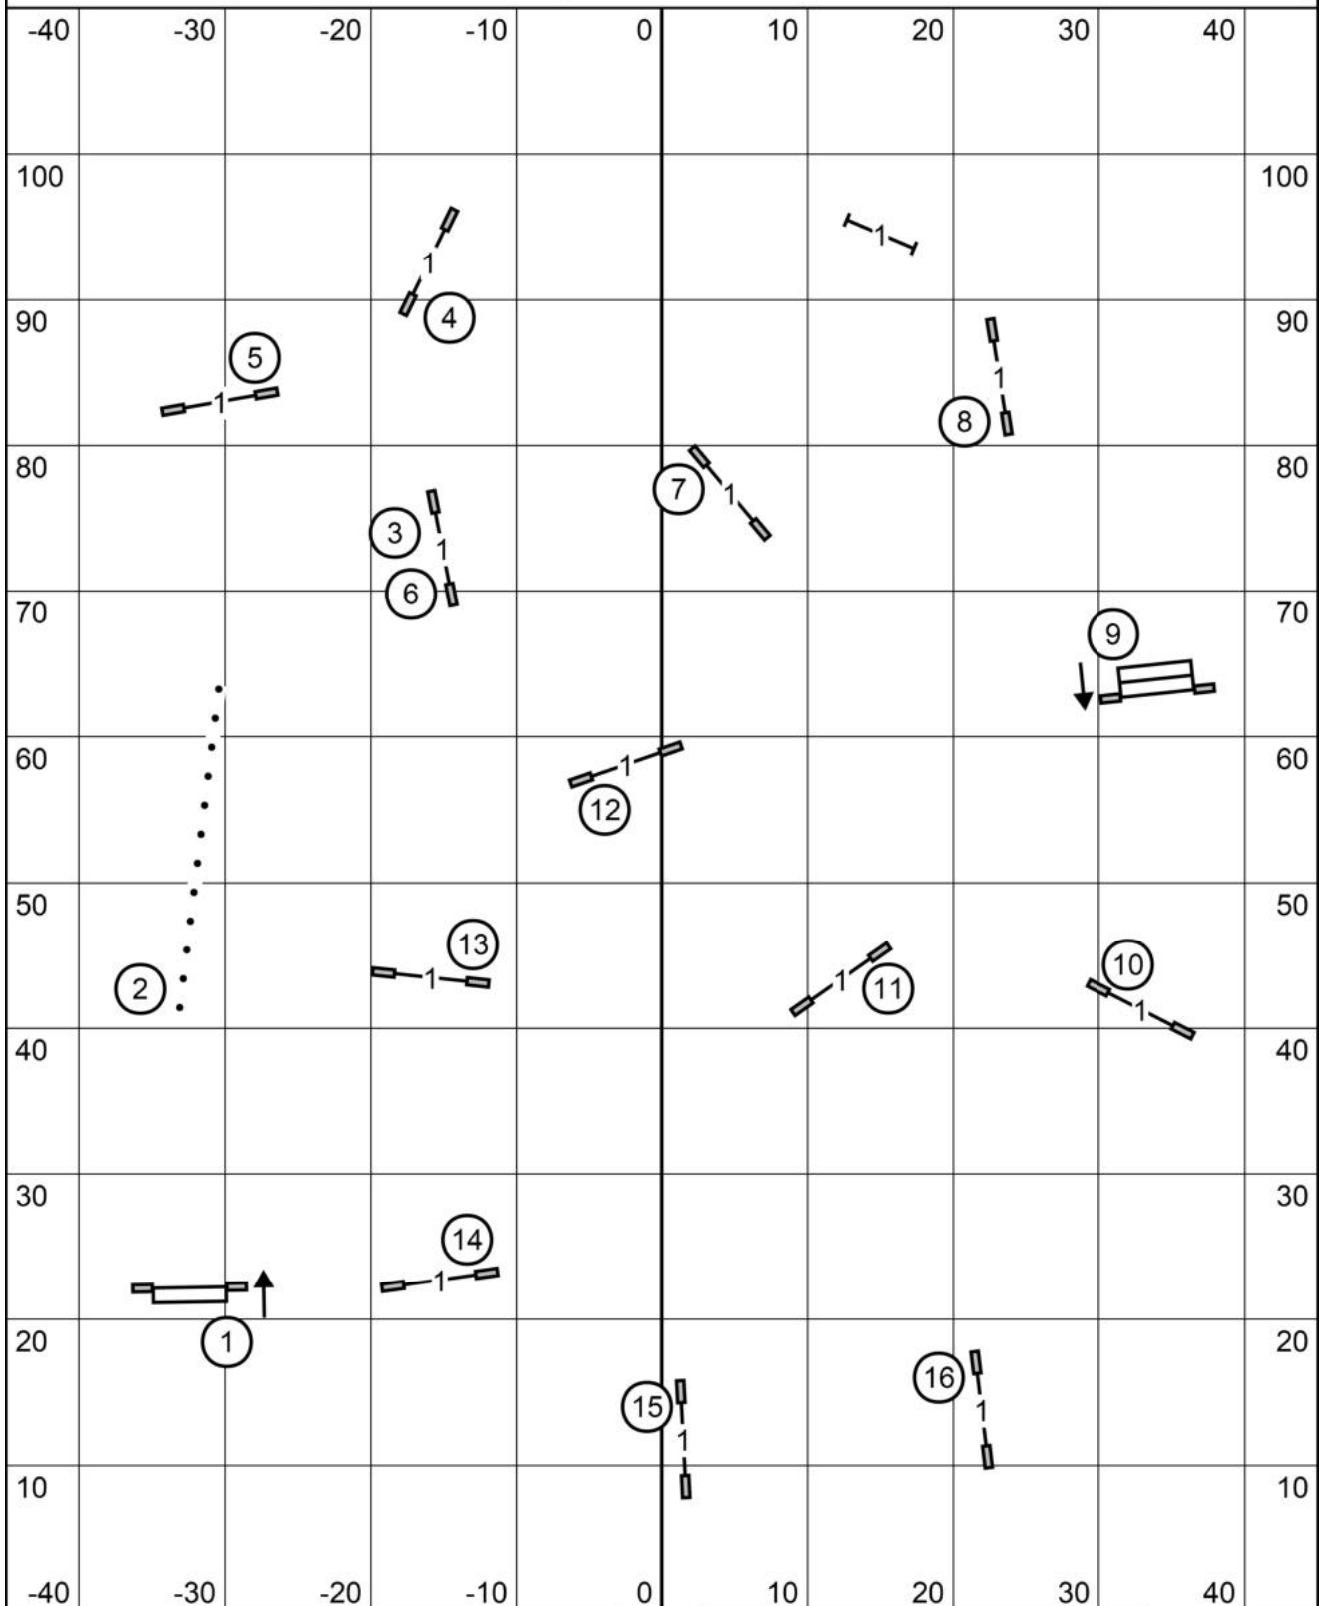

Open Jumpers with Weaves

In at #15

Gate

T/S

Gate

American Rottweiler Club

Purina Farms Event Center - Gray Summit, MO

Friday, June 12, 2026

Inga L. Hooper