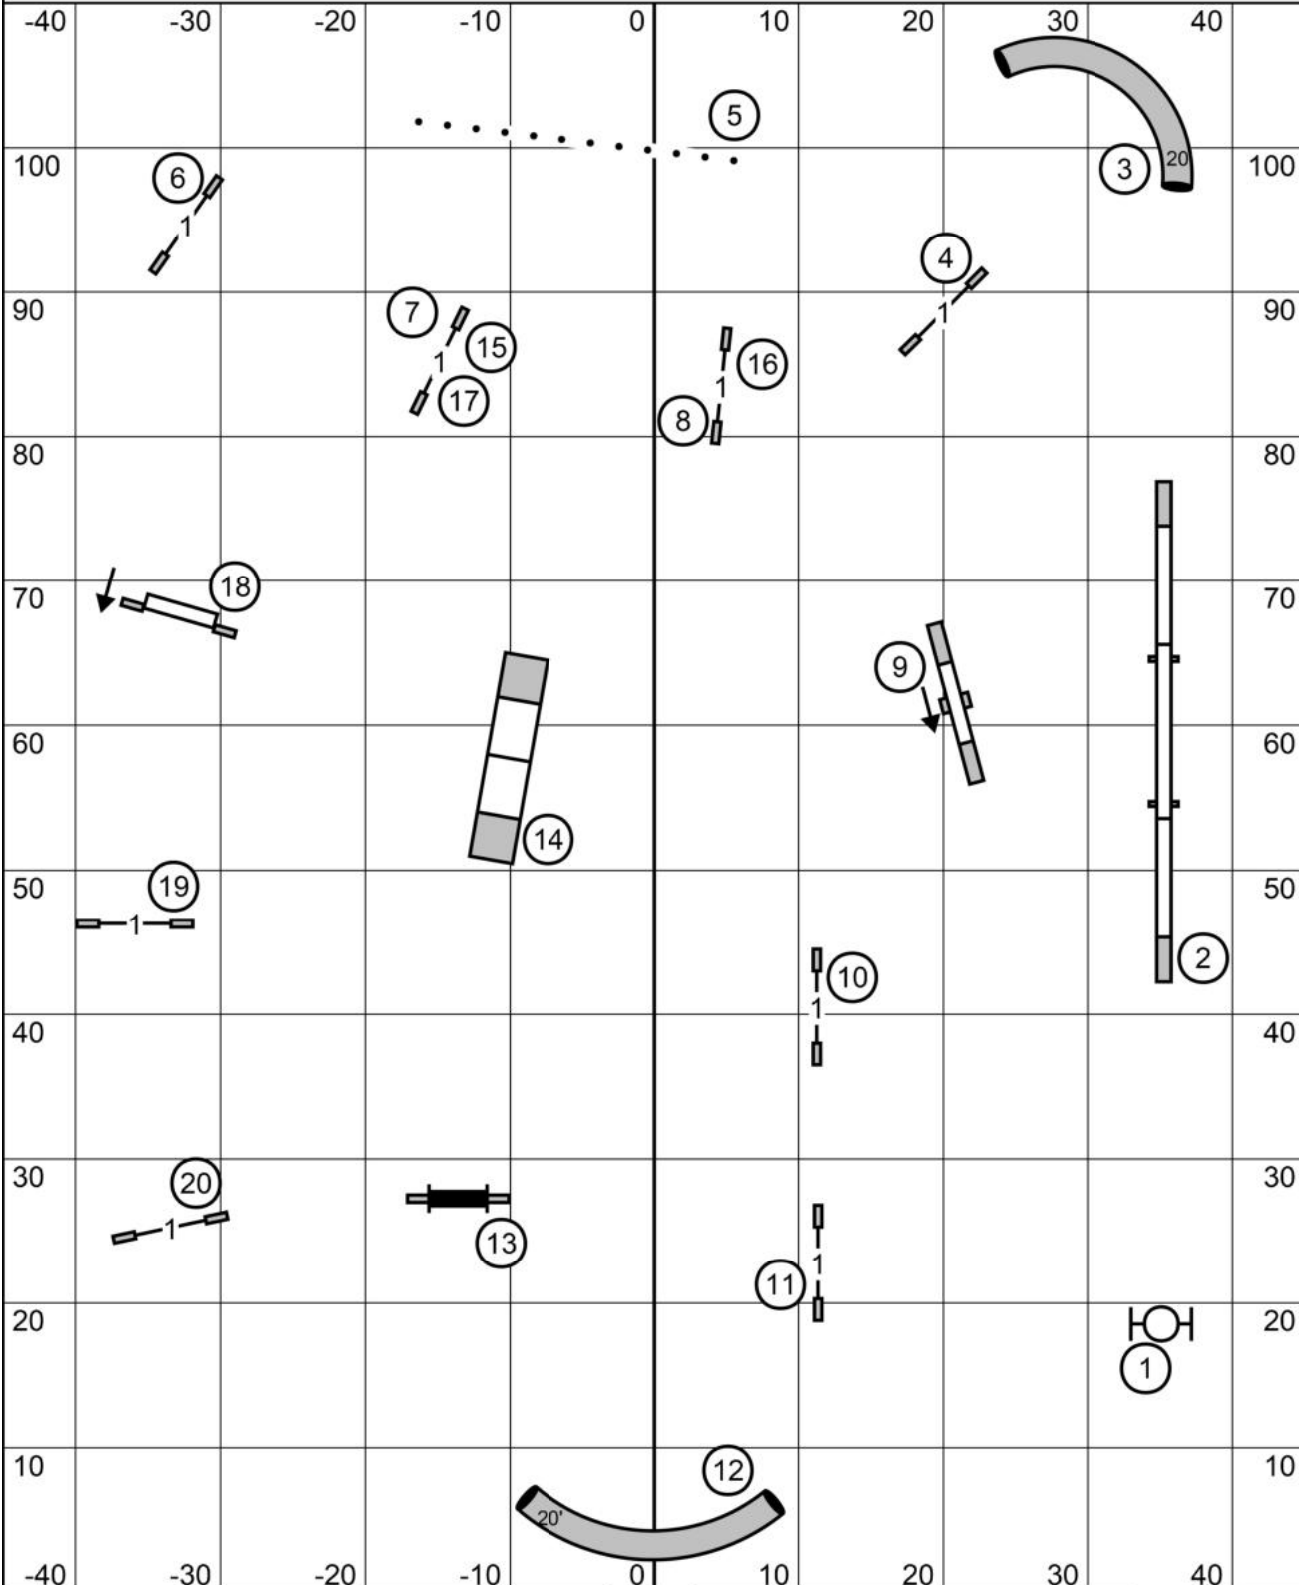

Premier Standard

In at #18

Gate

T/S

Gate

American Rottweiler Club
Purina Farms Event Center - Gray Summer, MO
Friday, June 12, 2026
Inga L. Hooper