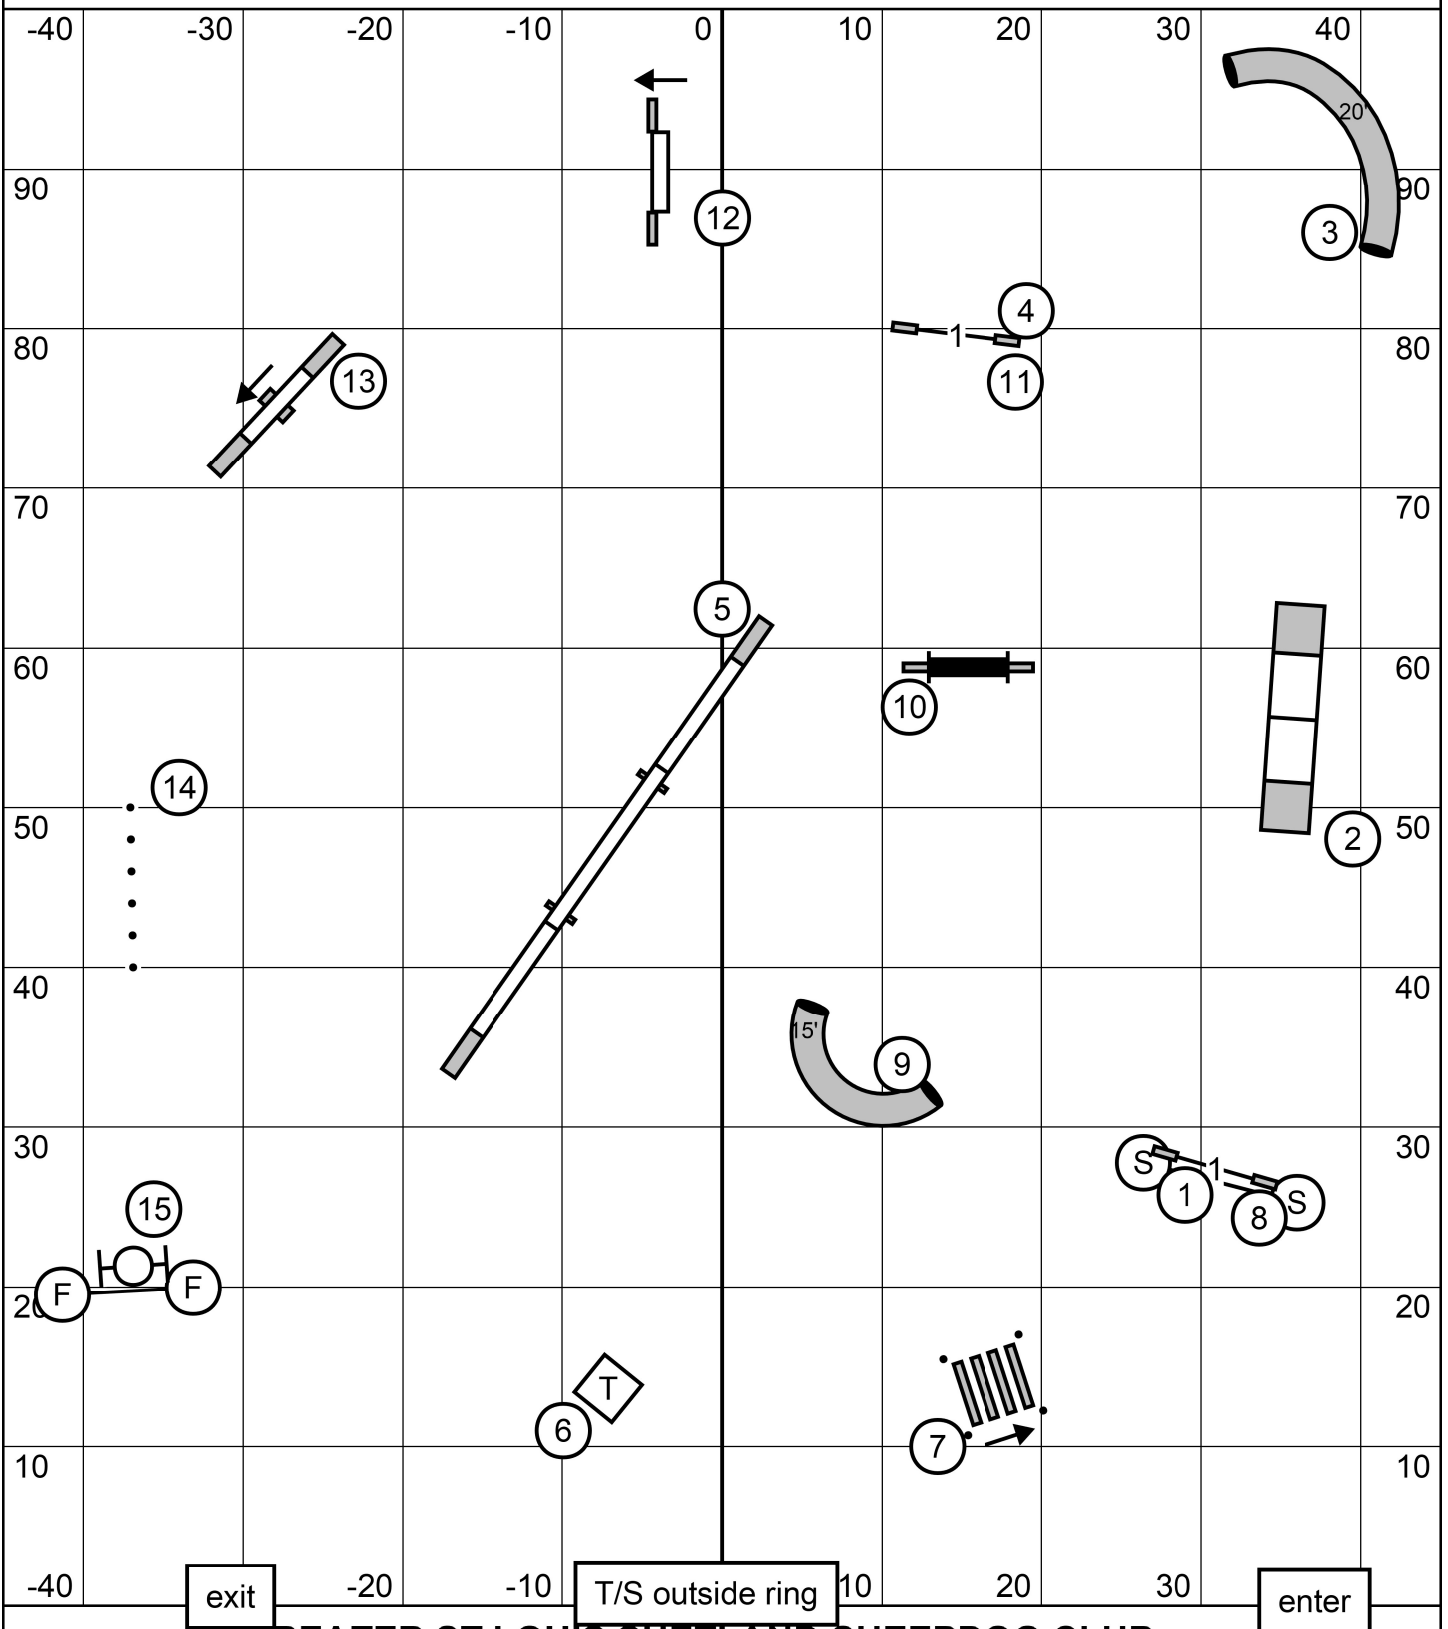

EXCELLENT/MASTER STANDARD

GREATER ST LOUIS SHETLAND SHEPDOG CLUB

* Wednesday, March 25, 2026 * Purina Farms * Gray Summit, MO*

* Excellent/Master Standard * Mary Mullen*

OPEN STANDARD

GREATER ST LOUIS SHETLAND SHEEPDOG CLUB

* Wednesday, March 25, 2026 * Purina Farms * Gray Summit, MO*

* Open Standard * Mary Mullen*

NOVICE STANDARD

GREATER ST LOUIS SHETLAND SHEEPDOG CLUB

* Wednesday, March 25, 2026 * Purina Farms * Gray Summit, MO*