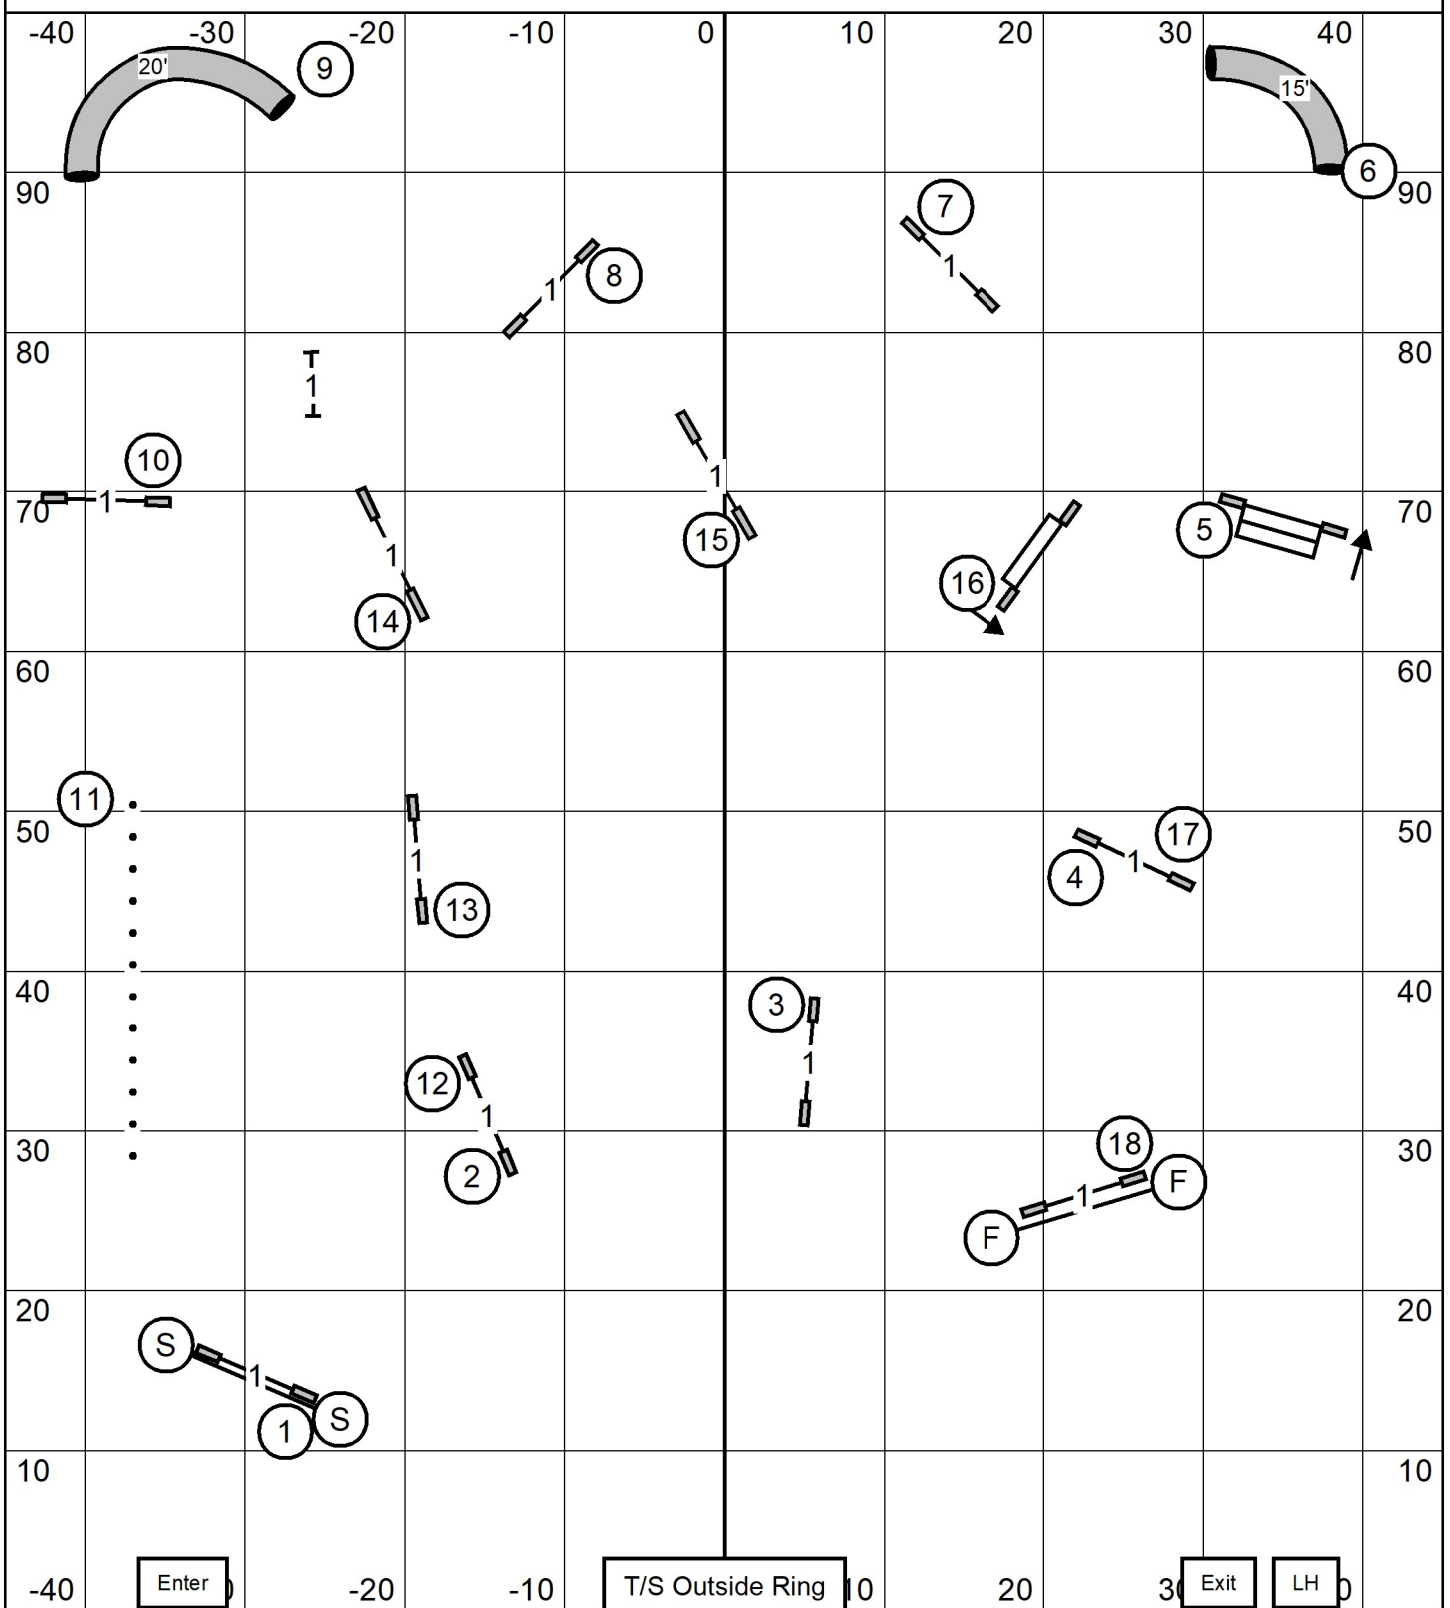

* Novice Standard * Mary Mullen*

OPEN JWW

Greater St Louis Shetland Sheepdog Club

Wednesday, March 25, 2026 * Gray Summit, Mo. (Purina Farms)

Open JWW * Rick Mullen

EXCELLENT/MASTER JWW

Greater St Louis Shetland Sheepdog Club