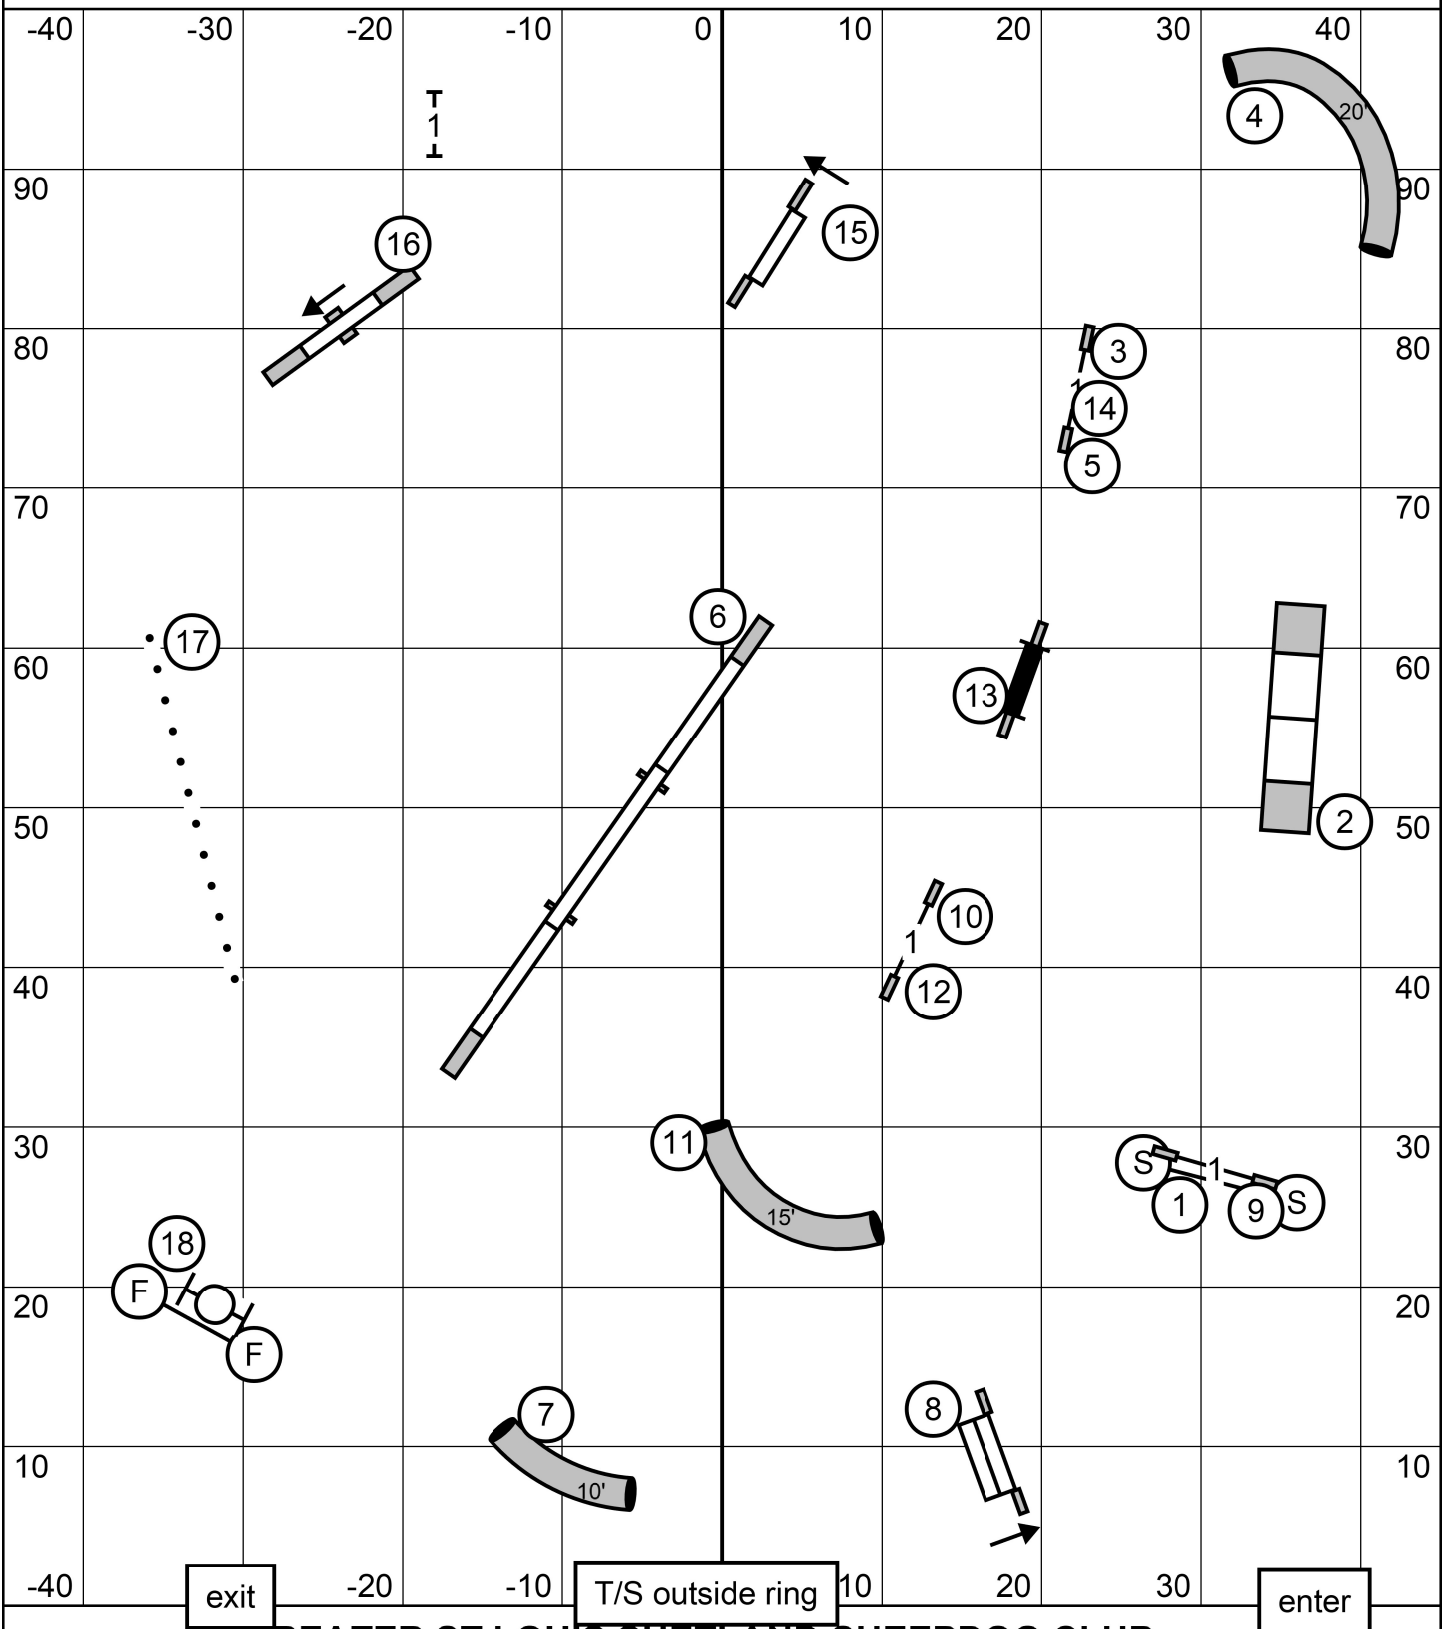

EXCELLENT/MASTER STANDARD

GREATER ST LOUIS SHETLAND SHEPDOG CLUB

* Wednesday, March 25, 2026 * Purina Farms * Gray Summit, MO*

* Excellent/Master Standard * Mary Mullen*

OPEN STANDARD

GREATER ST LOUIS SHETLAND SHEEPDOG CLUB

* Wednesday, March 25, 2026 * Purina Farms * Gray Summit, MO*

* Open Standard * Mary Mullen*

NOVICE STANDARD

GREATER ST LOUIS SHETLAND SHEEPDOG CLUB

* Wednesday, March 25, 2026 * Purina Farms * Gray Summit, MO*