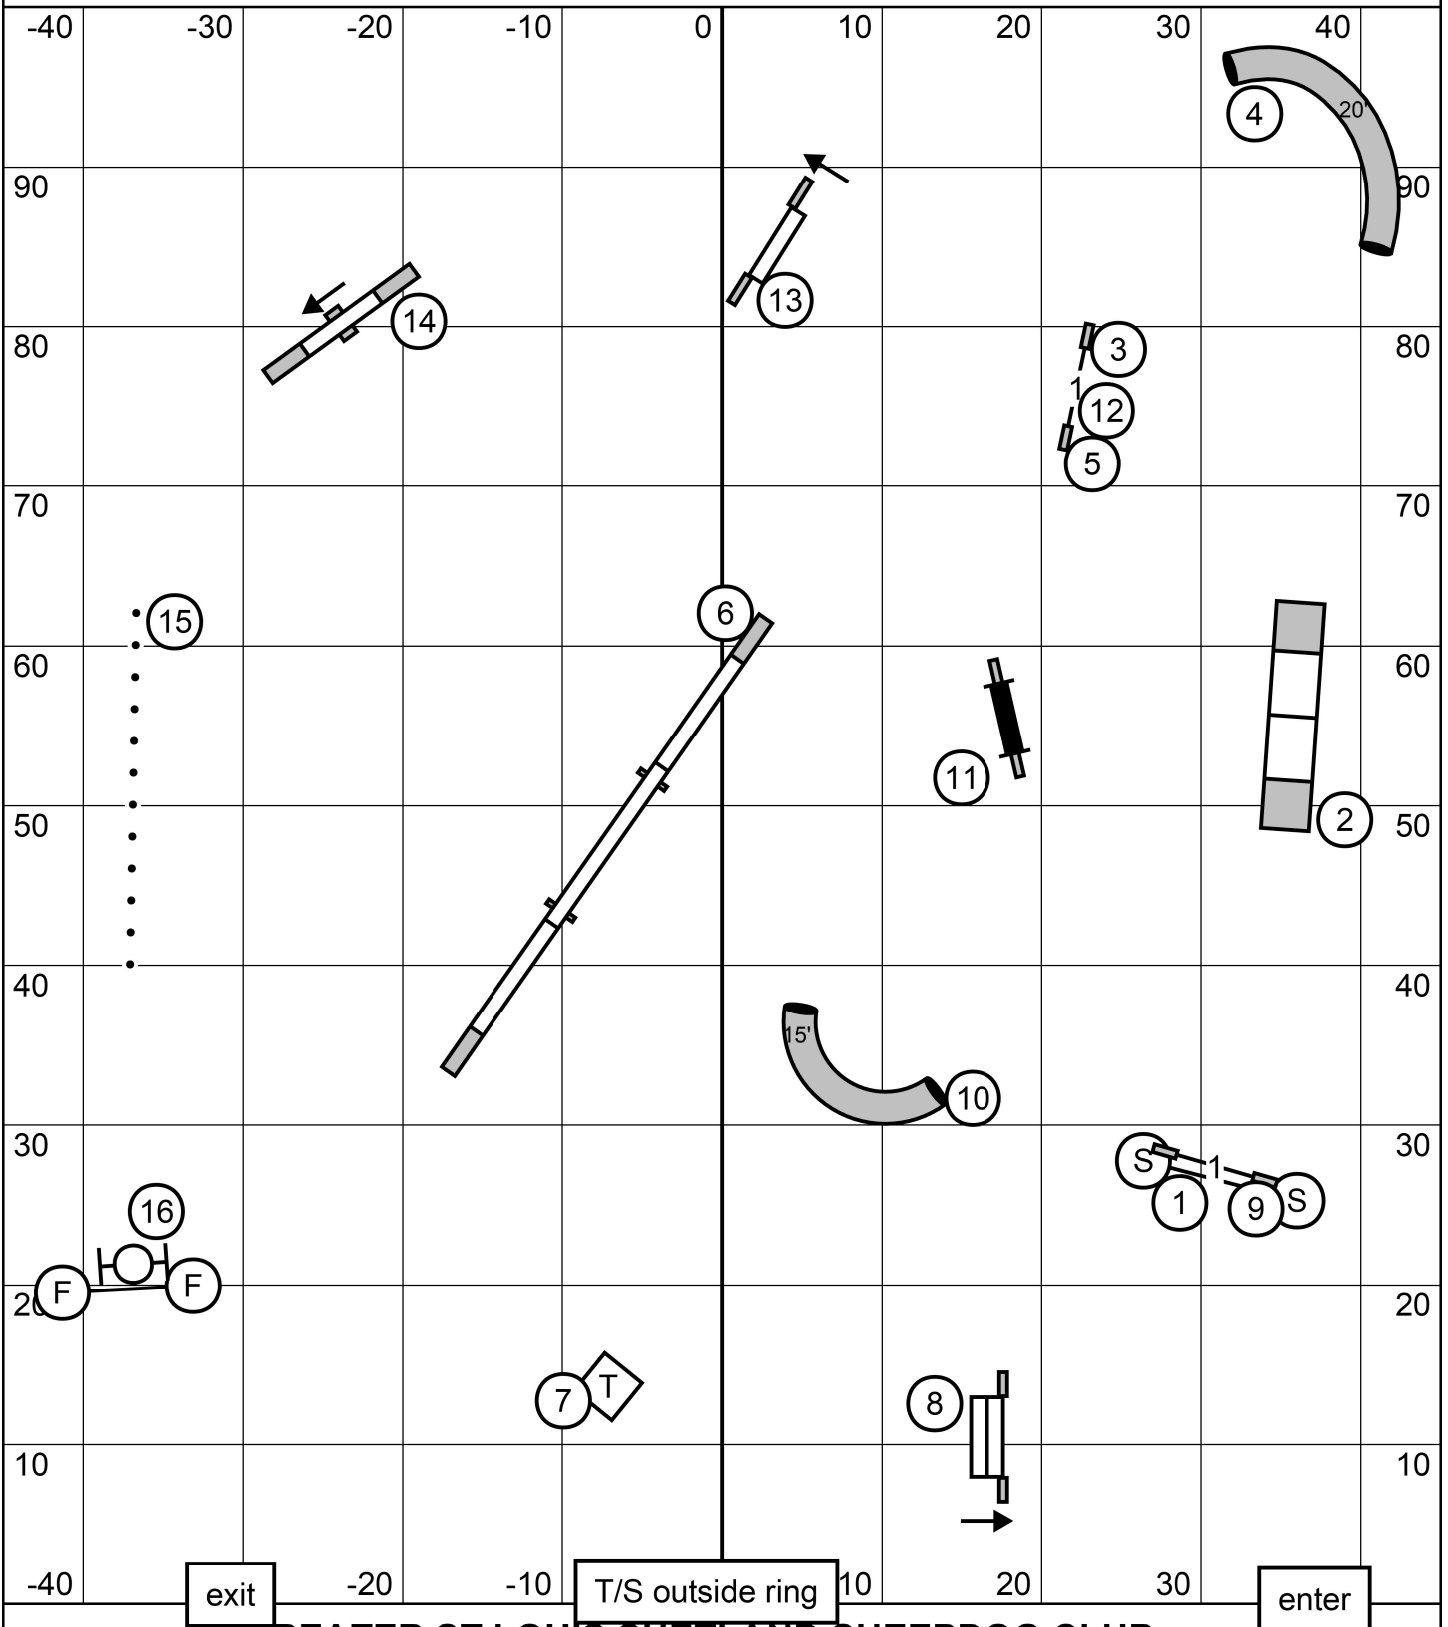

EXCELLENT/MASTER STANDARD

GREATER ST LOUIS SHETLAND SHEPDOG CLUB

* Wednesday, March 25, 2026 * Purina Farms * Gray Summit, MO*

* Excellent/Master Standard * Mary Mullen*

OPEN STANDARD

GREATER ST LOUIS SHETLAND SHEEPDOG CLUB

* Wednesday, March 25, 2026 * Purina Farms * Gray Summit, MO*

* Open Standard * Mary Mullen*

NOVICE STANDARD

GREATER ST LOUIS SHETLAND SHEEPDOG CLUB

* Wednesday, March 25, 2026 * Purina Farms * Gray Summit, MO*