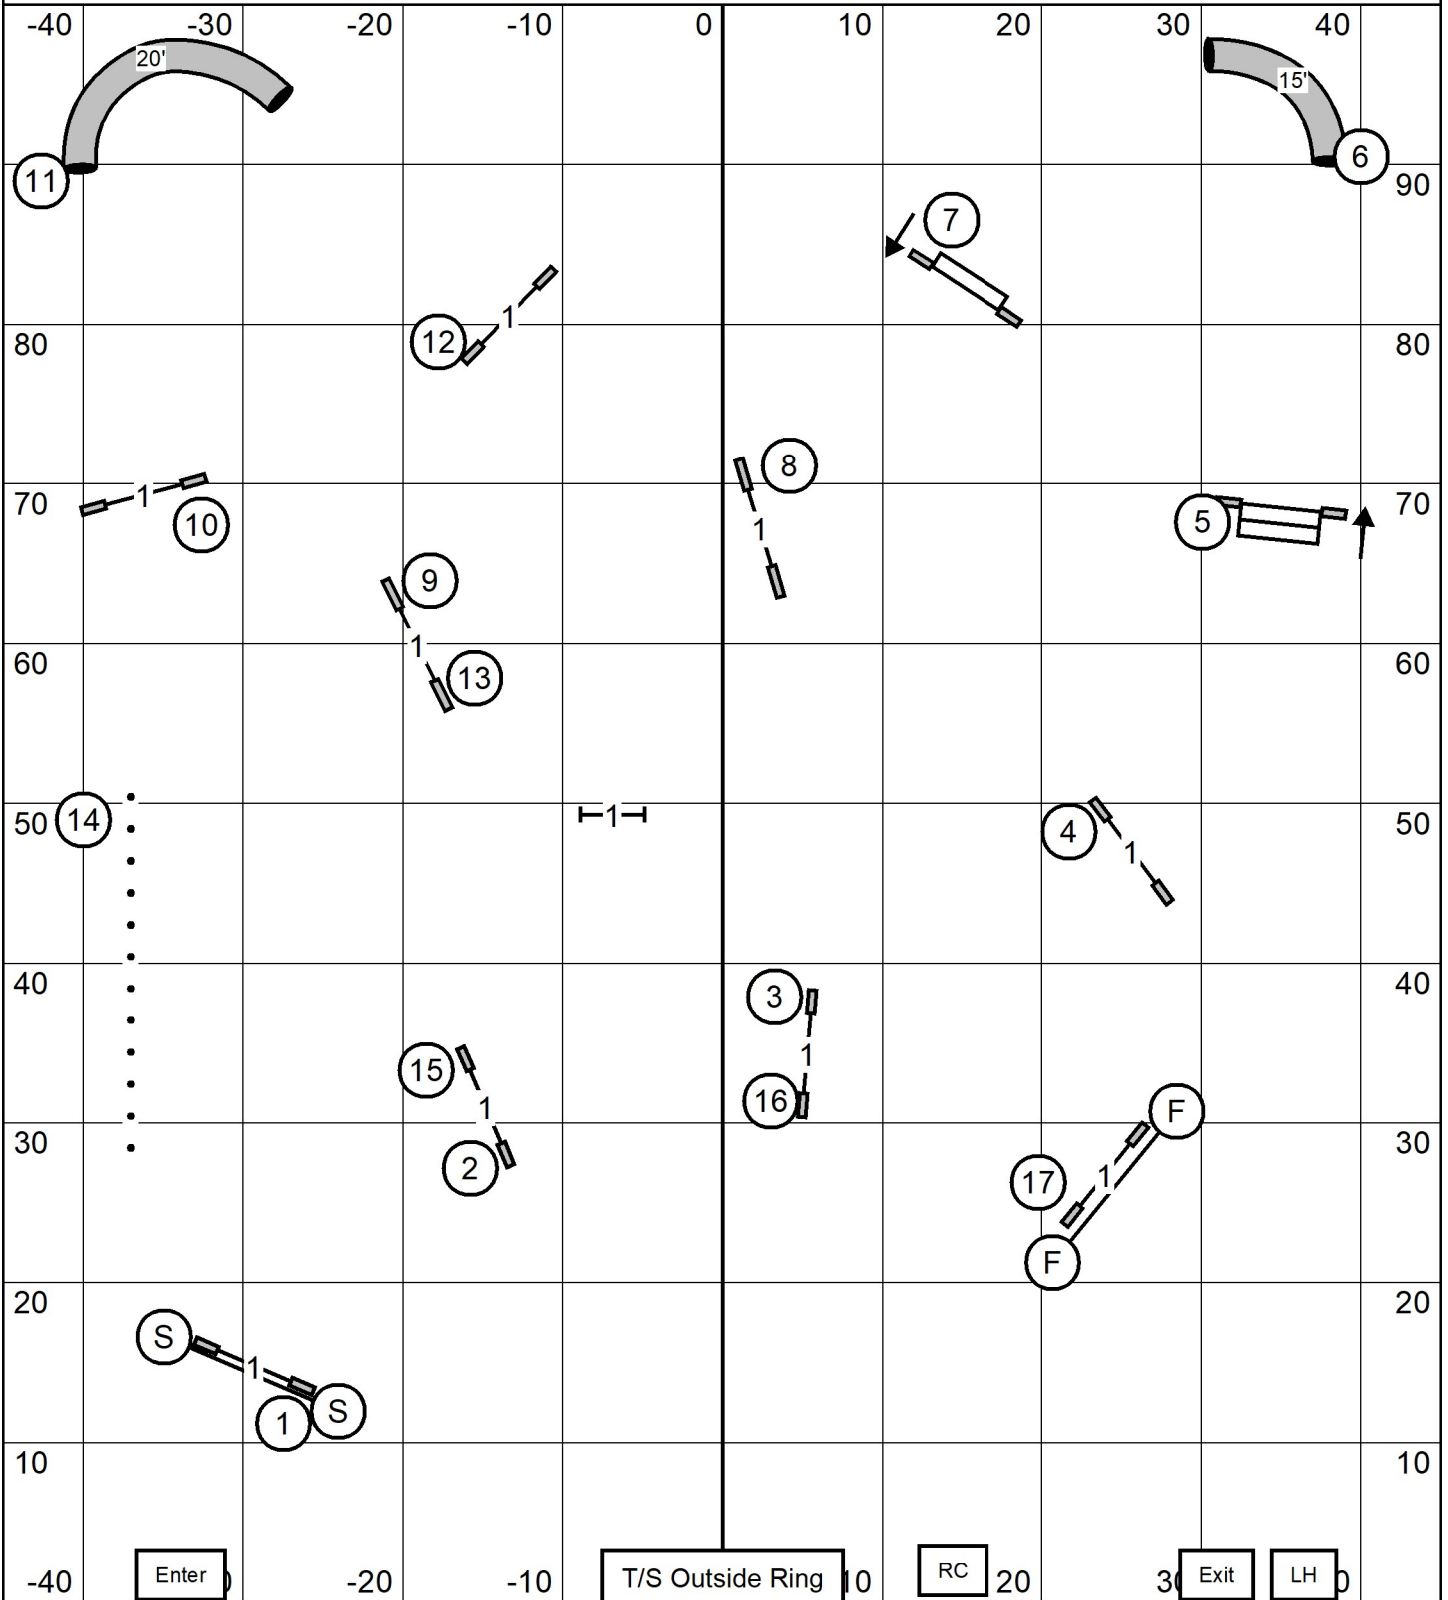

OPEN JWW

Greater St Louis Shetland Sheepdog Club

Wednesday, March 25, 2026 * Gray Summit, Mo. (Purina Farms)

Open JWW * Rick Mullen