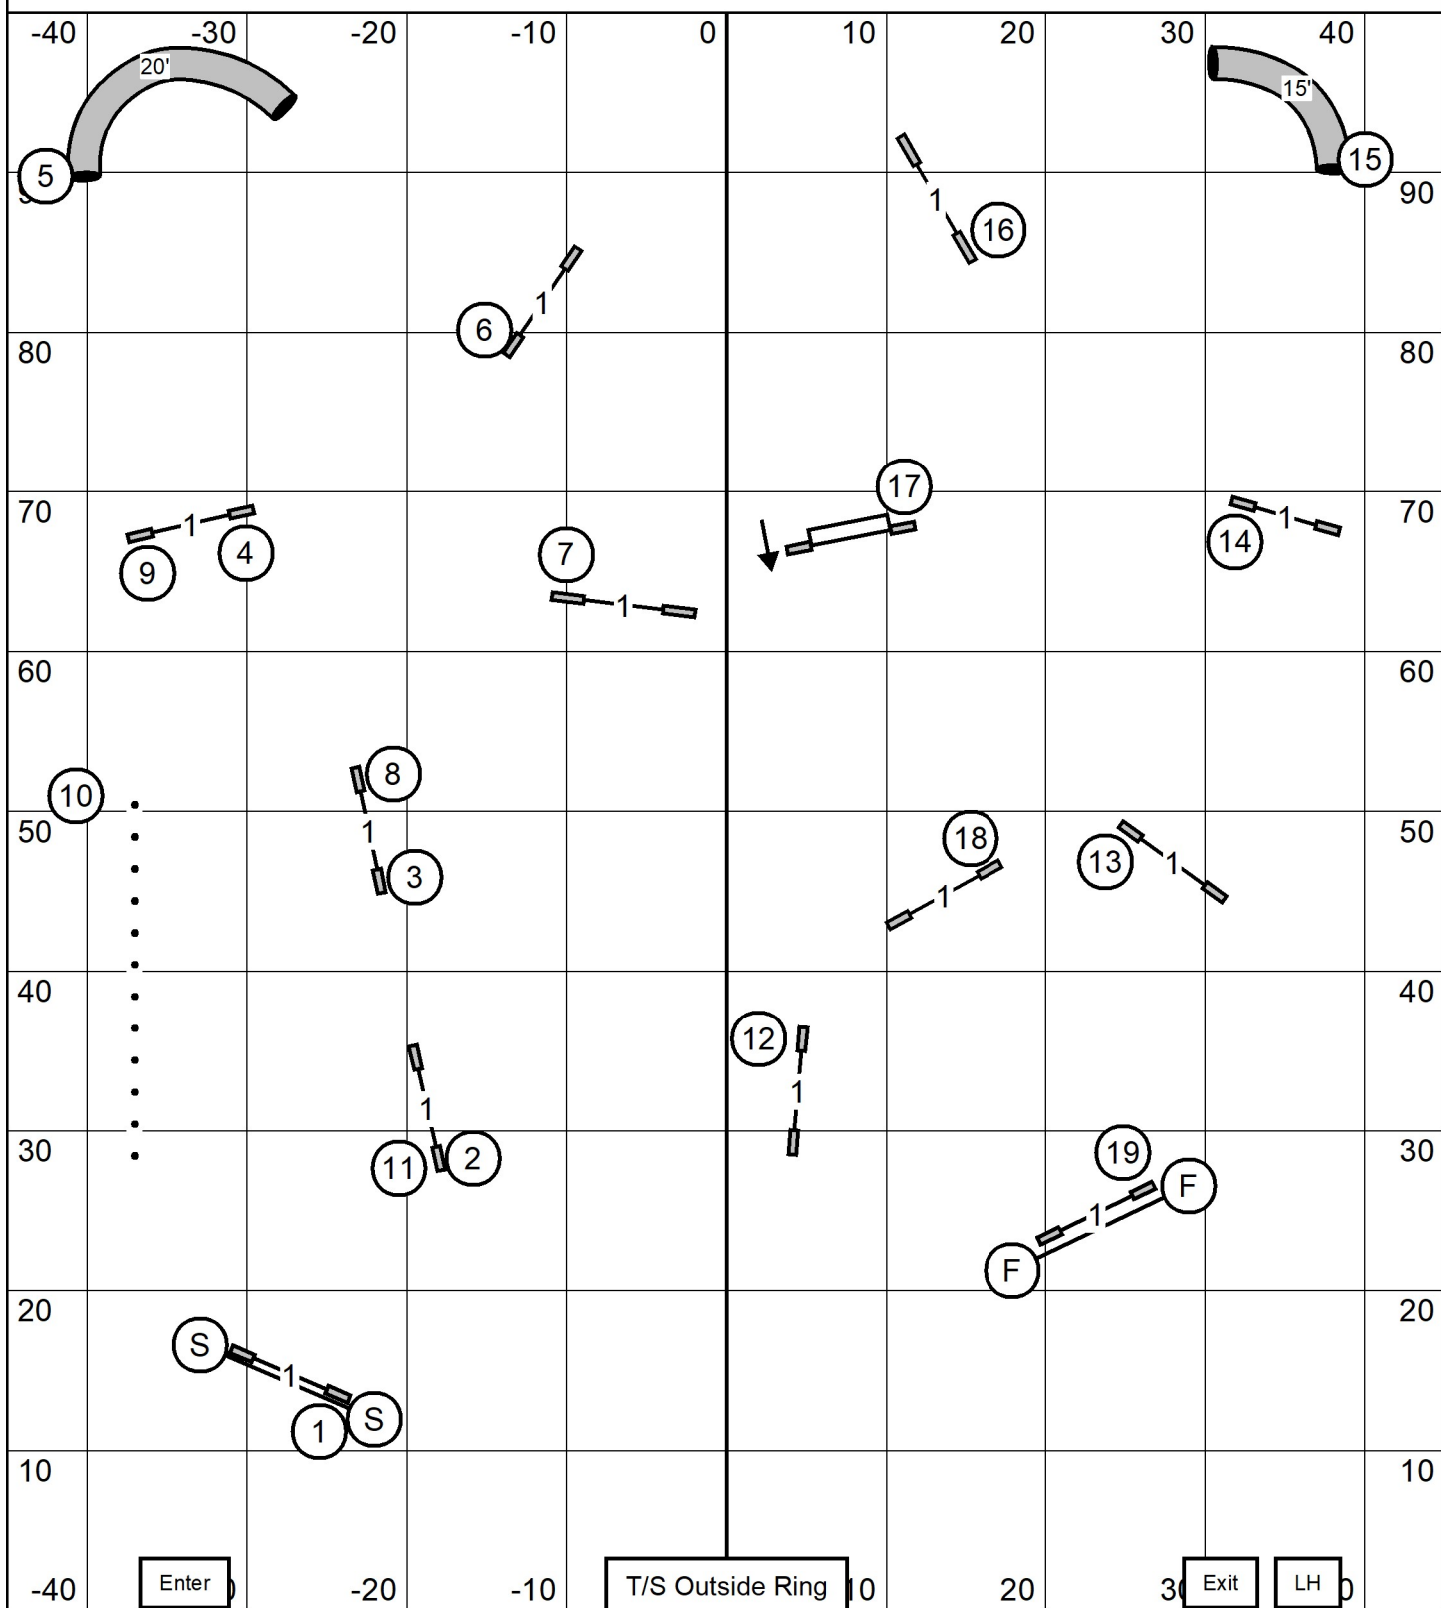

PREMIER JWW

Greater St Louis Shetland Sheepdog Club

Wednesday, March 25, 2026 * Gray Summit, Mo. (Purina Farms)

Premier JWW * Rick Mullen