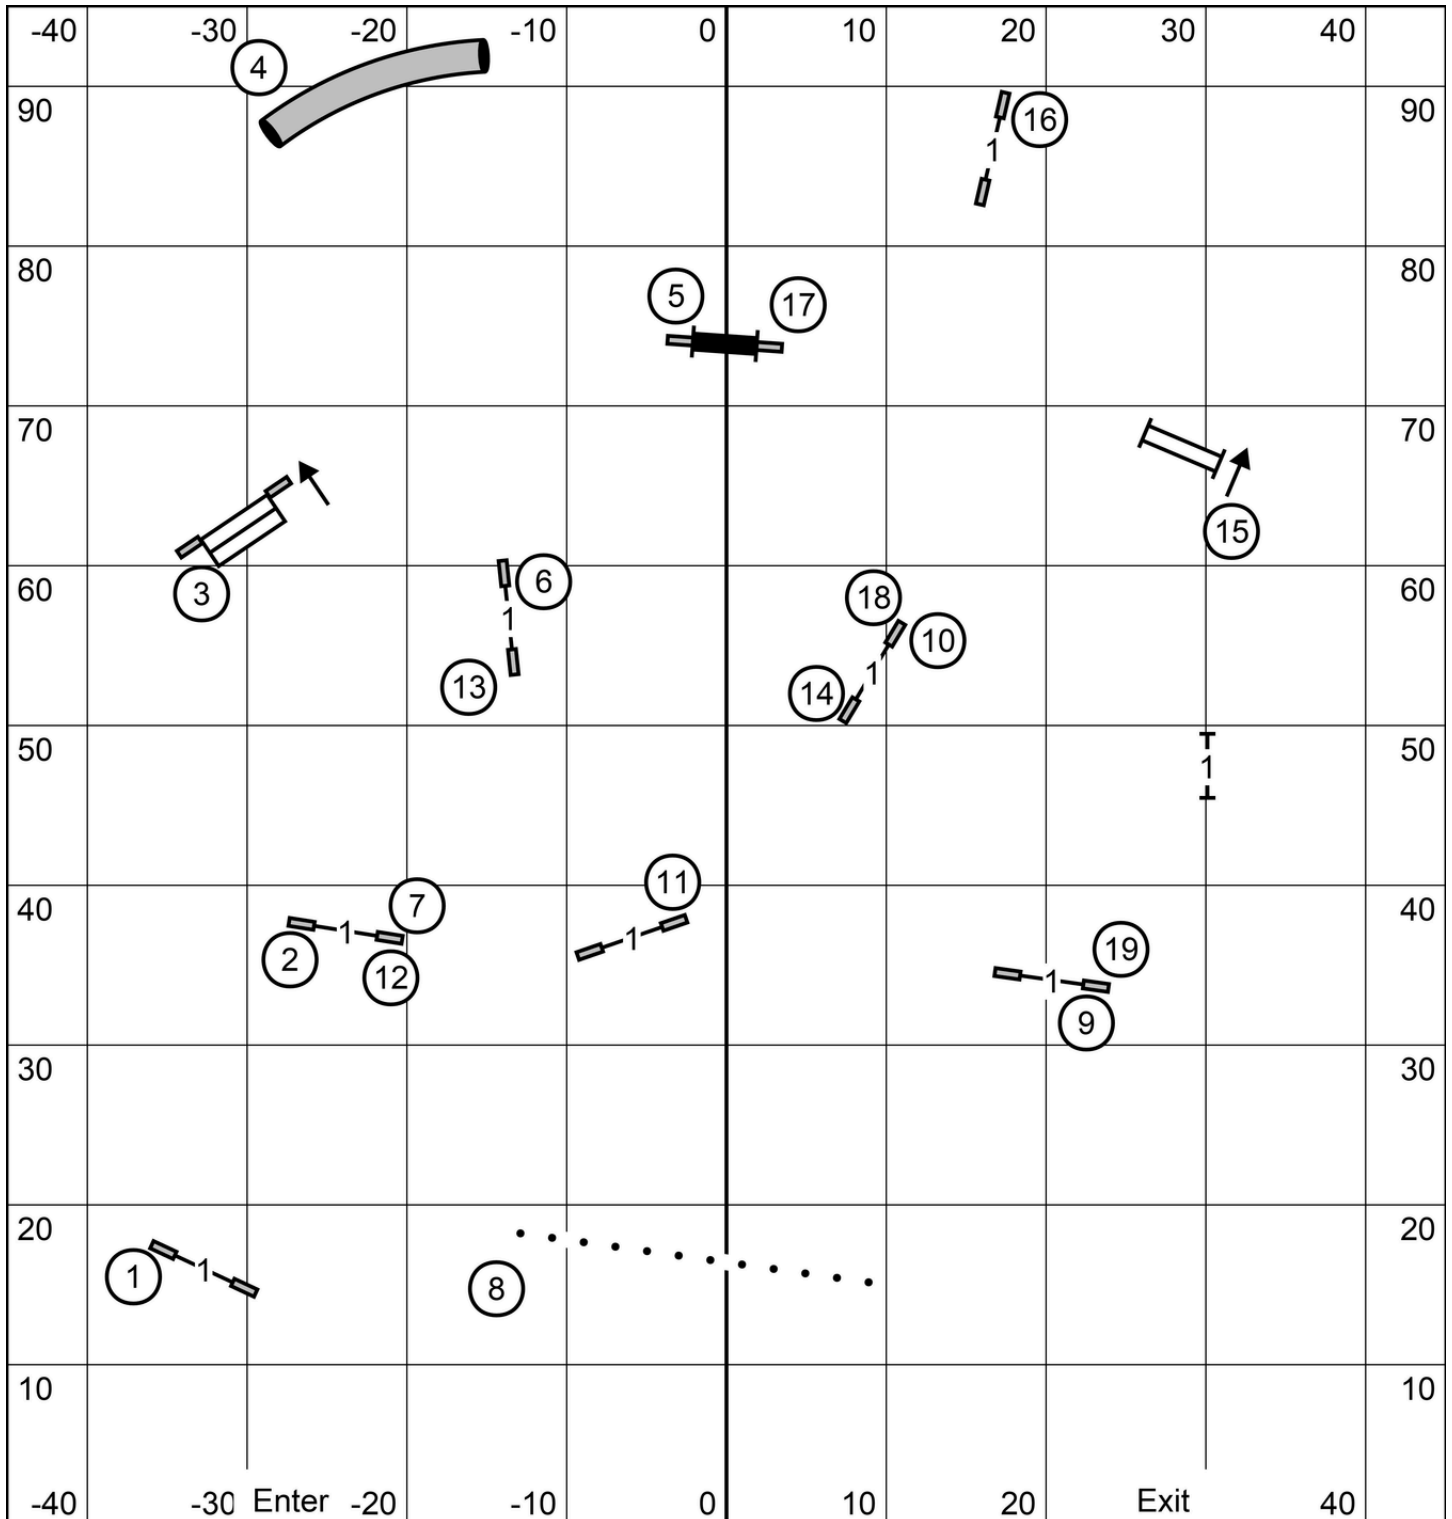

Premier Jumpers with Weaves
 Capitol Canine Training Club of Springfield, IL
 Saturday, 18 April 2026
 Judge: Graham Løken

8" -- Reg MCT	50s	4" P -- MCT	55s
12" --	48s	8" P --	53s
16" --	45s	12" P --	50s
20" / 24" C --	42s	16" P --	47s
24" --	46s	20" P --	51s