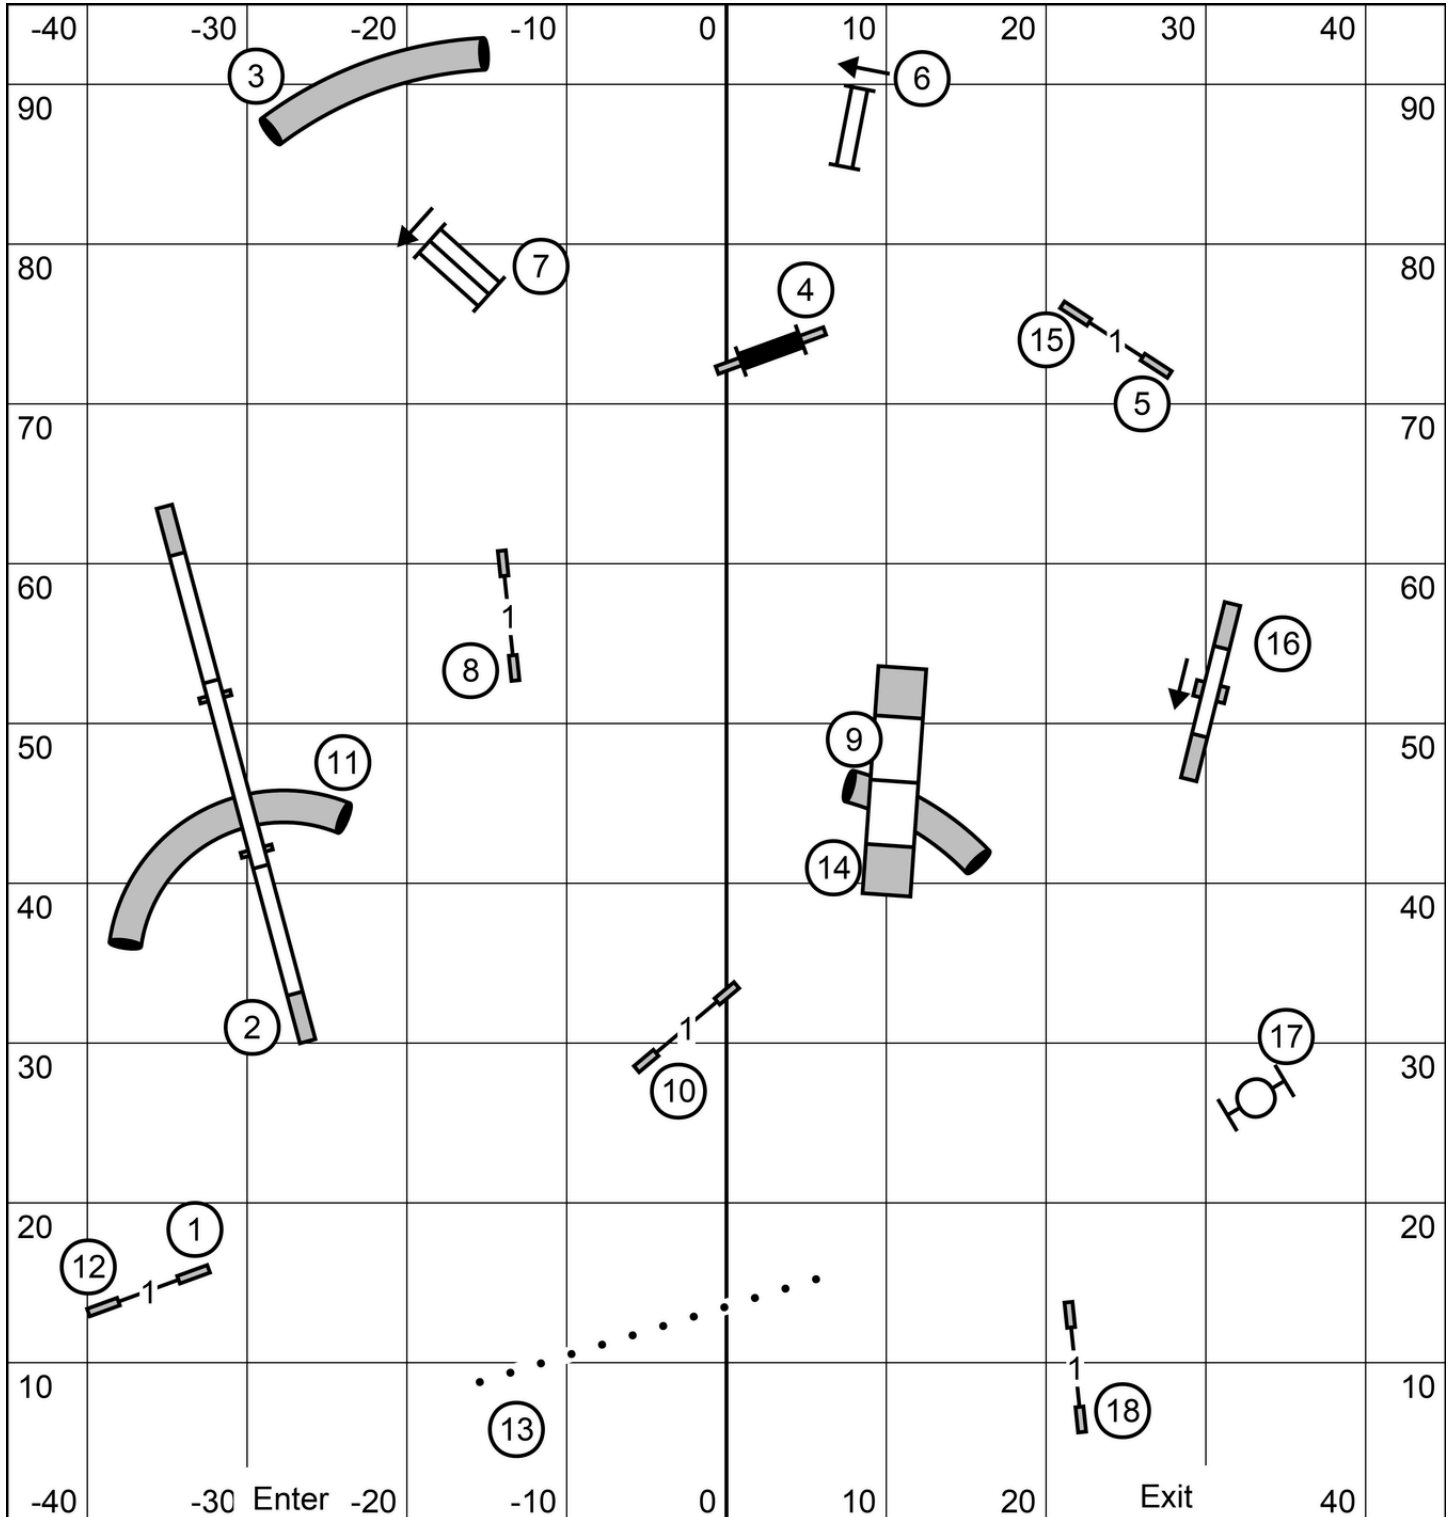

Excellent / Master Standard

Capitol Canine Training Club of Springfield, IL

Saturday, 18 April 2026

Judge: Graham Løken