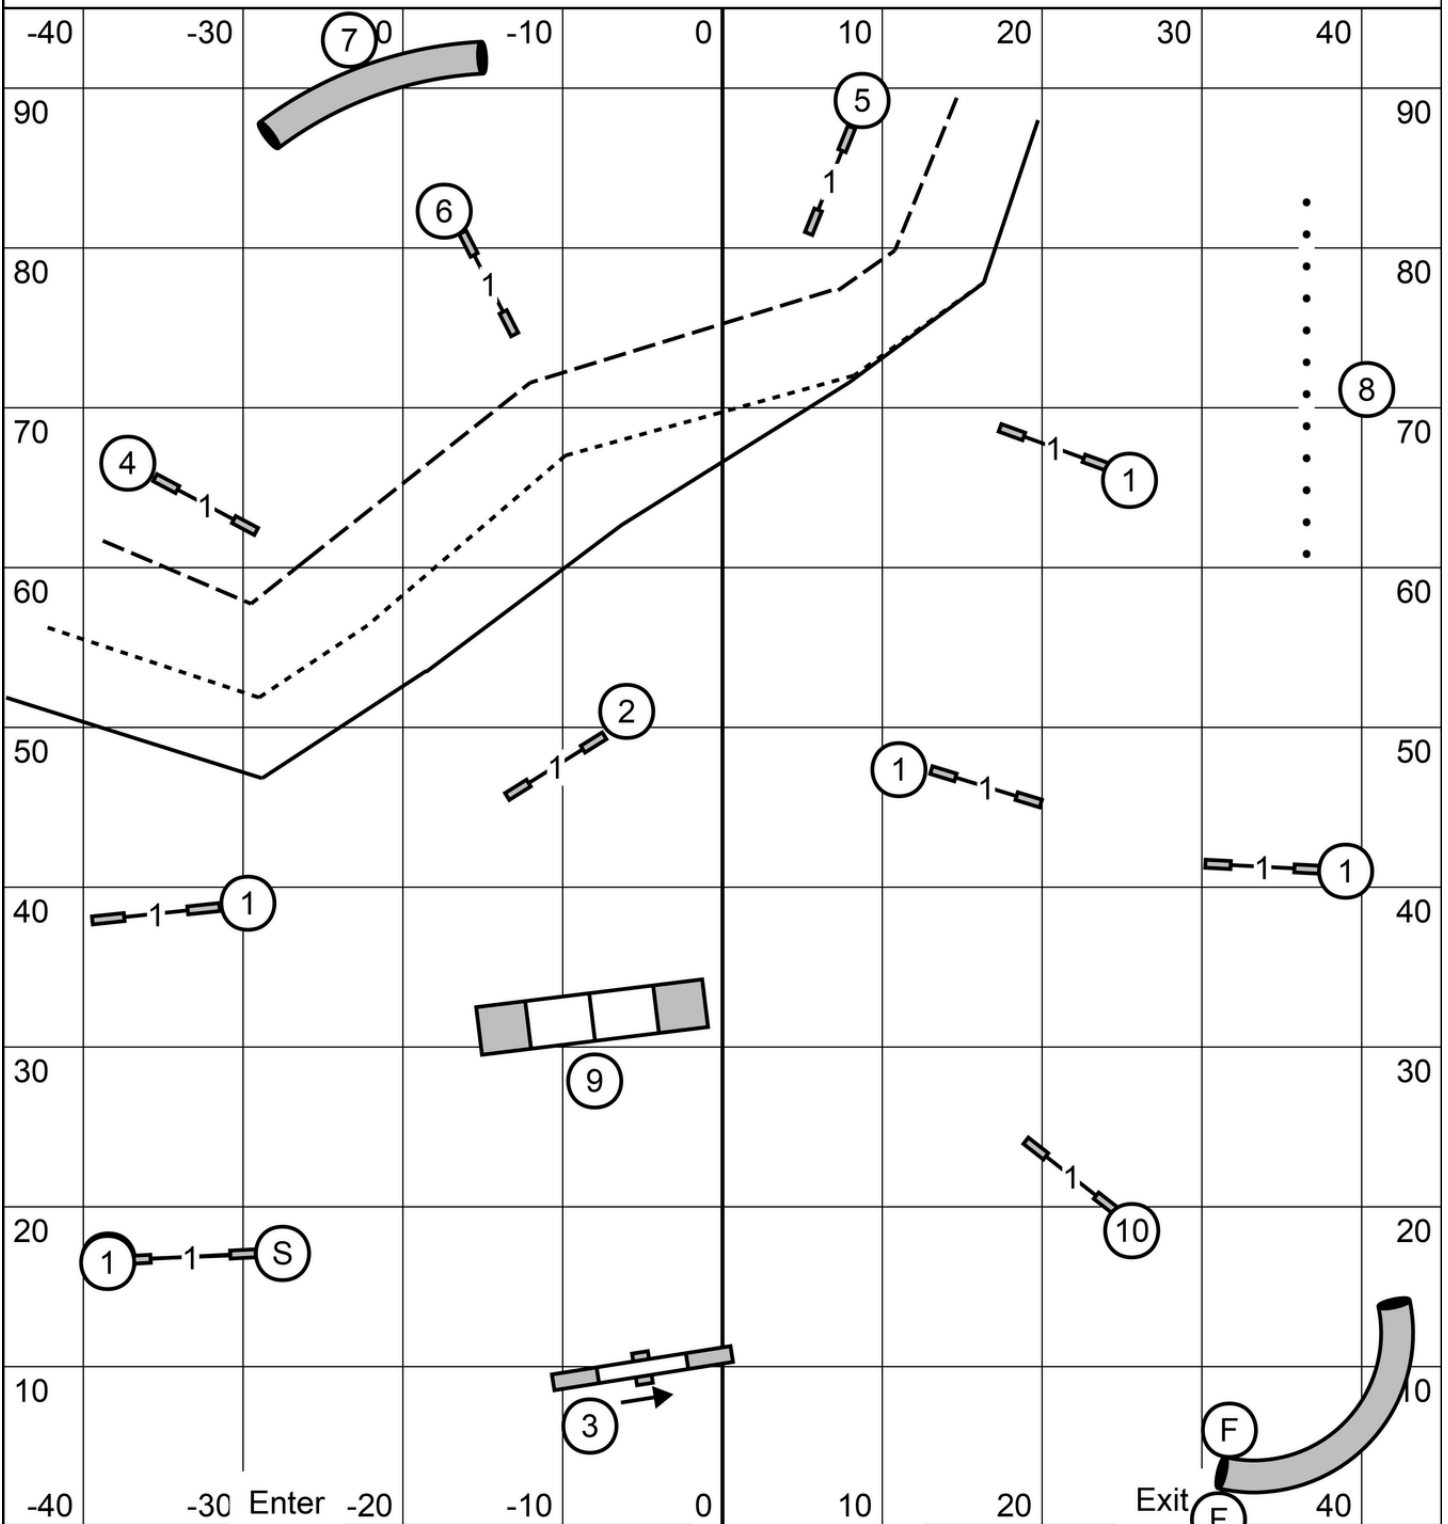

Exc/Mas: (4)(6)(5) or (5)(6)(4) in flow in flow
 Open: (5)(6) or (4)(6) in flow in flow
 Novice: (5)(6) or (4)(6) in flow in flow

FAST, All Levels
 Capitol Canine Training Club of Springfield, IL
 Saturday, 18 April 2026
 Judge: Graham Løken