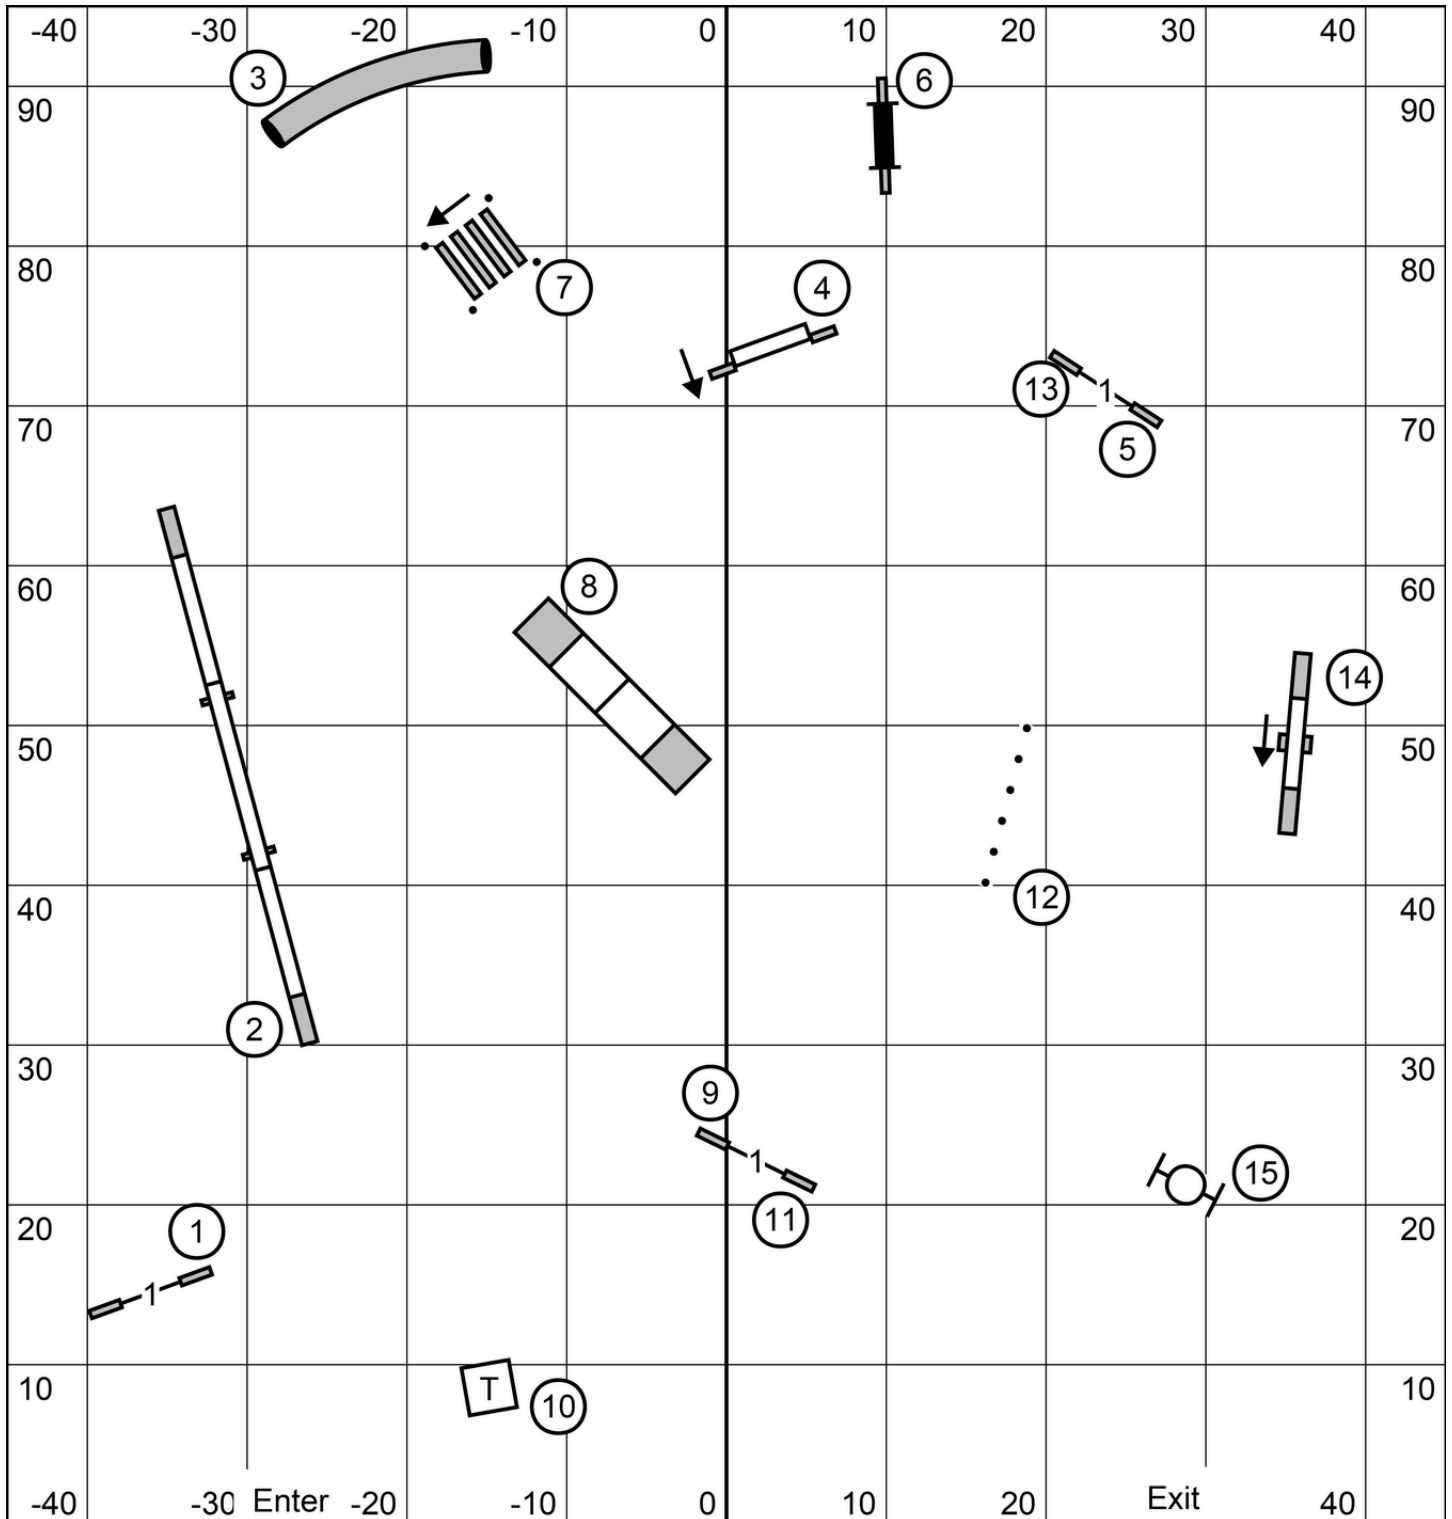

Novice Standard
Capitol Canine Training Club of Springfield, IL
Saturday, 18 April 2026
Judge: Graham Løken