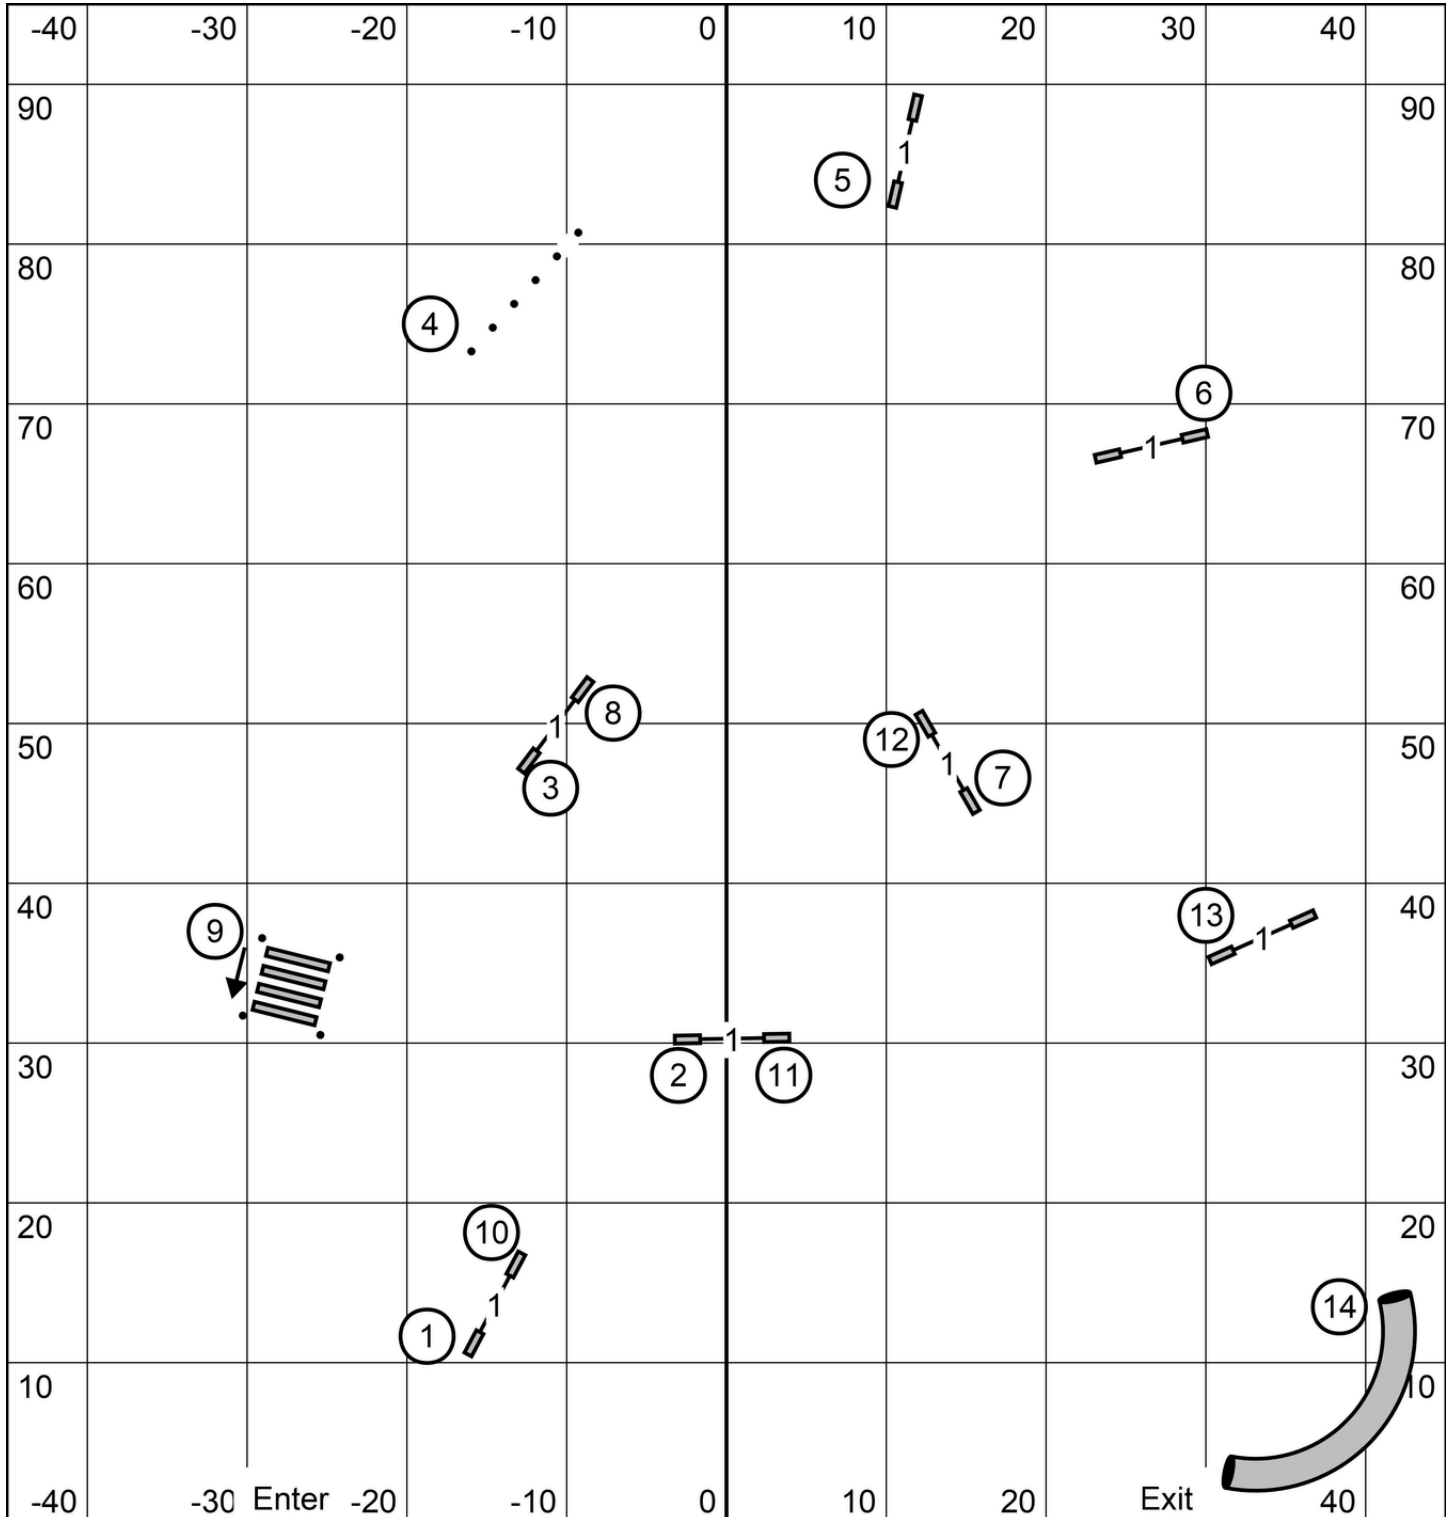

Novice Jumpers with Weaves
Capitol Canine Training Club of Springfield, IL
Saturday, 18 April 2026
Judge: Graham Løken