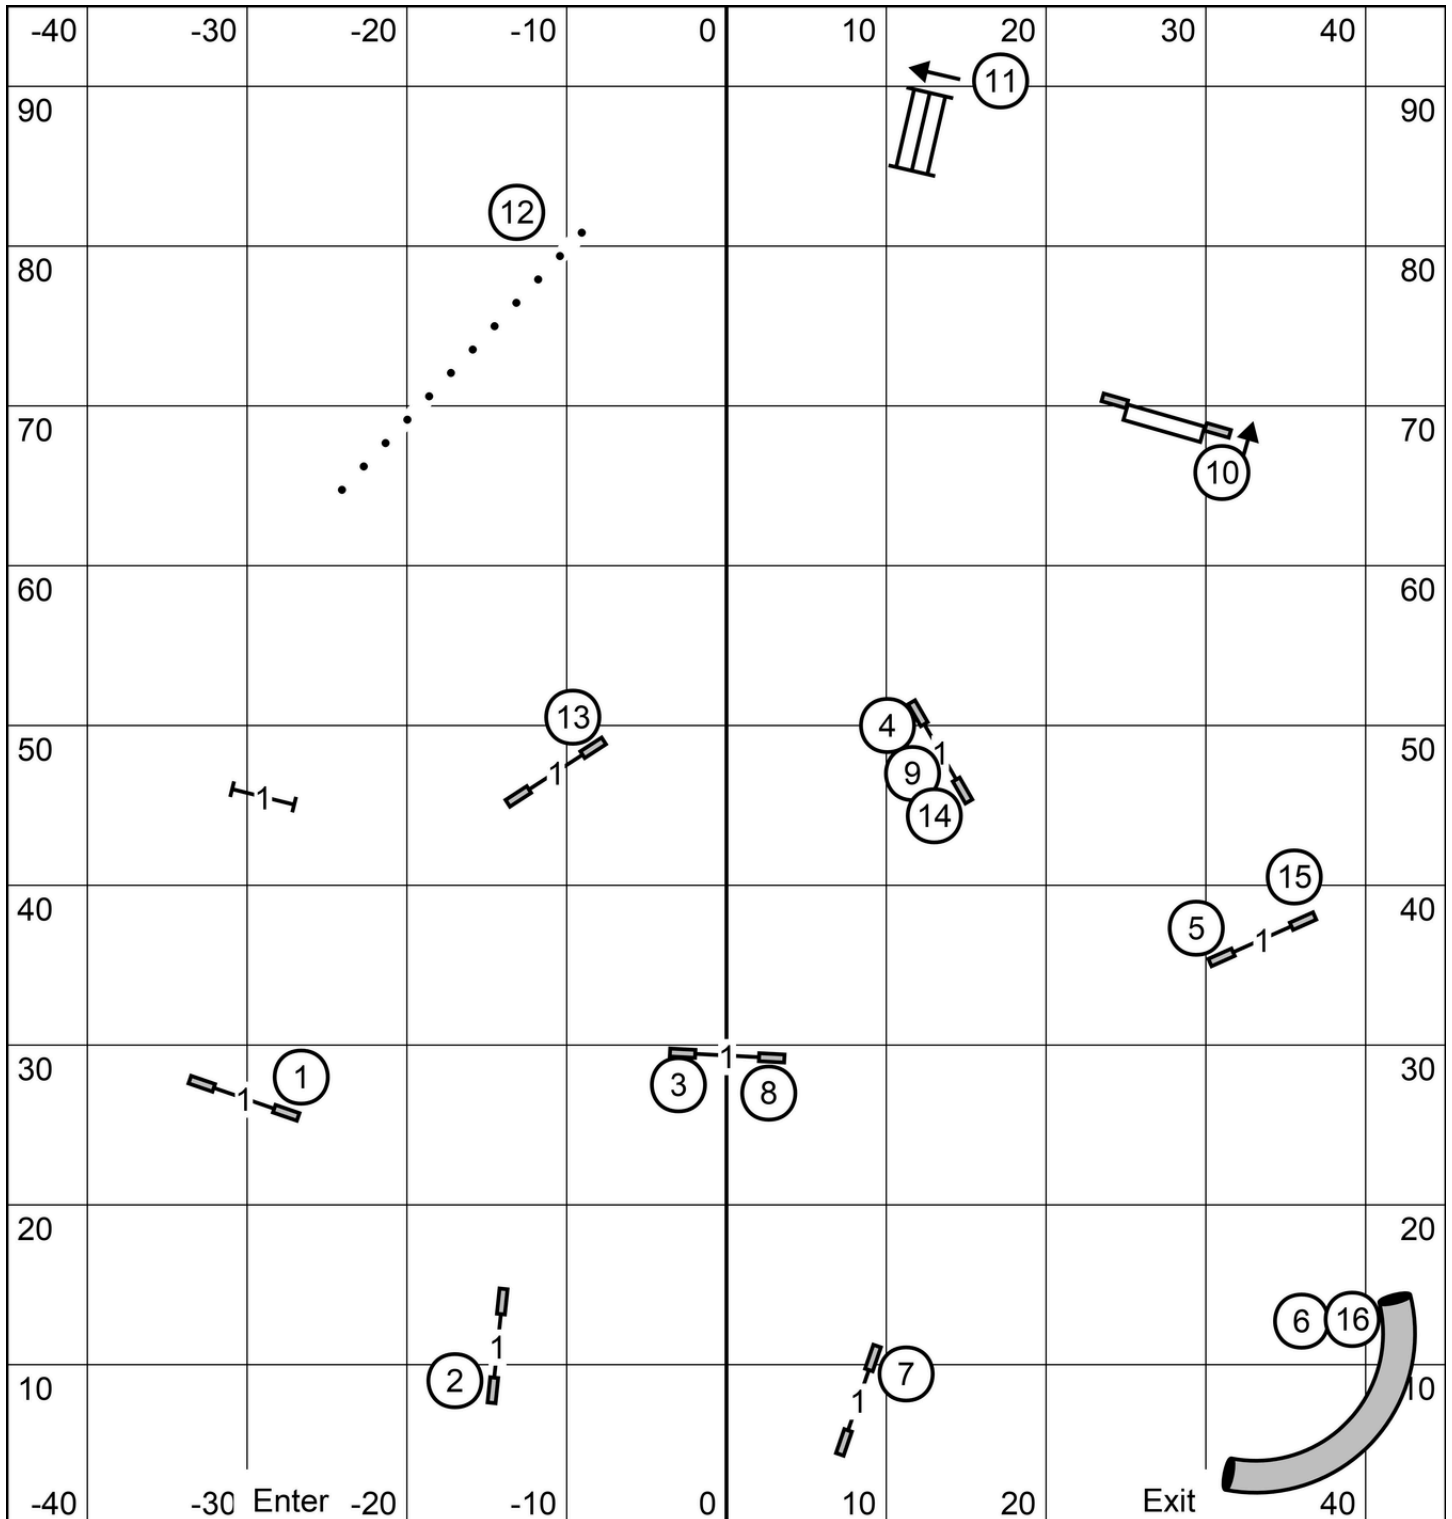

Open Jumpers with Weaves
Capitol Canine Training Club of Springfield, IL
Saturday, 18 April 2026
Judge: Graham Løken