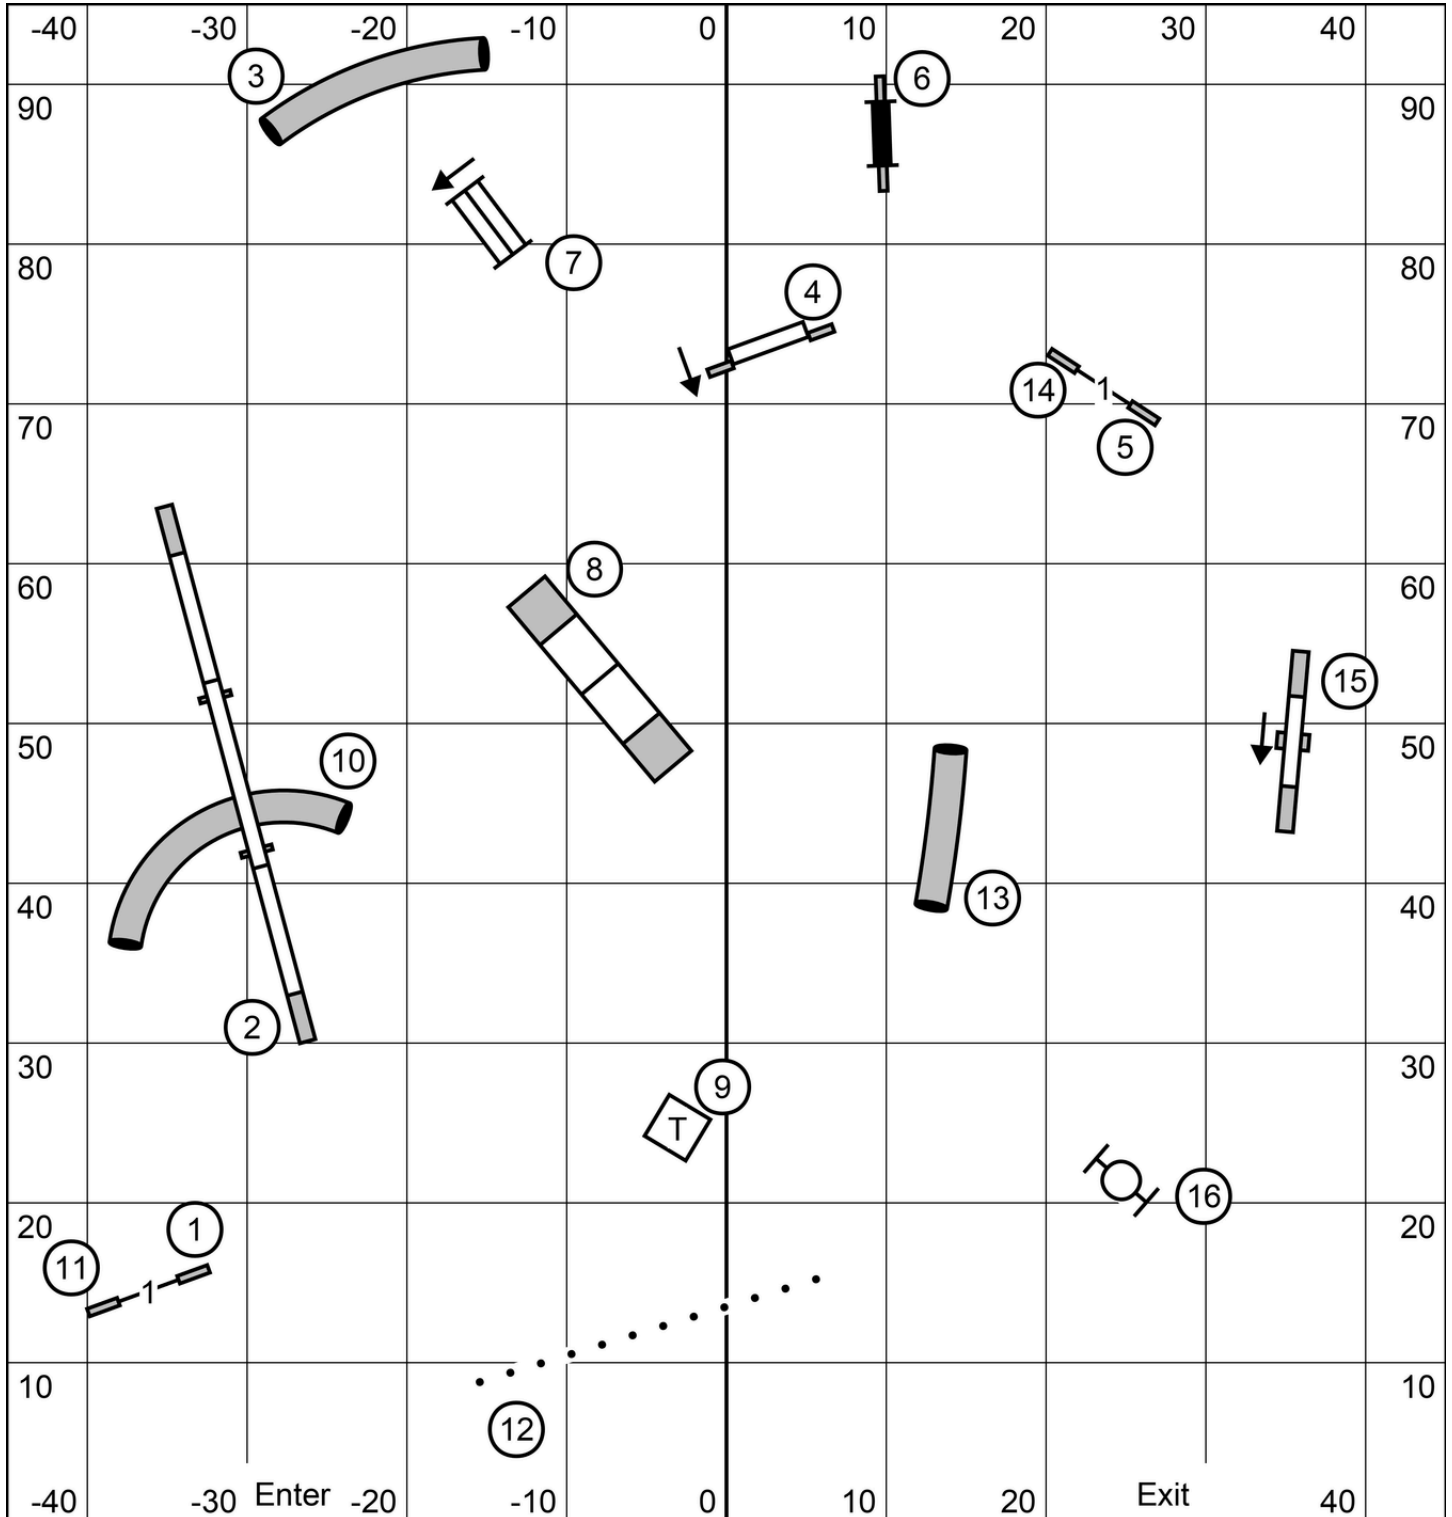

Open Standard
Capitol Canine Training Club of Springfield, IL
Saturday, 18 April 2026
Judge: Graham Løken