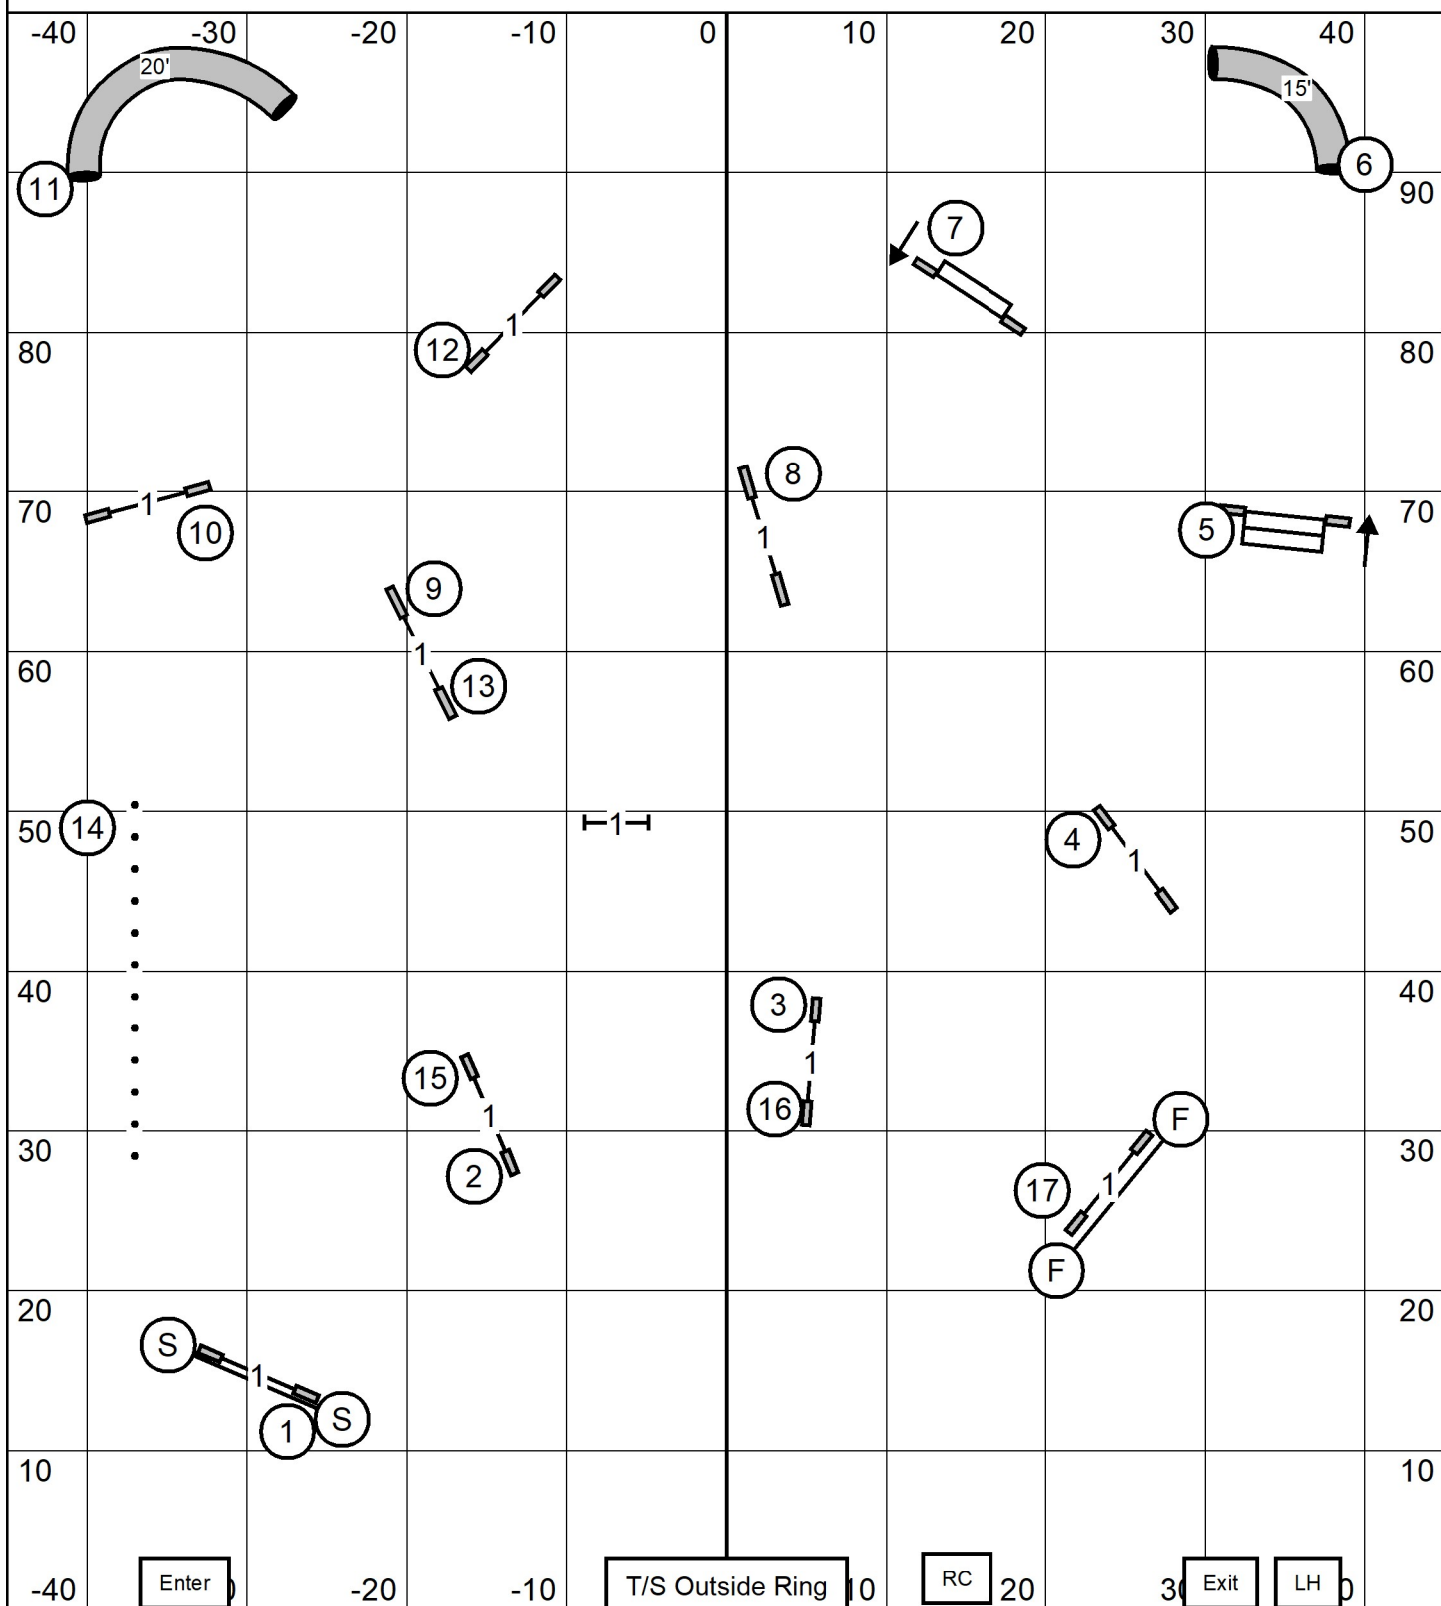

* Novice Standard * Mary Mullen*

NOVICE JWW

Greater St Louis Shetland Sheepdog Club

Wednesday, March 25, 2026 * Gray Summit, Mo. (Purina Farms)

Novice JWW * Rick Mullen

OPEN JWW

Greater St Louis Shetland Sheepdog Club