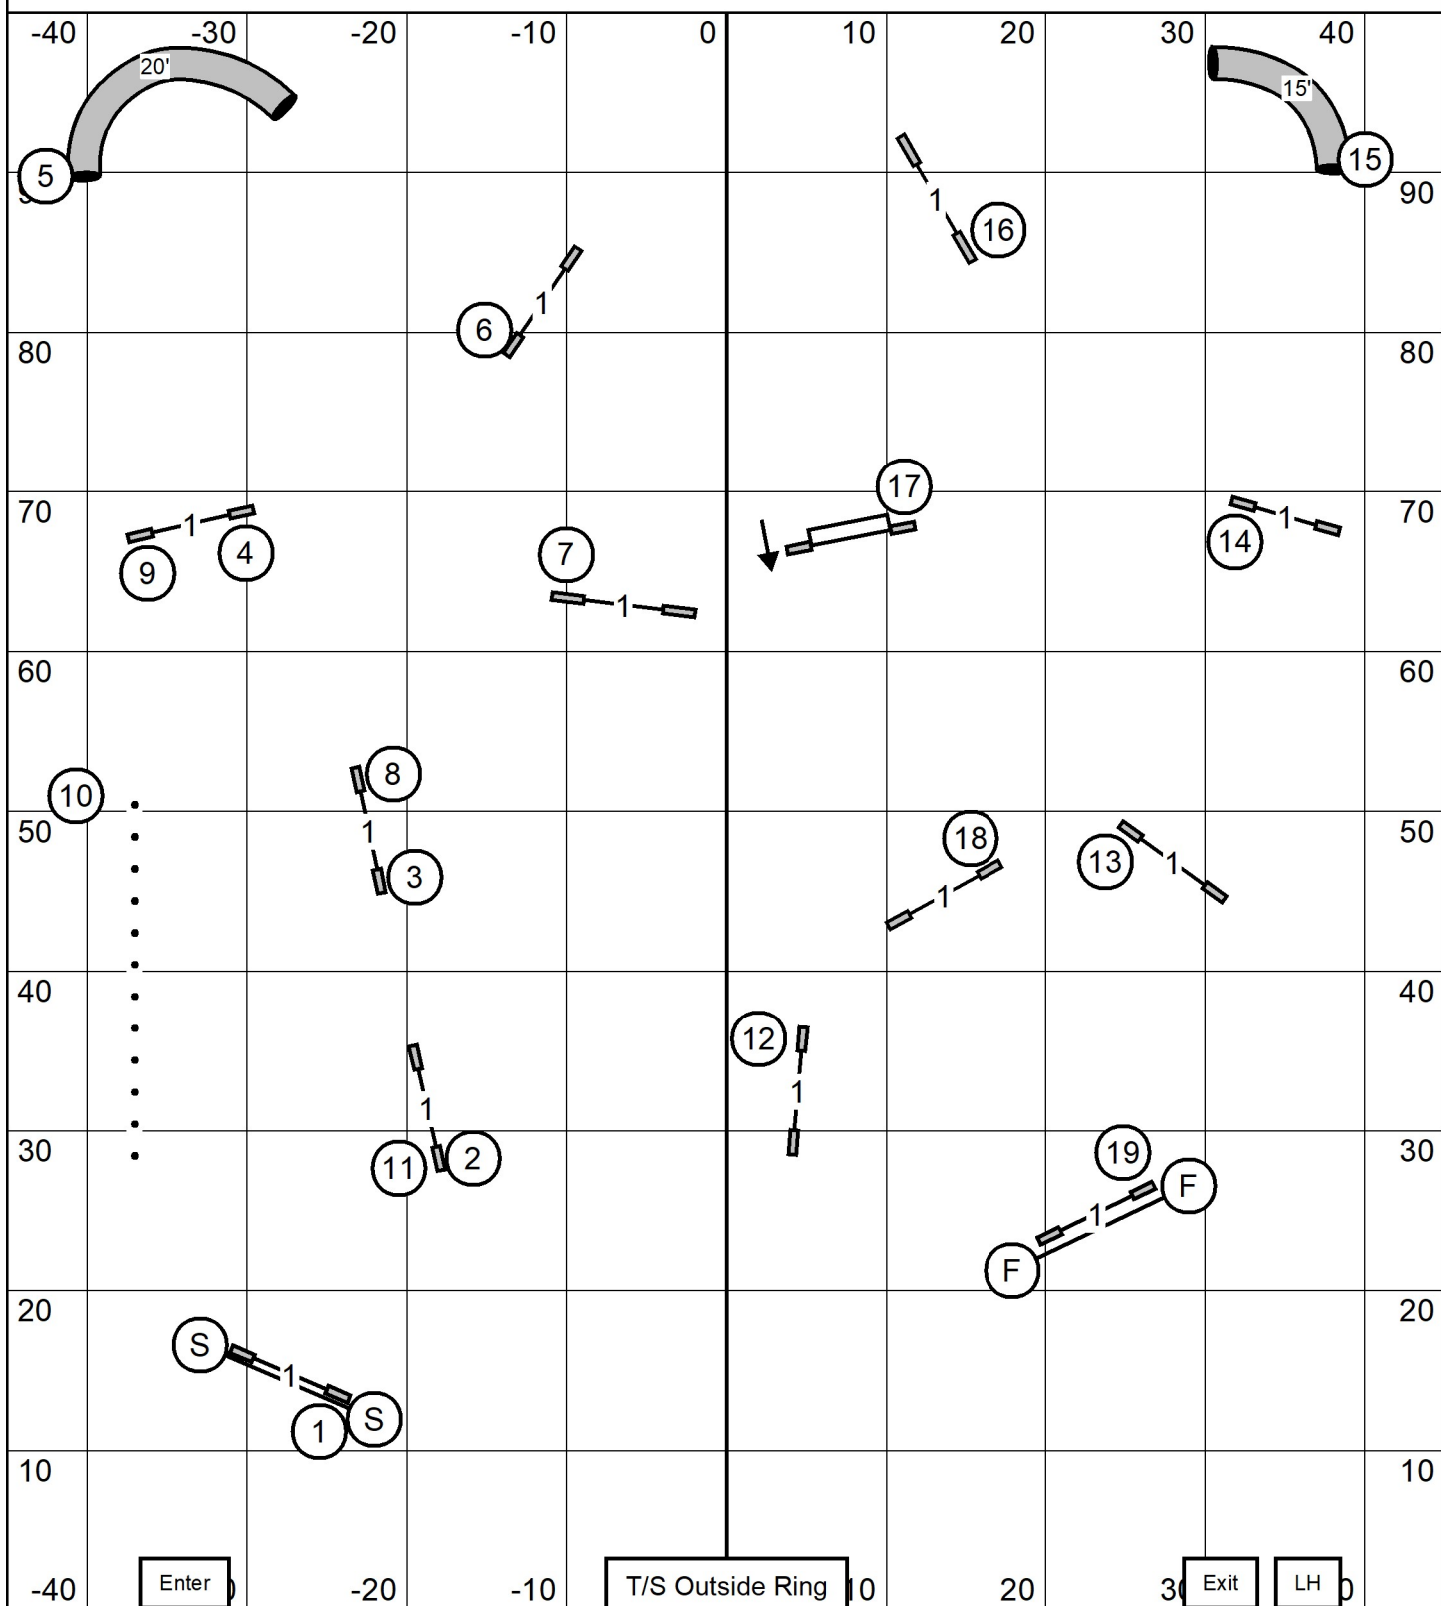

PREMIER JWW

Greater St Louis Shetland Sheepdog Club

Wednesday, March 25, 2026 * Gray Summit, Mo. (Purina Farms)

Premier JWW * Rick Mullen