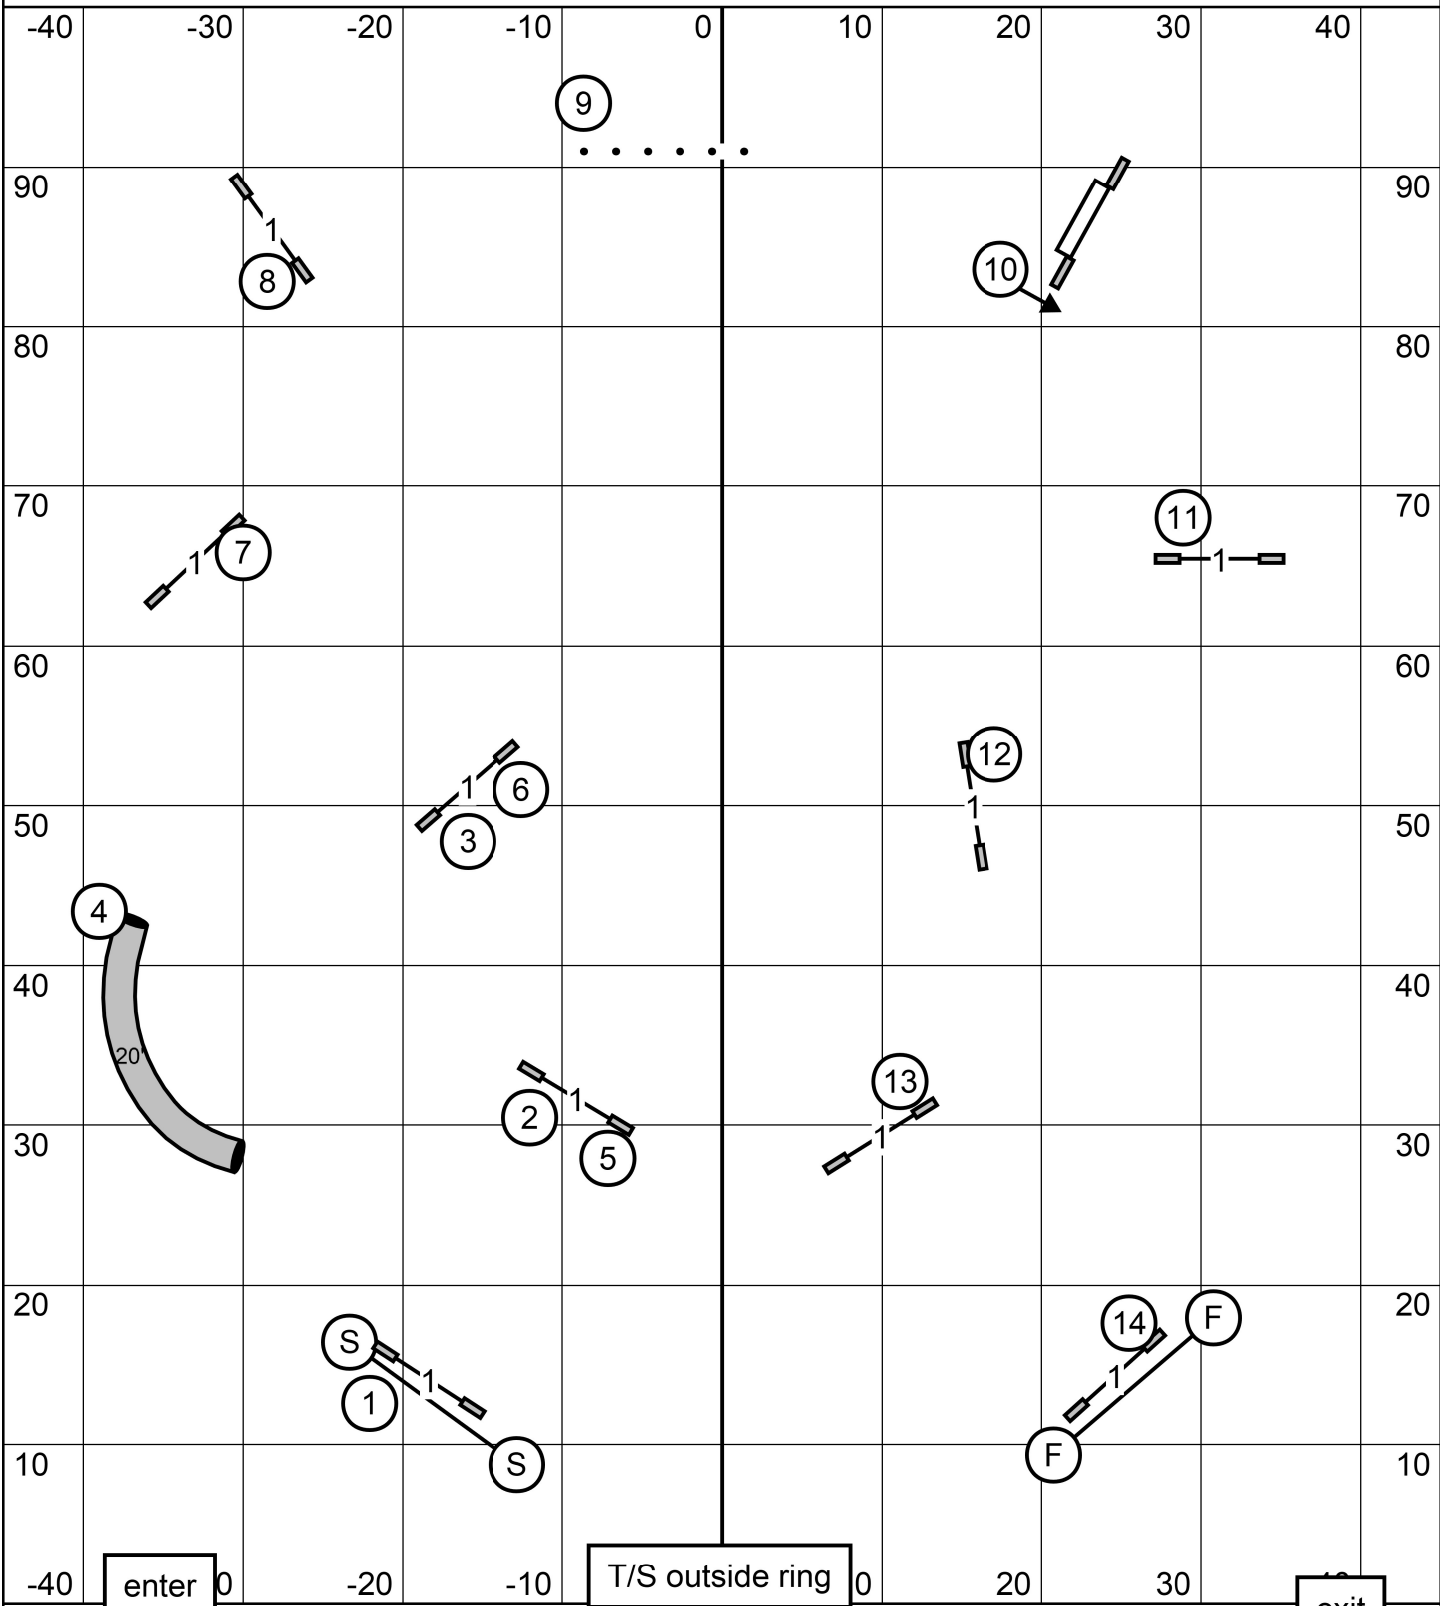

NOVICE JWW

GREATER ST LOUIS SHETLAND SHEEPDOG CLUB

* Thursday, March 26, 2026 * Purina Farms * Gray Summit, MO*

* Novice JWW * Mary Mullen*

X/M bonus (6)(5)(4) success = 35 points
 25 additional points needed