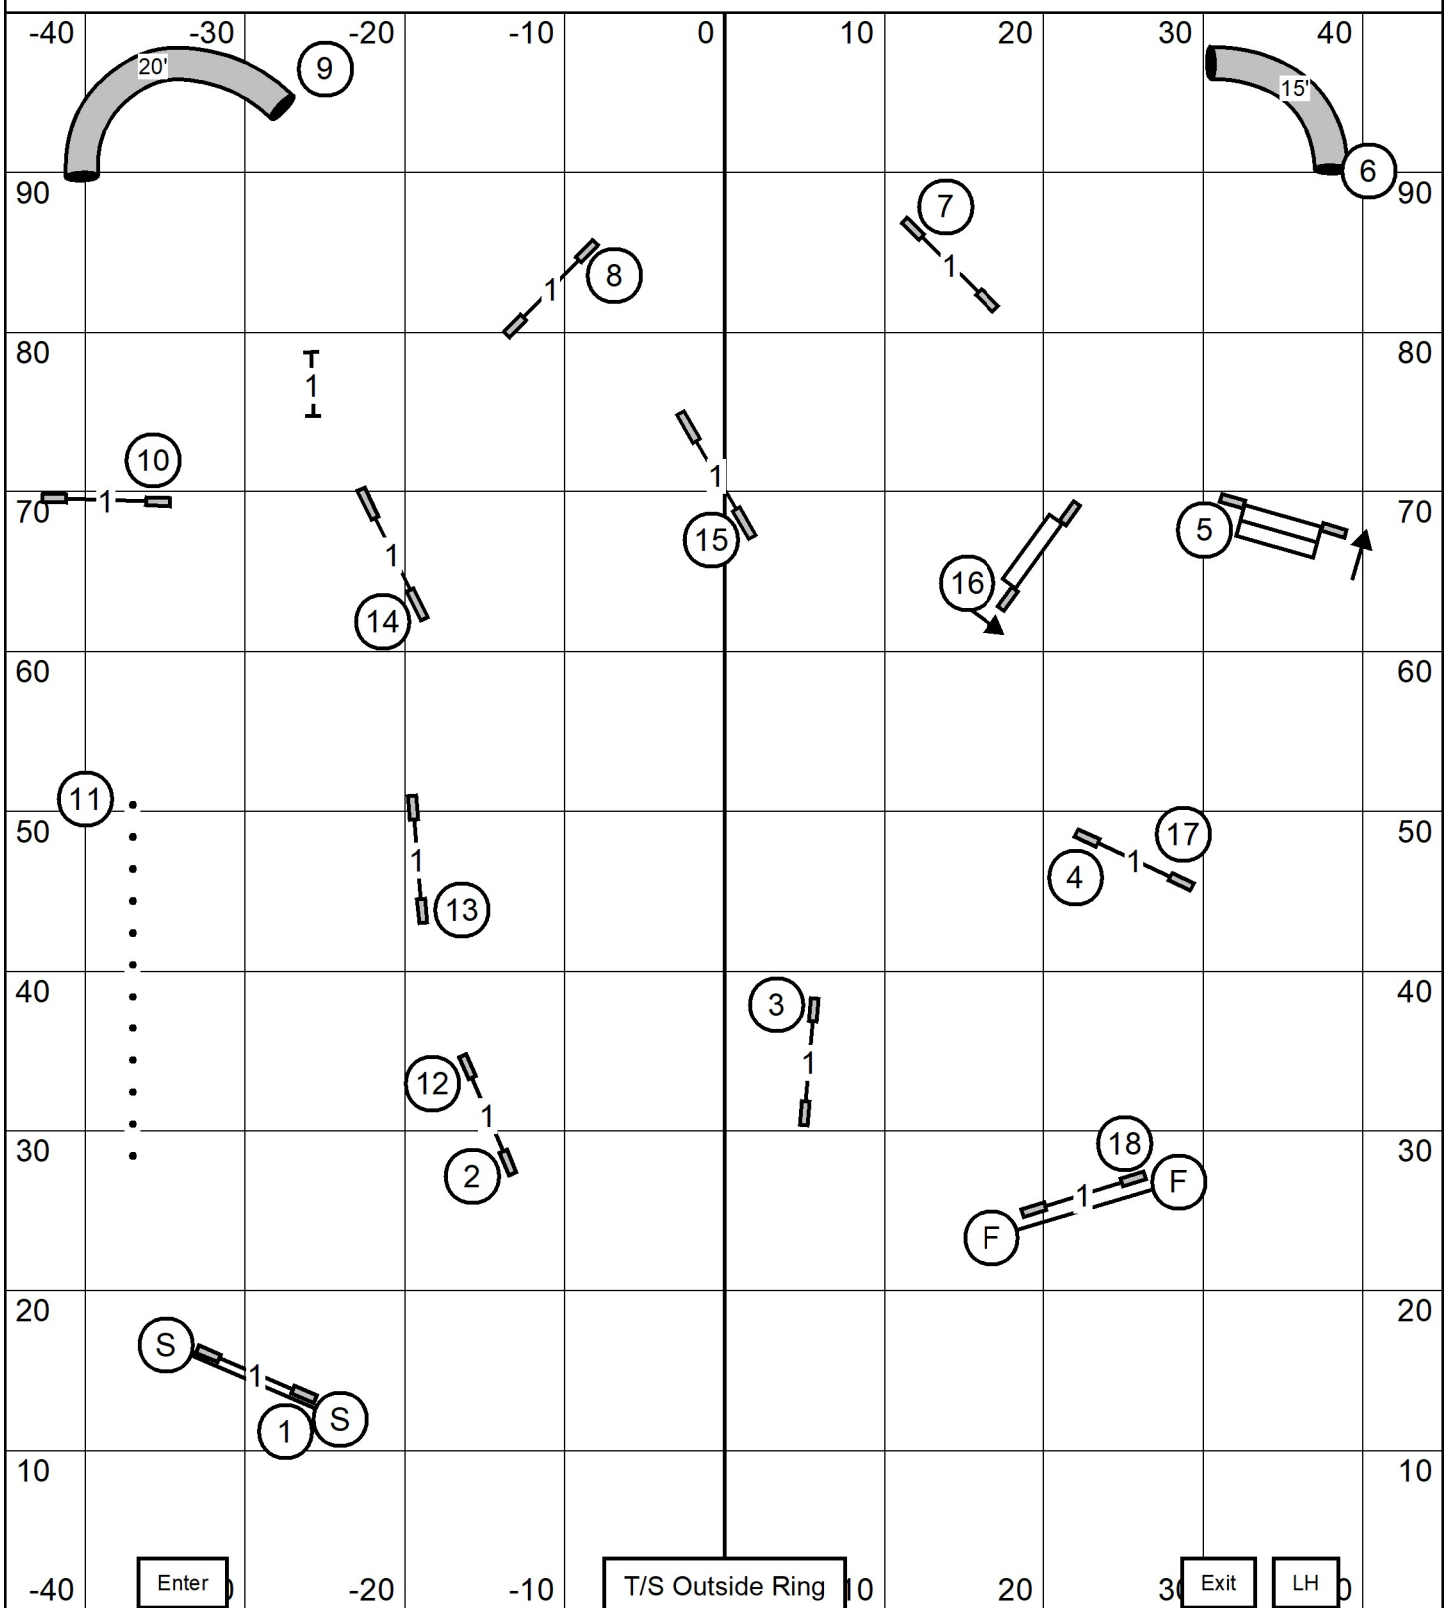

EXCELLENT/MASTER JWW

Greater St Louis Shetland Sheepdog Club

Wednesday, March 25, 2026 * Gray Summit, Mo. (Purina Farms)

Excellent/Master JWW * Rick Mullen