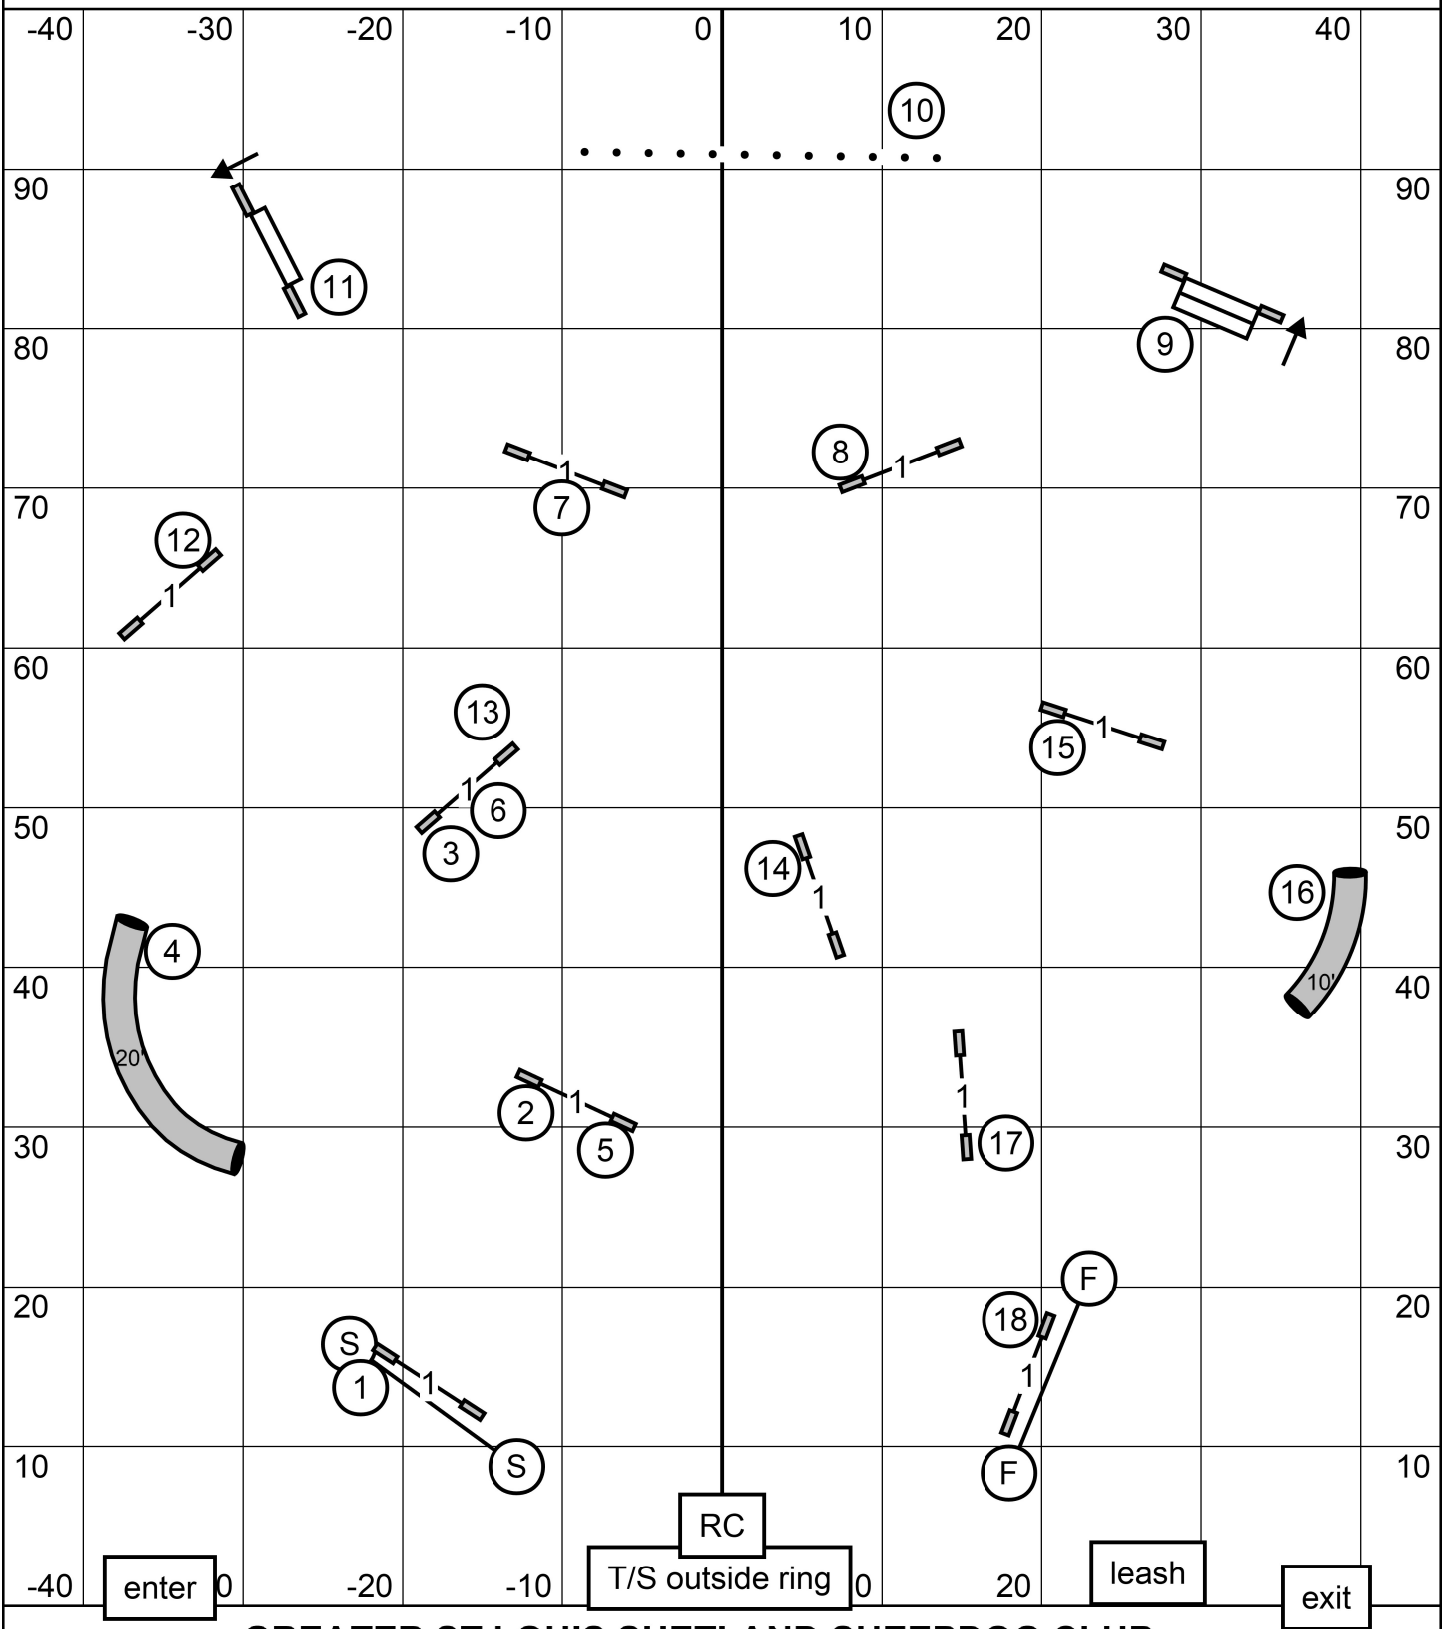

EXCELLENT/MASTER JWW

GREATER ST LOUIS SHETLAND SHEPDOG CLUB

* Thursday, March 26, 2026 * Purina Farms * Gray Summit, MO*

* Excellent/Master JWW * Mary Mullen*