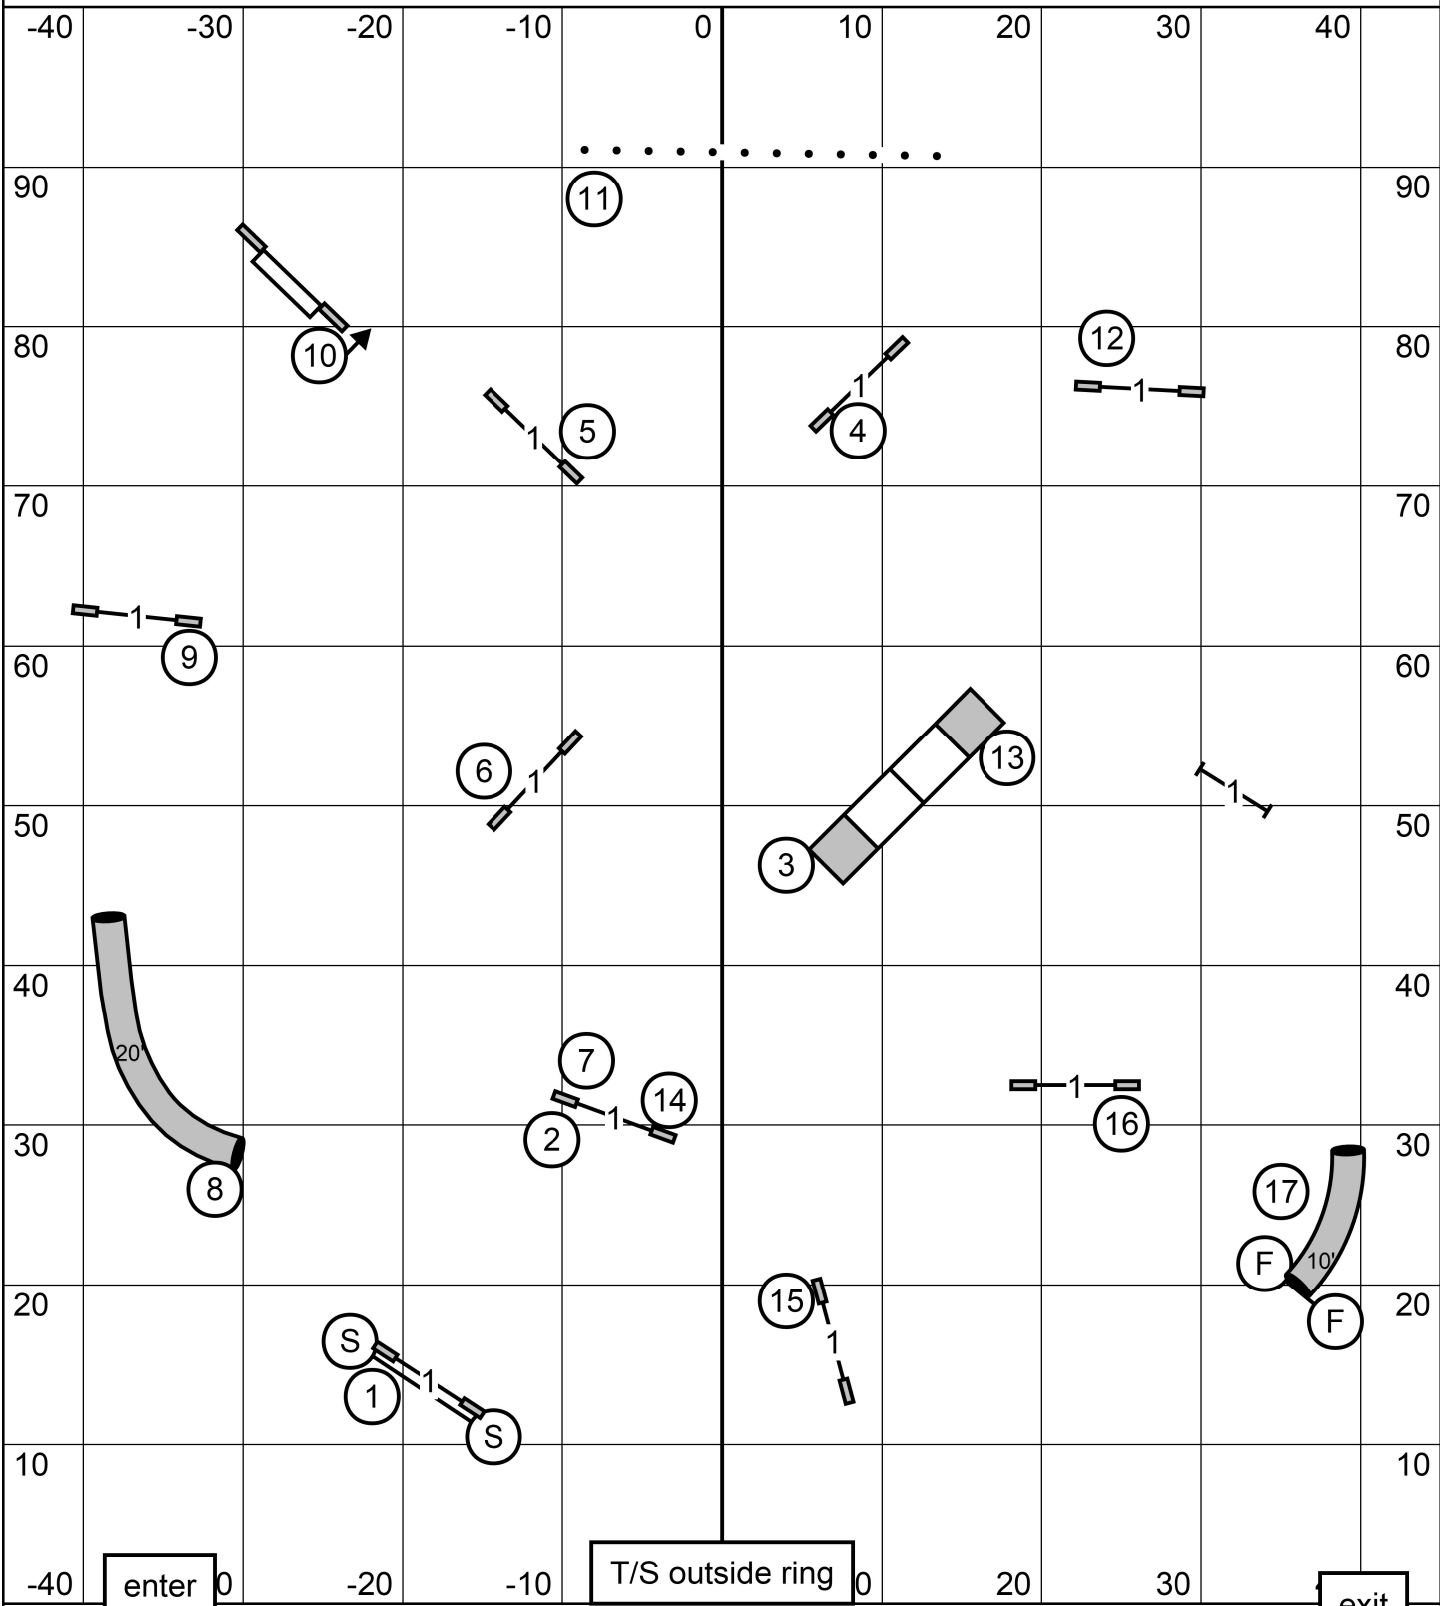

TIME 2 BEAT

GREATER ST LOUIS SHETLAND SHEEPDOG CLUB
* Thursday, March 26, 2026 * Purina Farms * Gray Summit, MO*
* Time 2 Beat * Mary Mullen*