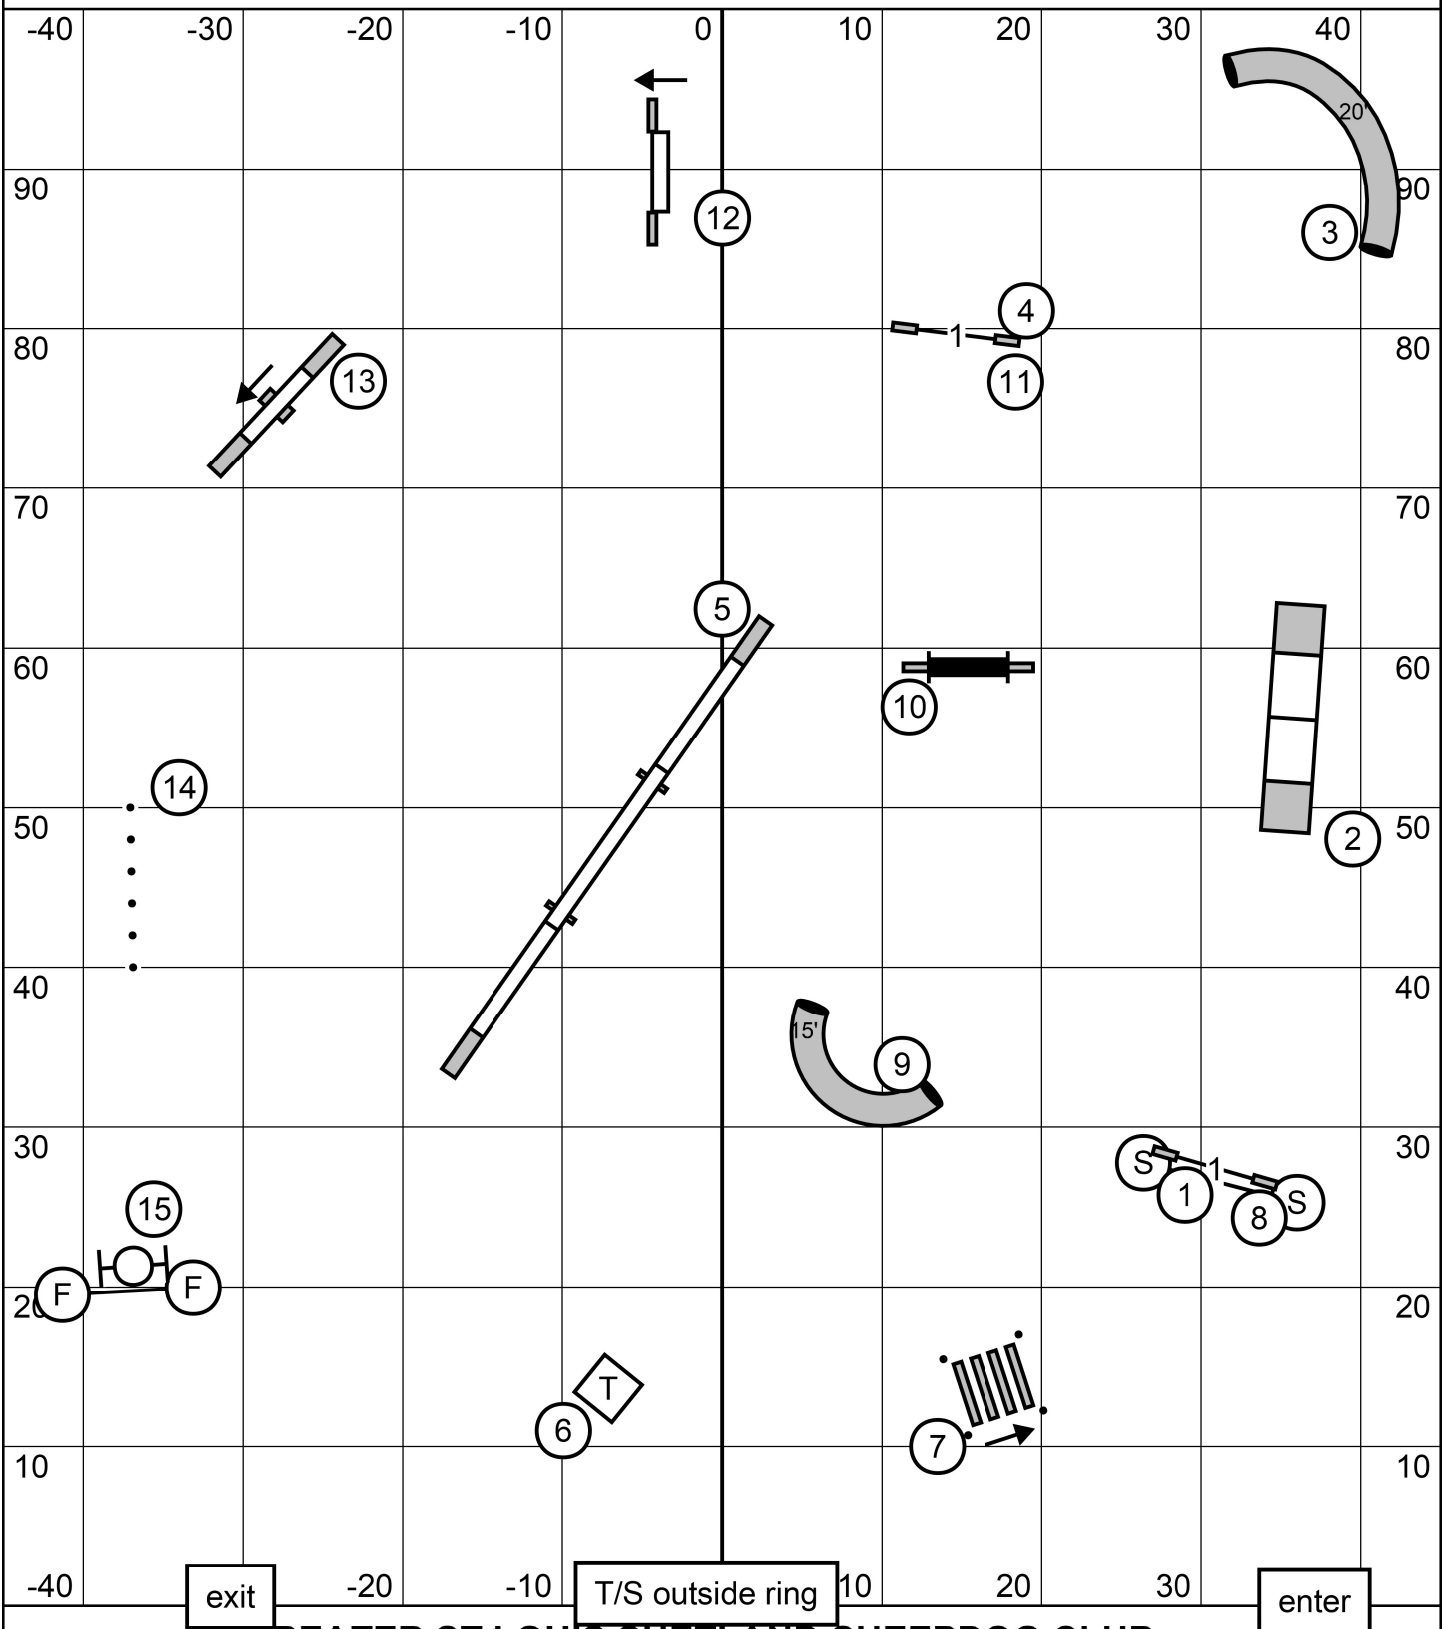

NOVICE STANDARD

GREATER ST LOUIS SHETLAND SHEEPDOG CLUB

* Wednesday, March 25, 2026 * Purina Farms * Gray Summit, MO*

* Novice Standard * Mary Mullen*