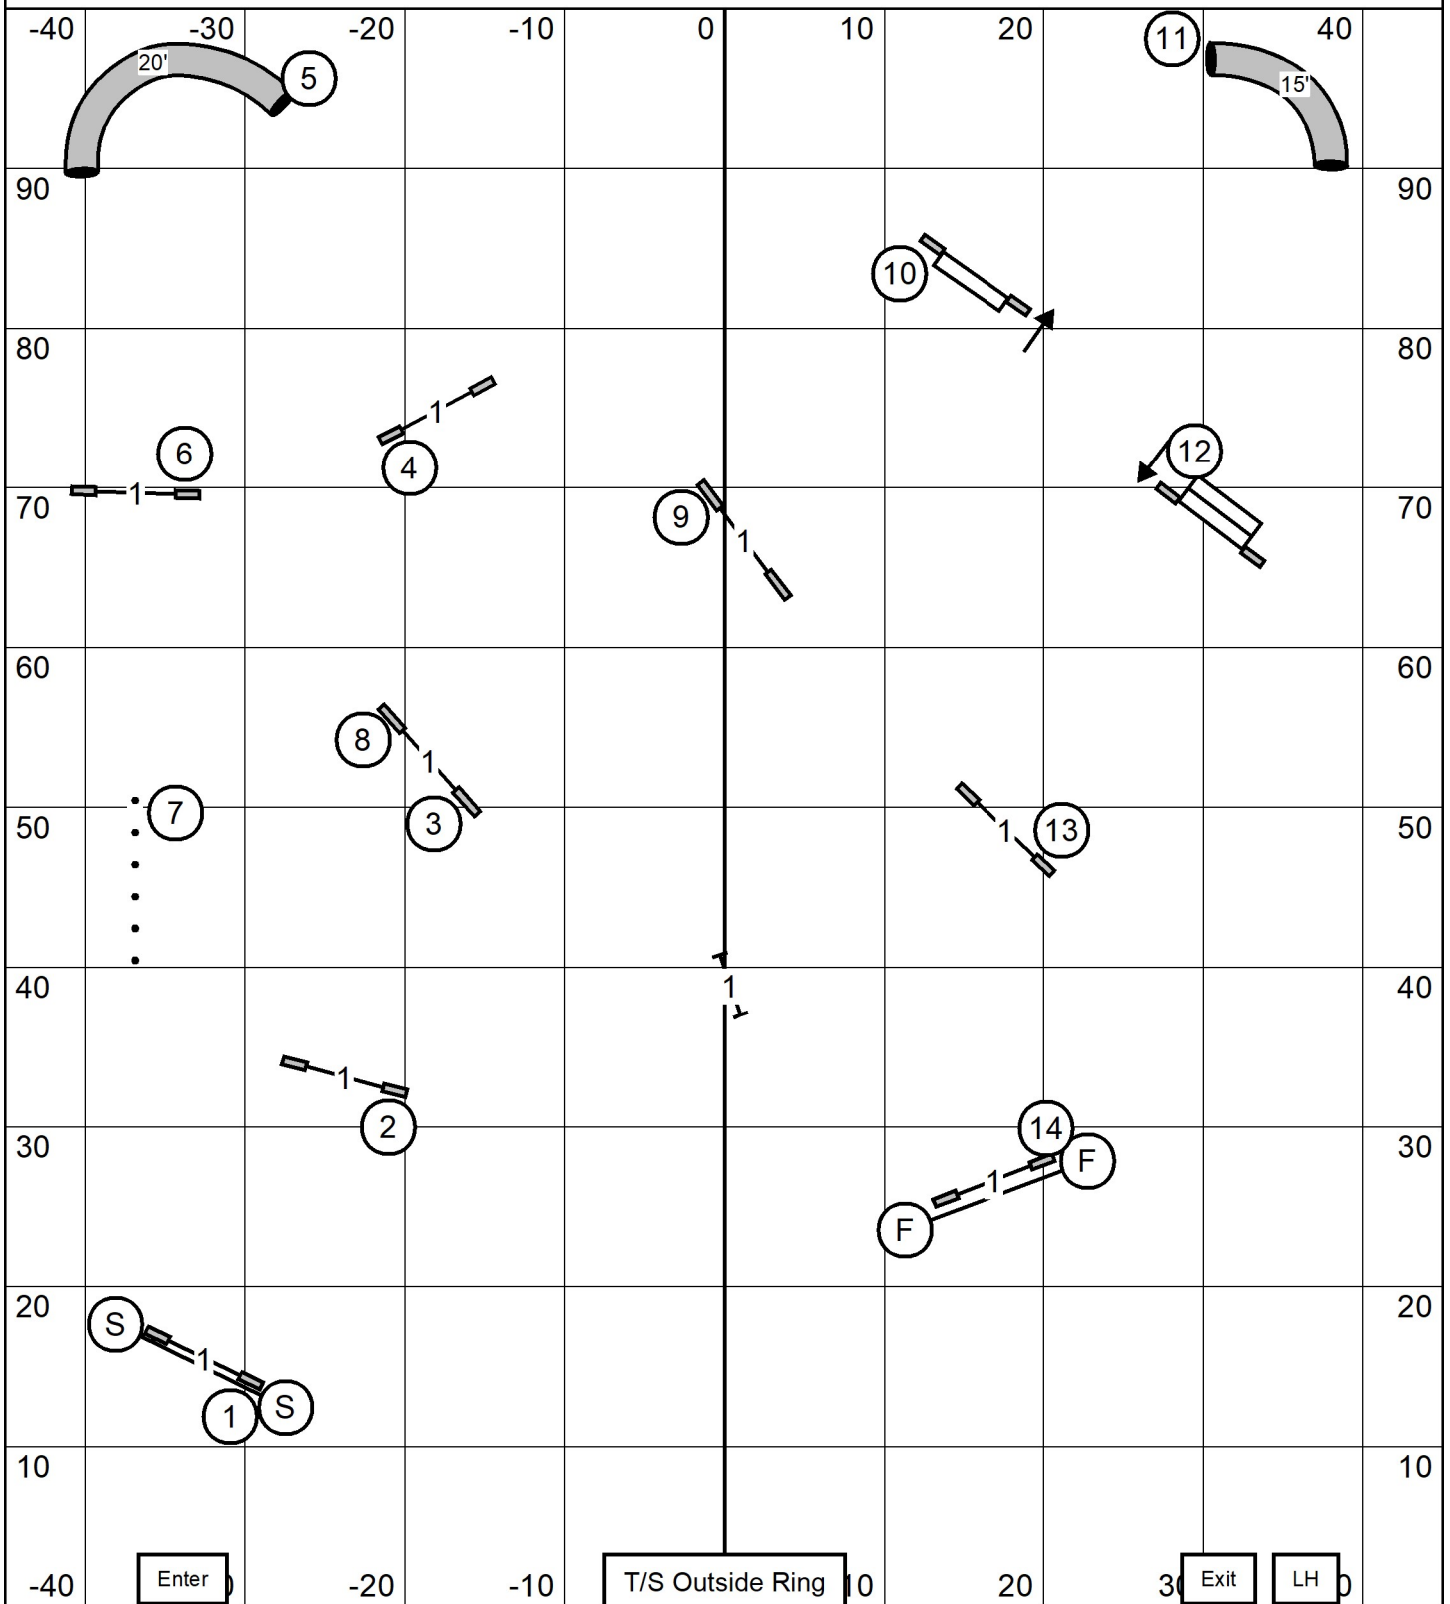

NOVICE JWW

Greater St Louis Shetland Sheepdog Club

Wednesday, March 25, 2026 * Gray Summit, Mo. (Purina Farms)

Novice JWW * Rick Mullen