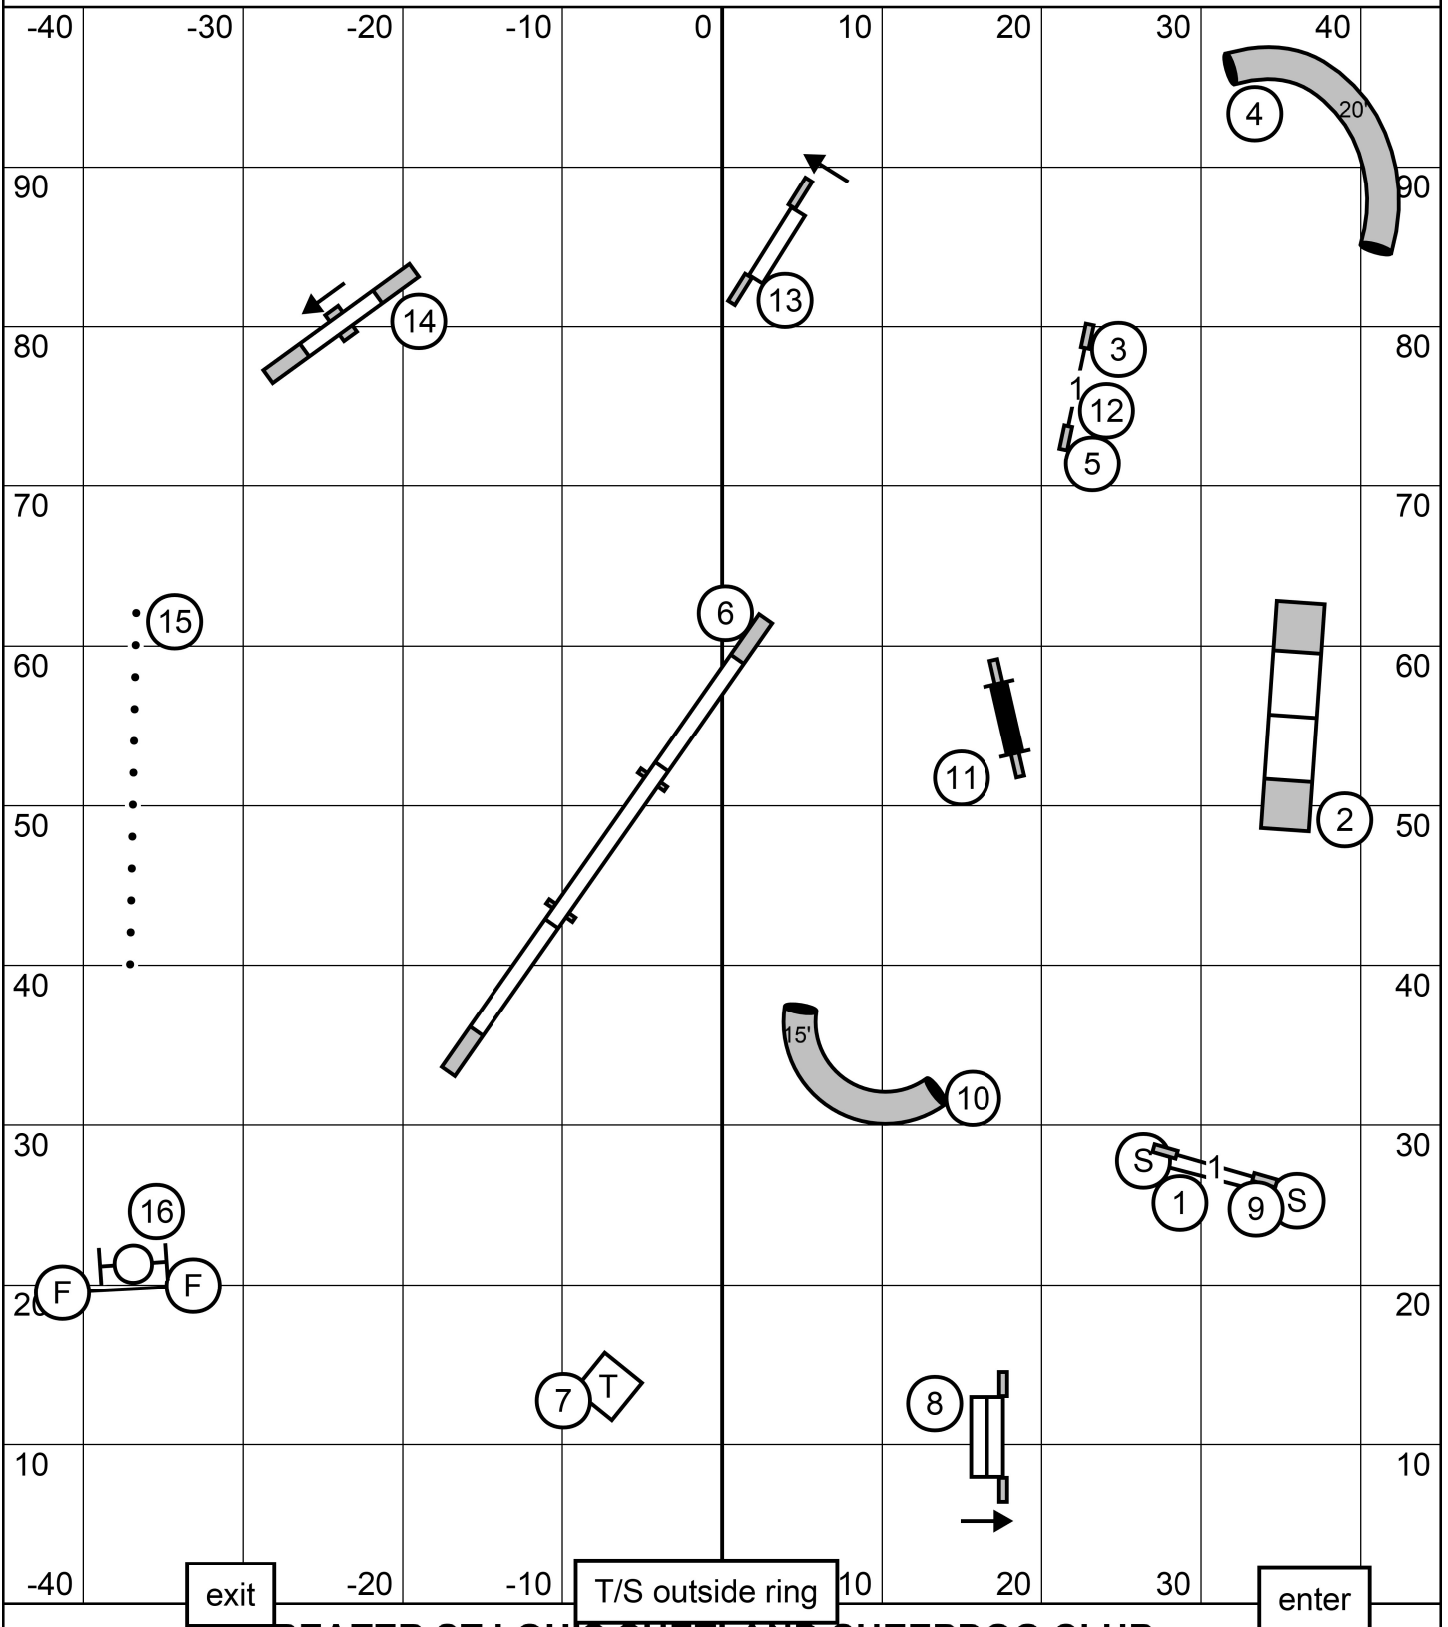

EXCELLENT/MASTER STANDARD

GREATER ST LOUIS SHETLAND SHEEPDOG CLUB

* Wednesday, March 25, 2026 * Purina Farms * Gray Summit, MO*

* Excellent/Master Standard * Mary Mullen*

OPEN STANDARD

GREATER ST LOUIS SHETLAND SHEEPDOG CLUB