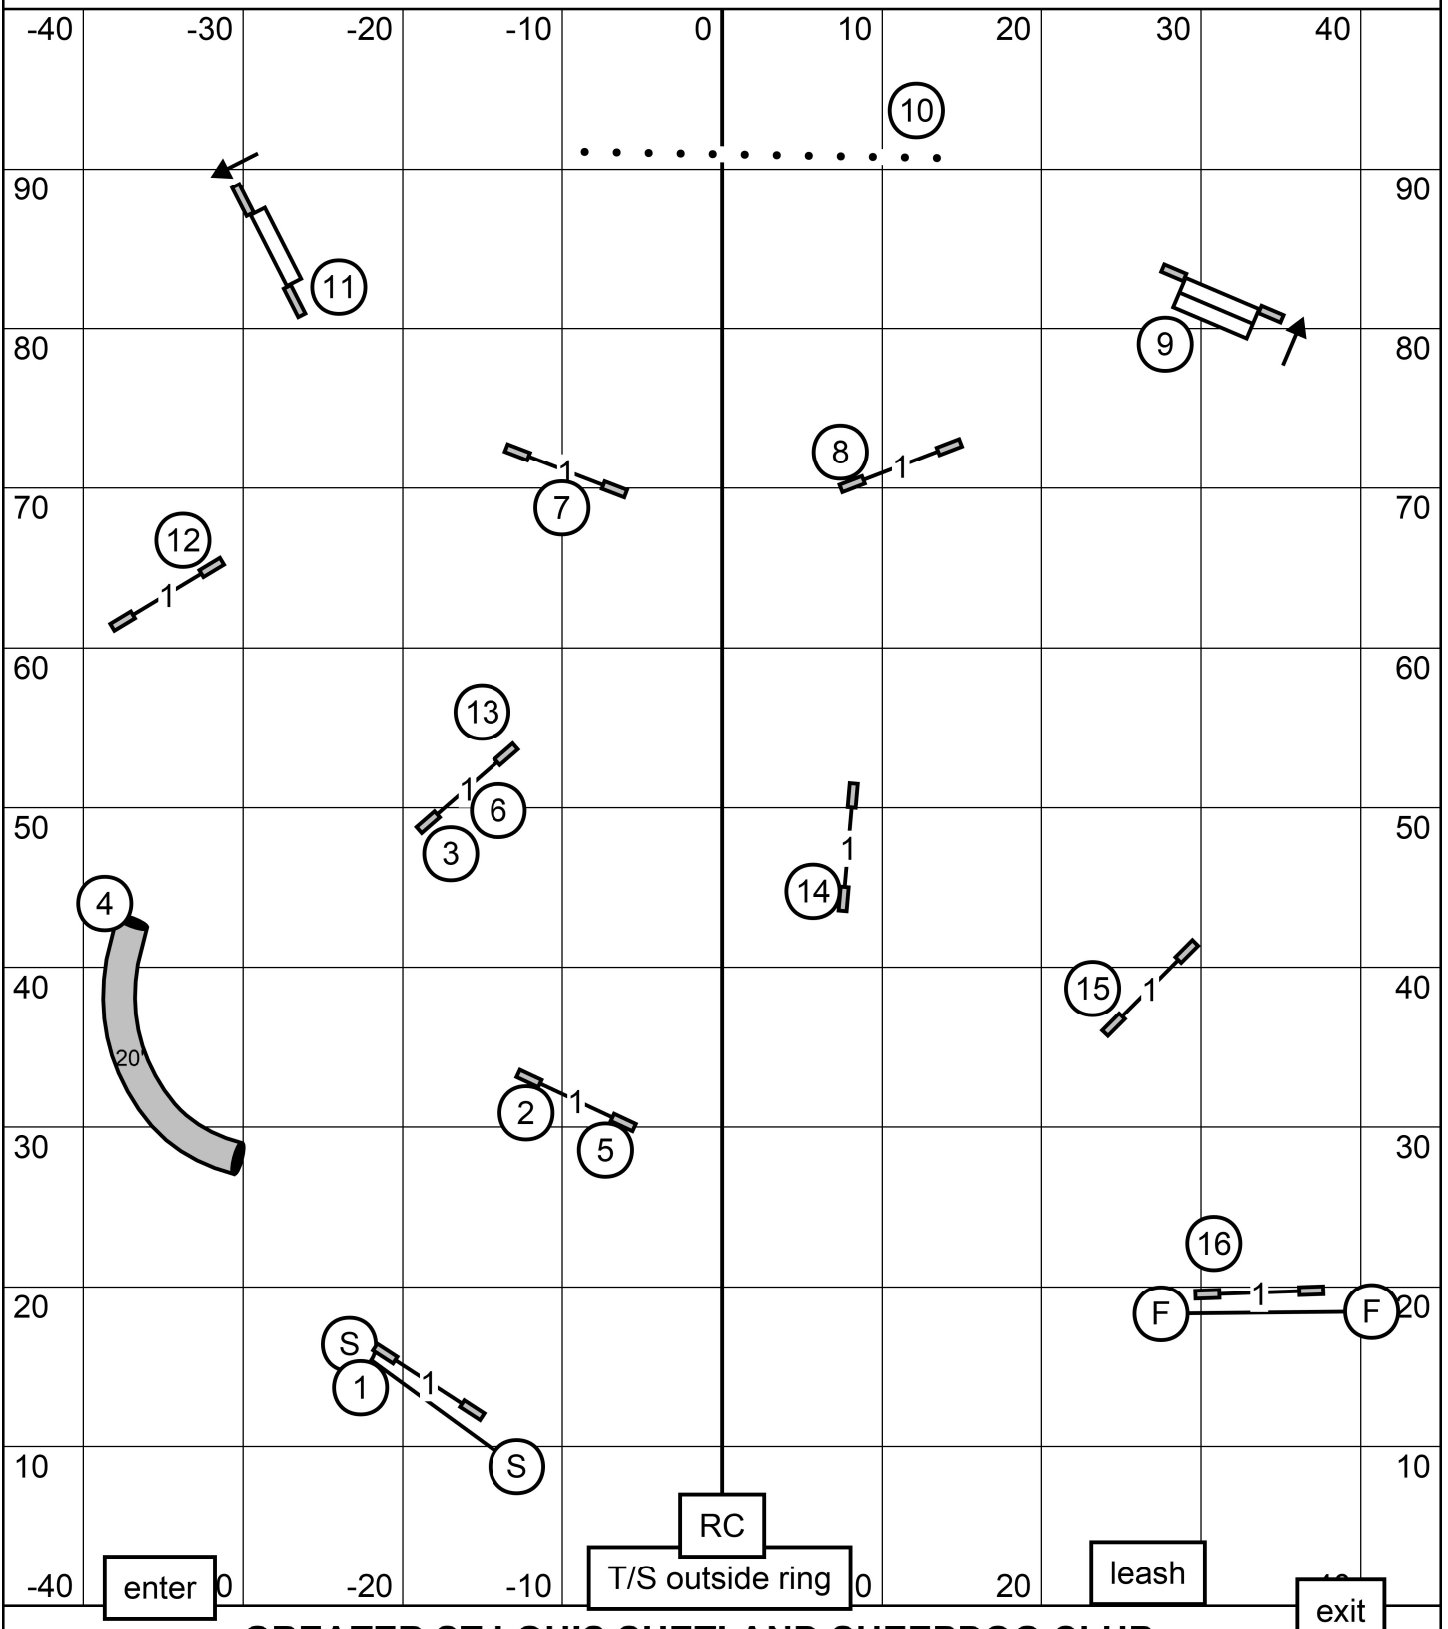

OPEN JWW

GREATER ST LOUIS SHETLAND SHEEPDOG CLUB
* Thursday, March 26, 2026 * Purina Farms * Gray Summit, MO*
* Open JWW * Mary Mullen*