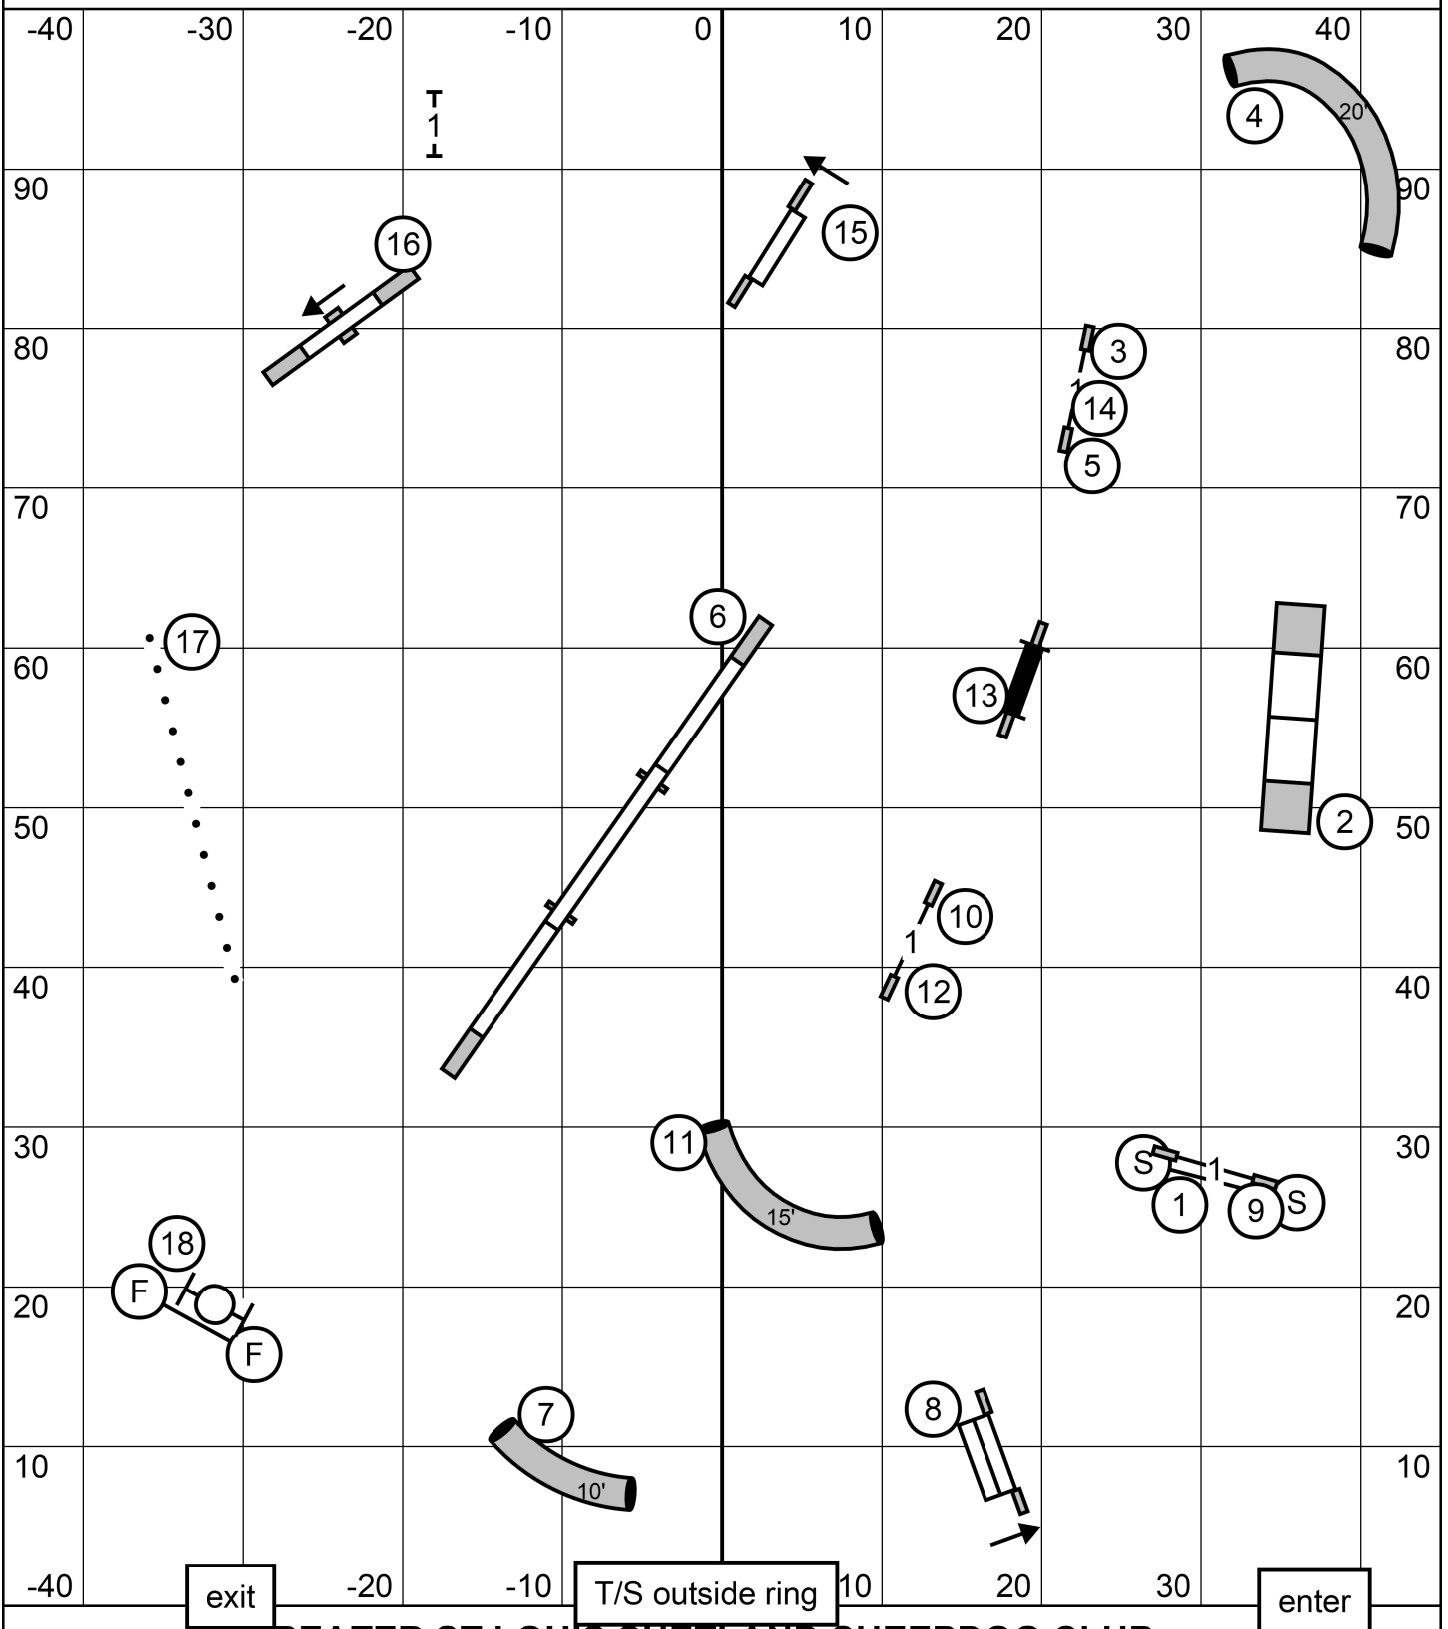

EXCELLENT/MASTER STANDARD

GREATER ST LOUIS SHETLAND SHEEPDOG CLUB

* Wednesday, March 25, 2026 * Purina Farms * Gray Summit, MO*

* Excellent/Master Standard * Mary Mullen*