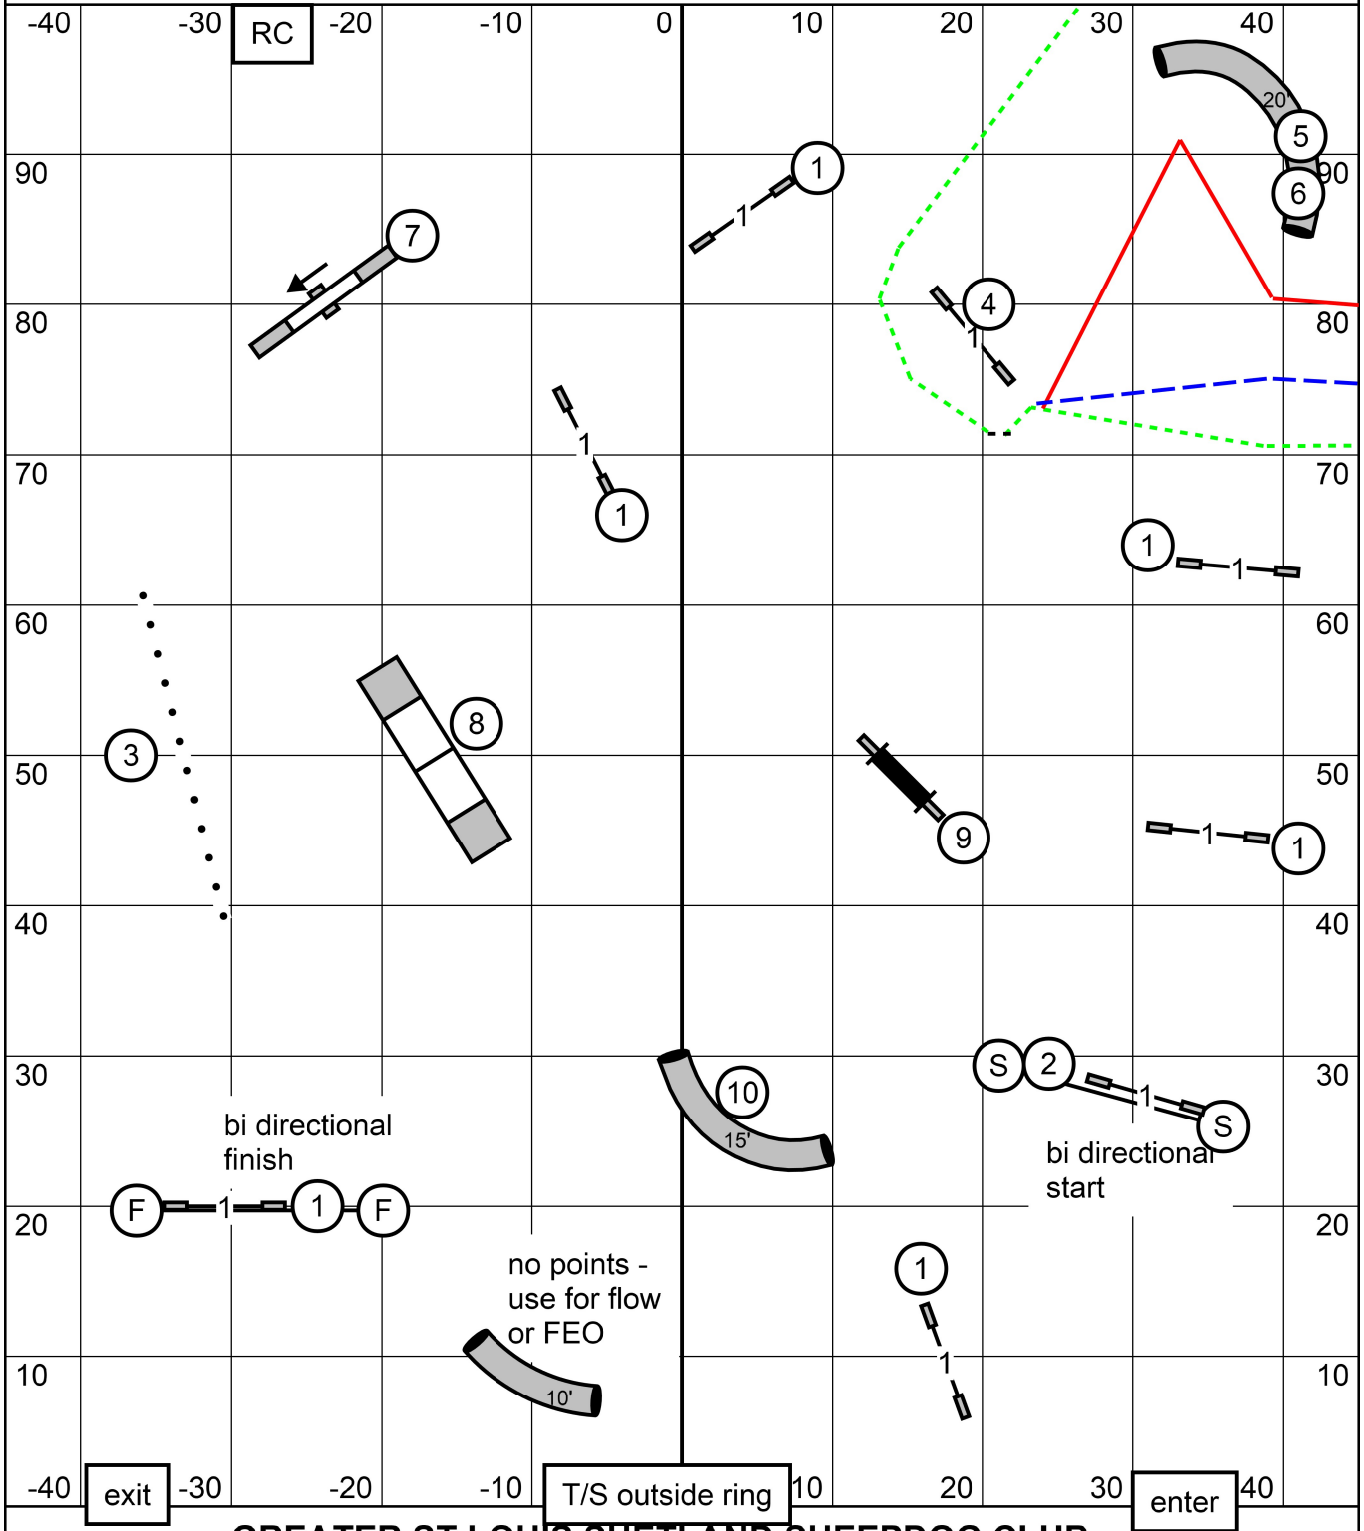

NOVICE JWW

GREATER ST LOUIS SHETLAND SHEEPDOG CLUB

* Thursday, March 26, 2026 * Purina Farms * Gray Summit, MO*

* Novice JWW * Mary Mullen*

X/M bonus (6)(5)(4) success = 35 points
 25 additional points needed

Open bonus (6)(4) success = 30 points
 25 additional points needed

Novice bonus (6)(4) success = 30 points
 20 additional points needed

all levels
FAST

GREATER ST LOUIS SHETLAND SHEEPDOG CLUB

* Wednesday, March 25, 2026 * Purina Farms * Gray Summit, MO*
 All Levels FAST * * Mary Mullen*