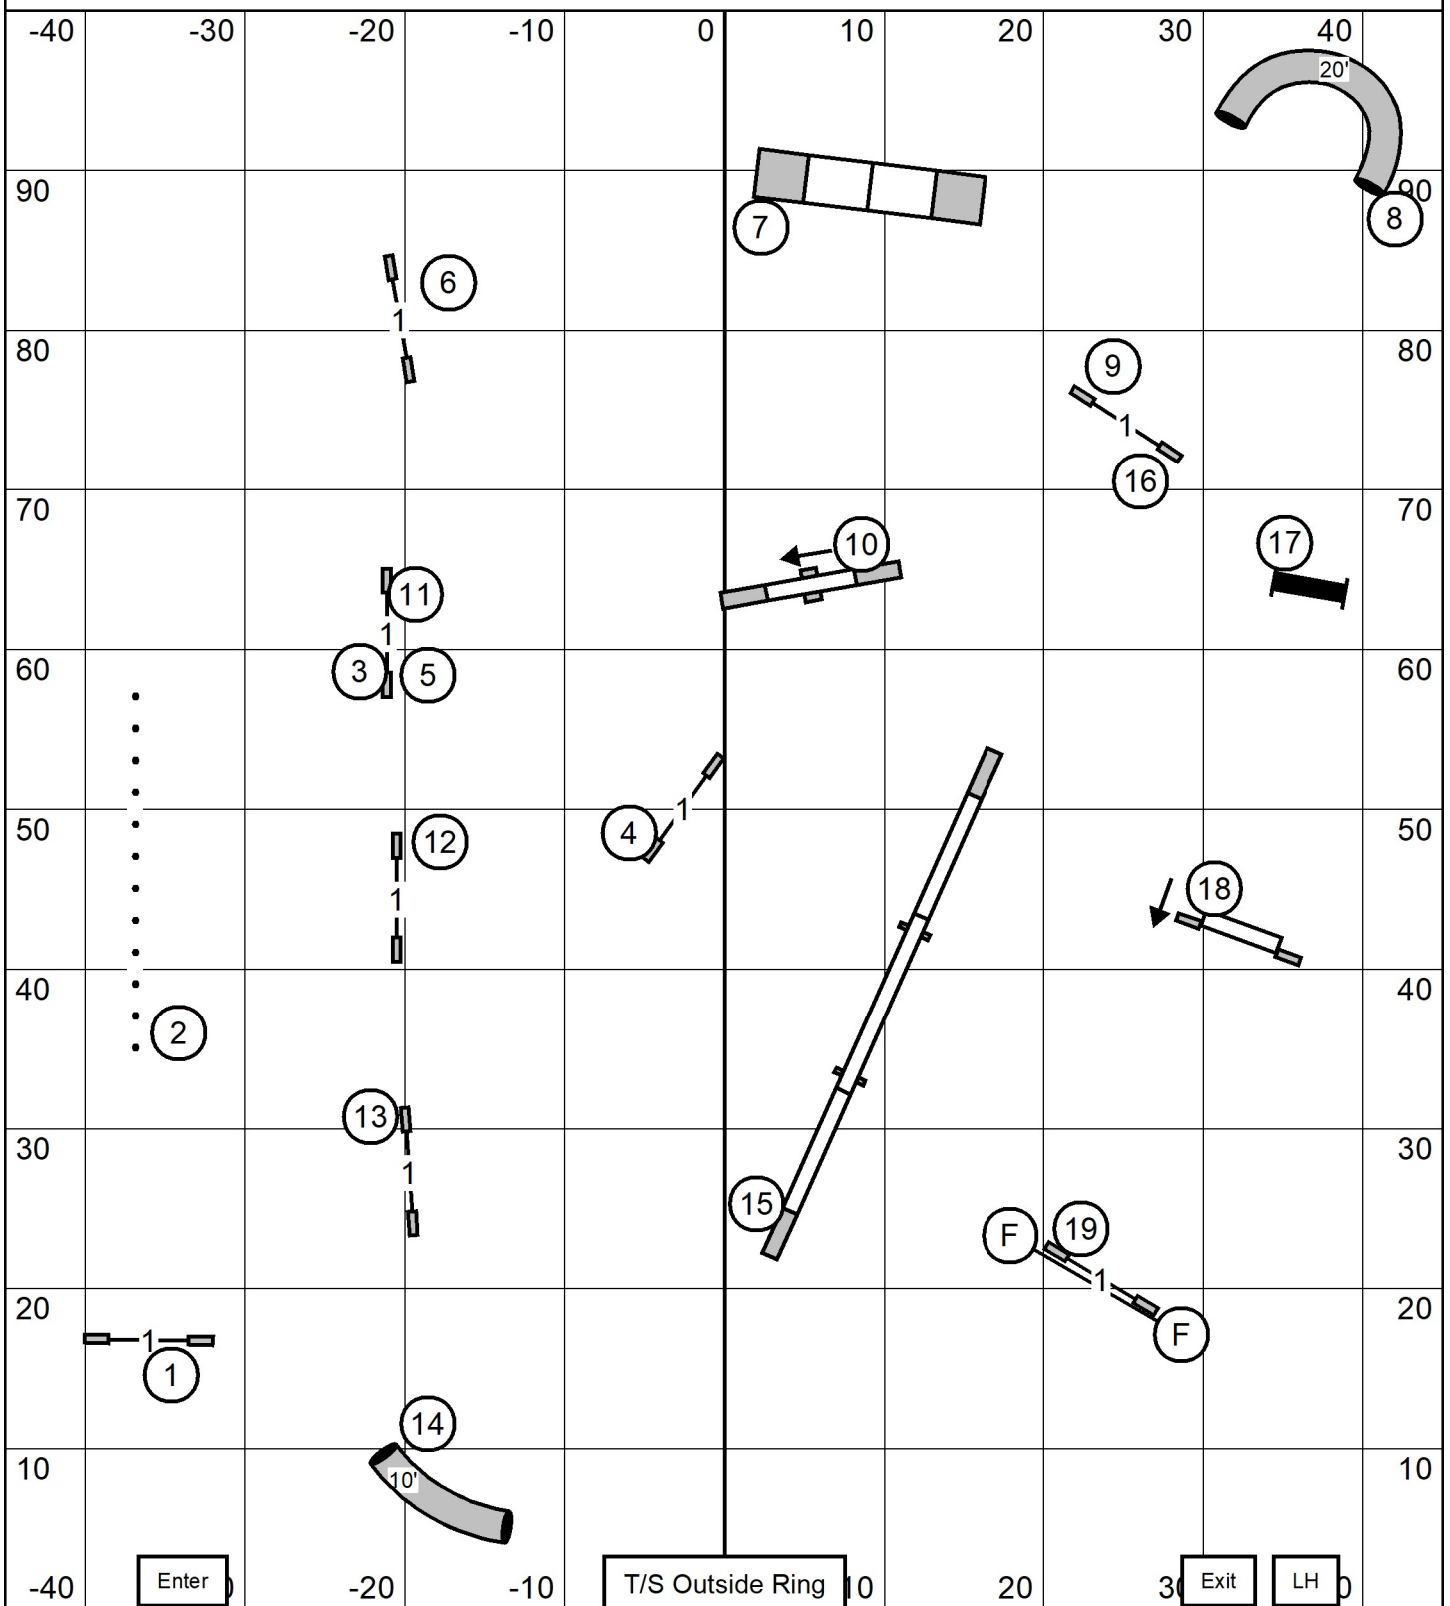

NOVICE STD

Greater St Louis Shetland Sheepdog Club

Thursday, March 26, 2026 * Gray Summit, Mo. (Purina Farms)

Novice STD * Rick Mullen

PREMIER STD

Greater St Louis Shetland Sheepdog Club

Thursday, March 26, 2026 * Gray Summit, Mo. (Purina Farms)