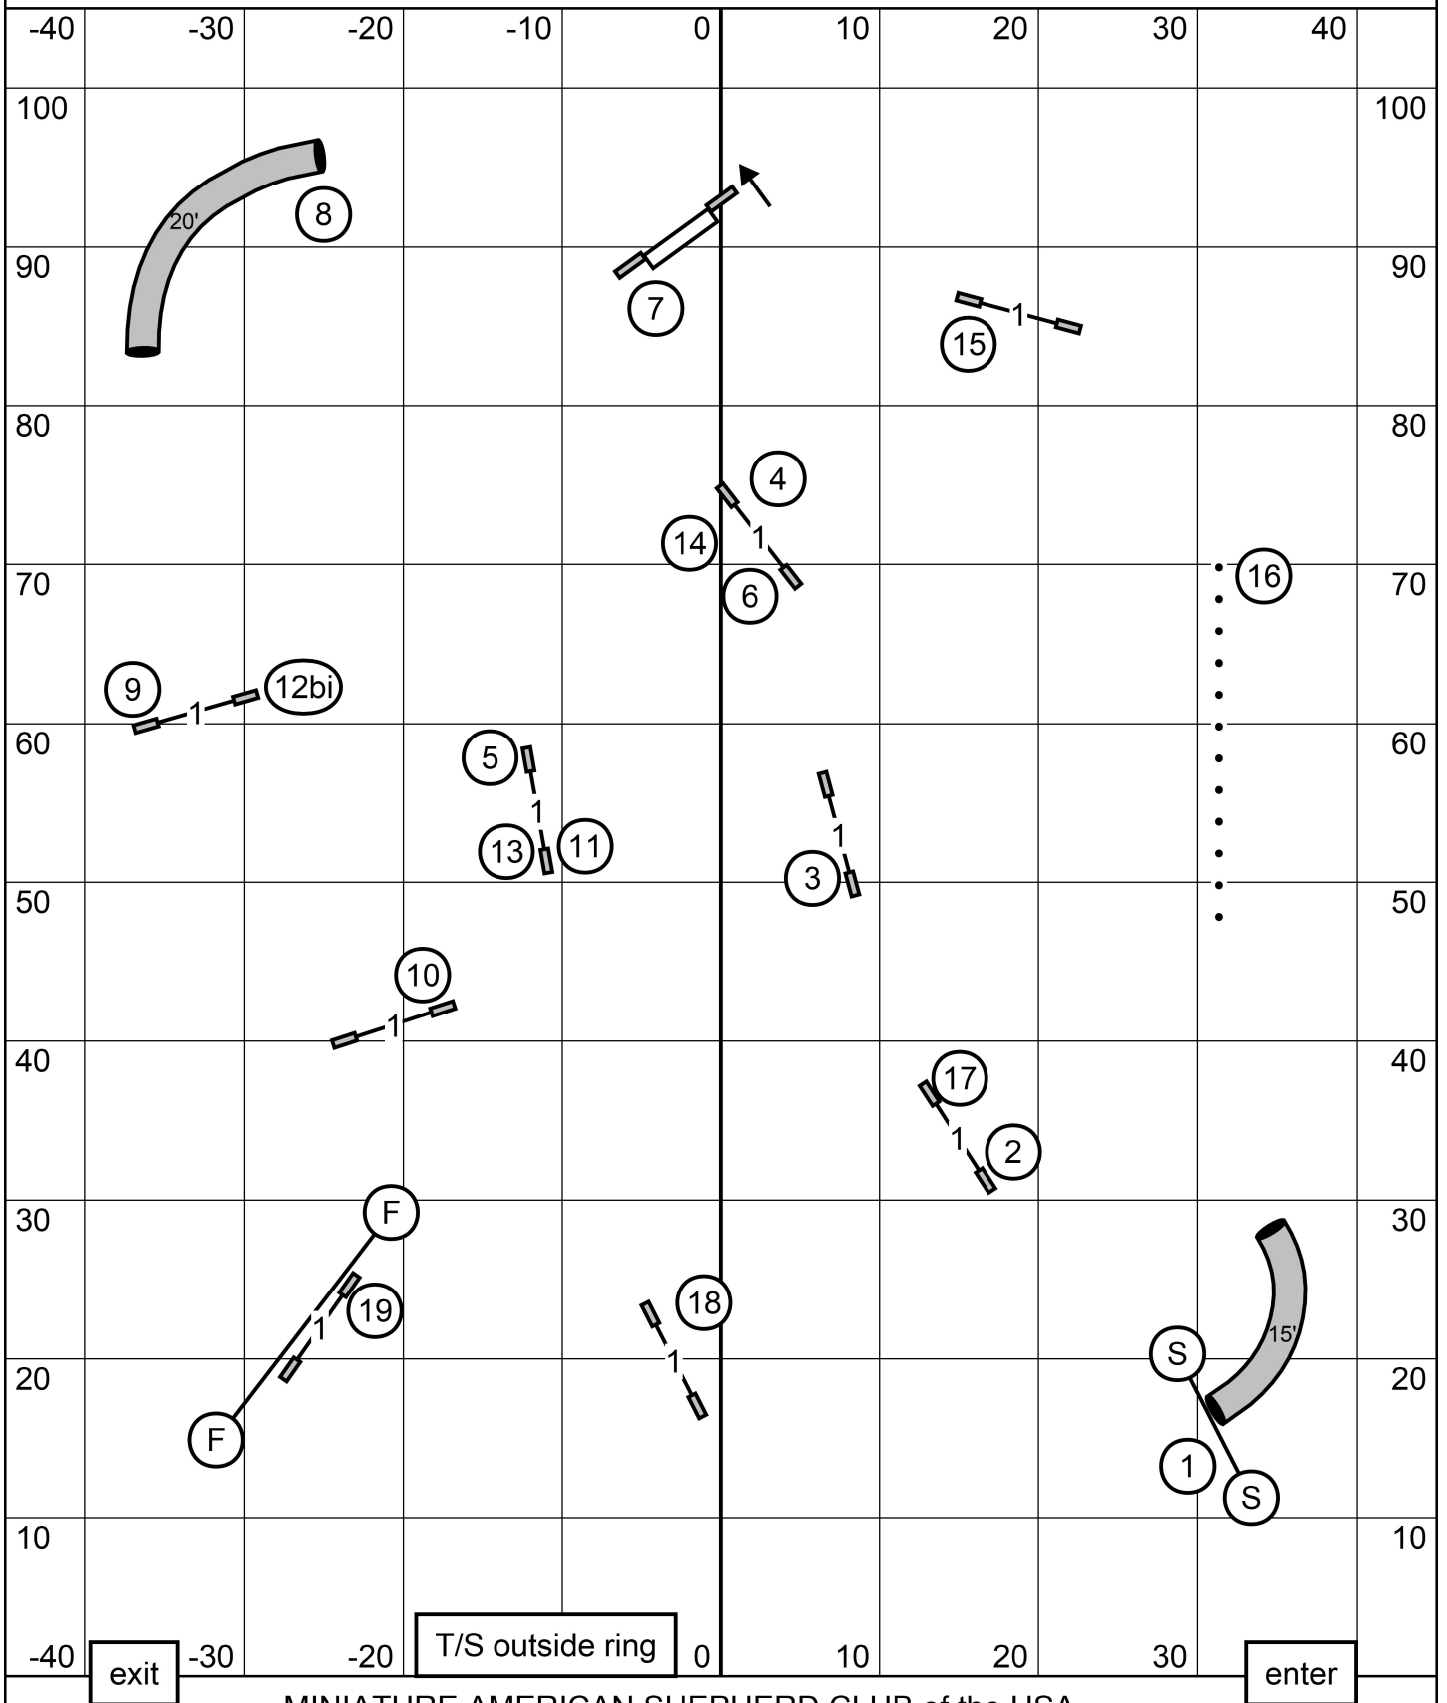

OPEN JWW

MINIATURE AMERICAN SHEPHERD CLUB of the USA
 Tuesday, May 19, 2026 * Purina Farms * Gray Summit, MO
 Open JWW * Mary Mullen

PREMIER JWW

MINIATURE AMERICAN SHEPHERD CLUB of the USA
 Tuesday, May 19, 2026 * Purina Farms * Gray Summit, MO
 Premier JWW * Mary Mullen

TIME 2 BEAT

MINIATURE AMERICAN SHEPHERD CLUB of the USA
 Tuesday, May 19, 2026 * Purina Farms * Gray Summit, MO
 Time 2 Beat * Mary Mullen

EXCELLENT/MASTER JWW

MINIATURE AMERICAN SHEPHERD CLUB of the USA
 Tuesday, May 19, 2026 * Purina Farms * Gray Summit, MO
 Excellent/Master JWW * Mary Mullen