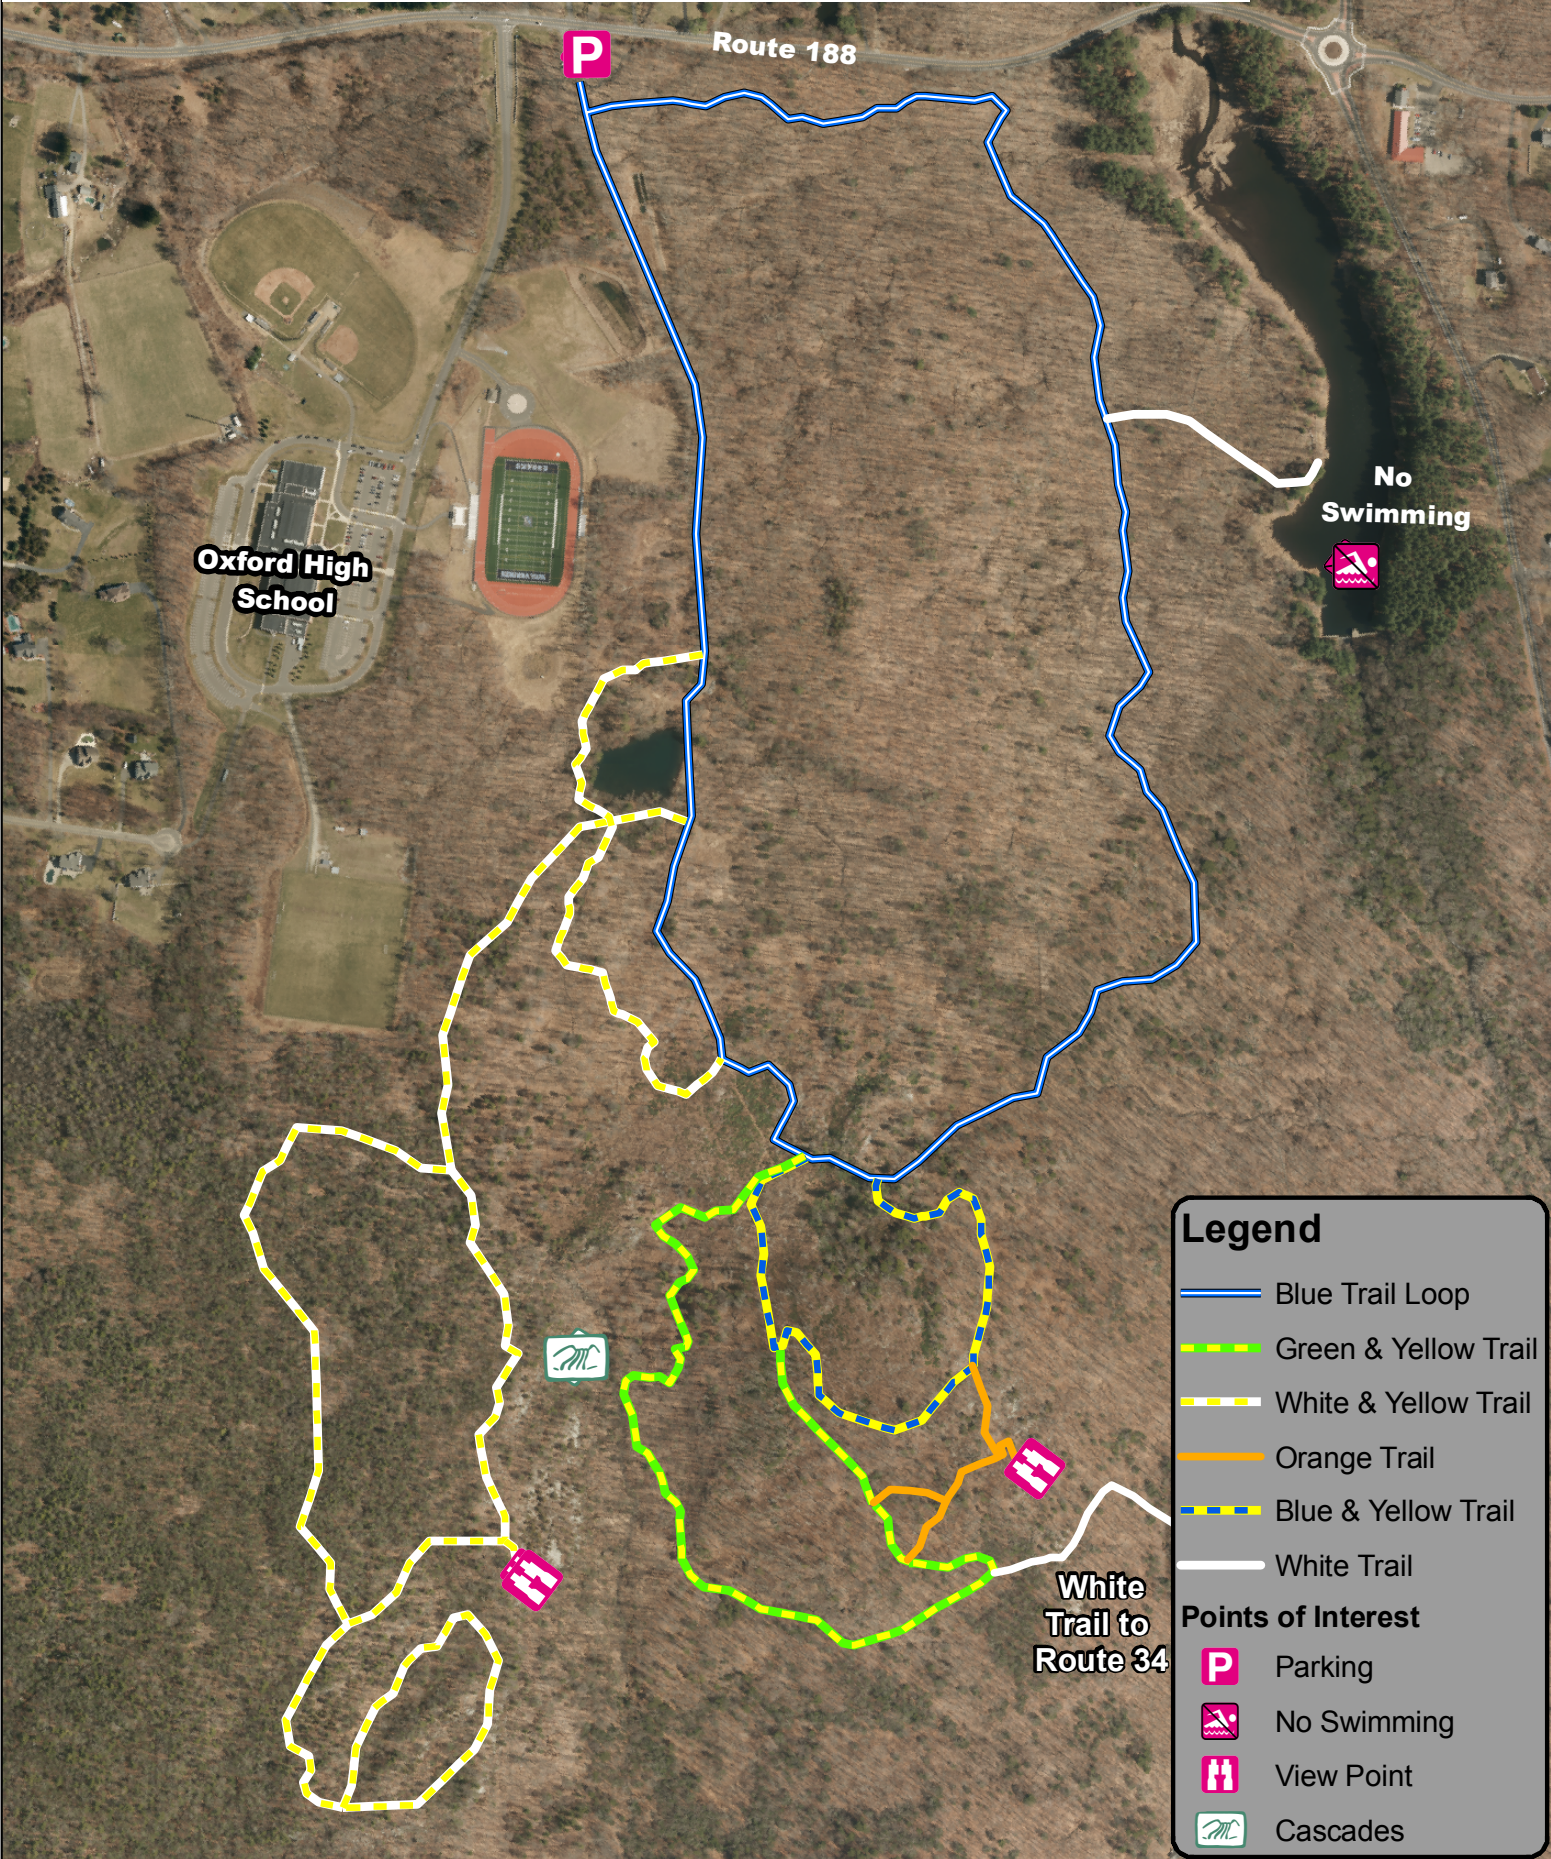

Land Acquisition
Education
Management
Preservation

Rockhouse Hill Sanctuary Trail Map

Legend

- Blue Trail Loop
- Green & Yellow Trail
- White & Yellow Trail
- Orange Trail
- Blue & Yellow Trail
- White Trail

Points of Interest

- Parking
- No Swimming
- View Point
- Cascades