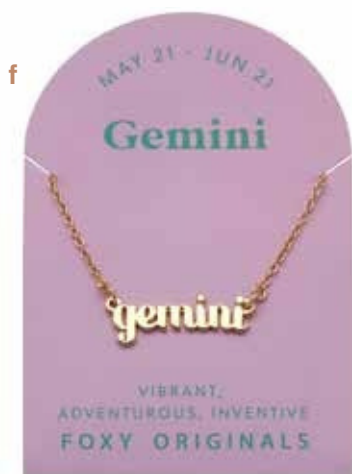

h Zodiac Leo Necklace
Price: $34
Style: Z0107G
Size: 0.31" x 0.28" | 14.5" chain Available in Gold

j Zodiac Libra Necklace
Price: $34
Style: Z0109G
Size: 0.84" x 0.28" | 14.5" chain Available in Gold

l Zodiac Sagittarius Necklace
Price: $34
Style: Z0111G
Size: 1.59" x 0.37" | 14.5" chain Available in Gold

i Zodiac Virgo Necklace
Price: $34
Style: Z0108G
Size: 0.81" x 0.37" | 14.5" chain Available in Gold

k Zodiac Scorpio Necklace
Price: $34
Style: Z0110G
Size: 1.15" x 0.37" | 14.5" chain Available in Gold

m Zodiac Capricorn Necklace
Price: $34
Style: Z0112G
Size: 1.5" x 0.37" | 14.5" chain Available in Gold