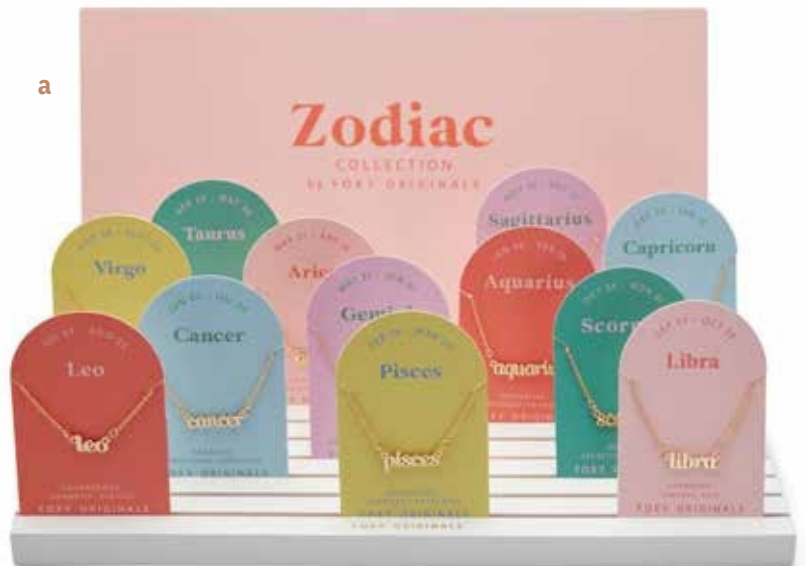

ZODIAC COLLECTION

b Zodiac Aquarius Necklace

Price: $34
Style: Z0101G
Size: 1.43" x 0.37" | 14.5"
chain Available in Gold

d Zodiac Aries Necklace

Price: $34
Style: Z0103G
Size: 0.84" x 0.28" | 14.5" chain
Available in Gold

f Zodiac Gemini Necklace

Price: $34
Style: Z0105G
Size: 1.06" x 0.28" | 14.5"
chain Available in Gold

c Zodiac Pisces Necklace

Price: $34
Style: Z0102G
Size: 1" x 0.37" | 14.5"
chain Available in Gold

e Zodiac Taurus Necklace

Price: $34
Style: Z0104G
Size: 1.09" x 0.28" | 14.5"
chain Available in Gold

g Zodiac Cancer Necklace

Price: $34
Style: Z0106G
Size: 1.06" x 0.28" | 14.5"
chain Available in Gold