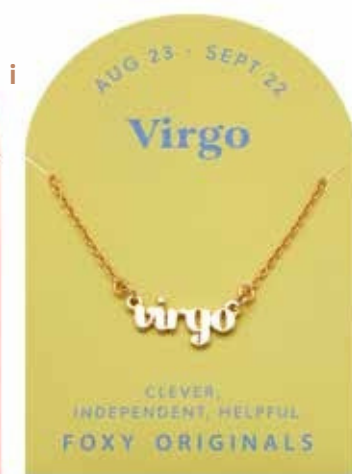

h Zodiac Leo Necklace
Price: $34
Style: Z0107G
Size: 0.31" x 0.28" | 14.5" chain Available in Gold

j Zodiac Libra Necklace
Price: $34
Style: Z0109G
Size: 0.84" x 0.28" | 14.5" chain Available in Gold

l Zodiac Sagittarius Necklace
Price: $34
Style: Z0111G
Size: 1.59" x 0.37" | 14.5" chain Available in Gold

i Zodiac Virgo Necklace
Price: $34
Style: Z0108G
Size: 0.81" x 0.37" | 14.5" chain Available in Gold

k Zodiac Scorpio Necklace
Price: $34
Style: Z0110G
Size: 1.15" x 0.37" | 14.5" chain Available in Gold

m Zodiac Capricorn Necklace
Price: $34
Style: Z0112G
Size: 1.5" x 0.37" | 14.5" chain Available in Gold