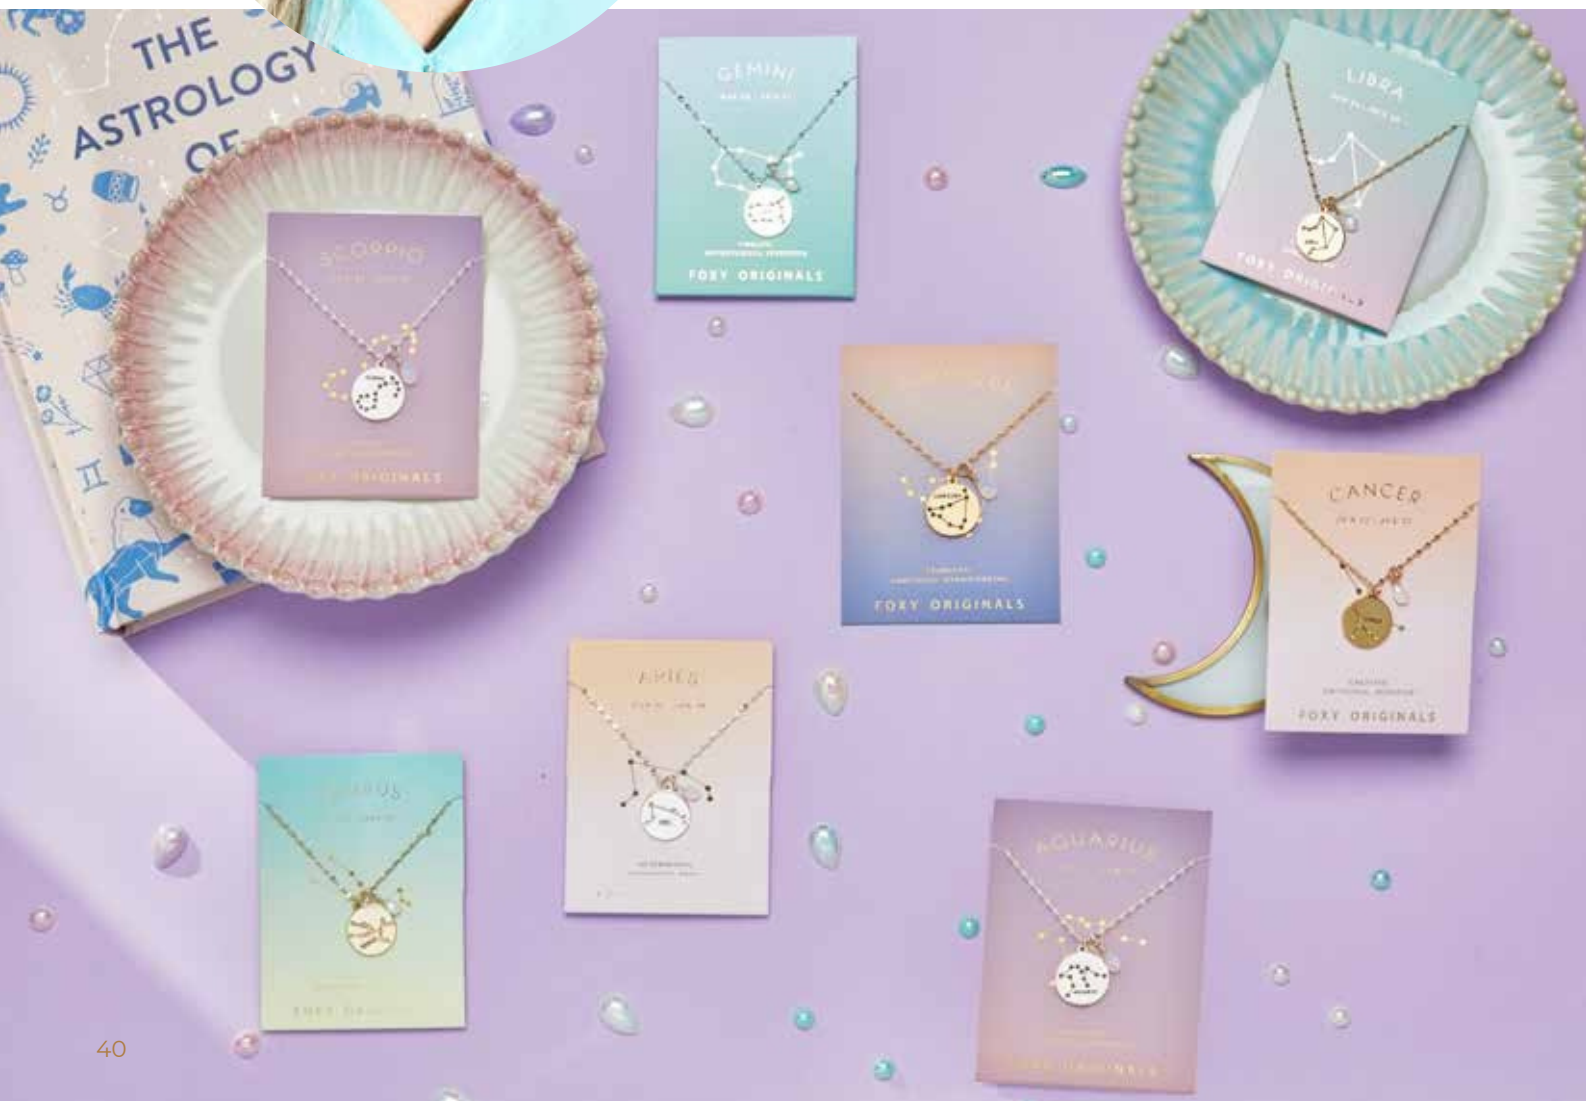

STARGAZER COLLECTION

a