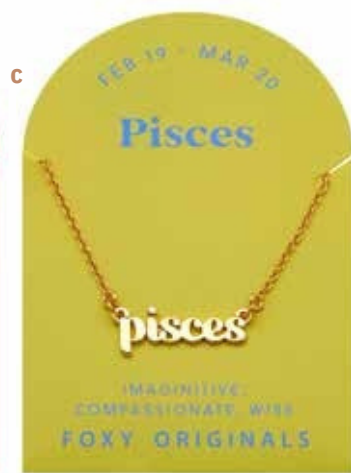

h Zodiac Leo Necklace
Price: $34
Style: Z0107G
Size: 0.31" x 0.28" | 14.5" chain Available in Gold

j Zodiac Libra Necklace
Price: $34
Style: Z0109G
Size: 0.84" x 0.28" | 14.5" chain Available in Gold

l Zodiac Sagittarius Necklace
Price: $34
Style: Z0111G
Size: 1.59" x 0.37" | 14.5" chain Available in Gold

i Zodiac Virgo Necklace
Price: $34
Style: Z0108G
Size: 0.81" x 0.37" | 14.5" chain Available in Gold

k Zodiac Scorpio Necklace
Price: $34
Style: Z0110G
Size: 1.15" x 0.37" | 14.5" chain Available in Gold

m Zodiac Capricorn Necklace
Price: $34
Style: Z0112G
Size: 1.5" x 0.37" | 14.5" chain Available in Gold