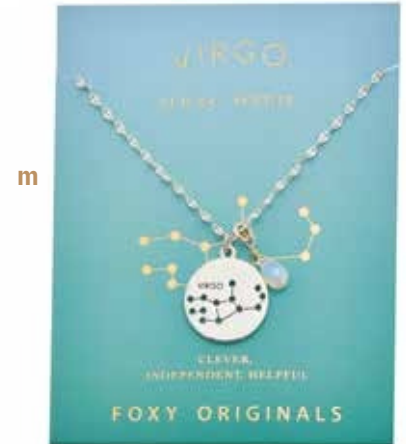

h

i

j

k

l

m

### b Aquarius Necklace

Price: \$30  
Style: SG101  
Size: 0.71" x 0.71" | 18"  
Chain Available in gold and silver.