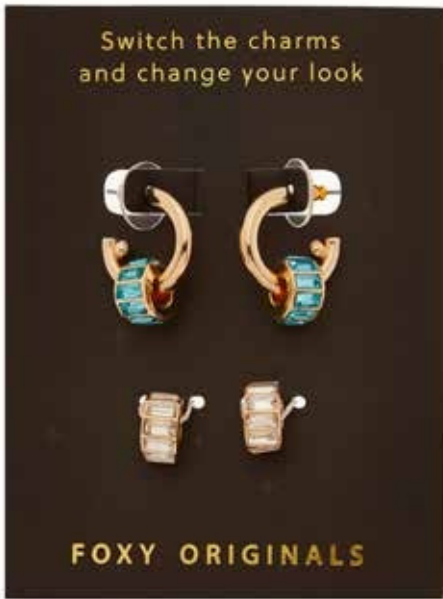

**f Every Moment Necklace**

Price: \$34  
 Style: TM105  
 Size: 0.63" x 0.78" |  
 17" + 1" extender  
 Available in Gold and Silver

**a Ada Necklace**

Price: \$40  
Style: SMM103  
Size: 16" + 1" extender  
Available in Crystal/Gold,  
Crystal/Silver, Blue/Gold,  
Blue/Silver

SPARKLE  
MIX AND  
COLLECTION

MATCH

**b Ada Earrings**

Price: \$50  
Style: SMM101  
Size: 0.75" x 0.88"  
Available in gold and silver.

a

b

c

**a Starry Hoop Earrings**