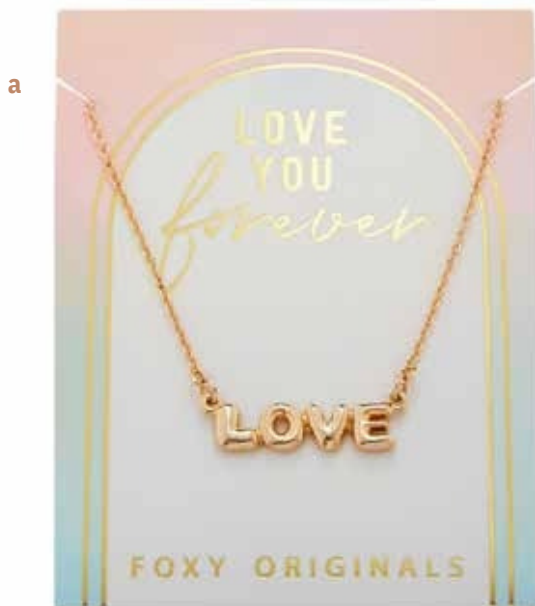

FOREVER COLLECTION