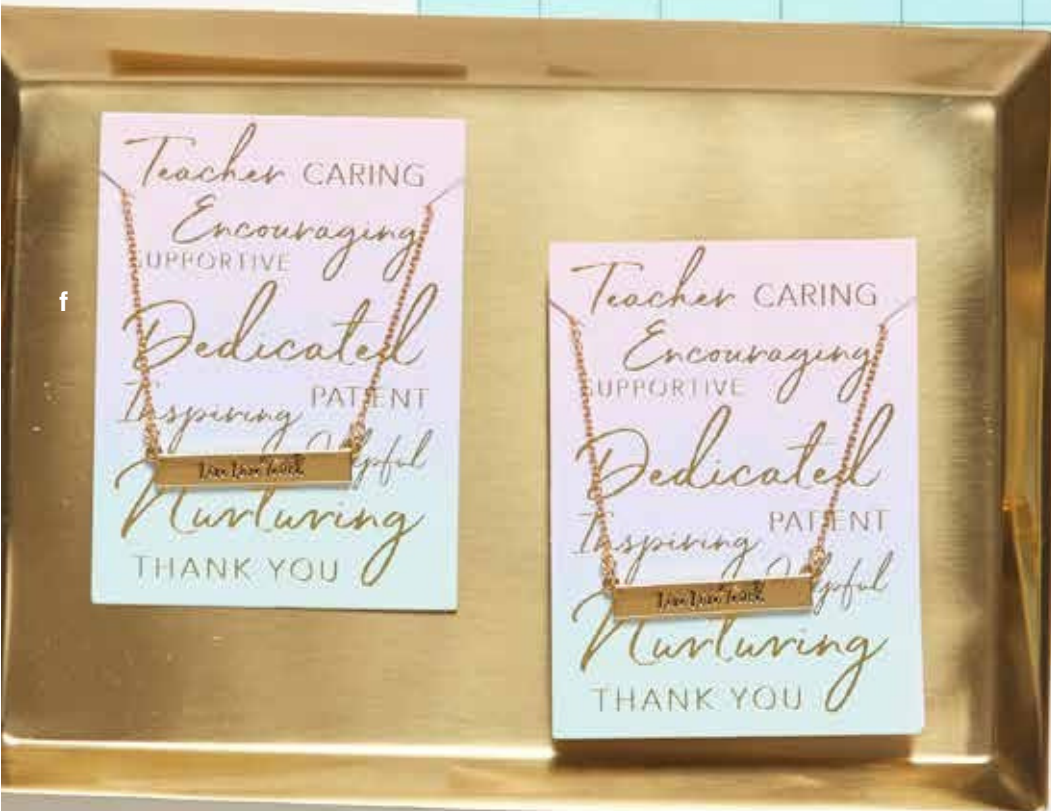

## d Teacher Inspire Bangle

Price: \$30  
Style: TE103  
Size: 0.56" x 0.56" |  
2.38" Diameter  
Available in gold and silver.