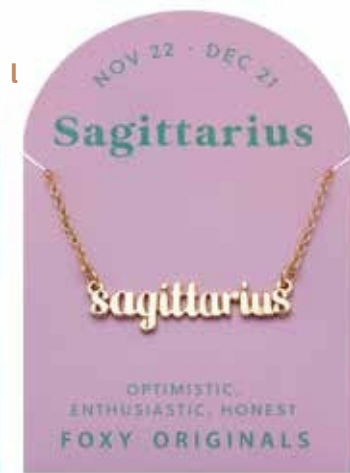

l Zodiac Sagittarius Necklace
Price: $34
Style: Z0111G
Size: 1.59" x 0.37" | 14.5" chain Available in Gold

i Zodiac Virgo Necklace
Price: $34
Style: Z0108G
Size: 0.81" x 0.37" | 14.5" chain Available in Gold

k Zodiac Scorpio Necklace
Price: $34
Style: Z0110G
Size: 1.15" x 0.37" | 14.5" chain Available in Gold

m Zodiac Capricorn Necklace
Price: $34
Style: Z0112G
Size: 1.5" x 0.37" | 14.5" chain Available in Gold