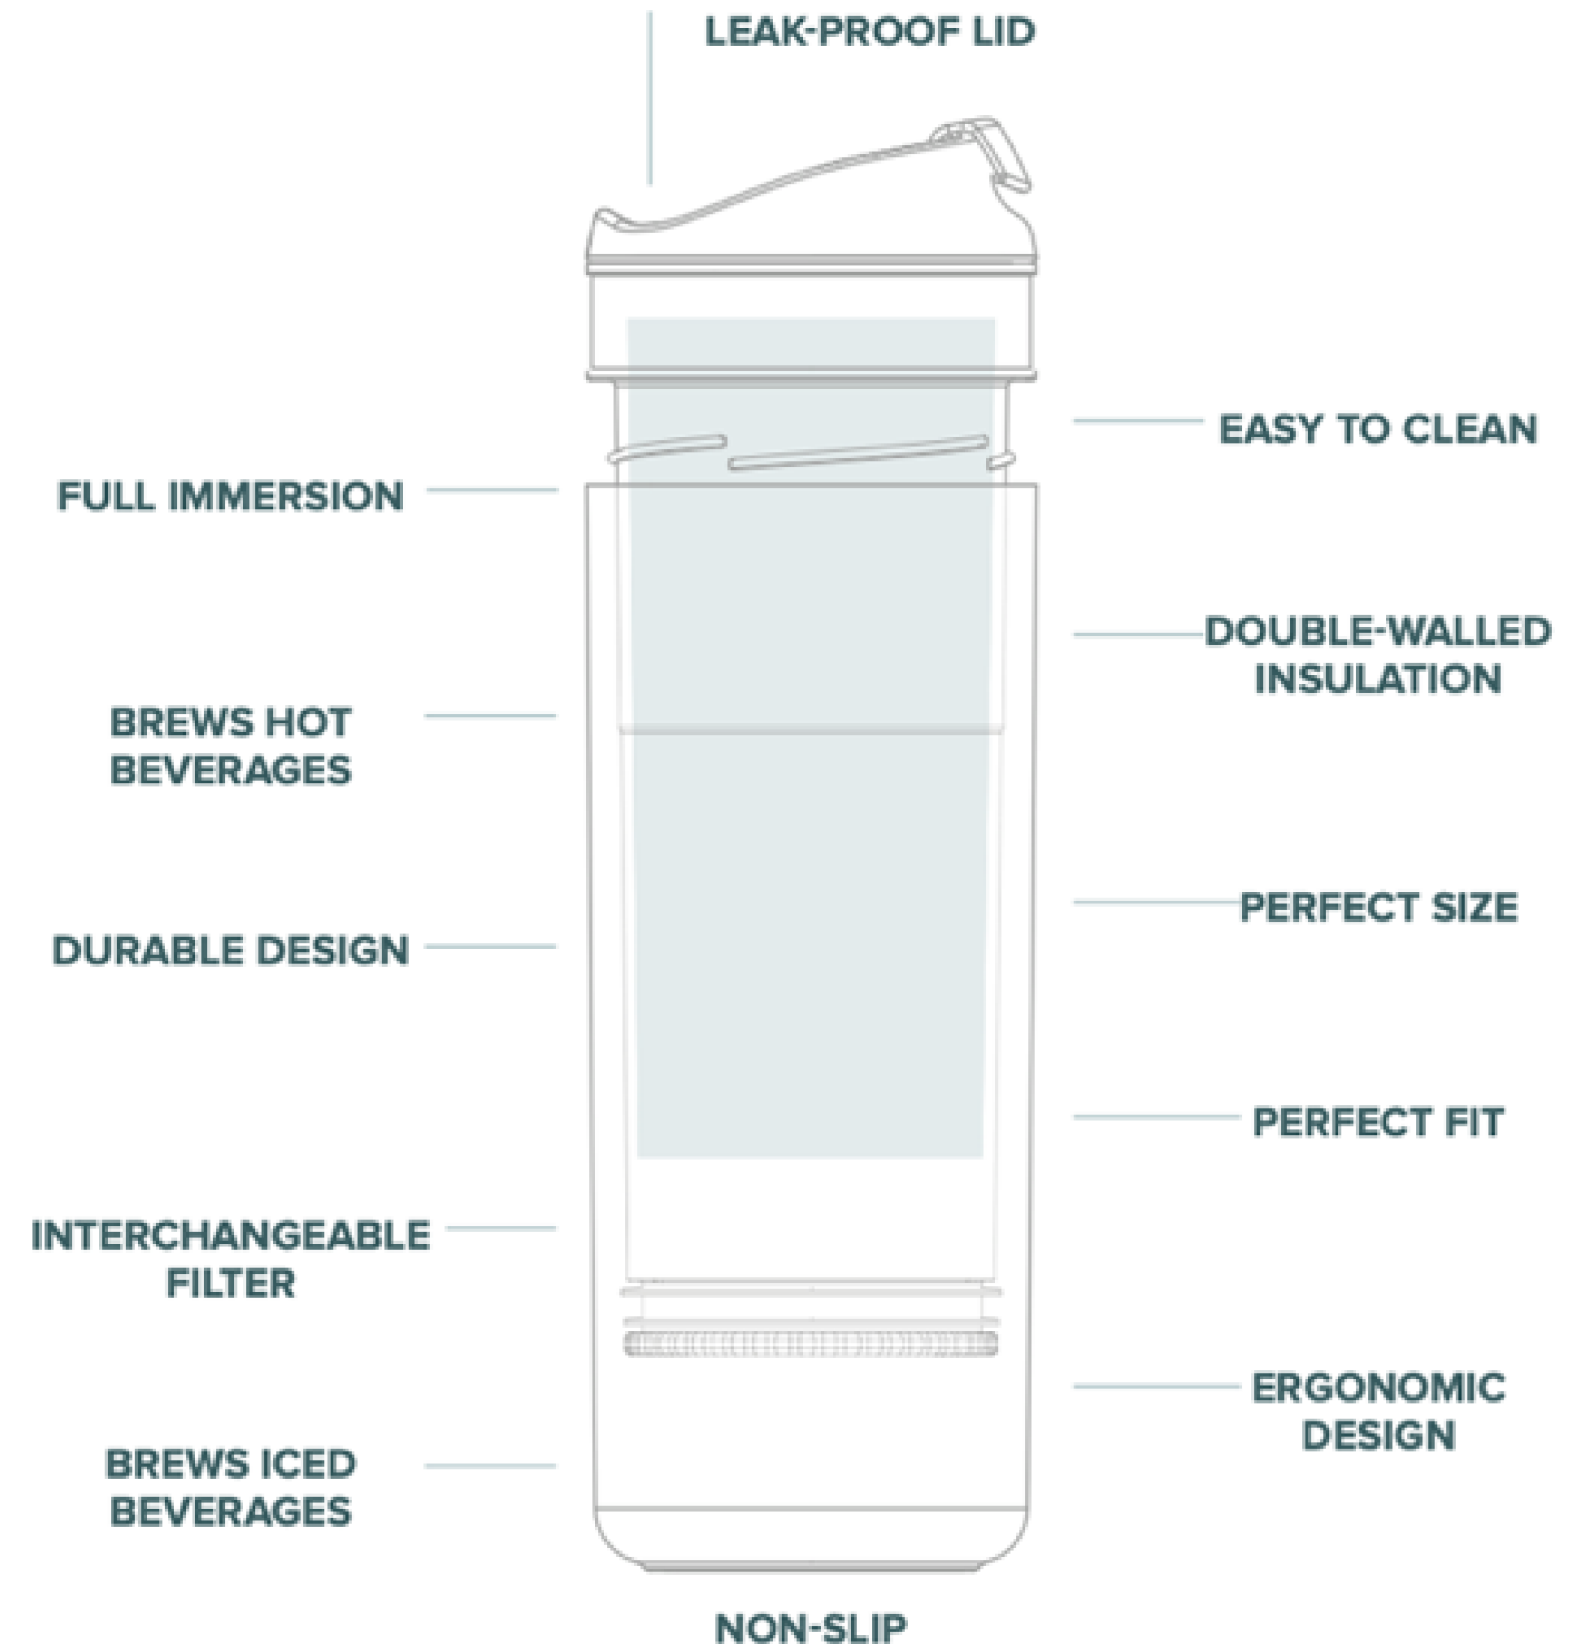

ICED DRINK

1. Add tea or coffee (18 grams) and pour hot water to the lower waterline.
2. Let it steep 3 to 5 minutes, then insert the Smart Brewer all the way.
3. Lock the Smart Brewer, add your preferred sweetener and top with ice. Give it a little shake, and it's ready to drink!

The **Most Versatile** To Go Tumbler Available Today

- You can use the **built-in Smart Brewer** system to steep your favourite breakfast tea in the morning or make iced coffee on a hot afternoon. Or maybe you enjoy serving up delicious **iced cold Southern sweet tea** for two, just like your grandma made, in **under 4 minutes**? Whatever your choice, your beverage will **last all day**.

Recharge Features

- Recharge is the **Swiss Army knife for Beverage**. It's a tumbler, teapot, tea infuser, iced tea maker, coffee press, thermos, and water bottle. This one does it all. It's everything you need for tea and coffee at a **fraction of the cost**.
- On a budget? Recharge is an economic choice for a premium **loose leaf tea experience**.
- Minimal living space? Recharge can help you **declutter your cupboard**.
- Unlike other tea infusers, Recharge has a **large capacity**. It makes over 16 ounces (460ml) of delicious drink, keeping you satisfied and hydrated all day. And when you remove the infuser basket, Recharge holds 18 ounces (520ml) of liquid - enough to get your Grande fix.