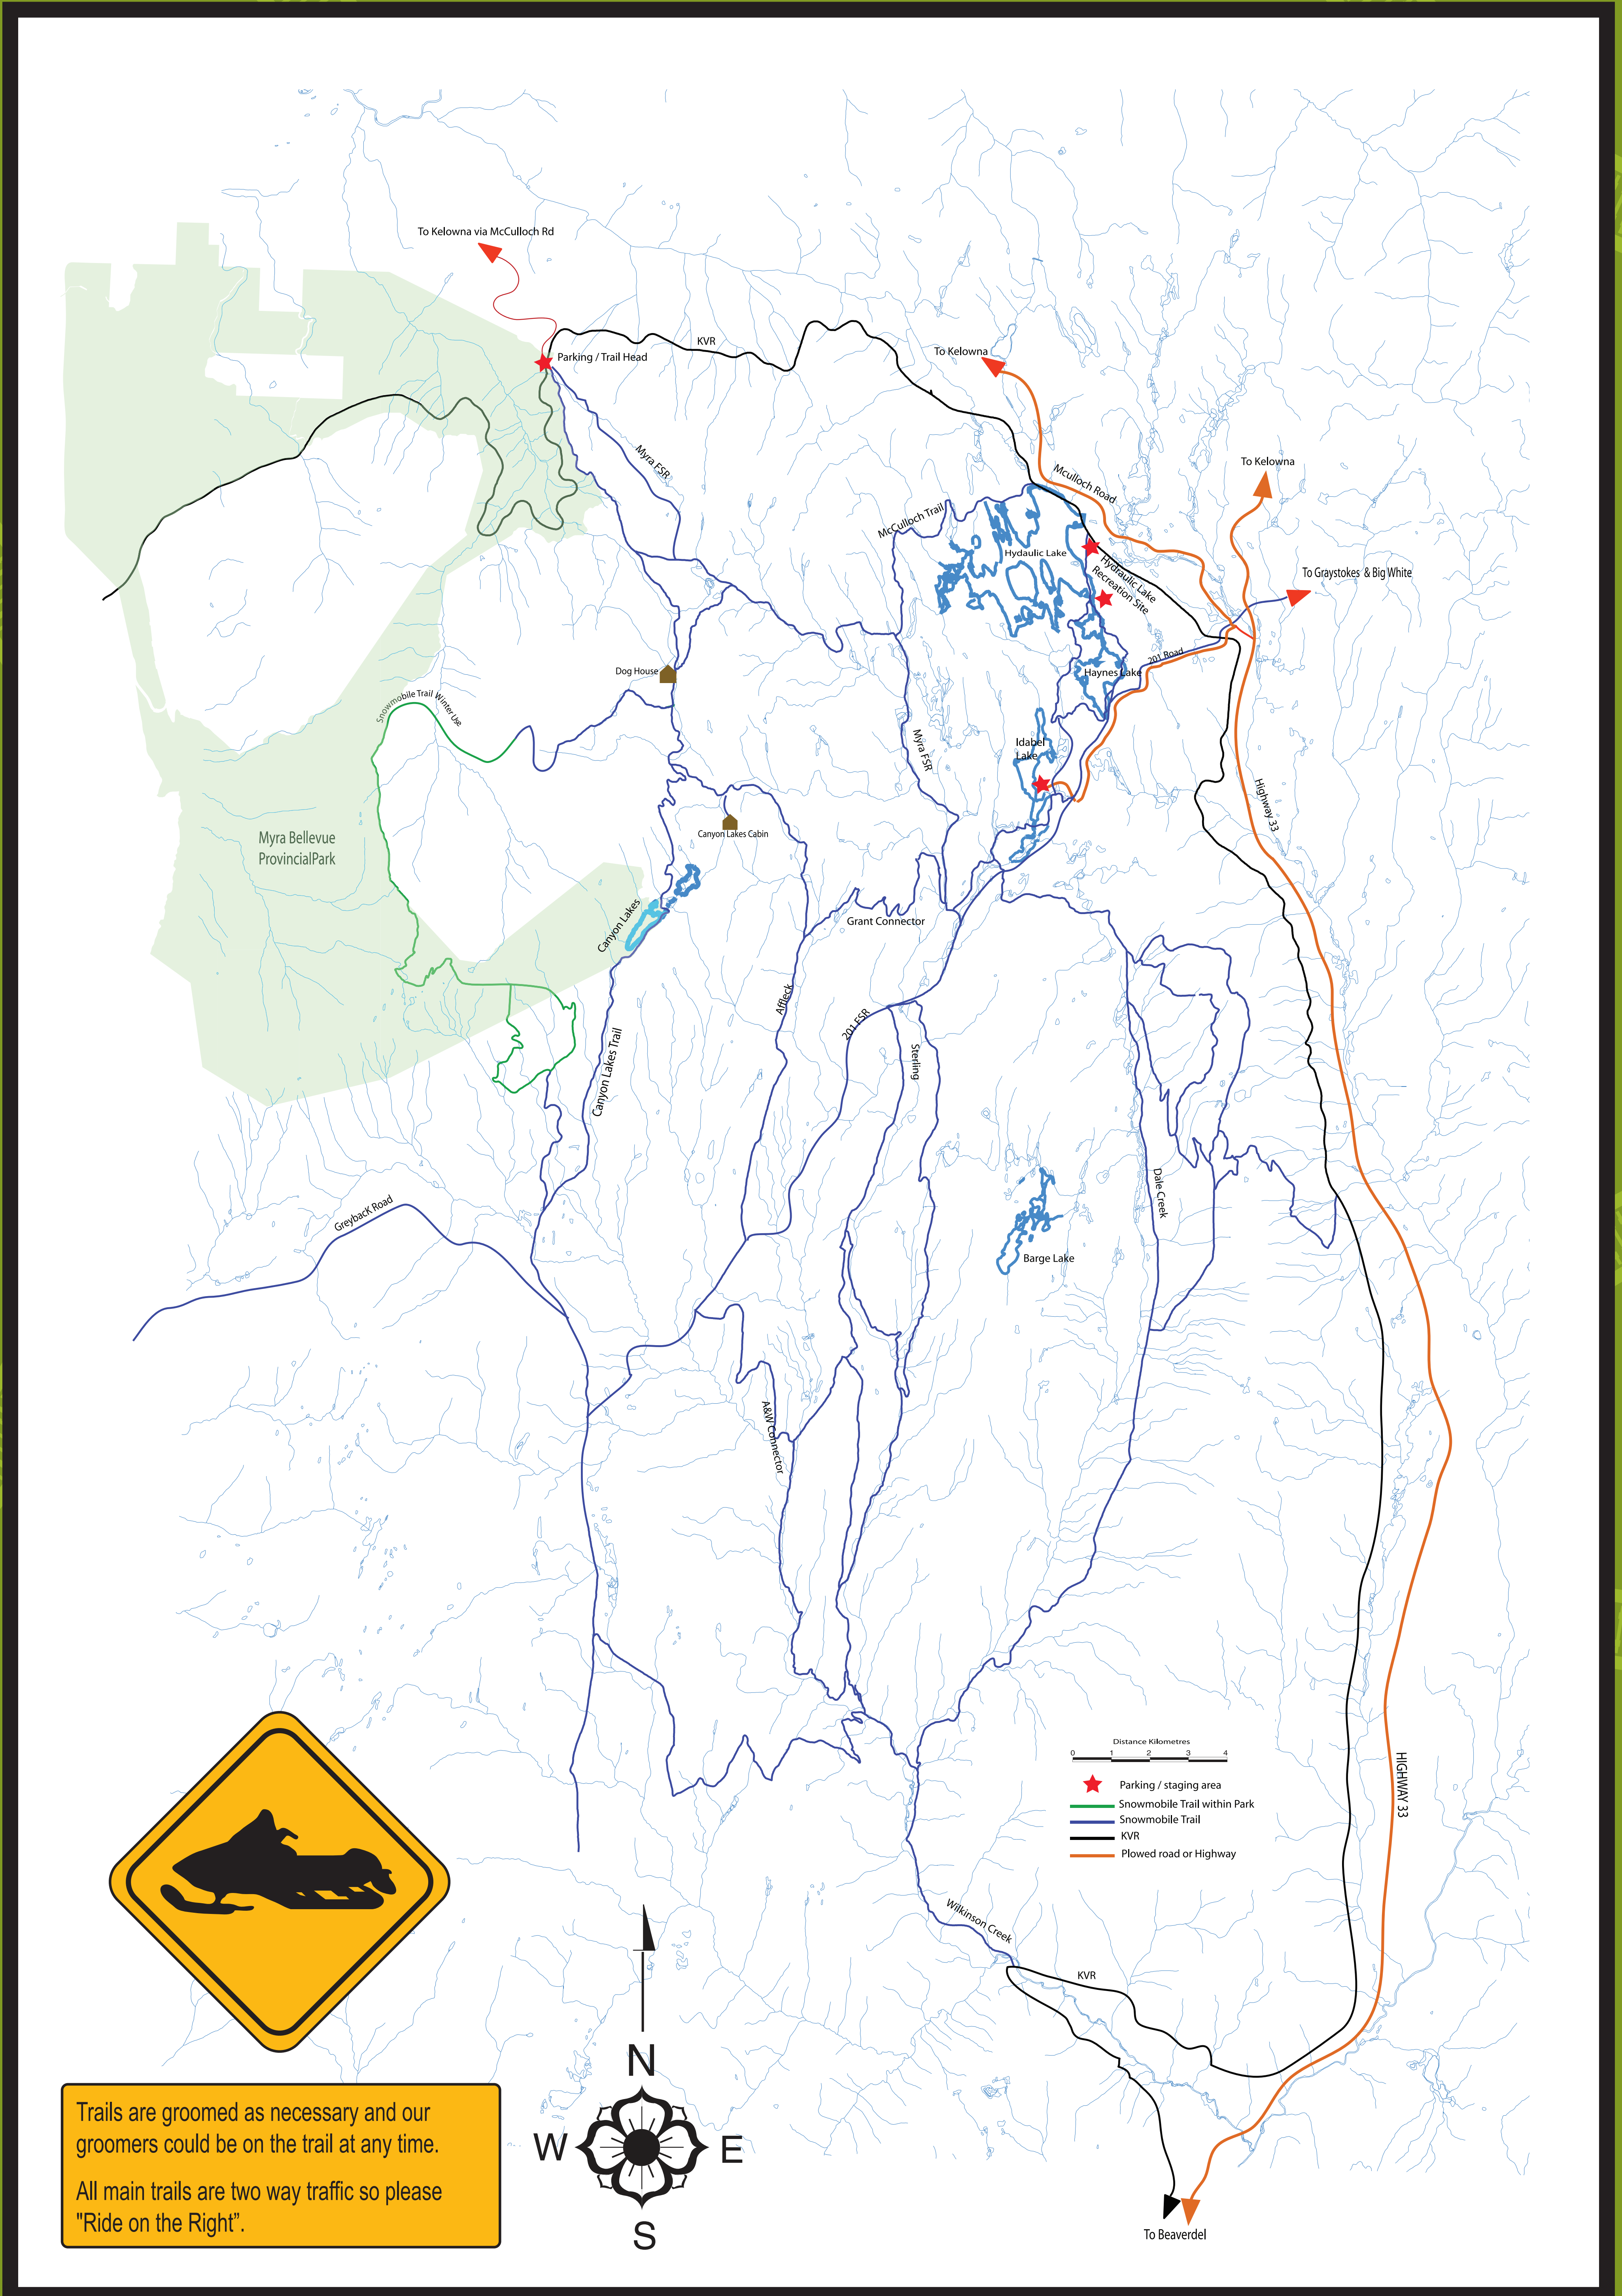

# The Kelowna Snowmobile Club

## Idabel/Myra Snowmobile Area

Trails are groomed as necessary and our groomers could be on the trail at any time.  
 All main trails are two way traffic so please "Ride on the Right".