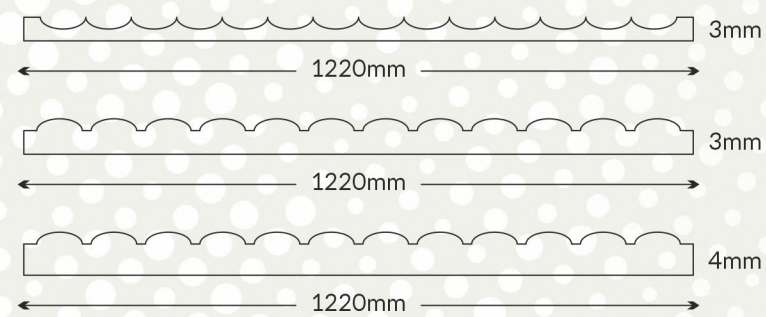

WHY REEDED FLUTED ACRYLIC PANELS?

Key benefits of Reeded Acrylic Panels that makes them a perfect decor solution.

Sheet size
1220 x 2440mm

Sheet thickness
1.5mm / 2.5mm / 3mm / 4mm

Available in customized size
1220 x 3048mm