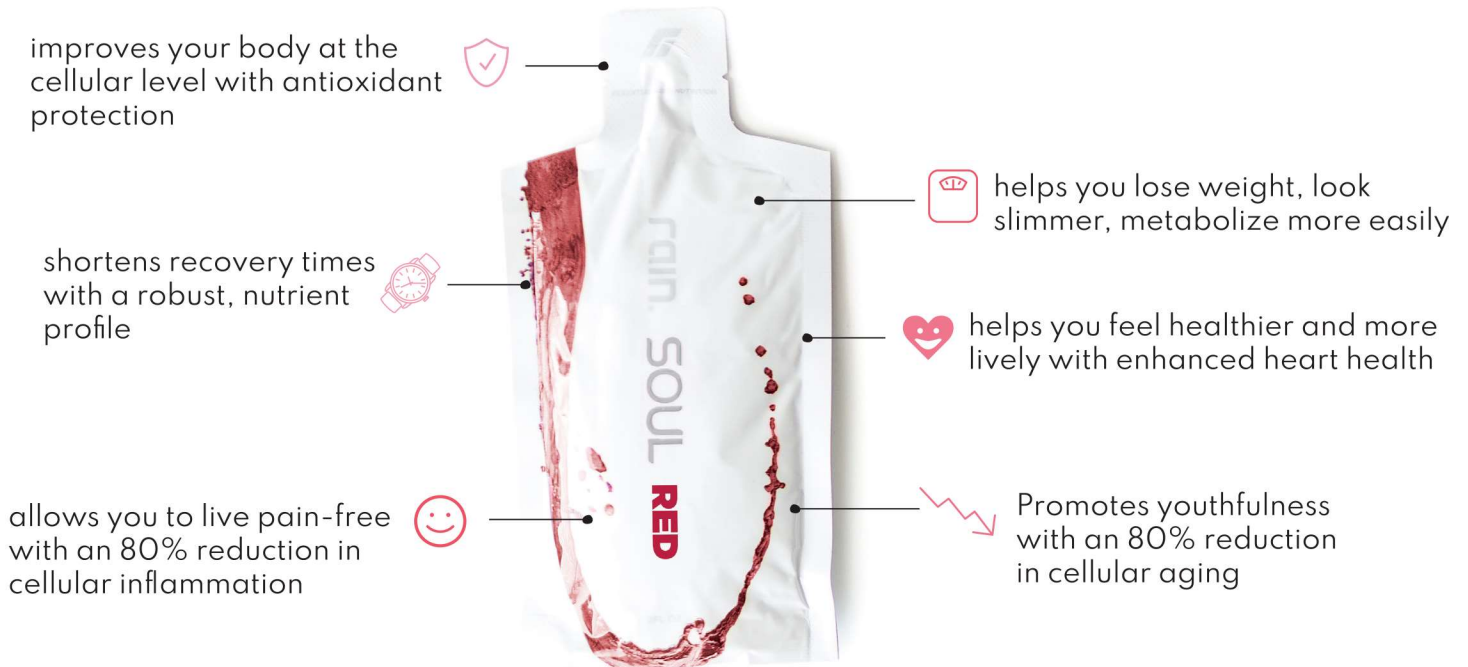

soul red

a heart-healthy, super supplement.

2oz of dna-supporters.

what is soul red?

SOUL Red is a powerhouse of health, specifically designed by science to improve your body's function and performance. In just 2oz, we pack a massive amount of antioxidants, vitamins and minerals, and other body-boosting nutrients inside a drinkable, convenient packet. How? SOUL Red is seed-powered and all-natural.

how does soul red help your body?

We created SOUL Red to be as benefit-heavy as possible. Its unique, synergistic profile allows it to improve heart health, fight against environmental oxidation, all while boosting your immune system. It also works to help you feel younger by reducing inflammation, increasing your energy levels, and improving cellular function.