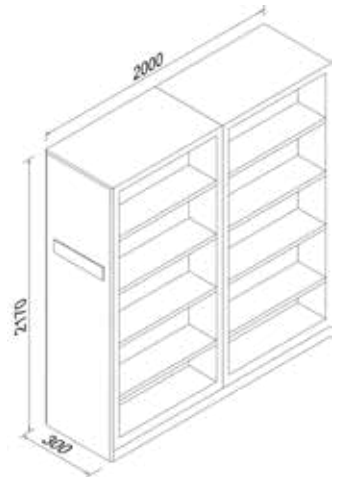

Six Doors Z Type Locker

DIMENSION 40 x 118,5 x 185

SAFETY LOCKERS

Emanet Dolapları

28 Cells Lockers

DIMENSION 40 x 112,5 x 182,5

5 Cells Locker
DIMENSION 40 x 45,5 x 170

7 Cells Locker
DIMENSION 40 x 30 x 182,5

14 Cells Locker
DIMENSION 40 x 57,5 x 182,5

15 Cells Locker
DIMENSION 40 x 130 x 170

10 Cells Locker
DIMENSION 20 x 38,3 x 83,5

MOBILE ARCHIVE SYSTEMS

Kompakt Arşiv Sistemleri

Quadruple Mobile Archive System With Flywheel And Door

DIMENSION

63 x 400 x 217

OFFICE FURNITURE

Ofis Mobilyaları

CODE

SOA-0013

CODE

SOA-0026