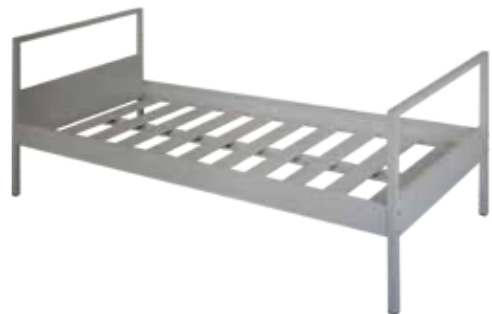

SWT-00300

CODE

SWT-00301

CODE

SWT-00302

BUNK BEDS

Ranzalar

STANDARD DIMENTIONS: 90 X 190. CAN BE PRODUCED BASED ON THE REQEUST