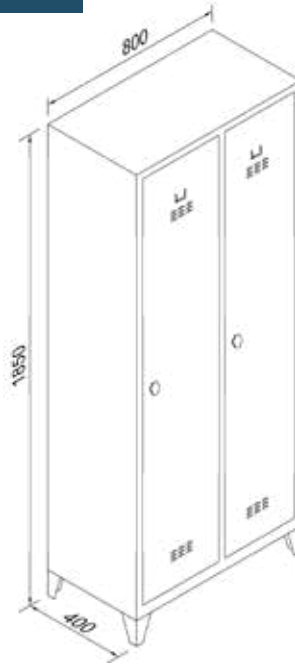

DIMENSION 62 x 46,5 x 71

Four Drawers File Cabinet

DIMENSION 62 x 46 x 133

Three Drawers File Cabinet

DIMENSION 62 x 46,5 x 102,5

Three Drawers Metal Caisson
DIMENSION 50 x 40 x 52

Double Drawers Metal Caissons
DIMENSION 50 x 40 x 52

Map Plan Locker
DIMENSION 95 x 130 x 71

STEEL LOCKERS

Soyunma Dolapları

Double Doors Locker

DIMENSION 40 x 80 x 185

PLASTIC HANGER
PLASTİK ASKILIK

PAD LOCK
ASMA KİLİT

KEY LOCK
ANAHTAR KİLİT

METAL HANGE
METAL ASKILIK

TAG LOUVER
ETİKET PANJUR

METAL LEG
METAL AYAK

SECRET HINGE
GİZLİ MENTEŞE

Single Door Locker

DIMENSION 40 x 41 x 185

Top - Bottom Double Doors Locker

DIMENSION 40 x 41 x 200

Double Doors Locker

DIMENSION 40 x 80 x 185

Three Doors Locker

DIMENSION 40 x 117 x 185

Six Doors Locker

DIMENSION 40 x 117 x 200

STEEL LOCKERS

Soyunma Dolapları