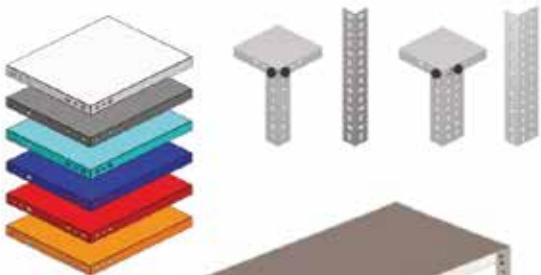

OUT CORNER

DOUBLE SIDE UNIT

SINGEL SIDE UNIT

SHORT DOUBLE SIDE UNIT

SHORT SINGLE SIDE UNIT

WIRE POOL WITH PROFILE

FOLDABLE WIRE POOL

WIRE SHELF STAND

BAKERY UNIT

COSMETIC UNIT

WIRE HOOK

RACKING SYSTEMS

Ağır Rack Sistemleri

STEEL SHELVES

Çelik Raf Sistemleri

Souresa