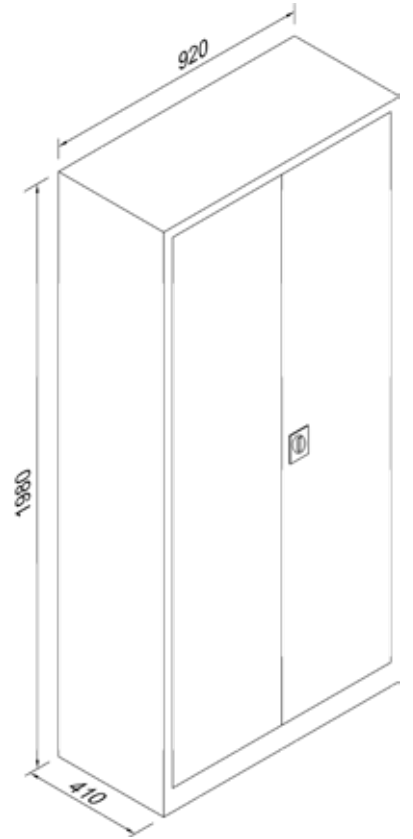

FOLDER CABINET

Dosya Dolapları

Folder Cabinet

DIMENSION 41 x 92 x 198