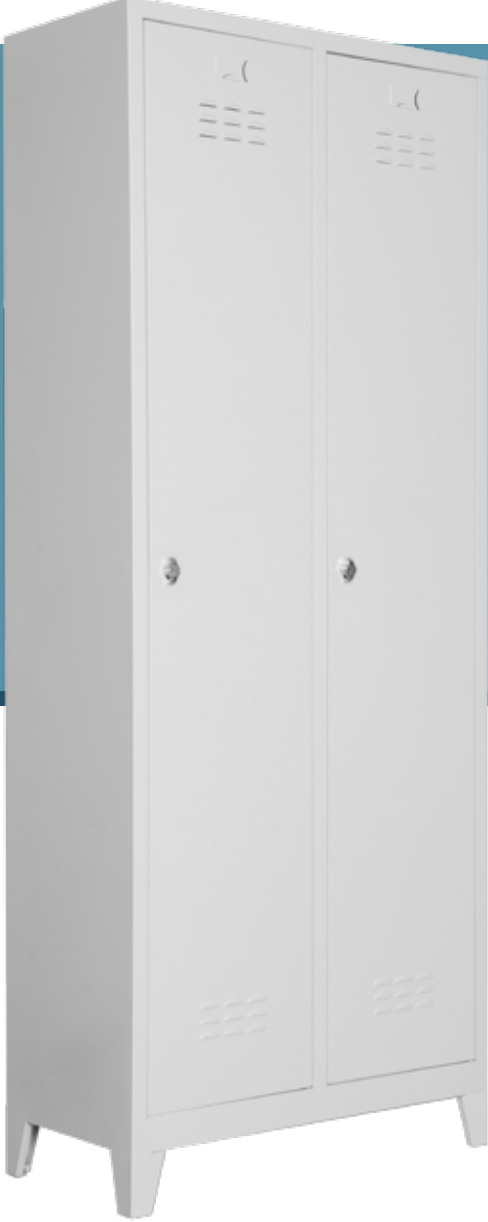

STEEL LOCKERS

Soyunma Dolapları

Double Doors Locker

DIMENSION 40 x 80 x 185