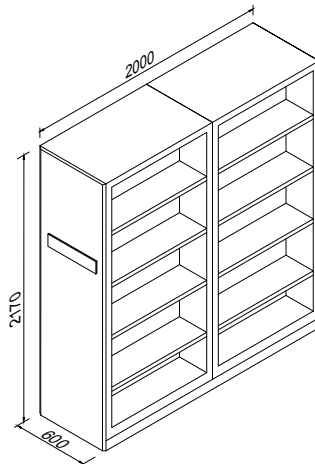

Six Doors Z Type Locker

DIMENSION 40 x 118,5 x 185

SAFETY LOCKERS

Emanet Dolapları

28 Cells Lockers

DIMENSION 40 x 112,5 x 182,5

5 Cells Locker
DIMENSION 40 x 45,5 x 170

7 Cells Locker
DIMENSION 40 x 30 x 182,5

14 Cells Locker
DIMENSION 40 x 57,5 x 182,5

15 Cells Locker
DIMENSION 40 x 130 x 170

10 Cells Locker
DIMENSION 20 x 38,3 x 83,5

MOBILE ARCHIVE SYSTEMS

Kompakt Arşiv Sistemleri

Quadruple Mobile Archive System With Flywheel And Door

DIMENSION

63 x 400 x 217

OFFICE FURNITURE

Ofis Mobilyaları

CODE

SOA-0013

CODE

SOA-0026